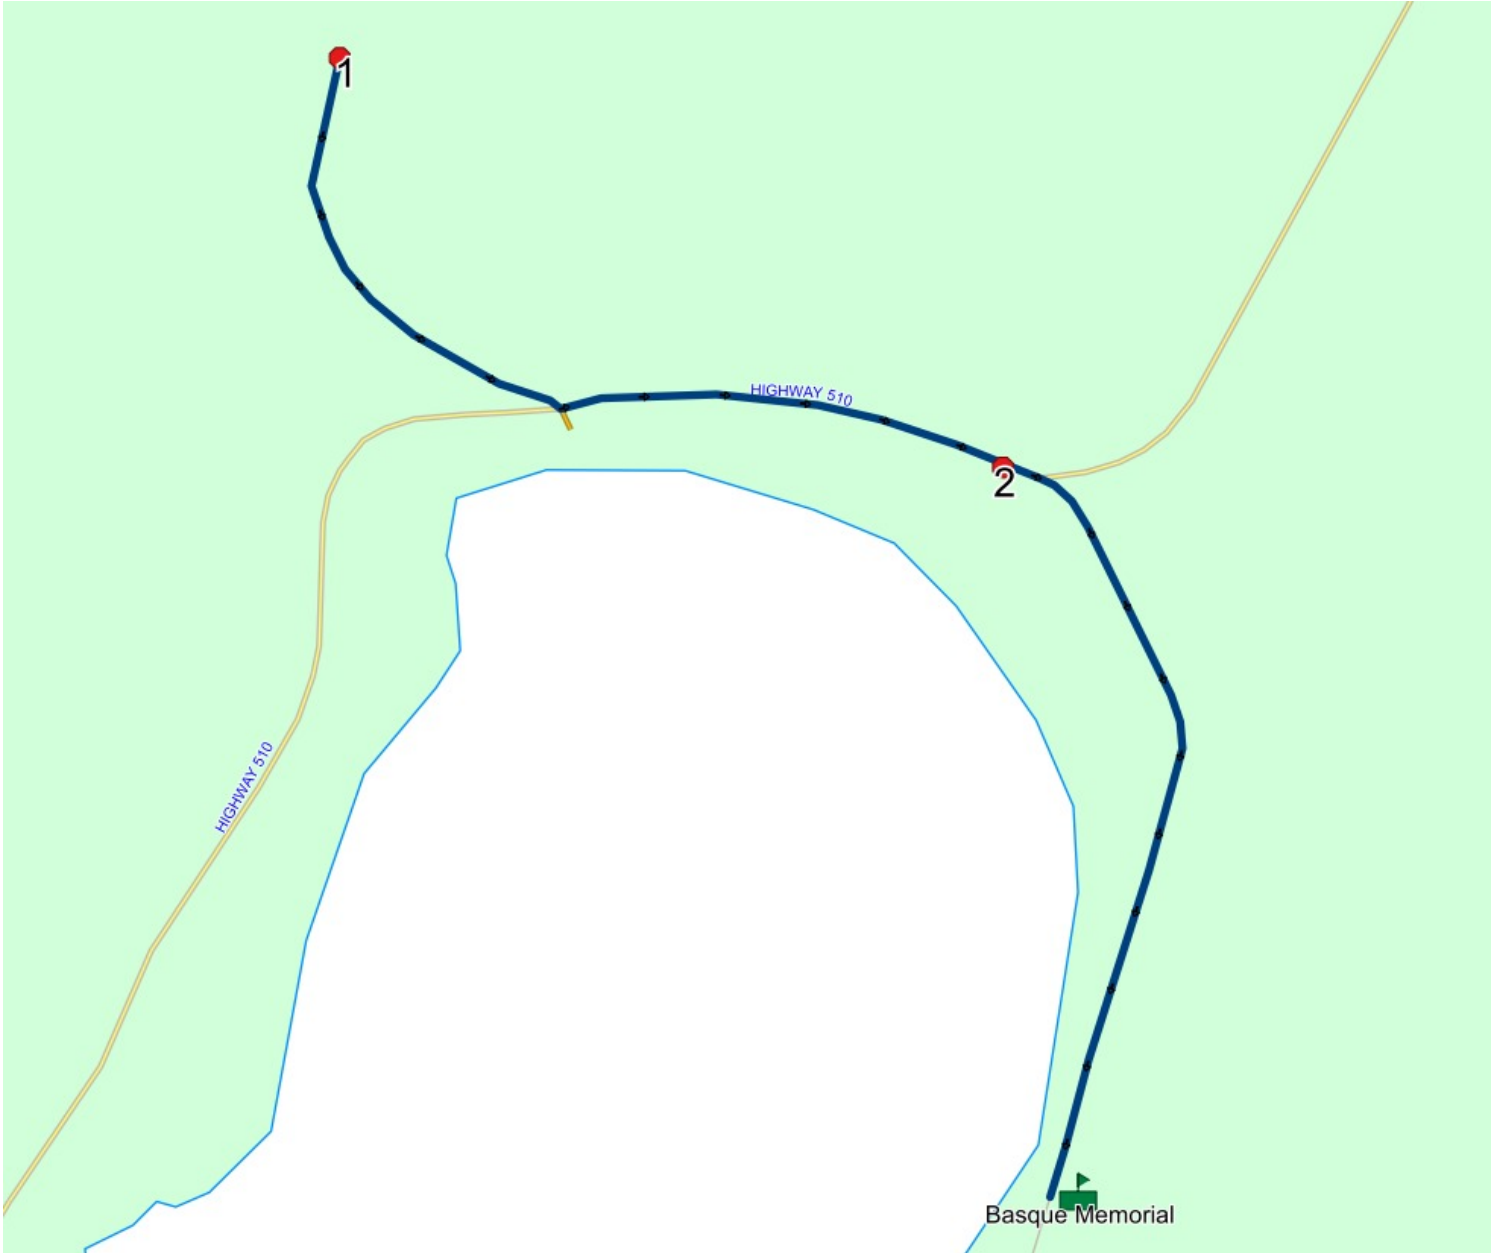

## Route: 15-041-1 Run: 15-041-1 AM

**Route:** 15-041-1                      **Operator:** Gull Island Charters  
**Driver:**                                **Vehicle:** 15-041-1  
**Description:**  
**Schools:** Basque Memorial (050)

#	Arrival	Departure	Description
1		8:36 AM	
2		8:38 AM	143 MAIN HIGHWAY
3	8:40 AM		Basque Memorial Driveway

---

Route: 15-041-1 Run: 15-041-1 AM

---

**Run:** 15-041-1 PM

**Description:**

**Schools:** Basque Memorial **Stops:** 4

**Start Time:** 2:25 PM

**End Time:** 3:04 PM (39 min)

---

#	Arrival	Departure	Description
1	2:25 PM	3:00 PM	Basque Memorial Driveway
2	3:00 PM		80 MAIN HIGHWAY
3	3:02 PM		143 MAIN HIGHWAY
4	3:04 PM		

---

Route: 15-041-1 Run: 15-041-1 PM