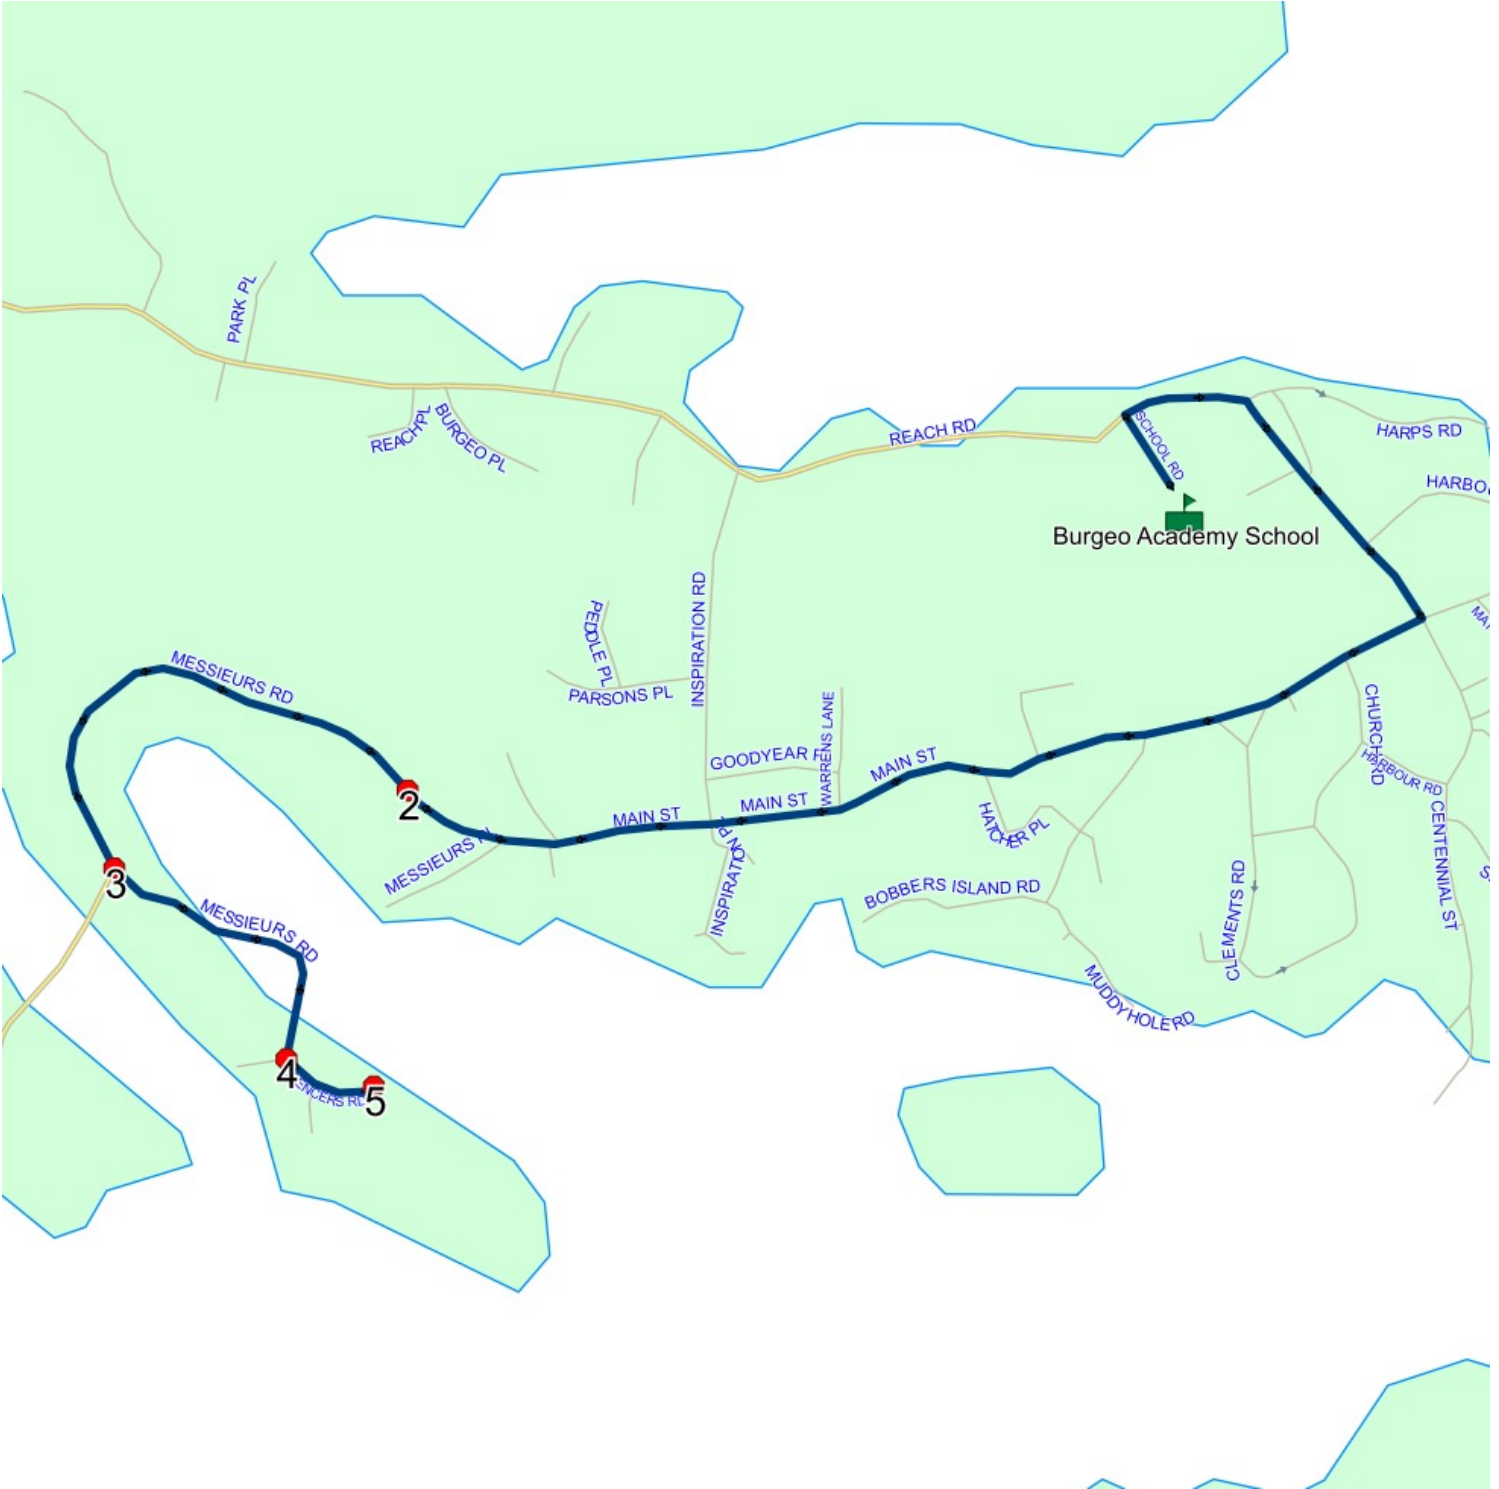

Route: 16-040-1 Run: 16-040-1 PM

Route: 16-040-1 Operator: Gateway Buslines Ltd.

Vehicle: 16-040-1

Description:

Schools: Burgeo Academy School (091)

Run: 16-040-1 PM

Schools: Burgeo Academy School

#	Arrival	Departure	Description
1	2:55 PM	3:10 PM	Burgeo Academy School Driveway
2	3:13 PM		MESSIEURS RD
3	3:14 PM		MESSIEURS RD & PARK RD
4	3:15 PM	3:16 PM	MESSIEURS RD & SPENCERS RD
5	3:17 PM		SPENCERS RD TURNAROUND

Route: 16-040-1 Run: 16-040-1 PM