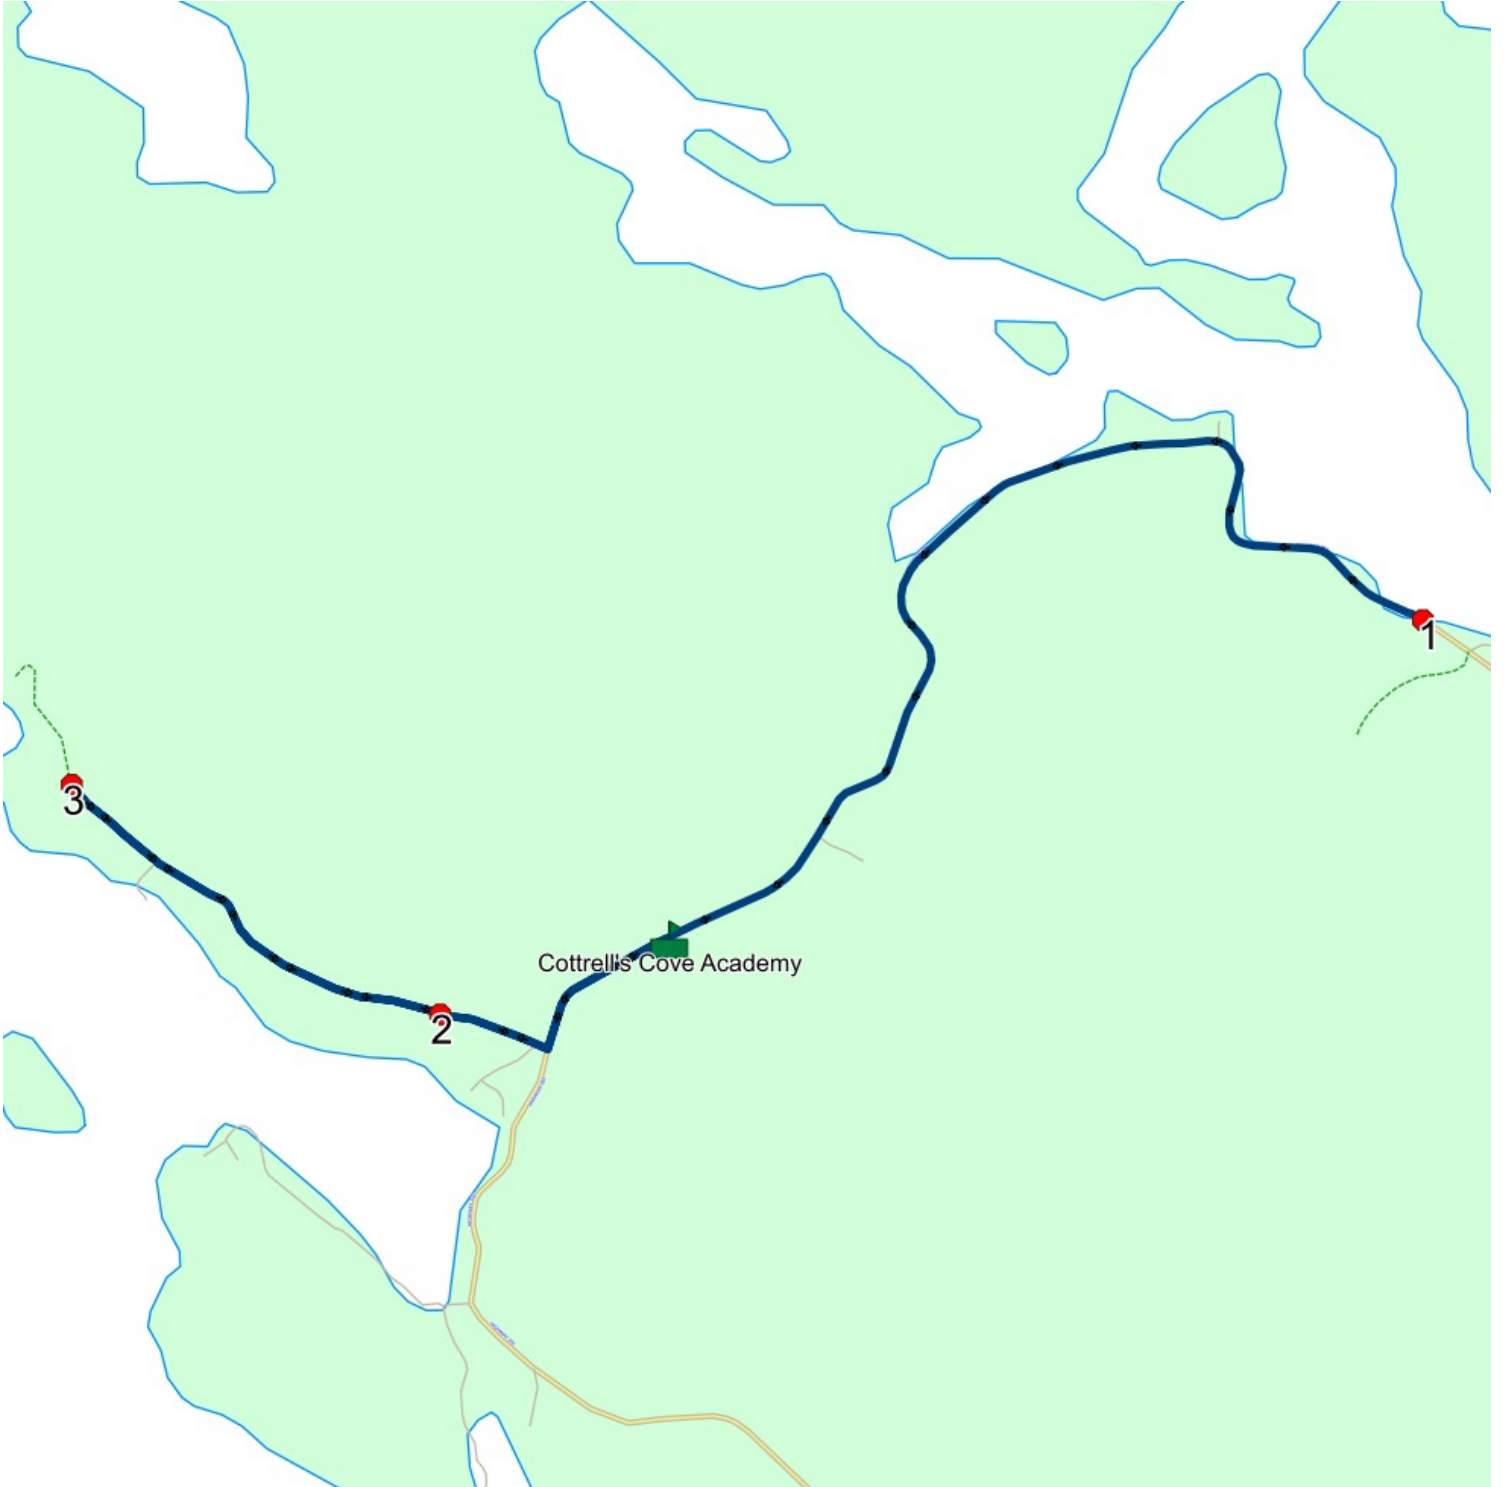

## Route: LP 29 Run: CCA 29 AM

Route: LP 29

Operator: Gov (Lewisporte)

Vehicle: 381-18

Description:

Schools: Cottrell's Cove Academy (405)

Run: CCA 29 AM

Schools: Cottrell's Cove Academy

#	Arrival	Departure	Description
1		8:13 AM	Secound Stop Main St.
2		8:20 AM	15 MOORES COVE RD : 2025-06-30
3		8:29 AM	First Stop Moores Cove
4	8:35 AM	8:36 AM	Cottrell's Cove Academy : 2025-06-30

Route: LP 29 Run: CCA 29 AM

## Route: LP 29 Run: CCA 29 PM

Route: LP 29

Operator: Gov (Lewisporte)

Vehicle: 381-18

Description:

Schools: Cottrell's Cove Academy (405)

Run: CCA 29 PM

Schools: Cottrell's Cove Academy

Route: LP 29 Run: CCA 29 PM