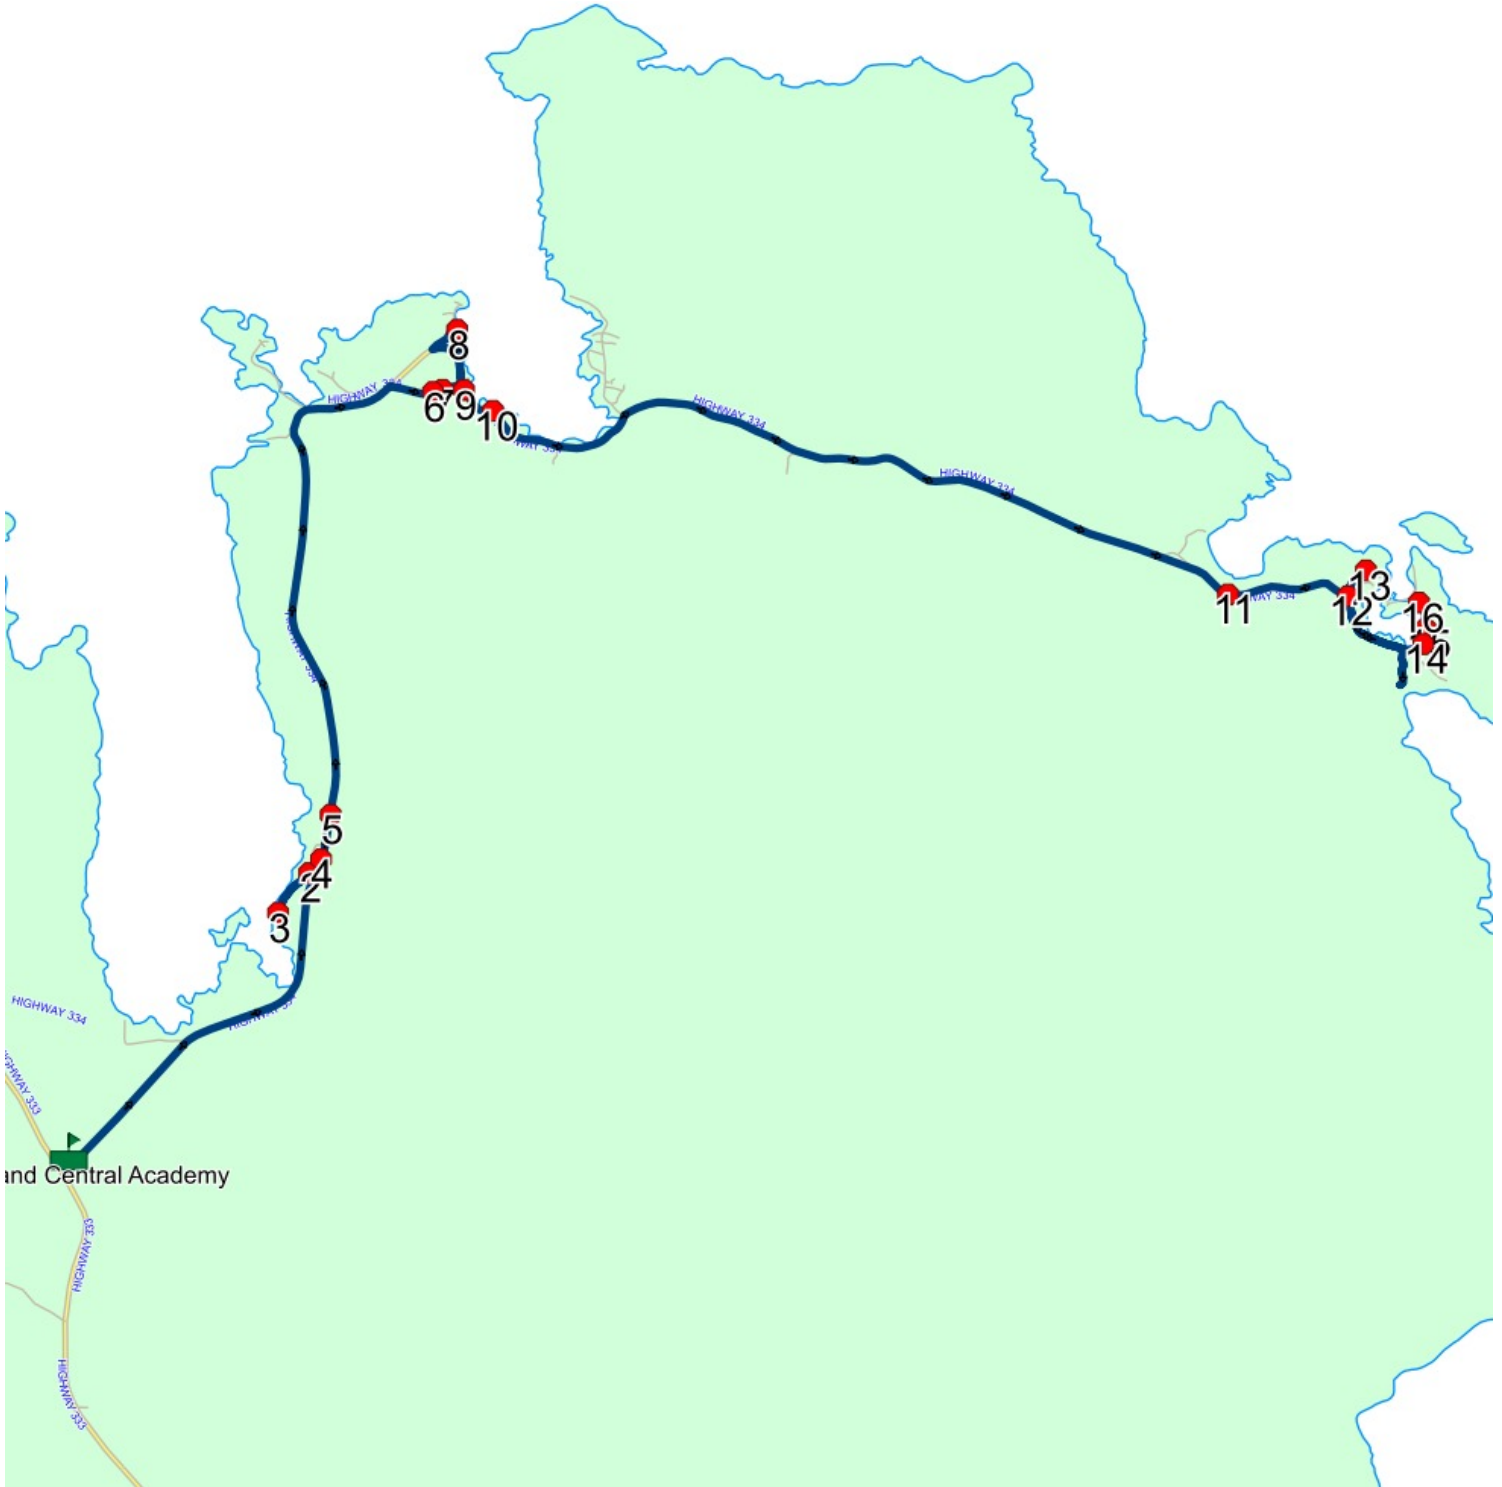

Route: FG 03 Run: FICA 03 PM

Route: FG 03

Operator: Gov (Fogo)

Vehicle: 282-14

Description:

Schools: Fogo Island Central Academy (414)

Run: FICA 03 PM

Schools: Fogo Island Central Academy

#	Arrival	Departure	Description
1	2:55 PM	3:10 PM	Fogo Island Central Academy
2	3:15 PM		25 HERRING COVE RD
3	3:16 PM		55 HERRING COVE RD
4	3:21 PM		HIGHWAY 334 & GODWINS LANE (2ND ENTRANCE)
5	3:21 PM	3:22 PM	646 MAIN RD (NEXT TO FOODLAND) - JOE BATTS ARM
6	3:26 PM		17 SCHOOL RD : 2026-06-30
7	3:26 PM	3:27 PM	SCHOOL RD
8	3:30 PM	3:31 PM	42 BROWNS POINT RD
9	3:33 PM		162 MAIN RD - JOE BATTS ARM
10	3:33 PM		117 MAIN RD - JOE BATTS ARM
11	3:40 PM	3:41 PM	15 MAIN ST - TILTING
12	3:48 PM	3:49 PM	CHURCH MAIN ST. - TILTING
13	3:50 PM		21 KELLYS ISLAND RD
14	3:52 PM	3:53 PM	140 HIGHWAY 334
15	3:53 PM		129 MAIN ST - TILTING
16	3:53 PM	3:54 PM	162 MAIN ST - TILTING

Route: FG 03 Run: FICA 03 PM