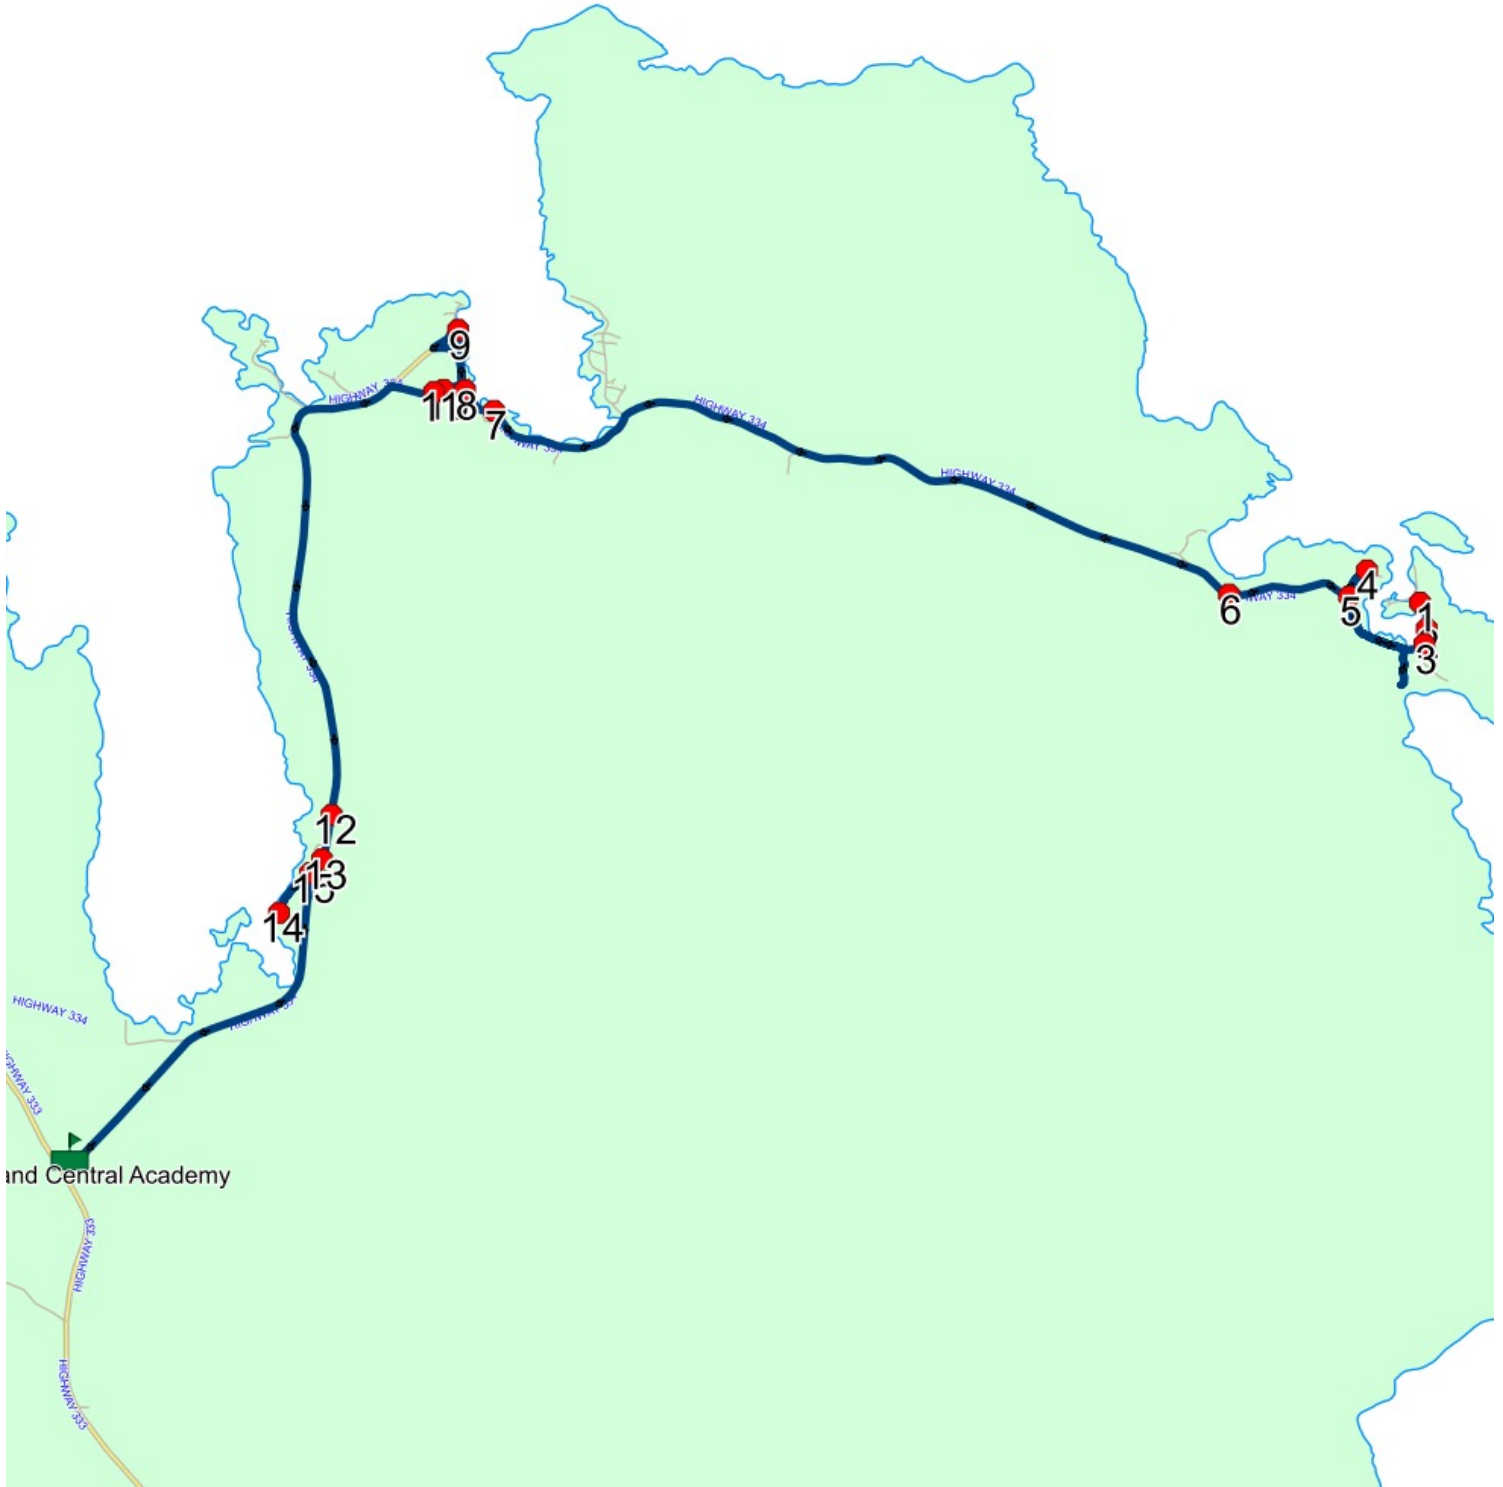

Route: FG 03 Run: FICA 03 AM

Route: FG 03 Operator: Gov (Fogo)
Vehicle: 282-14
Description:
Schools: Fogo Island Central Academy (414)

Run: FICA 03 AM
Schools: Fogo Island Central Academy

#	Arrival	Departure	Description
1		7:52 AM	162 MAIN ST - TILTING
2		7:53 AM	129 MAIN ST - TILTING
3	7:53 AM	7:54 AM	140 HIGHWAY 334
4		7:56 AM	21 KELLYS ISLAND RD - TILTING
5	7:57 AM	7:58 AM	CHURCH MAIN ST. - TILTING
6	8:05 AM	8:06 AM	15 MAIN ST - TILTING
7		8:13 AM	117 MAIN RD - JOE BATTS ARM
8		8:13 AM	162 MAIN RD - JOE BATTS ARM
9		8:15 AM	42 BROWNS POINT RD
10	8:18 AM	8:19 AM	SCHOOL RD
11		8:19 AM	17 SCHOOL RD : 2026-06-30
12		8:24 AM	646 MAIN RD (NEXT TO FOODLAND) - JOE BATTS ARM
13		8:25 AM	HIGHWAY 334 & GODWINS LANE (2ND ENTRANCE)
14	8:29 AM	8:30 AM	55 HERRING COVE RD
15		8:30 AM	25 HERRING COVE RD
16	8:35 AM	8:36 AM	Fogo Island Central Academy

Route: FG 03 Run: FICA 03 AM