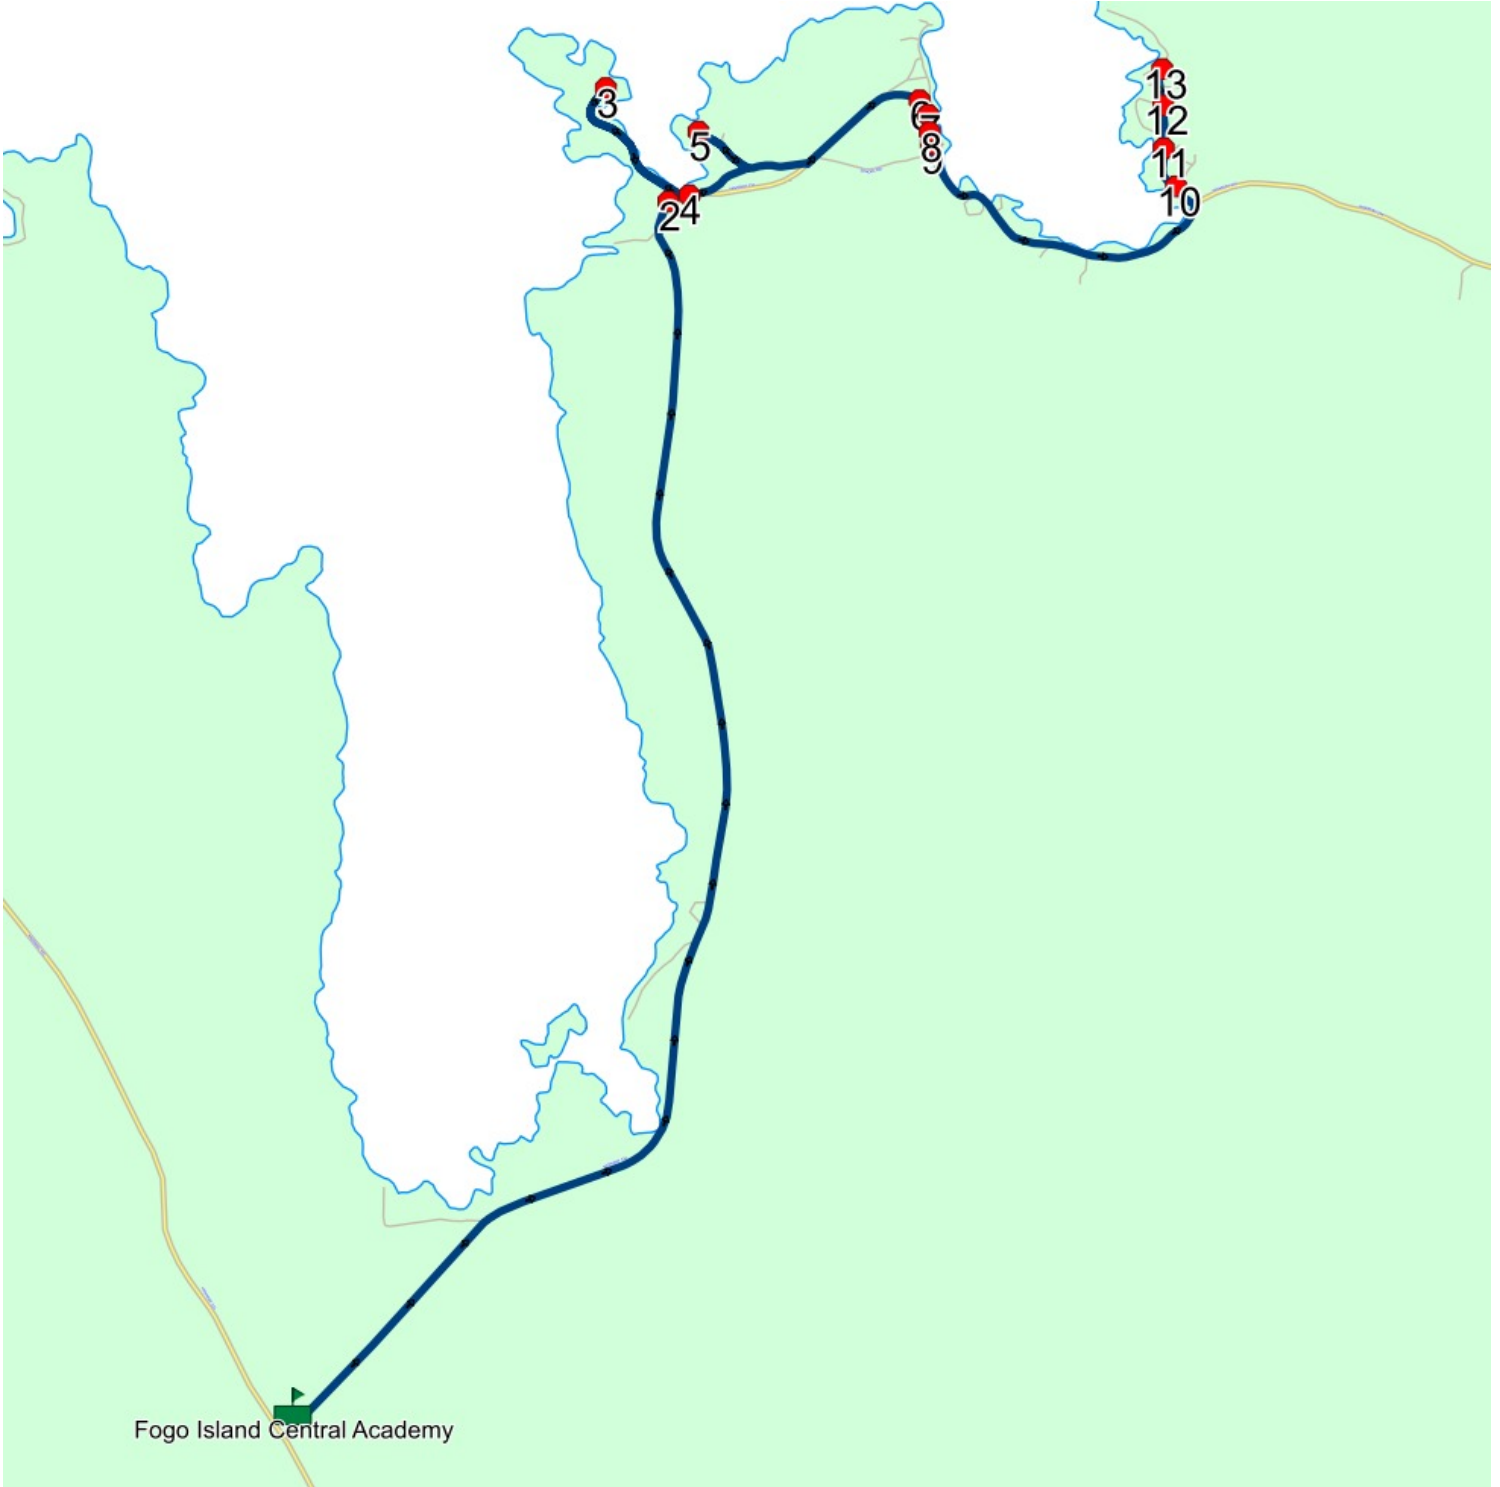

Route: FG 06 Run: FICA 06 PM

Route: FG 06 Operator: Gov (Fogo)
Vehicle: 310-14
Description:
Schools: Fogo Island Central Academy (414)

Run: FICA 06 PM
Schools: Fogo Island Central Academy

#	Arrival	Departure	Description
1	2:55 PM	3:10 PM	Fogo Island Central Academy
2	3:17 PM		345 HIGHWAY 334; JOE BATTS ARM-BARRD ISLANDS-SHOAL BAY; A0G
3	3:18 PM		81 LITTLE HARBOUR RD
4	3:20 PM	3:21 PM	313 MAIN ST - JOE BATTS ARM
5	3:22 PM	3:23 PM	22 HEWITT POINT RD
6	3:29 PM	3:30 PM	185 MAIN ST
7	3:30 PM		97 MAIN ST
8	3:31 PM		45 MAIN ST; JOE BATTS ARM-BARRD ISLANDS-SHOAL BAY; A0G
9	3:31 PM	3:32 PM	9 MAIN ST - JOE BATTS ARM
10	3:35 PM		20 SOUTH SIDE RD - JOE BATTS ARM
11	3:35 PM	3:36 PM	53 SOUTH SIDE RD - JOE BATTS ARM
12	3:36 PM	3:37 PM	78 SOUTH SIDE RD - JOE BATTS ARM
13	3:37 PM	3:38 PM	138 SOUTH SIDE RD - JOE BATTS ARM

Route: FG 06 Run: FICA 06 PM