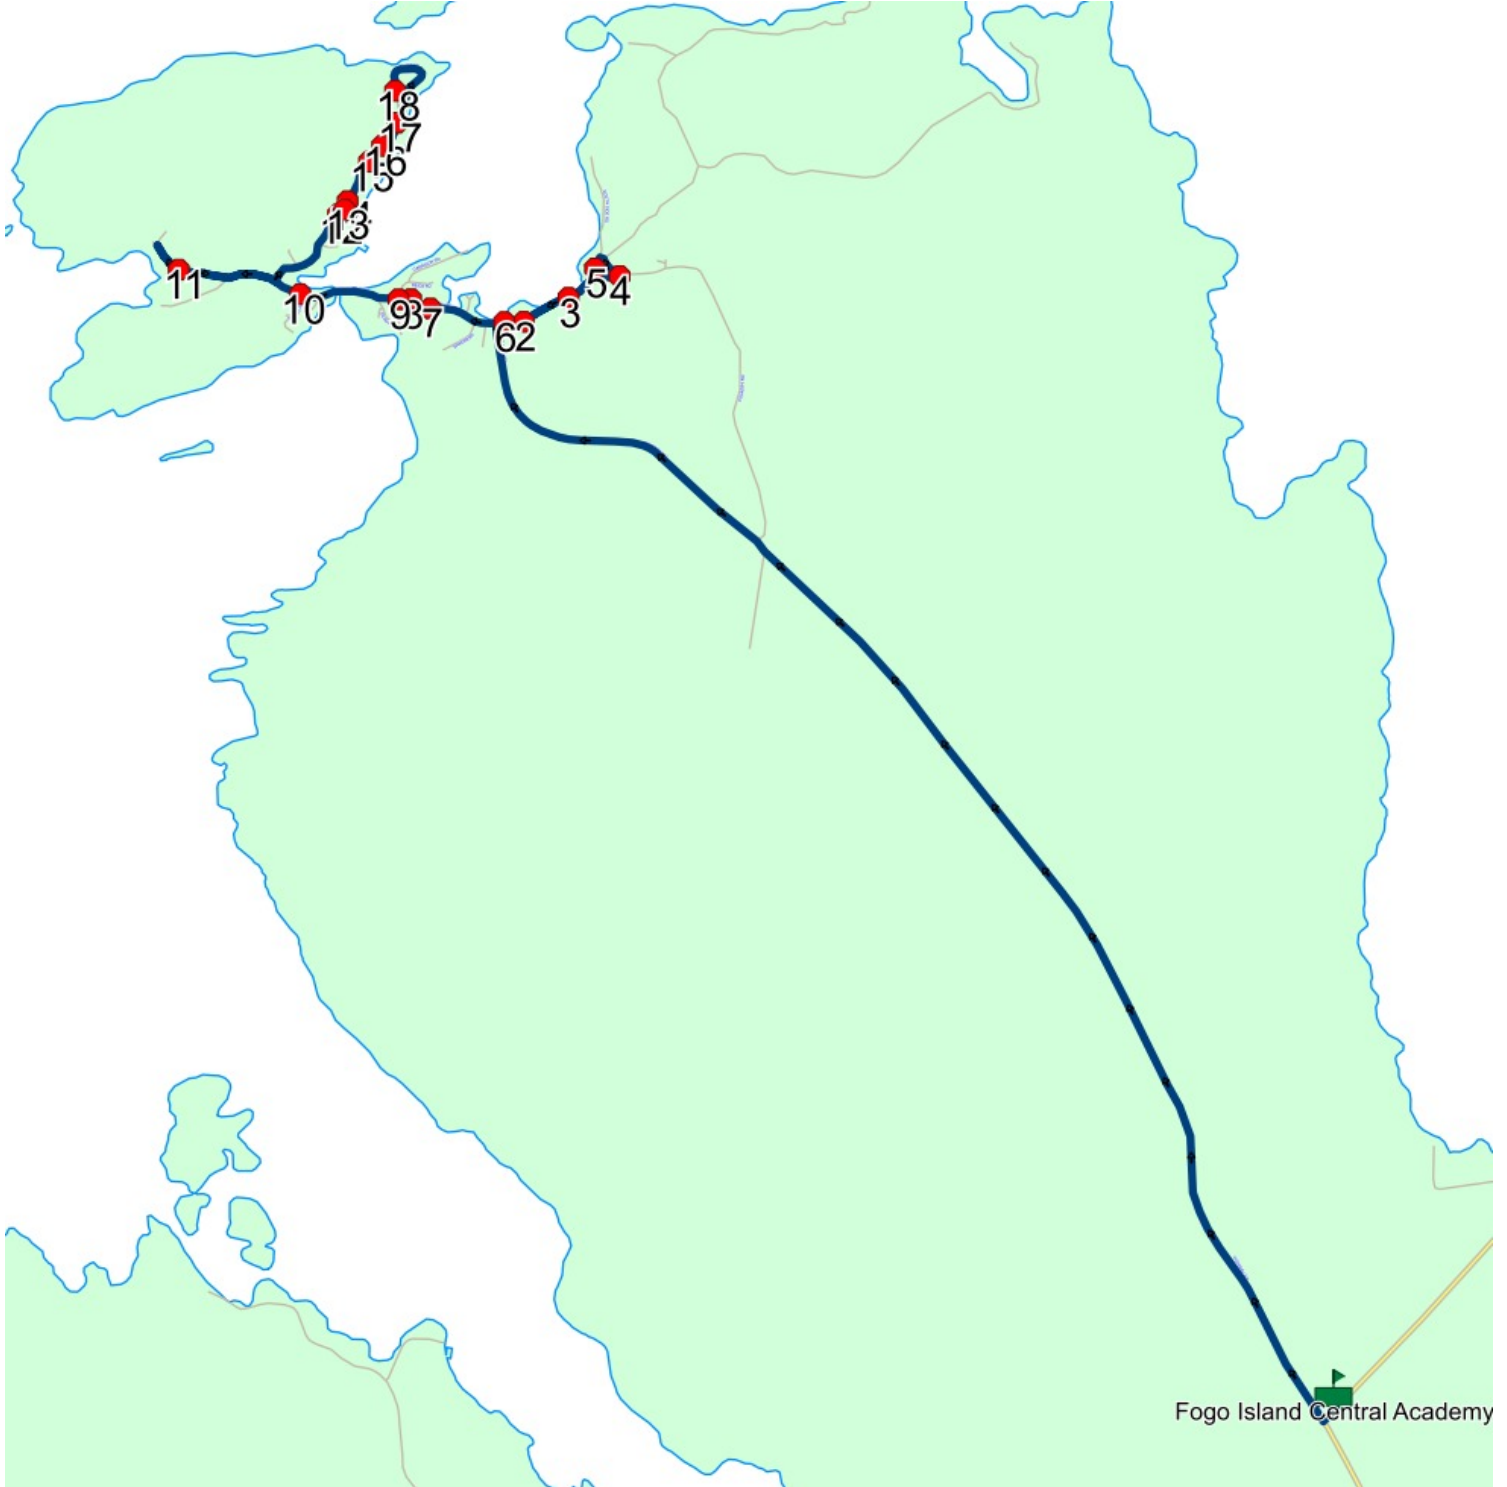

Route: FG 05 Run: FICA 05 PM

Route: FG 05

Operator: Gov (Fogo)

Vehicle: 309-14

Description:

Schools: Fogo Island Central Academy (414)

Run: FICA 05 PM

Schools: Fogo Island Central Academy

#	Arrival	Departure	Description
1	3:00 PM	3:10 PM	Fogo Island Central Academy
2	3:17 PM	3:18 PM	108 MAIN ST
3	3:18 PM		132 MAIN ST
4	3:19 PM	3:20 PM	19 COUNTRY RD
5	3:22 PM	3:23 PM	146 MAIN ST
6	3:24 PM	3:25 PM	91 MAIN ST
7	3:25 PM	3:26 PM	60 MAIN ST
8	3:26 PM	3:27 PM	63 MAIN ST
9	3:27 PM	3:28 PM	42 MAIN ST
10	3:29 PM		MAIN ST & BRYANS RD
11	3:31 PM		27 SARGENTS RD
12	3:36 PM		12 NORTH SHORE RD
13	3:36 PM		27 NORTH SHORE RD
14	3:36 PM	3:37 PM	24 NORTH SHORE RD
15	3:37 PM	3:38 PM	43 NORTH SHORE RD
16	3:38 PM	3:39 PM	66 NORTH SHORE RD
17	3:39 PM	3:40 PM	72 NORTH SHORE RD
18	3:41 PM		99 NORTH SHORE RD

Route: FG 05 Run: FICA 05 PM