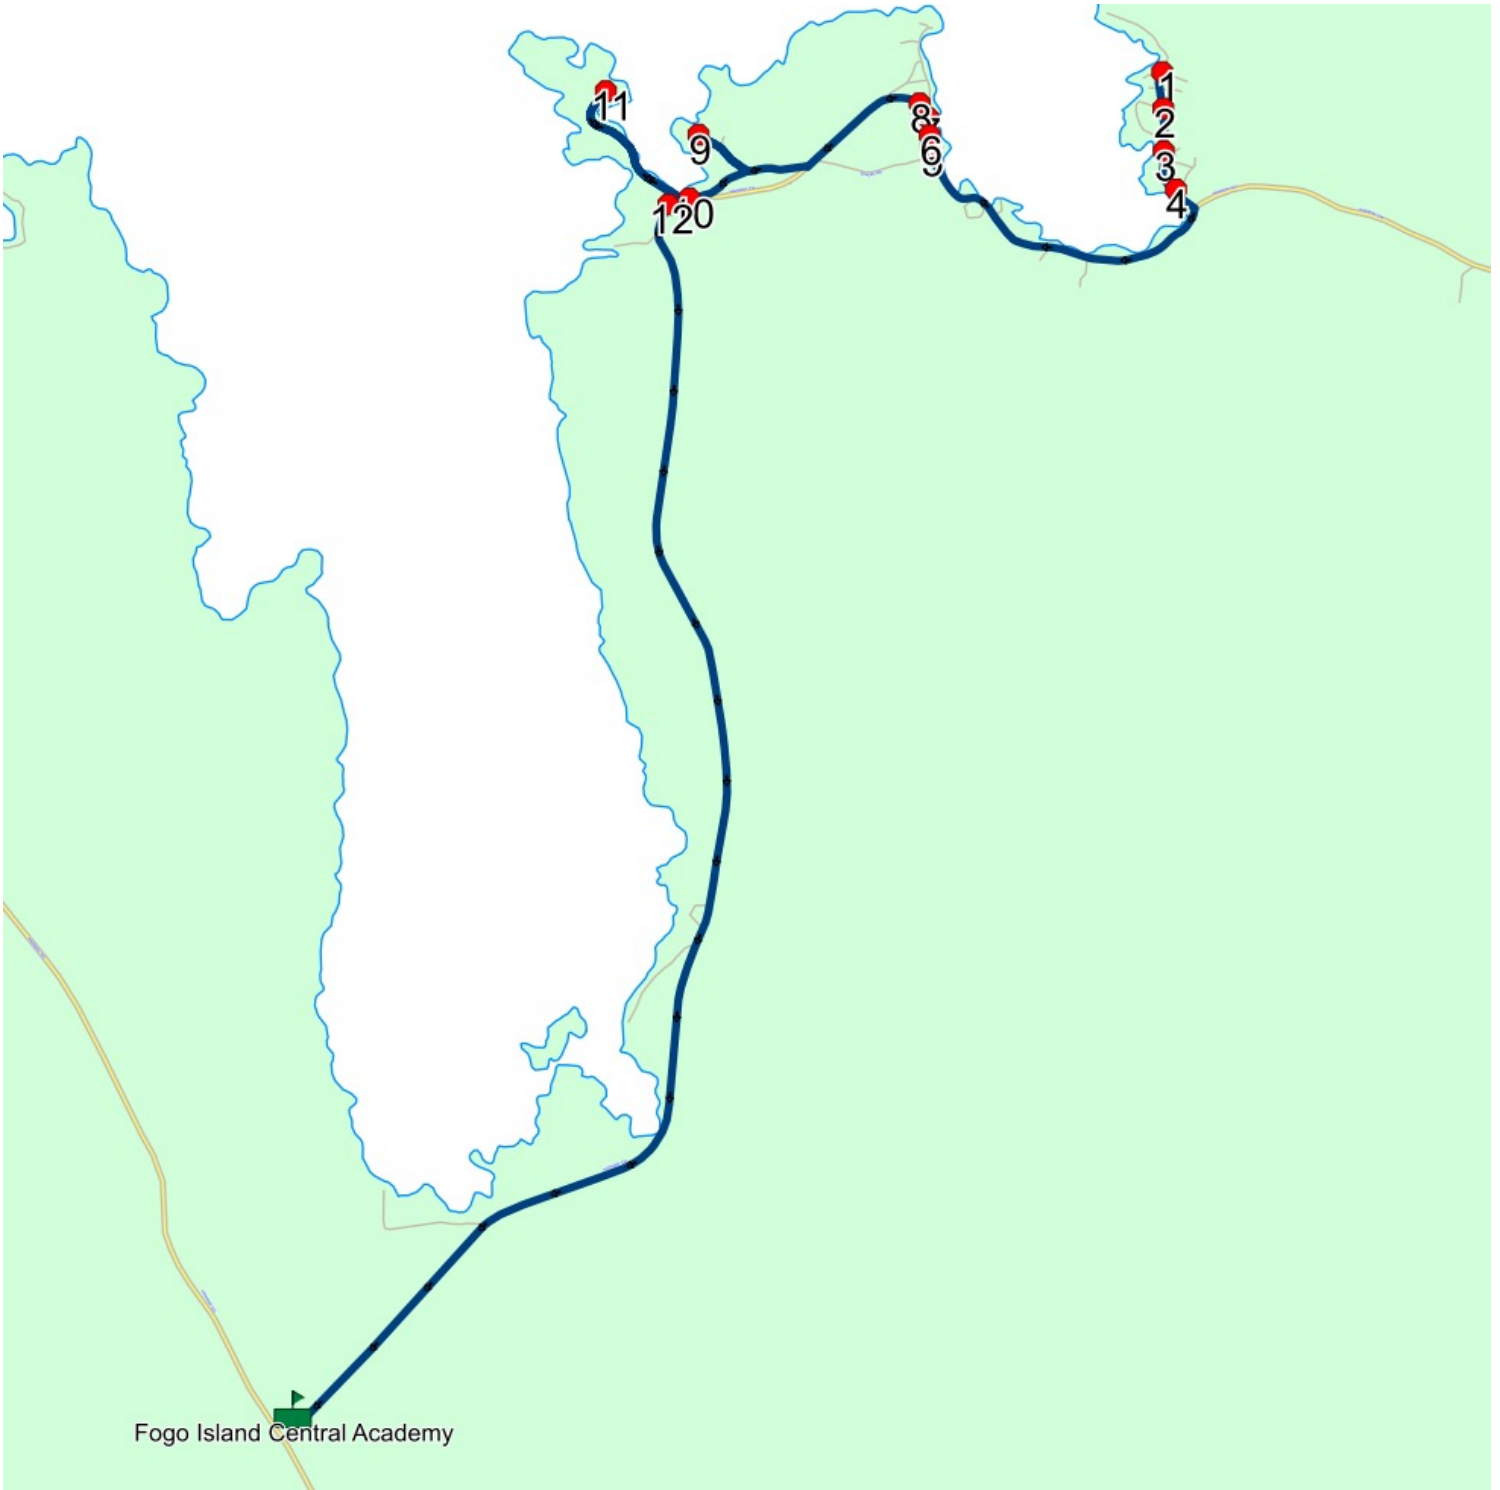

Route: FG 06 Run: FICA 06 AM

Route: FG 06 Operator: Gov (Fogo)
Vehicle: 310-14
Description:
Schools: Fogo Island Central Academy (414)

Run: FICA 06 AM
Schools: Fogo Island Central Academy

#	Arrival	Departure	Description
1	8:09 AM	8:10 AM	138 SOUTH SIDE RD - JOE BATTS ARM
2	8:10 AM	8:11 AM	78 SOUTH SIDE RD - JOE BATTS ARM
3	8:11 AM	8:12 AM	53 SOUTH SIDE RD - JOE BATTS ARM
4		8:12 AM	20 SOUTH SIDE RD - JOE BATTS ARM
5		8:15 AM	9 MAIN ST - JOE BATTS ARM
6	8:15 AM	8:16 AM	45 MAIN ST; JOE BATTS ARM-BARRD ISLANDS-SHOAL BAY; AOG
7	8:16 AM	8:17 AM	97 MAIN ST
8		8:17 AM	185 MAIN ST
9		8:23 AM	22 HEWITT POINT RD - BARR'D ISLAND
10		8:25 AM	313 MAIN ST - JOE BATTS ARM
11		8:26 AM	81 LITTLE HARBOUR RD
12		8:28 AM	345 HIGHWAY 334; JOE BATTS ARM-BARRD ISLANDS-SHOAL BAY; AOG
13	8:35 AM	8:37 AM	Fogo Island Central Academy

Route: FG 06 Run: FICA 06 AM