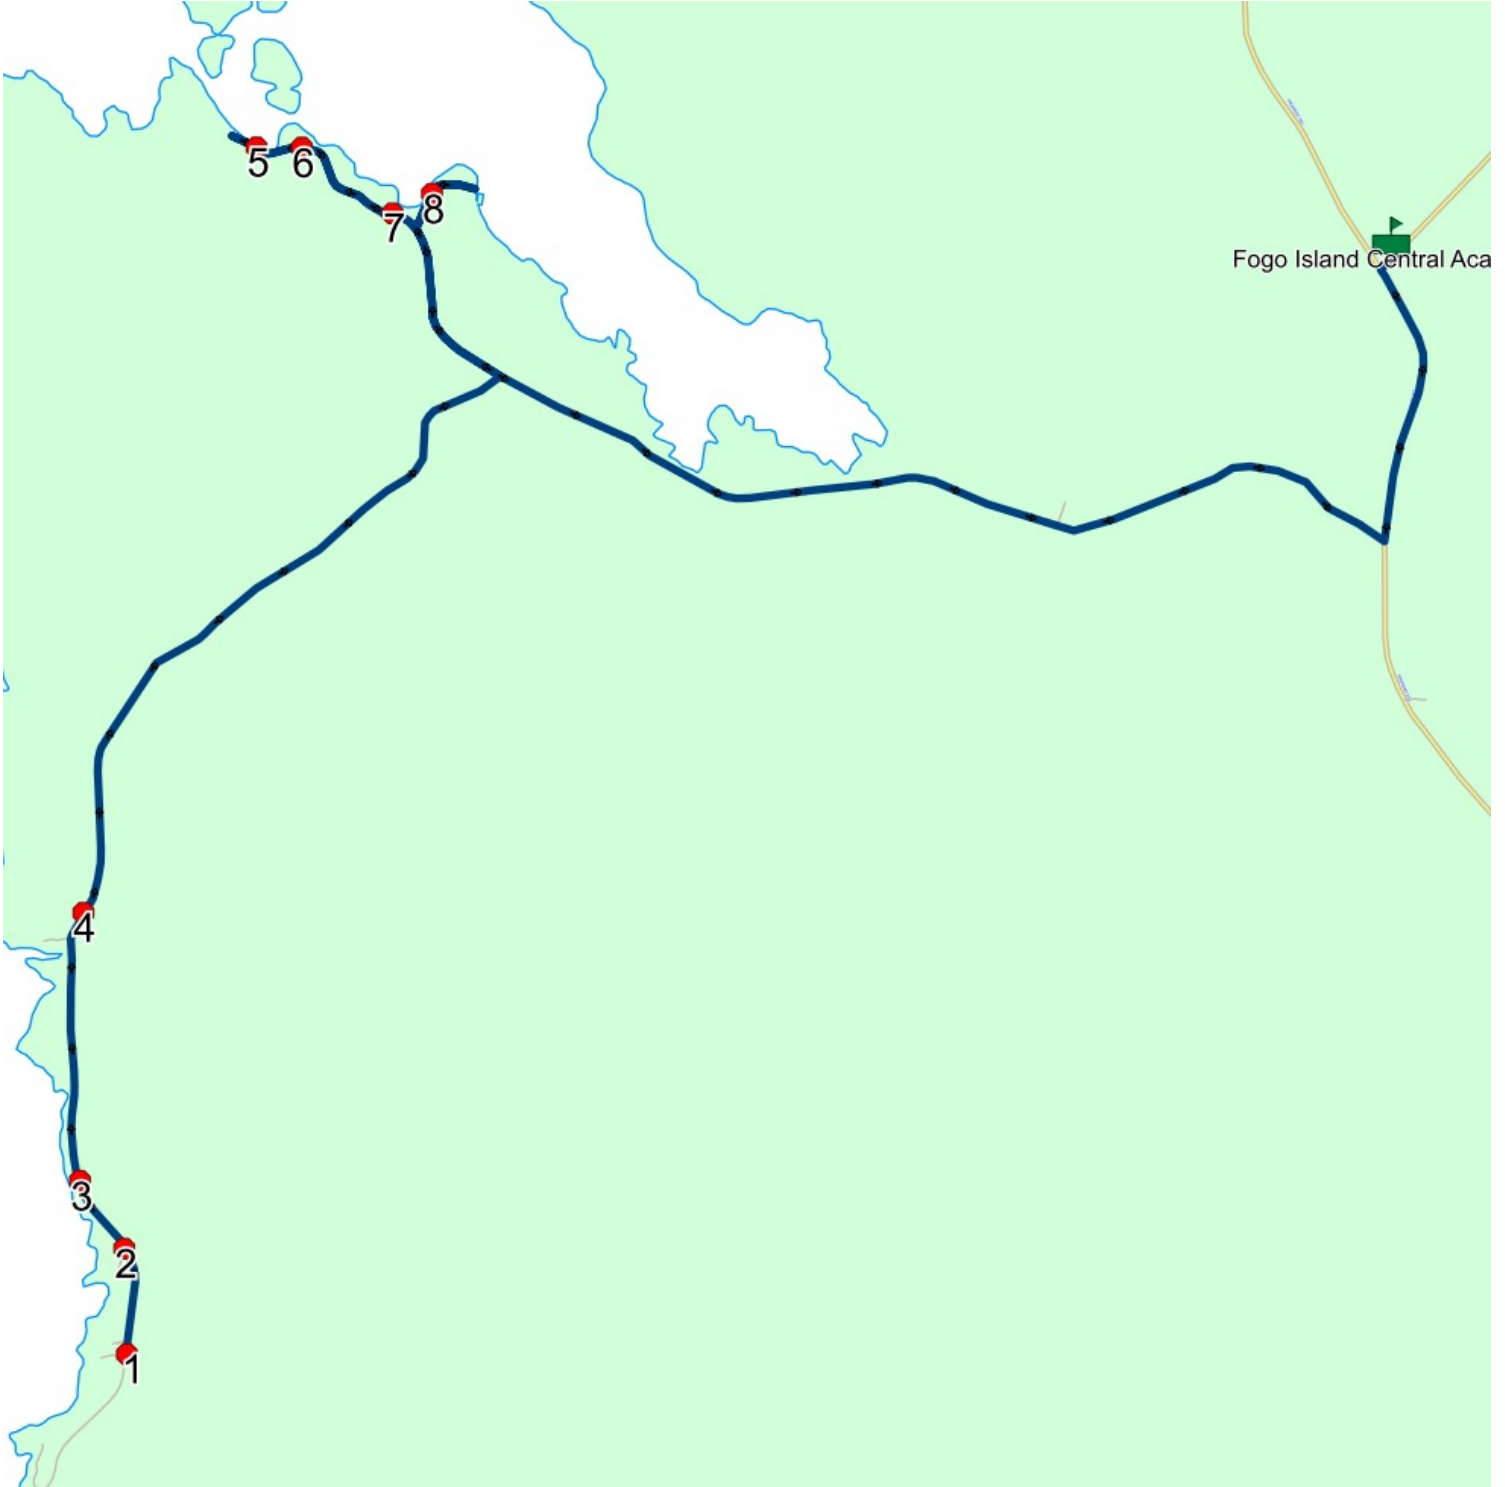

Route: FG 07 Run: FICA 07 AM

Route: FG 07

Operator: Gov (Fogo)

Vehicle:

Description:

Schools: Fogo Island Central Academy (414)

Run: FICA 07 AM

Schools: Fogo Island Central Academy

#	Arrival	Departure	Description
1	7:55 AM	7:59 AM	61 HARBOUR VIEW DR : 2026-06-30
2		8:00 AM	96 HARBOUR VIEW DR
3		8:01 AM	115 HARBOUR VIEW DR; ISLAND HARBOUR; A0G
4		8:03 AM	176 HARBOURVIEW DR
5		8:14 AM	10 MAIN RD; DEEP BAY; A0G
6		8:15 AM	26 MAIN RD; DEEP BAY; A0G
7		8:16 AM	66 MAIN RD, DEEP BAY
8		8:21 AM	Foxes Cove Road
9	8:35 AM	8:40 AM	Fogo Island Central Academy

Route: FG 07 Run: FICA 07 AM