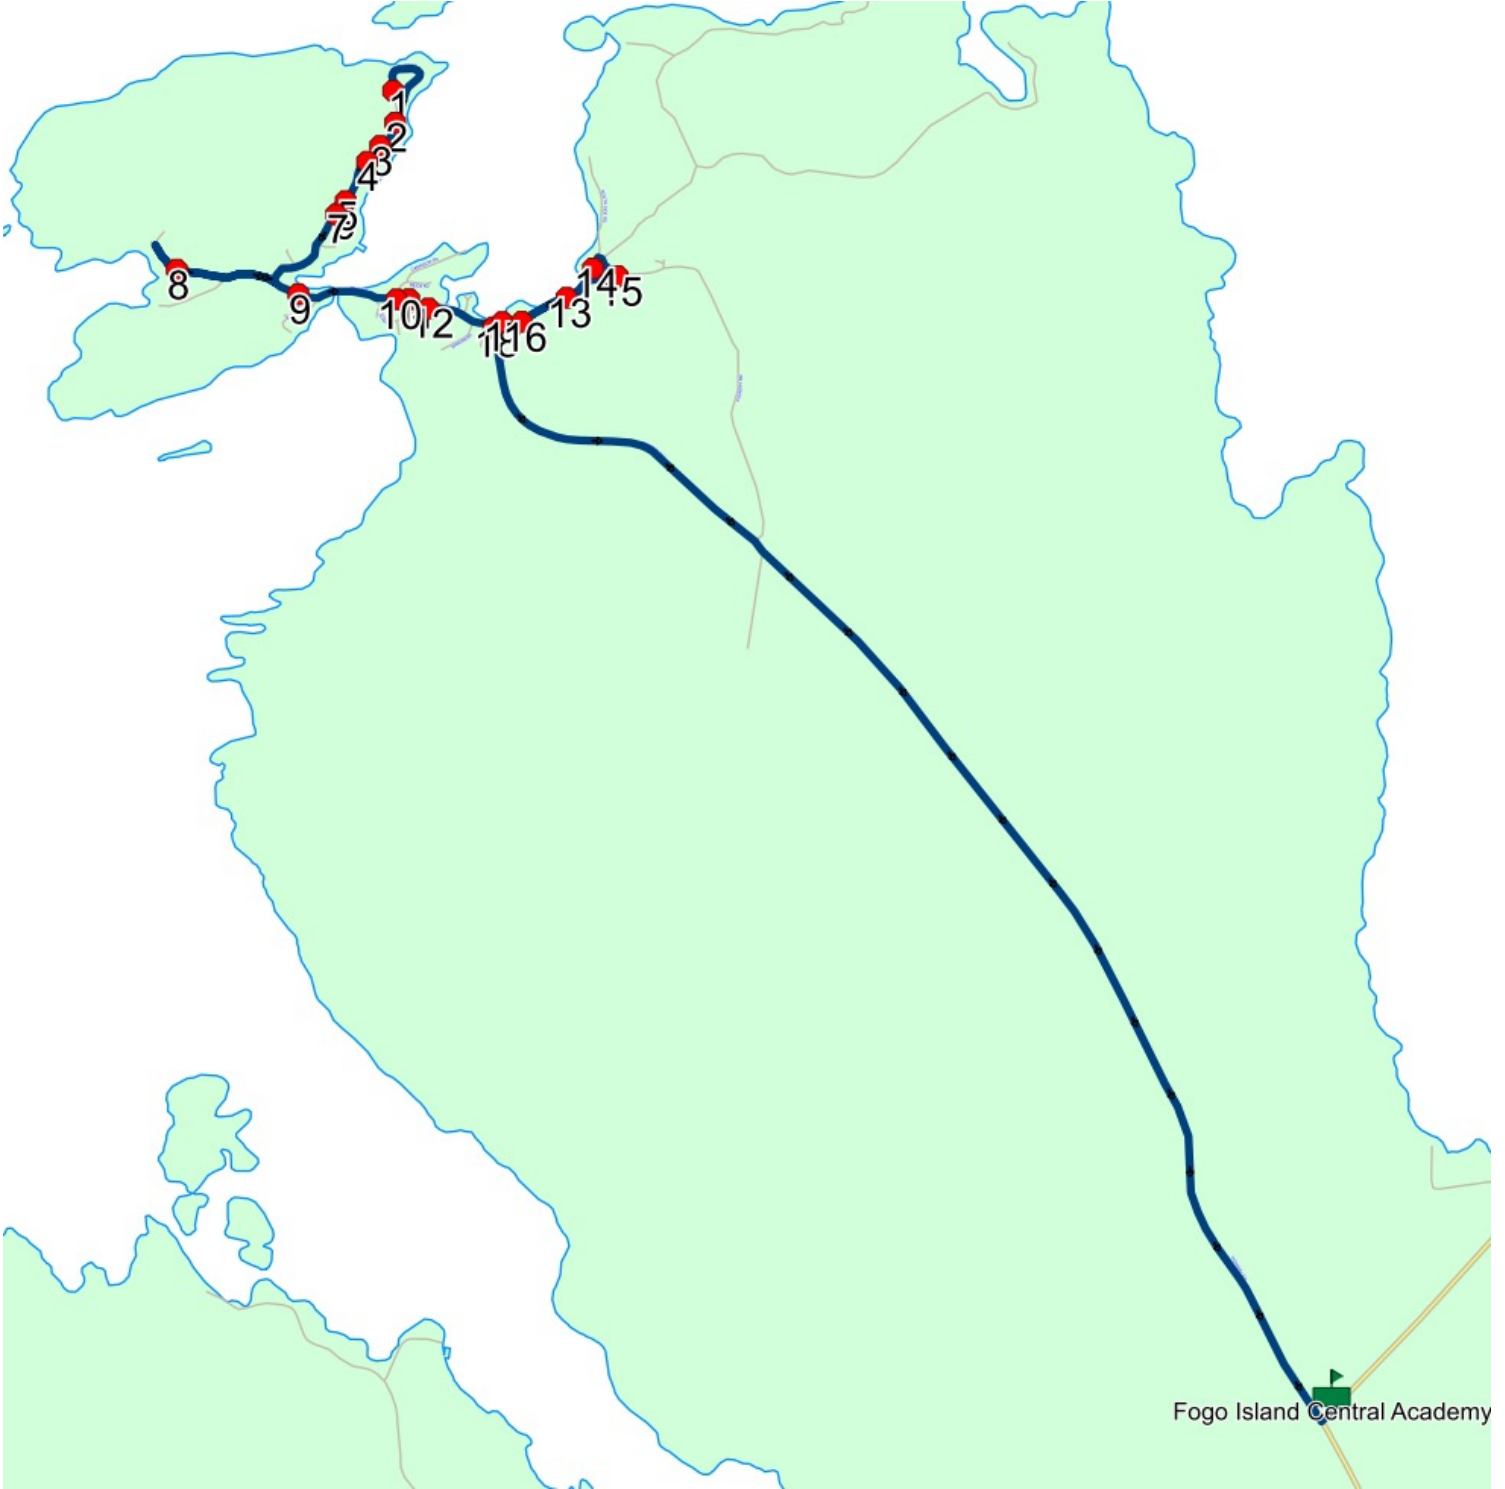

Route: FG 05 Run: FICA 05 AM

Route: FG 05

Operator: Gov (Fogo)

Vehicle: 309-14

Description:

Schools: Fogo Island Central Academy (414)

Run: FICA 05 AM

Schools: Fogo Island Central Academy

#	Arrival	Departure	Description
1	8:04 AM	8:05 AM	99 NORTH SHORE RD
2		8:06 AM	72 NORTH SHORE RD
3	8:06 AM	8:07 AM	66 NORTH SHORE RD
4	8:07 AM	8:08 AM	43 NORTH SHORE RD
5		8:08 AM	24 NORTH SHORE RD
6		8:08 AM	27 NORTH SHORE RD
7		8:09 AM	12 NORTH SHORE RD
8	8:13 AM	8:14 AM	27 SARGENTS RD
9		8:15 AM	MAIN ST & BRYANS RD
10	8:17 AM	8:18 AM	42 MAIN ST
11		8:18 AM	63 MAIN ST
12		8:19 AM	60 MAIN ST
13		8:21 AM	132 MAIN ST
14		8:22 AM	146 MAIN ST
15	8:23 AM	8:24 AM	19 COUNTRY RD
16		8:26 AM	108 MAIN ST
17	8:26 AM	8:27 AM	91 MAIN ST
18		8:28 AM	2 MERCER MEMORIAL DR
19	8:35 AM	8:37 AM	Fogo Island Central Academy

Route: FG 05 Run: FICA 05 AM