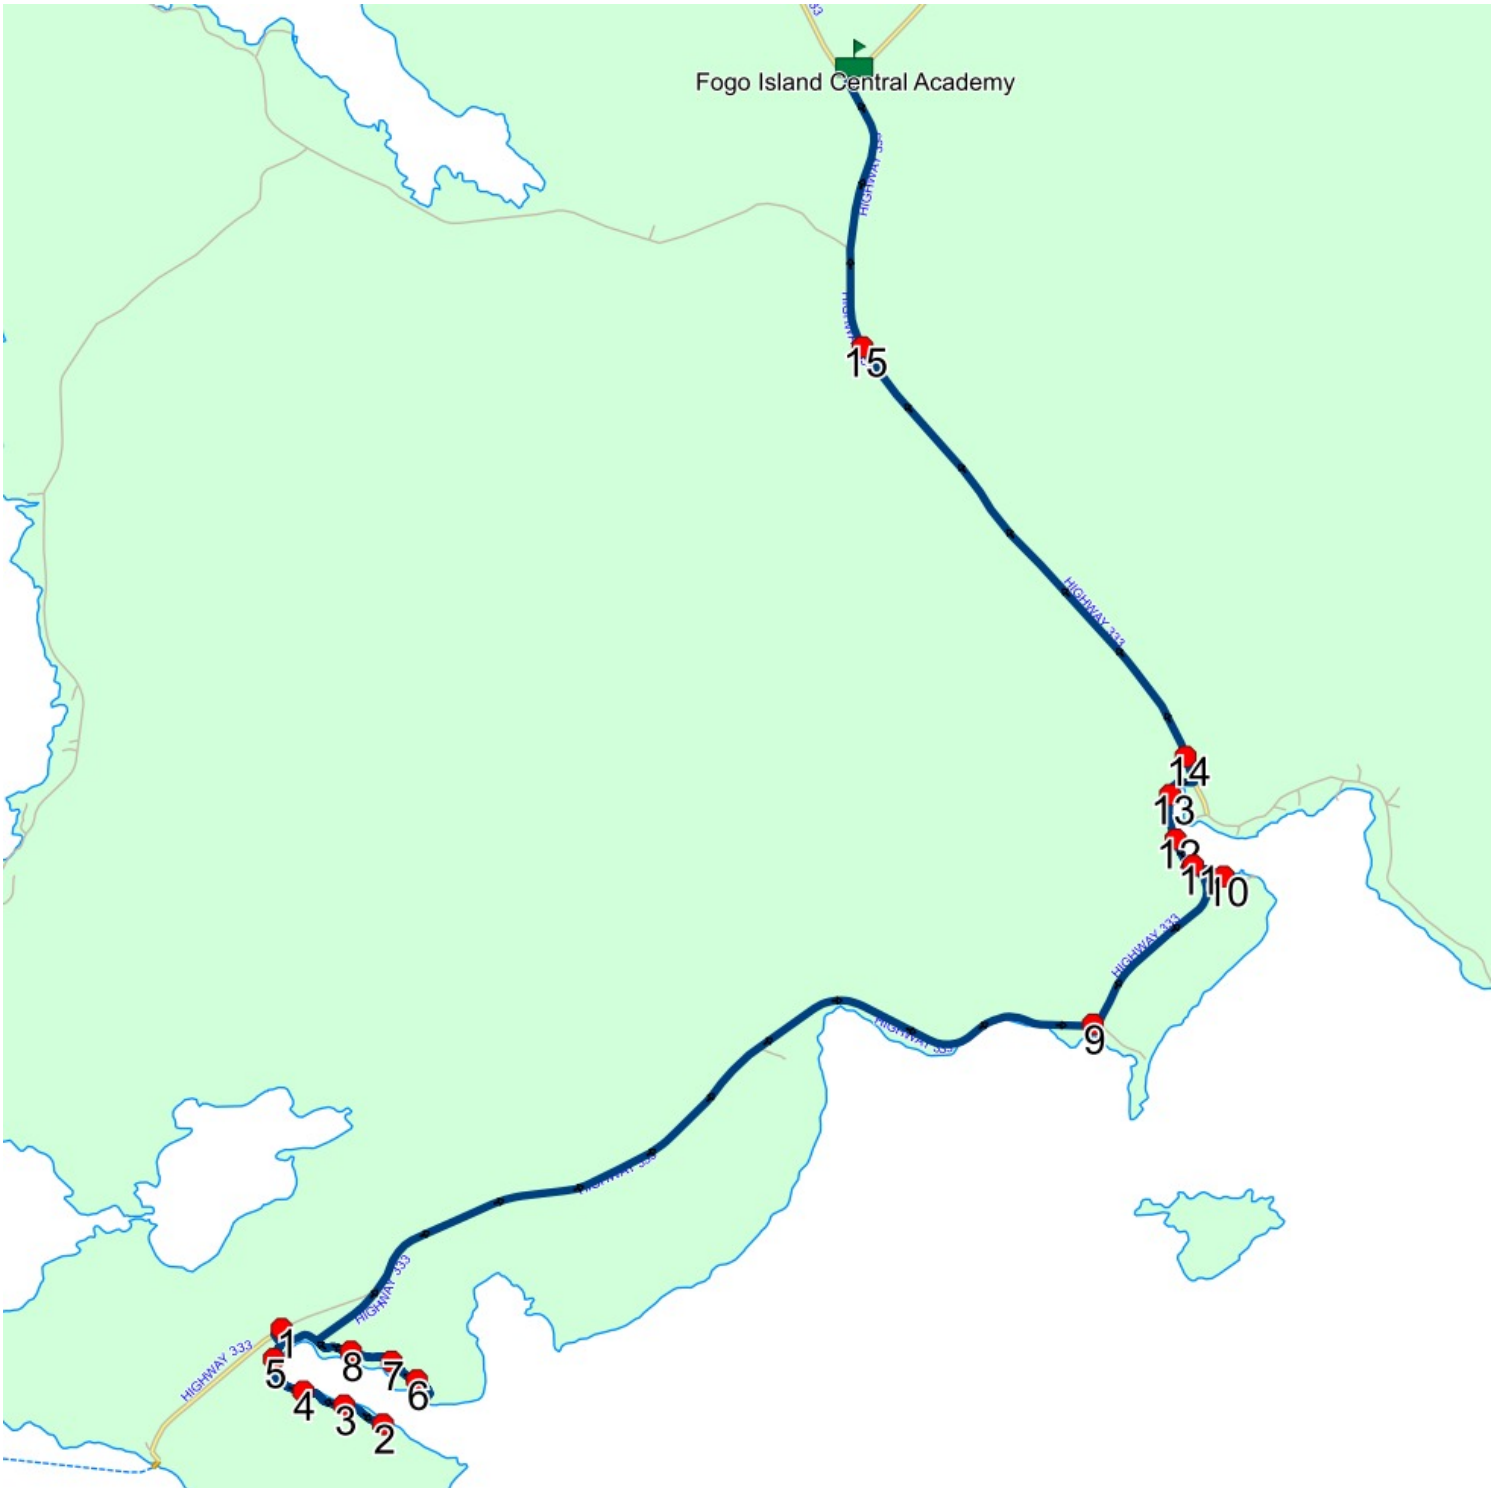

Route: FG 04 Run: FICA 04 AM

Route: FG 04 Operator: Gov (Fogo)
Vehicle: 308-14
Description:
Schools: Fogo Island Central Academy (414)

Run: FICA 04 AM
Schools: Fogo Island Central Academy

#	Arrival	Departure	Description
1	7:54 AM	7:55 AM	89 MAN O WAR COVE RD
2		8:01 AM	90 STAG HARBOUR RD S
3		8:01 AM	61 STAG HARBOUR RD S
4		8:02 AM	48 STAG HARBOUR RD S
5		8:03 AM	21 STAG HARBOUR RD S
6		8:09 AM	63 STAG HARBOUR RD N
7		8:10 AM	46 STAG HARBOUR RD N
8	8:11 AM	8:12 AM	21 STAG HARBOUR RD N (TOP HILL)
9	8:19 AM	8:20 AM	62 HARBOUR DR - LITTLE SELDOM
10		8:23 AM	75 HARBOUR DR - SELDOM
11	8:24 AM	8:25 AM	60 HARBOUR DR - SELDOM
12		8:25 AM	33 HARBOUR DR - SELDOM
13		8:26 AM	14 HARBOUR DR - SELDOM : 2026-06-30
14		8:28 AM	217 MAIN ST - SELDOM
15		8:32 AM	SCOTTS HILL RD; FOGO ISLAND CENTRAL & HIGHWAY 333; FOGO ISLAND REGION
16	8:35 AM	8:37 AM	Fogo Island Central Academy

Route: FG 04 Run: FICA 04 AM