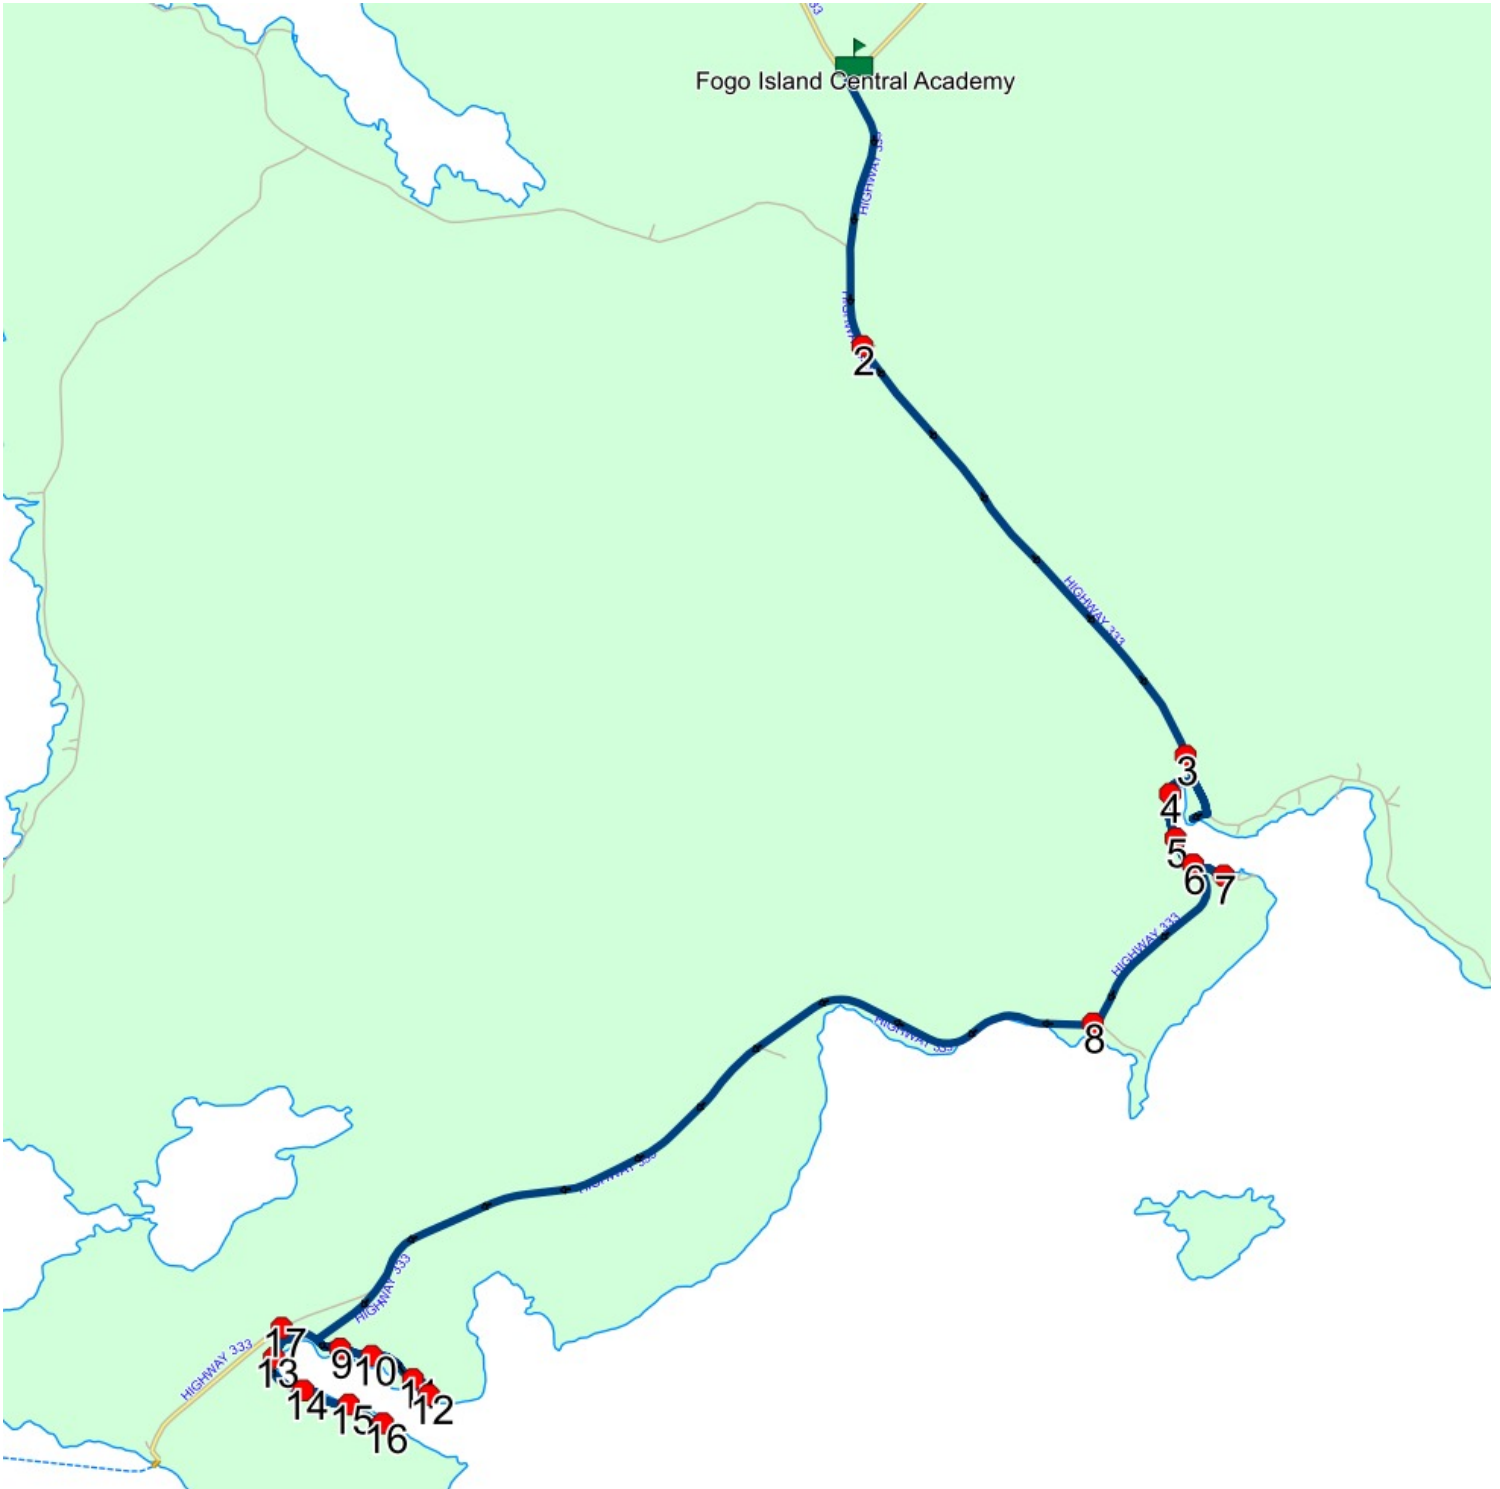

Route: FG 04 Run: FICA 04 PM

Route: FG 04

Operator: Gov (Fogo)

Vehicle: 308-14

Description:

Schools: Fogo Island Central Academy (414)

Run: FICA 04 PM

Schools: Fogo Island Central Academy

#	Arrival	Departure	Description
1	2:55 PM	3:10 PM	Fogo Island Central Academy
2	3:13 PM		SCOTTS HILL RD; FOGO ISLAND CENTRAL & HIGHWAY 333; FOGO ISLAND REGION
3	3:17 PM	3:18 PM	217 MAIN ST - SELDOM
4	3:22 PM		14 HARBOUR DR - SELDOM : 2026-06-30
5	3:29 PM		33 HARBOUR DR - SELDOM
6	3:30 PM		60 HARBOUR DR - SELDOM
7	3:31 PM	3:32 PM	75 HARBOUR DR - SELDOM
8	3:35 PM	3:36 PM	62 HARBOUR DR - LITTLE SELDOM
9	3:44 PM		16 STAG HARBOUR RD N
10	3:45 PM		33 STAG HARBOUR RD N
11	3:46 PM	3:47 PM	62 STAG HARBOUR RD N
12	3:47 PM		75 STAG HARBOUR RD N
13	3:52 PM	3:53 PM	21 STAG HARBOUR RD S
14	3:54 PM		48 STAG HARBOUR RD S
15	3:54 PM		63 STAG HARBOUR RD S
16	3:55 PM		90 STAG HARBOUR RD S
17	4:01 PM	4:02 PM	89 MAN O WAR COVE RD

Route: FG 04 Run: FICA 04 PM