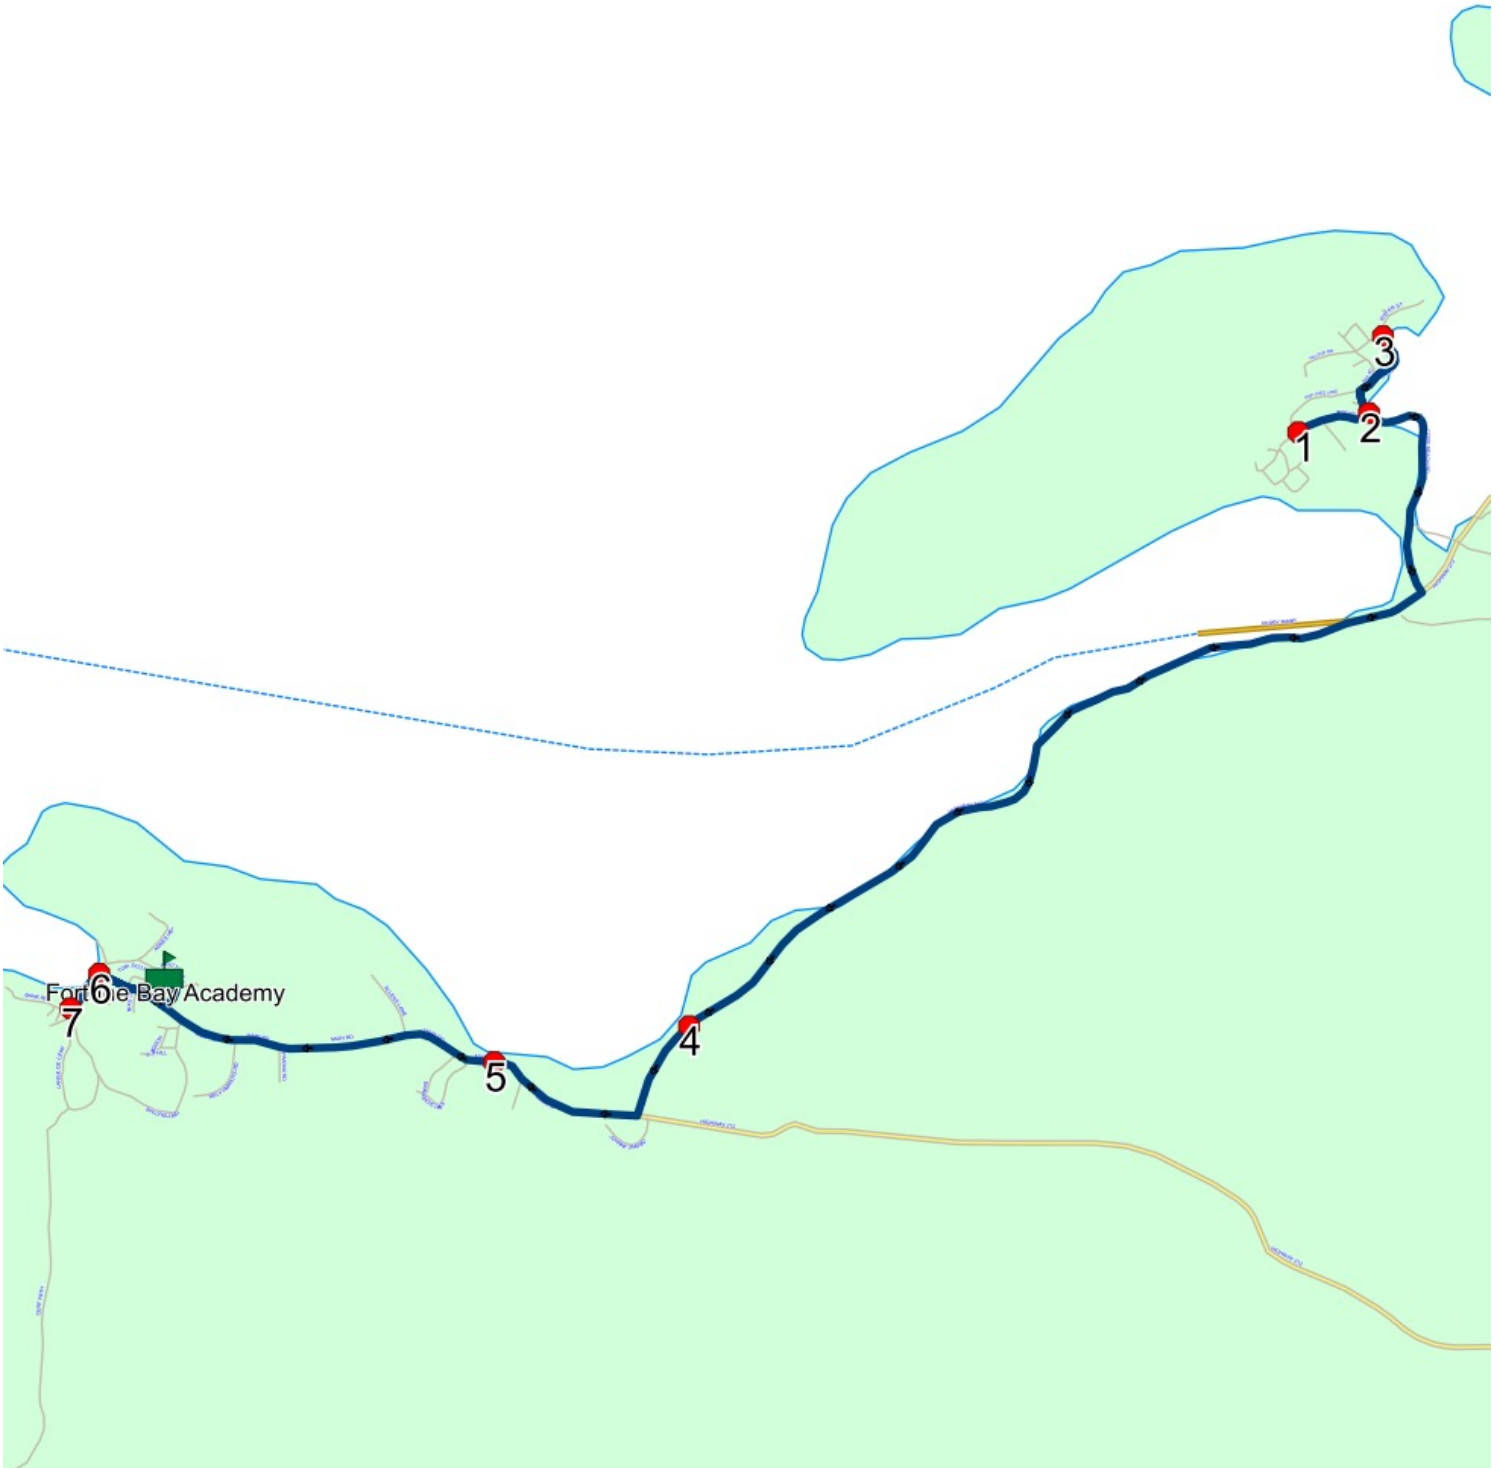

Route: BP 03 Run: FBA 03 PM

#	Arrival	Departure	Description
1		8:06 AM	MAIN ST & TOP RD
2	8:07 AM	8:08 AM	WOOL WAGON
3	8:09 AM	8:10 AM	MAILBOXES
4		8:19 AM	BARRY HODDERS PIT - JACQUES FONTAINE
5	8:21 AM	8:22 AM	ST PAULS CHURCH
6	8:25 AM	8:26 AM	ANNES HILL & BEACH RD; ST. BERNARD'S-JACQUES FONTAINE
7	8:27 AM	8:28 AM	BEACH RD - BOAT LAUNCH
8	8:30 AM	8:32 AM	Fortune Bay Academy Driveway

Route: BP 04 Run: FBA 04 AM

Route: BP 04 Run: FBA 04 PM