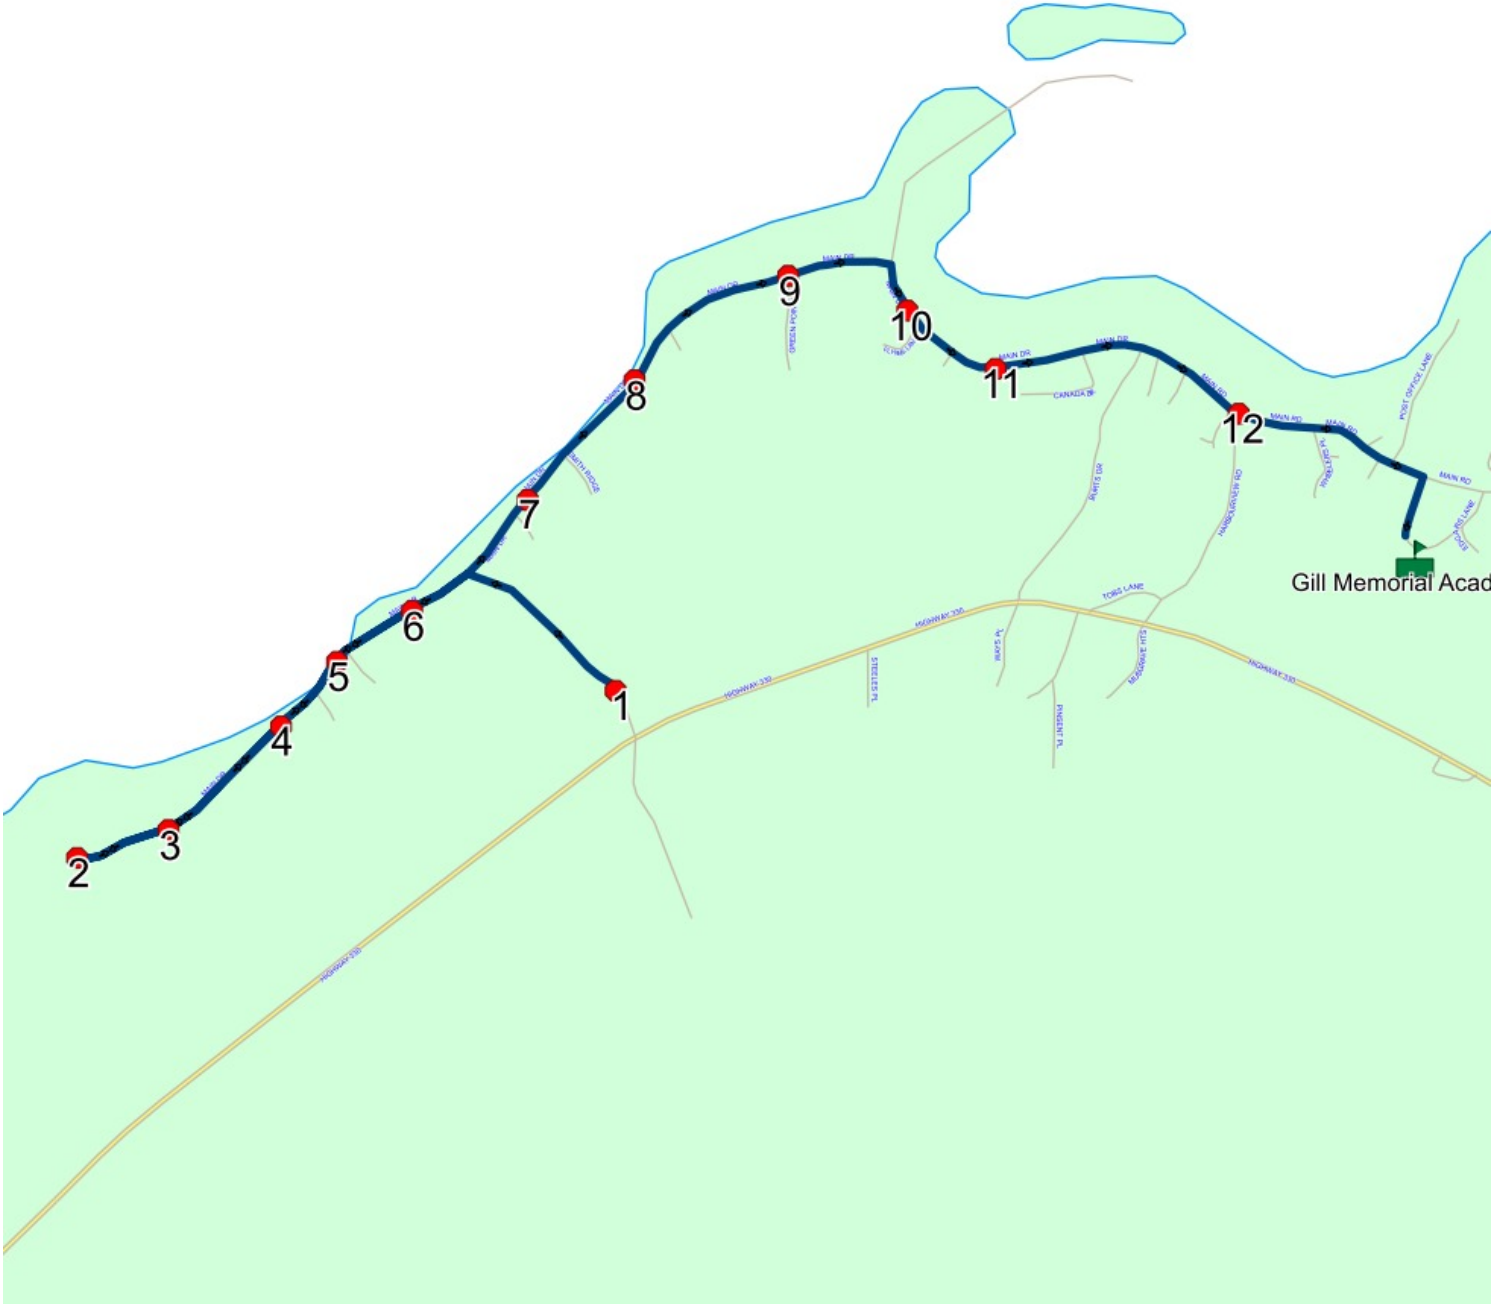

Route: SF 22 Run: GM 22 AM

Route: SF 22

Operator: Gov (Summerford)

Vehicle: 386-19

Description:

Schools: Gill Memorial Academy (194)

Run: GM 22 AM

Schools: Gill Memorial Academy

Route: SF 22 Run: GM 22 AM

Route: SF 22 Run: GM 22 PM

Route: SF 22

Operator: Gov (Summerford)

Vehicle: 386-19

Description:

Schools: Gill Memorial Academy (194)

Run: GM 22 PM

#	Arrival	Departure	Description
1	8:22 AM	8:23 AM	MARINE DR; MUSGRAVE HARBOUR & SURF AVE; MUSGRAVE HARBOUR
2		8:24 AM	MAIN ST; MUSGRAVE HARBOUR & BALSON LANE; MUSGRAVE HARBOUR
3	8:25 AM	8:26 AM	MAIN RD; MUSGRAVE HARBOUR & ROGERS LANE; MUSGRAVE HARBOUR
4	8:27 AM	8:28 AM	MAIN ST & HILLVIEW ST
5	8:29 AM	8:30 AM	MAIN RD & SEAVIEW DR
6	8:30 AM	8:31 AM	6 SEAVIEW DR
7	8:32 AM	8:33 AM	HIGHWAY 330; MUSGRAVE HARBOUR & ABBOTT DR; MUSGRAVE HARBOUR
8	8:34 AM	8:35 AM	181 HIGHWAY 330; MUSGRAVE HARBOUR; A0G
9	8:35 AM	8:36 AM	57 BURTS DR
10		8:39 AM	BANTING ST; MUSGRAVE HARBOUR & MAIN RD; MUSGRAVE HARBOUR
11	8:40 AM	8:42 AM	Gill Memorial Academy Driveway

Route: SF 23 Run: GM 23 PM