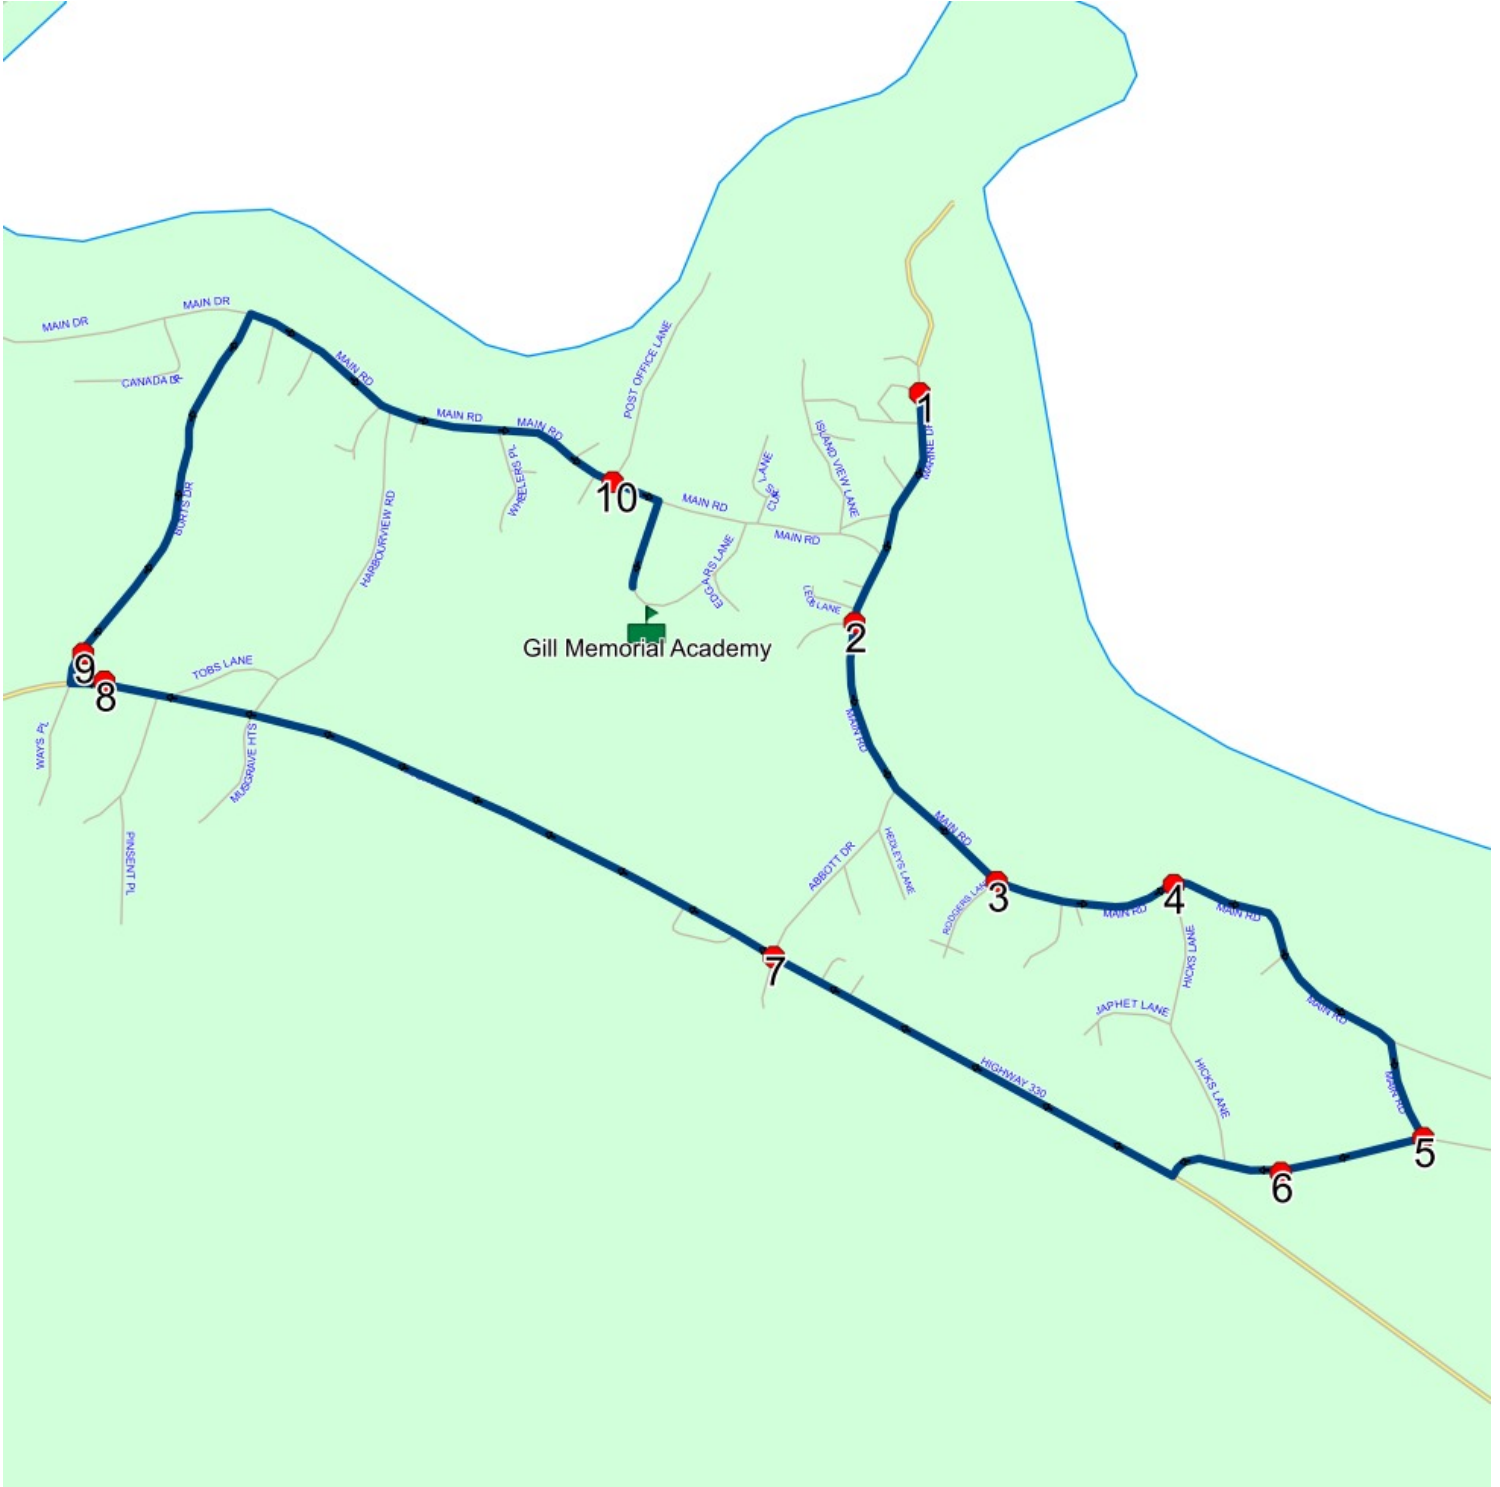

Route: SF 23 Run: GM 23 AM

Route: SF 23

Operator: Gov (Summerford)

Vehicle:

Description:

Schools: Gill Memorial Academy (194)

Run: GM 23 AM

Schools: Gill Memorial Academy

#	Arrival	Departure	Description
1	8:22 AM	8:23 AM	MARINE DR; MUSGRAVE HARBOUR & SURF AVE; MUSGRAVE HARBOUR
2		8:24 AM	MAIN ST; MUSGRAVE HARBOUR & BALSON LANE; MUSGRAVE HARBOUR
3	8:25 AM	8:26 AM	MAIN RD; MUSGRAVE HARBOUR & ROGERS LANE; MUSGRAVE HARBOUR
4	8:27 AM	8:28 AM	MAIN ST & HILLVIEW ST
5	8:29 AM	8:30 AM	MAIN RD & SEAVIEW DR
6	8:30 AM	8:31 AM	6 SEAVIEW DR
7	8:32 AM	8:33 AM	HIGHWAY 330; MUSGRAVE HARBOUR & ABBOTT DR; MUSGRAVE HARBOUR
8	8:34 AM	8:35 AM	181 HIGHWAY 330; MUSGRAVE HARBOUR; A0G
9	8:35 AM	8:36 AM	57 BURTS DR
10		8:39 AM	BANTING ST; MUSGRAVE HARBOUR & MAIN RD; MUSGRAVE HARBOUR
11	8:40 AM	8:42 AM	Gill Memorial Academy Driveway

Route: SF 23 Run: GM 23 AM