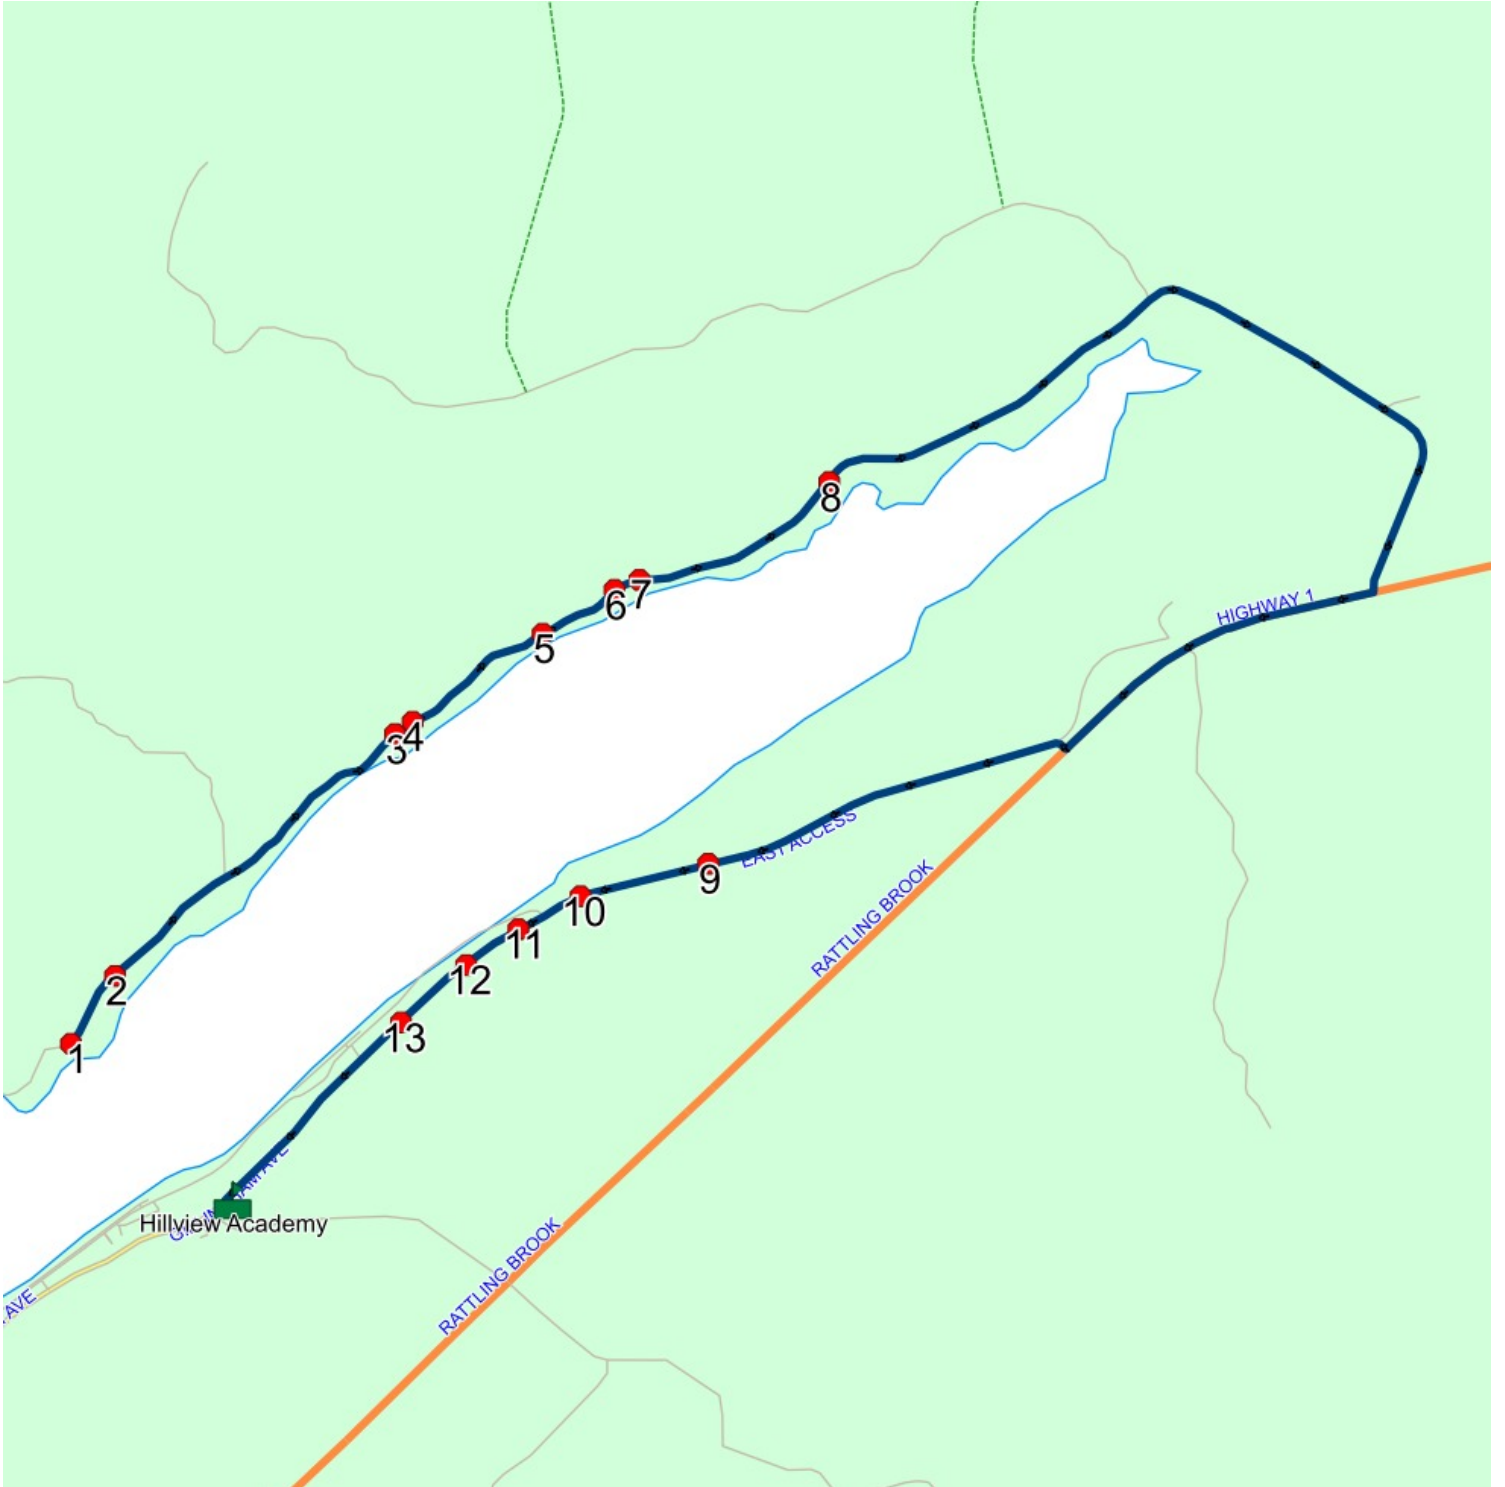

Route: LP 20 Run: HVA 20B AM

Route: LP 20 Operator: Gov (Lewisporte)
Vehicle: 360-18
Description:
Schools: Hillview Academy (426)

Run: HVA 20B AM
Schools: Hillview Academy

#	Arrival	Departure	Description
1		8:06 AM	175 MAIN RD; NORRIS ARM NORTH; A0G
2		8:07 AM	149 MAIN RD; NORRIS ARM NORTH; A0G
3	8:10 AM	8:11 AM	228 MAIN RD; NORRIS ARM NORTH; A0G
4		8:11 AM	220 MAIN RD; NORRIS ARM NORTH; A0G
5	8:12 AM	8:13 AM	160 MAIN RD; NORRIS ARM NORTH; A0G
6	8:13 AM	8:14 AM	128 MAIN RD; NORRIS ARM NORTH; A0G
7		8:14 AM	118 MAIN RD; NORRIS ARM NORTH; A0G
8		8:16 AM	67 MAIN RD; NORRIS ARM NORTH; A0G
9		8:25 AM	500 GILLINGHAM AVE; NORRIS ARM; A0G
10		8:26 AM	486 GILLINGHAM AVE; NORRIS ARM; A0G
11	8:26 AM	8:27 AM	456 GILLINGHAM AVE; NORRIS ARM; A0G
12	8:27 AM	8:28 AM	423 GILLINGHAM AVE; NORRIS ARM; A0G
13	8:28 AM	8:29 AM	355 GILLINGHAM AVE; NORRIS ARM; A0G
14	8:30 AM	8:31 AM	Hillview Academy Driveway

Route: LP 20 Run: HVA 20B AM