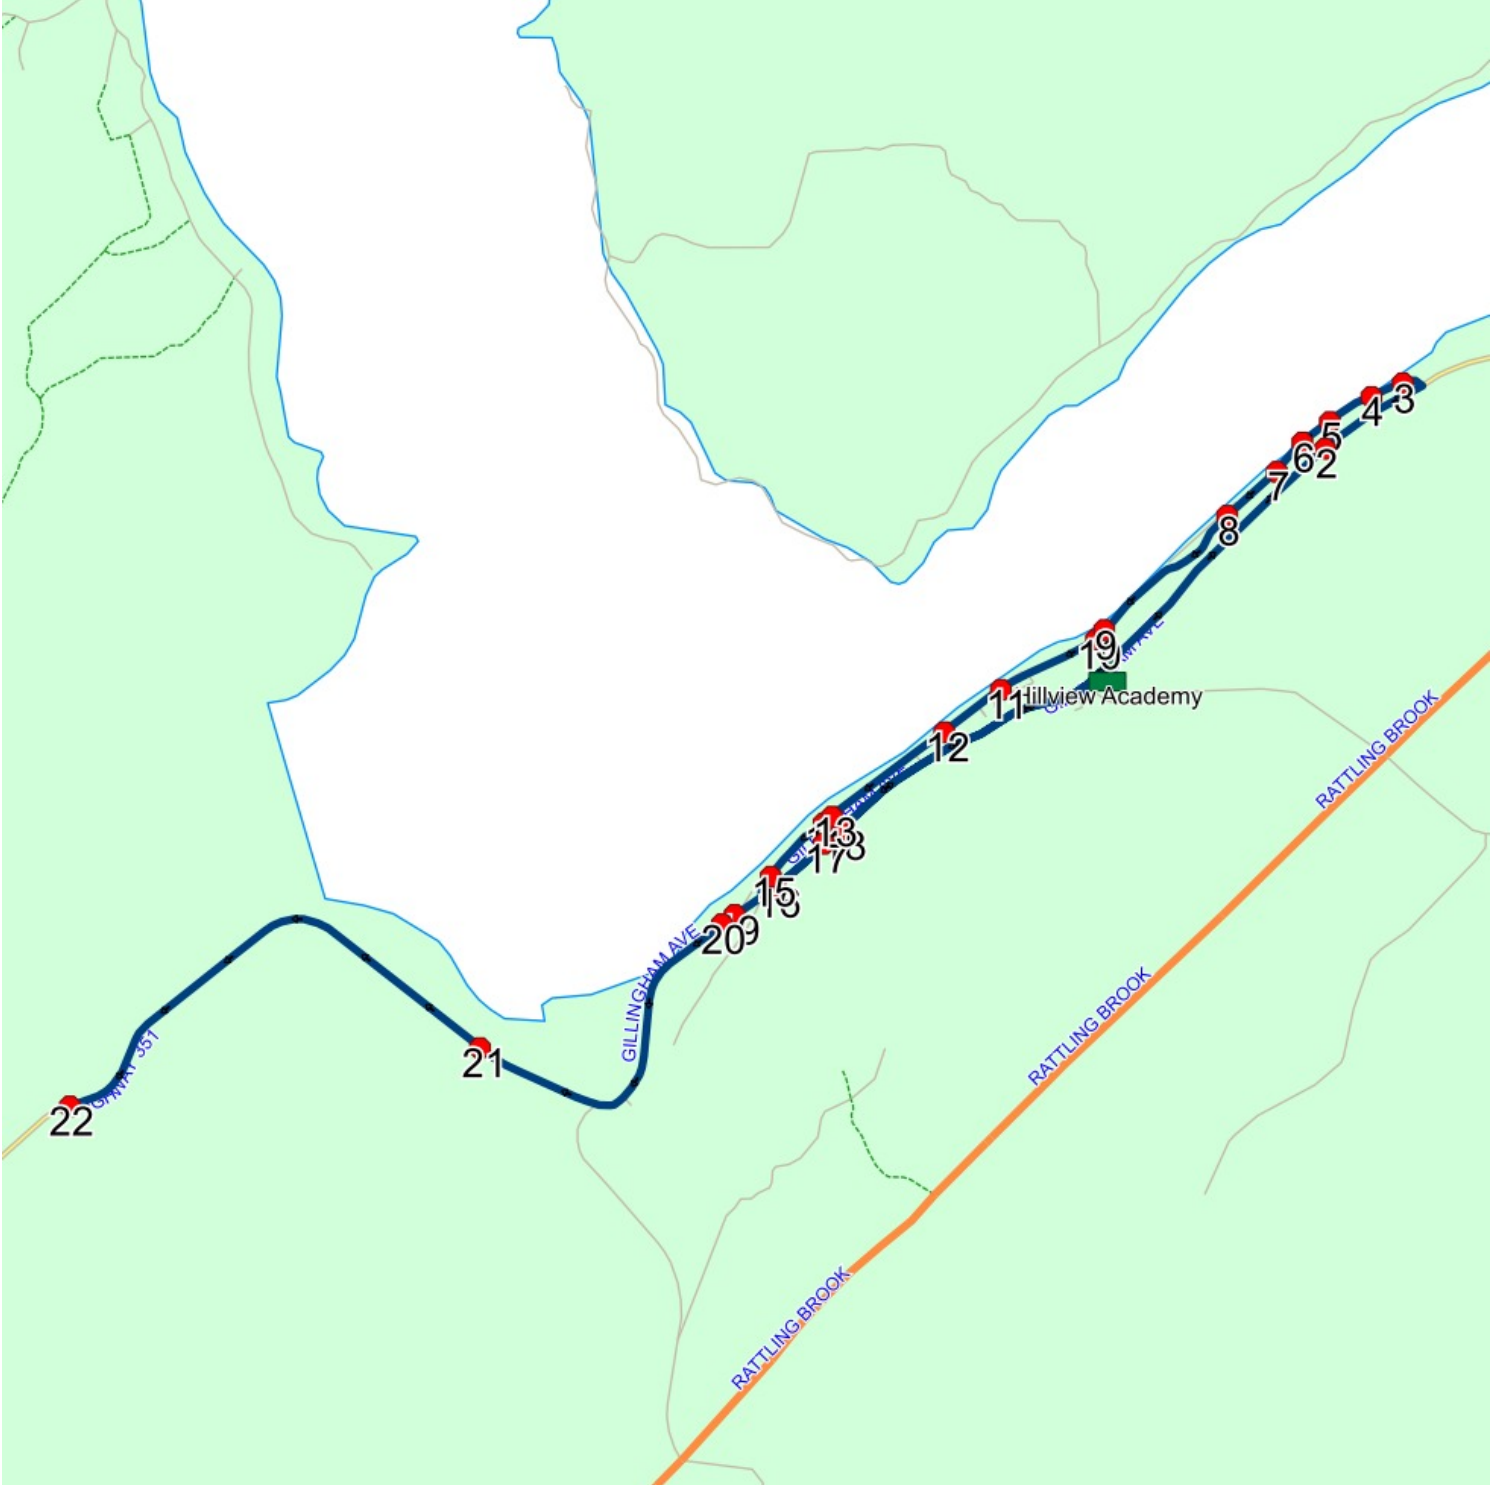

## Route: LP 21 Run: HVA 21 PM

**Route:** LP 21 **Operator:** Gov (Lewisporte)  
**Vehicle:** 399-19  
**Description:**  
**Schools:** Hillview Academy (426)

**Run:** HVA 21 PM

**Schools:** Hillview Academy

Route: LP 21 Run: HVA 21 PM

## Route: LP 21 Run: HVA 21 AM

Route: LP 21 Operator: Gov (Lewisporte)  
 Vehicle: 399-19  
 Description:  
 Schools: Hillview Academy (426)

Run: HVA 21 AM

Schools: Hillview Academy

#	Arrival	Departure	Description
1		7:53 AM	45 SANDY POINT RD - TURNAROUND
2		8:02 AM	9 SANDY POINT RD; NORRIS ARM; A0G
3	8:06 AM	8:07 AM	8 GILLINGHAM AVE
4		8:07 AM	16 GILLINGHAM AVE
5	8:07 AM	8:08 AM	29 GILLINGHAM AVE
6	8:08 AM	8:09 AM	66 GILLINGHAM AVE; NORRIS ARM; A0G : 2026-06-30
7		8:09 AM	77 GILLINGHAM AVE; NORRIS ARM; A0G
8		8:14 AM	9 CITIZENS DR; NORRIS ARM; A0G
9		8:15 AM	39 CITIZENS DR; NORRIS ARM; A0G
10		8:15 AM	45 CITIZENS DR; NORRIS ARM; A0G
11		8:17 AM	103 CITIZENS DR (BOYS & GIRLS CLUB)
12	8:18 AM	8:19 AM	143 CITIZENS DR; NORRIS ARM; A0G
13		8:20 AM	199 CITIZENS DR; NORRIS ARM; A0G
14	8:20 AM	8:21 AM	206 CITIZENS DR
15		8:23 AM	CITIZENS DR; NORRIS ARM & FIRTREE RD; NORRIS ARM
16		8:24 AM	319 CITIZENS DR; NORRIS ARM
17	8:24 AM	8:25 AM	335 CITIZENS DR; NORRIS ARM; A0G
18		8:25 AM	349 CITIZENS DR
19		8:26 AM	369 CITIZENS DR; NORRIS ARM; A0G
20	8:26 AM	8:27 AM	383 CITIZENS DR; NORRIS ARM; A0G
21		8:28 AM	411 GILLINGHAM AVE; NORRIS ARM; A0G : 2025-06-30
22	8:30 AM	8:32 AM	Hillview Academy Driveway : 2025-06-30

Route: LP 21 Run: HVA 21 AM