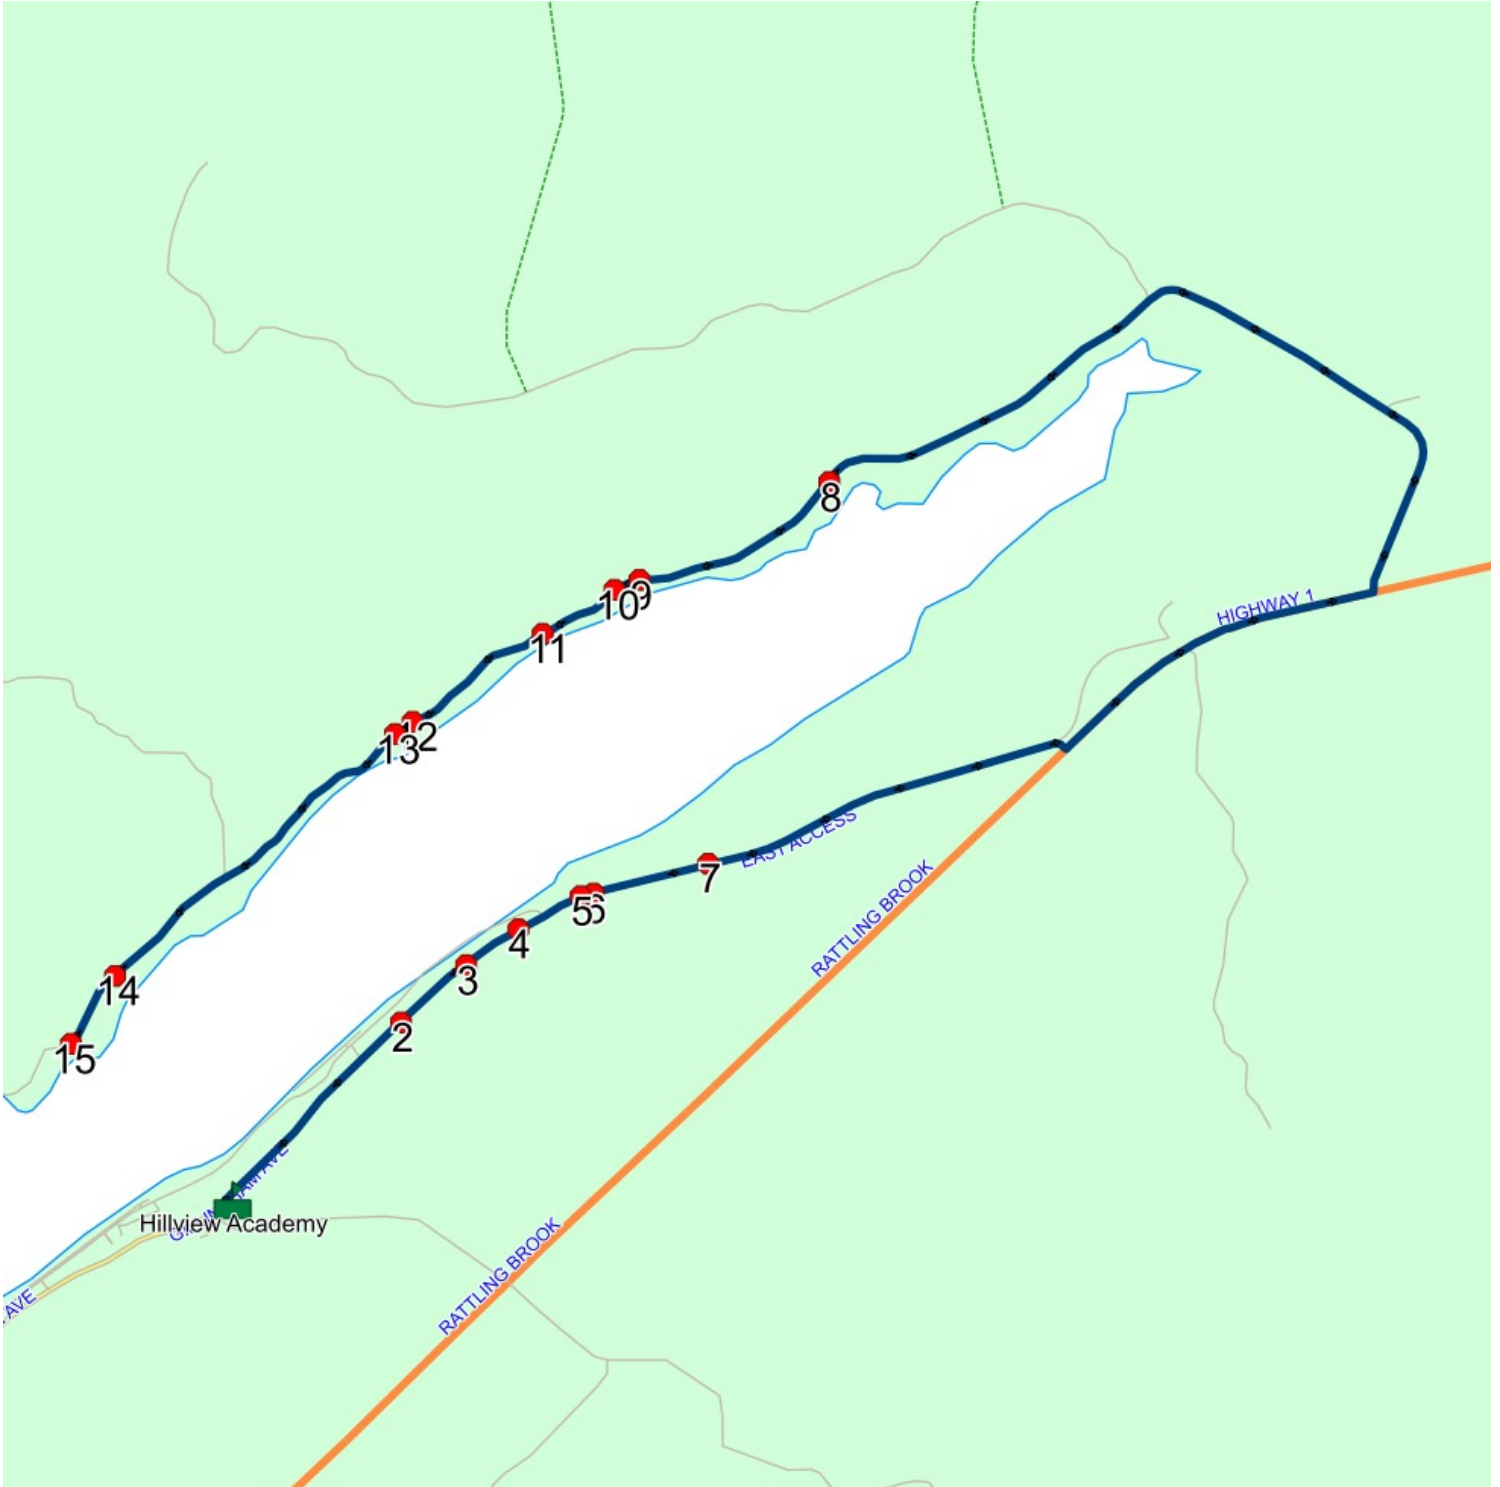

## Route: LP 20 Run: HVA 20B PM

**Route:** LP 20 **Operator:** Gov (Lewisporte)  
**Vehicle:** 360-18  
**Description:**  
**Schools:** Hillview Academy (426)  
**Transfers:** Lewisporte Collegiate (190)

Route: LP 20 Run: HVA 20B PM

Route: LP 21 Run: HVA 21 PM

Route: LP 21 Run: HVA 21 AM