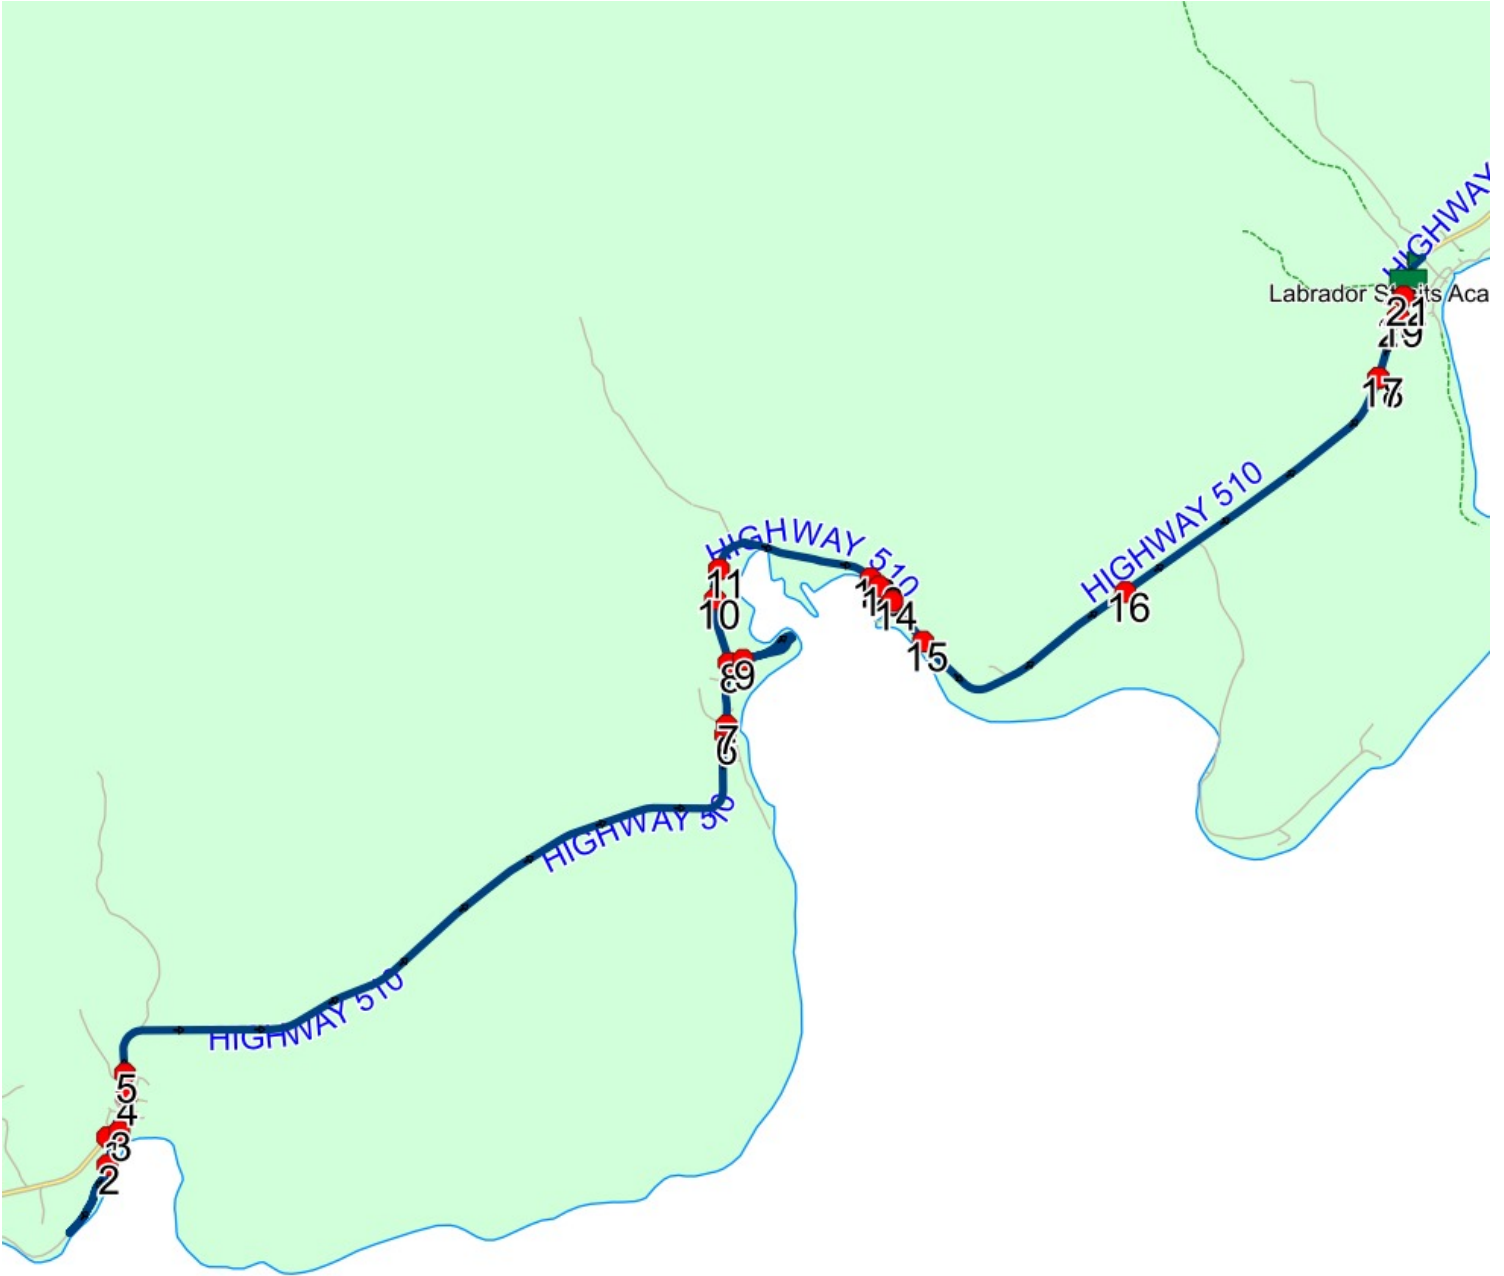

Route: 15-067-1 Run: 15-067-1 AM

Route: 15-067-1

Operator: TMN Busing Ltd

Vehicle: 15-067-1

Description:

Schools: Labrador Straits Academy (487)

Run: 15-067-1 AM

Schools: Labrador Straits Academy

#	Arrival	Departure	Description
1	7:39 AM	7:40 AM	L'ANSE AU CLAIR TURNAROUND
2	7:46 AM	7:47 AM	20 OCEANVIEW DR
3		7:48 AM	OCEANVIEW DR & LODGE RD
4	7:49 AM	7:50 AM	HIGHWAY 510 & PLEASANT ST
5	7:50 AM	7:51 AM	HIGHWAY 510 & HILLSIDE DR
6	8:00 AM	8:01 AM	HIGHWAY 510 & HARBOUR DR
7	8:01 AM	8:02 AM	HIGHWAY 510 & SESAME ST
8		8:03 AM	HIGHWAY 510 & BUCKLES POINT RD
9		8:04 AM	BUCKLES POINT RD & PHILLIPS DR
10		8:09 AM	76 HIGHWAY 510
11		8:09 AM	84 HIGHWAY 510
12		8:12 AM	HIGHWAY 510 & BOATS COVE BROOK ST
13	8:12 AM	8:13 AM	HIGHWAY 510 & WATER ST
14		8:13 AM	ENGLISH POINT RD & SPRUCE AVE
15		8:14 AM	63 ENGLISH POINT RD
16	8:17 AM	8:18 AM	102 ENGLISH POINT RD; FORTEAU; A0K
17		8:22 AM	HIGHWAY 510; L'ANSE-AU-LOUP & HIGHWAY 510; DIVISION NO. 10, SUBD. A
18		8:22 AM	HIGHWAY 510; L'ANSE-AU-LOUP & HIGHWAY 510; DIVISION NO. 10, SUBD. A
19	8:23 AM	8:24 AM	HIGHWAY 510; L'ANSE-AU-LOUP & EVERGREEN AVE; L'ANSE-AU-LOUP
20		8:24 AM	HIGHWAY 510; L'ANSE-AU-LOUP & EVERGREEN AVE; L'ANSE-AU-LOUP
21		8:24 AM	HIGHWAY 510; L'ANSE-AU-LOUP & HIGHWAY 510; L'ANSE-AU-LOUP
22		8:24 AM	HIGHWAY 510; L'ANSE-AU-LOUP & HIGHWAY 510; L'ANSE-AU-LOUP
23	8:25 AM	8:28 AM	Labrador Straits Academy Driveway

Route: 15-067-1 Run: 15-067-1 AM