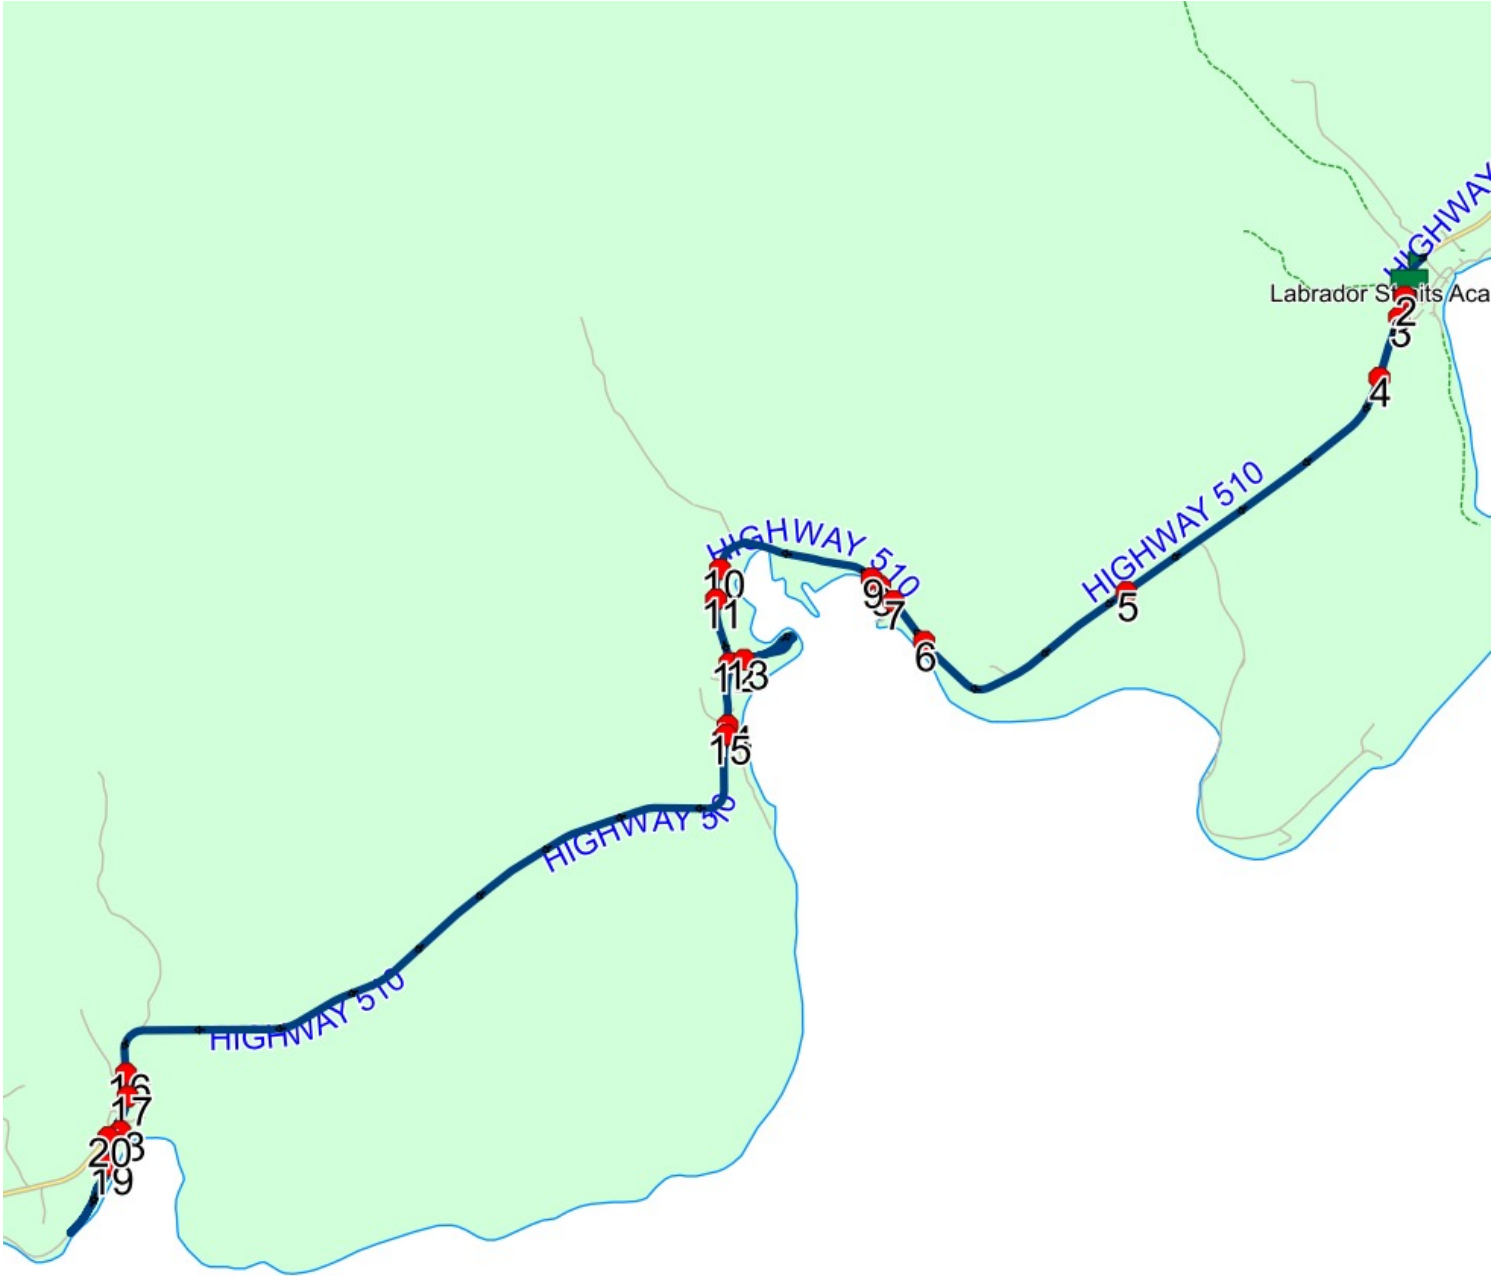

Route: 15-067-1 Run: 15-067-1 PM

Route: 15-067-1

Operator: TMN Busing Ltd

Vehicle: 15-067-1

Description:

Schools: Labrador Straits Academy (487)

Run: 15-067-1 PM

Schools: Labrador Straits Academy

#	Arrival	Departure	Description
1	2:55 PM	3:10 PM	Labrador Straits Academy Driveway
2	3:11 PM		HIGHWAY 510; L'ANSE-AU-LOUP & HIGHWAY 510; L'ANSE-AU-LOUP
3	3:11 PM	3:12 PM	HIGHWAY 510; L'ANSE-AU-LOUP & EVERGREEN AVE; L'ANSE-AU-LOUP
4	3:12 PM	3:13 PM	HIGHWAY 510; L'ANSE-AU-LOUP & HIGHWAY 510; DIVISION NO. 10, SUBD. A
5	3:17 PM	3:18 PM	102 ENGLISH POINT RD; FORTEAU; A0K
6	3:21 PM		63 ENGLISH POINT RD
7	3:22 PM	3:23 PM	ENGLISH POINT RD & SPRUCE AVE
8	3:23 PM		HIGHWAY 510 & WATER ST
9	3:23 PM	3:24 PM	HIGHWAY 510 & BOATS COVE BROOK ST
10	3:26 PM	3:27 PM	84 HIGHWAY 510
11	3:27 PM		76 HIGHWAY 510
12	3:28 PM	3:29 PM	HIGHWAY 510 & BUCKLES POINT RD
13	3:29 PM	3:30 PM	BUCKLES POINT RD & PHILLIPS DR
14	3:35 PM		HIGHWAY 510 & SESAME ST
15	3:36 PM		HIGHWAY 510 & HARBOUR DR
16	3:46 PM		HIGHWAY 510 & HILLSIDE DR
17	3:47 PM	3:48 PM	HIGHWAY 510 & PLEASANT ST
18	3:49 PM		OCEANVIEW DR & LODGE RD
19	3:50 PM	3:51 PM	20 OCEANVIEW DR
20	3:58 PM		L'ANSE AU CLAIR TURNAROUND

Route: 15-067-1 Run: 15-067-1 PM