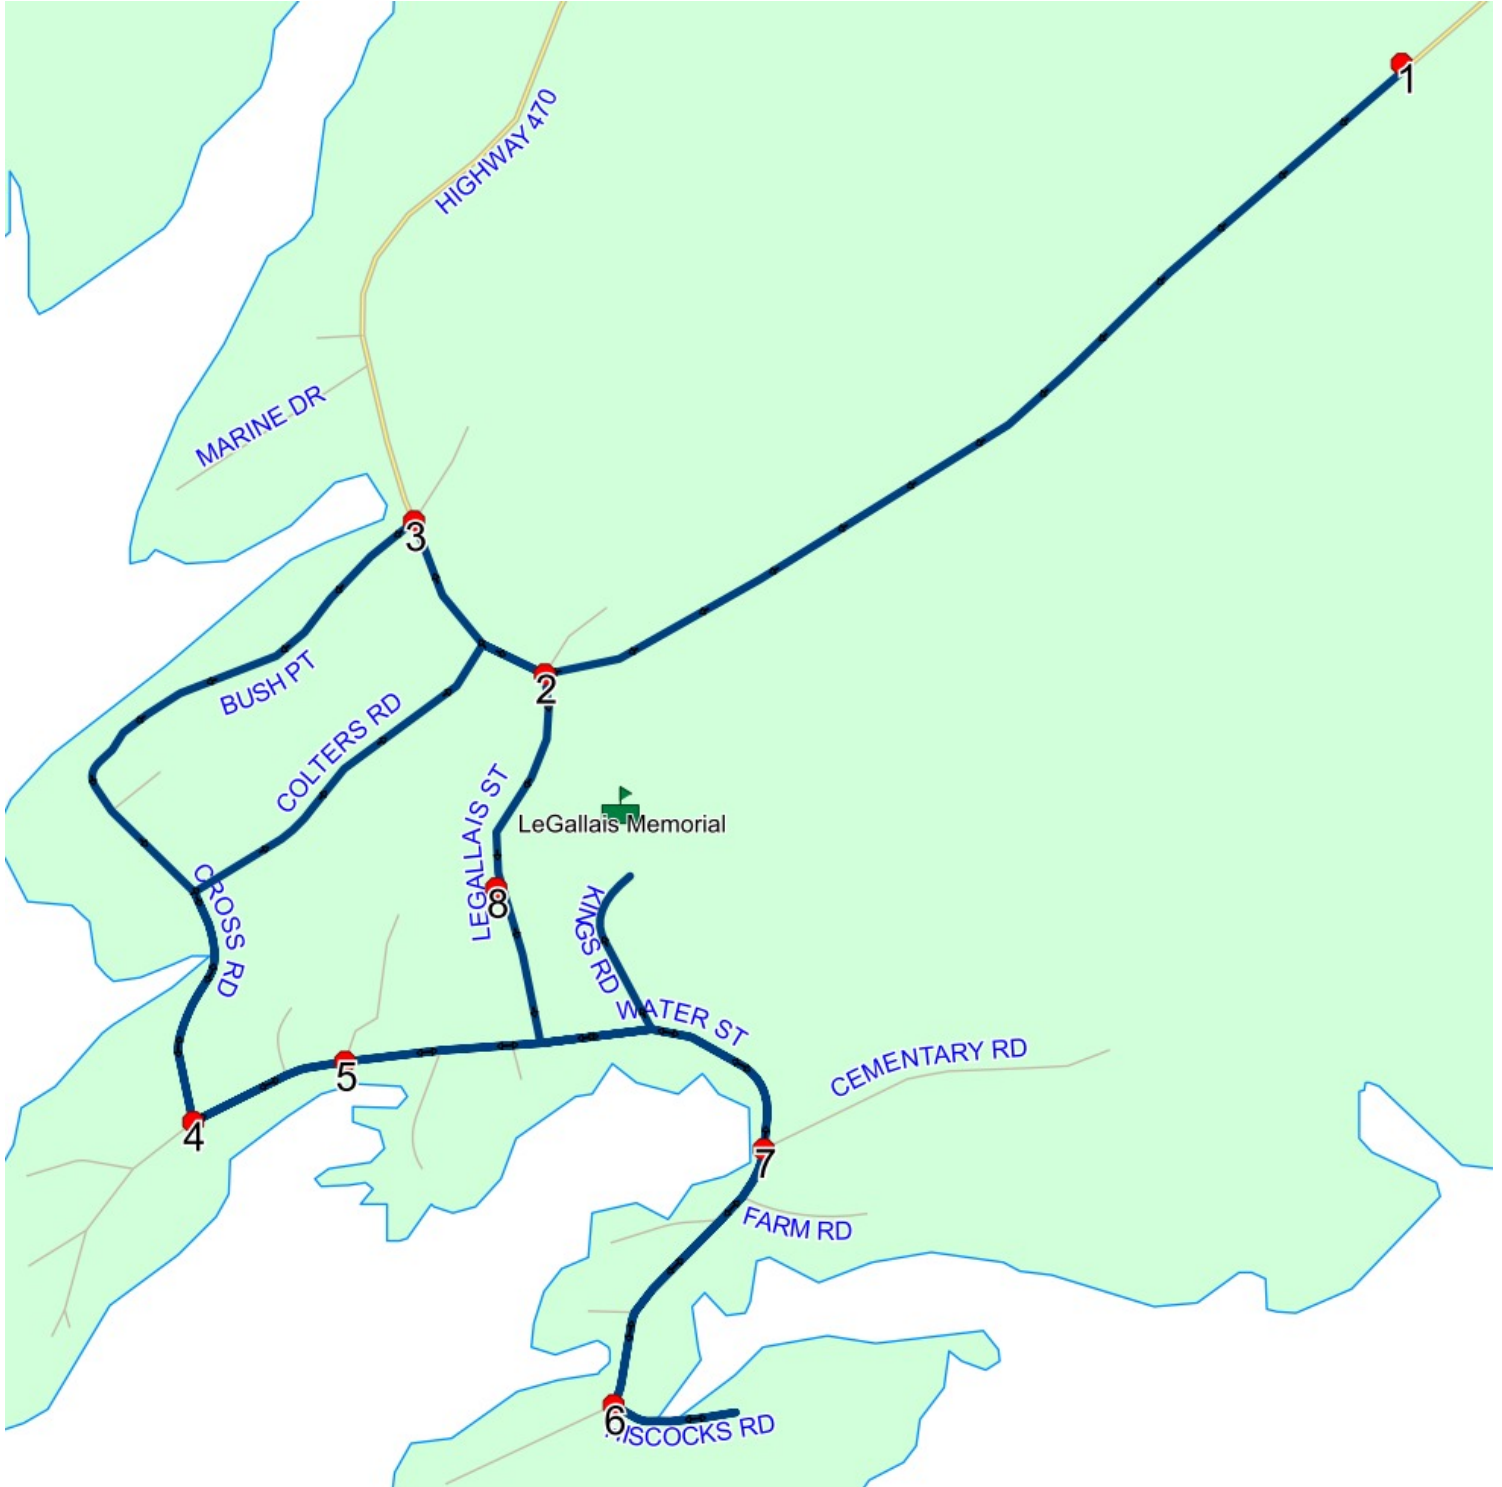

Route: 23-267-01 Run: 23-267-01 AM

Route: 23-267-01

Operator: Gateway Buslines Ltd.

Vehicle: 23-267-01

Description:

Schools: LeGallais Memorial (103)

Run: 23-267-01 AM

Schools: LeGallais Memorial

Effective: 2024-09-01

#	Arrival	Departure	Description
1	8:07 AM	8:08 AM	121 HIGHWAY 470; ISLE AUX MORTS; A0M
2		8:09 AM	HIGHWAY 470; ISLE AUX MORTS & LEGALLAIS ST; ISLE AUX MORTS
3		8:10 AM	HIGHWAY 470; ISLE AUX MORTS & BUSH PT; ISLE AUX MORTS
4	8:11 AM	8:12 AM	WATER ST; ISLE AUX MORTS & CROSS RD; ISLE AUX MORTS
5		8:13 AM	WATER ST; ISLE AUX MORTS & ELIZABETH ST; ISLE AUX MORTS
6		8:15 AM	WATER ST; ISLE AUX MORTS & HISCOCKS RD; ISLE AUX MORTS
7		8:19 AM	WATER ST; ISLE AUX MORTS & CEMENTARY RD; ISLE AUX MORTS
8		8:23 AM	6 LEGALLAIS ST; ISLE AUX MORTS; A0M
9	8:25 AM	8:26 AM	LeGallais Memorial

Route: 23-267-01 Run: 23-267-01 AM