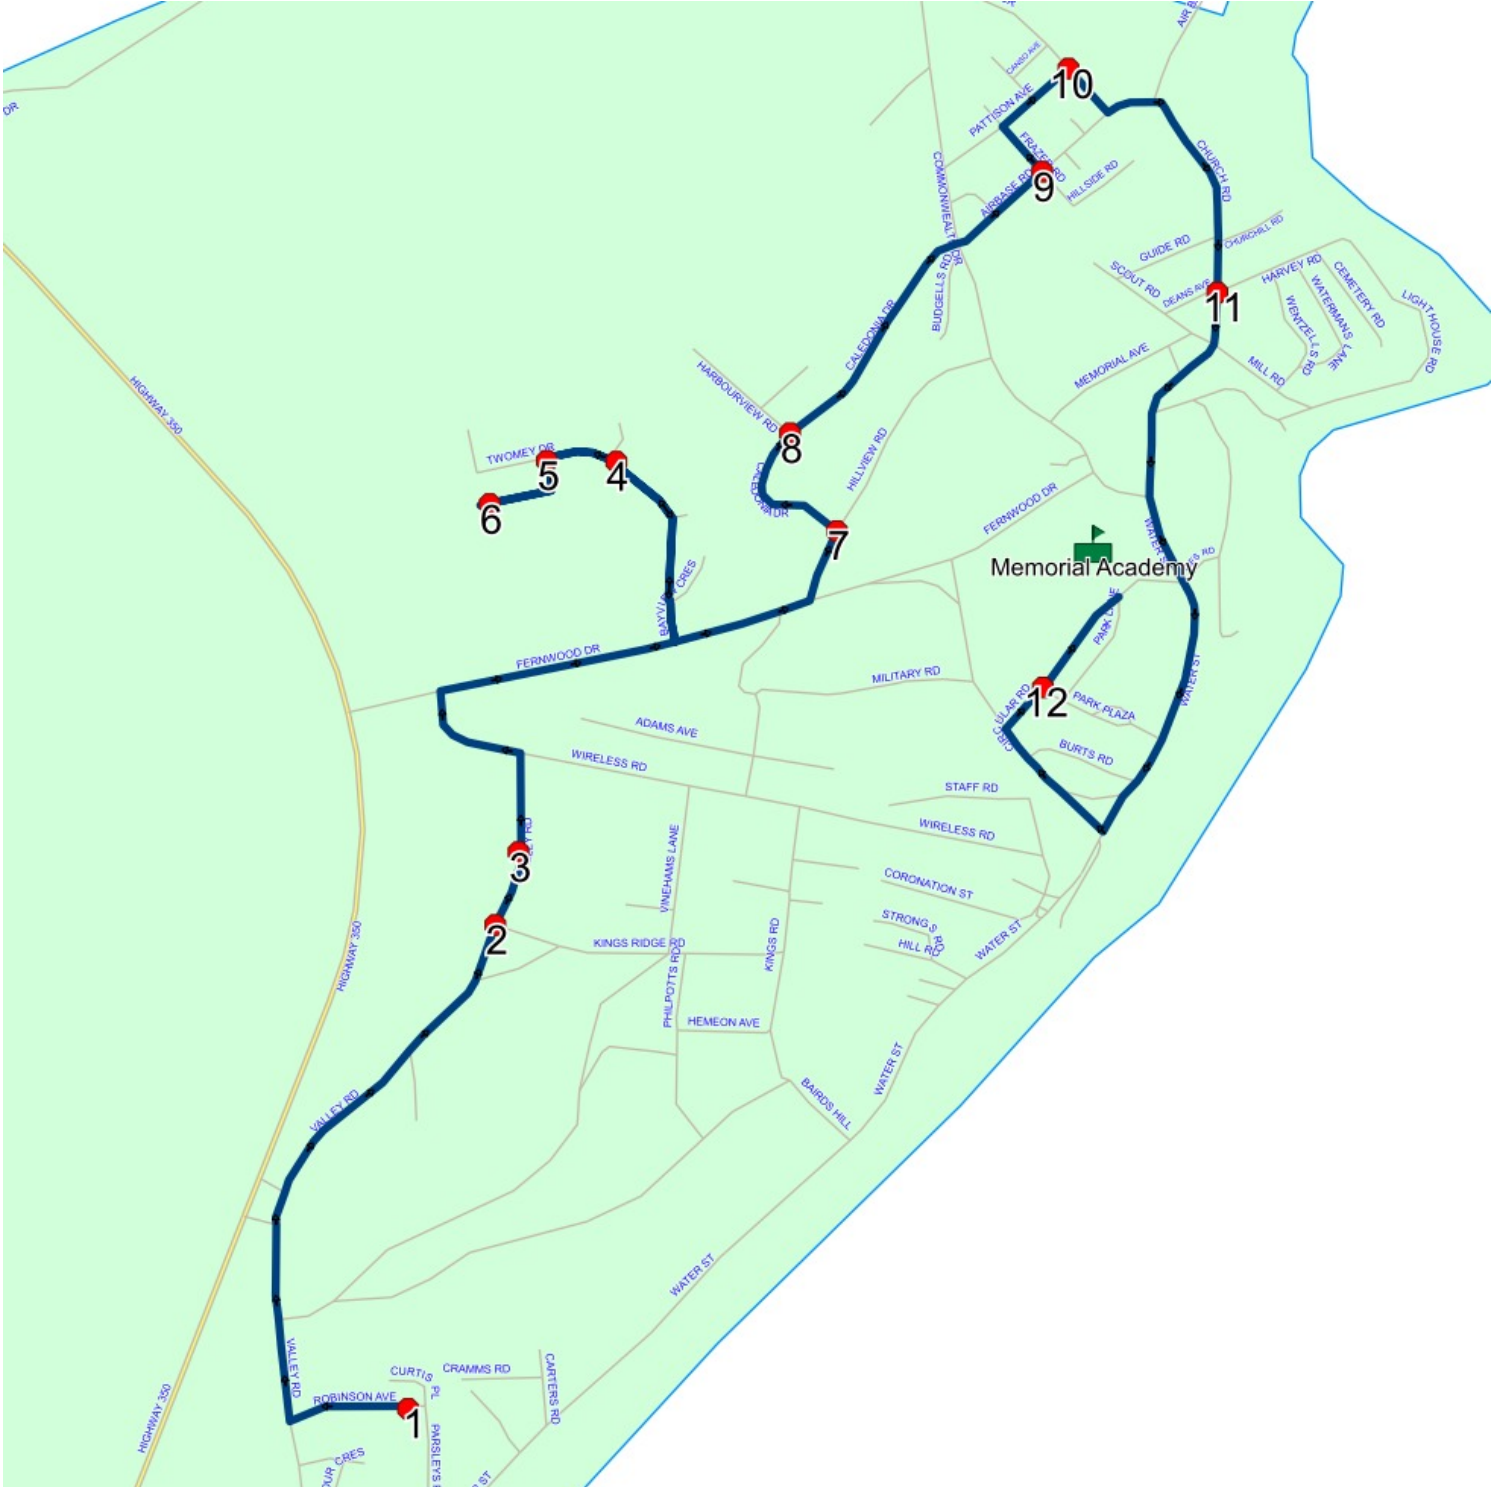

Route: LP 22 Run: MA 22A AM

Route: LP 22 Operator: Gov (Lewisporte)

Vehicle: 252-13

Description:

Schools: Memorial Academy (133)

Run: MA 22A AM

Schools: Memorial Academy

#	Arrival	Departure	Description	
1		7:45 AM	4 ROBINSON AVE; BOTWOOD; A0H	: 2025-06-30
2	7:48 AM	7:49 AM	KINGS RIDGE RD & VALLEY RD	: 2025-06-30
3	7:49 AM	7:50 AM	83 VALLEY RD	: 2025-06-30
4		7:54 AM	11 TWOMEY DR	
5	7:55 AM	7:56 AM	1 SMITH DR	
6	7:58 AM	7:59 AM	23 SMITH DR	
7	8:02 AM	8:03 AM	HILLVIEW RD; BOTWOOD & CALEDONIA RD; BOTWOOD	
8	8:04 AM	8:05 AM	CALEDONIA RD; BOTWOOD & HARBOURVIEW RD; BOTWOOD	
9		8:06 AM	AIRBASE RD; BOTWOOD & FRAZER RD; BOTWOOD	
10		8:08 AM	PATTISON AVE; BOTWOOD & MARINE DR; BOTWOOD	
11	8:10 AM	8:11 AM	CHURCH RD; BOTWOOD & HARVEY RD; BOTWOOD	: 2026-06-30
12	8:14 AM	8:15 AM	CIRCULAR RD; BOTWOOD & PARK PLAZA; BOTWOOD	
13	8:15 AM	8:17 AM	Memorial Academy Driveway	: 2025-06-30

Route: LP 22 Run: MA 22A AM