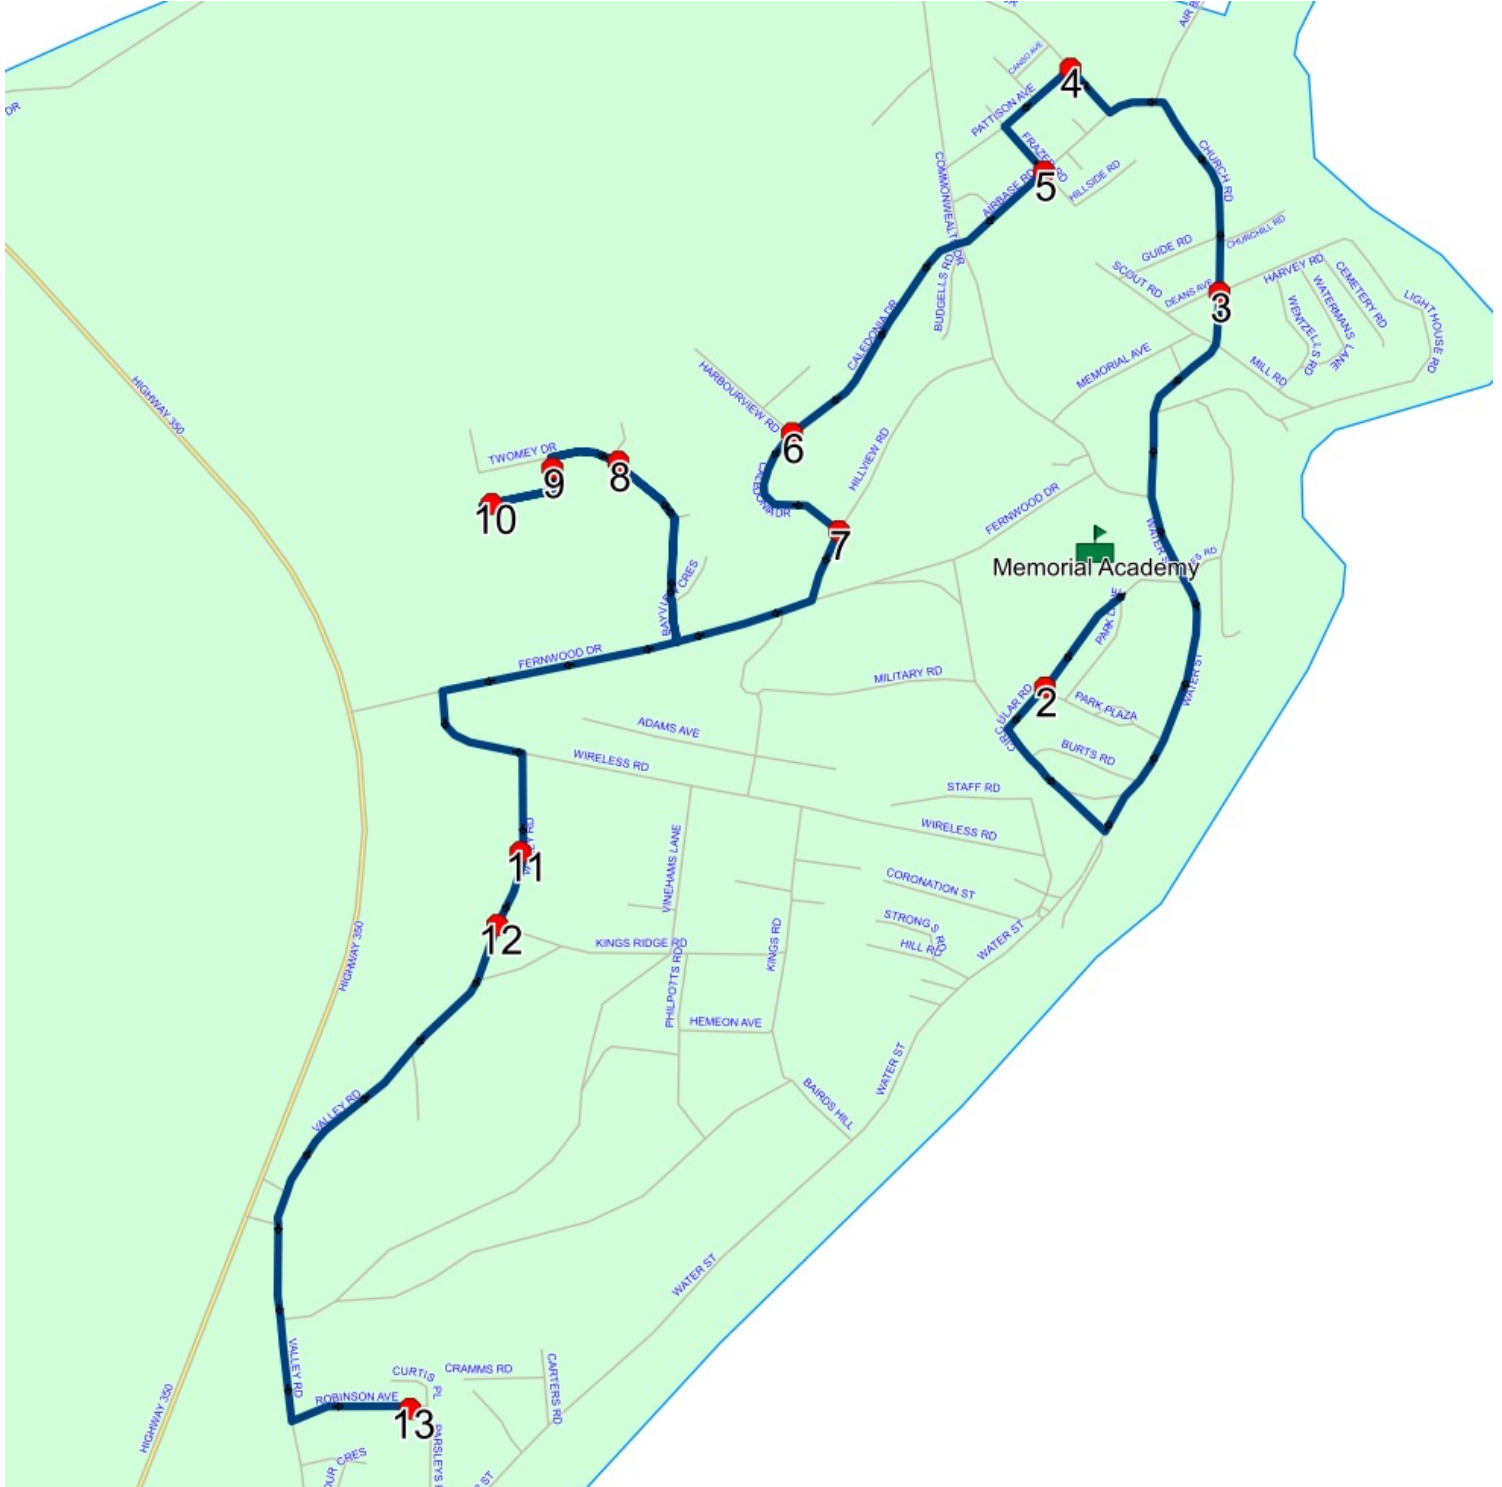

Route: LP 22 Run: MA 22A AM

Route: LP 22 Run: MA 22A PM

Route: LP 22 Operator: Gov (Lewisporte)
 Vehicle: 252-13
 Description:
 Schools: Memorial Academy (133)

Run: MA 22A PM

Schools: Memorial Academy

#	Arrival	Departure	Description	
1	2:20 PM	2:25 PM	Memorial Academy Driveway	: 2026-06-30
2	2:25 PM	2:26 PM	CIRCULAR RD; BOTWOOD & PARK PLAZA; BOTWOOD	
3	2:30 PM	2:31 PM	CHURCH RD; BOTWOOD & HARVEY RD; BOTWOOD	: 2026-06-30
4	2:32 PM	2:33 PM	PATTISON AVE; BOTWOOD & MARINE DR; BOTWOOD	
5	2:34 PM	2:35 PM	AIRBASE RD; BOTWOOD & FRAZER RD; BOTWOOD	
6	2:37 PM		CALEDONIA RD; BOTWOOD & HARBOURVIEW RD; BOTWOOD	
7	2:38 PM	2:39 PM	HILLVIEW RD; BOTWOOD & CALEDONIA RD; BOTWOOD	
8	2:41 PM	2:42 PM	11 TWOMEY DR	
9	2:43 PM		1 SMITH DR	
10	2:43 PM	2:44 PM	23 SMITH DR	
11	2:51 PM	2:52 PM	83 VALLEY RD	: 2025-06-30
12	2:52 PM	2:53 PM	KINGS RIDGE RD & VALLEY RD	: 2025-06-30
13	2:56 PM		4 ROBINSON AVE; BOTWOOD; A0H	: 2025-06-30

Route: LP 22 Run: MA 22A PM

Route: LP 24 Run: MA 24A AM

Route: LP 24

Operator: Gov (Lewisporte)

Vehicle: 364-18

Description:

Schools: Memorial Academy (133)

Run: MA 24A AM

Schools: Memorial Academy

#	Arrival	Departure	Description
1	7:47 AM	7:48 AM	11 SWANEE POOL RD
2	7:48 AM	7:49 AM	3 SWANEE POOL RD
3	7:51 AM	7:52 AM	17 WATER ST
4	7:52 AM	7:53 AM	26 WATER ST
5		7:55 AM	33 VALLEY RD
6	7:56 AM	7:57 AM	12 ROBINSON AVE
7	7:58 AM	7:59 AM	79 WATER ST
8		7:59 AM	97 WATER ST
9	8:00 AM	8:01 AM	149 WATER ST
10		8:02 AM	201 WATER ST
11		8:04 AM	5 WIRELESS RD; BOTWOOD; A0H
12	8:06 AM	8:07 AM	KINGS RD; BOTWOOD & KINGS RIDGE RD; BOTWOOD
13	8:10 AM	8:11 AM	WIRELESS RD; BOTWOOD & VINEHAMS LANE; BOTWOOD
14	8:11 AM	8:12 AM	ADAMS AVE; BOTWOOD & ADAMS AVE; BOTWOOD : 2026-06-30
15	8:15 AM	8:18 AM	Memorial Academy Driveway

Route: LP 24 Run: MA 24A AM

Route: LP 24 Run: MA 24A PM

Route: LP 24

Operator: Gov (Lewisporte)

Vehicle: 364-18

Description:

Schools: Memorial Academy (133)

Run: MA 24A PM