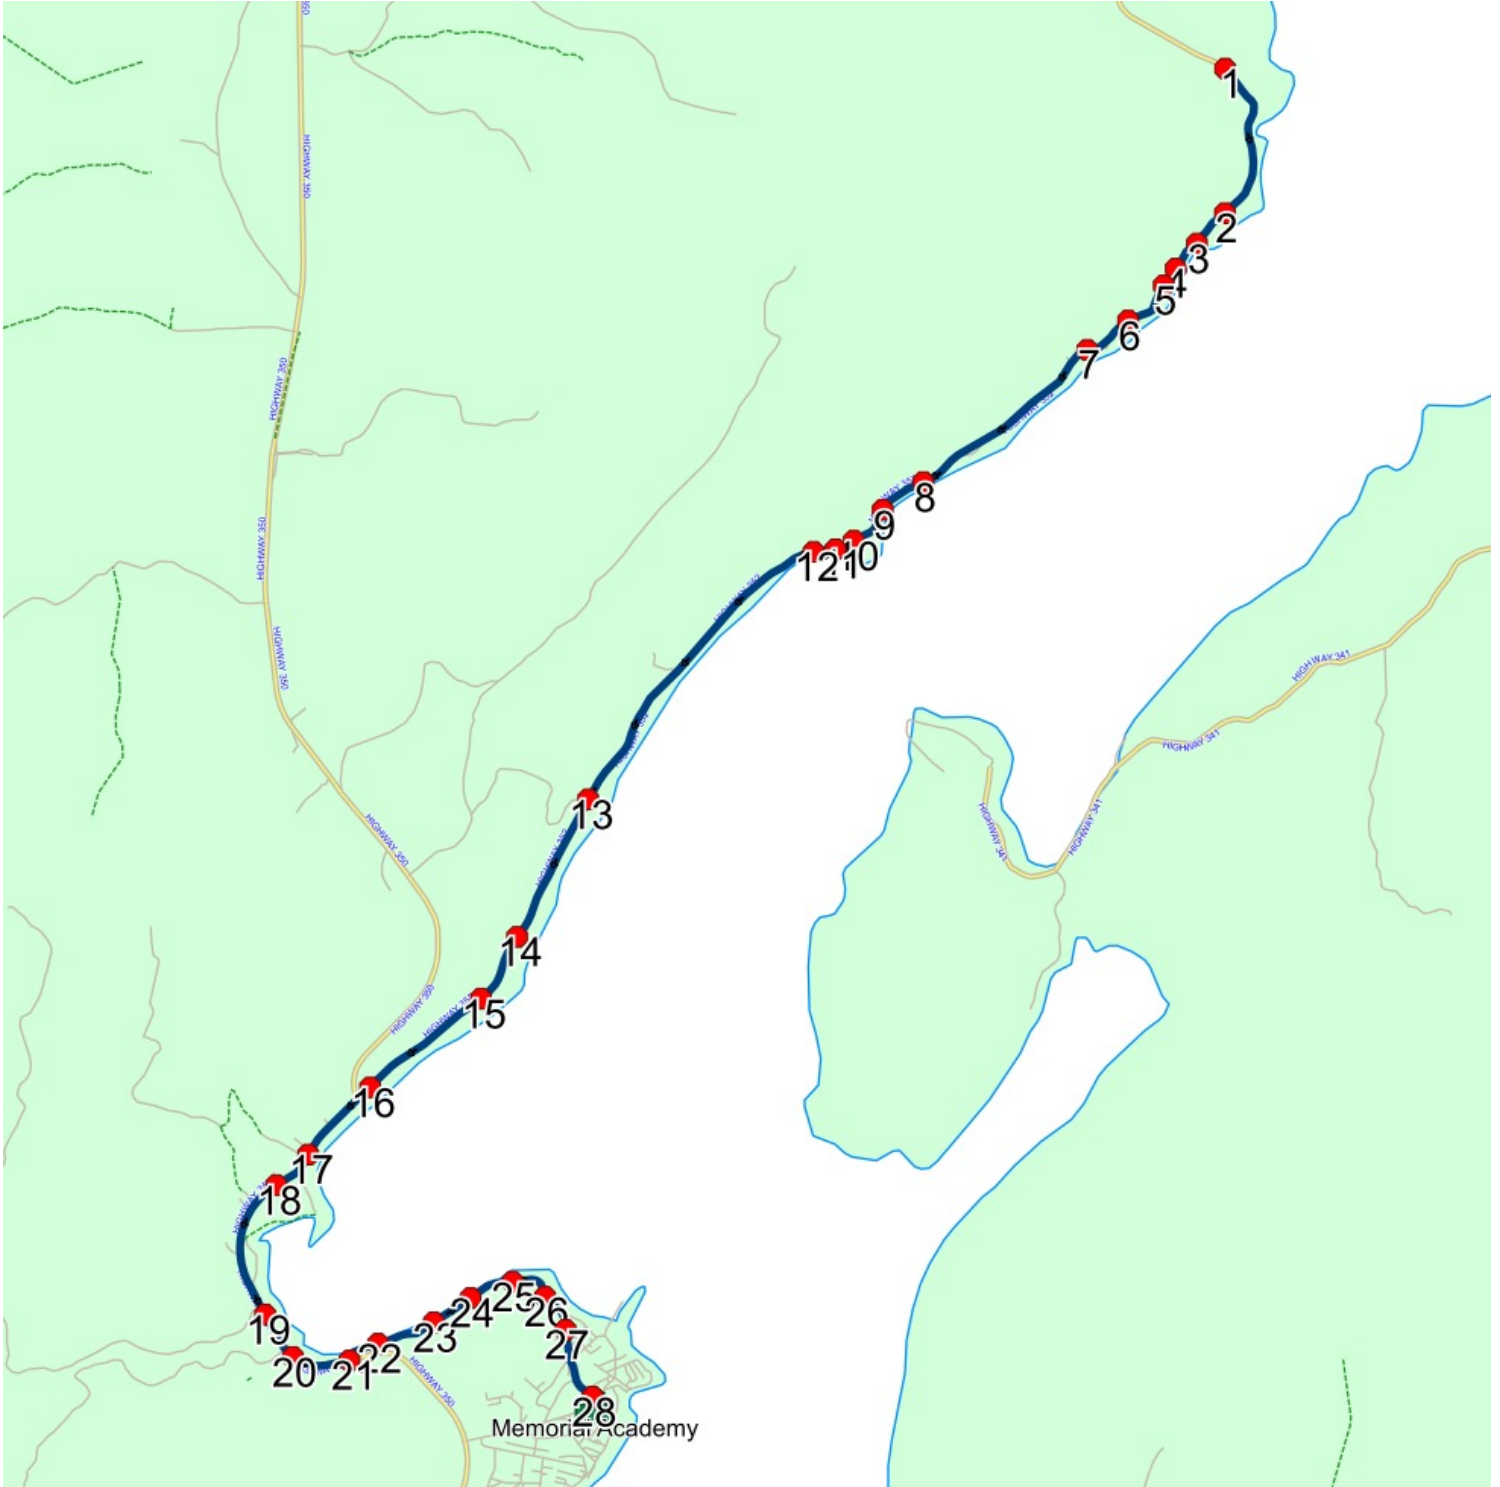

Route: LP 27 Run: MA 27 AM

Route: LP 27 Operator: Gov (Lewisporte)
Vehicle: 325-15
Description:
Schools: Memorial Academy (133)

Run: MA 27 AM

Schools: Memorial Academy

#	Arrival	Departure	Description
1		7:37 AM	TURNAROUND - POINT OF BAY
2	7:39 AM	7:40 AM	170 MAIN ST; POINT OF BAY; A0G
3		7:40 AM	150 Pt of Bay
4		7:40 AM	134 Pt. of Bay
5		7:41 AM	124 Pt of Bay
6		7:41 AM	111 Pt of Bay
7		7:42 AM	97 MAIN ST; POINT OF BAY; A0G
8		7:44 AM	121 HIGHWAY 352; PHILLIPS HEAD; A0G
9		7:45 AM	97 HIGHWAY 352; PHILLIPS HEAD; A0G
10		7:46 AM	69 HIGHWAY 352; PHILLIPS HEAD; A0G
11		7:47 AM	55 HIGHWAY 352; DIVISION NO 8, SUBD E; A0G
12	7:47 AM	7:48 AM	HIGHWAY 352; PHILLIPS HEAD & MARCHS LANE; PHILLIPS HEAD
13	7:51 AM	7:52 AM	441 MAIN ST; NORTHERN ARM; A0G
14		7:53 AM	302 NORTHERN ARM
15		7:54 AM	269 Northern Arm
16		7:56 AM	216 MAIN ST; NORTHERN ARM; A0G
17	7:57 AM	7:58 AM	128 NORTHERN ARM (Roxannes Varsity)
18		7:58 AM	HIGHWAY 350 & SUNSET DR
19		8:00 AM	33 Northern Arm
20		8:01 AM	356 HIGHWAY 350; BOTWOOD; A0H
21		8:02 AM	314 HIGHWAY 350; BOTWOOD; A0H
22		8:03 AM	24 SACREYS RD
23	8:05 AM	8:06 AM	202 COMMONWEALTH DR
24	8:06 AM	8:07 AM	180 COMMONWEALTH DR
25	8:08 AM	8:09 AM	HOLLETT PL
26		8:10 AM	90 COMMONWEALTH DR
27	8:11 AM	8:12 AM	CONFEDERATION PL & COMMONWEALTH DR : 2026-06-30
28	8:13 AM	8:14 AM	CANNINGS LANE; BOTWOOD & COMMONWEALTH DR; BOTWOOD
29	8:15 AM	8:17 AM	Memorial Academy Driveway

Route: LP 27 Run: MA 27 AM