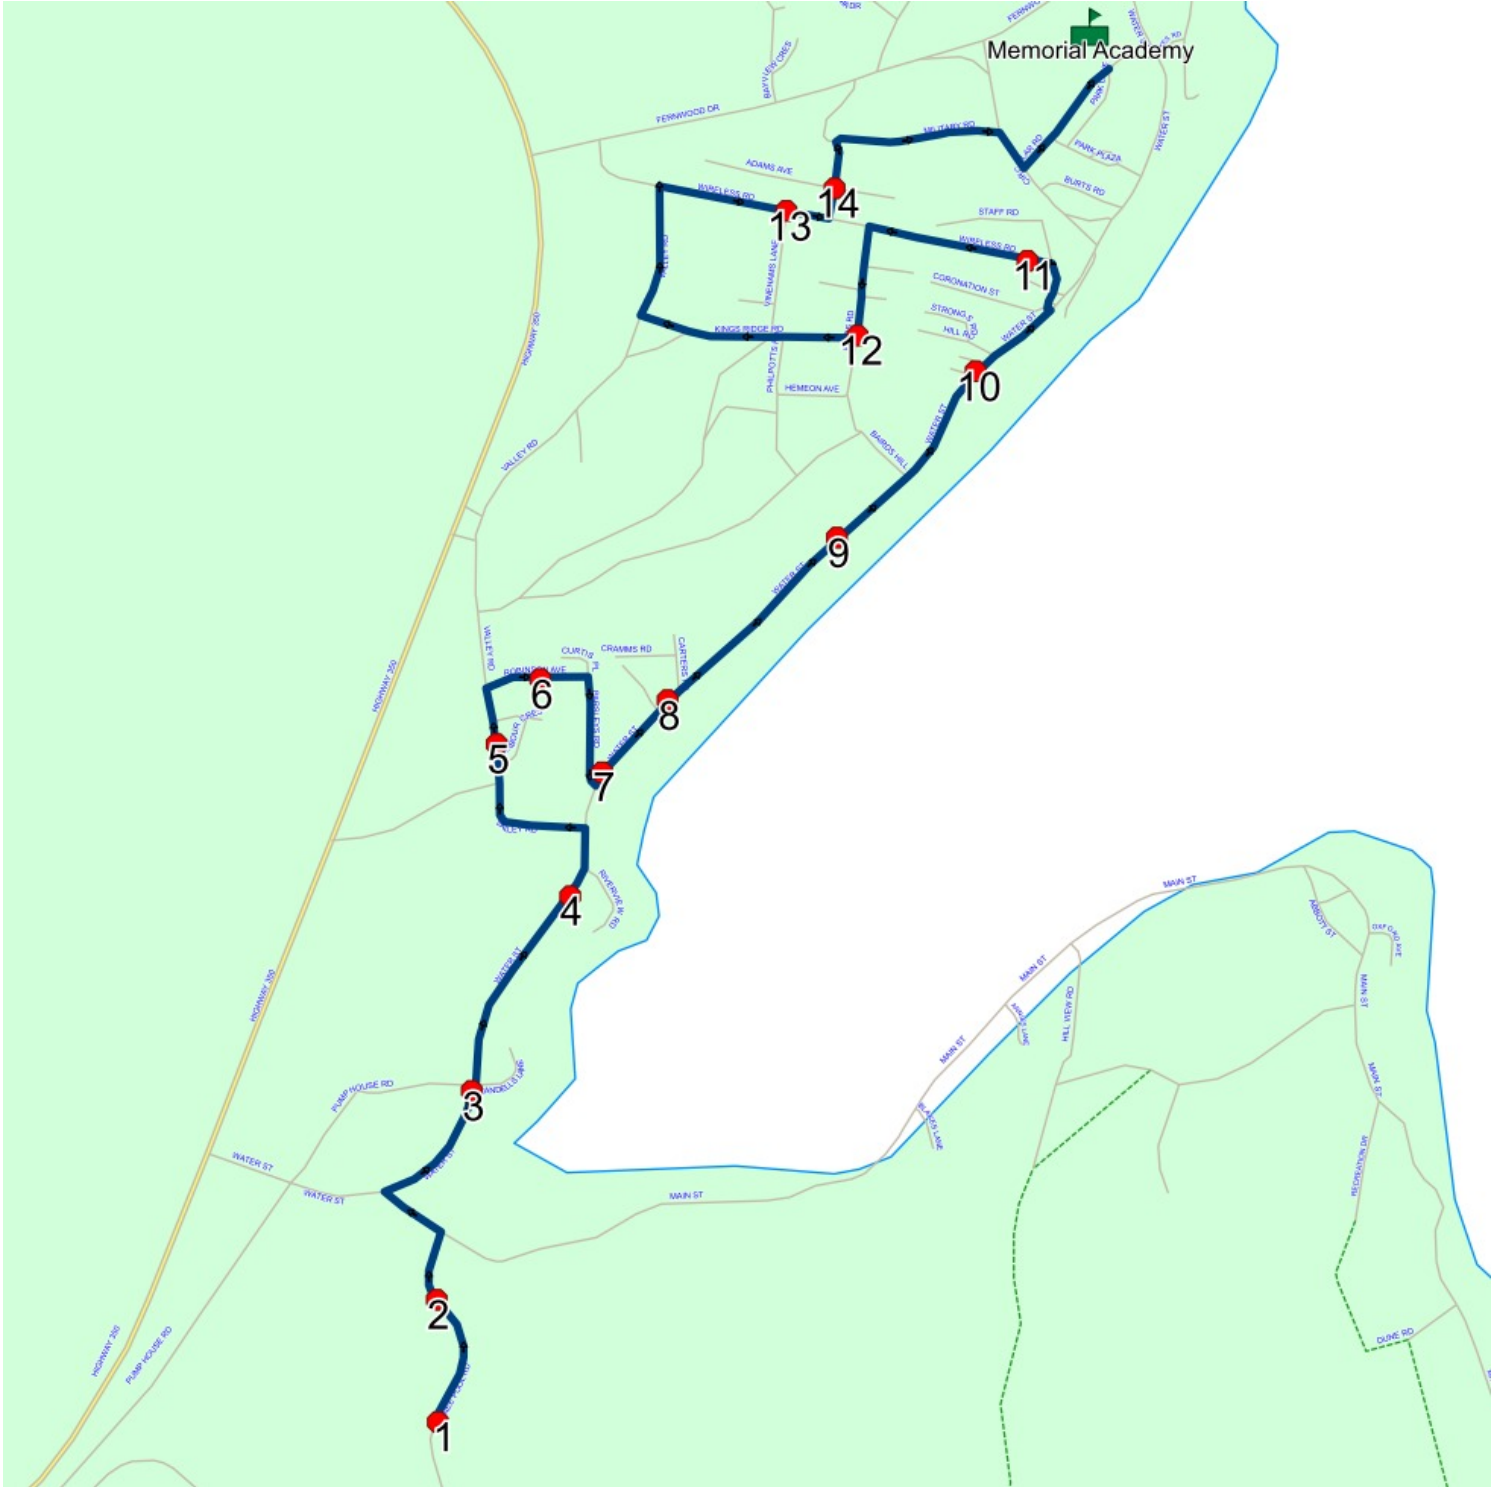

Route: LP 22 Run: MA 22A PM

Route: LP 24 Run: MA 24A AM

Route: LP 24

Operator: Gov (Lewisporte)

Vehicle: 364-18

Description:

Schools: Memorial Academy (133)

Run: MA 24A AM

Schools: Memorial Academy

#	Arrival	Departure	Description
1	7:47 AM	7:48 AM	11 SWANEE POOL RD
2	7:48 AM	7:49 AM	3 SWANEE POOL RD
3	7:51 AM	7:52 AM	17 WATER ST
4	7:52 AM	7:53 AM	26 WATER ST
5		7:55 AM	33 VALLEY RD
6	7:56 AM	7:57 AM	12 ROBINSON AVE
7	7:58 AM	7:59 AM	79 WATER ST
8		7:59 AM	97 WATER ST
9	8:00 AM	8:01 AM	149 WATER ST
10		8:02 AM	201 WATER ST
11		8:04 AM	5 WIRELESS RD; BOTWOOD; A0H
12	8:06 AM	8:07 AM	KINGS RD; BOTWOOD & KINGS RIDGE RD; BOTWOOD
13	8:10 AM	8:11 AM	WIRELESS RD; BOTWOOD & VINEHAMS LANE; BOTWOOD
14	8:11 AM	8:12 AM	ADAMS AVE; BOTWOOD & ADAMS AVE; BOTWOOD : 2026-06-30
15	8:15 AM	8:18 AM	Memorial Academy Driveway

Route: LP 24 Run: MA 24A AM

Route: LP 24 Run: MA 24A PM

Route: LP 24

Operator: Gov (Lewisporte)

Vehicle: 364-18

Description:

Schools: Memorial Academy (133)

Run: MA 24A PM

Route: LP 27 Run: MA 27 PM