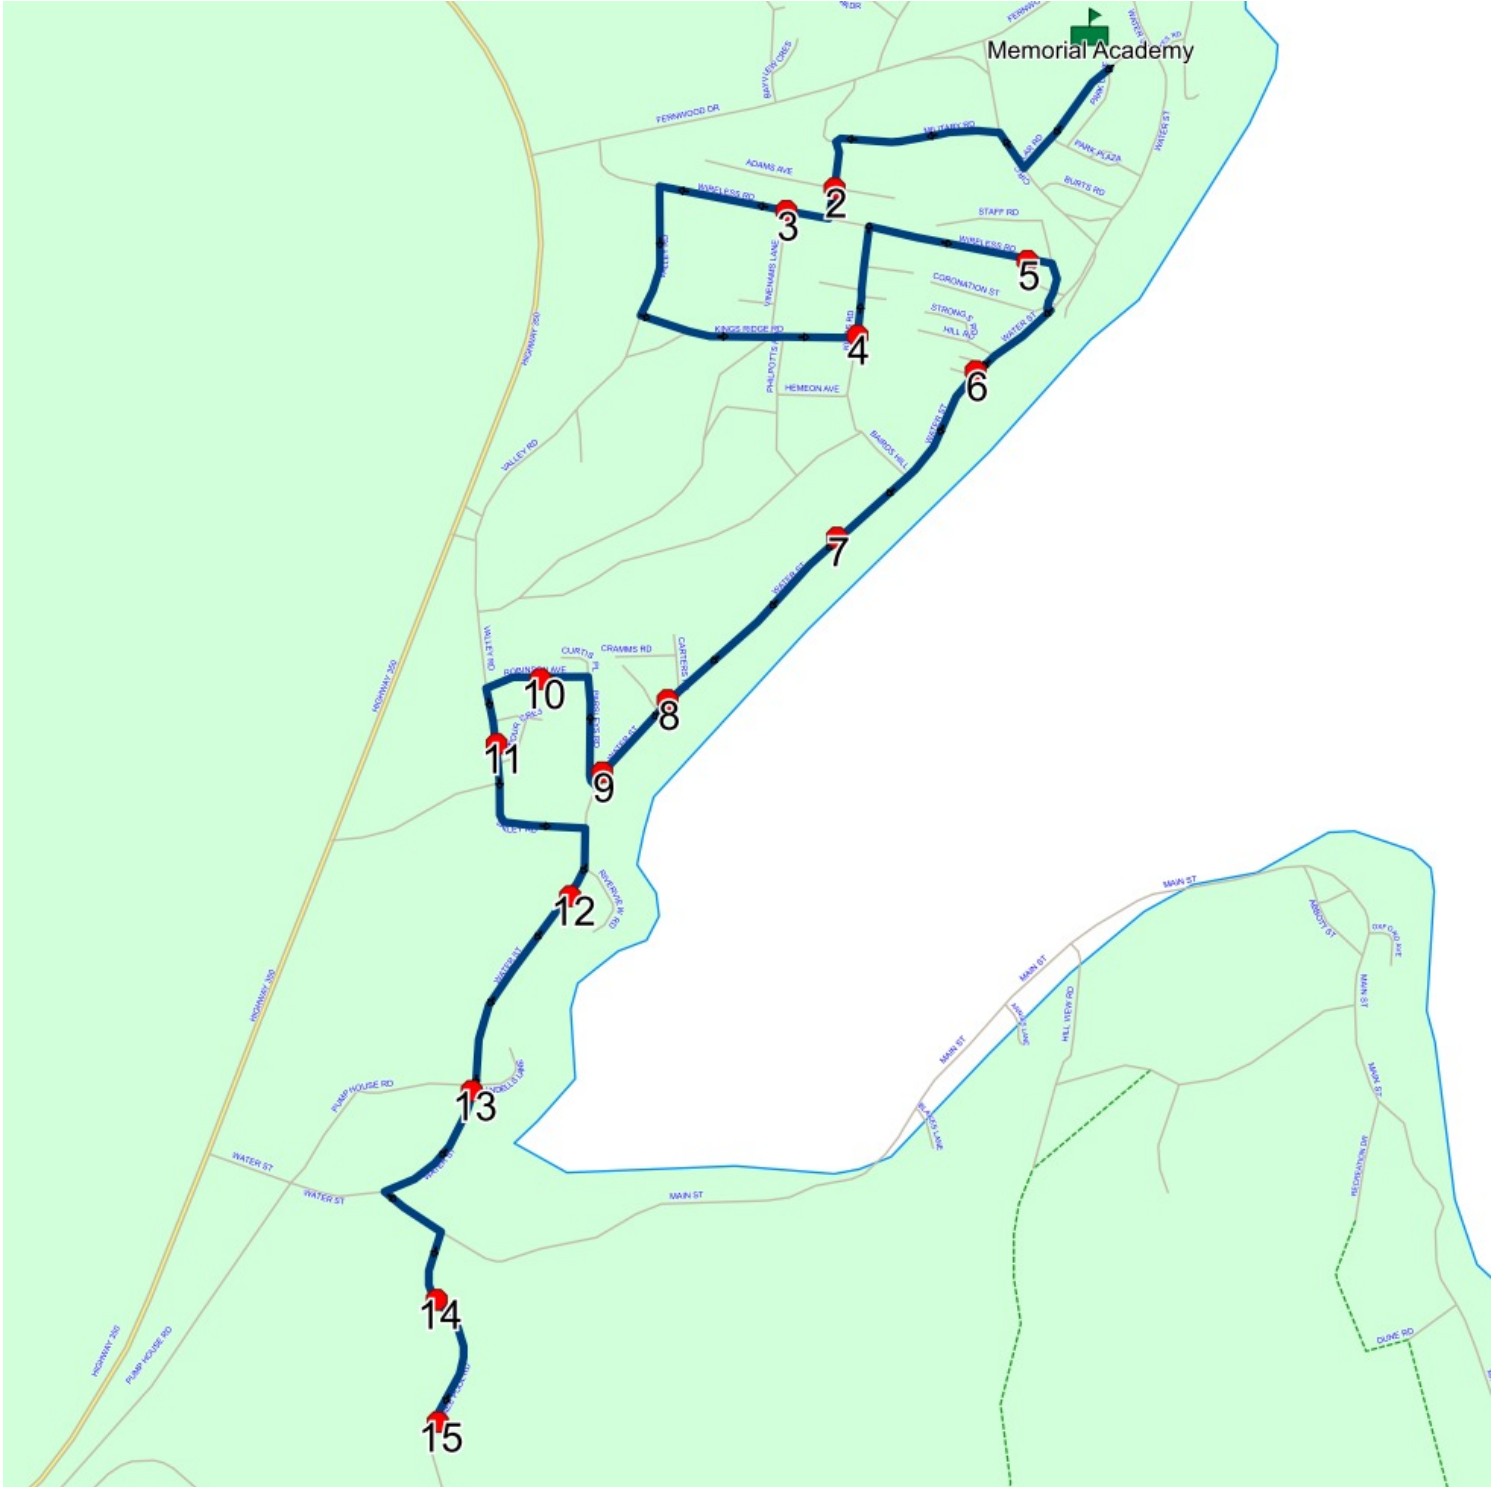

Route: LP 24 Run: MA 24A AM

Route: LP 24 Run: MA 24A PM

Route: LP 24

Operator: Gov (Lewisporte)

Vehicle: 364-18

Description:

Schools: Memorial Academy (133)

Run: MA 24A PM

Schools: Memorial Academy

#	Arrival	Departure	Description	
1	2:20 PM	2:25 PM	Memorial Academy Driveway	: 2026-06-30
2	2:28 PM	2:29 PM	ADAMS AVE; BOTWOOD & ADAMS AVE; BOTWOOD	: 2026-06-30
3	2:30 PM		WIRELESS RD; BOTWOOD & VINEHAMS LANE; BOTWOOD	
4	2:34 PM		KINGS RD; BOTWOOD & KINGS RIDGE RD; BOTWOOD	
5	2:36 PM	2:37 PM	5 WIRELESS RD; BOTWOOD; A0H	
6	2:38 PM	2:39 PM	201 WATER ST	
7	2:40 PM		149 WATER ST	
8	2:41 PM	2:42 PM	97 WATER ST	
9	2:42 PM	2:43 PM	79 WATER ST	
10	2:44 PM	2:45 PM	12 ROBINSON AVE	
11	2:46 PM	2:47 PM	33 VALLEY RD	
12	2:48 PM	2:49 PM	26 WATER ST	
13	2:49 PM	2:50 PM	17 WATER ST	
14	2:52 PM	2:53 PM	3 SWANEE POOL RD	
15	2:53 PM	2:54 PM	11 SWANEE POOL RD	

Route: LP 24 Run: MA 24A PM

Route: LP 25 Run: MA 25A PM

Route: LP 25 Operator: Gov (Lewisporte)
 Vehicle: 290-14
 Description:
 Schools: Memorial Academy (133)

Run: MA 25A PM

Schools: Memorial Academy

#	Arrival	Departure	Description	
1	2:20 PM	2:25 PM	Memorial Academy Driveway	: 2026-06-30
2	2:33 PM		52 MAIN ST	
3	2:34 PM	2:35 PM	BLAKES LANE & MAIN ST	
4	2:35 PM		116 MAIN ST - SALVATION ARMY CHURCH	
5	2:35 PM	2:36 PM	MAIN ST & HILLVIEW RD	
6	2:36 PM		142 MAIN ST	
7	2:36 PM	2:37 PM	162 MAIN ST	
8	2:37 PM	2:38 PM	187 MAIN ST	
9	2:38 PM	2:39 PM	190 MAIN ST	
10	2:39 PM	2:40 PM	217 MAIN ST (ACROSS FROM 204 MAIN ST)	: 2026-06-30
11	2:40 PM		228 MAIN ST	
12	2:41 PM		245 MAIN ST	: 2025-06-30
13	2:42 PM		261 MAIN ST; PETERVIEW; AOH	: 2026-06-30
14	2:43 PM		290 MAIN ST	
15	2:43 PM		312 MAIN ST - PETERVIEW	
16	2:44 PM		330 MAIN ST	
17	2:44 PM		348 MAIN ST	
18	2:45 PM		370 MAIN ST	
19	2:46 PM		359 MAIN ST (Peterview)	
20	2:47 PM		MAIN ST - PETERVIEW	
21	2:47 PM		MAIN ST- PETERVIEW	

Route: LP 27 Run: MA 27 PM