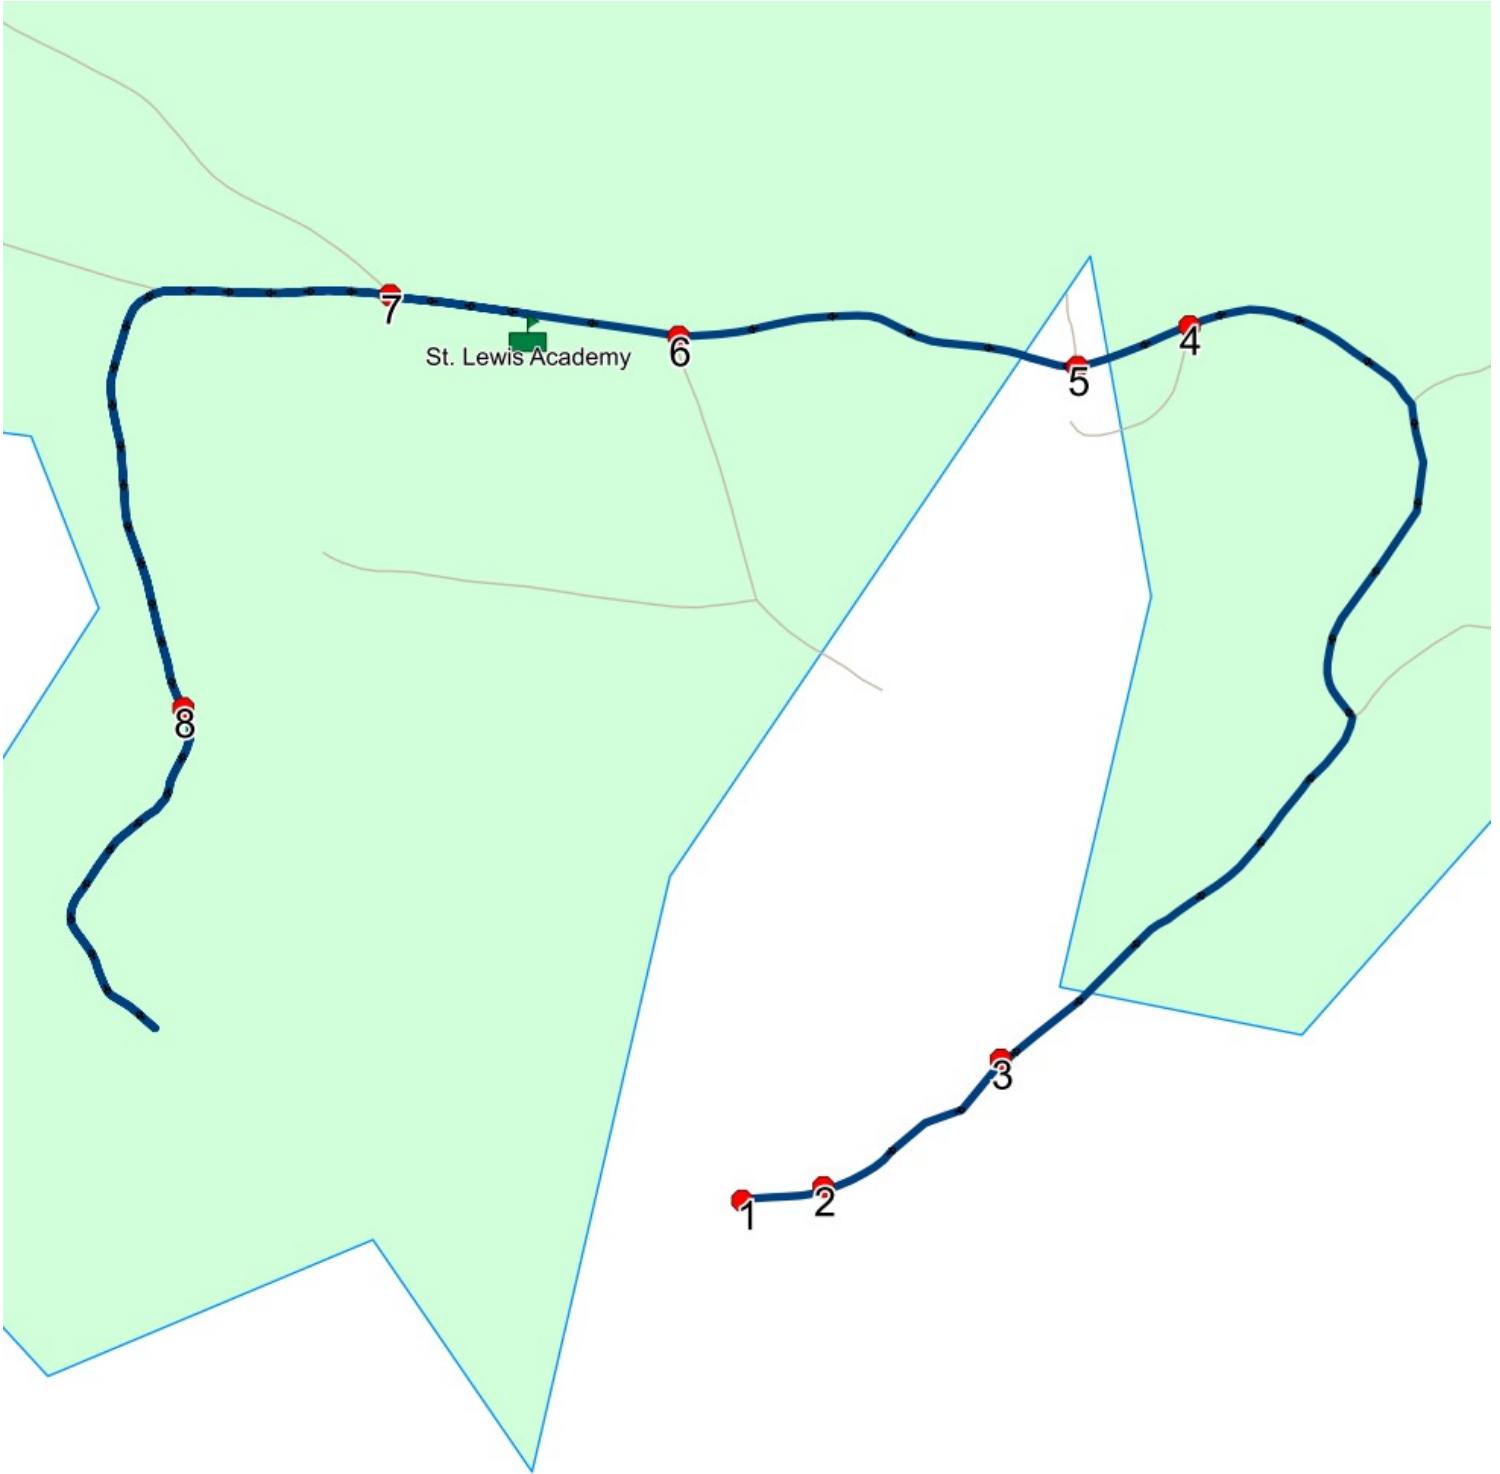

#	Arrival	Departure	Description
1		8:12 AM	FISHERMANS POINT RD
2		8:12 AM	10 FISHERMANS POINT RD
3		8:13 AM	34 FISHERMANS POINT RD
4		8:17 AM	MAIN RD; ST. LEWIS & HARBOURVIEW RD; ST. LEWIS
5		8:18 AM	MAIN RD; ST. LEWIS & MAIN RD; ST. LEWIS
6	8:19 AM	8:20 AM	MAIN RD; ST. LEWIS & MAIN RD; ST. LEWIS
7	8:20 AM	8:21 AM	HILLVIEW RD; ST. LEWIS & MAIN RD; ST. LEWIS
8	8:27 AM	8:28 AM	FRANKIES COVE RD
9	8:30 AM	8:31 AM	St. Lewis Academy Driveway

Route: 23-217-1 Run: 23-217-1 AM

#	Arrival	Departure	Description
1	3:04 PM	3:05 PM	St. Lewis Academy Driveway
2	3:05 PM	3:06 PM	HILLVIEW RD; ST. LEWIS & MAIN RD; ST. LEWIS
3	3:08 PM		FRANKIES COVE RD
4	3:16 PM		MAIN RD; ST. LEWIS & MAIN RD; ST. LEWIS
5	3:17 PM	3:18 PM	MAIN RD; ST. LEWIS & MAIN RD; ST. LEWIS
6	3:18 PM	3:19 PM	MAIN RD; ST. LEWIS & HARBOURVIEW RD; ST. LEWIS
7	3:22 PM		34 FISHERMANS POINT RD
8	3:23 PM	3:24 PM	10 FISHERMANS POINT RD
9	3:24 PM		FISHERMANS POINT RD

Route: 23-217-1 Run: 23-217-1 PM