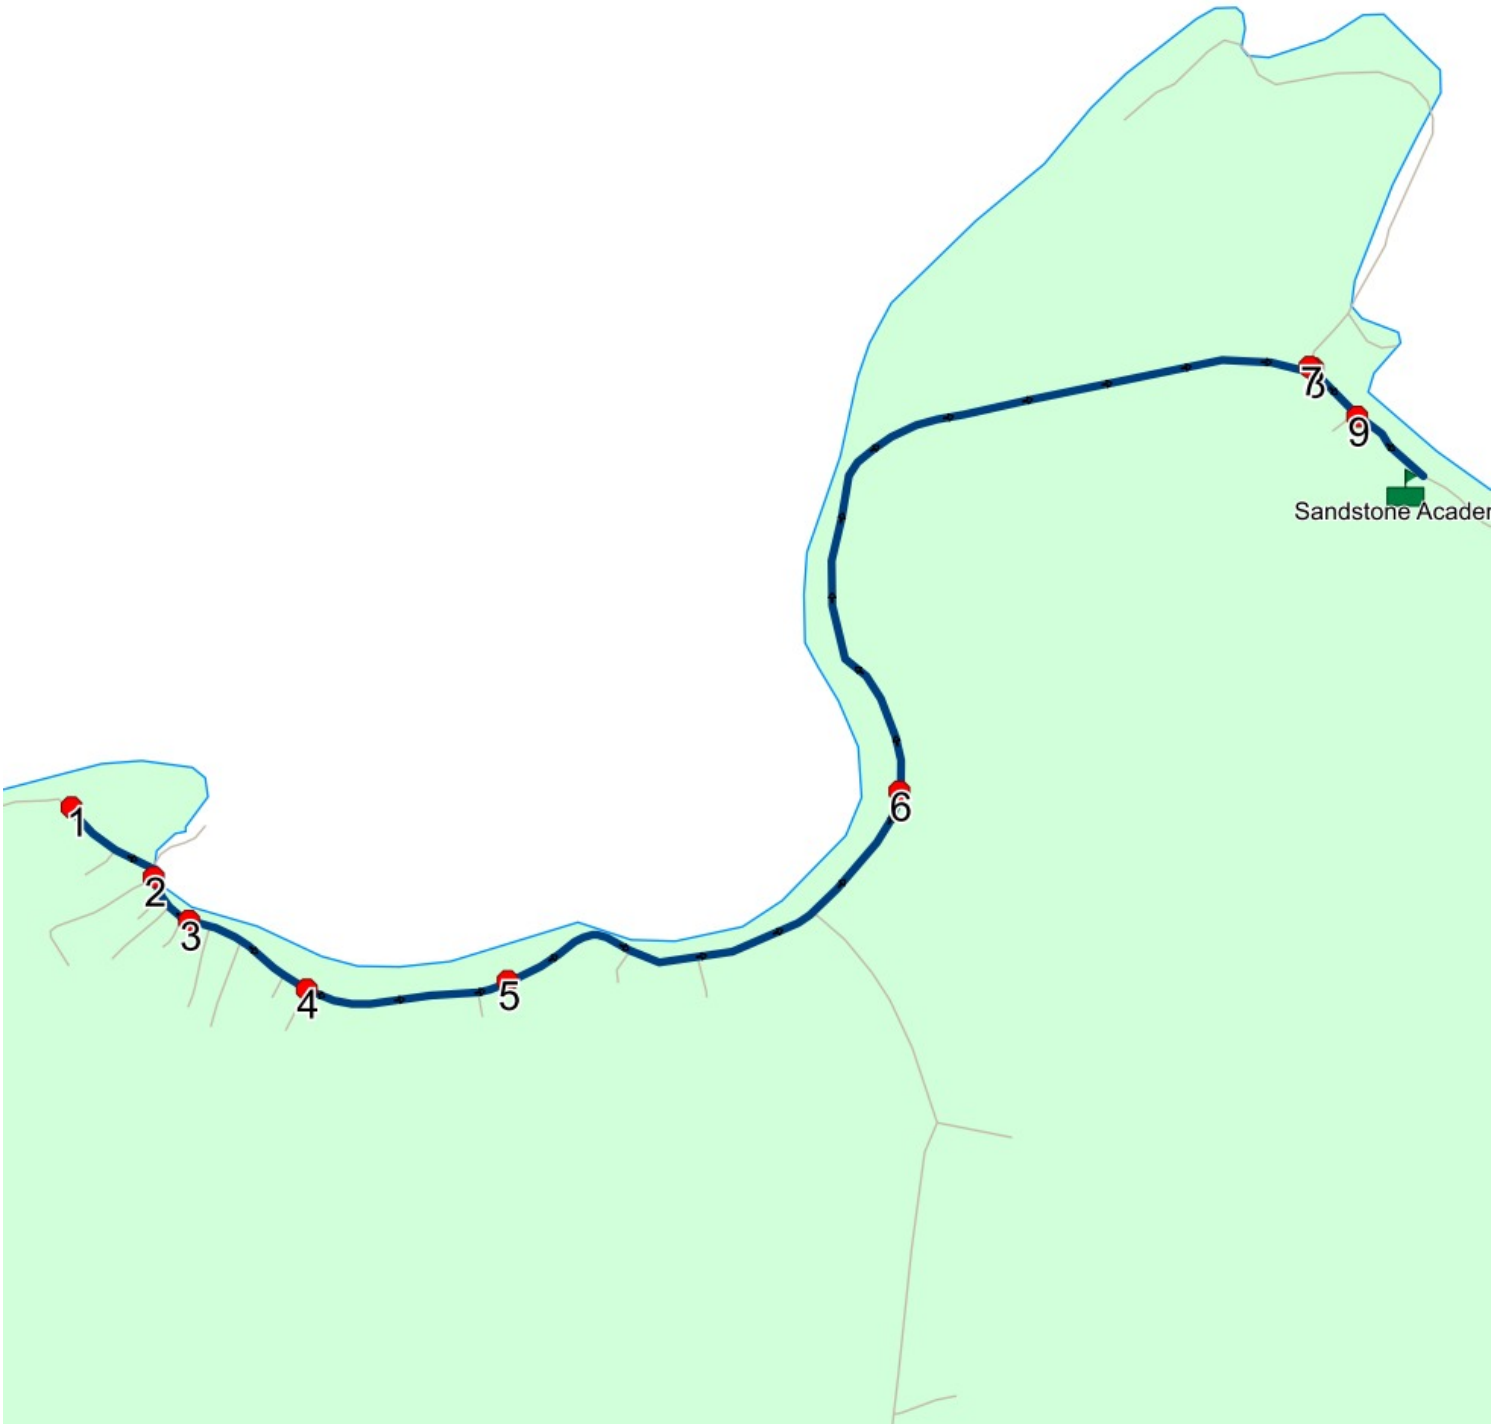

Route: SF 21 Run: SA 21 AM

Route: SF 21

Operator: Gov (Summerford)

Vehicle: 376-18

Description:

Schools: Sandstone Academy (188)

Run: SA 21 AM

Schools: Sandstone Academy

#	Arrival	Departure	Description
1		8:29 AM	TURN AROUND END OF FOGO VIEW DRIVE - ASPEN COVE
2		8:30 AM	OLD STORE - ASPEN COVE
3		8:32 AM	JUST PAST OLD CHURCH
4		8:32 AM	MAIN ST & BIRCH ST (CONVENIENCE STORE)
5		8:33 AM	41 MAIN ST - ASPEN COVE
6		8:35 AM	1ST HOUSE AFTER BRANCH ROAD
7	8:38 AM	8:39 AM	SEAVIEW DR; LADLE COVE & SEAVIEW DR; LADLE COVE
8		8:39 AM	1 SEAVIEW DR; LADLE COVE; A0G
9	8:39 AM	8:40 AM	22 SEAVIEW DR; LADLE COVE; A0G
10	8:40 AM	8:41 AM	Sandstone Academy

Route: SF 21 Run: SA 21 AM

Route: SF 21 Run: SA 21 PM

Route: SF 21

Operator: Gov (Summerford)

Vehicle: 376-18

Description:

Schools: Sandstone Academy (188)

Run: SA 21 PM

Route: SF 21 Run: SA 21 PM