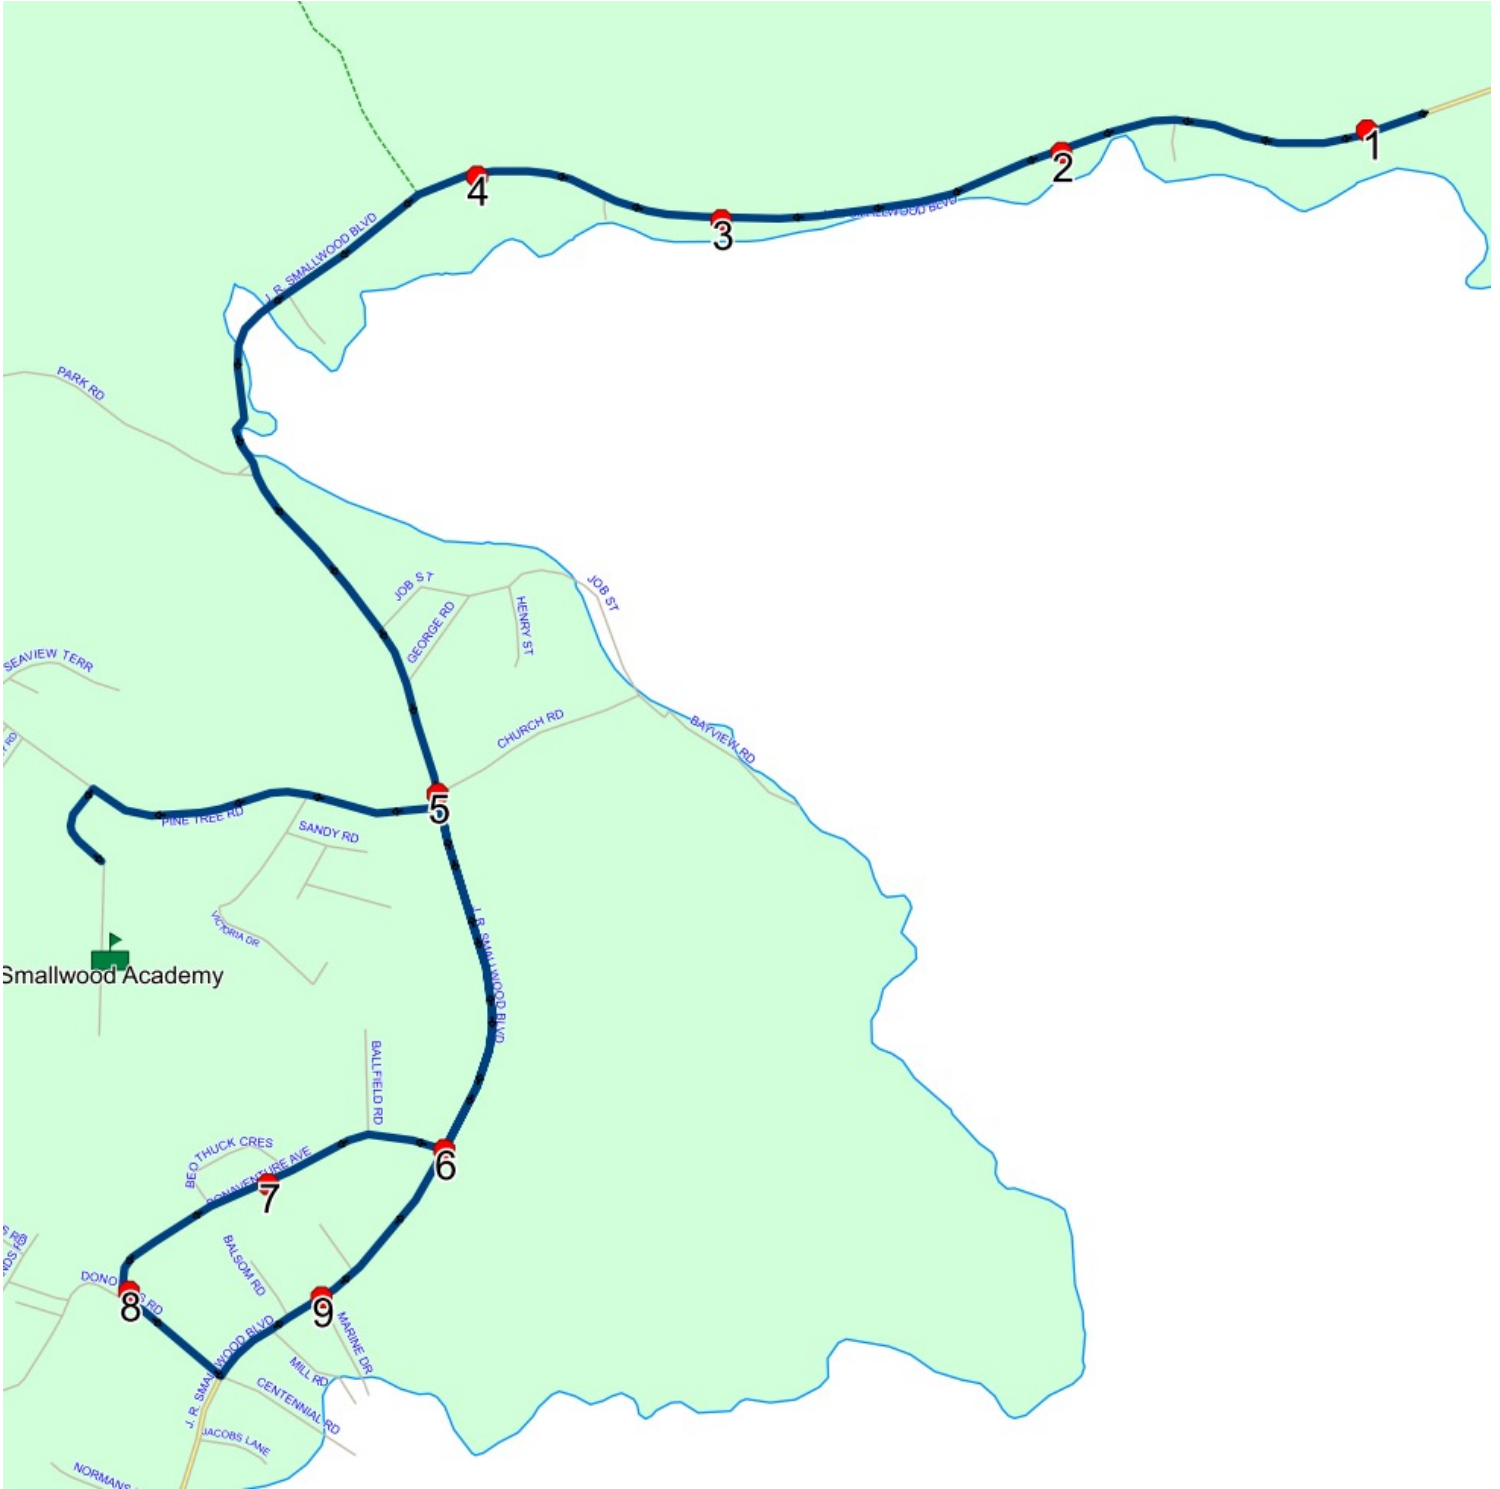

Schools: Smallwood Academy

#	Arrival	Departure	Description
1	2:40 PM	2:55 PM	Smallwood Academy : 2025-06-30
2	2:55 PM	2:56 PM	PINE TREE RD; GAMBO & VICTORIA DR; GAMBO
3	2:57 PM	2:58 PM	PINE TREE RD; GAMBO & VALLEY RD; GAMBO
4	2:58 PM	2:59 PM	PINE TREE RD; GAMBO & SUNSET PL; GAMBO
5	3:02 PM	3:03 PM	4 PARK RD; GAMBO
6	3:03 PM	3:04 PM	J. R. SMALLWOOD BLVD; GAMBO & PARK RD; GAMBO : 2025-06-30
7	3:04 PM	3:05 PM	445 J. R. SMALLWOOD BLVD
8	3:06 PM	3:07 PM	JOB ST; GAMBO & HENRY ST; GAMBO
9	3:08 PM		CHURCH RD; GAMBO & BAYVIEW RD; GAMBO

Route: GAN 32 Run: SMA 32 PM

Route: GAN 33 Run: SMA 33 AM

Route: GAN 33

Operator: Gov (Gander)

Vehicle: 452-21

Description:

Schools: Smallwood Academy (416)

Run: SMA 33 AM

Schools: Smallwood Academy

#	Arrival	Departure	Description	
1		8:24 AM	606 J R SMALLWOOD BLVD	: 2026-06-30
2		8:25 AM	584 J. R. SMALLWOOD BLVD (Recycling Depot)	
3	8:26 AM	8:27 AM	546 J R SMALLWOOD BLVD	
4	8:27 AM	8:28 AM	518 J R SMALLWOOD BLVD	
5		8:29 AM	J. R. SMALLWOOD BLVD & CHURCH RD	: 2026-06-30
6		8:30 AM	J. R. SMALLWOOD BLVD; GAMBO & BONAVENTURE AVE; GAMBO	
7		8:32 AM	24 BONAVENTURE AVE; GAMBO; A0G	
8	8:33 AM	8:34 AM	2 BONAVENTURE AVE	
9	8:36 AM	8:37 AM	MARINE DR & J. R. SMALLWOOD BLVD	: 2025-06-30
10	8:40 AM	8:42 AM	Smallwood Academy	: 2025-06-30

Route: GAN 33 Run: SMA 33 AM

Route: GAN 33 Run: SMA 33 PM

Route: GAN 33

Operator: Gov (Gander)

Vehicle: 452-21

Description:

Schools: Smallwood Academy (416)

Run: SMA 33 PM