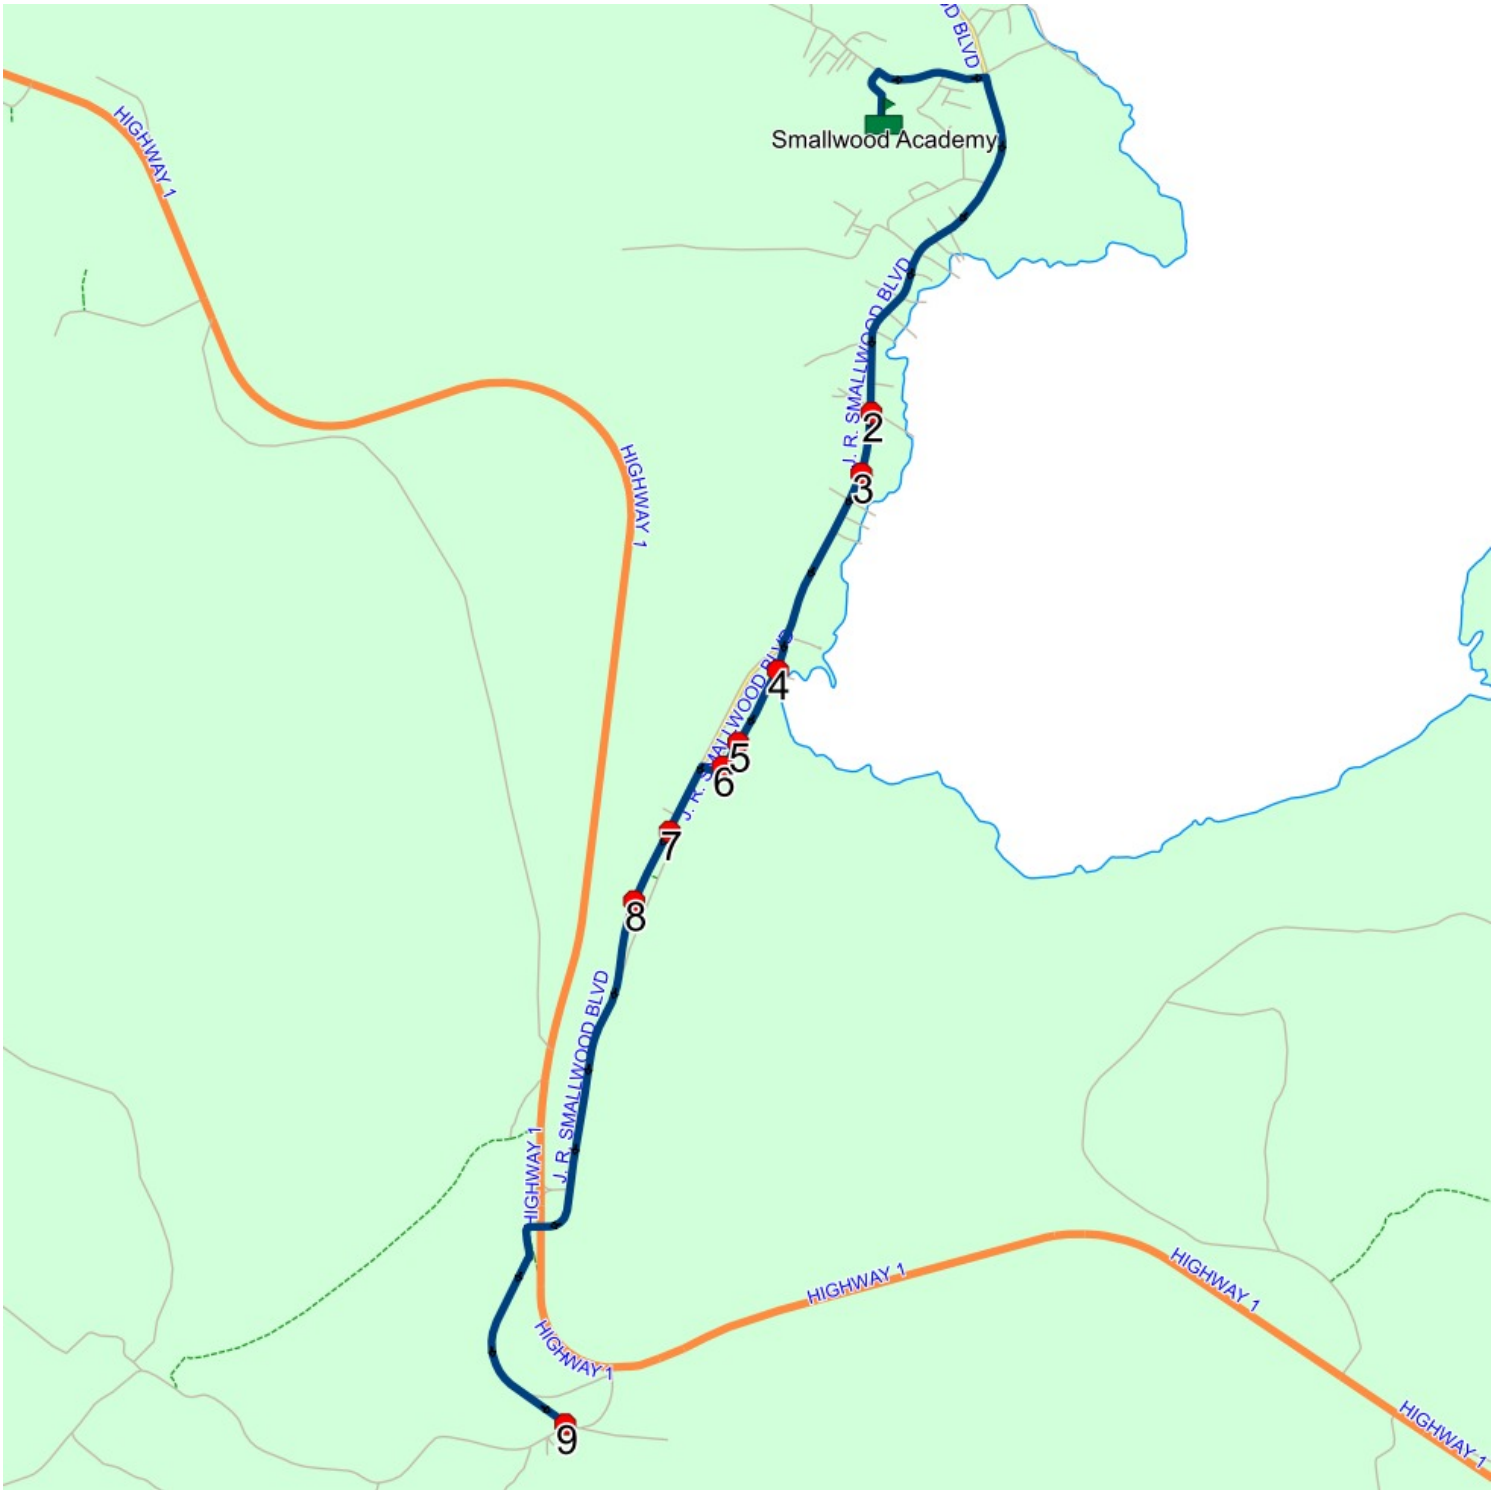

Schools: Smallwood Academy

#	Arrival	Departure	Description
1	8:21 AM	8:22 AM	MINT BROOK RESOURCE RD; GAMBO & GAMBO POND RD; GAMBO
2	8:27 AM	8:28 AM	75 J R SMALLWOOD BLVD
3		8:28 AM	82 J R SMALLWOOD BLVD
4	8:29 AM	8:30 AM	61 RIVERVIEW DR
5		8:30 AM	51 RIVERVIEW DR
6	8:31 AM	8:32 AM	10 RIVERVIEW DR
7	8:33 AM	8:34 AM	230 J R SMALLWOOD BLVD
8	8:34 AM	8:35 AM	264 J R SMALLWOOD BLVD
9	8:40 AM	8:42 AM	Smallwood Academy

Route: GAN 34 Run: SMA 34A AM

Route: GAN 34 Run: SMA 34A PM

Route: GAN 34

Operator: Gov (Gander)

Vehicle: 395-19

Description:

Schools: Smallwood Academy (416)

Run: SMA 34A PM

Schools: Smallwood Academy

#	Arrival	Departure	Description
1	2:40 PM	2:55 PM	Smallwood Academy
2	3:00 PM	3:01 PM	264 J R SMALLWOOD BLVD
3	3:01 PM	3:02 PM	230 J R SMALLWOOD BLVD
4	3:04 PM		10 RIVERVIEW DR
5	3:05 PM	3:06 PM	51 RIVERVIEW DR
6	3:06 PM	3:07 PM	61 RIVERVIEW DR
7	3:08 PM		82 J R SMALLWOOD BLVD
8	3:08 PM	3:09 PM	75 J R SMALLWOOD BLVD
9	3:15 PM		MINT BROOK RESOURCE RD; GAMBO & GAMBO POND RD; GAMBO

Route: GAN 34 Run: SMA 34A PM

Route: GAN 35 Run: SMA 35 AM

Route: GAN 35

Operator: Gov (Gander)

Vehicle: 394-19

Description:

Schools: Smallwood Academy (416)

Run: SMA 35 AM