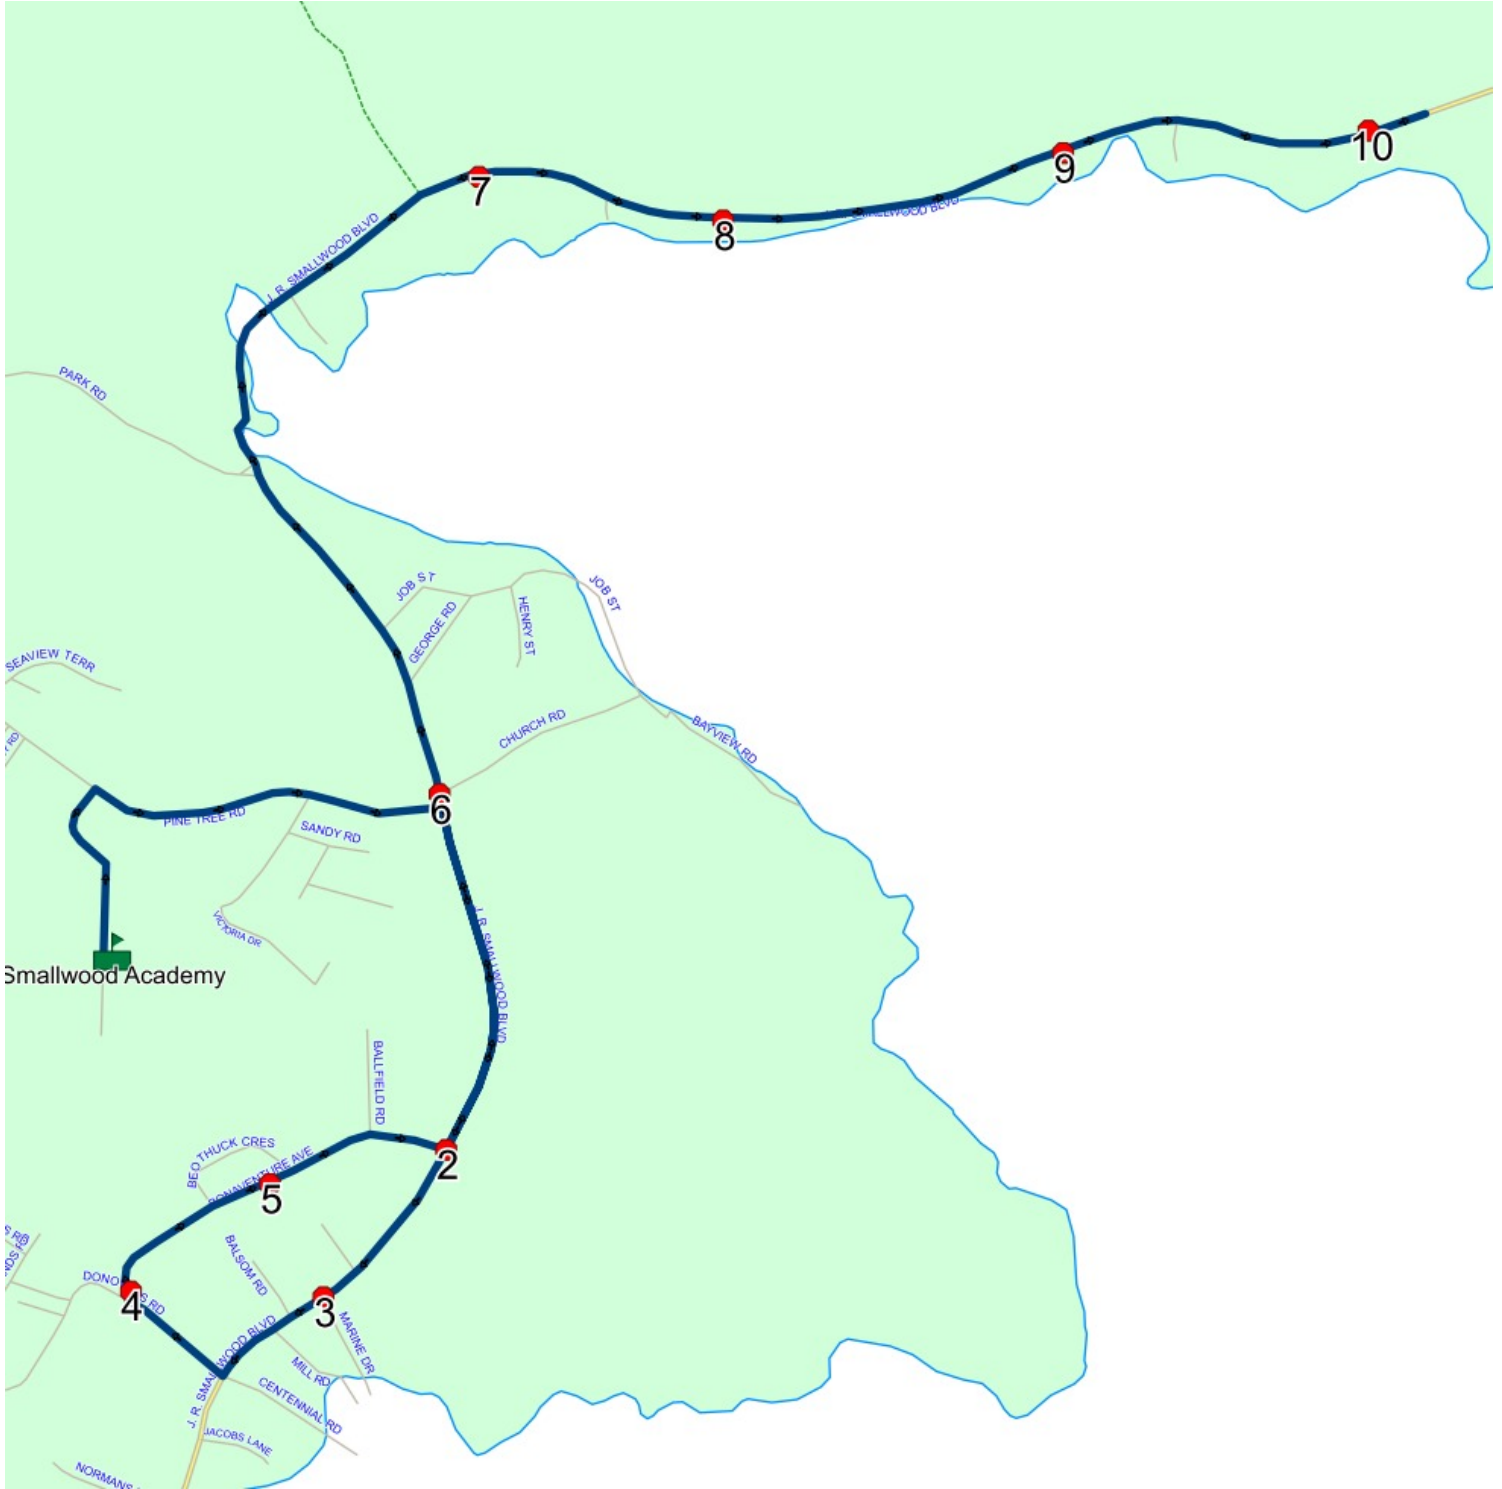

Schools: Smallwood Academy

#	Arrival	Departure	Description	
1		8:24 AM	606 J R SMALLWOOD BLVD	: 2026-06-30
2		8:25 AM	584 J. R. SMALLWOOD BLVD (Recycling Depot)	
3	8:26 AM	8:27 AM	546 J R SMALLWOOD BLVD	
4	8:27 AM	8:28 AM	518 J R SMALLWOOD BLVD	
5		8:29 AM	J. R. SMALLWOOD BLVD & CHURCH RD	: 2026-06-30
6		8:30 AM	J. R. SMALLWOOD BLVD; GAMBO & BONAVENTURE AVE; GAMBO	
7		8:32 AM	24 BONAVENTURE AVE; GAMBO; A0G	
8	8:33 AM	8:34 AM	2 BONAVENTURE AVE	
9	8:36 AM	8:37 AM	MARINE DR & J. R. SMALLWOOD BLVD	: 2025-06-30
10	8:40 AM	8:42 AM	Smallwood Academy	: 2025-06-30

Route: GAN 33 Run: SMA 33 AM

Route: GAN 33 Run: SMA 33 PM

Route: GAN 33

Operator: Gov (Gander)

Vehicle: 452-21

Description:

Schools: Smallwood Academy (416)

Run: SMA 33 PM

Schools: Smallwood Academy

#	Arrival	Departure	Description	
1	2:40 PM	2:55 PM	Smallwood Academy	: 2026-06-30
2	2:58 PM	2:59 PM	J. R. SMALLWOOD BLVD; GAMBO & BONAVENTURE AVE; GAMBO	
3	2:59 PM	3:00 PM	MARINE DR & J. R. SMALLWOOD BLVD	: 2025-06-30
4	3:01 PM	3:02 PM	2 BONAVENTURE AVE	
5	3:03 PM	3:04 PM	24 BONAVENTURE AVE; GAMBO; A0G	
6	3:06 PM		J. R. SMALLWOOD BLVD & CHURCH RD	: 2026-06-30
7	3:08 PM		518 J R SMALLWOOD BLVD	
8	3:09 PM		546 J R SMALLWOOD BLVD	
9	3:10 PM	3:11 PM	584 J. R. SMALLWOOD BLVD (Recycling Depot)	
10	3:11 PM	3:12 PM	606 J R SMALLWOOD BLVD	: 2026-06-30

Route: GAN 33 Run: SMA 33 PM

Route: GAN 34 Run: SMA 34A AM

Route: GAN 34

Operator: Gov (Gander)

Vehicle: 395-19

Description:

Schools: Smallwood Academy (416)

Run: SMA 34A AM