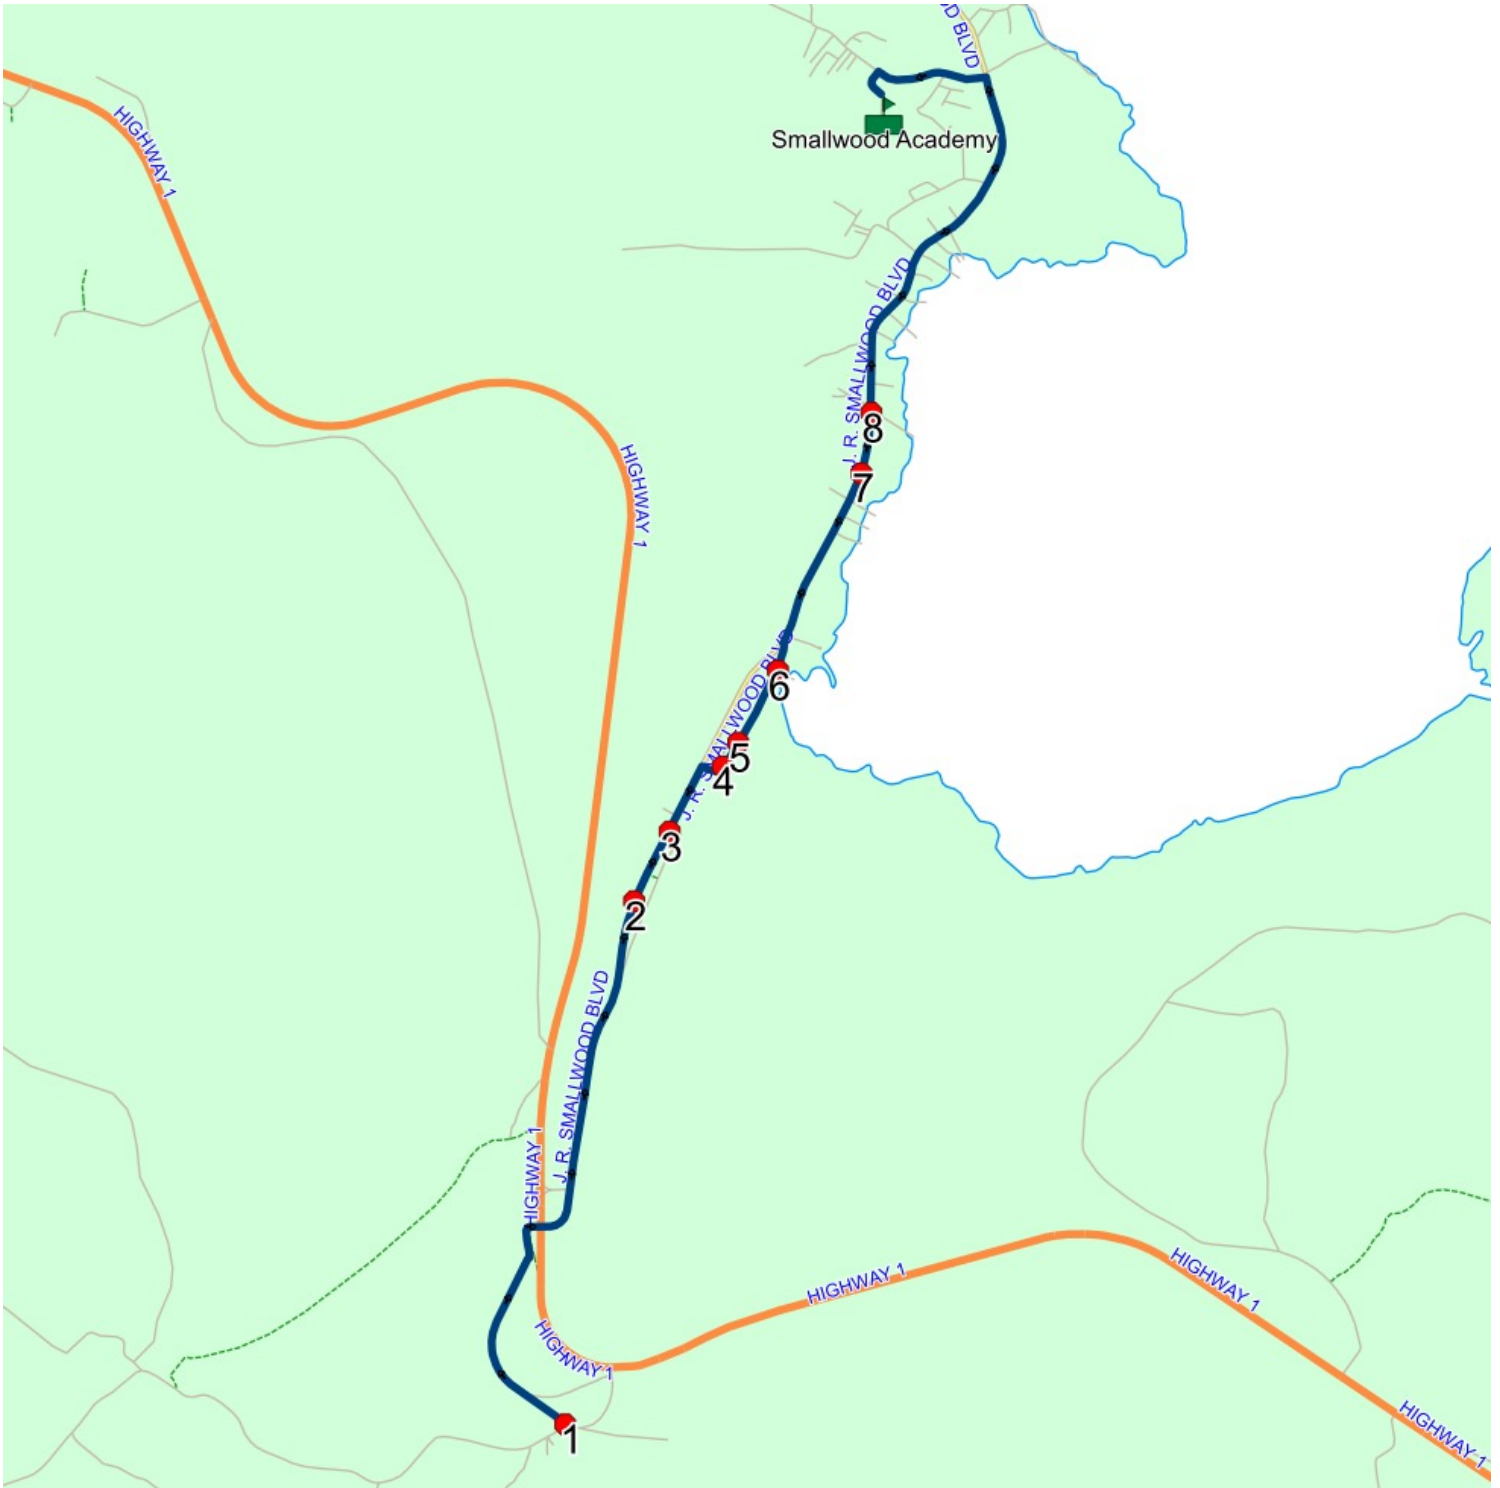

Schools: Smallwood Academy

#	Arrival	Departure	Description	
1	2:40 PM	2:55 PM	Smallwood Academy	: 2026-06-30
2	2:58 PM	2:59 PM	J. R. SMALLWOOD BLVD; GAMBO & BONAVENTURE AVE; GAMBO	
3	2:59 PM	3:00 PM	MARINE DR & J. R. SMALLWOOD BLVD	: 2025-06-30
4	3:01 PM	3:02 PM	2 BONAVENTURE AVE	
5	3:03 PM	3:04 PM	24 BONAVENTURE AVE; GAMBO; A0G	
6	3:06 PM		J. R. SMALLWOOD BLVD & CHURCH RD	: 2026-06-30
7	3:08 PM		518 J R SMALLWOOD BLVD	
8	3:09 PM		546 J R SMALLWOOD BLVD	
9	3:10 PM	3:11 PM	584 J. R. SMALLWOOD BLVD (Recycling Depot)	
10	3:11 PM	3:12 PM	606 J R SMALLWOOD BLVD	: 2026-06-30

Route: GAN 33 Run: SMA 33 PM

Route: GAN 34 Run: SMA 34A AM

Route: GAN 34

Operator: Gov (Gander)

Vehicle: 395-19

Description:

Schools: Smallwood Academy (416)

Run: SMA 34A AM

Schools: Smallwood Academy

#	Arrival	Departure	Description
1	8:21 AM	8:22 AM	MINT BROOK RESOURCE RD; GAMBO & GAMBO POND RD; GAMBO
2	8:27 AM	8:28 AM	75 J R SMALLWOOD BLVD
3		8:28 AM	82 J R SMALLWOOD BLVD
4	8:29 AM	8:30 AM	61 RIVERVIEW DR
5		8:30 AM	51 RIVERVIEW DR
6	8:31 AM	8:32 AM	10 RIVERVIEW DR
7	8:33 AM	8:34 AM	230 J R SMALLWOOD BLVD
8	8:34 AM	8:35 AM	264 J R SMALLWOOD BLVD
9	8:40 AM	8:42 AM	Smallwood Academy

Route: GAN 34 Run: SMA 34A AM

Route: GAN 34 Run: SMA 34A PM

Route: GAN 34

Operator: Gov (Gander)

Vehicle: 395-19

Description:

Schools: Smallwood Academy (416)

Run: SMA 34A PM