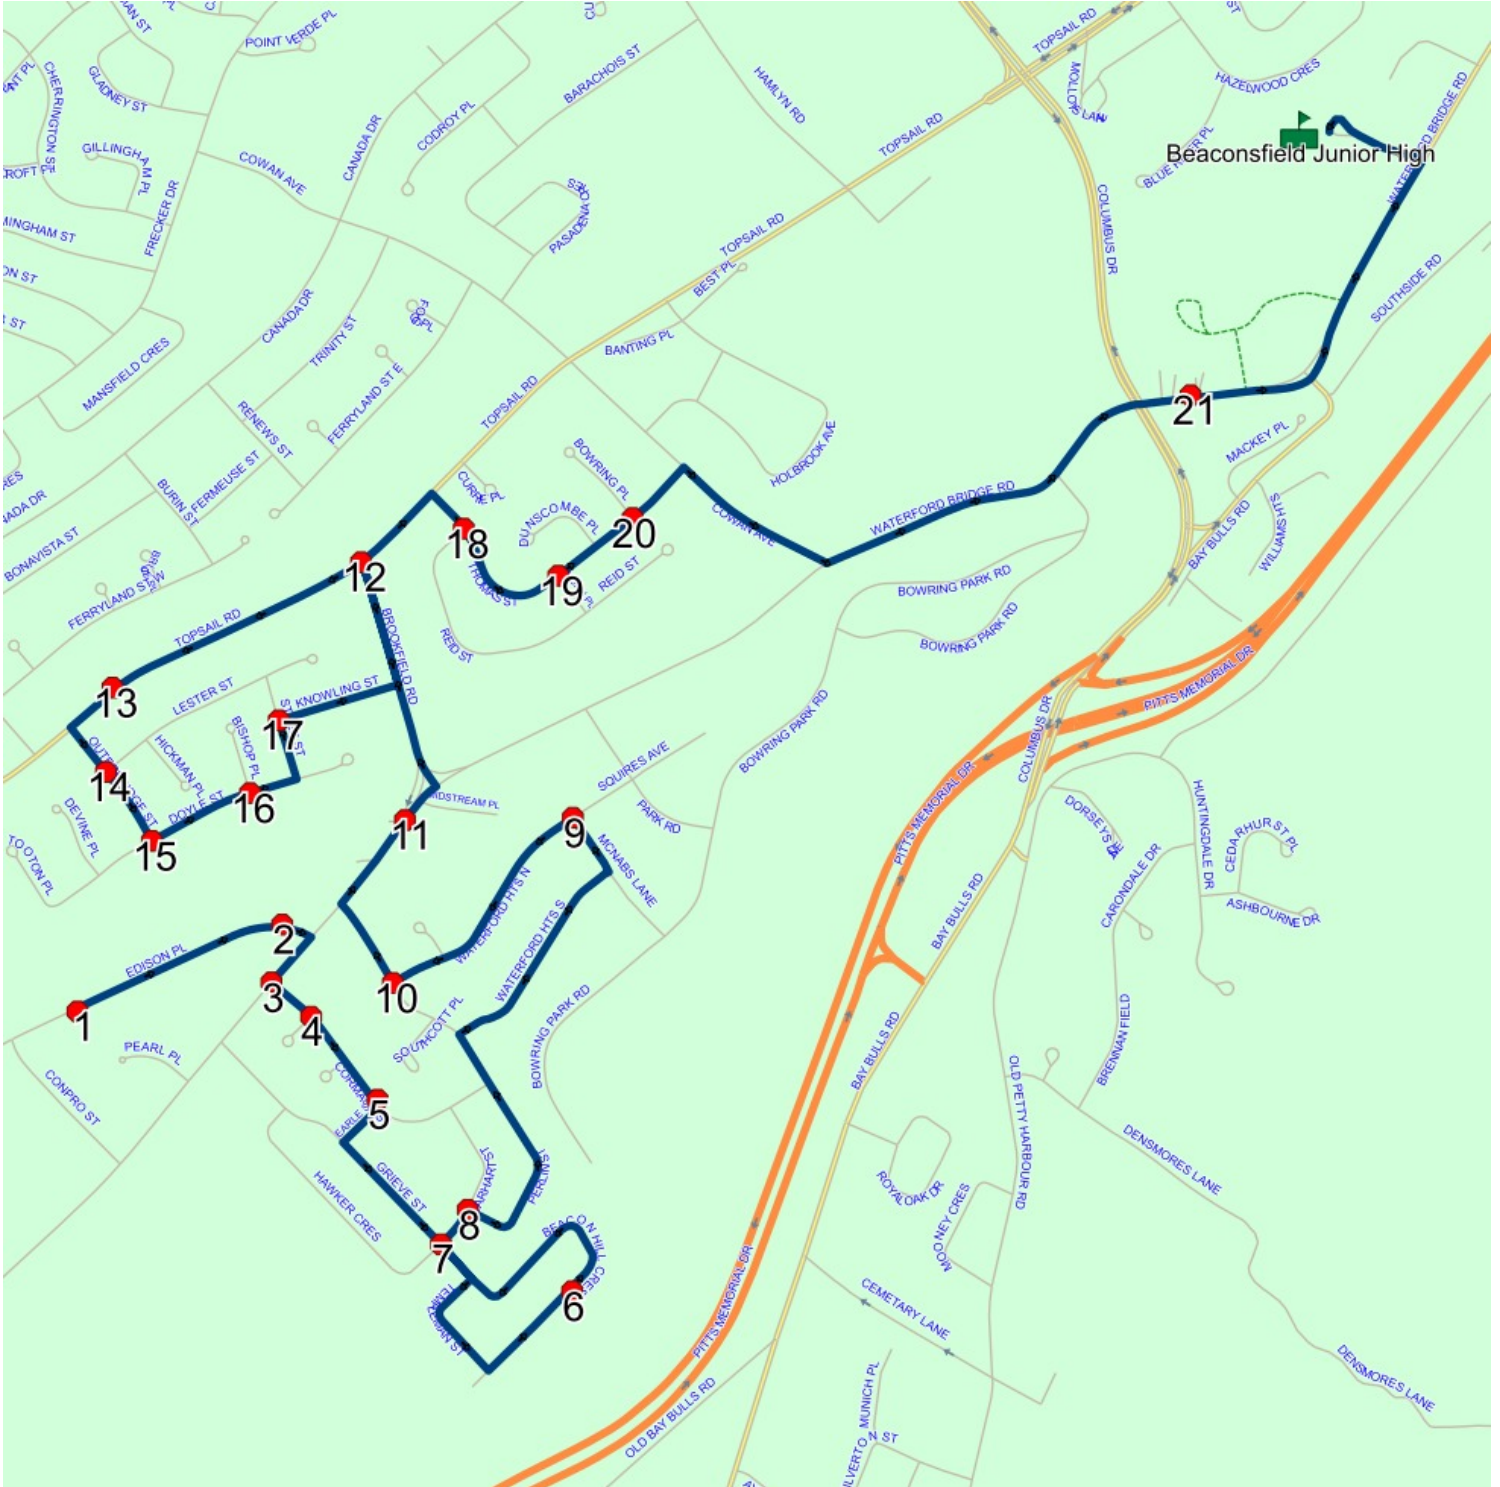

Route: 23-167-7 Run: 23-167-7A AM

Route: 23-167-7

Operator: Executive Taxi Ltd.

Vehicle: 23-167-7

Description:

Schools: Beaconsfield Junior High (324)

Run: 23-167-7A AM

Schools: Beaconsfield Junior High

: 2028-06-30

#	Arrival	Departure	Description
1		7:23 AM	77 EDISON PL; ST JOHNS; A1E
2		7:24 AM	26 EDISON PL : 2026-06-30
3		7:25 AM	BROOKFIELD RD; ST JOHNS & CORMACK ST; ST JOHNS
4		7:26 AM	Cormack St @ Dickinson Pl
5	7:26 AM	7:27 AM	19 CORMACK ST
6	7:29 AM	7:30 AM	55 BEACON HILL CRES; ST JOHNS; A1E
7		7:30 AM	Grieve St @ Earhart St
8		7:30 AM	EARHART ST; ST JOHNS & PERLIN ST; ST JOHNS
9		7:33 AM	McNabs Lane @ Waterford Hts N
10		7:34 AM	Perlin St @ Waterford Hts N
11	7:35 AM	7:36 AM	#63 Brookfield Rd (Marie's Mini Mart)
12		7:37 AM	Brookfield Rd @ Topsail Rd
13		7:38 AM	#612 Topsail Rd
14		7:39 AM	Outerbridge St @ Lester St
15		7:40 AM	Doyle St @ Outerbridge St
16		7:41 AM	Doyle St @ Bishop Pl
17		7:42 AM	Knowling St @ Steer St
18	7:44 AM	7:45 AM	THOMAS ST & REID ST; ST JOHNS
19		7:45 AM	Thomas St @ Munn Pl
20		7:46 AM	Thomas St @ Bowring Pl
21		7:48 AM	282 WATERFORD BRIDGE RD; ST JOHNS; A1E
22	7:50 AM	7:52 AM	Beaconsfield Junior High Driveway : 2026-06-30

Route: 23-167-7 Run: 23-167-7A AM