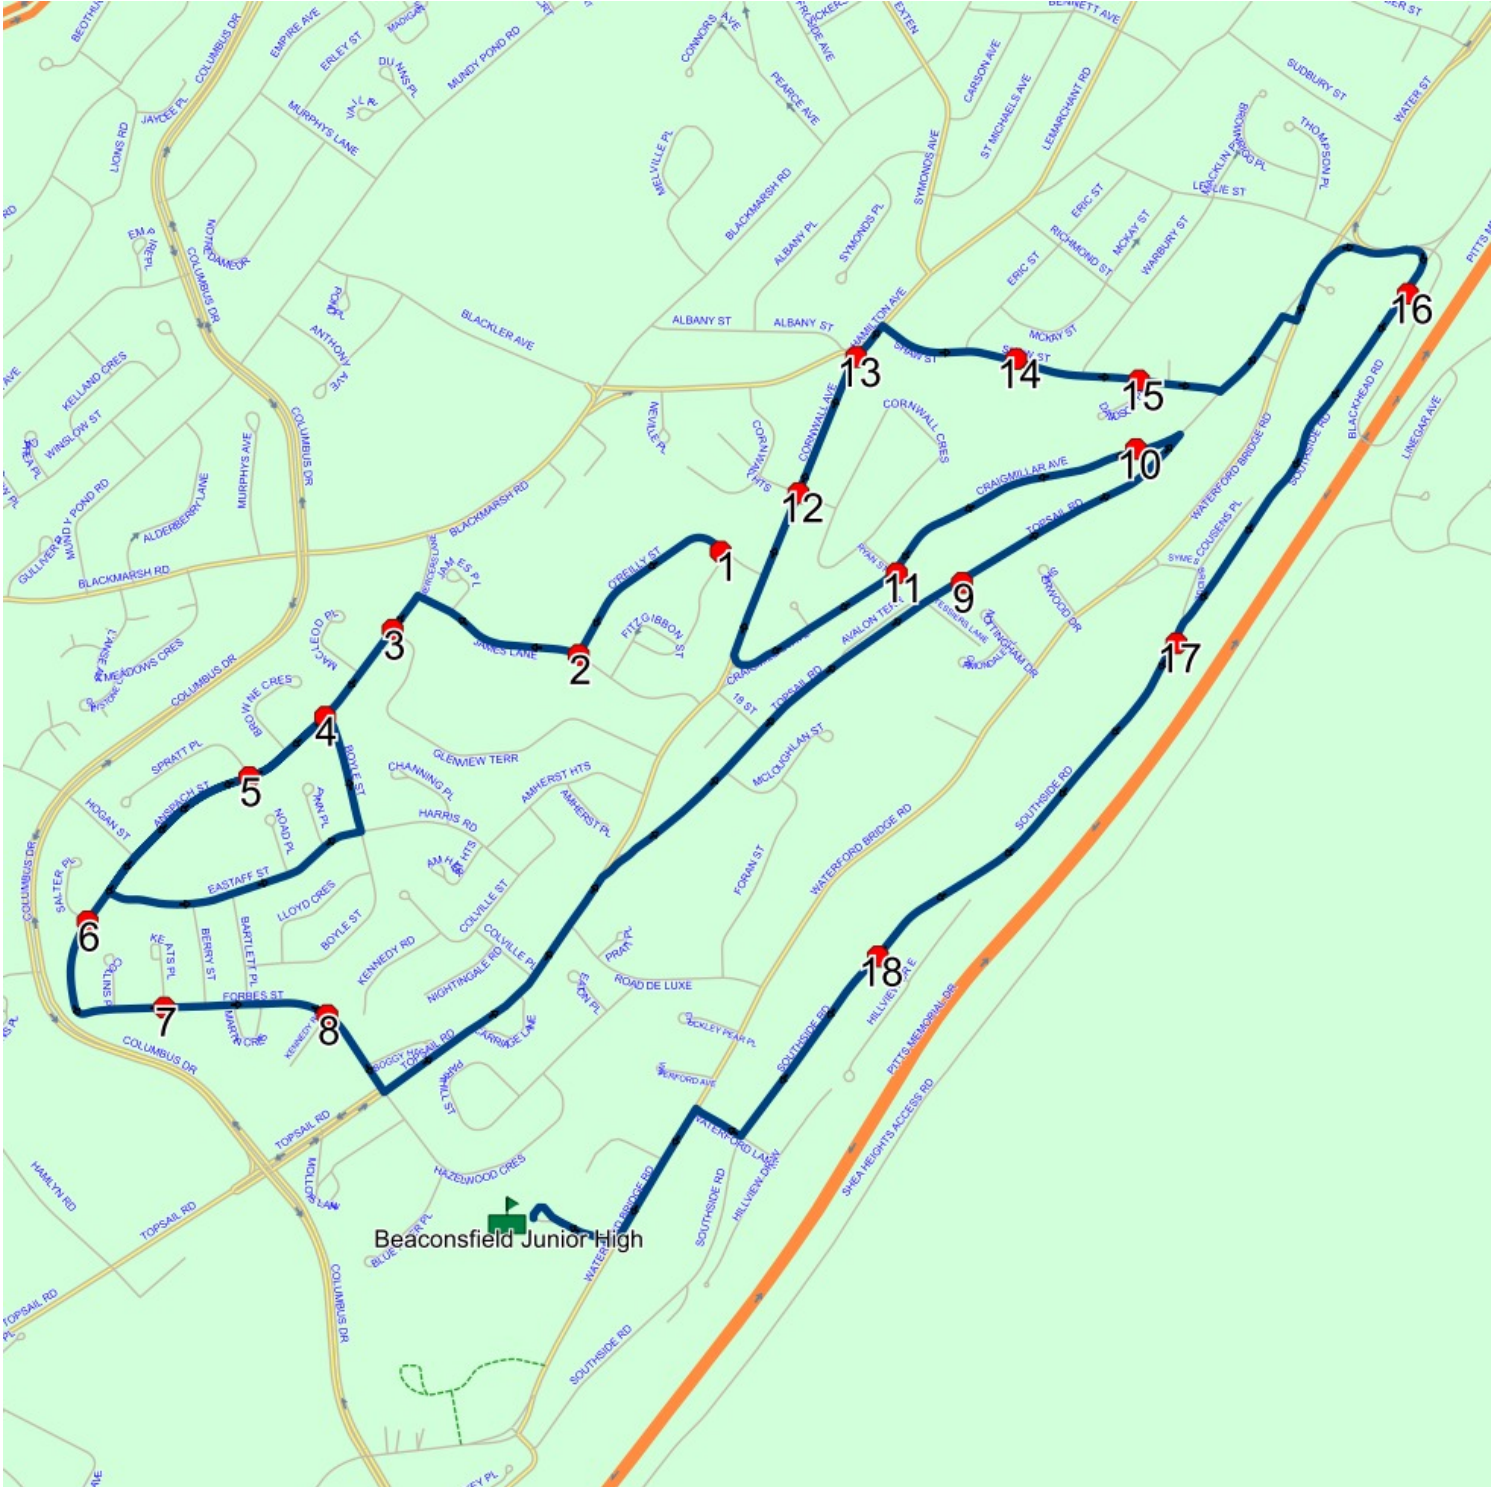

Route: 23-167-4 Run: 23-167-4A AM

Route: 23-167-4

Operator: Executive Taxi Ltd.

Vehicle: 23-167-4

Description:

Schools: Beaconsfield Junior High (324)

Run: 23-167-4A AM

Schools: Beaconsfield Junior High

: 2028-06-30

#	Arrival	Departure	Description
1	7:28 AM	7:29 AM	5 OREILLY ST; ST JOHNS; A1E
2	7:29 AM	7:30 AM	O'REILLY ST; ST JOHNS & JAMES LANE; ST JOHNS
3		7:31 AM	ANSPACH ST & GLENVIEW TERR
4		7:34 AM	Andpach St @ Boyle St
5		7:35 AM	Anspach St @ Spratt Pl
6		7:36 AM	Anspach St @ Salter Pl
7		7:37 AM	Forbes St @ Keats Pl
8	7:37 AM	7:38 AM	Forbes St @ Kennedy Rd
9	7:40 AM	7:41 AM	#113 Topsail Rd
10	7:42 AM	7:43 AM	#20 Craigmillar Ave
11	7:43 AM	7:44 AM	135 CRAIGMILLAR AVE; ST JOHNS; A1E
12	7:45 AM	7:46 AM	CORNWALL AVE; ST JOHNS & CORNWALL HTS; ST JOHNS
13		7:46 AM	CORNWALL AVE; ST JOHNS & HAMILTON AVE; ST JOHNS
14		7:47 AM	#46 Shaw St
15		7:47 AM	Shaw St @ Davidson Pl
16	7:49 AM	7:50 AM	#431 Southside Rd
17		7:51 AM	#557 Southside Rd
18	7:52 AM	7:53 AM	SOUTHSIDE RD; ST JOHNS & HILLVIEW DR E; ST JOHNS
19	7:55 AM	7:57 AM	Beaconsfield Junior High Driveway

Route: 23-167-4 Run: 23-167-4A AM