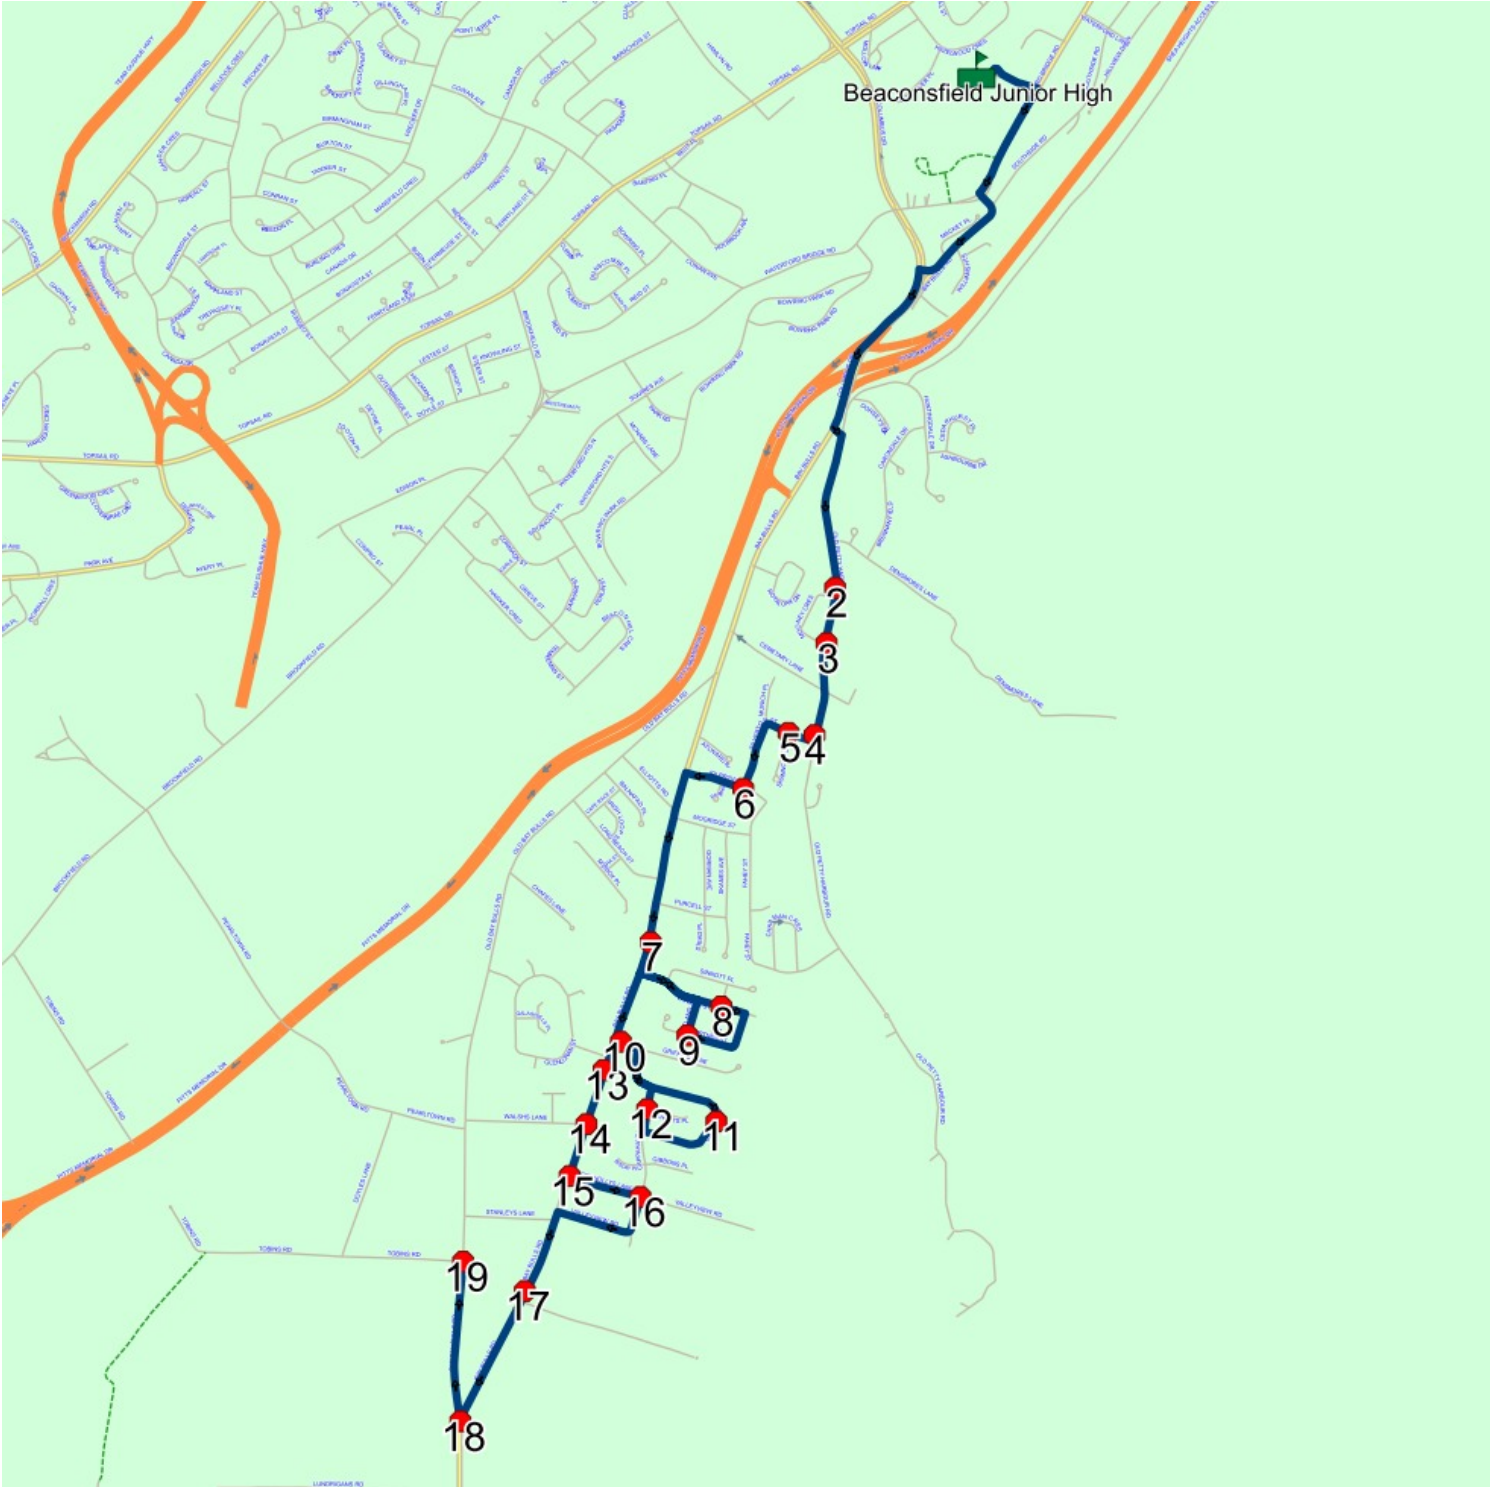

Route: 23-167-1 Run: 23-167-1A PM

Route: 23-167-2 Run: 23-167-2A AM

Route: 23-167-2

Operator: Executive Taxi Ltd.

Vehicle: 23-167-2

Description:

Schools: Beaconsfield Junior High (324)

Run: 23-167-2A AM

Route: 23-167-2 Run: 23-167-2A AM

Route: 23-167-2 Run: 23-167-2A PM

Route: 23-167-2

Operator: Executive Taxi Ltd.

Vehicle: 23-167-2

Description:

Schools: Beaconsfield Junior High (324)

Run: 23-167-2A PM

Schools: Beaconsfield Junior High

: 2028-06-30

#	Arrival	Departure	Description
1	2:05 PM	2:20 PM	Beaconsfield Junior High Driveway
2	2:25 PM	2:26 PM	38 OLD PETTY HARBOUR RD; ST JOHNS; A1G
3	2:26 PM		#75 Old Petty Harbour Rd
4	2:27 PM		#98 Old Petty Harbour Rd
5	2:27 PM	2:28 PM	SILVERTON ST; ST JOHNS & SHANNON PL; ST JOHNS
6	2:28 PM	2:29 PM	KILBRIDE AVE; ST JOHNS & SILVERTON PL; ST JOHNS
7	2:31 PM		#189 Bay Bulls Rd
8	2:32 PM		Lannon St @ Coady Pl
9	2:33 PM	2:34 PM	Ireland St @ Courtney St
10	2:36 PM	2:37 PM	3 GRIFFINS LANE; ST JOHNS; A1G
11	2:37 PM	2:38 PM	#53 Cape Pine St
12	2:39 PM		Cappahayden St @ St. Shotts Pl
13	2:41 PM		252 BAY BULLS RD; ST JOHNS; A1G
14	2:42 PM		BAY BULLS RD; ST JOHNS & WALSHS LANE; ST JOHNS
15	2:42 PM	2:43 PM	BAY BULLS RD; ST JOHNS & CONNOLLYS LANE; ST JOHNS
16	2:44 PM		Valleyview Rd @ Connollys Lane
17	2:46 PM		320 BAY BULLS RD; ST JOHNS; A1G
18	2:46 PM	2:47 PM	OLD BAY BULLS RD; ST JOHNS & BAY BULLS RD; ST JOHNS
19	2:48 PM		OLD BAY BULLS RD; ST JOHNS & TOBINS RD; ST JOHNS

Route: 23-167-2 Run: 23-167-2A PM

Route: 23-167-3 Run: 23-167-3A AM

Route: 23-167-3

Operator: Executive Taxi Ltd.

Vehicle: 23-167-3

Description:

Schools: Beaconsfield Junior High (324)

Run: 23-167-3A AM