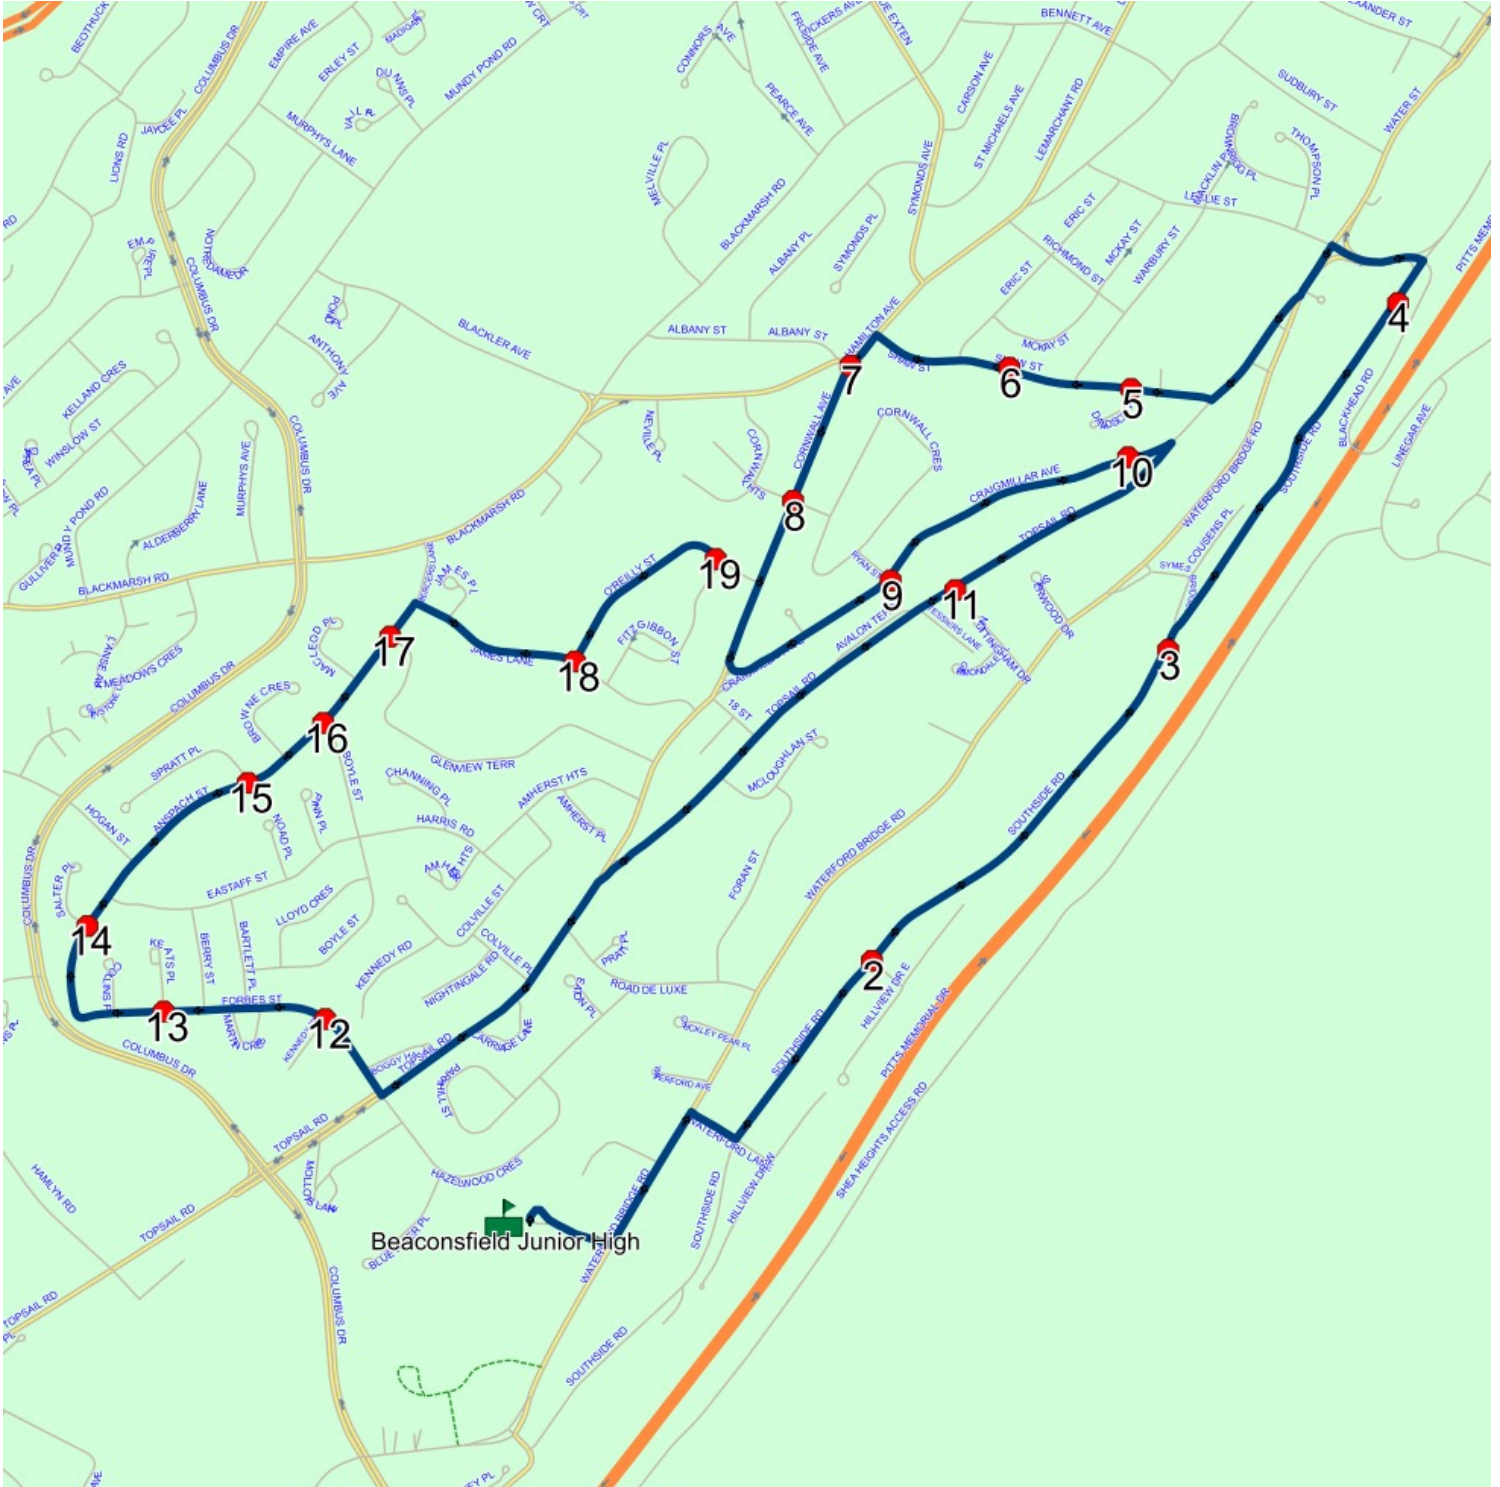

Route: 23-167-4 Run: 23-167-4A PM

Route: 23-167-4

Operator: Executive Taxi Ltd.

Vehicle: 23-167-4

Description:

Schools: Beaconsfield Junior High (324)

Run: 23-167-4A PM

Schools: Beaconsfield Junior High

: 2028-06-30

#	Arrival	Departure	Description
1	2:05 PM	2:15 PM	Beaconsfield Junior High Driveway
2	2:18 PM		SOUTHSIDE RD; ST JOHNS & HILLVIEW DR E; ST JOHNS
3	2:19 PM	2:20 PM	#557 Southside Rd
4	2:21 PM		#431 Southside Rd
5	2:24 PM		Shaw St @ Davidson Pl
6	2:24 PM		#46 Shaw St
7	2:25 PM		CORNWALL AVE; ST JOHNS & HAMILTON AVE; ST JOHNS
8	2:25 PM	2:26 PM	Cornwall Ave @ Cornwall Hts
9	2:28 PM		135 CRAIGMILLAR AVE; ST JOHNS; A1E
10	2:29 PM		#20 Craigmillar Ave
11	2:30 PM	2:31 PM	#113 Topsail Rd
12	2:34 PM		Forbes St @ Kennedy Rd
13	2:35 PM		Forbes St @ Keats Pl
14	2:35 PM	2:36 PM	Anspach St @ Salter Pl
15	2:37 PM		Anspach St @ Spratt Pl
16	2:37 PM		Andpach St @ Boyle St
17	2:38 PM		ANSPACH ST & GLENVIEW TERR
18	2:39 PM	2:40 PM	O'REILLY ST; ST JOHNS & JAMES LANE; ST JOHNS
19	2:41 PM		5 OREILLY ST; ST JOHNS; A1E

Route: 23-167-4 Run: 23-167-4A PM