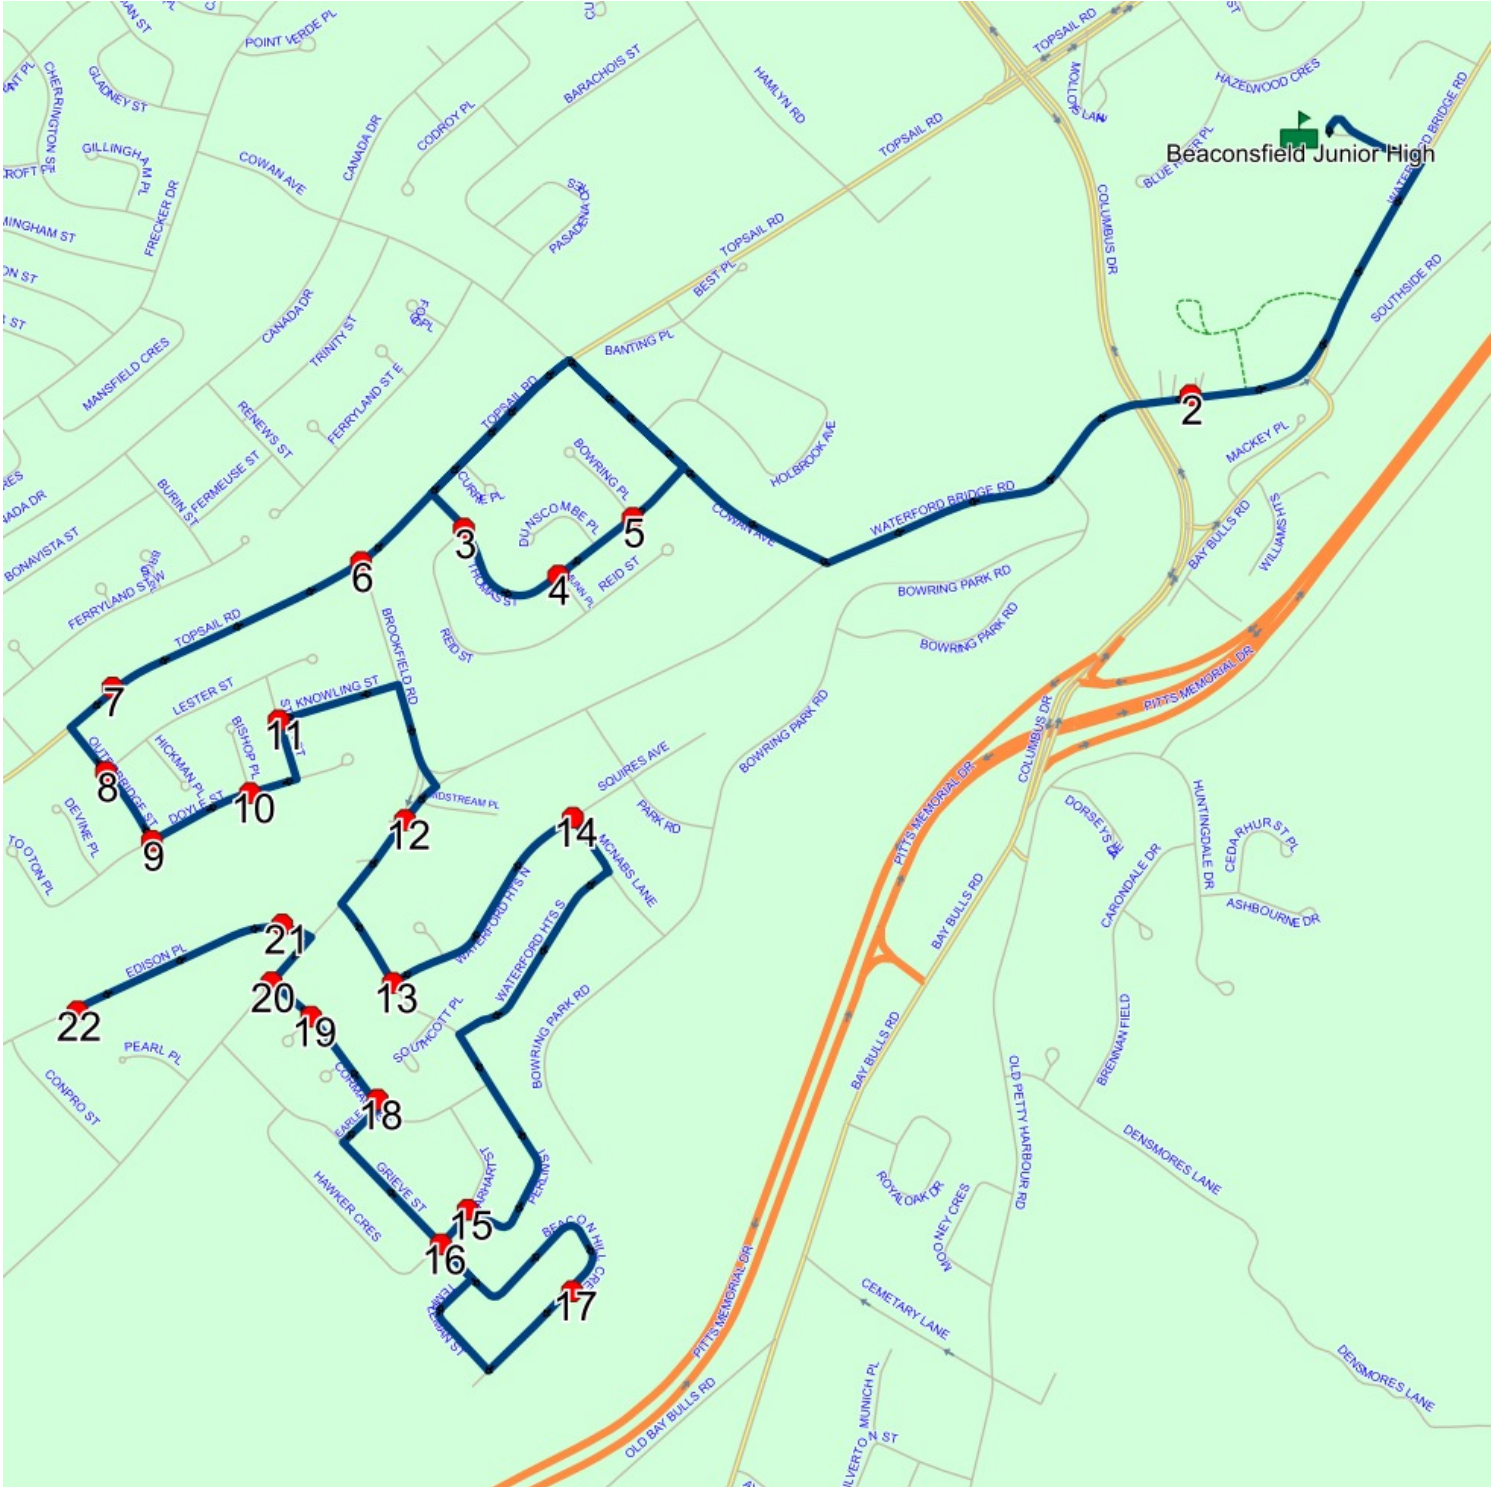

Route: 23-167-7 Run: 23-167-7A PM

Route: 23-167-7

Operator: Executive Taxi Ltd.

Vehicle: 23-167-7

Description:

Schools: Beaconsfield Junior High (324)

Run: 23-167-7A PM

Schools: Beaconsfield Junior High

: 2028-06-30

#	Arrival	Departure	Description	
1	2:05 PM	2:20 PM	Beaconsfield Junior High Driveway	: 2026-06-30
2	2:21 PM	2:22 PM	282 WATERFORD BRIDGE RD; ST JOHNS; A1E	
3	2:25 PM		THOMAS ST & REID ST; ST JOHNS	
4	2:26 PM		Thomas St @ Munn Pl	
5	2:26 PM	2:27 PM	Thomas St @ Bowring Pl	
6	2:29 PM		Brookfield Rd @ Topsail Rd	
7	2:30 PM		#612 Topsail Rd	
8	2:31 PM	2:32 PM	Outerbridge St @ Lester St	
9	2:32 PM	2:33 PM	Doyle St @ Outerbridge St	
10	2:33 PM	2:34 PM	Doyle St @ Bishop Pl	
11	2:34 PM	2:35 PM	Knowling St @ Steer St	
12	2:36 PM	2:37 PM	#63 Brookfield Rd (Marie's Mini Mart)	
13	2:38 PM		Perlin St @ Waterford Hts N	
14	2:39 PM	2:40 PM	McNabs Lane @ Waterford Hts N	
15	2:42 PM		EARHART ST; ST JOHNS & PERLIN ST; ST JOHNS	
16	2:43 PM		Grieve St @ Earhart St	
17	2:44 PM		55 BEACON HILL CRES; ST JOHNS; A1E	
18	2:47 PM		19 CORMACK ST	
19	2:47 PM		Cormack St @ Dickinson Pl	
20	2:48 PM		BROOKFIELD RD; ST JOHNS & CORMACK ST; ST JOHNS	
21	2:49 PM	2:50 PM	26 EDISON PL	: 2026-06-30
22	2:50 PM	2:51 PM	77 EDISON PL; ST JOHNS; A1E	

Route: 23-167-7 Run: 23-167-7A PM