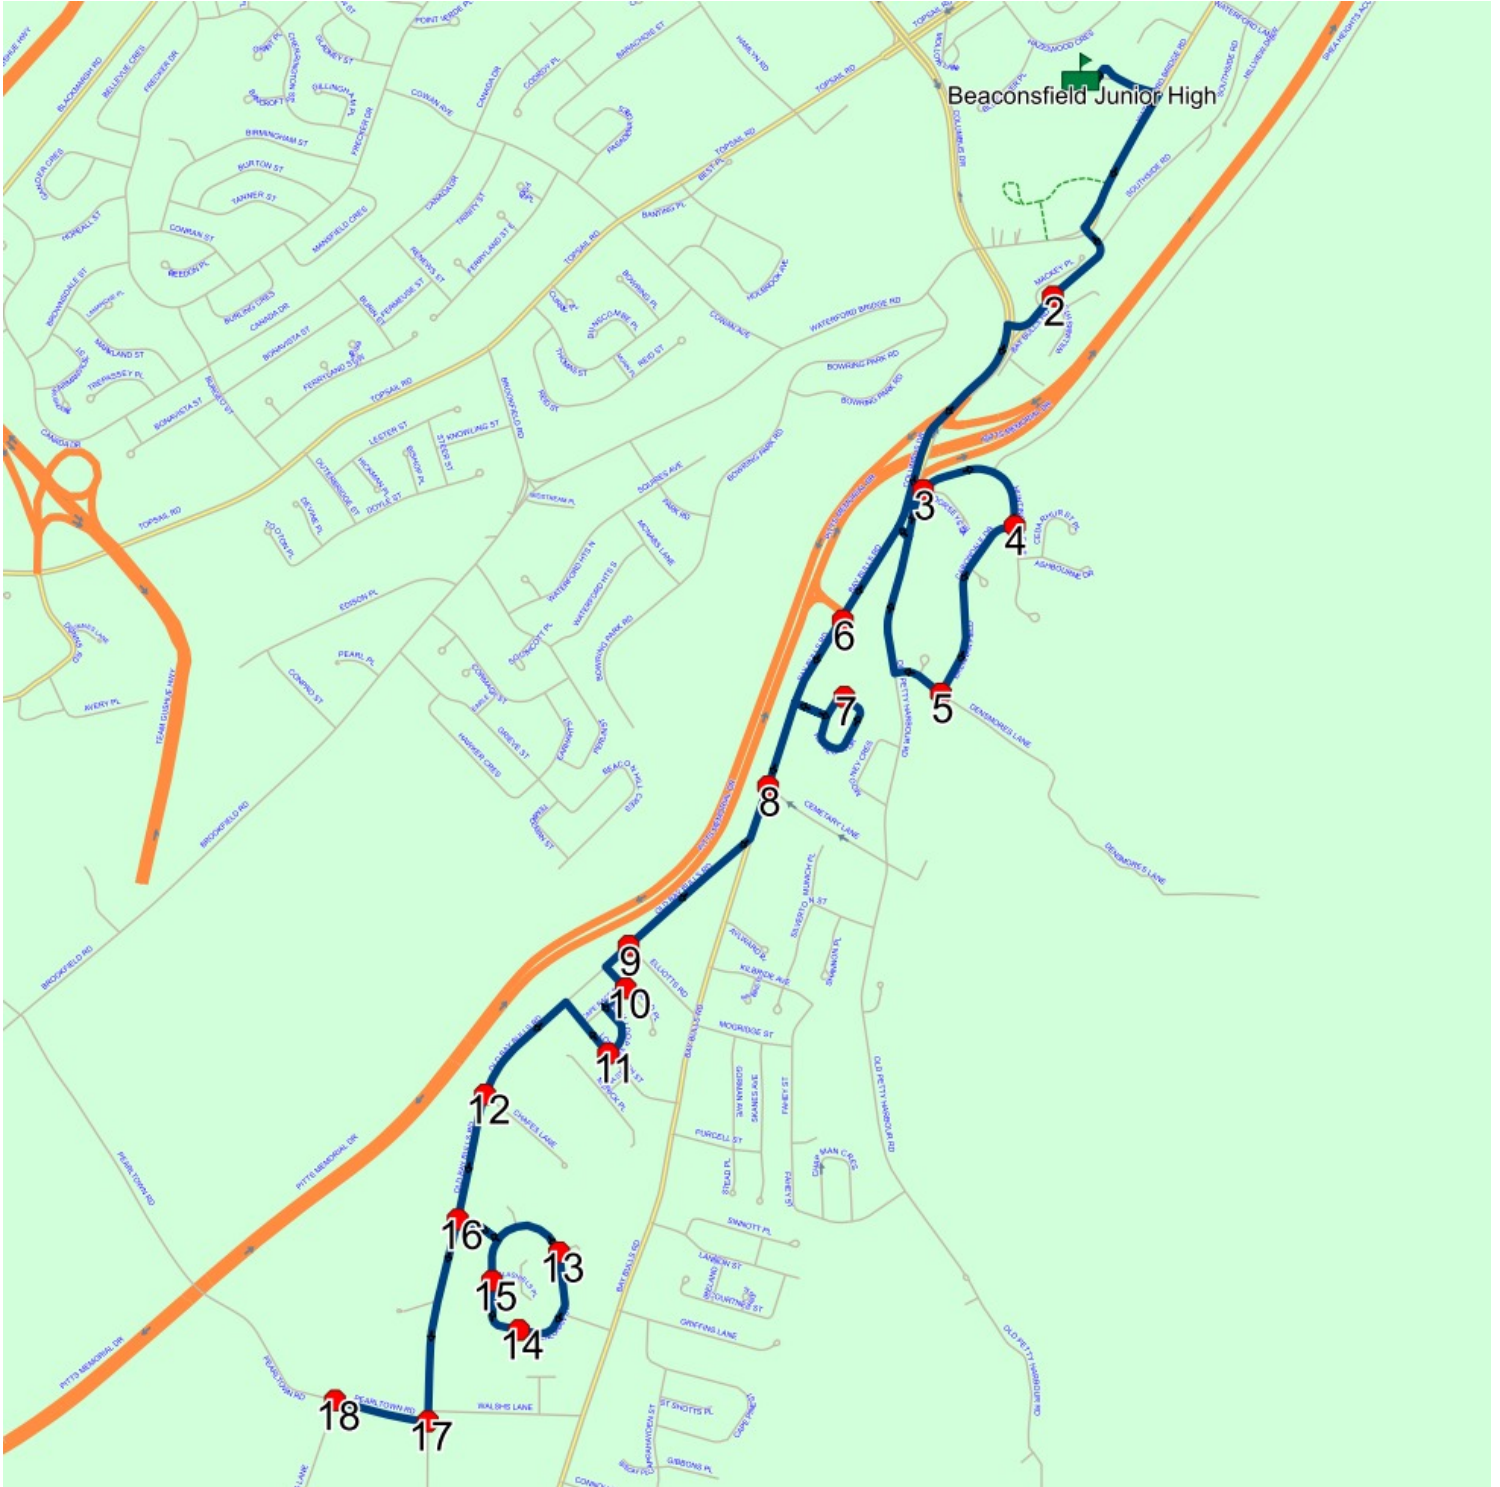

: 2028-06-30

#	Arrival	Departure	Description
1		7:25 AM	PEARLTOWN RD; ST JOHNS & DOYLES LANE; ST JOHNS
2		7:26 AM	OLD BAY BULLS RD; ST JOHNS & PEARLTOWN RD; ST JOHNS
3		7:27 AM	Old Bay Bulls Rd @ Rosemarkie St
4	7:28 AM	7:29 AM	Glenlonan St @ Galashiels Pl
5	7:29 AM	7:30 AM	Glenlonan St @ Cromdale St
6	7:30 AM	7:31 AM	Glenlonan St @ Laggan Pl
7		7:32 AM	Old Bay Bulls Rd @ Chafes Lane
8	7:33 AM	7:34 AM	IRISH LOOP ST; ST JOHNS & LONG BEACH ST; ST JOHNS
9		7:35 AM	Cape Race St @ Balnafad Pl
10		7:36 AM	OLD BAY BULLS RD; ST JOHNS & ELLIOTTS RD; ST JOHNS
11		7:37 AM	Old Bay Bulls Rd @ Cemetary Lane
12		7:39 AM	#76 Royal Oak Dr
13		7:40 AM	77 BAY BULLS RD; ST JOHNS; A1G
14	7:42 AM	7:43 AM	Densmores Lane @ Brennan Field
15		7:44 AM	Carondale Dr @ Huntingdale Dr
16	7:45 AM	7:46 AM	HUNTINGDALE DR; ST JOHNS & DORSEYS LANE; ST JOHNS
17		7:48 AM	BAY BULLS RD; ST JOHNS & WILLIAMS HTS; ST JOHNS
18	7:50 AM	7:52 AM	Beaconsfield Junior High Driveway

Route: 23-167-1 Run: 23-167-1A AM

Route: 23-167-1 Run: 23-167-1A PM

Route: 23-167-1

Operator: Executive Taxi Ltd.

Vehicle: 23-167-1

Description:

Schools: Beaconsfield Junior High (324)

Run: 23-167-1A PM

Route: 23-167-1 Run: 23-167-1A PM

Route: 23-167-2 Run: 23-167-2A AM

Route: 23-167-2

Operator: Executive Taxi Ltd.

Vehicle: 23-167-2

Description:

Schools: Beaconsfield Junior High (324)

Run: 23-167-2A AM