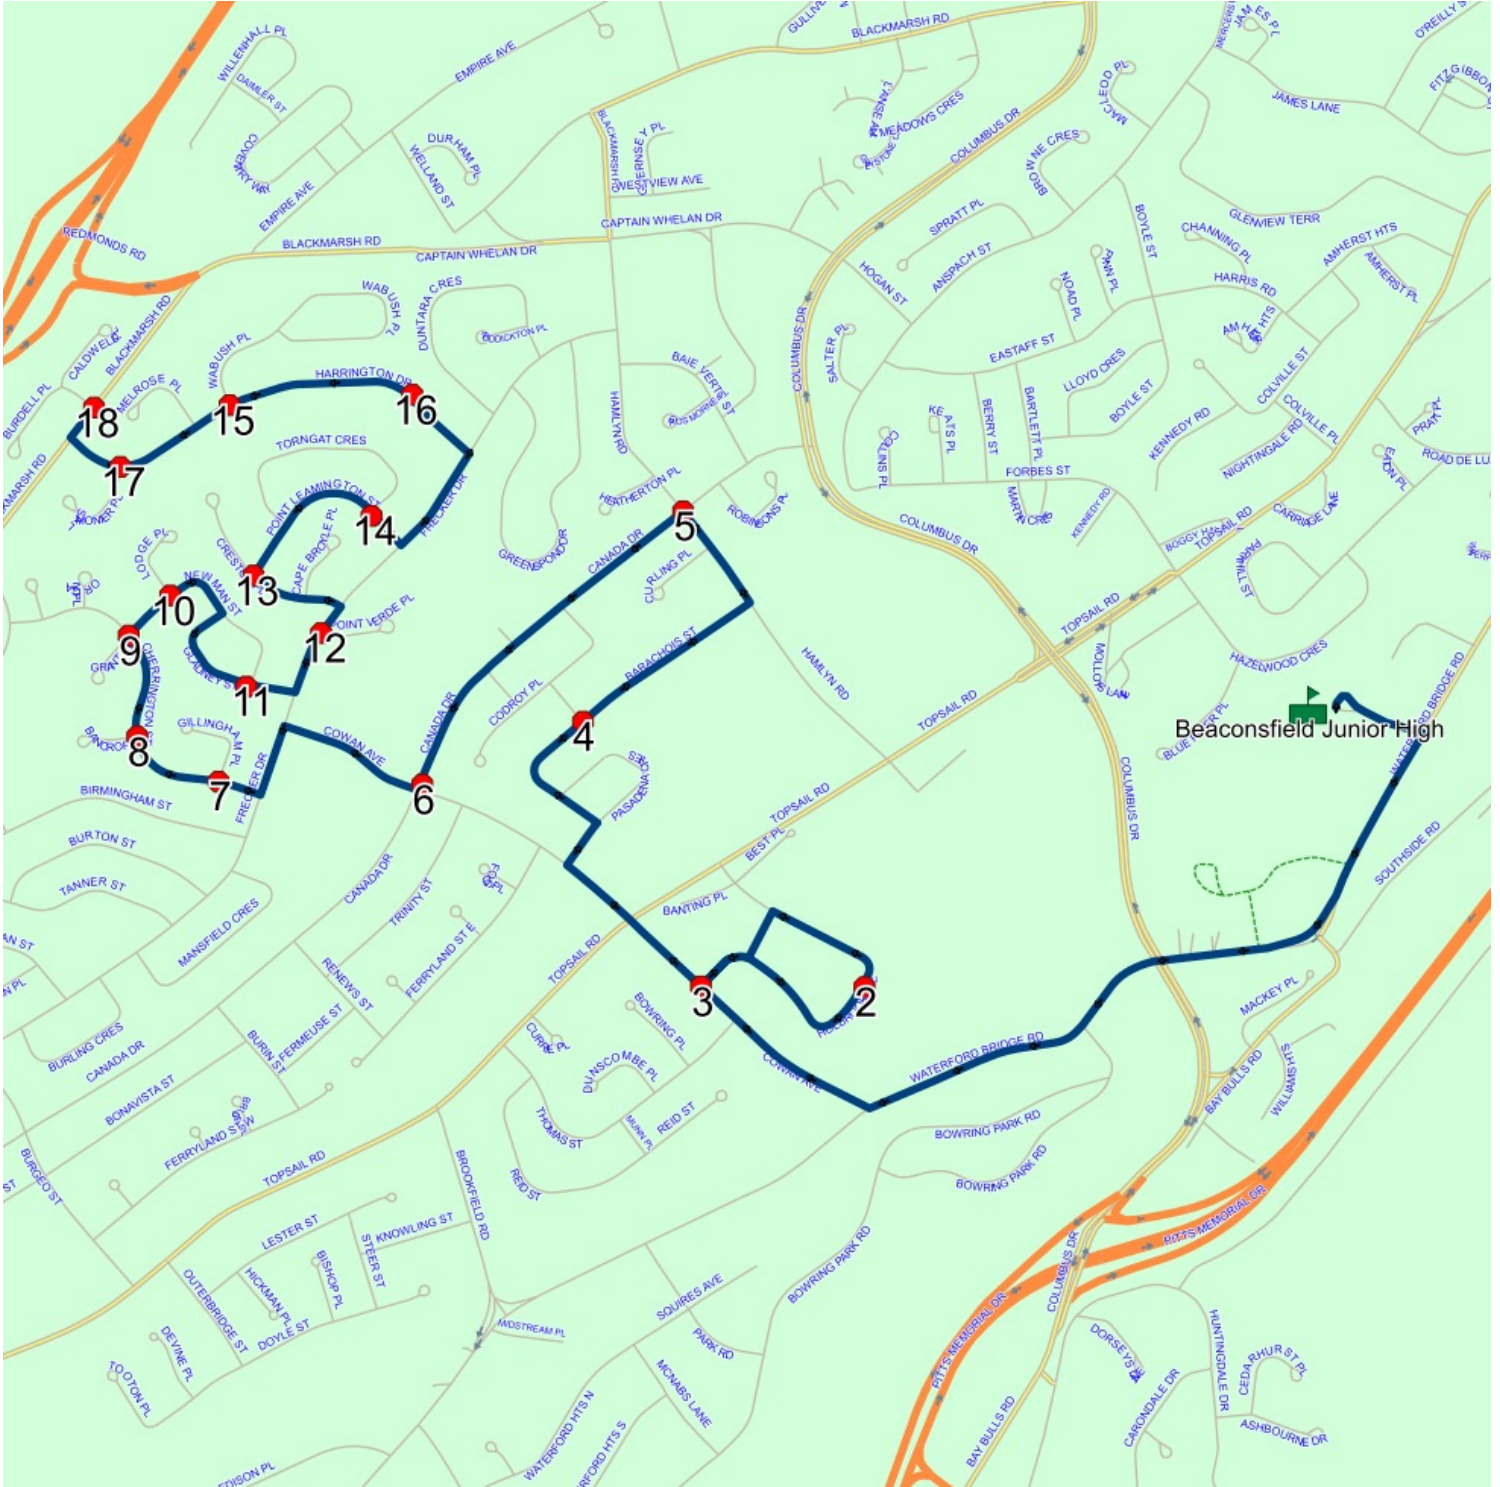

Route: 23-167-6 Run: 23-167-6A PM

Route: 23-167-6

Operator: Executive Taxi Ltd.

Vehicle: 23-167-6

Description:

Schools: Beaconsfield Junior High (324)

Run: 23-167-6A PM

Schools: Beaconsfield Junior High

: 2028-06-30

#	Arrival	Departure	Description
1	2:05 PM	2:20 PM	Beaconsfield Junior High Driveway
2	2:24 PM		#45 Holbrook Ave
3	2:25 PM	2:26 PM	Cowan Ave @ Holbrook Ave
4	2:28 PM	2:29 PM	Barachois St @ Tompkins Pl
5	2:30 PM		Hamlyn Rd @ Canada Dr
6	2:32 PM		#95 Canada Dr
7	2:34 PM		Cherrington St @ Gillingham Pl
8	2:35 PM		Cherrington St @ Bancroft Pl
9	2:35 PM	2:36 PM	Cherrington St @ Grant Pl
10	2:36 PM		Newman St @ Lodge Pl
11	2:37 PM		#9 Gladney St
12	2:38 PM	2:39 PM	Frecker Dr @ Point Verde Pl
13	2:39 PM	2:40 PM	Creston Pl @ Point Leamington St
14	2:41 PM		#30 Point Leamington St
15	2:43 PM	2:44 PM	Harrington Dr @ Wabush Pl
16	2:44 PM		67 HARRINGTON DR
17	2:45 PM		Harrington Dr @ Salmonier Pl
18	2:46 PM		Blackmarsh Rd @ Burdell Pl

Route: 23-167-6 Run: 23-167-6A PM