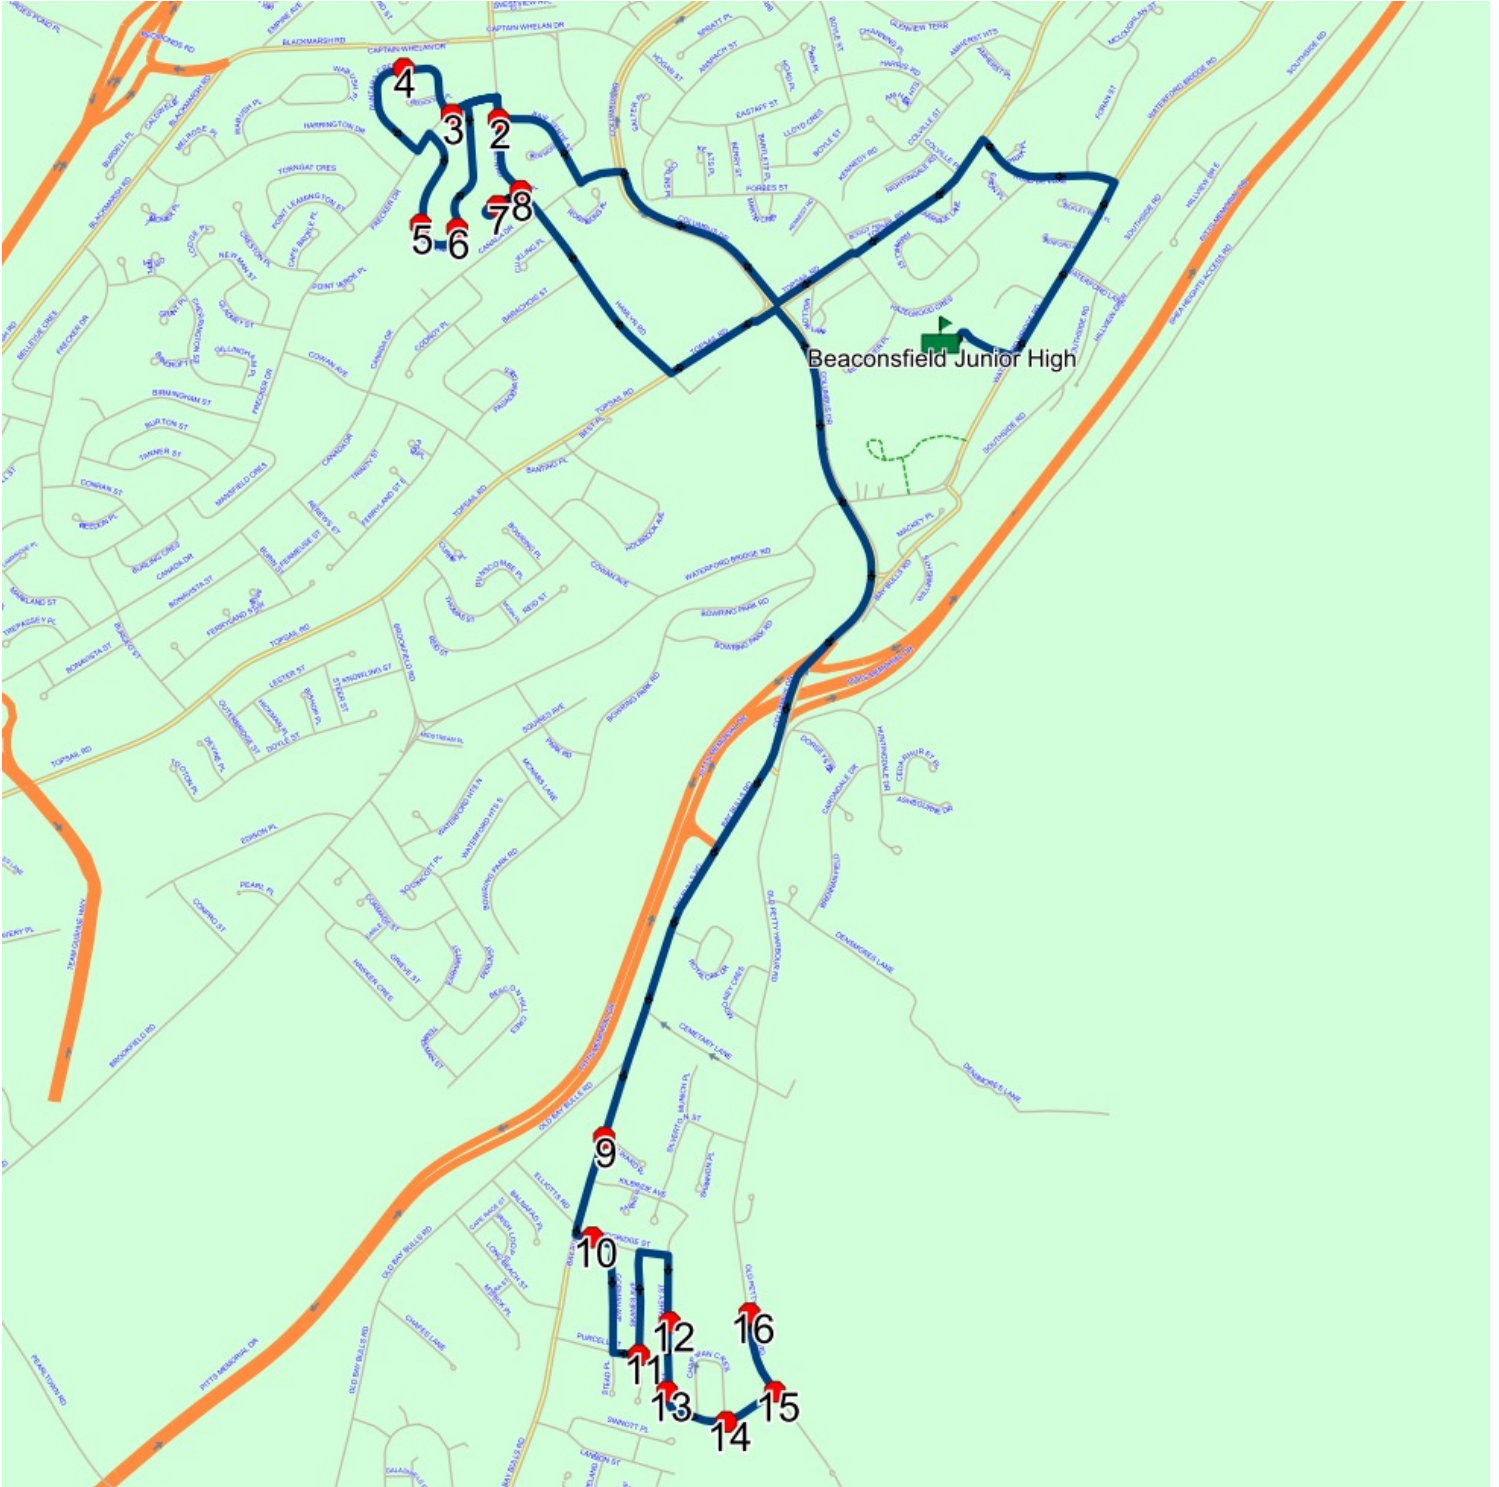

Route: 23-167-3 Run: 23-167-3A PM

Route: 23-167-3

Operator: Executive Taxi Ltd.

Vehicle: 23-167-3

Description:

Schools: Beaconsfield Junior High (324)

Run: 23-167-3A PM

Schools: Beaconsfield Junior High

: 2028-06-30

#	Arrival	Departure	Description
1	2:05 PM	2:20 PM	Beaconsfield Junior High Driveway : 2026-06-30
2	2:27 PM	2:28 PM	HAMLYN RD & BAIE VERTE ST; ST JOHNS
3	2:29 PM		#21 Frecker Dr
4	2:30 PM		#32 Duntara Cres
5	2:32 PM		#73 Greenspond Dr
6	2:33 PM		#44 Grenspond Dr
7	2:35 PM		21 HEATHERTON PL; ST JOHNS; A1E : 2026-06-30
8	2:35 PM	2:36 PM	HAMLYN RD & HEATHERTON PL; ST JOHNS
9	2:42 PM		Bay Bulls Rd @ Aylward Pl
10	2:42 PM	2:43 PM	5 MOGRIDGE ST; ST JOHNS; A1G
11	2:44 PM	2:45 PM	Skanes Ave @ Purcell St
12	2:47 PM		#26 Fahey St
13	2:47 PM	2:48 PM	49 FAHEY ST; ST JOHNS; A1G
14	2:48 PM	2:49 PM	75 FAHEY ST; ST JOHNS; A1G
15	2:49 PM	2:50 PM	Fahey St @ Old Petty Harbour Rd
16	2:50 PM		143 OLD PETTY HARBOUR RD; ST JOHNS; A1G

Route: 23-167-3 Run: 23-167-3A PM