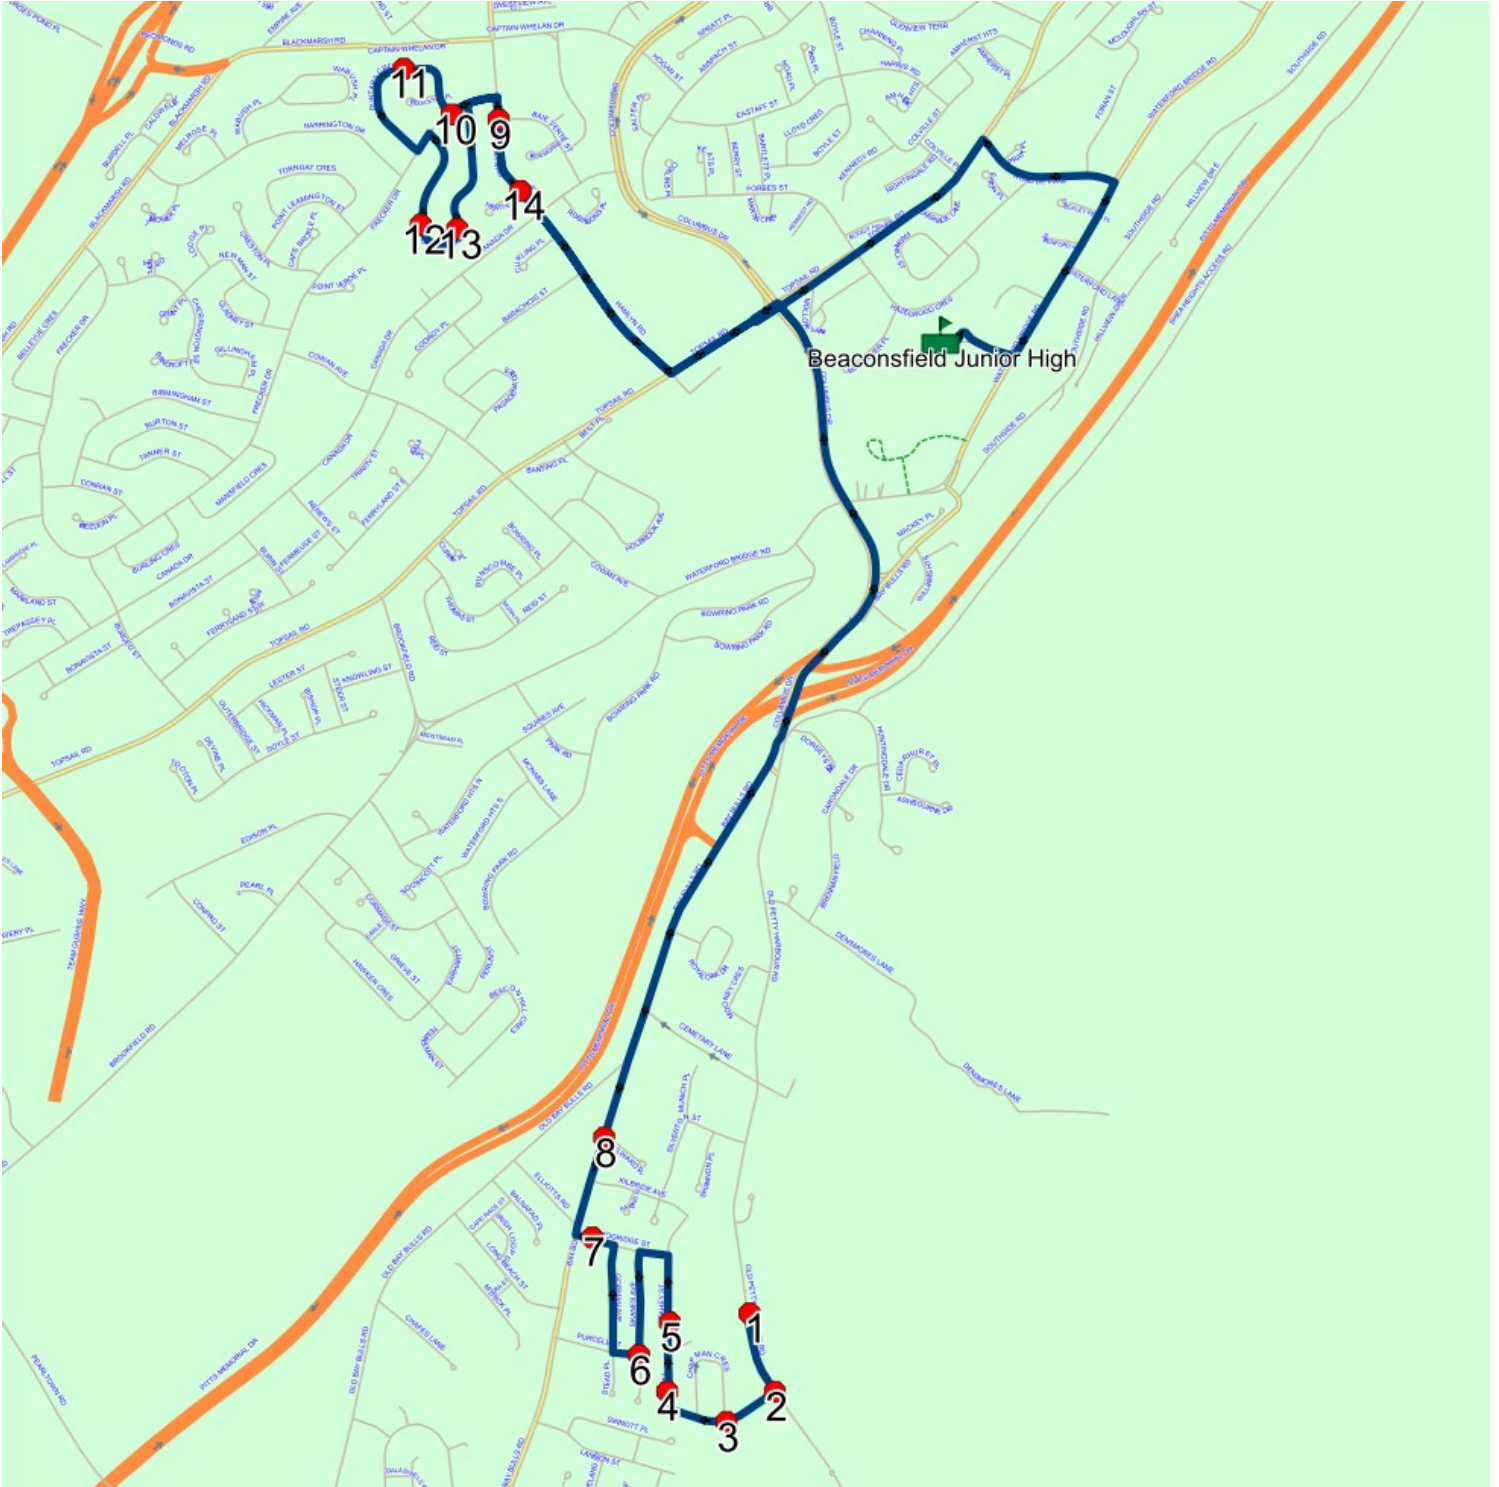

Route: 23-167-3 Run: 23-167-3A AM

Route: 23-167-3

Operator: Executive Taxi Ltd.

Vehicle: 23-167-3

Description:

Schools: Beaconsfield Junior High (324)

Run: 23-167-3A AM

Schools: Beaconsfield Junior High

: 2028-06-30

#	Arrival	Departure	Description
1		7:24 AM	143 OLD PETTY HARBOUR RD; ST JOHNS; A1G
2		7:25 AM	Fahey St @ Old Petty Harbour Rd
3		7:26 AM	75 FAHEY ST; ST JOHNS; A1G
4	7:26 AM	7:27 AM	49 FAHEY ST; ST JOHNS; A1G
5	7:27 AM	7:28 AM	#26 Fahey St
6	7:29 AM	7:30 AM	Skanes Ave @ Purcell St
7	7:31 AM	7:32 AM	5 MOGRIDGE ST; ST JOHNS; A1G
8		7:32 AM	Bay Bulls Rd @ Aylward Pl
9		7:38 AM	HAMLYN RD & BAIE VERTE ST; ST JOHNS
10	7:39 AM	7:40 AM	#21 Frecker Dr
11		7:40 AM	#32 Duntara Cres
12		7:42 AM	#73 Greenspond Dr
13		7:43 AM	#44 Grenspond Dr
14		7:44 AM	HAMLYN RD & HEATHERTON PL; ST JOHNS
15	7:50 AM	7:52 AM	Beaconsfield Junior High Driveway

Route: 23-167-3 Run: 23-167-3A AM