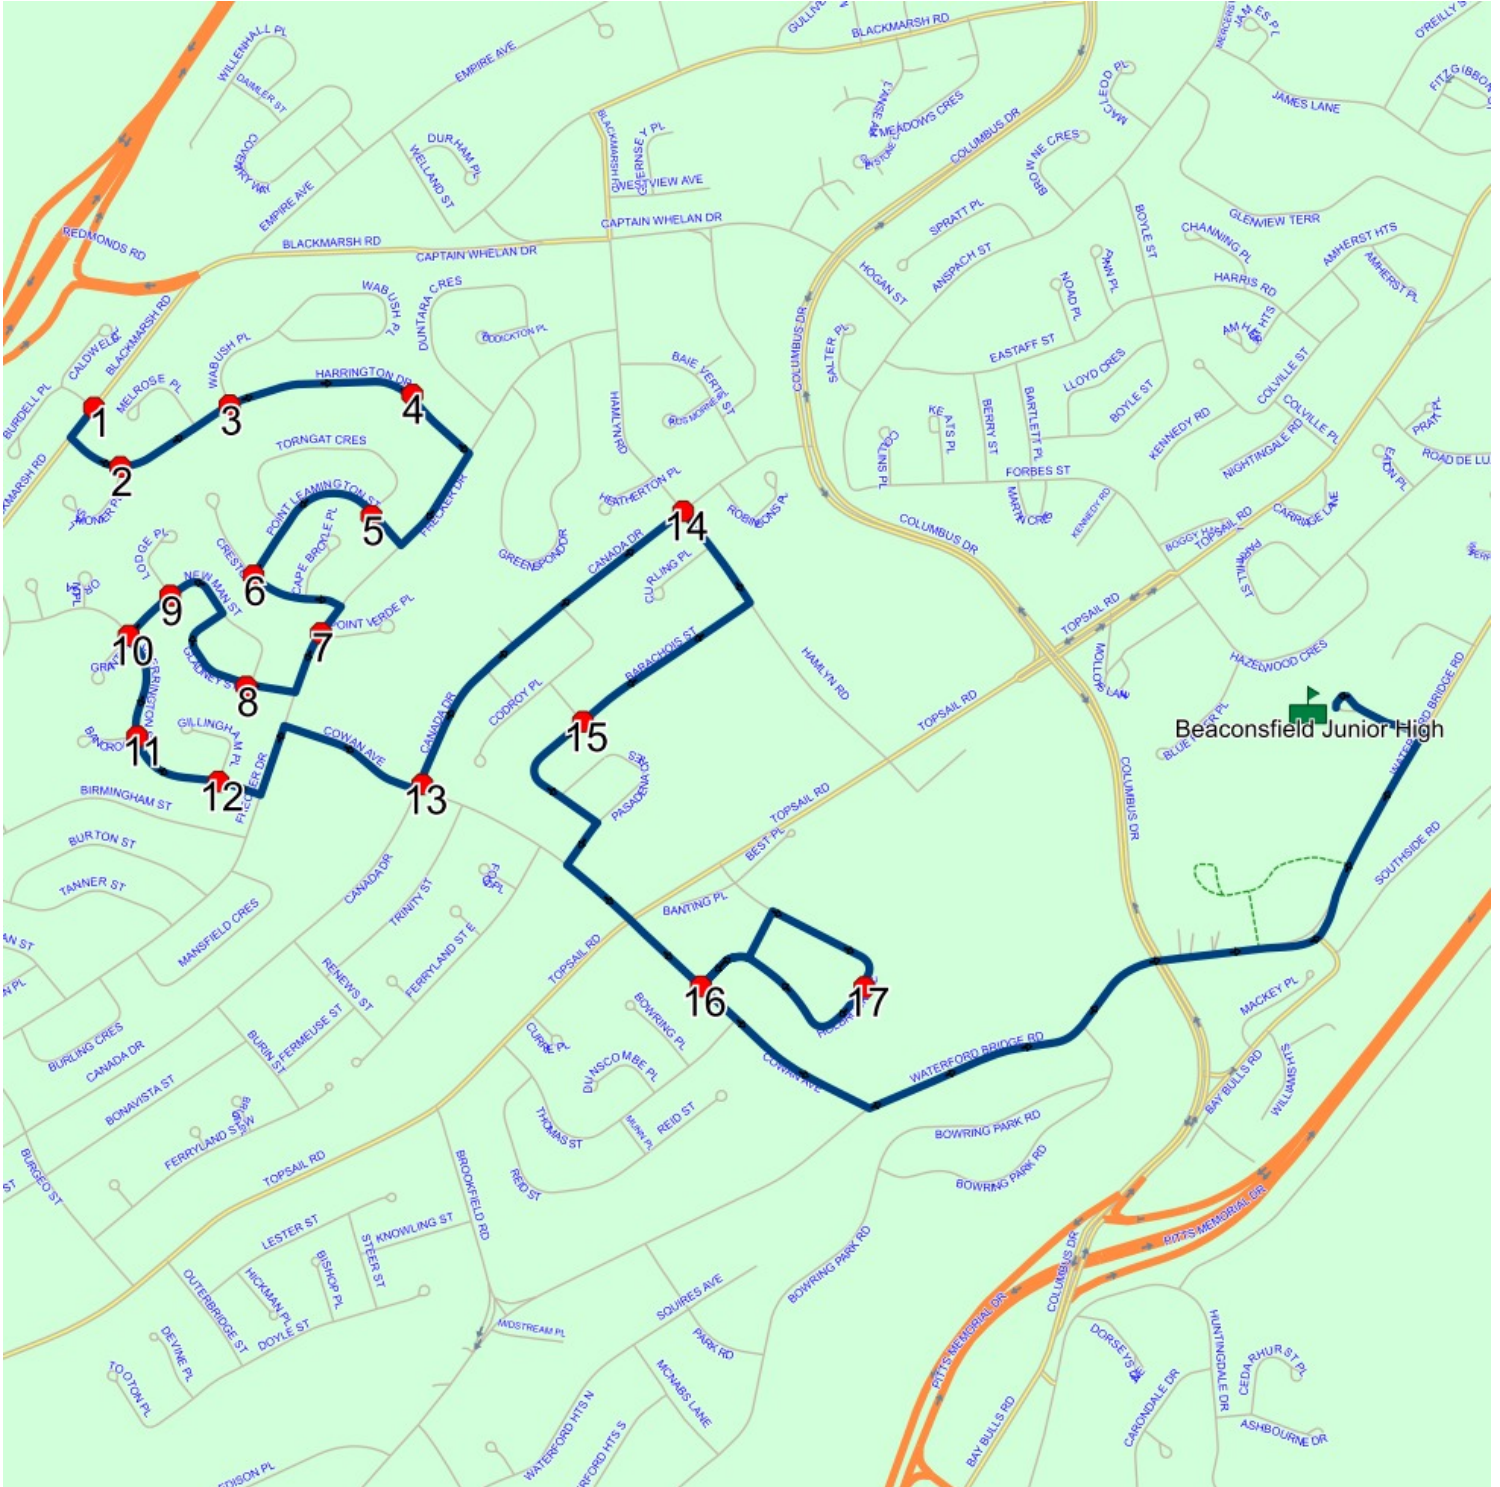

Route: 23-167-6 Run: 23-167-6A AM

Route: 23-167-6

Operator: Executive Taxi Ltd.

Vehicle: 23-167-6

Description:

Schools: Beaconsfield Junior High (324)

Run: 23-167-6A AM

Schools: Beaconsfield Junior High

: 2028-06-30

#	Arrival	Departure	Description
1		7:25 AM	Blackmarsh Rd @ Burdell Pl
2	7:26 AM	7:27 AM	Harrington Dr @ Salmonier Pl
3		7:27 AM	Harrington Dr @ Wabush Pl
4		7:28 AM	67 HARRINGTON DR
5	7:29 AM	7:30 AM	#30 Point Leamington St
6	7:30 AM	7:31 AM	Creston Pl @ Point Leamington St
7		7:32 AM	Frecker Dr @ Point Verde Pl
8	7:32 AM	7:33 AM	#9 Gladney St
9		7:34 AM	Newman St @ Lodge Pl
10		7:34 AM	Cherrington St @ Grant Pl
11		7:35 AM	Cherrington St @ Bancroft Pl
12		7:36 AM	Cherrington St @ Gillingham Pl
13		7:38 AM	#95 Canada Dr
14	7:39 AM	7:40 AM	Hamlyn Rd @ Canada Dr
15	7:41 AM	7:42 AM	Barachois St @ Tompkins Pl
16	7:43 AM	7:44 AM	Cowan Ave @ Holbrook Ave
17	7:45 AM	7:46 AM	#45 Holbrook Ave
18	7:50 AM	7:52 AM	Beaconsfield Junior High Driveway

Route: 23-167-6 Run: 23-167-6A AM