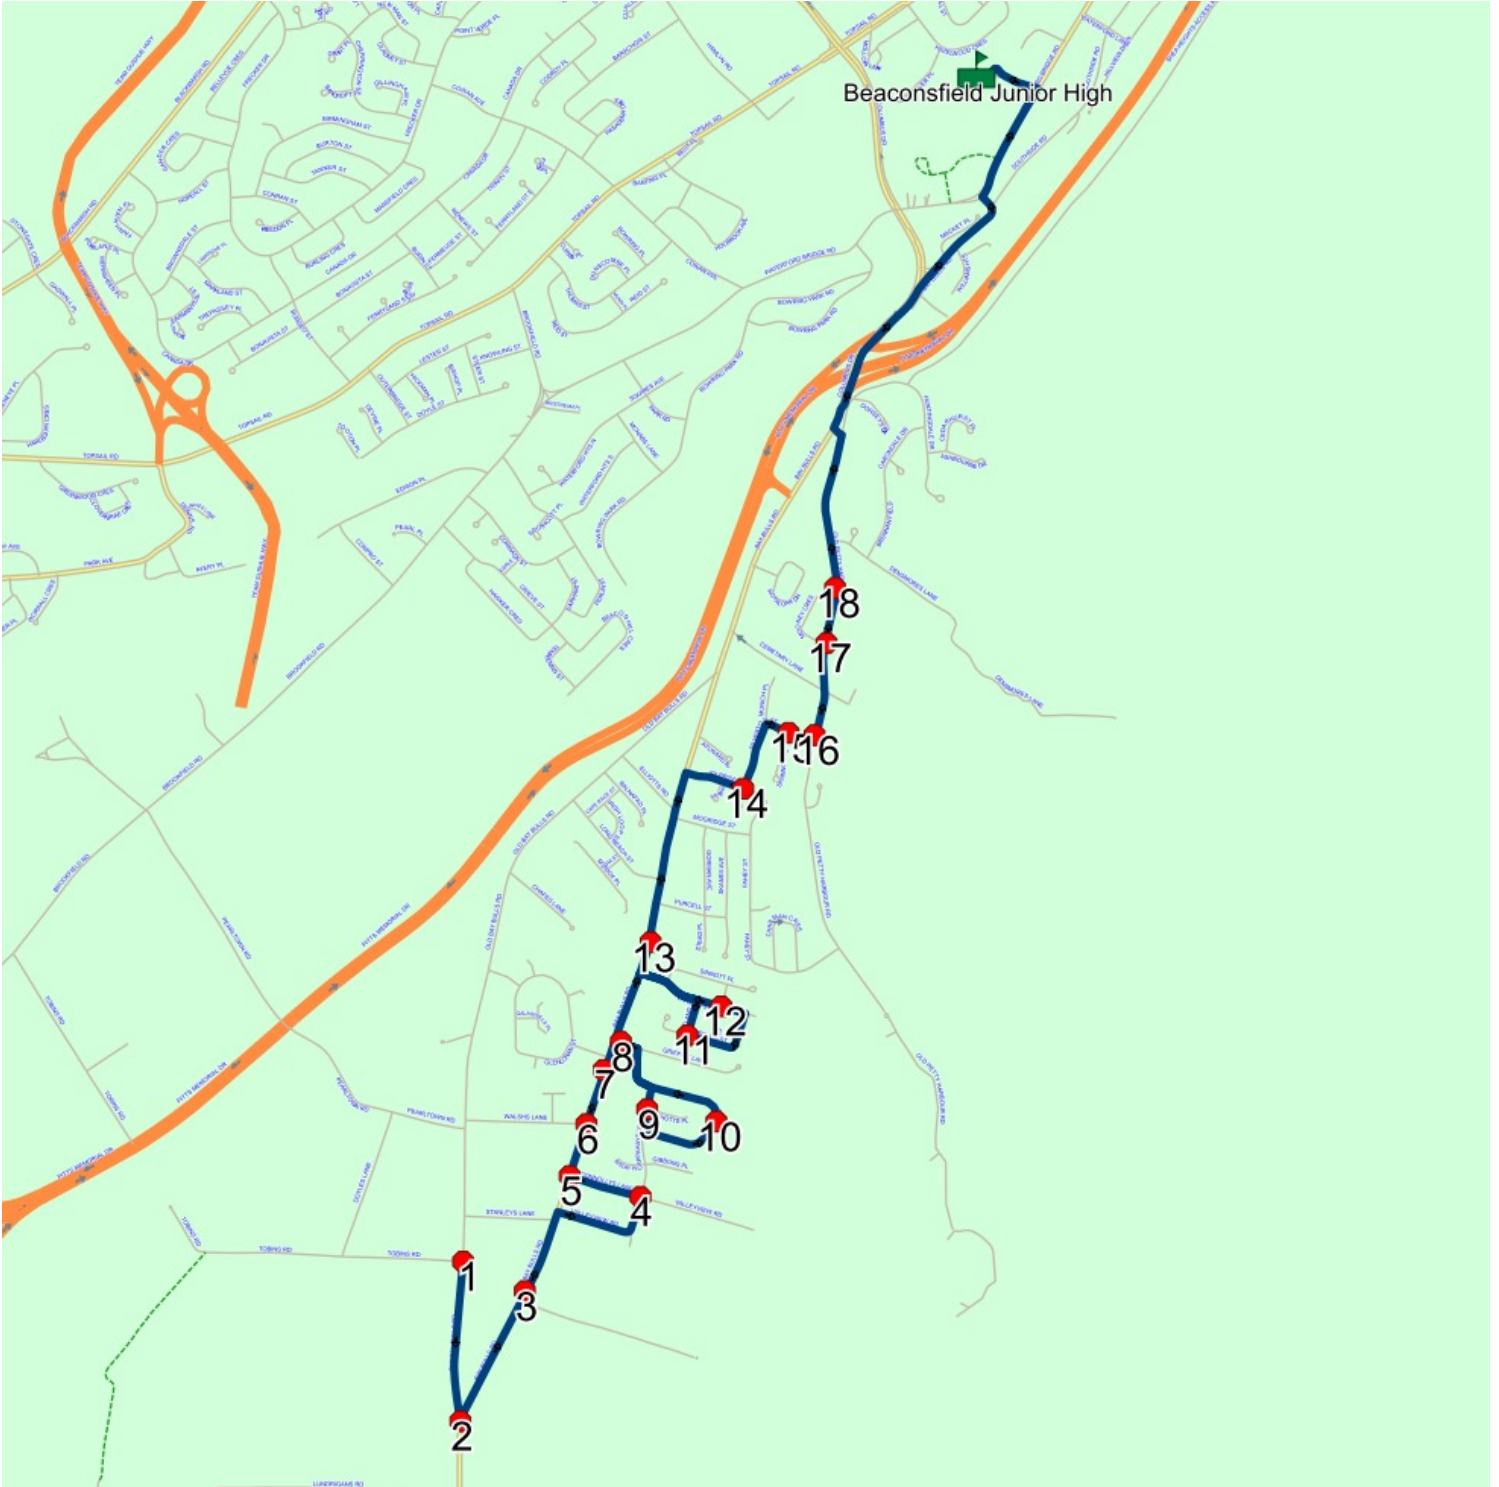

Route: 23-167-1 Run: 23-167-1A AM

Route: 23-167-1 Run: 23-167-1A PM

Route: 23-167-1

Operator: Executive Taxi Ltd.

Vehicle: 23-167-1

Description:

Schools: Beaconsfield Junior High (324)

Run: 23-167-1A PM

Route: 23-167-1 Run: 23-167-1A PM

Route: 23-167-2 Run: 23-167-2A AM

Route: 23-167-2

Operator: Executive Taxi Ltd.

Vehicle: 23-167-2

Description:

Schools: Beaconsfield Junior High (324)

Run: 23-167-2A AM

Schools: Beaconsfield Junior High

: 2028-06-30

#	Arrival	Departure	Description
1		7:25 AM	OLD BAY BULLS RD; ST JOHNS & TOBINS RD; ST JOHNS
2		7:26 AM	OLD BAY BULLS RD; ST JOHNS & BAY BULLS RD; ST JOHNS
3		7:27 AM	320 BAY BULLS RD; ST JOHNS; A1G
4	7:28 AM	7:29 AM	VALLEYVIEW RD & CONNOLLYS LANE
5	7:29 AM	7:30 AM	BAY BULLS RD; ST JOHNS & CONNOLLYS LANE; ST JOHNS
6	7:30 AM	7:31 AM	BAY BULLS RD; ST JOHNS & WALSHS LANE; ST JOHNS
7		7:31 AM	252 BAY BULLS RD; ST JOHNS; A1G
8	7:31 AM	7:32 AM	3 GRIFFINS LANE; ST JOHNS; A1G
9	7:32 AM	7:33 AM	Cappahayden St @ St. Shotts Pl
10	7:34 AM	7:35 AM	#53 Cape Pine St
11	7:37 AM	7:38 AM	Ireland St @ Courtney St
12	7:39 AM	7:40 AM	Lannon St @ Coady Pl
13		7:41 AM	#189 Bay Bulls Rd
14		7:42 AM	KILBRIDE AVE; ST JOHNS & SILVERTON PL; ST JOHNS
15		7:43 AM	SILVERTON ST; ST JOHNS & SHANNON PL; ST JOHNS
16		7:44 AM	#98 Old Petty Harbour Rd
17	7:44 AM	7:45 AM	#75 Old Petty Harbour Rd
18	7:45 AM	7:46 AM	38 OLD PETTY HARBOUR RD; ST JOHNS; A1G
19	7:50 AM	7:52 AM	Beaconsfield Junior High Driveway

Route: 23-167-2 Run: 23-167-2A AM

Route: 23-167-2 Run: 23-167-2A PM

Route: 23-167-2

Operator: Executive Taxi Ltd.

Vehicle: 23-167-2

Description:

Schools: Beaconsfield Junior High (324)

Run: 23-167-2A PM