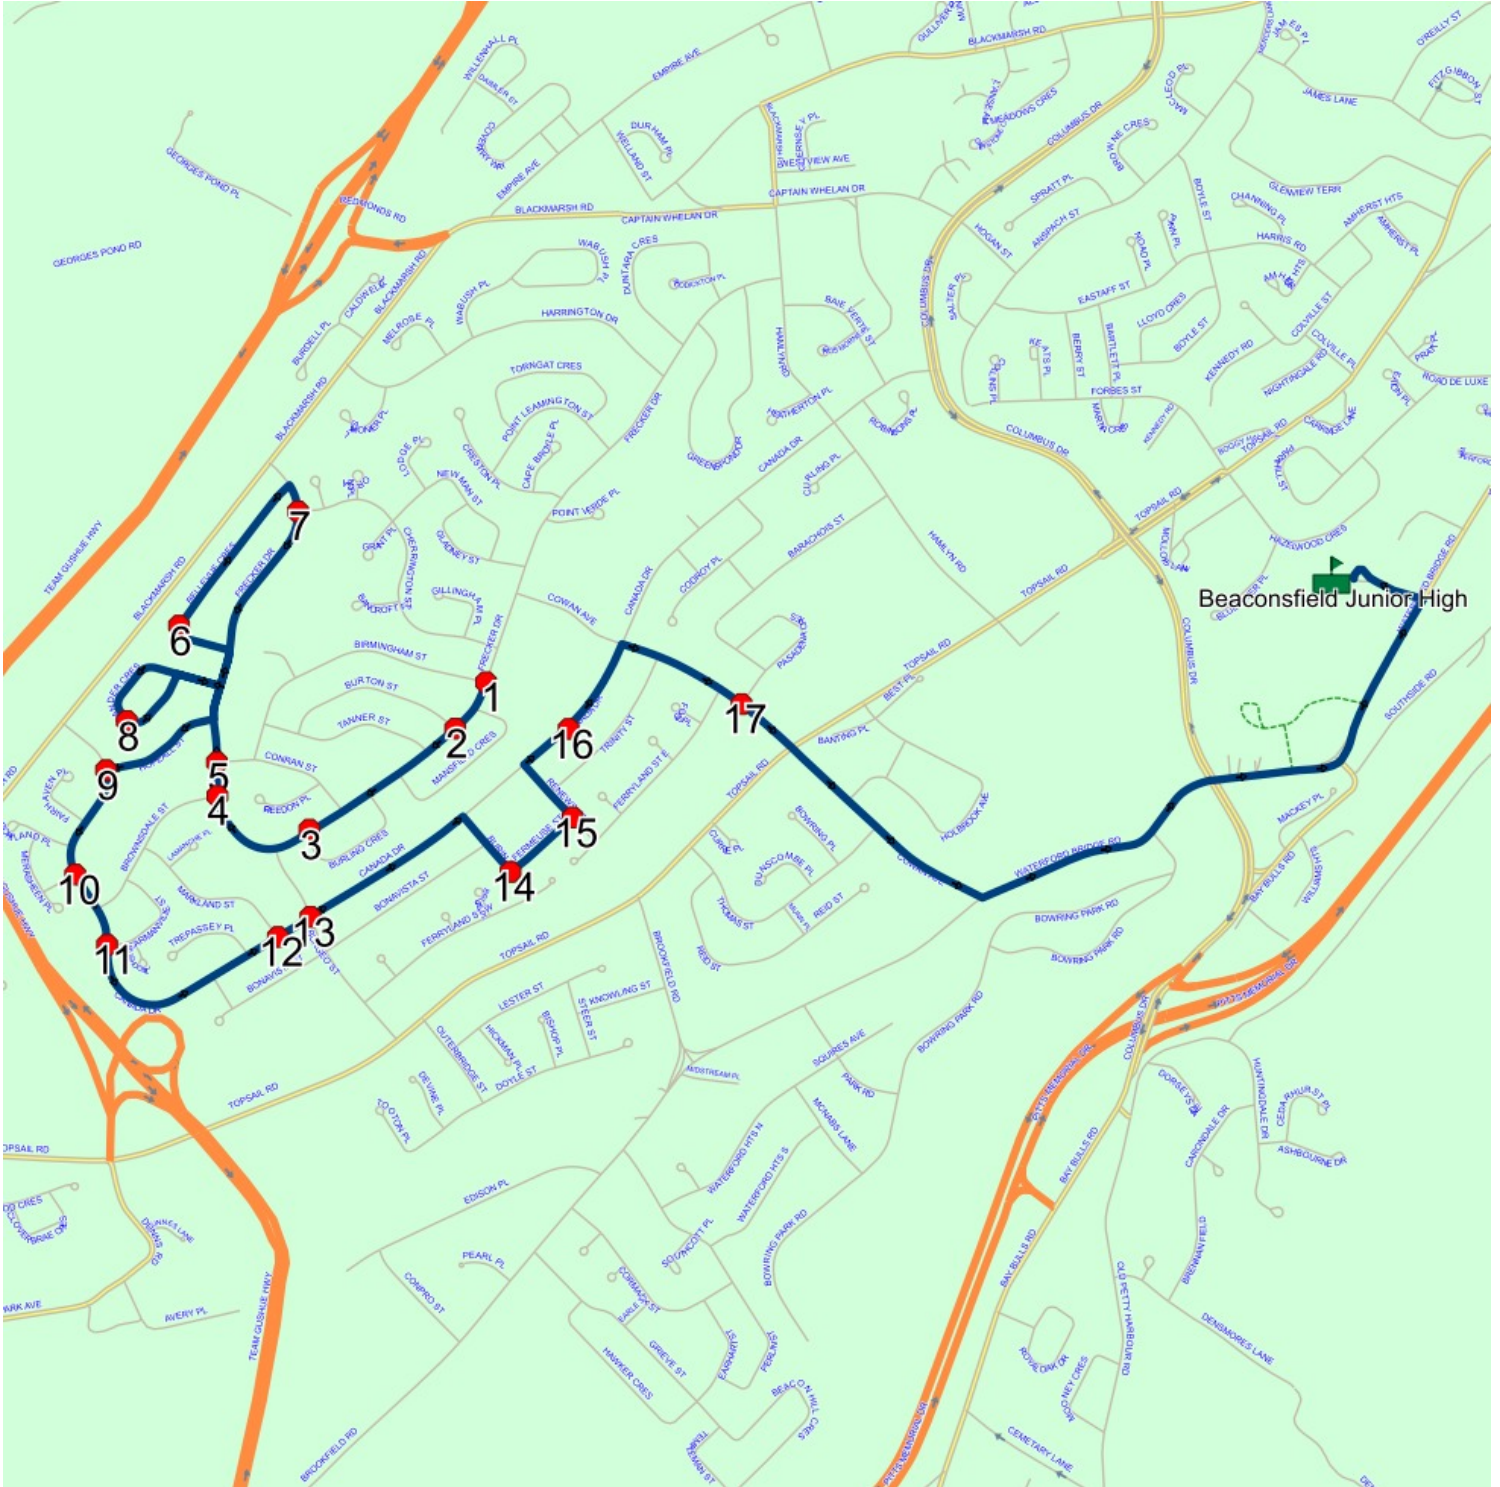

Route: 23-167-5 Run: 23-167-5A AM

Route: 23-167-5

Operator: Executive Taxi Ltd.

Vehicle: 23-167-5

Description:

Schools: Beaconsfield Junior High (324)

Run: 23-167-5A AM

Schools: Beaconsfield Junior High

: 2028-06-30

#	Arrival	Departure	Description
1		7:29 AM	Frecker Dr @ Birmingham St
2		7:29 AM	Frecker Dr @ Burton St
3		7:30 AM	#202 Frecker Dr
4		7:31 AM	Frecker Dr @ Brownsdale St
5	7:31 AM	7:32 AM	Frecker Dr @ Conran St
6	7:33 AM	7:34 AM	52 BELLEVUE CRES; ST JOHNS; A1E
7	7:34 AM	7:35 AM	FRECKER DR; ST JOHNS & CHERRINGTON ST; ST JOHNS
8		7:36 AM	40 GANDER CRES; ST JOHNS; A1E
9		7:38 AM	Hopeall St @ Canada Dr
10		7:39 AM	CANADA DR; ST JOHNS & ROSE BLANCHE ST; ST JOHNS
11		7:39 AM	Canada Dr @ Carmanville St
12		7:40 AM	Canada Dr @ Markland St
13	7:40 AM	7:41 AM	Canada Dr @ Burgeo St
14		7:42 AM	Burin St @ Fermeuse St
15		7:43 AM	Renews St @ Fermeuse St
16	7:44 AM	7:45 AM	#123 Canada Dr
17		7:46 AM	Cowan Ave @ Pasadena Cres
18	7:50 AM	7:52 AM	Beaconsfield Junior High Driveway

Route: 23-167-5 Run: 23-167-5A AM