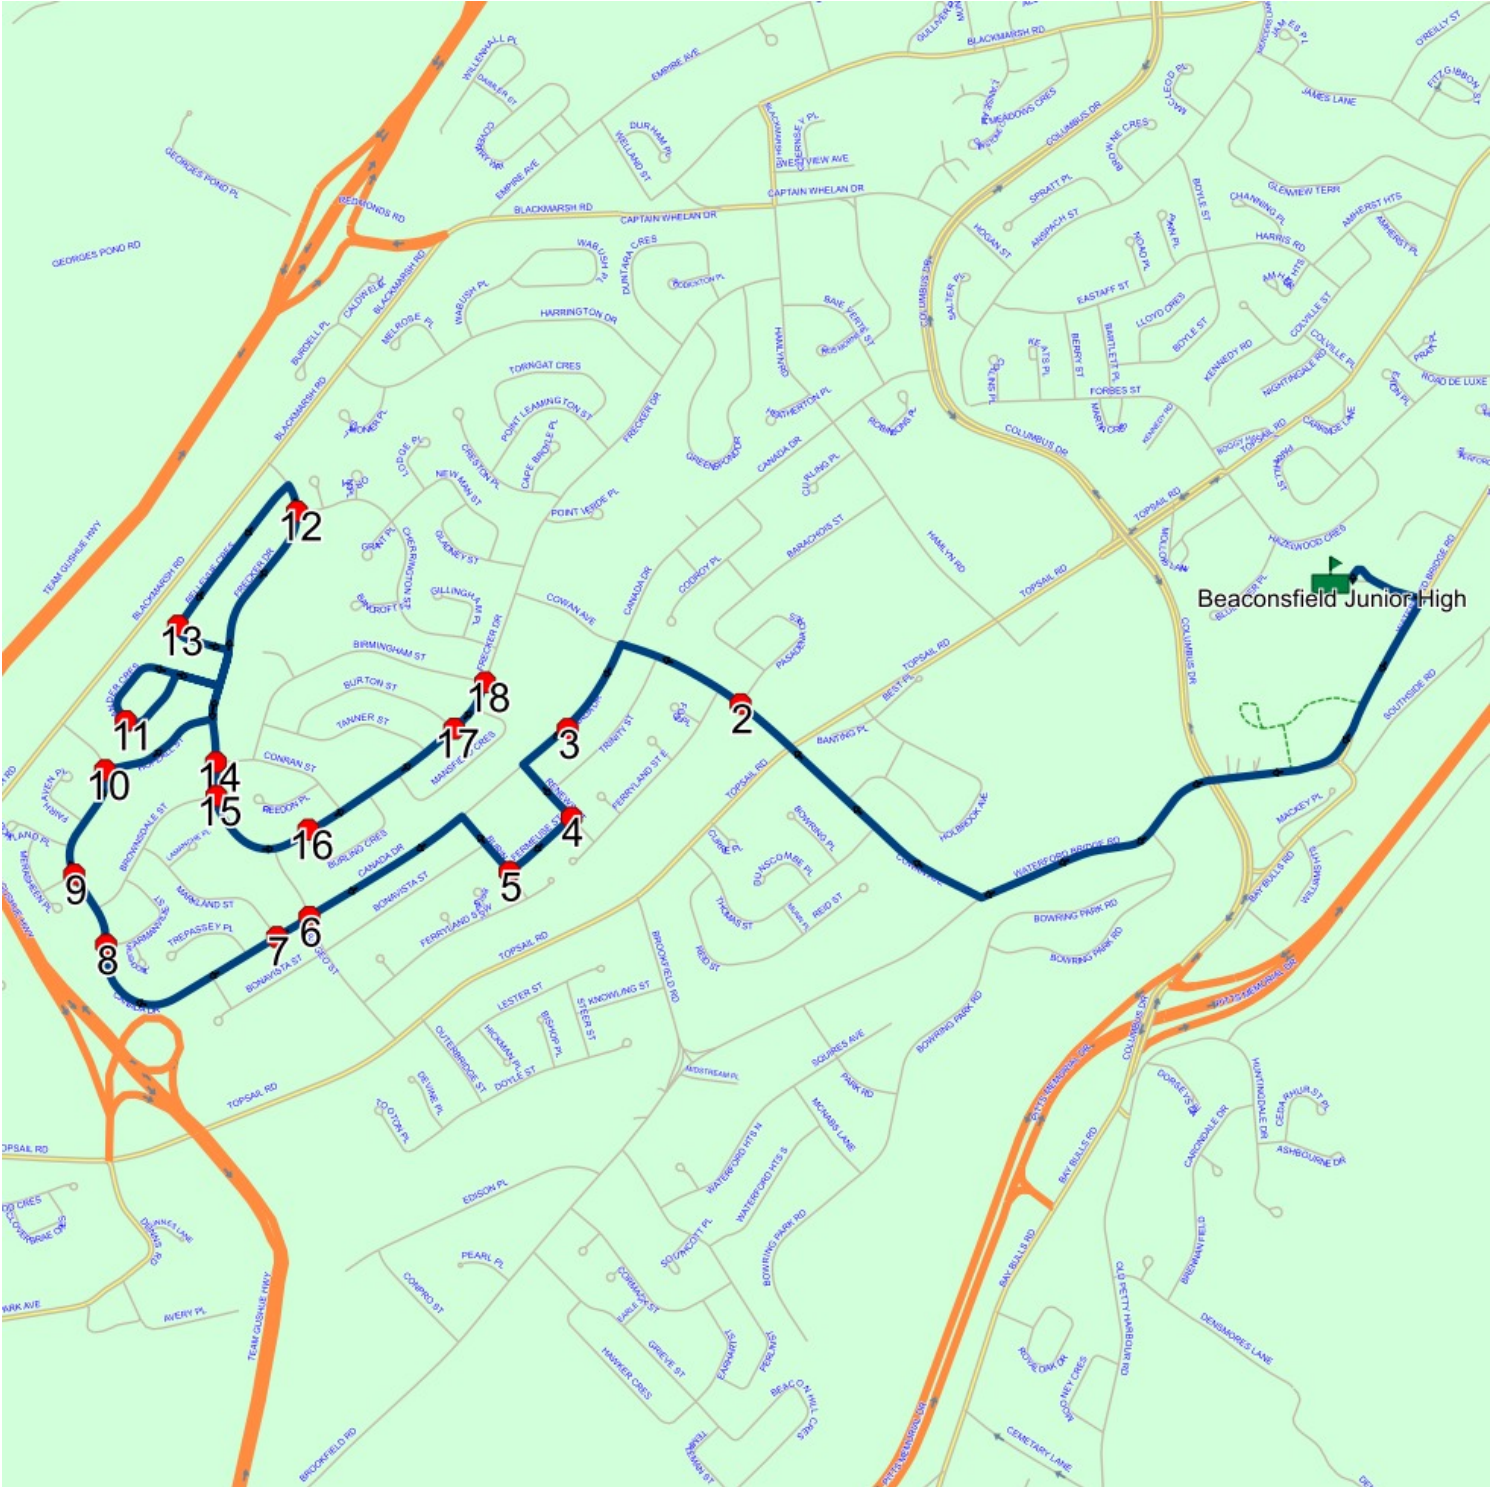

Route: 23-167-5 Run: 23-167-5A PM

Route: 23-167-5

Operator: Executive Taxi Ltd.

Vehicle: 23-167-5

Description:

Schools: Beaconsfield Junior High (324)

Run: 23-167-5A PM

Schools: Beaconsfield Junior High

: 2028-06-30

#	Arrival	Departure	Description
1	2:05 PM	2:20 PM	Beaconsfield Junior High Driveway
2	2:23 PM	2:24 PM	Cowan Ave @ Pasadena Cres
3	2:25 PM		#123 Canada Dr
4	2:26 PM	2:27 PM	Renews St @ Fermeuse St
5	2:27 PM	2:28 PM	Burin St @ Fermeuse St
6	2:29 PM	2:30 PM	Canada Dr @ Burgeo St
7	2:30 PM	2:31 PM	Canada Dr @ Markland St
8	2:31 PM	2:32 PM	Canada Dr @ Carmanville St
9	2:32 PM		CANADA DR; ST JOHNS & ROSE BLANCHE ST; ST JOHNS
10	2:32 PM		Hopeall St @ Canada Dr
11	2:34 PM	2:35 PM	40 GANDER CRES; ST JOHNS; A1E
12	2:37 PM		FRECKER DR; ST JOHNS & CHERRINGTON ST; ST JOHNS
13	2:38 PM	2:39 PM	52 BELLEVUE CRES; ST JOHNS; A1E
14	2:40 PM		Frecker Dr @ Conran St
15	2:40 PM	2:41 PM	Frecker Dr @ Brownsdale St
16	2:41 PM	2:42 PM	#202 Frecker Dr
17	2:42 PM	2:43 PM	Frecker Dr @ Burton St
18	2:43 PM		Frecker Dr @ Birmingham St

Route: 23-167-5 Run: 23-167-5A PM