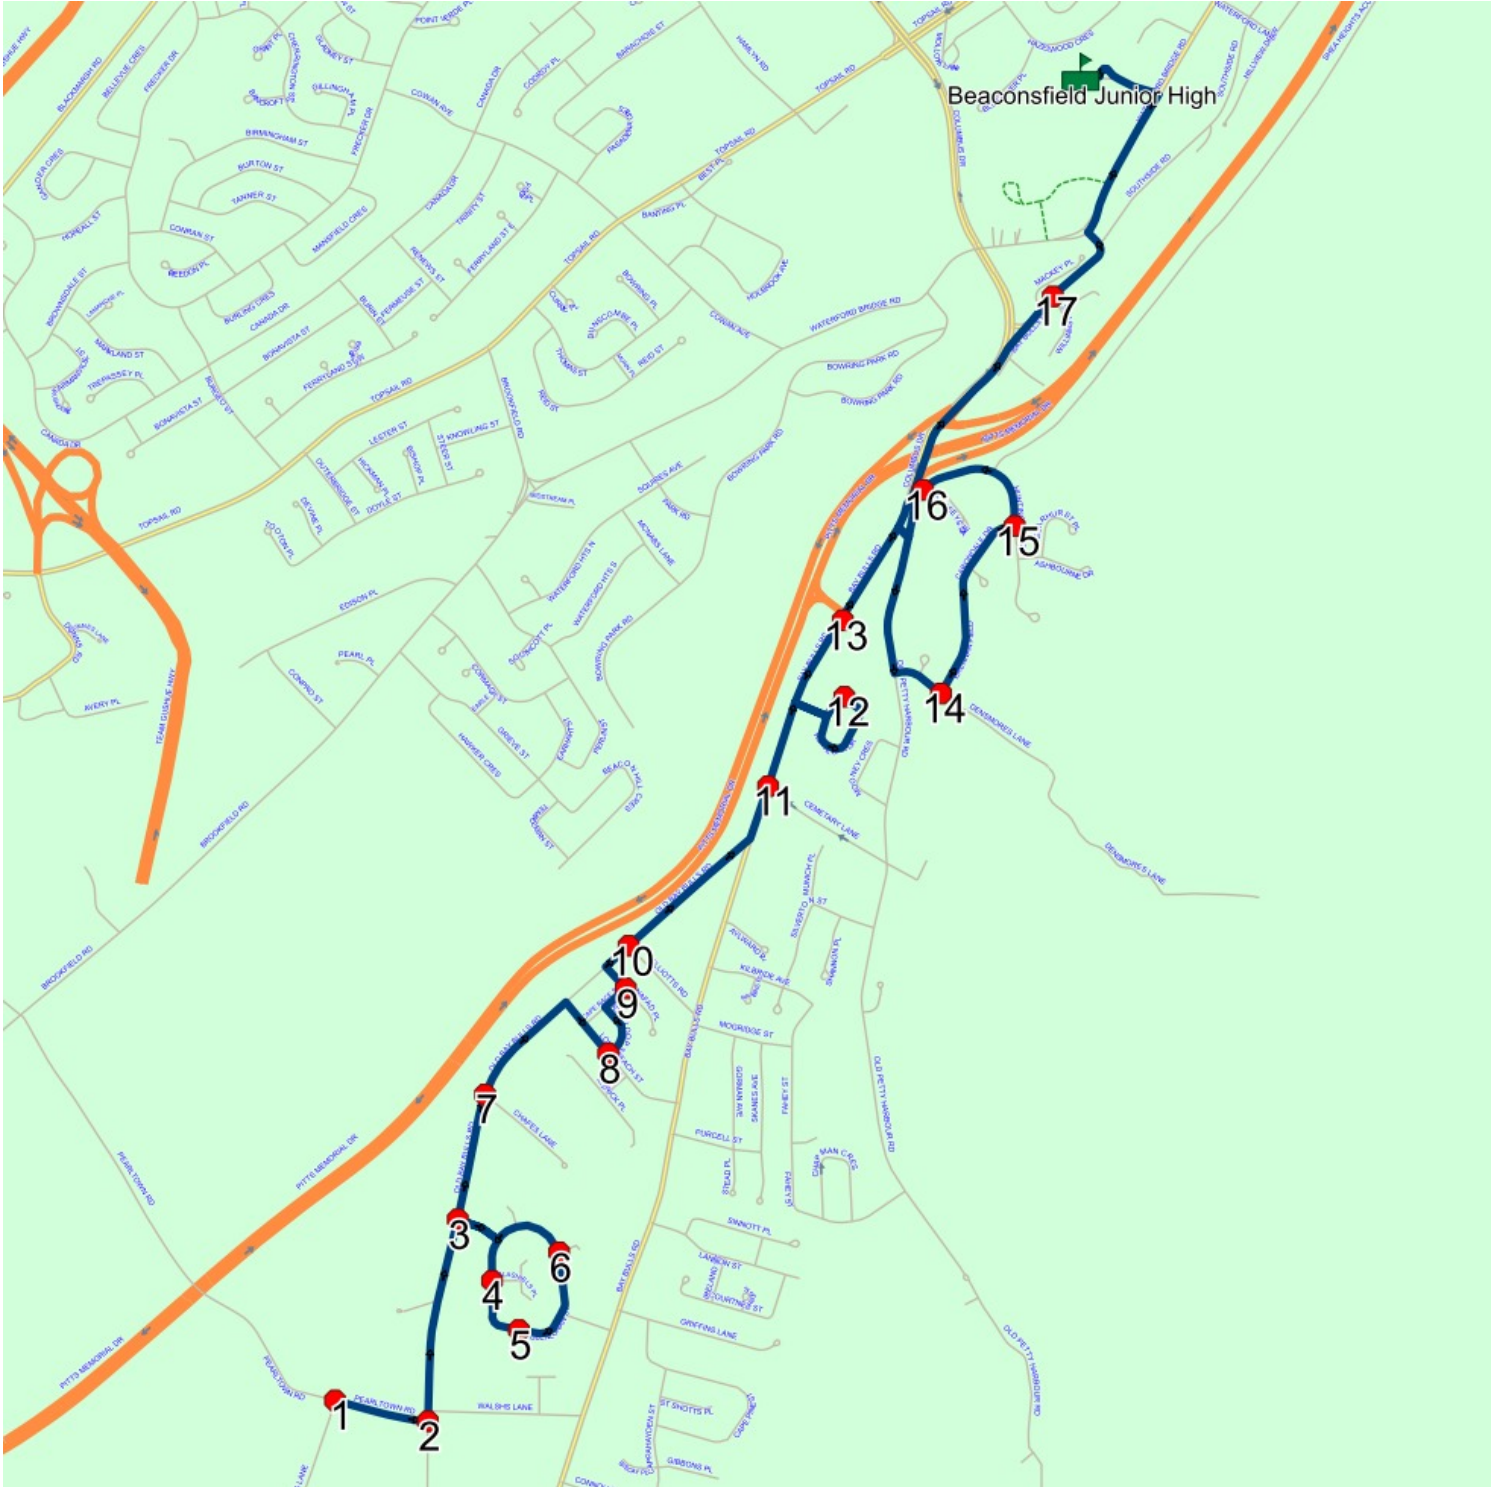

Route: 23-167-1 Run: 23-167-1A AM

Route: 23-167-1

Operator: Executive Taxi Ltd.

Vehicle: 23-167-1

Description:

Schools: Beaconsfield Junior High (324)

Run: 23-167-1A AM

Schools: Beaconsfield Junior High

: 2028-06-30

#	Arrival	Departure	Description
1		7:25 AM	PEARLTOWN RD; ST JOHNS & DOYLES LANE; ST JOHNS
2		7:26 AM	OLD BAY BULLS RD; ST JOHNS & PEARLTOWN RD; ST JOHNS
3		7:27 AM	Old Bay Bulls Rd @ Rosemarkie St
4	7:28 AM	7:29 AM	Glenlonan St @ Galashiels Pl
5	7:29 AM	7:30 AM	Glenlonan St @ Cromdale St
6	7:30 AM	7:31 AM	Glenlonan St @ Laggan Pl
7		7:32 AM	Old Bay Bulls Rd @ Chafes Lane
8	7:33 AM	7:34 AM	IRISH LOOP ST; ST JOHNS & LONG BEACH ST; ST JOHNS
9		7:35 AM	Cape Race St @ Balnafad Pl
10		7:36 AM	OLD BAY BULLS RD; ST JOHNS & ELLIOTTS RD; ST JOHNS
11		7:37 AM	Old Bay Bulls Rd @ Cemetary Lane
12		7:39 AM	#76 Royal Oak Dr
13		7:40 AM	77 BAY BULLS RD; ST JOHNS; A1G
14	7:42 AM	7:43 AM	Densmores Lane @ Brennan Field
15		7:44 AM	Carondale Dr @ Huntingdale Dr
16	7:45 AM	7:46 AM	HUNTINGDALE DR; ST JOHNS & DORSEYS LANE; ST JOHNS
17		7:48 AM	BAY BULLS RD; ST JOHNS & WILLIAMS HTS; ST JOHNS
18	7:50 AM	7:52 AM	Beaconsfield Junior High Driveway

Route: 23-167-1 Run: 23-167-1A AM

Route: 23-167-1 Run: 23-167-1A PM

Route: 23-167-1

Operator: Executive Taxi Ltd.

Vehicle: 23-167-1

Description:

Schools: Beaconsfield Junior High (324)

Run: 23-167-1A PM

Route: 23-167-1 Run: 23-167-1A PM

Route: 23-167-2 Run: 23-167-2A AM

Route: 23-167-2

Operator: Executive Taxi Ltd.

Vehicle: 23-167-2

Description:

Schools: Beaconsfield Junior High (324)

Run: 23-167-2A AM