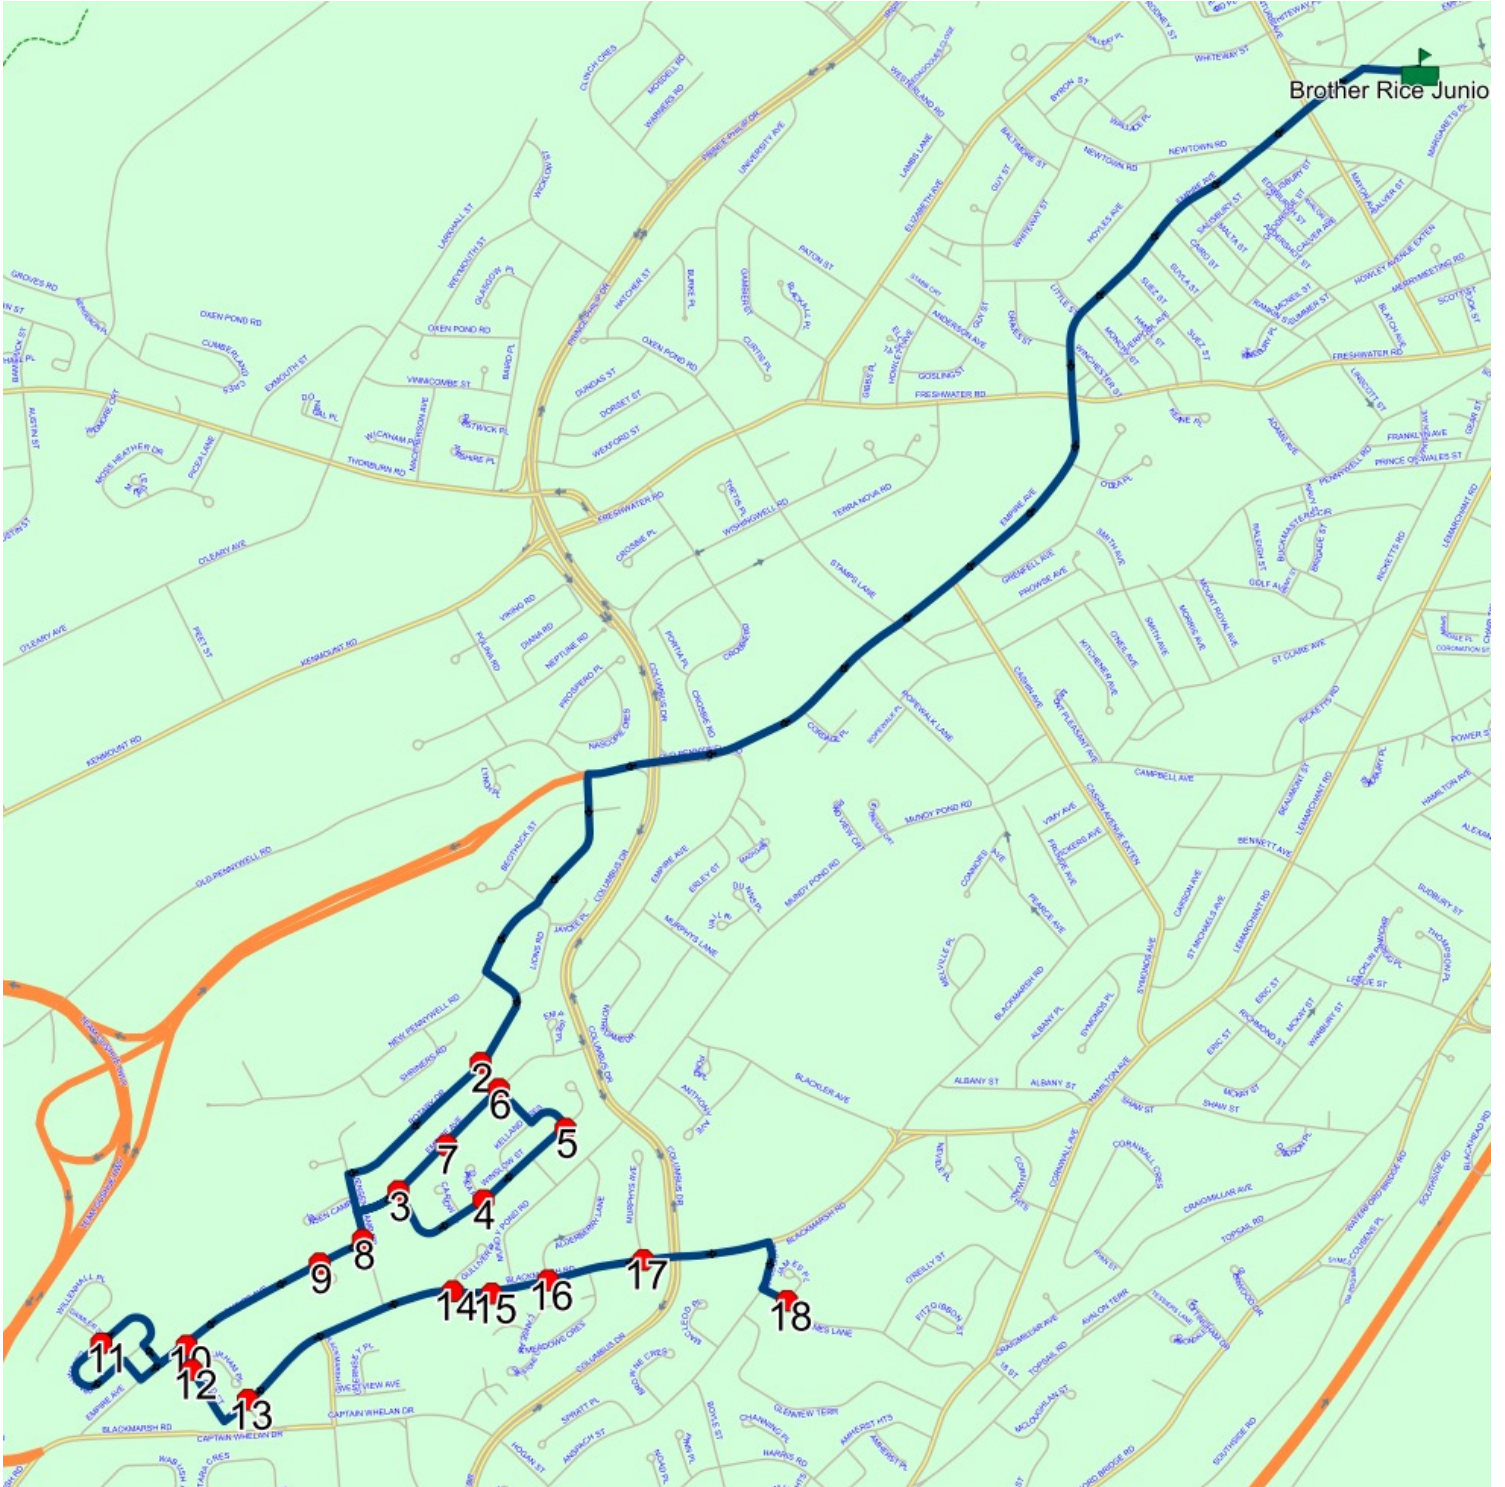

Route: 17-129-5 Run: 17-129-5A PM

Route: 17-129-5

Operator: Executive Taxi Ltd.

Vehicle: 17-129-5

Description:

Schools: Brother Rice Junior High (330)

Run: 17-129-5A PM

Schools: Brother Rice Junior High

: 2025-06-30

#	Arrival	Departure	Description
1	2:08 PM	2:23 PM	Brother Rice Junior High Driveway
2	2:30 PM	2:31 PM	32 ROTARY DR; ST JOHNS; A1E
3	2:33 PM		Empire Ave @ Winslow St
4	2:34 PM		Winslow St @ Caprea Pl
5	2:35 PM		#29 Winslow St
6	2:36 PM	2:37 PM	Empire Ave @ Dammerills Lane
7	2:38 PM		583 EMPIRE AVE
8	2:39 PM	2:40 PM	#57 Jensen Camp Rd
9	2:40 PM	2:41 PM	Empire Ave @ Fitzgerald Pl
10	2:41 PM	2:42 PM	735 EMPIRE AVE; ST JOHNS; A1E
11	2:43 PM		Coventry Way @ Daimler St
12	2:45 PM		Welland St @ Durham Pl
13	2:46 PM	2:47 PM	#416 Blackmarsh Rd
14	2:48 PM		Blackmarsh Rd @ Gulliver Pl
15	2:49 PM		337 BLACKMARSH RD; ST JOHNS; A1E
16	2:49 PM	2:50 PM	Blackmarsh Rd @ Alderberry Lane
17	2:50 PM	2:51 PM	Blackmarsh Road @ Murphys Avenue
18	2:52 PM	2:53 PM	James Lane @ James Pl

Route: 17-129-5 Run: 17-129-5A PM