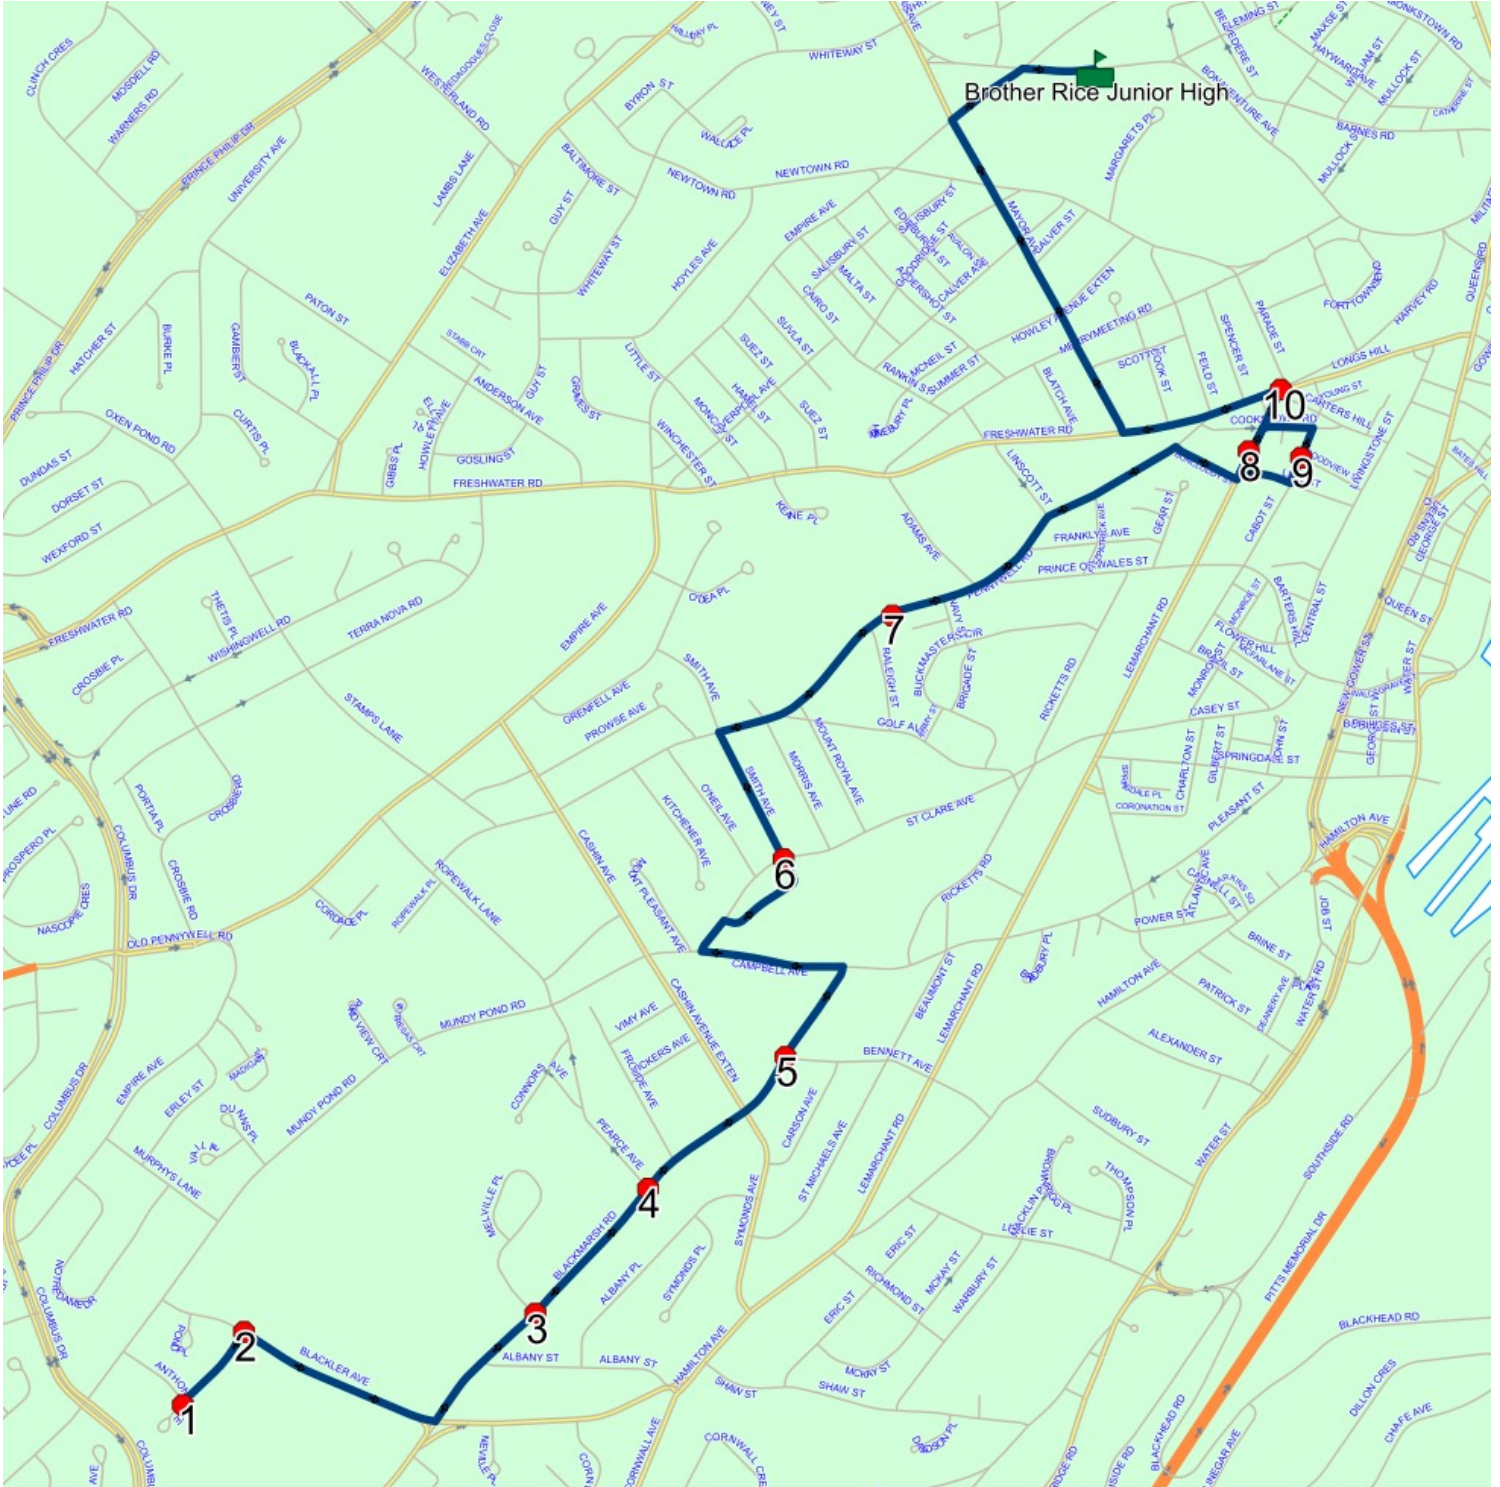

Route: 23-248-04 Run: 23-248-04A AM

Route: 23-248-04

Operator: Burse's Taxi Inc.

Vehicle: 23-248-04

Description:

Schools: Brother Rice Junior High (330)

Run: 23-248-04A AM

Schools: Brother Rice Junior High

#	Arrival	Departure	Description
1		7:47 AM	27 ANTHONY AVENUE
2		7:48 AM	BLACKLER AVE & ANTHONY AVENUE
3		7:50 AM	BLACKMARSH RD & MELVILLE PL; ST JOHNS
4		7:51 AM	BLACKMARSH RD & PEARCE AVE
5	7:51 AM	7:52 AM	BLACKMARSH RD & BENNETT AVE
6	7:54 AM	7:55 AM	ST CLARE AVE & SMITH AVE
7		7:56 AM	183 PENNYWELL RD : 2026-06-30
8		7:58 AM	28 LEMARCHANT RD
9	7:59 AM	8:00 AM	CABOT ST; ST JOHNS & GOODVIEW ST; ST JOHNS
10	8:01 AM	8:02 AM	HARVEY RD & LONGS HILL (METROBUS STOP)
11	8:05 AM	8:07 AM	Brother Rice Junior High Driveway

Route: 23-248-04 Run: 23-248-04A AM