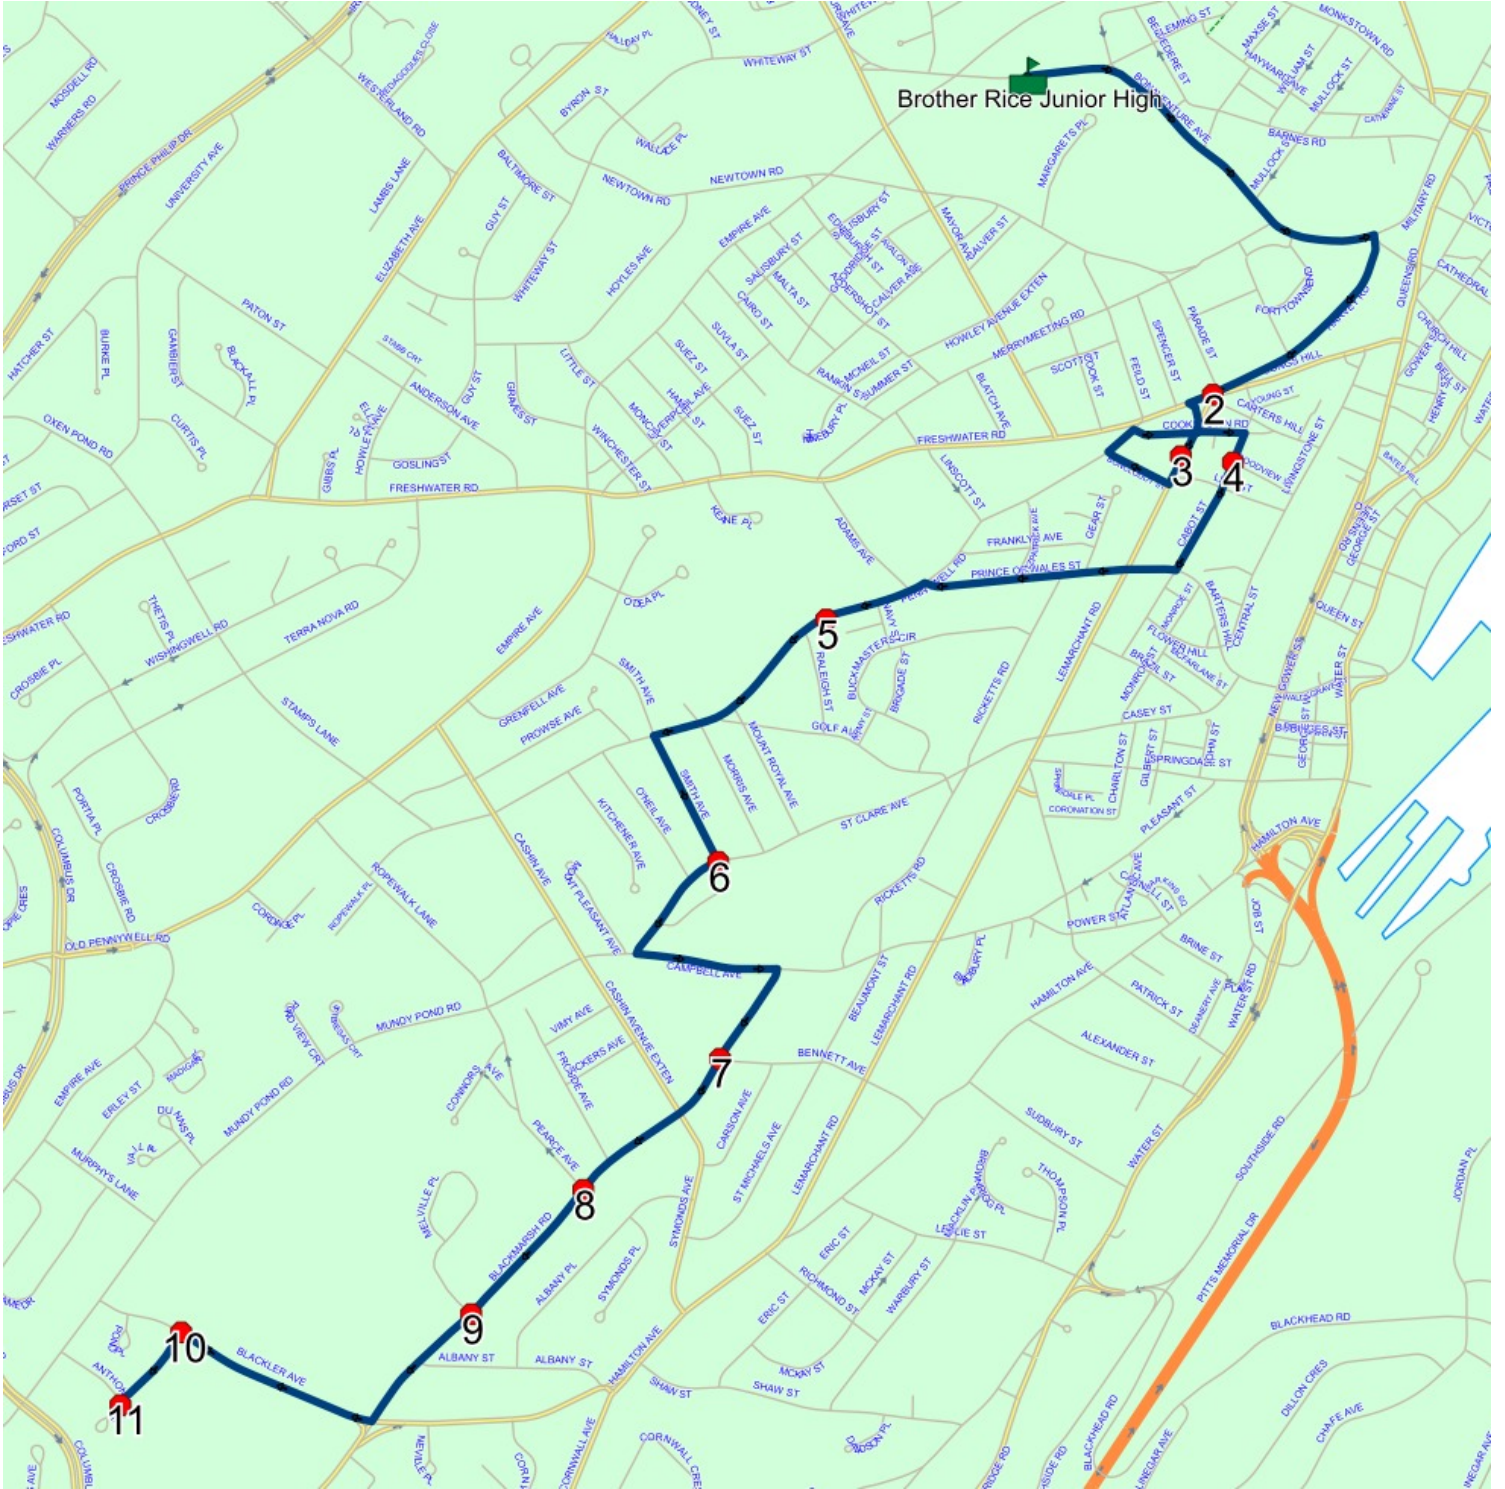

Route: 23-248-04 Run: 23-248-04A PM

Route: 23-248-04

Operator: Burse's Taxi Inc.

Vehicle: 23-248-04

Description:

Schools: Brother Rice Junior High (330)

Run: 23-248-04A PM

Schools: Brother Rice Junior High

#	Arrival	Departure	Description
1	2:08 PM	2:23 PM	Brother Rice Junior High Driveway
2	2:25 PM	2:26 PM	HARVEY RD & LONGS HILL (METROBUS STOP)
3	2:27 PM		28 LEMARCHANT RD
4	2:29 PM	2:30 PM	CABOT ST; ST JOHNS & GOODVIEW ST; ST JOHNS
5	2:32 PM		183 PENNYWELL RD : 2026-06-30
6	2:34 PM	2:35 PM	ST CLARE AVE & SMITH AVE
7	2:36 PM	2:37 PM	BLACKMARSH RD & BENNETT AVE
8	2:38 PM		BLACKMARSH RD & PEARCE AVE
9	2:38 PM	2:39 PM	BLACKMARSH RD & MELVILLE PL; ST JOHNS
10	2:40 PM	2:41 PM	BLACKLER AVE & ANTHONY AVENUE
11	2:42 PM		27 ANTHONY AVENUE

Route: 23-248-04 Run: 23-248-04A PM