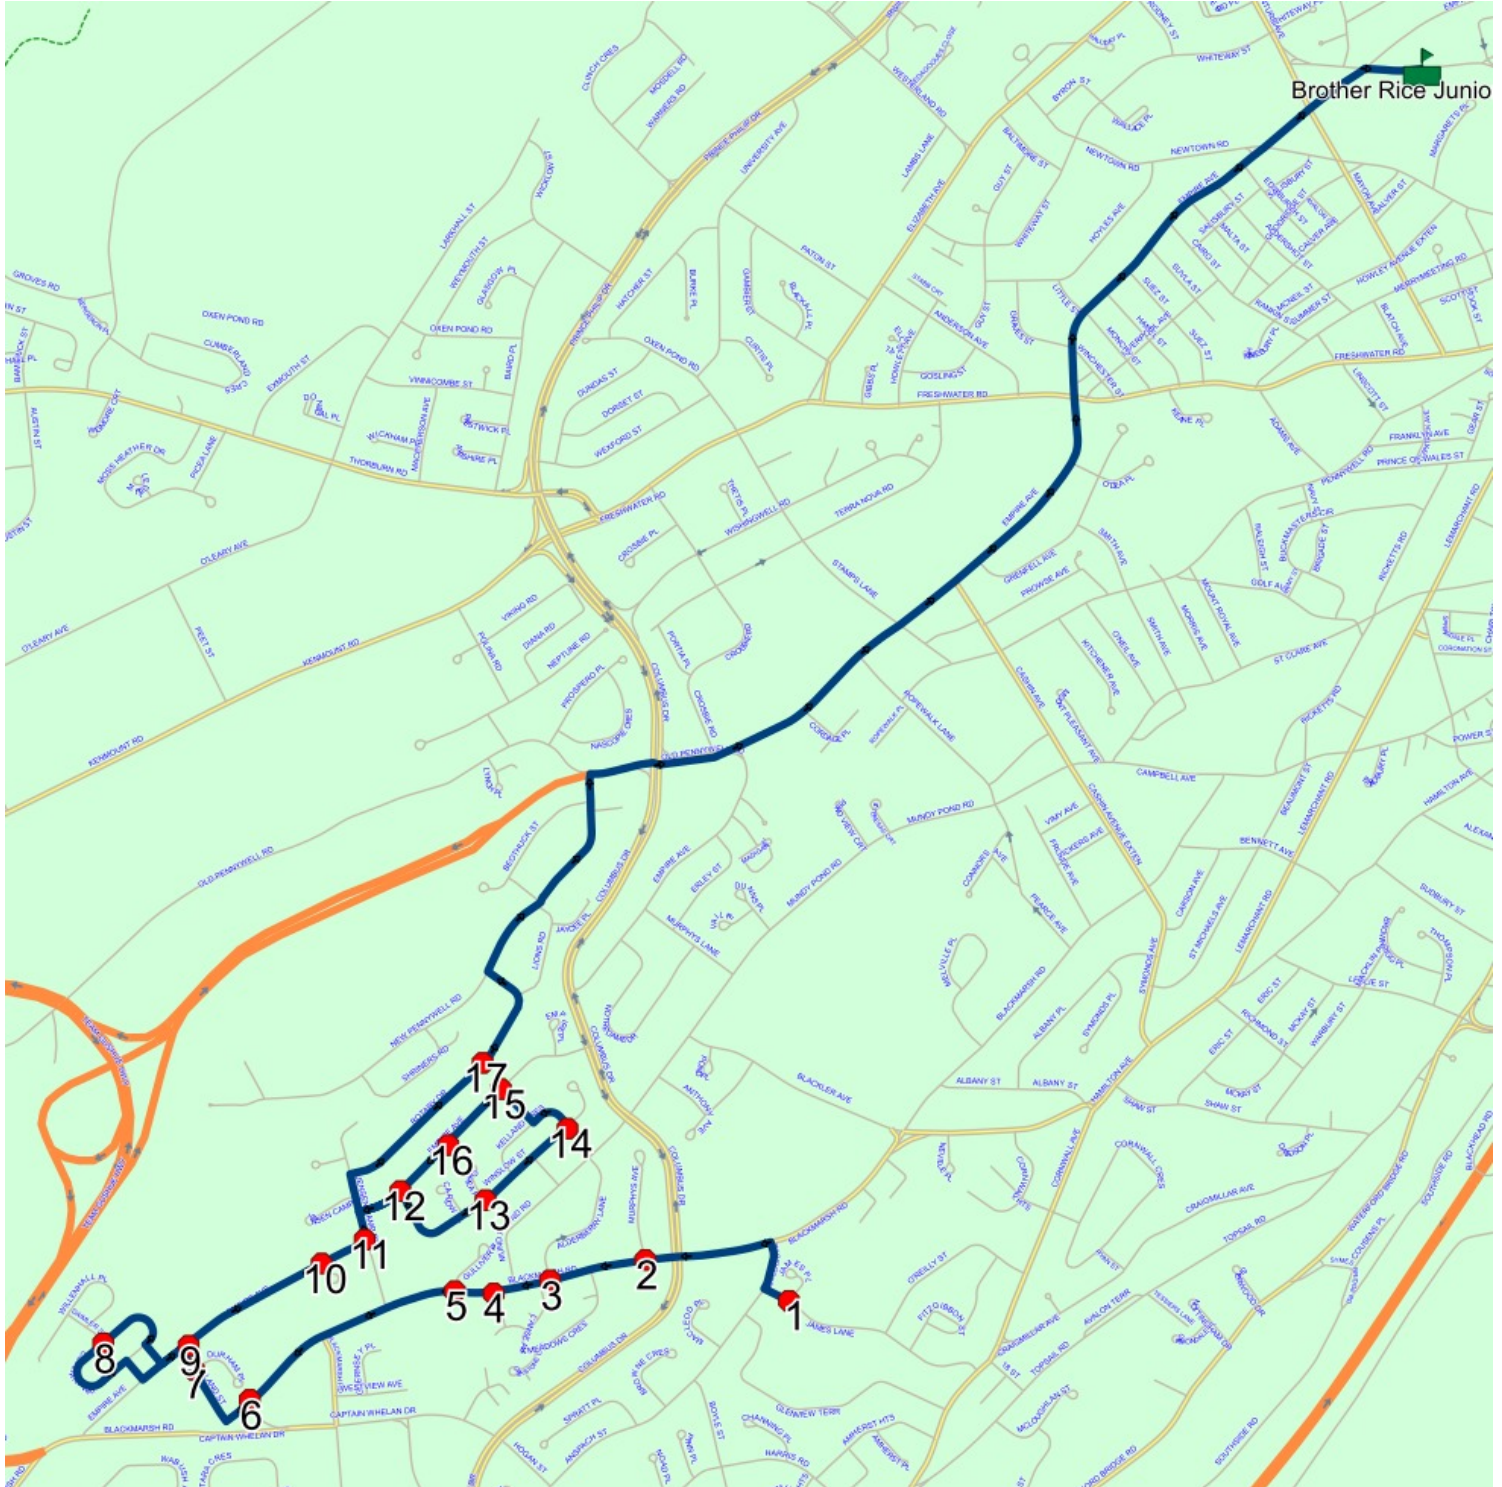

Route: 17-129-5 Run: 17-129-5A AM

Route: 17-129-5

Operator: Executive Taxi Ltd.

Vehicle: 17-129-5

Description:

Schools: Brother Rice Junior High (330)

Run: 17-129-5A AM

Schools: Brother Rice Junior High

: 2025-06-30

#	Arrival	Departure	Description
1	7:37 AM	7:38 AM	James Lane @ James Pl
2	7:39 AM	7:40 AM	Blackmarsh Road @ Murphys Avenue
3	7:40 AM	7:41 AM	Blackmarsh Rd @ Alderberry Lane
4		7:41 AM	337 BLACKMARSH RD; ST JOHNS; A1E
5	7:41 AM	7:42 AM	Blackmarsh Rd @ Gulliver Pl
6		7:43 AM	#416 Blackmarsh Rd
7		7:44 AM	Welland St @ Durham Pl
8		7:46 AM	Coventry Way @ Daimler St
9		7:48 AM	735 EMPIRE AVE; ST JOHNS; A1E
10	7:48 AM	7:49 AM	Empire Ave @ Fitzgerald Pl
11	7:49 AM	7:50 AM	#57 Jensen Camp Rd
12		7:51 AM	Empire Ave @ Winslow St
13		7:52 AM	Winslow St @ Caprea Pl
14		7:53 AM	#29 Winslow St
15		7:54 AM	Empire Ave @ Dammerills Lane
16	7:55 AM	7:56 AM	583 EMPIRE AVE
17	7:57 AM	7:58 AM	32 ROTARY DR; ST JOHNS; A1E
18	8:05 AM	8:07 AM	Brother Rice Junior High Driveway

Route: 17-129-5 Run: 17-129-5A AM