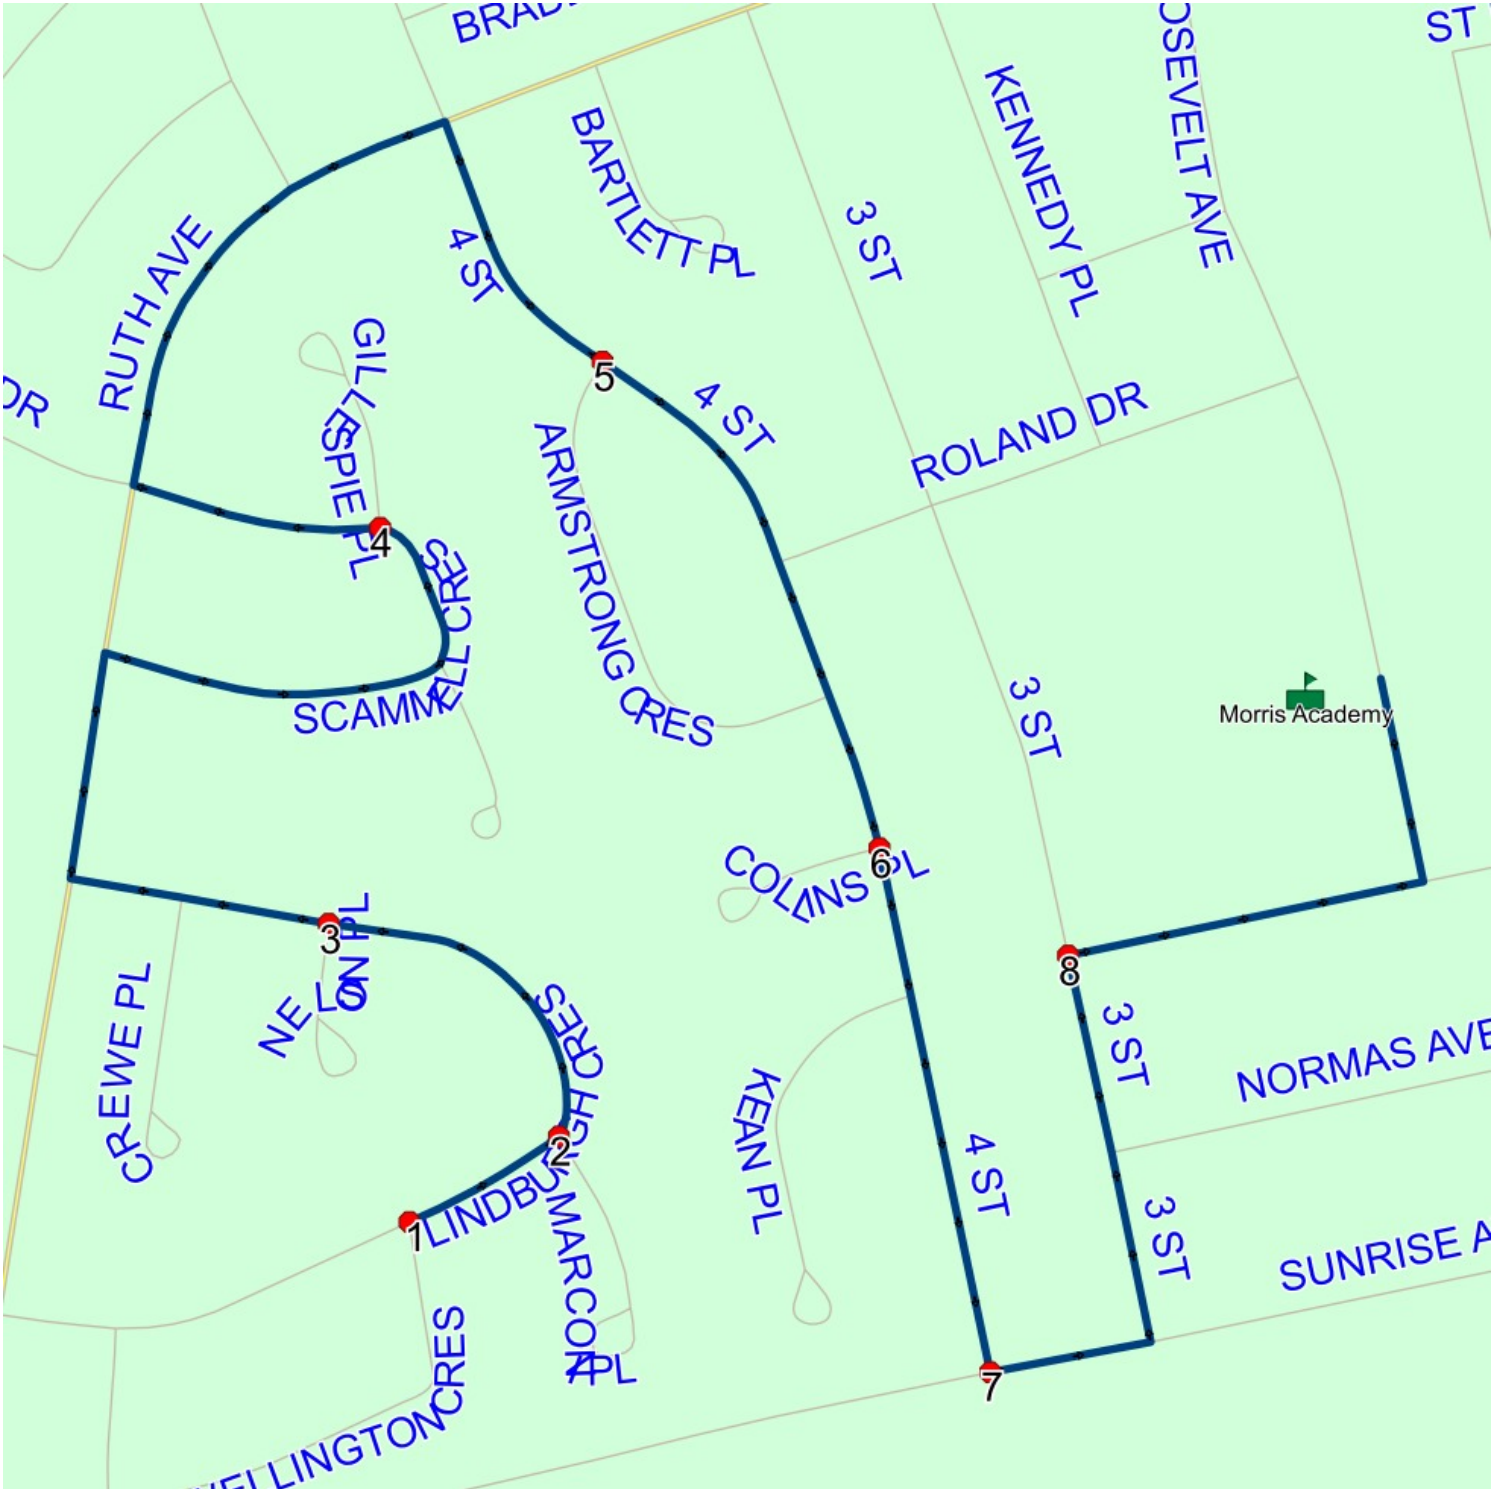

Route: 15-040-2 Run: 15-040-2B AM

Route: 15-040-2

Operator: Dave Gulliver Cabs Ltd.

Vehicle: 15-040-2

Description:

Schools: Morris Academy (309)

Run: 15-040-2B AM

Description: Bus 33

Schools: Morris Academy :

2024-06-30

#	Arrival	Departure	Description
1	8:07 AM	8:08 AM	LINDBURGH CRES; MOUNT PEARL & WELLINGTON CRES; MOUNT PEARL
2		8:08 AM	LINDBURGH CRES; MOUNT PEARL & MARCONI PL; MOUNT PEARL
3	8:09 AM	8:10 AM	LINDBURGH CRES; MOUNT PEARL & NELSON PL; MOUNT PEARL
4		8:12 AM	GILLESPIE PL; MOUNT PEARL & SCAMMELL CRES; MOUNT PEARL
5		8:14 AM	4 ST; MOUNT PEARL & ARMSTRONG CRES; MOUNT PEARL
6		8:15 AM	4 ST; MOUNT PEARL & COLLINS PL; MOUNT PEARL
7	8:16 AM	8:17 AM	SUNRISE AVE; MOUNT PEARL & 4 ST; MOUNT PEARL
8	8:18 AM	8:19 AM	ST ANDREWS AVE; MOUNT PEARL & 3 ST; MOUNT PEARL
9	8:20 AM	8:22 AM	Morris Academy Driveway

Route: 15-040-2 Run: 15-040-2B AM