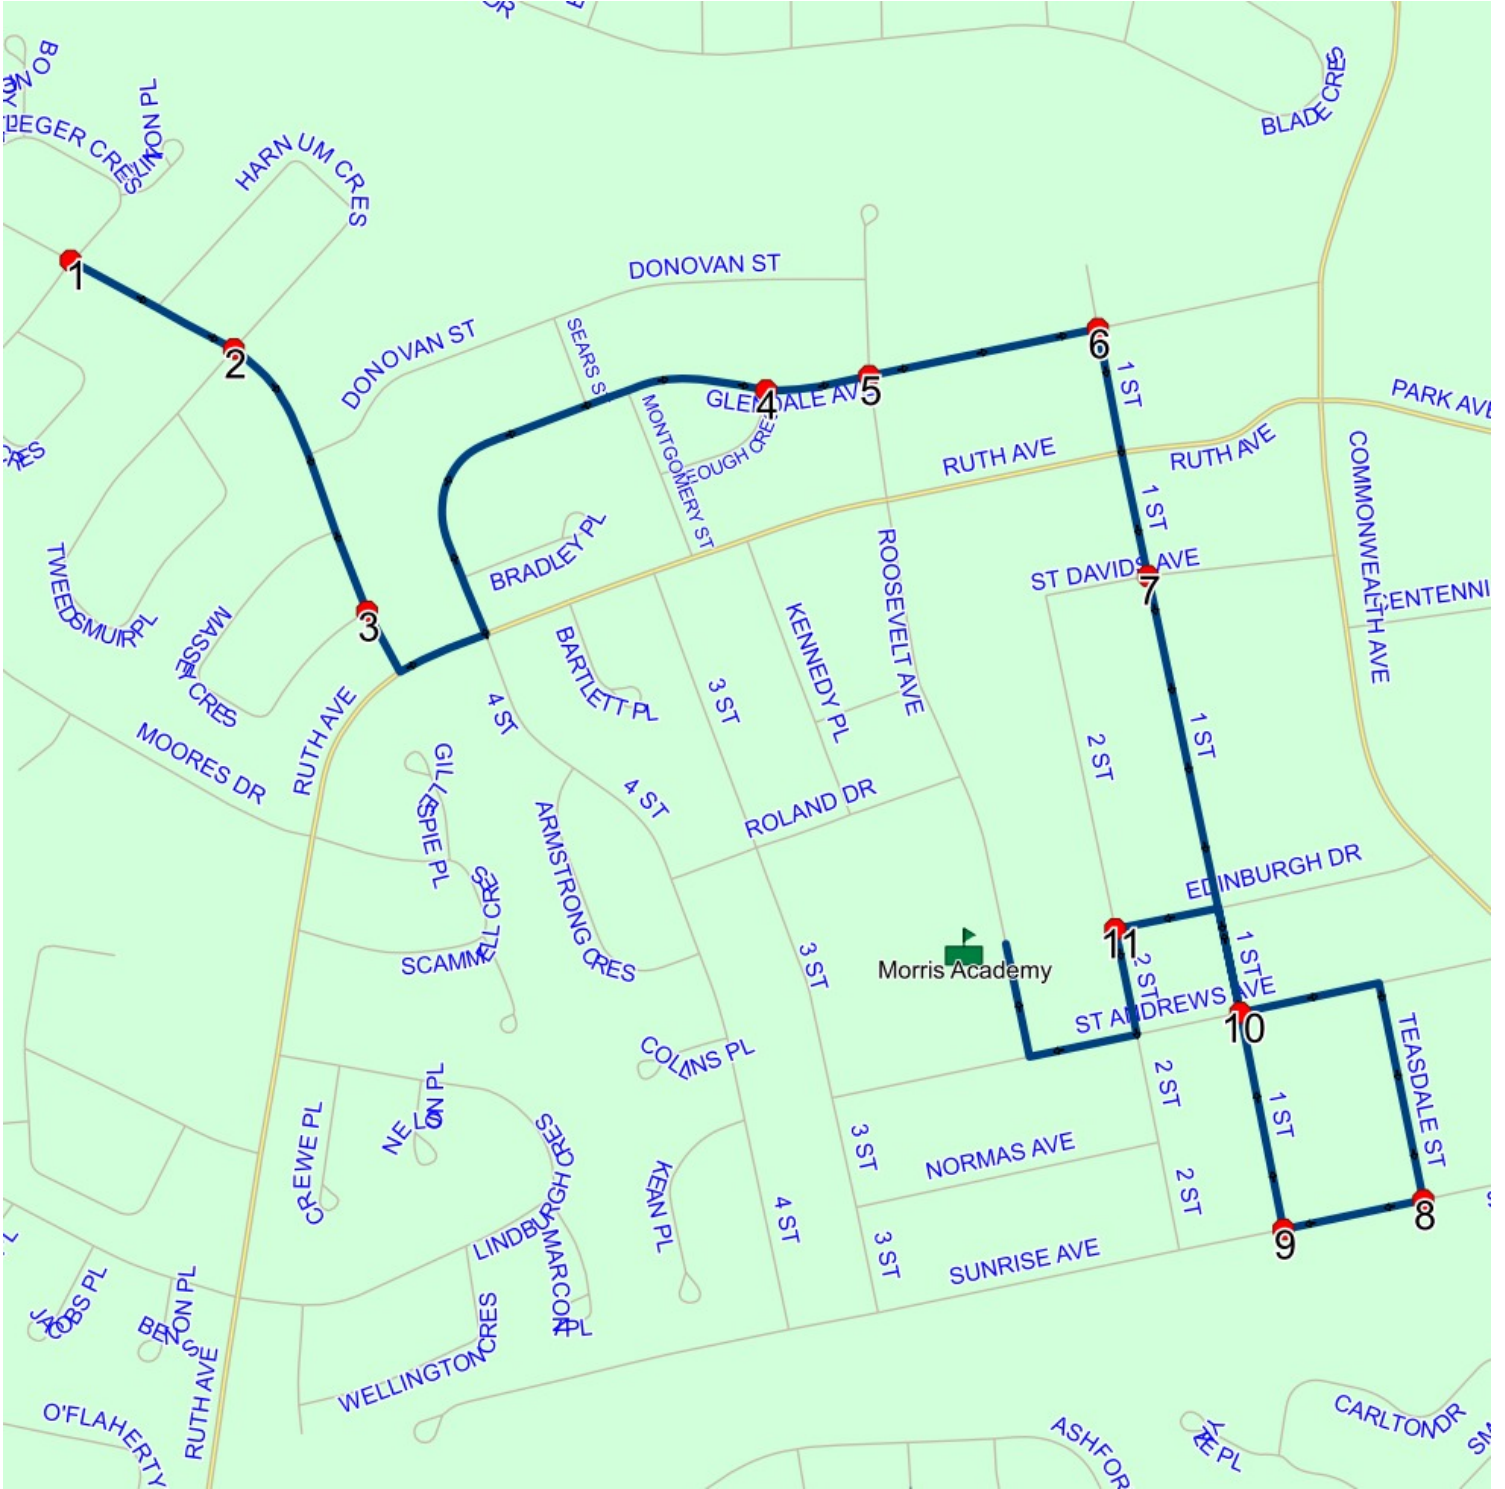

Route: 15-040-5 Run: 15-040-5B AM

Route: 15-040-5

Operator: Dave Gulliver Cabs Ltd.

Vehicle: 15-040-5

Description:

Schools: Morris Academy (309)

Run: 15-040-5B AM

Description: Bus 39

Schools: Morris Academy : 2024-06-30

#	Arrival	Departure	Description
1	8:04 AM	8:05 AM	MICHENER AVE; MOUNT PEARL & MACCARTHY CRES; MOUNT PEARL
2	8:05 AM	8:06 AM	HARNUM CRES; MOUNT PEARL & MICHENER AVE; MOUNT PEARL
3	8:06 AM	8:07 AM	MICHENER AVE; MOUNT PEARL & MASSEY CRES; MOUNT PEARL
4		8:09 AM	GLENDALE AVE; MOUNT PEARL & KEOUGH CRES; MOUNT PEARL
5		8:10 AM	GLENDALE AVE; MOUNT PEARL & ROOSEVELT AVE; MOUNT PEARL
6		8:11 AM	GLENDALE AVE; MOUNT PEARL & GLENDALE CRT; MOUNT PEARL
7		8:12 AM	ST DAVIDS AVE; MOUNT PEARL & 1 ST; MOUNT PEARL
8	8:14 AM	8:15 AM	SUNRISE AVE; MOUNT PEARL & TEASDALE ST; MOUNT PEARL
9	8:15 AM	8:16 AM	SUNRISE AVE; MOUNT PEARL & 1 ST; MOUNT PEARL
10		8:17 AM	ST ANDREWS AVE; MOUNT PEARL & 1 ST; MOUNT PEARL
11	8:18 AM	8:19 AM	EDINBURGH DR; MOUNT PEARL & 2 ST; MOUNT PEARL
12	8:20 AM	8:23 AM	Morris Academy Driveway

Route: 15-040-5 Run: 15-040-5B AM