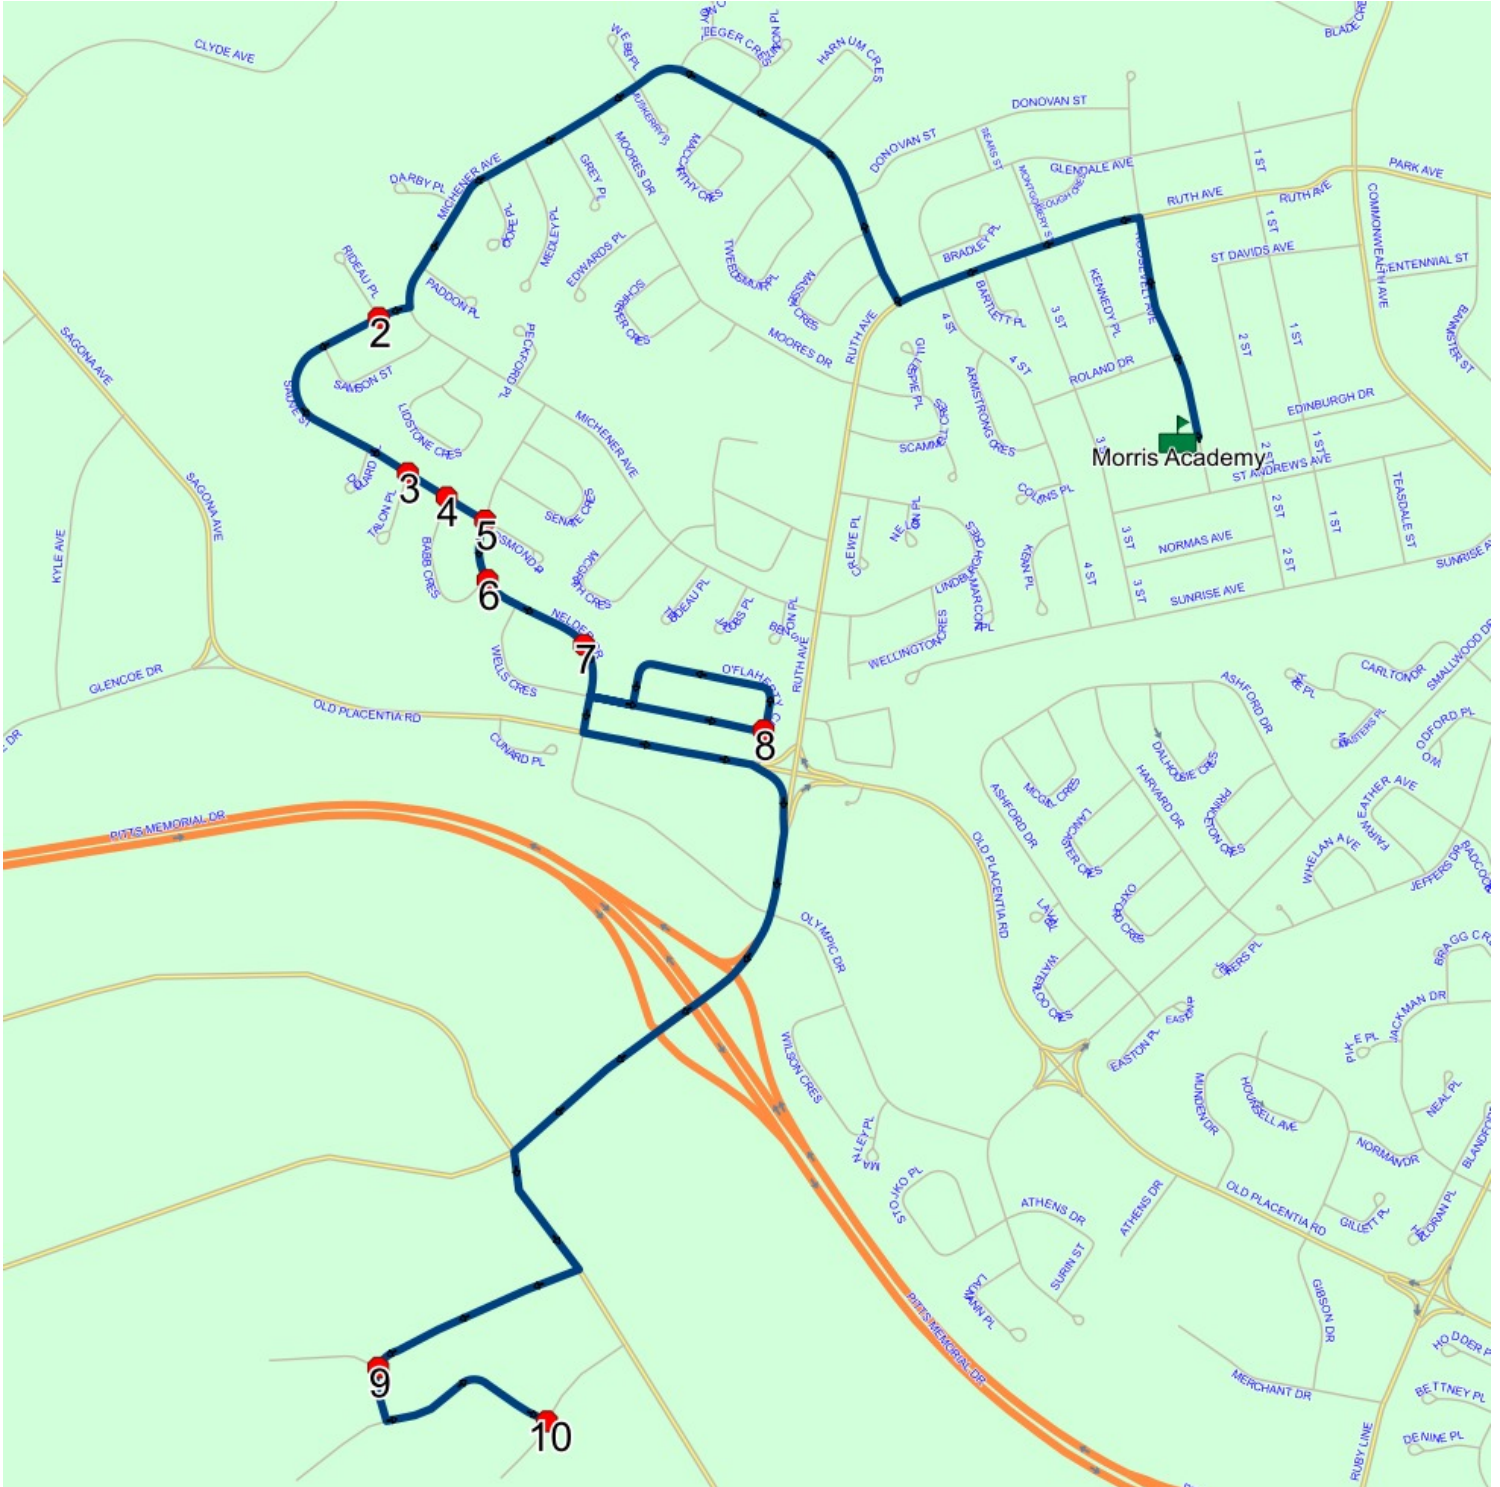

Route: 15-040-4 Run: 15-040-4B PM

Route: 15-040-4 Operator: Dave Gulliver Cabs Ltd.
Vehicle: 15-040-4
Description:
Schools: Morris Academy (309)

Run: 15-040-4B PM Description: Bus 38
Schools: Morris Academy :
2024-06-30

#	Arrival	Departure	Description
1	2:55 PM	3:10 PM	Morris Academy Driveway
2	3:14 PM	3:15 PM	Sauve St @ Rideau PI
3	3:15 PM	3:16 PM	Sauve St @ Talon PI
4	3:16 PM	3:17 PM	SAUVE ST & BABB CRES
5	3:17 PM	3:18 PM	Nelder Dr @ Osmond PI
6	3:18 PM	3:19 PM	NELDER DR & BABB CRES
7	3:19 PM	3:20 PM	#31 Nelder Dr
8	3:21 PM		#40 O'Flaherty Cres
9	3:27 PM	3:28 PM	GALWAY BLVD; ST JOHNS & TERRY LANE; ST JOHNS
10	3:29 PM	3:30 PM	CLIFDEN WOODS & CLADDAGH RD

Route: 15-040-4 Run: 15-040-4B PM