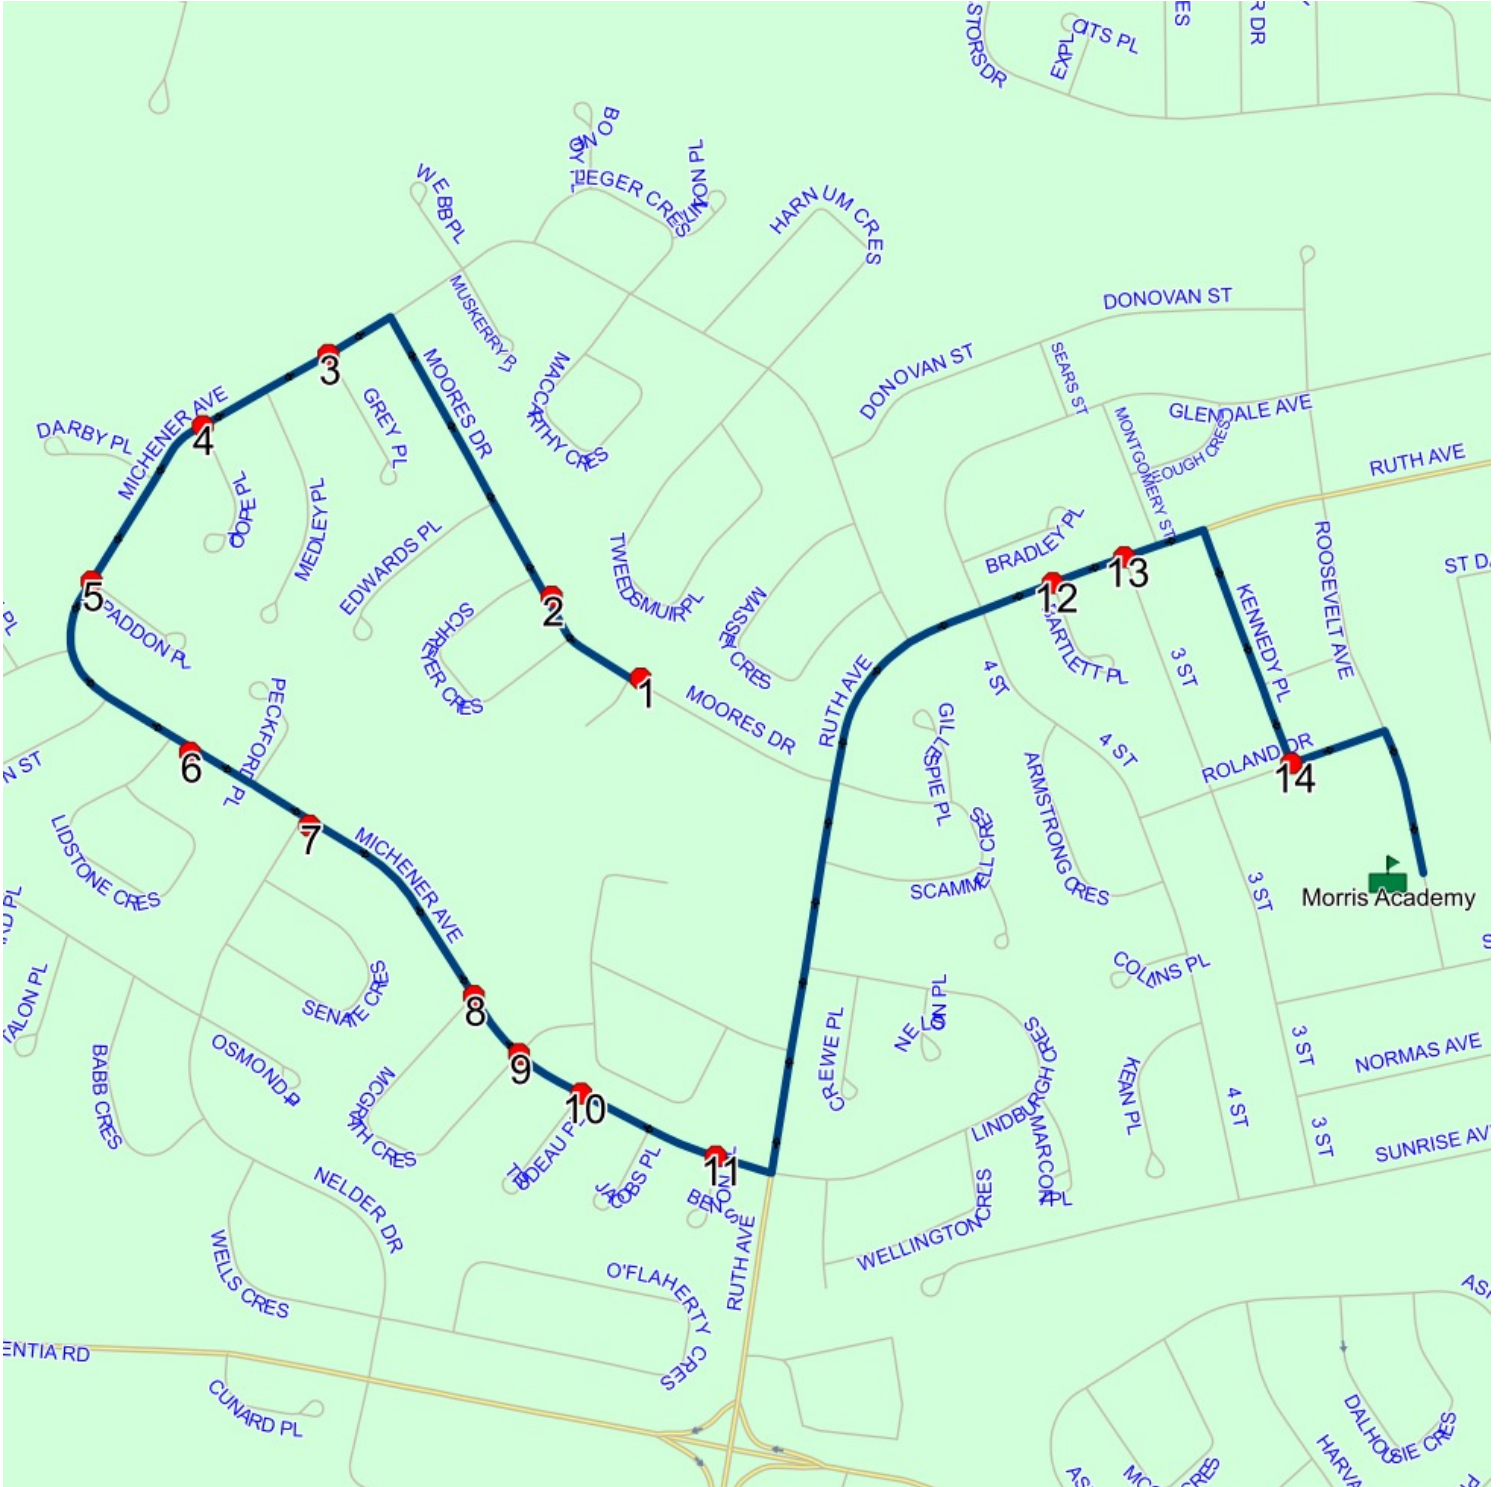

Route: 15-040-3 Run: 15-040-3B AM

Route: 15-040-3

Operator: Dave Gulliver Cabs Ltd.

Vehicle: 15-040-3

Description:

Schools: Morris Academy (309)

Run: 15-040-3B AM

Description: Bus 36

Schools: Morris Academy :

2024-06-30

#	Arrival	Departure	Description
1		8:08 AM	24 MOORES DR
2		8:08 AM	42 MOORES DR
3	8:09 AM	8:10 AM	Michener Ave @ Grey Pl
4		8:10 AM	Michener Ave @ Toope Pl
5		8:11 AM	Michener Ave @ Paddon Pl
6	8:11 AM	8:12 AM	120 MICHENER AVE
7		8:12 AM	136 MICHENER AVE
8		8:13 AM	#131 Michener Ave
9	8:13 AM	8:14 AM	Michener Ave @ McGrath Cres
10		8:14 AM	Michener Ave @ Trudeau Pl
11	8:14 AM	8:15 AM	MICHENER AVE & BENSON PL
12		8:17 AM	RUTH AVE; MOUNT PEARL & BARTLETT PL; MOUNT PEARL
13		8:17 AM	RUTH AVE; MOUNT PEARL & 3 ST; MOUNT PEARL
14	8:18 AM	8:19 AM	ROLAND DR; MOUNT PEARL & KENNEDY PL; MOUNT PEARL
15	8:20 AM	8:22 AM	Morris Academy Driveway

Route: 15-040-3 Run: 15-040-3B AM