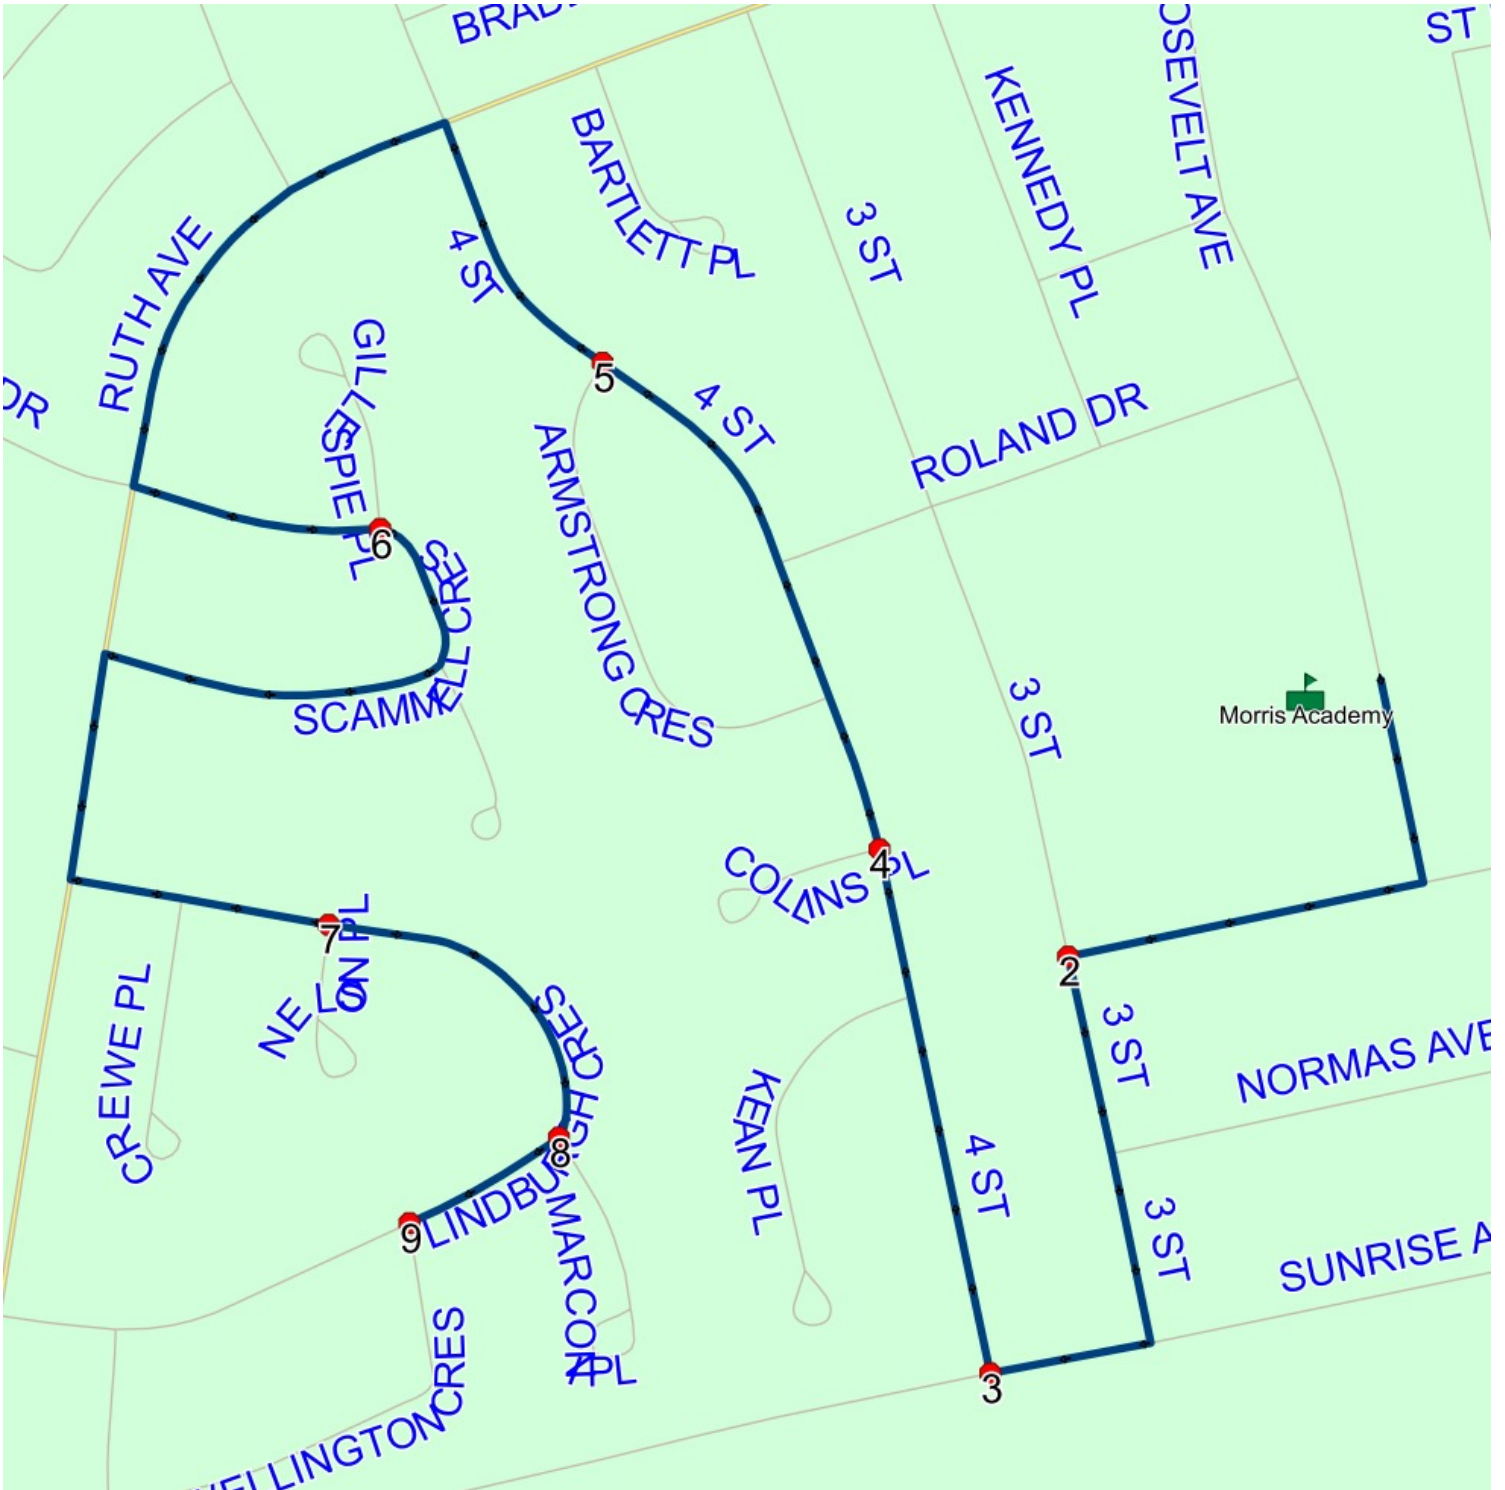

Route: 15-040-2 Run: 15-040-2B PM

Route: 15-040-2

Operator: Dave Gulliver Cabs Ltd.

Vehicle: 15-040-2

Description:

Schools: Morris Academy (309)

Run: 15-040-2B PM

Description: Bus 33

Schools: Morris Academy :

2024-06-30

#	Arrival	Departure	Description
1	2:55 PM	3:10 PM	Morris Academy Driveway
2	3:11 PM	3:12 PM	ST ANDREWS AVE; MOUNT PEARL & 3 ST; MOUNT PEARL
3	3:13 PM		SUNRISE AVE; MOUNT PEARL & 4 ST; MOUNT PEARL
4	3:14 PM	3:15 PM	4 ST; MOUNT PEARL & COLLINS PL; MOUNT PEARL
5	3:16 PM		4 ST; MOUNT PEARL & ARMSTRONG CRES; MOUNT PEARL
6	3:18 PM	3:19 PM	GILLESPIE PL; MOUNT PEARL & SCAMMELL CRES; MOUNT PEARL
7	3:21 PM	3:22 PM	LINDBURGH CRES; MOUNT PEARL & NELSON PL; MOUNT PEARL
8	3:22 PM		LINDBURGH CRES; MOUNT PEARL & MARCONI PL; MOUNT PEARL
9	3:23 PM		LINDBURGH CRES; MOUNT PEARL & WELLINGTON CRES; MOUNT PEARL

Route: 15-040-2 Run: 15-040-2B PM