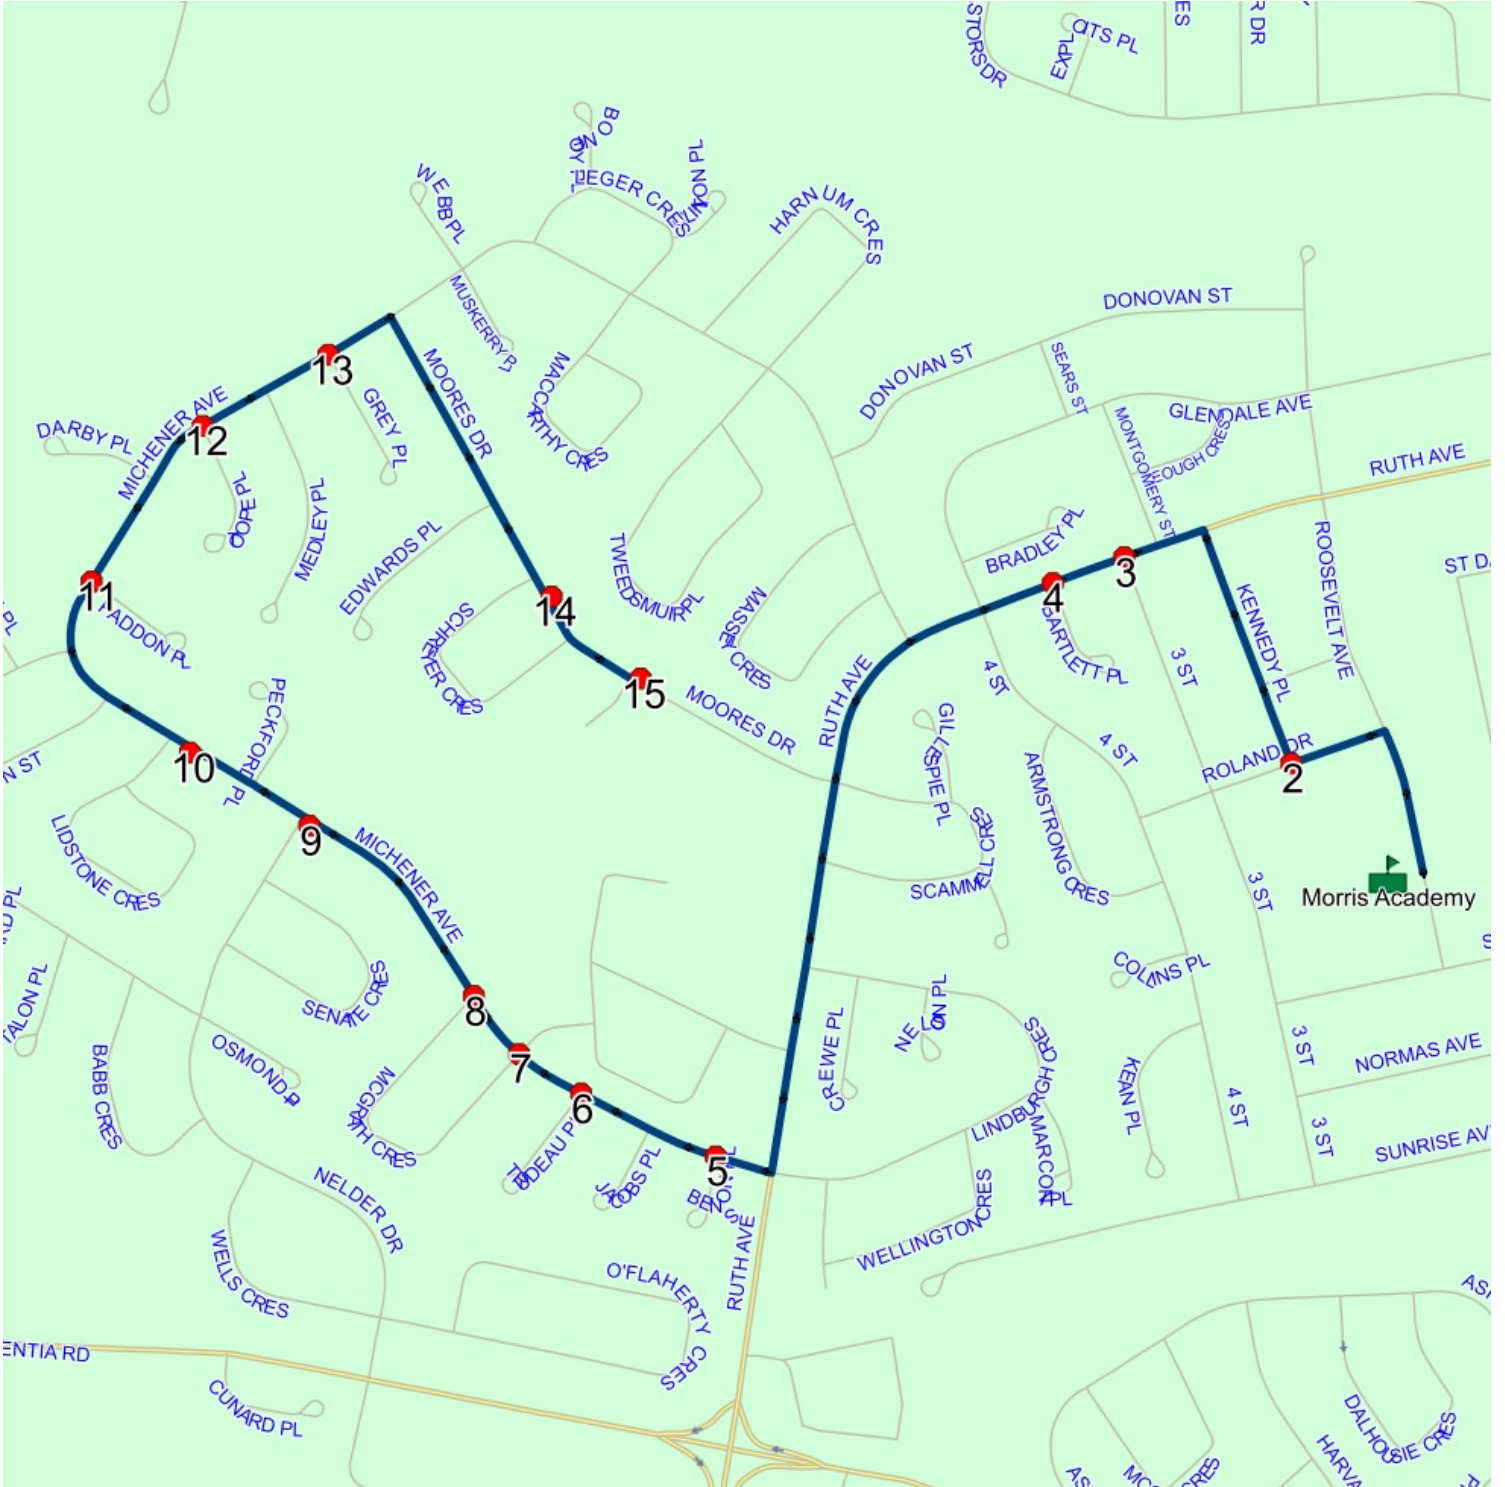

Route: 15-040-3 Run: 15-040-3B PM

Route: 15-040-3 Operator: Dave Gulliver Cabs Ltd.
Vehicle: 15-040-3
Description:
Schools: Morris Academy (309)

Run: 15-040-3B PM Description: Bus 36
Schools: Morris Academy :
2024-06-30

#	Arrival	Departure	Description
1	2:55 PM	3:10 PM	Morris Academy Driveway
2	3:11 PM	3:12 PM	ROLAND DR; MOUNT PEARL & KENNEDY PL; MOUNT PEARL
3	3:13 PM		RUTH AVE; MOUNT PEARL & 3 ST; MOUNT PEARL
4	3:14 PM		RUTH AVE; MOUNT PEARL & BARTLETT PL; MOUNT PEARL
5	3:16 PM		MICHENER AVE & BENSON PL
6	3:16 PM	3:17 PM	Michener Ave @ Trudeau Pl
7	3:17 PM		Michener Ave @ McGrath Cres
8	3:18 PM		#131 Michener Ave
9	3:18 PM	3:19 PM	136 MICHENER AVE
10	3:19 PM	3:20 PM	120 MICHENER AVE
11	3:20 PM	3:21 PM	Michener Ave @ Paddon Pl
12	3:21 PM	3:22 PM	Michener Ave @ Toope Pl
13	3:22 PM		Michener Ave @ Grey Pl
14	3:23 PM	3:24 PM	42 MOORES DR
15	3:24 PM		24 MOORES DR

Route: 15-040-3 Run: 15-040-3B PM