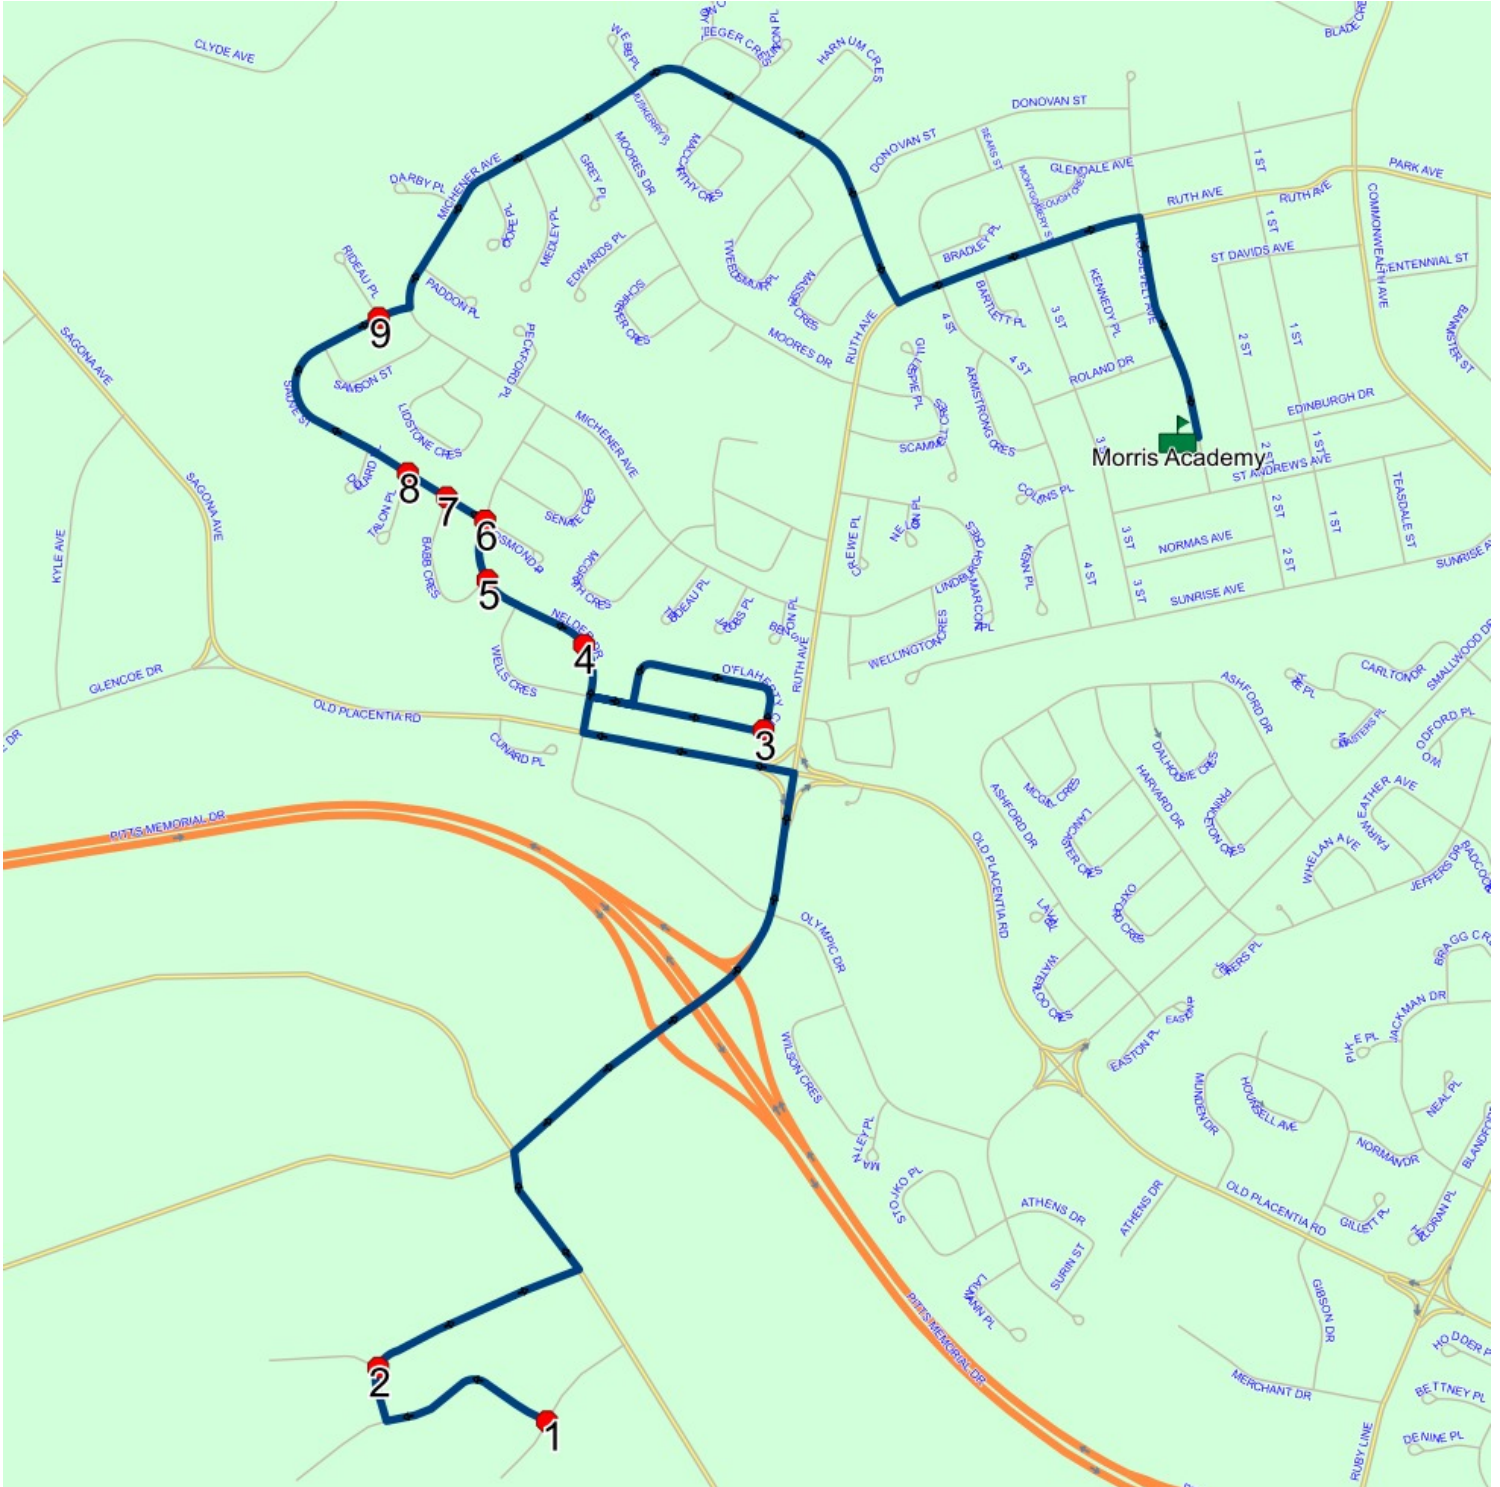

Route: 15-040-4 Run: 15-040-4B AM

Route: 15-040-4

Operator: Dave Gulliver Cabs Ltd.

Vehicle: 15-040-4

Description:

Schools: Morris Academy (309)

Run: 15-040-4B AM

Description: Bus 38

Schools: Morris Academy :

2024-06-30

#	Arrival	Departure	Description
1	8:01 AM	8:02 AM	CLIFDEN WOODS & CLADDAGH RD
2		8:03 AM	GALWAY BLVD; ST JOHNS & TERRY LANE; ST JOHNS
3		8:09 AM	#40 O'Flaherty Cres
4	8:10 AM	8:11 AM	#31 Nelder Dr
5	8:11 AM	8:12 AM	NELDER DR & BABB CRES
6		8:12 AM	Nelder Dr @ Osmond PI
7		8:13 AM	SAUVE ST & BABB CRES
8		8:14 AM	Sauve St @ Talon PI
9	8:15 AM	8:16 AM	Sauve St @ Rideau PI
10	8:20 AM	8:22 AM	Morris Academy Driveway

Route: 15-040-4 Run: 15-040-4B AM