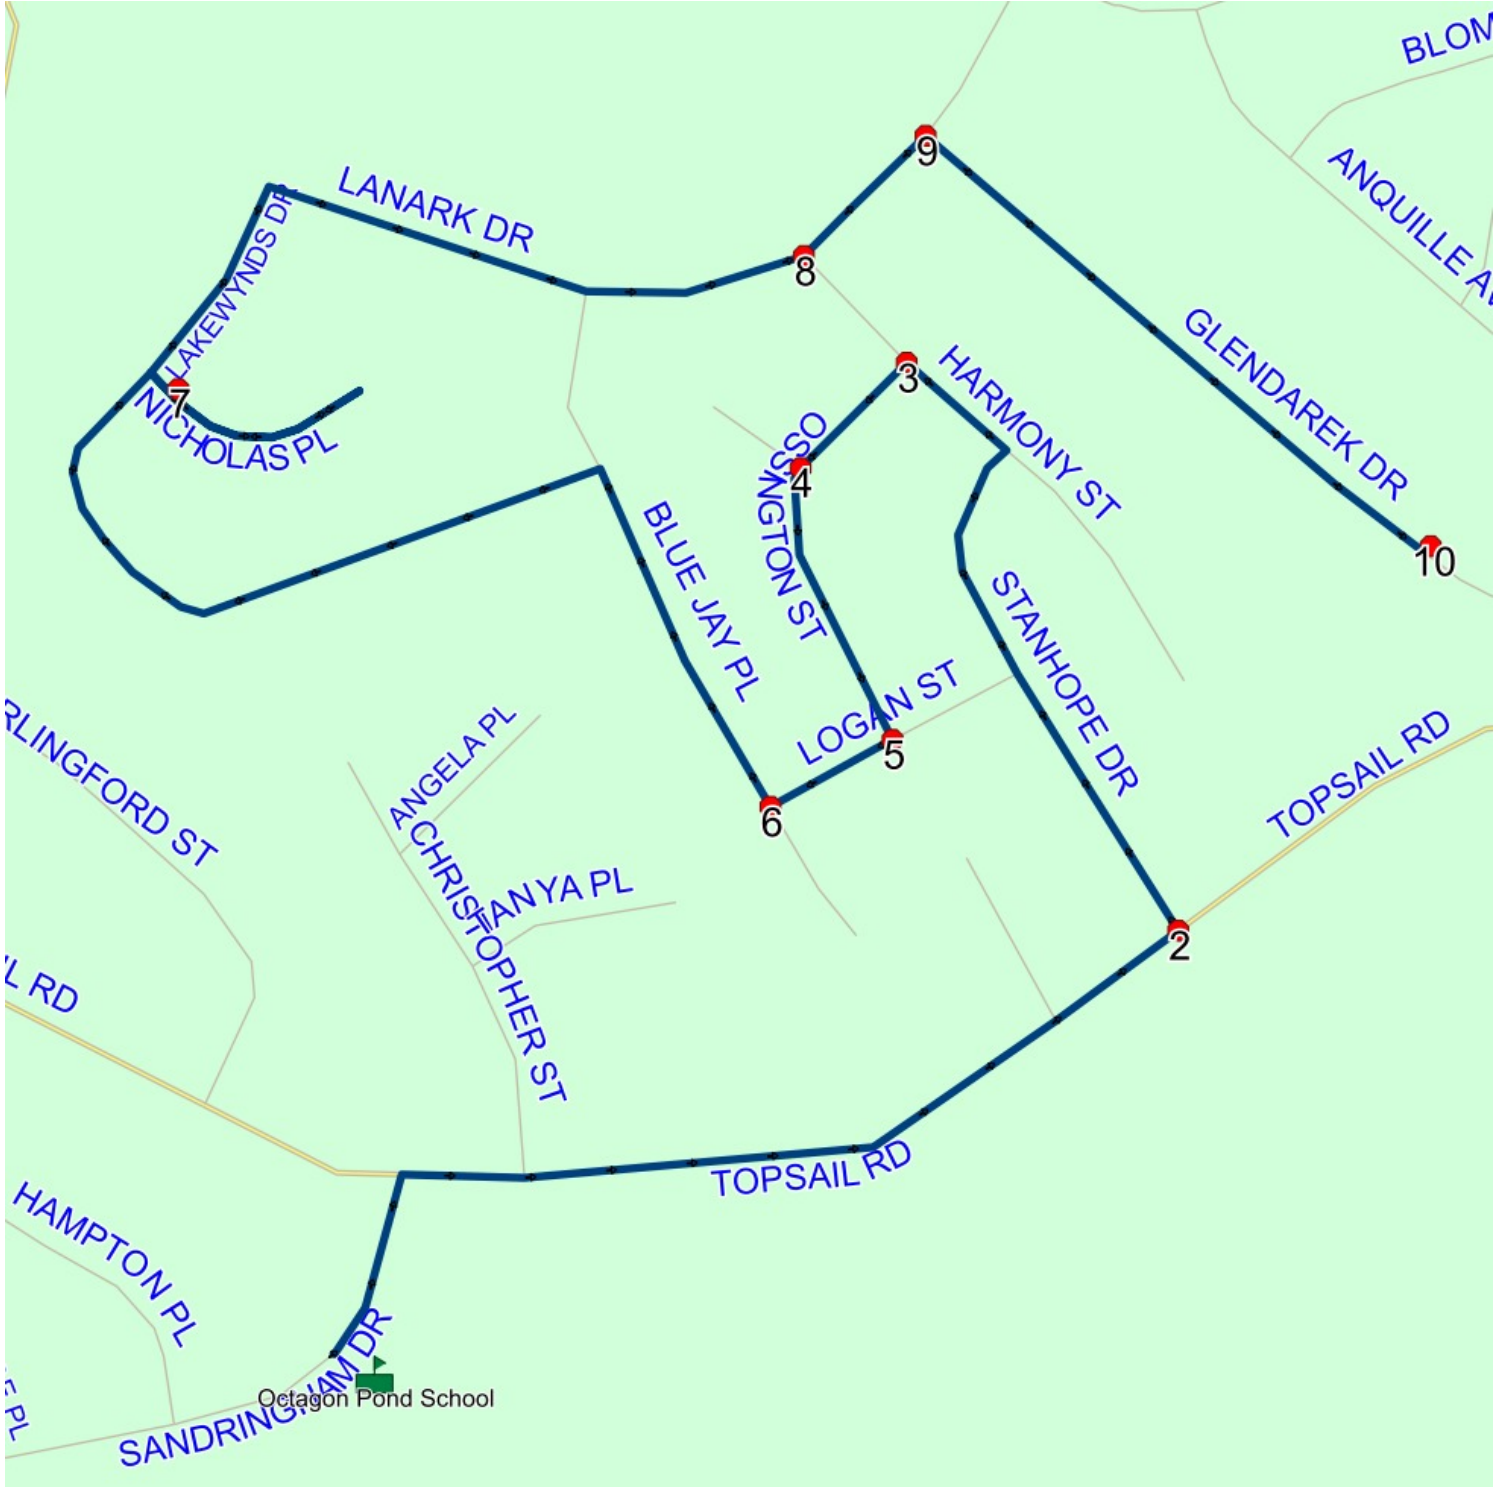

Route: 17-130-13 Run: 17-130-13B AM

Route: 17-130-13 Run: 17-130-13B PM

Route: 17-130-13

Operator: Executive Taxi Ltd.

Vehicle: 17-130-13

Description:

Schools: Octagon Pond School (492)

Run: 17-130-13B PM

Schools: Octagon Pond School

: 2024-06-30

#	Arrival	Departure	Description
1	2:45 PM	3:00 PM	Octagon Pond School Driveway
2	3:01 PM		TOPSAIL RD; PARADISE & STANHOPE DR; PARADISE
3	3:03 PM	3:04 PM	HARMONY ST; PARADISE & OSSINGTON ST; PARADISE
4	3:04 PM	3:05 PM	OSSINGTON ST; PARADISE & QUINTON PL; PARADISE
5	3:05 PM	3:06 PM	LOGAN ST; PARADISE & OSSINGTON ST; PARADISE
6	3:06 PM	3:07 PM	LOGAN ST; PARADISE & BLUE JAY PL; PARADISE
7	3:09 PM	3:10 PM	3 NICHOLAS PL
8	3:14 PM	3:15 PM	LANARK DR & HARMONY ST
9	3:15 PM	3:16 PM	LANARK DR; PARADISE & GLENDAREK DR; PARADISE
10	3:16 PM	3:17 PM	30 GLENDAREK DR; PARADISE; A1L

Route: 17-130-13 Run: 17-130-13B PM

Route: 17-130-7 Run: 17-130-7B AM

Route: 17-130-7

Operator: Executive Taxi Ltd.

Vehicle: 17-130-7

Description:

Schools: Octagon Pond School (492)

Run: 17-130-7B AM