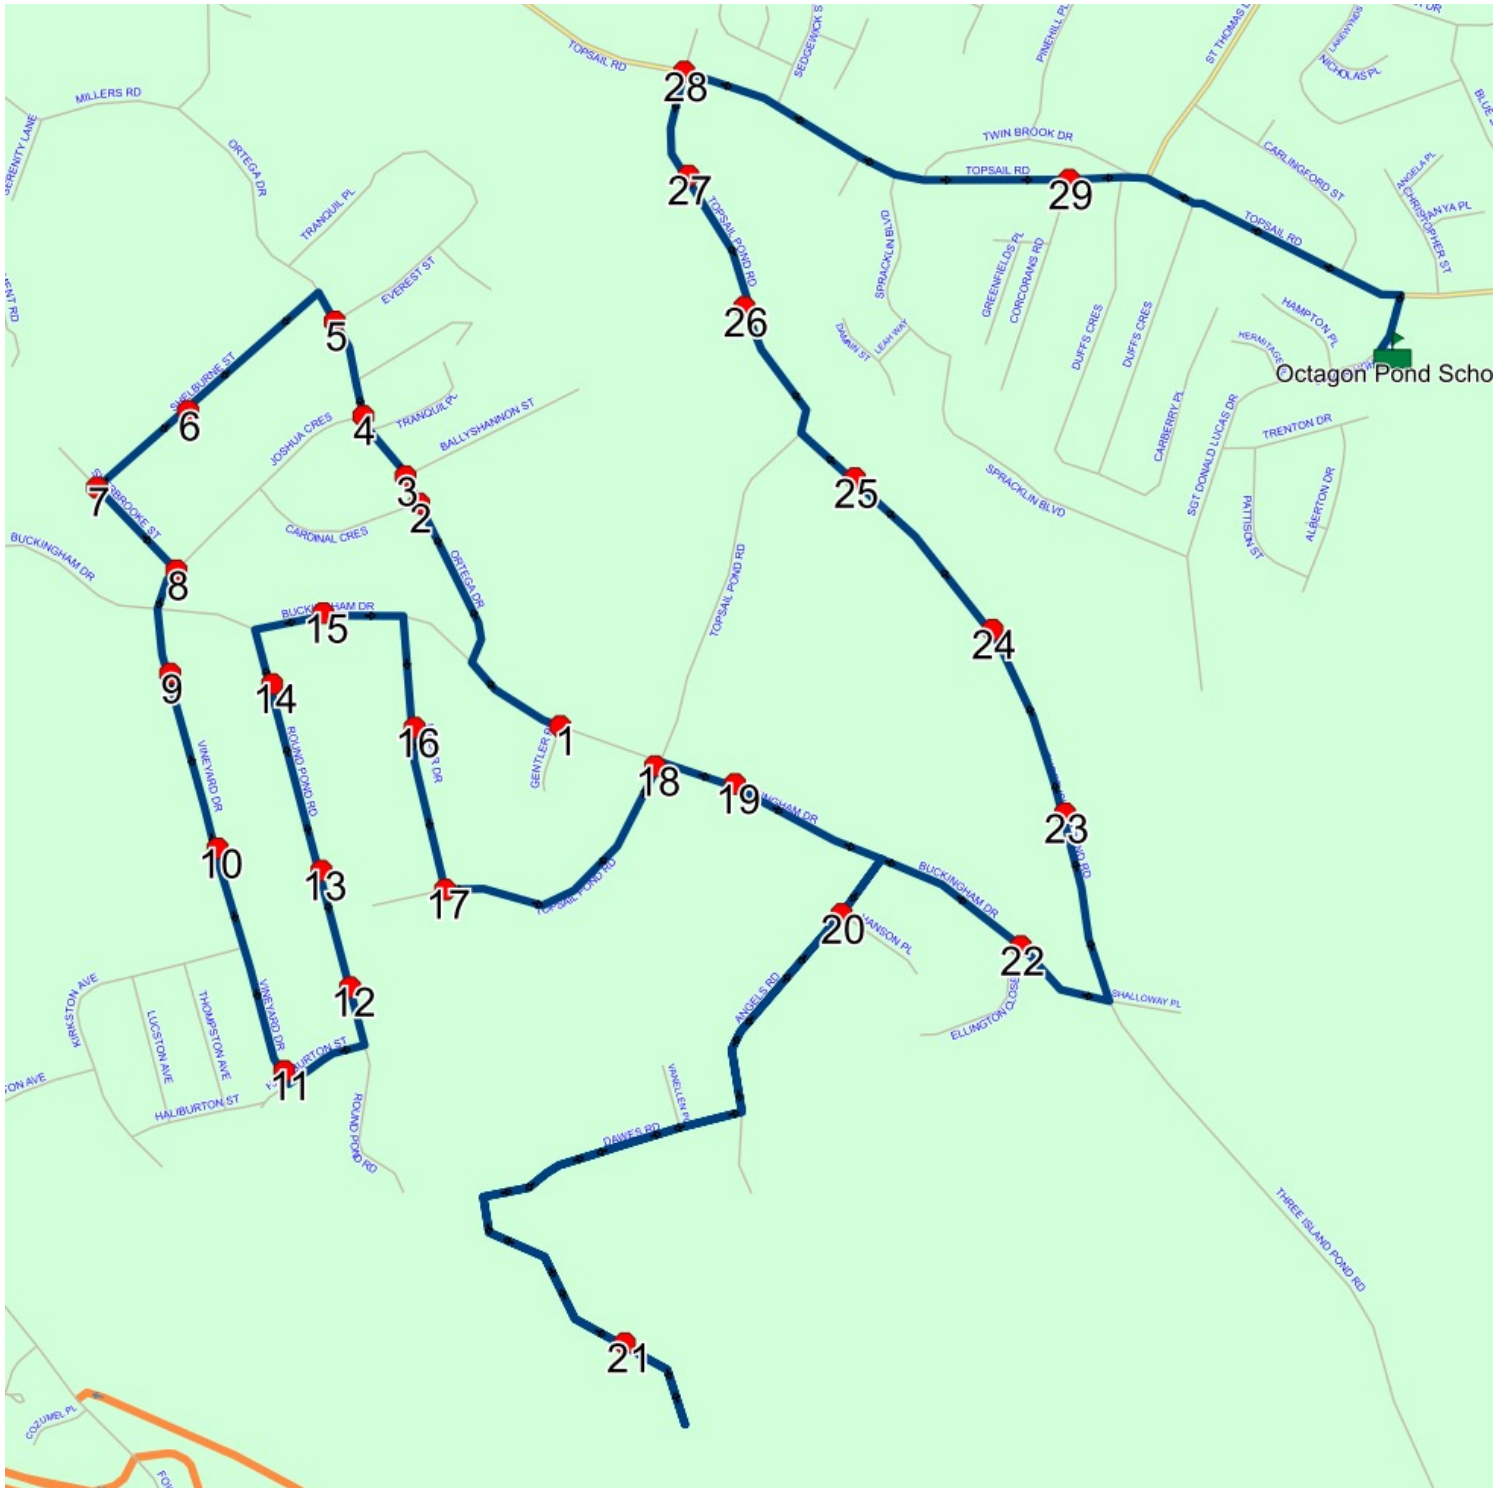

Route: 17-130-11 Run: 17-130-11B AM

Route: 17-130-11

Operator: Executive Taxi Ltd.

Vehicle: 17-130-11

Description:

Schools: Octagon Pond School (492)

Run: 17-130-11B AM

Schools: Octagon Pond School

: 2024-06-30

#	Arrival	Departure	Description
1		8:04 AM	Buckingham Dr @ Gentler Pl
2	8:05 AM	8:06 AM	Ortega Dr @ Cardinal Cres
3		8:06 AM	ORTEGA DR; PARADISE & BALLYSHANNON ST; PARADISE
4	8:06 AM	8:07 AM	Ortega Dr @ Joshua Cres
5	8:07 AM	8:08 AM	Ortega Drive @ Everest Street
6		8:09 AM	39 SHELBURNE ST
7	8:09 AM	8:10 AM	Sherbrooke St @ Shelburne St
8		8:11 AM	Sherbrooke St @ Joshua St
9		8:12 AM	#11 Vineyard Dr
10		8:12 AM	#41 Vineyard Dr
11		8:13 AM	#79 Vineyard Dr
12		8:15 AM	#87 Round Pond Rd
13		8:15 AM	59 ROUND POND RD
14	8:15 AM	8:16 AM	15 ROUND POND RD
15	8:16 AM	8:17 AM	#167 Buckingham Dr
16		8:17 AM	27 KINDER DR
17		8:18 AM	Topsail Pond Rd @ Kinder Dr
18	8:19 AM	8:20 AM	178 TOPSAIL POND RD
19	8:20 AM	8:21 AM	267 BUCKINGHAM DR
20	8:21 AM	8:22 AM	Angles Rd @ Hansen Pl
21	8:27 AM	8:28 AM	43 BALSAMWOOD RD; PARADISE
22		8:31 AM	Buckingham Dr @ Ellington Cl
23		8:32 AM	119 THREE ISLAND POND RD
24		8:33 AM	#91 Three Island Pond Rd
25		8:34 AM	#29 Three Island Pond Rd
26	8:35 AM	8:36 AM	54 TOPSAIL POND RD; PARADISE; A1L
27		8:36 AM	#25 Topsail Pond Rd
28	8:36 AM	8:37 AM	NEWDALE RD; PARADISE & TOPSAIL RD; PARADISE
29		8:38 AM	TOPSAIL RD; PARADISE & CORCORANS RD; PARADISE
30	8:40 AM	8:43 AM	Octagon Pond School Driveway

Route: 17-130-11 Run: 17-130-11B AM