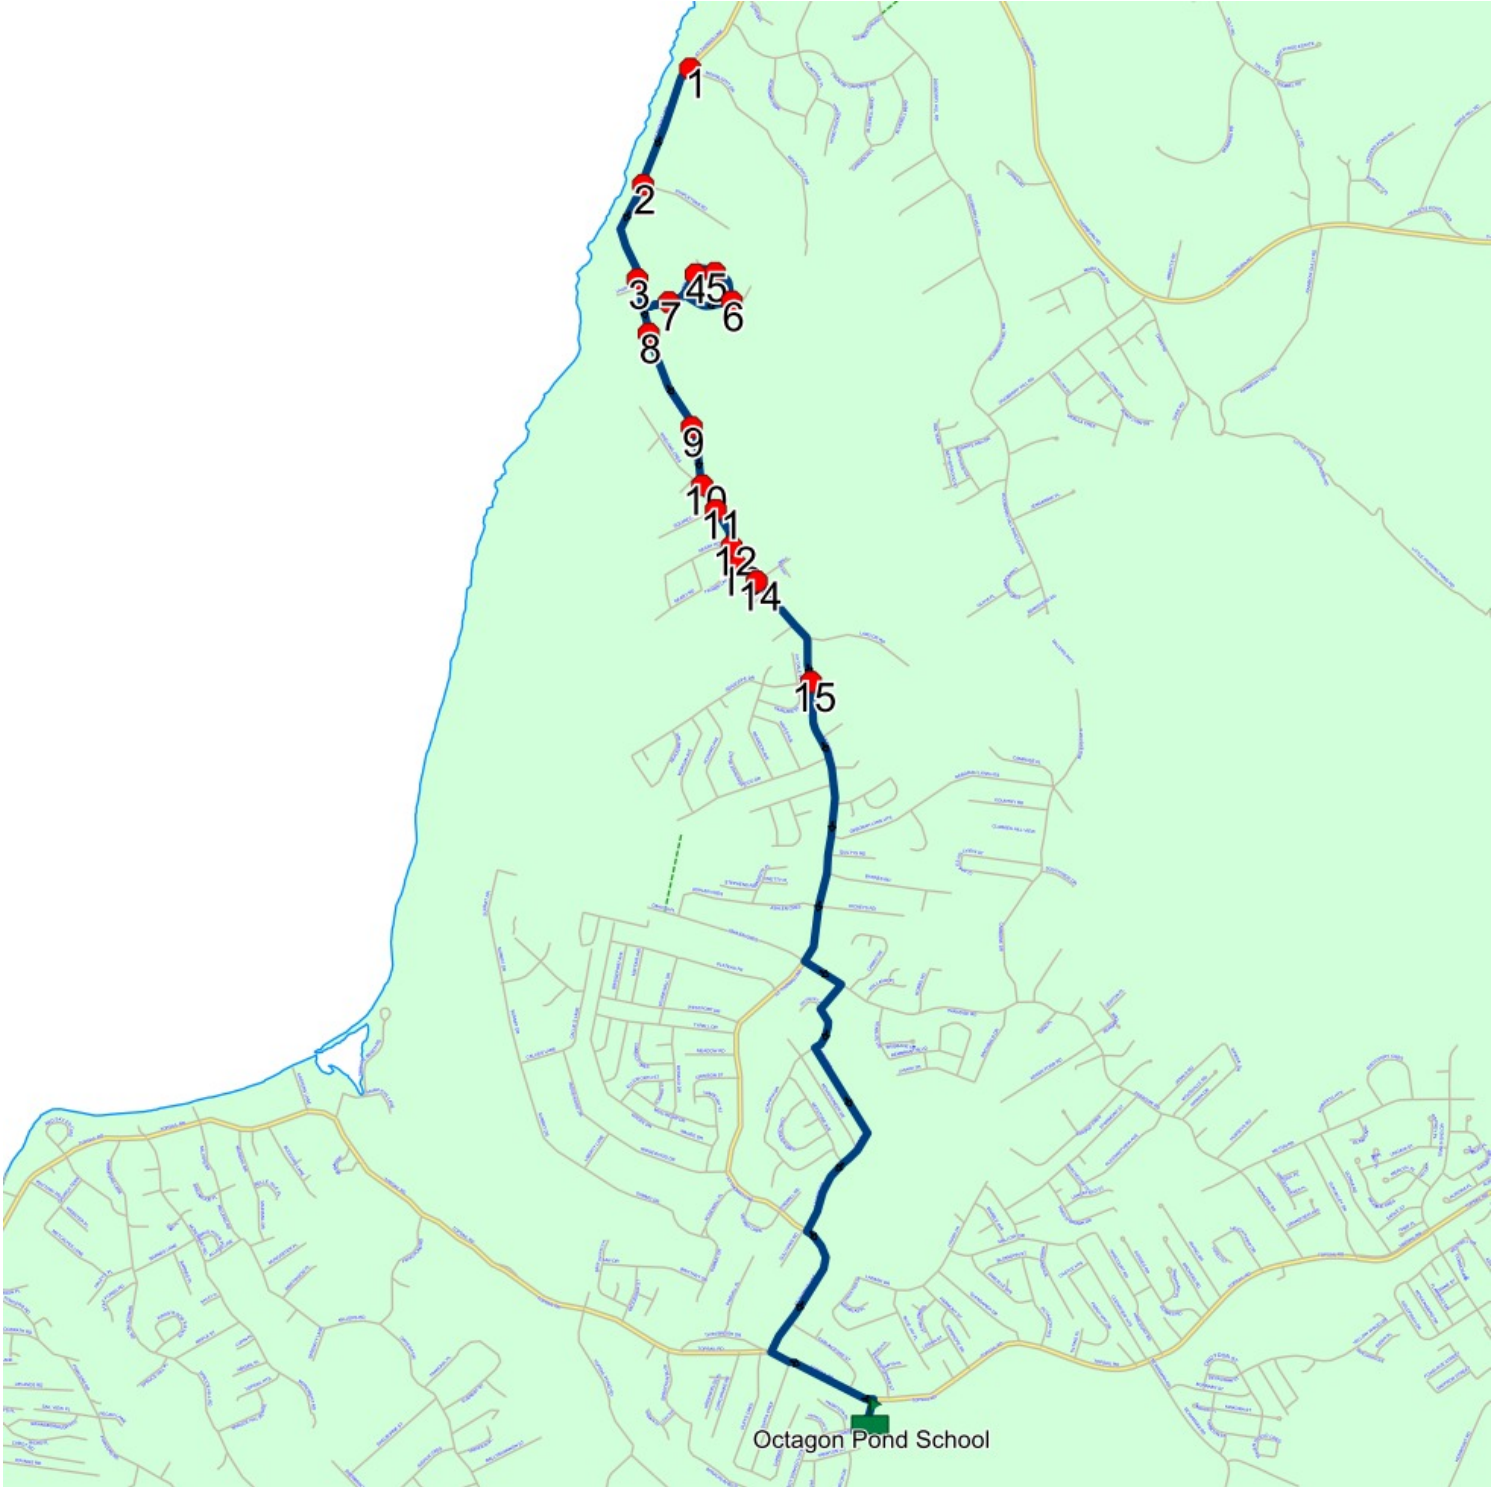

Route: 17-130-8 Run: 17-130-8B AM

Route: 17-130-8

Operator: Executive Taxi Ltd.

Vehicle: 17-130-8

Description:

Schools: Octagon Pond School (492)

Run: 17-130-8B AM

Schools: Octagon Pond School

: 2024-06-30

#	Arrival	Departure	Description
1		8:17 AM	ST THOMAS LINE; PARADISE & MOONLIGHT DR; PARADISE
2		8:18 AM	St. Thomas Line @ Stapletons Road
3		8:19 AM	597 ST THOMAS LINE
4	8:20 AM	8:21 AM	#32 Atlantica Dr
5		8:21 AM	Atlantica Dr @ Niagra Pl
6		8:22 AM	Atlantica Dr @ Legend Dr
7		8:24 AM	#12 Atlantica Dr
8	8:25 AM	8:26 AM	#551 St Thomas Line
9		8:26 AM	507 ST THOMAS LINE
10	8:27 AM	8:28 AM	St. Thomas Line @ Whelans Crescent
11		8:28 AM	ST THOMAS LINE; PARADISE & SQUIRES RD; PARADISE
12	8:28 AM	8:29 AM	ST THOMAS LINE; PARADISE & NEARY RD; PARADISE
13		8:29 AM	St Thomas Line @ Father Lacey Pl
14		8:30 AM	ST THOMAS LINE; PARADISE & O'BRIENS WAY; PARADISE
15	8:31 AM	8:32 AM	St. Thomas Line @ Seascape Dr
16	8:40 AM	8:43 AM	Octagon Pond School Driveway

Route: 17-130-8 Run: 17-130-8B AM