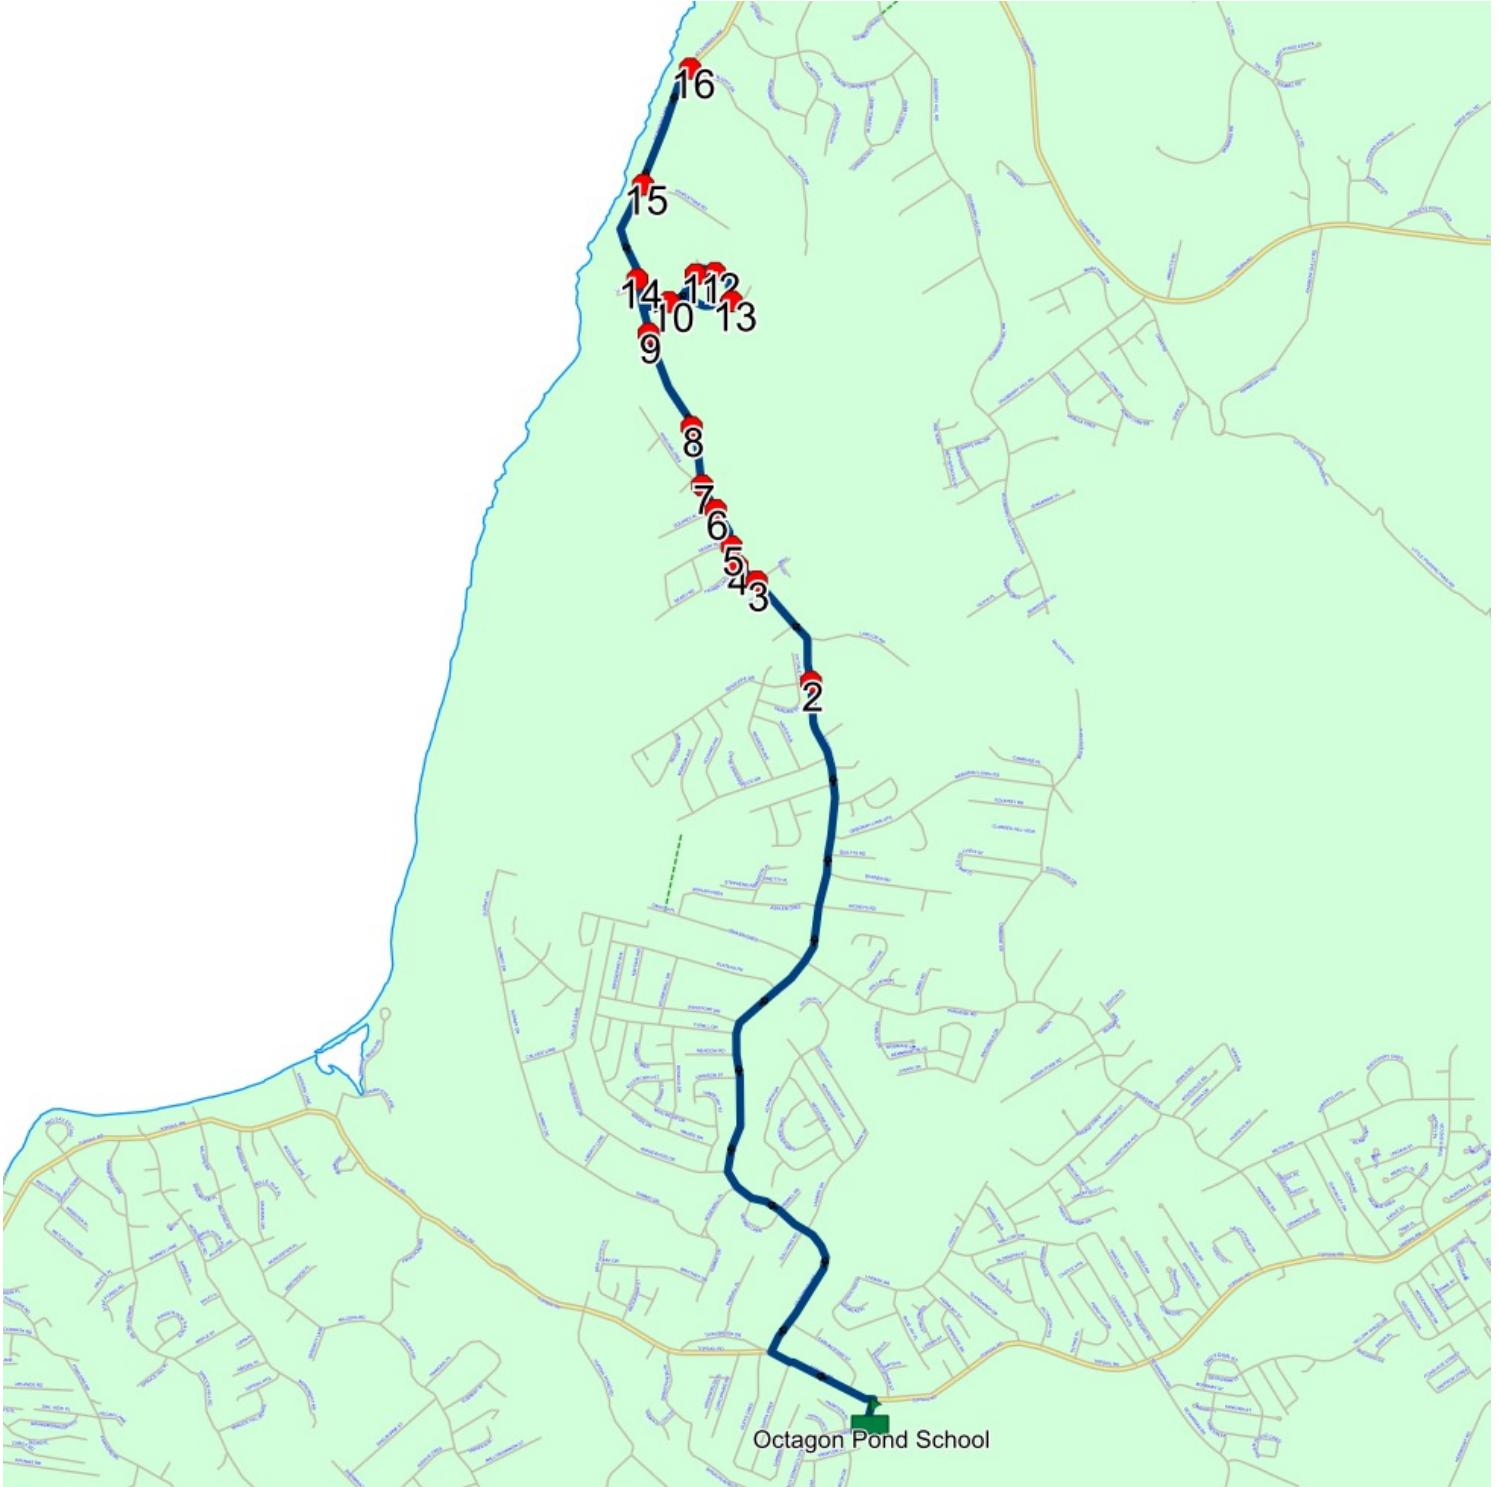

Route: 17-130-8 Run: 17-130-8B PM

Route: 17-130-8

Operator: Executive Taxi Ltd.

Vehicle: 17-130-8

Description:

Schools: Octagon Pond School (492)

Run: 17-130-8B PM

Schools: Octagon Pond School

: 2024-06-30

#	Arrival	Departure	Description
1	2:45 PM	3:00 PM	Octagon Pond School Driveway
2	3:07 PM		St. Thomas Line @ Seascapes Dr
3	3:08 PM	3:09 PM	ST THOMAS LINE; PARADISE & O'BRIENS WAY; PARADISE
4	3:09 PM	3:10 PM	St Thomas Line @ Father Lacey Pl
5	3:10 PM	3:11 PM	ST THOMAS LINE; PARADISE & NEARY RD; PARADISE
6	3:11 PM		ST THOMAS LINE; PARADISE & SQUIRES RD; PARADISE
7	3:11 PM	3:12 PM	St. Thomas Line @ Whelans Crescent
8	3:12 PM	3:13 PM	507 ST THOMAS LINE
9	3:13 PM	3:14 PM	#551 St Thomas Line
10	3:14 PM	3:15 PM	#12 Atlantica Dr
11	3:15 PM	3:16 PM	#32 Atlantica Dr
12	3:16 PM	3:17 PM	Atlantica Dr @ Niagra Pl
13	3:17 PM	3:18 PM	Atlantica Dr @ Legend Dr
14	3:20 PM		597 ST THOMAS LINE
15	3:21 PM		St. Thomas Line @ Stapletons Road
16	3:22 PM		ST THOMAS LINE; PARADISE & MOONLIGHT DR; PARADISE

Route: 17-130-8 Run: 17-130-8B PM