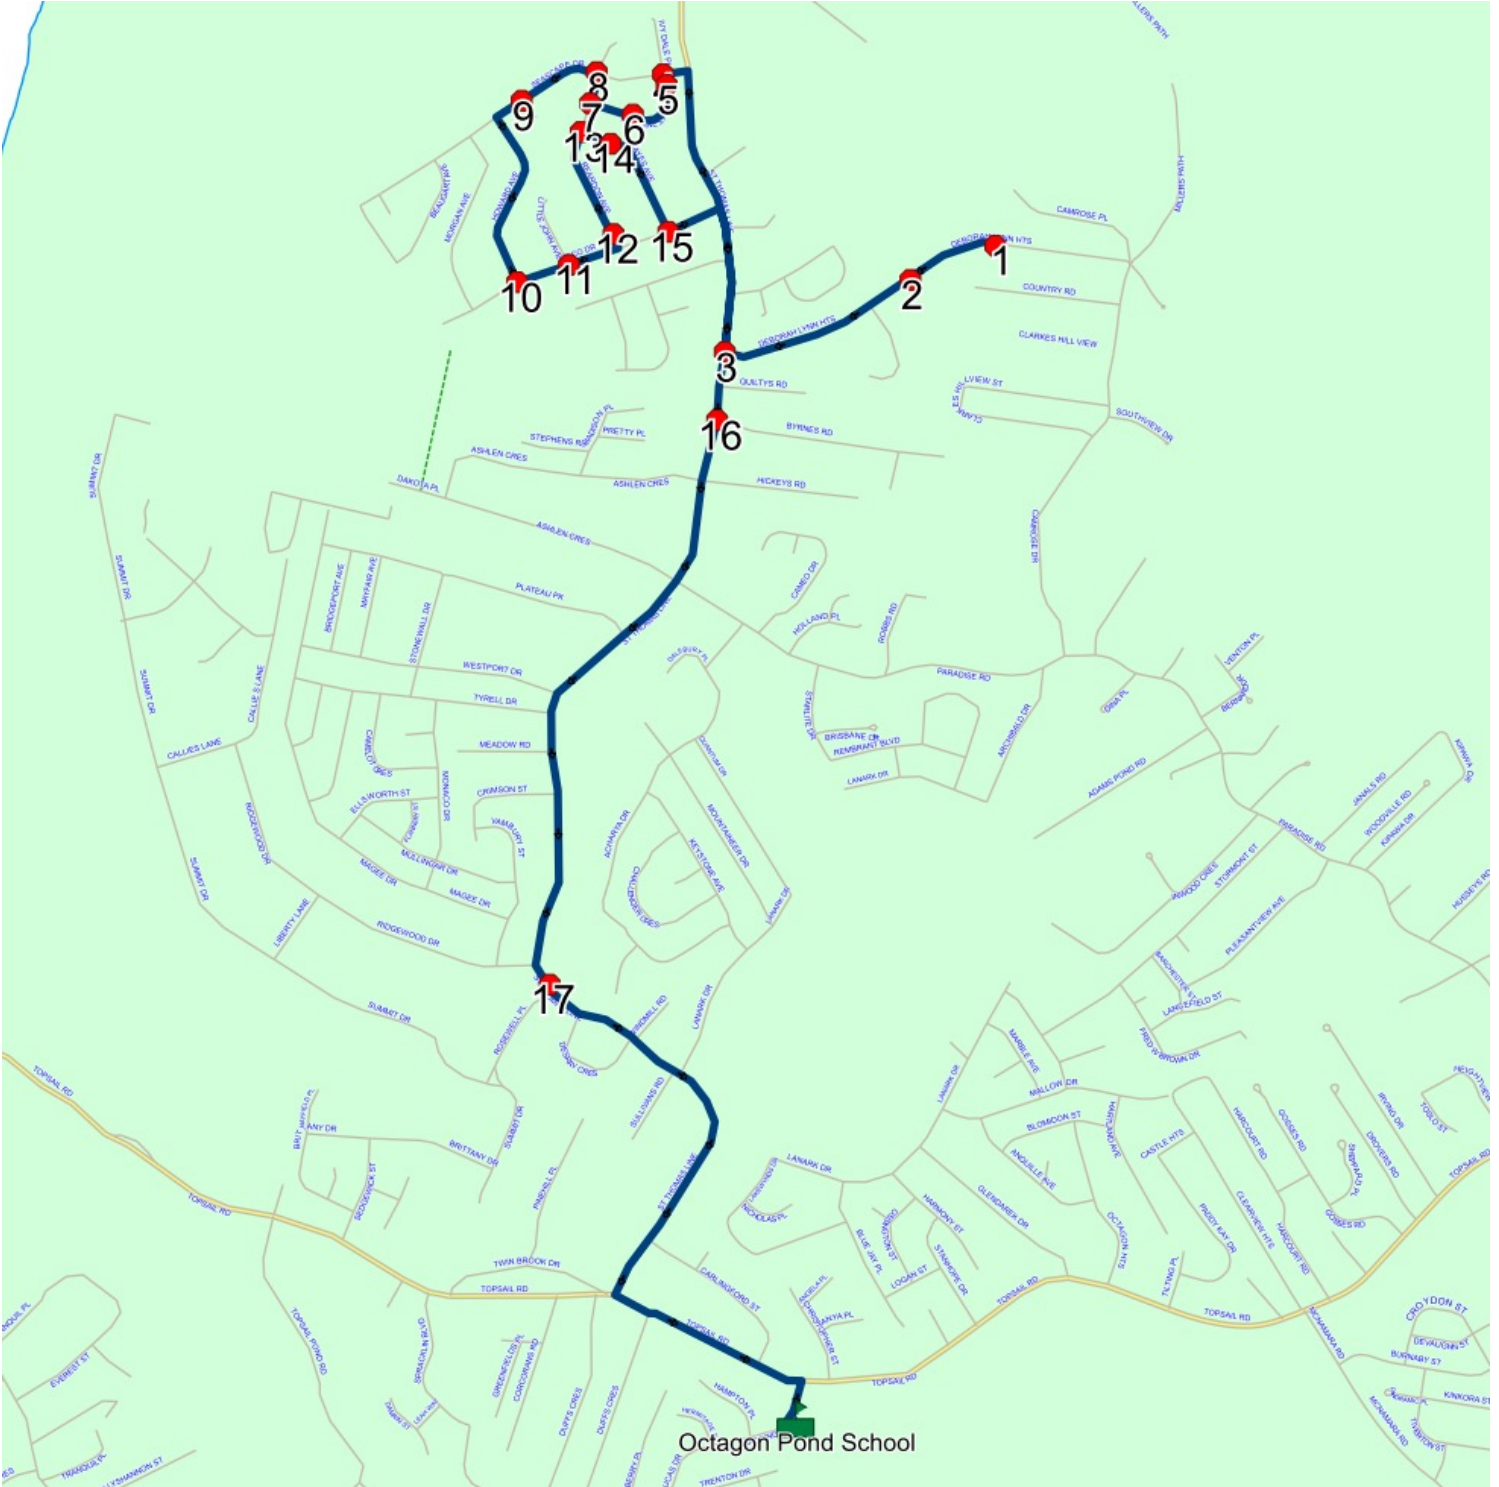

Route: 17-130-9 Run: 17-130-9B AM

Route: 17-130-9

Operator: Executive Taxi Ltd.

Vehicle: 17-130-9

Description:

Schools: Octagon Pond School (492)

Run: 17-130-9B AM

Schools: Octagon Pond School

: 2024-06-30

#	Arrival	Departure	Description
1	8:14 AM	8:15 AM	81 DEBORAH LYNN HTS
2		8:15 AM	51 DEBORAH LYNN HTS
3		8:16 AM	MAILBOXES NEAR DEBORAH LYNN HTS & ST THOMAS LINE
4	8:18 AM	8:19 AM	Seascape Drive @ Ivydale Place Just past intersection near fire hydrant)
5		8:19 AM	3 FAIRLANE ST
6	8:19 AM	8:20 AM	#16 Fairlane St
7		8:20 AM	Reardon St @ Fairlane St
8	8:21 AM	8:22 AM	Mailboxes on Seascape Dr (near #26)
9	8:22 AM	8:23 AM	Seascape Dr @ Tottenham Pl
10	8:24 AM	8:25 AM	Picco Dr @ Howard Ave
11	8:25 AM	8:26 AM	LITTLE JOHN AVE & PICCO DR
12		8:26 AM	4 REARDON AVE : 2025-06-30
13		8:27 AM	Reardon Ave @ Hayes Ave
14		8:28 AM	#32 Hayes Ave
15	8:28 AM	8:29 AM	PICCO DR & HAYES AVE
16	8:30 AM	8:31 AM	St. Thomas Line @ Byrnes Rd
17		8:36 AM	98 ST THOMAS LINE
18	8:40 AM	8:43 AM	Octagon Pond School Driveway : 2025-06-30

Route: 17-130-9 Run: 17-130-9B AM