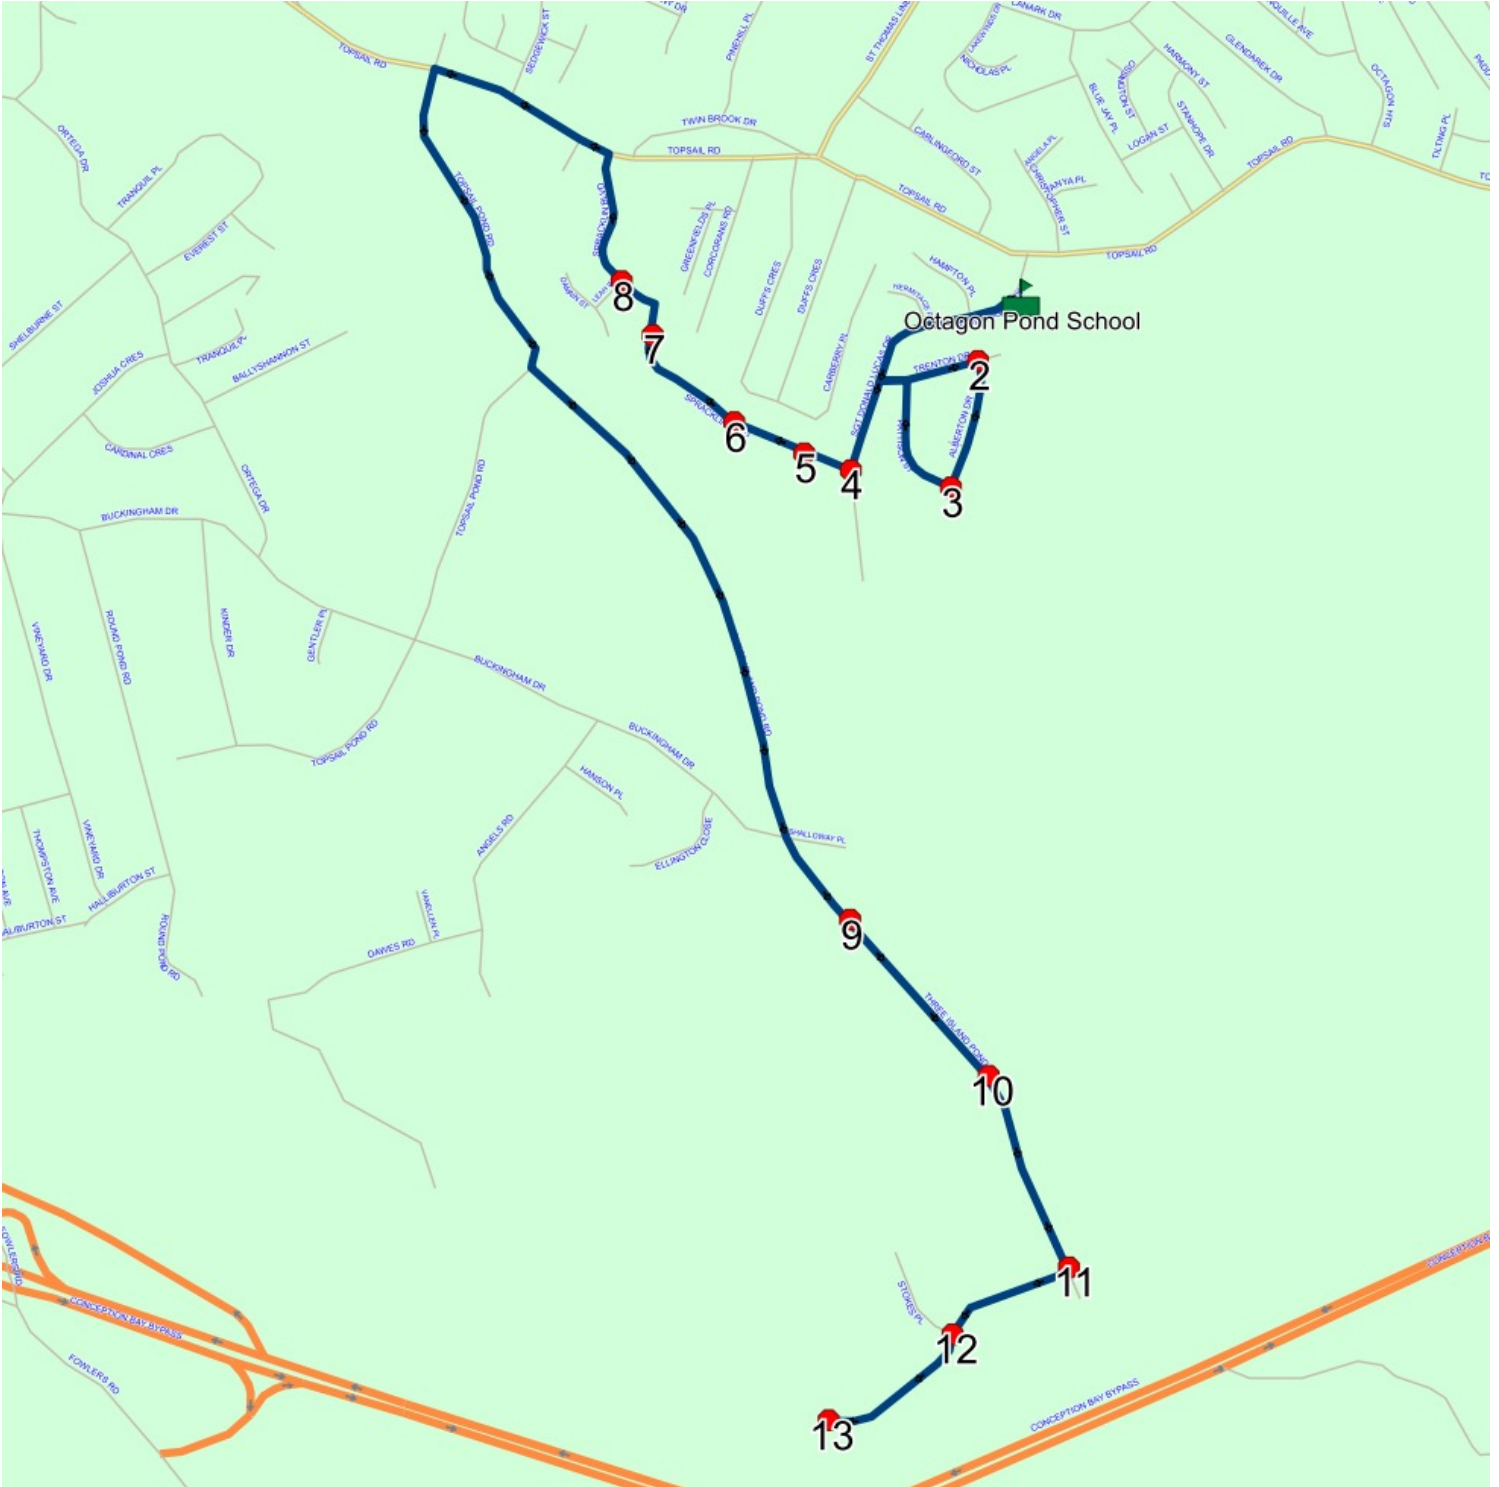

Route: 17-130-7 Run: 17-130-7B AM

Route: 17-130-7 Run: 17-130-7B PM

Route: 17-130-7

Operator: Executive Taxi Ltd.

Vehicle: 17-130-7

Description:

Schools: Octagon Pond School (492)

Run: 17-130-7B PM

Schools: Octagon Pond School

: 2024-06-30

#	Arrival	Departure	Description
1	2:45 PM	3:00 PM	Octagon Pond School Driveway
2	3:01 PM	3:02 PM	TRENTON DR; PARADISE & ALBERTON DR; PARADISE
3	3:03 PM		ALBERTON DR; PARADISE & PATTISON ST; PARADISE
4	3:05 PM	3:06 PM	SGT DONALD LUCAS DR; PARADISE & SPRACKLIN BLVD; PARADISE
5	3:07 PM		89 SPRACKLIN BLVD; PARADISE; A1L
6	3:07 PM	3:08 PM	SPRACKLIN BLVD; PARADISE & RYDER PL; PARADISE
7	3:08 PM	3:09 PM	42 SPRACKLIN BLVD; PARADISE; A1L
8	3:10 PM	3:11 PM	SPRACKLIN BLVD; PARADISE & LEAH WAY; PARADISE
9	3:16 PM		#179 Three Island Pond Rd
10	3:17 PM	3:18 PM	#229 Three Island Pond Rd
11	3:18 PM	3:19 PM	#279 Three Island Pond Rd
12	3:19 PM	3:20 PM	THREE ISLAND POND RD; PARADISE & STOKES PL; PARADISE
13	3:21 PM		#378 Three Island Pond Rd

Route: 17-130-7 Run: 17-130-7B PM

Route: 17-130-8 Run: 17-130-8B AM

Route: 17-130-8

Operator: Executive Taxi Ltd.

Vehicle: 17-130-8

Description:

Schools: Octagon Pond School (492)

Run: 17-130-8B AM