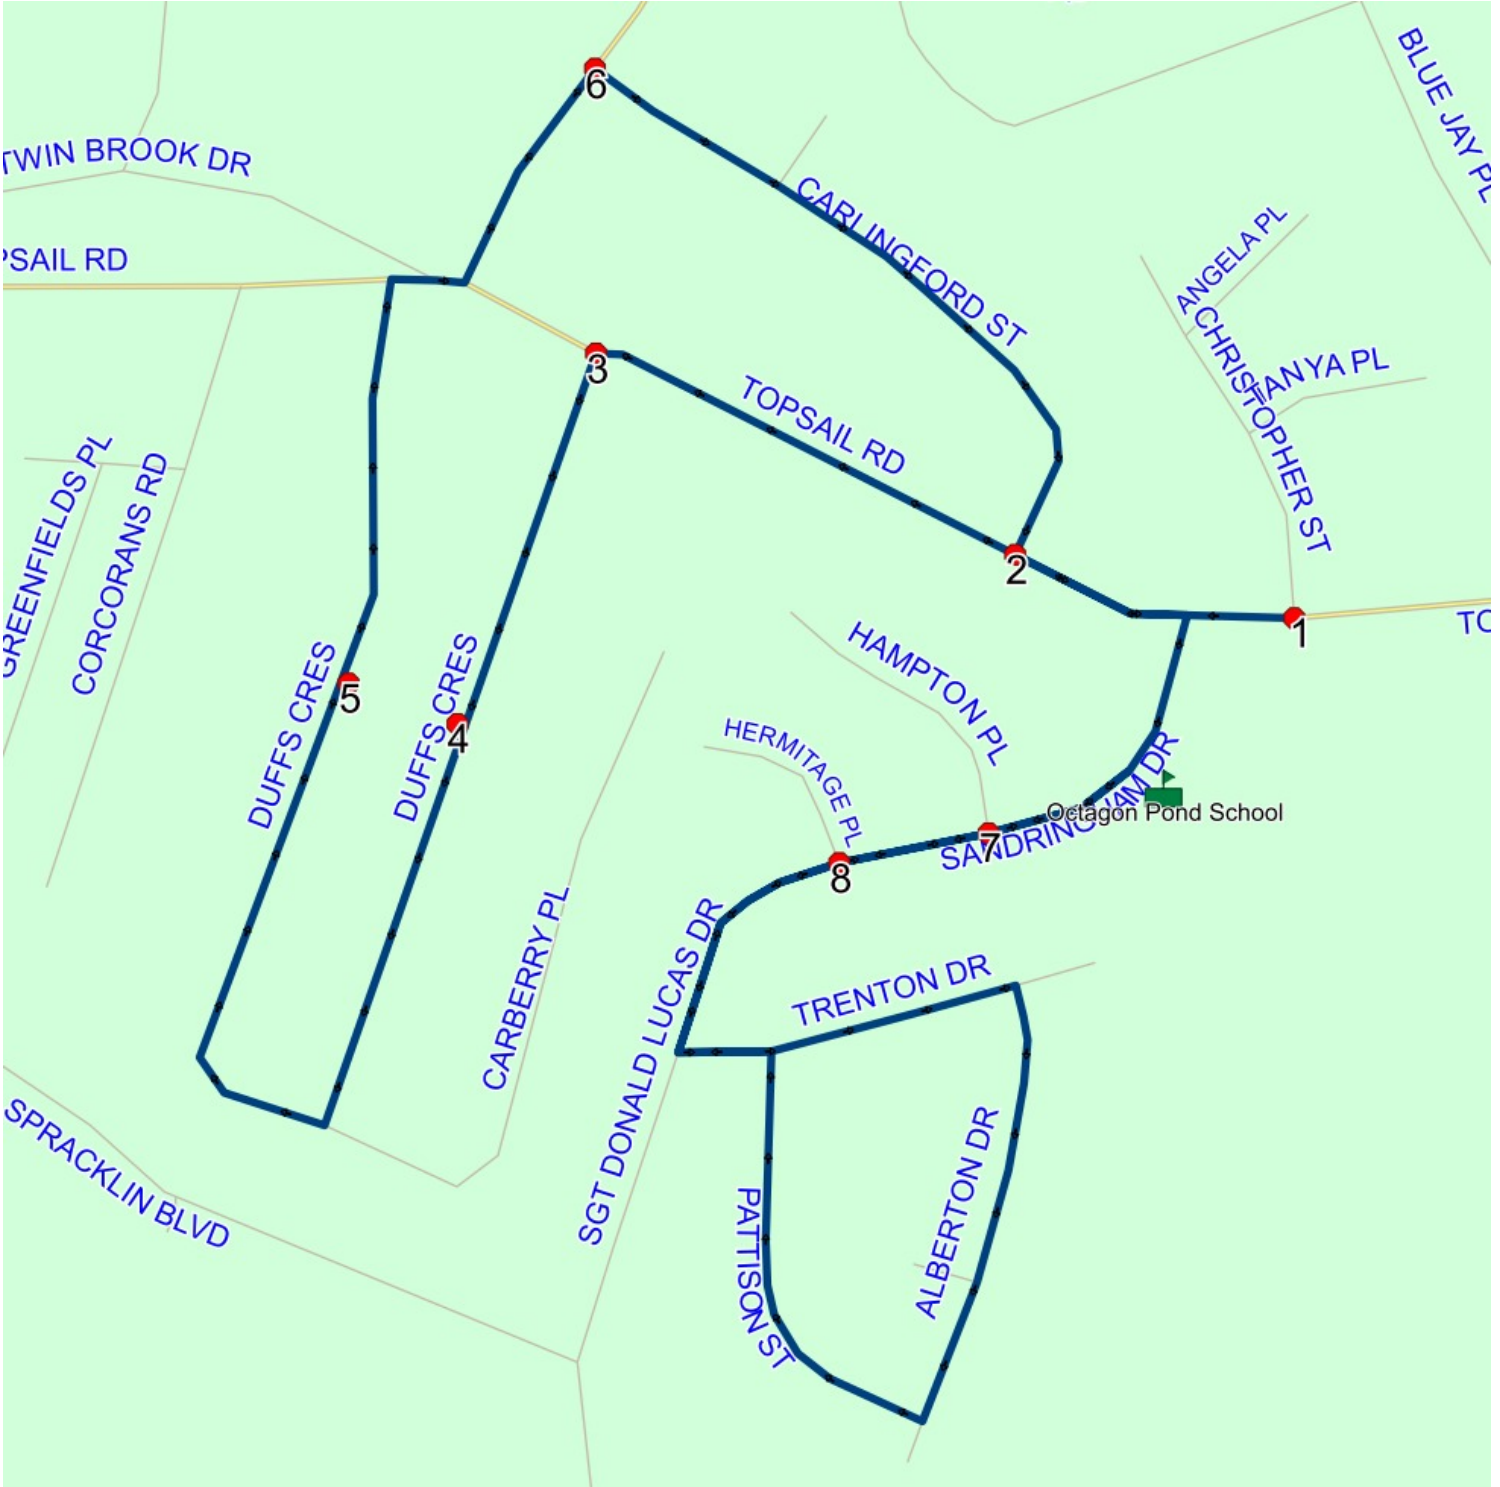

Route: 17-130-12 Run: 17-130-12B AM

Route: 17-130-12

Operator: Executive Taxi Ltd.

Vehicle: 17-130-12

Description:

Schools: Octagon Pond School (492)

Run: 17-130-12B AM

Schools: Octagon Pond School

: 2024-06-30

#	Arrival	Departure	Description
1	8:25 AM	8:26 AM	TOPSAIL RD; PARADISE & CHRISTOPHER ST; PARADISE
2		8:26 AM	CARLINGFORD ST; PARADISE & TOPSAIL RD; PARADISE
3		8:27 AM	TOPSAIL RD; PARADISE & DUFFS CRES; PARADISE
4		8:28 AM	32 DUFFS CRES; PARADISE
5	8:29 AM	8:30 AM	100 DUFFS CRES; PARADISE; A1L
6		8:33 AM	ST THOMAS LINE & CARLINGFORD ST
7	8:35 AM	8:36 AM	SGT DONALD LUCAS DR; PARADISE & HAMPTON PL; PARADISE
8	8:36 AM	8:37 AM	SGT DONALD LUCAS DR; PARADISE & HERMITAGE PL; PARADISE
9	8:40 AM	8:42 AM	Octagon Pond School Driveway

Route: 17-130-12 Run: 17-130-12B AM