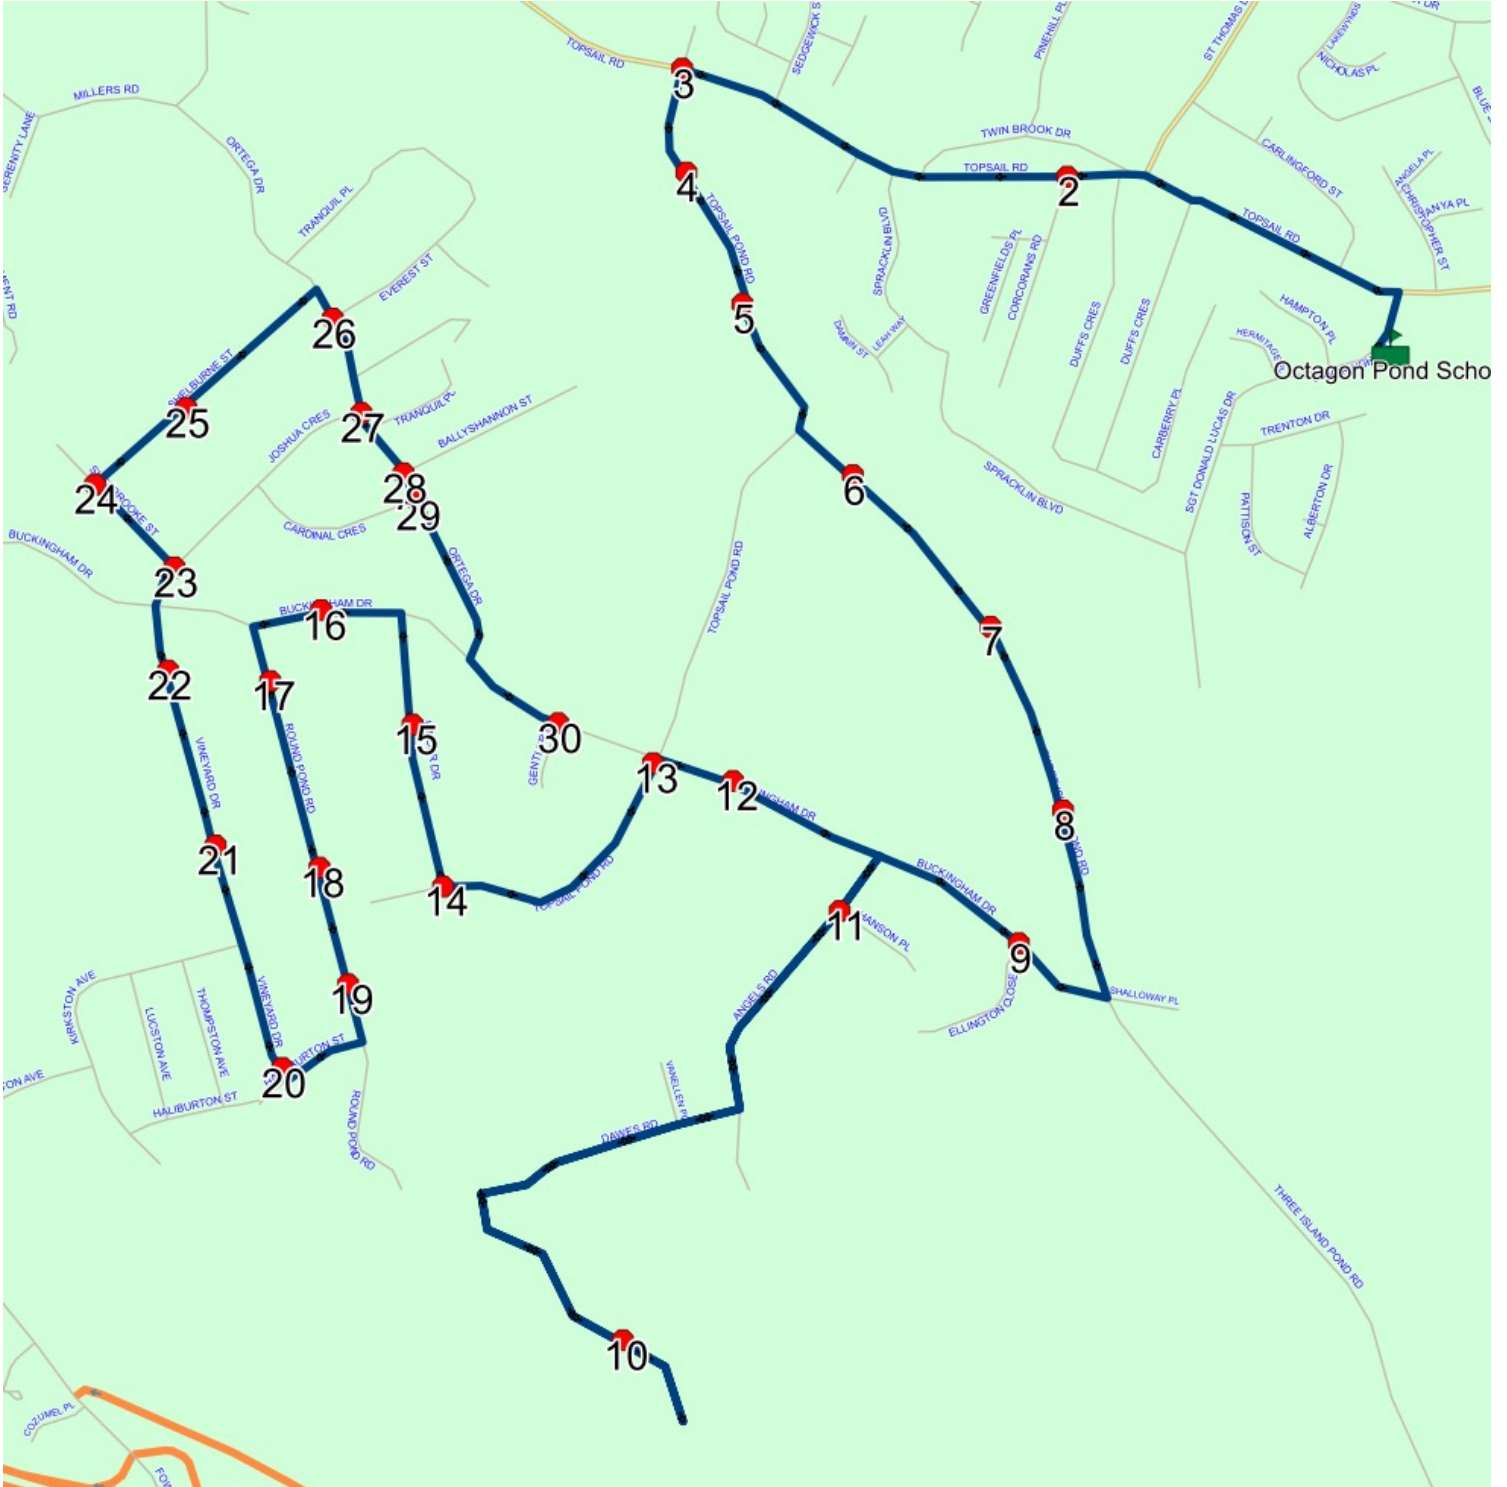

Route: 17-130-11 Run: 17-130-11B PM

Route: 17-130-11

Operator: Executive Taxi Ltd.

Vehicle: 17-130-11

Description:

Schools: Octagon Pond School (492)

Run: 17-130-11B PM

Schools: Octagon Pond School

: 2022-06-30

#	Arrival	Departure	Description
1	2:45 PM	3:00 PM	Octagon Pond School Driveway
2	3:02 PM	3:03 PM	TOPSAIL RD; PARADISE & CORCORANS RD; PARADISE
3	3:04 PM		NEWDALE RD; PARADISE & TOPSAIL RD; PARADISE
4	3:05 PM		#25 Topsail Pond Rd
5	3:05 PM	3:06 PM	54 TOPSAIL POND RD; PARADISE; A1L
6	3:07 PM		#29 Three Island Pond Rd
7	3:08 PM		#91 Three Island Pond Rd
8	3:09 PM		119 THREE ISLAND POND RD
9	3:10 PM		Buckingham Dr @ Ellington Cl
10	3:14 PM		43 BALSAMWOOD RD; PARADISE
11	3:20 PM		Angles Rd @ Hansen Pl
12	3:21 PM	3:22 PM	267 BUCKINGHAM DR
13	3:23 PM		178 TOPSAIL POND RD
14	3:24 PM		Topsail Pond Rd @ Kinder Dr
15	3:25 PM		27 KINDER DR
16	3:26 PM		#167 Buckingham Dr
17	3:27 PM	3:28 PM	15 ROUND POND RD
18	3:28 PM		59 ROUND POND RD
19	3:28 PM		#87 Round Pond Rd
20	3:29 PM	3:30 PM	#79 Vineyard Dr
21	3:30 PM		#41 Vineyard Dr
22	3:31 PM		#11 Vineyard Dr
23	3:31 PM	3:32 PM	Sherbrooke St @ Joshua St
24	3:33 PM		Sherbrooke St @ Shelburne St
25	3:34 PM		39 SHELBURNE ST
26	3:35 PM	3:36 PM	Ortega Drive @ Everest Street
27	3:36 PM		Ortega Dr @ Joshua Cres
28	3:37 PM		ORTEGA DR; PARADISE & BALLYSHANNON ST; PARADISE
29	3:37 PM	3:38 PM	Ortega Dr @ Cardinal Cres
30	3:39 PM	3:40 PM	Buckingham Dr @ Gentler Pl

Route: 17-130-11 Run: 17-130-11B PM