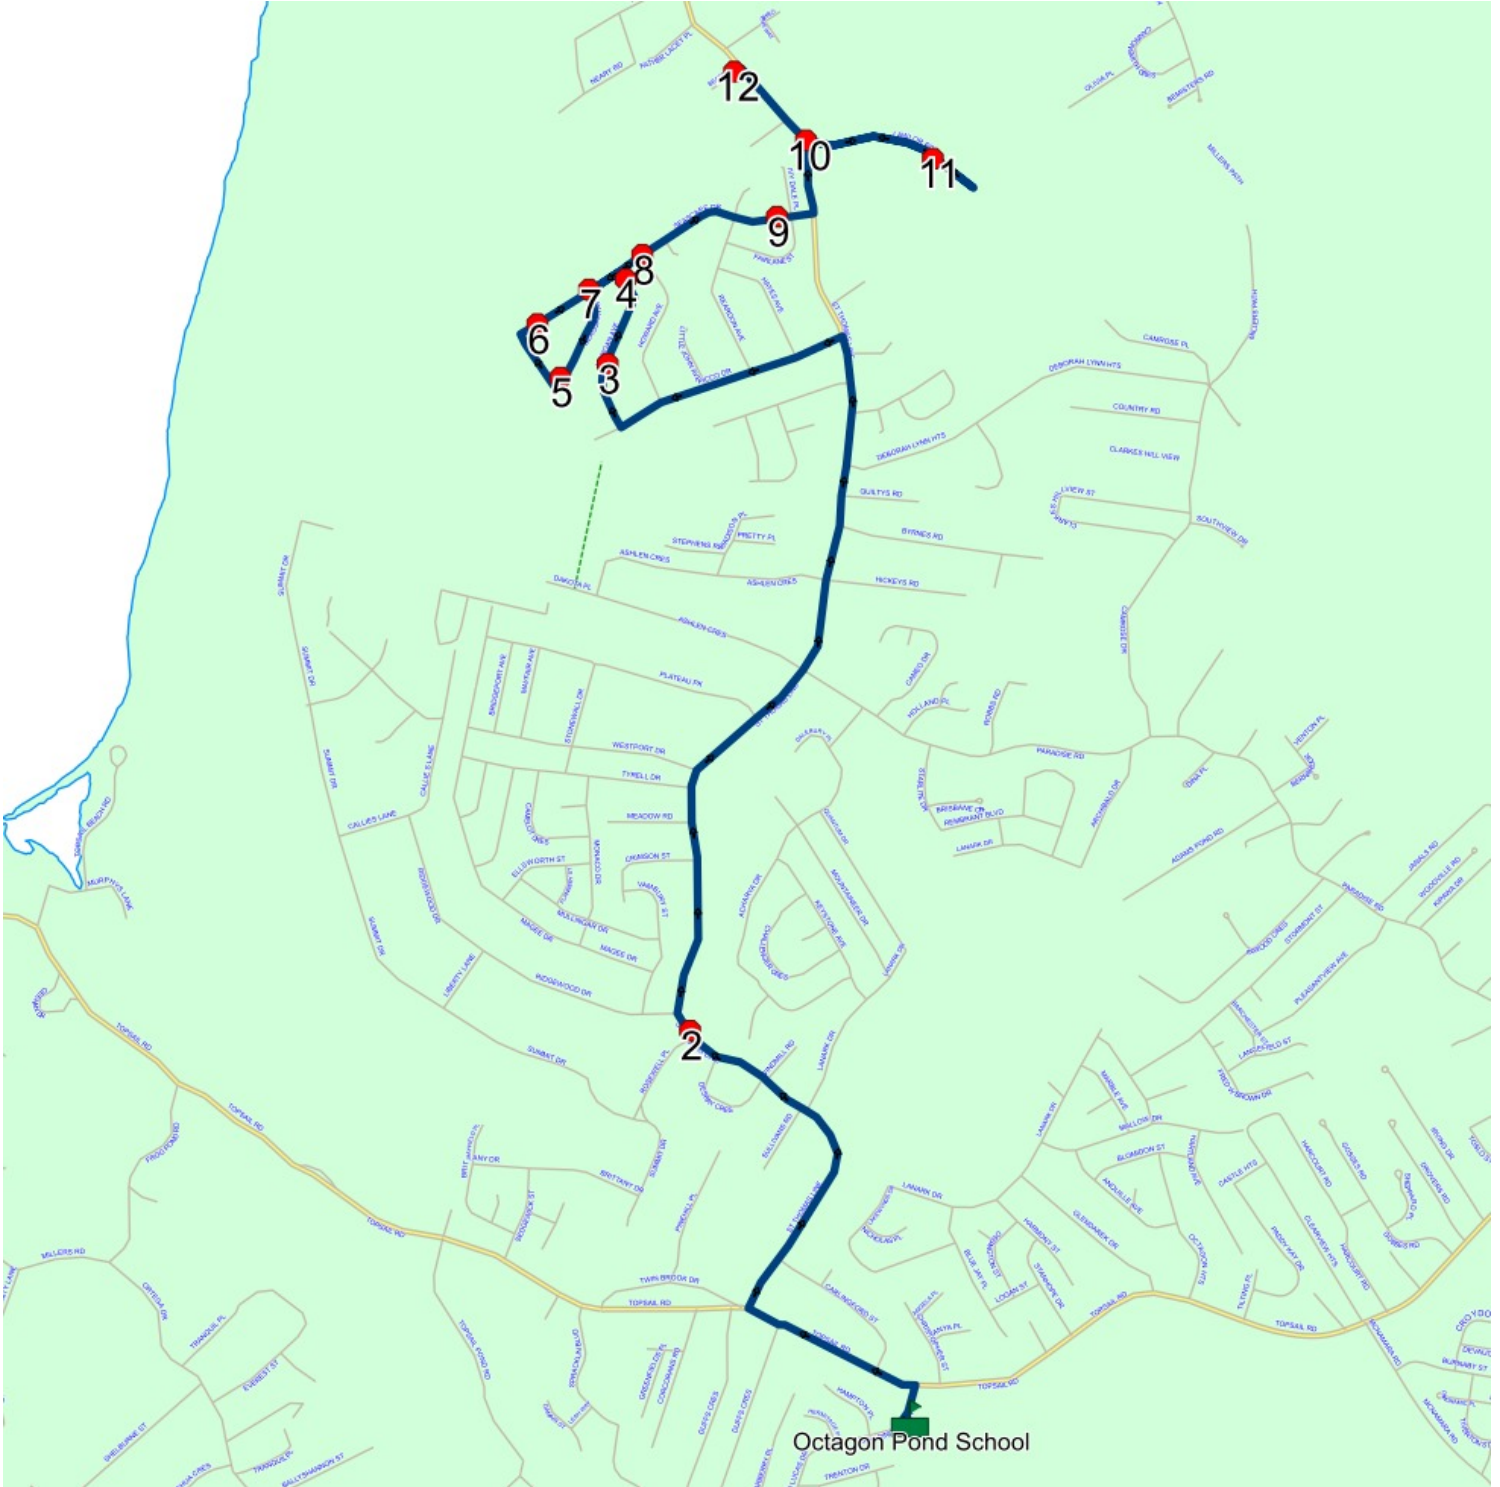

: 2024-06-30

#	Arrival	Departure	Description
1		8:14 AM	6 BEATRIX PL
2		8:19 AM	52 LAWLOR RD
3		8:20 AM	ST THOMAS LINE; PARADISE & LAWLOR RD; PARADISE
4	8:21 AM	8:22 AM	10 SEASCAPE DR
5	8:22 AM	8:23 AM	Seascape Dr @ Howard Ave
6	8:23 AM	8:24 AM	70 SEASCAPE DR; PARADISE; A1L
7	8:24 AM	8:25 AM	SEASCAPE DR; PARADISE & DECATUR PL; PARADISE
8		8:26 AM	16 BEAUGART AVE; PARADISE; A1L
9	8:27 AM	8:28 AM	49 MORGAN AVE : 2025-06-30
10	8:28 AM	8:29 AM	21 MORGAN AVE
11		8:36 AM	98 ST THOMAS LINE
12	8:40 AM	8:43 AM	Octagon Pond School Driveway

Route: 17-130-10 Run: 17-130-10B AM

Route: 17-130-10 Run: 17-130-10B PM

Route: 17-130-10

Operator: Executive Taxi Ltd.

Vehicle: 17-130-10

Description:

Schools: Octagon Pond School (492)

Run: 17-130-10B PM

Schools: Octagon Pond School

: 2024-06-30

#	Arrival	Departure	Description
1	2:45 PM	3:00 PM	Octagon Pond School Driveway
2	3:03 PM		98 ST THOMAS LINE
3	3:08 PM	3:09 PM	21 MORGAN AVE
4	3:09 PM	3:10 PM	49 MORGAN AVE : 2025-06-30
5	3:11 PM	3:12 PM	16 BEAUGART AVE; PARADISE; A1L
6	3:13 PM		SEASCAPE DR; PARADISE & DECATUR PL; PARADISE
7	3:14 PM		70 SEASCAPE DR; PARADISE; A1L
8	3:15 PM	3:16 PM	Seascape Dr @ Howard Ave
9	3:16 PM	3:17 PM	10 SEASCAPE DR
10	3:18 PM		ST THOMAS LINE; PARADISE & LAWLOR RD; PARADISE
11	3:19 PM	3:20 PM	52 LAWLOR RD
12	3:24 PM	3:25 PM	6 BEATRIX PL

Route: 17-130-10 Run: 17-130-10B PM

Route: 17-130-11 Run: 17-130-11B AM

Route: 17-130-11

Operator: Executive Taxi Ltd.

Vehicle: 17-130-11

Description:

Schools: Octagon Pond School (492)

Run: 17-130-11B AM