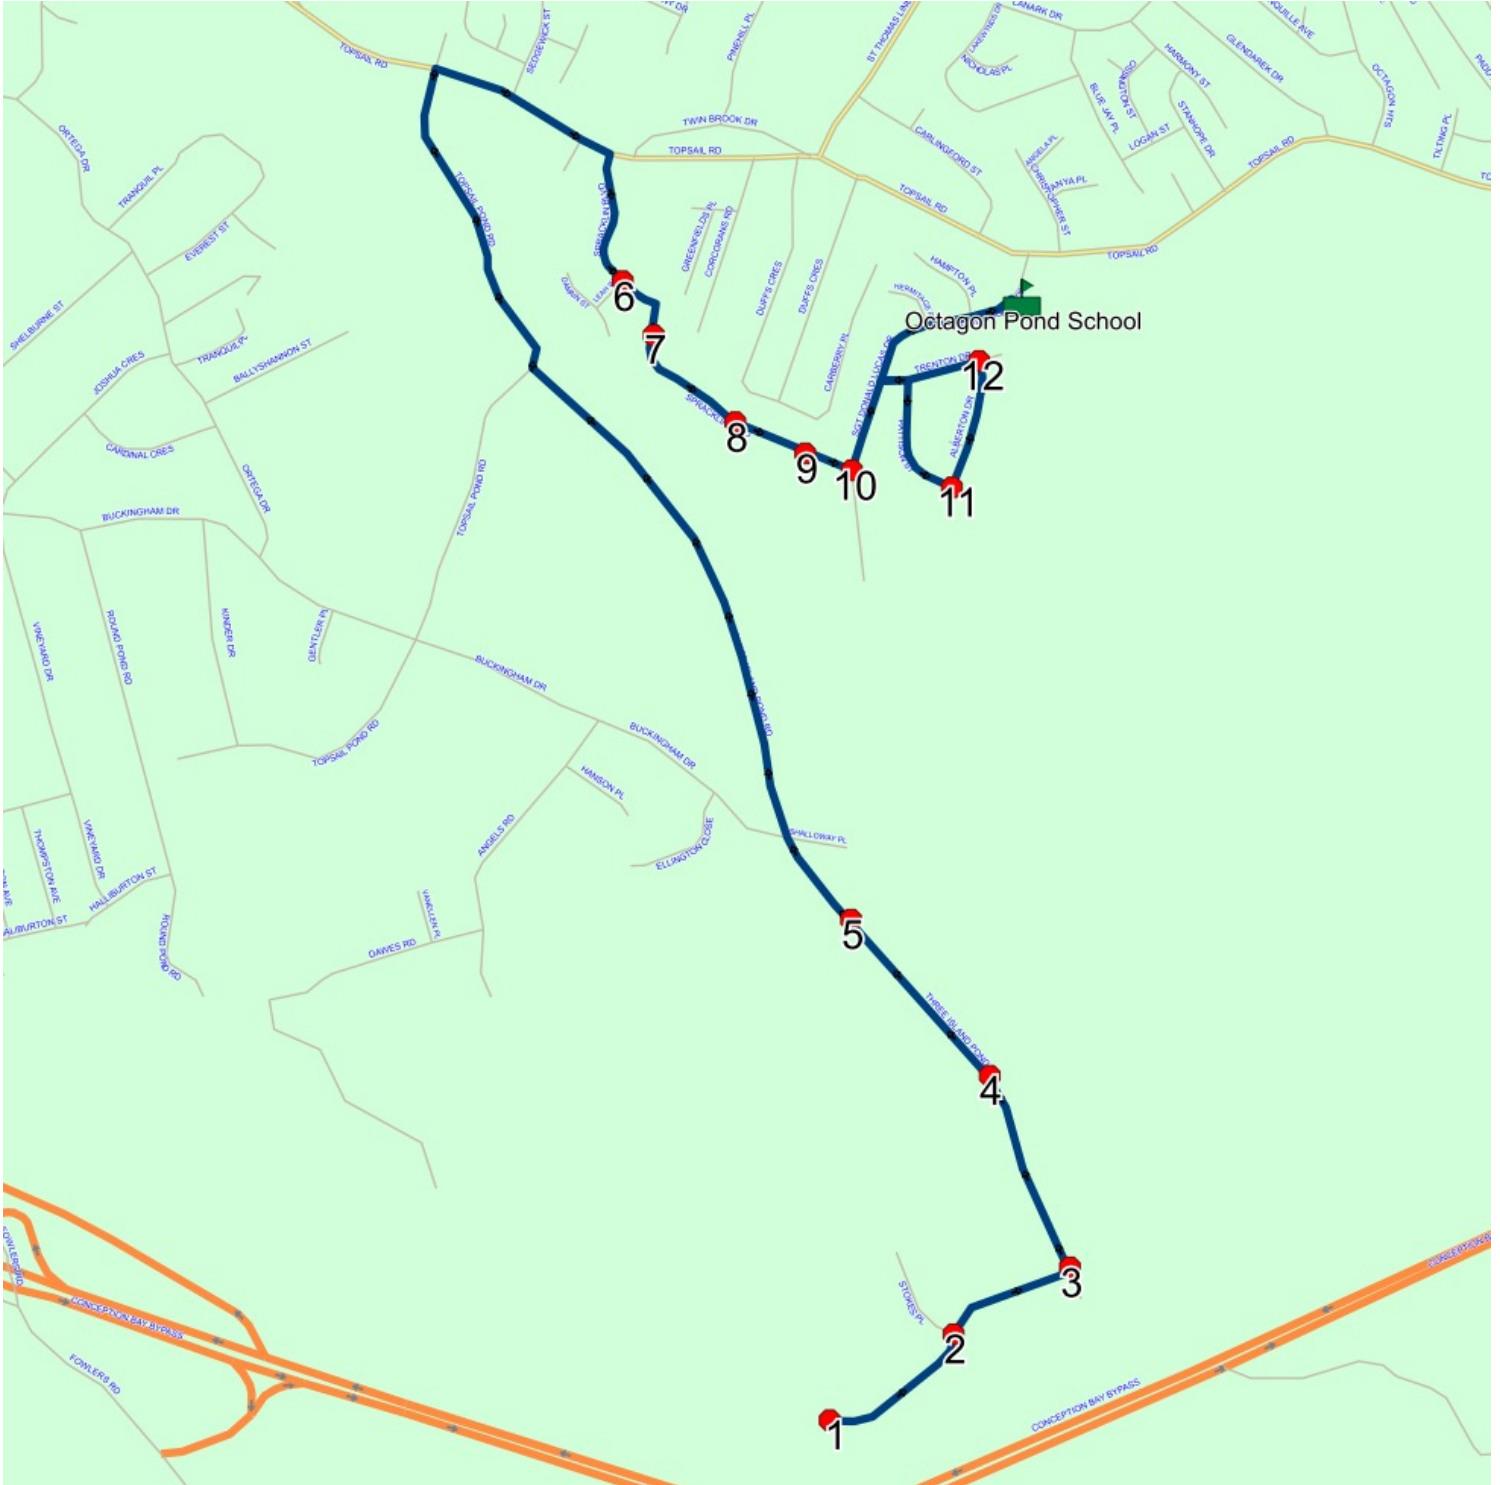

Route: 17-130-13 Run: 17-130-13B PM

Route: 17-130-7 Run: 17-130-7B AM

Route: 17-130-7

Operator: Executive Taxi Ltd.

Vehicle: 17-130-7

Description:

Schools: Octagon Pond School (492)

Run: 17-130-7B AM

Route: 17-130-7 Run: 17-130-7B AM

Route: 17-130-7 Run: 17-130-7B PM

Route: 17-130-7

Operator: Executive Taxi Ltd.

Vehicle: 17-130-7

Description:

Schools: Octagon Pond School (492)

Run: 17-130-7B PM