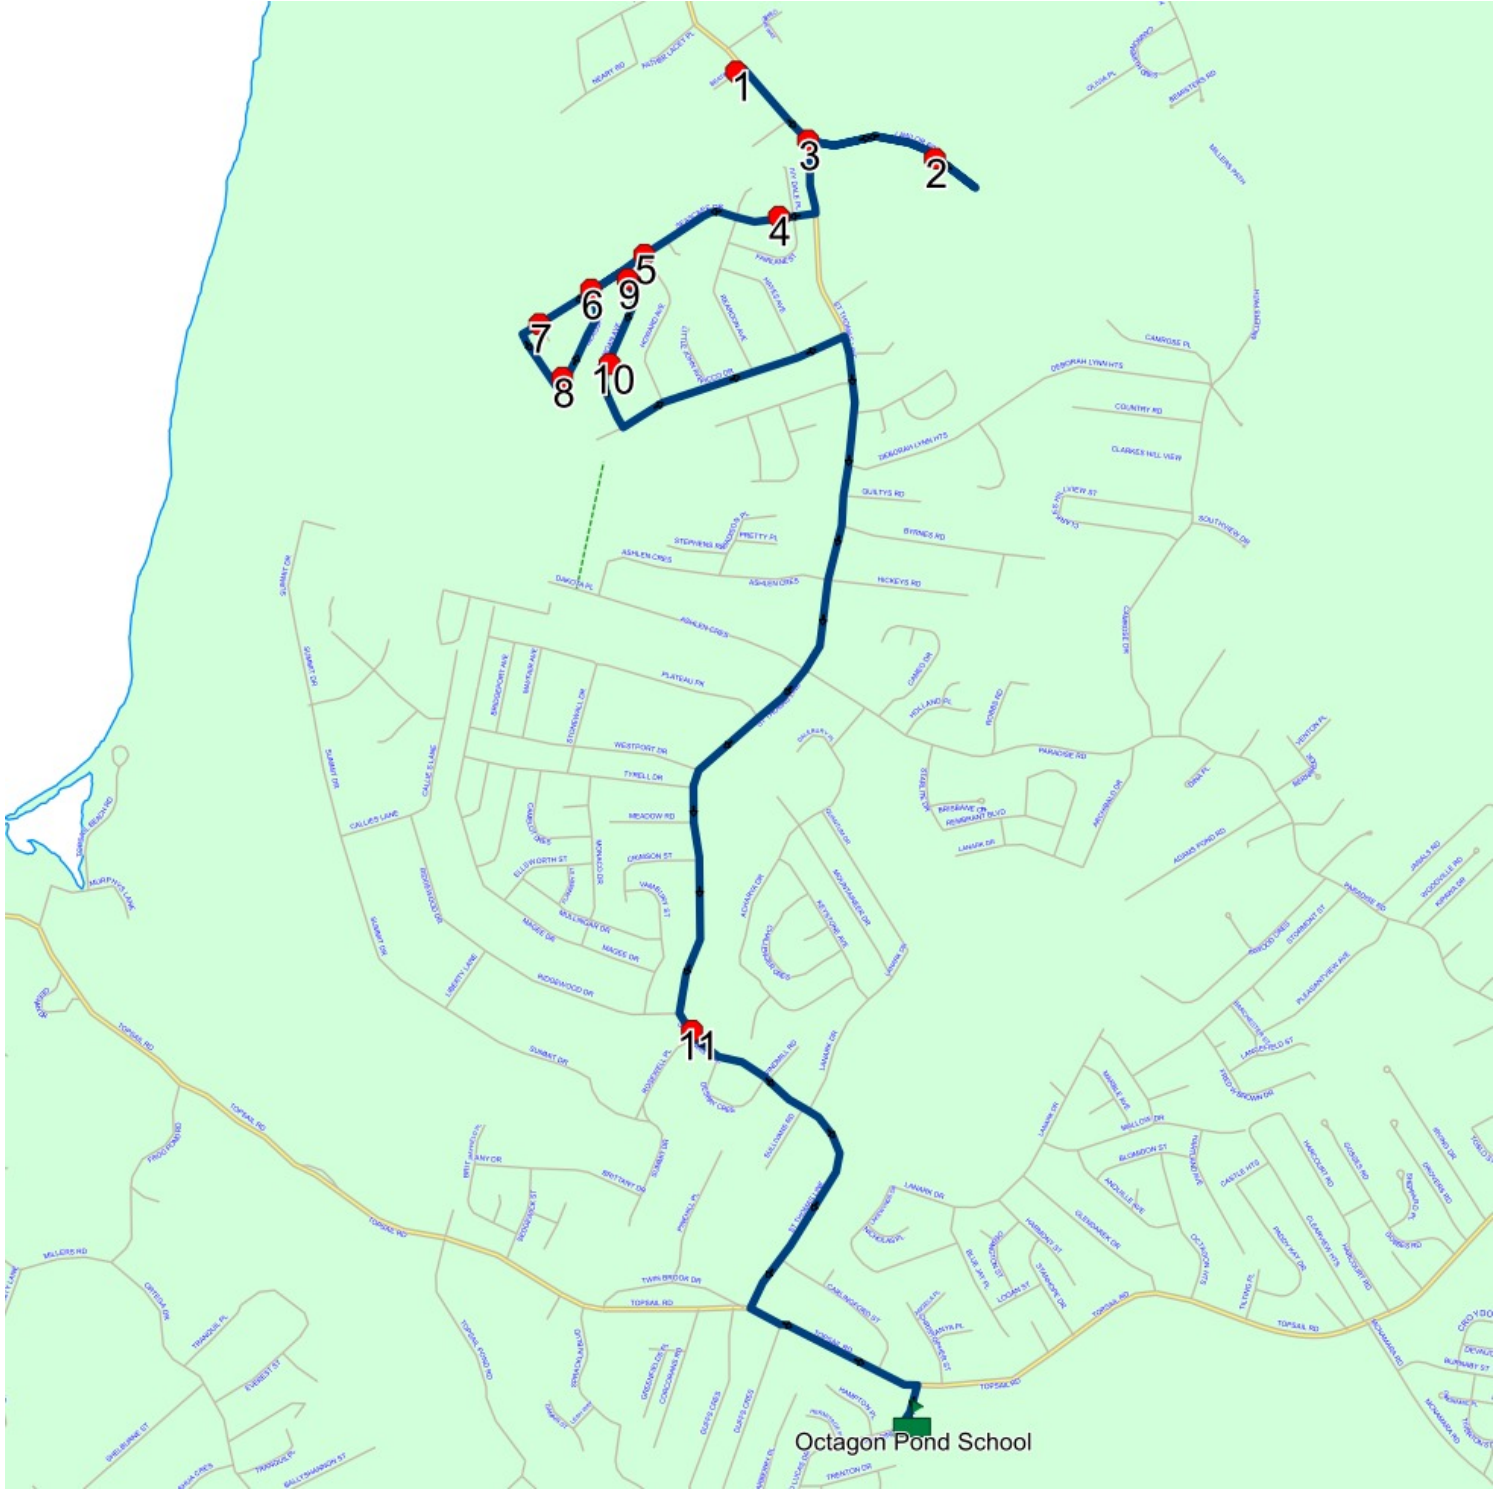

Route: 17-130-10 Run: 17-130-10B AM

Route: 17-130-10

Operator: Executive Taxi Ltd.

Vehicle: 17-130-10

Description:

Schools: Octagon Pond School (492)

Run: 17-130-10B AM

Schools: Octagon Pond School

: 2024-06-30

#	Arrival	Departure	Description
1		8:14 AM	6 BEATRIX PL
2		8:19 AM	52 LAWLOR RD
3		8:20 AM	ST THOMAS LINE; PARADISE & LAWLOR RD; PARADISE
4	8:21 AM	8:22 AM	10 SEASCAPE DR
5	8:22 AM	8:23 AM	Seascape Dr @ Howard Ave
6	8:23 AM	8:24 AM	70 SEASCAPE DR; PARADISE; A1L
7	8:24 AM	8:25 AM	SEASCAPE DR; PARADISE & DECATUR PL; PARADISE
8		8:26 AM	16 BEAUGART AVE; PARADISE; A1L
9	8:27 AM	8:28 AM	49 MORGAN AVE : 2025-06-30
10	8:28 AM	8:29 AM	21 MORGAN AVE
11		8:36 AM	98 ST THOMAS LINE
12	8:40 AM	8:43 AM	Octagon Pond School Driveway

Route: 17-130-10 Run: 17-130-10B AM

Route: 17-130-10 Run: 17-130-10B PM

Route: 17-130-10

Operator: Executive Taxi Ltd.

Vehicle: 17-130-10

Description:

Schools: Octagon Pond School (492)

Run: 17-130-10B PM

Schools: Octagon Pond School

: 2024-06-30

#	Arrival	Departure	Description
1	2:45 PM	3:00 PM	Octagon Pond School Driveway
2	3:03 PM		98 ST THOMAS LINE
3	3:08 PM	3:09 PM	21 MORGAN AVE
4	3:09 PM	3:10 PM	49 MORGAN AVE : 2025-06-30
5	3:11 PM	3:12 PM	16 BEAUGART AVE; PARADISE; A1L
6	3:13 PM		SEASCAPE DR; PARADISE & DECATUR PL; PARADISE
7	3:14 PM		70 SEASCAPE DR; PARADISE; A1L
8	3:15 PM	3:16 PM	Seascape Dr @ Howard Ave
9	3:16 PM	3:17 PM	10 SEASCAPE DR
10	3:18 PM		ST THOMAS LINE; PARADISE & LAWLOR RD; PARADISE
11	3:19 PM	3:20 PM	52 LAWLOR RD
12	3:24 PM	3:25 PM	6 BEATRIX PL