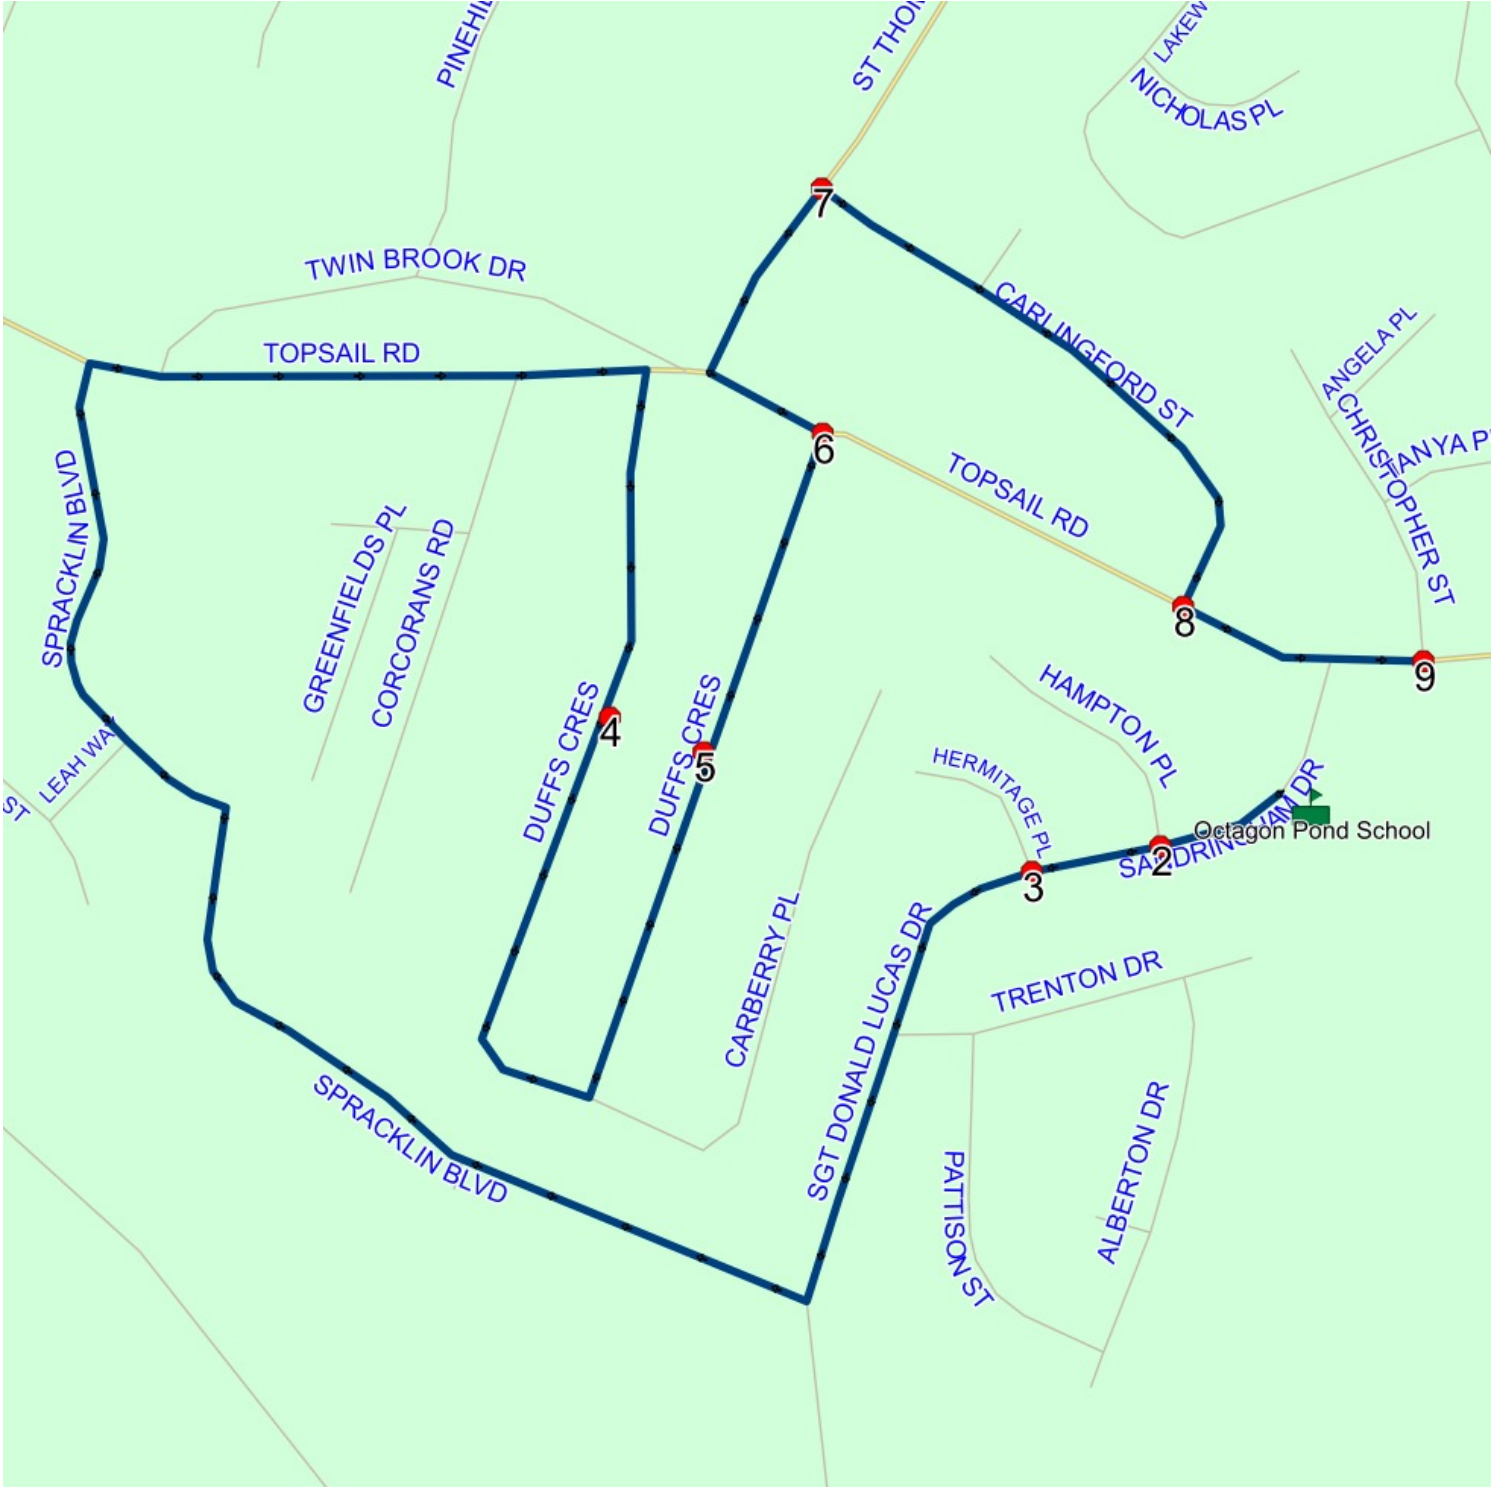

Route: 17-130-12 Run: 17-130-12B PM

Route: 17-130-12

Operator: Executive Taxi Ltd.

Vehicle: 17-130-12

Description:

Schools: Octagon Pond School (492)

Run: 17-130-12B PM

Schools: Octagon Pond School

: 2024-06-30

#	Arrival	Departure	Description
1	2:45 PM	3:00 PM	Octagon Pond School Driveway
2	3:00 PM	3:01 PM	SGT DONALD LUCAS DR; PARADISE & HAMPTON PL; PARADISE
3	3:01 PM	3:02 PM	SGT DONALD LUCAS DR; PARADISE & HERMITAGE PL; PARADISE
4	3:06 PM		100 DUFFS CRES; PARADISE; A1L
5	3:07 PM	3:08 PM	32 DUFFS CRES; PARADISE
6	3:08 PM	3:09 PM	TOPSAIL RD; PARADISE & DUFFS CRES; PARADISE
7	3:10 PM		ST THOMAS LINE & CARLINGFORD ST
8	3:11 PM	3:12 PM	CARLINGFORD ST; PARADISE & TOPSAIL RD; PARADISE
9	3:13 PM		TOPSAIL RD; PARADISE & CHRISTOPHER ST; PARADISE

Route: 17-130-12 Run: 17-130-12B PM