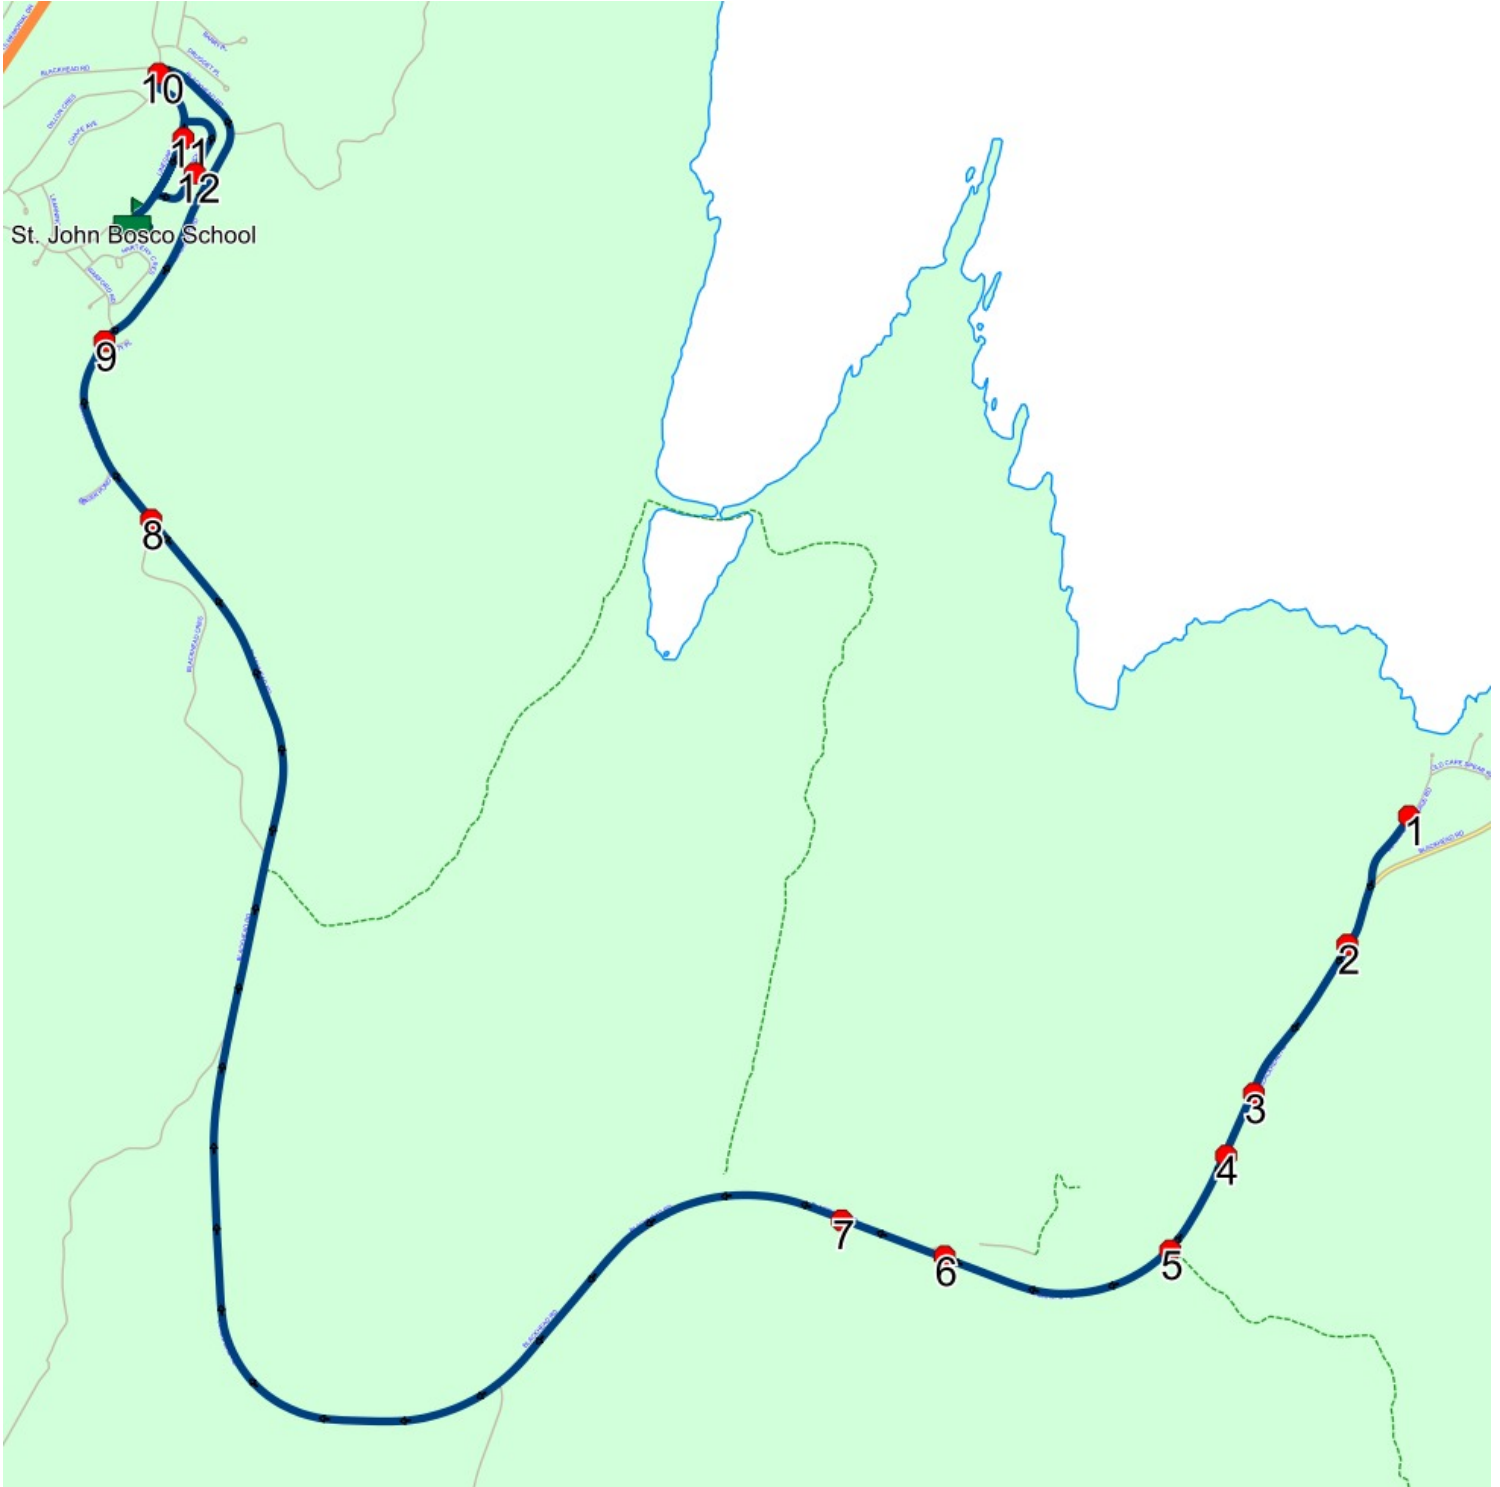

## Route: 17-129-7 Run: 17-129-7 (AM)

Route: 17-129-7

Operator: Executive Taxi Ltd.

Vehicle: 17-129-7

Schools: St. John Bosco School (350)

Run: 17-129-7 (AM)

Schools: St. John Bosco School

: 2025-06-30

Route: 17-129-7 Run: 17-129-7 (AM)

Route: 23-247-02 Run: 23-247-02 AM

Route: 23-247-02 Run: 23-247-02 PM