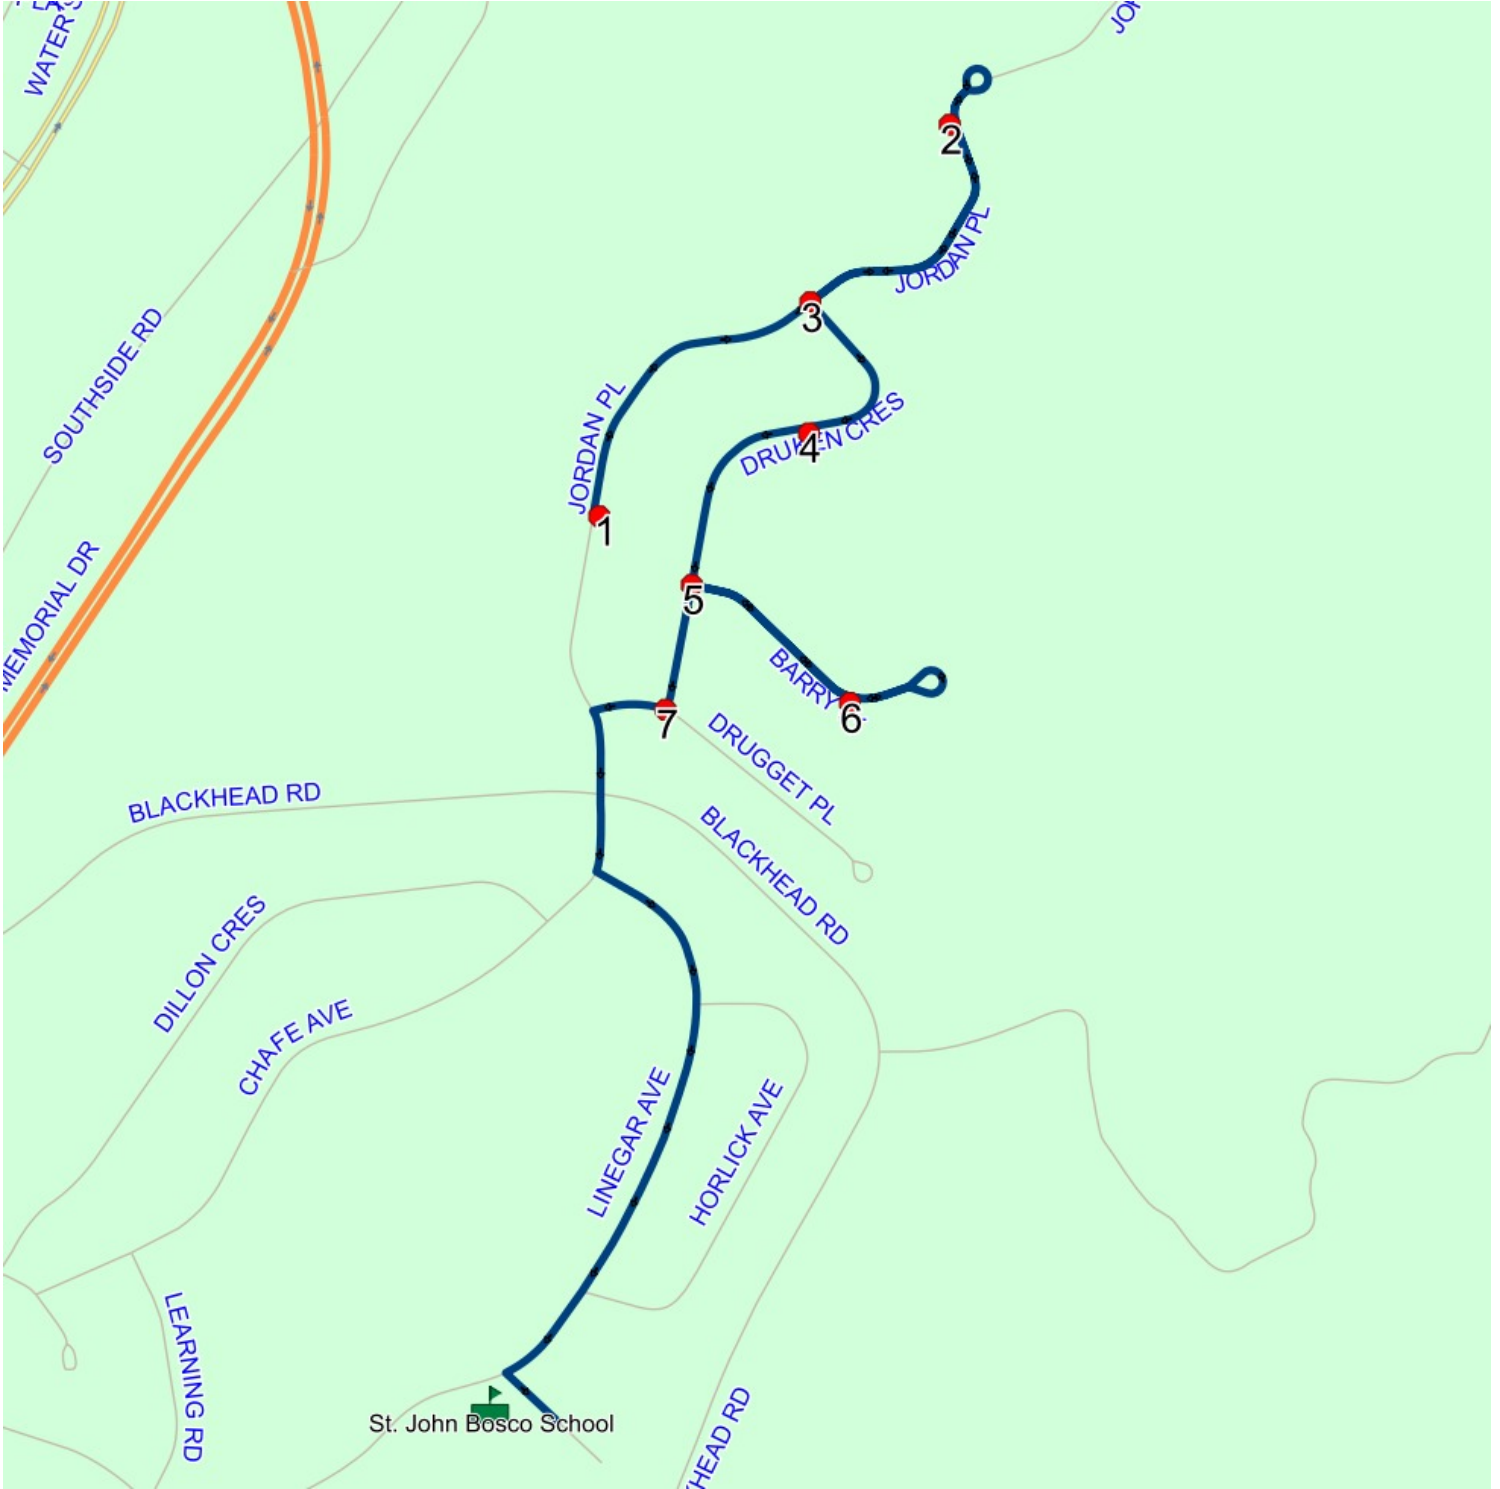

Route: 23-247-01 Run: 23-247-01 PM

# Route: 23-247-02 Run: 23-247-02 AM

Route: 23-247-02

Operator: R. Hayes Bus and Charter Services

Vehicle: 23-247-02

Schools: St. John Bosco School (350)

Run: 23-247-02 AM

Schools: St. John Bosco School

#	Arrival	Departure	Description
1	7:57 AM	7:58 AM	20 JORDAN PL; ST JOHNS; A1E
2		8:00 AM	79 JORDAN PL; ST JOHNS; A1E
3	8:00 AM	8:01 AM	JORDAN PL; ST JOHNS & DRUKEN CRES; ST JOHNS
4		8:02 AM	26 DRUKEN CRES; ST JOHNS; A1E
5		8:03 AM	DRUKEN CRES; ST JOHNS & BARRY PL; ST JOHNS
6	8:04 AM	8:05 AM	17 BARRY PL; ST JOHNS; A1E
7	8:06 AM	8:07 AM	DRUKEN CRES; ST JOHNS & DRUGGET PL; ST JOHNS
8	8:10 AM	8:13 AM	St. John Bosco School Driveway

Route: 23-247-02 Run: 23-247-02 AM

Route: 23-247-02 Run: 23-247-02 PM