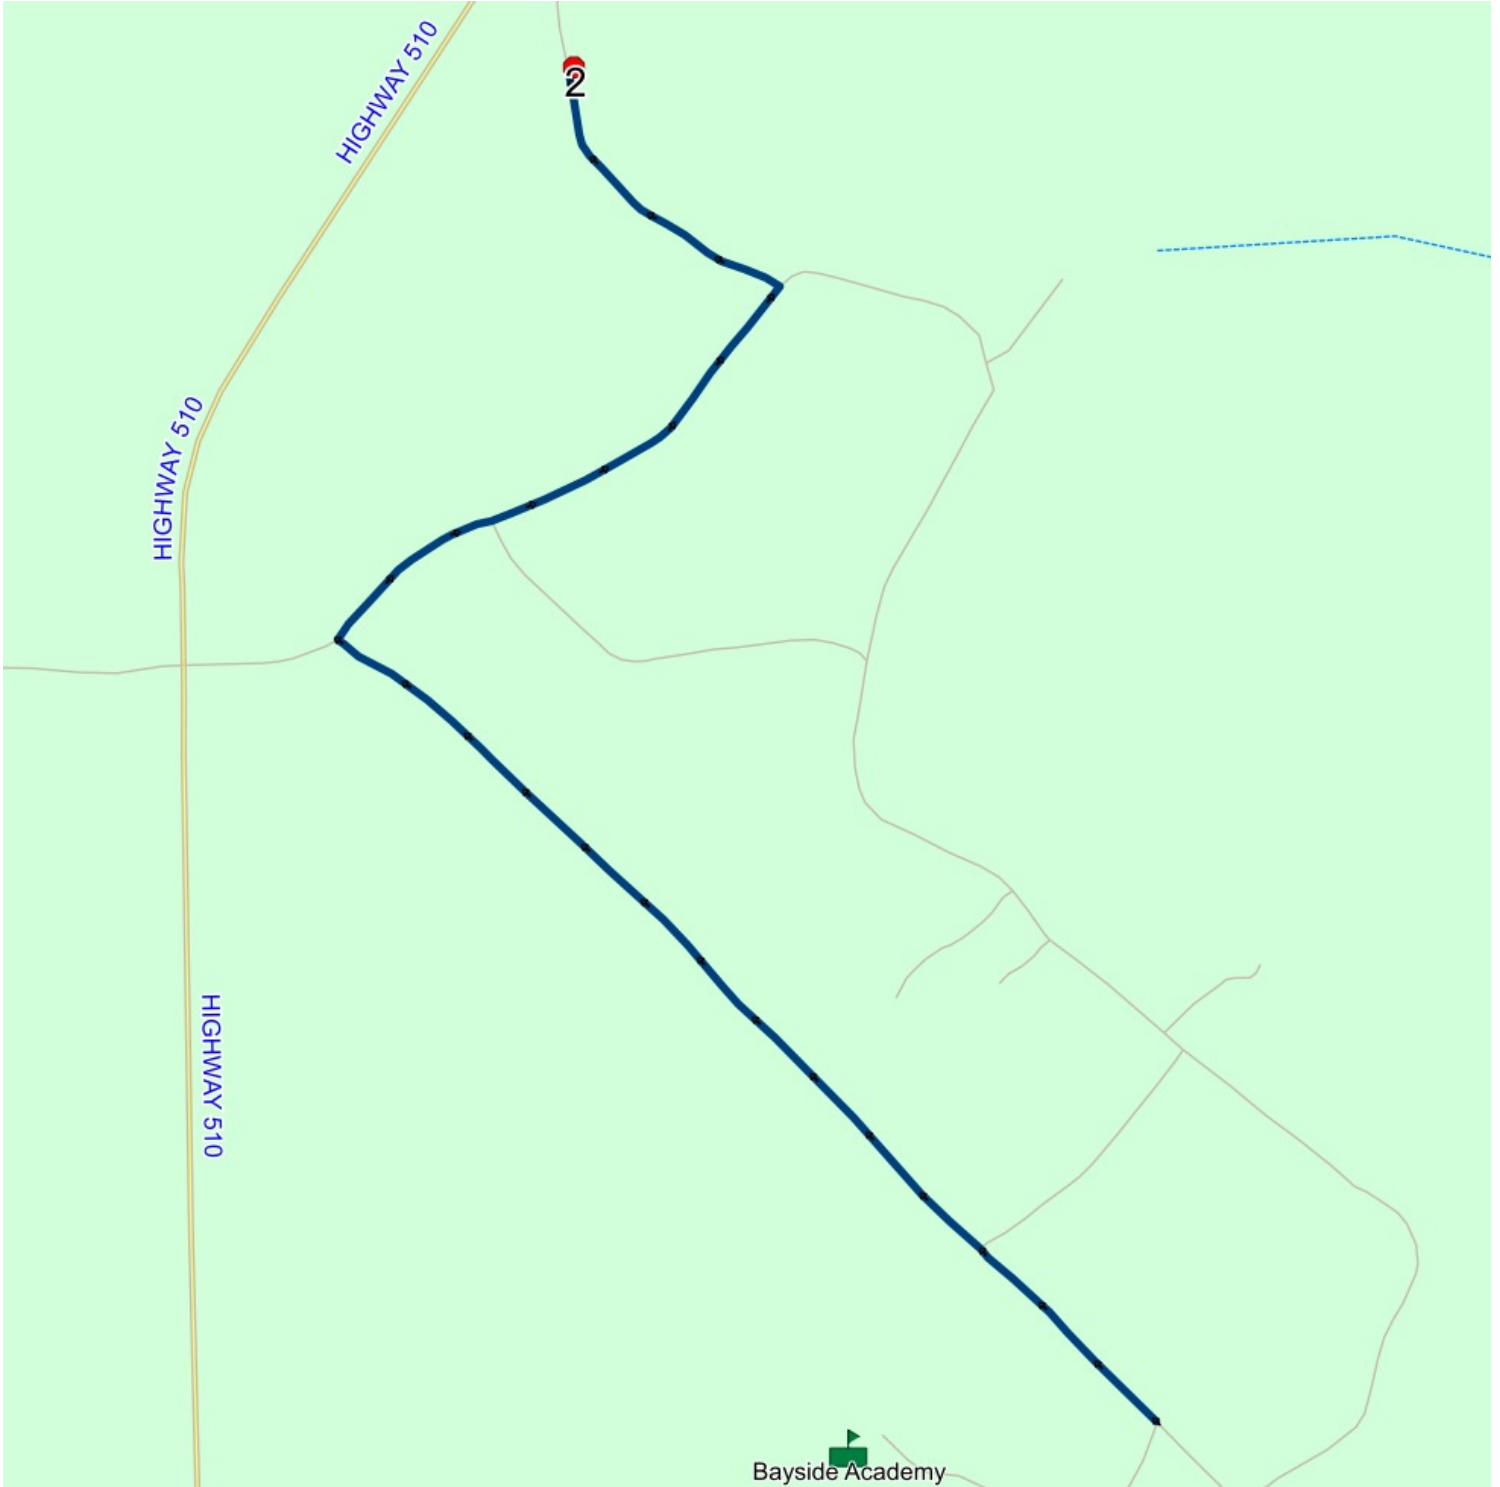

2025-06-30

#	Arrival	Departure	Description
1	8:20 AM	8:21 AM	18 Notleys Drive; PORT HOPE SIMPSON; A0K
2	8:25 AM	8:26 AM	Bayside Academy Driveway

Route: 15-071-1 Run: 15-071-1 AM

Route: 15-071-1 Run: 15-071-1 PM

#	Arrival	Departure	Description
1	3:00 PM	3:15 PM	Bayside Academy Driveway
2	3:19 PM	3:20 PM	18 Notleys Drive; PORT HOPE SIMPSON; A0K

Route: 15-071-1 Run: 15-071-1 PM

Route: 23-269-01 Run: 23-269-01 AM

Route: 23-269-01

Run: 23-269-01 PM

Schools: Bayside Academy

Effective: 2024-09-01

#	Arrival	Departure	Description
1	3:00 PM	3:15 PM	Bayside Academy Driveway
2	3:16 PM		BOWATER AVE; PORT HOPE SIMPSON & RANGER DR; PORT HOPE SIMPSON
3	3:18 PM	3:19 PM	BOWATER AVE
4	3:20 PM		PIONEER ST; PORT HOPE SIMPSON & RIVERVIEW RD; PORT HOPE SIMPSON
5	3:21 PM	3:22 PM	MONUMENT LANE; PORT HOPE SIMPSON & PIONEER ST; PORT HOPE SIMPSON
6	3:23 PM		100 PIONEER ST; PORT HOPE SIMPSON; A0K Effective: 2024-08-29 : 2024-09-30
7	3:23 PM	3:24 PM	PIONEER ST; PORT HOPE SIMPSON & RIVERVIEW RD; PORT HOPE SIMPSON
8	3:25 PM	3:26 PM	PIONEER ST; PORT HOPE SIMPSON & NEW SCHOOL RD; PORT HOPE SIMPSON
9	3:26 PM	3:27 PM	PIONEER ST
10	3:29 PM		AIRPORT RD

Route: 23-269-01 Run: 23-269-01 PM