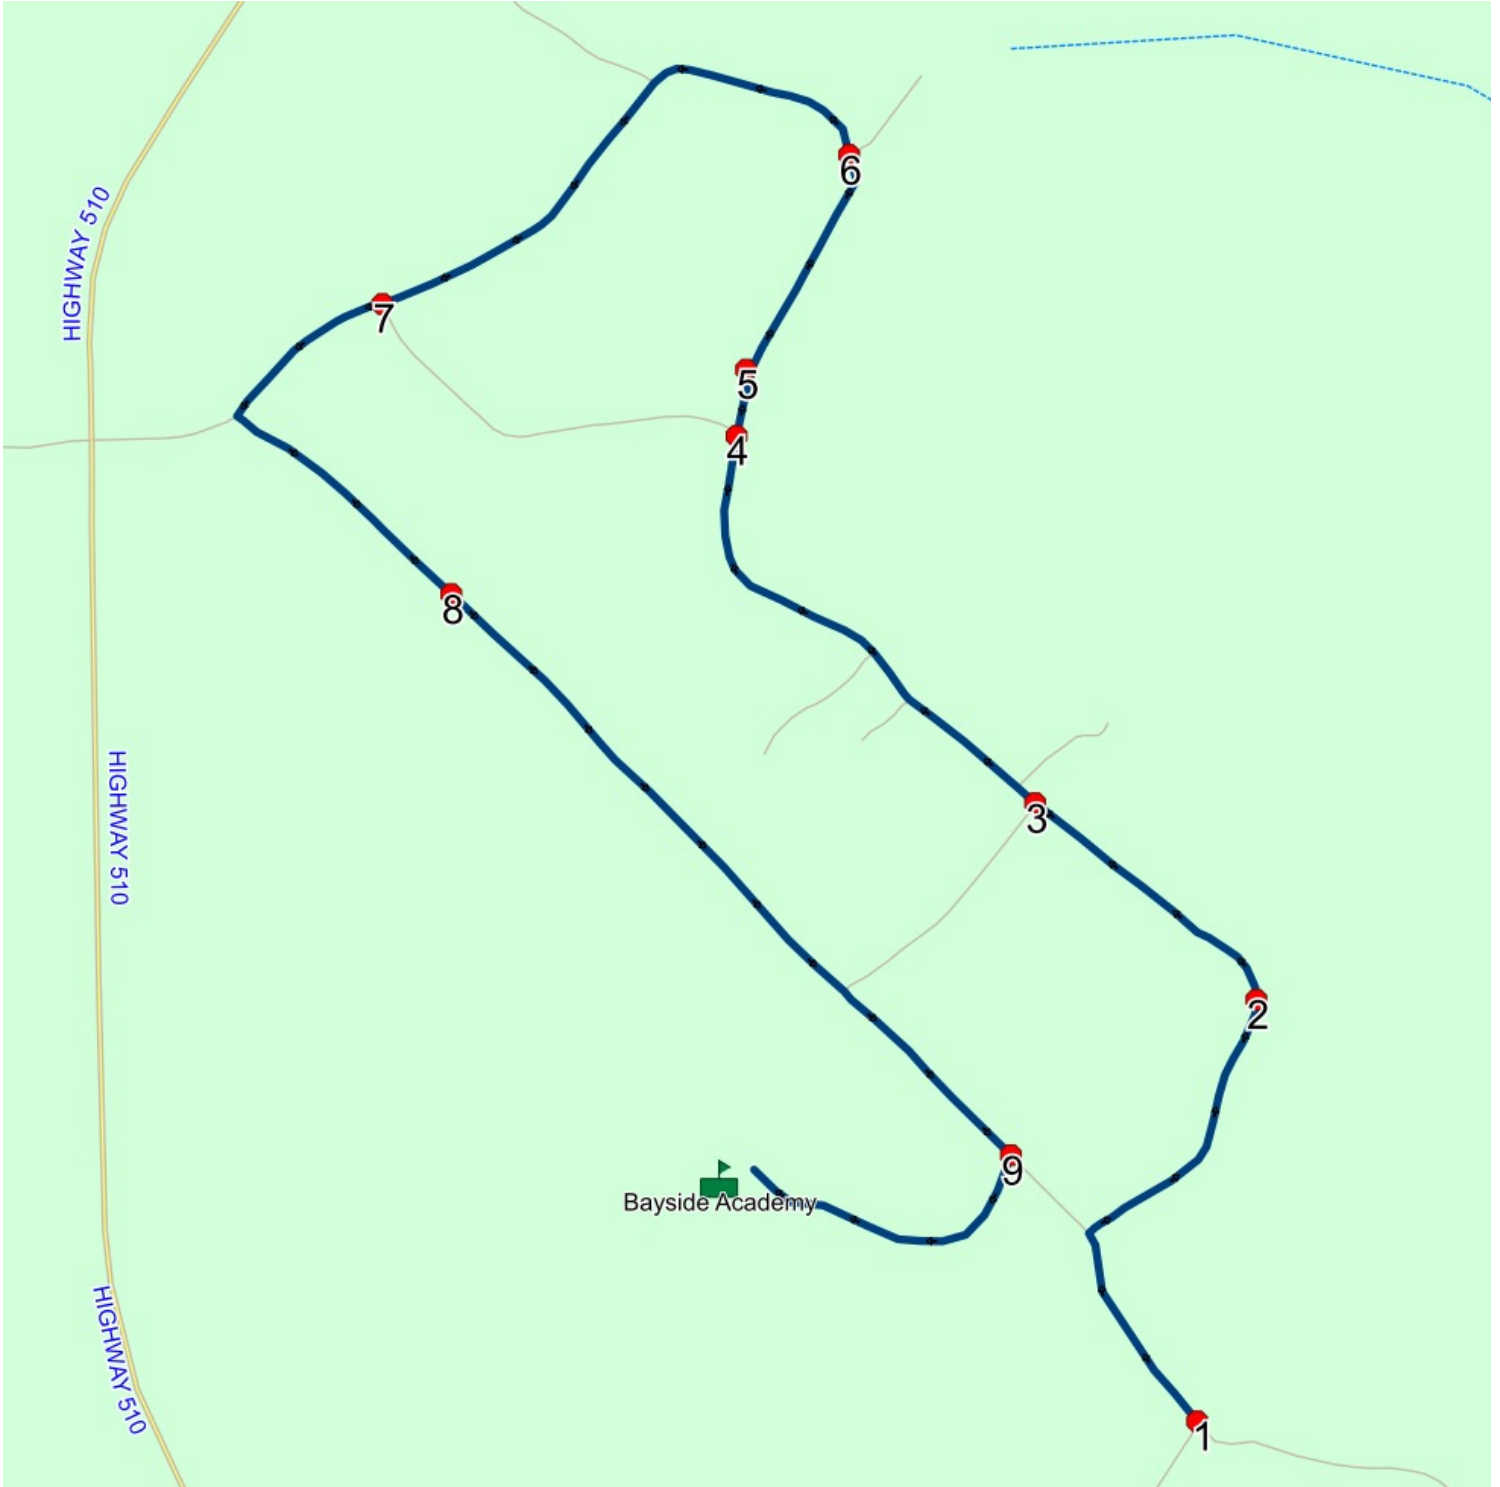

Route: 23-269-01 Run: 23-269-01 AM

Route: 23-269-01

Operator: TMN Busing Ltd

Vehicle: 23-269-01

Description:

Schools: Bayside Academy (046)

Run: 23-269-01 AM

Schools: Bayside Academy

Effective: 2024-09-01

#	Arrival	Departure	Description
1	8:12 AM	8:13 AM	AIRPORT RD
2	8:14 AM	8:15 AM	PIONEER ST
3	8:15 AM	8:16 AM	PIONEER ST; PORT HOPE SIMPSON & NEW SCHOOL RD; PORT HOPE SIMPSON
4	8:16 AM	8:17 AM	PIONEER ST; PORT HOPE SIMPSON & RIVERVIEW RD; PORT HOPE SIMPSON
5	8:17 AM	8:18 AM	100 PIONEER ST; PORT HOPE SIMPSON; A0K
6	8:18 AM	8:19 AM	MONUMENT LANE; PORT HOPE SIMPSON & PIONEER ST; PORT HOPE SIMPSON
7		8:20 AM	PIONEER ST; PORT HOPE SIMPSON & RIVERVIEW RD; PORT HOPE SIMPSON
8		8:22 AM	BOWATER AVE
9		8:24 AM	BOWATER AVE; PORT HOPE SIMPSON & RANGER DR; PORT HOPE SIMPSON
10	8:25 AM	8:27 AM	Bayside Academy Driveway

Effective: 2024-08-29 : 2024-09-30

Route: 23-269-01 Run: 23-269-01 AM