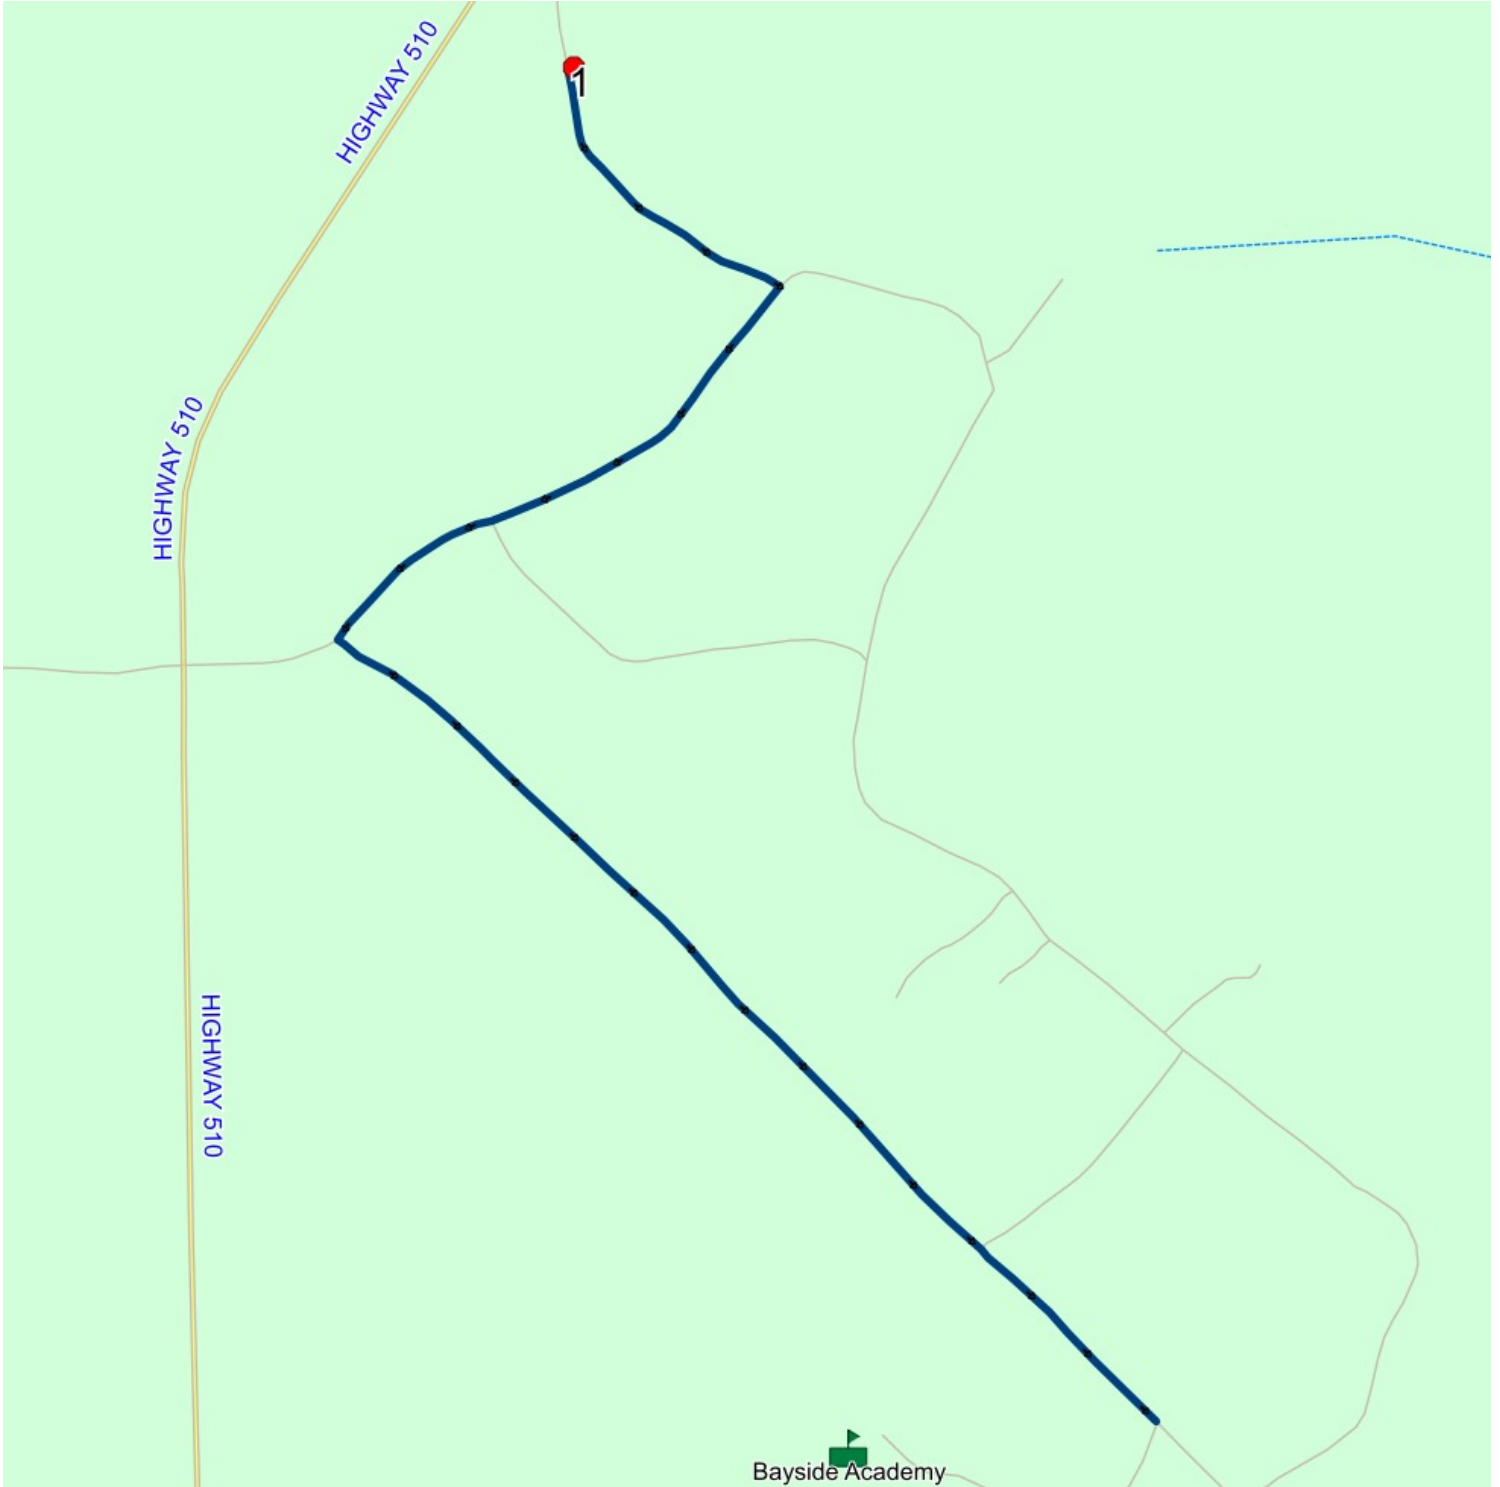

2025-06-30

#	Arrival	Departure	Description
1	8:20 AM	8:21 AM	18 Notleys Drive; PORT HOPE SIMPSON; A0K
2	8:25 AM	8:26 AM	Bayside Academy Driveway

Route: 15-071-1 Run: 15-071-1 AM

Route: 15-071-1 Run: 15-071-1 PM

#	Arrival	Departure	Description
1	3:00 PM	3:15 PM	Bayside Academy Driveway
2	3:19 PM	3:20 PM	18 Notleys Drive; PORT HOPE SIMPSON; A0K

Route: 15-071-1 Run: 15-071-1 PM

Route: 23-269-01 Run: 23-269-01 AM

Route: 23-269-01

Run: 23-269-01 PM

Schools: Bayside Academy

Effective: 2024-09-01

#	Arrival	Departure	Description
1	3:00 PM	3:15 PM	Bayside Academy Driveway
2	3:16 PM		BOWATER AVE; PORT HOPE SIMPSON & RANGER DR; PORT HOPE SIMPSON
3	3:18 PM	3:19 PM	BOWATER AVE
4	3:20 PM		PIONEER ST; PORT HOPE SIMPSON & RIVERVIEW RD; PORT HOPE SIMPSON
5	3:21 PM	3:22 PM	MONUMENT LANE; PORT HOPE SIMPSON & PIONEER ST; PORT HOPE SIMPSON
6	3:23 PM		100 PIONEER ST; PORT HOPE SIMPSON; A0K Effective: 2024-08-29 : 2024-09-30
7	3:23 PM	3:24 PM	PIONEER ST; PORT HOPE SIMPSON & RIVERVIEW RD; PORT HOPE SIMPSON
8	3:25 PM	3:26 PM	PIONEER ST; PORT HOPE SIMPSON & NEW SCHOOL RD; PORT HOPE SIMPSON
9	3:26 PM	3:27 PM	PIONEER ST
10	3:29 PM		AIRPORT RD

Route: 23-269-01 Run: 23-269-01 PM