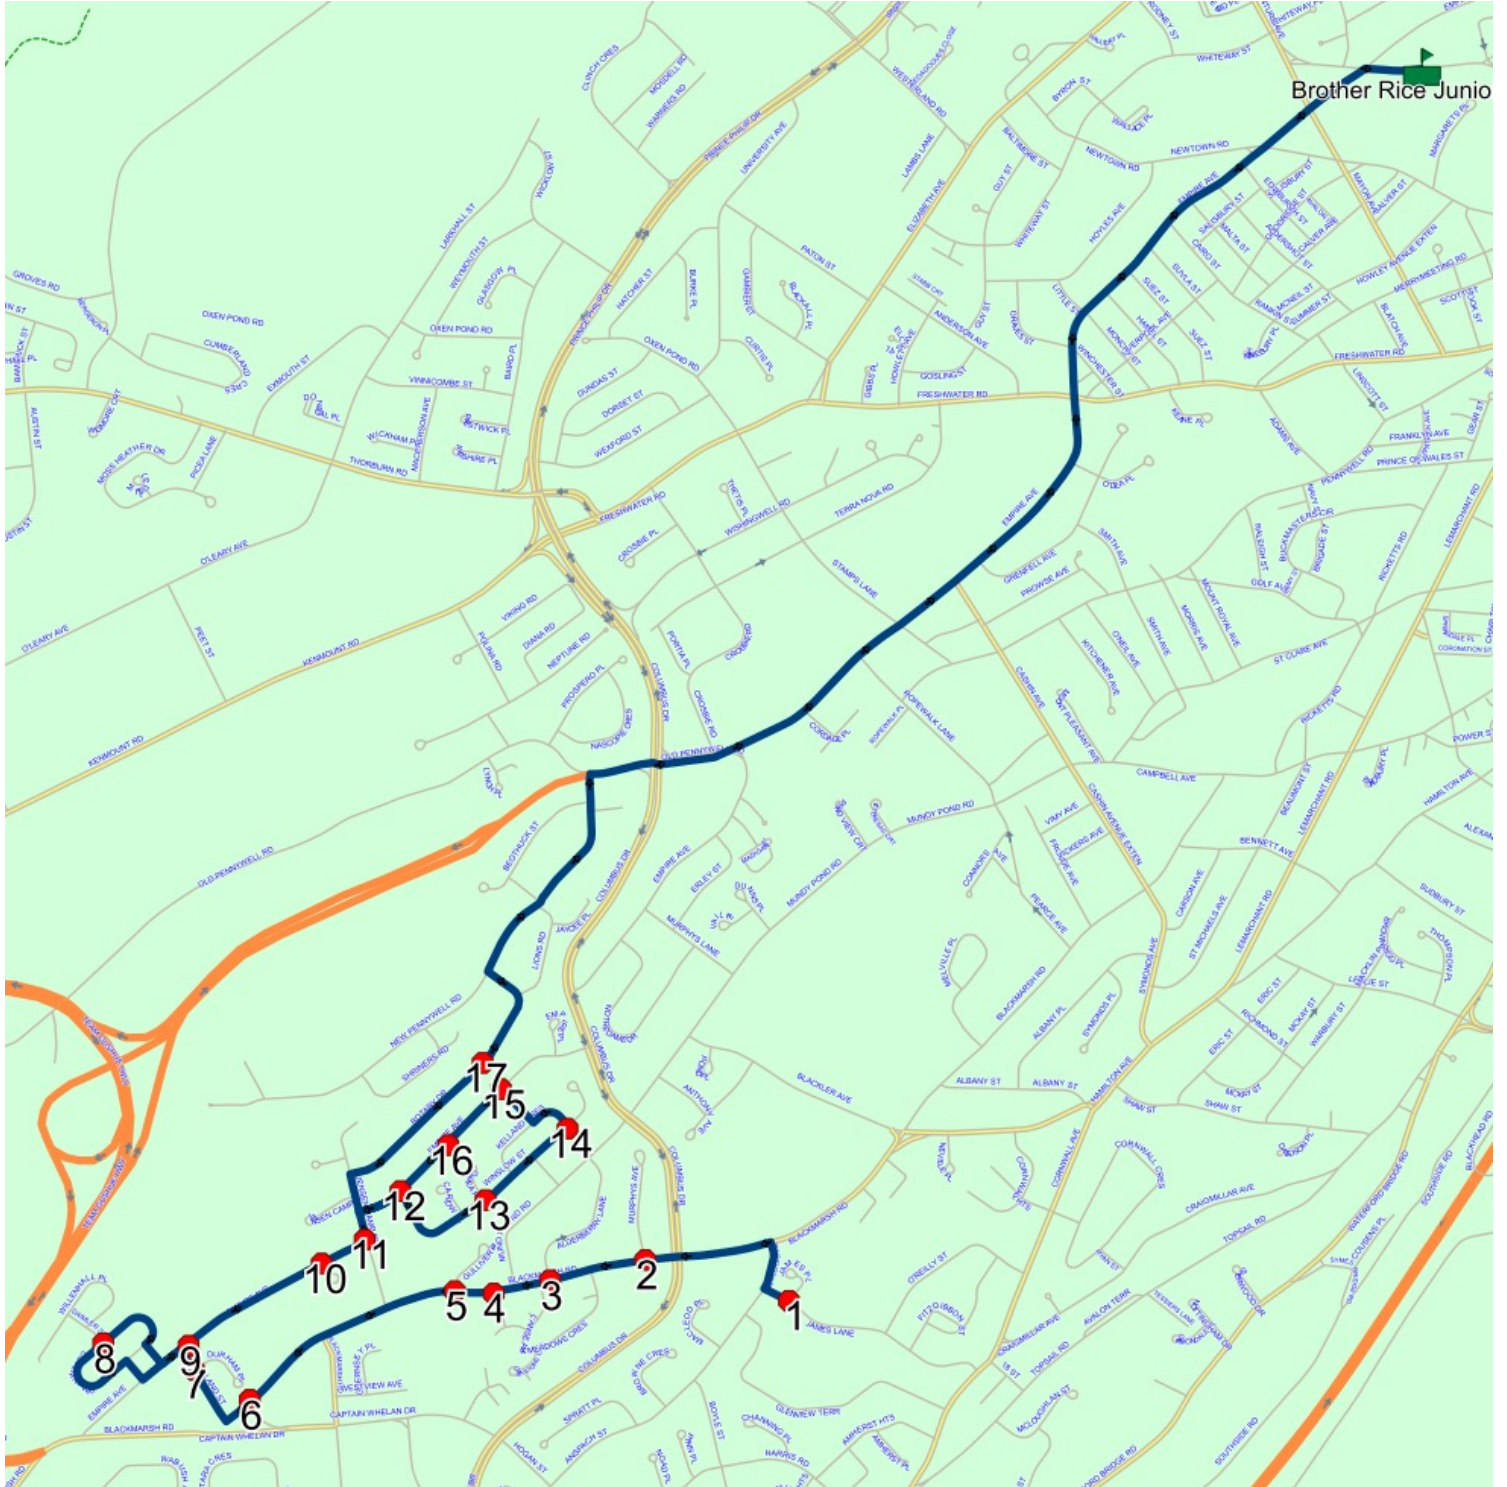

Route: 17-129-5 Run: 17-129-5A AM

Route: 17-129-5

Operator: Executive Taxi Ltd.

Vehicle: 17-129-5

Description:

Schools: Brother Rice Junior High (330)

Run: 17-129-5A AM

Schools: Brother Rice Junior High

: 2025-06-30

#	Arrival	Departure	Description
1	7:37 AM	7:38 AM	James Lane @ James Pl
2	7:39 AM	7:40 AM	Blackmarsh Road @ Murphys Avenue
3	7:40 AM	7:41 AM	Blackmarsh Rd @ Alderberry Lane
4		7:41 AM	337 BLACKMARSH RD; ST JOHNS; A1E
5	7:41 AM	7:42 AM	Blackmarsh Rd @ Gulliver Pl
6		7:43 AM	#416 Blackmarsh Rd
7		7:44 AM	Welland St @ Durham Pl
8		7:46 AM	Coventry Way @ Daimler St
9		7:48 AM	735 EMPIRE AVE; ST JOHNS; A1E
10	7:48 AM	7:49 AM	Empire Ave @ Fitzgerald Pl
11	7:49 AM	7:50 AM	#57 Jensen Camp Rd
12		7:51 AM	Empire Ave @ Winslow St
13		7:52 AM	Winslow St @ Caprea Pl
14		7:53 AM	#29 Winslow St
15		7:54 AM	Empire Ave @ Dammerills Lane
16	7:55 AM	7:56 AM	583 EMPIRE AVE
17	7:57 AM	7:58 AM	32 ROTARY DR; ST JOHNS; A1E
18	8:05 AM	8:07 AM	Brother Rice Junior High Driveway

Route: 17-129-5 Run: 17-129-5A AM