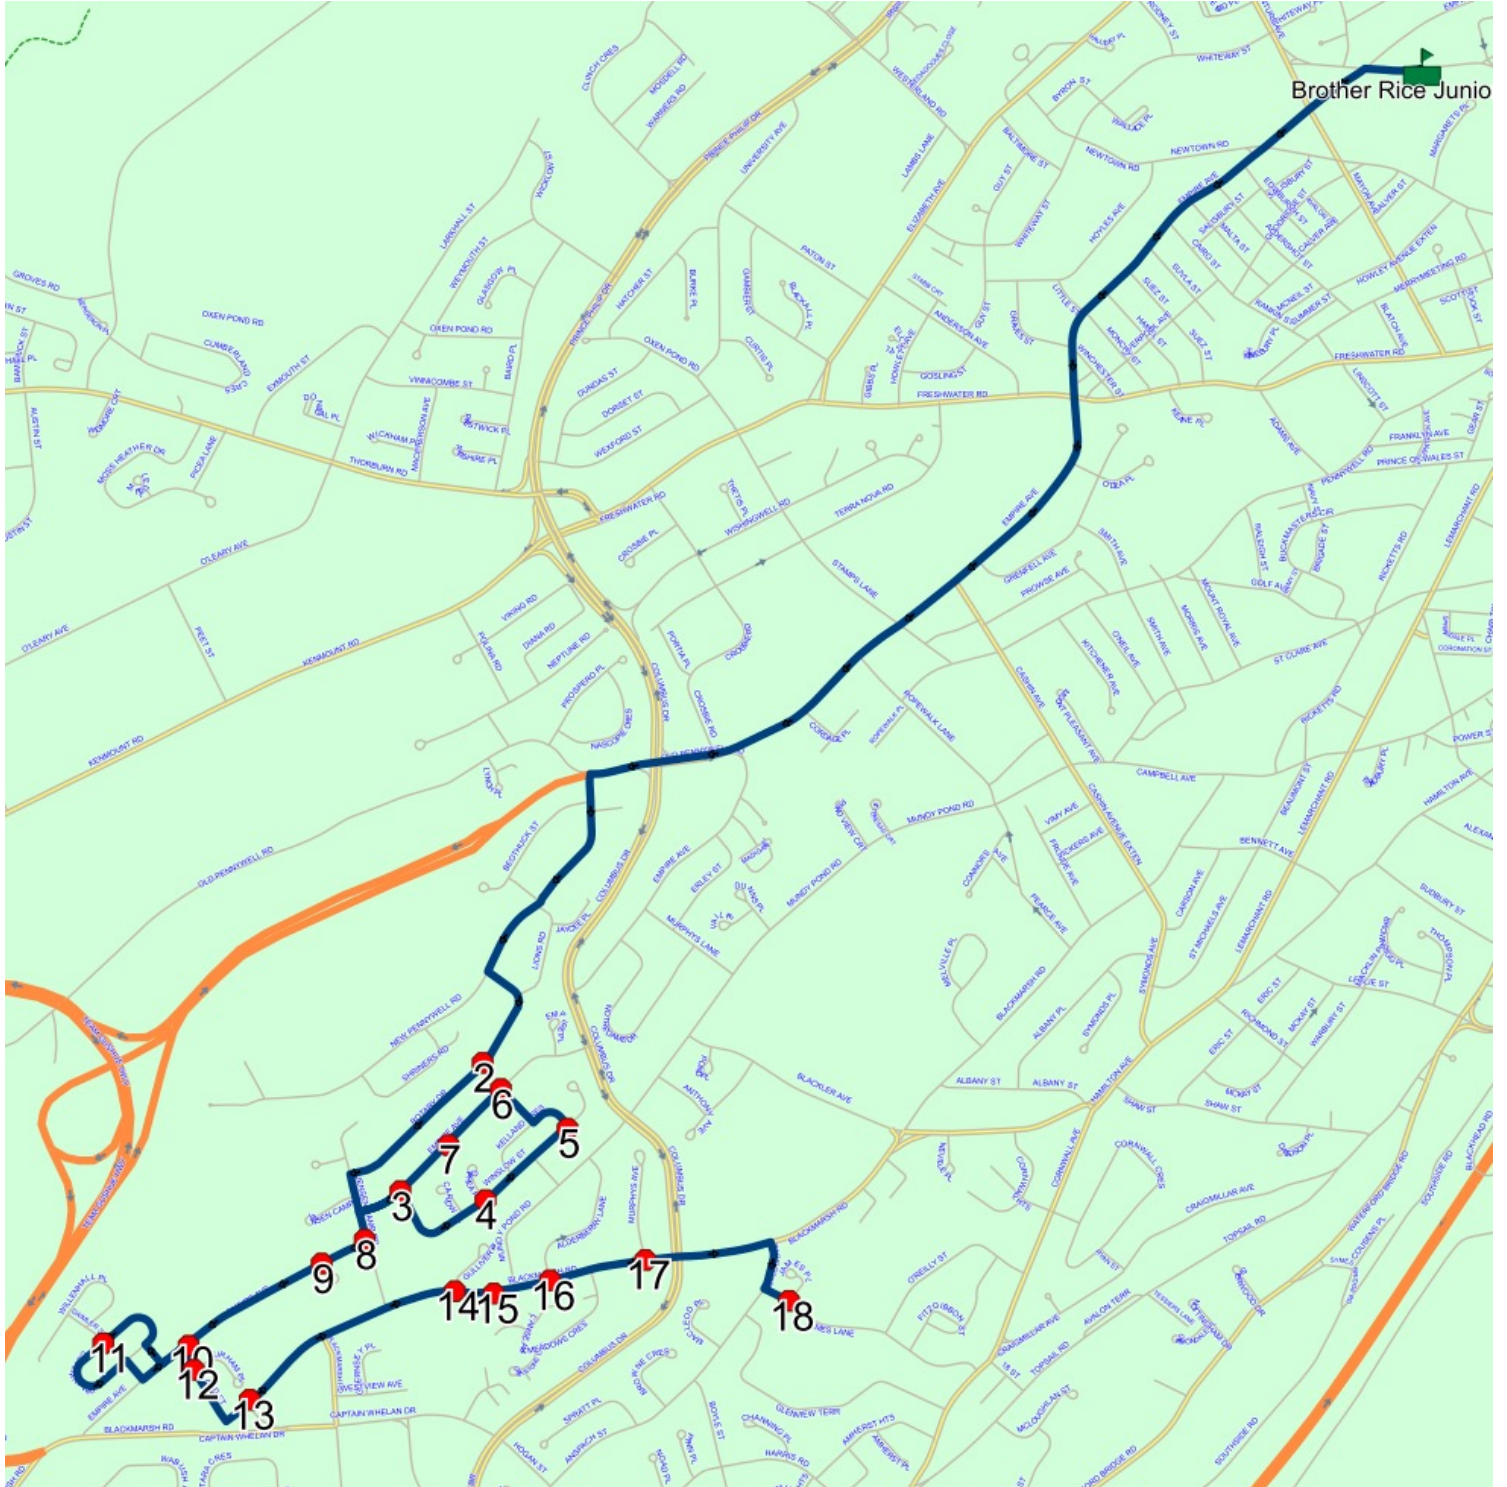

Route: 17-129-5 Run: 17-129-5A PM

Route: 17-129-5

Operator: Executive Taxi Ltd.

Vehicle: 17-129-5

Description:

Schools: Brother Rice Junior High (330)

Run: 17-129-5A PM

Schools: Brother Rice Junior High

: 2025-06-30

#	Arrival	Departure	Description
1	2:08 PM	2:23 PM	Brother Rice Junior High Driveway
2	2:30 PM	2:31 PM	32 ROTARY DR; ST JOHNS; A1E
3	2:33 PM		Empire Ave @ Winslow St
4	2:34 PM		Winslow St @ Caprea Pl
5	2:35 PM		#29 Winslow St
6	2:36 PM	2:37 PM	Empire Ave @ Dammerills Lane
7	2:38 PM		583 EMPIRE AVE
8	2:39 PM	2:40 PM	#57 Jensen Camp Rd
9	2:40 PM	2:41 PM	Empire Ave @ Fitzgerald Pl
10	2:41 PM	2:42 PM	735 EMPIRE AVE; ST JOHNS; A1E
11	2:43 PM		Coventry Way @ Daimler St
12	2:45 PM		Welland St @ Durham Pl
13	2:46 PM	2:47 PM	#416 Blackmarsh Rd
14	2:48 PM		Blackmarsh Rd @ Gulliver Pl
15	2:49 PM		337 BLACKMARSH RD; ST JOHNS; A1E
16	2:49 PM	2:50 PM	Blackmarsh Rd @ Alderberry Lane
17	2:50 PM	2:51 PM	Blackmarsh Road @ Murphys Avenue
18	2:52 PM	2:53 PM	James Lane @ James Pl

Route: 17-129-5 Run: 17-129-5A PM