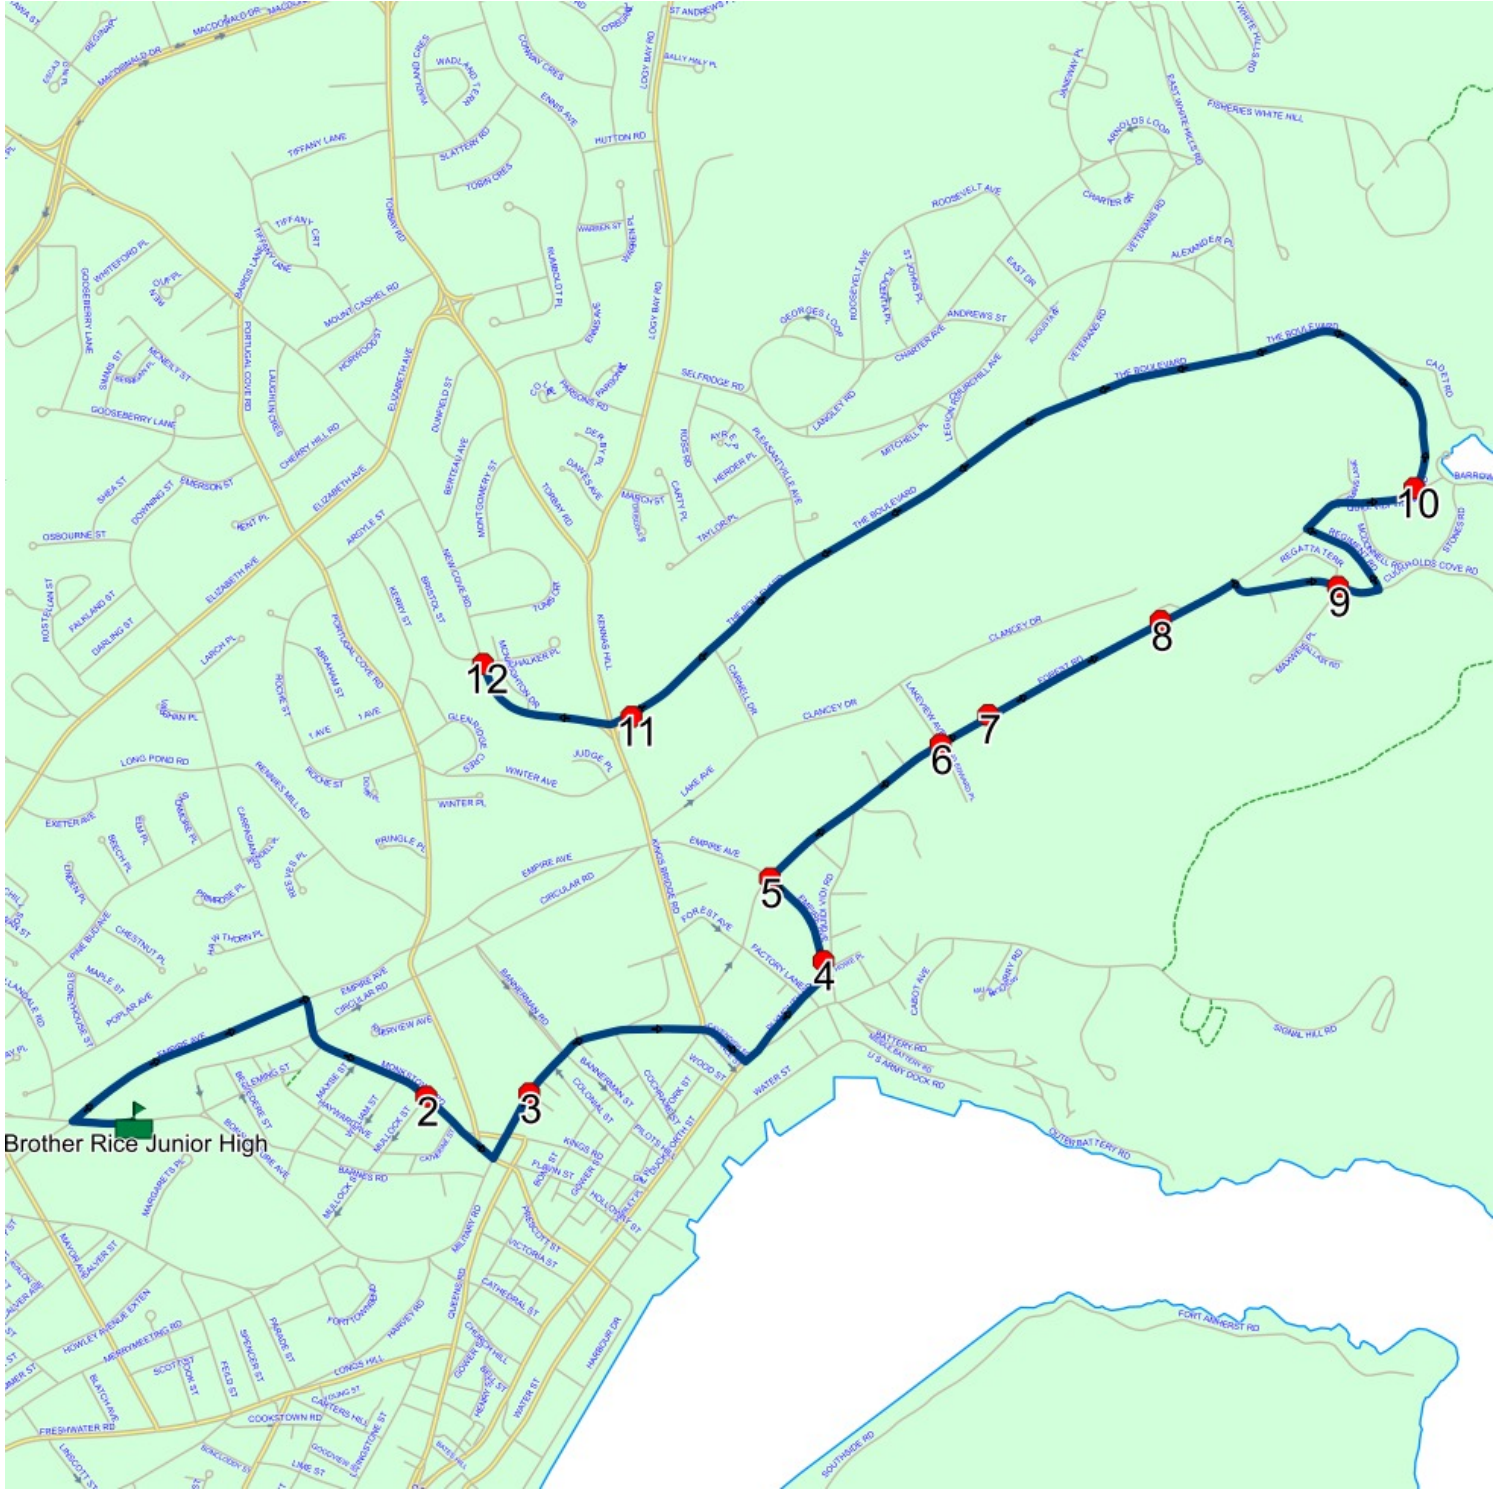

Route: 17-129-1 Run: 17-129-1A PM

Route: 17-129-1

Operator: Executive Taxi Ltd.

Vehicle: 17-129-1

Description:

Schools: Brother Rice Junior High (330)

Run: 17-129-1A PM

Schools: Brother Rice Junior High

: 2025-06-30

#	Arrival	Departure	Description
1	2:08 PM	2:23 PM	Brother Rice Junior High Driveway
2	2:25 PM	2:26 PM	MONKSTOWN RD; ST JOHNS & MULLOCK ST; ST JOHNS
3	2:27 PM		MILITARY RD & CAREW ST (METROBUS STOP)
4	2:30 PM		EMPIRE AVE MAILBOXES NEAR PLYMOUTH RD
5	2:31 PM		Forest Rd @ Empire Ave
6	2:33 PM		Forest Road @ Lakeview Avenue
7	2:34 PM		127 FOREST RD; ST JOHNS; A1A
8	2:35 PM		187 FOREST RD; ST JOHNS; A1A
9	2:36 PM	2:37 PM	CUCKHOLDS COVE RD & MAXWELL PL
10	2:39 PM		INN OF OLDE - QUIDI VIDI VILLAGE RD; ST JOHNS; A1A
11	2:43 PM	2:44 PM	2 THE BOULEVARD; ST JOHNS; A1A
12	2:44 PM	2:45 PM	NEW COVE RD & CHALKER PL

Route: 17-129-1 Run: 17-129-1A PM