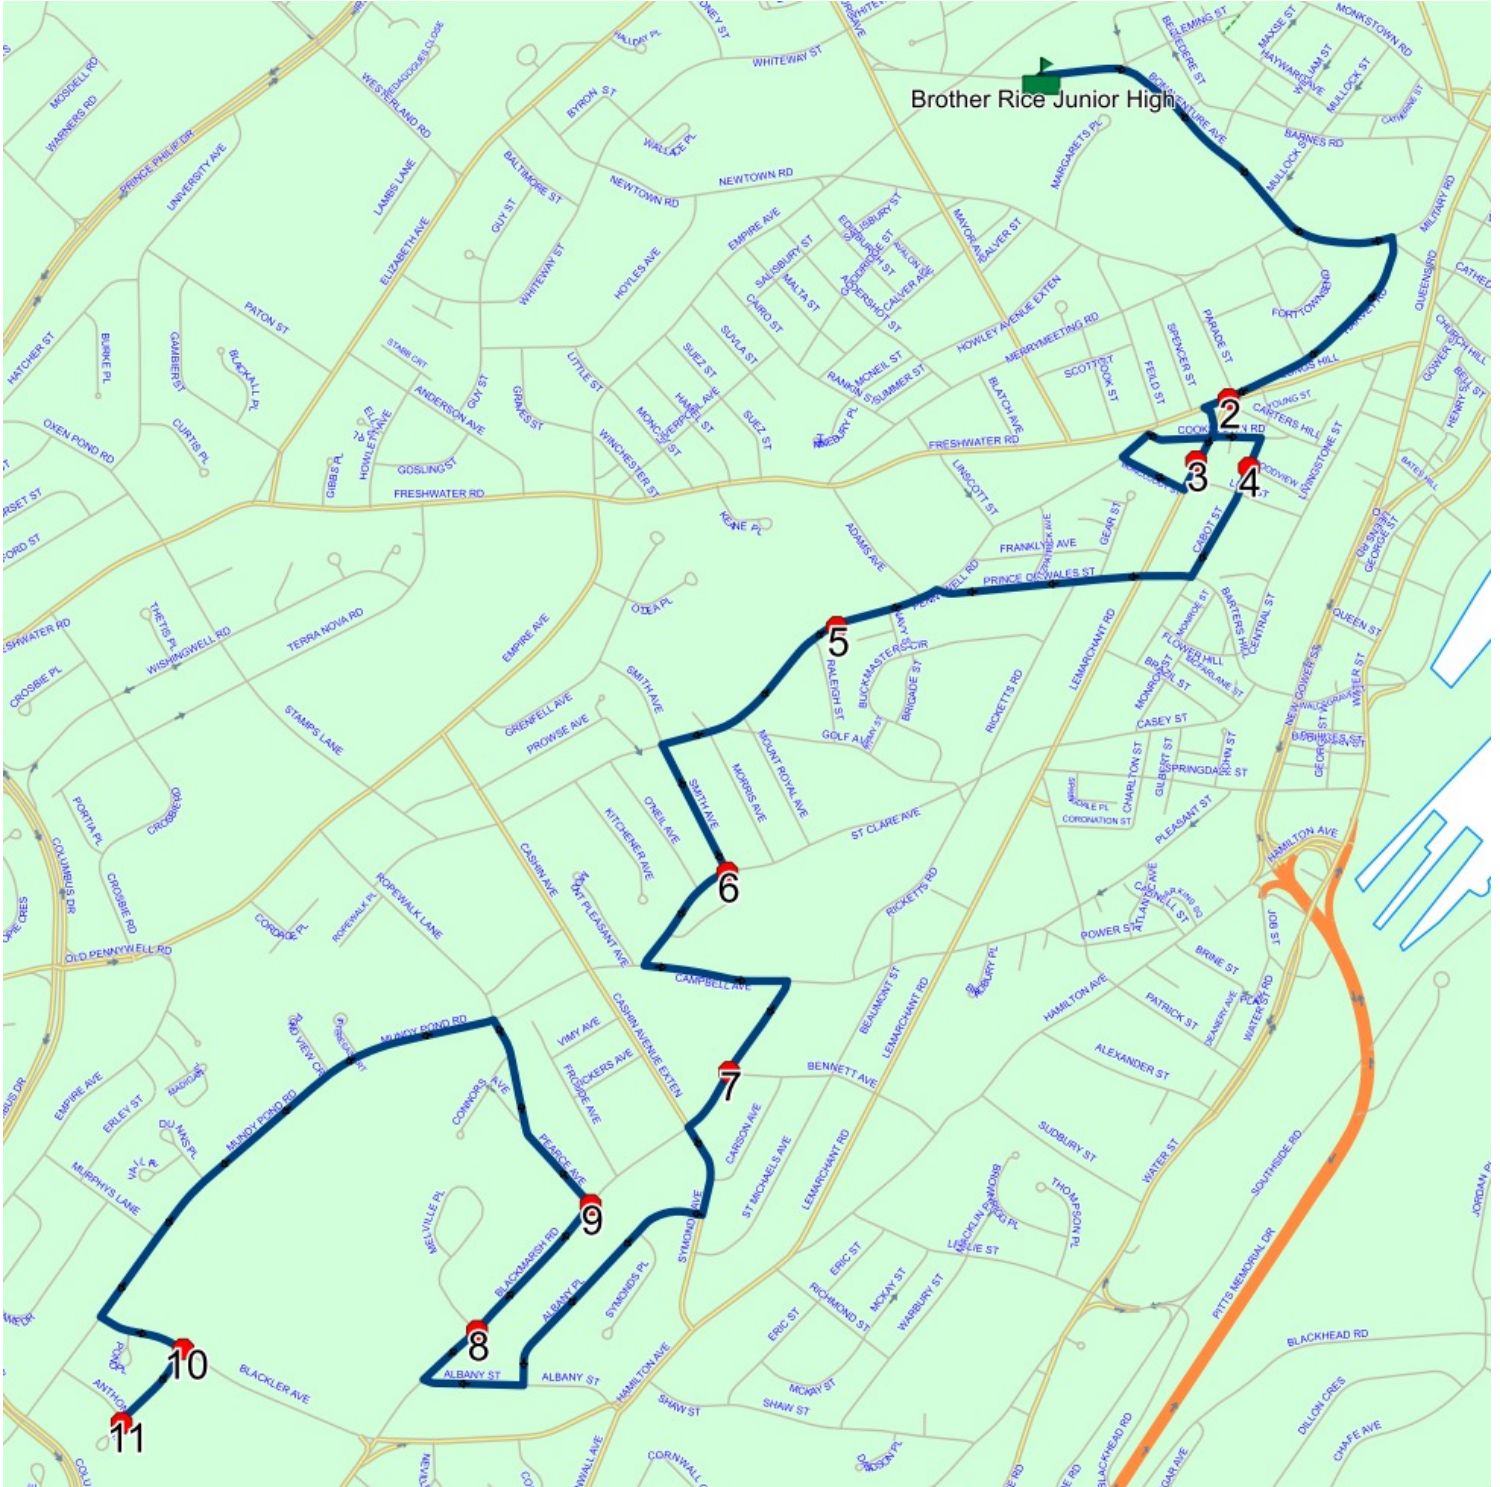

Route: 23-248-04 Run: 23-248-04A PM

Route: 23-248-04

Operator: Burse's Taxi Inc.

Vehicle: 23-248-04

Description:

Schools: Brother Rice Junior High (330)

Run: 23-248-04A PM

Schools: Brother Rice Junior High

#	Arrival	Departure	Description
1	2:08 PM	2:23 PM	Brother Rice Junior High Driveway
2	2:25 PM	2:26 PM	HARVEY RD & LONGS HILL (METROBUS STOP)
3	2:27 PM		28 LEMARCHANT RD
4	2:29 PM	2:30 PM	CABOT ST; ST JOHNS & GOODVIEW ST; ST JOHNS
5	2:32 PM		183 PENNYWELL RD : 2026-06-30
6	2:34 PM	2:35 PM	ST CLARE AVE & SMITH AVE
7	2:36 PM	2:37 PM	BLACKMARSH RD & BENNETT AVE
8	2:40 PM		BLACKMARSH RD & MELVILLE PL; ST JOHNS
9	2:41 PM		BLACKMARSH RD & PEARCE AVE
10	2:45 PM		BLACKLER AVE & ANTHONY AVENUE
11	2:46 PM		27 ANTHONY AVENUE

Route: 23-248-04 Run: 23-248-04A PM