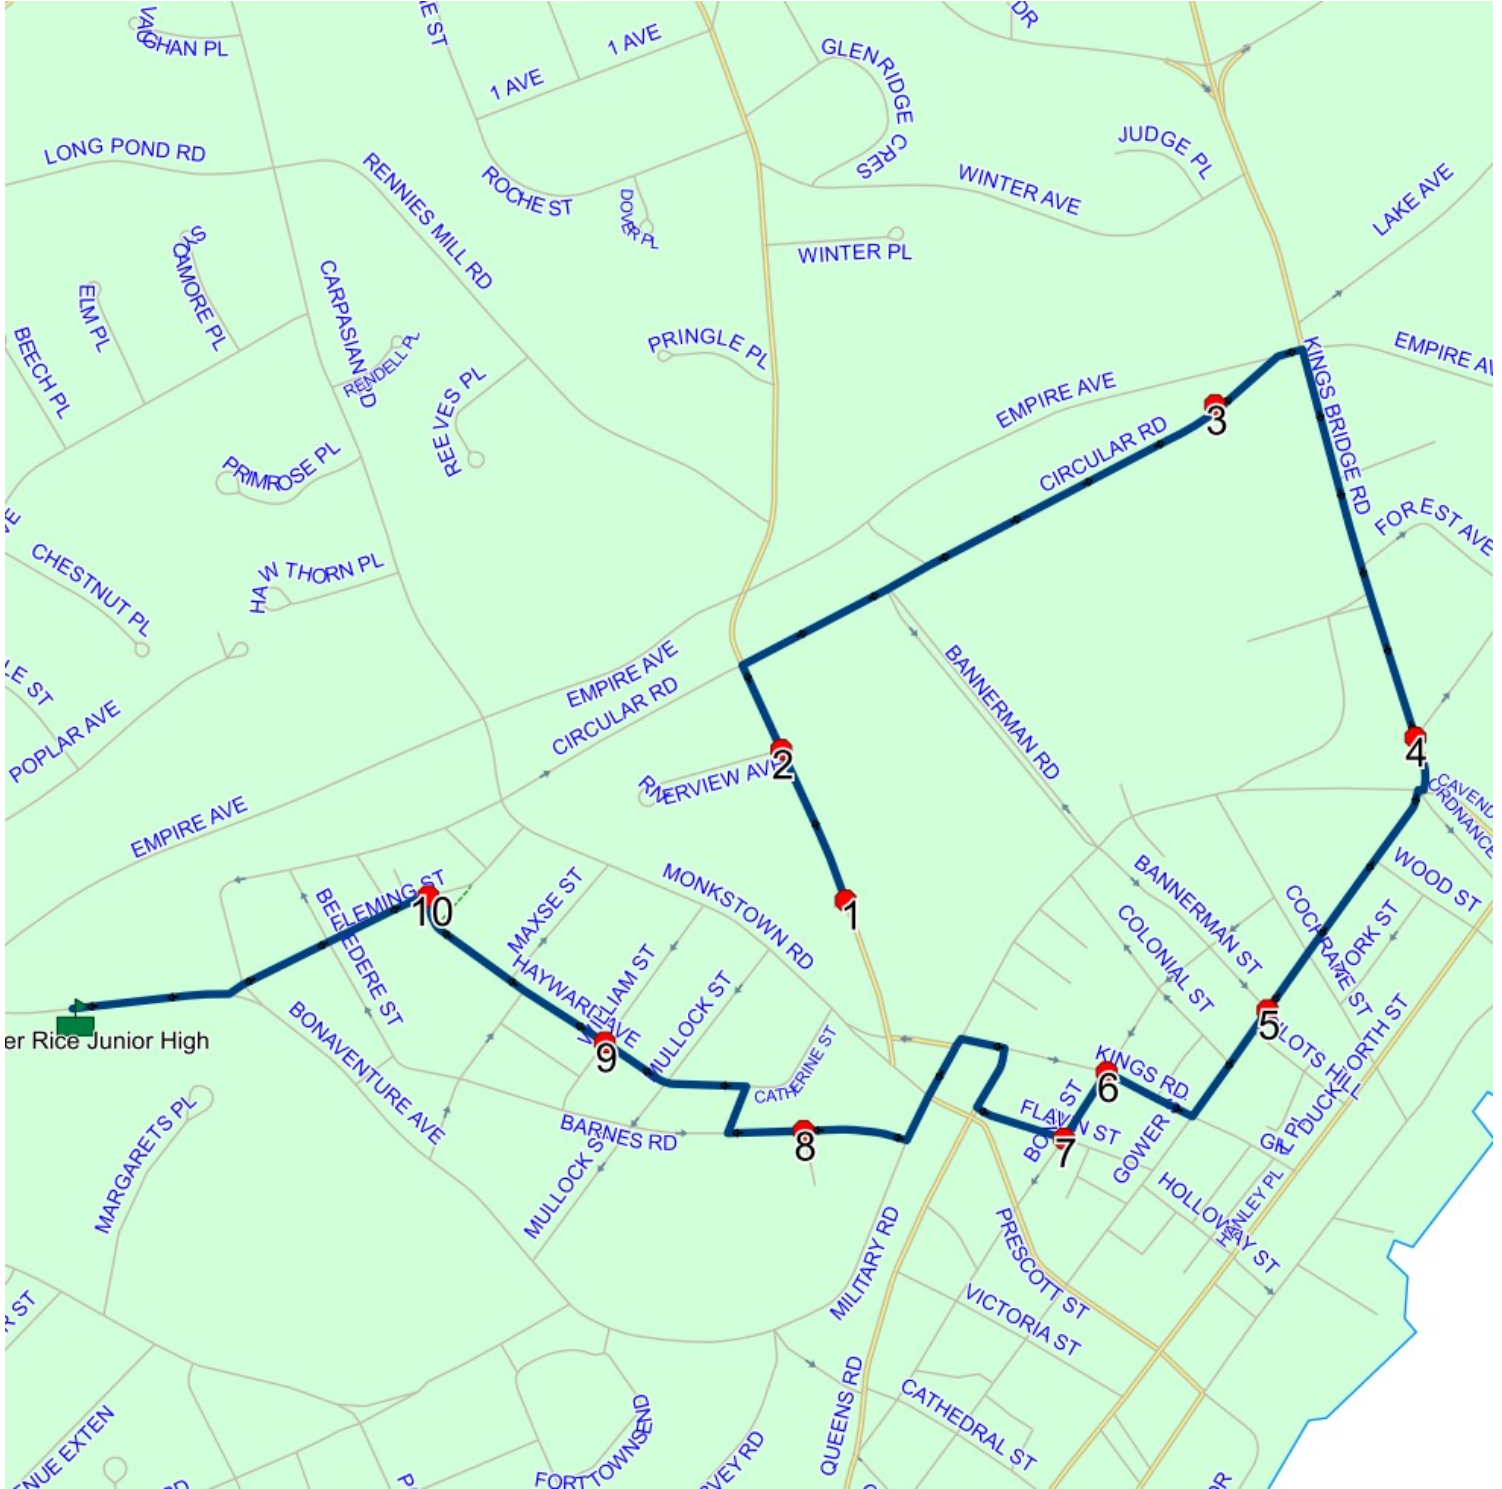

Route: 23-248-06 Run: 23-248-06A AM

Route: 23-248-06

Operator: Burse's Taxi Inc.

Vehicle: 23-248-06

Description:

Schools: Brother Rice Junior High (330)

Run: 23-248-06A AM

Schools: Brother Rice Junior High

#	Arrival	Departure	Description
1		7:50 AM	RENNIES MILL RD; ST JOHNS & PARK PL; ST JOHNS
2		7:50 AM	RENNIES MILL RD; ST JOHNS & RIVERVIEW AVE; ST JOHNS
3		7:52 AM	8 CIRCULAR RD; ST JOHNS; A1C
4		7:54 AM	FOREST RD; ST JOHNS & KINGS BRIDGE RD; ST JOHNS
5	7:55 AM	7:56 AM	GOWER ST; ST JOHNS & BANNERMAN ST; ST JOHNS
6	7:56 AM	7:57 AM	KINGS RD; ST JOHNS & BOND ST; ST JOHNS
7		7:58 AM	BOND ST; ST JOHNS & FLAVIN ST; ST JOHNS : 2026-06-30
8		8:01 AM	BARNES RD; ST JOHNS & BARNES PL; ST JOHNS
9	8:02 AM	8:03 AM	WILLIAM ST; ST JOHNS & HAYWARD AVE; ST JOHNS
10	8:03 AM	8:04 AM	FLEMING ST; ST JOHNS & HAYWARD AVE; ST JOHNS
11	8:05 AM	8:07 AM	Brother Rice Junior High Driveway

Route: 23-248-06 Run: 23-248-06A AM