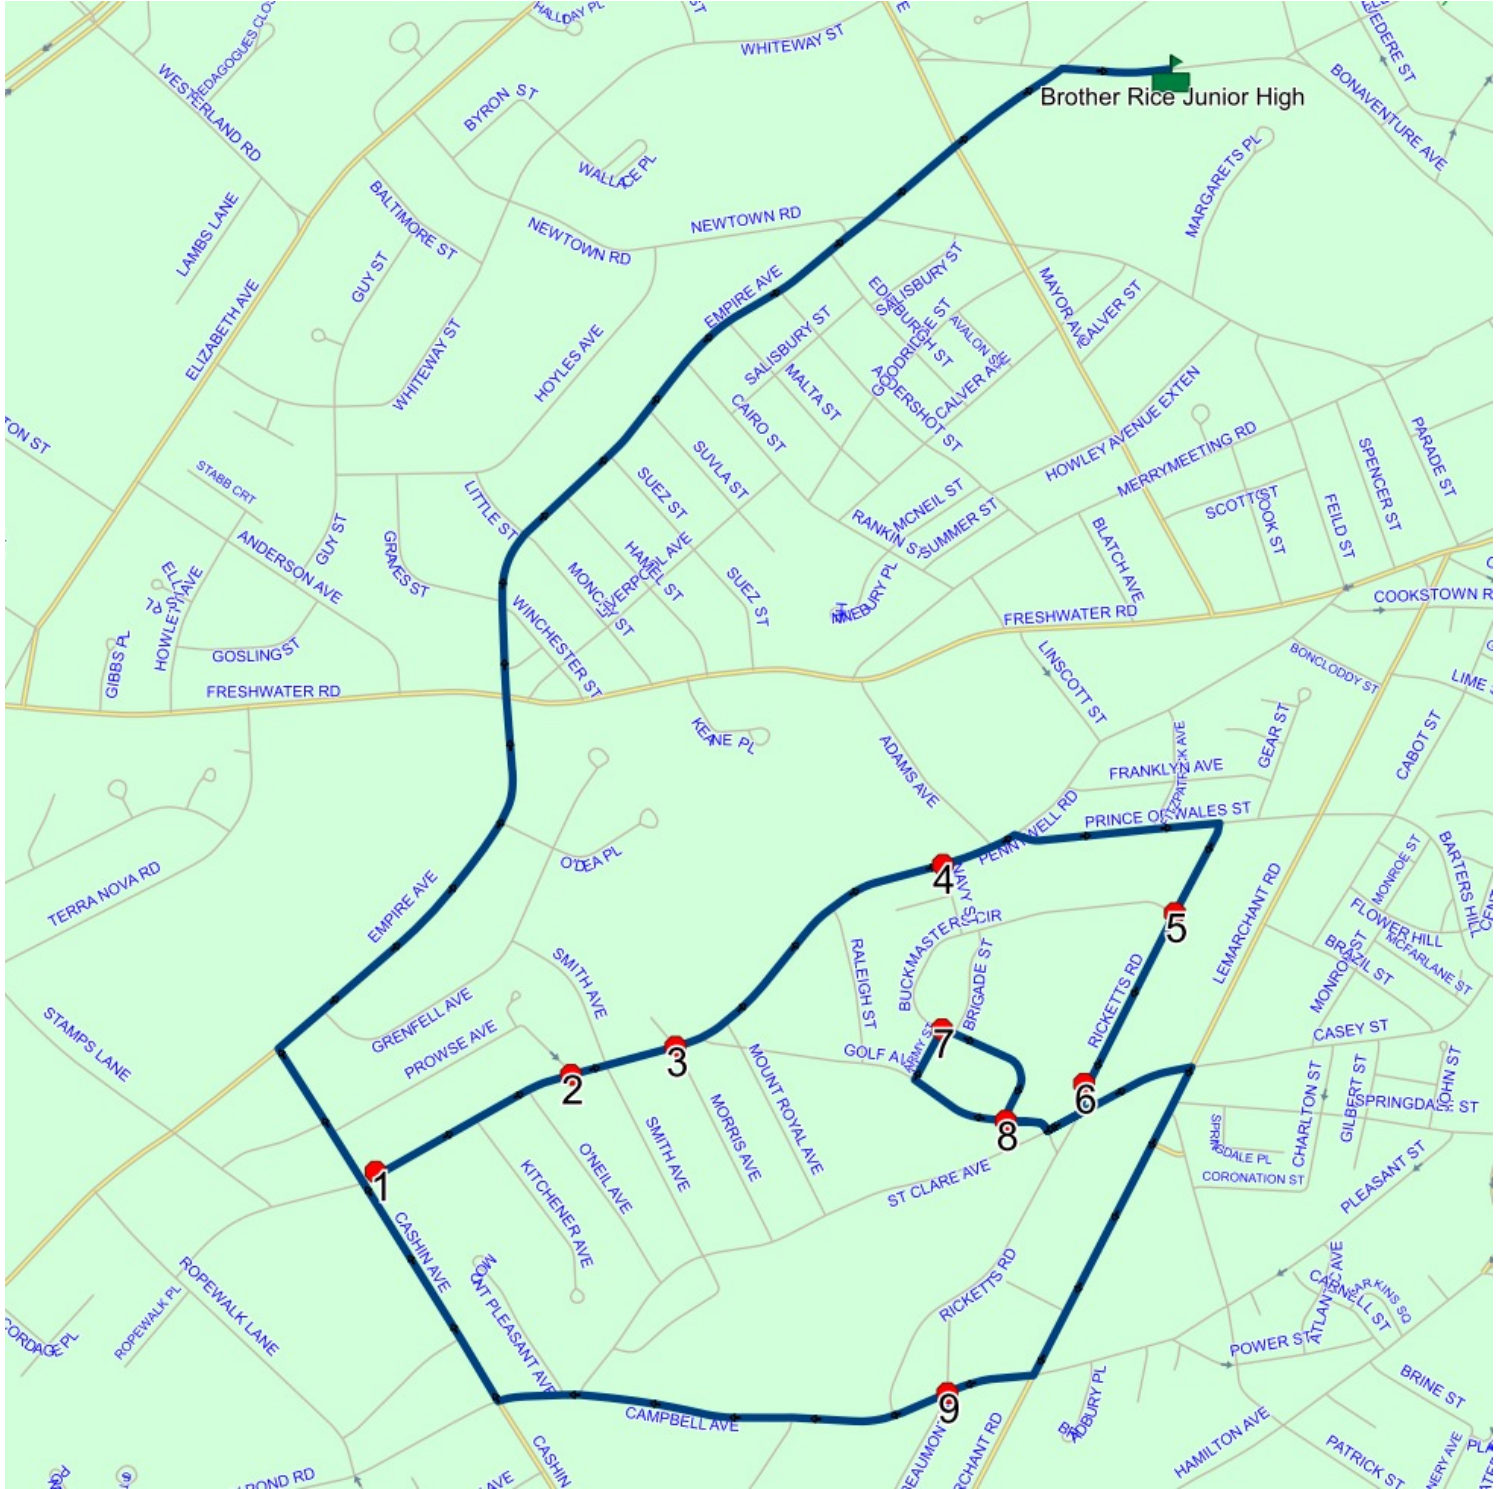

Route: 17-129-2 Run: 17-129-2A AM

Route: 17-129-2

Operator: Executive Taxi Ltd.

Vehicle: 17-129-2

Description:

Schools: Brother Rice Junior High (330)

Run: 17-129-2A AM

Schools: Brother Rice Junior High

: 2025-06-30

#	Arrival	Departure	Description
1		7:48 AM	320 PENNYWELL RD; ST JOHNS; A1C
2	7:48 AM	7:49 AM	PENNYWELL RD & PROWSE AVE
3	7:49 AM	7:50 AM	PENNYWELL RD & MORRIS AVE
4	7:50 AM	7:51 AM	PENNYWELL RD & NAVY ST; ST JOHNS
5	7:52 AM	7:53 AM	BUCKMASTERS CIR & RICKETTS RD
6	7:53 AM	7:54 AM	23 RICKETTS RD; ST JOHNS; A1C : 2026-06-30
7	7:55 AM	7:56 AM	BUCKMASTERS CIR & ARMY ST : 2026-06-30
8	7:56 AM	7:57 AM	BUCKMASTERS CIR & GOLF AVE
9	7:59 AM	8:00 AM	CAMPBELL AVE & BEAUMONT ST
10	8:05 AM	8:07 AM	Brother Rice Junior High Driveway : 2026-06-30

Route: 17-129-2 Run: 17-129-2A AM