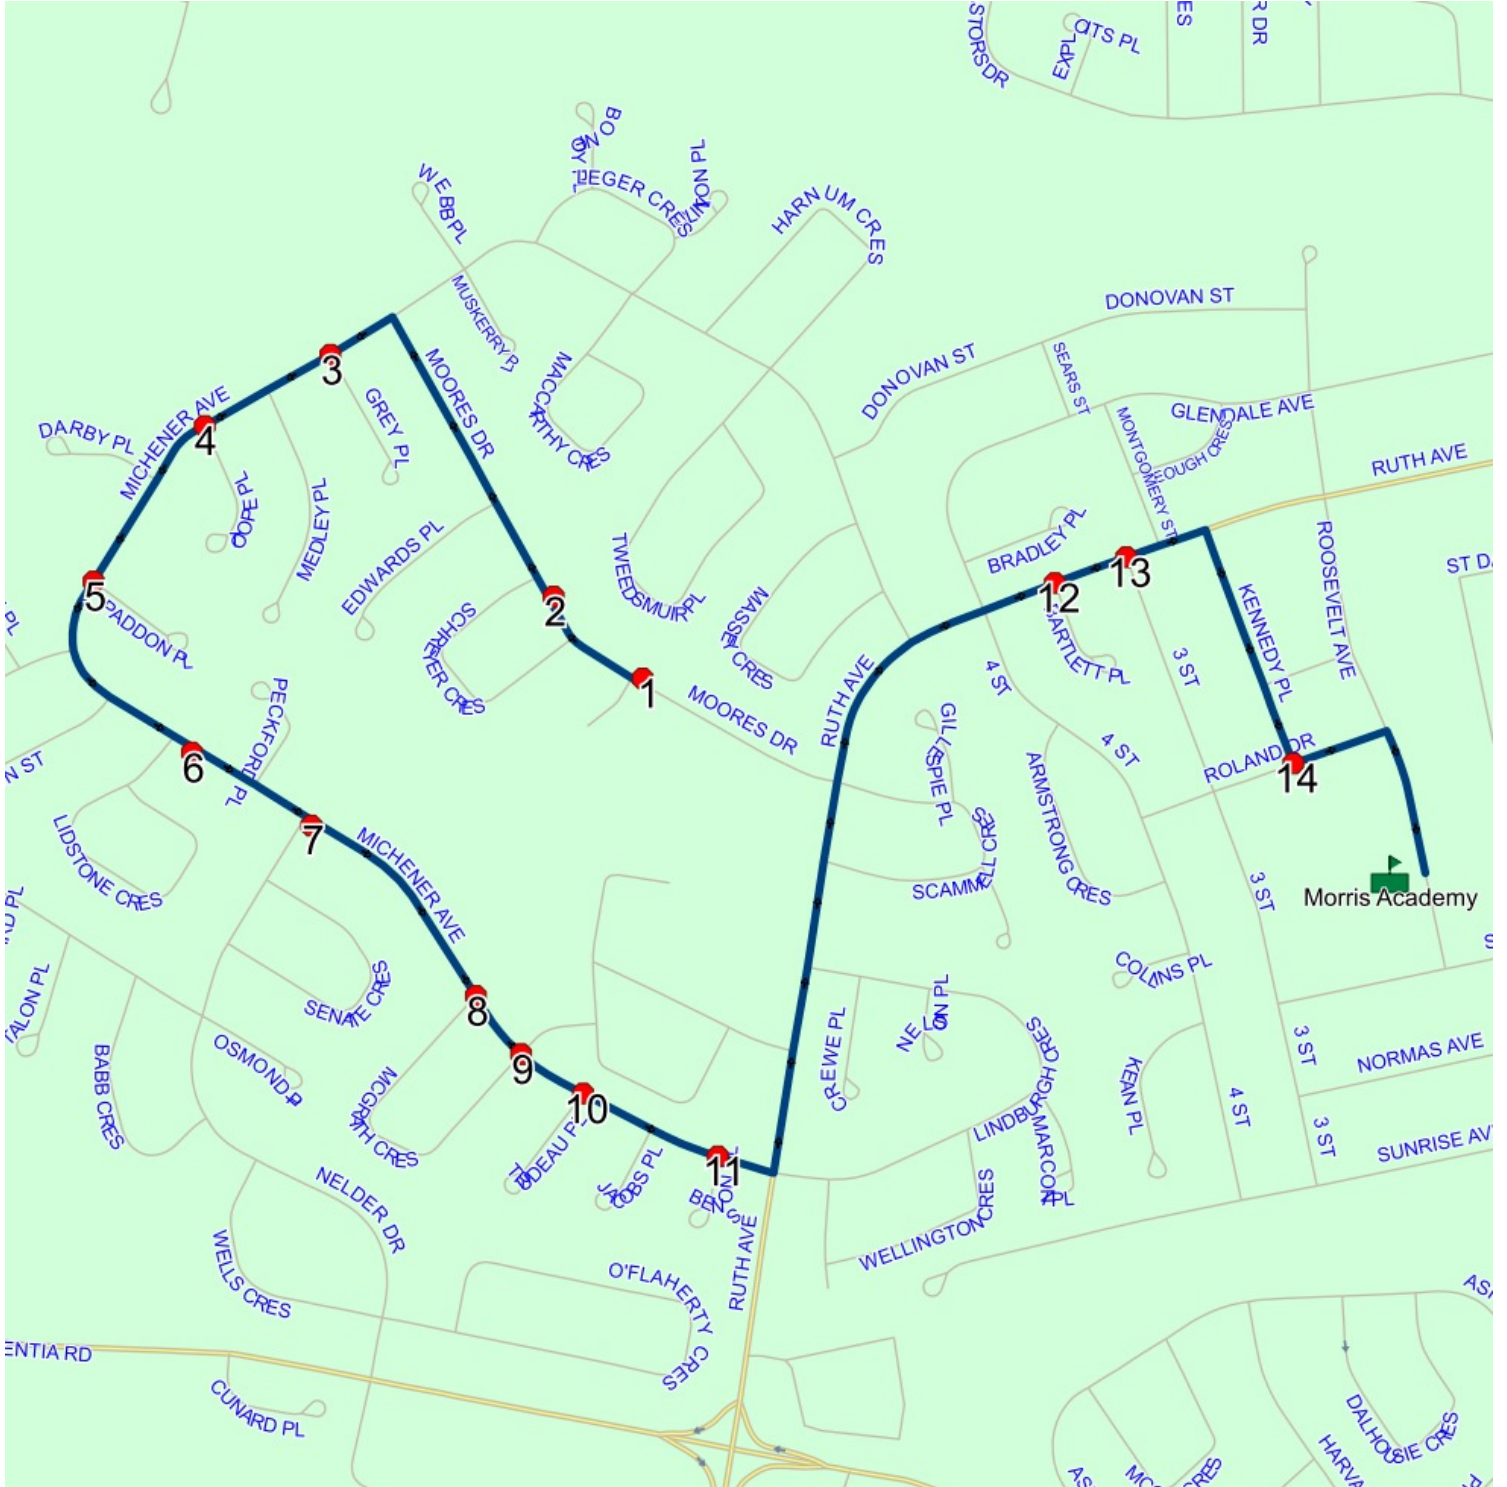

Route: 15-040-3 Run: 15-040-3B AM

Route: 15-040-3

Operator: Dave Gulliver Cabs Ltd.

Vehicle: 15-040-3

Description:

Schools: Morris Academy (309)

Run: 15-040-3B AM

Description: Bus 36

Schools: Morris Academy :

2024-06-30

#	Arrival	Departure	Description
1		8:08 AM	24 MOORES DR
2		8:08 AM	42 MOORES DR
3	8:09 AM	8:10 AM	Michener Ave @ Grey Pl
4		8:10 AM	Michener Ave @ Toope Pl
5		8:11 AM	Michener Ave @ Paddon Pl
6	8:11 AM	8:12 AM	120 MICHENER AVE
7		8:12 AM	136 MICHENER AVE
8		8:13 AM	#131 Michener Ave
9	8:13 AM	8:14 AM	Michener Ave @ McGrath Cres
10		8:14 AM	Michener Ave @ Trudeau Pl
11	8:14 AM	8:15 AM	MICHENER AVE & BENSON PL
12		8:17 AM	RUTH AVE; MOUNT PEARL & BARTLETT PL; MOUNT PEARL
13		8:17 AM	RUTH AVE; MOUNT PEARL & 3 ST; MOUNT PEARL
14	8:18 AM	8:19 AM	ROLAND DR; MOUNT PEARL & KENNEDY PL; MOUNT PEARL
15	8:20 AM	8:22 AM	Morris Academy Driveway

Route: 15-040-3 Run: 15-040-3B AM