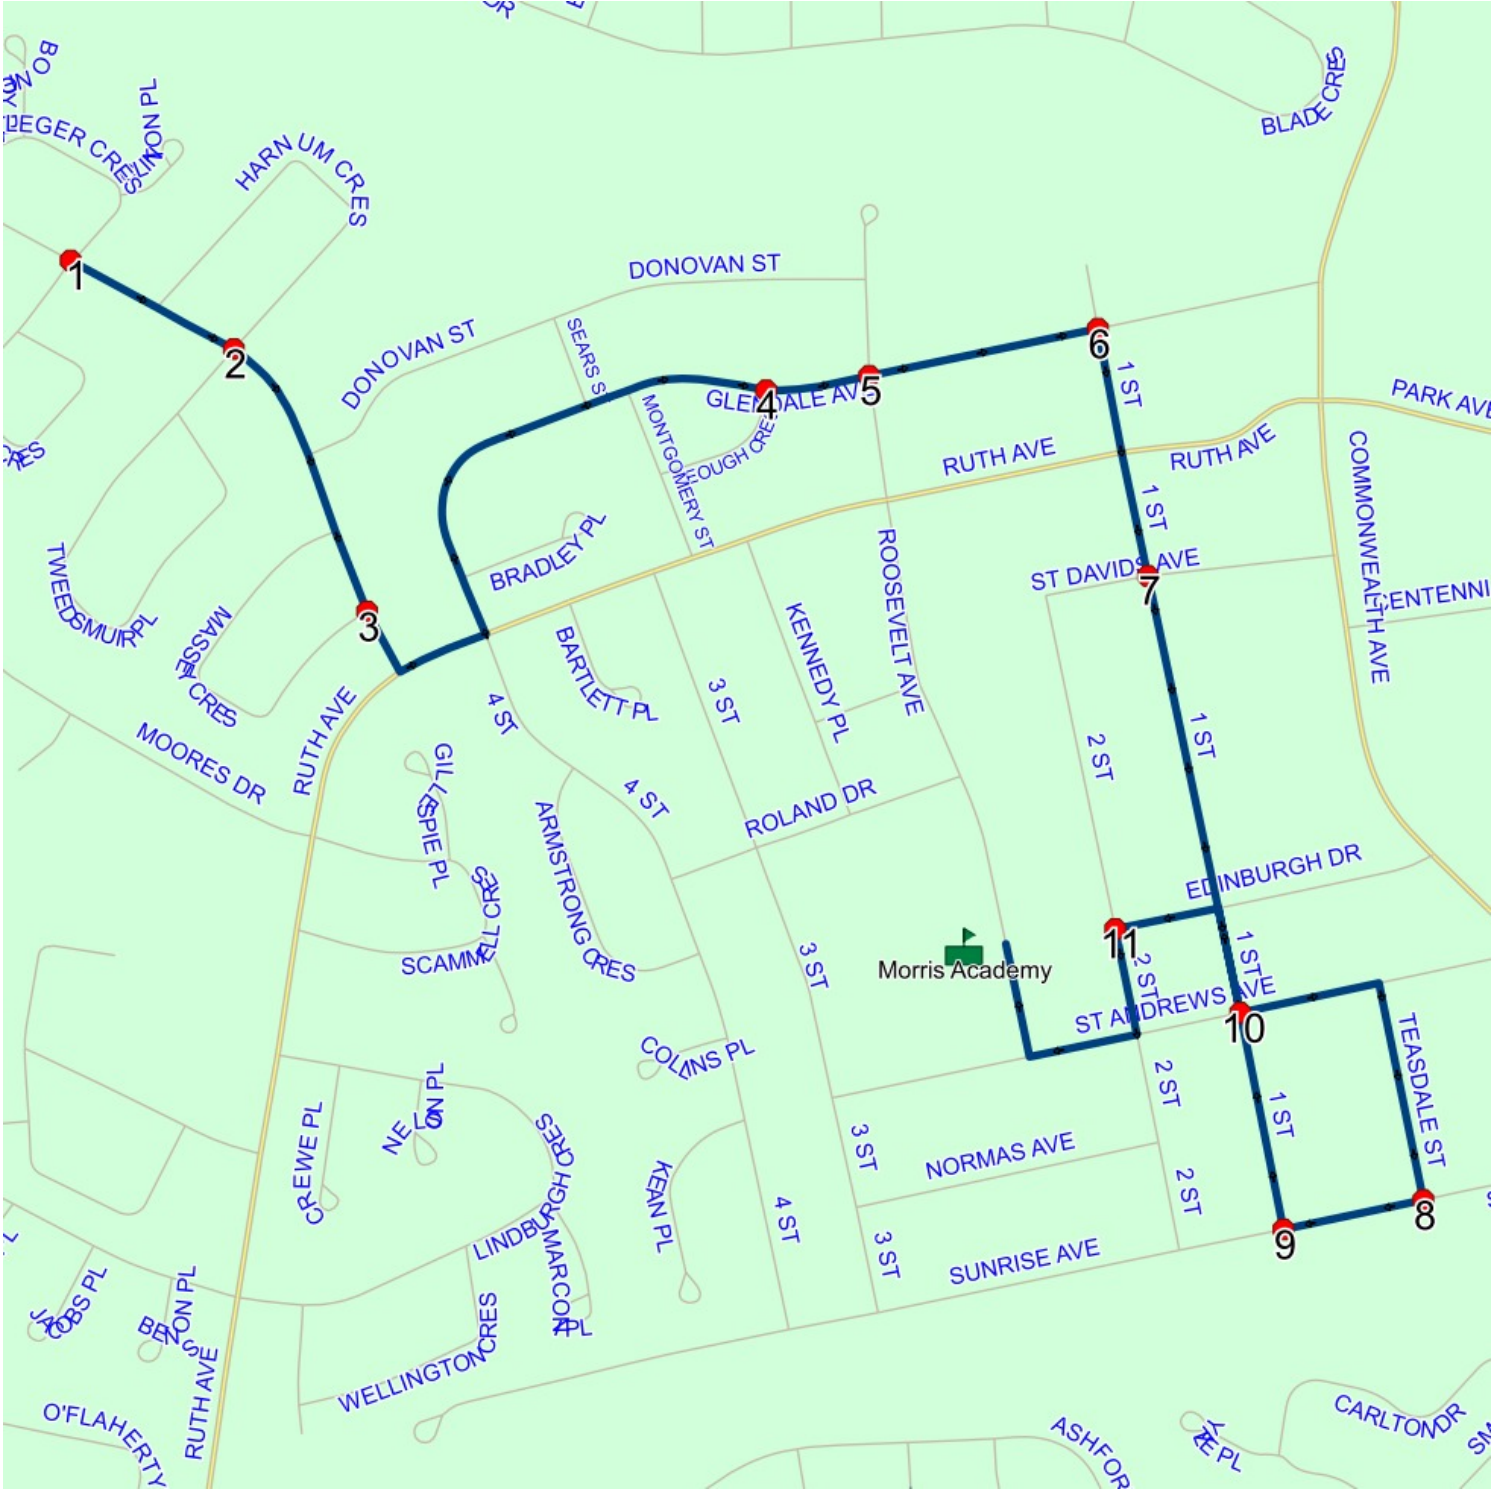

## Route: 15-040-5 Run: 15-040-5B AM

Route: 15-040-5

Operator: Dave Gulliver Cabs Ltd.

Vehicle: 15-040-5

Description:

Schools: Morris Academy (309)

Run: 15-040-5B AM

Description: Bus 39

Schools: Morris Academy : 2024-06-30

#	Arrival	Departure	Description
1	8:04 AM	8:05 AM	MICHENER AVE; MOUNT PEARL & MACCARTHY CRES; MOUNT PEARL
2	8:05 AM	8:06 AM	HARNUM CRES; MOUNT PEARL & MICHENER AVE; MOUNT PEARL
3	8:06 AM	8:07 AM	MICHENER AVE; MOUNT PEARL & MASSEY CRES; MOUNT PEARL
4		8:09 AM	GLENDALE AVE; MOUNT PEARL & KEOUGH CRES; MOUNT PEARL
5		8:10 AM	GLENDALE AVE; MOUNT PEARL & ROOSEVELT AVE; MOUNT PEARL
6		8:11 AM	GLENDALE AVE; MOUNT PEARL & GLENDALE CRT; MOUNT PEARL
7		8:12 AM	ST DAVIDS AVE; MOUNT PEARL & 1 ST; MOUNT PEARL
8	8:14 AM	8:15 AM	SUNRISE AVE; MOUNT PEARL & TEASDALE ST; MOUNT PEARL
9	8:15 AM	8:16 AM	SUNRISE AVE; MOUNT PEARL & 1 ST; MOUNT PEARL
10		8:17 AM	ST ANDREWS AVE; MOUNT PEARL & 1 ST; MOUNT PEARL
11	8:18 AM	8:19 AM	EDINBURGH DR; MOUNT PEARL & 2 ST; MOUNT PEARL
12	8:20 AM	8:23 AM	Morris Academy Driveway

Route: 15-040-5 Run: 15-040-5B AM

Schools: Morris Academy :

2024-06-30

#	Arrival	Departure	Description
1	2:55 PM	3:10 PM	Morris Academy Driveway
2	3:12 PM		EDINBURGH DR; MOUNT PEARL & 2 ST; MOUNT PEARL
3	3:13 PM	3:14 PM	ST ANDREWS AVE; MOUNT PEARL & 1 ST; MOUNT PEARL
4	3:14 PM	3:15 PM	SUNRISE AVE; MOUNT PEARL & 1 ST; MOUNT PEARL
5	3:15 PM	3:16 PM	SUNRISE AVE; MOUNT PEARL & TEASDALE ST; MOUNT PEARL
6	3:19 PM		ST DAVIDS AVE; MOUNT PEARL & 1 ST; MOUNT PEARL
7	3:20 PM		GLENDALE AVE; MOUNT PEARL & GLENDALE CRT; MOUNT PEARL
8	3:21 PM	3:22 PM	GLENDALE AVE; MOUNT PEARL & ROOSEVELT AVE; MOUNT PEARL
9	3:22 PM	3:23 PM	GLENDALE AVE; MOUNT PEARL & KEOUGH CRES; MOUNT PEARL
10	3:24 PM	3:25 PM	MICHENER AVE; MOUNT PEARL & MASSEY CRES; MOUNT PEARL
11	3:25 PM	3:26 PM	HARNUM CRES; MOUNT PEARL & MICHENER AVE; MOUNT PEARL
12	3:26 PM	3:27 PM	MICHENER AVE; MOUNT PEARL & MACCARTHY CRES; MOUNT PEARL