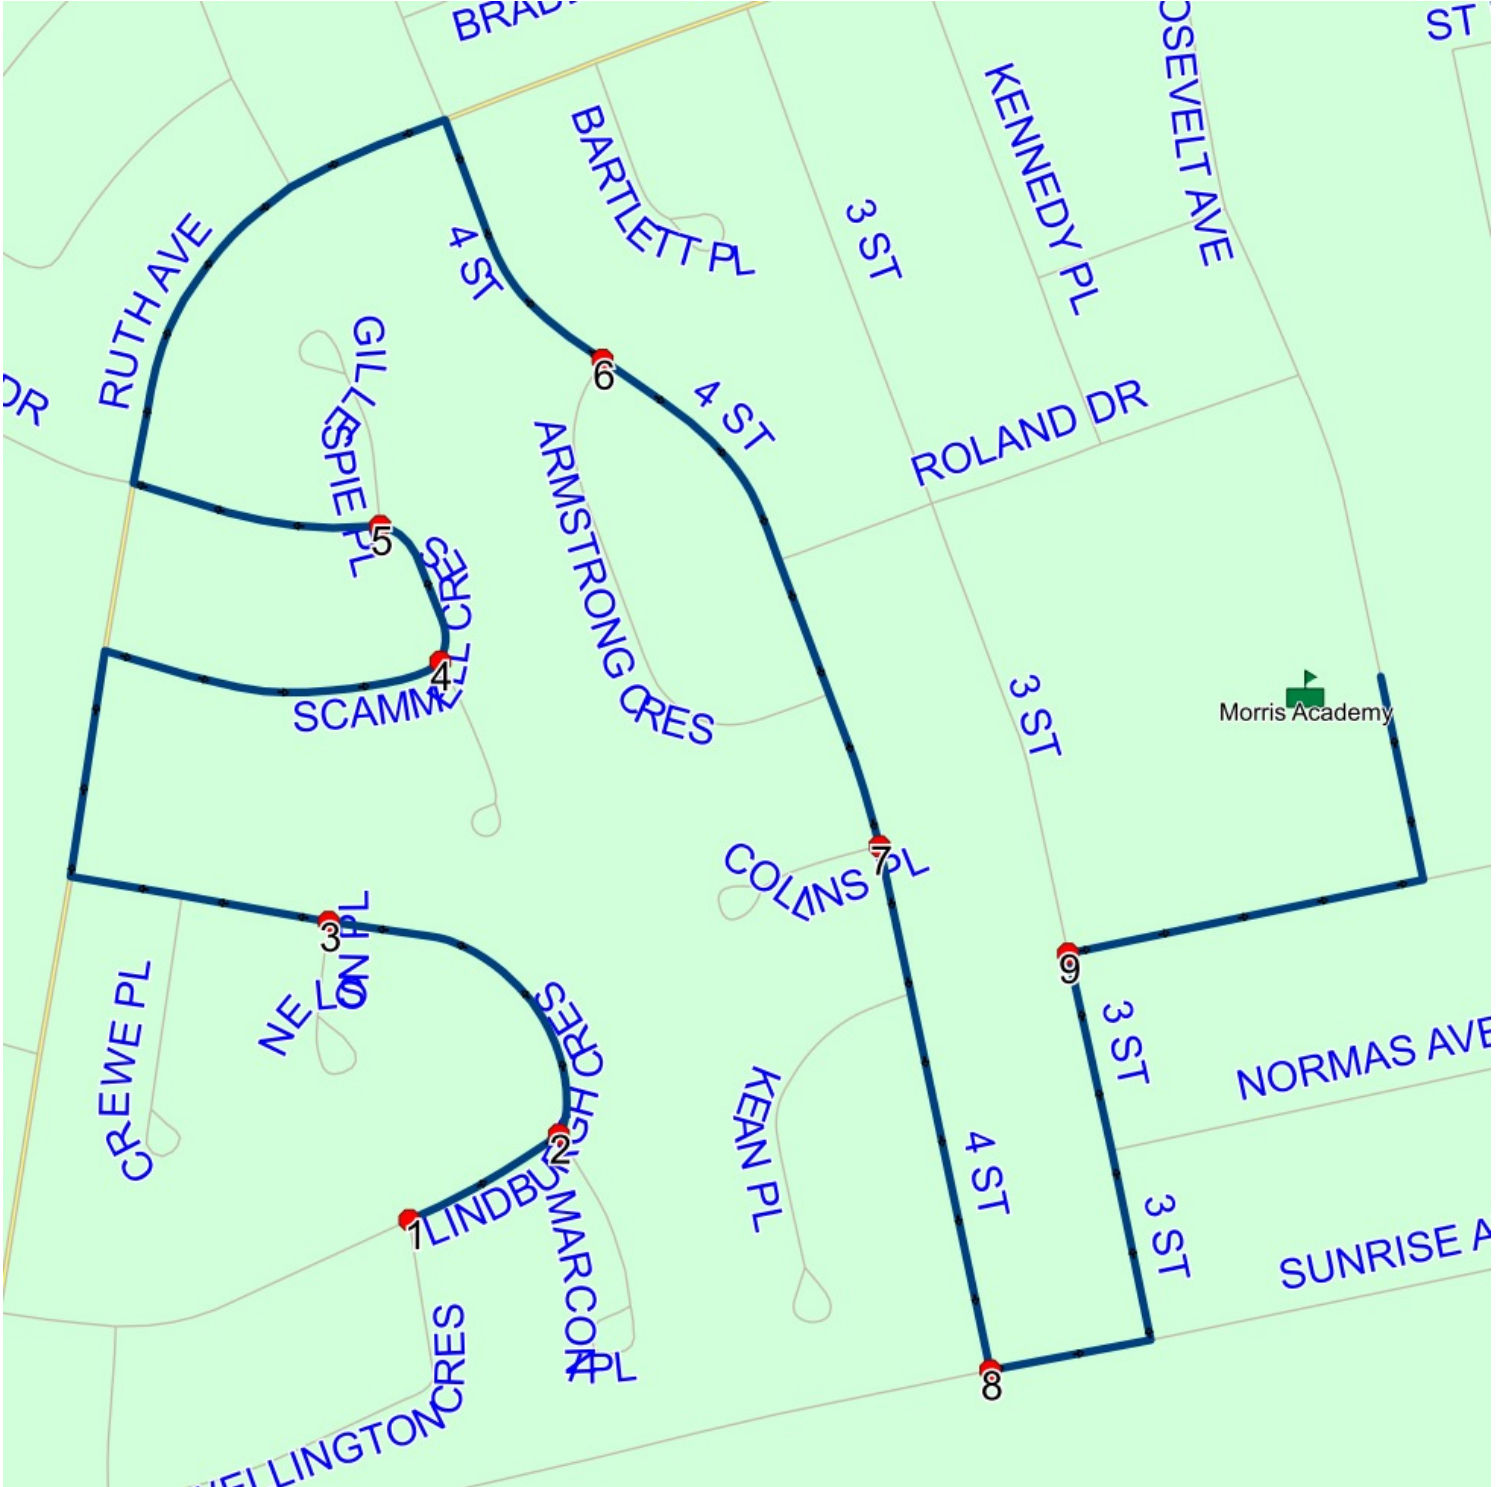

## Route: 15-040-2 Run: 15-040-2B AM

Route: 15-040-2 Operator: Dave Gulliver Cabs Ltd.

Vehicle: 15-040-2

Description:

Schools: Morris Academy (309)

Run: 15-040-2B AM

Schools: Morris Stops: 10

Academy : 2024-06-30

#	Arrival	Departure	Description
1		8:07 AM	LINDBURGH CRES; MOUNT PEARL & WELLINGTON CRES; MOUNT PEARL
2	8:07 AM	8:08 AM	LINDBURGH CRES; MOUNT PEARL & MARCONI PL; MOUNT PEARL
3	8:09 AM	8:10 AM	LINDBURGH CRES; MOUNT PEARL & NELSON PL; MOUNT PEARL
4		8:11 AM	SCAMMELL CRES; MOUNT PEARL & GLENDENNING PL; MOUNT PEARL <span style="float: right;">Effective: 2024-09-18</span>
5	8:12 AM	8:13 AM	GILLESPIE PL; MOUNT PEARL & SCAMMELL CRES; MOUNT PEARL
6		8:14 AM	4 ST; MOUNT PEARL & ARMSTRONG CRES; MOUNT PEARL
7	8:15 AM	8:16 AM	4 ST; MOUNT PEARL & COLLINS PL; MOUNT PEARL
8	8:16 AM	8:17 AM	SUNRISE AVE; MOUNT PEARL & 4 ST; MOUNT PEARL
9	8:18 AM	8:19 AM	ST ANDREWS AVE; MOUNT PEARL & 3 ST; MOUNT PEARL
10	8:20 AM	8:22 AM	Morris Academy Driveway

Route: 15-040-2 Run: 15-040-2B AM

Academy : 2024-06-30

#	Arrival	Departure	Description
1	2:55 PM	3:10 PM	Morris Academy Driveway
2	3:11 PM	3:12 PM	ST ANDREWS AVE; MOUNT PEARL & 3 ST; MOUNT PEARL
3	3:13 PM		SUNRISE AVE; MOUNT PEARL & 4 ST; MOUNT PEARL
4	3:14 PM	3:15 PM	4 ST; MOUNT PEARL & COLLINS PL; MOUNT PEARL
5	3:15 PM	3:16 PM	4 ST; MOUNT PEARL & ARMSTRONG CRES; MOUNT PEARL
6	3:18 PM	3:19 PM	GILLESPIE PL; MOUNT PEARL & SCAMMELL CRES; MOUNT PEARL
7	3:19 PM		SCAMMELL CRES; MOUNT PEARL & GLENDENNING PL; MOUNT PEARL <span style="float: right;">Effective: 2024-09-18</span>
8	3:21 PM	3:22 PM	LINDBURGH CRES; MOUNT PEARL & NELSON PL; MOUNT PEARL
9	3:22 PM	3:23 PM	LINDBURGH CRES; MOUNT PEARL & MARCONI PL; MOUNT PEARL
10	3:23 PM	3:24 PM	LINDBURGH CRES; MOUNT PEARL & WELLINGTON CRES; MOUNT PEARL