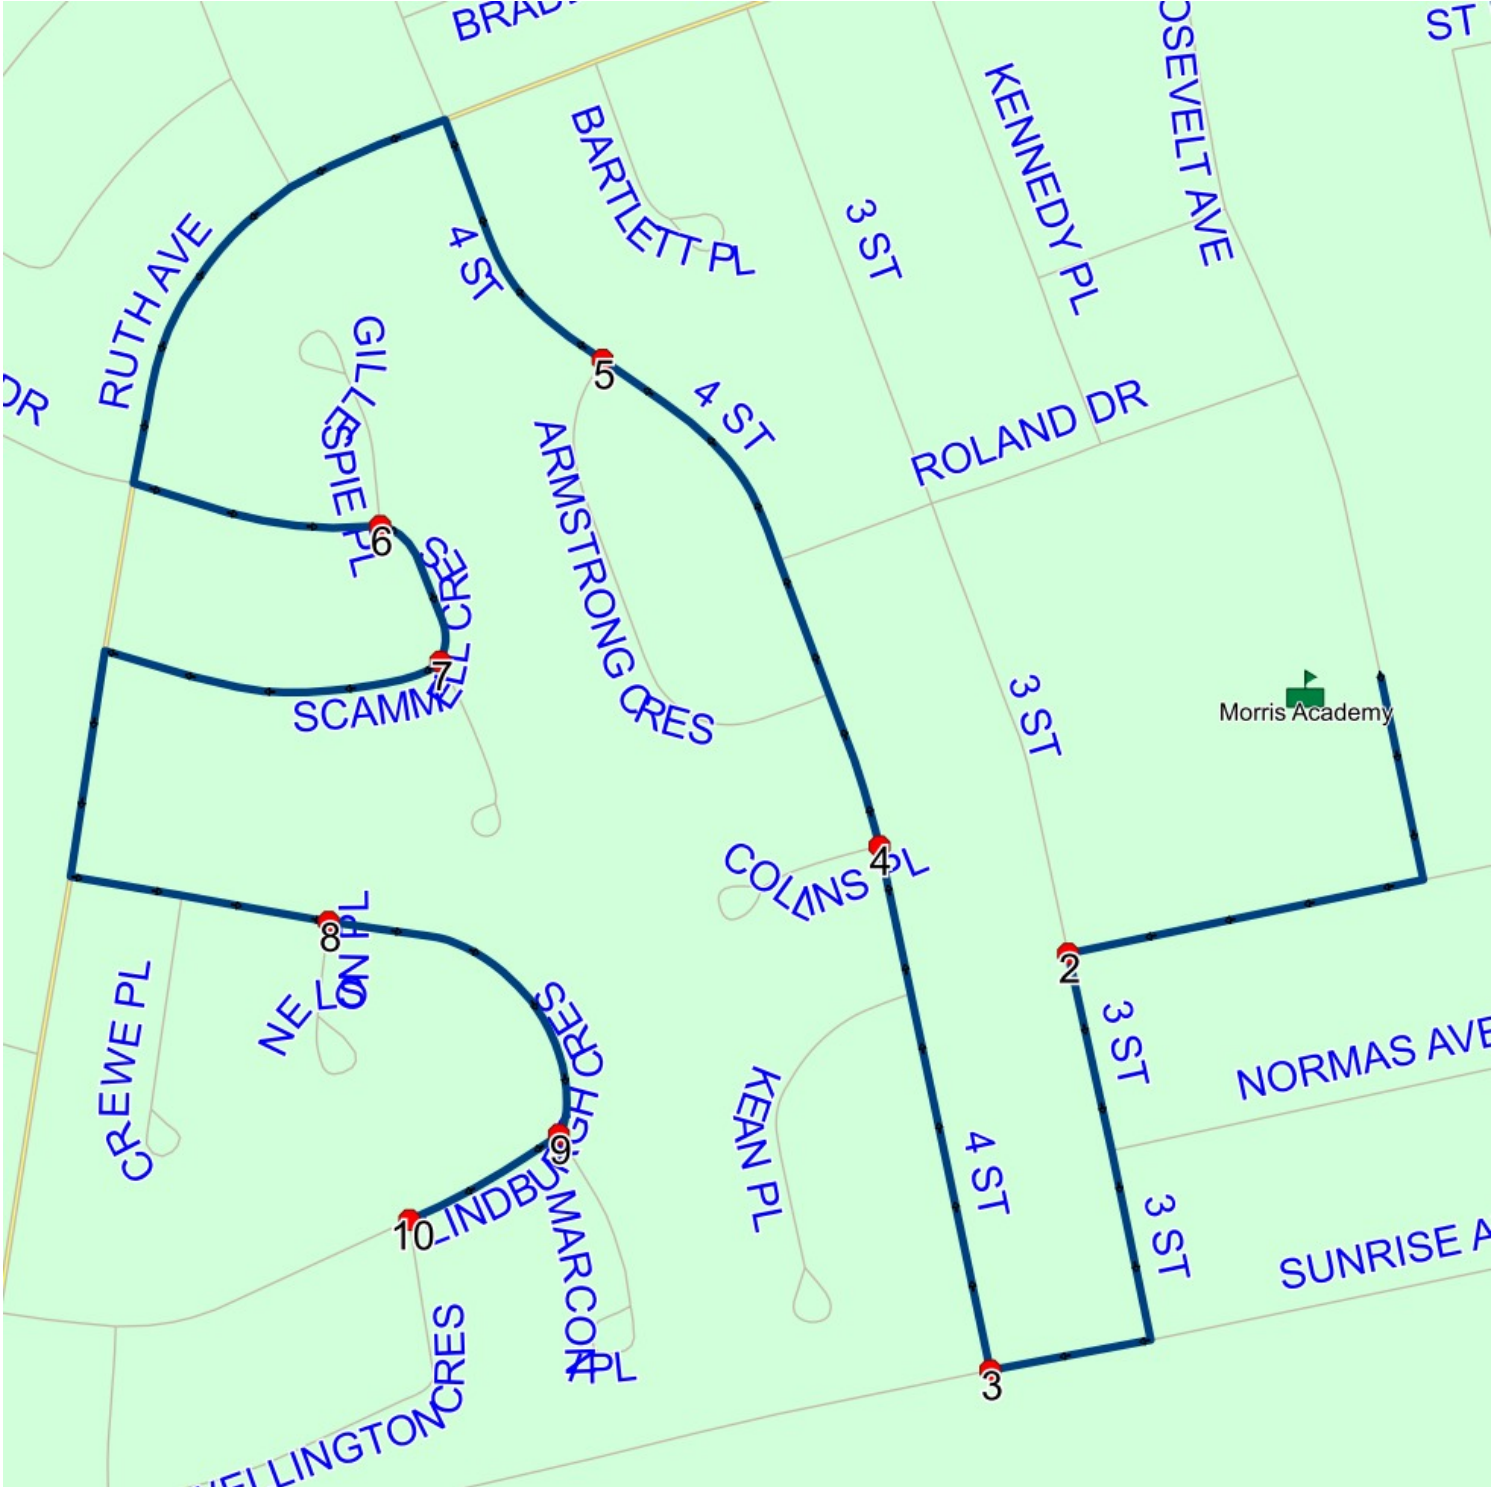

#	Arrival	Departure	Description
1		8:07 AM	LINDBURGH CRES; MOUNT PEARL & WELLINGTON CRES; MOUNT PEARL
2	8:07 AM	8:08 AM	LINDBURGH CRES; MOUNT PEARL & MARCONI PL; MOUNT PEARL
3	8:09 AM	8:10 AM	LINDBURGH CRES; MOUNT PEARL & NELSON PL; MOUNT PEARL
4		8:11 AM	SCAMMELL CRES; MOUNT PEARL & GLENDENNING PL; MOUNT PEARL <span style="float: right;">Effective: 2024-09-18</span>
5	8:12 AM	8:13 AM	GILLESPIE PL; MOUNT PEARL & SCAMMELL CRES; MOUNT PEARL
6		8:14 AM	4 ST; MOUNT PEARL & ARMSTRONG CRES; MOUNT PEARL
7	8:15 AM	8:16 AM	4 ST; MOUNT PEARL & COLLINS PL; MOUNT PEARL
8	8:16 AM	8:17 AM	SUNRISE AVE; MOUNT PEARL & 4 ST; MOUNT PEARL
9	8:18 AM	8:19 AM	ST ANDREWS AVE; MOUNT PEARL & 3 ST; MOUNT PEARL
10	8:20 AM	8:22 AM	Morris Academy Driveway

## Route: 15-040-2 Run: 15-040-2B PM

Route: 15-040-2

Operator: Dave Gulliver Cabs Ltd.

Vehicle: 15-040-2

Description:

Schools: Morris Academy (309)

Run: 15-040-2B PM

Schools: Morris

Academy : 2024-06-30

#	Arrival	Departure	Description
1	2:55 PM	3:10 PM	Morris Academy Driveway
2	3:11 PM	3:12 PM	ST ANDREWS AVE; MOUNT PEARL & 3 ST; MOUNT PEARL
3	3:13 PM		SUNRISE AVE; MOUNT PEARL & 4 ST; MOUNT PEARL
4	3:14 PM	3:15 PM	4 ST; MOUNT PEARL & COLLINS PL; MOUNT PEARL
5	3:15 PM	3:16 PM	4 ST; MOUNT PEARL & ARMSTRONG CRES; MOUNT PEARL
6	3:18 PM	3:19 PM	GILLESPIE PL; MOUNT PEARL & SCAMMELL CRES; MOUNT PEARL
7	3:19 PM		SCAMMELL CRES; MOUNT PEARL & GLENDENNING PL; MOUNT PEARL <span style="float: right;">Effective: 2024-09-18</span>
8	3:21 PM	3:22 PM	LINDBURGH CRES; MOUNT PEARL & NELSON PL; MOUNT PEARL
9	3:22 PM	3:23 PM	LINDBURGH CRES; MOUNT PEARL & MARCONI PL; MOUNT PEARL
10	3:23 PM	3:24 PM	LINDBURGH CRES; MOUNT PEARL & WELLINGTON CRES; MOUNT PEARL

Route: 15-040-2 Run: 15-040-2B PM