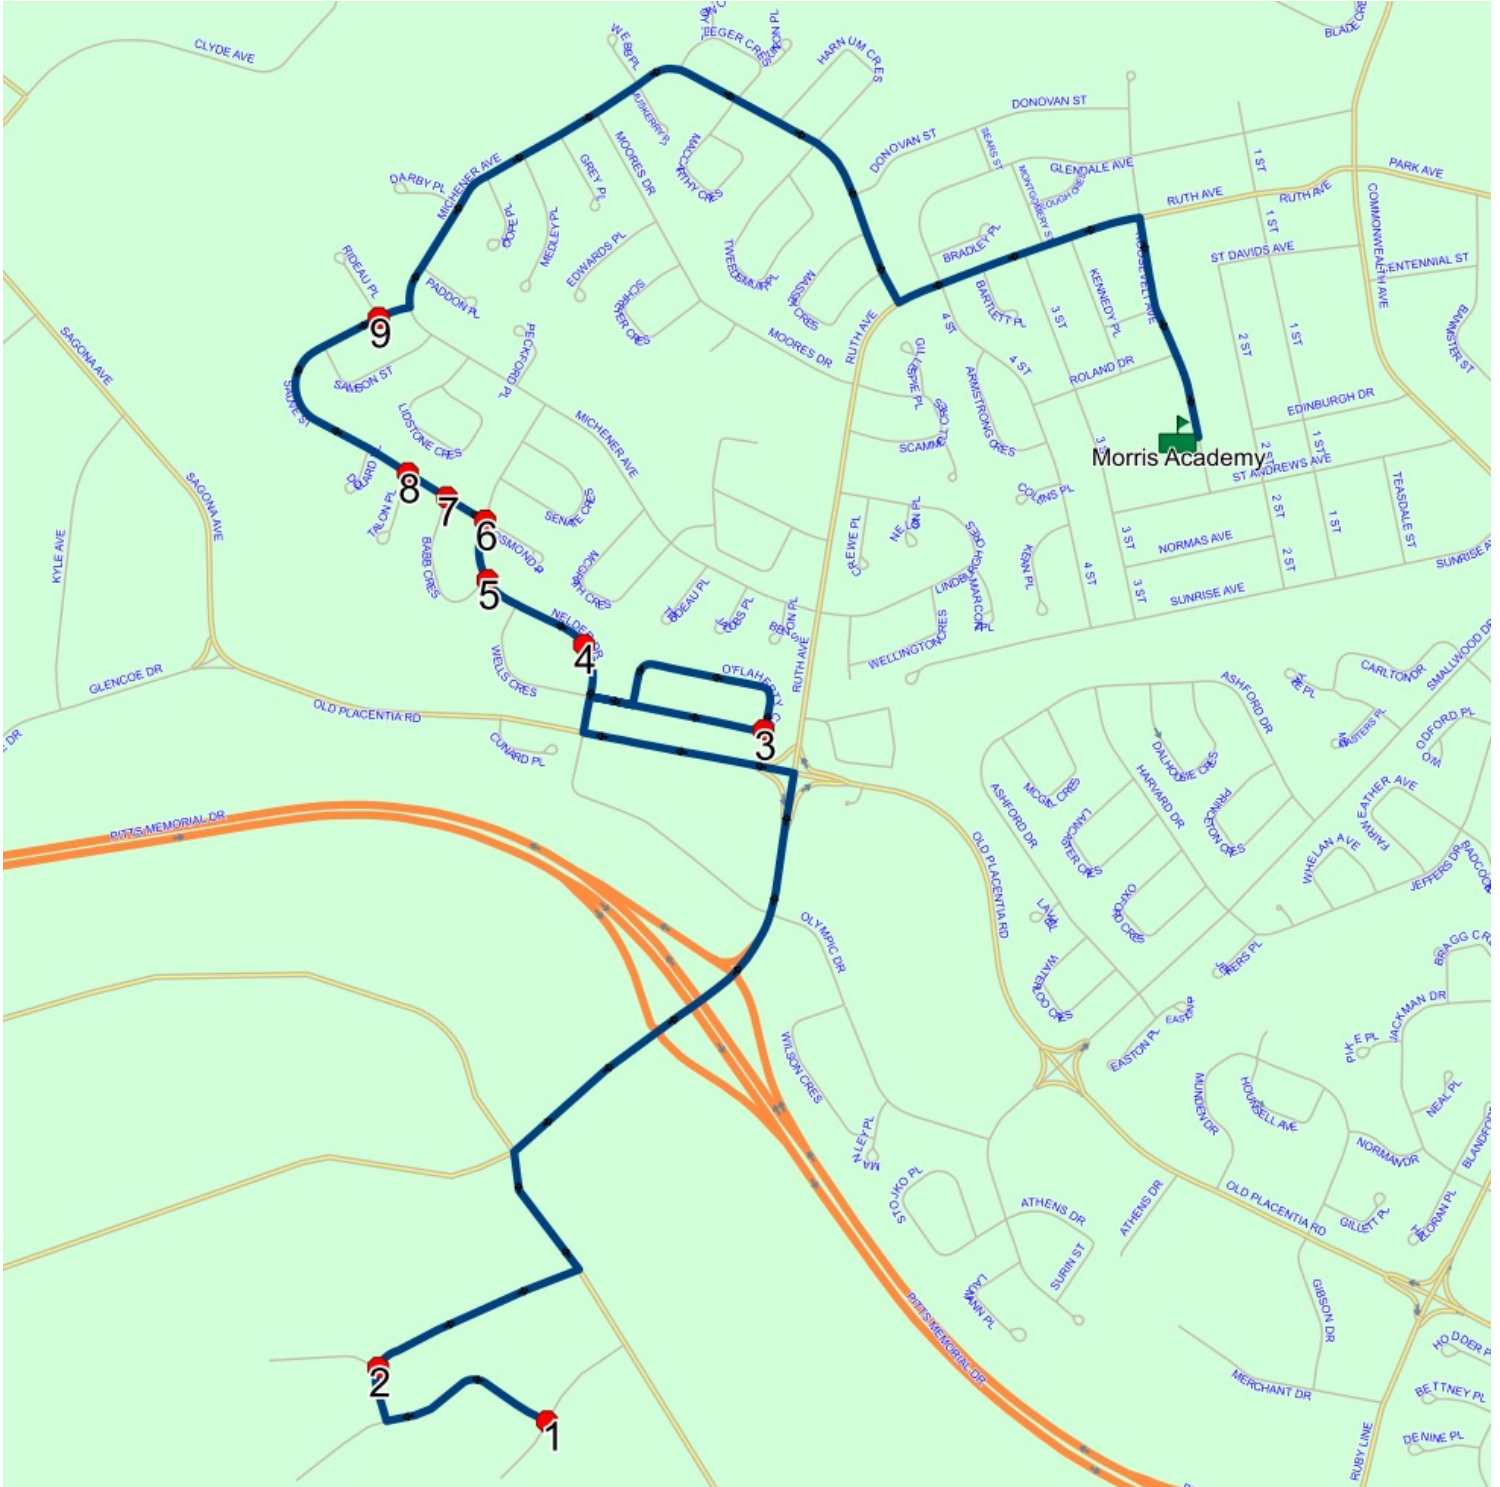

## Route: 15-040-4 Run: 15-040-4B AM

Route: 15-040-4

Operator: Dave Gulliver Cabs Ltd.

Vehicle: 15-040-4

Description:

Schools: Morris Academy (309)

Run: 15-040-4B AM

Description: Bus 38

Schools: Morris Academy :

2024-06-30

#	Arrival	Departure	Description
1	8:01 AM	8:02 AM	CLIFDEN WOODS & CLADDAGH RD
2		8:03 AM	GALWAY BLVD; ST JOHNS & TERRY LANE; ST JOHNS
3		8:09 AM	#40 O'Flaherty Cres
4	8:10 AM	8:11 AM	#31 Nelder Dr
5	8:11 AM	8:12 AM	NELDER DR & BABB CRES
6		8:12 AM	Nelder Dr @ Osmond PI
7		8:13 AM	SAUVE ST & BABB CRES
8		8:14 AM	Sauve St @ Talon PI
9	8:15 AM	8:16 AM	Sauve St @ Rideau PI
10	8:20 AM	8:22 AM	Morris Academy Driveway

Route: 15-040-4 Run: 15-040-4B AM

Schools: Morris Academy : 2024-06-30

#	Arrival	Departure	Description
1	8:04 AM	8:05 AM	MICHENER AVE; MOUNT PEARL & MACCARTHY CRES; MOUNT PEARL
2	8:05 AM	8:06 AM	HARNUM CRES; MOUNT PEARL & MICHENER AVE; MOUNT PEARL
3	8:06 AM	8:07 AM	MICHENER AVE; MOUNT PEARL & MASSEY CRES; MOUNT PEARL
4		8:09 AM	GLENDALE AVE; MOUNT PEARL & KEOUGH CRES; MOUNT PEARL
5		8:10 AM	GLENDALE AVE; MOUNT PEARL & ROOSEVELT AVE; MOUNT PEARL
6		8:11 AM	GLENDALE AVE; MOUNT PEARL & GLENDALE CRT; MOUNT PEARL
7		8:12 AM	ST DAVIDS AVE; MOUNT PEARL & 1 ST; MOUNT PEARL
8	8:14 AM	8:15 AM	SUNRISE AVE; MOUNT PEARL & TEASDALE ST; MOUNT PEARL
9	8:15 AM	8:16 AM	SUNRISE AVE; MOUNT PEARL & 1 ST; MOUNT PEARL
10		8:17 AM	ST ANDREWS AVE; MOUNT PEARL & 1 ST; MOUNT PEARL
11	8:18 AM	8:19 AM	EDINBURGH DR; MOUNT PEARL & 2 ST; MOUNT PEARL
12	8:20 AM	8:23 AM	Morris Academy Driveway