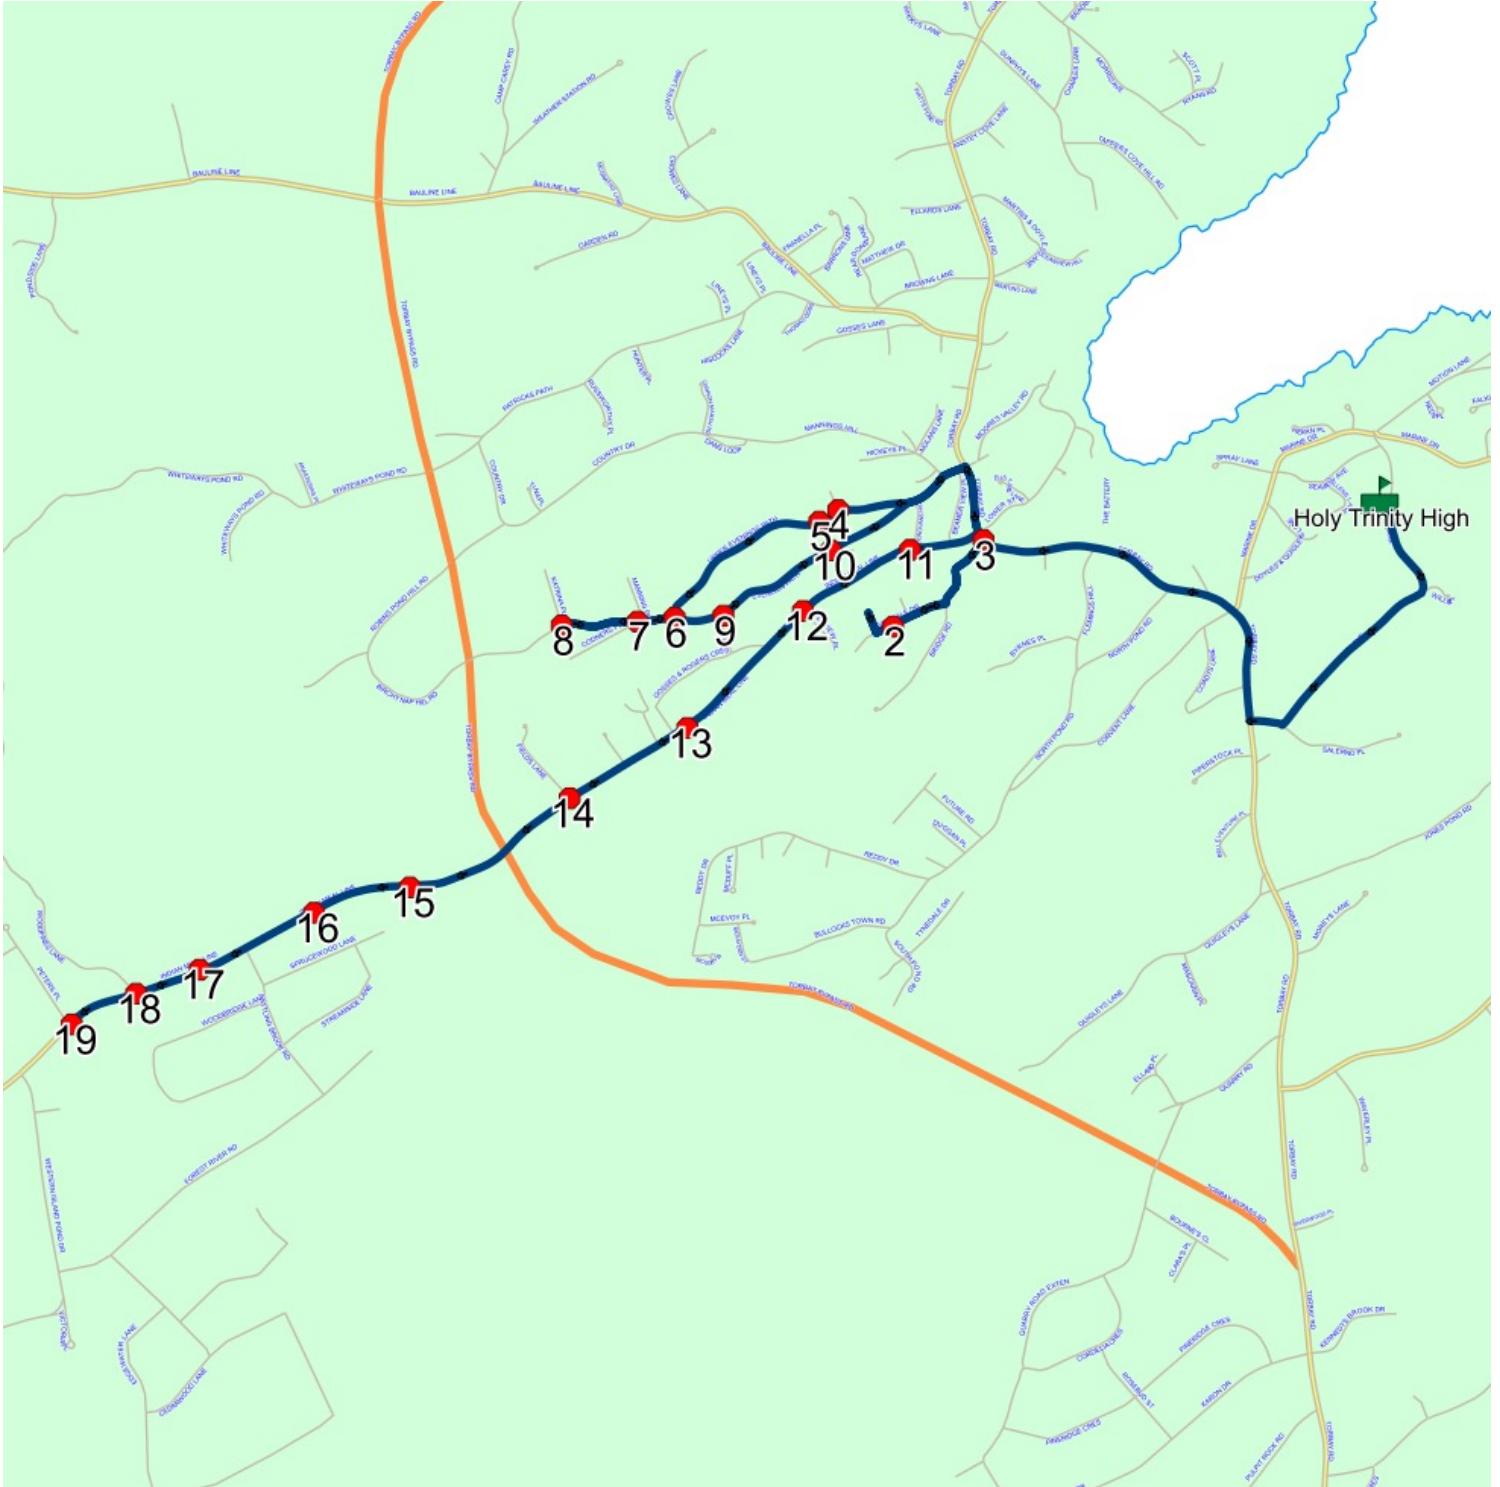

Route: 17-135-13 Run: 17-135-13A PM

Route: 17-135-13

Operator: Executive Taxi Ltd.

Vehicle: 17-135-13

Description:

Schools: Holy Trinity High (368)

Run: 17-135-13A PM

Schools: Holy Trinity High

#	Arrival	Departure	Description
1	3:05 PM	3:20 PM	Holy Trinity High Driveway
2	3:24 PM	3:25 PM	15 RIVERDALE DR
3	3:30 PM		Torbay Rd @ Birdge Rd
4	3:32 PM		Upper Evenings Path @ Jens PI
5	3:33 PM		50 UPPER EVENINGS PATH; TORBAY; A1K
6	3:34 PM		Evenings Path @ Upper Evenings Path
7	3:35 PM		BIRCHY NAP HILL RD; TORBAY & CODNERS PL; TORBAY
8	3:36 PM		BIRCHY NAP HILL RD; TORBAY & KATRINA PL; TORBAY
9	3:39 PM	3:40 PM	101 EVENINGS PATH; TORBAY; A1K
10	3:40 PM	3:41 PM	Evenings Path @ Texas PI
11	3:43 PM	3:44 PM	#30 Indian Meal Line
12	3:44 PM	3:45 PM	Indian Meal Line @ Riverview PI
13	3:46 PM		154 INDIAN MEAL LINE; TORBAY; A1K
14	3:47 PM	3:48 PM	Indian Meal Line @ Fields Lane
15	3:49 PM		265 INDIAN MEAL LINE; TORBAY; A1K
16	3:50 PM		303 INDIAN MEAL LINE; TORBAY; A1K
17	3:51 PM		355 INDIAN MEAL LINE
18	3:52 PM		Indian Meal Line @ Woodfines Lane
19	3:53 PM		413 INDIAN MEAL LINE

Route: 17-135-13 Run: 17-135-13A PM