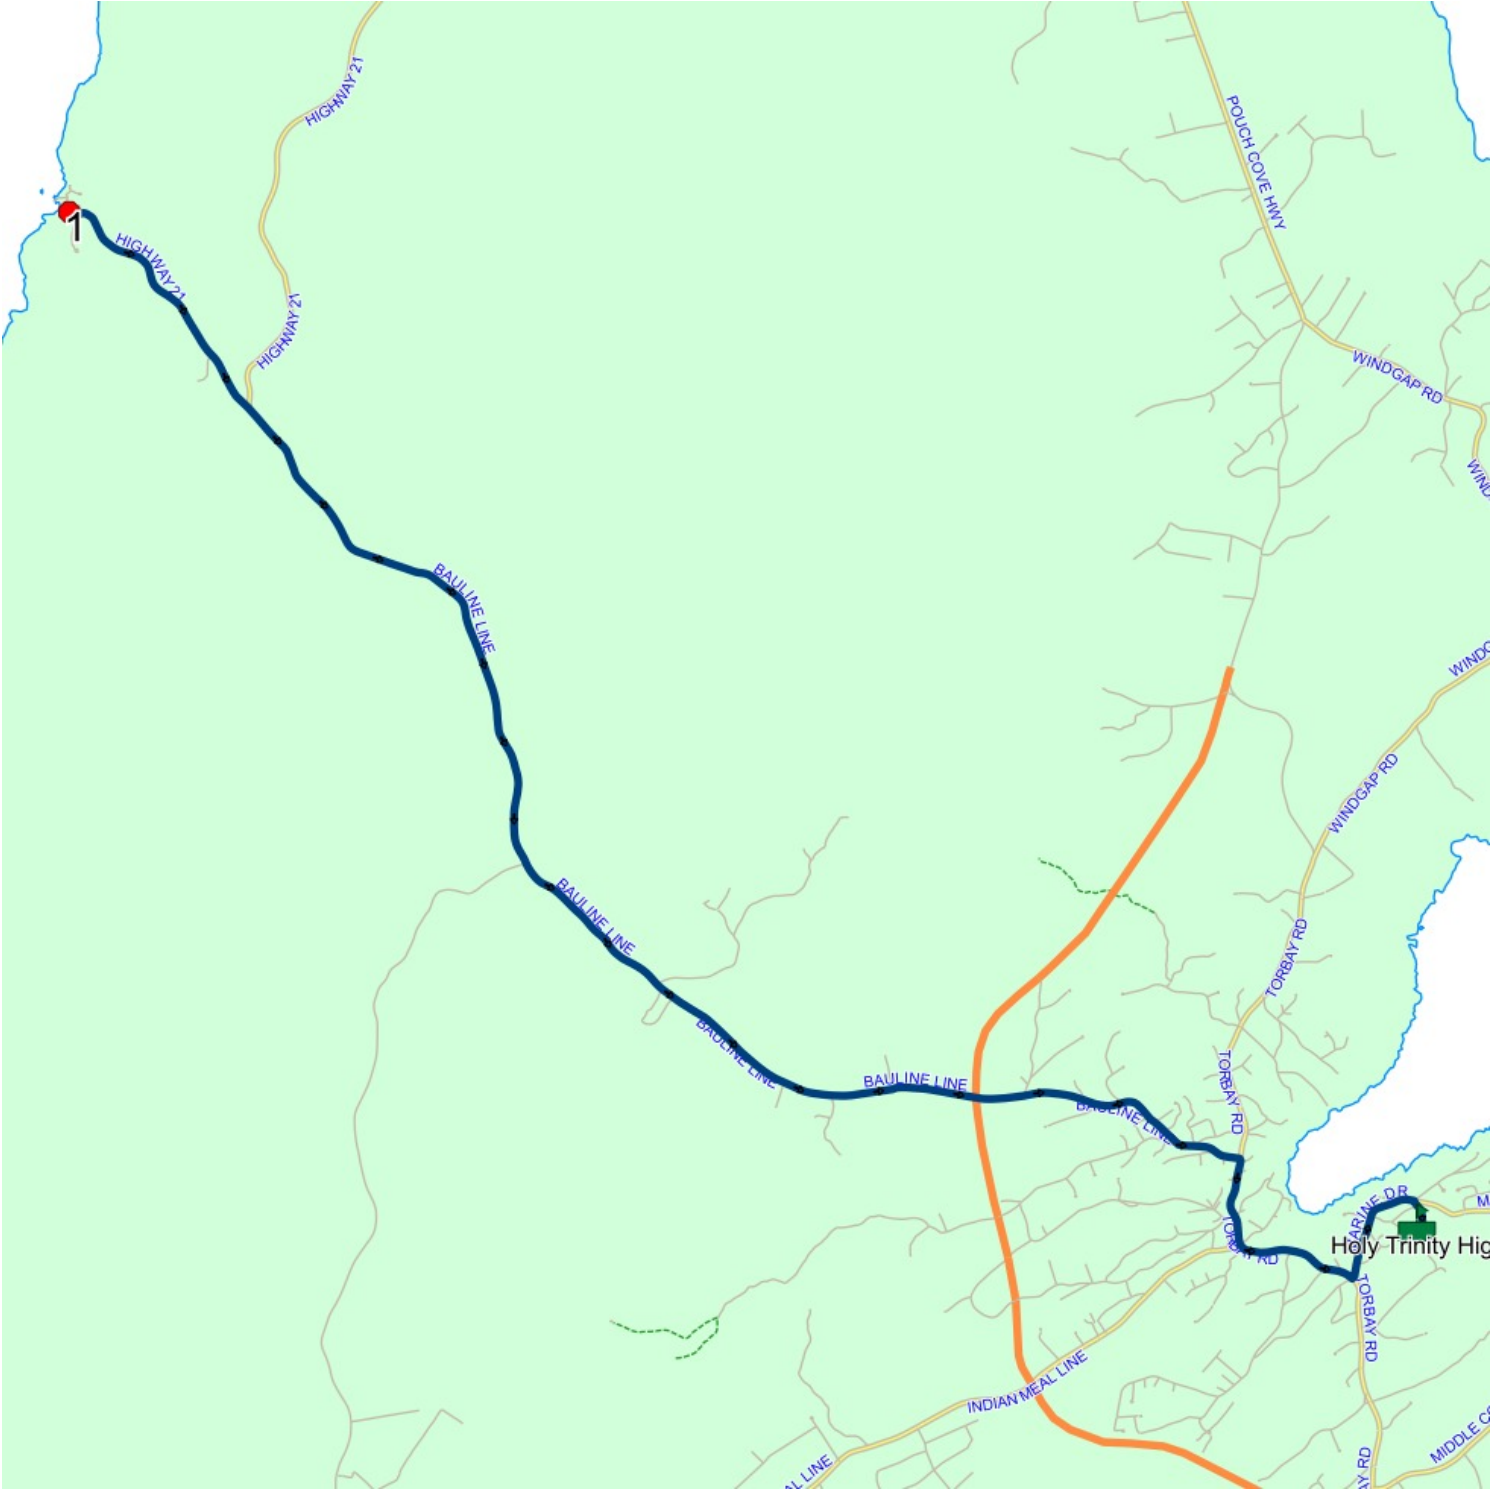

Route: 23-005-1 Run: 23-005-1A AM

Route: 23-005-1

Operator: Executive Taxi Ltd.

Vehicle: 23-005-1

Description:

Schools: Holy Trinity High (368)

Run: 23-005-1A AM

Schools: Holy Trinity High :

2024-06-30

#	Arrival	Departure	Description
1		8:38 AM	#21 Main St
2	8:55 AM	8:56 AM	Holy Trinity High Driveway

Route: 23-005-1 Run: 23-005-1A AM