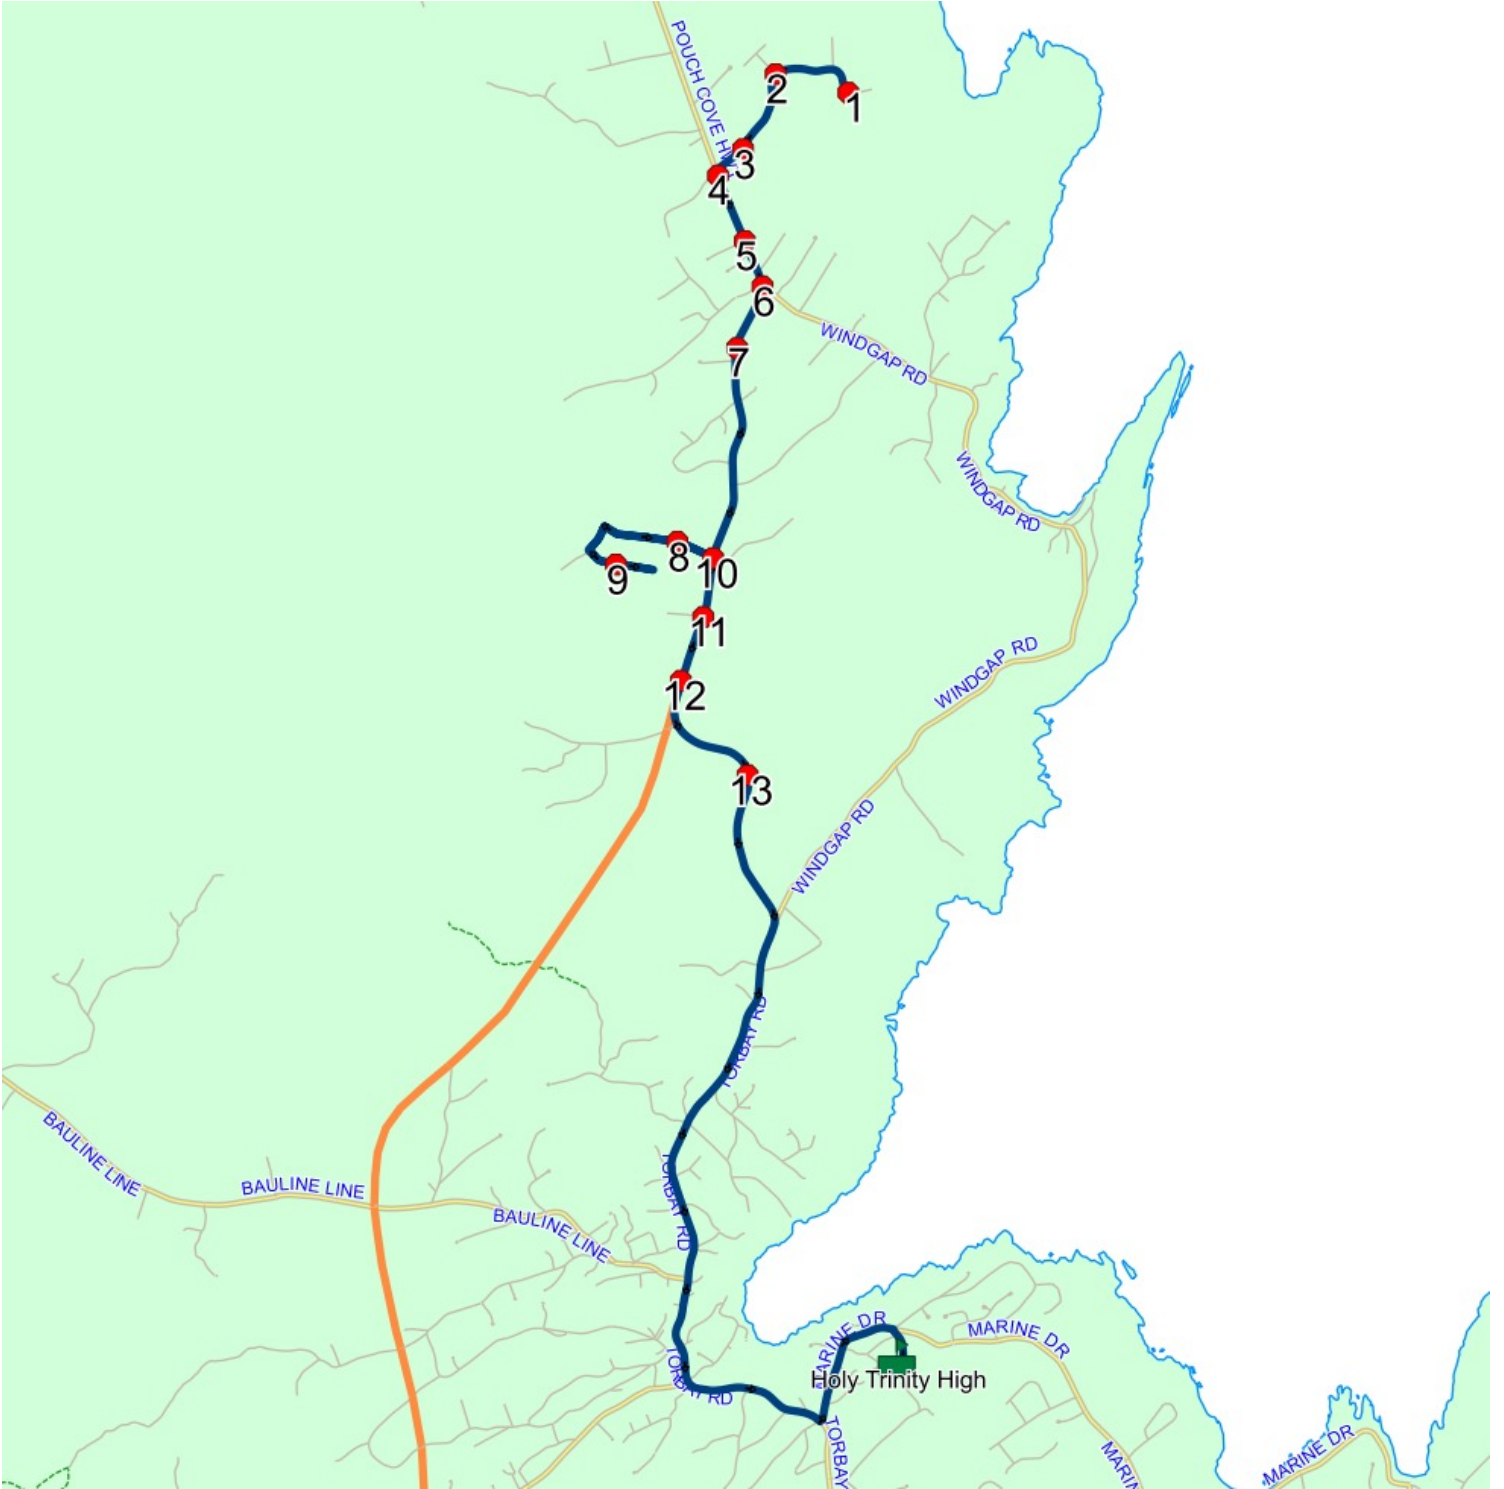

Route: 17-135-4 Run: 17-135-4A AM

Route: 17-135-4

Operator: Executive Taxi Ltd.

Vehicle: 17-135-4

Description:

Schools: Holy Trinity High (368)

Run: 17-135-4A AM

Schools: Holy Trinity High

#	Arrival	Departure	Description
1		8:28 AM	#138 Red Head Rd
2	8:29 AM	8:30 AM	Red Head Rd @ Hannahs Rd
3		8:31 AM	20 RED HEAD RD; FLATROCK; A1K
4	8:32 AM	8:33 AM	Pouch Cove Hwy @ Jessies Pl
5	8:33 AM	8:34 AM	Pouch Cove Hwy @ Hawkins Pl
6	8:34 AM	8:35 AM	Pouch Cove Hwy @ Deer Marsh Rd
7	8:35 AM	8:36 AM	390 POUCH COVE LINE; FLATROCK; A1K
8	8:38 AM	8:39 AM	ADMIRALS GROVE RD & DAS PL
9		8:44 AM	12 TODDS PL
10		8:46 AM	Pouch Cove Hwy @ Admirals Grove Rd
11		8:47 AM	Pouch Cove Hwy @ Jacks Pl
12		8:47 AM	#155 Pouch Cove Hwy
13		8:48 AM	1853 TORBAY RD; TORBAY; A1K
14	8:55 AM	8:57 AM	Holy Trinity High Driveway

Route: 17-135-4 Run: 17-135-4A AM