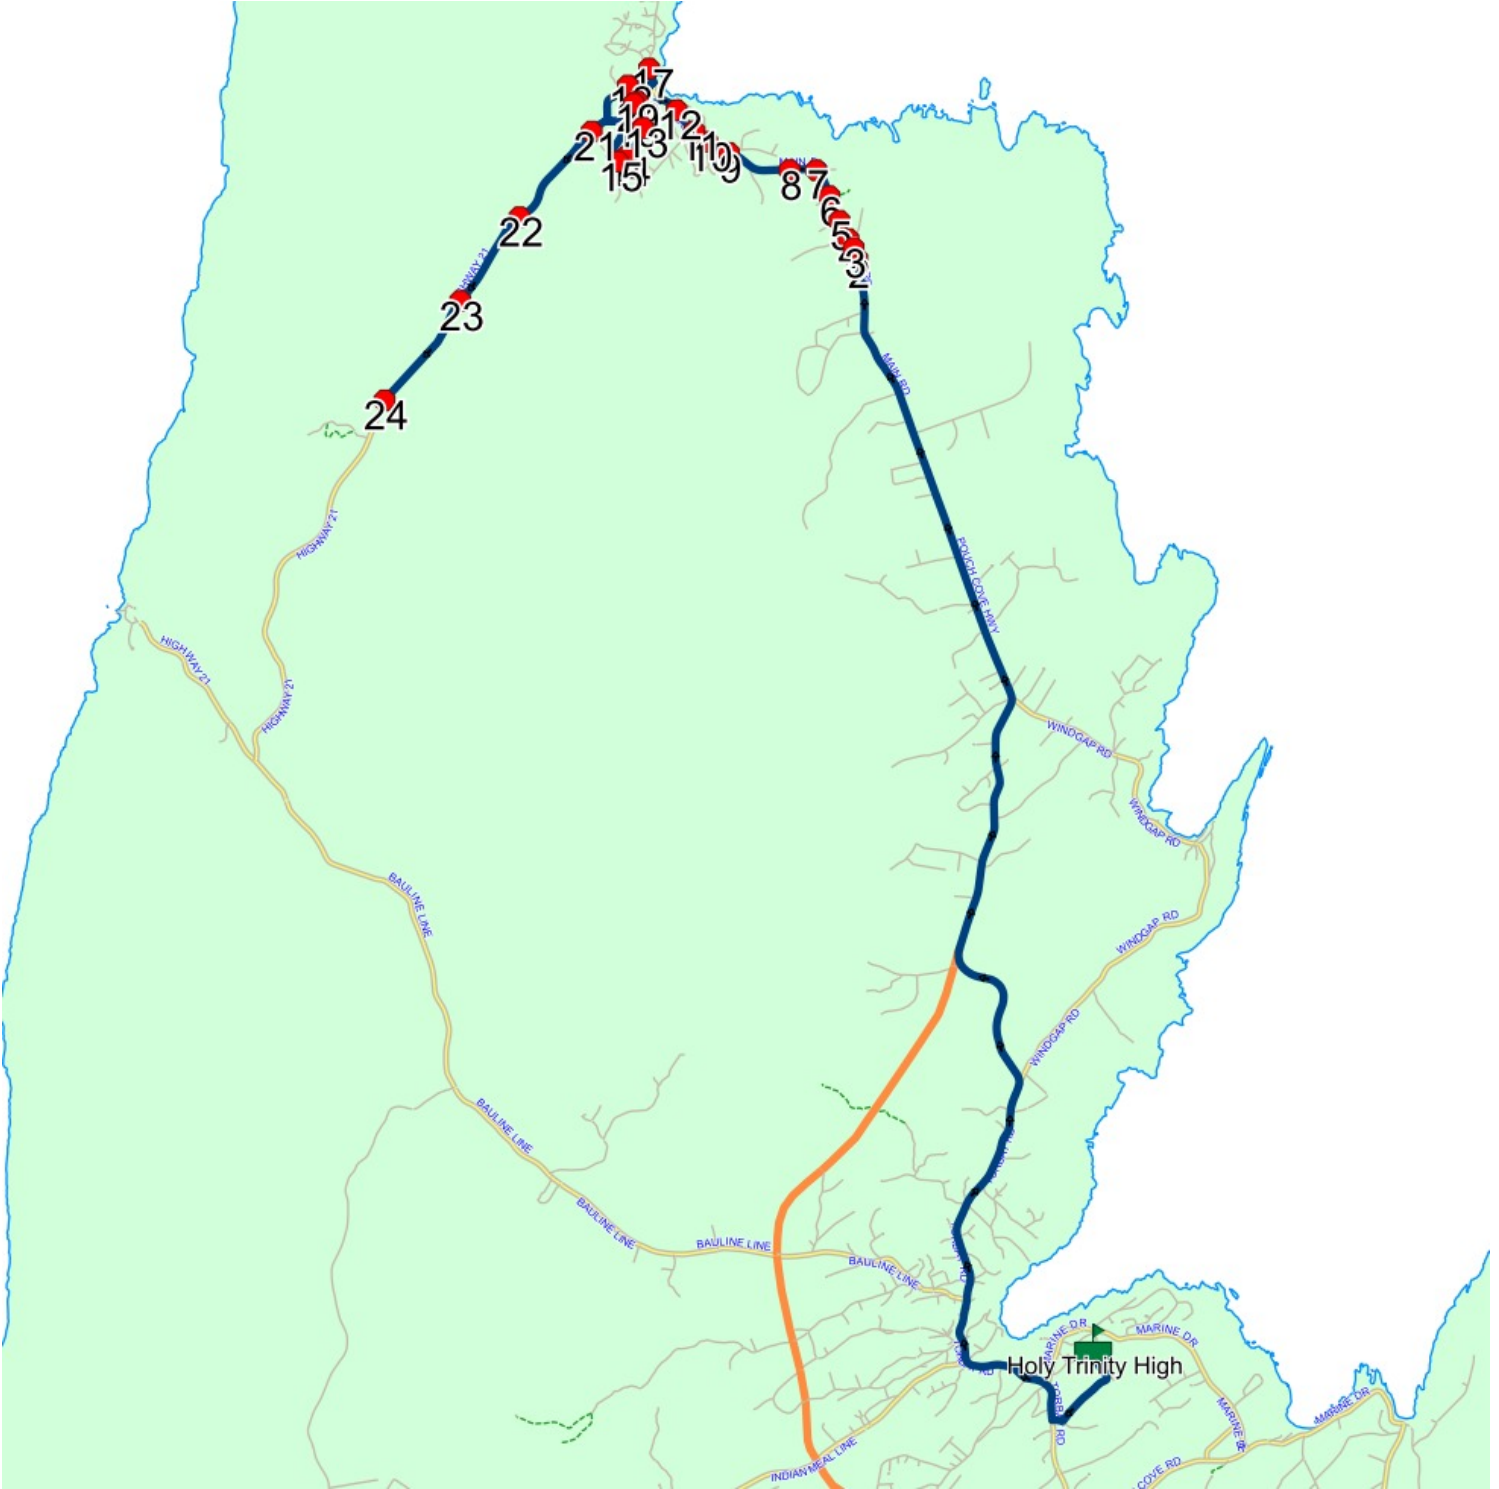

Route: 17-135-3 Run: 17-135-3A PM

Route: 17-135-3

Operator: Executive Taxi Ltd.

Vehicle: 17-135-3

Description:

Schools: Holy Trinity High (368)

Run: 17-135-3A PM

Schools: Holy Trinity High

#	Arrival	Departure	Description
1	3:05 PM	3:20 PM	Holy Trinity High Driveway
2	3:35 PM		296 MAIN RD; POUCH COVE; A1K
3	3:35 PM		MAIN RD; POUCH COVE & SHOE COVE RD; POUCH COVE
4	3:36 PM		Main Rd @ Murrins Rd
5	3:36 PM	3:37 PM	Main Rd @ McNoel Pl
6	3:37 PM	3:38 PM	371 MAIN RD; POUCH COVE; A1K
7	3:38 PM		MAIN RD & DIAMONDS RD
8	3:39 PM		471 MAIN RD; POUCH COVE; A1K
9	3:40 PM	3:41 PM	Pouch Cove Hwy @ Old Rd
10	3:41 PM		Main Rd @ Birch Hill
11	3:42 PM		Main Rd @ Marsh Rd
12	3:42 PM	3:43 PM	MAIN RD; POUCH COVE & EVANS HILL; POUCH COVE
13	3:44 PM	3:45 PM	59 BUTLERS RD; POUCH COVE; A0A
14	3:46 PM		Evans Rd @ Butlers Rd
15	3:46 PM	3:47 PM	10 GULLEY RD; POUCH COVE; A1K
16	3:48 PM	3:49 PM	78 GULLEY RD; POUCH COVE; A0A
17	3:50 PM	3:51 PM	Main Rd @ Gruchys Hill
18	3:53 PM		#144 Town Cir
19	3:55 PM		983 HIGHWAY 21 : 2026-06-30
20	3:55 PM	3:56 PM	974 HIGHWAY 21; POUCH COVE; A0A
21	3:59 PM		934 HIGHWAY 21; POUCH COVE; A0A
22	4:00 PM	4:01 PM	#782 Pouch Cove Line
23	4:02 PM		#643 Pouch Cove Line
24	4:04 PM		475 HIGHWAY 21; POUCH COVE; A1K

Route: 17-135-3 Run: 17-135-3A PM