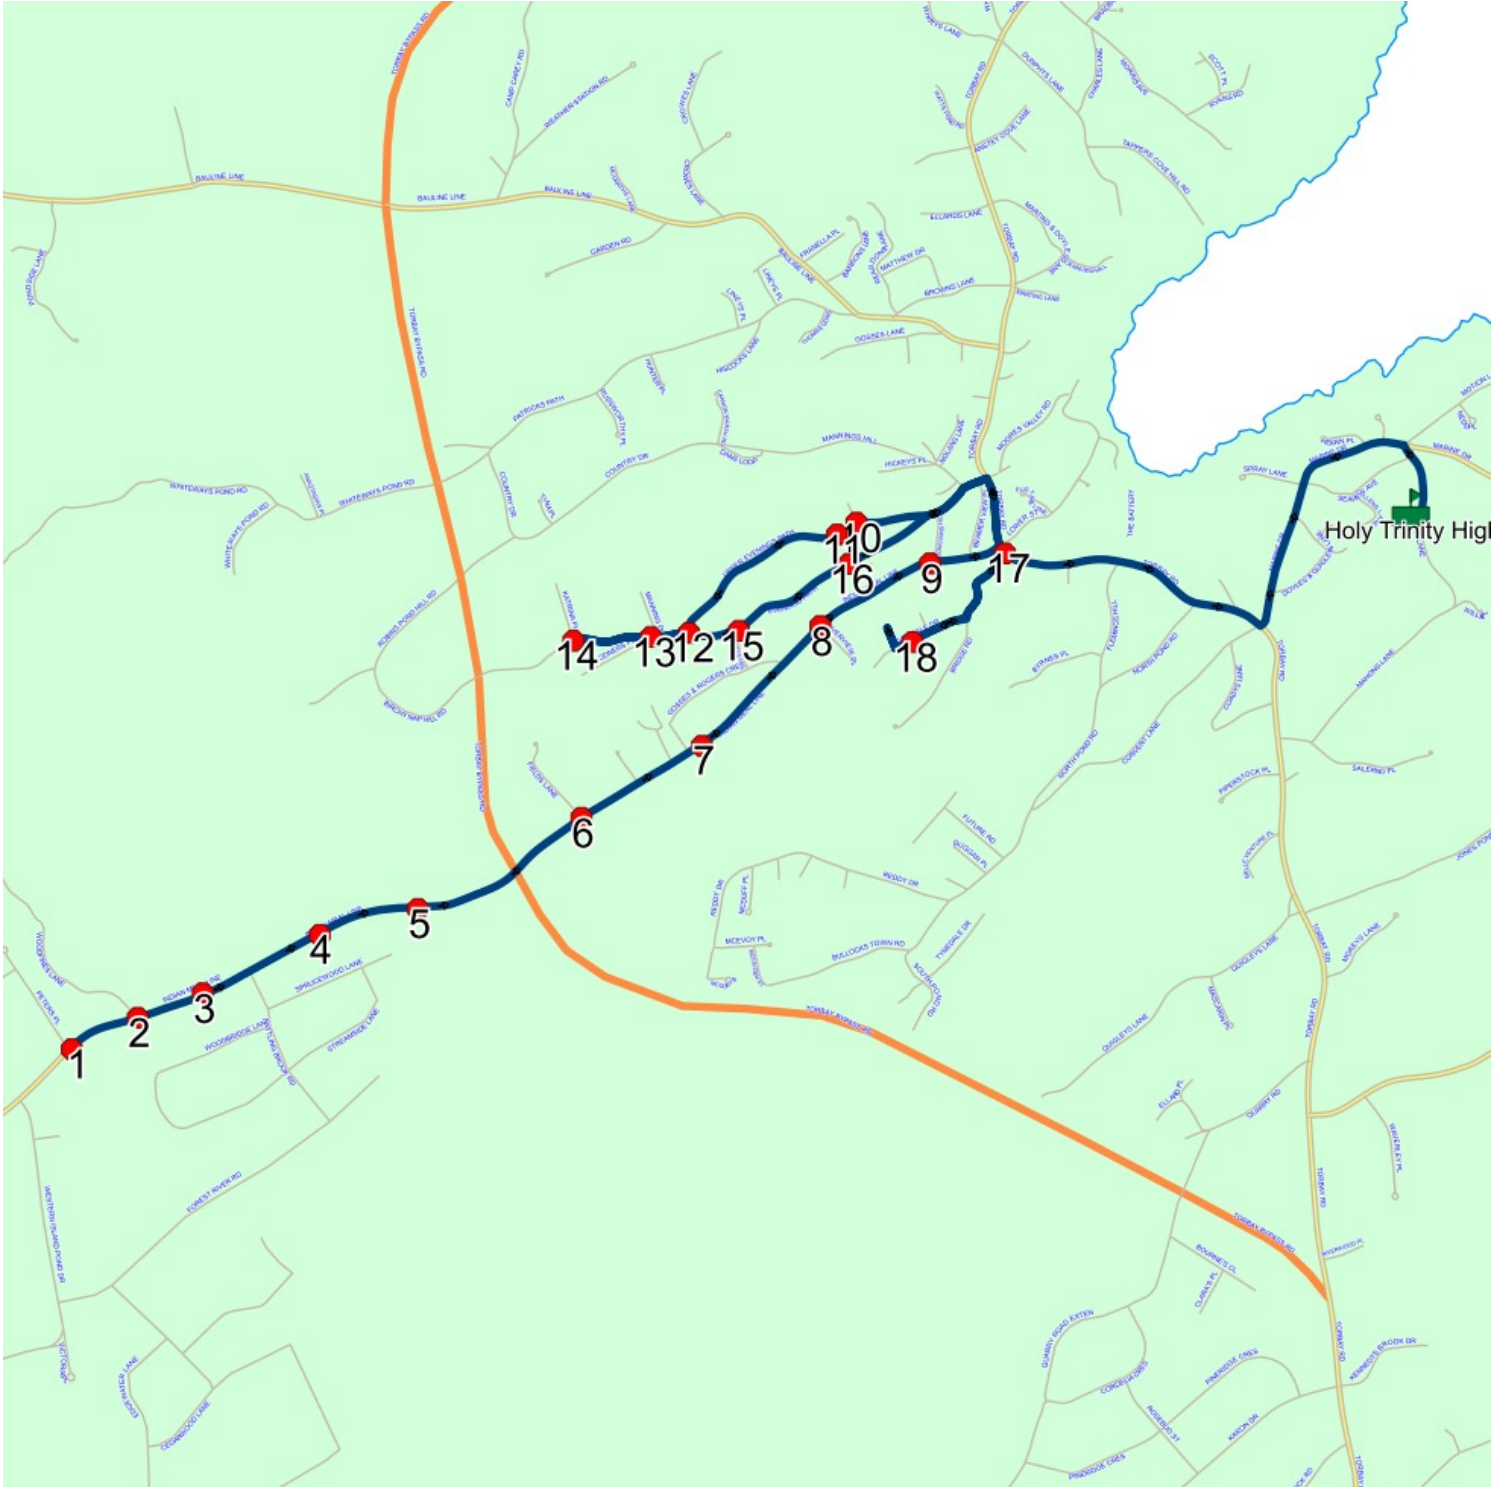

Route: 17-135-13 Run: 17-135-13A AM

Route: 17-135-13

Operator: Executive Taxi Ltd.

Vehicle: 17-135-13

Description:

Schools: Holy Trinity High (368)

Run: 17-135-13A AM

Schools: Holy Trinity High

#	Arrival	Departure	Description
1		8:24 AM	413 INDIAN MEAL LINE
2		8:25 AM	Indian Meal Line @ Woodfines Lane
3		8:26 AM	355 INDIAN MEAL LINE
4		8:27 AM	303 INDIAN MEAL LINE; TORBAY; A1K
5		8:28 AM	265 INDIAN MEAL LINE; TORBAY; A1K
6	8:29 AM	8:30 AM	Indian Meal Line @ Fields Lane
7	8:30 AM	8:31 AM	154 INDIAN MEAL LINE; TORBAY; A1K
8		8:32 AM	Indian Meal Line @ Riverview Pl
9		8:33 AM	#30 Indian Meal Line
10		8:36 AM	Upper Evenings Path @ Jens Pl
11	8:36 AM	8:37 AM	50 UPPER EVENINGS PATH; TORBAY; A1K
12	8:37 AM	8:38 AM	Evenings Path @ Upper Evenings Path
13	8:38 AM	8:39 AM	BIRCHY NAP HILL RD; TORBAY & CODNERS PL; TORBAY
14		8:39 AM	BIRCHY NAP HILL RD; TORBAY & KATRINA PL; TORBAY
15	8:42 AM	8:43 AM	101 EVENINGS PATH; TORBAY; A1K
16	8:43 AM	8:44 AM	Evenings Path @ Texas Pl
17		8:45 AM	Torbay Rd @ Birdge Rd
18	8:50 AM	8:51 AM	15 RIVERDALE DR
19	8:55 AM	8:57 AM	Holy Trinity High Driveway

Route: 17-135-13 Run: 17-135-13A AM