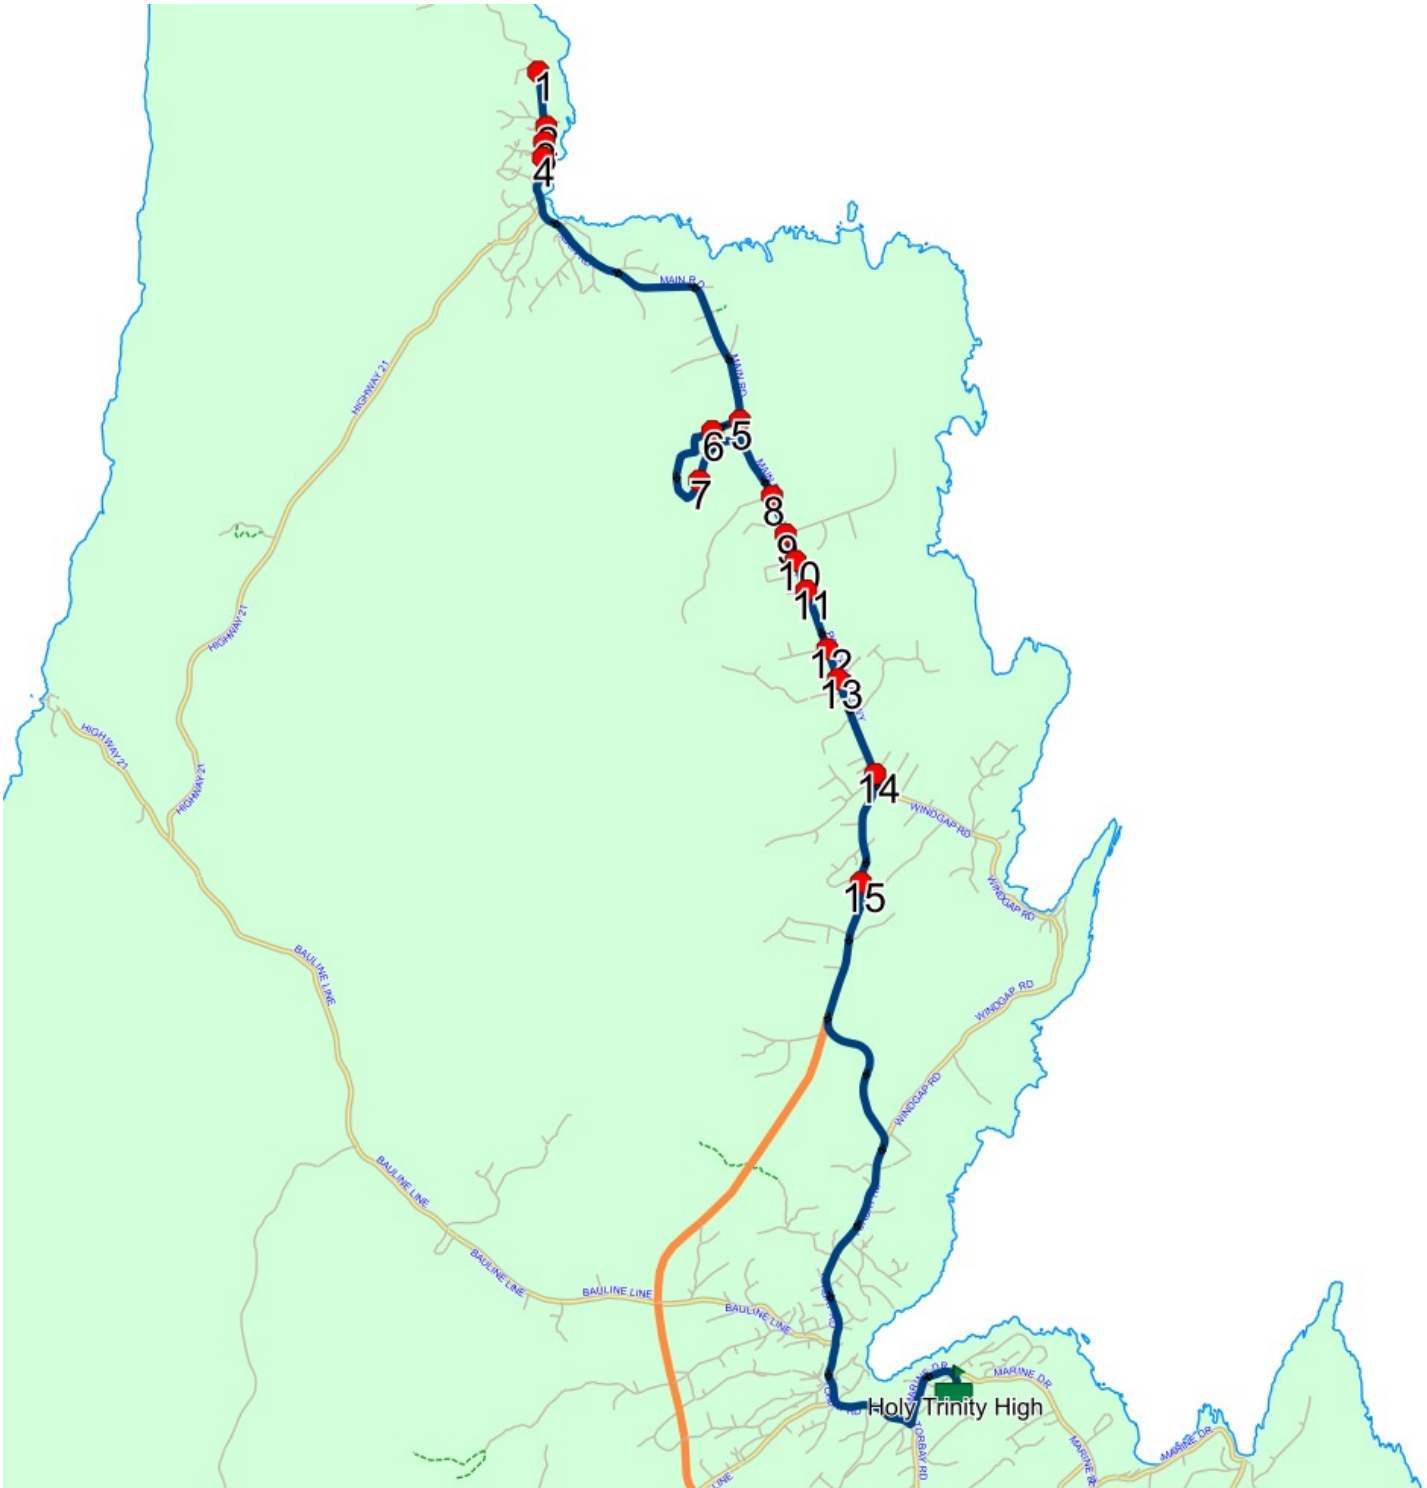

Route: 23-218-1 Run: 23-218-1A AM

Route: 23-218-1 Operator: Dave Gulliver Cabs Ltd.

Vehicle: 23-218-1

Description:

Schools: Holy Trinity High (368)

Run: 23-218-1A AM

Schools: Holy Trinity High

#	Arrival	Departure	Description
1	8:21 AM	8:22 AM	Main Road @ Hudsons Lane
2		8:23 AM	Main Rd @ Mundys Rd
3		8:24 AM	Main Rd @ Goulds Rd
4	8:24 AM	8:25 AM	Main Rd @ Connors Hill
5		8:30 AM	Main Rd @ Walls Rd
6		8:31 AM	27 WALLS RD; POUCH COVE; A1K
7	8:35 AM	8:36 AM	47 VALE DR; POUCH COVE; A1K
8		8:38 AM	Main Rd @ Cameron Pl
9		8:39 AM	Pouch Cove Hwy @ Satellite Rd
10		8:40 AM	Pouch Cove Hwy @ Foley Cres
11	8:40 AM	8:41 AM	Pouch Cove Hwy @ Lawrence Lane
12	8:41 AM	8:42 AM	Pouch Cove Hwy @ Avalia Dr
13	8:42 AM	8:43 AM	Pouch Cove Hwy @ Philips Pl
14		8:44 AM	POUCH COVE HWY; FLATROCK & SANKIES LINE; FLATROCK
15	8:45 AM	8:46 AM	Pouch Cove Hwy @ Admirals View Rd
16	8:55 AM	8:57 AM	Holy Trinity High Driveway

Effective: 2024-09-18

Route: 23-218-1 Run: 23-218-1A AM