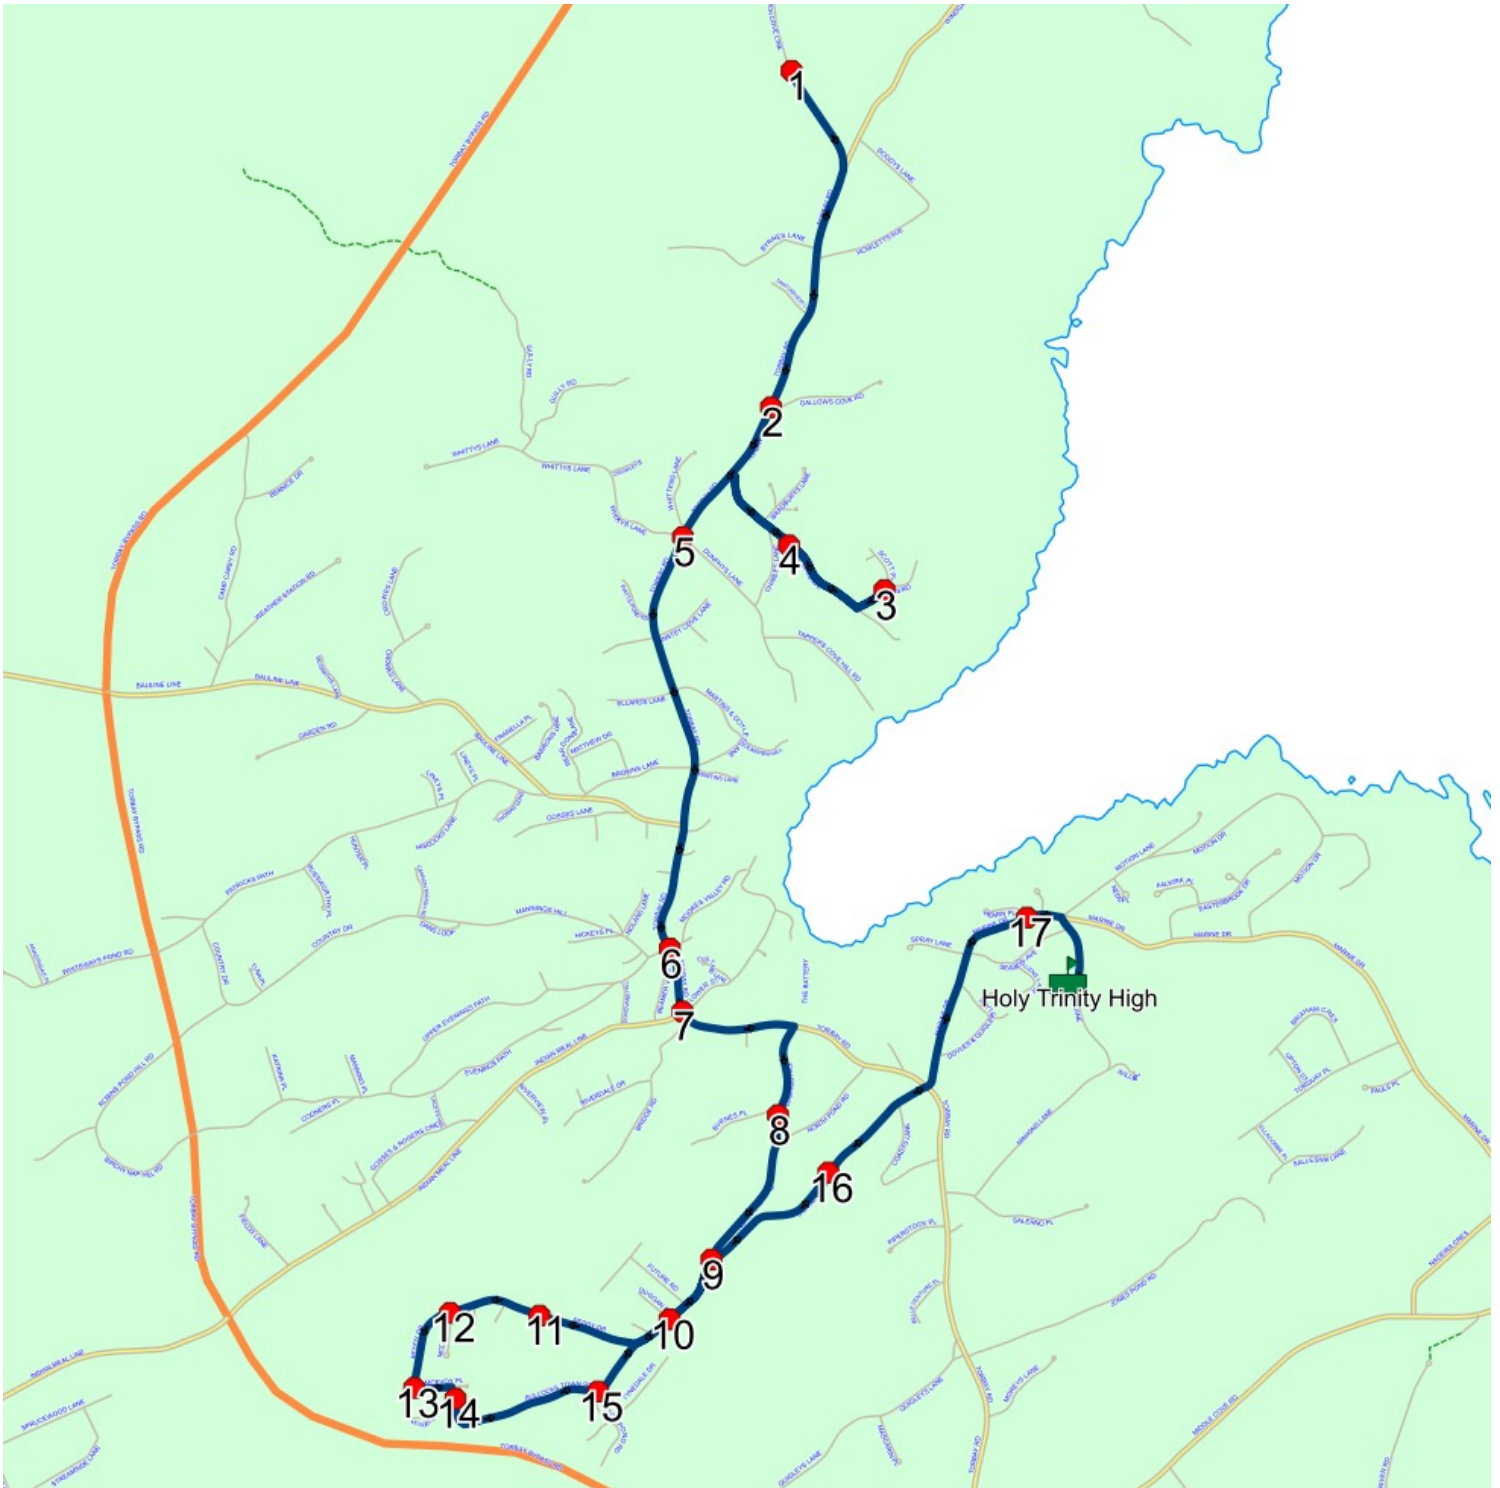

Route: 17-135-5 Run: 17-135-5A AM

Route: 17-135-5

Operator: Executive Taxi Ltd.

Vehicle: 17-135-5

Description:

Schools: Holy Trinity High (368)

Run: 17-135-5A AM

Schools: Holy Trinity High

#	Arrival	Departure	Description
1		8:30 AM	1784 TORBAY RD; TORBAY; A1K
2	8:31 AM	8:32 AM	Torbay Rd @ Gallows Cove Rd
3	8:34 AM	8:35 AM	#7 Ryans Rd
4		8:36 AM	#42 Morris Ave
5		8:37 AM	TORBAY RD; TORBAY & DUNPHYS LANE; TORBAY
6		8:39 AM	Torbay Rd @ Moores Valley Rd
7		8:39 AM	TORBAY RD & LOWER ST
8	8:40 AM	8:41 AM	FLEMINGS HILL; TORBAY & BYRNES PL; TORBAY
9		8:42 AM	NORTH POND RD; TORBAY & CONVENT LANE; TORBAY
10		8:43 AM	North Pond Rd @ Duggan PI
11		8:44 AM	Reddy Dr @ McArthur PI
12		8:45 AM	Reddy Dr @ McDuff PI
13		8:46 AM	Redd Dr @ McEvoy PI
14		8:47 AM	3 MCFAYDEN ST; TORBAY; A1K
15		8:49 AM	Bullockstown Rd @ South Pond Rd
16	8:51 AM	8:52 AM	42 CONVENT LANE; TORBAY
17		8:54 AM	MARINE DR; TORBAY & HEARN PL; TORBAY
18	8:55 AM	8:57 AM	Holy Trinity High Driveway

Route: 17-135-5 Run: 17-135-5A AM