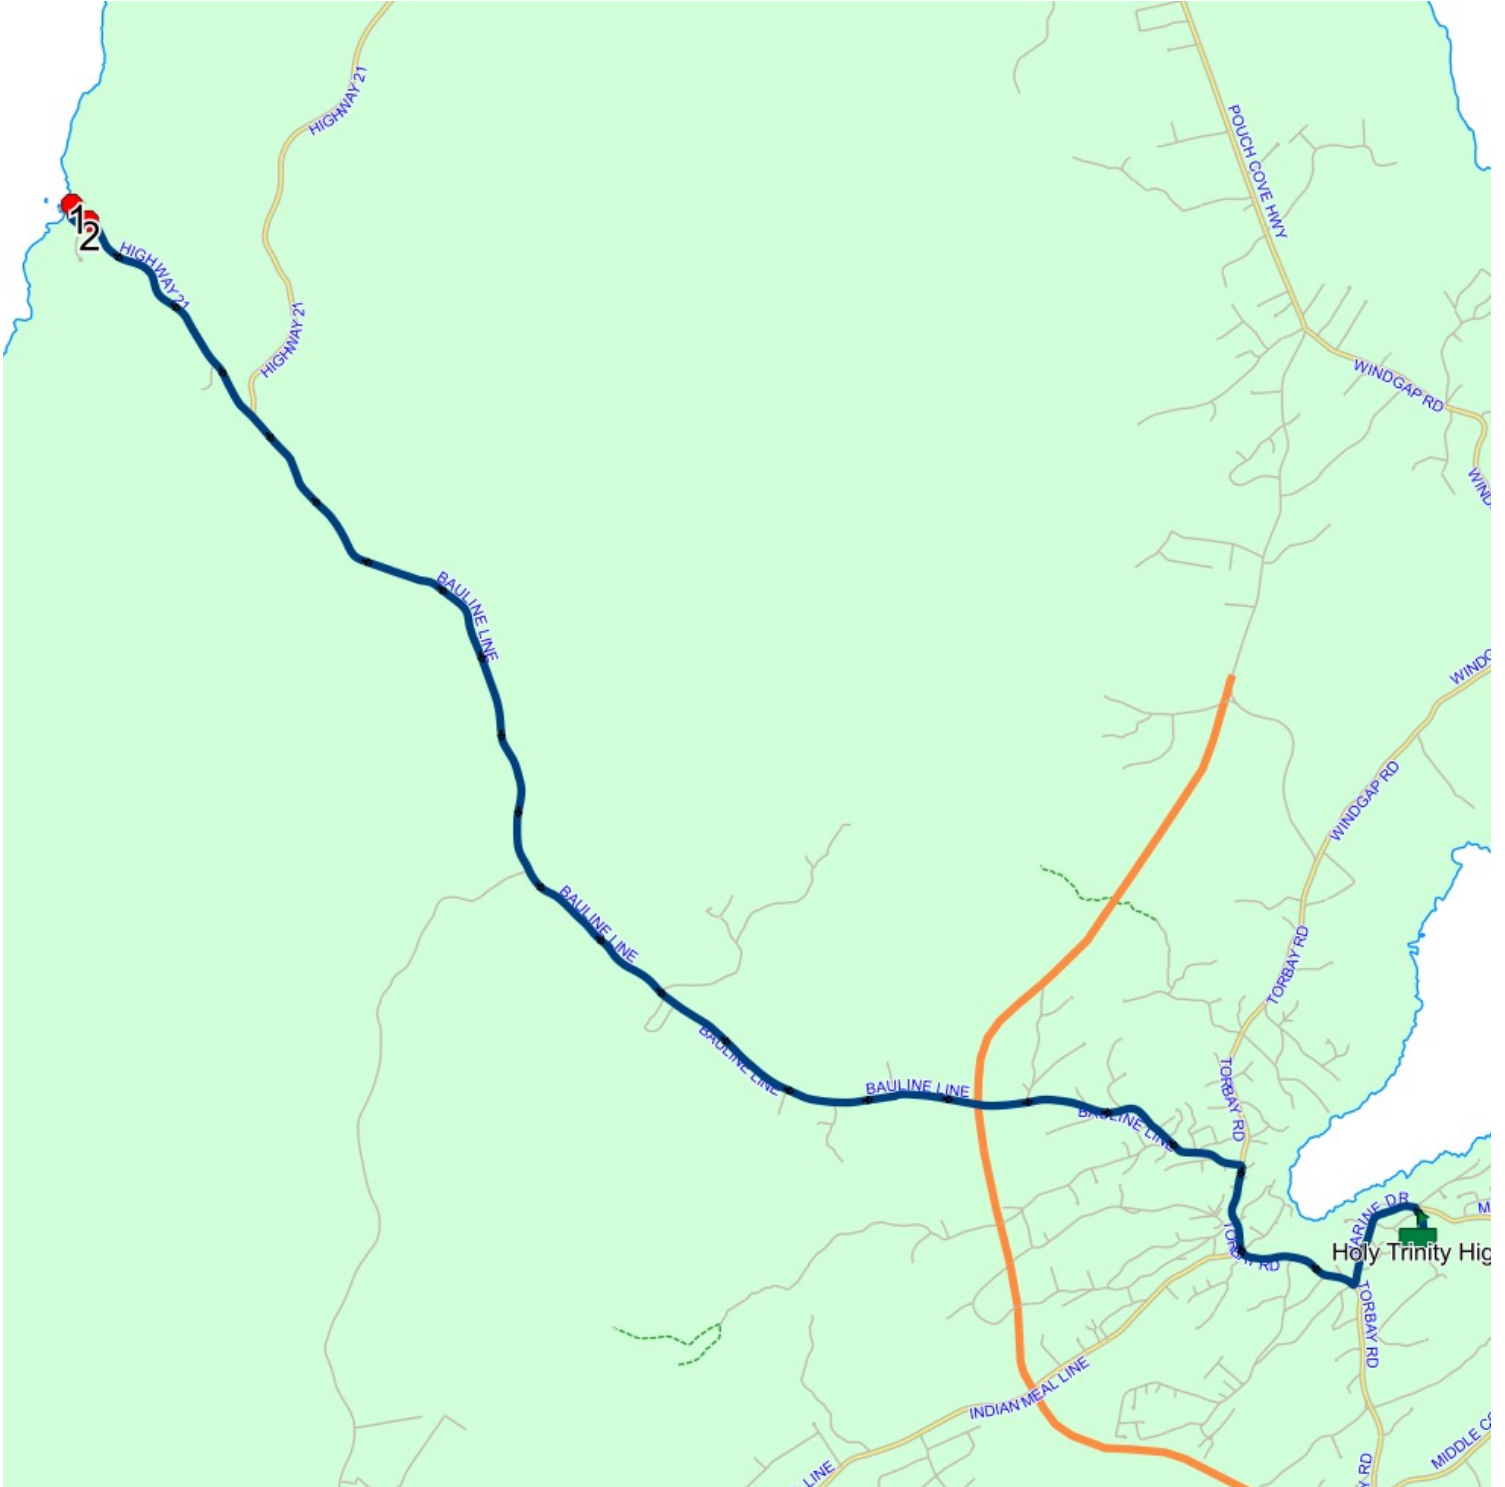

Route: 23-006-1 Run: 23-006-1A AM

Route: 23-006-1

Operator: Burse's Taxi Inc.

Vehicle: 23-006-1

Description:

Schools: Holy Trinity High (368)

Run: 23-006-1A AM

Schools: Holy Trinity High :

2024-06-30

#	Arrival	Departure	Description
1	8:37 AM	8:38 AM	44 MAIN ST; BAULINE; A1K
2		8:39 AM	Church
3	8:55 AM	8:56 AM	Holy Trinity High Driveway

Route: 23-006-1 Run: 23-006-1A AM