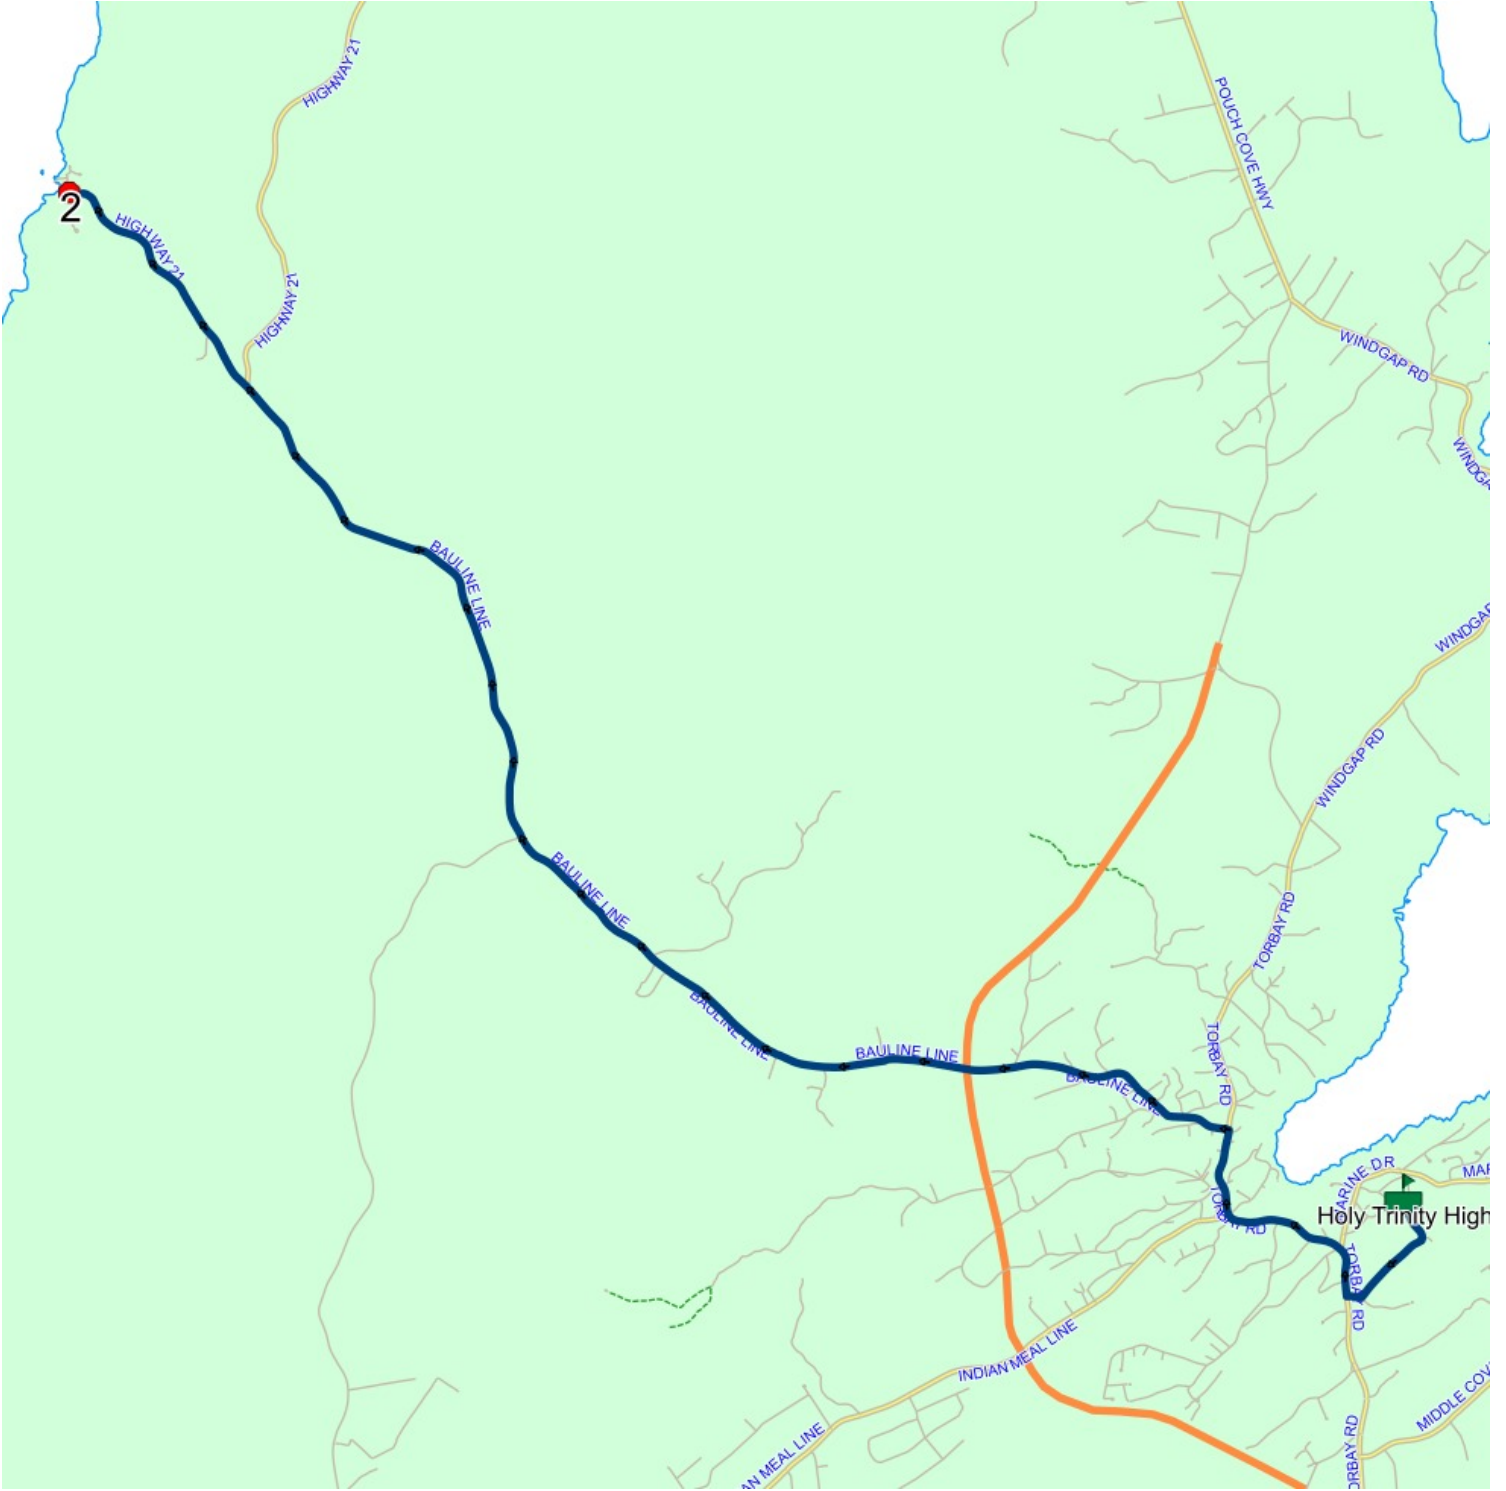

Route: 23-005-1 Run: 23-005-1A PM

Route: 23-005-1

Operator: Executive Taxi Ltd.

Vehicle: 23-005-1

Description:

Schools: Holy Trinity High (368)

Run: 23-005-1A PM

Schools: Holy Trinity High :

2024-06-30

#	Arrival	Departure	Description
1	3:05 PM	3:20 PM	Holy Trinity High Driveway
2	3:36 PM	3:37 PM	#21 Main St

Route: 23-005-1 Run: 23-005-1A PM