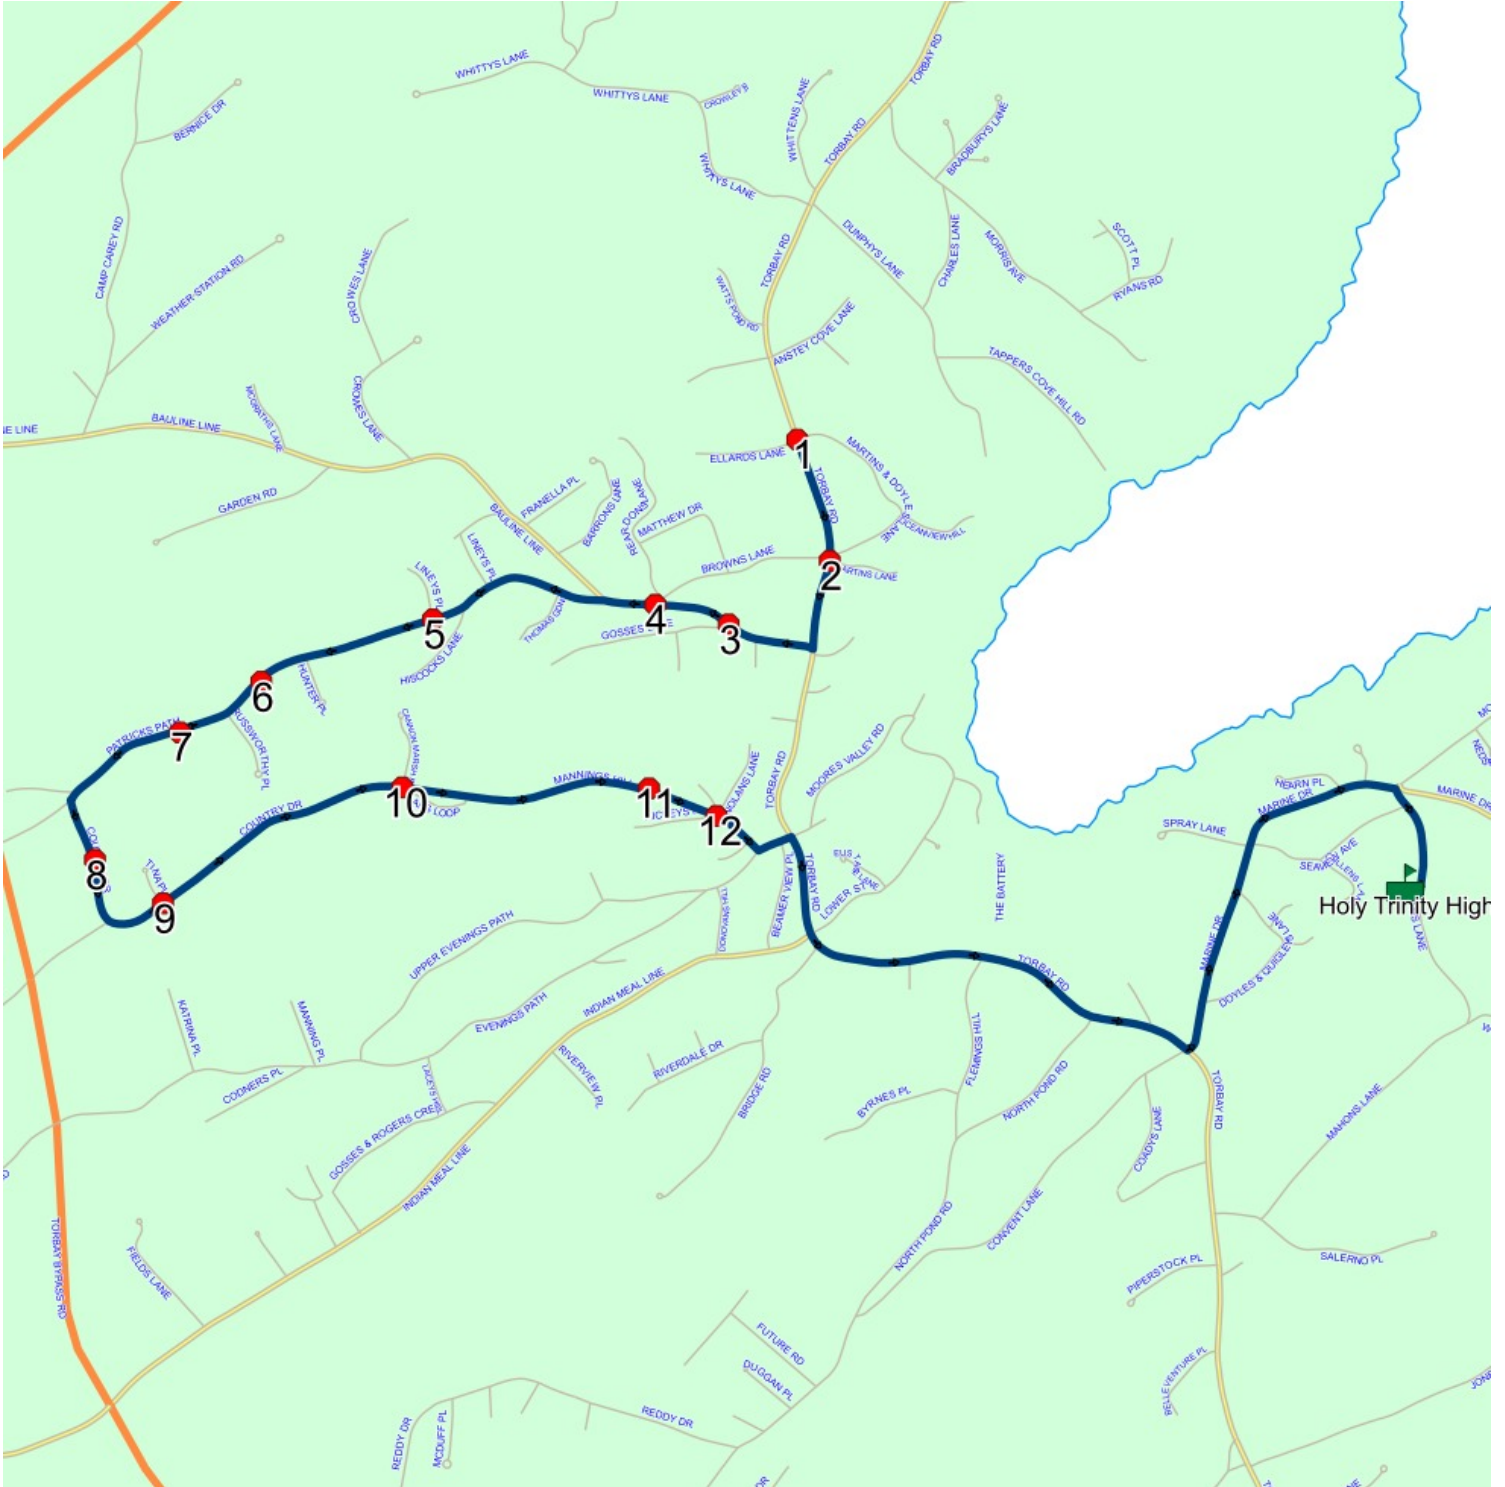

Route: 17-135-6 Run: 17-135-6A AM

Route: 17-135-6

Operator: Executive Taxi Ltd.

Vehicle: 17-135-6

Description:

Schools: Holy Trinity High (368)

Run: 17-135-6A AM

Schools: Holy Trinity High

#	Arrival	Departure	Description
1		8:39 AM	TORBAY RD & ELLARDS LANE
2		8:40 AM	TORBAY RD; TORBAY & MARTINS LANE; TORBAY
3	8:41 AM	8:42 AM	BAULINE LINE; TORBAY & GOSSES LANE; TORBAY
4		8:42 AM	Bauline Line @ Browns Lane
5	8:43 AM	8:44 AM	Patricks Path @ Lineys PI
6	8:44 AM	8:45 AM	105 PATRICKS PATH; TORBAY; A1K
7		8:45 AM	152 PATRICKS PATH; TORBAY; A1K
8	8:46 AM	8:47 AM	206 COUNTRY DR; TORBAY; A1K
9	8:47 AM	8:48 AM	COUNTRY DR; TORBAY & TINA PL; TORBAY
10	8:48 AM	8:49 AM	COUNTRY DR; TORBAY & CANNON MARSH RD; TORBAY
11		8:50 AM	11 COUNTRY DR; TORBAY; A1K
12	8:50 AM	8:51 AM	Mannings Hill @ Hickeys PI
13	8:55 AM	8:57 AM	Holy Trinity High Driveway

Route: 17-135-6 Run: 17-135-6A AM