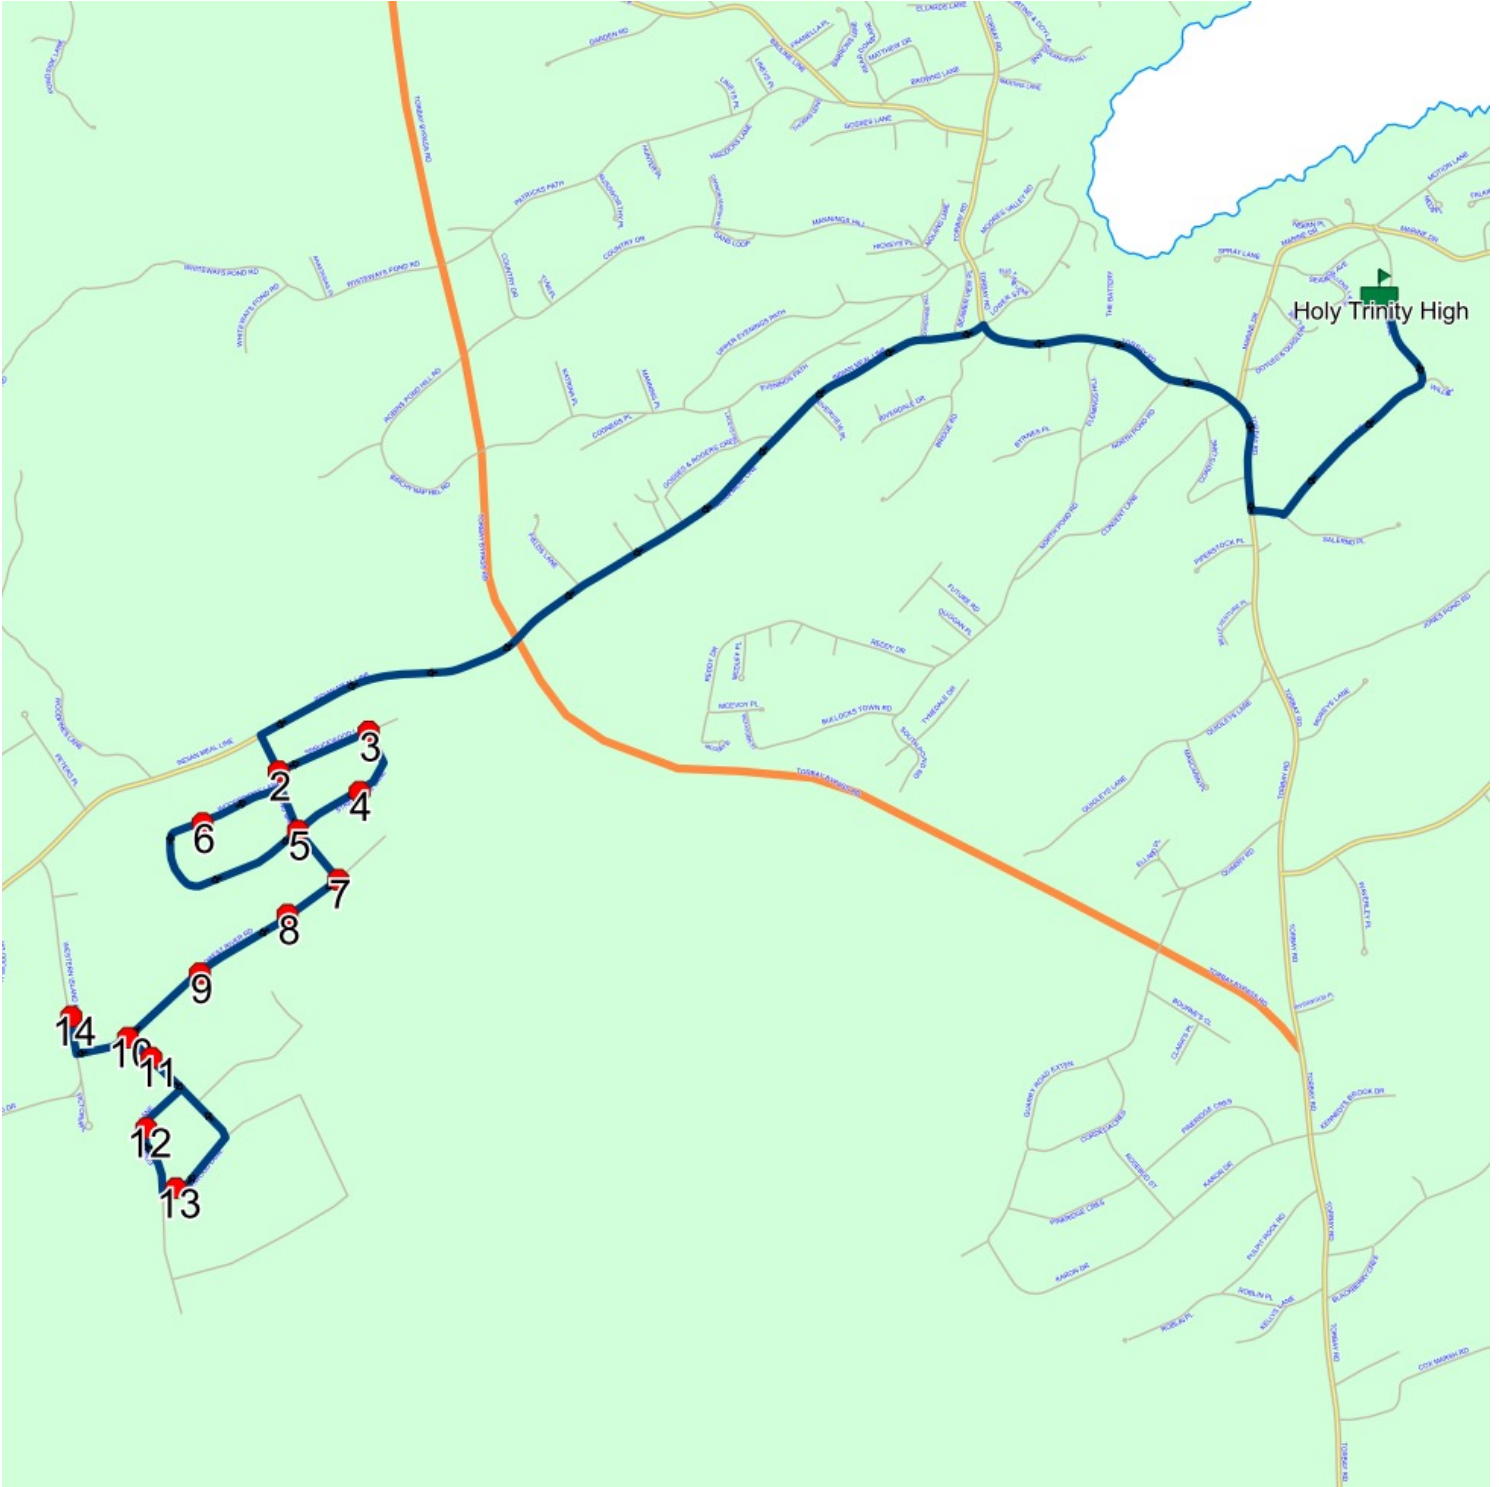

Route: 17-135-9 Run: 17-135-9A PM

Route: 17-135-9

Operator: Executive Taxi Ltd.

Vehicle: 17-135-9

Description:

Schools: Holy Trinity High (368)

Run: 17-135-9A PM

Schools: Holy Trinity High

#	Arrival	Departure	Description
1	3:05 PM	3:20 PM	Holy Trinity High Driveway
2	3:28 PM	3:29 PM	Rattling Brook Rd @ Sprucewood Lane
3	3:30 PM	3:31 PM	STREAMSIDE LANE; TORBAY & SPRUCEWOOD LANE; TORBAY
4	3:31 PM	3:32 PM	10 STREAMSIDE LANE; TORBAY; A1K
5	3:32 PM	3:33 PM	Rattling Brook Rd @ Streamside Lane
6	3:34 PM		14 WOODBRIDGE LANE
7	3:35 PM	3:36 PM	FOREST RIVER RD; TORBAY & RATTLING BROOK RD; TORBAY
8	3:36 PM	3:37 PM	#33 Forest River Rd
9	3:37 PM	3:38 PM	22 FOREST RIVER RD; TORBAY; A1K
10	3:38 PM	3:39 PM	Forest River Rd @ Captain Matthew Davis Dr
11	3:40 PM		5 CAPTAIN MATTHEW DAVIS DR; TORBAY; A1K
12	3:41 PM		#10 Edgewater Lane
13	3:42 PM	3:43 PM	3 CEDARWOOD LANE
14	3:45 PM	3:46 PM	#35 Western Island Pond Dr

Route: 17-135-9 Run: 17-135-9A PM