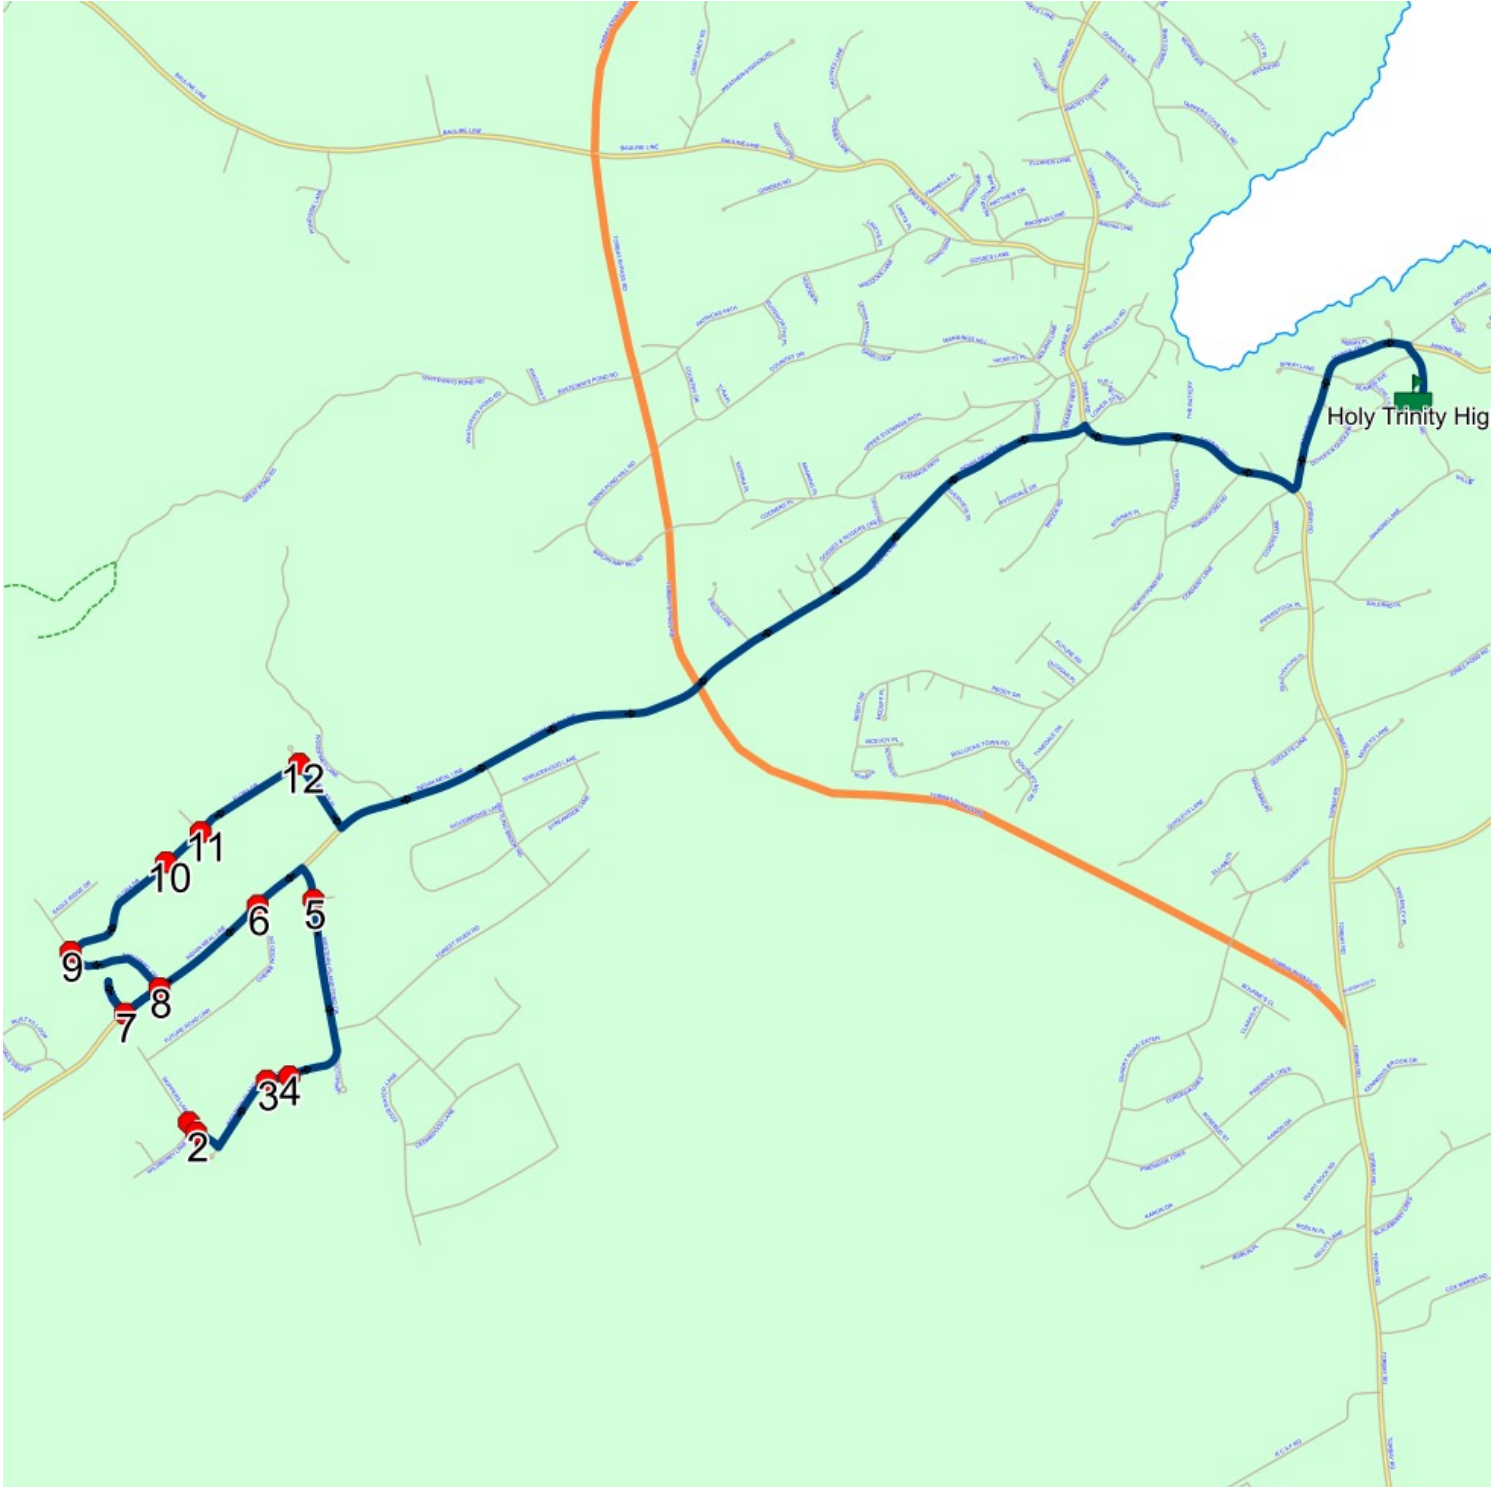

Route: 17-135-7 Run: 17-135-7A AM

Route: 17-135-7

Operator: Executive Taxi Ltd.

Vehicle: 17-135-7

Description:

Schools: Holy Trinity High (368)

Run: 17-135-7A AM

Schools: Holy Trinity High

#	Arrival	Departure	Description
1		8:28 AM	#19 Skippers Lndg
2	8:28 AM	8:29 AM	5 SKIPPERS LANDING; TORBAY; A1K
3	8:30 AM	8:31 AM	70 WESTERN ISLAND POND DR; TORBAY; A1K
4		8:31 AM	61 WESTERN ISLAND POND DR; TORBAY; A1K
5	8:32 AM	8:33 AM	WESTERN ISLAND POND DR & CONCEPTAS PL
6	8:34 AM	8:35 AM	Indian Meal Line @ Cherry Wood Dr
7		8:36 AM	Indian Meal Line @ Victor Pl
8	8:40 AM	8:41 AM	Indian Meal Line @ Nathaniel Dr
9		8:42 AM	Nathaniel Dr @ Flora Dr
10	8:43 AM	8:44 AM	#15 Flora Dr
11		8:44 AM	Flora Dr @ Scenic View Dr
12		8:45 AM	Flora Dr @ Peters Pl
13	8:55 AM	8:57 AM	Holy Trinity High Driveway

Route: 17-135-7 Run: 17-135-7A AM