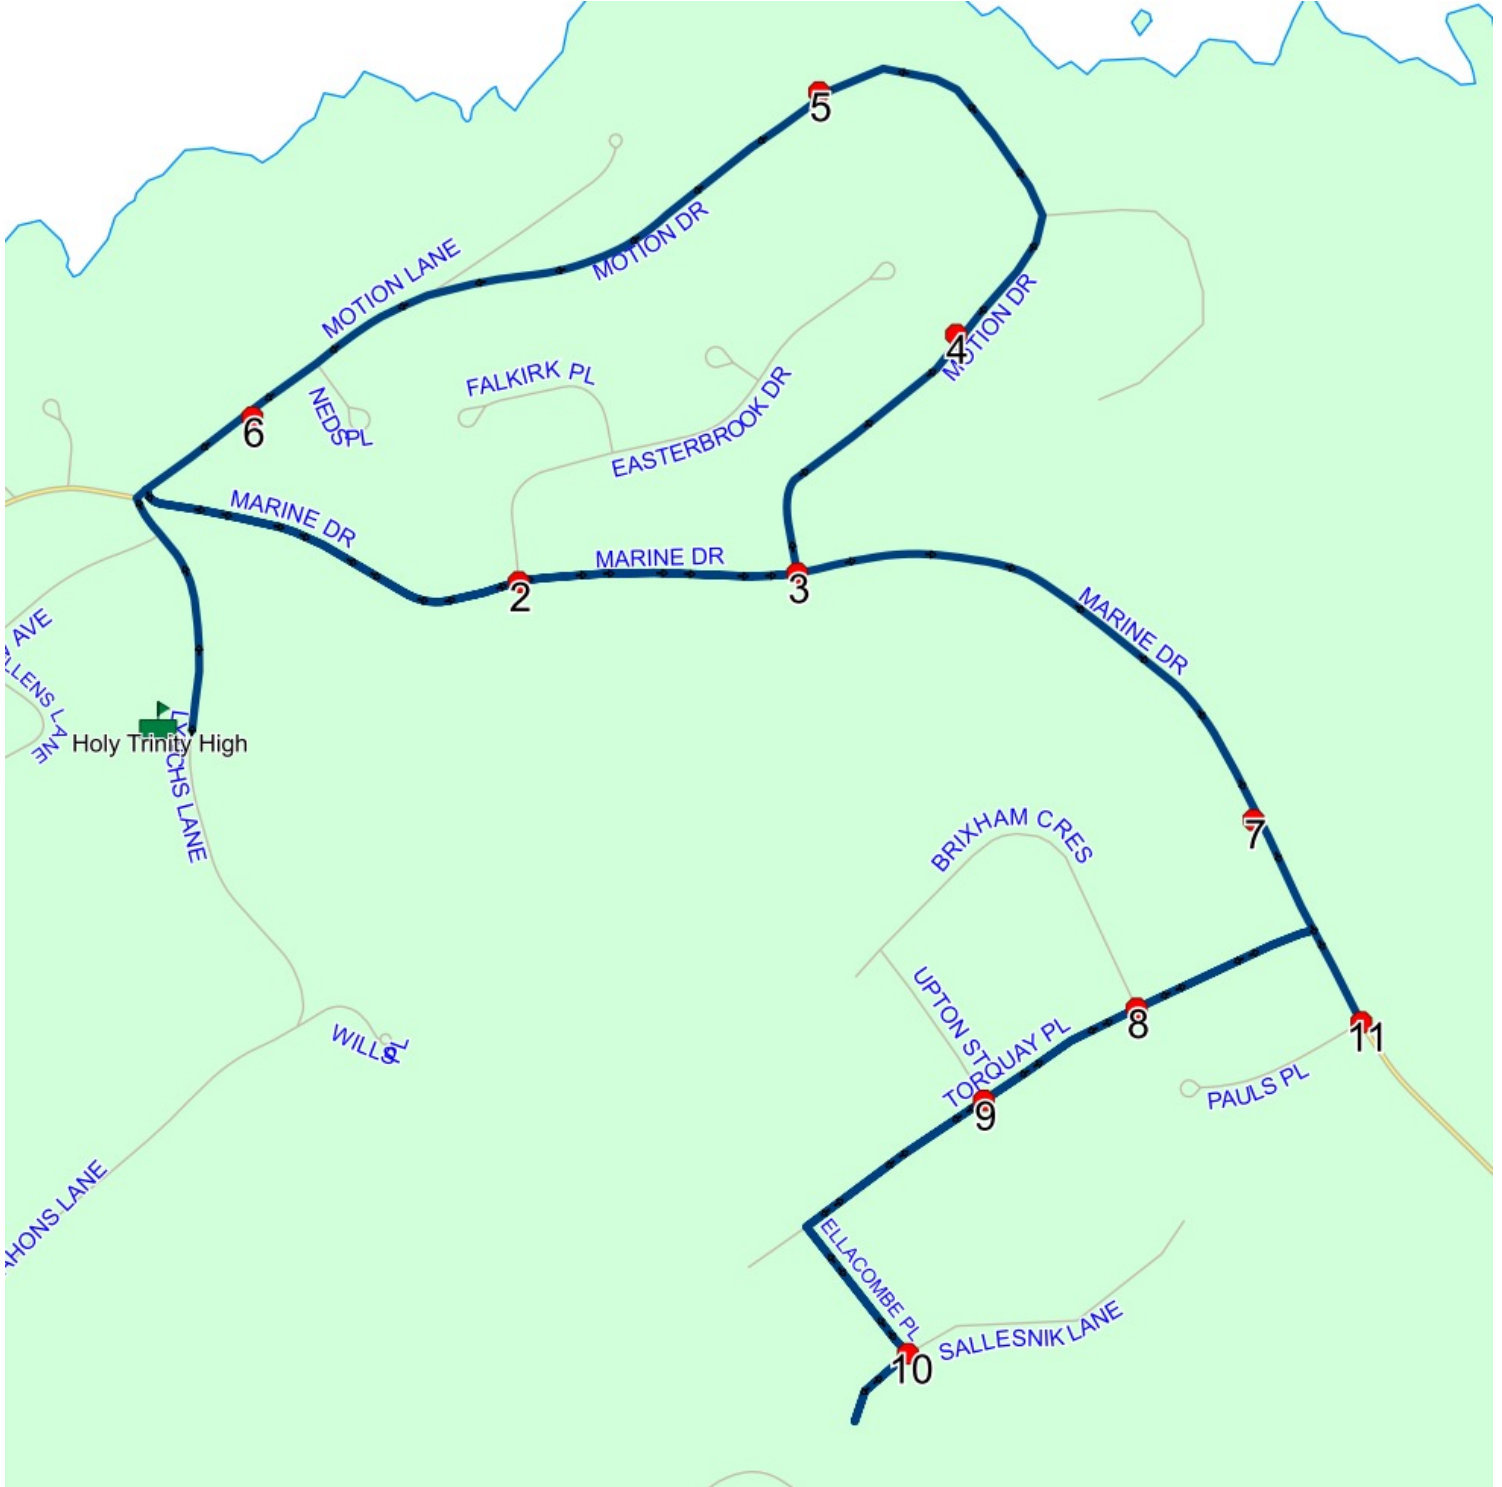

Route: 17-135-11 Run: 17-135-11A PM

Route: 17-135-11

Operator: Executive Taxi Ltd.

Vehicle: 17-135-11

Description:

Schools: Holy Trinity High (368)

Run: 17-135-11A PM

Schools: Holy Trinity High

#	Arrival	Departure	Description
1	3:05 PM	3:20 PM	Holy Trinity High Driveway
2	3:21 PM	3:22 PM	MARINE DR; TORBAY & EASTERBROOK DR; TORBAY
3	3:23 PM		MOTION DR; TORBAY & MARINE DR; TORBAY
4	3:24 PM	3:25 PM	83 MOTION DR; TORBAY; A1K
5	3:26 PM		45 MOTION DR; TORBAY; A1K
6	3:27 PM	3:28 PM	32 MOTION LANE; TORBAY
7	3:30 PM	3:31 PM	254 MARINE DR; TORBAY; A1K
8	3:31 PM	3:32 PM	TORQUAY PL; TORBAY & BRIXHAM CRES; TORBAY
9	3:32 PM		TORQUAY PL; TORBAY & UPTON ST; TORBAY
10	3:33 PM	3:34 PM	Ellacombe PI @ Sallesnik Lane
11	3:39 PM	3:40 PM	MARINE DR; TORBAY & PAULS PL; TORBAY

Route: 17-135-11 Run: 17-135-11A PM