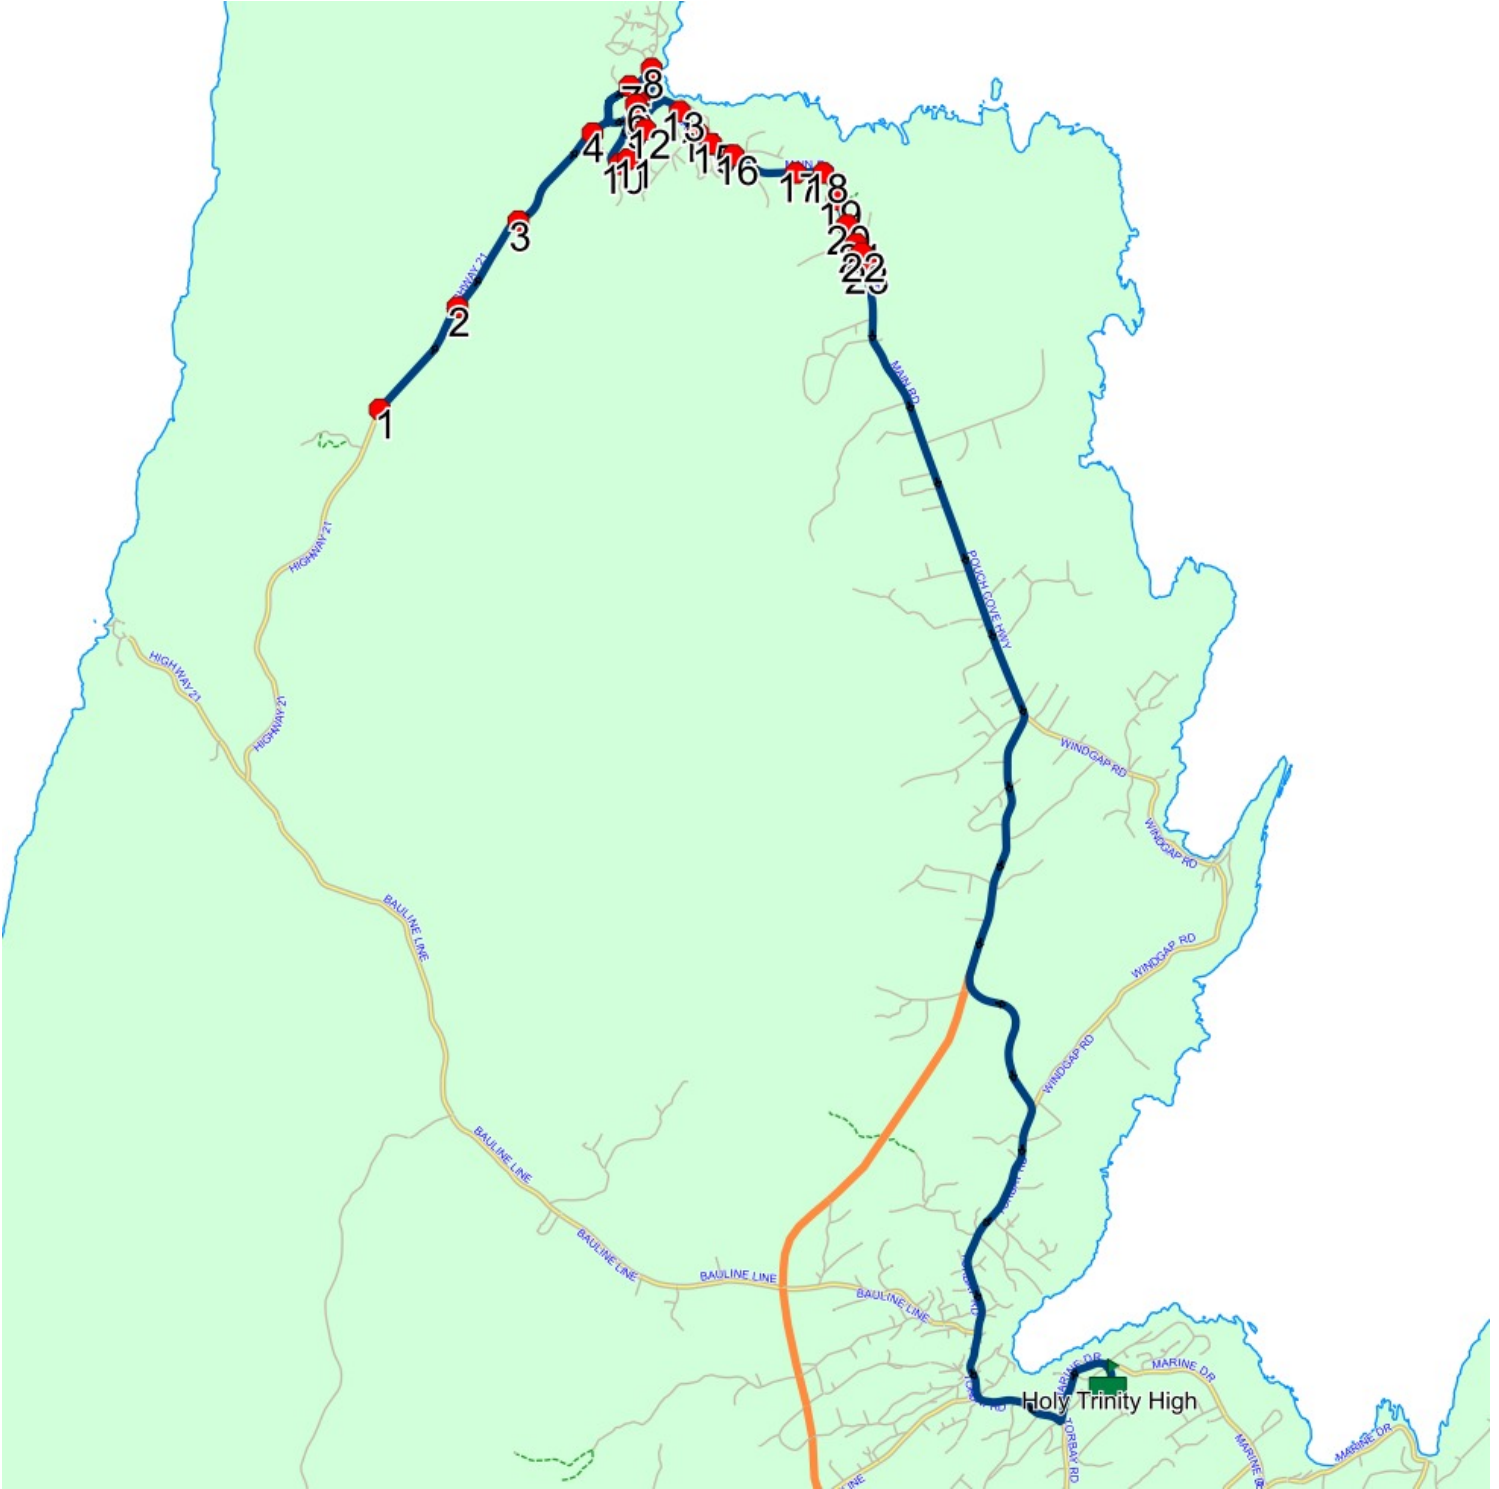

Route: 17-135-3 Run: 17-135-3A AM

Route: 17-135-3

Operator: Executive Taxi Ltd.

Vehicle: 17-135-3

Description:

Schools: Holy Trinity High (368)

Run: 17-135-3A AM

Schools: Holy Trinity High

#	Arrival	Departure	Description
1		8:15 AM	475 HIGHWAY 21; POUCH COVE; A1K
2	8:16 AM	8:17 AM	#643 Pouch Cove Line
3		8:18 AM	#782 Pouch Cove Line
4	8:19 AM	8:20 AM	934 HIGHWAY 21; POUCH COVE; A0A
5	8:22 AM	8:23 AM	974 HIGHWAY 21; POUCH COVE; A0A
6		8:23 AM	983 HIGHWAY 21 : 2026-06-30
7		8:25 AM	#144 Town Cir
8	8:26 AM	8:27 AM	Main Rd @ Gruchys Hill
9	8:28 AM	8:29 AM	78 GULLEY RD; POUCH COVE; A0A
10		8:30 AM	10 GULLEY RD; POUCH COVE; A1K
11		8:31 AM	Evans Rd @ Butlers Rd
12		8:32 AM	59 BUTLERS RD; POUCH COVE; A0A
13	8:33 AM	8:34 AM	MAIN RD; POUCH COVE & EVANS HILL; POUCH COVE
14		8:34 AM	Main Rd @ Marsh Rd
15		8:35 AM	Main Rd @ Birch Hill
16	8:35 AM	8:36 AM	Pouch Cove Hwy @ Old Rd
17	8:36 AM	8:37 AM	471 MAIN RD; POUCH COVE; A1K
18	8:37 AM	8:38 AM	MAIN RD & DIAMONDS RD
19		8:38 AM	371 MAIN RD; POUCH COVE; A1K
20		8:39 AM	Main Rd @ McNoel Pl
21	8:39 AM	8:40 AM	Main Rd @ Murrins Rd
22		8:40 AM	MAIN RD; POUCH COVE & SHOE COVE RD; POUCH COVE
23		8:40 AM	296 MAIN RD; POUCH COVE; A1K
24	8:55 AM	8:58 AM	Holy Trinity High Driveway

Route: 17-135-3 Run: 17-135-3A AM