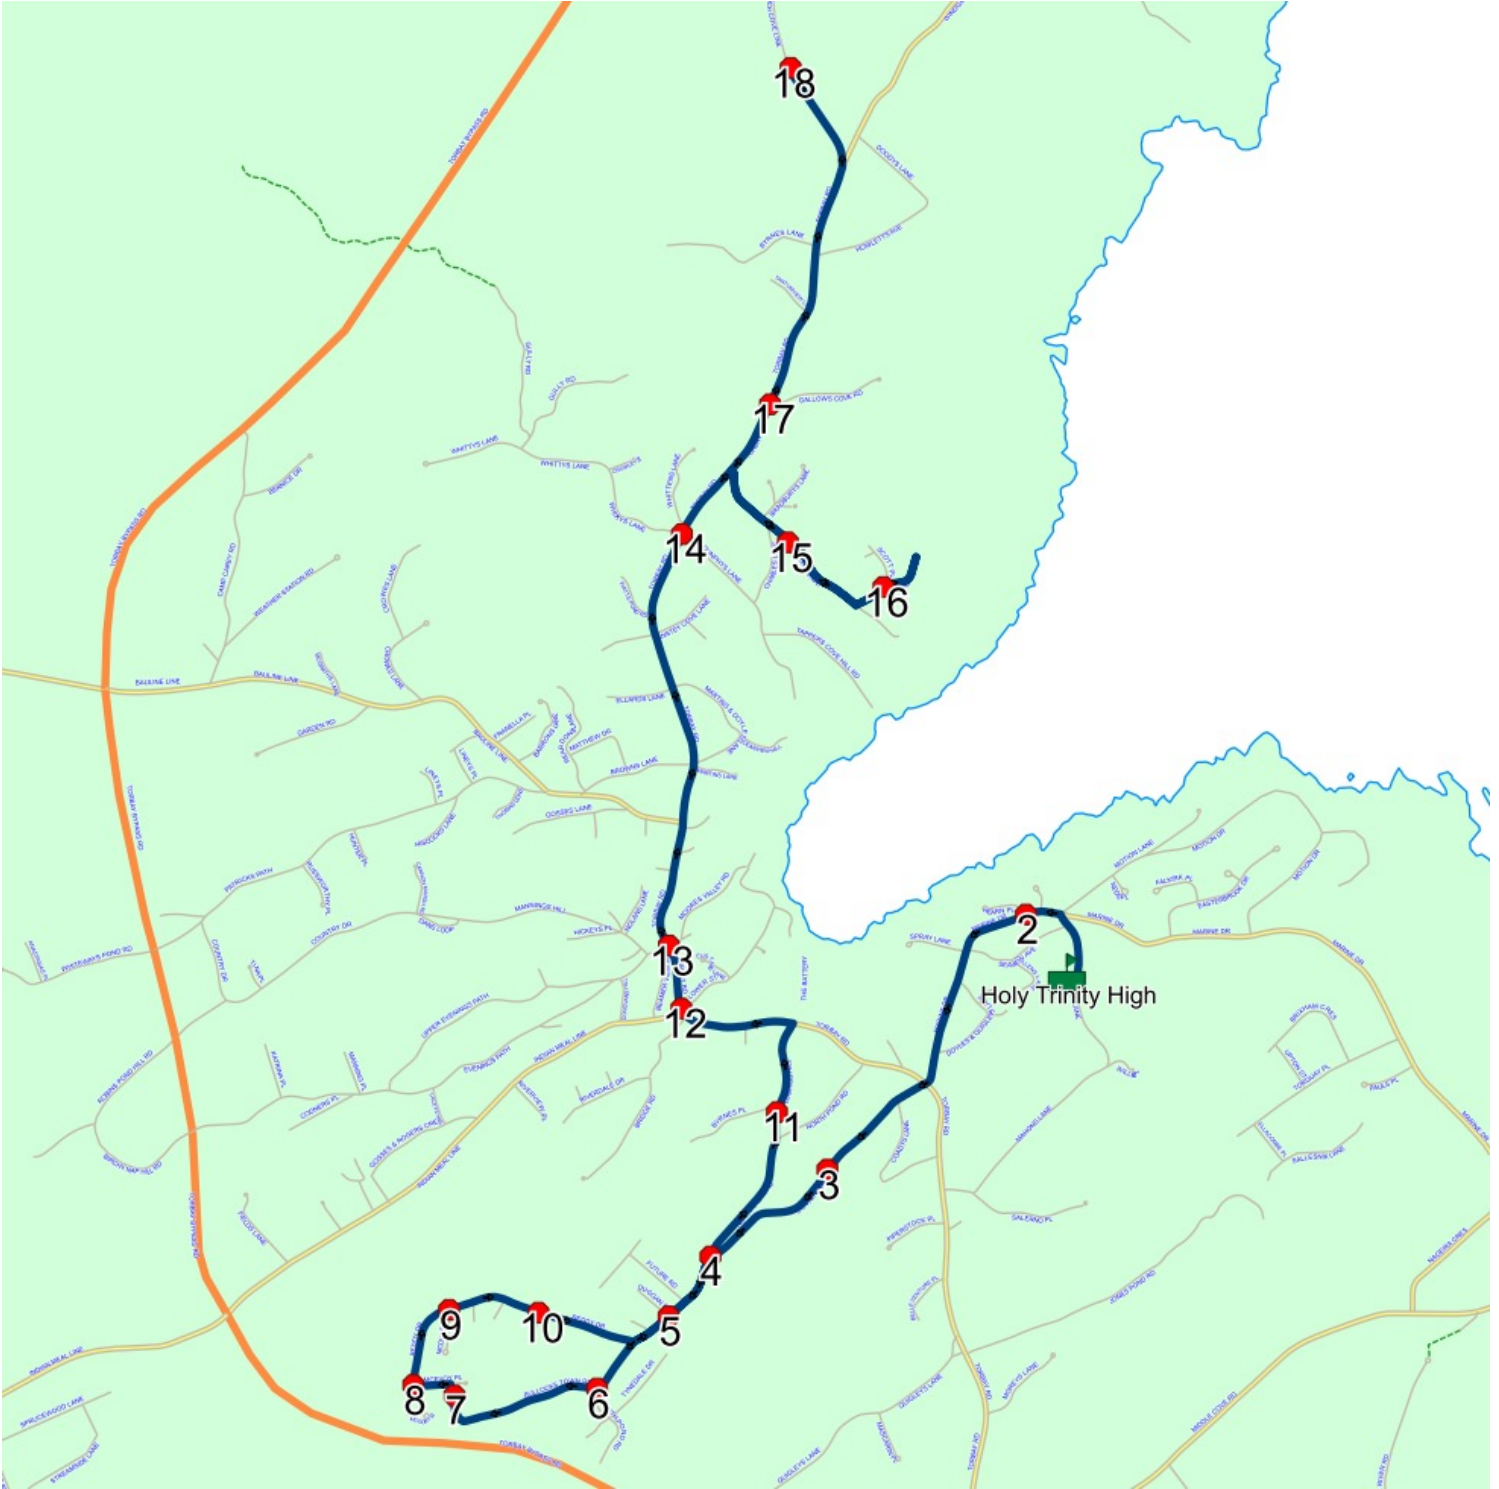

Route: 17-135-5 Run: 17-135-5A PM

Route: 17-135-5

Operator: Executive Taxi Ltd.

Vehicle: 17-135-5

Description:

Schools: Holy Trinity High (368)

Run: 17-135-5A PM

Schools: Holy Trinity High

#	Arrival	Departure	Description
1	3:05 PM	3:20 PM	Holy Trinity High Driveway
2	3:21 PM	3:22 PM	MARINE DR; TORBAY & HEARN PL; TORBAY
3	3:23 PM	3:24 PM	42 CONVENT LANE; TORBAY
4	3:25 PM		NORTH POND RD; TORBAY & CONVENT LANE; TORBAY
5	3:26 PM	3:27 PM	North Pond Rd @ Duggan Pl
6	3:27 PM	3:28 PM	Bullockstown Rd @ South Pond Rd
7	3:29 PM		3 MCFAYDEN ST; TORBAY; A1K
8	3:30 PM	3:31 PM	Redd Dr @ McEvoy Pl
9	3:31 PM	3:32 PM	Reddy Dr @ McDuff Pl
10	3:32 PM	3:33 PM	Reddy Dr @ McArthur Pl
11	3:35 PM	3:36 PM	FLEMINGS HILL; TORBAY & BYRNES PL; TORBAY
12	3:37 PM	3:38 PM	TORBAY RD & LOWER ST
13	3:38 PM		Torbay Rd @ Moores Valley Rd
14	3:39 PM	3:40 PM	TORBAY RD; TORBAY & DUNPHYS LANE; TORBAY
15	3:41 PM		#42 Morris Ave
16	3:45 PM	3:46 PM	#7 Ryans Rd
17	3:47 PM	3:48 PM	Torbay Rd @ Gallows Cove Rd
18	3:49 PM		1784 TORBAY RD; TORBAY; A1K

Route: 17-135-5 Run: 17-135-5A PM