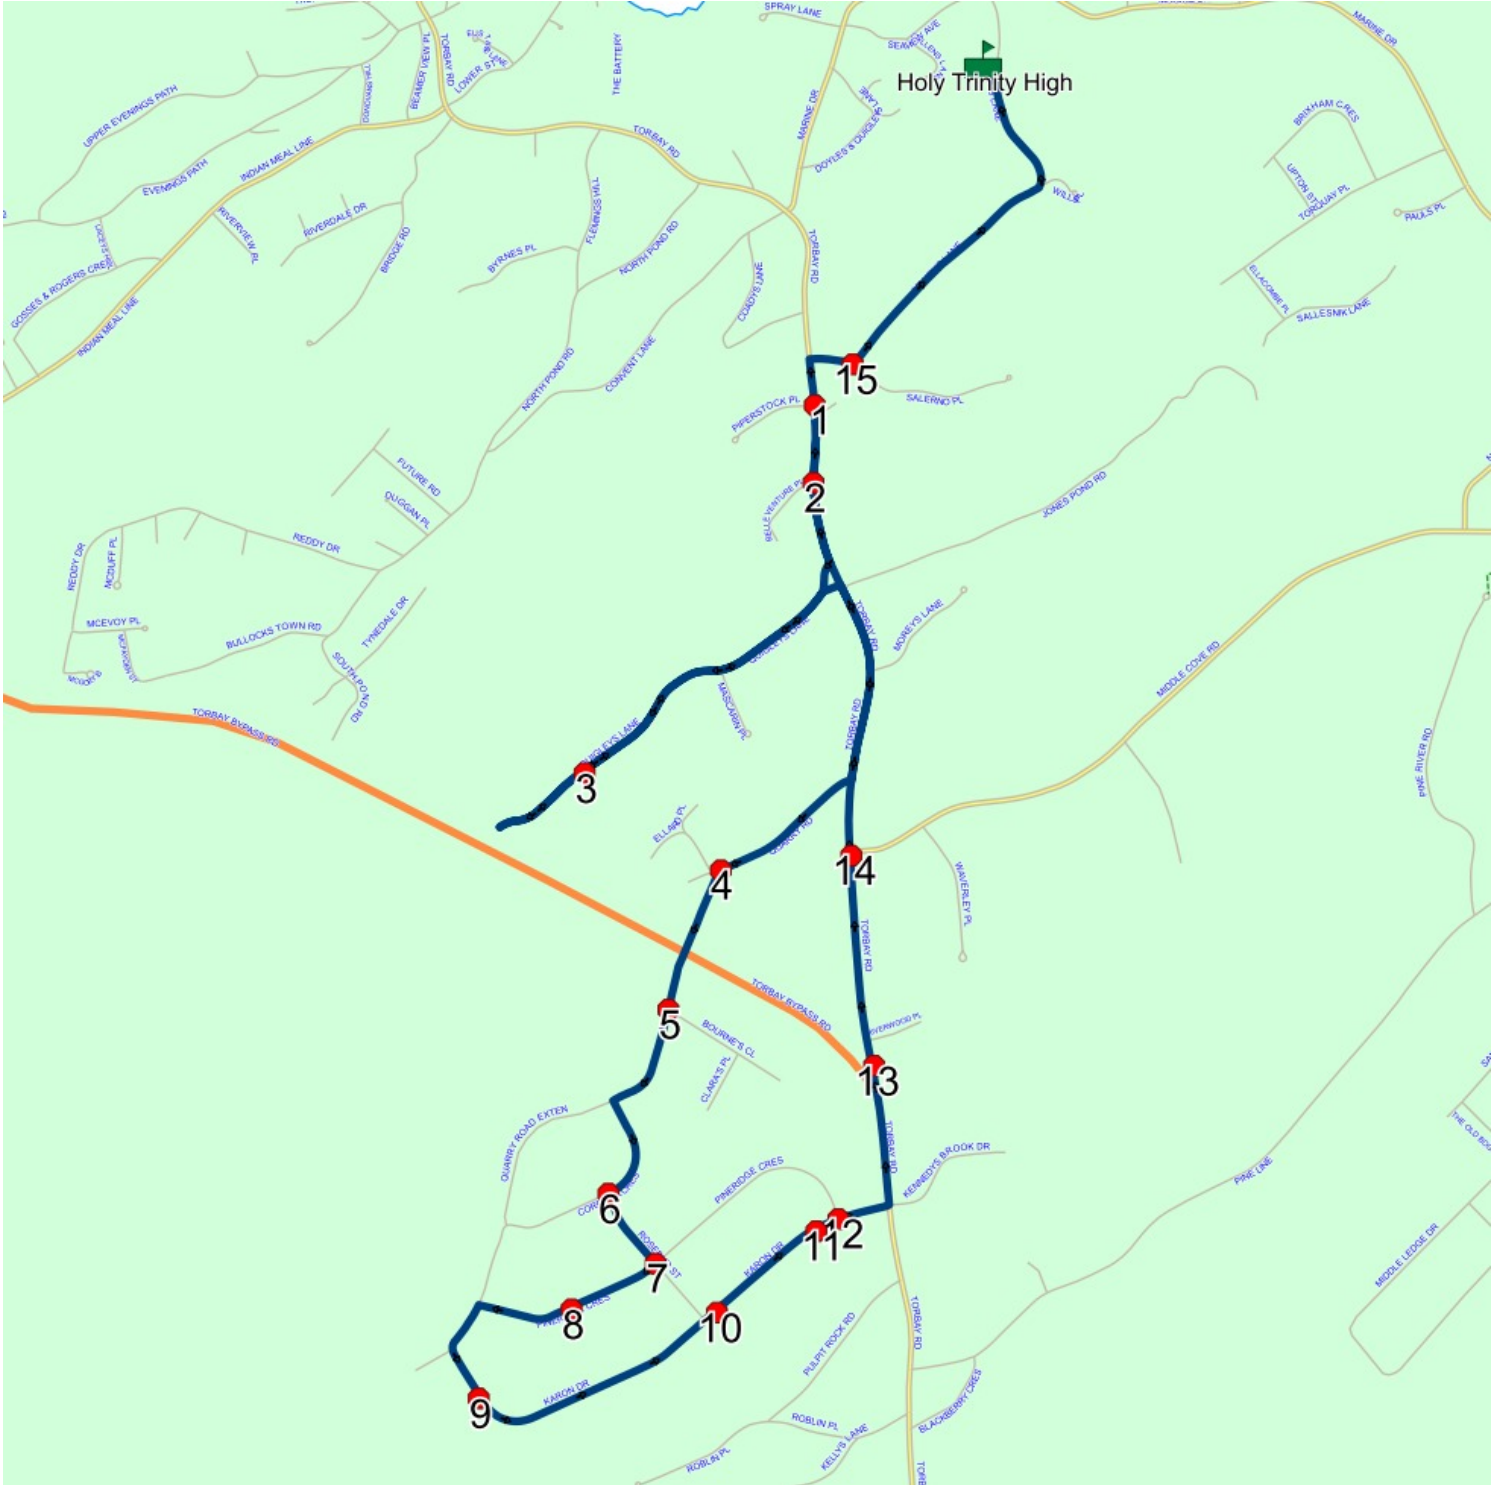

Route: 17-135-8 Run: 17-135-8A AM

Route: 17-135-8

Operator: Executive Taxi Ltd.

Vehicle: 17-135-8

Description:

Schools: Holy Trinity High (368)

Run: 17-135-8A AM

Schools: Holy Trinity High

#	Arrival	Departure	Description
1		8:31 AM	TORBAY RD; TORBAY & PIPERSTOCK PL; TORBAY
2		8:31 AM	TORBAY RD; TORBAY & BELLEVENTURE PL; TORBAY
3	8:36 AM	8:37 AM	95 QUIGLEYS LANE; TORBAY; A1K
4	8:39 AM	8:40 AM	QUARRY RD; TORBAY & ELLARD PL; TORBAY
5		8:41 AM	Quarry Rd Ext @ Bournes Cl
6	8:42 AM	8:43 AM	CORDELIA CRES; TORBAY & ROSEBUD ST; TORBAY
7		8:44 AM	Pineridge Cres @ Rosebud St
8		8:45 AM	63 PINERIDGE CRES; TORBAY; A1K
9	8:46 AM	8:47 AM	#113 Karon Dr
10	8:47 AM	8:48 AM	75 KARON DR
11	8:48 AM	8:49 AM	#29 Karon Dr
12		8:49 AM	Karon Dr @ Pineridge Cres
13		8:50 AM	996 TORBAY RD; TORBAY; A1K
14		8:51 AM	TORBAY RD; TORBAY & MIDDLE COVE RD; LOGY BAY-MIDDLE COVE-OUTER COVE
15	8:52 AM	8:53 AM	MAHONS LANE; TORBAY & SALERNO PL; TORBAY
16	8:55 AM	8:57 AM	Holy Trinity High Driveway

Route: 17-135-8 Run: 17-135-8A AM