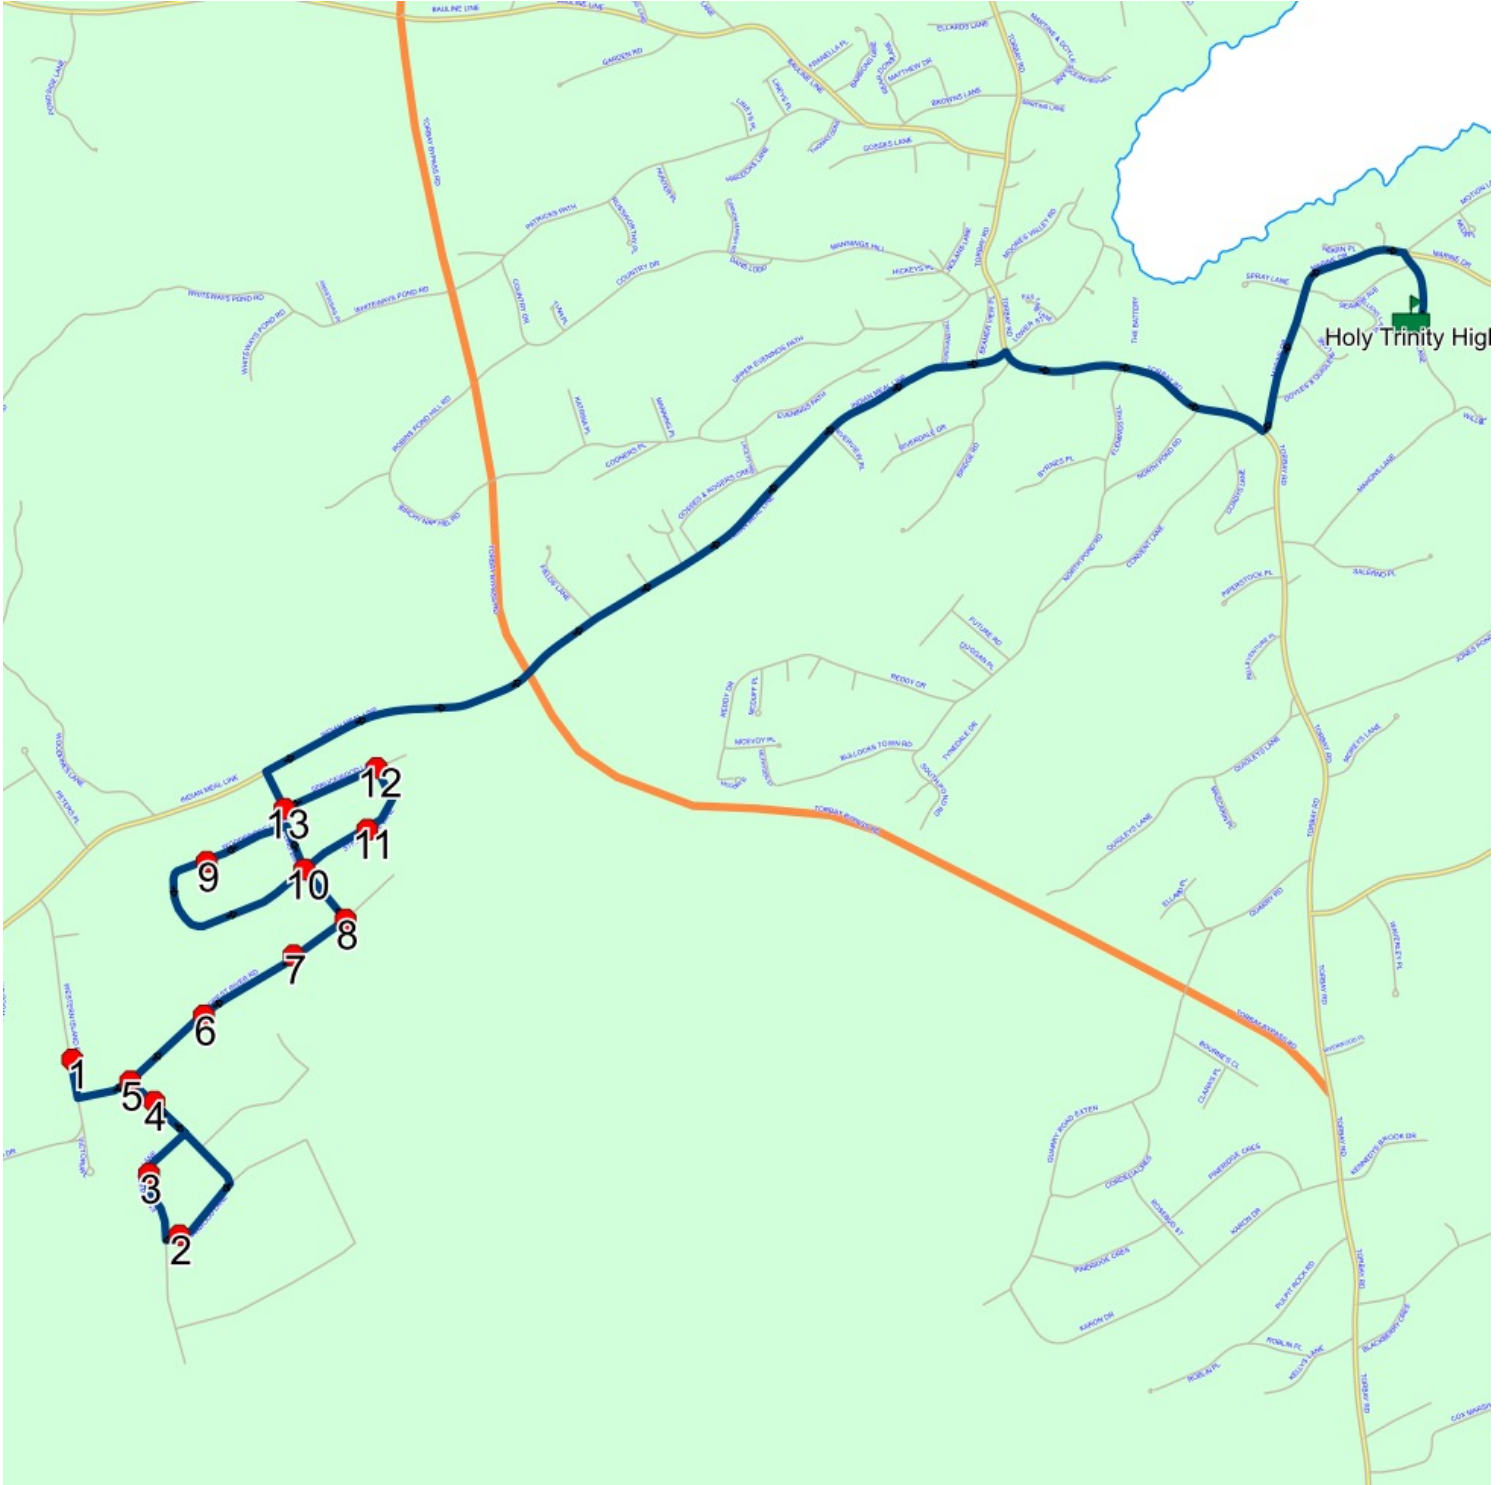

Route: 17-135-9 Run: 17-135-9A AM

Route: 17-135-9

Operator: Executive Taxi Ltd.

Vehicle: 17-135-9

Description:

Schools: Holy Trinity High (368)

Run: 17-135-9A AM

Schools: Holy Trinity High

#	Arrival	Departure	Description
1		8:31 AM	35 WESTERN ISLAND POND DR
2	8:33 AM	8:34 AM	3 CEDARWOOD LANE
3		8:35 AM	#10 Edgewater Lane
4		8:36 AM	5 CAPTAIN MATTHEW DAVIS DR; TORBAY; A1K
5		8:37 AM	Forest River Rd @ Captain Matthew Davis Dr
6		8:38 AM	22 FOREST RIVER RD; TORBAY; A1K
7		8:39 AM	#33 Forest River Rd
8	8:39 AM	8:40 AM	FOREST RIVER RD; TORBAY & RATTLING BROOK RD; TORBAY
9	8:41 AM	8:42 AM	14 WOODBRIDGE LANE
10	8:43 AM	8:44 AM	Rattling Brook Rd @ Streamside Lane
11		8:44 AM	10 STREAMSIDE LANE; TORBAY; A1K
12		8:45 AM	STREAMSIDE LANE; TORBAY & SPRUCEWOOD LANE; TORBAY
13	8:46 AM	8:47 AM	Rattling Brook Rd @ Sprucewood Lane
14	8:55 AM	8:57 AM	Holy Trinity High Driveway

Route: 17-135-9 Run: 17-135-9A AM