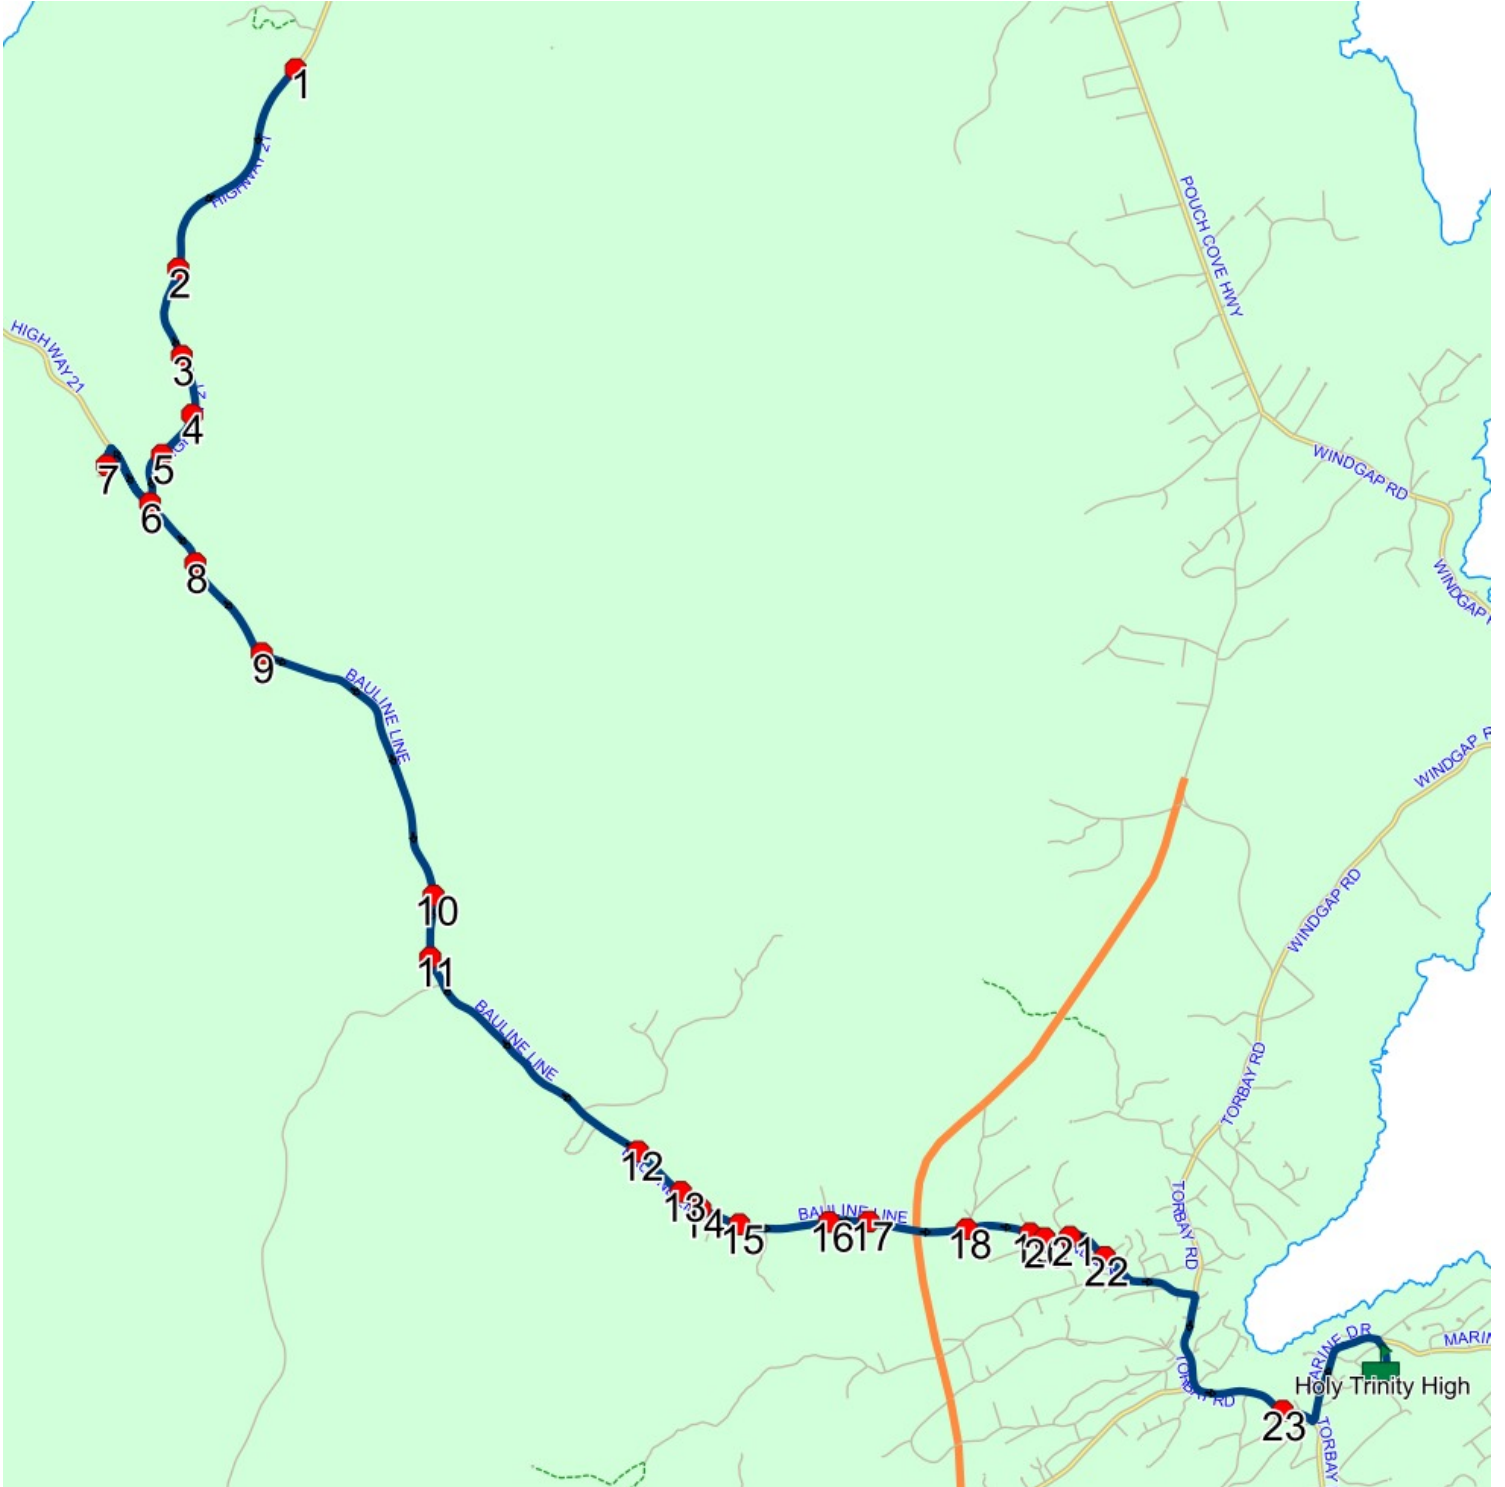

Route: 17-135-12 Run: 17-135-12A AM

Route: 17-135-12

Operator: Executive Taxi Ltd.

Vehicle: 17-135-12

Description:

Schools: Holy Trinity High (368)

Run: 17-135-12A AM

Schools: Holy Trinity High

#	Arrival	Departure	Description
1	8:26 AM	8:27 AM	174 HIGHWAY 21; BAULINE; A1K
2	8:28 AM	8:29 AM	101 HIGHWAY 21; BAULINE; A1K
3		8:29 AM	65 HIGHWAY 21
4		8:30 AM	41 HIGHWAY 21; BAULINE; A1K
5	8:30 AM	8:31 AM	20 HIGHWAY 21; BAULINE; A1K
6		8:31 AM	1248 BAULINE LINE; BAULINE; A1K
7		8:32 AM	2 MEMORIAL PARK PL; BAULINE
8		8:34 AM	1155 BAULINE LINE; BAULINE; A1K
9		8:35 AM	1084 BAULINE LINE; BAULINE; A1K
10	8:37 AM	8:38 AM	901 BAULINE LINE
11	8:38 AM	8:39 AM	#865 Bauline Line
12	8:40 AM	8:41 AM	494 BAULINE LINE; TORBAY; A1K
13	8:41 AM	8:42 AM	450 BAULINE LINE; TORBAY; A1K
14		8:42 AM	387 BAULINE LINE; TORBAY; A1K
15		8:43 AM	334 BAULINE LINE; TORBAY; A1K
16	8:44 AM	8:45 AM	BAULINE LINE; TORBAY & MARY MANNING PL; TORBAY
17		8:45 AM	290 BAULINE LINE; TORBAY; A1K
18	8:46 AM	8:47 AM	Bauline Line @ Buckleys Hill
19	8:47 AM	8:48 AM	Bauline Line @ McGraths Lane
20		8:48 AM	Bauline Line @ Garden Rd
21	8:48 AM	8:49 AM	BAULINE LINE; TORBAY & CROWES LANE; TORBAY
22		8:49 AM	Bauline Line @ Franella Pl
23	8:52 AM	8:53 AM	NORTH POND RD; TORBAY & TORBAY RD; TORBAY
24	8:55 AM	8:58 AM	Holy Trinity High Driveway

Effective: 2024-09-25

Route: 17-135-12 Run: 17-135-12A AM