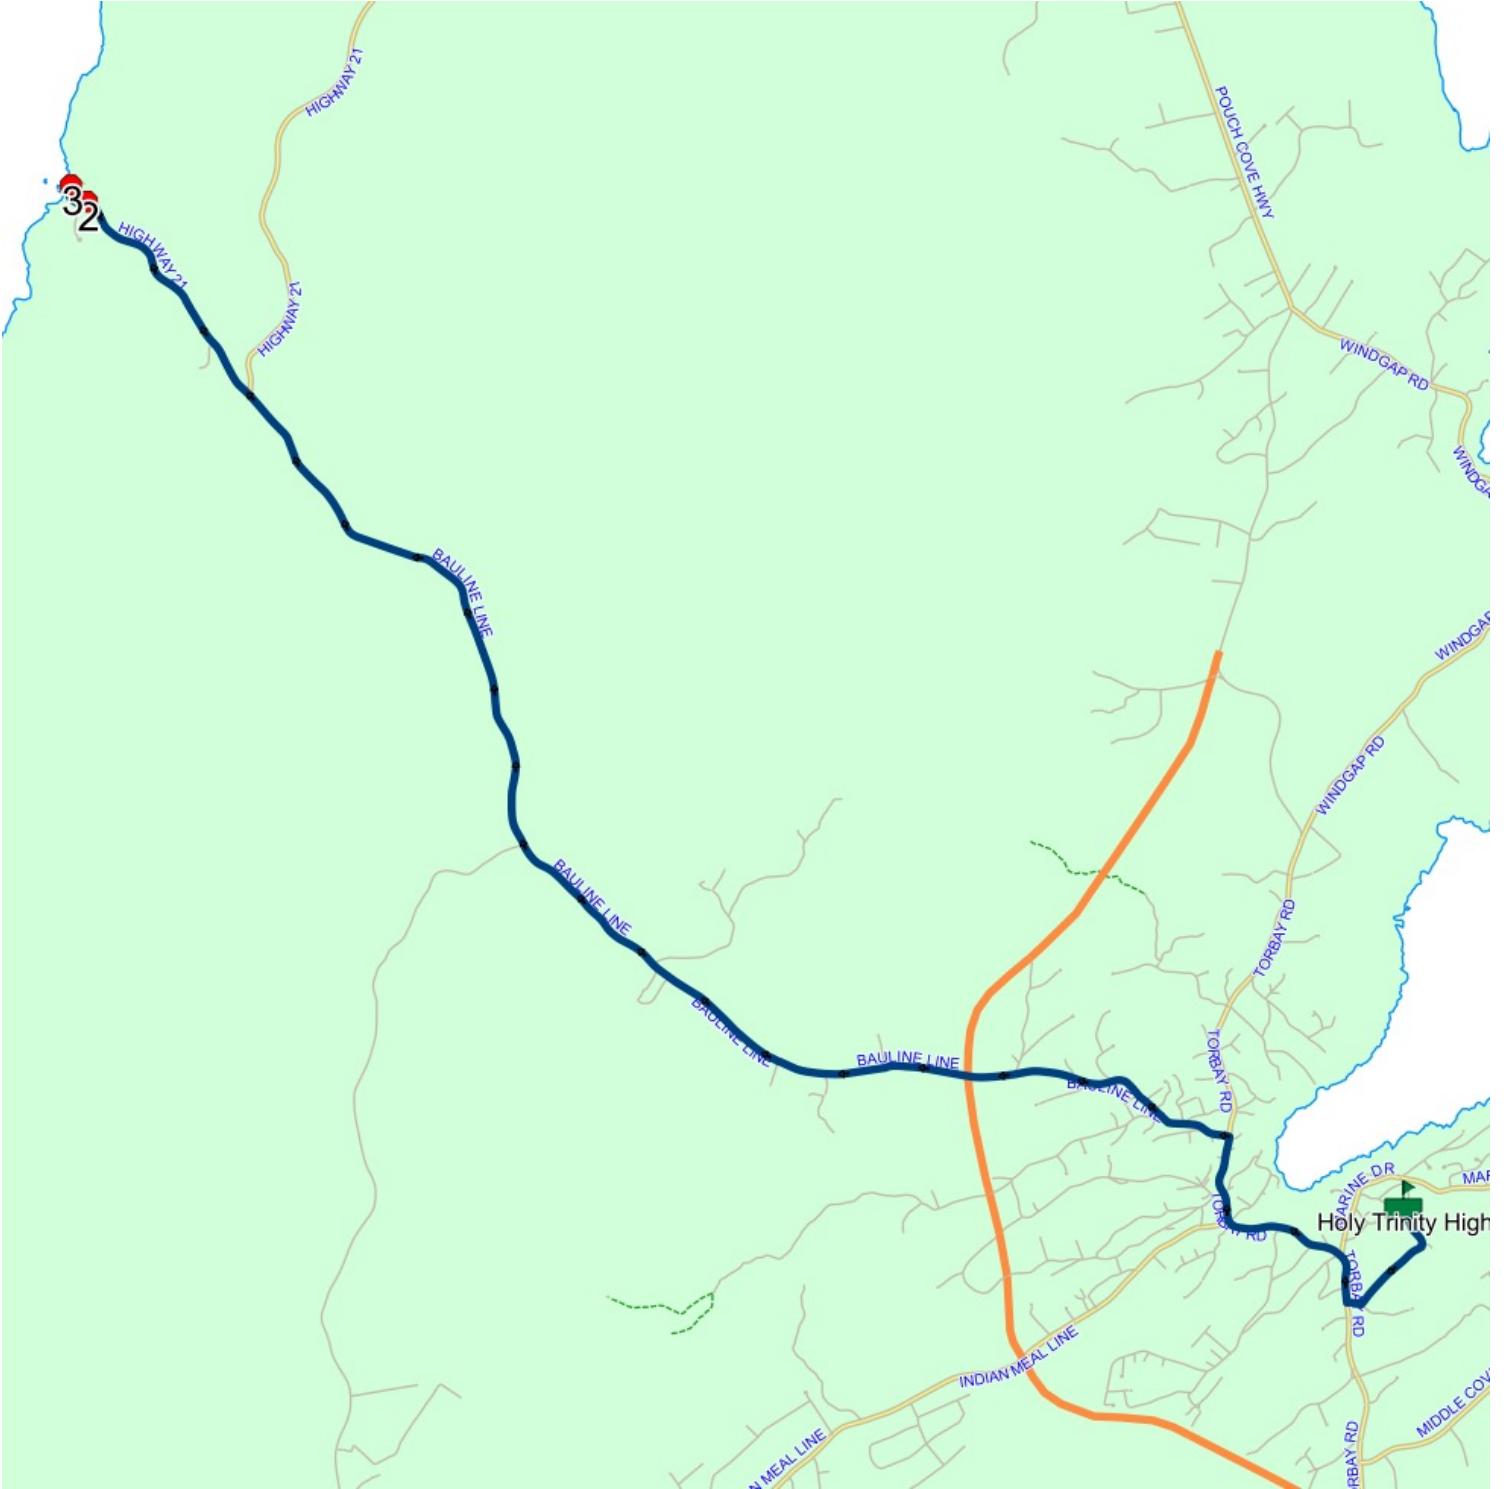

Route: 23-006-1 Run: 23-006-1A PM

Route: 23-006-1 **Operator:** Burse's Taxi Inc.
Vehicle: 23-006-1
Description:
Schools: Holy Trinity High (368)

Run: 23-006-1A PM
Schools: Holy Trinity High :
2024-06-30

#	Arrival	Departure	Description
1	3:05 PM	3:20 PM	Holy Trinity High Driveway
2	3:36 PM		Church
3	3:37 PM	3:38 PM	44 MAIN ST; BAULINE; A1K

Route: 23-006-1 Run: 23-006-1A PM