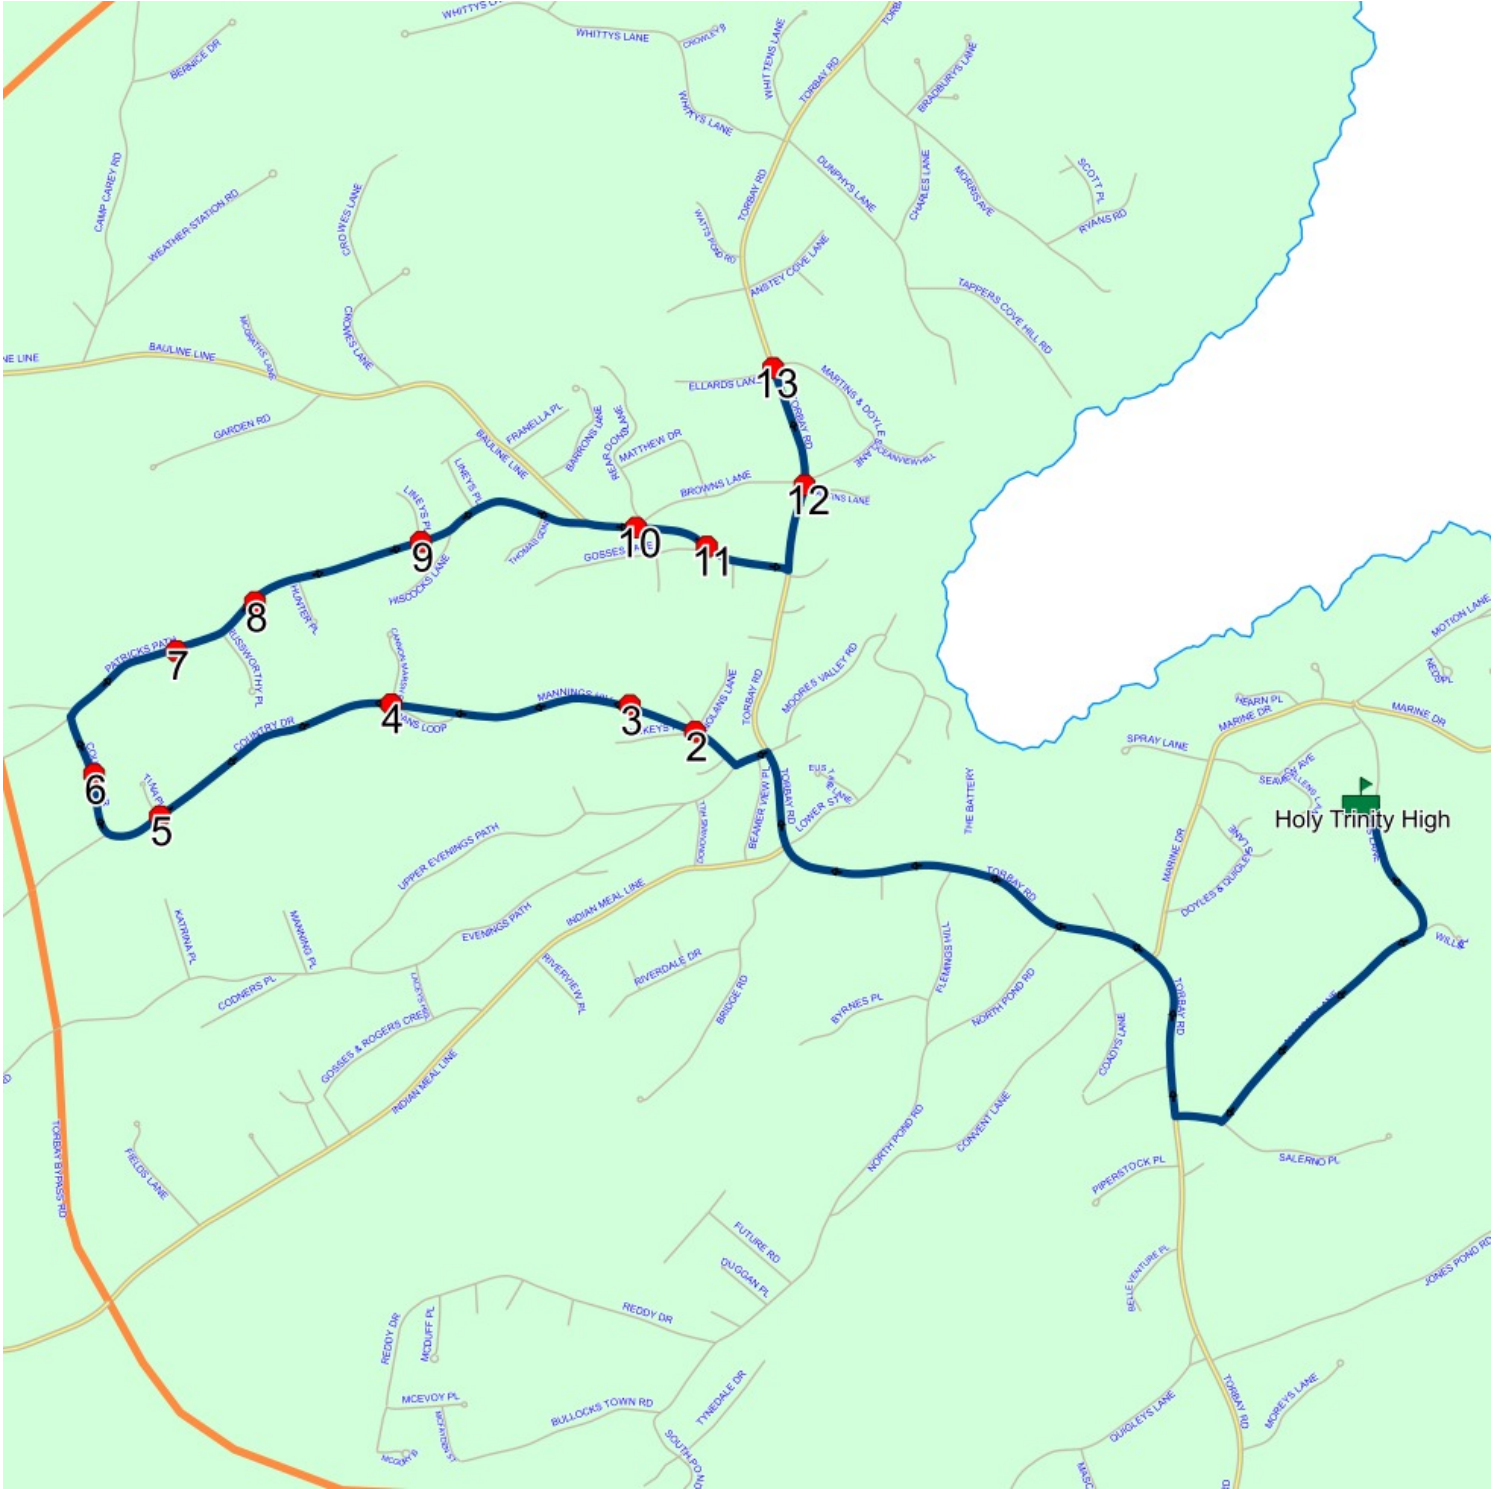

Route: 17-135-6 Run: 17-135-6A PM

Route: 17-135-6

Operator: Executive Taxi Ltd.

Vehicle: 17-135-6

Description:

Schools: Holy Trinity High (368)

Run: 17-135-6A PM

Schools: Holy Trinity High

#	Arrival	Departure	Description
1	3:05 PM	3:20 PM	Holy Trinity High Driveway
2	3:24 PM	3:25 PM	Mannings Hill @ Hickeys Pl
3	3:25 PM		11 COUNTRY DR; TORBAY; A1K
4	3:26 PM	3:27 PM	COUNTRY DR; TORBAY & CANNON MARSH RD; TORBAY
5	3:28 PM		COUNTRY DR; TORBAY & TINA PL; TORBAY
6	3:29 PM		206 COUNTRY DR; TORBAY; A1K
7	3:30 PM		152 PATRICKS PATH; TORBAY; A1K
8	3:31 PM		105 PATRICKS PATH; TORBAY; A1K
9	3:32 PM		Patricks Path @ Lineys Pl
10	3:33 PM	3:34 PM	Bauline Line @ Browns Lane
11	3:34 PM	3:35 PM	BAULINE LINE; TORBAY & GOSSES LANE; TORBAY
12	3:36 PM		TORBAY RD; TORBAY & MARTINS LANE; TORBAY
13	3:37 PM		TORBAY RD & ELLARDS LANE

Route: 17-135-6 Run: 17-135-6A PM