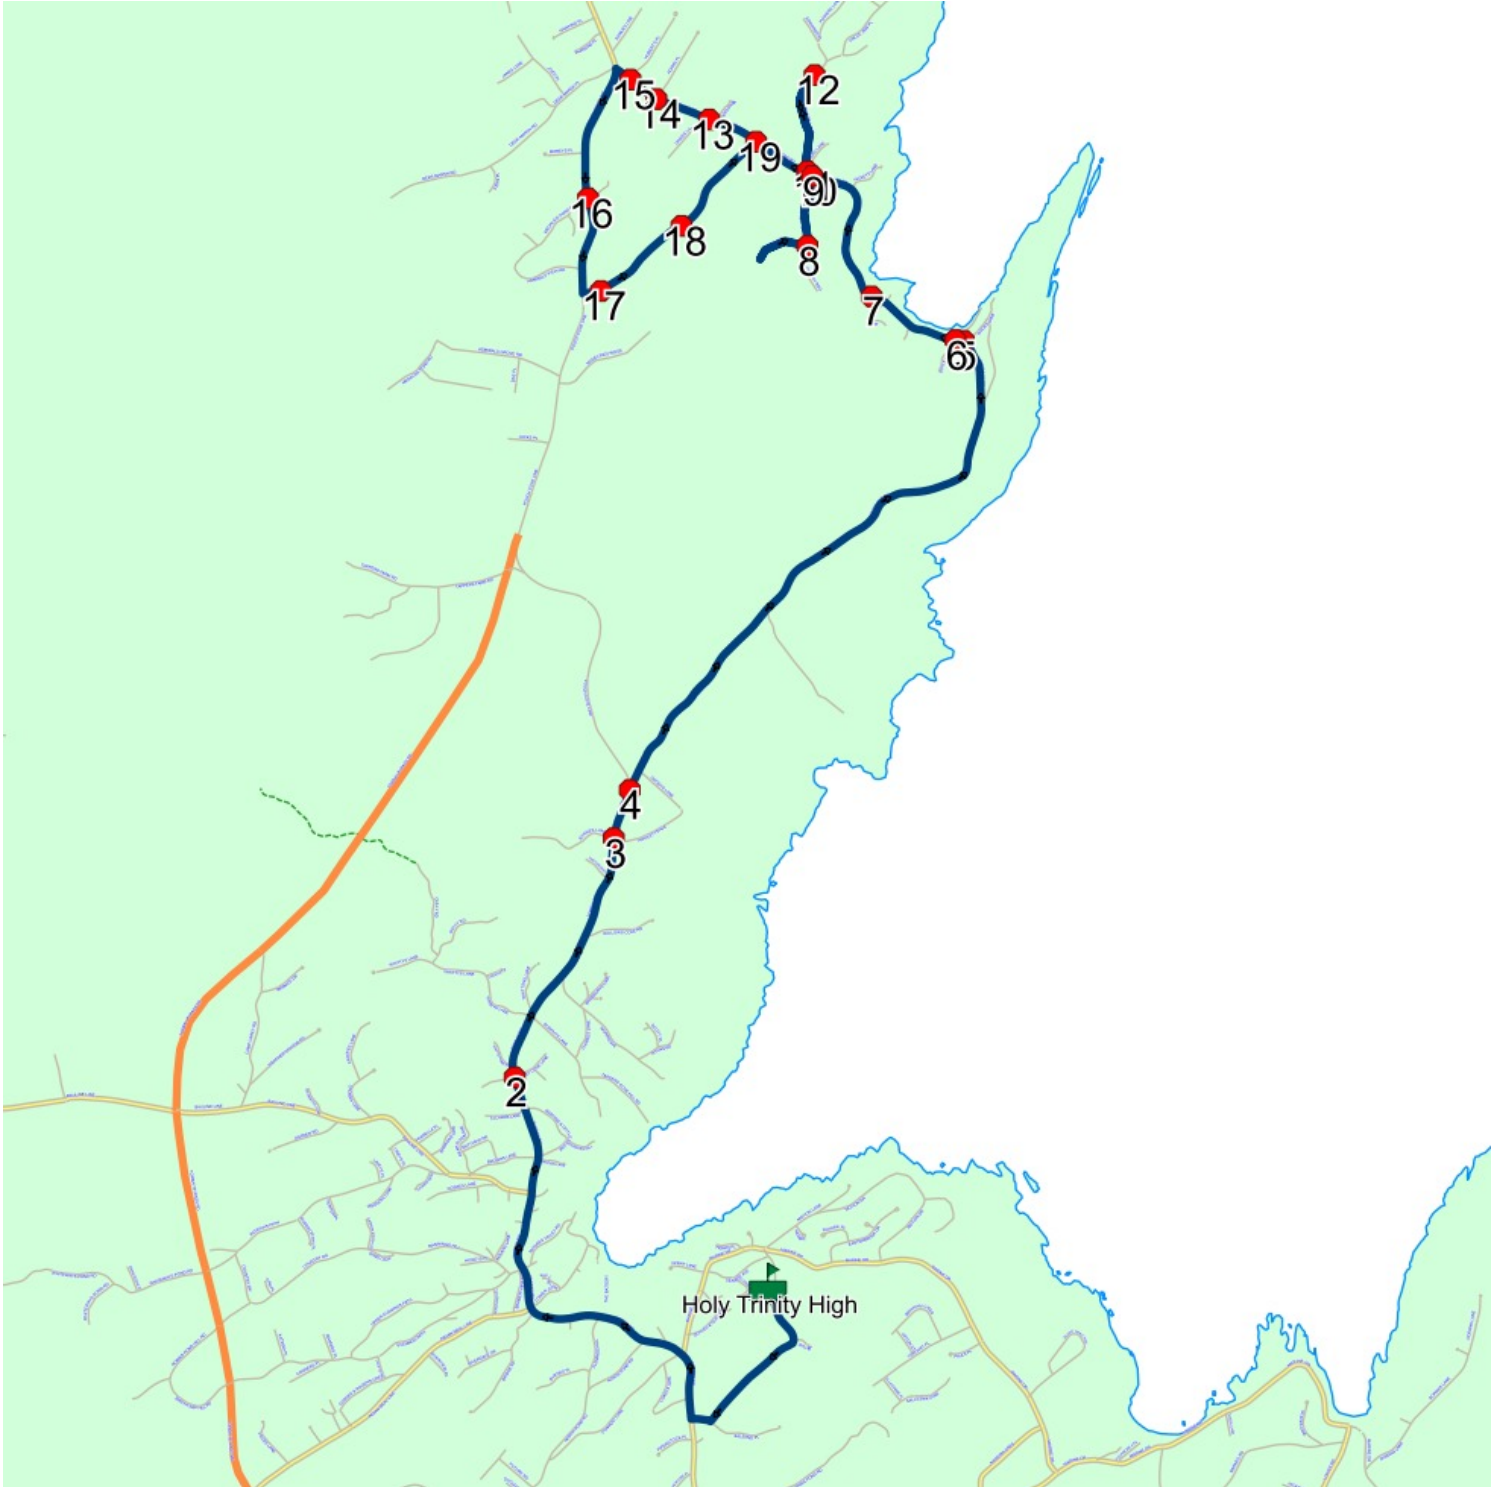

Route: 17-135-10 Run: 17-135-10A PM

Route: 17-135-10

Operator: Executive Taxi Ltd.

Vehicle: 17-135-10

Description:

Schools: Holy Trinity High (368)

Run: 17-135-10A PM

Schools: Holy Trinity High

#	Arrival	Departure	Description
1	3:05 PM	3:20 PM	Holy Trinity High Driveway
2	3:24 PM	3:25 PM	Torbay Rd @ Anstey Cove Lane
3	3:26 PM	3:27 PM	TORBAY RD; TORBAY & BYRNES LANE; TORBAY
4	3:27 PM	3:28 PM	TORBAY RD; TORBAY & WINDGAP RD; TORBAY
5	3:31 PM	3:32 PM	WINDGAP RD; FLATROCK & WADES LANE; FLATROCK
6	3:32 PM		Windgap Rd @ Kavanaghs Lane
7	3:32 PM	3:33 PM	440 WINDGAP RD; FLATROCK; A1K
8	3:35 PM		Old Flatrock Rd @ Haleys Pl
9	3:39 PM	3:40 PM	WINDGAP RD; FLATROCK & OLD FLATROCK RD; FLATROCK
10	3:40 PM		Windgap Rd @ Old Flatrock Rd
11	3:41 PM		#2 Powers Lane
12	3:42 PM	3:43 PM	Powers Lane @ Prestons Pl
13	3:47 PM	3:48 PM	WINDGAP RD & DAWES LANE
14	3:48 PM	3:49 PM	Windgap Rd @ Adams Pl
15	3:49 PM	3:50 PM	Windgap Rd @ Huberts Pl
16	3:51 PM	3:52 PM	Pouch Cove Hwy @ Medalsis Pond Rd
17	3:53 PM		109 BACK RD; FLATROCK; A1K
18	3:54 PM	3:55 PM	57 BACK RD; FLATROCK; A1K
19	3:55 PM	3:56 PM	WINDGAP RD; FLATROCK & BACK RD; FLATROCK

Route: 17-135-10 Run: 17-135-10A PM