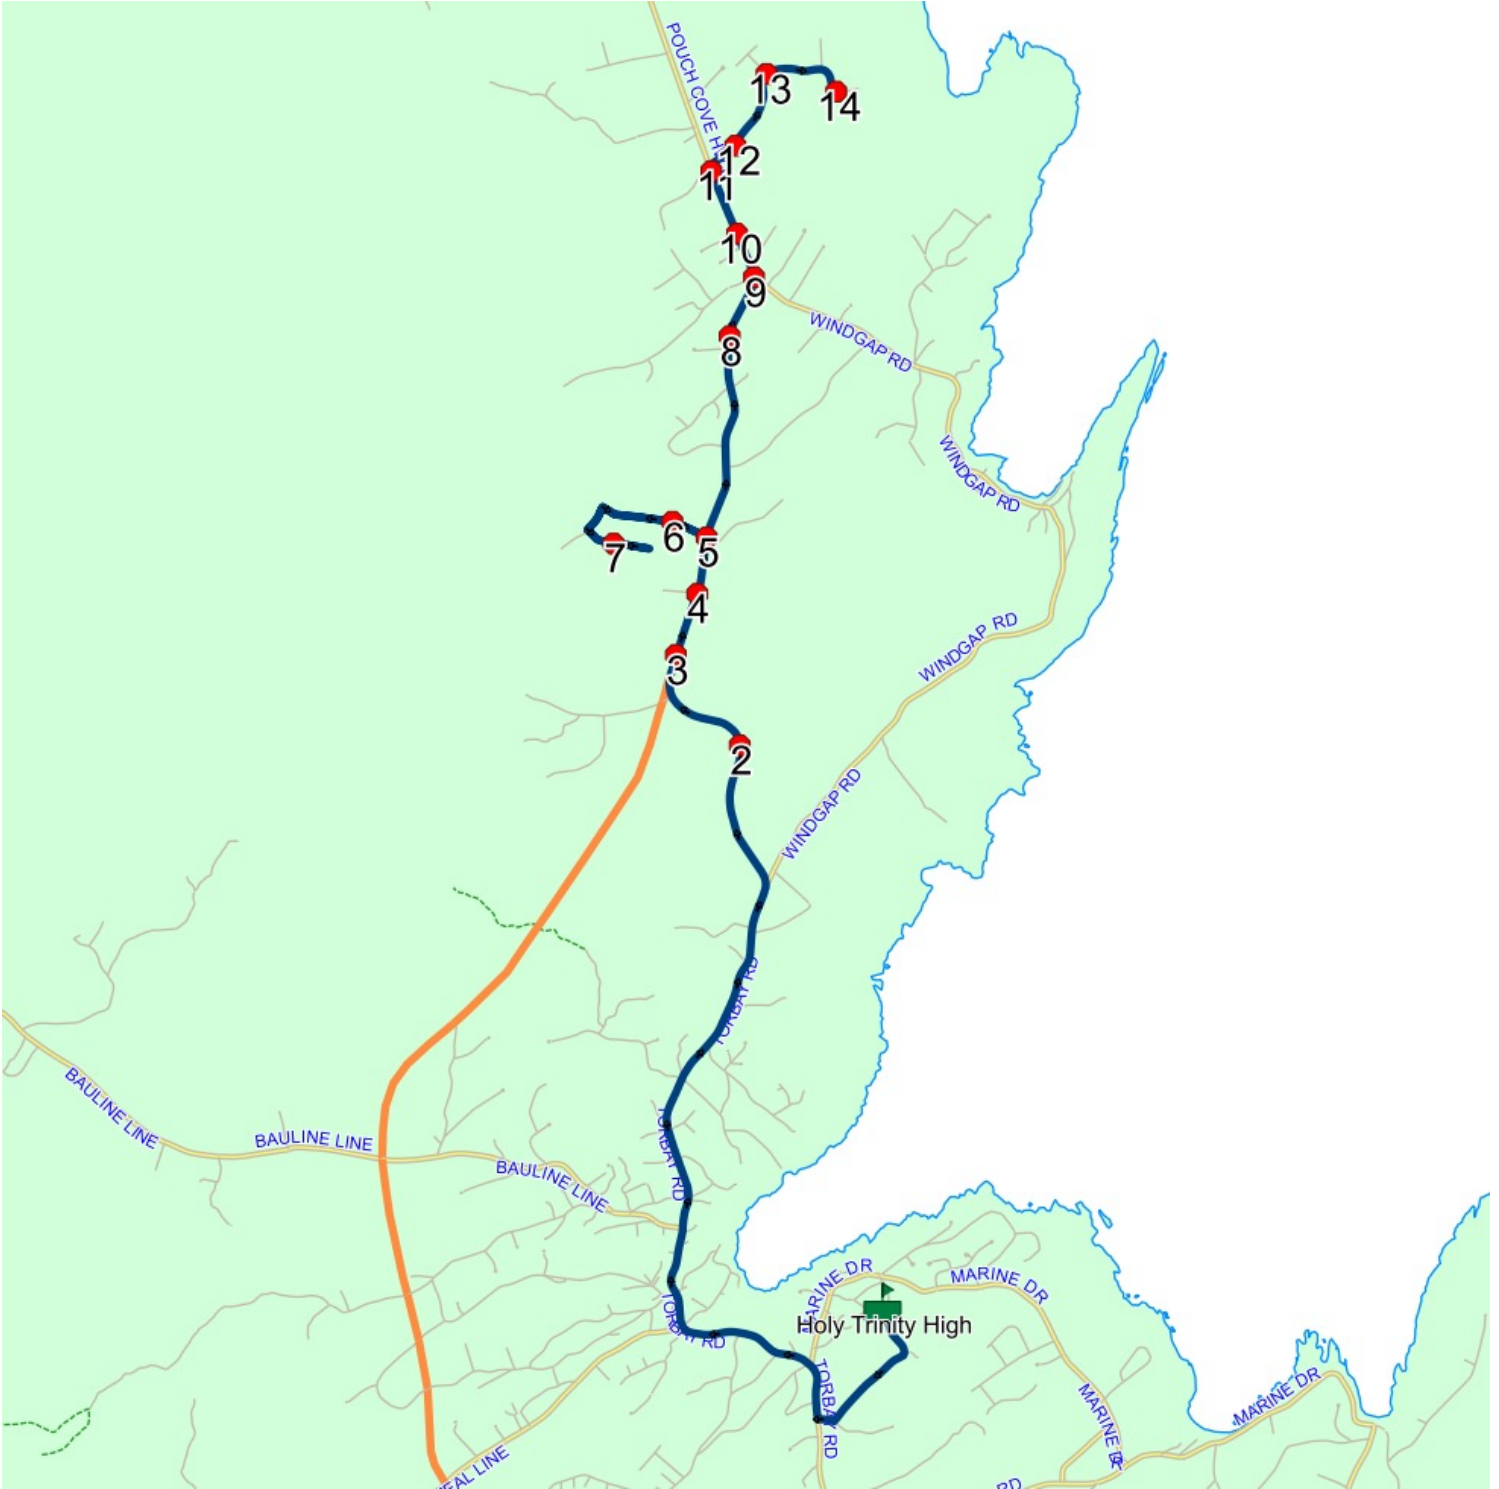

Route: 17-135-4 Run: 17-135-4A PM

Route: 17-135-4

Operator: Executive Taxi Ltd.

Vehicle: 17-135-4

Description:

Schools: Holy Trinity High (368)

Run: 17-135-4A PM

Schools: Holy Trinity High

#	Arrival	Departure	Description
1	3:05 PM	3:20 PM	Holy Trinity High Driveway
2	3:27 PM		1853 TORBAY RD; TORBAY; A1K
3	3:28 PM		#155 Pouch Cove Hwy
4	3:28 PM		Pouch Cove Hwy @ Jacks Pl
5	3:29 PM		Pouch Cove Hwy @ Admirals Grove Rd
6	3:30 PM	3:31 PM	ADMIRALS GROVE RD & DAS PL
7	3:33 PM		12 TODDS PL
8	3:40 PM		390 POUCH COVE LINE; FLATROCK; A1K
9	3:41 PM	3:42 PM	Pouch Cove Hwy @ Deer Marsh Rd
10	3:42 PM	3:43 PM	Pouch Cove Hwy @ Hawkins Pl
11	3:43 PM	3:44 PM	Pouch Cove Hwy @ Jessies Pl
12	3:45 PM		20 RED HEAD RD; FLATROCK; A1K
13	3:46 PM	3:47 PM	Red Head Rd @ Hannahs Rd
14	3:48 PM		#138 Red Head Rd

Route: 17-135-4 Run: 17-135-4A PM