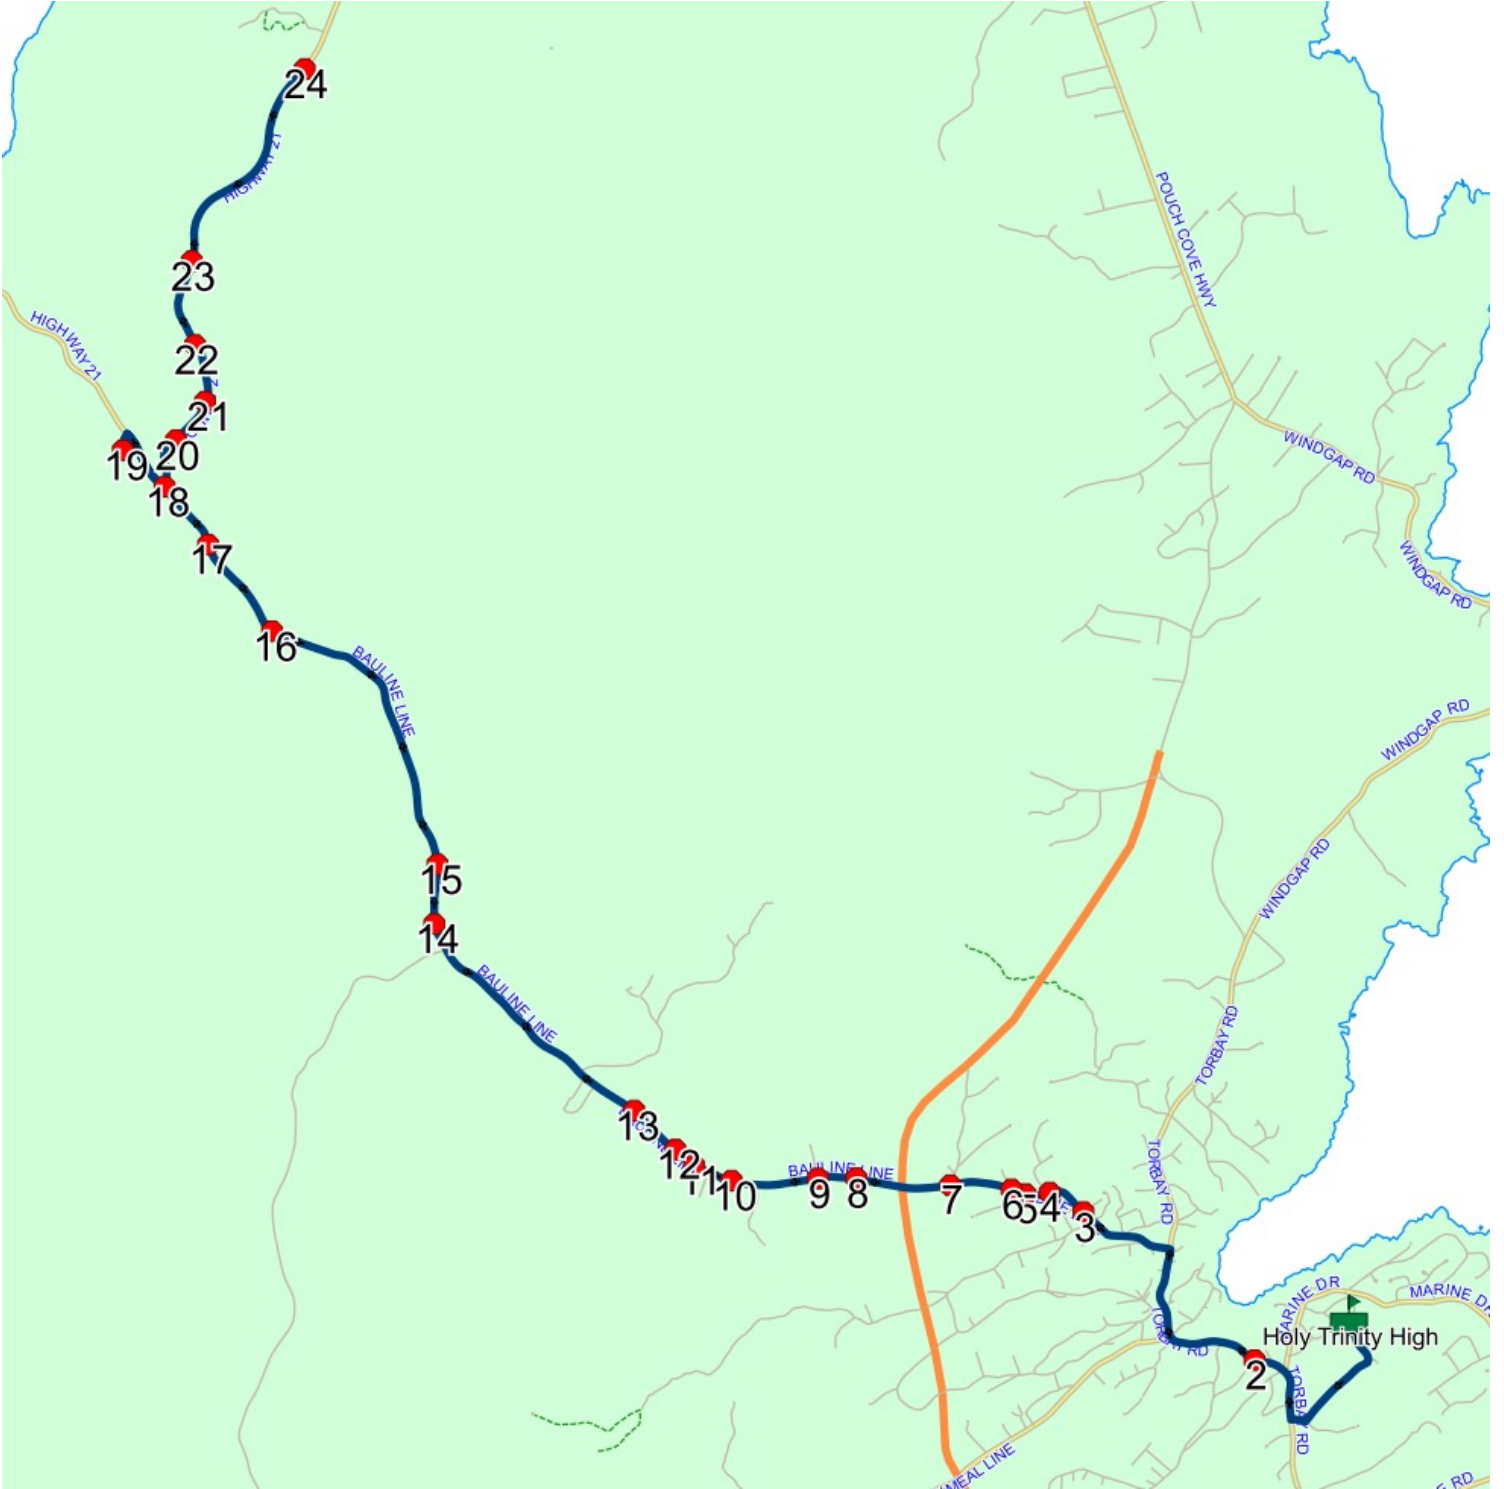

Route: 17-135-12 Run: 17-135-12A PM

Route: 17-135-12

Operator: Executive Taxi Ltd.

Vehicle: 17-135-12

Description:

Schools: Holy Trinity High (368)

Run: 17-135-12A PM

Schools: Holy Trinity High

#	Arrival	Departure	Description
1	3:05 PM	3:20 PM	Holy Trinity High Driveway
2	3:22 PM	3:23 PM	NORTH POND RD; TORBAY & TORBAY RD; TORBAY
3	3:26 PM		Bauline Line @ Franella Pl
4	3:26 PM	3:27 PM	BAULINE LINE; TORBAY & CROWES LANE; TORBAY
5	3:27 PM	3:28 PM	Bauline Line @ Garden Rd
6	3:28 PM		Bauline Line @ McGraths Lane
7	3:29 PM	3:30 PM	Bauline Line @ Buckleys Hill
8	3:30 PM	3:31 PM	290 BAULINE LINE; TORBAY; A1K
9	3:31 PM	3:32 PM	BAULINE LINE; TORBAY & MARY MANNING PL; TORBAY
10	3:32 PM	3:33 PM	334 BAULINE LINE; TORBAY; A1K
11	3:34 PM		387 BAULINE LINE; TORBAY; A1K
12	3:34 PM	3:35 PM	450 BAULINE LINE; TORBAY; A1K
13	3:35 PM	3:36 PM	494 BAULINE LINE; TORBAY; A1K
14	3:38 PM		#865 Bauline Line
15	3:39 PM		901 BAULINE LINE
16	3:41 PM		1084 BAULINE LINE; BAULINE; A1K
17	3:42 PM	3:43 PM	1155 BAULINE LINE; BAULINE; A1K
18	3:43 PM		1248 BAULINE LINE; BAULINE; A1K
19	3:44 PM		2 MEMORIAL PARK PL; BAULINE
20	3:46 PM	3:47 PM	20 HIGHWAY 21; BAULINE; A1K
21	3:47 PM		41 HIGHWAY 21; BAULINE; A1K
22	3:48 PM		65 HIGHWAY 21
23	3:48 PM	3:49 PM	101 HIGHWAY 21; BAULINE; A1K
24	3:50 PM	3:51 PM	174 HIGHWAY 21; BAULINE; A1K

Effective: 2024-09-25

Route: 17-135-12 Run: 17-135-12A PM