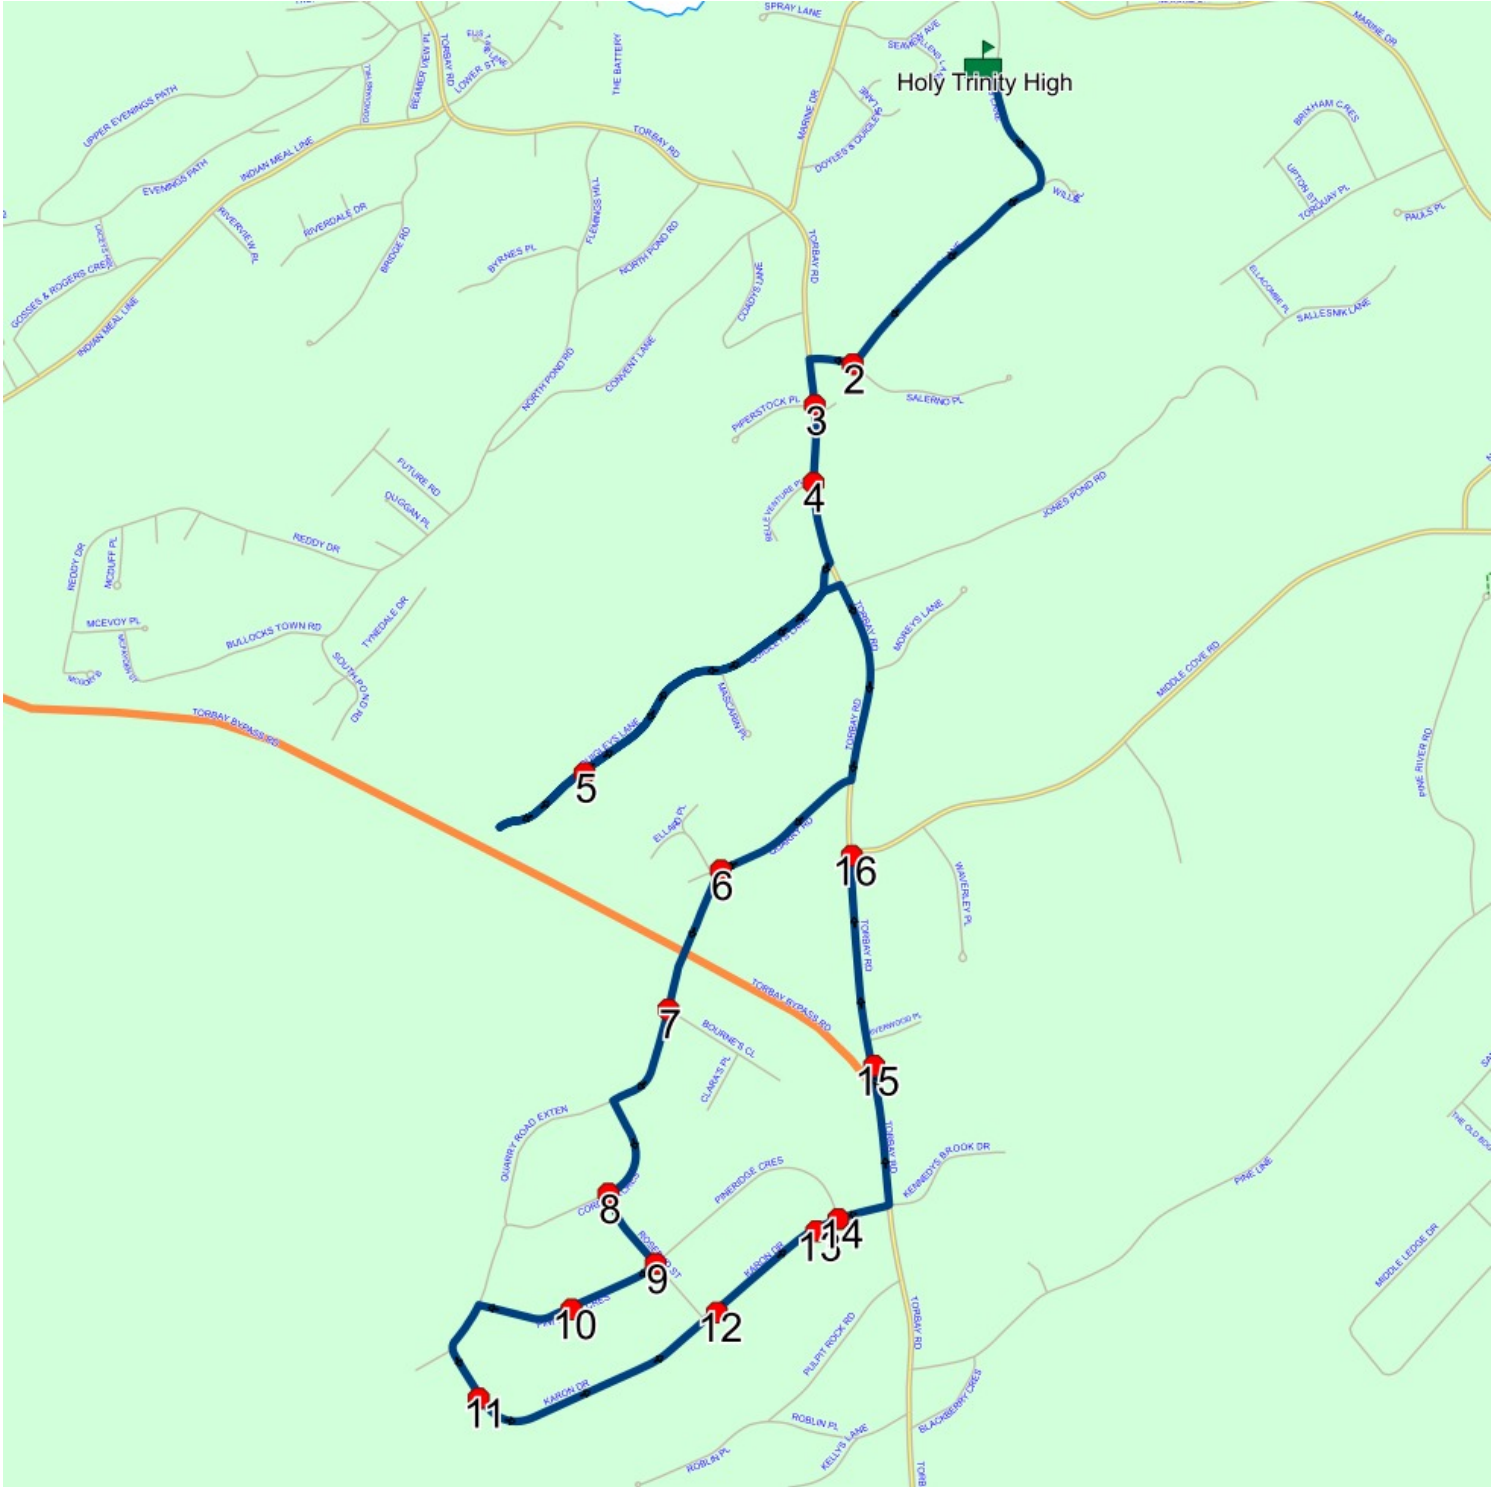

Route: 17-135-8 Run: 17-135-8A PM

Route: 17-135-8

Operator: Executive Taxi Ltd.

Vehicle: 17-135-8

Description:

Schools: Holy Trinity High (368)

Run: 17-135-8A PM

Schools: Holy Trinity High

#	Arrival	Departure	Description
1	3:05 PM	3:20 PM	Holy Trinity High Driveway
2	3:21 PM	3:22 PM	MAHONS LANE; TORBAY & SALERNO PL; TORBAY
3	3:23 PM		TORBAY RD; TORBAY & PIPERSTOCK PL; TORBAY
4	3:24 PM		TORBAY RD; TORBAY & BELLEVENTURE PL; TORBAY
5	3:25 PM	3:26 PM	95 QUIGLEYS LANE; TORBAY; A1K
6	3:31 PM	3:32 PM	QUARRY RD; TORBAY & ELLARD PL; TORBAY
7	3:33 PM	3:34 PM	Quarry Rd Ext @ Bournes Cl
8	3:35 PM		CORDELIA CRES; TORBAY & ROSEBUD ST; TORBAY
9	3:36 PM	3:37 PM	Pineridge Cres @ Rosebud St
10	3:37 PM	3:38 PM	63 PINERIDGE CRES; TORBAY; A1K
11	3:39 PM	3:40 PM	#113 Karon Dr
12	3:40 PM	3:41 PM	75 KARON DR
13	3:41 PM	3:42 PM	#29 Karon Dr
14	3:42 PM		Karon Dr @ Pineridge Cres
15	3:44 PM		996 TORBAY RD; TORBAY; A1K
16	3:44 PM		TORBAY RD; TORBAY & MIDDLE COVE RD; LOGY BAY-MIDDLE COVE-OUTER COVE

Route: 17-135-8 Run: 17-135-8A PM