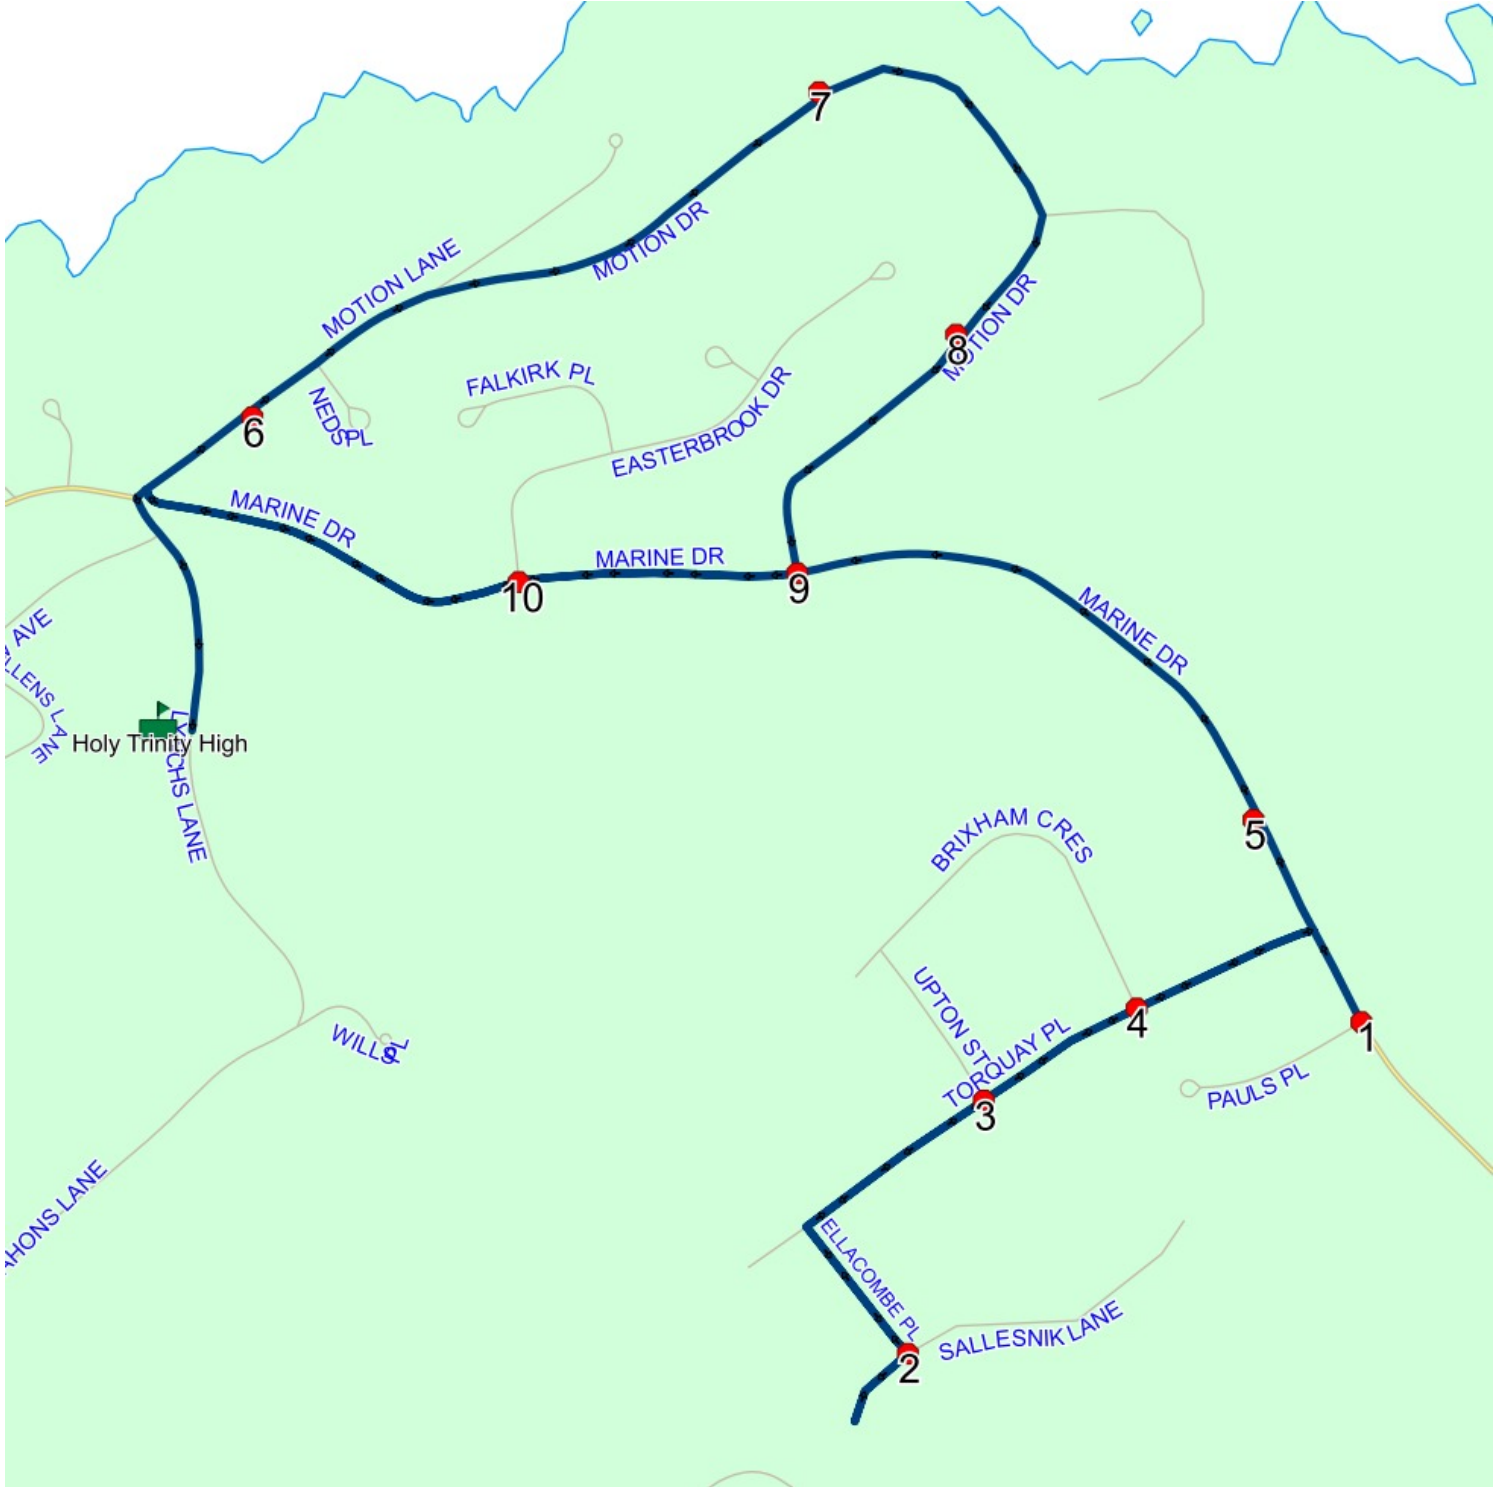

Route: 17-135-11 Run: 17-135-11A AM

Route: 17-135-11

Operator: Executive Taxi Ltd.

Vehicle: 17-135-11

Description:

Schools: Holy Trinity High (368)

Run: 17-135-11A AM

Schools: Holy Trinity High

#	Arrival	Departure	Description
1		8:36 AM	MARINE DR; TORBAY & PAULS PL; TORBAY
2	8:38 AM	8:39 AM	Ellacombe PI @ Sallesnik Lane
3	8:43 AM	8:44 AM	TORQUAY PL; TORBAY & UPTON ST; TORBAY
4	8:44 AM	8:45 AM	TORQUAY PL; TORBAY & BRIXHAM CRES; TORBAY
5	8:45 AM	8:46 AM	254 MARINE DR; TORBAY; A1K
6		8:48 AM	32 MOTION LANE; TORBAY
7		8:49 AM	45 MOTION DR; TORBAY; A1K
8	8:50 AM	8:51 AM	83 MOTION DR; TORBAY; A1K
9		8:51 AM	MOTION DR; TORBAY & MARINE DR; TORBAY
10	8:52 AM	8:53 AM	MARINE DR; TORBAY & EASTERBROOK DR; TORBAY
11	8:55 AM	8:57 AM	Holy Trinity High Driveway

Route: 17-135-11 Run: 17-135-11A AM