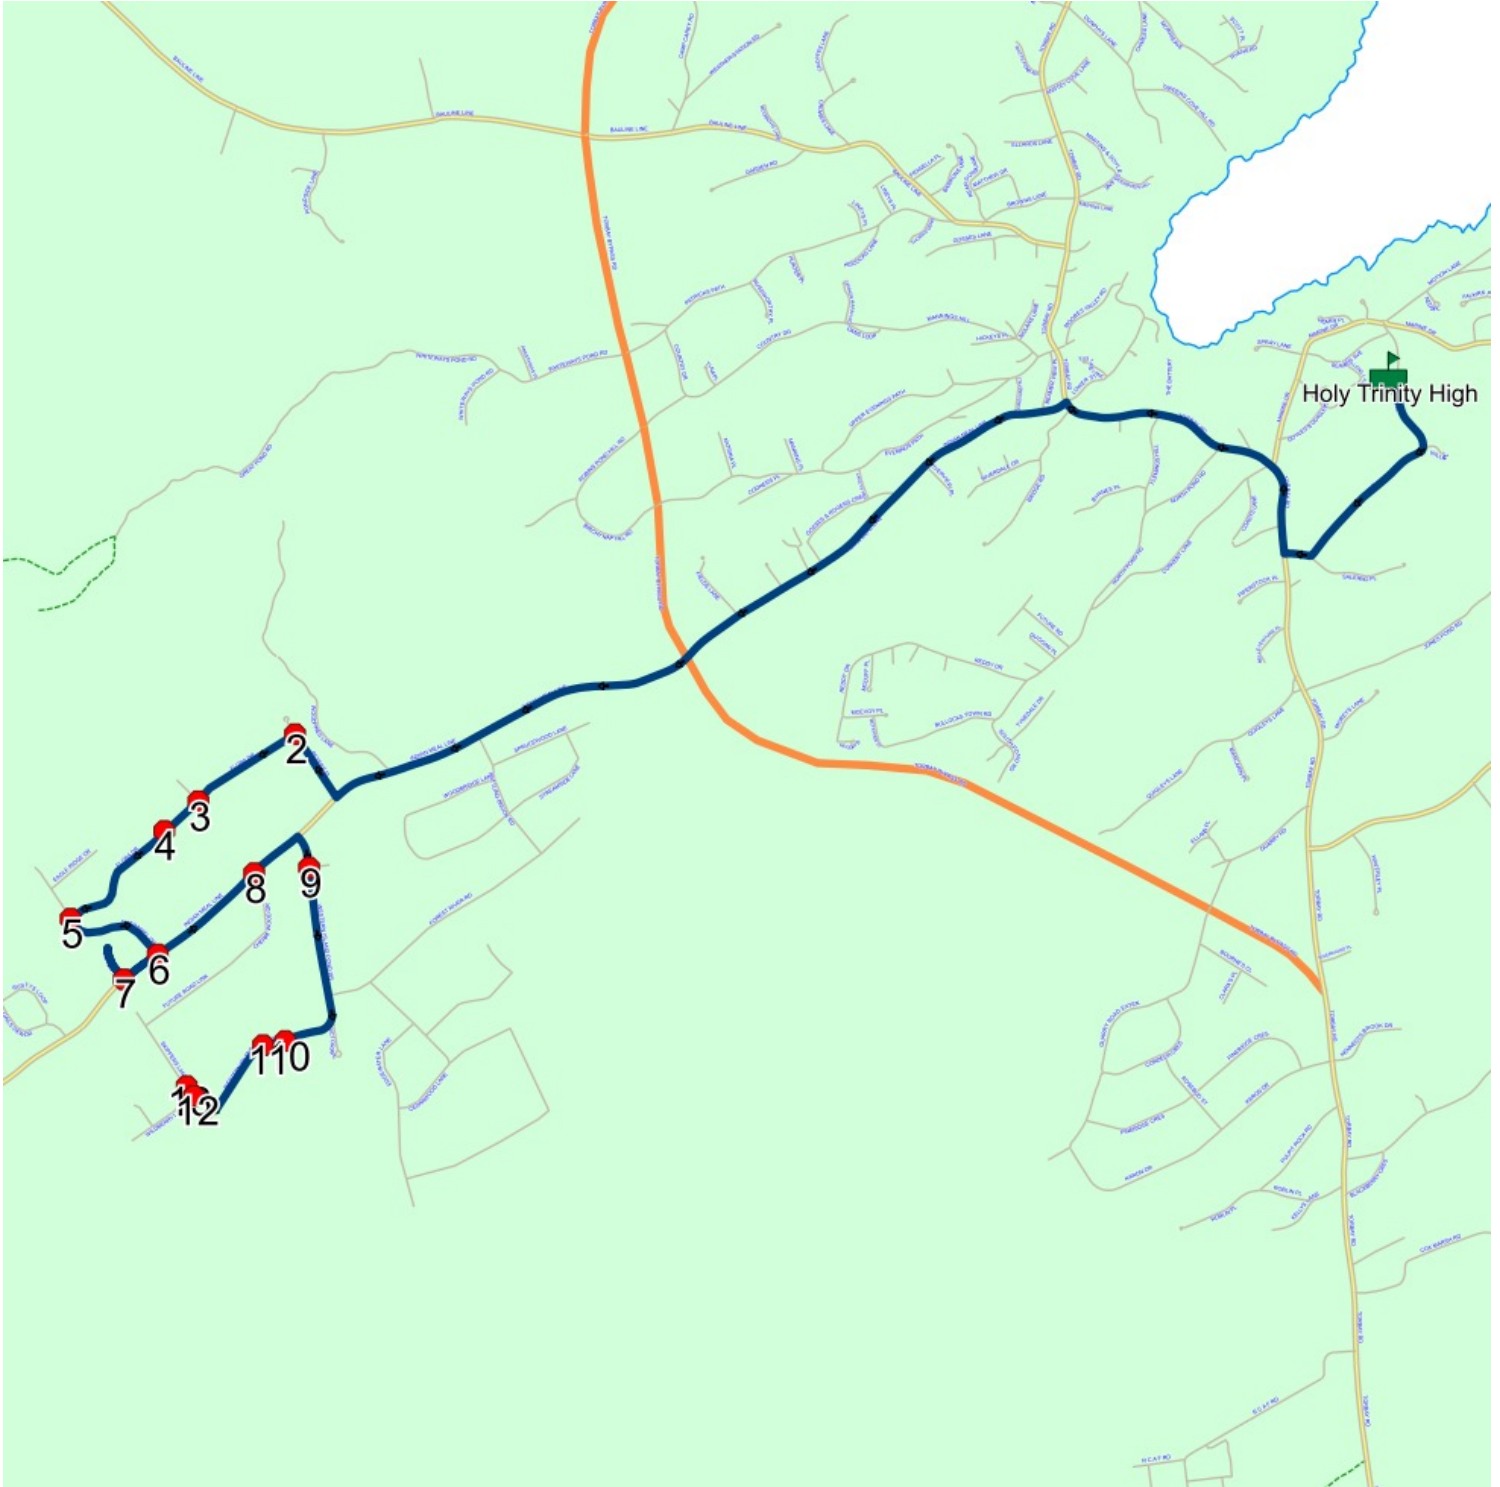

Route: 17-135-7 Run: 17-135-7A PM

Route: 17-135-7

Operator: Executive Taxi Ltd.

Vehicle: 17-135-7

Description:

Schools: Holy Trinity High (368)

Run: 17-135-7A PM

Schools: Holy Trinity High

#	Arrival	Departure	Description
1	3:05 PM	3:20 PM	Holy Trinity High Driveway
2	3:29 PM	3:30 PM	Flora Dr @ Peters Pl
3	3:31 PM	3:32 PM	Flora Dr @ Scenic View Dr
4	3:32 PM		#15 Flora Dr
5	3:33 PM	3:34 PM	Nathaniel Dr @ Flora Dr
6	3:35 PM		Indian Meal Line @ Nathaniel Dr
7	3:36 PM	3:37 PM	Indian Meal Line @ Victor Pl
8	3:41 PM	3:42 PM	Indian Meal Line @ Cherry Wood Dr
9	3:43 PM		Western Island Pond Dr @ Conceptas Pl
10	3:44 PM	3:45 PM	61 WESTERN ISLAND POND DR; TORBAY; A1K
11	3:45 PM	3:46 PM	70 WESTERN ISLAND POND DR; TORBAY; A1K
12	3:46 PM	3:47 PM	5 SKIPPERS LANDING; TORBAY; A1K
13	3:47 PM	3:48 PM	#19 Skippers Lndg

Route: 17-135-7 Run: 17-135-7A PM