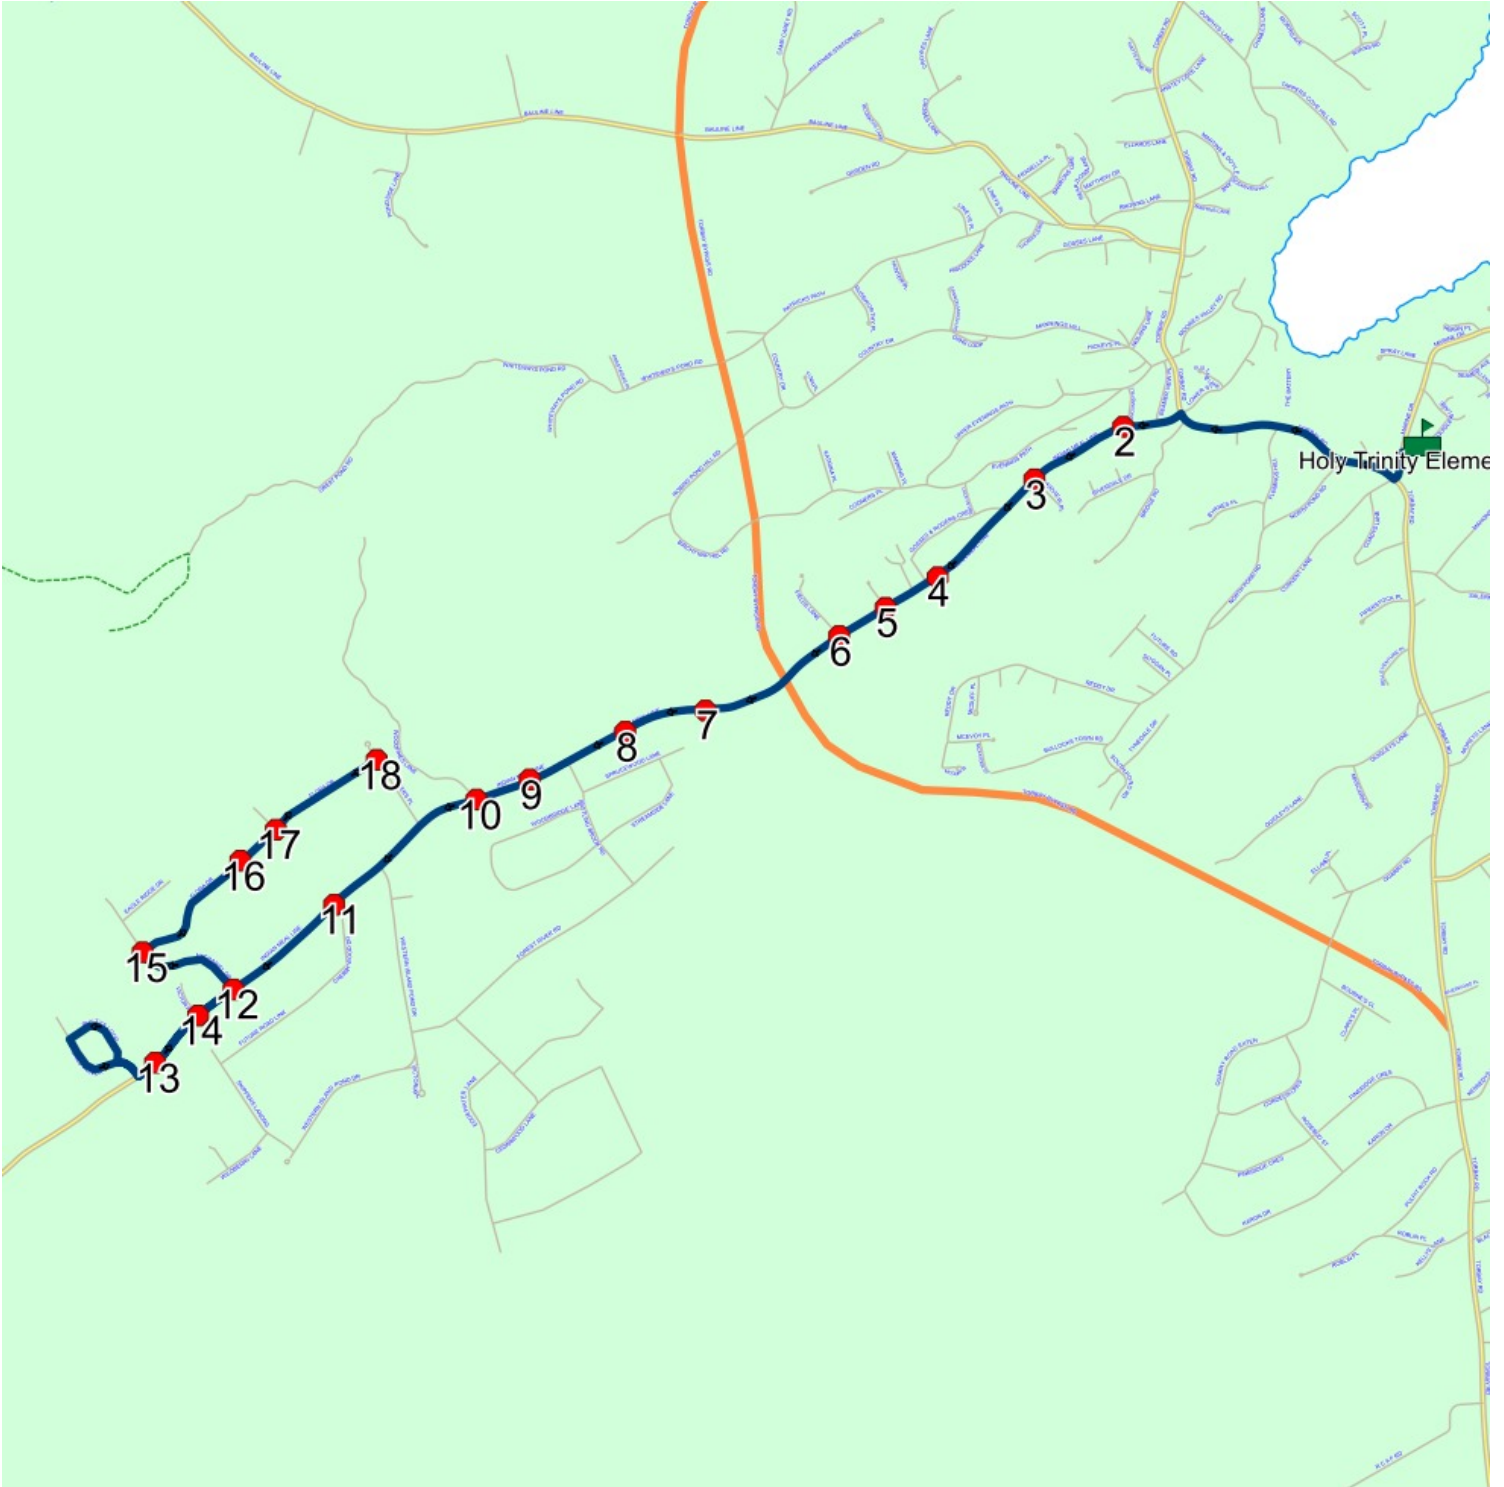

Route: 17-135-5 Run: 17-135-5B PM

Route: 17-135-5

Operator: Executive Taxi Ltd.

Vehicle: 17-135-5

Schools: Holy Trinity Elementary (367)

Run: 17-135-5B PM

Description: Red Bus

Schools: Holy Trinity Elementary

#	Arrival	Departure	Description
1	1:55 PM	2:15 PM	Holy Trinity Elementary
2	2:18 PM		INDIAN MEAL LINE
3	2:19 PM		INDIAN MEAL LINE & RIVERVIEW PL
4	2:20 PM	2:21 PM	154 INDIAN MEAL LINE; TORBAY; A1K
5	2:21 PM	2:22 PM	INDIAN MEAL LINE & CLEMENTS LANE
6	2:22 PM	2:23 PM	INDIAN MEAL LINE & FIELDS LANE
7	2:24 PM		265 INDIAN MEAL LINE
8	2:25 PM		303 INDIAN MEAL LINE
9	2:26 PM		355 INDIAN MEAL LINE
10	2:26 PM	2:27 PM	INDIAN MEAL LINE & WOODFINES LANE
11	2:28 PM	2:29 PM	INDIAN MEAL LINE & CHERRY WOOD DR
12	2:29 PM	2:30 PM	INDIAN MEAL LINE & NATHANIEL DR
13	2:31 PM		596 INDIAN MEAL LINE
14	2:34 PM		INDIAN MEAL LINE & VICTOR PL
15	2:35 PM	2:36 PM	NATHANIEL DR & FLORA DR
16	2:37 PM		15 FLORA DR
17	2:38 PM		FLORA DR & SCENIC VIEW DR
18	2:39 PM	2:40 PM	FLORA DR & PETERS PL

Route: 17-135-5 Run: 17-135-5B PM