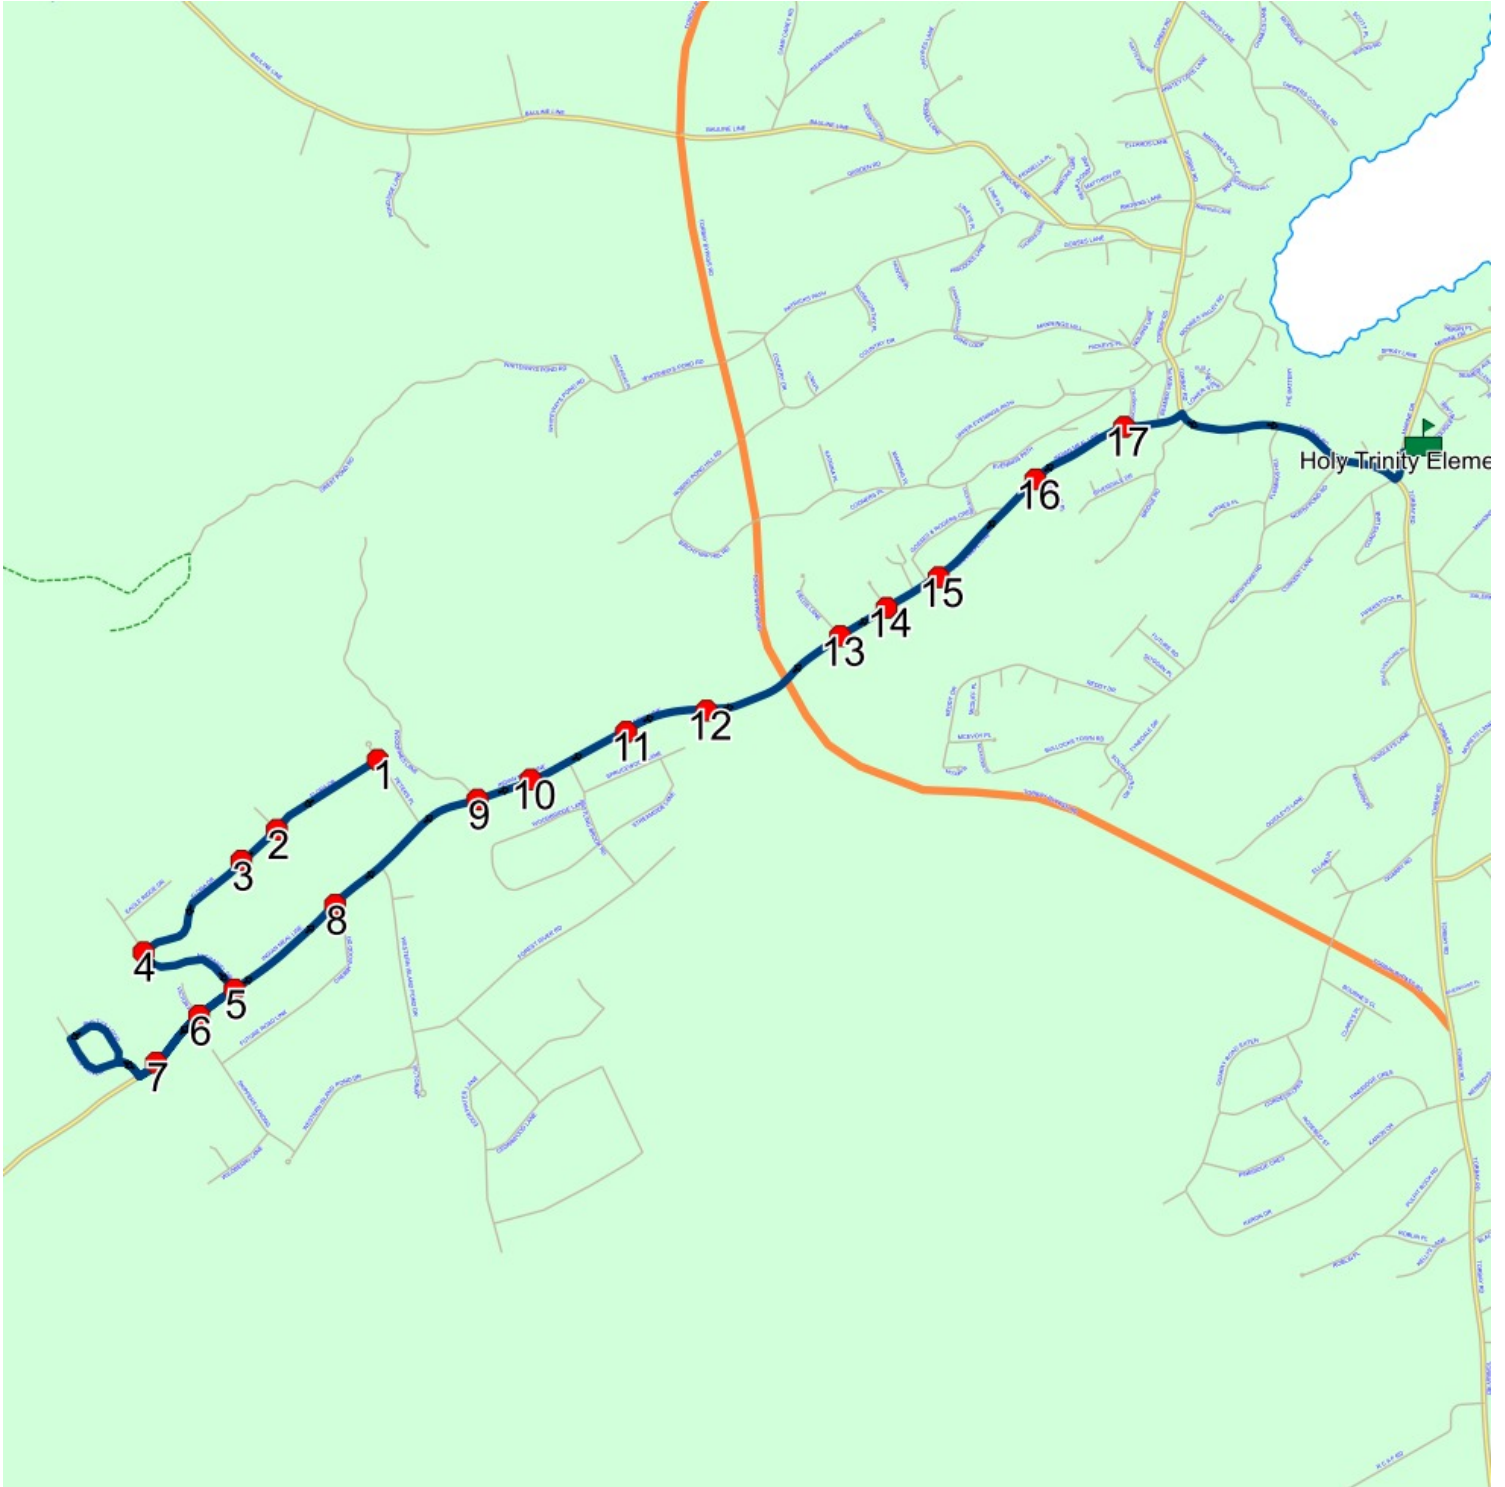

Route: 17-135-5 Run: 17-135-5B AM

Route: 17-135-5

Operator: Executive Taxi Ltd.

Vehicle: 17-135-5

Schools: Holy Trinity Elementary (367)

Run: 17-135-5B AM

Description: Red Bus

Schools: Holy Trinity Elementary

#	Arrival	Departure	Description
1	7:27 AM	7:28 AM	FLORA DR & PETERS PL
2	7:28 AM	7:29 AM	FLORA DR & SCENIC VIEW DR
3	7:29 AM	7:30 AM	15 FLORA DR
4	7:30 AM	7:31 AM	NATHANIEL DR & FLORA DR
5	7:32 AM	7:33 AM	INDIAN MEAL LINE & NATHANIEL DR
6		7:33 AM	INDIAN MEAL LINE & VICTOR PL
7		7:36 AM	596 INDIAN MEAL LINE
8		7:38 AM	INDIAN MEAL LINE & CHERRY WOOD DR
9	7:39 AM	7:40 AM	INDIAN MEAL LINE & WOODFINES LANE
10		7:40 AM	355 INDIAN MEAL LINE
11		7:41 AM	303 INDIAN MEAL LINE
12		7:42 AM	265 INDIAN MEAL LINE
13	7:43 AM	7:44 AM	INDIAN MEAL LINE & FIELDS LANE
14		7:44 AM	INDIAN MEAL LINE & CLEMENTS LANE
15		7:45 AM	154 INDIAN MEAL LINE; TORBAY; A1K
16	7:46 AM	7:47 AM	INDIAN MEAL LINE & RIVERVIEW PL
17	7:47 AM	7:48 AM	INDIAN MEAL LINE
18	7:50 AM	7:53 AM	Holy Trinity Elementary

Route: 17-135-5 Run: 17-135-5B AM