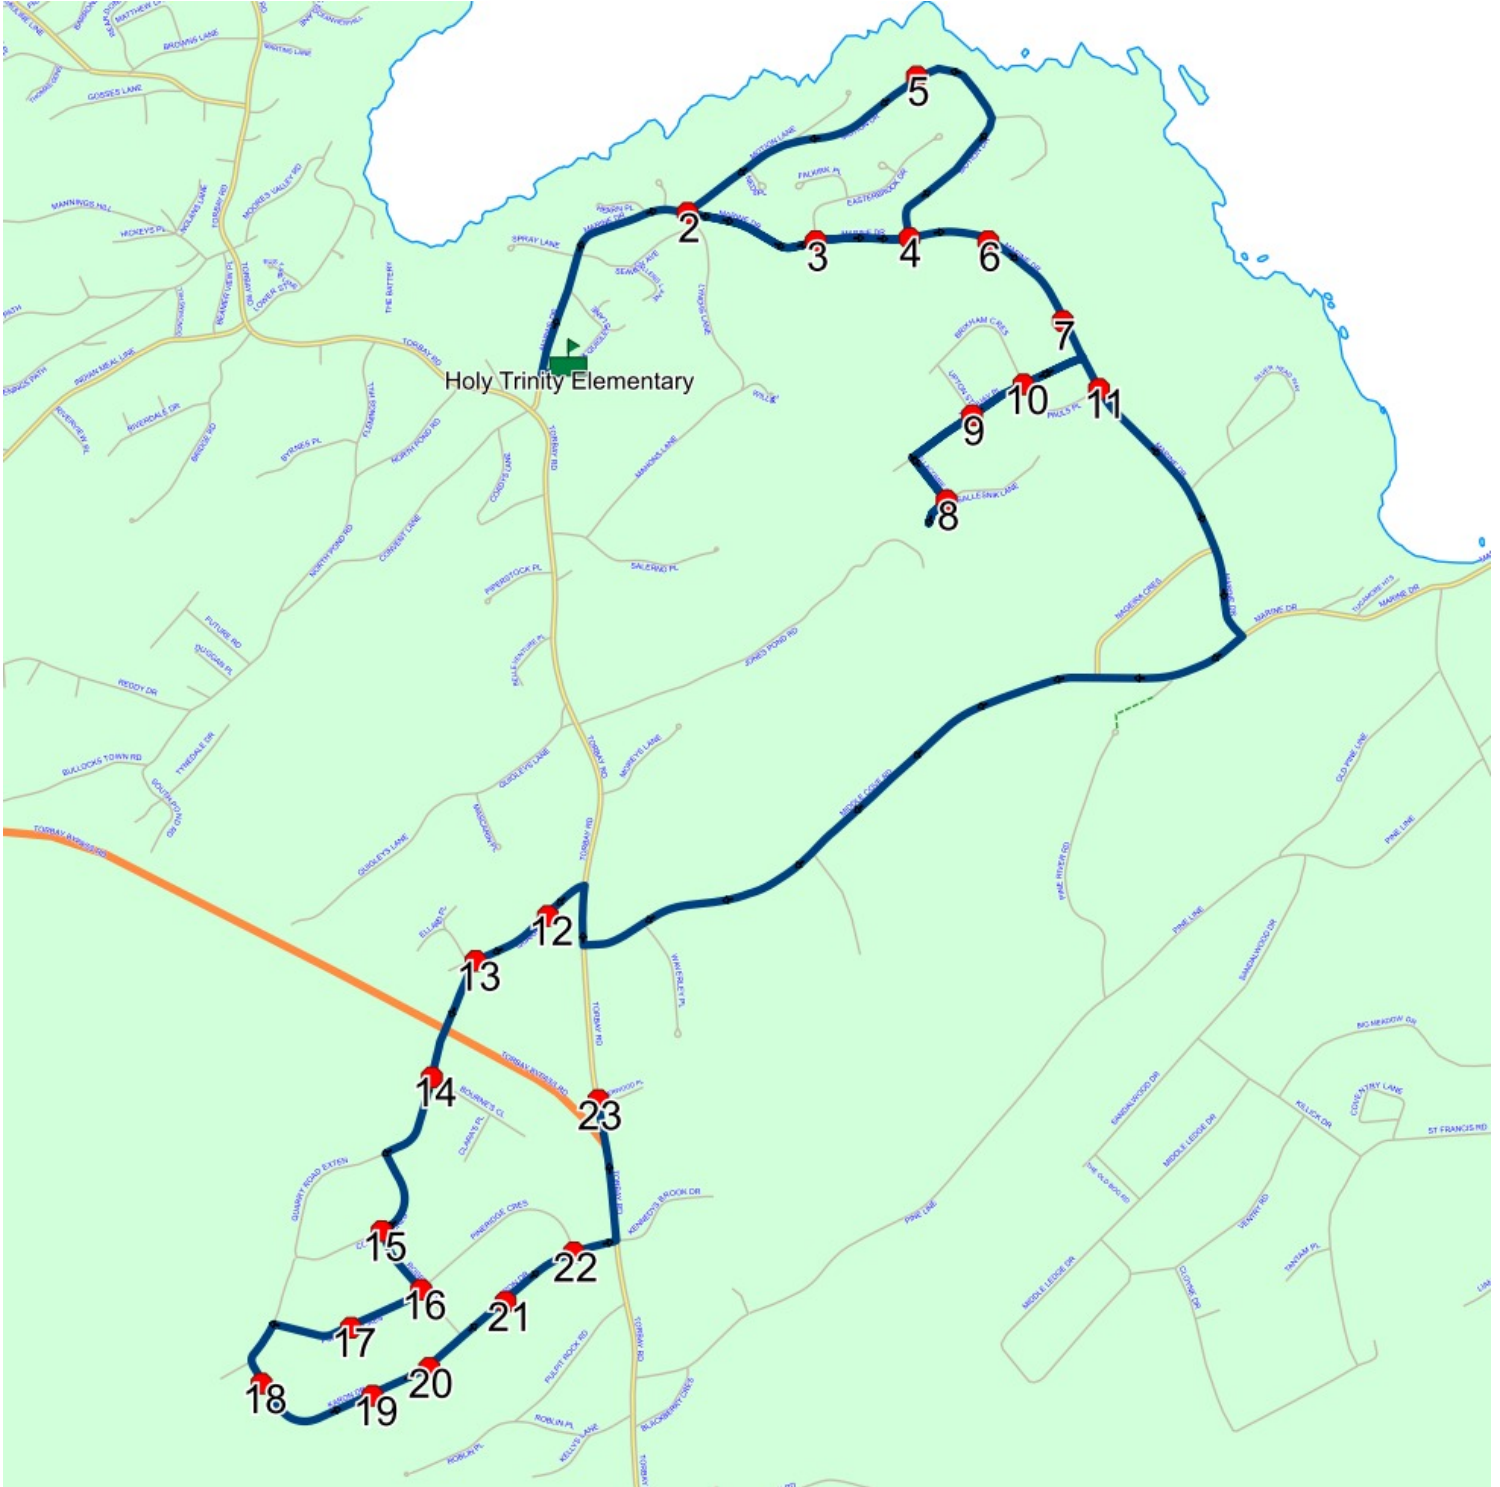

Route: 17-135-10 Run: 17-135-10B PM

Route: 17-135-10

Operator: Executive Taxi Ltd.

Vehicle: 17-135-10

Description:

Schools: Holy Trinity Elementary (367)

Run: 17-135-10B PM

Schools: Holy Trinity Elementary

#	Arrival	Departure	Description
1	2:00 PM	2:15 PM	Holy Trinity Elementary
2	2:16 PM	2:17 PM	MARINE DR; TORBAY & LYNCHS LANE; TORBAY
3	2:19 PM	2:20 PM	MARINE DR; TORBAY & EASTERBROOK DR; TORBAY
4	2:20 PM	2:21 PM	MARINE DR & MOTION DR
5	2:22 PM	2:23 PM	45 MOTION DR; TORBAY; A1K Effective: 2024-09-25
6	2:26 PM		214 MARINE DR
7	2:26 PM		254 MARINE DR
8	2:28 PM	2:29 PM	ELLACOMBE PL & SALLESNIK LANE
9	2:33 PM		TORQUAY PL; TORBAY & UPTON ST; TORBAY
10	2:34 PM		TORQUAY PL; TORBAY & BRIXHAM CRES; TORBAY
11	2:34 PM		MARINE DR & PAULS PL
12	2:39 PM		13 QUARRY RD : 2027-01-31
13	2:39 PM	2:40 PM	QUARRY RD & ELLARD PL
14	2:41 PM		QUARRY ROAD EXTEN & BOURNE'S CL
15	2:42 PM	2:43 PM	CORDELIA CRES & ROSEBUD ST
16	2:44 PM		PINERIDGE CRES & ROSEBUD ST
17	2:44 PM	2:45 PM	63 PINERIDGE CRES
18	2:46 PM		113 KARON DR
19	2:47 PM		75 KARON DR
20	2:48 PM		57 KARON DR
21	2:48 PM		29 KARON DR
22	2:49 PM		KARON DR & PINERIDGE CRES
23	2:50 PM	2:51 PM	TORBAY RD & RIVERWOOD PL

Route: 17-135-10 Run: 17-135-10B PM