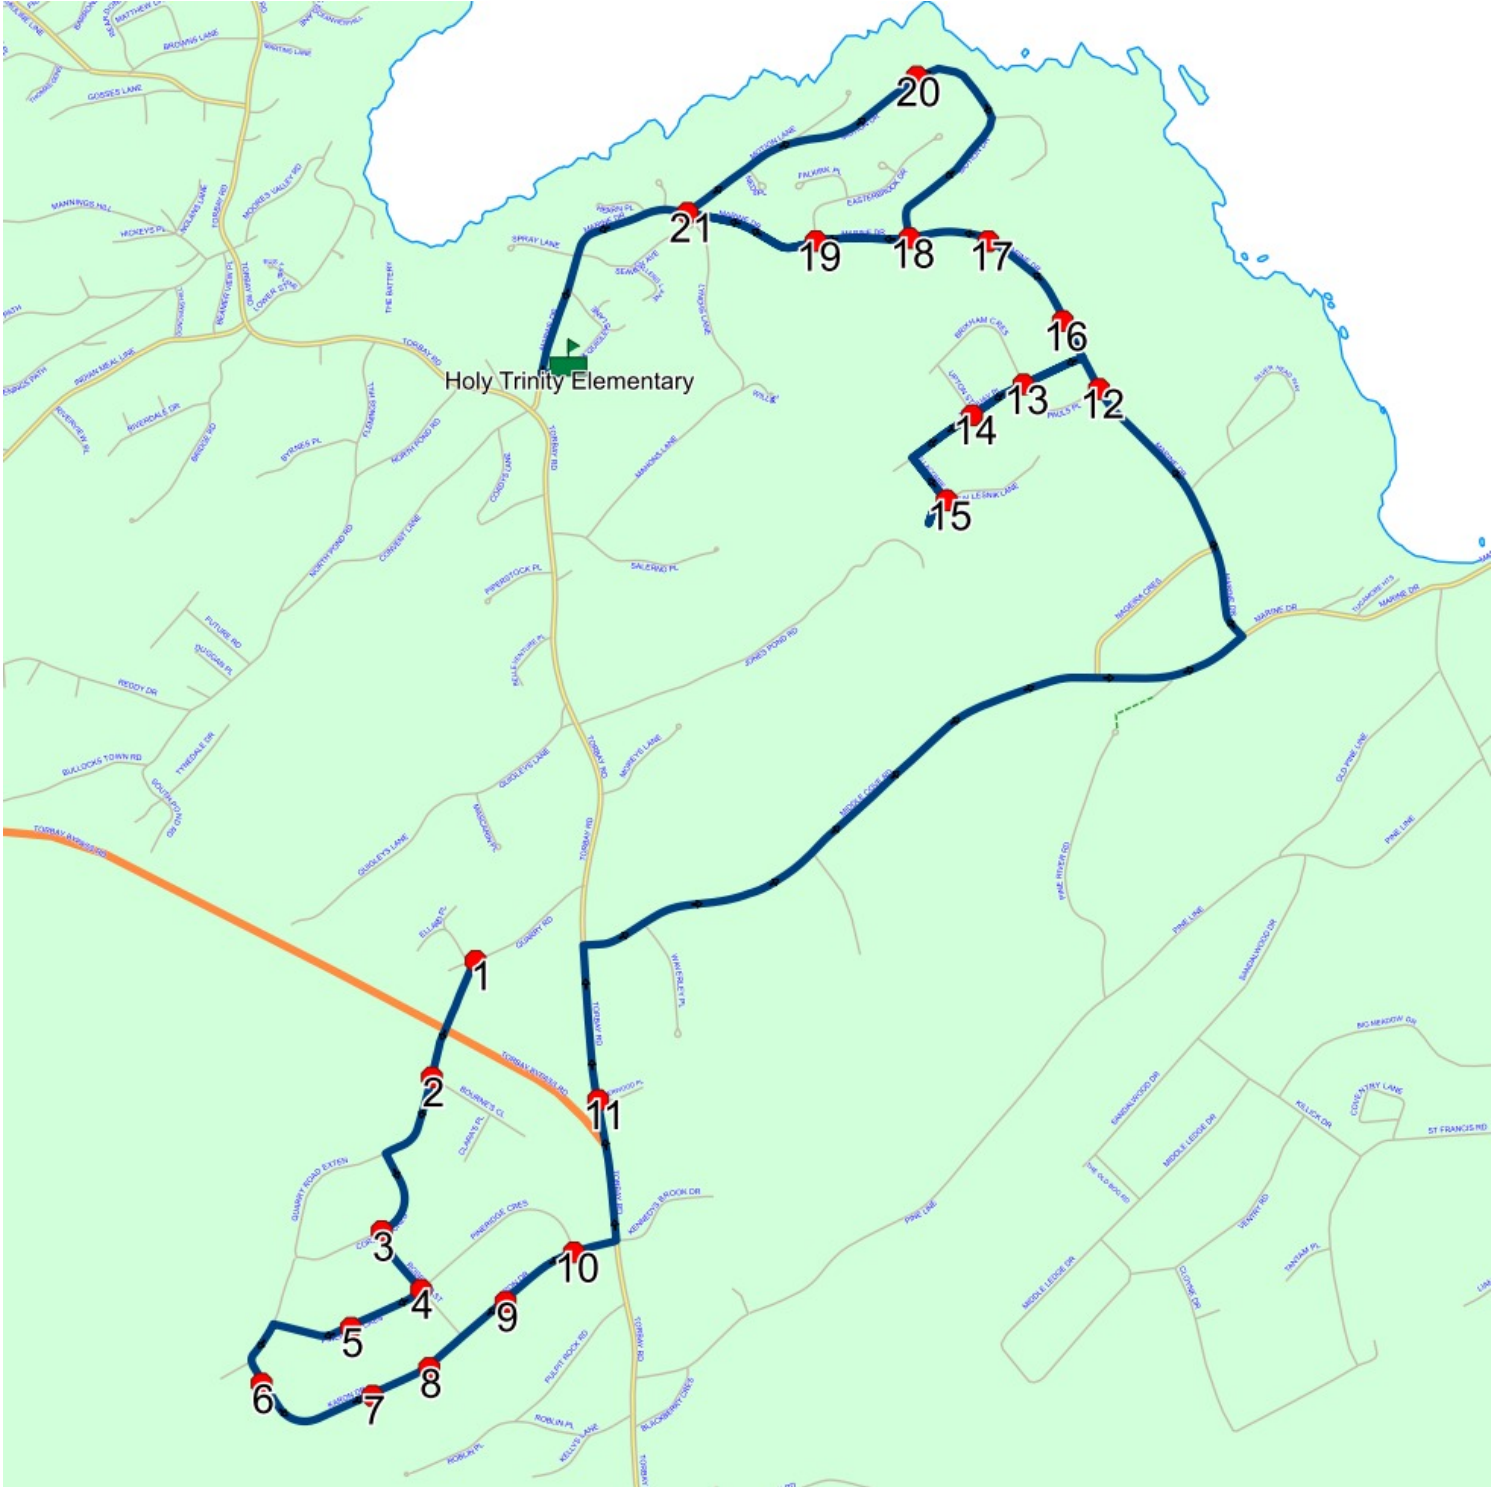

Route: 17-135-10 Run: 17-135-10B AM

Route: 17-135-10

Operator: Executive Taxi Ltd.

Vehicle: 17-135-10

Description:

Schools: Holy Trinity Elementary (367)

Run: 17-135-10B AM

Schools: Holy Trinity Elementary

#	Arrival	Departure	Description
1	7:17 AM	7:18 AM	QUARRY RD & ELLARD PL
2	7:18 AM	7:19 AM	QUARRY ROAD EXTEN & BOURNE'S CL
3		7:20 AM	CORDELIA CRES & ROSEBUD ST
4		7:21 AM	PINERIDGE CRES & ROSEBUD ST
5		7:22 AM	63 PINERIDGE CRES
6		7:23 AM	113 KARON DR
7		7:24 AM	75 KARON DR
8		7:25 AM	57 KARON DR
9		7:25 AM	29 KARON DR
10		7:26 AM	KARON DR & PINERIDGE CRES
11		7:27 AM	TORBAY RD & RIVERWOOD PL
12		7:32 AM	MARINE DR & PAULS PL
13		7:32 AM	TORQUAY PL; TORBAY & BRIXHAM CRES; TORBAY
14		7:33 AM	TORQUAY PL; TORBAY & UPTON ST; TORBAY
15		7:34 AM	ELLACOMBE PL & SALLESNIK LANE
16		7:40 AM	254 MARINE DR
17		7:40 AM	214 MARINE DR
18		7:41 AM	MARINE DR & MOTION DR
19	7:41 AM	7:42 AM	MARINE DR; TORBAY & EASTERBROOK DR; TORBAY
20		7:44 AM	45 MOTION DR; TORBAY; A1K Effective: 2024-09-25
21	7:47 AM	7:48 AM	MARINE DR; TORBAY & LYNCHS LANE; TORBAY
22	7:50 AM	7:53 AM	Holy Trinity Elementary

Route: 17-135-10 Run: 17-135-10B AM