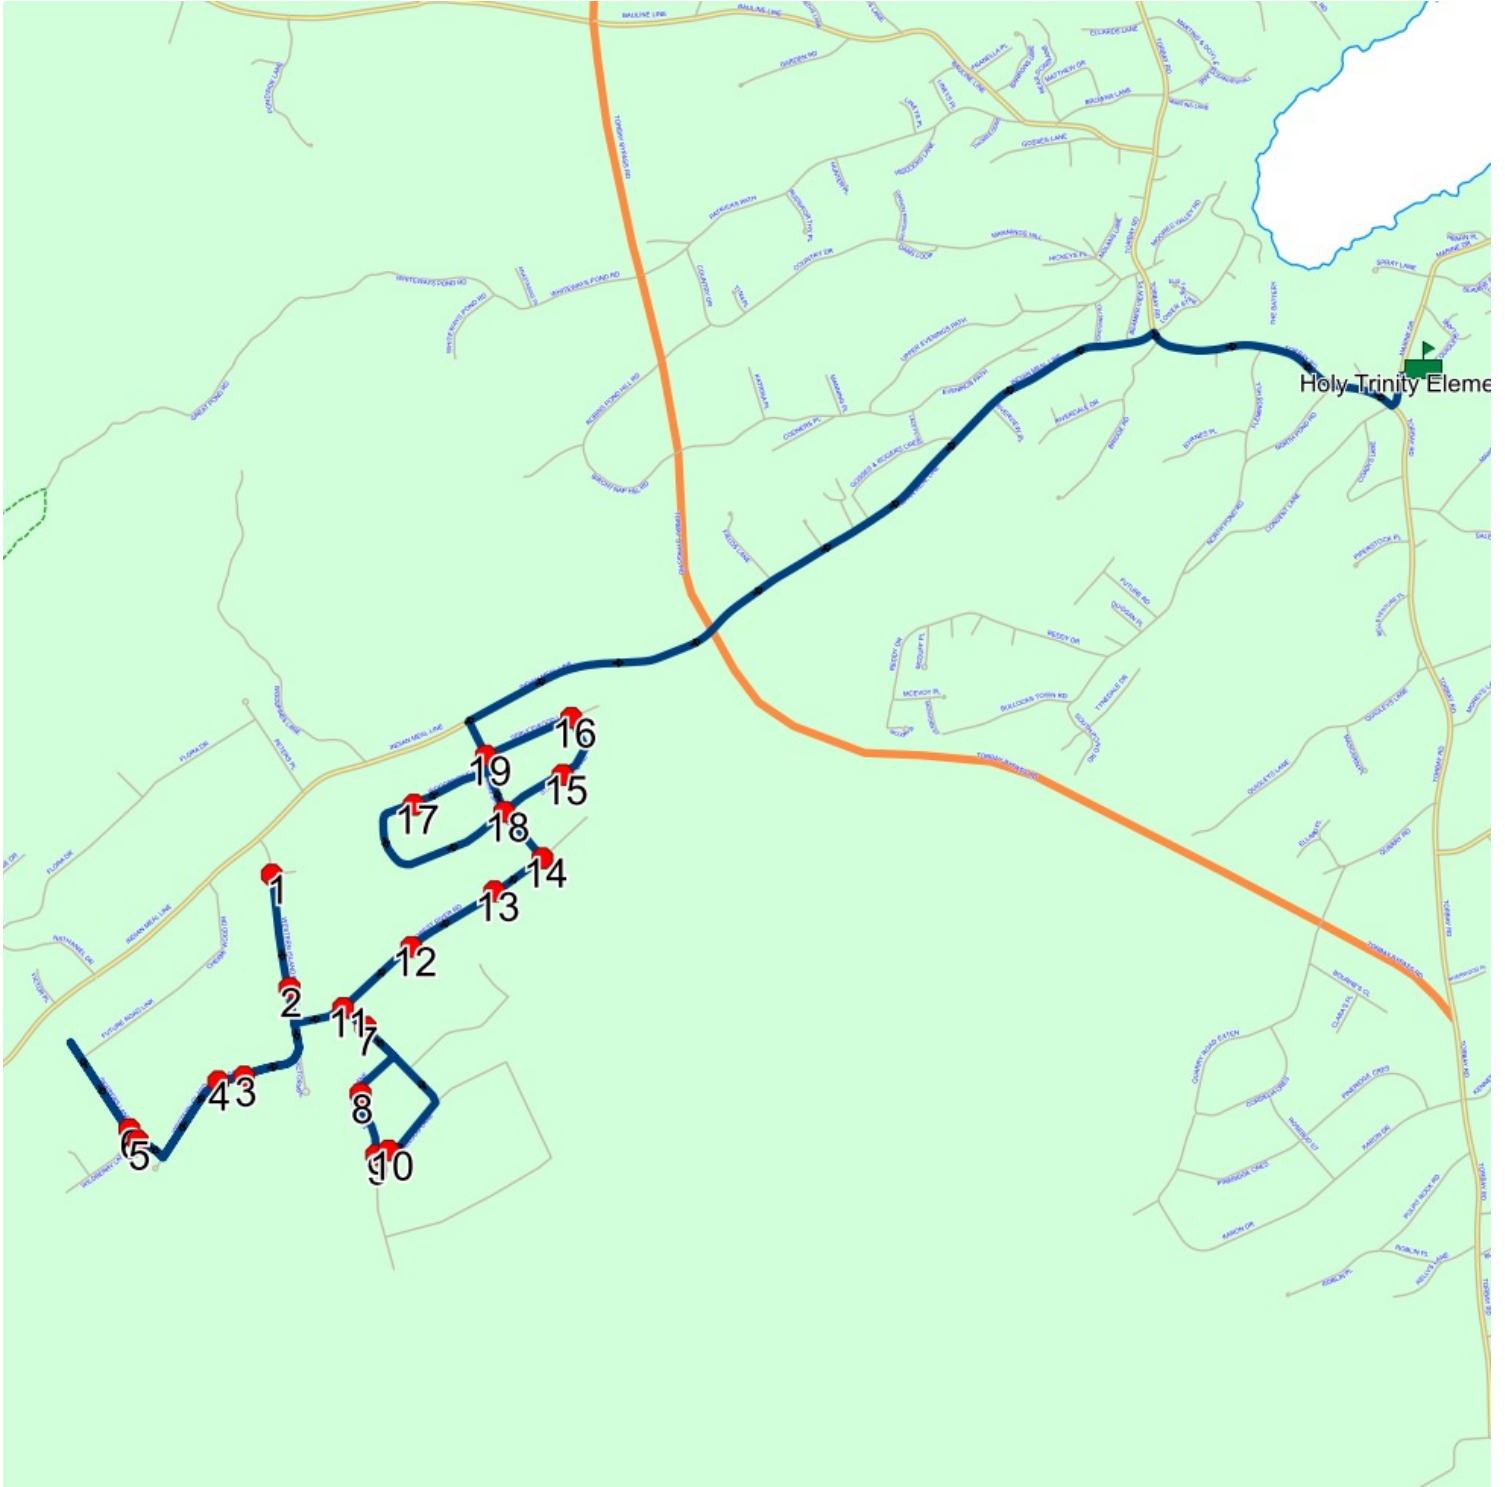

Route: 17-135-6 Run: 17-135-6B AM

Route: 17-135-6

Operator: Executive Taxi Ltd.

Vehicle: 17-135-6

Schools: Holy Trinity Elementary (367)

Run: 17-135-6B AM

Description: Purple Bus

Schools: Holy Trinity Elementary

#	Arrival	Departure	Description
1	7:18 AM	7:19 AM	WESTERN ISLAND POND DR & CONCEPTAS PL
2		7:19 AM	35 WESTERN ISLAND POND DR
3		7:20 AM	61 WESTERN ISLAND POND DR
4	7:20 AM	7:21 AM	70 WESTERN ISLAND POND DR
5	7:21 AM	7:22 AM	5 SKIPPERS LANDING
6	7:25 AM	7:26 AM	19 SKIPPERS LANDING
7		7:28 AM	5 CAPTAIN MATTHEW DAVIS DR
8		7:29 AM	10 EDGEWATER LANE
9		7:30 AM	EDGEWATER LANE; TORBAY & CEDARWOOD LANE; TORBAY
10		7:31 AM	3 CEDARWOOD LANE
11	7:32 AM	7:33 AM	FOREST RIVER RD & CAPTAIN MATTHEW DAVIS DR
12	7:33 AM	7:34 AM	22 FOREST RIVER RD
13	7:34 AM	7:35 AM	33 FOREST RIVER RD
14		7:35 AM	FOREST RIVER RD & RATTILING BROOK RD
15		7:37 AM	10 STREAMSIDE LANE
16	7:37 AM	7:38 AM	STREAMSIDE LANE & SPRUCEWOOD LANE
17		7:40 AM	14 WOODBRIDGE LANE
18		7:42 AM	RATTILING BROOK RD & STREAMSIDE LANE
19		7:43 AM	RATTILING BROOK RD & SPRUCEWOOD LANE
20	7:50 AM	7:52 AM	Holy Trinity Elementary

Route: 17-135-6 Run: 17-135-6B AM