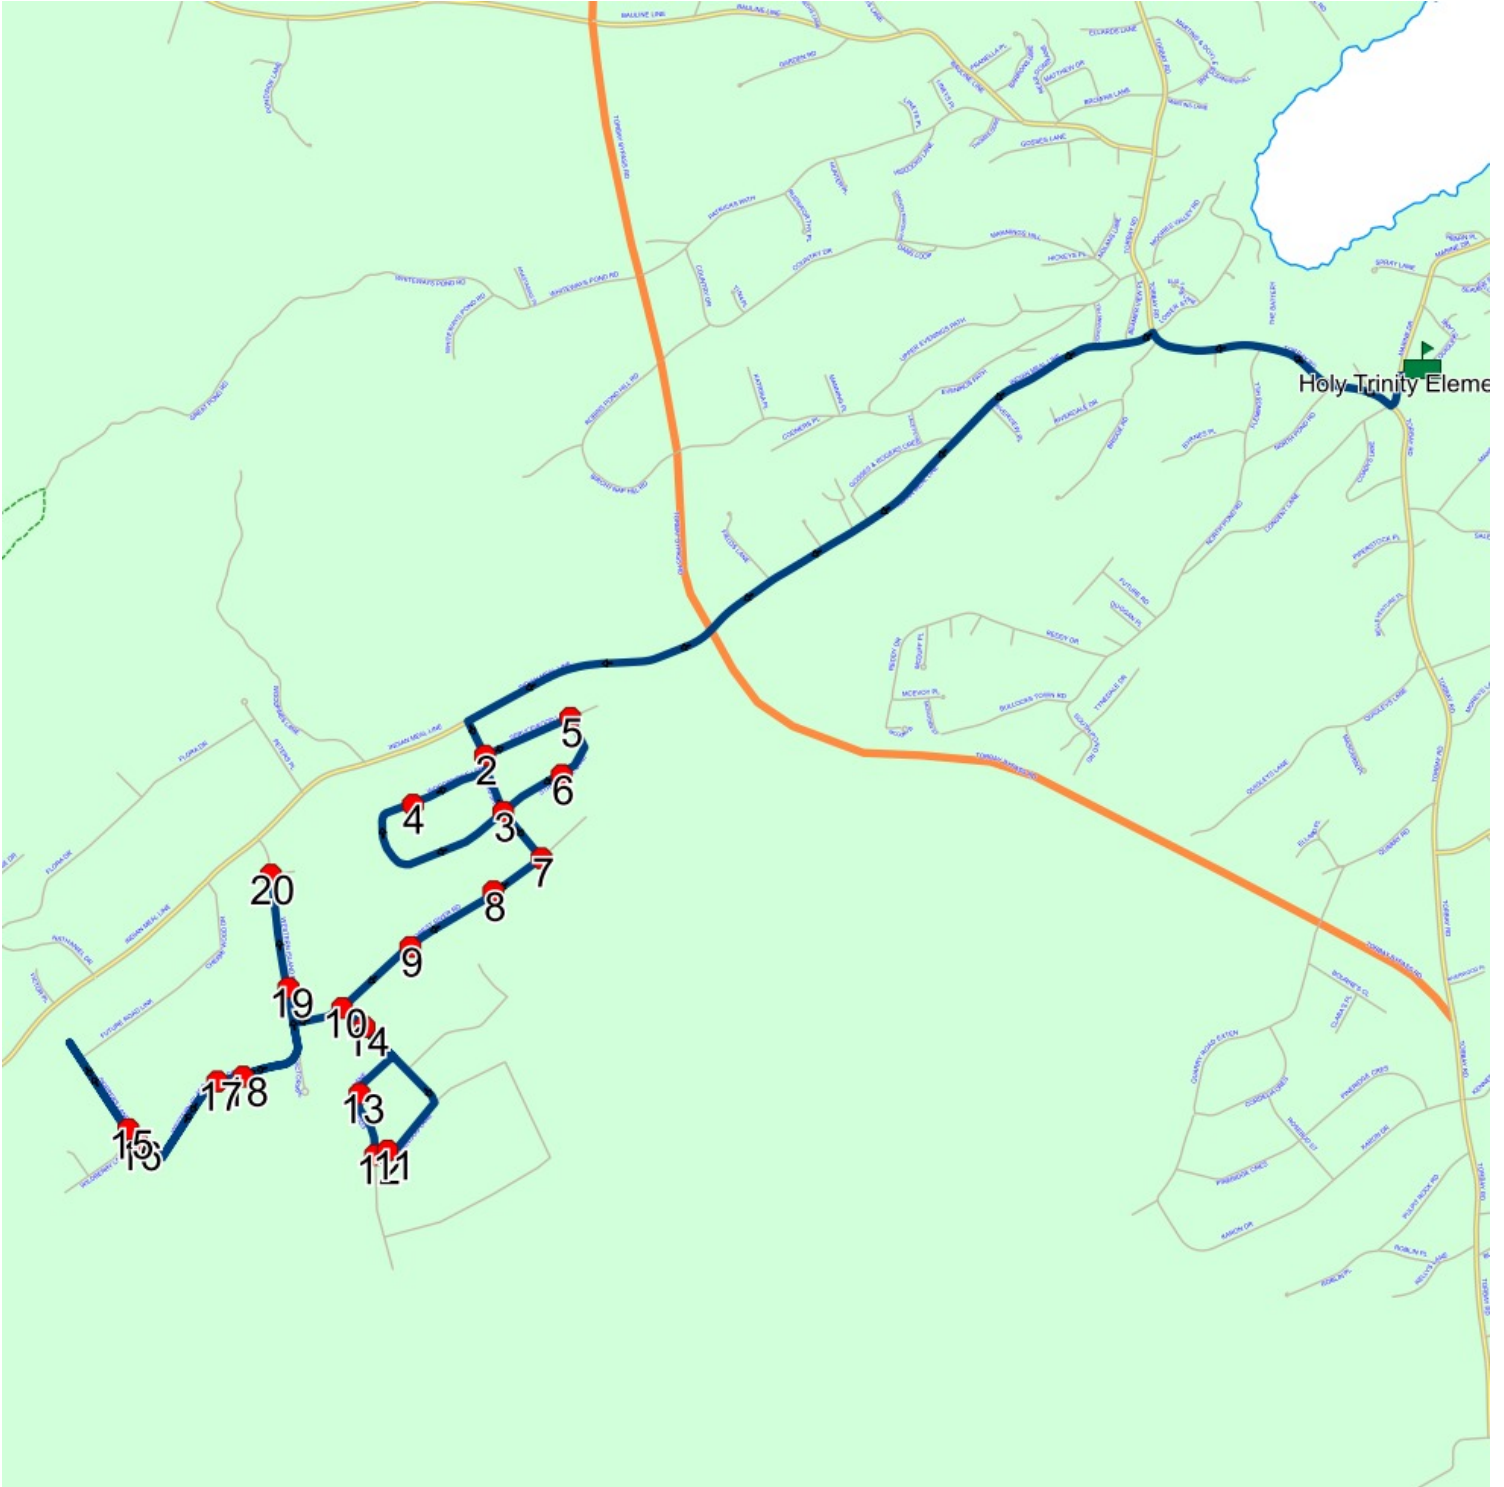

Route: 17-135-6 Run: 17-135-6B PM

Route: 17-135-6

Operator: Executive Taxi Ltd.

Vehicle: 17-135-6

Schools: Holy Trinity Elementary (367)

Run: 17-135-6B PM

Description: Purple Bus

Schools: Holy Trinity Elementary

#	Arrival	Departure	Description
1	1:55 PM	2:15 PM	Holy Trinity Elementary
2	2:22 PM	2:23 PM	RATTLING BROOK RD & SPRUCEWOOD LANE
3	2:23 PM	2:24 PM	RATTLING BROOK RD & STREAMSIDE LANE
4	2:25 PM	2:26 PM	14 WOODBRIDGE LANE
5	2:27 PM	2:28 PM	STREAMSIDE LANE & SPRUCEWOOD LANE
6	2:28 PM	2:29 PM	10 STREAMSIDE LANE
7	2:30 PM		FOREST RIVER RD & RATTLING BROOK RD
8	2:31 PM		33 FOREST RIVER RD
9	2:32 PM		22 FOREST RIVER RD
10	2:33 PM		FOREST RIVER RD & CAPTAIN MATTHEW DAVIS DR
11	2:35 PM		3 CEDARWOOD LANE
12	2:35 PM	2:36 PM	EDGEWATER LANE; TORBAY & CEDARWOOD LANE; TORBAY
13	2:37 PM		10 EDGEWATER LANE
14	2:38 PM		5 CAPTAIN MATTHEW DAVIS DR
15	2:41 PM	2:42 PM	19 SKIPPERS LANDING
16	2:45 PM	2:46 PM	5 SKIPPERS LANDING
17	2:46 PM	2:47 PM	70 WESTERN ISLAND POND DR
18	2:47 PM	2:48 PM	61 WESTERN ISLAND POND DR
19	2:48 PM	2:49 PM	35 WESTERN ISLAND POND DR
20	2:49 PM	2:50 PM	WESTERN ISLAND POND DR & CONCEPTAS PL

Route: 17-135-6 Run: 17-135-6B PM