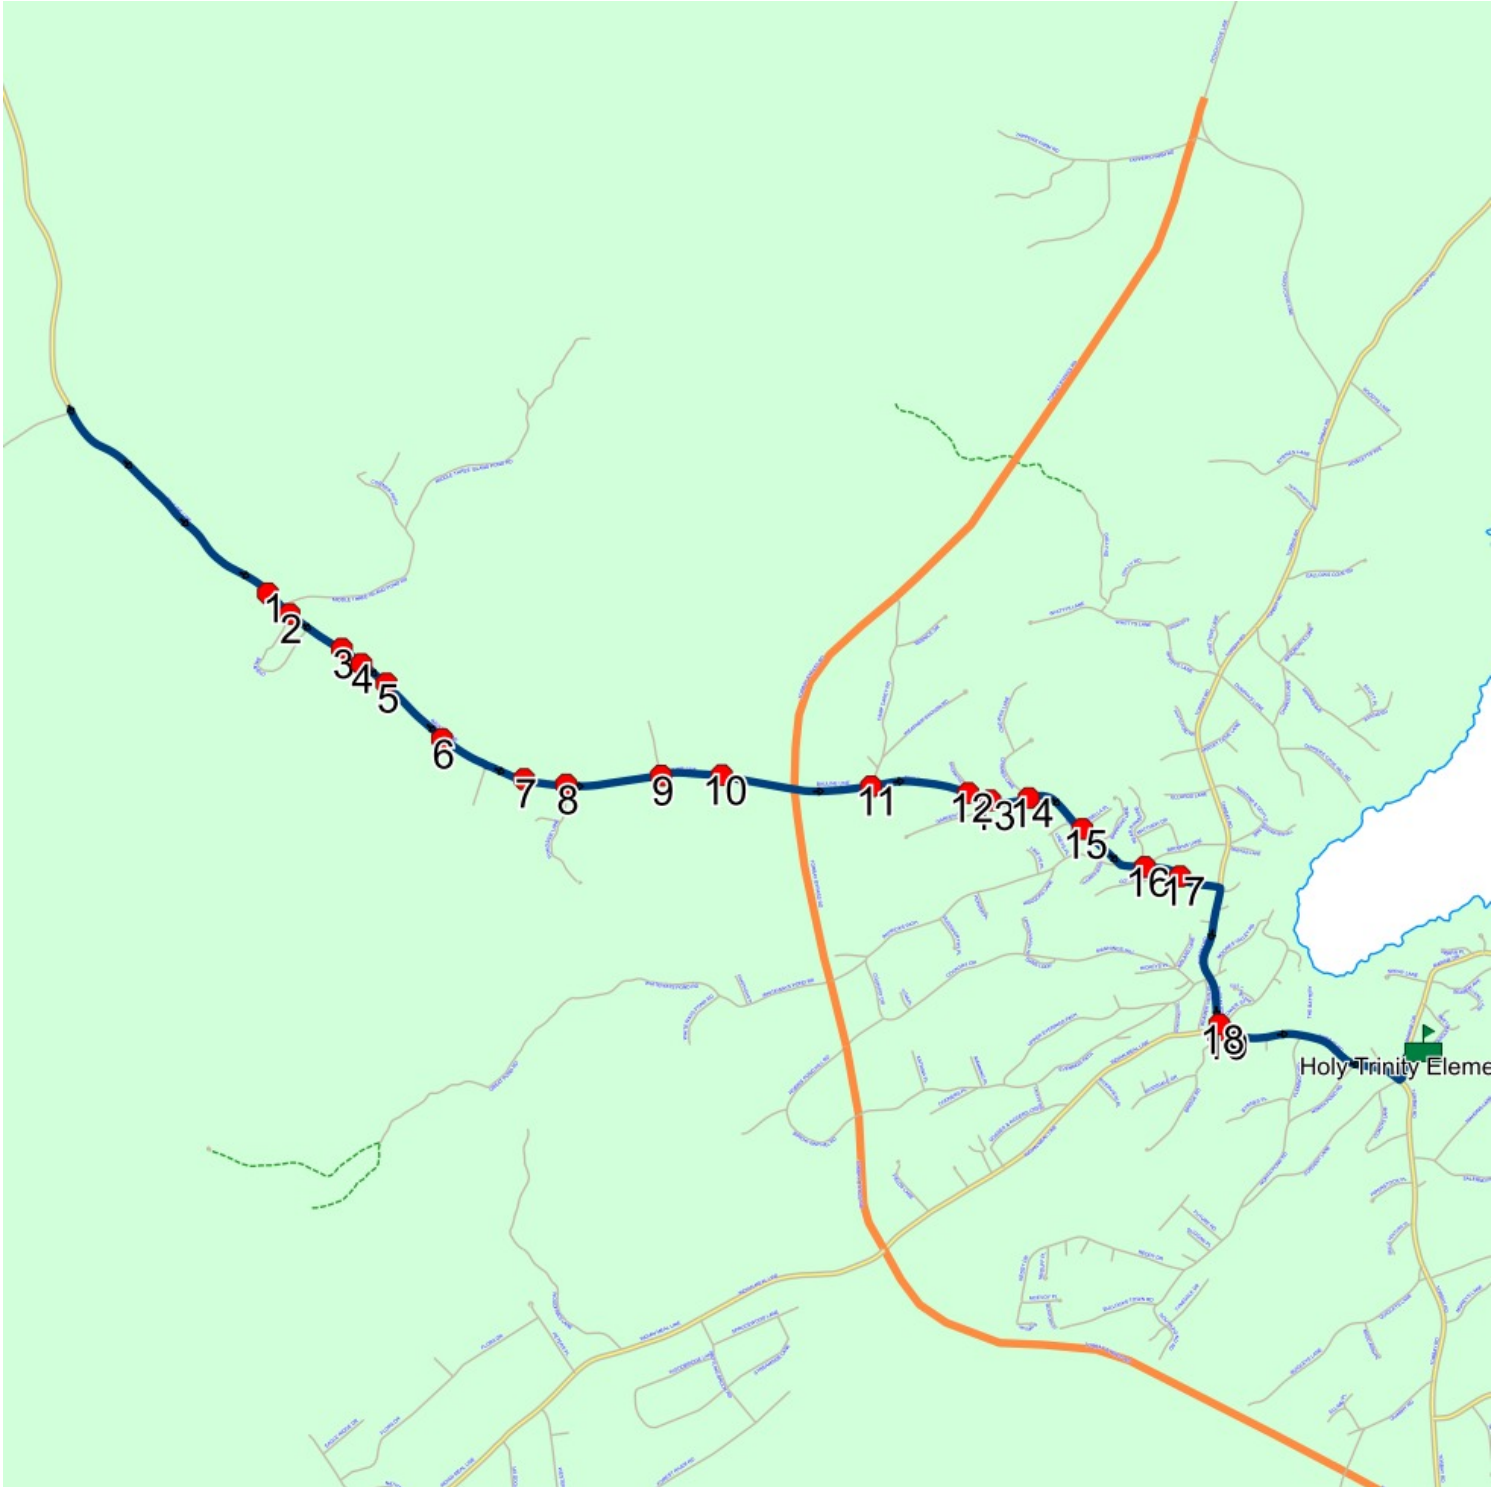

Route: 17-135-7 Run: 17-135-7B AM

Route: 17-135-7

Operator: Executive Taxi Ltd.

Vehicle: 17-135-7

Schools: Holy Trinity Elementary (367)

Run: 17-135-7B AM

Description: Brown Bus

Schools: Holy Trinity Elementary

#	Arrival	Departure	Description
1		7:35 AM	603 BAULINE LINE; TORBAY; A1K
2		7:35 AM	BAULINE LINE & UPPER THREE CORNER POND PARK
3	7:35 AM	7:36 AM	494 BAULINE LINE
4		7:36 AM	475 BAULINE LINE
5		7:36 AM	450 BAULINE LINE
6		7:37 AM	387 BAULINE LINE
7		7:38 AM	334 BAULINE LINE
8		7:38 AM	318 BAULINE LINE; TORBAY; A1K
9		7:39 AM	BAULINE LINE & MARY MANNING PL
10		7:40 AM	290 BAULINE LINE
11		7:41 AM	BAULINE LINE & BUCKLEYS HILL
12		7:42 AM	BAULINE LINE; TORBAY & MCGRATHS LANE; TORBAY
13	7:42 AM	7:43 AM	BAULINE LINE & GARDEN RD
14		7:43 AM	BAULINE LINE & CROWES LANE
15		7:44 AM	BAULINE LINE & FRANELLA PL
16	7:45 AM	7:46 AM	BAULINE LINE & BROWNS LANE
17		7:46 AM	BAULINE LINE & GOSSES LANE
18	7:47 AM	7:48 AM	TORBAY RD; TORBAY & LOWER ST; TORBAY
19		7:48 AM	BRIDGE RD & TORBAY RD
20	7:50 AM	7:52 AM	Holy Trinity Elementary

Route: 17-135-7 Run: 17-135-7B AM