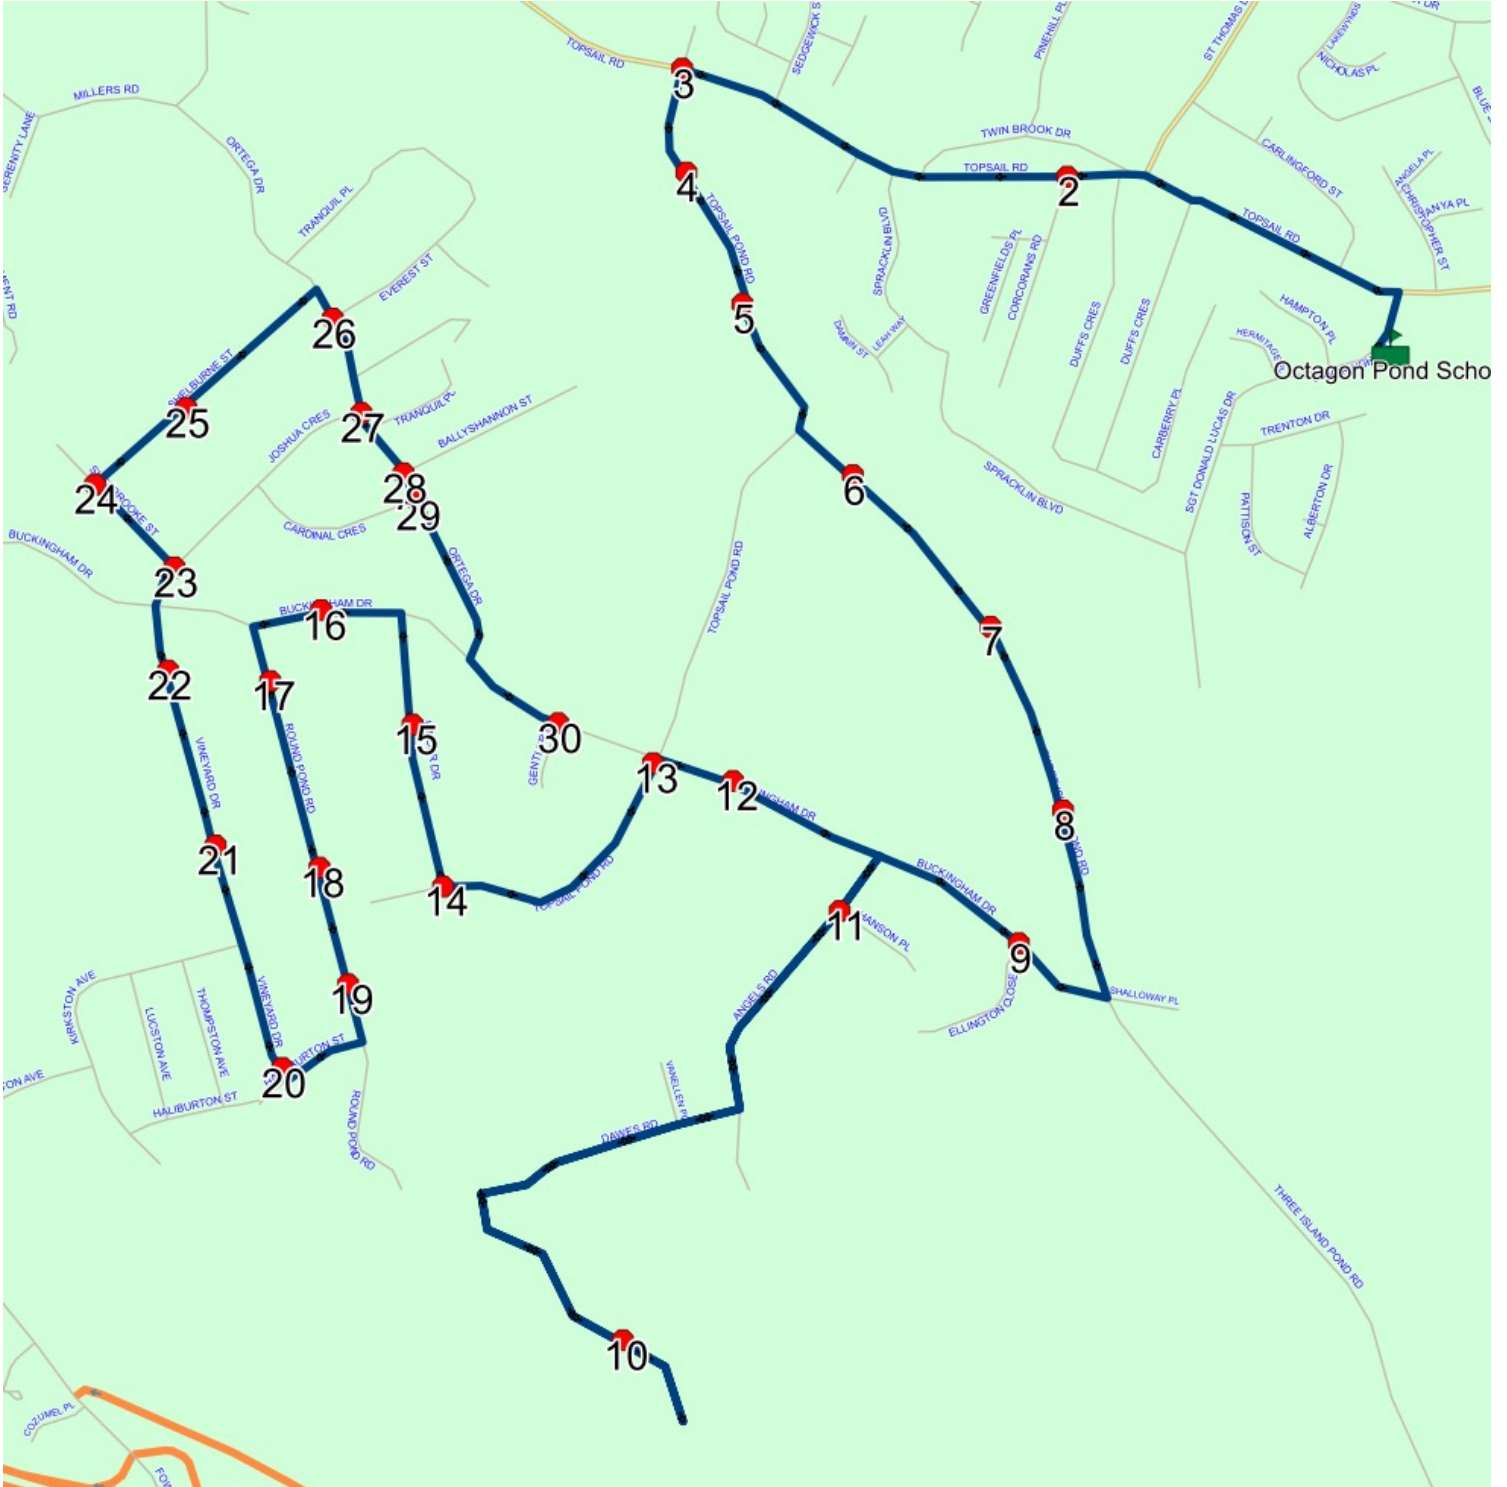

Route: 17-130-11 Run: 17-130-11B AM

## Route: 17-130-11 Run: 17-130-11B PM

Route: 17-130-11

Operator: Executive Taxi Ltd.

Vehicle: 17-130-11

Description:

Schools: Octagon Pond School (492)

Run: 17-130-11B PM

Schools: Octagon Pond School

Route: 17-130-11 Run: 17-130-11B PM