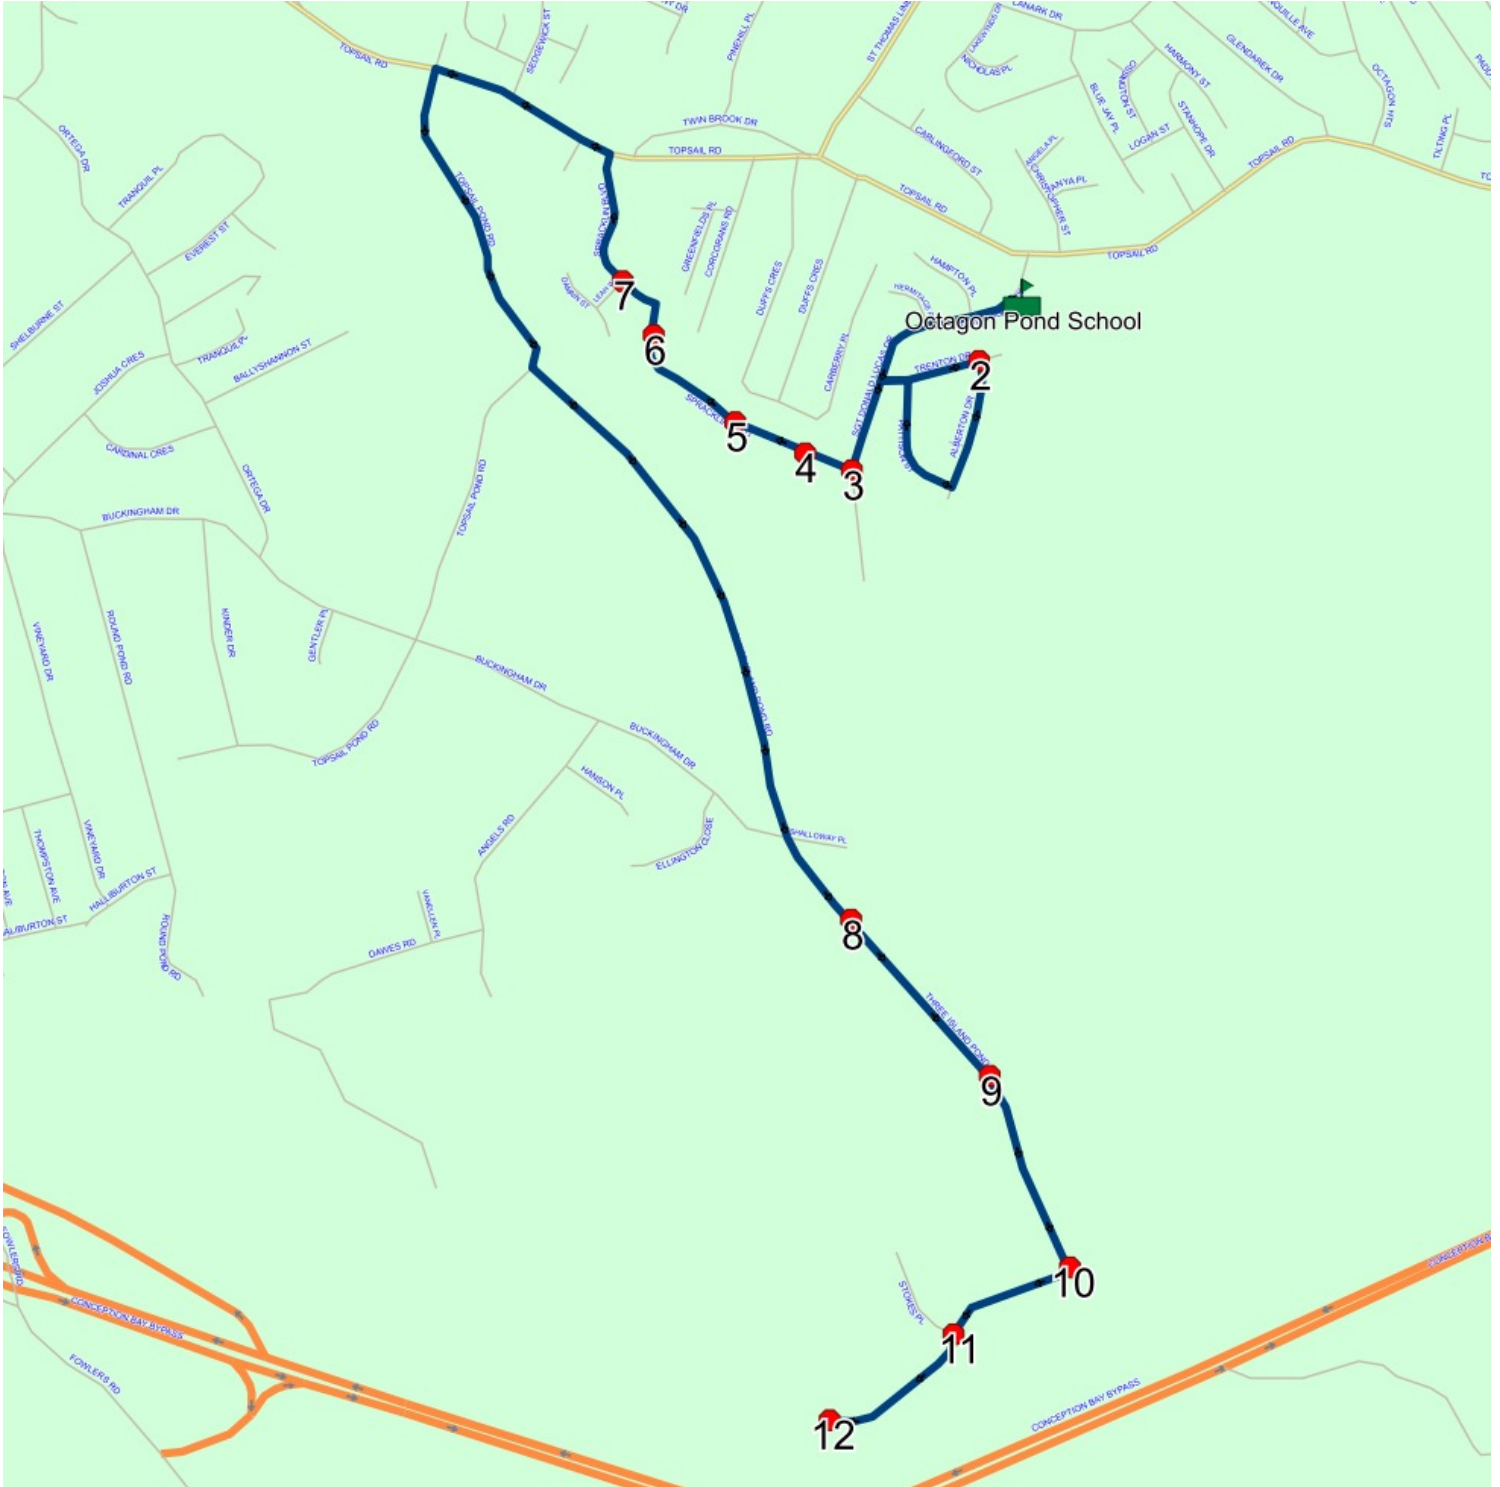

Route: 17-130-7 Run: 17-130-7B PM

Route: 17-130-7

Operator: Executive Taxi Ltd.

Vehicle: 17-130-7

Description:

Schools: Octagon Pond School (492)

Run: 17-130-7B PM

Schools: Octagon Pond School

: 2024-06-30

#	Arrival	Departure	Description
1	2:45 PM	3:00 PM	Octagon Pond School Driveway
2	3:01 PM	3:02 PM	TRENTON DR; PARADISE & ALBERTON DR; PARADISE
3	3:05 PM	3:06 PM	SGT DONALD LUCAS DR; PARADISE & SPRACKLIN BLVD; PARADISE
4	3:06 PM	3:07 PM	89 SPRACKLIN BLVD; PARADISE; A1L
5	3:07 PM		SPRACKLIN BLVD; PARADISE & RYDER PL; PARADISE
6	3:08 PM	3:09 PM	42 SPRACKLIN BLVD; PARADISE; A1L
7	3:09 PM	3:10 PM	SPRACKLIN BLVD; PARADISE & LEAH WAY; PARADISE
8	3:15 PM	3:16 PM	#179 Three Island Pond Rd
9	3:16 PM	3:17 PM	#229 Three Island Pond Rd
10	3:18 PM		#279 Three Island Pond Rd
11	3:19 PM		THREE ISLAND POND RD; PARADISE & STOKES PL; PARADISE
12	3:20 PM		#378 Three Island Pond Rd

Route: 17-130-7 Run: 17-130-7B PM