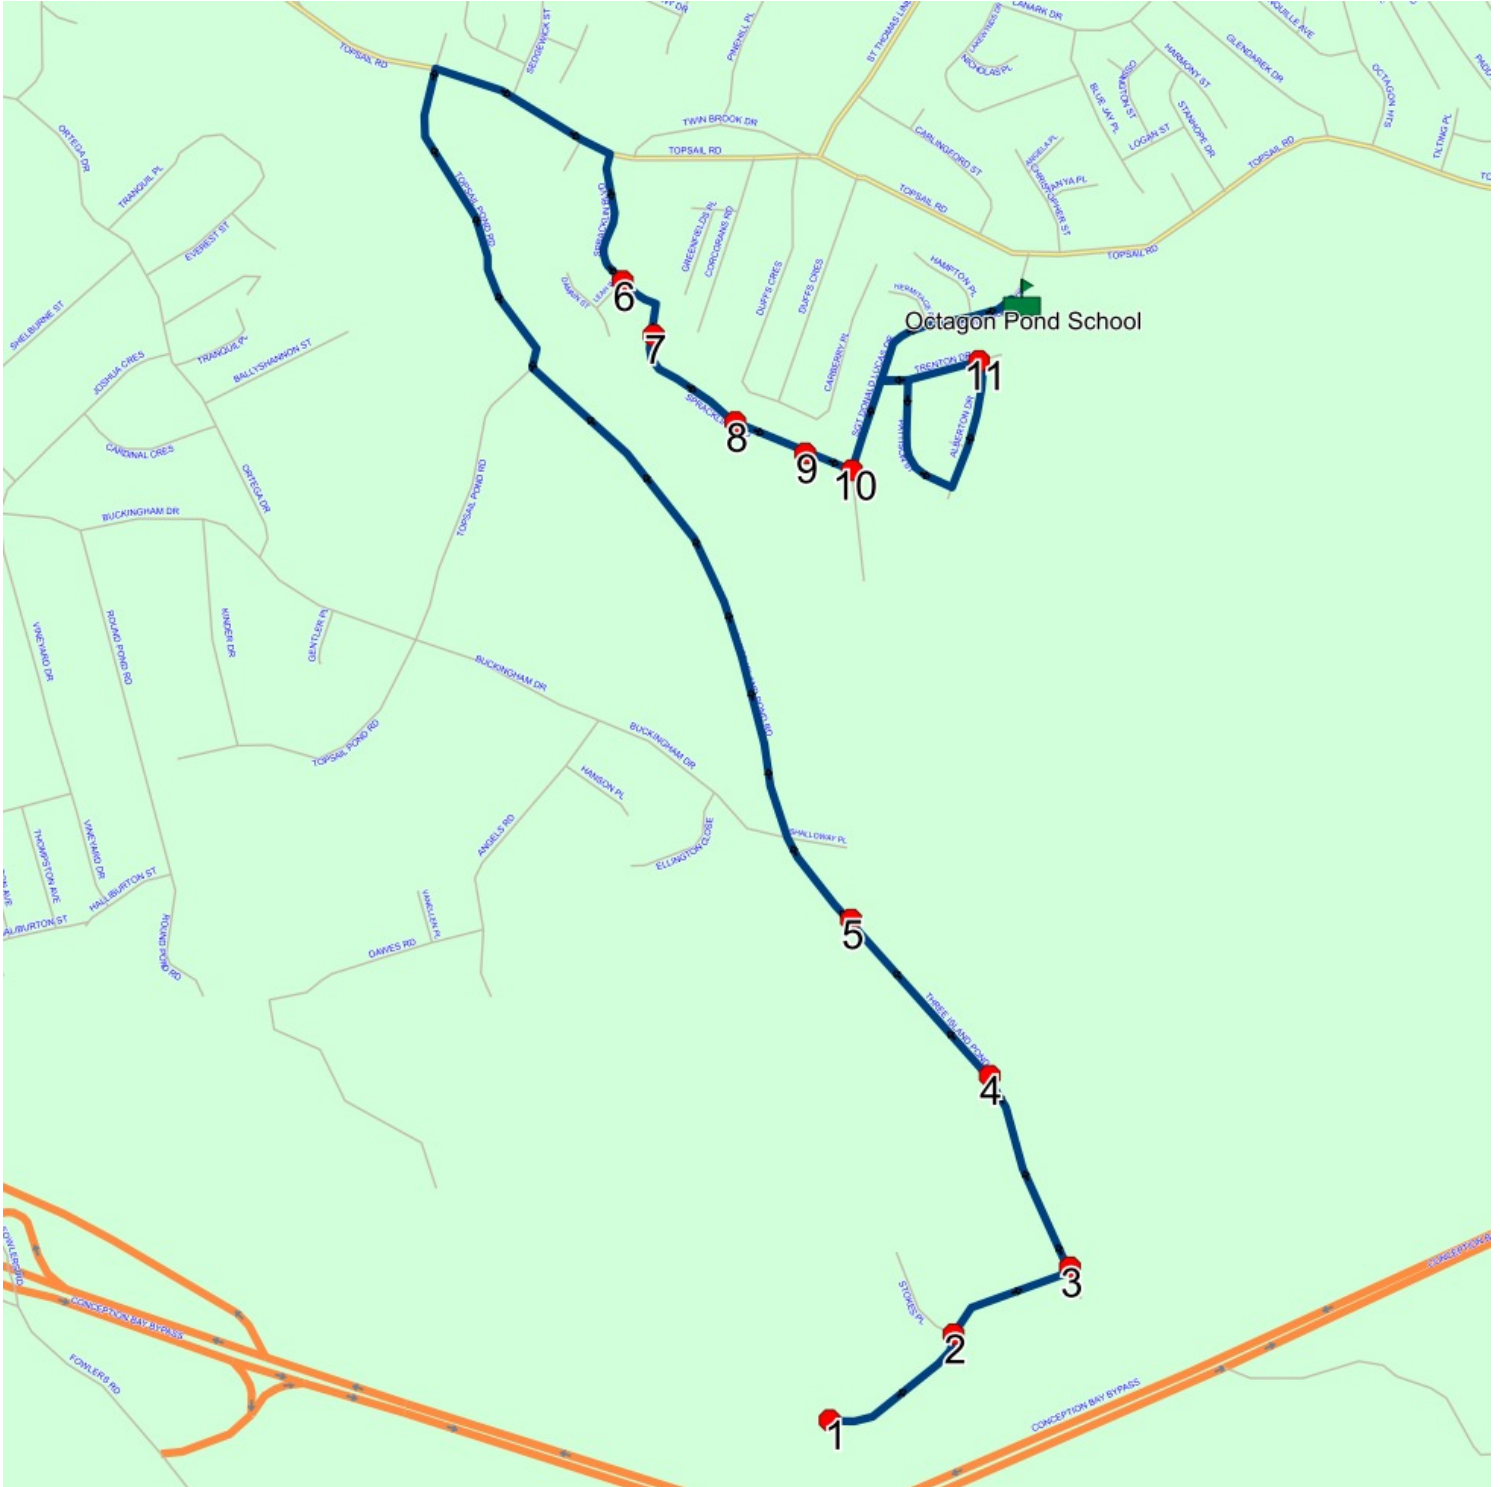

## Route: 17-130-7 Run: 17-130-7B AM

Route: 17-130-7

Operator: Executive Taxi Ltd.

Vehicle: 17-130-7

Description:

Schools: Octagon Pond School (492)

Run: 17-130-7B AM

Schools: Octagon Pond School

Route: 17-130-7 Run: 17-130-7B AM