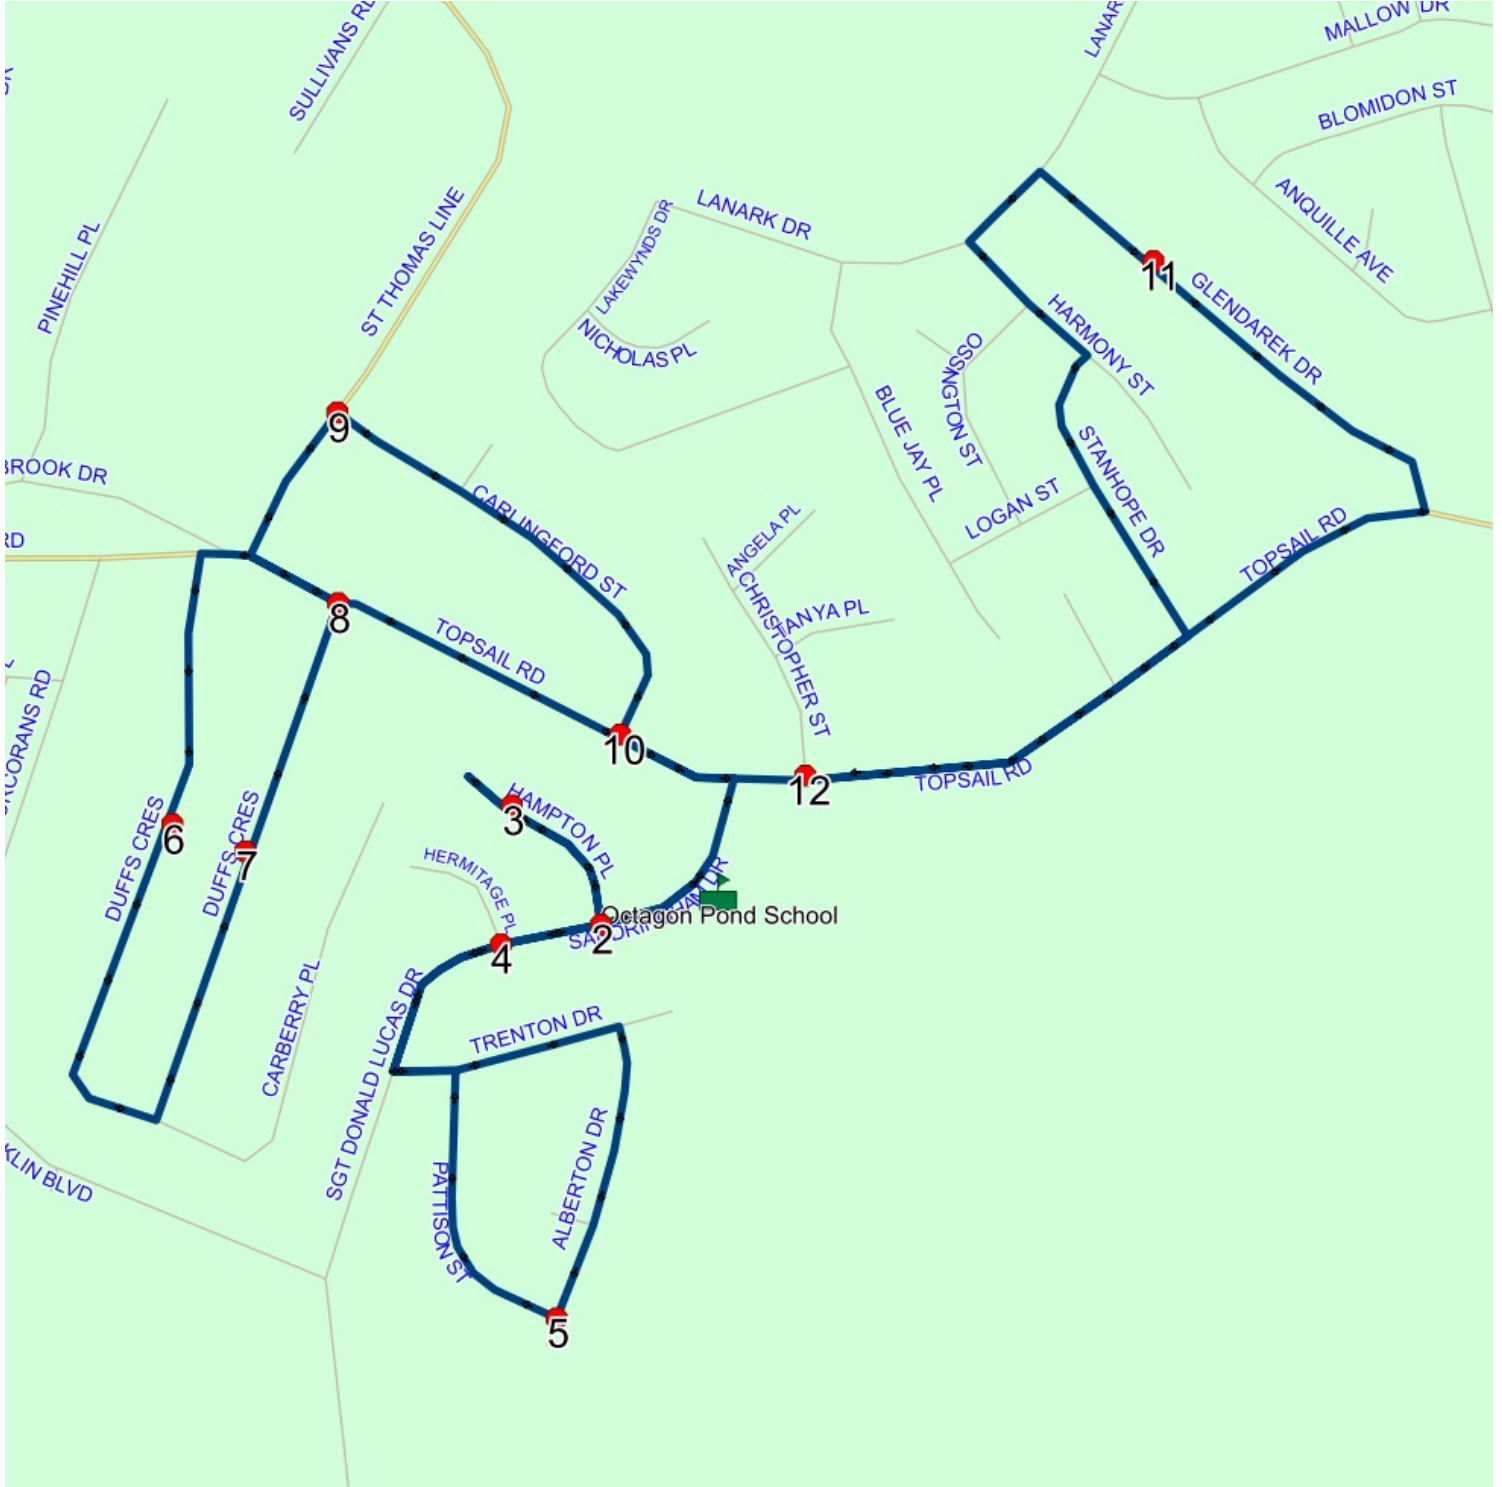

Route: 17-130-12 Run: 17-130-12B PM

Route: 17-130-12

Operator: Executive Taxi Ltd.

Vehicle: 17-130-12

Description:

Schools: Octagon Pond School (492)

Run: 17-130-12B PM

Schools: Octagon Pond School

: 2024-06-30

#	Arrival	Departure	Description
1	2:45 PM	3:00 PM	Octagon Pond School Driveway
2	3:00 PM	3:01 PM	SGT DONALD LUCAS DR; PARADISE & HAMPTON PL; PARADISE
3	3:01 PM	3:02 PM	17 HAMPTON PL; PARADISE; A1L : 2026-06-30
4	3:05 PM	3:06 PM	SGT DONALD LUCAS DR; PARADISE & HERMITAGE PL; PARADISE
5	3:07 PM	3:08 PM	ALBERTON DR; PARADISE & PATTISON ST; PARADISE Effective: 2024-10-02
6	3:13 PM		100 DUFFS CRES; PARADISE; A1L
7	3:15 PM		32 DUFFS CRES; PARADISE
8	3:16 PM		TOPSAIL RD; PARADISE & DUFFS CRES; PARADISE
9	3:17 PM	3:18 PM	ST THOMAS LINE & CARLINGFORD ST
10	3:19 PM		CARLINGFORD ST; PARADISE & TOPSAIL RD; PARADISE
11	3:23 PM		30 GLENDAREK DR; PARADISE; A1L Effective: 2024-10-02
12	3:25 PM	3:26 PM	TOPSAIL RD; PARADISE & CHRISTOPHER ST; PARADISE

Route: 17-130-12 Run: 17-130-12B PM