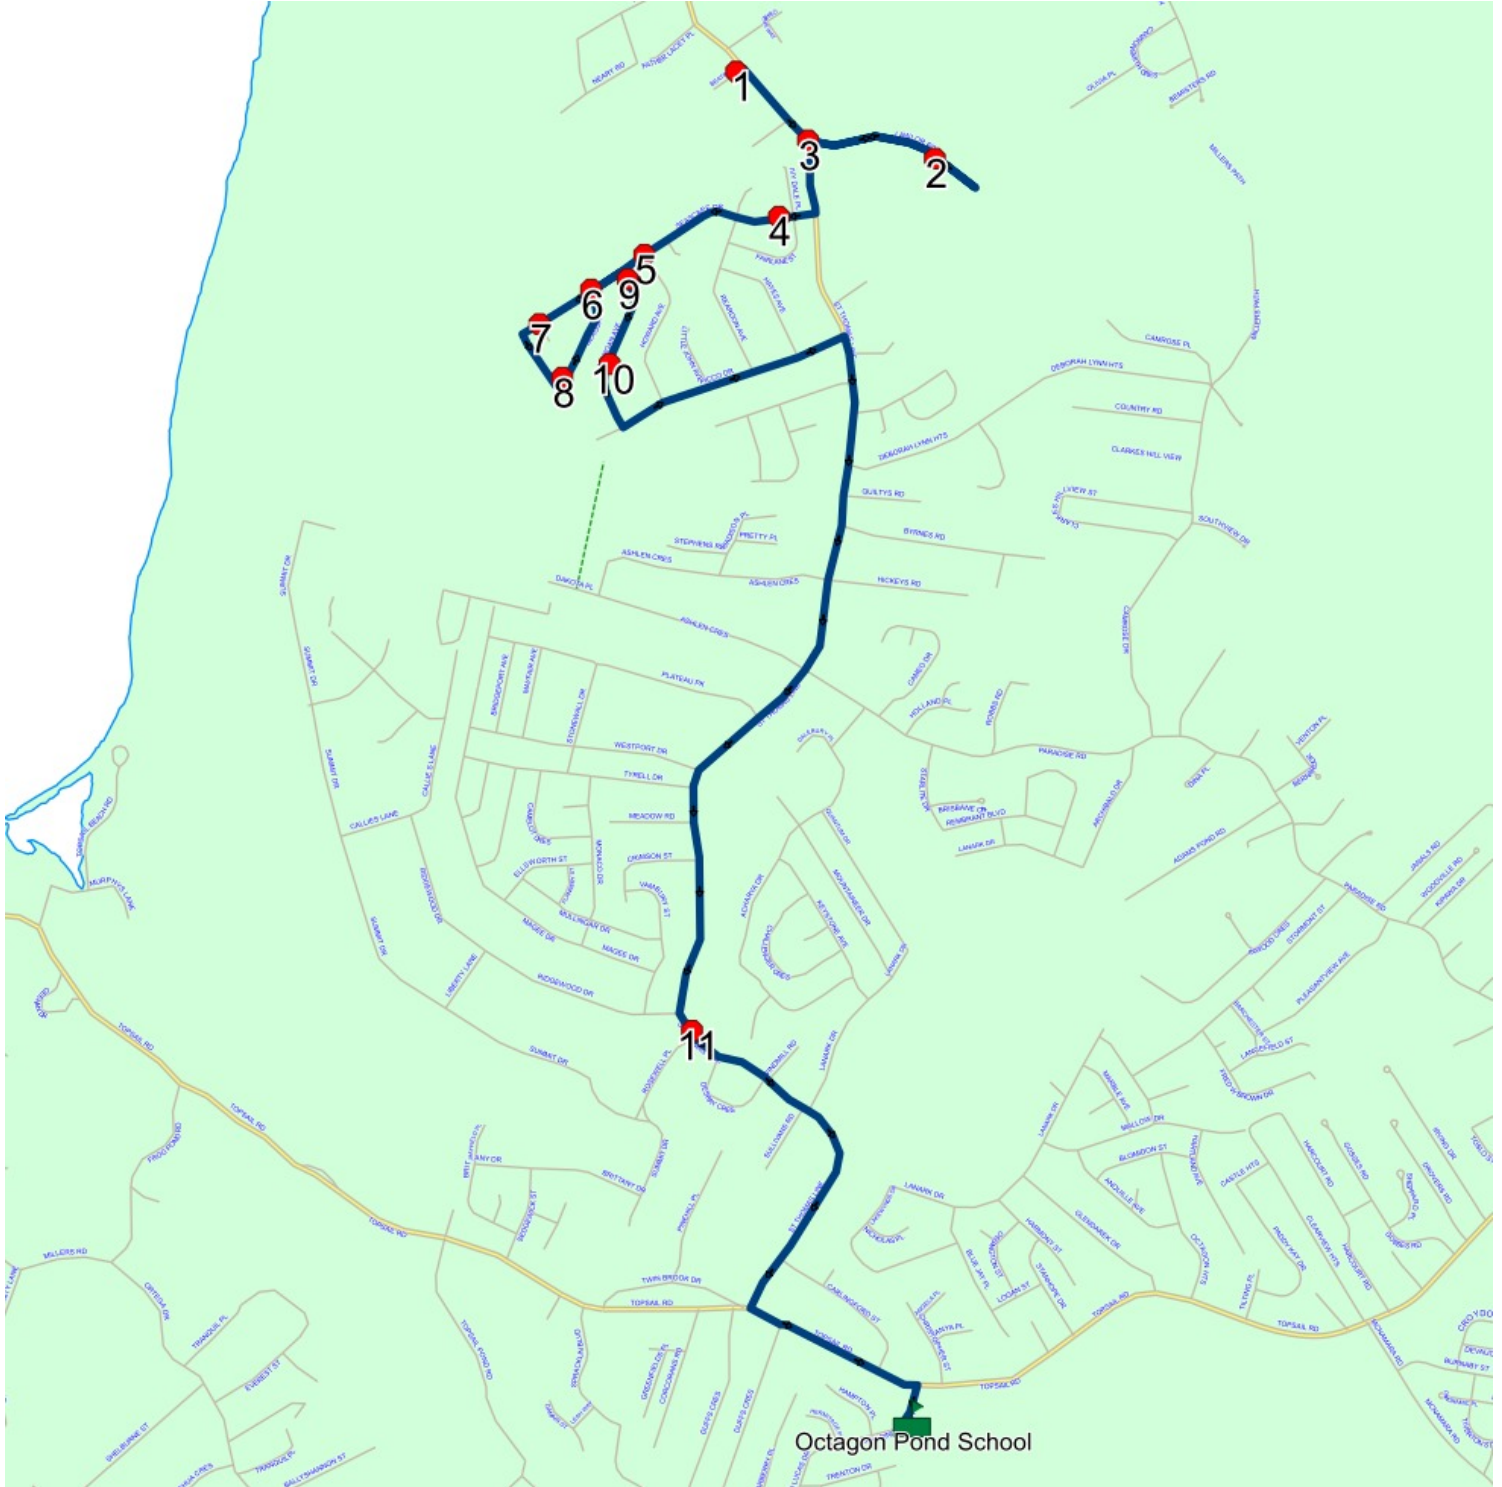

## Route: 17-130-10 Run: 17-130-10B AM

Route: 17-130-10

Operator: Executive Taxi Ltd.

Vehicle: 17-130-10

Description:

Schools: Octagon Pond School (492)

Run: 17-130-10B AM

Schools: Octagon Pond School

: 2024-06-30

#	Arrival	Departure	Description
1		8:14 AM	6 BEATRIX PL
2		8:19 AM	52 LAWLOR RD
3		8:20 AM	ST THOMAS LINE; PARADISE & LAWLOR RD; PARADISE
4	8:21 AM	8:22 AM	10 SEASCAPE DR
5	8:22 AM	8:23 AM	Seascape Dr @ Howard Ave
6	8:23 AM	8:24 AM	70 SEASCAPE DR; PARADISE; A1L
7	8:24 AM	8:25 AM	SEASCAPE DR; PARADISE & DECATUR PL; PARADISE
8		8:26 AM	16 BEAUGART AVE; PARADISE; A1L
9	8:27 AM	8:28 AM	49 MORGAN AVE : 2025-06-30
10	8:28 AM	8:29 AM	21 MORGAN AVE
11		8:36 AM	98 ST THOMAS LINE
12	8:40 AM	8:43 AM	Octagon Pond School Driveway

Route: 17-130-10 Run: 17-130-10B AM

: 2024-06-30

#	Arrival	Departure	Description
1	2:45 PM	3:00 PM	Octagon Pond School Driveway
2	3:03 PM		98 ST THOMAS LINE
3	3:08 PM	3:09 PM	21 MORGAN AVE
4	3:09 PM	3:10 PM	49 MORGAN AVE : 2025-06-30
5	3:11 PM	3:12 PM	16 BEAUGART AVE; PARADISE; A1L
6	3:13 PM		SEASCAPE DR; PARADISE & DECATUR PL; PARADISE
7	3:14 PM		70 SEASCAPE DR; PARADISE; A1L
8	3:15 PM	3:16 PM	Seascape Dr @ Howard Ave
9	3:16 PM	3:17 PM	10 SEASCAPE DR
10	3:18 PM		ST THOMAS LINE; PARADISE & LAWLOR RD; PARADISE
11	3:19 PM	3:20 PM	52 LAWLOR RD
12	3:24 PM	3:25 PM	6 BEATRIX PL