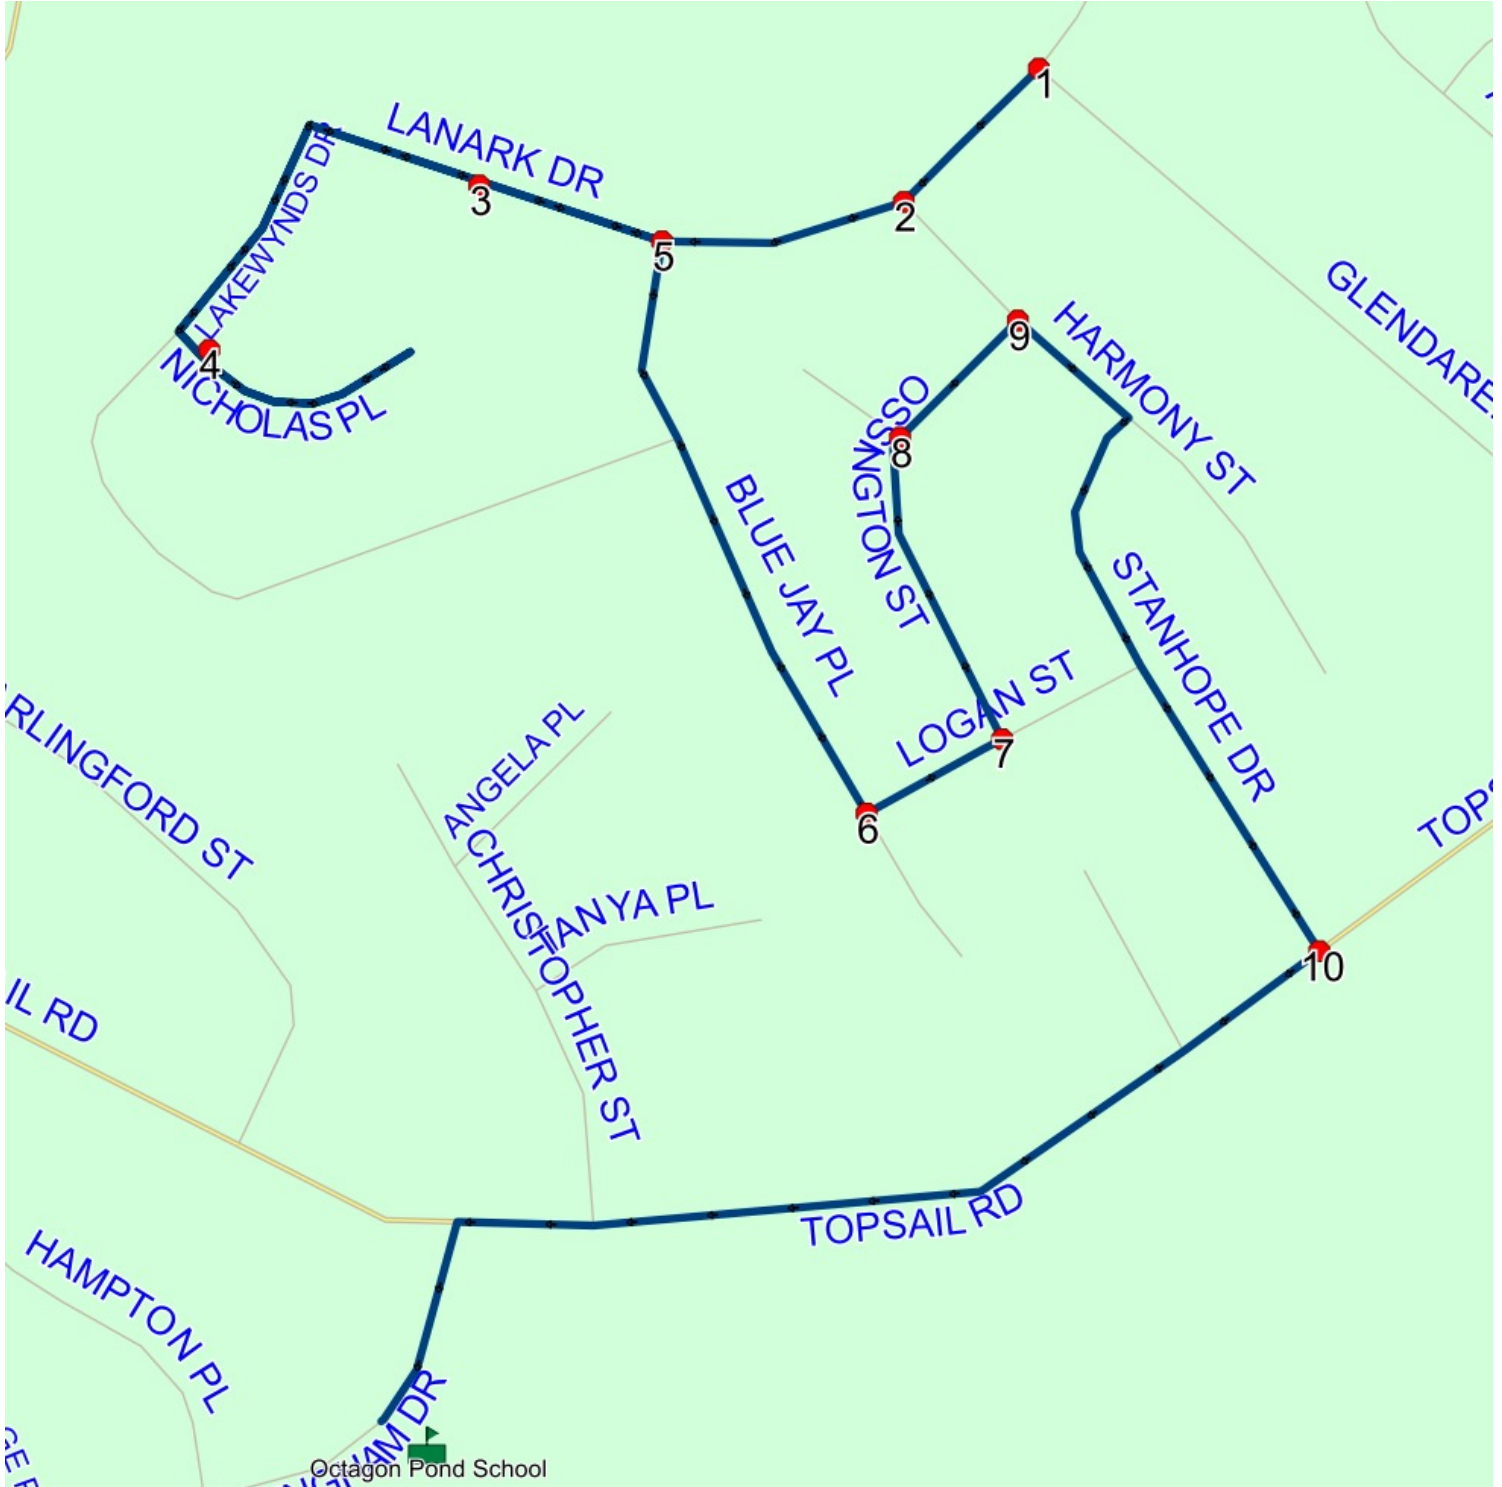

: 2024-06-30

#	Arrival	Departure	Description
1	2:45 PM	3:00 PM	Octagon Pond School Driveway
2	3:01 PM	3:02 PM	TRENTON DR; PARADISE & ALBERTON DR; PARADISE
3	3:05 PM	3:06 PM	SGT DONALD LUCAS DR; PARADISE & SPRACKLIN BLVD; PARADISE
4	3:06 PM	3:07 PM	89 SPRACKLIN BLVD; PARADISE; A1L
5	3:07 PM		SPRACKLIN BLVD; PARADISE & RYDER PL; PARADISE
6	3:08 PM	3:09 PM	42 SPRACKLIN BLVD; PARADISE; A1L
7	3:09 PM	3:10 PM	SPRACKLIN BLVD; PARADISE & LEAH WAY; PARADISE
8	3:15 PM	3:16 PM	#179 Three Island Pond Rd
9	3:16 PM	3:17 PM	#229 Three Island Pond Rd
10	3:18 PM		#279 Three Island Pond Rd
11	3:19 PM		THREE ISLAND POND RD; PARADISE & STOKES PL; PARADISE
12	3:20 PM		#378 Three Island Pond Rd

Route: 17-130-7 Run: 17-130-7B PM

Route: 17-130-13 Run: 17-130-13B AM