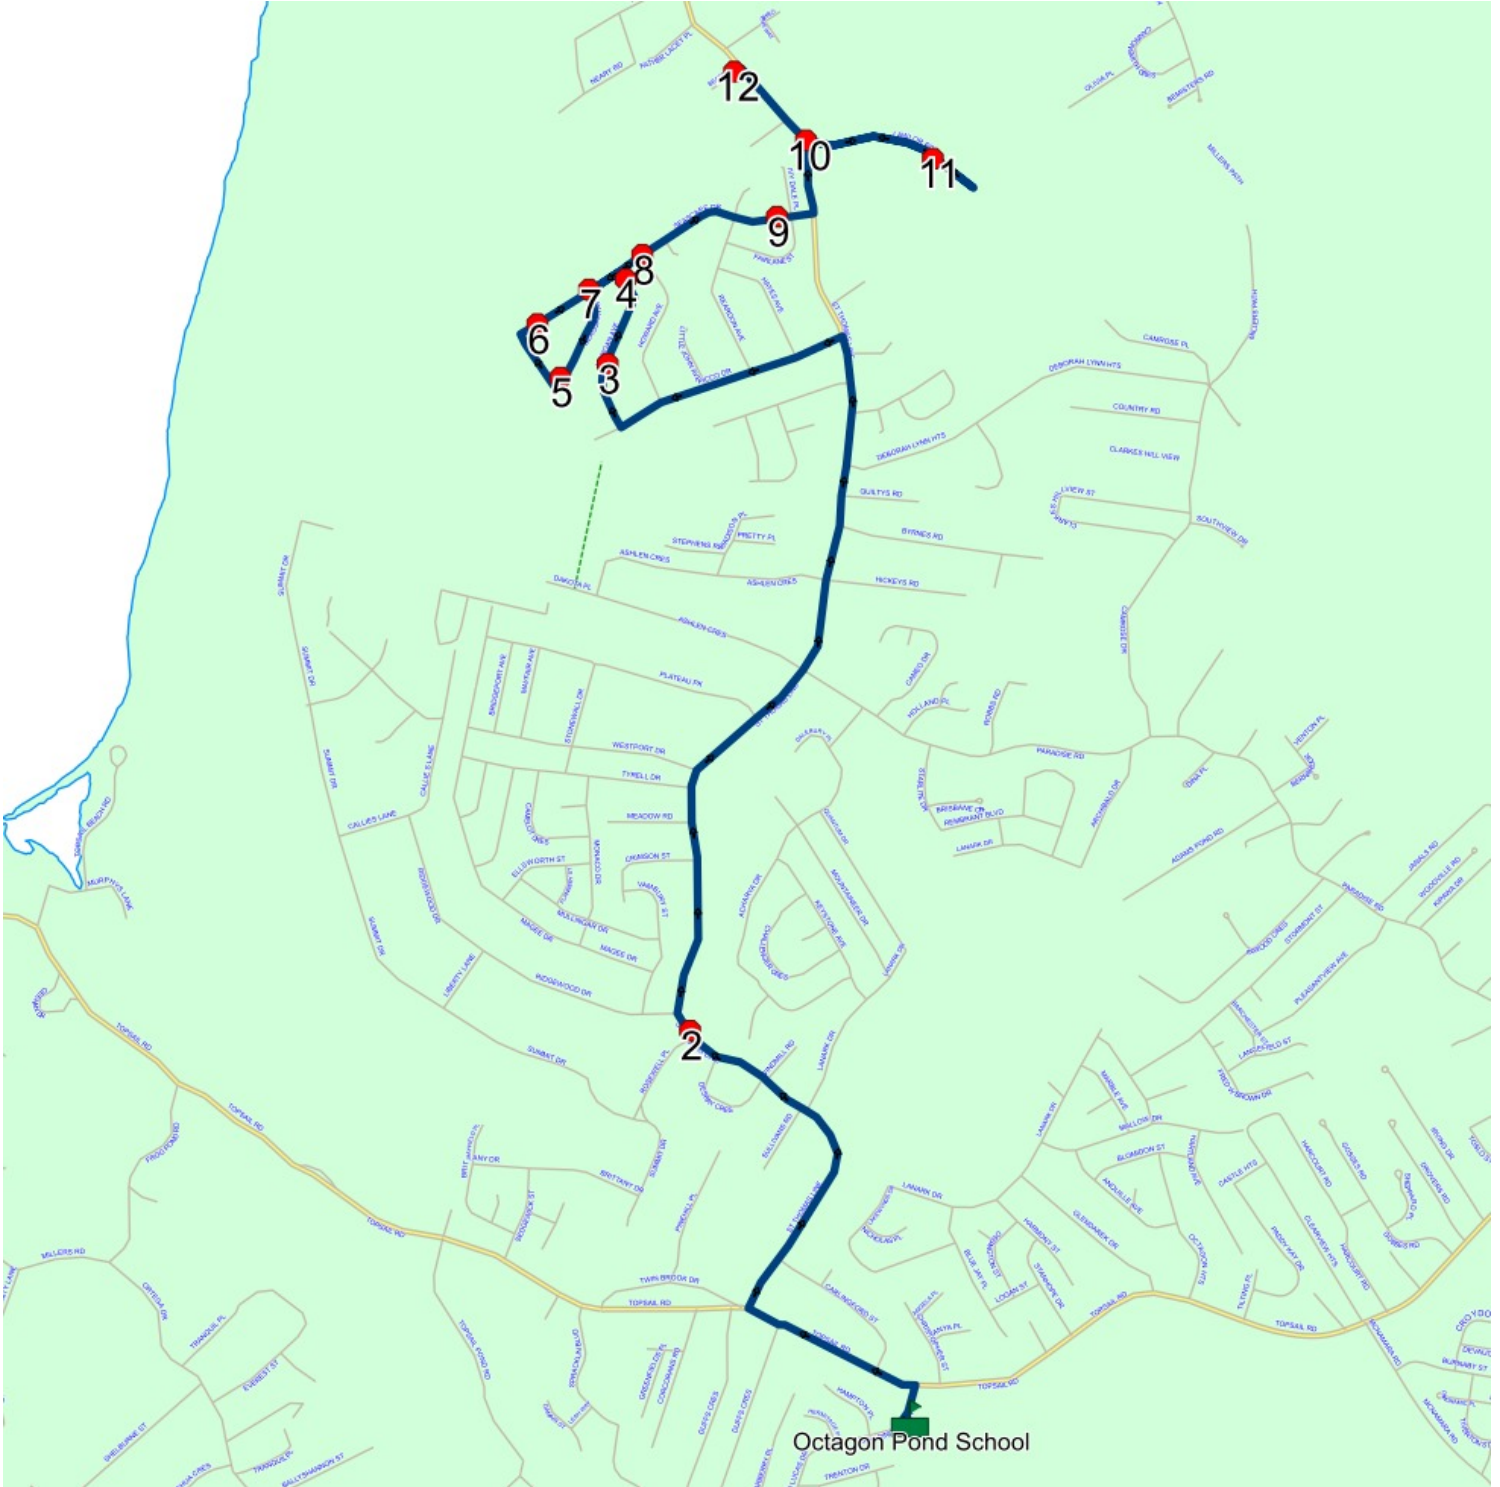

Route: 17-130-10 Run: 17-130-10B AM

## Route: 17-130-10 Run: 17-130-10B PM

Route: 17-130-10

Operator: Executive Taxi Ltd.

Vehicle: 17-130-10

Description:

Schools: Octagon Pond School (492)

Run: 17-130-10B PM

Schools: Octagon Pond School

: 2024-06-30

#	Arrival	Departure	Description
1	2:45 PM	3:00 PM	Octagon Pond School Driveway
2	3:03 PM		98 ST THOMAS LINE
3	3:08 PM	3:09 PM	21 MORGAN AVE
4	3:09 PM	3:10 PM	49 MORGAN AVE : 2025-06-30
5	3:11 PM	3:12 PM	16 BEAUGART AVE; PARADISE; A1L
6	3:13 PM		SEASCAPE DR; PARADISE & DECATUR PL; PARADISE
7	3:14 PM		70 SEASCAPE DR; PARADISE; A1L
8	3:15 PM	3:16 PM	Seascape Dr @ Howard Ave
9	3:16 PM	3:17 PM	10 SEASCAPE DR
10	3:18 PM		ST THOMAS LINE; PARADISE & LAWLOR RD; PARADISE
11	3:19 PM	3:20 PM	52 LAWLOR RD
12	3:24 PM	3:25 PM	6 BEATRIX PL

Route: 17-130-10 Run: 17-130-10B PM