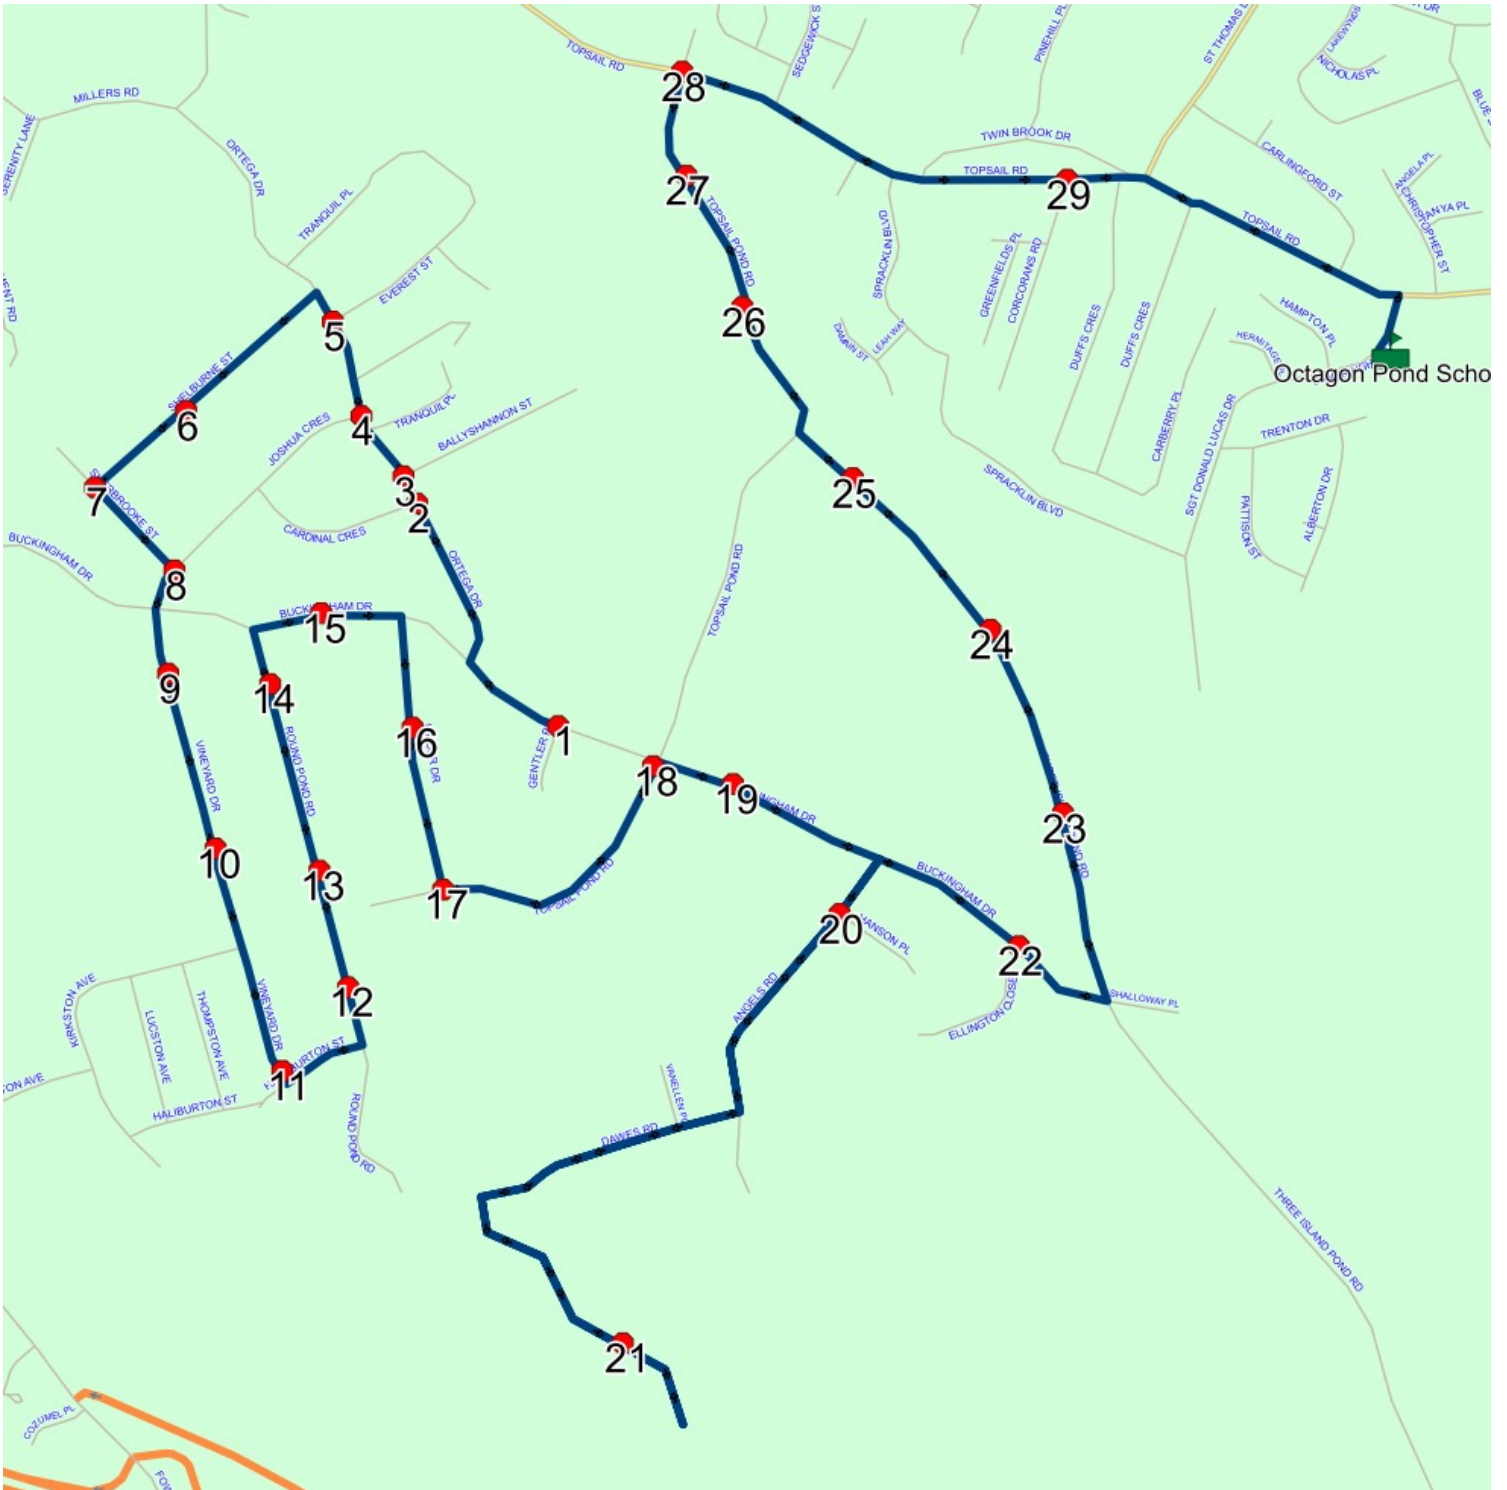

Route: 17-130-11 Run: 17-130-11B AM

Route: 17-130-11

Operator: Executive Taxi Ltd.

Vehicle: 17-130-11

Description:

Schools: Octagon Pond School (492)

Run: 17-130-11B AM

Schools: Octagon Pond School

: 2024-06-30

#	Arrival	Departure	Description
1		8:04 AM	Buckingham Dr @ Gentler Pl
2	8:05 AM	8:06 AM	Ortega Dr @ Cardinal Cres
3		8:06 AM	ORTEGA DR; PARADISE & BALLYSHANNON ST; PARADISE
4	8:06 AM	8:07 AM	Ortega Dr @ Joshua Cres
5	8:07 AM	8:08 AM	Ortega Drive @ Everest Street
6		8:09 AM	39 SHELBURNE ST
7	8:09 AM	8:10 AM	Sherbrooke St @ Shelburne St
8		8:11 AM	Sherbrooke St @ Joshua St
9		8:12 AM	#11 Vineyard Dr
10		8:12 AM	#41 Vineyard Dr
11		8:13 AM	#79 Vineyard Dr
12		8:15 AM	#87 Round Pond Rd
13		8:15 AM	59 ROUND POND RD
14	8:15 AM	8:16 AM	15 ROUND POND RD
15	8:16 AM	8:17 AM	#167 Buckingham Dr
16		8:17 AM	27 KINDER DR
17		8:18 AM	Topsail Pond Rd @ Kinder Dr
18	8:19 AM	8:20 AM	178 TOPSAIL POND RD
19	8:20 AM	8:21 AM	267 BUCKINGHAM DR
20	8:21 AM	8:22 AM	Angles Rd @ Hansen Pl
21	8:27 AM	8:28 AM	43 BALSAMWOOD RD; PARADISE
22		8:31 AM	Buckingham Dr @ Ellington Cl
23		8:32 AM	119 THREE ISLAND POND RD
24		8:33 AM	#91 Three Island Pond Rd
25		8:34 AM	#29 Three Island Pond Rd
26	8:35 AM	8:36 AM	54 TOPSAIL POND RD; PARADISE; A1L
27		8:36 AM	#25 Topsail Pond Rd
28	8:36 AM	8:37 AM	NEWDALE RD; PARADISE & TOPSAIL RD; PARADISE
29		8:38 AM	TOPSAIL RD; PARADISE & CORCORANS RD; PARADISE
30	8:40 AM	8:43 AM	Octagon Pond School Driveway

Route: 17-130-11 Run: 17-130-11B AM