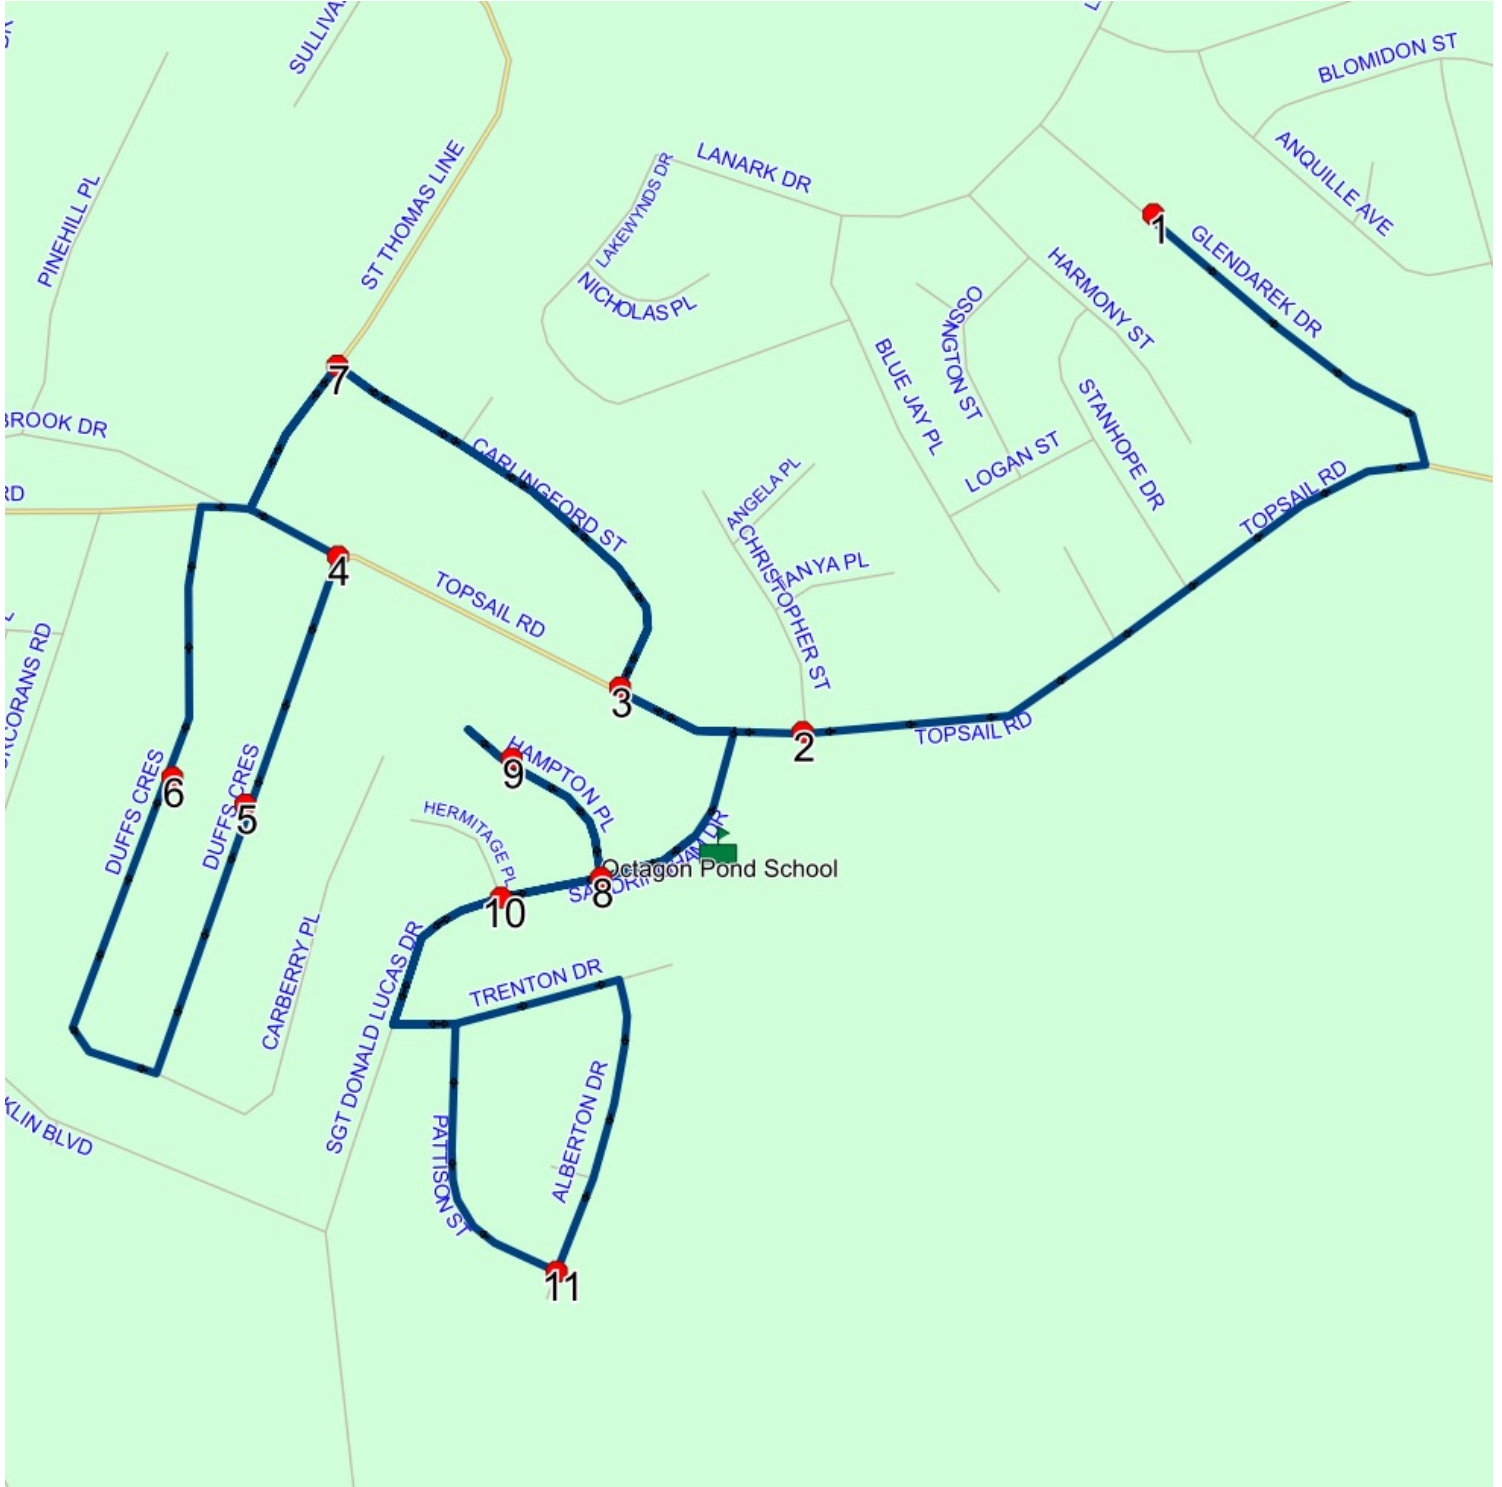

Route: 17-130-12 Run: 17-130-12B AM

Route: 17-130-12

Operator: Executive Taxi Ltd.

Vehicle: 17-130-12

Description:

Schools: Octagon Pond School (492)

Run: 17-130-12B AM

Schools: Octagon Pond School

: 2024-06-30

#	Arrival	Departure	Description	
1	8:17 AM	8:18 AM	30 GLENDAREK DR; PARADISE; A1L	Effective: 2024-10-02
2		8:19 AM	TOPSAIL RD; PARADISE & CHRISTOPHER ST; PARADISE	
3		8:20 AM	CARLINGFORD ST; PARADISE & TOPSAIL RD; PARADISE	
4	8:22 AM	8:23 AM	TOPSAIL RD; PARADISE & DUFFS CRES; PARADISE	
5	8:23 AM	8:24 AM	32 DUFFS CRES; PARADISE	
6		8:25 AM	100 DUFFS CRES; PARADISE; A1L	
7	8:28 AM	8:29 AM	ST THOMAS LINE & CARLINGFORD ST	
8	8:30 AM	8:31 AM	SGT DONALD LUCAS DR; PARADISE & HAMPTON PL; PARADISE	
9	8:34 AM	8:35 AM	17 HAMPTON PL; PARADISE; A1L	: 2026-06-30
10	8:35 AM	8:36 AM	SGT DONALD LUCAS DR; PARADISE & HERMITAGE PL; PARADISE	
11		8:38 AM	ALBERTON DR; PARADISE & PATTISON ST; PARADISE	Effective: 2024-10-02
12	8:40 AM	8:42 AM	Octagon Pond School Driveway	

Route: 17-130-12 Run: 17-130-12B AM