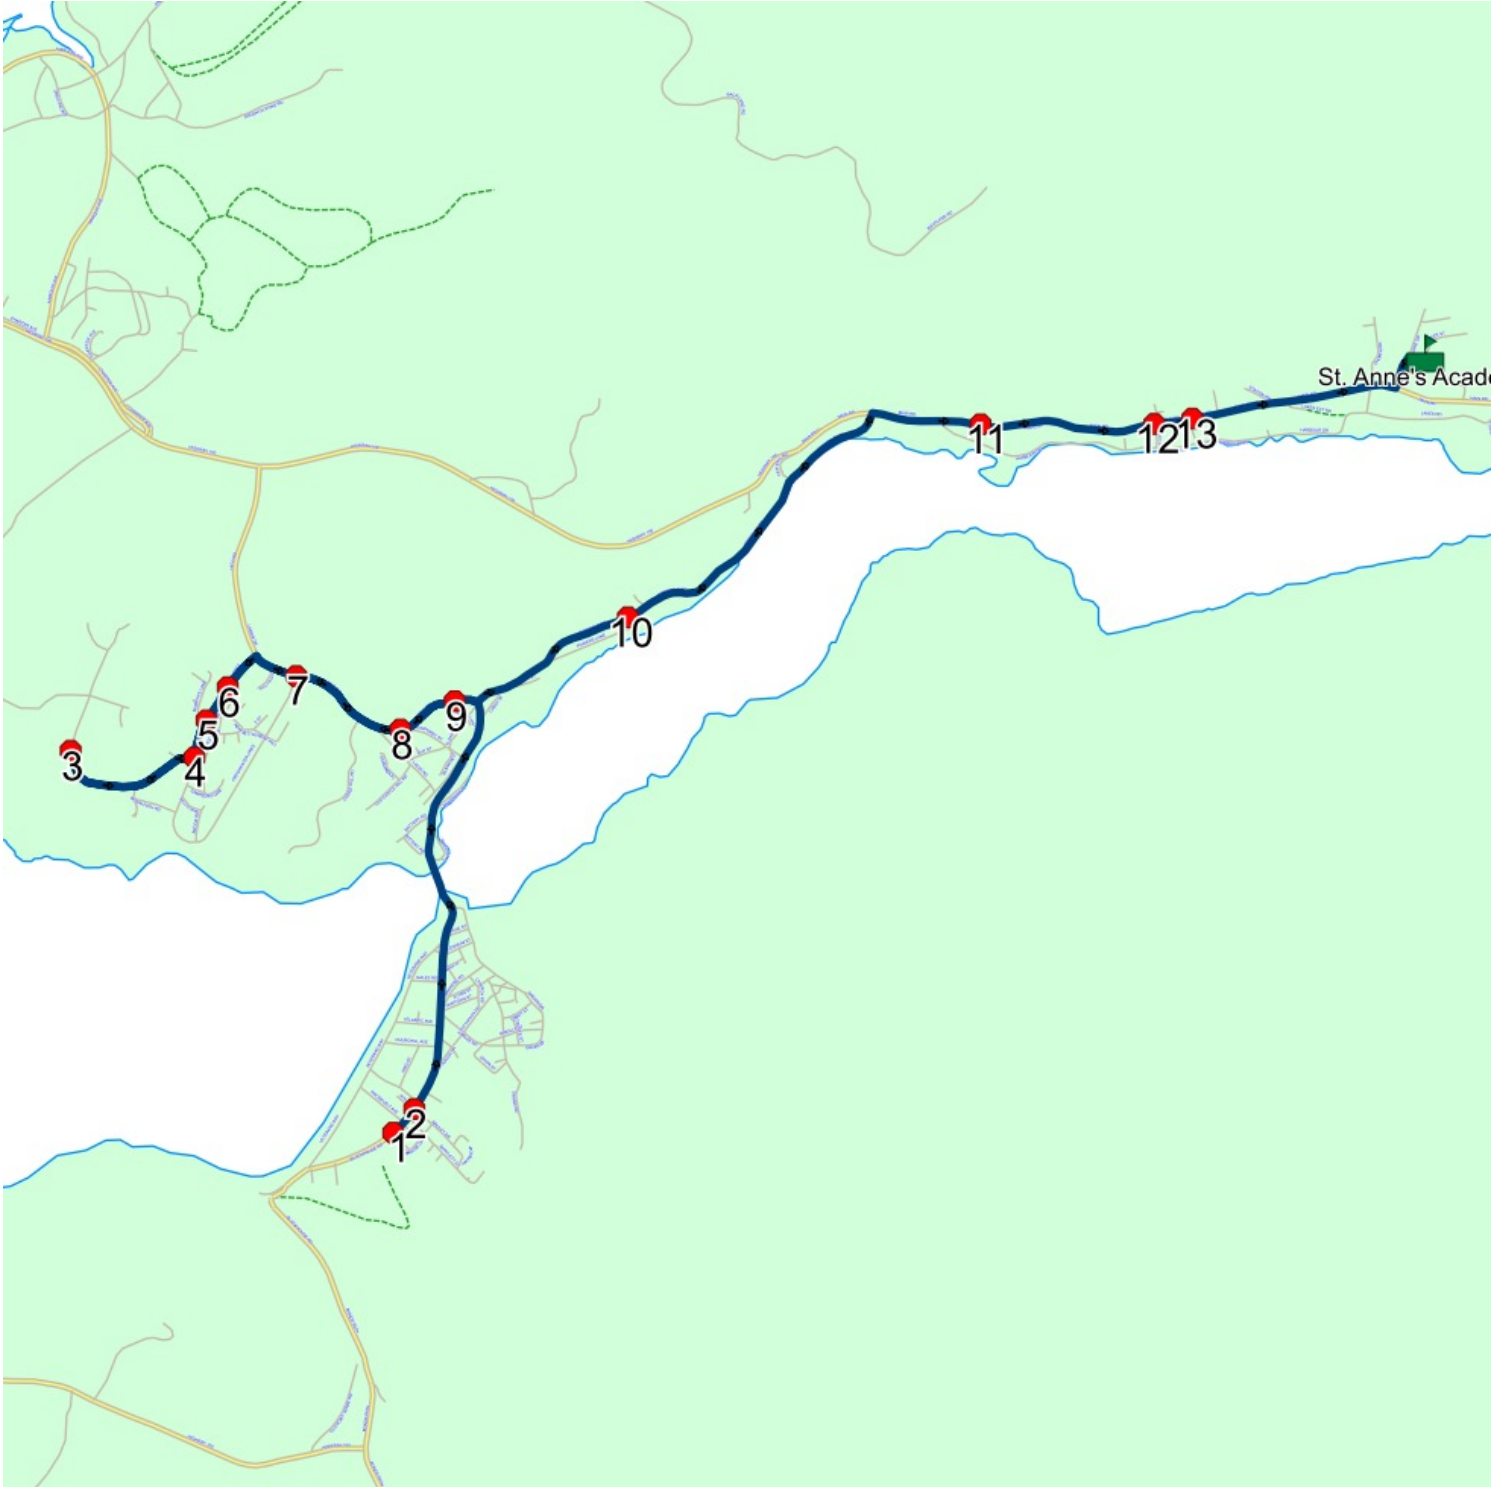

Route: 19-035-7 Run: 19-035-7 AM

Route: 19-035-7 Operator: Provincial Ready Mix
Vehicle: 19-035-7
Description:
Schools: St. Anne's Academy (435)

Run: 19-035-7 AM

Schools: St. Anne's Academy
: 2024-06-30

#	Arrival	Departure	Description
1		7:51 AM	BLOCKHOUSE RD & BLOCKHOUSE DR; PLACENTIA
2		7:52 AM	BLOCKHOUSE RD & BRULEY DR
3	8:00 AM	8:01 AM	OLD SETTLEMENT HILL BUS SHELTER
4	8:03 AM	8:04 AM	FRESHWATER CRES & BROOK RD; PLACENTIA
5	8:04 AM	8:05 AM	FRESHWATER CRES & MURPHYS LANE
6	8:05 AM	8:06 AM	20 FRESHWATER CRES
7		8:07 AM	HIGH RD & 3 ST
8	8:07 AM	8:08 AM	BUS SHELTER - HIGH RD
9	8:08 AM	8:09 AM	HIGH RD & O'KEEFES LANE; PLACENTIA
10		8:11 AM	194 FERNDAL RD : 2024-10-02
11	8:15 AM	8:16 AM	1432 MAIN RD
12		8:17 AM	MAIN RD; PLACENTIA & BARONS LANE; PLACENTIA Effective: 2024-10-02
13		8:17 AM	1266 MAIN RD
14	8:20 AM	8:22 AM	St. Anne's Academy Driveway

Route: 19-035-7 Run: 19-035-7 AM