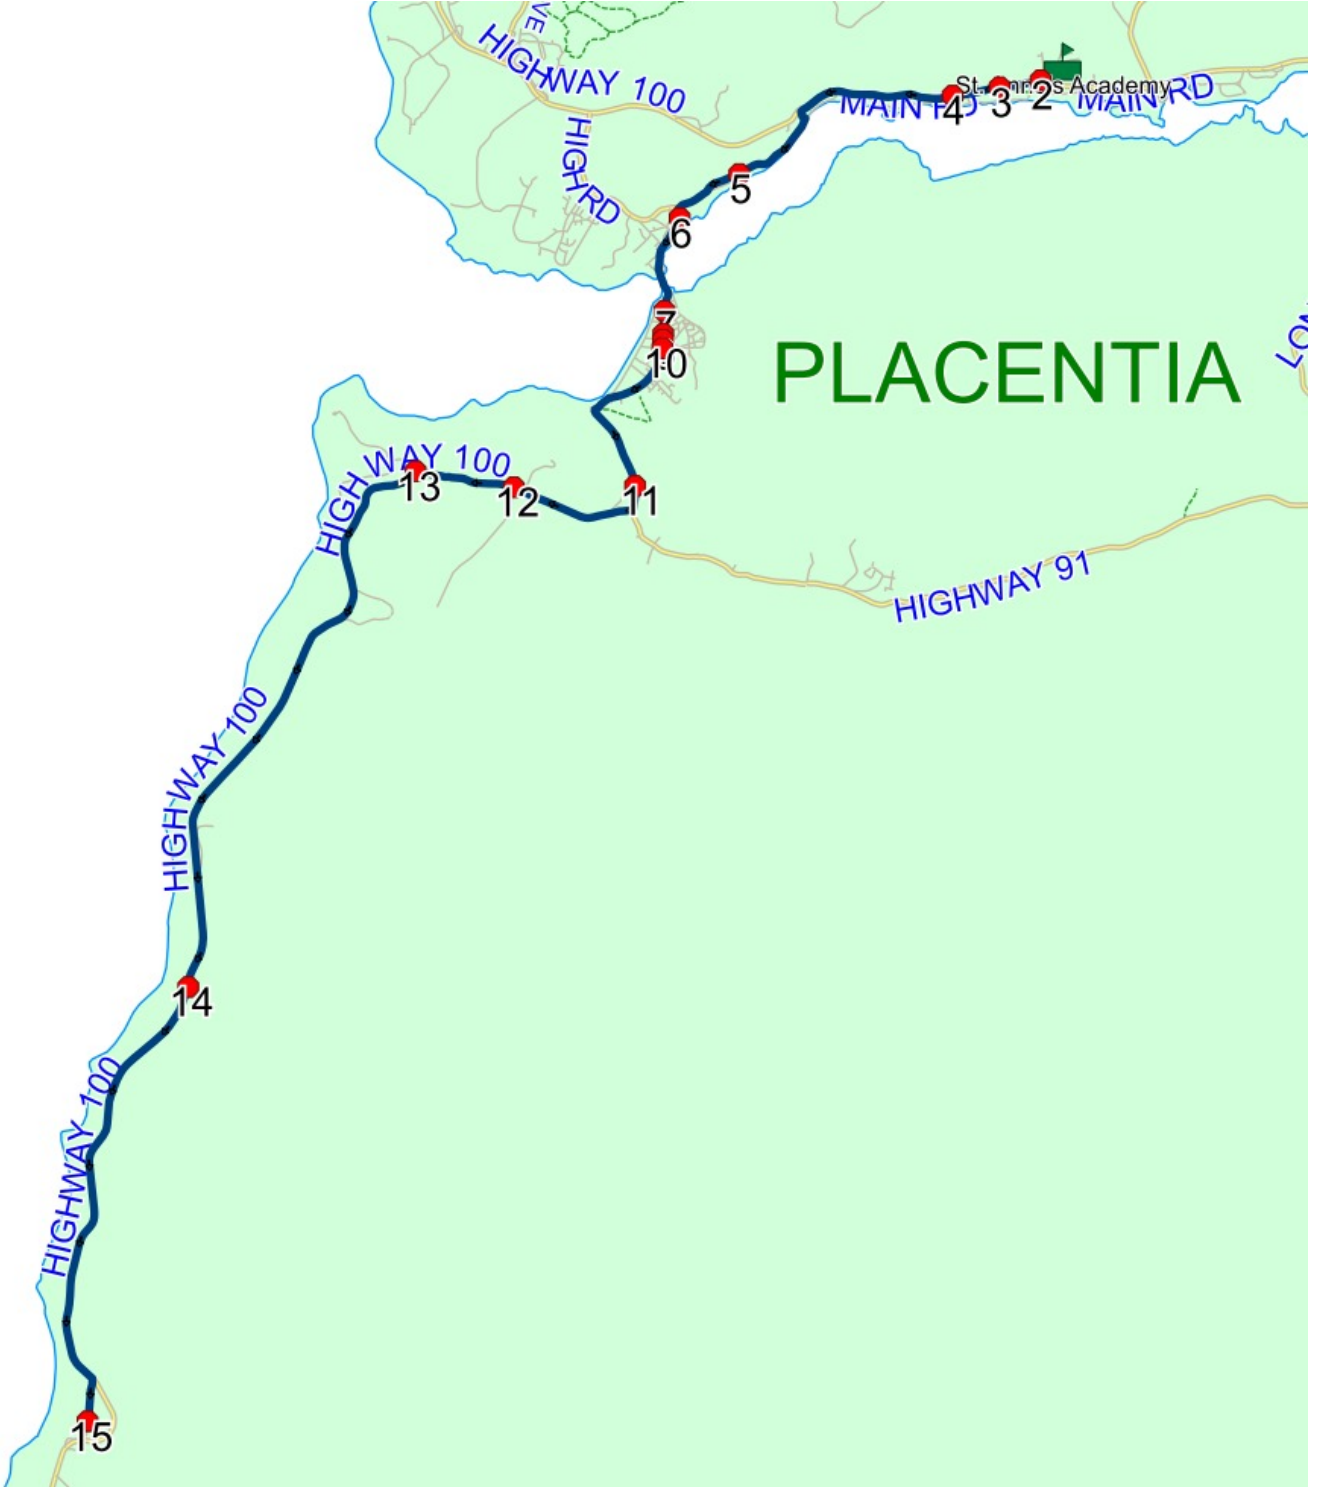

Route: 19-035-5 Run: 19-035-5 PM

Route: 19-035-5 Operator: Provincial Ready Mix
Vehicle: 19-035-5
Description:
Schools: St. Anne's Academy (435)

Run: 19-035-5 PM

Schools: St. Anne's Academy
: 2024-06-30

#	Arrival	Departure	Description
1	2:25 PM	2:40 PM	St. Anne's Academy Driveway
2	2:42 PM		MAIN RD; PLACENTIA & CHURCH RD; PLACENTIA
3	2:43 PM		MAIN RD; PLACENTIA & STATION RD; PLACENTIA
4	2:44 PM		MAIN RD; PLACENTIA & BARONS LANE; PLACENTIA : 2024-10-02
5	2:49 PM	2:50 PM	194 FERNDALE RD Effective: 2024-10-02
6	2:52 PM	2:53 PM	111 JERSEYSIDE HILL; PLACENTIA; A0B
7	2:54 PM	2:55 PM	PRINCE WILLIAM DR & BLENHEIM ST
8	2:55 PM	2:56 PM	JUBILEE RD & HARTIGAN ST
9	2:56 PM	2:57 PM	PRINCE WILLIAM DR & ATLANTIC AVE
10	2:57 PM		CHURCHILL AVE & PRINCE WILLIAM DR
11	3:01 PM		120 BONDS PATH : 2024-10-02
12	3:03 PM	3:04 PM	HIGHWAY 100 & FULFORDS LANE; POINT VERDE
13	3:05 PM	3:06 PM	HIGHWAY 100 & LIGHTHOUSE RD; POINT VERDE
14	3:12 PM		Little Barasway
15	3:17 PM	3:18 PM	2 OLD RD

Route: 19-035-5 Run: 19-035-5 PM