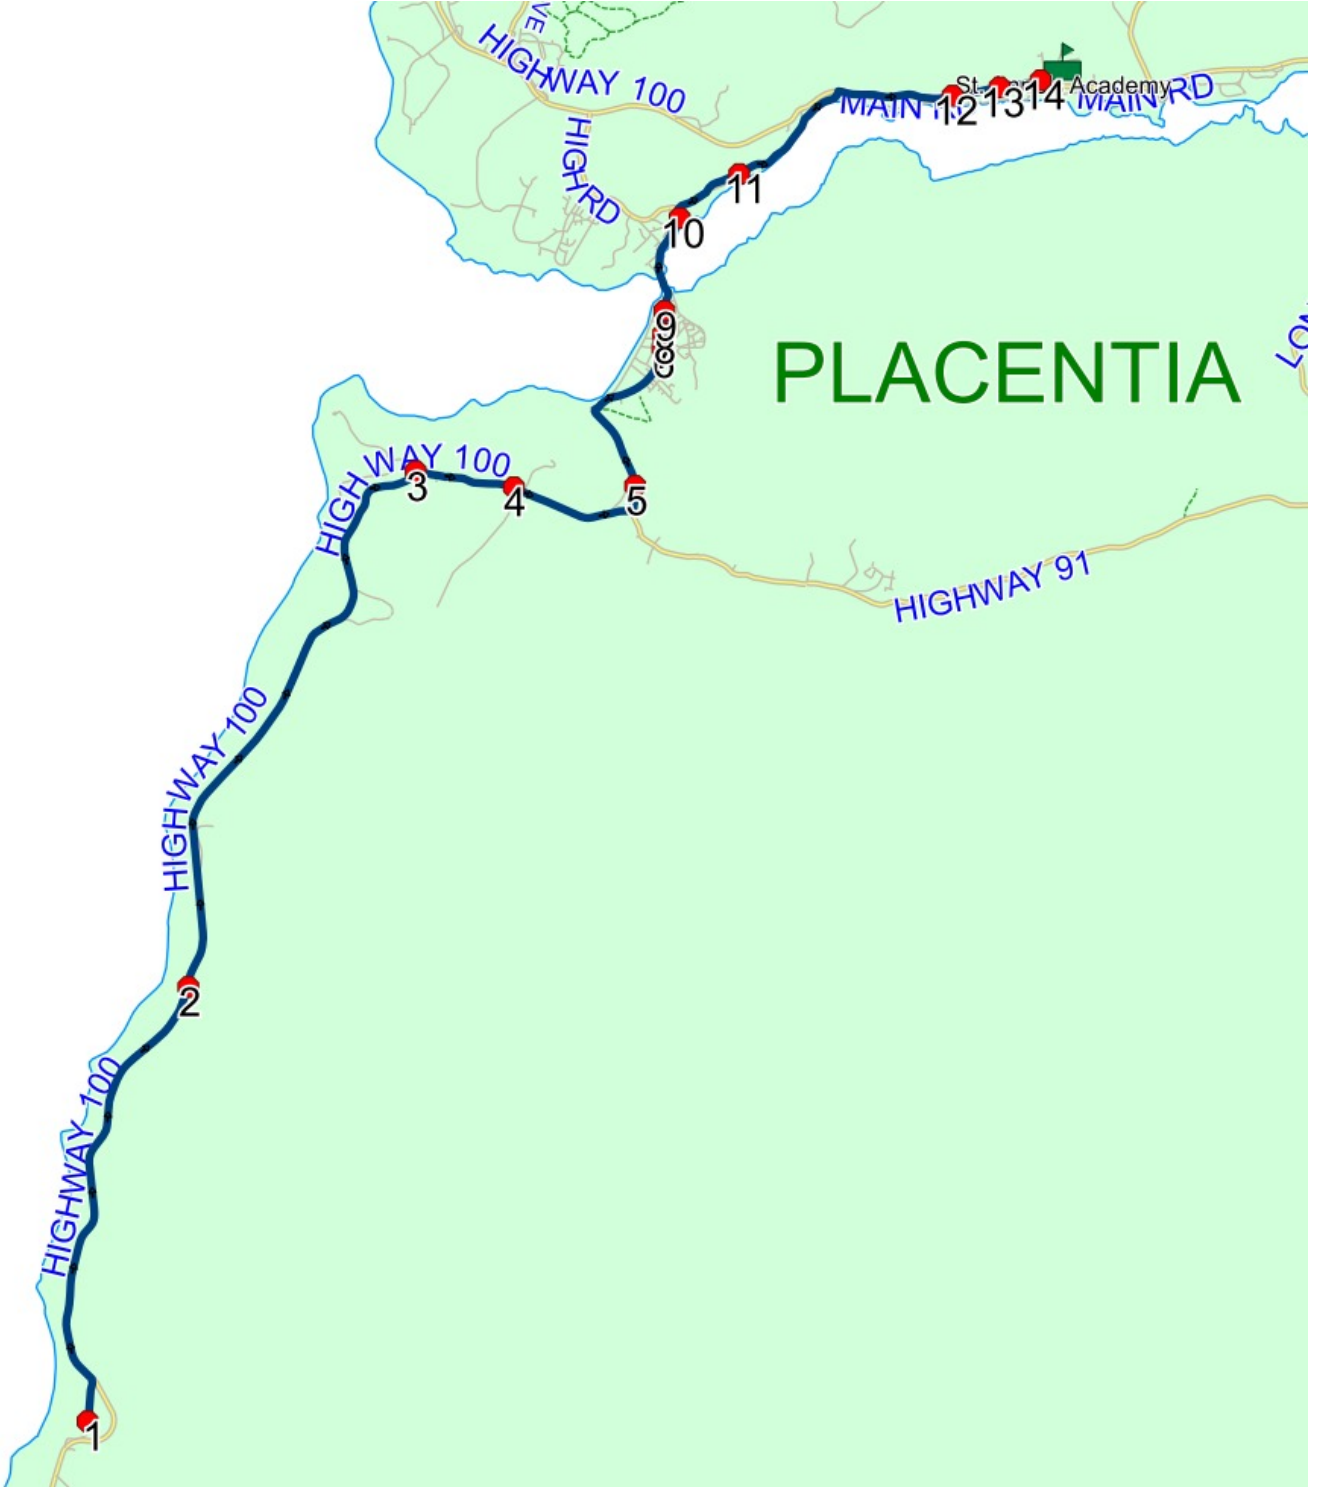

Route: 19-035-5 Run: 19-035-5 AM

Route: 19-035-5 Operator: Provincial Ready Mix
Vehicle: 19-035-5
Description:
Schools: St. Anne's Academy (435)

Run: 19-035-5 AM

Schools: St. Anne's Academy
: 2024-06-30

#	Arrival	Departure	Description
1	7:43 AM	7:44 AM	2 OLD RD
2		7:49 AM	Little Barasway
3	7:55 AM	7:56 AM	HIGHWAY 100 & LIGHTHOUSE RD; POINT VERDE
4	7:57 AM	7:58 AM	HIGHWAY 100 & FULFORDS LANE; POINT VERDE
5	8:00 AM	8:01 AM	120 BONDS PATH : 2024-10-02
6	8:03 AM	8:04 AM	CHURCHILL AVE & PRINCE WILLIAM DR
7		8:04 AM	PRINCE WILLIAM DR & ATLANTIC AVE
8	8:04 AM	8:05 AM	JUBILEE RD & HARTIGAN ST
9		8:06 AM	PRINCE WILLIAM DR & BLENHEIM ST
10		8:08 AM	111 JERSEYSIDE HILL; PLACENTIA; A0B
11	8:10 AM	8:11 AM	194 FERNDAL RD Effective: 2024-10-02
12		8:16 AM	MAIN RD; PLACENTIA & BARONS LANE; PLACENTIA : 2024-10-02
13		8:17 AM	MAIN RD; PLACENTIA & STATION RD; PLACENTIA
14		8:18 AM	MAIN RD; PLACENTIA & CHURCH RD; PLACENTIA
15	8:20 AM	8:22 AM	St. Anne's Academy Driveway

Route: 19-035-5 Run: 19-035-5 AM