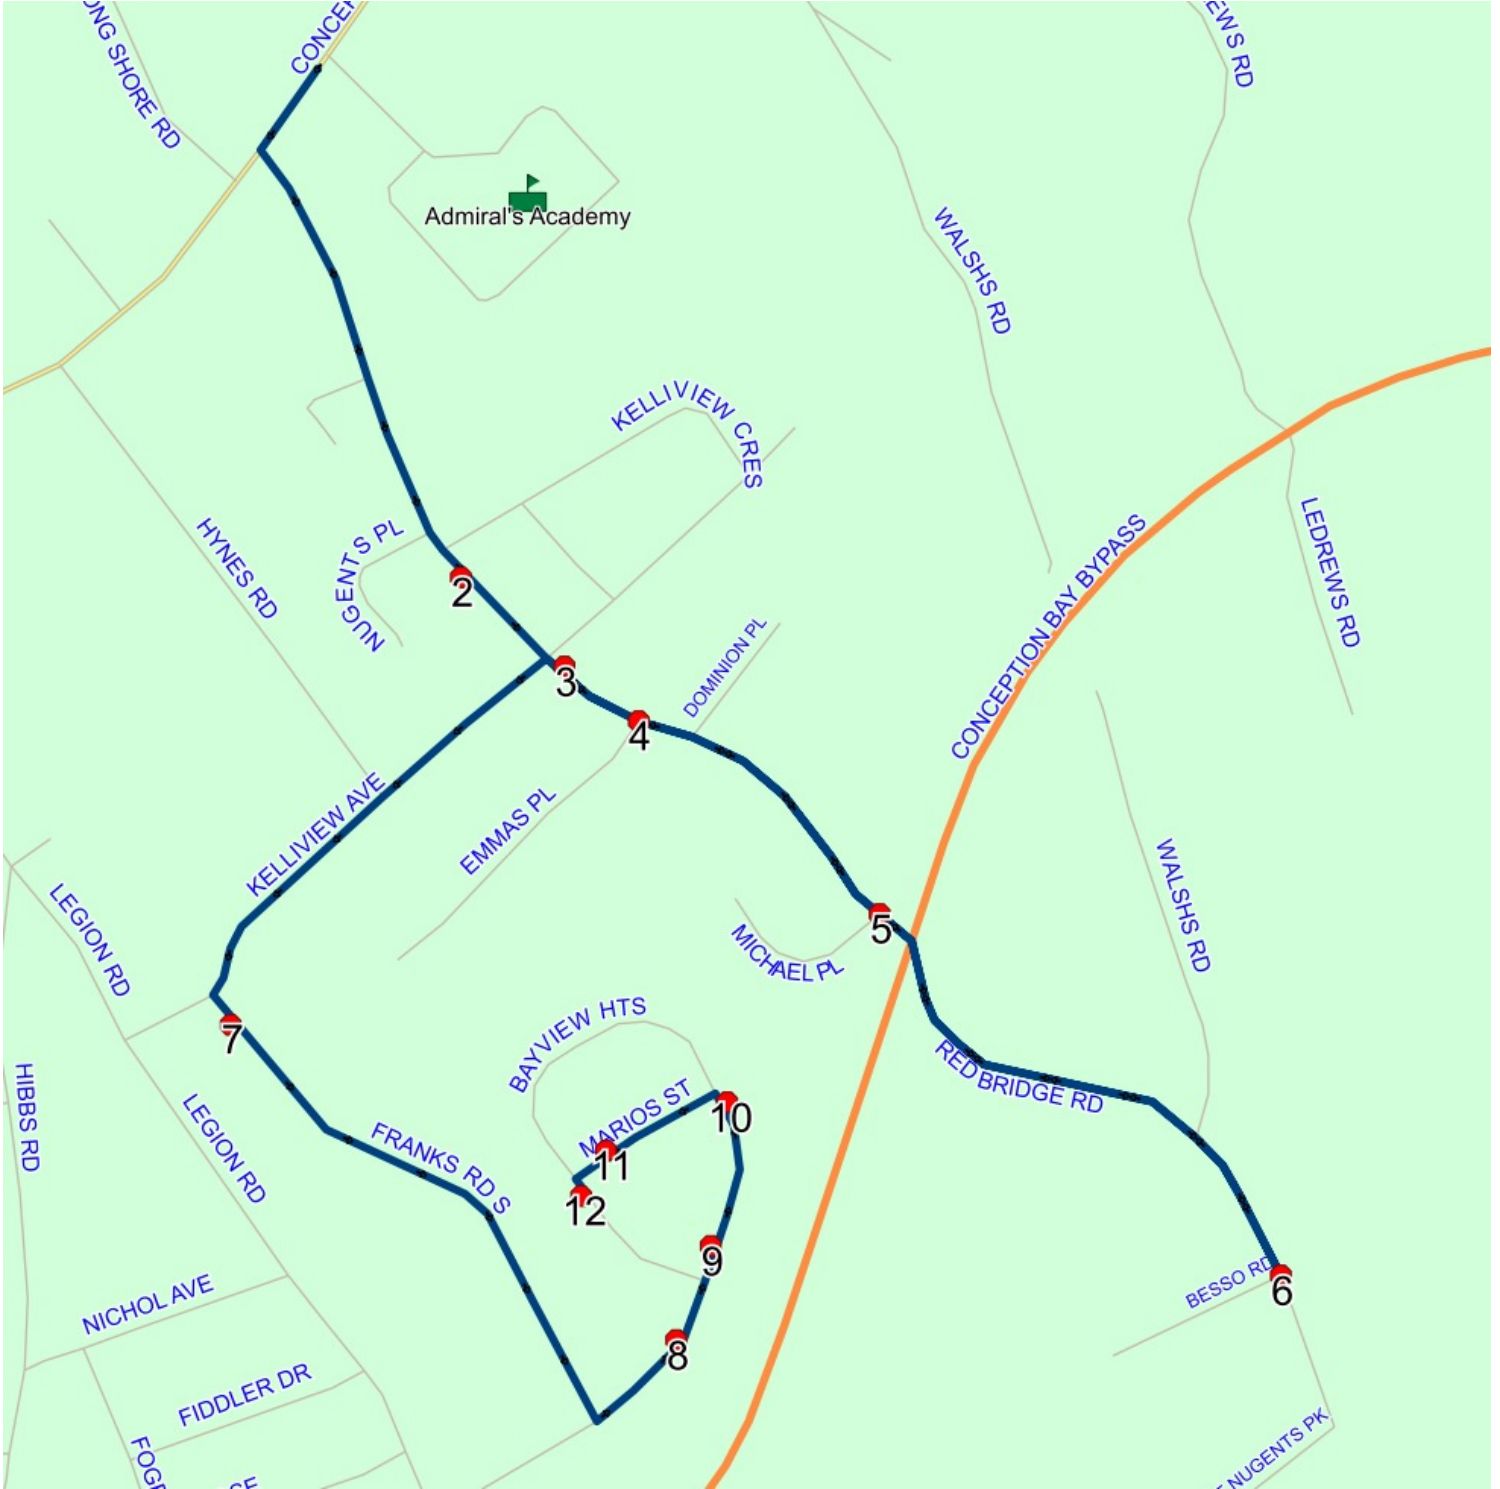

Route: 17-134-7 Run: 17-134-7B PM

Route: 17-134-7

Operator: Dave Gulliver Cabs Ltd.

Vehicle: 17-134-7

Description:

Schools: Admiral's Academy (497)

Run: 17-134-7B PM

Schools: Admiral's

Academy : 2027-06-30

#	Arrival	Departure	Description	
1	2:55 PM	3:10 PM	Admiral's Academy	: 2026-06-30
2	3:11 PM	3:12 PM	46 RED BRIDGE RD; CONCEPTION BAY SOUTH; A1X	: 2025-06-30
3	3:12 PM		65 RED BRIDGE RD; CONCEPTION BAY SOUTH; A1X	: 2026-06-30
4	3:13 PM		RED BRIDGE RD; CONCEPTION BAY SOUTH & EMMAS PL; CONCEPTION BAY SOUTH	
5	3:14 PM		RED BRIDGE RD; CONCEPTION BAY SOUTH & MICHAEL PL; CONCEPTION BAY SOUTH	
6	3:15 PM	3:16 PM	RED BRIDGE RD & BESSO RD	
7	3:21 PM	3:22 PM	10 FRANKS RD; CONCEPTION BAY SOUTH; A1X	
8	3:23 PM	3:24 PM	27 BAYVIEW HTS	
9	3:24 PM	3:25 PM	35 BAYVIEW HTS	
10	3:25 PM	3:26 PM	46 BAYVIEW HTS	
11	3:27 PM		10 MARIOS ST; CONCEPTION BAY SOUTH; A1X	: 2025-06-30
12	3:28 PM	3:29 PM	84 BAYVIEW HTS	

Route: 17-134-7 Run: 17-134-7B PM