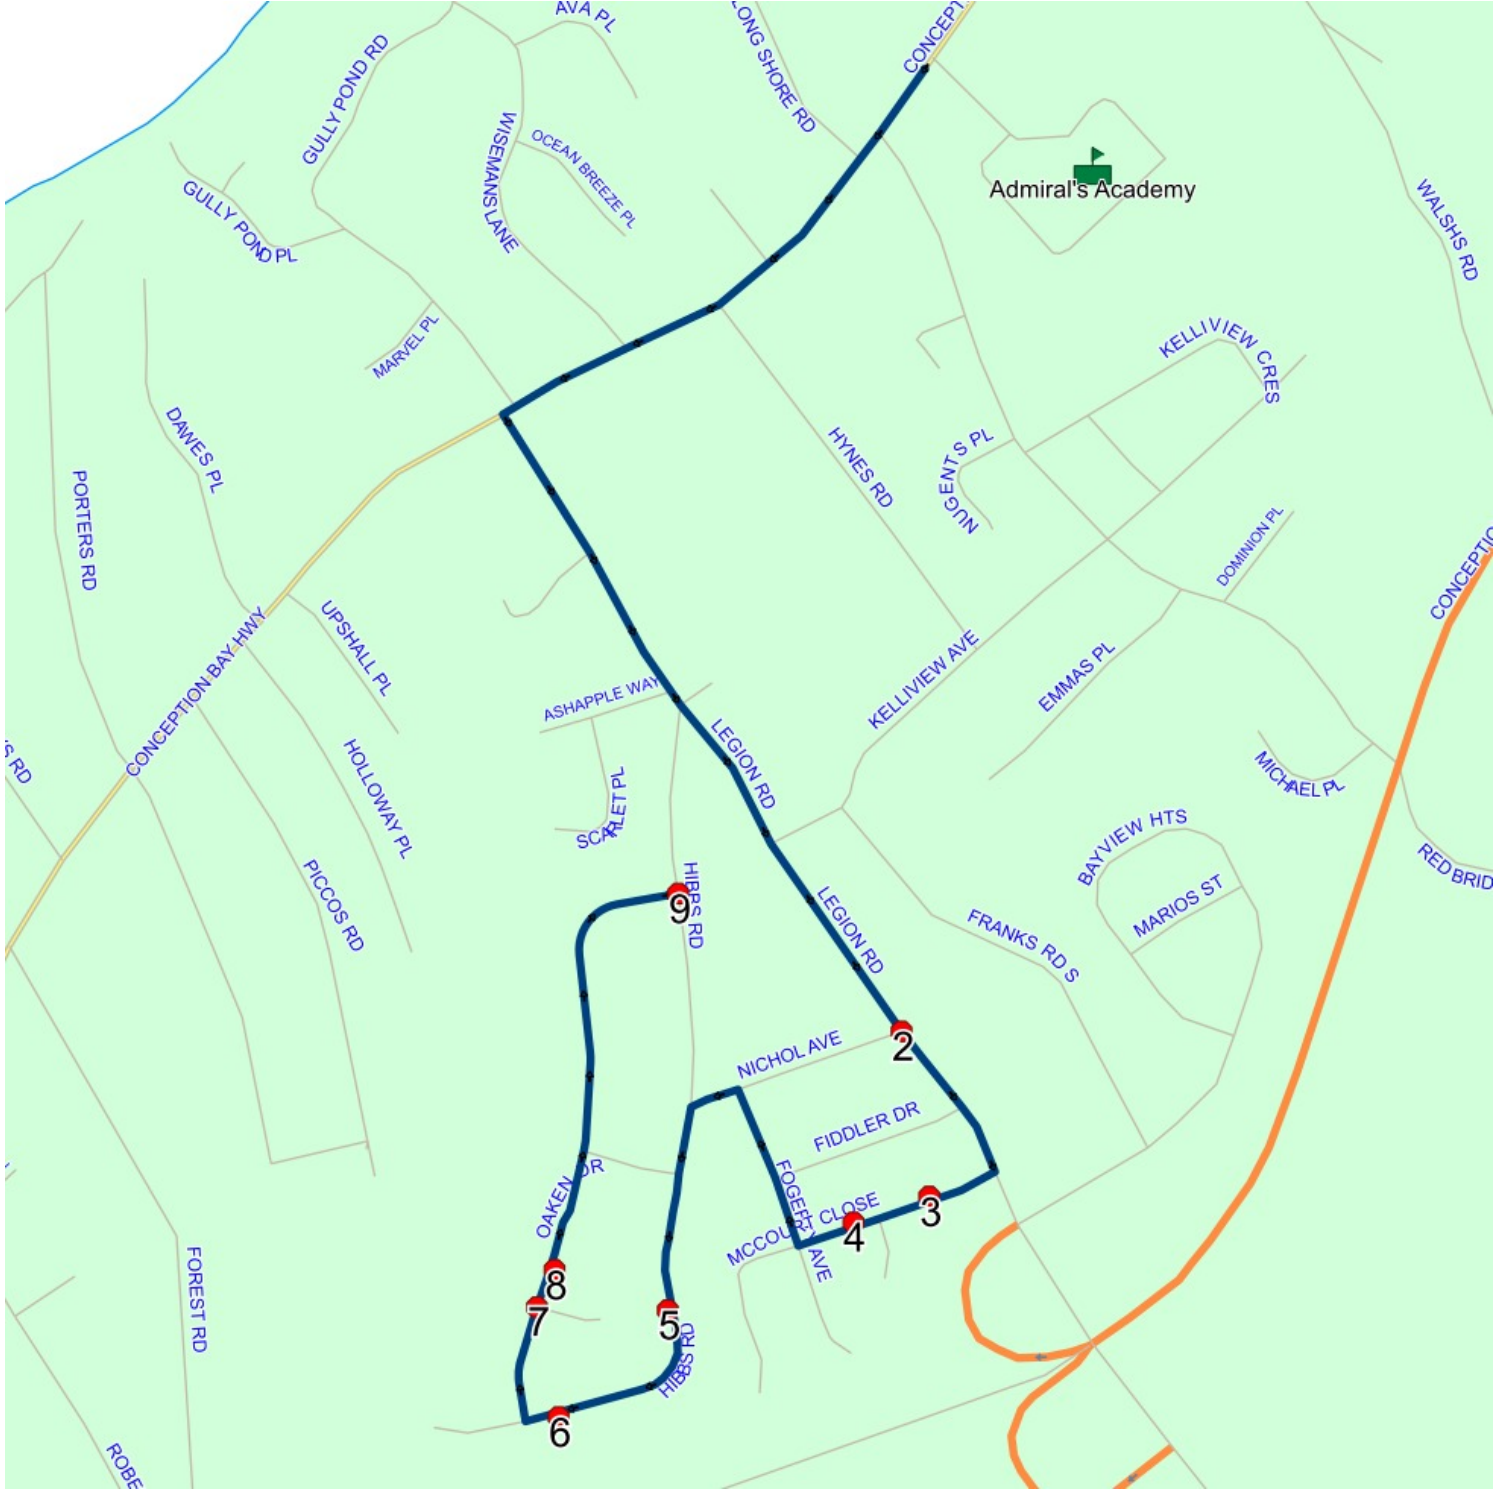

Route: 17-134-9 Run: 17-134-9B PM

Route: 17-134-9

Operator: Dave Gulliver Cabs Ltd.

Vehicle: 17-134-9

Description:

Schools: Admiral's Academy (497)

Run: 17-134-9B PM

Schools: Admiral's

Academy : 2027-06-30

#	Arrival	Departure	Description
1	2:55 PM	3:10 PM	Admiral's Academy : 2025-06-30
2	3:13 PM		LEGION RD; CONCEPTION BAY SOUTH & NICHOL AVE; CONCEPTION BAY SOUTH
3	3:14 PM	3:15 PM	10 MCCOURT CLOSE; CONCEPTION BAY SOUTH; A1X
4	3:15 PM	3:16 PM	24 MCCOURT CLOSE; CONCEPTION BAY SOUTH; A1X
5	3:18 PM		82 HIBBS RD
6	3:19 PM		111 HIBBS RD
7	3:20 PM	3:21 PM	OAKEN DR & HILLSIDE PL
8	3:21 PM		20 OAKEN DR
9	3:22 PM	3:23 PM	HIBBS RD; CONCEPTION BAY SOUTH & OAKEN DR; CONCEPTION BAY SOUTH

Route: 17-134-9 Run: 17-134-9B PM