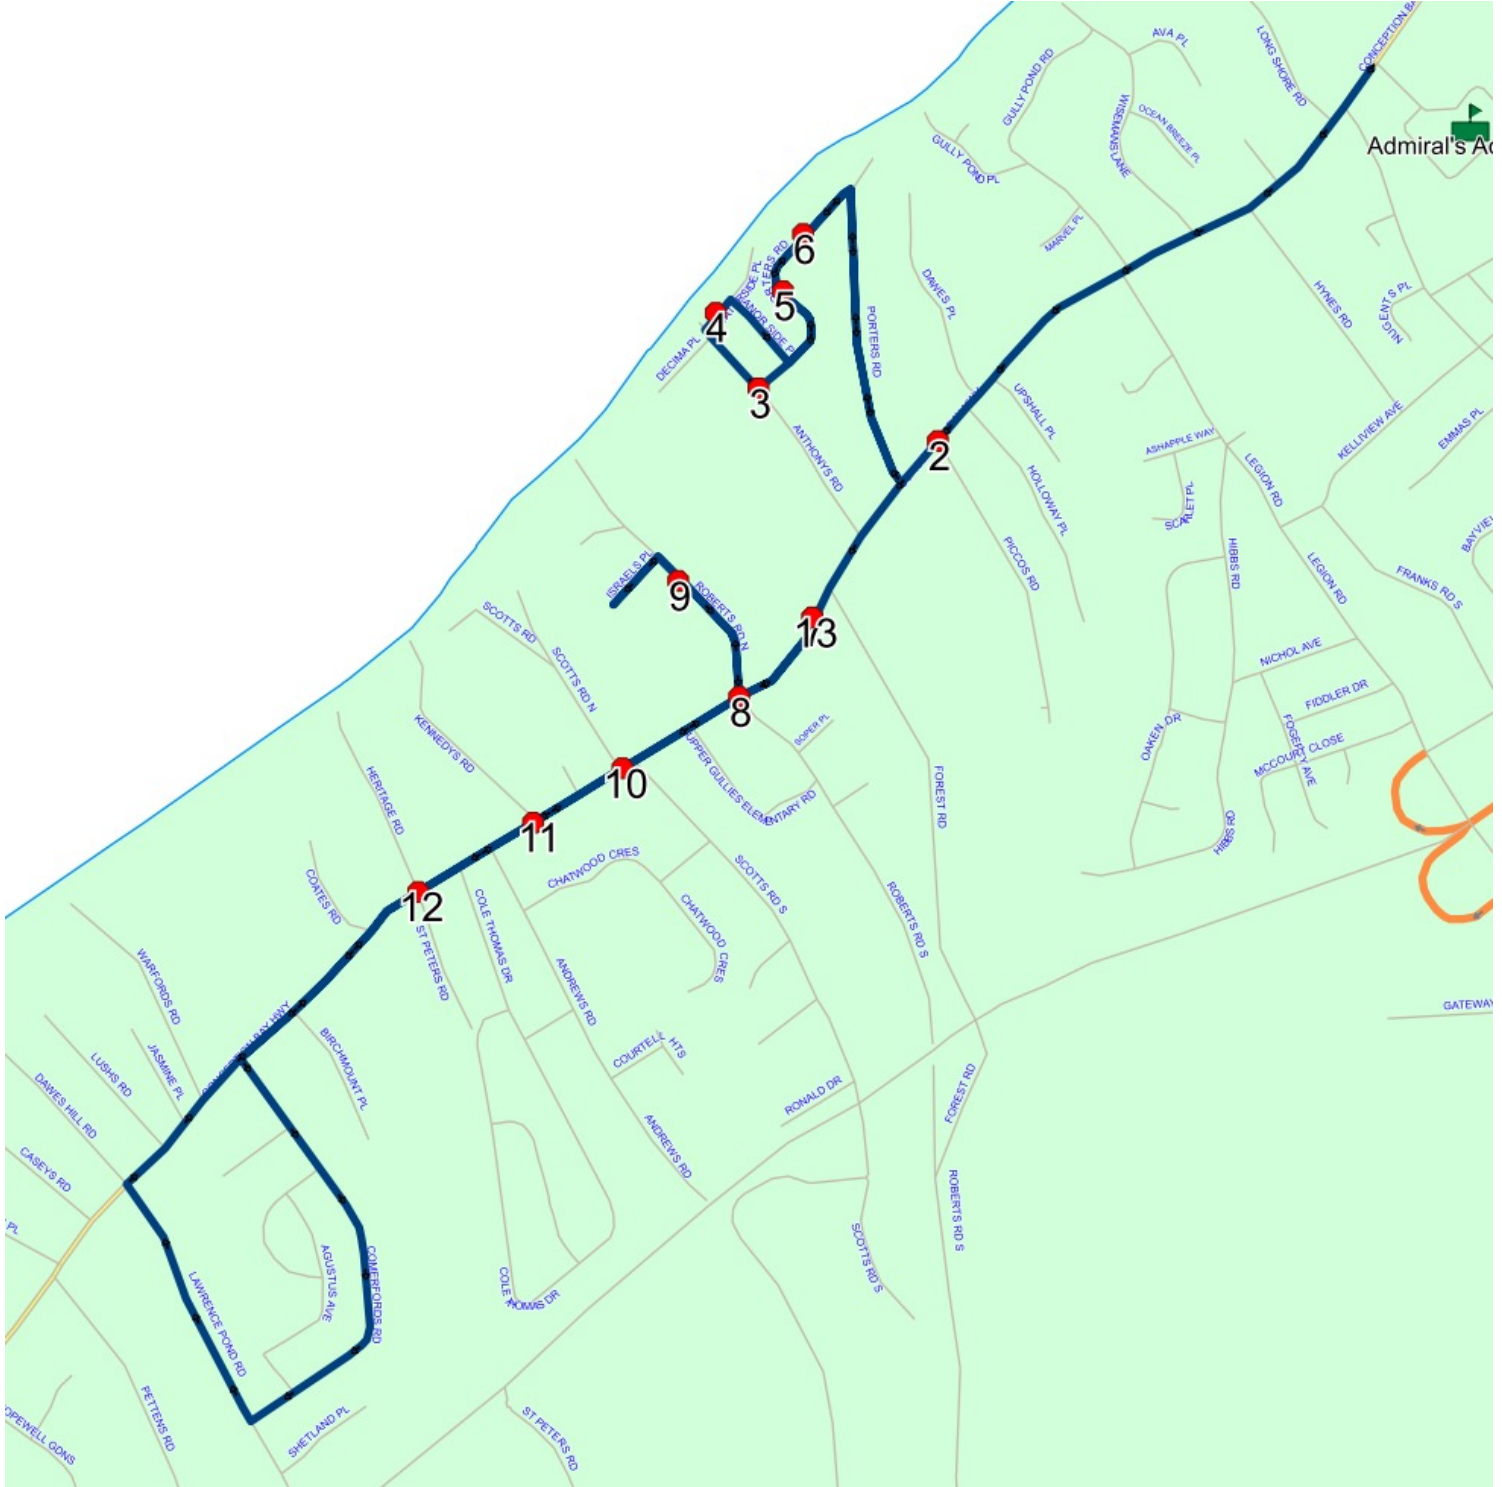

Route: 17-134-11 Run: 17-134-11 PM

Route: 17-134-11

Operator: Dave Gulliver Cabs Ltd.

Vehicle: 17-134-11

Description:

Schools: Admiral's Academy (497)

Run: 17-134-11 PM

Schools: Admiral's

Academy : 2027-06-30

#	Arrival	Departure	Description	
1	2:55 PM	3:10 PM	Admiral's Academy	: 2026-06-30
2	3:12 PM	3:13 PM	CONCEPTION BAY HWY; CONCEPTION BAY SOUTH & PICCOS RD; CONCEPTION BAY SOUTH	
3	3:15 PM		ANTHONYS RD & PORTERS RD	
4	3:16 PM	3:17 PM	5 WATERSIDE PL	
5	3:18 PM	3:19 PM	95 PORTERS RD	
6	3:19 PM		94 PORTERS RD; CONCEPTION BAY SOUTH; A1X	
7	3:21 PM	3:22 PM	1036 CONCEPTION BAY HWY	: 2026-06-30
8	3:22 PM	3:23 PM	CONCEPTION BAY HWY & ROBERTS RD N	
9	3:23 PM	3:24 PM	31 ROBERTS RD N; CONCEPTION BAY SOUTH; A1X	: 2025-06-30
10	3:29 PM		CONCEPTION BAY HWY & SCOTTS RD N	: 2025-06-30
11	3:30 PM		CONCEPTION BAY HWY & KENNEDYS RD	
12	3:31 PM		CONCEPTION BAY HWY & HERITAGE RD	
13	3:37 PM		1036 CONCEPTION BAY HWY; CONCEPTION BAY SOUTH; A1X	

Route: 17-134-11 Run: 17-134-11 PM