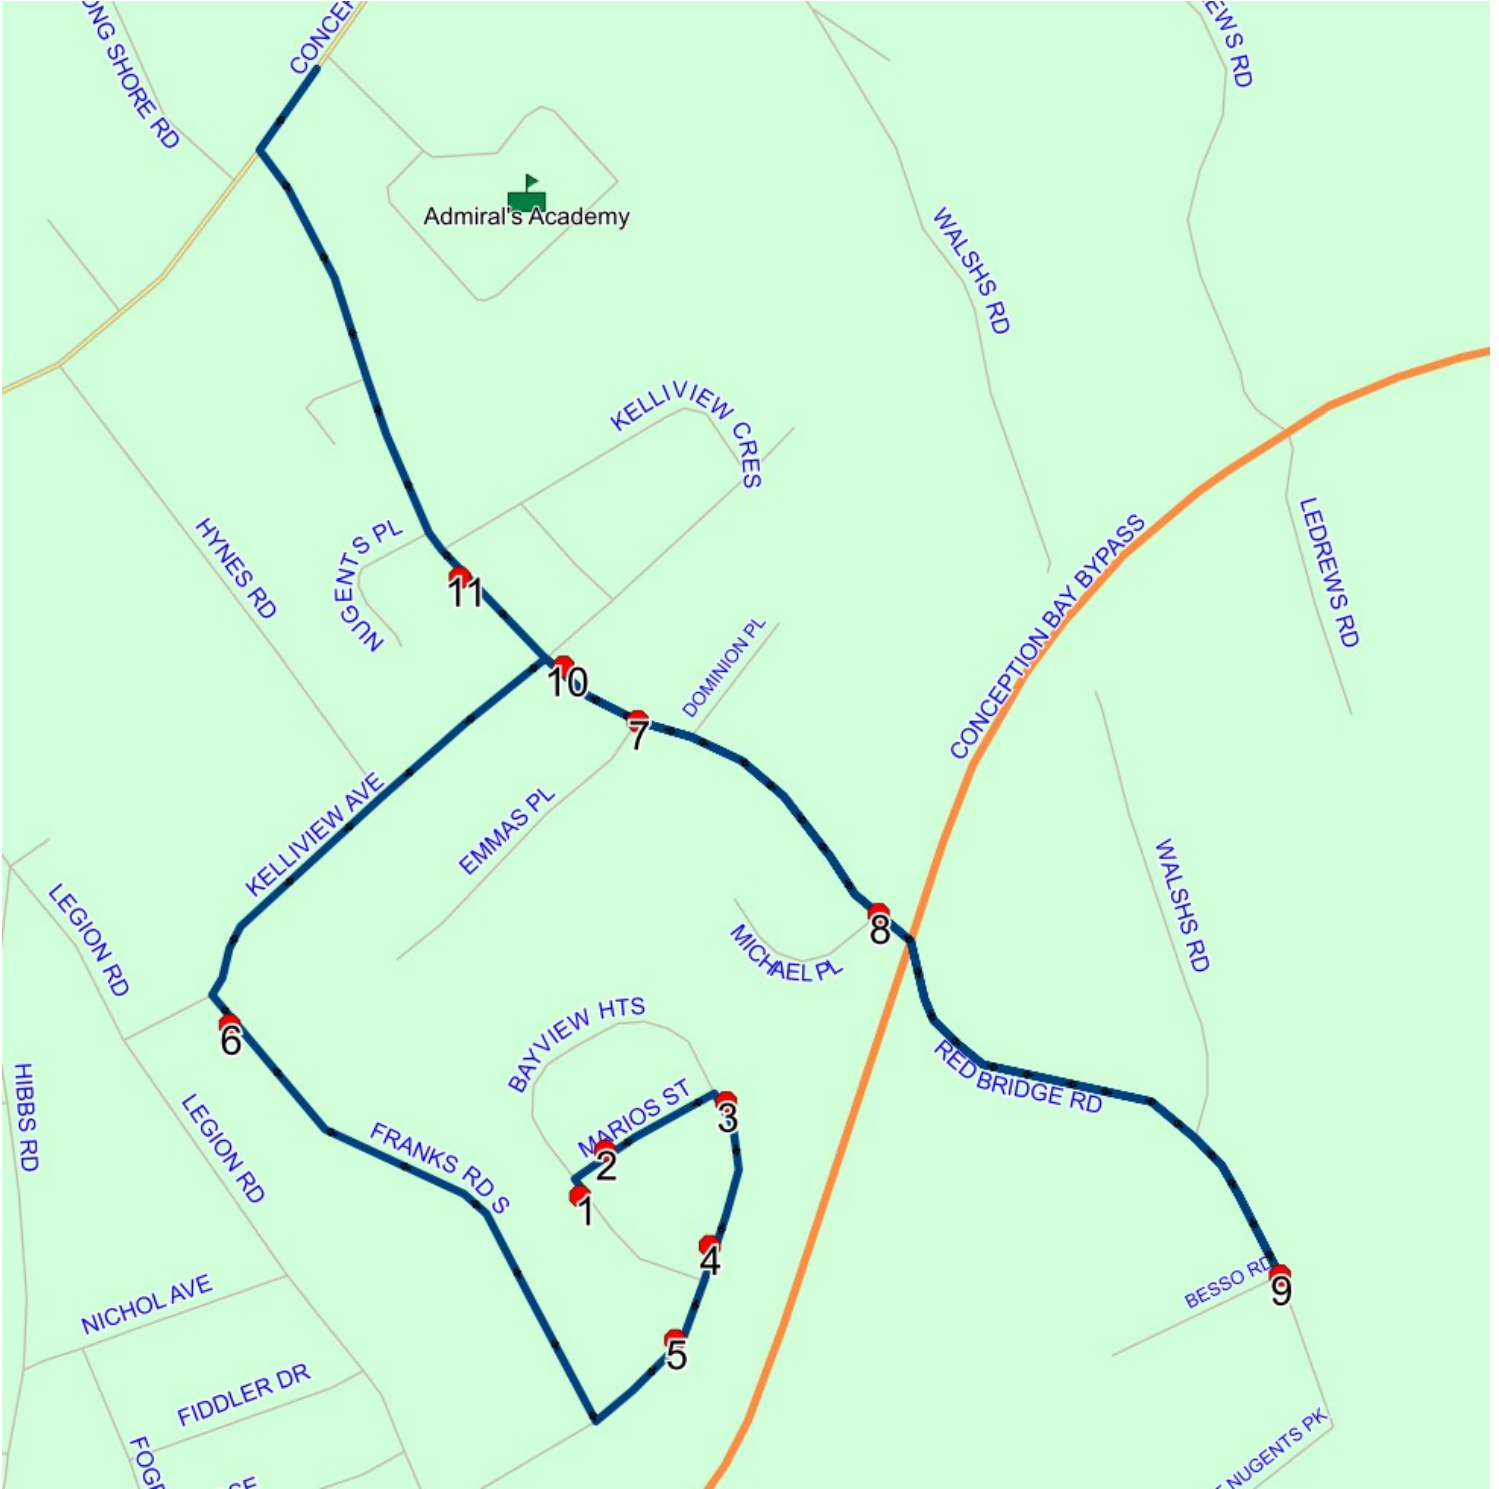

Route: 17-134-7 Run: 17-134-7B AM

Route: 17-134-7

Operator: Dave Gulliver Cabs Ltd.

Vehicle: 17-134-7

Description:

Schools: Admiral's Academy (497)

Run: 17-134-7B AM

Schools: Admiral's

Academy : 2027-06-30

#	Arrival	Departure	Description	
1	8:24 AM	8:25 AM	84 BAYVIEW HTS	
2	8:25 AM	8:26 AM	10 MARIOS ST; CONCEPTION BAY SOUTH; A1X	: 2025-06-30
3	8:26 AM	8:27 AM	46 BAYVIEW HTS	
4	8:27 AM	8:28 AM	35 BAYVIEW HTS	
5		8:28 AM	27 BAYVIEW HTS	
6	8:29 AM	8:30 AM	10 FRANKS RD; CONCEPTION BAY SOUTH; A1X	
7	8:31 AM	8:32 AM	RED BRIDGE RD; CONCEPTION BAY SOUTH & EMMAS PL; CONCEPTION BAY SOUTH	
8	8:32 AM	8:33 AM	RED BRIDGE RD; CONCEPTION BAY SOUTH & MICHAEL PL; CONCEPTION BAY SOUTH	
9	8:33 AM	8:34 AM	RED BRIDGE RD & BESSO RD	
10		8:38 AM	65 RED BRIDGE RD; CONCEPTION BAY SOUTH; A1X	: 2026-06-30
11		8:39 AM	46 RED BRIDGE RD; CONCEPTION BAY SOUTH; A1X	: 2025-06-30
12	8:40 AM	8:43 AM	Admiral's Academy	: 2026-06-30

Route: 17-134-7 Run: 17-134-7B AM