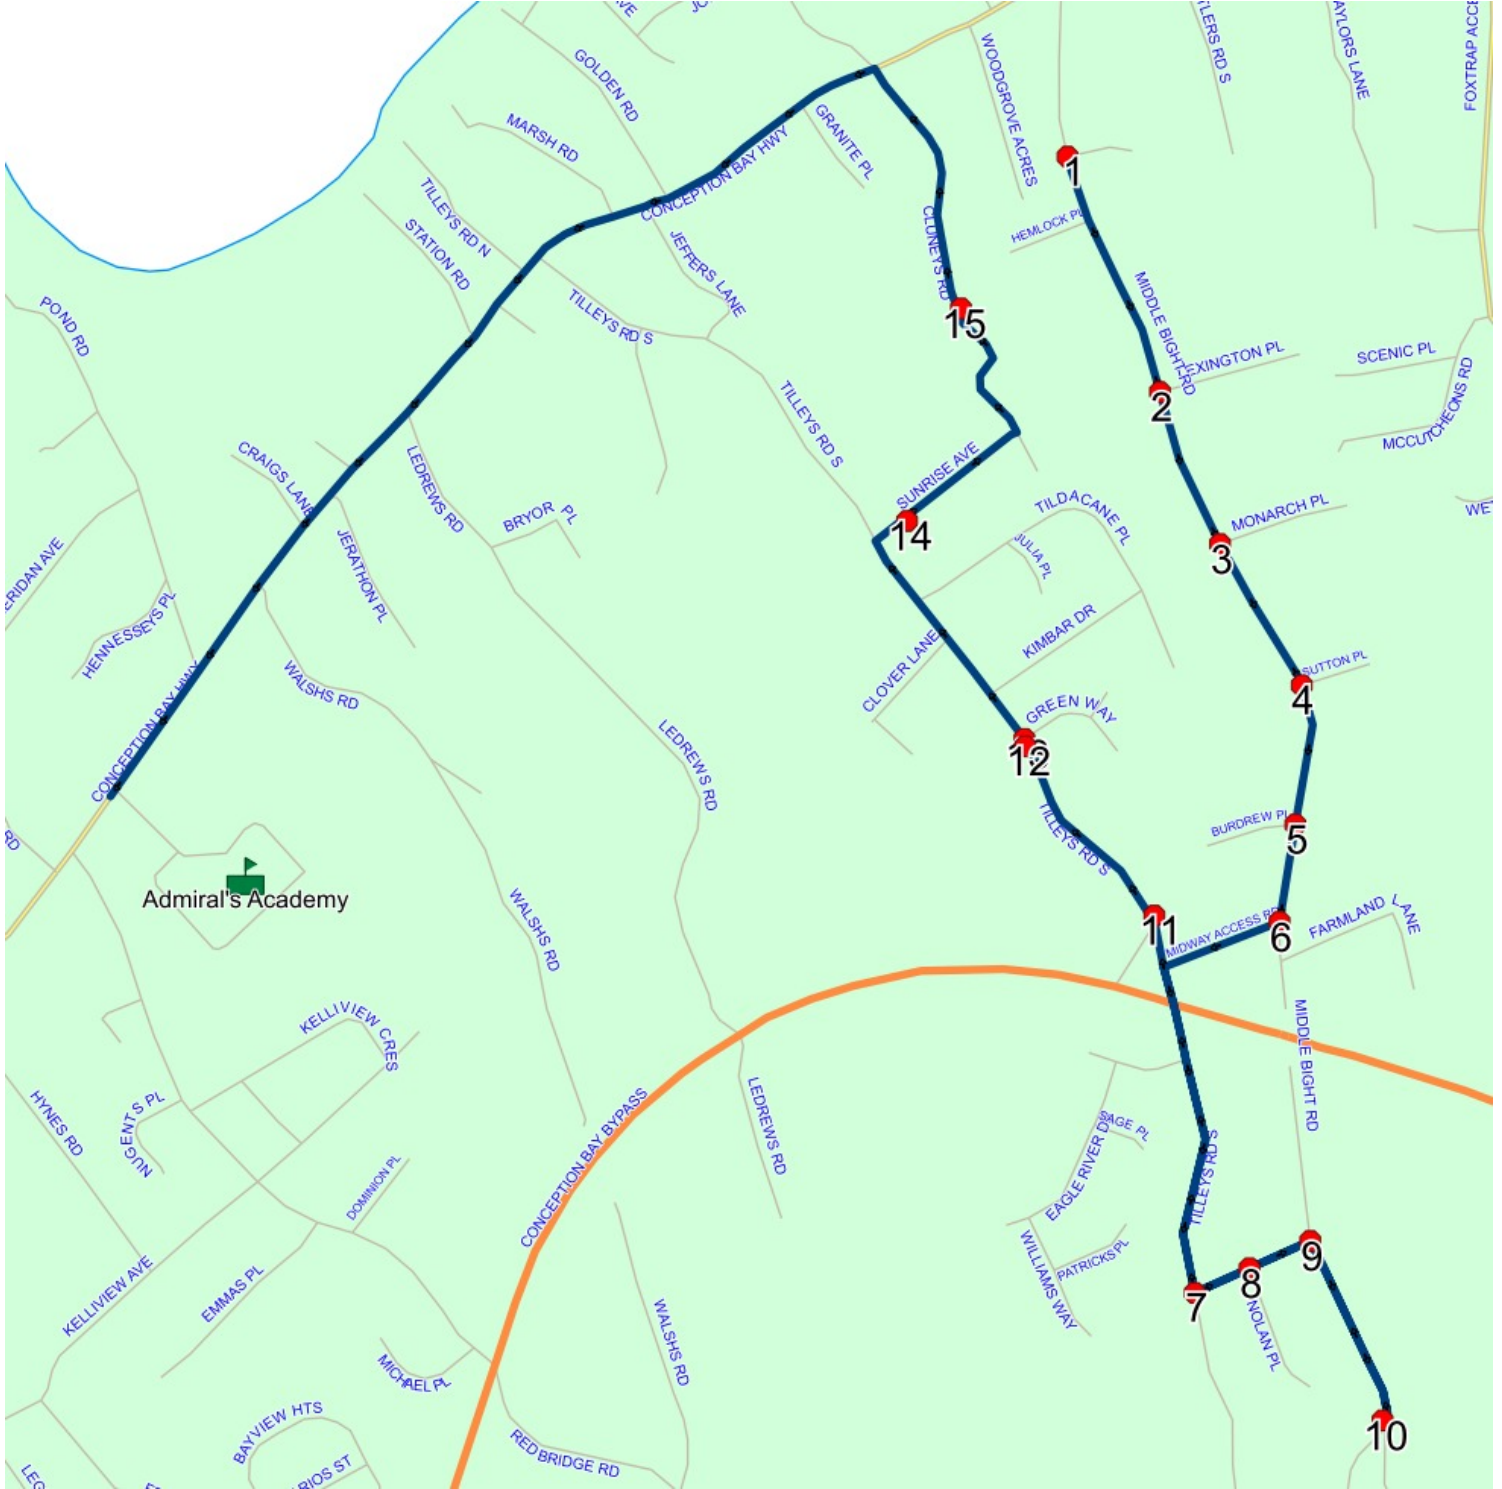

Route: 23-241-04 Run: 23-241-04B AM

Route: 23-241-04

Operator: Parsons and Sons Transportation Ltd.

Vehicle: 23-241-04

Description:

Schools: Admiral's Academy (497)

Run: 23-241-04B AM

Schools: Admiral's

Academy : 2025-06-30

#	Arrival	Departure	Description
1		8:22 AM	MIDDLE BIGHT RD & CEDARCREST PL
2		8:23 AM	MIDDLE BIGHT RD & LEXINGTON PL
3	8:23 AM	8:24 AM	MIDDLE BIGHT RD & MONARCH PL
4	8:24 AM	8:25 AM	MIDDLE BIGHT RD & SUTTON PL
5		8:25 AM	MIDDLE BIGHT RD & BURDREW PL
6		8:26 AM	MIDDLE BIGHT RD & MIDWAY ACCESS RD
7		8:28 AM	TILLEYS RD S & MIDDLE RIDGE ACCESS RD
8		8:29 AM	MIDDLE RIDGE ACCESS RD & NOLAN PL
9	8:29 AM	8:30 AM	MIDDLE RIDGE RD; CONCEPTION BAY SOUTH & MIDDLE RIDGE ACCESS RD; CONCEPTION BAY SOUTH
10	8:30 AM	8:31 AM	62 MIDDLE RIDGE RD
11	8:33 AM	8:34 AM	153 TILLEYS RD S
12	8:34 AM	8:35 AM	126 TILLEYS RD S; CONCEPTION BAY SOUTH; A1X
13		8:35 AM	TILLEYS RD S & GREEN WAY
14		8:36 AM	21 SUNRISE AVE
15		8:37 AM	43 CLUNEYS RD
16	8:40 AM	8:43 AM	Admiral's Academy

Route: 23-241-04 Run: 23-241-04B AM