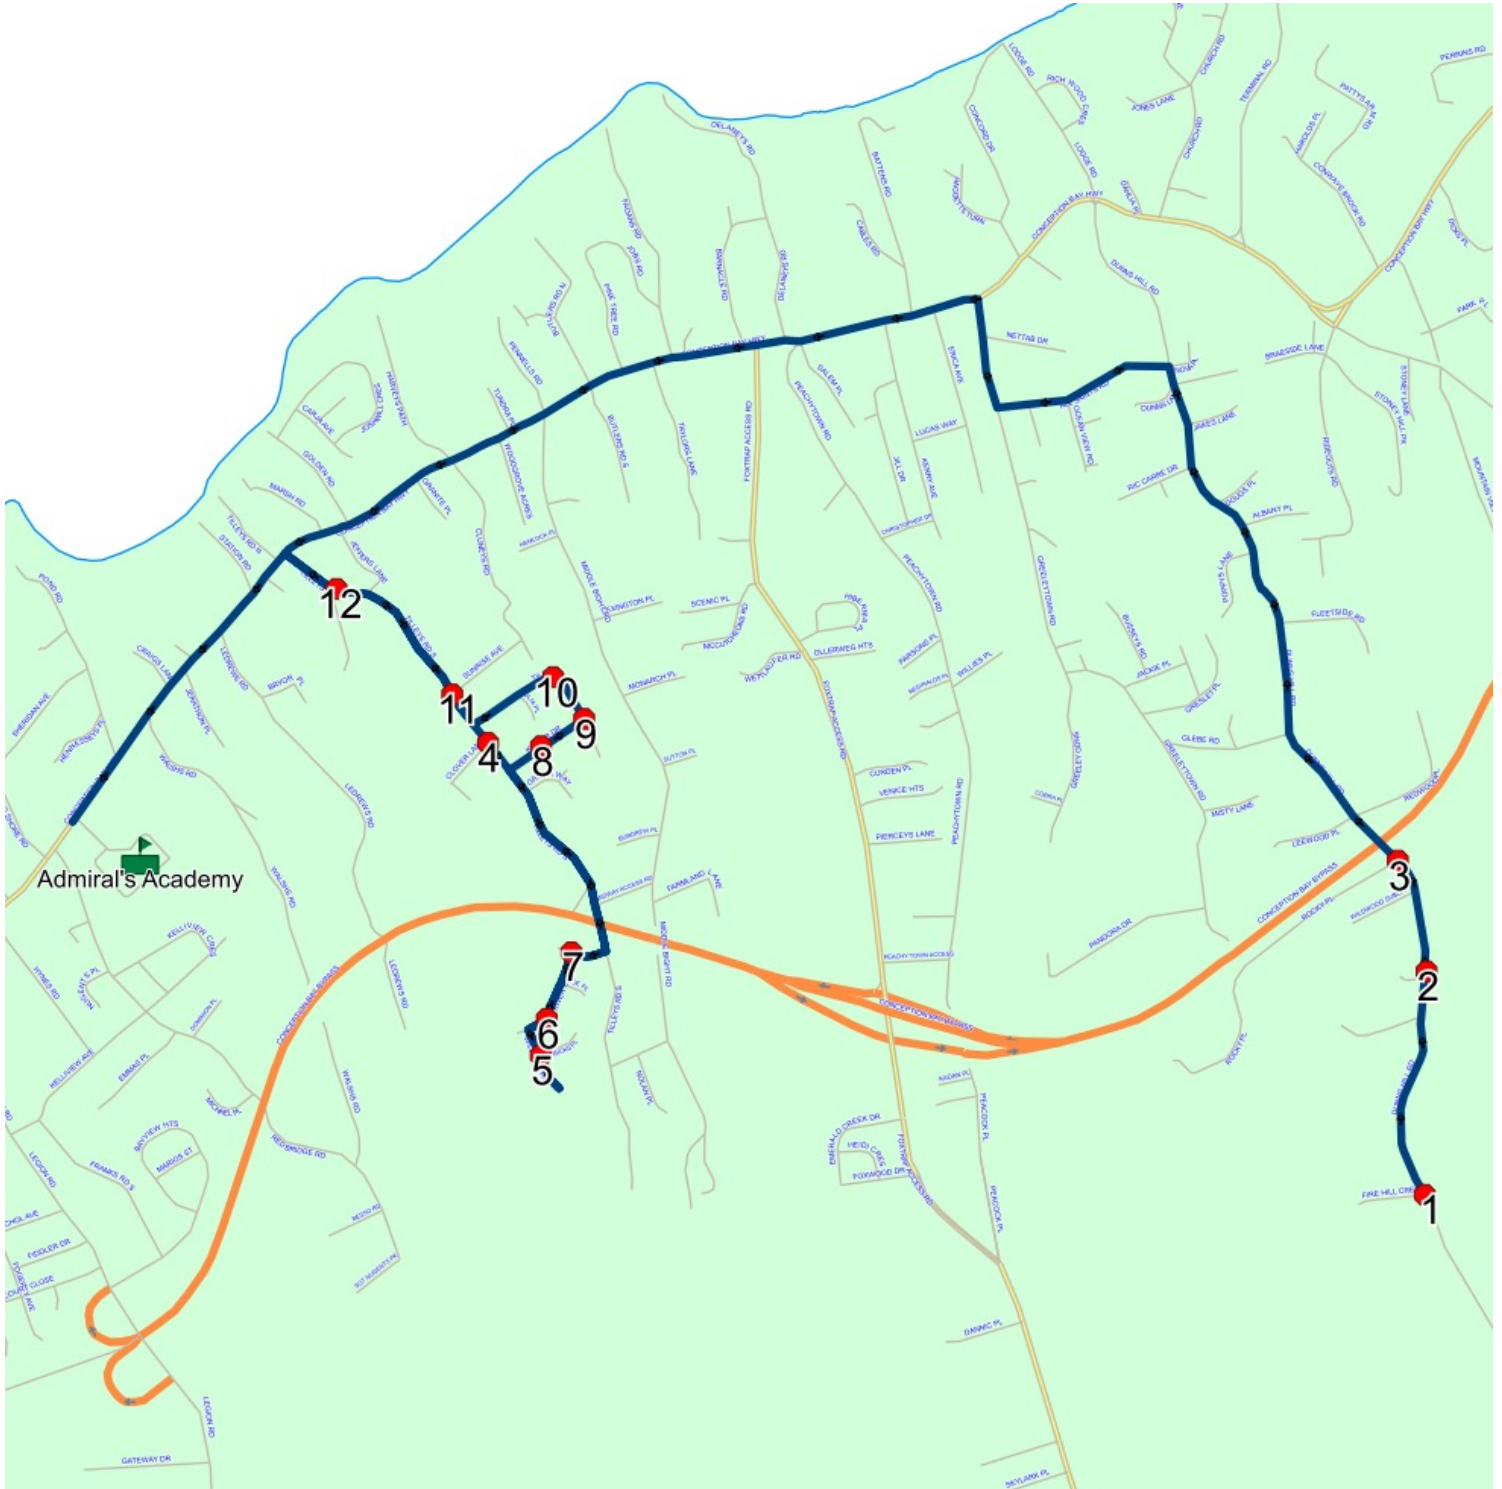

Route: 17-134-8 Run: 17-134-8B AM

Route: 17-134-8

Operator: Dave Gulliver Cabs Ltd.

Vehicle: 17-134-8

Description:

Schools: Admiral's Academy (497)

Run: 17-134-8B AM

Schools: Admiral's

Academy : 2027-06-30

#	Arrival	Departure	Description
1	8:12 AM	8:13 AM	DUNNS HILL RD & FIRE HILL CRES
2		8:14 AM	289 DUNNS HILL RD
3	8:14 AM	8:15 AM	DUNNS HILL RD & ROCKY PL
4	8:23 AM	8:24 AM	TILLEYS RD S & CLOVER LANE
5		8:27 AM	WILLIAMS WAY & PATRICKS PL
6	8:30 AM	8:31 AM	18 EAGLE RIVER DR
7	8:31 AM	8:32 AM	WHITE BEAR LANE & EAGLE RIVER DR
8	8:33 AM	8:34 AM	13 KIMBAR DR; CONCEPTION BAY SOUTH; A1X (FIRE HYDRANT)
9	8:34 AM	8:35 AM	KIMBAR DR & TILDACANE PL
10	8:35 AM	8:36 AM	33 TILDACANE PL
11		8:37 AM	TILLEYS RD S; CONCEPTION BAY SOUTH & SUNRISE AVE; CONCEPTION BAY SOUTH Effective: 2024-10-09
12		8:38 AM	TILLEYS RD S; CONCEPTION BAY SOUTH & MAPLE OAK PATH; CONCEPTION BAY SOUTH
13	8:40 AM	8:43 AM	Admiral's Academy

Route: 17-134-8 Run: 17-134-8B AM