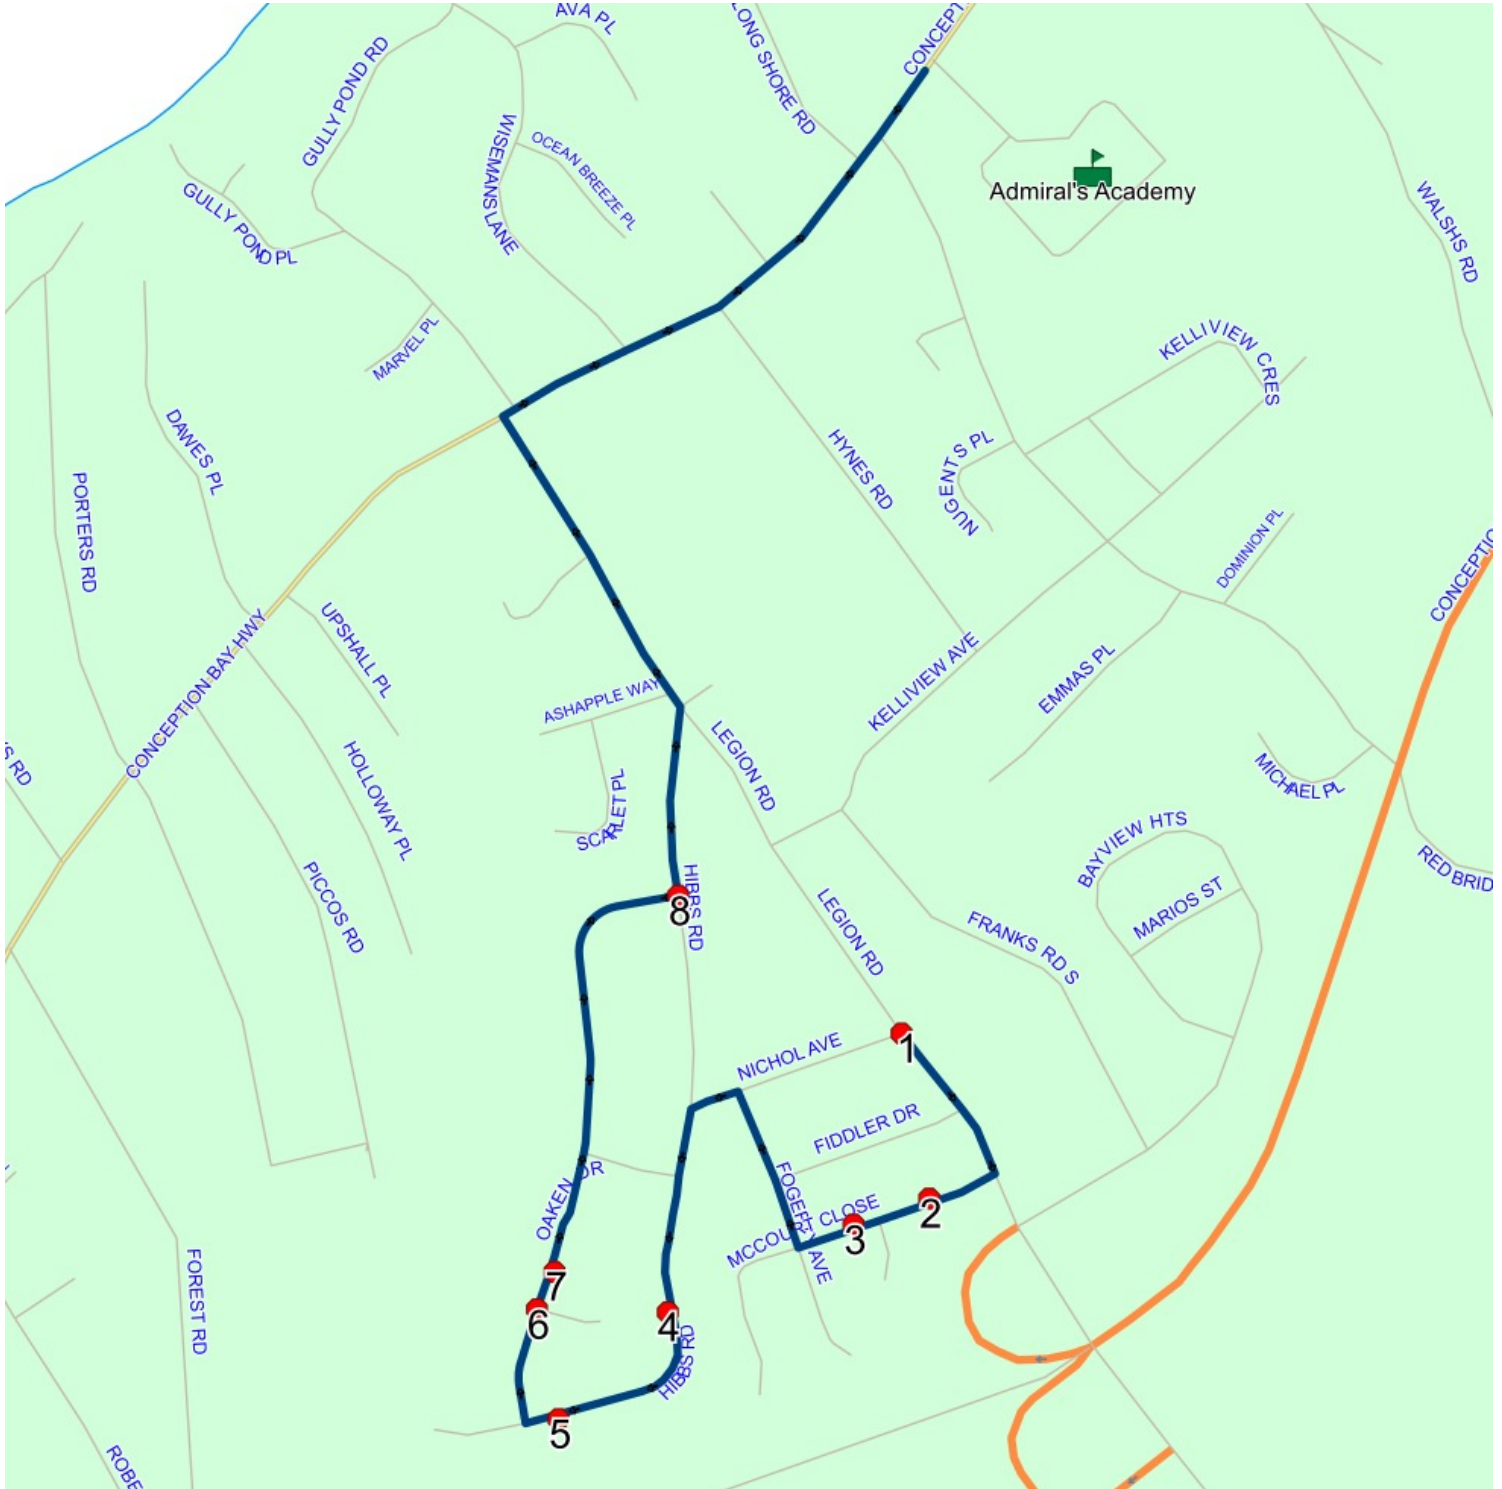

Route: 17-134-9 Run: 17-134-9B AM

Route: 17-134-9

Operator: Dave Gulliver Cabs Ltd.

Vehicle: 17-134-9

Description:

Schools: Admiral's Academy (497)

Run: 17-134-9B AM

Schools: Admiral's

Academy : 2027-06-30

#	Arrival	Departure	Description
1		8:28 AM	LEGION RD; CONCEPTION BAY SOUTH & NICHOL AVE; CONCEPTION BAY SOUTH
2		8:29 AM	10 MCCOURT CLOSE; CONCEPTION BAY SOUTH; A1X
3	8:29 AM	8:31 AM	24 MCCOURT CLOSE; CONCEPTION BAY SOUTH; A1X
4	8:32 AM	8:33 AM	82 HIBBS RD
5	8:33 AM	8:34 AM	111 HIBBS RD
6		8:35 AM	OAKEN DR & HILLSIDE PL
7	8:35 AM	8:36 AM	20 OAKEN DR
8		8:37 AM	HIBBS RD; CONCEPTION BAY SOUTH & OAKEN DR; CONCEPTION BAY SOUTH
9	8:40 AM	8:43 AM	Admiral's Academy : 2025-06-30

Route: 17-134-9 Run: 17-134-9B AM