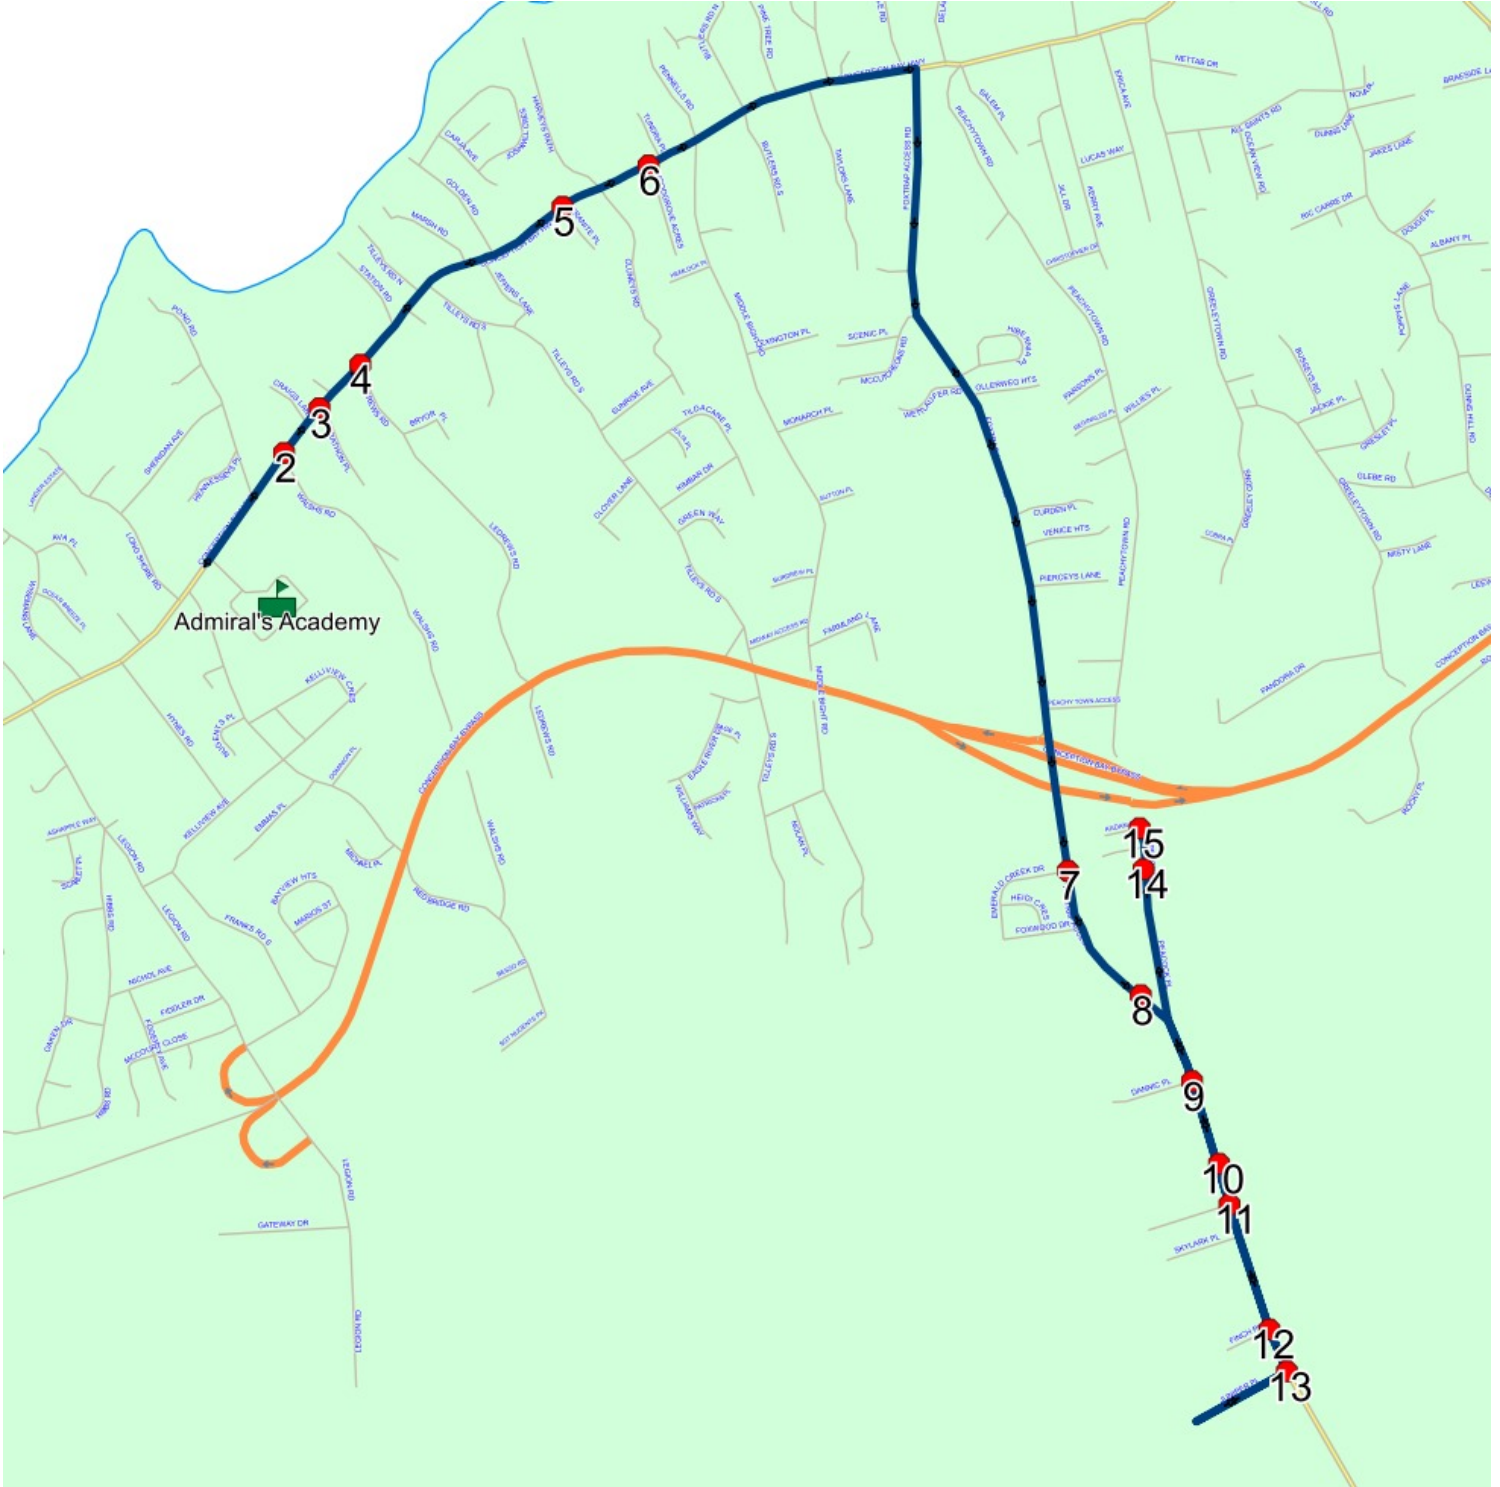

Route: 17-134-6 Run: 17-134-6B PM

Route: 17-134-6

Operator: Dave Gulliver Cabs Ltd.

Vehicle: 17-134-6

Description:

Schools: Admiral's Academy (497)

Run: 17-134-6B PM

Schools: Admiral's

Academy : 2027-06-30

#	Arrival	Departure	Description
1	2:55 PM	3:10 PM	Admiral's Academy
2	3:13 PM		CONCEPTION BAY HWY; CONCEPTION BAY SOUTH & WALSHS RD; CONCEPTION BAY SOUTH
3	3:13 PM	3:14 PM	CONCEPTION BAY HWY; CONCEPTION BAY SOUTH & JERATHON PL; CONCEPTION BAY SOUTH
4	3:14 PM	3:15 PM	CONCEPTION BAY HWY; CONCEPTION BAY SOUTH & LEDREWS RD; CONCEPTION BAY SOUTH
5	3:15 PM	3:16 PM	CONCEPTION BAY HWY; CONCEPTION BAY SOUTH & GRANITE PL; CONCEPTION BAY SOUTH
6	3:16 PM	3:17 PM	CONCEPTION BAY HWY & WOODGROVE ACRES
7	3:21 PM	3:22 PM	FOXTRAP ACCESS RD & EMERALD CREEK DR
8	3:22 PM	3:23 PM	295 FOXTRAP ACCESS RD
9	3:23 PM	3:24 PM	FOXTRAP ACCESS RD & DANNIC PL
10	3:24 PM		359 FOXTRAP ACCESS RD
11	3:25 PM		FOXTRAP ACCESS RD & SKYLARK PL
12	3:26 PM		FOXTRAP ACCESS RD & FINCH PL
13	3:27 PM		FOXTRAP ACCESS RD & JUNIPER PL
14	3:33 PM	3:34 PM	47 PEACOCK PL
15	3:34 PM		PEACOCK PL & KADAN PL

Route: 17-134-6 Run: 17-134-6B PM