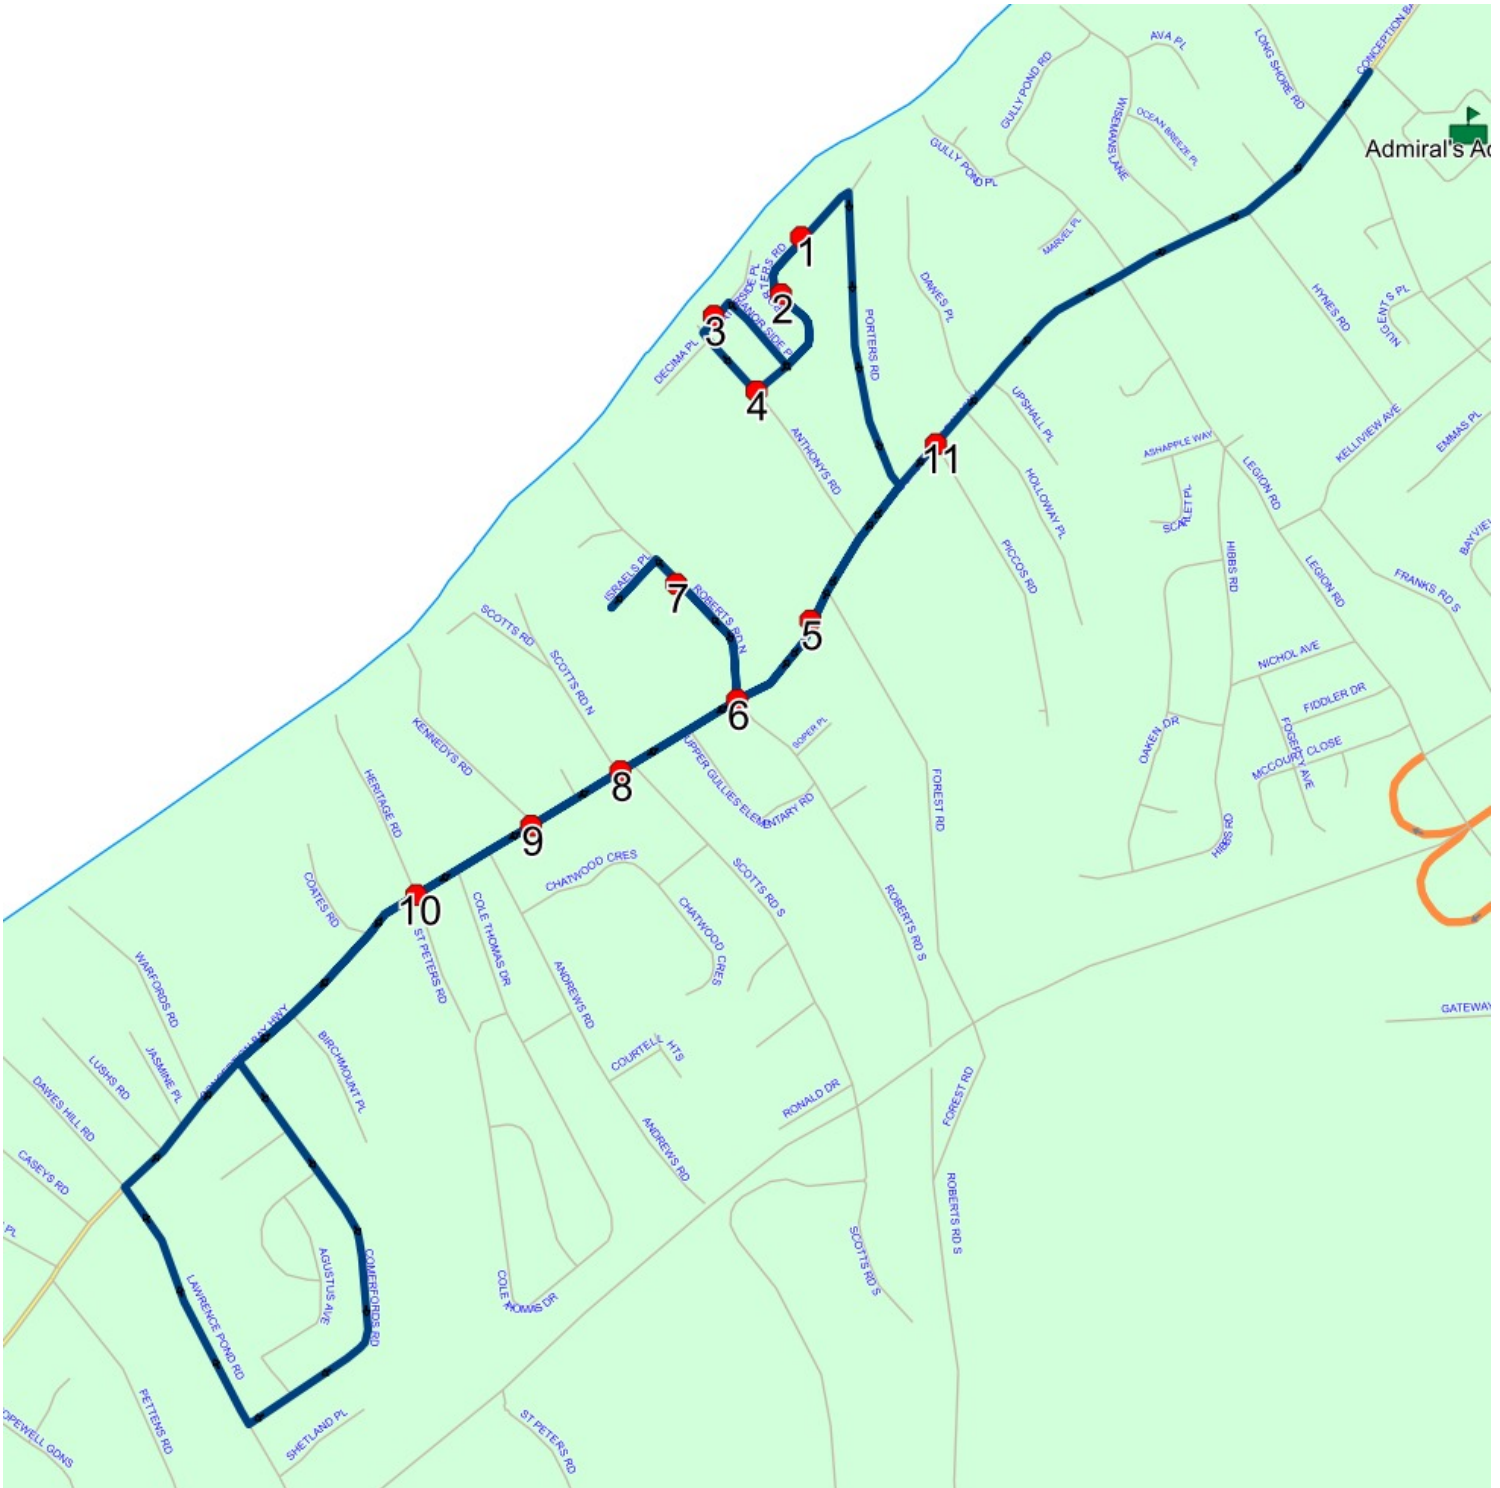

Route: 17-134-11 Run: 17-134-11 AM

Route: 17-134-11 **Operator:** Dave Gulliver Cabs Ltd.

Vehicle: 17-134-11

Description:

Schools: Admiral's Academy (497)

Run: 17-134-11 AM

Schools: Admiral's

Academy : 2027-06-30

#	Arrival	Departure	Description
1		8:16 AM	94 PORTERS RD; CONCEPTION BAY SOUTH; A1X
2	8:16 AM	8:17 AM	95 PORTERS RD
3	8:18 AM	8:19 AM	5 WATERSIDE PL
4	8:19 AM	8:20 AM	ANTHONY'S RD & PORTERS RD
5		8:23 AM	1036 CONCEPTION BAY HWY : 2026-06-30
6	8:23 AM	8:24 AM	CONCEPTION BAY HWY & ROBERTS RD N
7	8:28 AM	8:29 AM	31 ROBERTS RD N; CONCEPTION BAY SOUTH; A1X : 2025-06-30
8	8:30 AM	8:31 AM	CONCEPTION BAY HWY & SCOTTS RD N : 2025-06-30
9		8:31 AM	CONCEPTION BAY HWY & KENNEDYS RD
10		8:32 AM	CONCEPTION BAY HWY & HERITAGE RD
11	8:38 AM	8:39 AM	CONCEPTION BAY HWY; CONCEPTION BAY SOUTH & PICCOS RD; CONCEPTION BAY SOUTH
12	8:40 AM	8:42 AM	Admiral's Academy : 2026-06-30

Route: 17-134-11 Run: 17-134-11 AM

Route: 17-134-11 Run: 17-134-11 PM

Route: 17-134-11

Operator: Dave Gulliver Cabs Ltd.

Vehicle: 17-134-11

Description:

Schools: Admiral's Academy (497)

Run: 17-134-11 PM

Schools: Admiral's

Academy : 2027-06-30

#	Arrival	Departure	Description	
1	2:55 PM	3:10 PM	Admiral's Academy	: 2026-06-30
2	3:12 PM	3:13 PM	CONCEPTION BAY HWY; CONCEPTION BAY SOUTH & PICCOS RD; CONCEPTION BAY SOUTH	
3	3:15 PM		ANTHONYS RD & PORTERS RD	
4	3:16 PM	3:17 PM	5 WATERSIDE PL	
5	3:18 PM	3:19 PM	95 PORTERS RD	
6	3:19 PM		94 PORTERS RD; CONCEPTION BAY SOUTH; A1X	
7	3:21 PM	3:22 PM	1036 CONCEPTION BAY HWY	: 2026-06-30
8	3:22 PM	3:23 PM	CONCEPTION BAY HWY & ROBERTS RD N	
9	3:23 PM	3:24 PM	31 ROBERTS RD N; CONCEPTION BAY SOUTH; A1X	: 2025-06-30
10	3:29 PM		CONCEPTION BAY HWY & SCOTTS RD N	: 2025-06-30
11	3:30 PM		CONCEPTION BAY HWY & KENNEDYS RD	
12	3:31 PM		CONCEPTION BAY HWY & HERITAGE RD	
13	3:37 PM		1036 CONCEPTION BAY HWY; CONCEPTION BAY SOUTH; A1X	