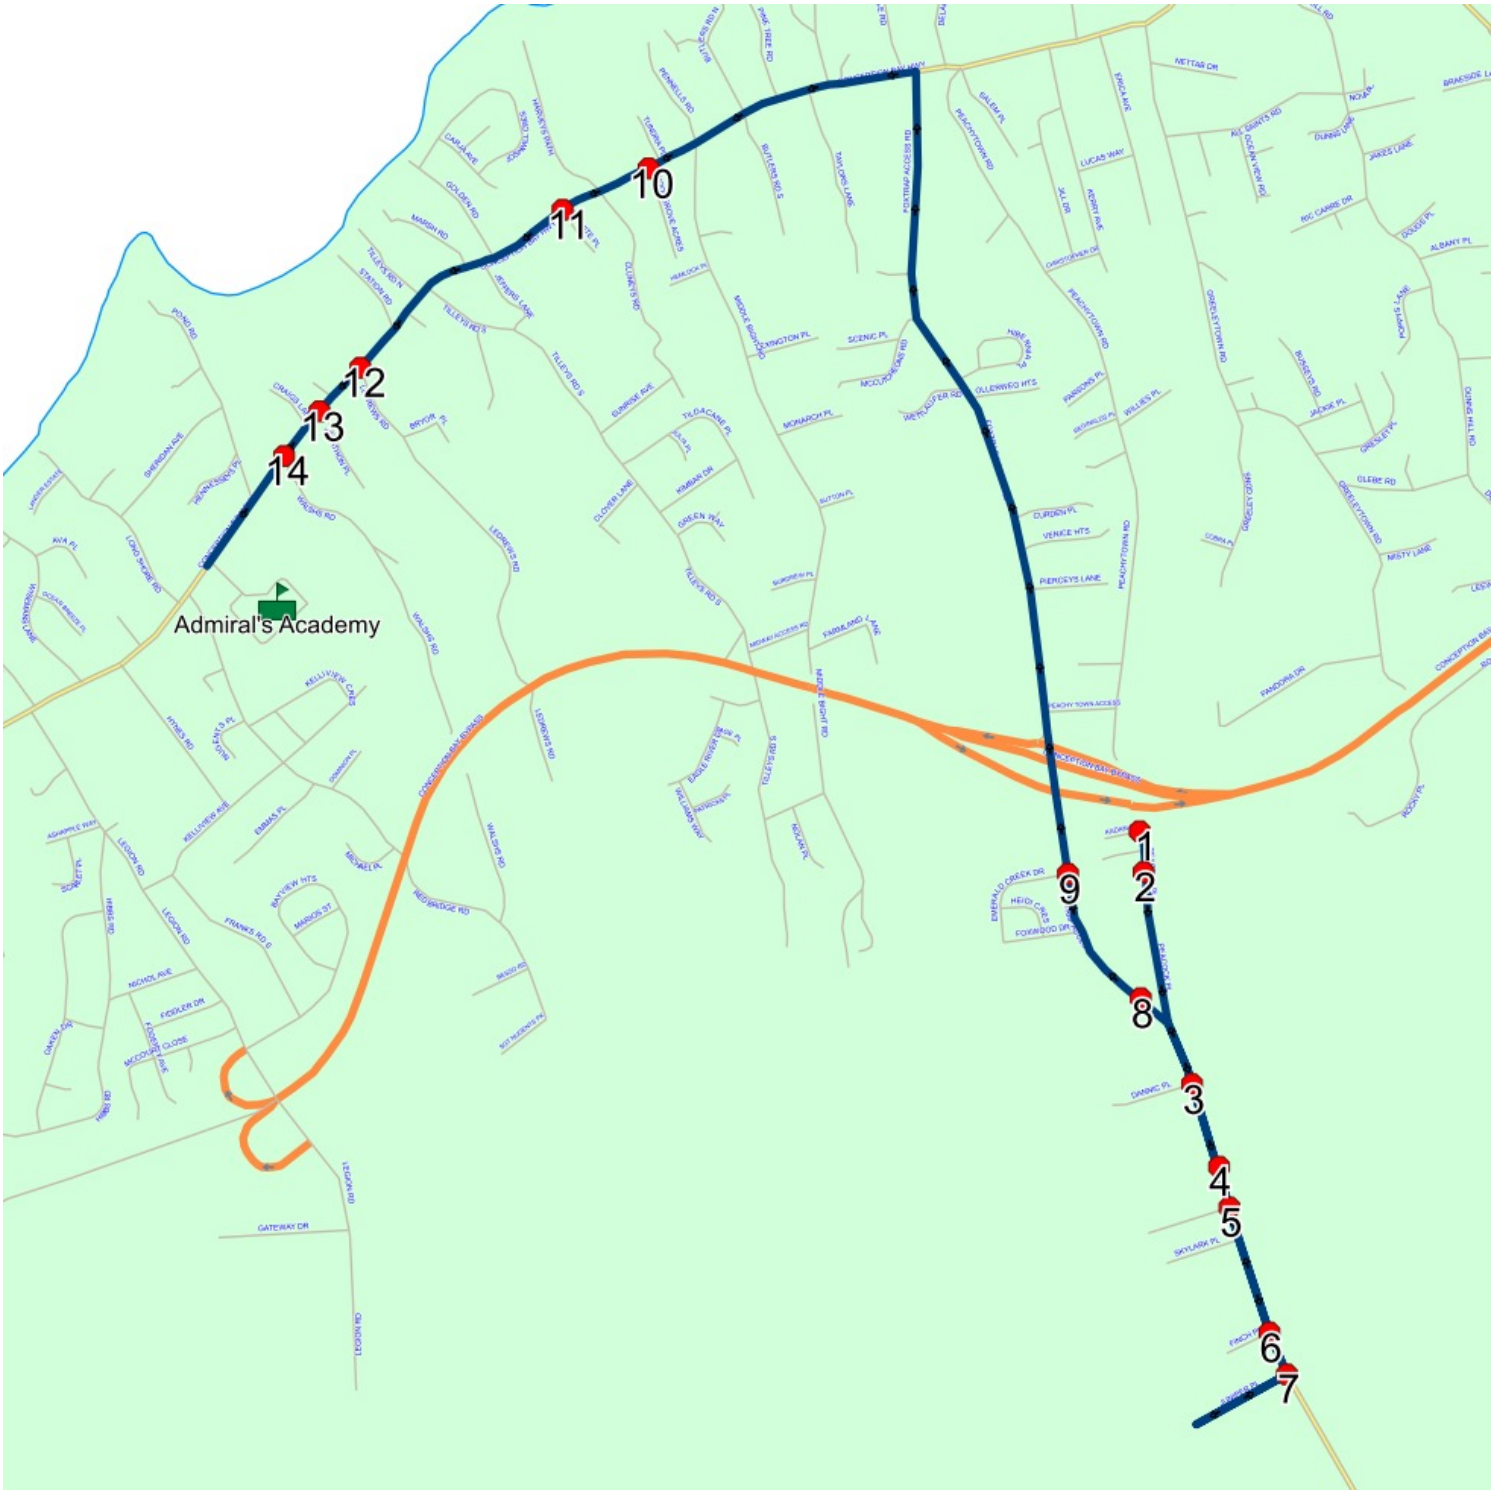

Route: 17-134-6 Run: 17-134-6B AM

Route: 17-134-6

Operator: Dave Gulliver Cabs Ltd.

Vehicle: 17-134-6

Description:

Schools: Admiral's Academy (497)

Run: 17-134-6B AM

Schools: Admiral's

Academy : 2027-06-30

#	Arrival	Departure	Description
1	8:16 AM	8:17 AM	PEACOCK PL & KADAN PL
2		8:17 AM	47 PEACOCK PL
3		8:18 AM	FOXTRAP ACCESS RD & DANNIC PL
4		8:19 AM	359 FOXTRAP ACCESS RD
5	8:19 AM	8:20 AM	FOXTRAP ACCESS RD & SKYLARK PL
6	8:20 AM	8:21 AM	FOXTRAP ACCESS RD & FINCH PL
7		8:21 AM	FOXTRAP ACCESS RD & JUNIPER PL
8	8:27 AM	8:28 AM	295 FOXTRAP ACCESS RD
9	8:28 AM	8:29 AM	FOXTRAP ACCESS RD & EMERALD CREEK DR
10		8:36 AM	CONCEPTION BAY HWY & WOODGROVE ACRES
11	8:36 AM	8:37 AM	CONCEPTION BAY HWY; CONCEPTION BAY SOUTH & GRANITE PL; CONCEPTION BAY SOUTH
12	8:37 AM	8:38 AM	CONCEPTION BAY HWY; CONCEPTION BAY SOUTH & LEDREWS RD; CONCEPTION BAY SOUTH
13	8:38 AM	8:39 AM	CONCEPTION BAY HWY; CONCEPTION BAY SOUTH & JERATHON PL; CONCEPTION BAY SOUTH
14		8:39 AM	CONCEPTION BAY HWY; CONCEPTION BAY SOUTH & WALSHS RD; CONCEPTION BAY SOUTH
15	8:40 AM	8:42 AM	Admiral's Academy

Route: 17-134-6 Run: 17-134-6B AM