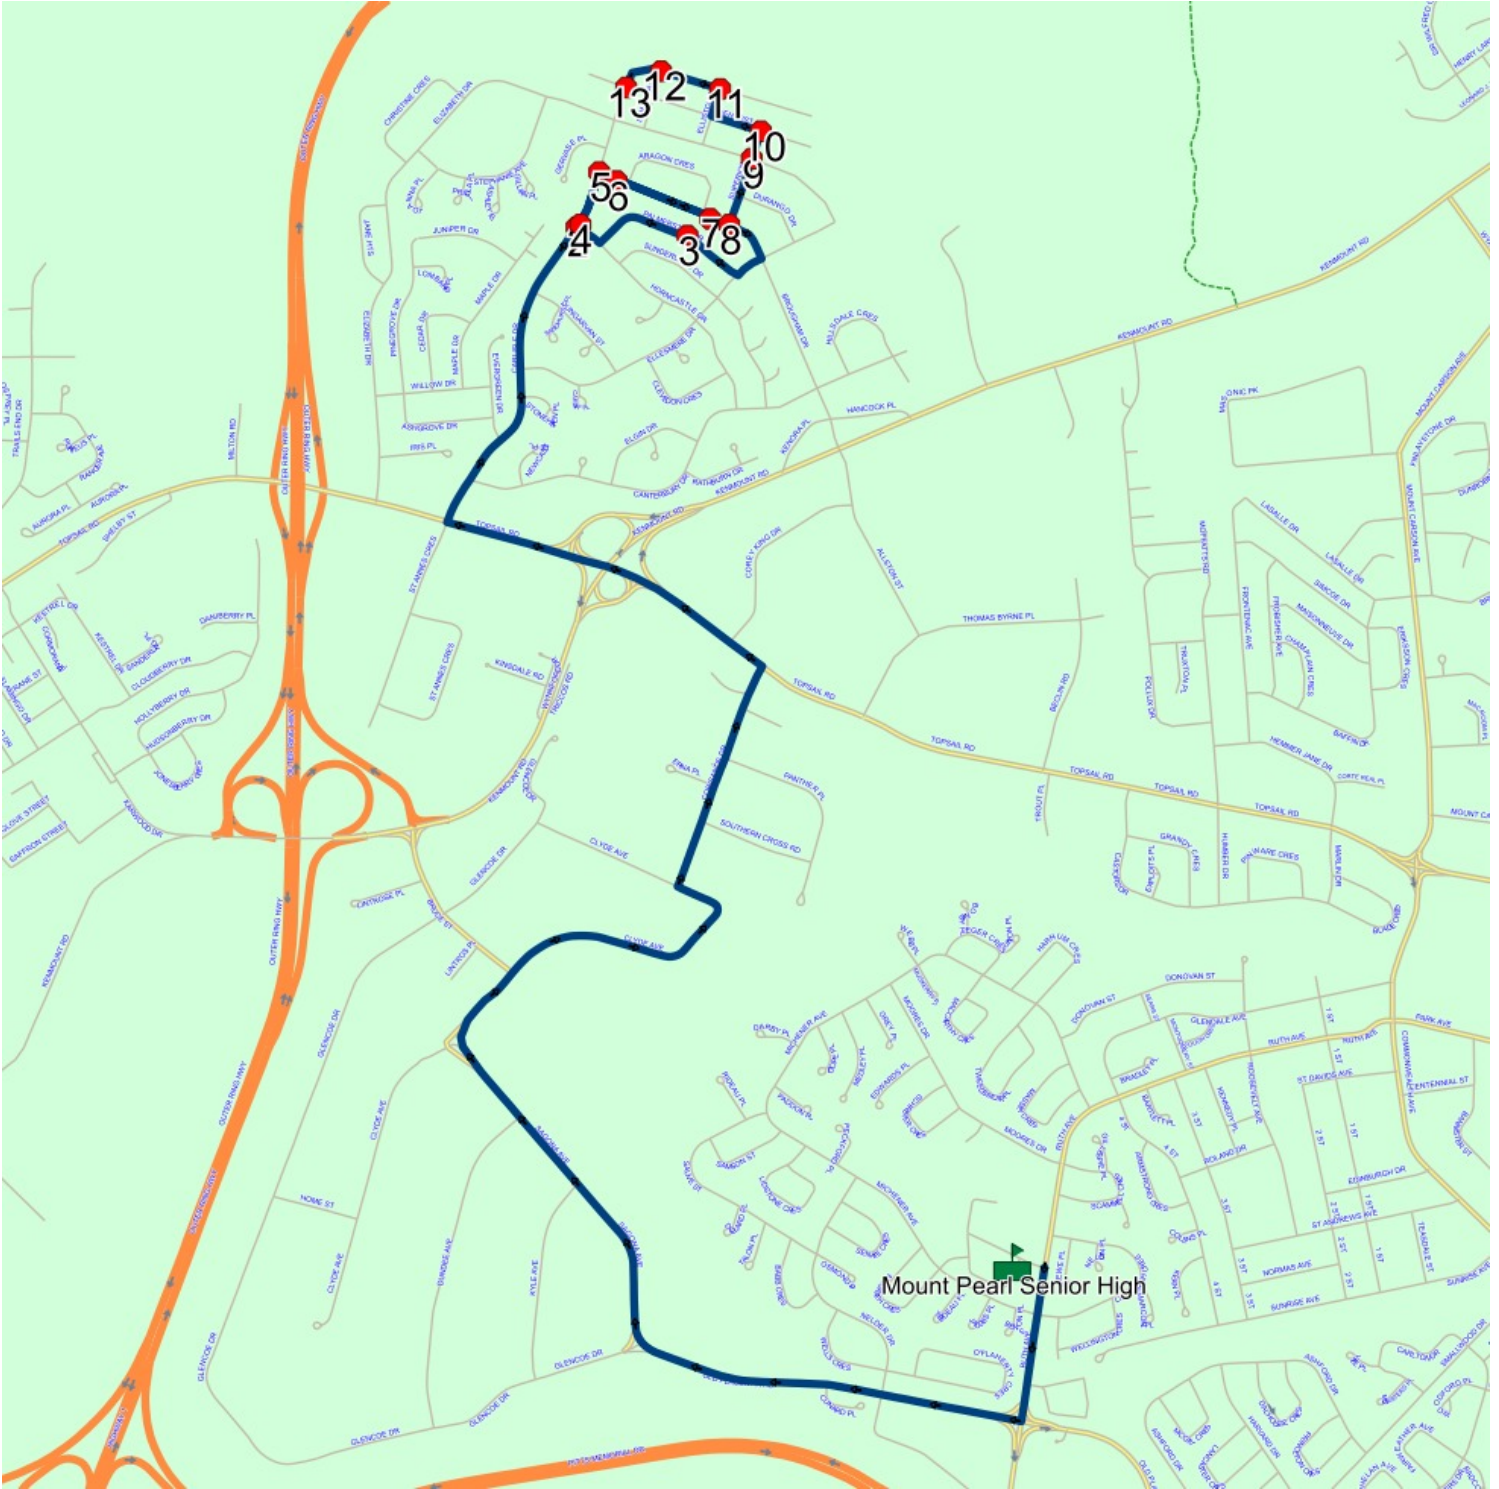

Route: 23-242-08 Run: 23-242-08 PM

Route: 23-242-08

Operator: Burse's Taxi Inc.

Vehicle: 23-242-08

Description:

Schools: Mount Pearl Senior High (311)

Run: 23-242-08 PM

Description: Bus I

Schools: Mount Pearl Senior High

#	Arrival	Departure	Description	
1	2:45 PM	3:00 PM	Mount Pearl Senior High	: 2026-06-30
2	3:09 PM		MAILBOXES NEAR CARLISLE DR & HORNCastle DR	
3	3:11 PM	3:12 PM	#33 Palmerston Dr	
4	3:13 PM		84 CARLISLE DR; PARADISE; A1L	: 2026-06-30
5	3:13 PM	3:14 PM	CARLISLE DR & BROUGHAM DR	
6	3:14 PM	3:15 PM	6 BROUGHAM DR	
7	3:15 PM	3:16 PM	40 BROUGHAM DR	
8	3:16 PM	3:17 PM	BROUGHAM DR & SUPERIOR DR	
9	3:17 PM	3:18 PM	SUPERIOR DR & ELIZABETH DR	
10	3:18 PM	3:19 PM	SUPERIOR DR; PARADISE & DENEHURST ST; PARADISE	
11	3:20 PM	3:21 PM	CARLISLE DR; PARADISE & ELLISTON ST; PARADISE	Effective: 2024-10-09
12	3:21 PM	3:22 PM	Carlisle Dr @ Montana Dr	
13	3:22 PM	3:23 PM	Carlisle Dr @ Burlington Pl	

Route: 23-242-08 Run: 23-242-08 PM