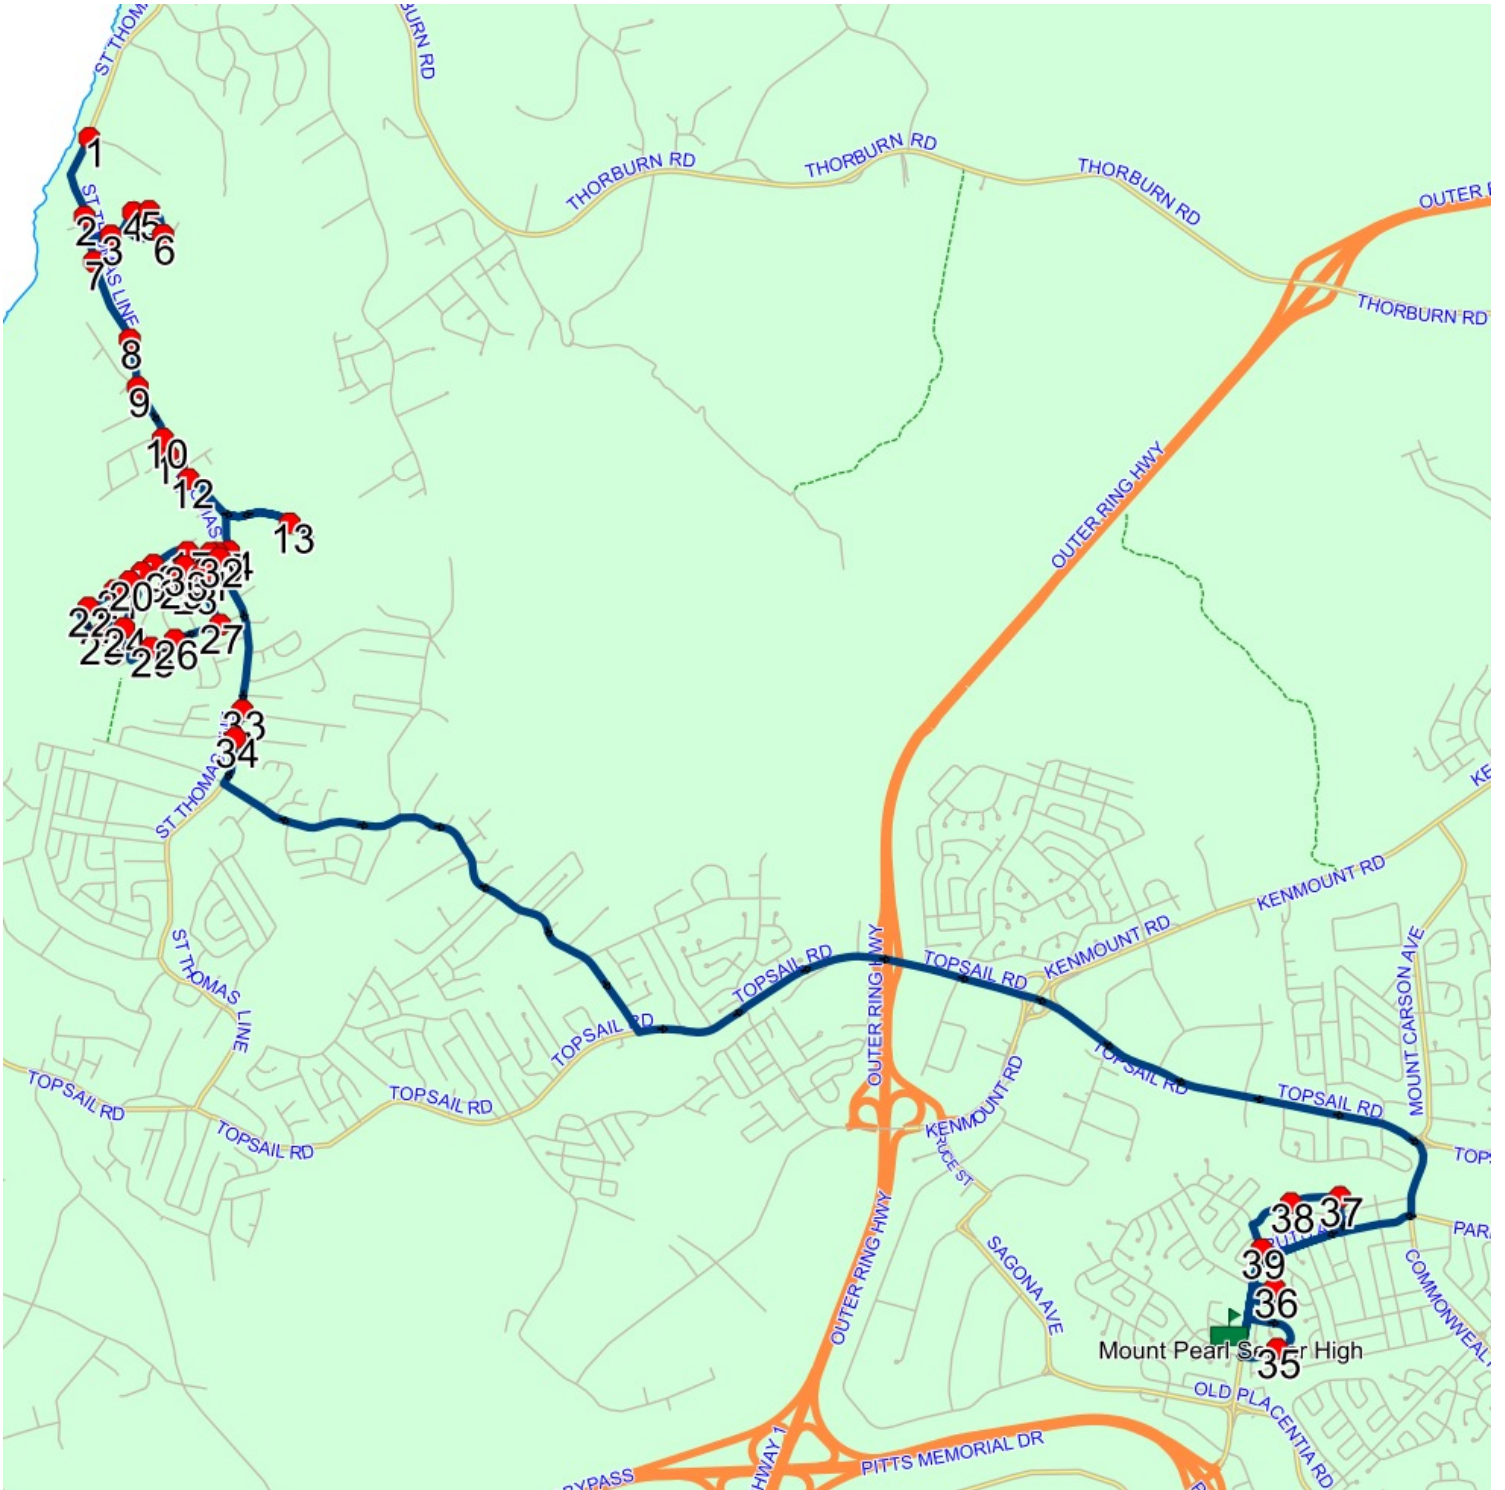

Route: 23-242-09 Run: 23-242-09 AM

Route: 23-242-09

Operator: Burse's Taxi Inc.

Vehicle: 23-242-09

Description:

Schools: Mount Pearl Senior High (311)

Run: 23-242-09 AM

Schools: Mount Pearl Senior High

Effective: 2024-09-01

: 2025-06-30

#	Arrival	Departure	Description
1		7:40 AM	ST THOMAS LINE & STAPLETONS RD
2	7:40 AM	7:41 AM	597 ST THOMAS LINE
3		7:42 AM	12 ATLANTICA DR
4	7:42 AM	7:43 AM	32 ATLANTICA DR
5		7:43 AM	ATLANTICA DR & NIAGARA PL
6		7:43 AM	ATLANTICA DR & LEGEND DR
7		7:45 AM	551 ST THOMAS LINE
8		7:46 AM	507 ST THOMAS LINE
9		7:46 AM	ST THOMAS LINE & WHELANS CRES
10		7:47 AM	ST THOMAS LINE; PARADISE & NEARY RD; PARADISE
11		7:47 AM	ST THOMAS LINE & FATHER LACEY PL
12		7:51 AM	6 BEATRIX PL; PARADISE; A1L
13	7:55 AM	7:56 AM	52 LAWLOR RD; PARADISE; A1L
14		7:57 AM	ST THOMAS LINE & SEASCAPE DR
15	7:57 AM	7:58 AM	SEASCAPE DR & IVY DALE PL
16		7:58 AM	10 SEASCAPE DR
17		7:58 AM	MAILBOXES NEAR 26 SEASCAPE DR
18		7:59 AM	SEASCAPE DR & TOTTENHAM PL
19	7:59 AM	8:00 AM	SEASCAPE DR & HOWARD AVE
20		8:00 AM	SEASCAPE DR; PARADISE & MORGAN AVE; PARADISE
21		8:00 AM	70 SEASCAPE DR; PARADISE; A1L
22		8:00 AM	SEASCAPE DR; PARADISE & DECATUR PL; PARADISE
23		8:01 AM	16 BEAUGART AVE; PARADISE; A1L
24	8:02 AM	8:03 AM	21 MORGAN AVE
25		8:04 AM	PICCO DR & HOWARD AVE
26	8:04 AM	8:05 AM	PICCO DR & LITTLE JOHN AVE
27		8:05 AM	PICCO DR & HAYES AVE
28		8:06 AM	32 HAYES AVE
29		8:06 AM	REARDON AVE & HAYES AVE
30		8:07 AM	REARDON AVE & FAIRLANE ST
31	8:07 AM	8:08 AM	16 FAIRLANE ST
32		8:08 AM	3 FAIRLANE ST
33	8:09 AM	8:10 AM	ST THOMAS LINE & BYRNES RD
34		8:10 AM	ST THOMAS LINE; PARADISE & HICKEYS RD; PARADISE
35	8:25 AM	8:26 AM	LINDBURGH CRES; MOUNT PEARL & WELLINGTON CRES; MOUNT PEARL
36		8:28 AM	GILLESPIE PL; MOUNT PEARL & SCAMMELL CRES; MOUNT PEARL
37		8:31 AM	ROOSEVELT AVE; MOUNT PEARL & DONOVAN ST; MOUNT PEARL
38		8:32 AM	DONOVAN ST; MOUNT PEARL & SEARS ST; MOUNT PEARL
39	8:33 AM	8:34 AM	MICHENER AVE; MOUNT PEARL & MASSEY CRES; MOUNT PEARL
40	8:35 AM	8:37 AM	Mount Pearl Senior High

Route: 23-242-09 Run: 23-242-09 AM