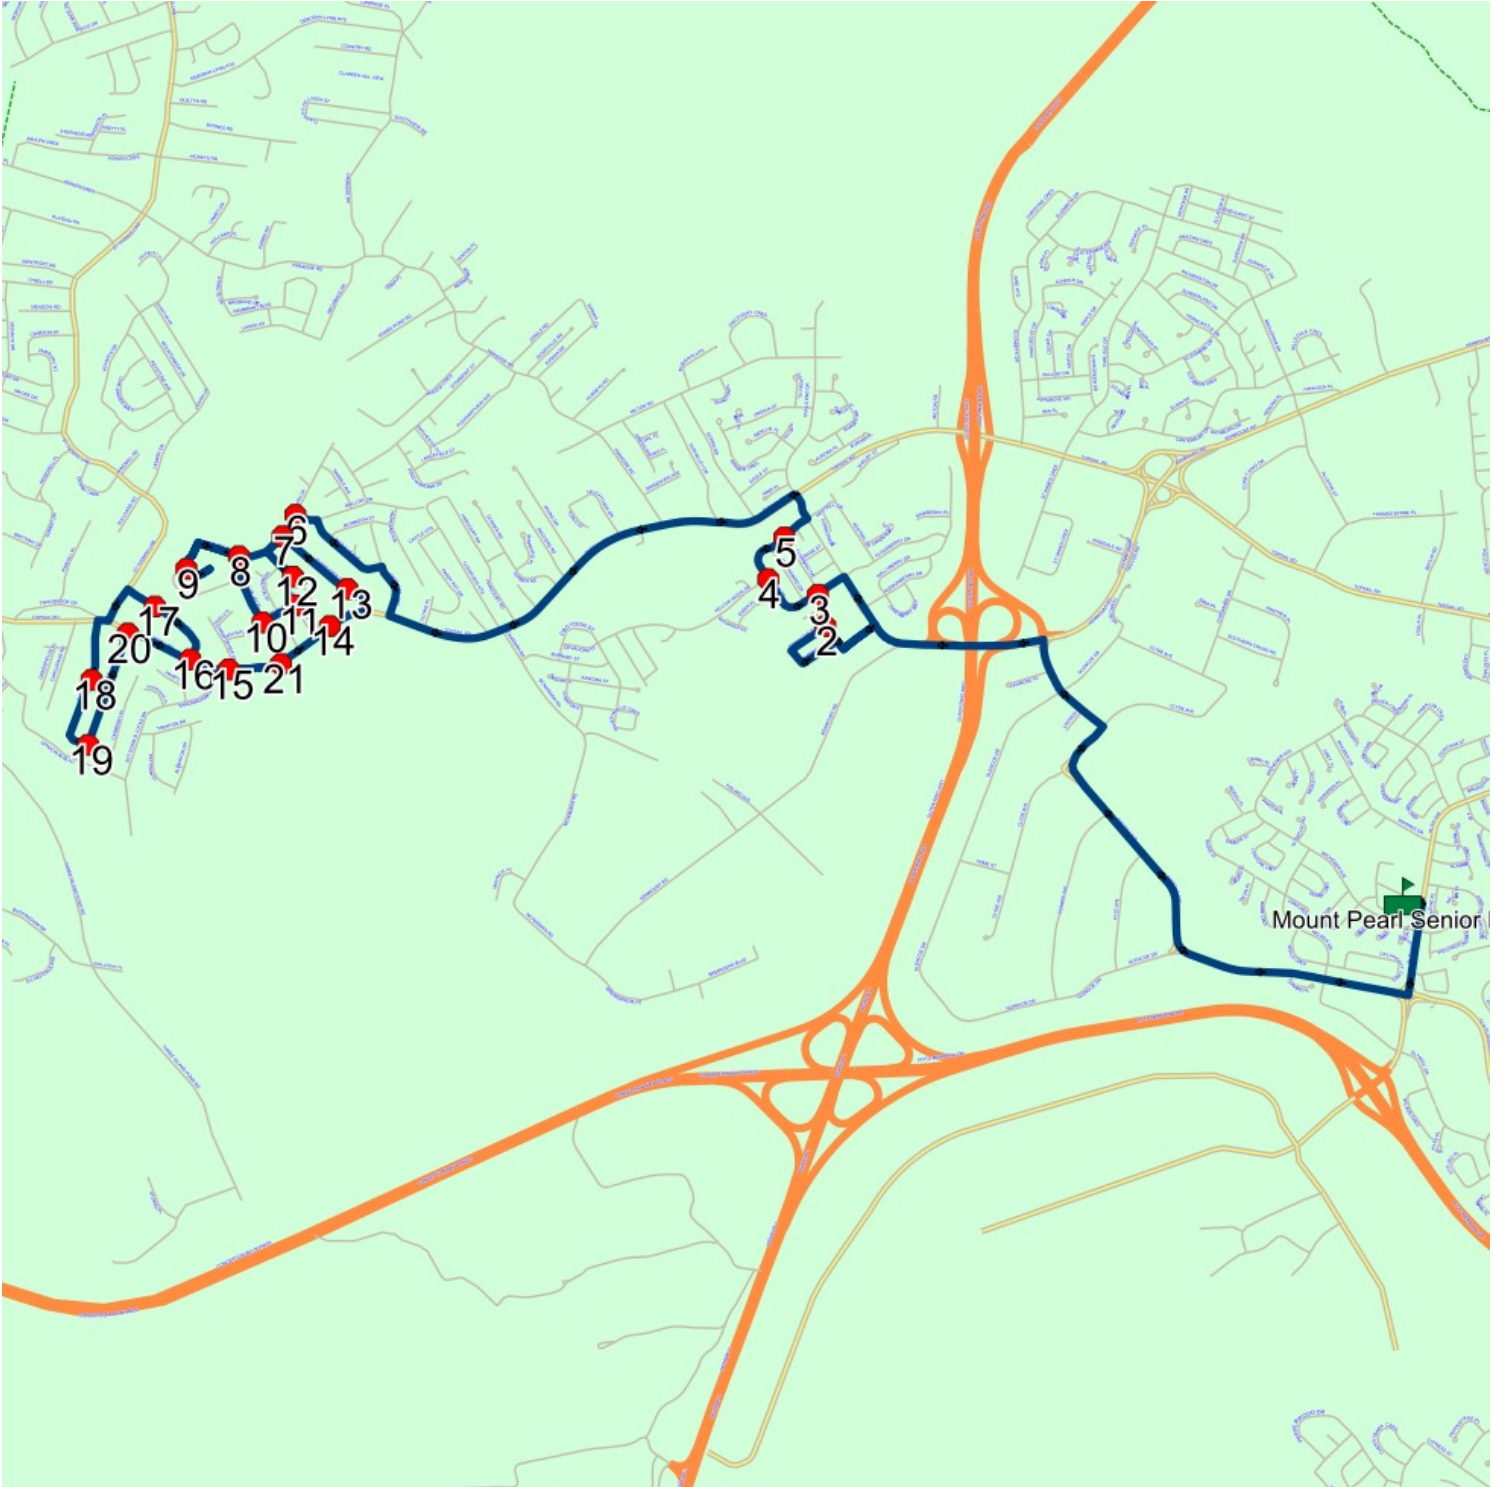

Route: 17-130-4 Run: 17-130-4 PM

Route: 17-130-4

Operator: Executive Taxi Ltd.

Vehicle: 17-130-4

Description:

Schools: Mount Pearl Senior High (311)

Run: 17-130-4 PM

Schools: Mount Pearl Senior High

: 2024-06-30

#	Arrival	Departure	Description
1	2:45 PM	3:00 PM	Mount Pearl Senior High
2	3:09 PM		SILVER BIRCH CRES & FOXGLOVE STREET
3	3:12 PM	3:13 PM	#88 Goldfinch Dr
4	3:13 PM	3:14 PM	Goldfinch Dr @ Yellow Wood Dr
5	3:15 PM		Goldfinch Dr @ Flamingo Dr (North)
6	3:21 PM	3:22 PM	MALLOW DR & LANARK DR
7	3:22 PM	3:23 PM	GLENDAREK DR & LANARK DR
8	3:24 PM		LANARK DR & BLUE JAY PL
9	3:25 PM		3 NICHOLAS PL
10	3:30 PM		BLUE JAY PL & LOGAN ST
11	3:31 PM		STANHOPE DR & LOGAN ST
12	3:32 PM		STANHOPE DR & HARMONY ST
13	3:34 PM	3:35 PM	30 GLENDAREK DR
14	3:35 PM		1700 TOPSAIL RD; PARADISE; A1L
15	3:36 PM		TOPSAIL RD & CHRISTOPHER ST
16	3:37 PM		CARLINGFORD ST & TOPSAIL RD
17	3:37 PM	3:38 PM	CARLINGFORD ST & CALLAGHAN PL
18	3:42 PM		100 DUFFS CRES
19	3:43 PM		DUFFS CRES & CARBERRY PL
20	3:44 PM		DUFFS CRES & TOPSAIL RD
21	3:45 PM		1721 TOPSAIL RD; PARADISE; A1L

Route: 17-130-4 Run: 17-130-4 PM