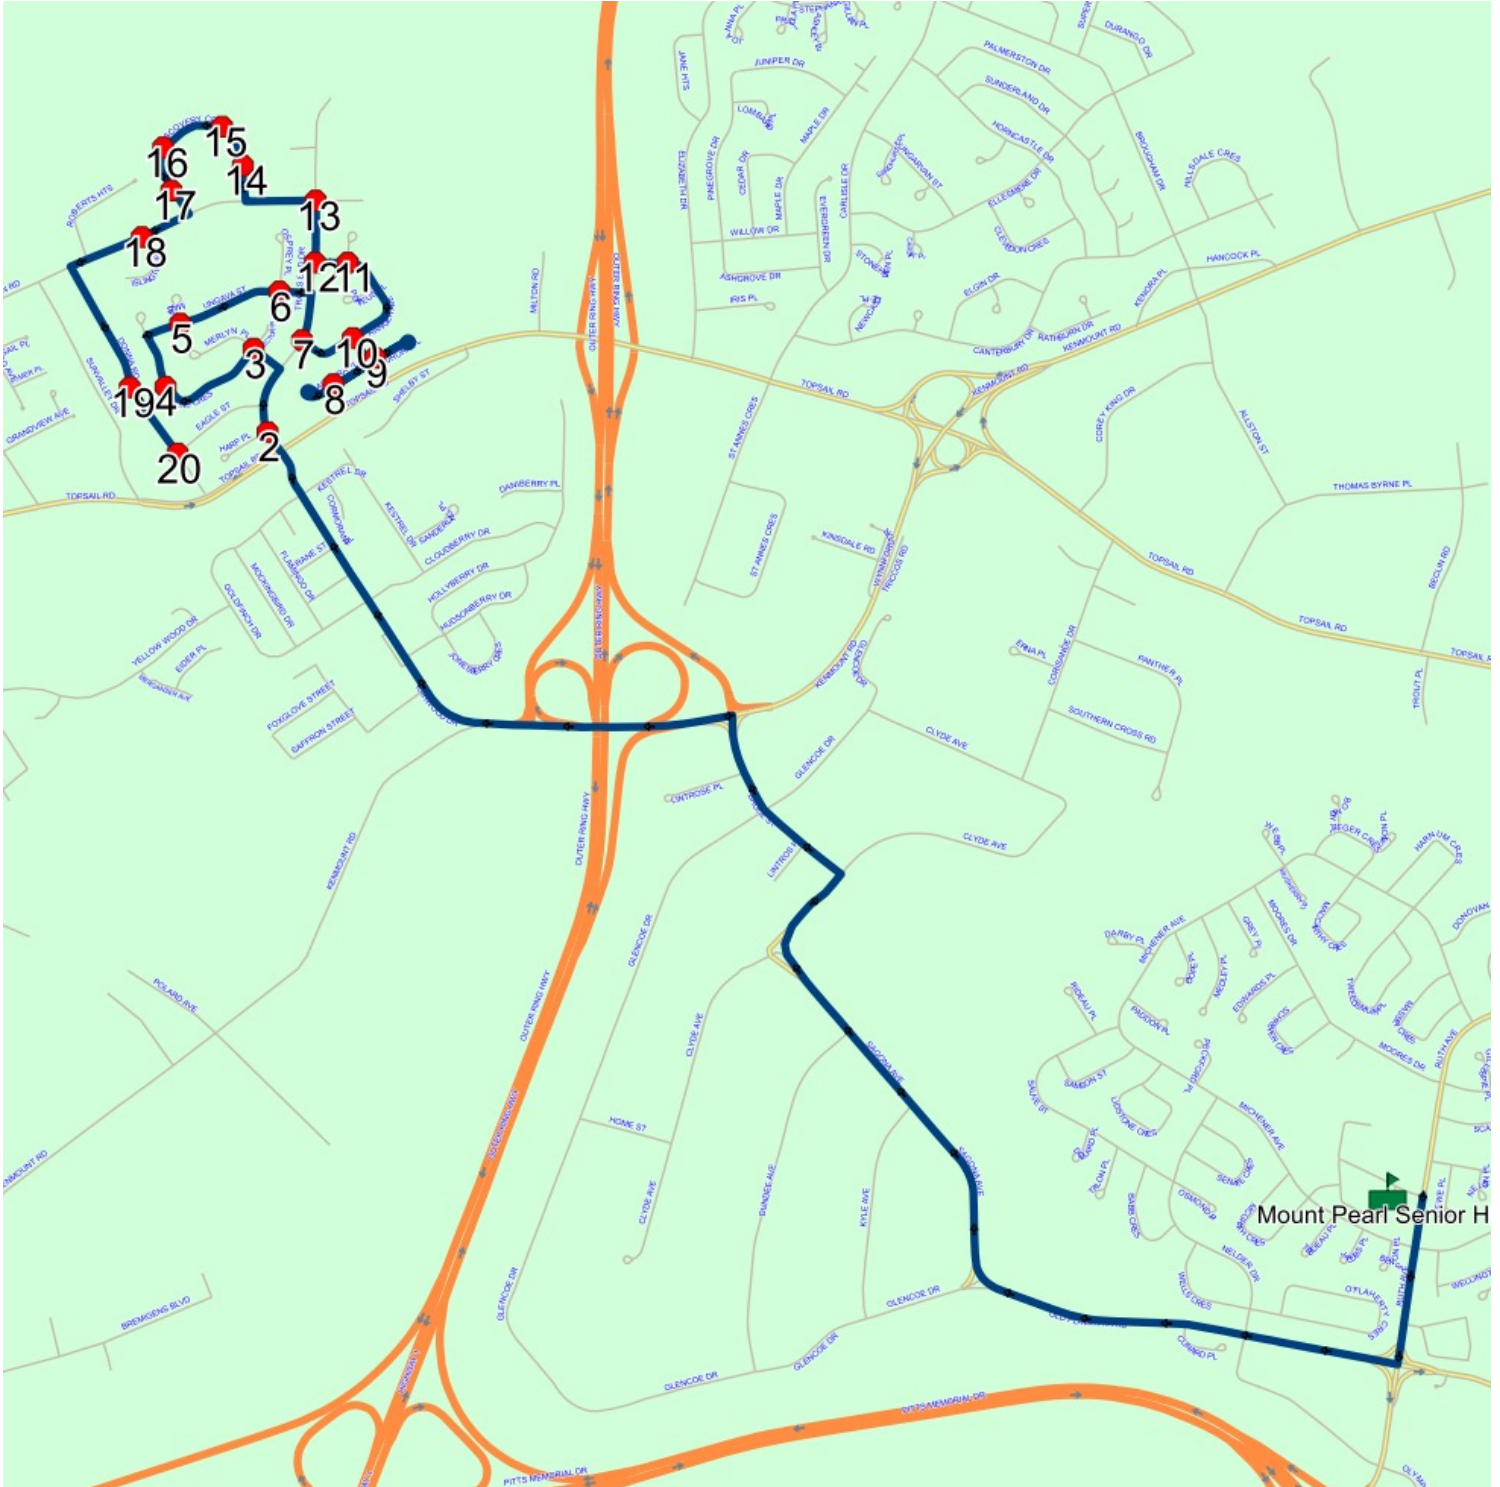

Route: 17-130-1 Run: 17-130-1 PM

Route: 17-130-1

Operator: Executive Taxi Ltd.

Vehicle: 17-130-1

Description:

Schools: Mount Pearl Senior High (311)

Run: 17-130-1 PM

Schools: Mount Pearl Senior High

: 2024-06-30

#	Arrival	Departure	Description	
1	2:45 PM	3:00 PM	Mount Pearl Senior High	: 2025-06-30
2	3:08 PM	3:09 PM	Trails End Dr @ Harp PI	
3	3:10 PM		Imogene Cres @ Merlyn PI	
4	3:11 PM	3:12 PM	35 IMOGENE CRES; PARADISE; A1L	: 2025-06-30
5	3:12 PM	3:13 PM	Ungava St @ Mastiff PI	
6	3:13 PM	3:14 PM	Ungava St @ Osprey PI	
7	3:14 PM		TRAILS END DR & RANGER AVE	
8	3:16 PM		36 AURORA PL	
9	3:17 PM		7 AURORA PL	
10	3:18 PM	3:19 PM	Ranger Ave @ Aurora PI	
11	3:20 PM		Ranger Ave @ Carrisbrooke PI	
12	3:20 PM	3:21 PM	TRAILS END DR; PARADISE & RANGER AVE; PARADISE	
13	3:21 PM	3:22 PM	Milton Rd @ Trails End Dr	
14	3:23 PM	3:24 PM	#14 Discovery Cres	
15	3:24 PM		#28 Discovery Cres	
16	3:25 PM		48 DISCOVERY CRES	
17	3:25 PM	3:26 PM	#62 Discovery Cres	
18	3:26 PM	3:27 PM	Milton Rd @ Islington PI	
19	3:28 PM	3:29 PM	#23 Donna Rd	
20	3:29 PM		DONNA RD; PARADISE & EAGLE ST; PARADISE	Effective: 2024-09-11

Route: 17-130-1 Run: 17-130-1 PM