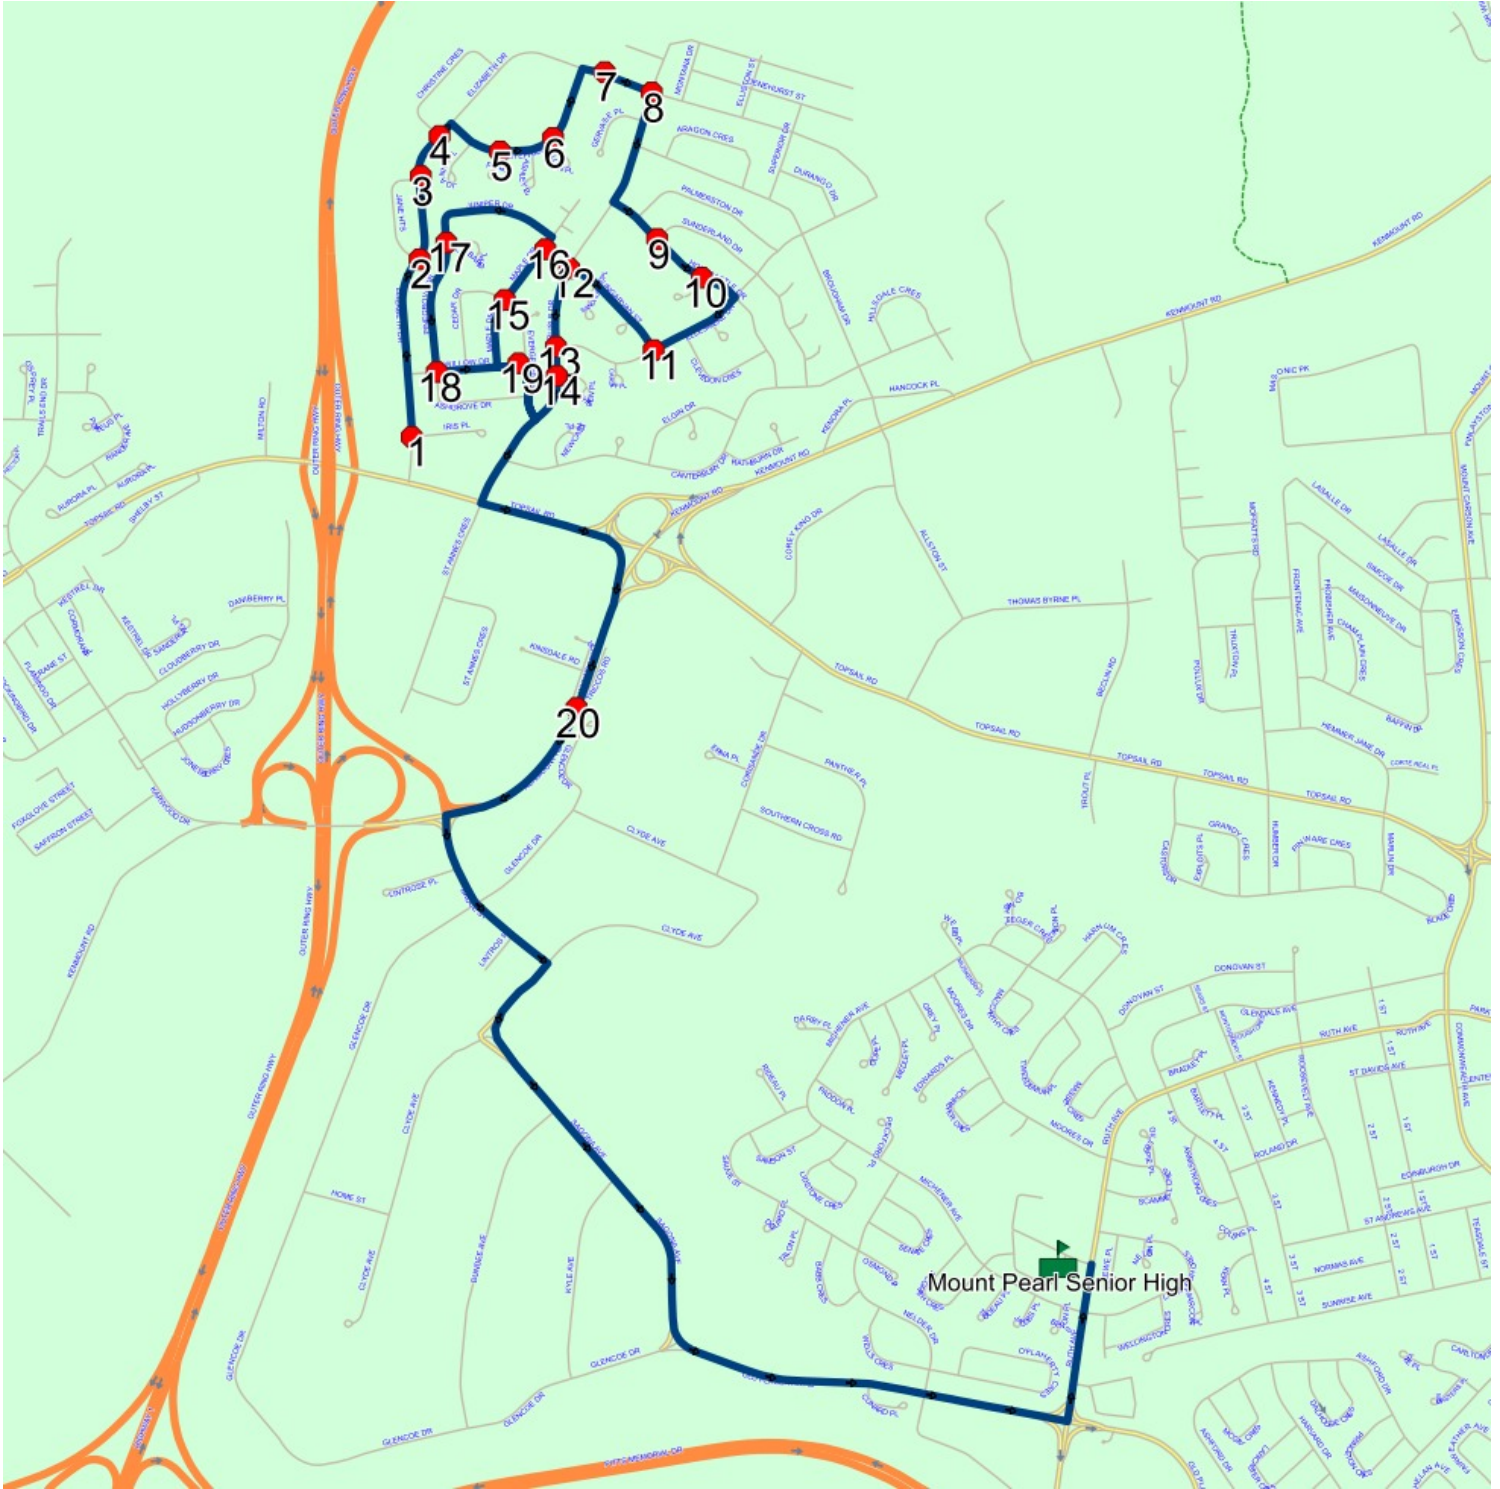

Route: 15-040-9 Run: 15-040-9 AM

Route: 15-040-9

Operator: Dave Gulliver Cabs Ltd.

Vehicle: 15-040-9

Description:

Schools: Mount Pearl Senior High (311)

Run: 15-040-9 AM

Description: Bus 42

Schools: Mount Pearl Senior High

: 2024-06-30

#	Arrival	Departure	Description
1		8:07 AM	Elizabeth Dr @ Iris Pl
2		8:08 AM	61 ELIZABETH DR
3		8:09 AM	#89 Elizabeth Dr
4	8:09 AM	8:10 AM	ELIZABETH DR & CHRISTINE CRES
5	8:10 AM	8:11 AM	Stephanie Dr @ Pricilla Pl
6		8:11 AM	Stephanie Ave @ Gillian Pl
7		8:12 AM	162 ELIZABETH DR
8		8:13 AM	CARLISLE DR & ELIZABETH DR
9	8:14 AM	8:15 AM	HORNCastle DR & SUNDERLAND DR
10	8:15 AM	8:16 AM	Horncastle Dr @ Gainsborough Pl
11	8:16 AM	8:17 AM	DUNGARVAN ST & ELLESMERE AVE
12		8:18 AM	Carlisle Dr@ Dungarvan St
13		8:19 AM	CARLISLE DR & ELLESMERE AVE
14	8:19 AM	8:20 AM	Carlisle Dr @ Stonehaven Pl
15	8:21 AM	8:22 AM	MAPLE DR & CEDAR DR
16		8:22 AM	40 MAPLE DR; PARADISE; A1L
17		8:23 AM	Pinegrove Dr @ Lombardy Pl
18		8:24 AM	WILLOW DR & ASHGROVE DR
19		8:25 AM	#2 Willow Dr
20		8:28 AM	KENMOUNT RD & WYNNFORD DR (THE RUG ROOM)
21	8:35 AM	8:37 AM	Mount Pearl Senior High

Route: 15-040-9 Run: 15-040-9 AM