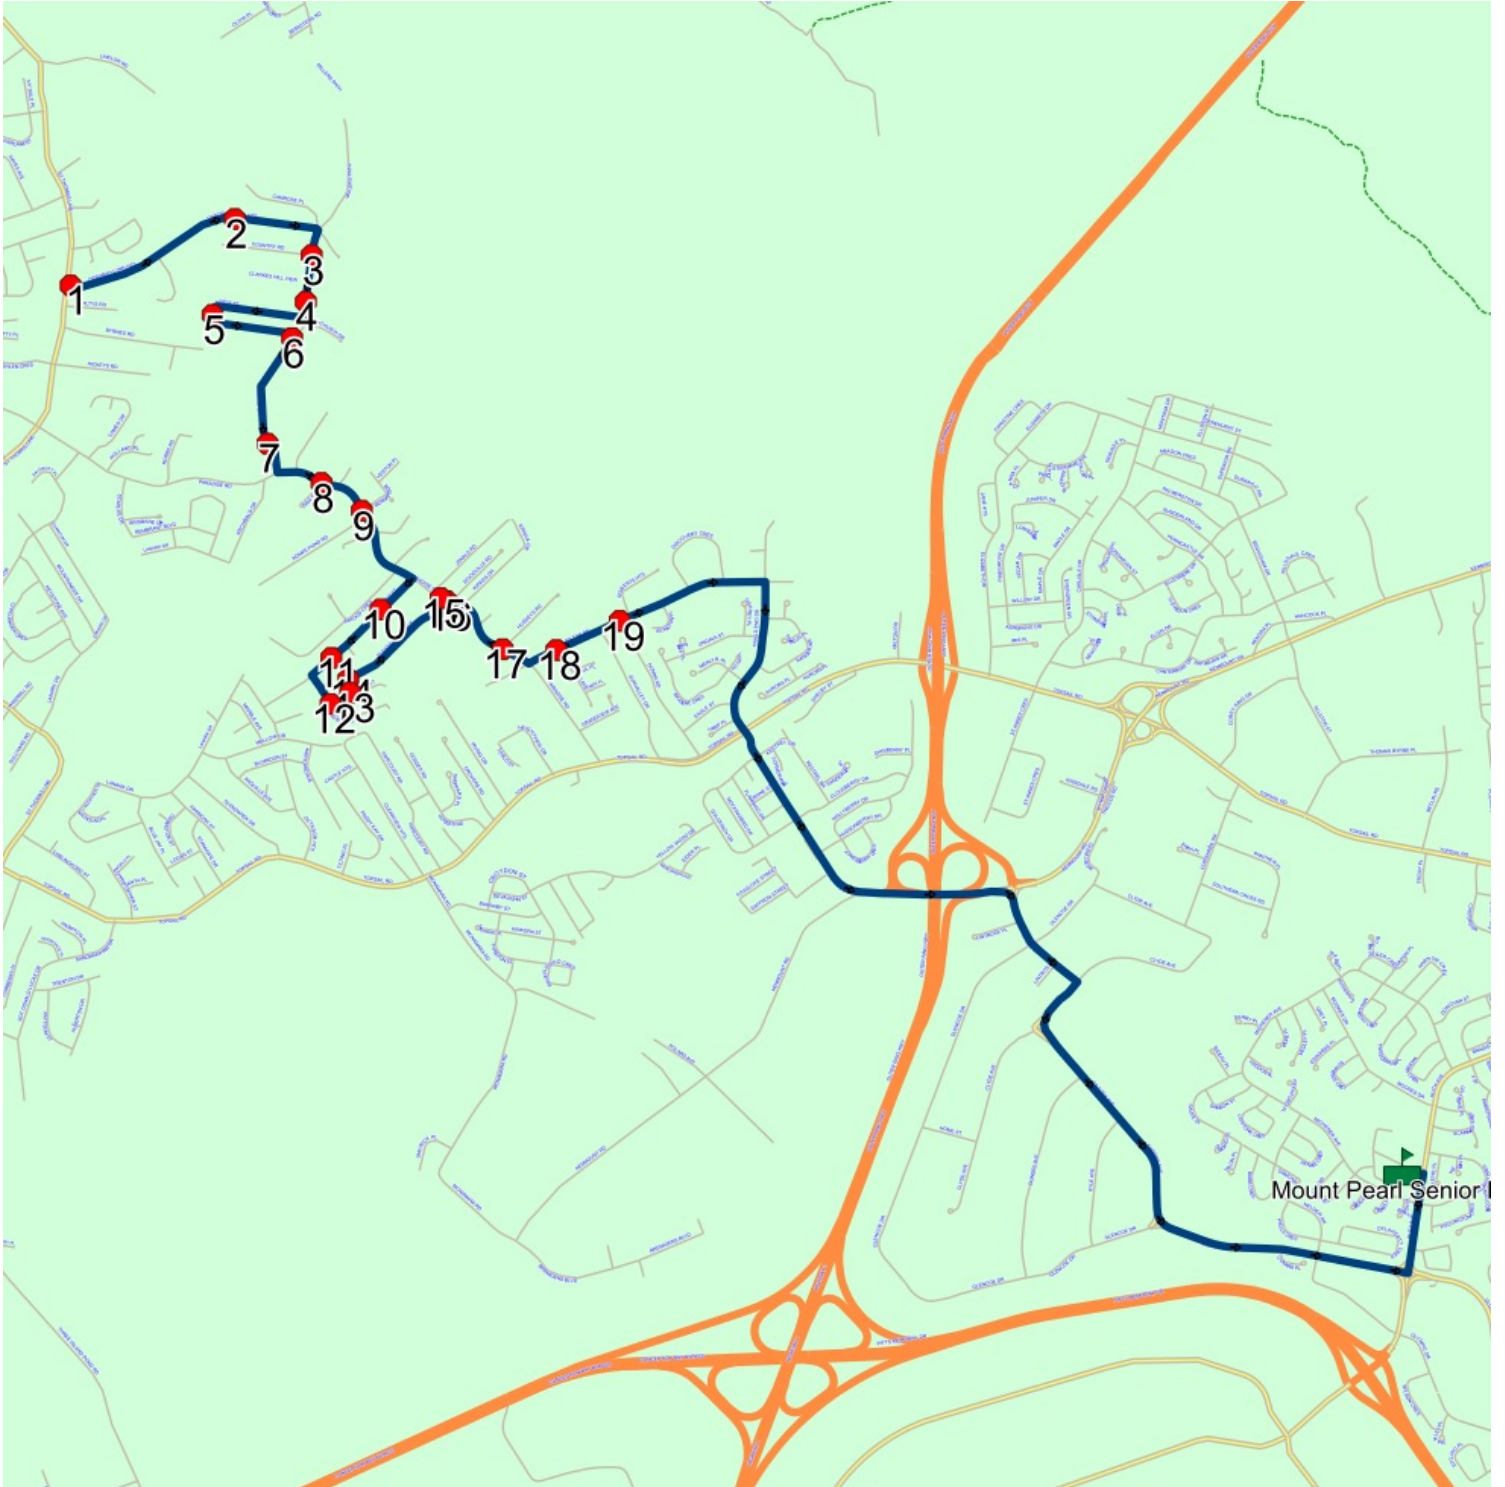

Route: 23-242-07 Run: 23-242-07B AM

Route: 23-242-07

Operator: Burse's Taxi Inc.

Vehicle: 23-242-07

Description:

Schools: Mount Pearl Senior High (311)

Run: 23-242-07B AM

Schools: Mount Pearl Senior High

: 2025-06-30

#	Arrival	Departure	Description
1		8:06 AM	MAILBOXES NEAR ST THOMAS LINE & DEBORAH LYNN HTS
2		8:07 AM	81 DEBORAH LYNN HTS; PARADISE; A1L
3		8:08 AM	Camrose Dr @ Country Rd
4	8:08 AM	8:09 AM	76 CAMROSE DR; PARADISE; A1L
5		8:10 AM	50 CLARKES HILLVIEW ST; PARADISE; A1L Effective: 2024-10-02
6		8:11 AM	51 CAMROSE DR
7		8:12 AM	11 CAMROSE DR
8	8:13 AM	8:14 AM	PARADISE RD; PARADISE & DINA PL; PARADISE
9		8:14 AM	Paradise Rd @ Bernard Dr
10	8:15 AM	8:16 AM	22 STORMONT ST
11	8:16 AM	8:17 AM	STORMONT ST & BARCHESTER ST
12	8:17 AM	8:18 AM	LANCEFIELD ST; PARADISE & FRED W BROWN DR; PARADISE
13		8:19 AM	BARCHESTER ST & LANCEFIELD ST
14		8:20 AM	Barchester St @ Pleasantview Ave
15	8:21 AM	8:22 AM	Paradise Rd @ Pleasantview Ave
16		8:22 AM	117 PARADISE RD
17		8:23 AM	Paradise Rd @ Hussey's Rd
18		8:24 AM	Milton Rd @ Gregg Ave
19		8:25 AM	DONNA RD & MILTON RD
20	8:35 AM	8:38 AM	Mount Pearl Senior High

Route: 23-242-07 Run: 23-242-07B AM