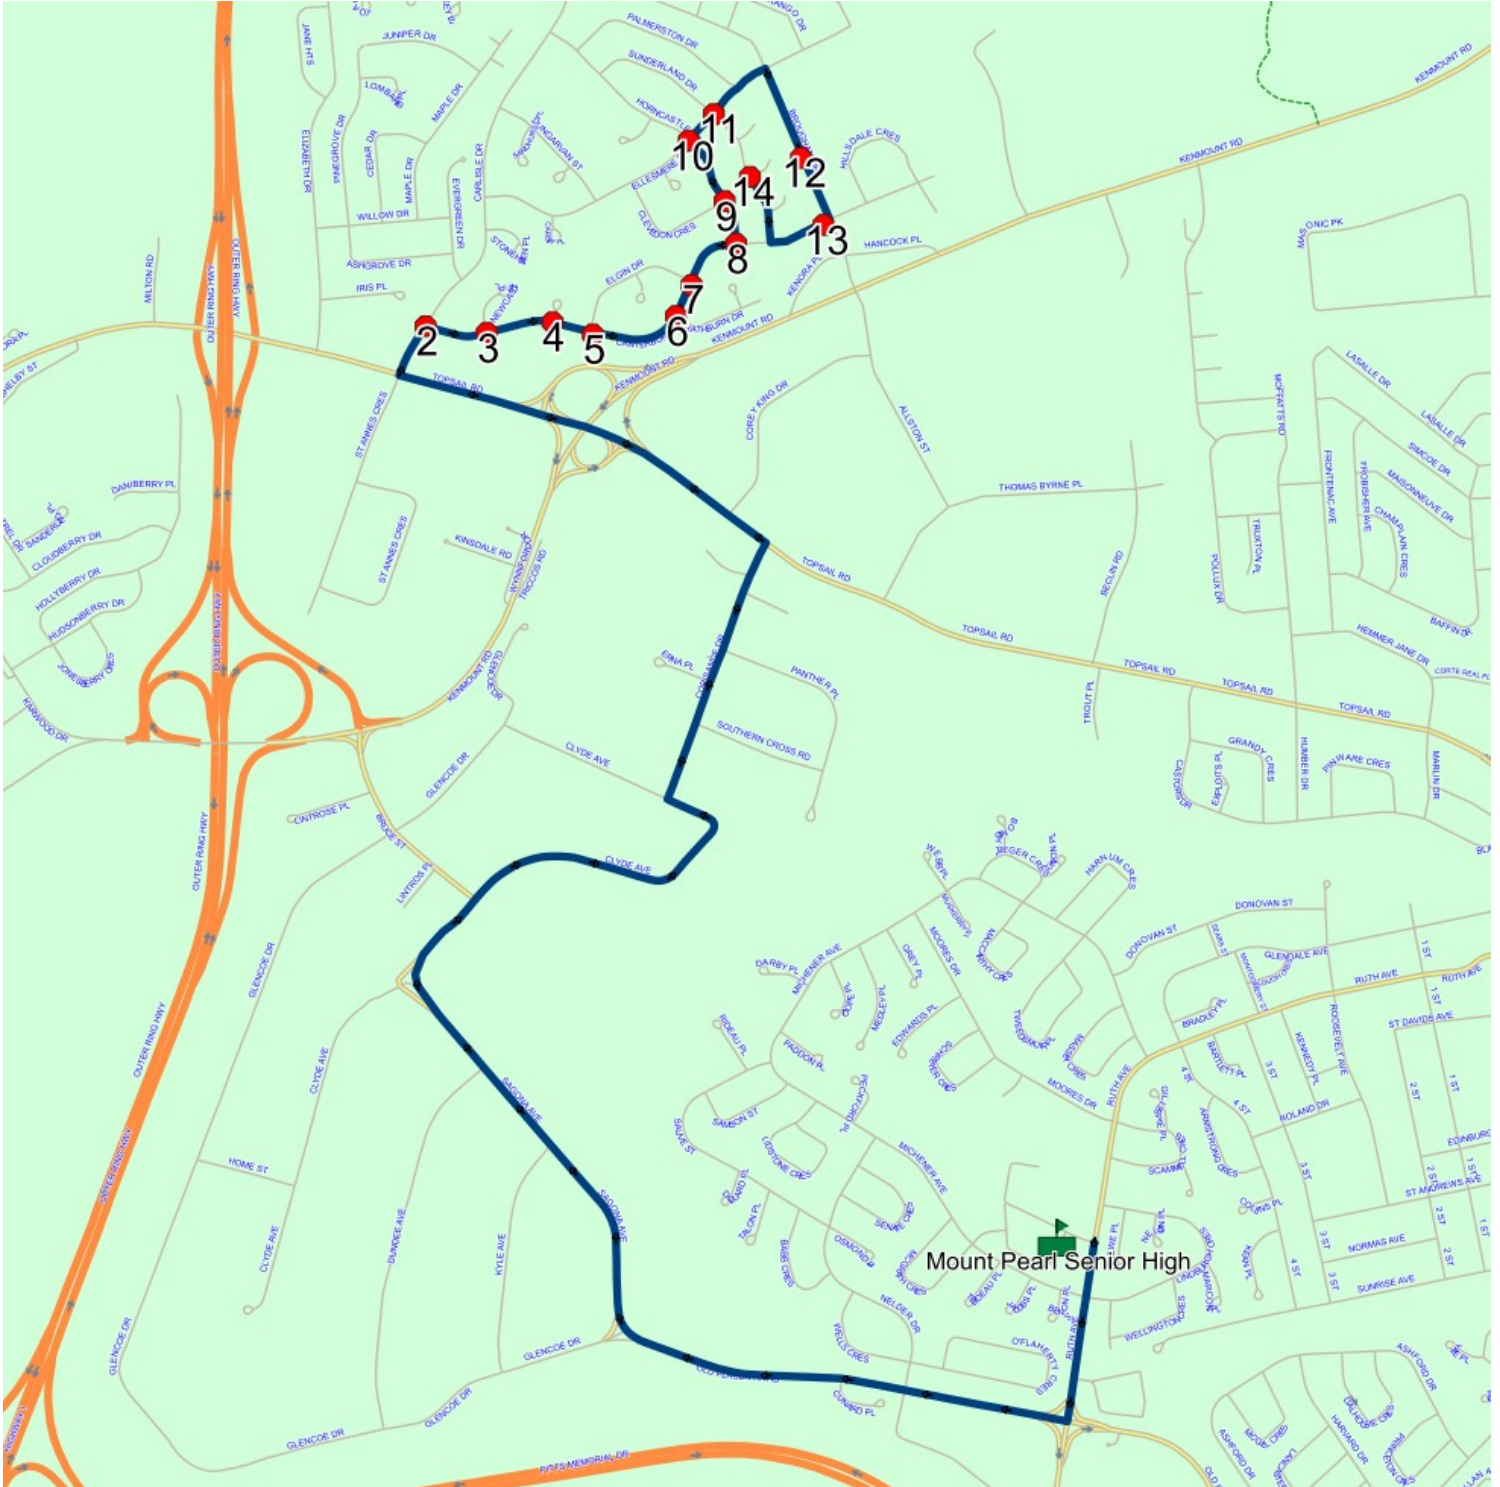

Route: 23-171-2 Run: 23-171-2B PM

Route: 23-171-2

Operator: Executive Taxi Ltd.

Vehicle: 23-171-2

Description:

Schools: Mount Pearl Senior High (311)

Run: 23-171-2B PM

Schools: Mount Pearl Senior High

: 2024-06-30

#	Arrival	Departure	Description
1	2:45 PM	3:00 PM	Mount Pearl Senior High
2	3:08 PM		CARLISLE DR & CANTERBURY DR
3	3:08 PM	3:09 PM	Canterbury Dr @ Newcastle PI
4	3:09 PM		Canterbury Dr @ Ulverston Closre
5	3:09 PM	3:10 PM	#46 Canterbury Dr
6	3:10 PM	3:11 PM	CANTERBURY DR & RATHBURN DR
7	3:11 PM		#86 Cantrebury Dr
8	3:11 PM	3:12 PM	Canterbury Dr @ Horncastle Dr
9	3:13 PM		HORNCastle DR & CLEVEDON CRES
10	3:14 PM		Honcastle Dr @ Ellesmere Dr
11	3:14 PM	3:15 PM	Sunderland Dr @ Ellesmere Ave
12	3:16 PM		82 BROUGHAM DR
13	3:17 PM	3:18 PM	MAILBOXES NEAR 118 CANTERBURY DR
14	3:18 PM	3:19 PM	Sunderland @ Summerford PI

Route: 23-171-2 Run: 23-171-2B PM