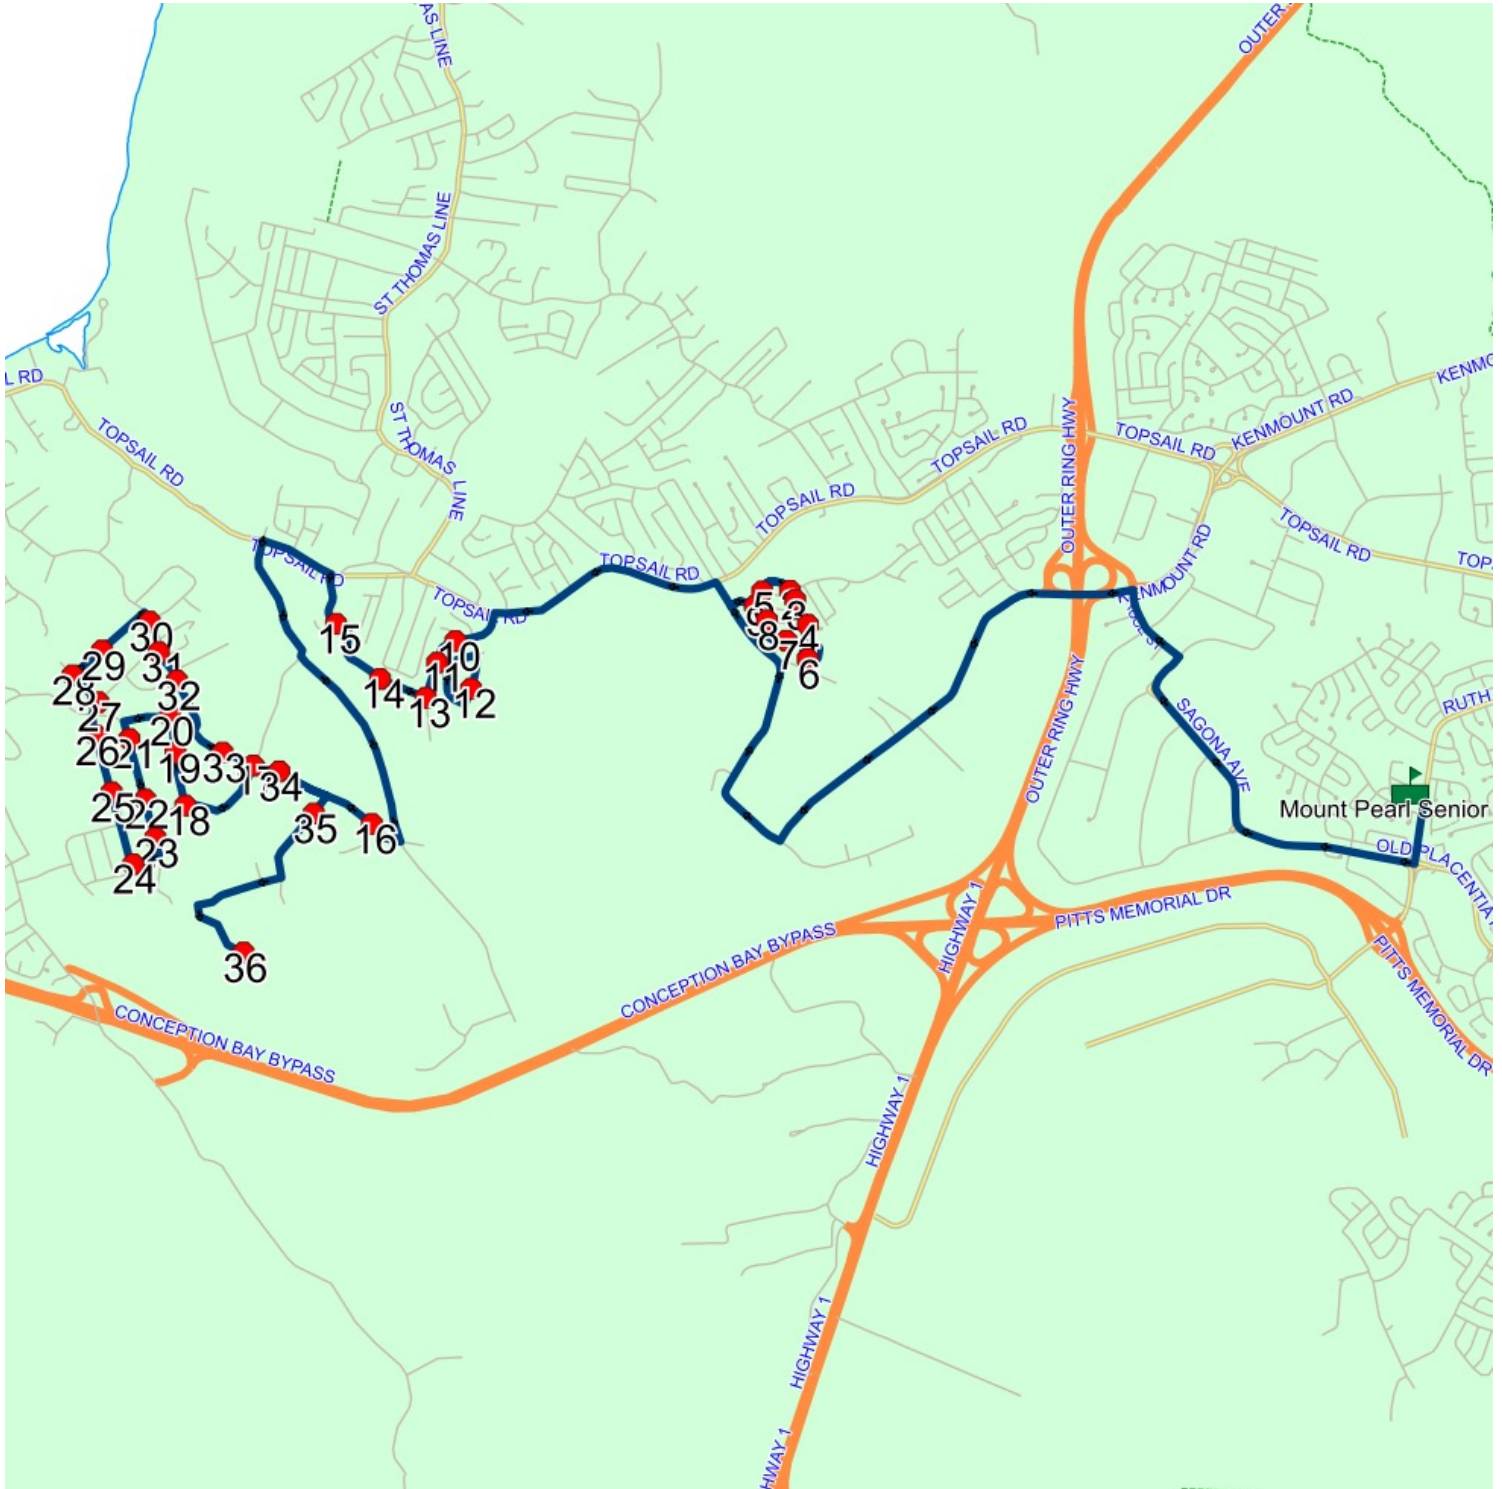

Route: 23-242-10 Run: 23-242-10 PM

Route: 23-242-10

Operator: Burse's Taxi Inc.

Vehicle: 23-242-10

Description:

Schools: Mount Pearl Senior High (311)

Run: 23-242-10 PM

Schools: Mount Pearl Senior High

#	Arrival	Departure	Description
1	2:45 PM	3:00 PM	Mount Pearl Senior High
2	3:12 PM	3:13 PM	39 CROYDON ST
3	3:13 PM	3:14 PM	#53 Croydon St
4	3:14 PM	3:15 PM	63 CROYDON ST
5	3:16 PM	3:17 PM	9 CROYDON ST
6	3:18 PM		29 RAVENWOOD CRES; PARADISE; A1L
7	3:19 PM	3:20 PM	20 TIVERTON ST
8	3:20 PM	3:21 PM	Tiverton St @ Panoramic Pl
9	3:22 PM		26 BURNABY ST
10	3:25 PM	3:26 PM	SGT DONALD LUCAS DR & HERMITAGE PL
11	3:26 PM		SGT DONALD LUCAS DR & TRENTON DR
12	3:27 PM		ALBERTON DR; PARADISE & CANARY PL; PARADISE
13	3:29 PM	3:30 PM	SGT DONALD LUCAS DR; PARADISE & SPRACKLIN BLVD; PARADISE
14	3:31 PM		SPRACKLIN BLVD & RYDER PL
15	3:32 PM		SPRACKLIN BLVD & LEAH WAY
16	3:38 PM		BUCKINGHAM DR & ELLINGTON CLOSE
17	3:40 PM		178 TOPSAIL POND RD
18	3:41 PM		TOPSAIL POND RD & KINDER DR
19	3:41 PM	3:42 PM	27 KINDER DR
20	3:43 PM		167 BUCKINGHAM DR
21	3:44 PM		15 ROUND POND RD
22	3:45 PM		59 ROUND POND RD
23	3:45 PM		87 ROUND POND RD
24	3:46 PM	3:47 PM	79 VINEYARD DR
25	3:47 PM		41 VINEYARD DR
26	3:48 PM		11 VINEYARD DR
27	3:48 PM		SHERBROOKE ST & JOSHUA CRES
28	3:49 PM		SHERBROOKE ST & SHELBURNE ST
29	3:49 PM		39 SHELBURNE ST
30	3:50 PM	3:51 PM	ORTEGA DR & EVEREST ST
31	3:51 PM		ORTEGA DR & JOSHUA CRES
32	3:51 PM		ORTEGA DR & CARDINAL CRES
33	3:52 PM		BUCKINGHAM DR & GENTLER PL
34	3:53 PM		267 BUCKINGHAM DR
35	3:53 PM		ANGELS RD & HANSON PL
36	3:56 PM		43 BALSAMWOOD RD; PARADISE

Route: 23-242-10 Run: 23-242-10 PM