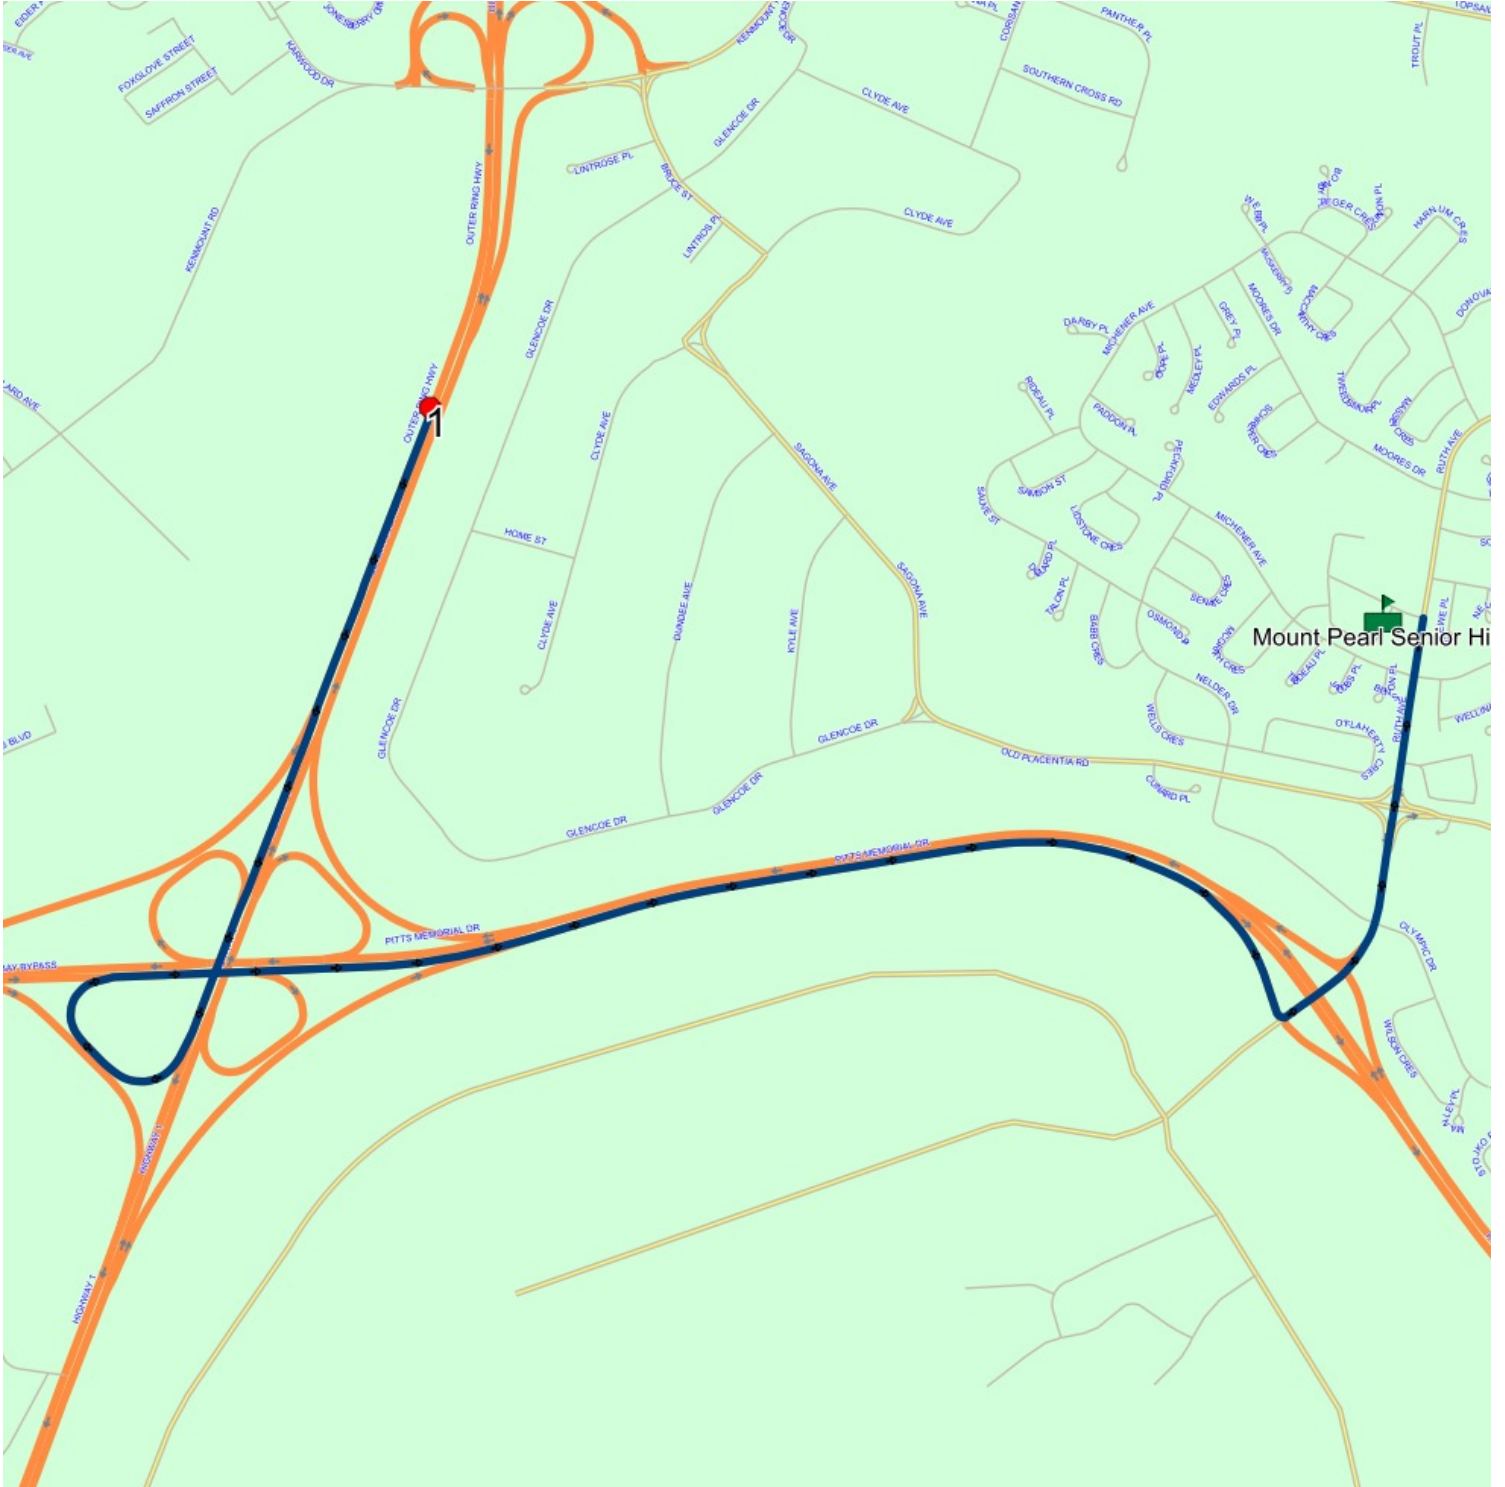

Route: 24-092-01 Run: 24-092-01 AM

Route: 24-092-01

Operator: Dave Gulliver Cabs Ltd.

Vehicle: 24-092-01

Description:

Schools: Mount Pearl Senior High (311)

Run: 24-092-01 AM

Schools: Mount Pearl Senior High

Effective: 2024-09-01

: 2025-06-30

#	Arrival	Departure	Description
1		8:29 AM	160 OUTER RING HWY; PARADISE; A1L
2	8:35 AM	8:36 AM	Mount Pearl Senior High

Route: 24-092-01 Run: 24-092-01 AM