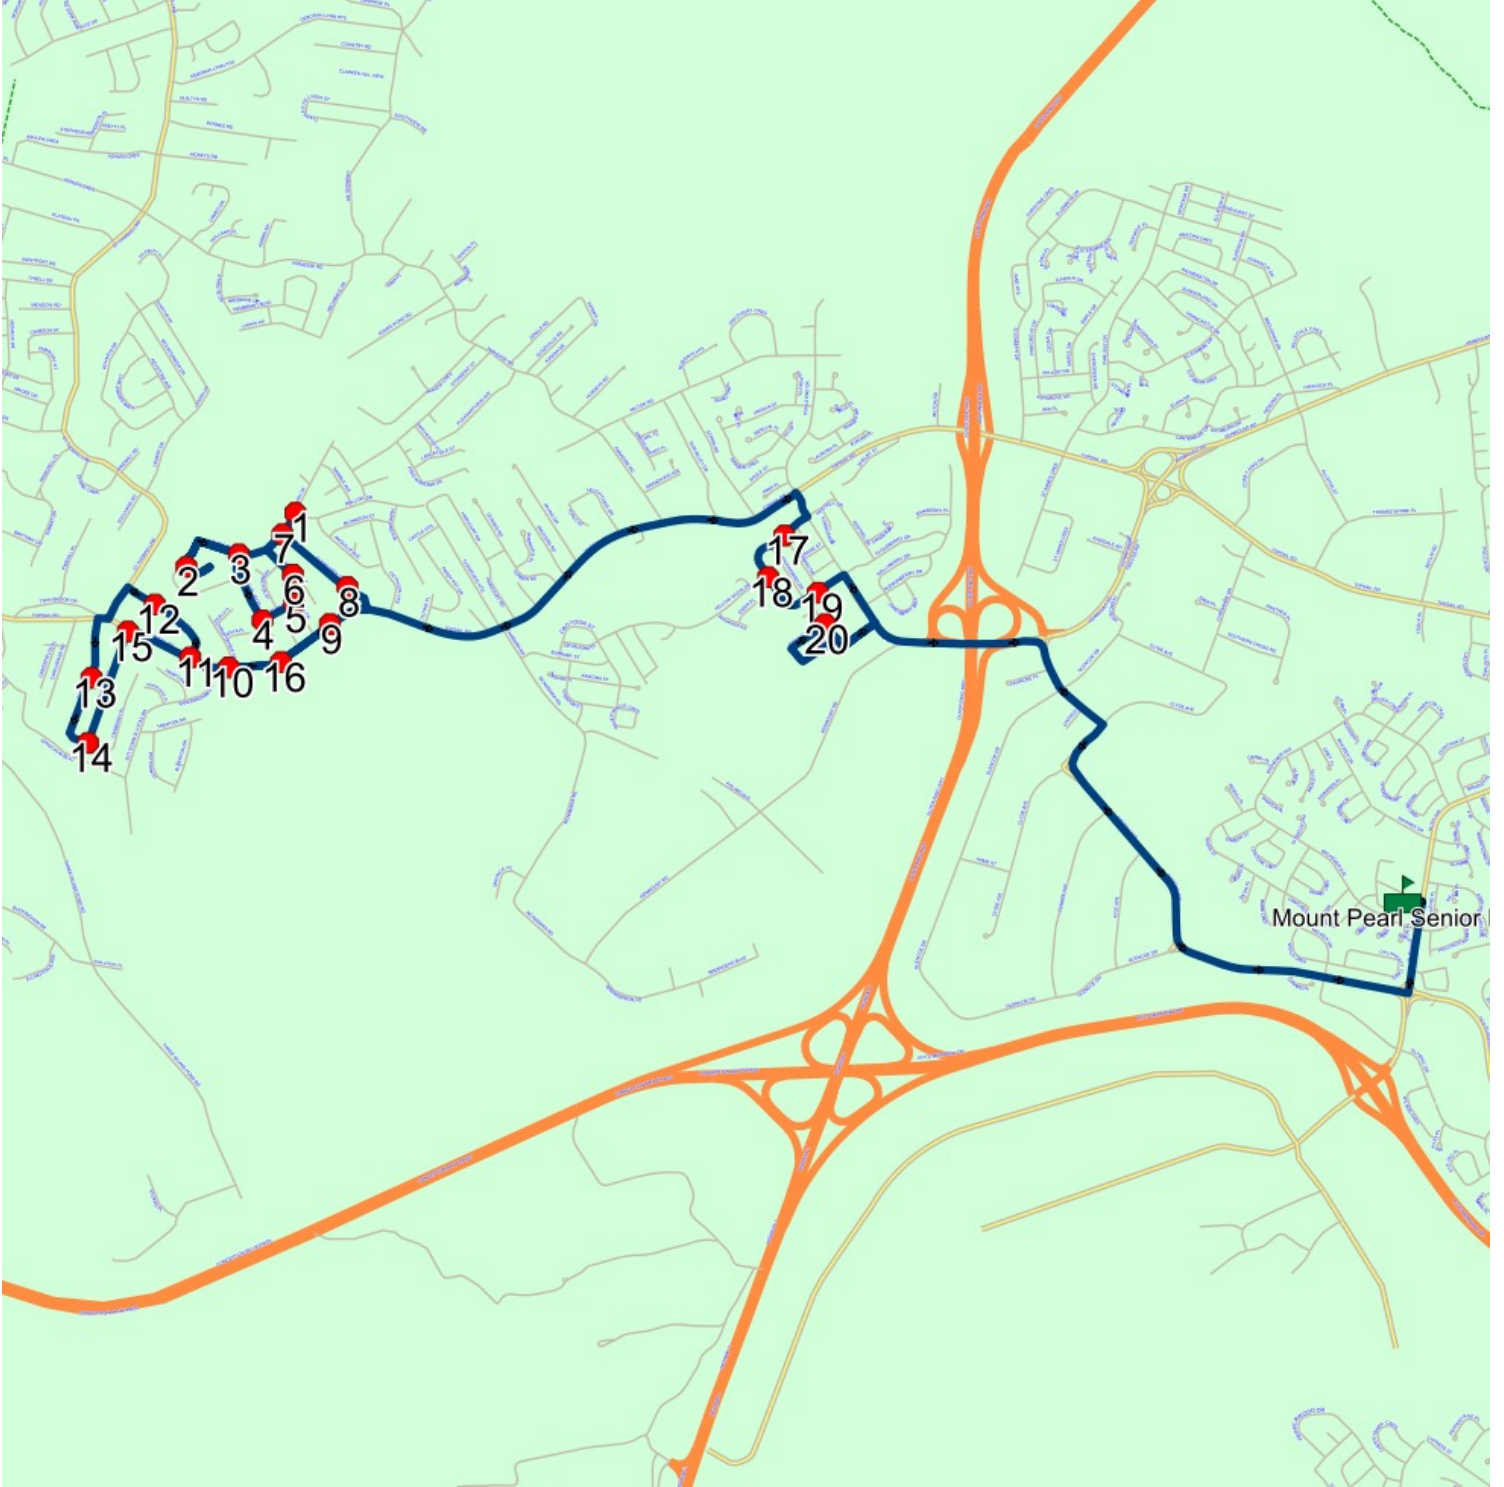

Route: 17-130-4 Run: 17-130-4 AM

Route: 17-130-4

Operator: Executive Taxi Ltd.

Vehicle: 17-130-4

Description:

Schools: Mount Pearl Senior High (311)

Run: 17-130-4 AM

Schools: Mount Pearl Senior High

: 2024-06-30

#	Arrival	Departure	Description
1		7:55 AM	MALLOW DR & LANARK DR
2		8:00 AM	3 NICHOLAS PL
3		8:01 AM	LANARK DR & BLUE JAY PL
4		8:02 AM	BLUE JAY PL & LOGAN ST
5		8:03 AM	STANHOPE DR & LOGAN ST
6		8:04 AM	STANHOPE DR & HARMONY ST
7	8:05 AM	8:06 AM	GLENDAREK DR & LANARK DR
8	8:06 AM	8:07 AM	30 GLENDAREK DR
9		8:07 AM	1700 TOPSAIL RD; PARADISE; A1L
10		8:08 AM	TOPSAIL RD & CHRISTOPHER ST
11		8:09 AM	CARLINGFORD ST & TOPSAIL RD
12		8:10 AM	CARLINGFORD ST & CALLAGHAN PL
13		8:14 AM	100 DUFFS CRES
14	8:14 AM	8:15 AM	DUFFS CRES & CARBERRY PL
15		8:16 AM	DUFFS CRES & TOPSAIL RD
16		8:17 AM	1721 TOPSAIL RD; PARADISE; A1L
17		8:21 AM	Goldfinch Dr @ Flamingo Dr (North)
18	8:22 AM	8:23 AM	Goldfinch Dr @ Yellow Wood Dr
19	8:23 AM	8:24 AM	#88 Goldfinch Dr
20		8:27 AM	SILVER BIRCH CRES & FOXGLOVE STREET
21	8:35 AM	8:37 AM	Mount Pearl Senior High

Route: 17-130-4 Run: 17-130-4 AM