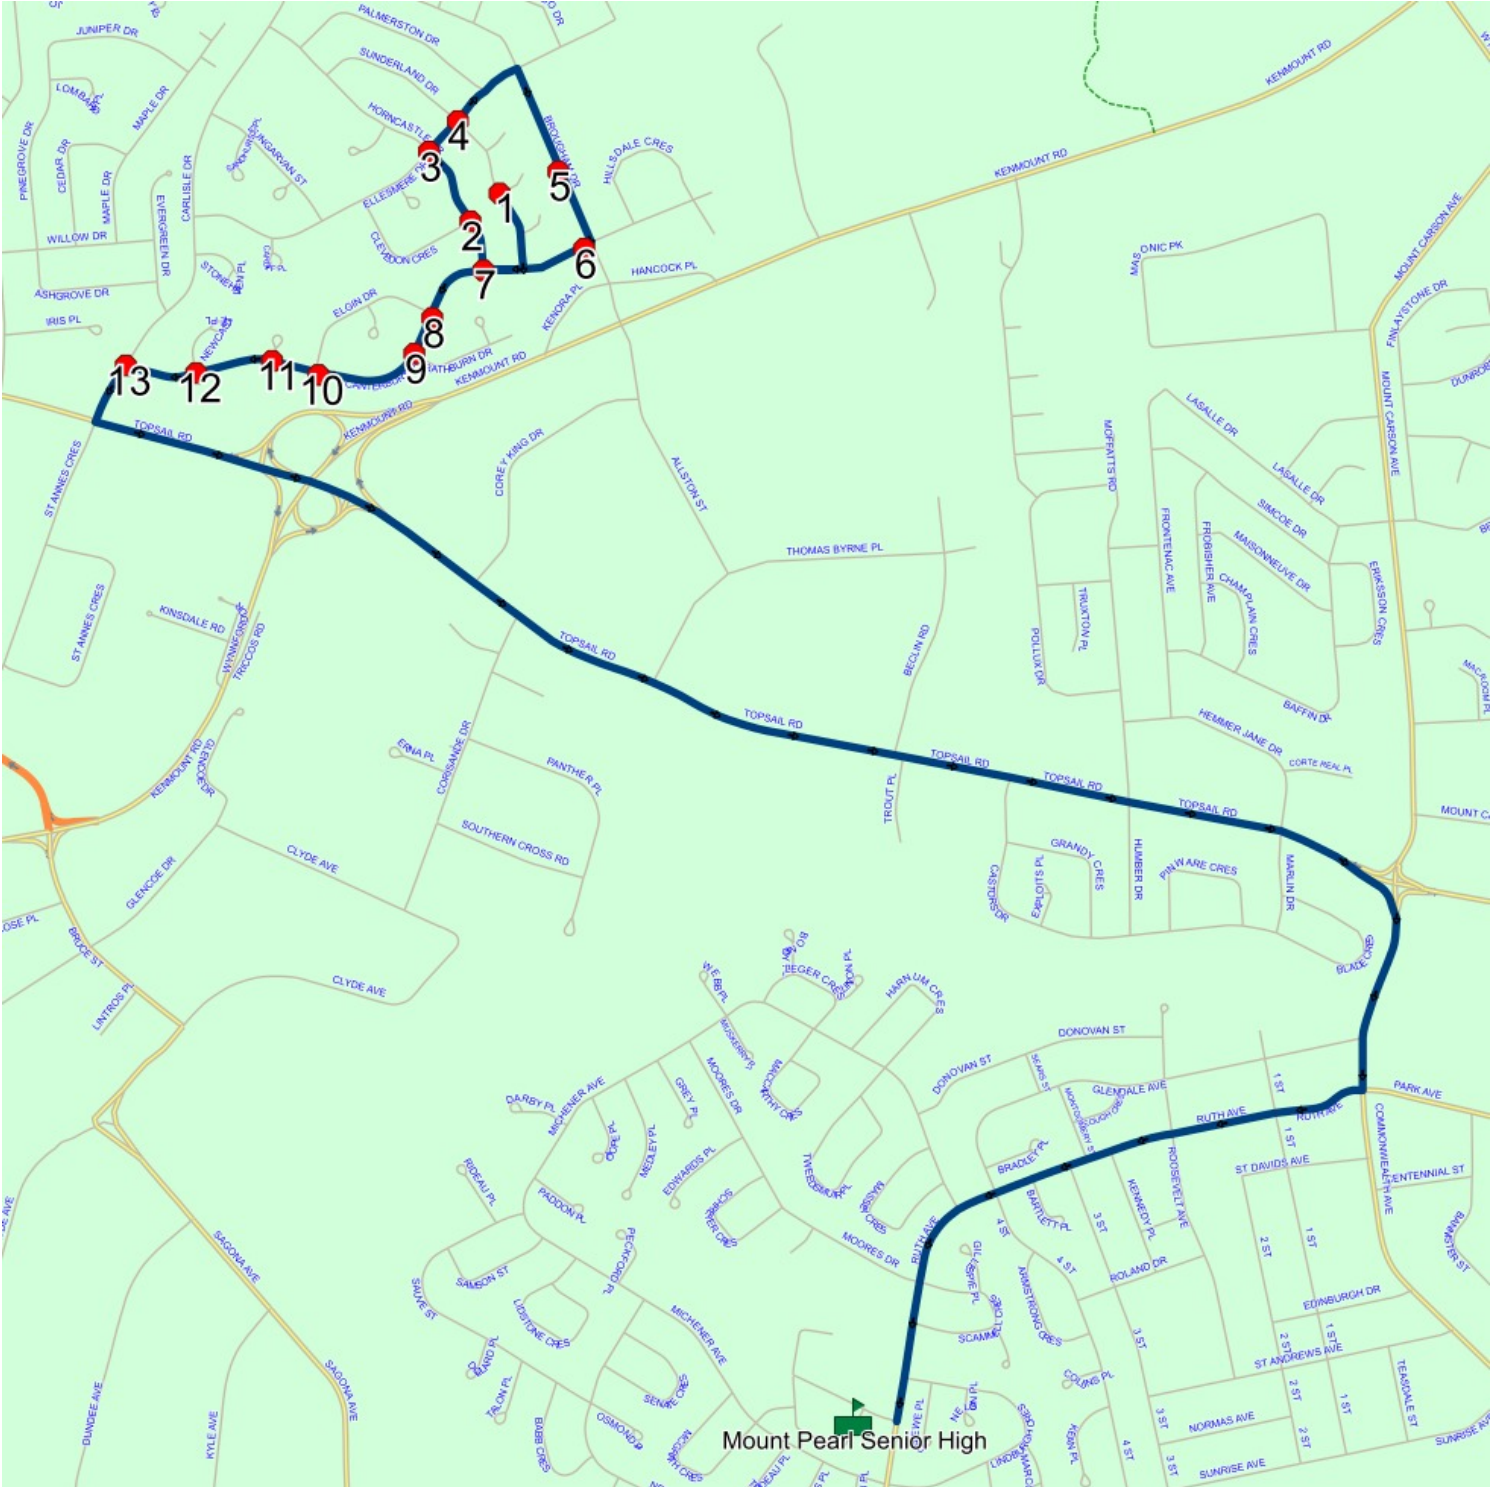

Route: 23-171-2 Run: 23-171-2B AM

Route: 23-171-2

Operator: Executive Taxi Ltd.

Vehicle: 23-171-2

Description:

Schools: Mount Pearl Senior High (311)

Run: 23-171-2B AM

Schools: Mount Pearl Senior High

: 2024-06-30

#	Arrival	Departure	Description
1	8:18 AM	8:19 AM	Sunderland @ Summerford Pl
2	8:19 AM	8:20 AM	HORNCastle DR & CLEVEDON CRES
3	8:20 AM	8:21 AM	Honcastle Dr @ Ellesmere Dr
4		8:21 AM	Sunderland Dr @ Ellesmere Ave
5	8:22 AM	8:23 AM	82 BROUGHAM DR
6	8:23 AM	8:24 AM	MAILBOXES NEAR 118 CANTERBURY DR
7	8:24 AM	8:25 AM	Canterbury Dr @ Horncastle Dr
8		8:25 AM	#86 Cantrebury Dr
9	8:25 AM	8:26 AM	CANTERBURY DR & RATHBURN DR
10	8:26 AM	8:27 AM	#46 Canterbury Dr
11		8:27 AM	Canterbury Dr @ Ulverston Closre
12		8:27 AM	Canterbury Dr @ Newcastle Pl
13		8:28 AM	CARLISLE DR & CANTERBURY DR
14	8:35 AM	8:37 AM	Mount Pearl Senior High

Route: 23-171-2 Run: 23-171-2B AM