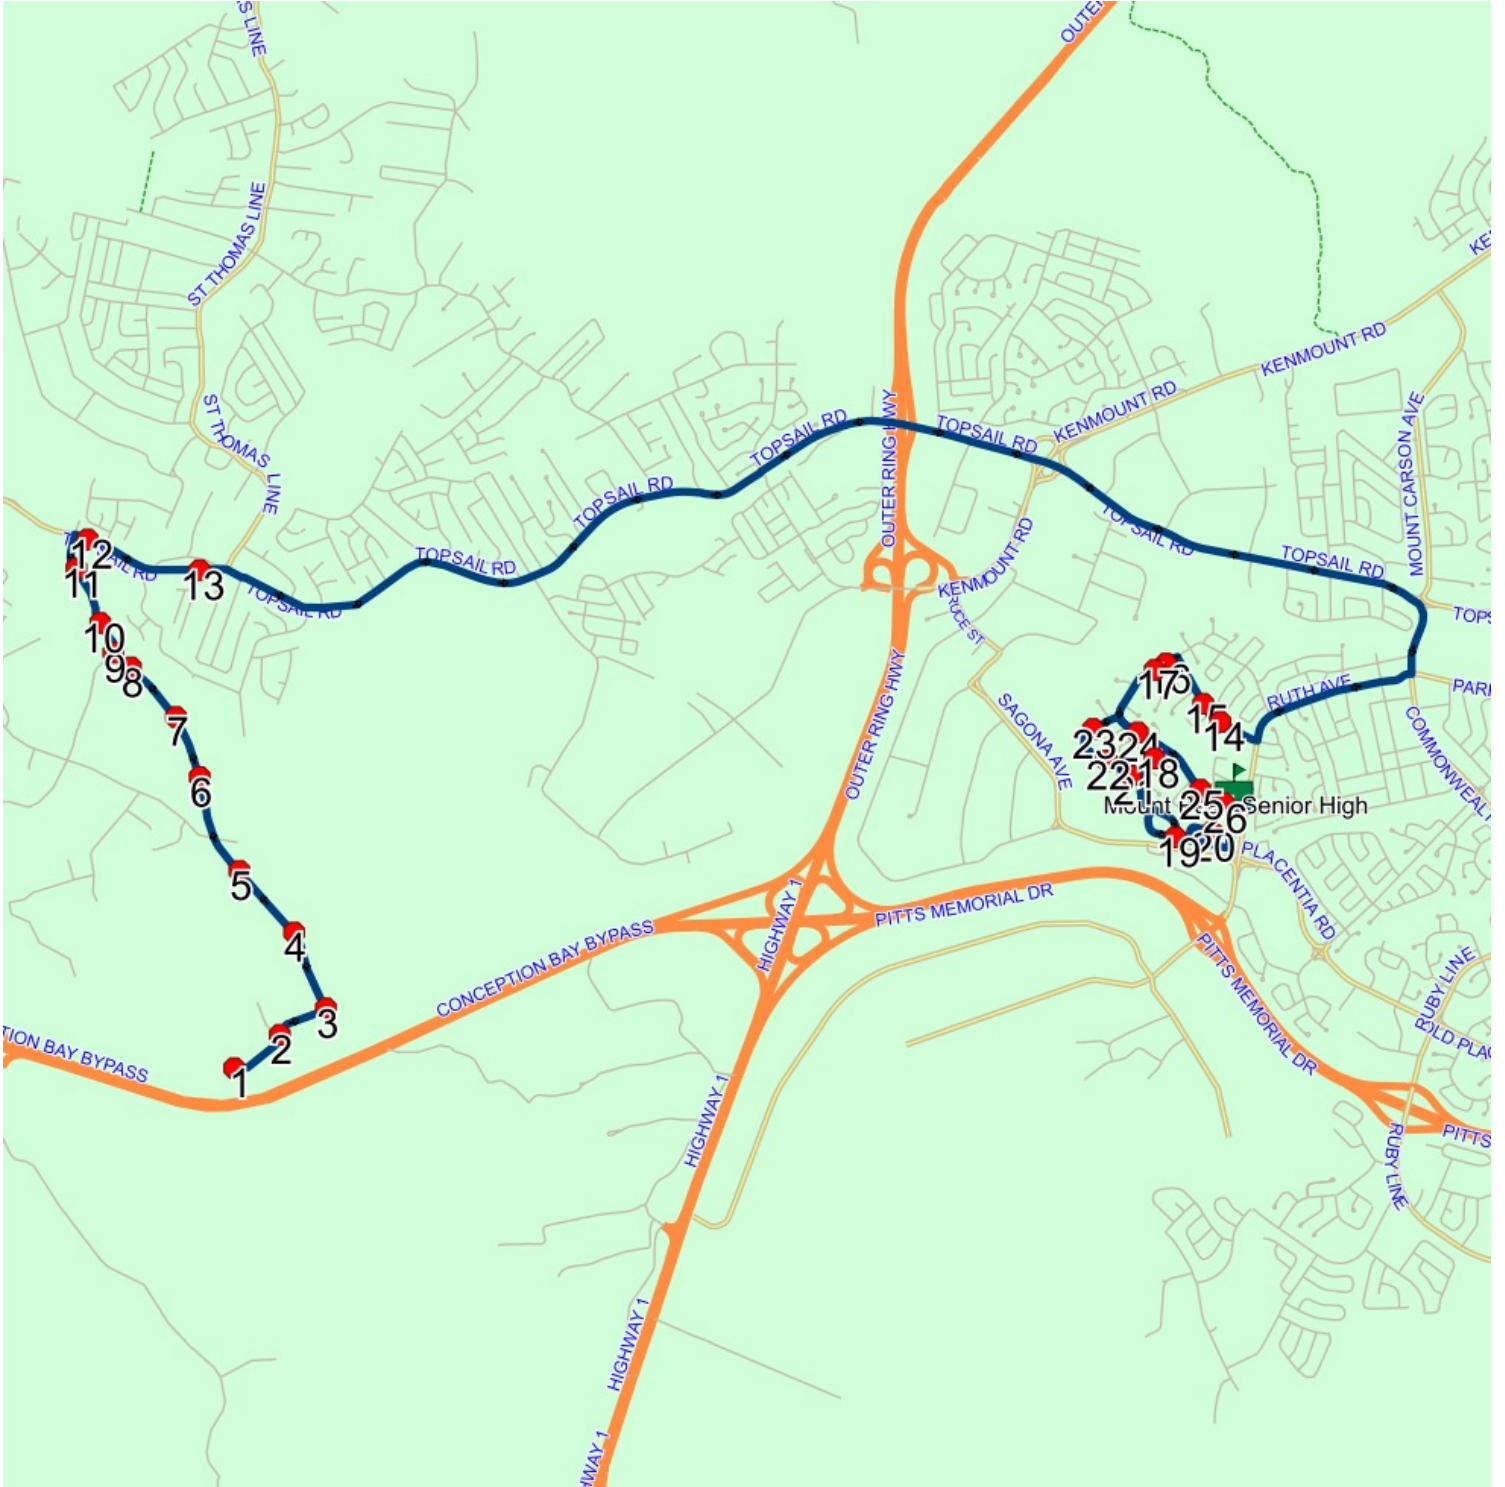

Route: 15-040-8 Run: 15-040-8 AM

Route: 15-040-8

Operator: Dave Gulliver Cabs Ltd.

Vehicle: 15-040-8

Description:

Schools: Mount Pearl Senior High (311)

Run: 15-040-8 AM

Description: Bus 43

Schools: Mount Pearl Senior High

: 2024-06-30

#	Arrival	Departure	Description
1		8:00 AM	378 THREE ISLAND POND RD
2		8:00 AM	THREE ISLAND POND RD; PARADISE & STOKES PL; PARADISE
3	8:01 AM	8:02 AM	279 THREE ISLAND POND RD
4	8:02 AM	8:03 AM	229 THREE ISLAND POND RD
5		8:03 AM	179 THREE ISLAND POND RD
6		8:04 AM	119 THREE ISLAND POND RD
7		8:04 AM	91 THREE ISLAND POND RD
8		8:05 AM	29 THREE ISLAND POND RD
9		8:05 AM	TOPSAIL POND RD; PARADISE & THREE ISLAND POND RD; PARADISE
10		8:06 AM	63 TOPSAIL POND RD; PARADISE; A1L
11		8:06 AM	25 TOPSAIL POND RD
12		8:07 AM	1933 TOPSAIL RD; PARADISE; A1L
13		8:08 AM	TOPSAIL RD & CORCORANS RD
14		8:20 AM	MOORES DR; MOUNT PEARL & MOORES DR; MOUNT PEARL
15		8:21 AM	MOORES DR; MOUNT PEARL & SCHREYER CRES; MOUNT PEARL
16	8:22 AM	8:23 AM	MICHENER AVE; MOUNT PEARL & GREY PL; MOUNT PEARL
17		8:23 AM	MICHENER AVE; MOUNT PEARL & MEDLEY PL; MOUNT PEARL
18	8:24 AM	8:25 AM	NELDER DR; MOUNT PEARL & SENATE CRES; MOUNT PEARL
19	8:25 AM	8:26 AM	NELDER DR; MOUNT PEARL & WELLS CRES; MOUNT PEARL
20		8:27 AM	37 OFLAHERTY CRES; MOUNT PEARL; A1N
21	8:29 AM	8:30 AM	SAUVE ST; MOUNT PEARL & BABB CRES; MOUNT PEARL
22		8:30 AM	SAUVE ST; MOUNT PEARL & DOLLARD PL; MOUNT PEARL
23	8:30 AM	8:31 AM	SAUVE ST; MOUNT PEARL & SAMSON ST; MOUNT PEARL
24		8:32 AM	MICHENER AVE; MOUNT PEARL & LIDSTONE CRES; MOUNT PEARL
25		8:33 AM	MICHENER AVE; MOUNT PEARL & MCGRATH CRES; MOUNT PEARL
26	8:33 AM	8:34 AM	MICHENER AVE; MOUNT PEARL & JACOBS PL; MOUNT PEARL
27	8:35 AM	8:37 AM	Mount Pearl Senior High

Route: 15-040-8 Run: 15-040-8 AM