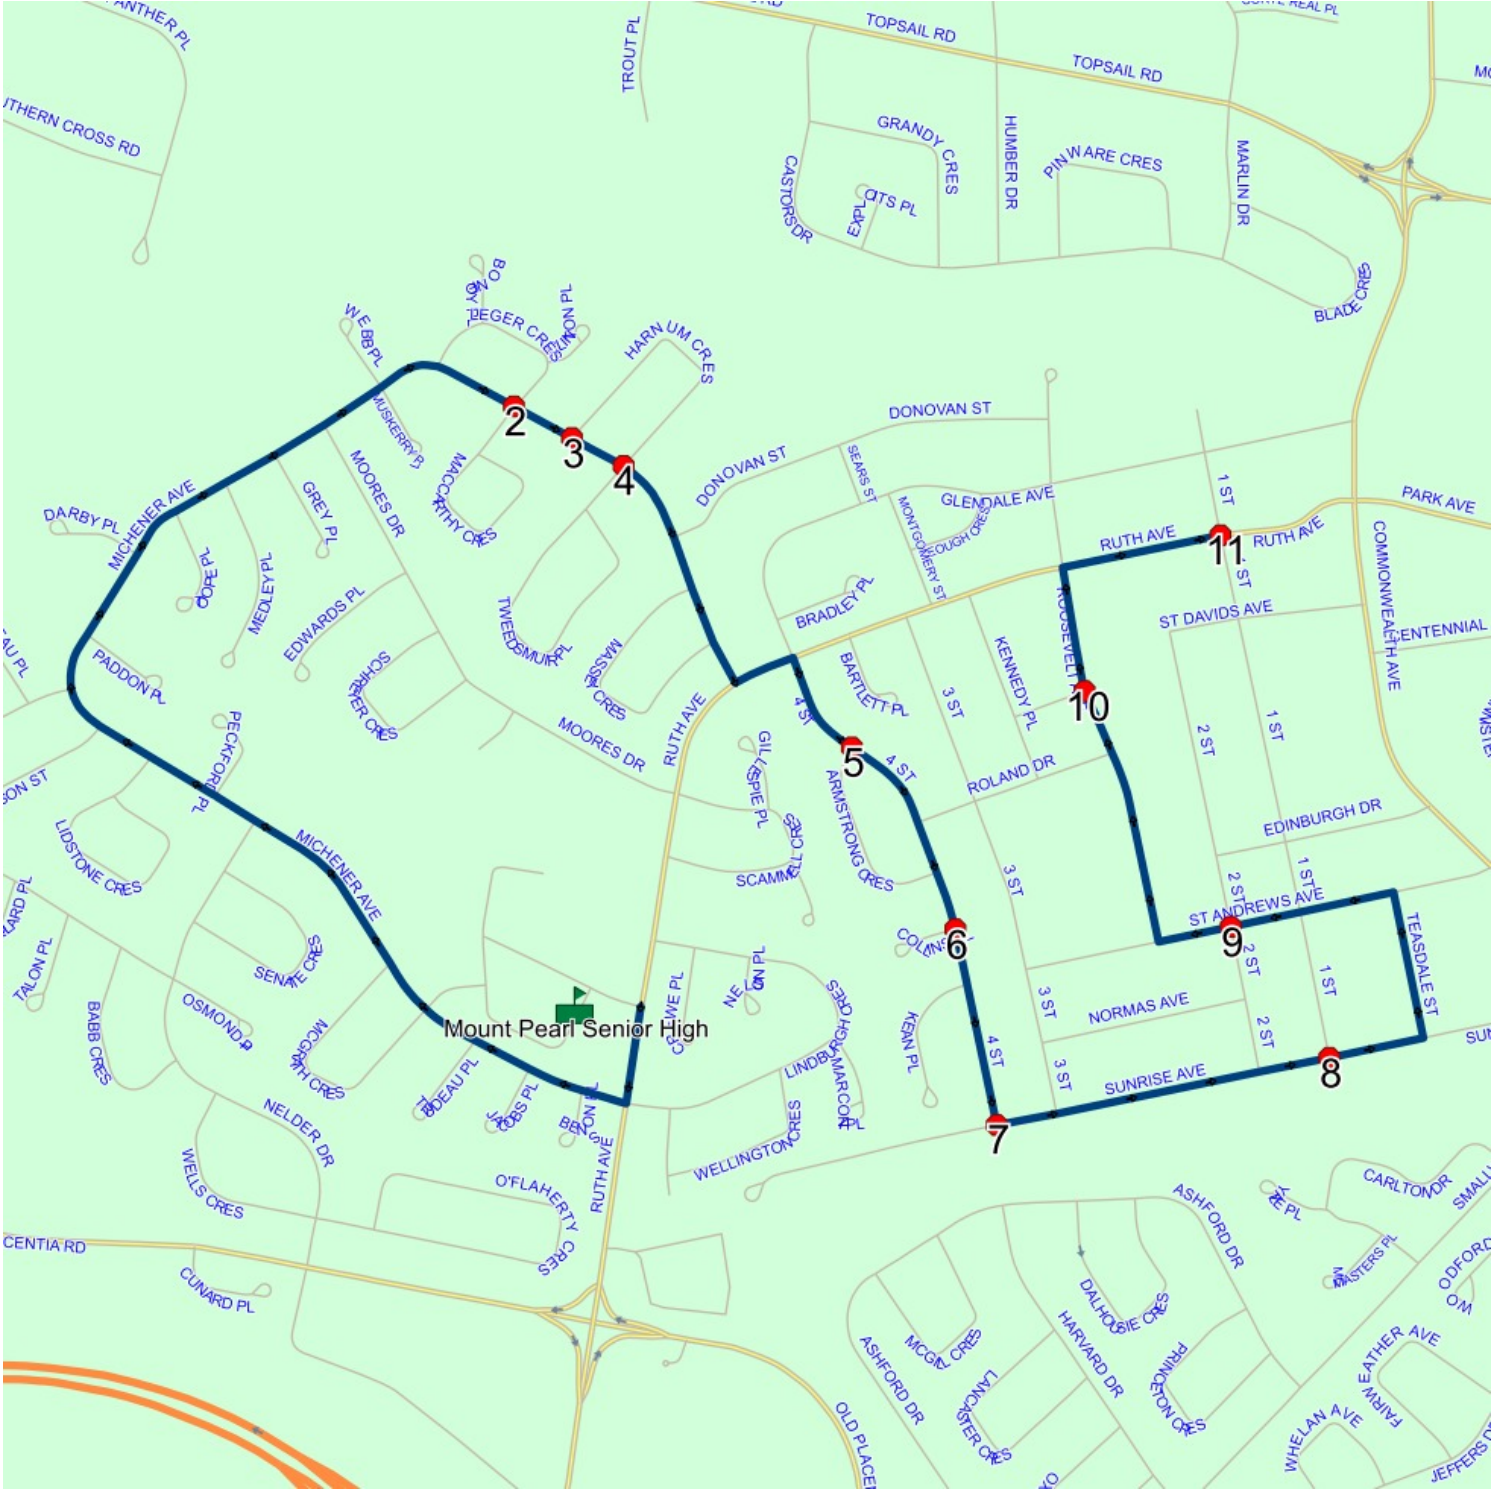

Route: 23-242-11 Run: 23-242-11B PM

Route: 23-242-11

Operator: Burse's Taxi Inc.

Vehicle: 23-242-11

Description:

Schools: Mount Pearl Senior High (311)

Run: 23-242-11B PM

Schools: Mount Pearl Senior High

Effective: 2024-09-01

: 2025-06-30

#	Arrival	Departure	Description
1	2:45 PM	3:00 PM	Mount Pearl Senior High
2	3:03 PM		LEGER CRES; MOUNT PEARL & MICHENER AVE; MOUNT PEARL
3	3:03 PM	3:04 PM	HARNUM CRES; MOUNT PEARL & MICHENER AVE; MOUNT PEARL
4	3:04 PM	3:05 PM	HARNUM CRES; MOUNT PEARL & MICHENER AVE; MOUNT PEARL
5	3:06 PM	3:07 PM	4 ST; MOUNT PEARL & ARMSTRONG CRES; MOUNT PEARL
6	3:08 PM		4 ST; MOUNT PEARL & COLLINS PL; MOUNT PEARL
7	3:09 PM		Sunrise Ave @ 4th St
8	3:11 PM		Sunrise Ave @ 1st St
9	3:13 PM	3:14 PM	ST ANDREWS AVE; MOUNT PEARL & 2 ST; MOUNT PEARL
10	3:15 PM	3:16 PM	ROOSEVELT AVE; MOUNT PEARL & JACQUELINE RD; MOUNT PEARL
11	3:17 PM		RUTH AVE; MOUNT PEARL & 1 ST; MOUNT PEARL

Route: 23-242-11 Run: 23-242-11B PM