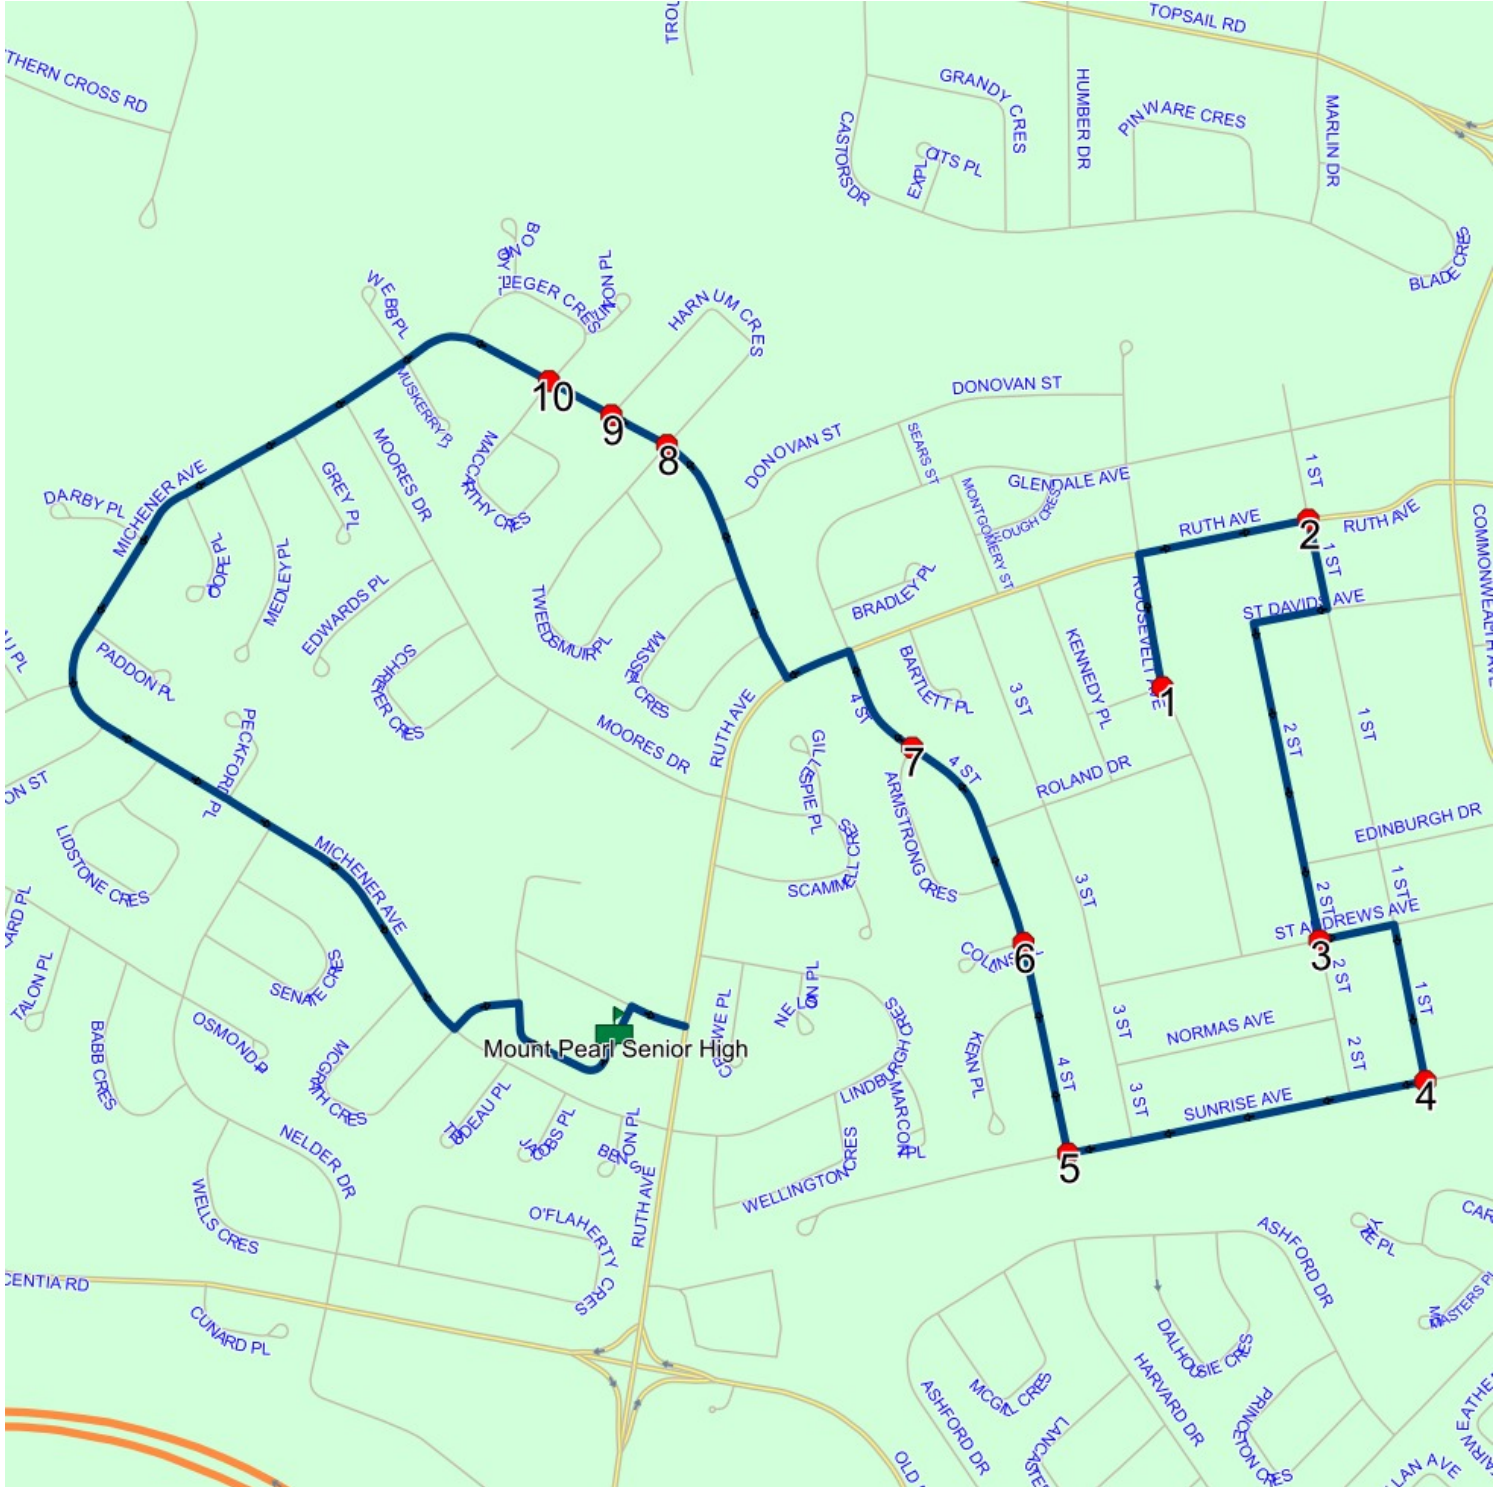

Route: 23-242-11 Run: 23-242-11B AM

Route: 23-242-11

Operator: Burse's Taxi Inc.

Vehicle: 23-242-11

Description:

Schools: Mount Pearl Senior High (311)

Run: 23-242-11B AM

Schools: Mount Pearl Senior High

Effective: 2024-09-01

: 2025-06-30

#	Arrival	Departure	Description
1		8:18 AM	ROOSEVELT AVE; MOUNT PEARL & JACQUELINE RD; MOUNT PEARL
2	8:19 AM	8:20 AM	RUTH AVE; MOUNT PEARL & 1 ST; MOUNT PEARL
3	8:22 AM	8:23 AM	ST ANDREWS AVE; MOUNT PEARL & 2 ST; MOUNT PEARL
4	8:24 AM	8:25 AM	Sunrise Ave @ 1st St
5		8:26 AM	Sunrise Ave @ 4th St
6	8:27 AM	8:28 AM	4 ST; MOUNT PEARL & COLLINS PL; MOUNT PEARL
7	8:28 AM	8:29 AM	4 ST; MOUNT PEARL & ARMSTRONG CRES; MOUNT PEARL
8	8:30 AM	8:31 AM	HARNUM CRES; MOUNT PEARL & MICHENER AVE; MOUNT PEARL
9		8:31 AM	HARNUM CRES; MOUNT PEARL & MICHENER AVE; MOUNT PEARL
10	8:31 AM	8:32 AM	LEGER CRES; MOUNT PEARL & MICHENER AVE; MOUNT PEARL
11	8:35 AM	8:37 AM	Mount Pearl Senior High

Route: 23-242-11 Run: 23-242-11B AM