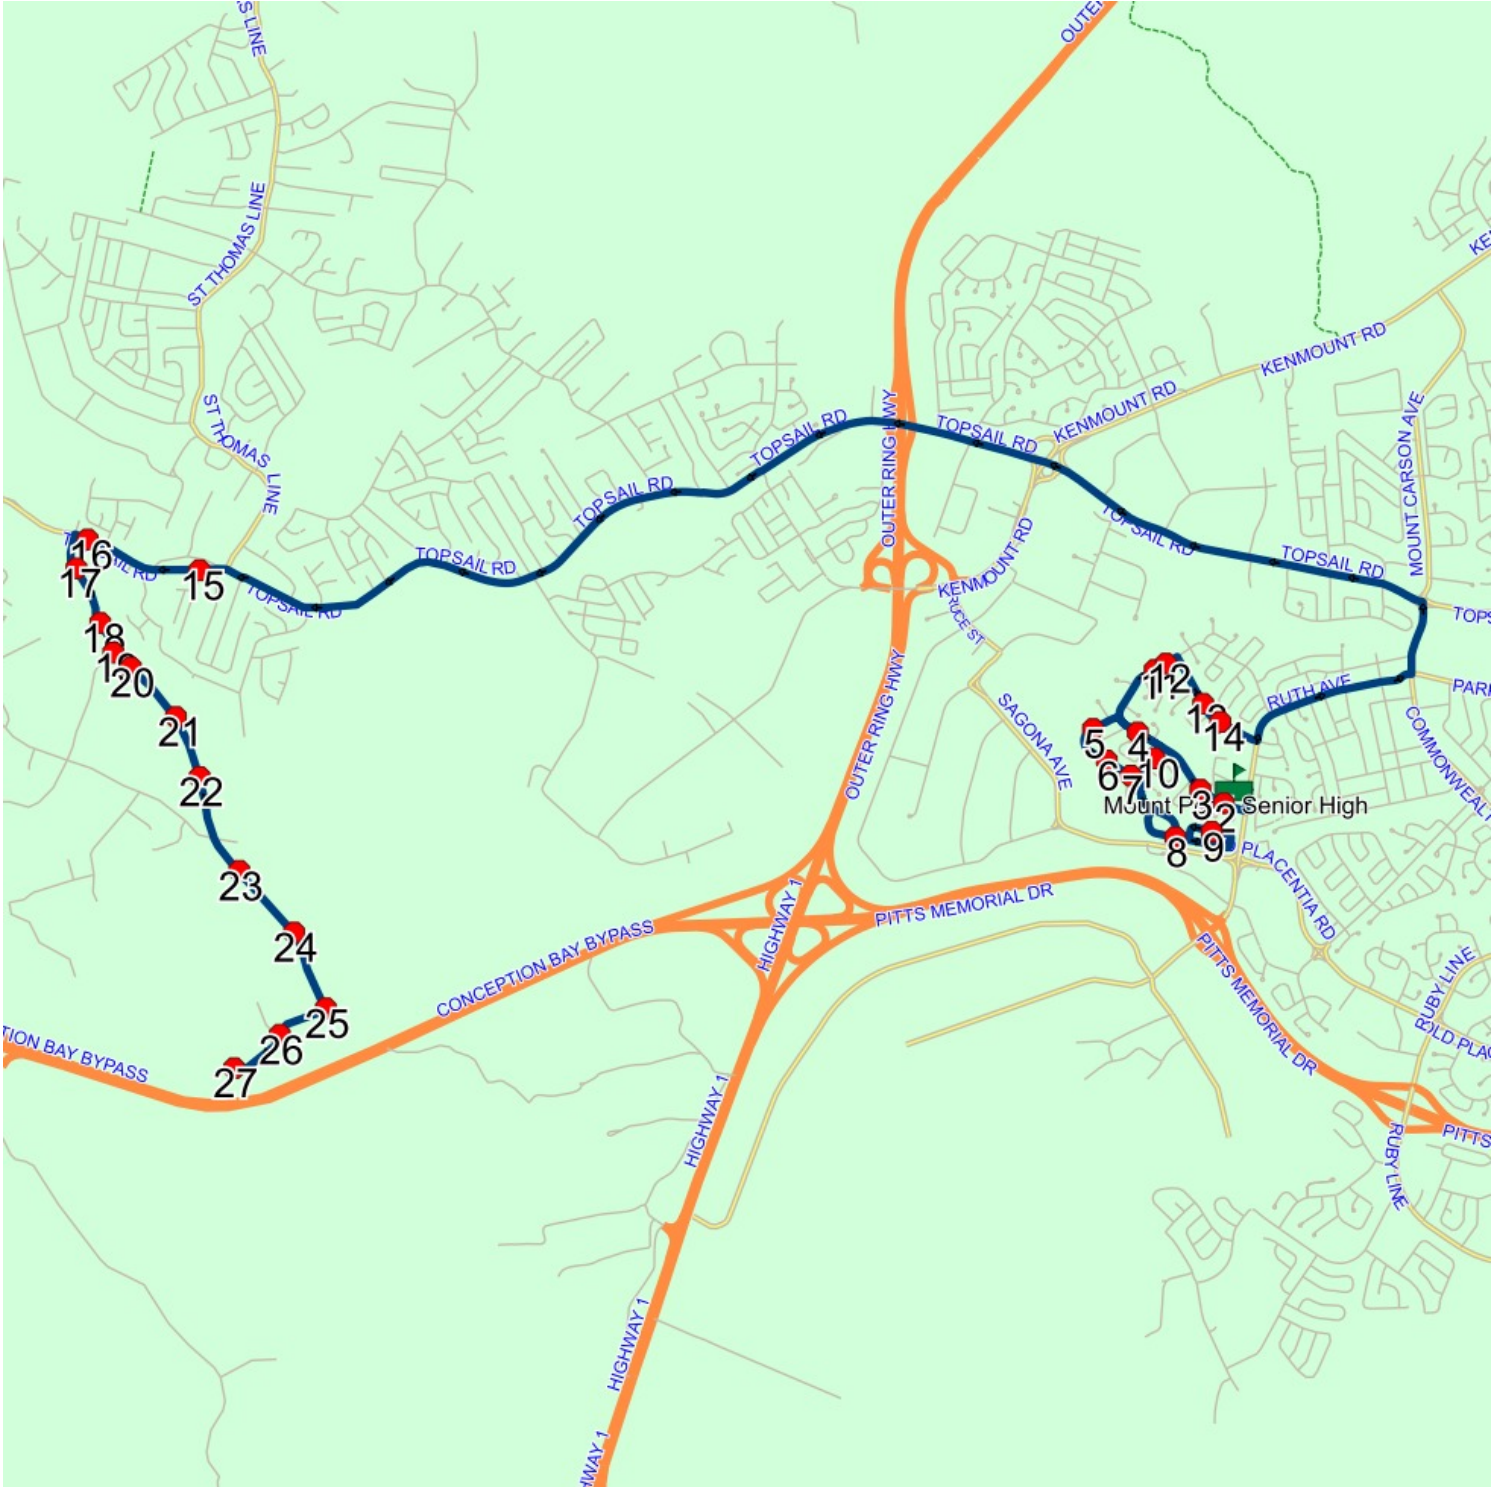

Route: 15-040-8 Run: 15-040-8 PM

Route: 15-040-8

Operator: Dave Gulliver Cabs Ltd.

Vehicle: 15-040-8

Description:

Schools: Mount Pearl Senior High (311)

Run: 15-040-8 PM

Description: Bus 43

Schools: Mount Pearl Senior High

: 2024-06-30

#	Arrival	Departure	Description
1	2:45 PM	3:00 PM	Mount Pearl Senior High
2	3:01 PM		MICHENER AVE; MOUNT PEARL & JACOBS PL; MOUNT PEARL
3	3:02 PM		MICHENER AVE; MOUNT PEARL & MCGRATH CRES; MOUNT PEARL
4	3:03 PM		MICHENER AVE; MOUNT PEARL & LIDSTONE CRES; MOUNT PEARL
5	3:04 PM	3:05 PM	SAUVE ST; MOUNT PEARL & SAMSON ST; MOUNT PEARL
6	3:05 PM	3:06 PM	SAUVE ST; MOUNT PEARL & DOLLARD PL; MOUNT PEARL
7	3:06 PM	3:07 PM	SAUVE ST; MOUNT PEARL & BABB CRES; MOUNT PEARL
8	3:08 PM		NELDER DR; MOUNT PEARL & WELLS CRES; MOUNT PEARL
9	3:09 PM	3:10 PM	37 OFLAHERTY CRES; MOUNT PEARL; A1N
10	3:11 PM	3:12 PM	NELDER DR; MOUNT PEARL & SENATE CRES; MOUNT PEARL
11	3:13 PM		MICHENER AVE; MOUNT PEARL & MEDLEY PL; MOUNT PEARL
12	3:13 PM	3:14 PM	MICHENER AVE; MOUNT PEARL & GREY PL; MOUNT PEARL
13	3:14 PM	3:15 PM	MOORES DR; MOUNT PEARL & SCHREYER CRES; MOUNT PEARL
14	3:15 PM	3:16 PM	MOORES DR; MOUNT PEARL & MOORES DR; MOUNT PEARL
15	3:29 PM		TOPSAIL RD & CORCORANS RD
16	3:30 PM		1933 TOPSAIL RD; PARADISE; A1L
17	3:31 PM		25 TOPSAIL POND RD
18	3:31 PM		63 TOPSAIL POND RD; PARADISE; A1L
19	3:31 PM		TOPSAIL POND RD; PARADISE & THREE ISLAND POND RD; PARADISE
20	3:32 PM		29 THREE ISLAND POND RD
21	3:33 PM		91 THREE ISLAND POND RD
22	3:33 PM		119 THREE ISLAND POND RD
23	3:34 PM		179 THREE ISLAND POND RD
24	3:34 PM	3:35 PM	229 THREE ISLAND POND RD
25	3:35 PM	3:36 PM	279 THREE ISLAND POND RD
26	3:37 PM		THREE ISLAND POND RD; PARADISE & STOKES PL; PARADISE
27	3:38 PM		378 THREE ISLAND POND RD

Route: 15-040-8 Run: 15-040-8 PM