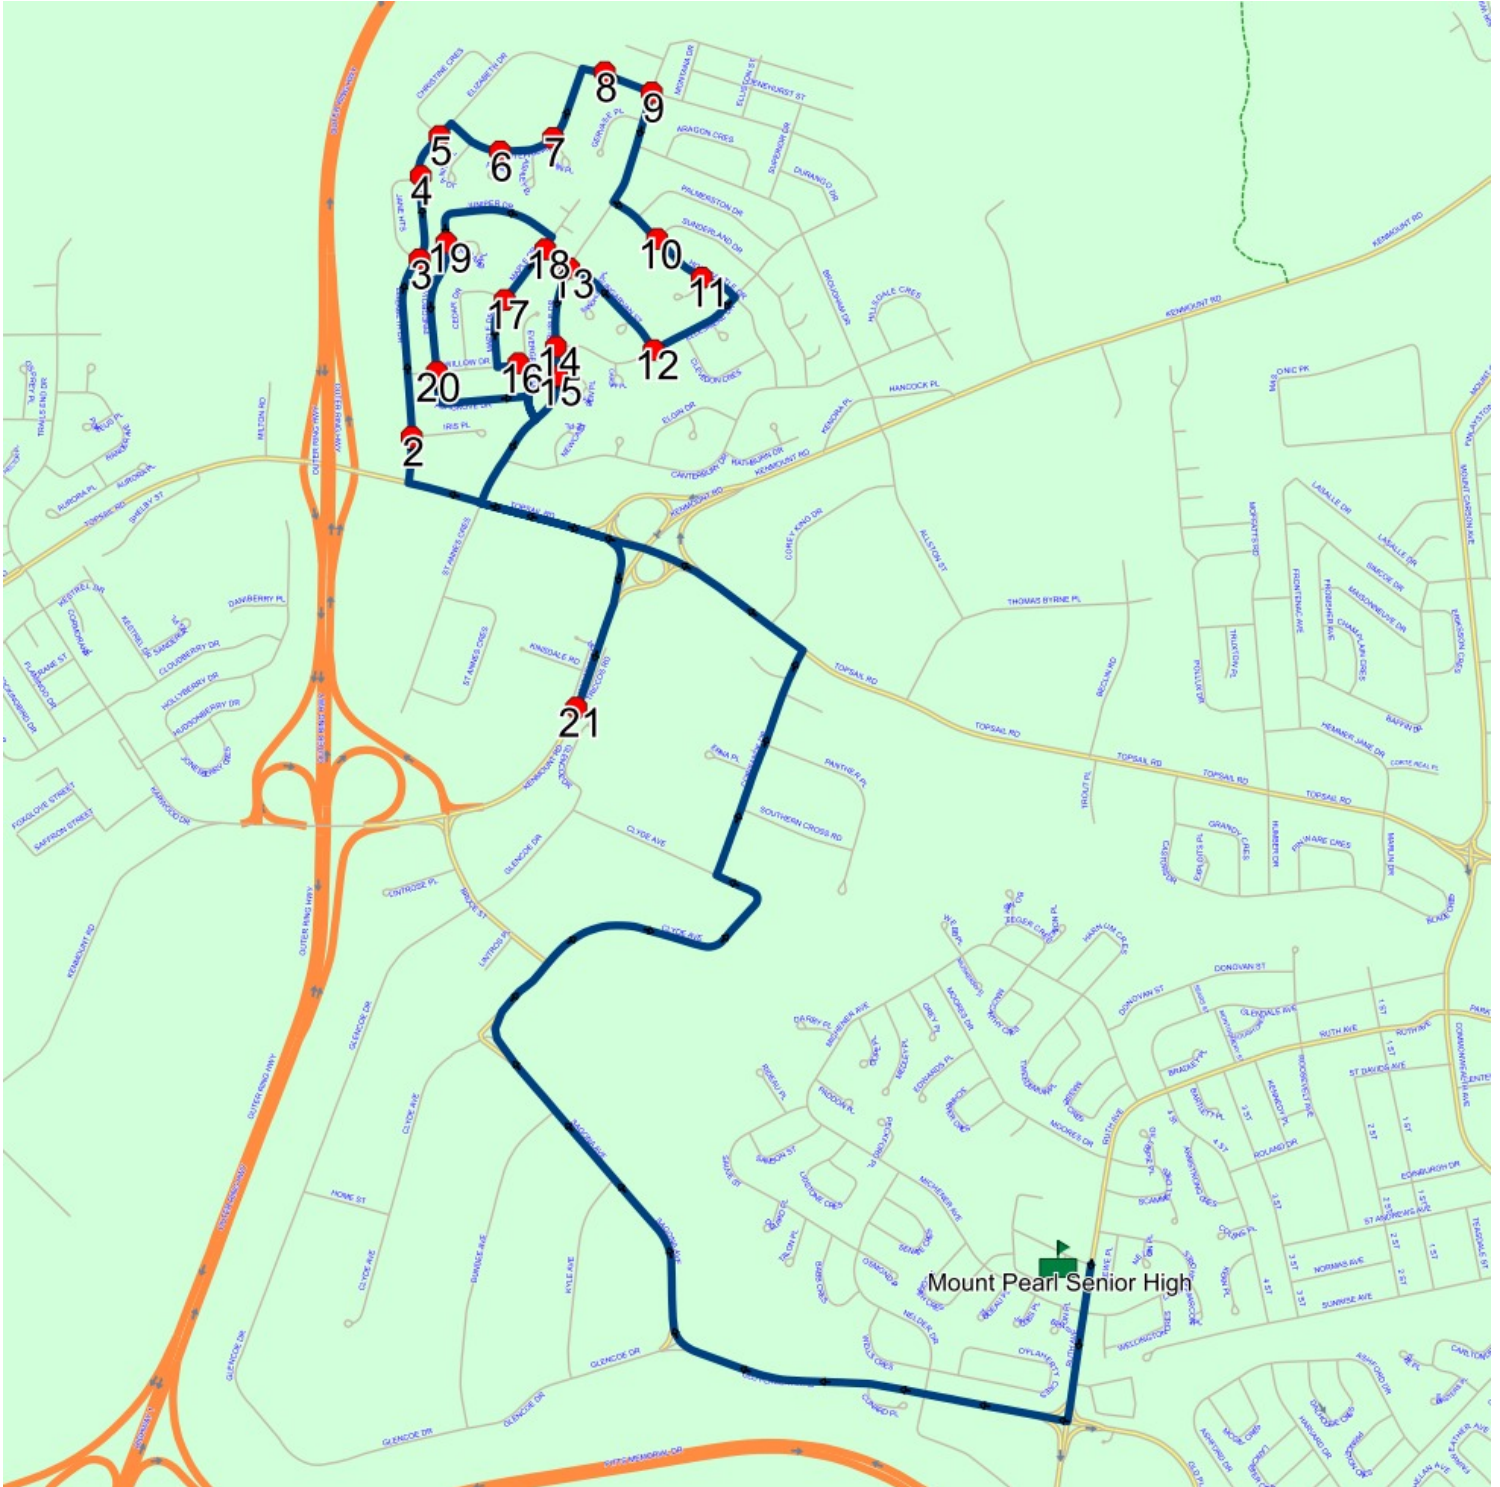

Route: 15-040-9 Run: 15-040-9 PM

Route: 15-040-9 Operator: Dave Gulliver Cabs Ltd.
Vehicle: 15-040-9
Description:
Schools: Mount Pearl Senior High (311)

Run: 15-040-9 PM Description: Bus 42
Schools: Mount Pearl Senior High
: 2024-06-30

#	Arrival	Departure	Description
1	2:45 PM	3:00 PM	Mount Pearl Senior High
2	3:08 PM		Elizabeth Dr @ Iris Pl
3	3:09 PM	3:10 PM	61 ELIZABETH DR
4	3:10 PM	3:11 PM	#89 Elizabeth Dr
5	3:11 PM		ELIZABETH DR & CHRISTINE CRES
6	3:12 PM		Stephanie Dr @ Pricilla Pl
7	3:13 PM		Stephanie Ave @ Gillian Pl
8	3:14 PM		162 ELIZABETH DR
9	3:14 PM	3:15 PM	CARLISLE DR & ELIZABETH DR
10	3:16 PM	3:17 PM	HORNCastle DR & SUNDERLAND DR
11	3:17 PM	3:18 PM	Horncastle Dr @ Gainsborough Pl
12	3:19 PM		DUNGARVAN ST & ELLESMERE AVE
13	3:20 PM		Carlisle Dr@ Dungarvan St
14	3:21 PM	3:22 PM	CARLISLE DR & ELLESMERE AVE
15	3:22 PM		Carlisle Dr @ Stonehaven Pl
16	3:23 PM	3:24 PM	2 WILLOW DR; PARADISE; A1L
17	3:25 PM		MAPLE DR & CEDAR DR
18	3:25 PM		40 MAPLE DR; PARADISE; A1L
19	3:26 PM	3:27 PM	Pinegrove Dr @ Lombardy Pl
20	3:27 PM	3:28 PM	WILLOW DR & ASHGROVE DR
21	3:31 PM		KENMOUNT RD & WYNNFORD DR (THE RUG ROOM)

Route: 15-040-9 Run: 15-040-9 PM