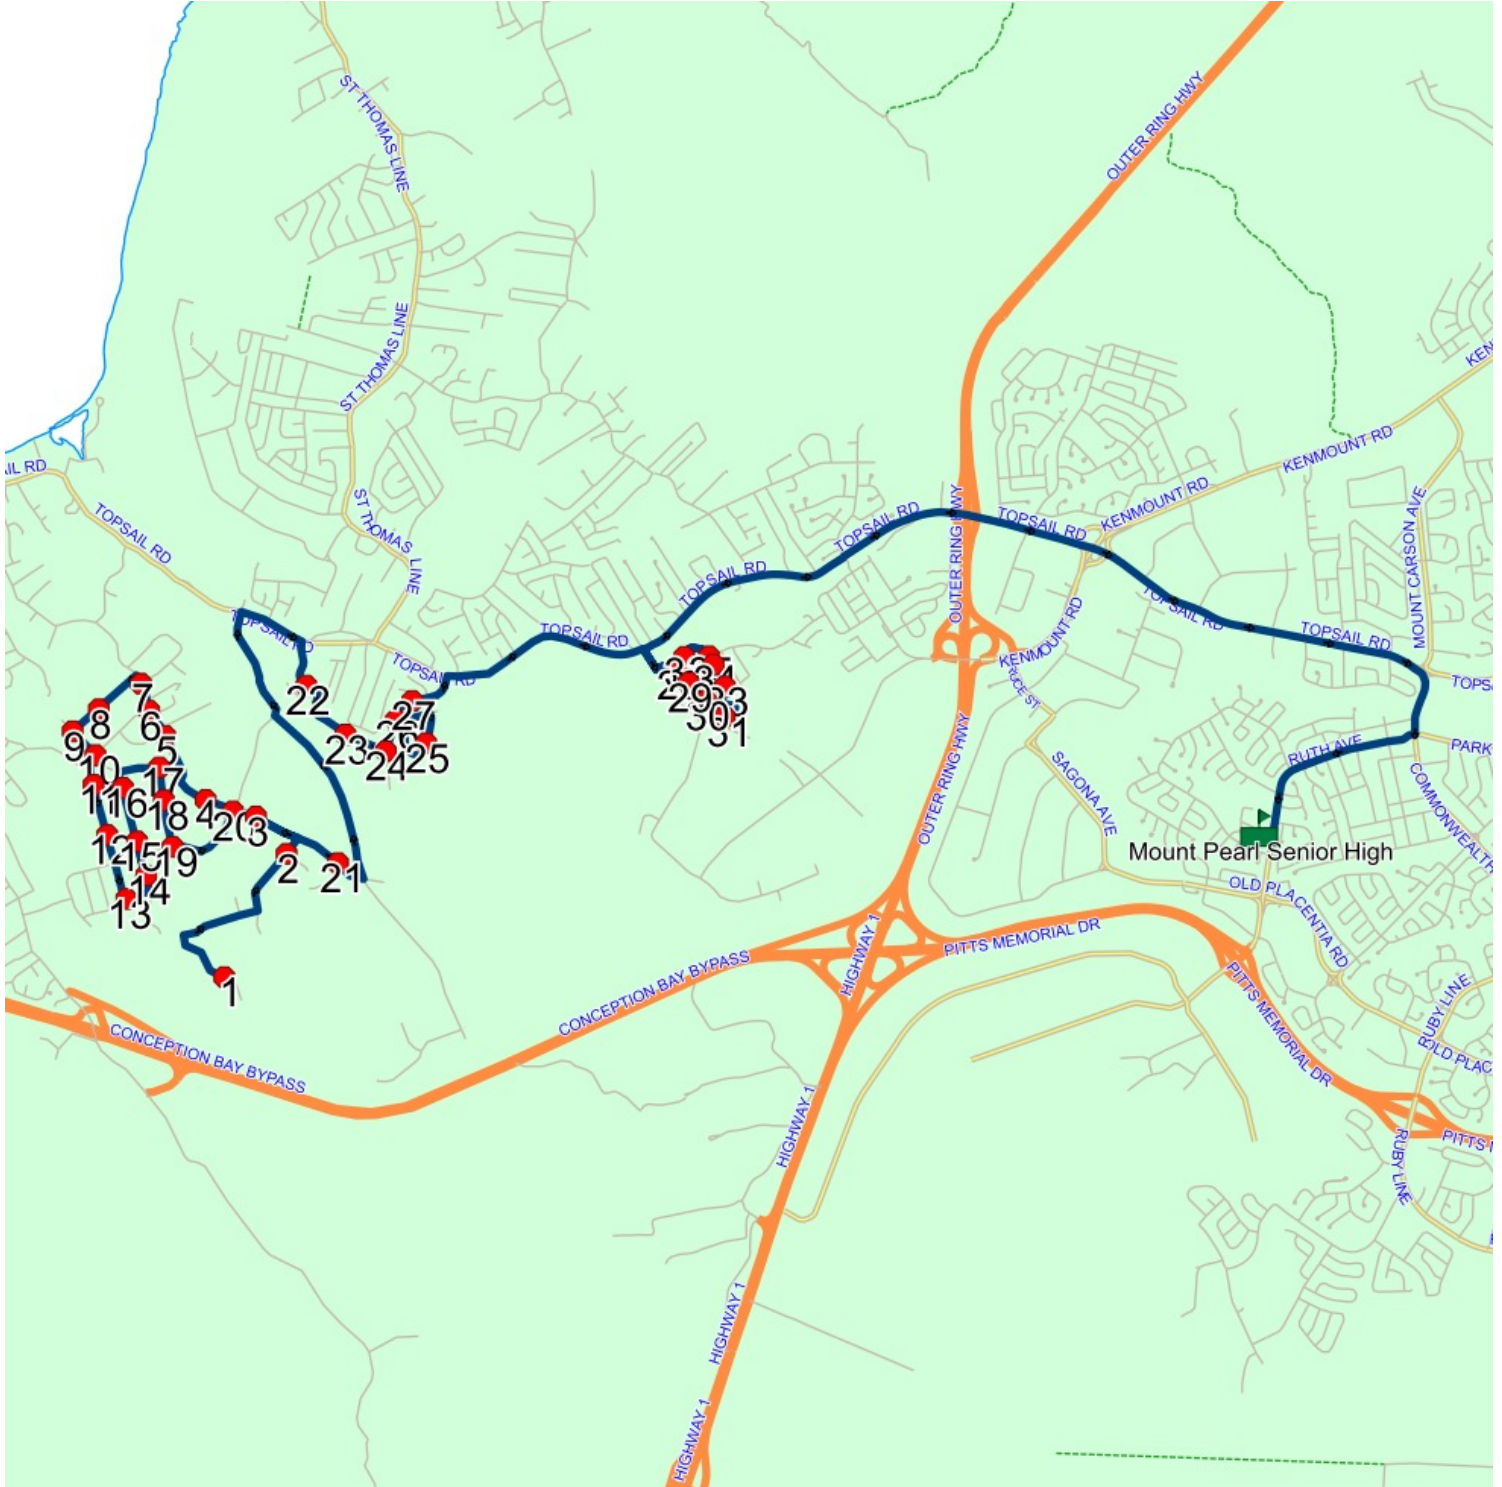

Route: 23-242-10 Run: 23-242-10 AM

Route: 23-242-10

Operator: Burse's Taxi Inc.

Vehicle: 23-242-10

Description:

Schools: Mount Pearl Senior High (311)

Run: 23-242-10 AM

Schools: Mount Pearl Senior High

Effective: 2024-09-01

#	Arrival	Departure	Description
1		7:43 AM	43 BALSAMWOOD RD; PARADISE
2		7:46 AM	ANGELS RD & HANSON PL
3		7:47 AM	267 BUCKINGHAM DR
4		7:47 AM	BUCKINGHAM DR & GENTLER PL
5		7:48 AM	ORTEGA DR & CARDINAL CRES
6		7:48 AM	ORTEGA DR & JOSHUA CRES
7		7:49 AM	ORTEGA DR & EVEREST ST
8		7:50 AM	39 SHELBURNE ST
9		7:50 AM	SHERBROOKE ST & SHELBURNE ST
10		7:51 AM	SHERBROOKE ST & JOSHUA CRES
11		7:52 AM	11 VINEYARD DR
12		7:52 AM	41 VINEYARD DR
13		7:53 AM	79 VINEYARD DR
14		7:55 AM	87 ROUND POND RD
15		7:55 AM	59 ROUND POND RD
16		7:56 AM	15 ROUND POND RD
17	7:56 AM	7:57 AM	167 BUCKINGHAM DR
18	7:57 AM	7:58 AM	27 KINDER DR
19		7:58 AM	TOPSAIL POND RD & KINDER DR
20	7:59 AM	8:00 AM	178 TOPSAIL POND RD
21		8:01 AM	BUCKINGHAM DR & ELLINGTON CLOSE
22	8:06 AM	8:07 AM	SPRACKLIN BLVD & LEAH WAY
23		8:08 AM	SPRACKLIN BLVD & RYDER PL
24		8:08 AM	SGT DONALD LUCAS DR; PARADISE & SPRACKLIN BLVD; PARADISE
25		8:10 AM	ALBERTON DR; PARADISE & CANARY PL; PARADISE
26		8:11 AM	SGT DONALD LUCAS DR & TRENTON DR
27		8:12 AM	SGT DONALD LUCAS DR & HERMITAGE PL
28		8:15 AM	26 BURNABY ST
29	8:16 AM	8:17 AM	Tiverton St @ Panoramic Pl
30		8:17 AM	20 TIVERTON ST
31	8:18 AM	8:19 AM	29 RAVENWOOD CRES; PARADISE; A1L
32	8:19 AM	8:20 AM	9 CROYDON ST
33		8:22 AM	63 CROYDON ST
34		8:23 AM	#53 Croydon St
35	8:23 AM	8:24 AM	39 CROYDON ST
36	8:35 AM	8:38 AM	Mount Pearl Senior High

Route: 23-242-10 Run: 23-242-10 AM