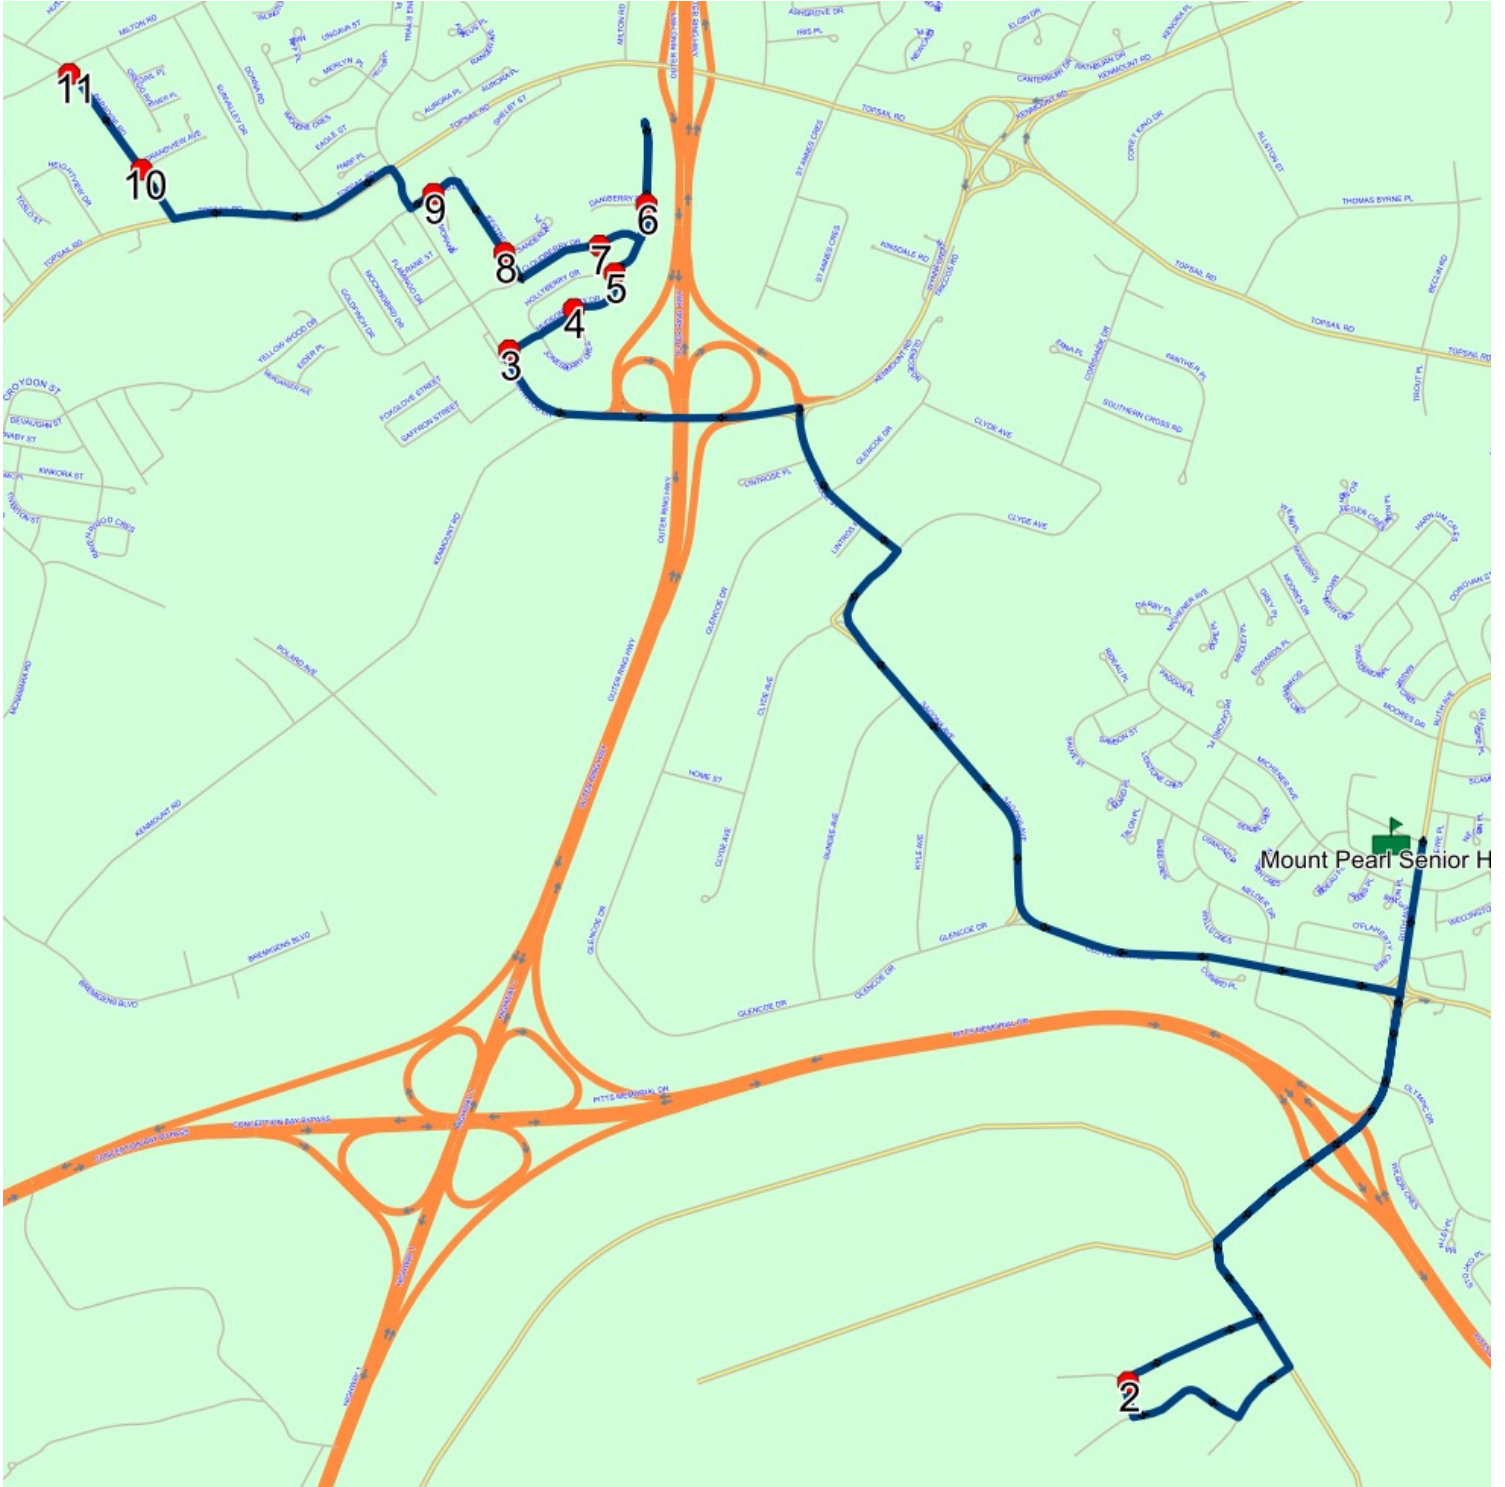

Route: 17-130-2 Run: 17-130-2 PM

Route: 17-130-2

Operator: Executive Taxi Ltd.

Vehicle: 17-130-2

Description:

Schools: Mount Pearl Senior High (311)

Run: 17-130-2 PM

Schools: Mount Pearl Senior High

#	Arrival	Departure	Description
1	2:45 PM	3:00 PM	Mount Pearl Senior High
2	3:06 PM		GALWAY BLVD; ST JOHNS & TERRY LANE; ST JOHNS
3	3:16 PM	3:17 PM	1 HUDSONBERRY DR
4	3:17 PM	3:18 PM	#13 Hudsonberry Dr
5	3:18 PM	3:19 PM	30 HUDSONBERRY DR
6	3:19 PM	3:20 PM	HOLLYBERRY DR; PARADISE & DANIBERRY PL; PARADISE
7	3:24 PM	3:25 PM	#42 Cloudberry Dr
8	3:25 PM	3:26 PM	Kestrel Dr @ Sanderling Pl
9	3:27 PM		KESTREL DR; PARADISE & CORMORANT PL; PARADISE
10	3:30 PM		PARADISE RD; PARADISE & GRANDVIEW AVE; PARADISE
11	3:31 PM		61 PARADISE RD; PARADISE; A1L

Route: 17-130-2 Run: 17-130-2 PM