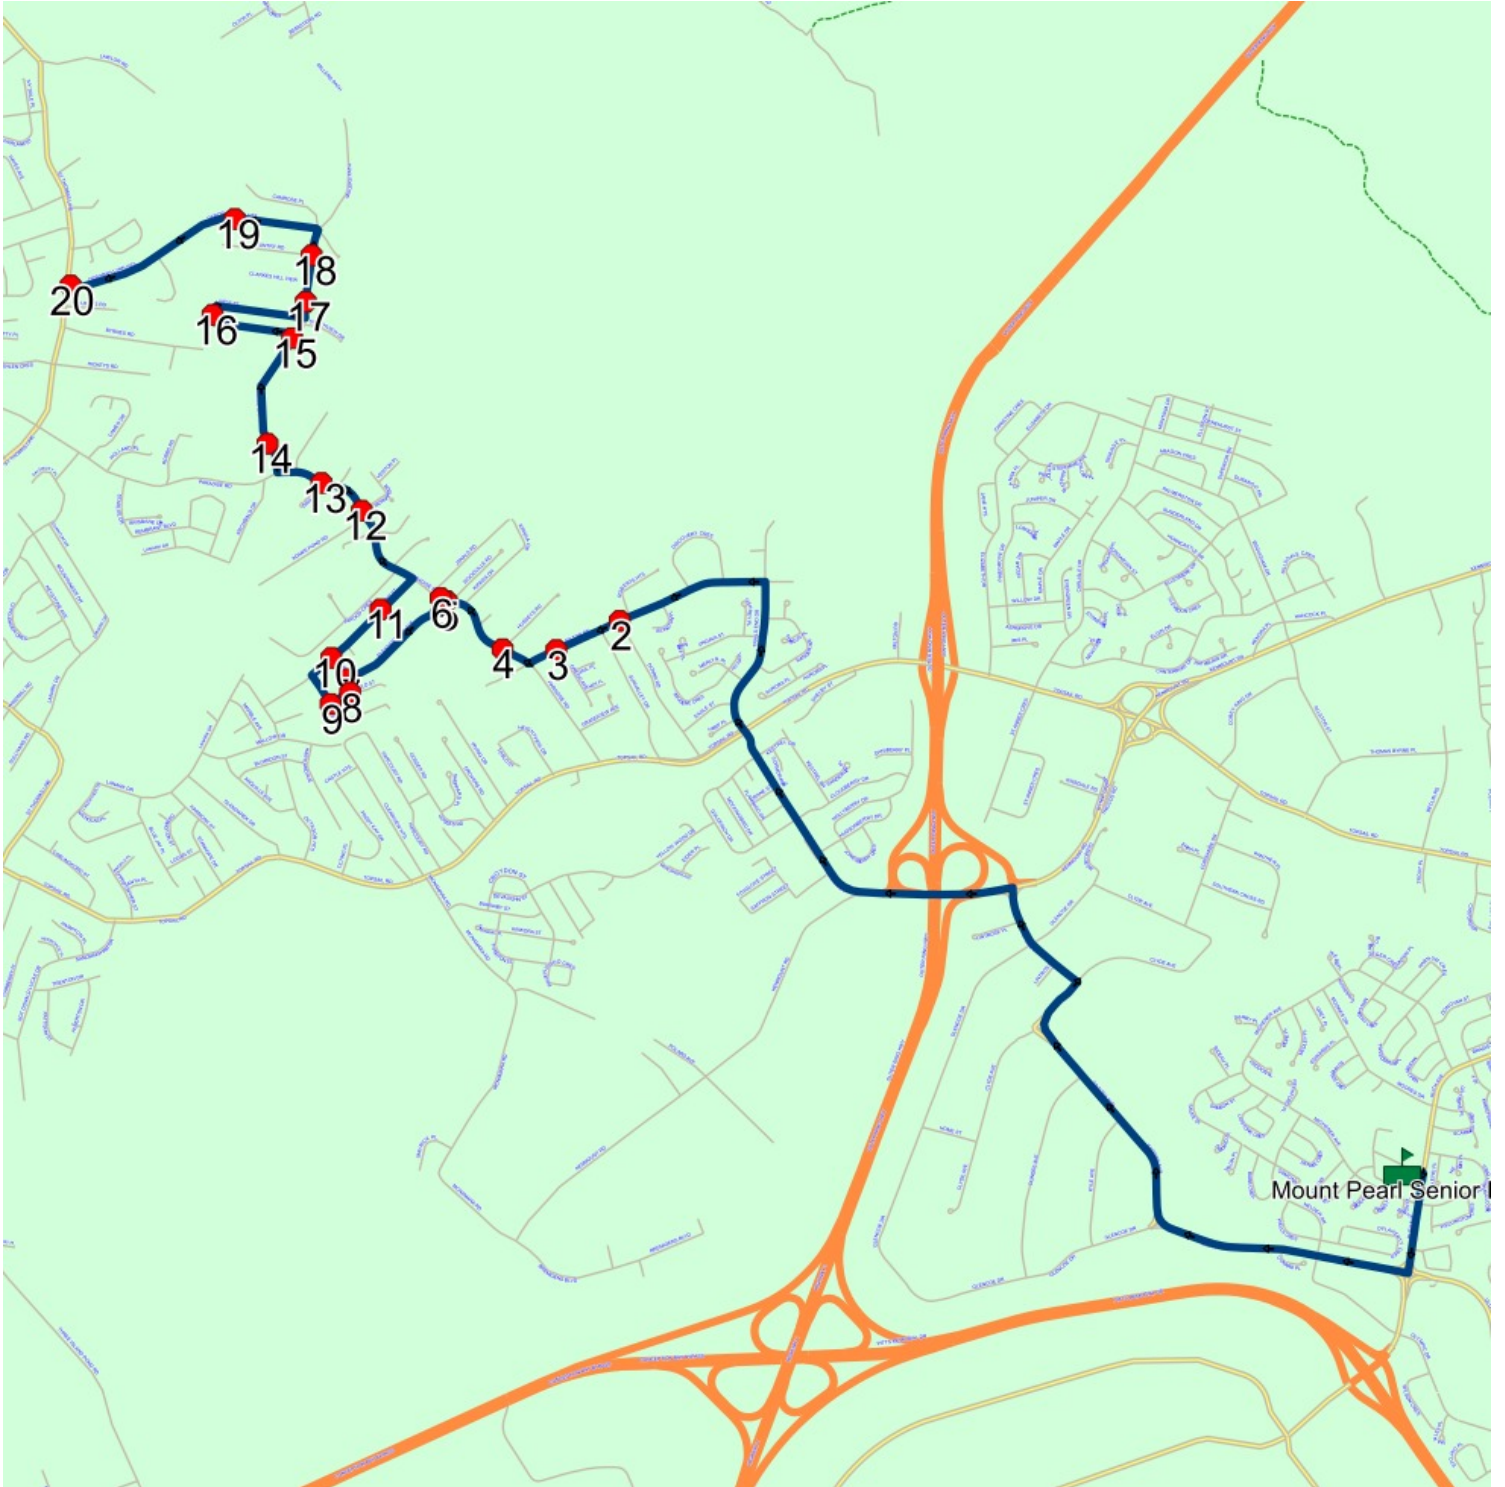

Route: 23-242-07 Run: 23-242-07B PM

Route: 23-242-07

Operator: Burse's Taxi Inc.

Vehicle: 23-242-07

Description:

Schools: Mount Pearl Senior High (311)

Run: 23-242-07B PM

Schools: Mount Pearl Senior High

: 2025-06-30

#	Arrival	Departure	Description
1	2:45 PM	3:00 PM	Mount Pearl Senior High
2	3:10 PM	3:11 PM	DONNA RD & MILTON RD
3	3:11 PM	3:12 PM	Milton Rd @ Gregg Ave
4	3:12 PM	3:13 PM	Paradise Rd @ Hussey's Rd
5	3:13 PM	3:14 PM	117 PARADISE RD
6	3:14 PM		Paradise Rd @ Pleasantview Ave
7	3:16 PM		Barchester St @ Pleasantview Ave
8	3:17 PM		BARCHESTER ST & LANCEFIELD ST
9	3:18 PM		LANCEFIELD ST; PARADISE & FRED W BROWN DR; PARADISE
10	3:19 PM	3:20 PM	STORMONT ST & BARCHESTER ST
11	3:20 PM	3:21 PM	22 STORMONT ST
12	3:22 PM	3:23 PM	Paradise Rd @ Bernard Dr
13	3:23 PM		PARADISE RD; PARADISE & DINA PL; PARADISE
14	3:24 PM	3:25 PM	11 CAMROSE DR
15	3:25 PM	3:26 PM	51 CAMROSE DR
16	3:27 PM		50 CLARKES HILLVIEW ST; PARADISE; A1L Effective: 2024-10-02
17	3:28 PM	3:29 PM	76 CAMROSE DR; PARADISE; A1L
18	3:29 PM	3:30 PM	Camrose Dr @ Country Rd
19	3:31 PM		81 DEBORAH LYNN HTS; PARADISE; A1L
20	3:32 PM		MAILBOXES NEAR ST THOMAS LINE & DEBORAH LYNN HTS

Route: 23-242-07 Run: 23-242-07B PM