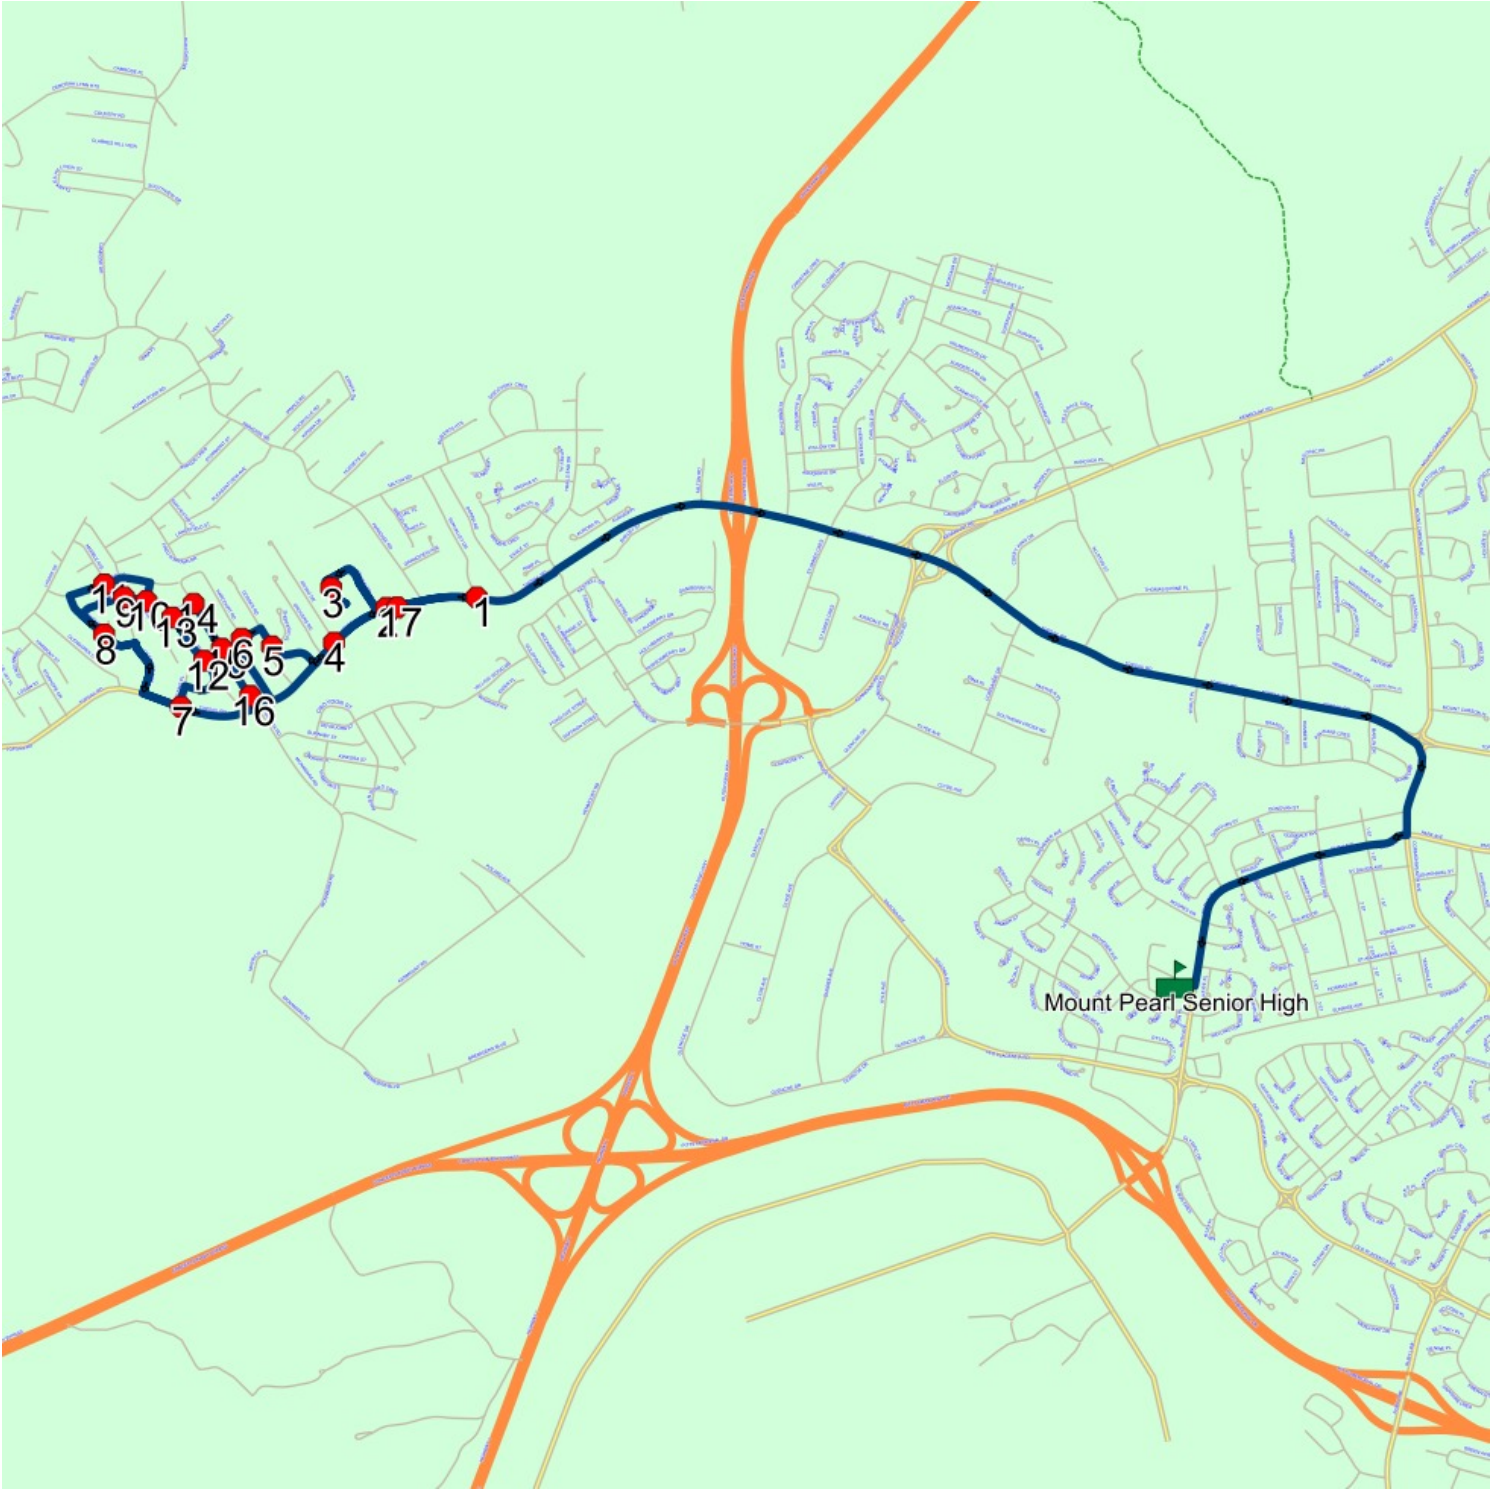

Route: 15-040-7 Run: 15-040-7 AM

Route: 15-040-7 Operator: Dave Gulliver Cabs Ltd.

Vehicle: 15-040-7

Description:

Schools: Mount Pearl Senior High (311)

Run: 15-040-7 AM

Schools: Mount Pearl Senior High

Effective: 2024-09-01 : 2025-06-30

#	Arrival	Departure	Description
1	8:00 AM	8:01 AM	TOPSAIL RD & SUNVALLEY DR
2	8:01 AM	8:02 AM	#1520 Topsail Rd
3		8:06 AM	27 TOSLO ST; PARADISE; A1L
4	8:07 AM	8:08 AM	TOPSAIL RD & IRVING DR
5	8:08 AM	8:09 AM	GOSSES RD & SHEPPARD PL
6		8:10 AM	HARCOURT RD; PARADISE & GOSSES RD; PARADISE
7		8:12 AM	Topsail Rd @ Tilting Pl
8		8:14 AM	ANQUILLE AVE; PARADISE & MT GREGORY PL; PARADISE
9		8:15 AM	OCTAGON HTS & BLOMIDON ST
10	8:15 AM	8:16 AM	BLOMIDON ST; PARADISE & HARTLAND AVE; PARADISE
11	8:17 AM	8:18 AM	Mallow Dr @ Marble Ave
12	8:21 AM	8:22 AM	31 PADDY KAY DR (FIRE HYDRANT)
13		8:22 AM	PADDY KAY DR; PARADISE & CASTLE HTS; PARADISE (MAILBOXES)
14		8:23 AM	CASTLE HTS; PARADISE & CLEARVIEW HTS; PARADISE
15		8:24 AM	#38 Clearview Hts
16	8:24 AM	8:25 AM	10 CLEARVIEW HTS
17		8:26 AM	1541 TOPSAIL RD; PARADISE; A1L
18	8:35 AM	8:37 AM	Mount Pearl Senior High

Route: 15-040-7 Run: 15-040-7 AM