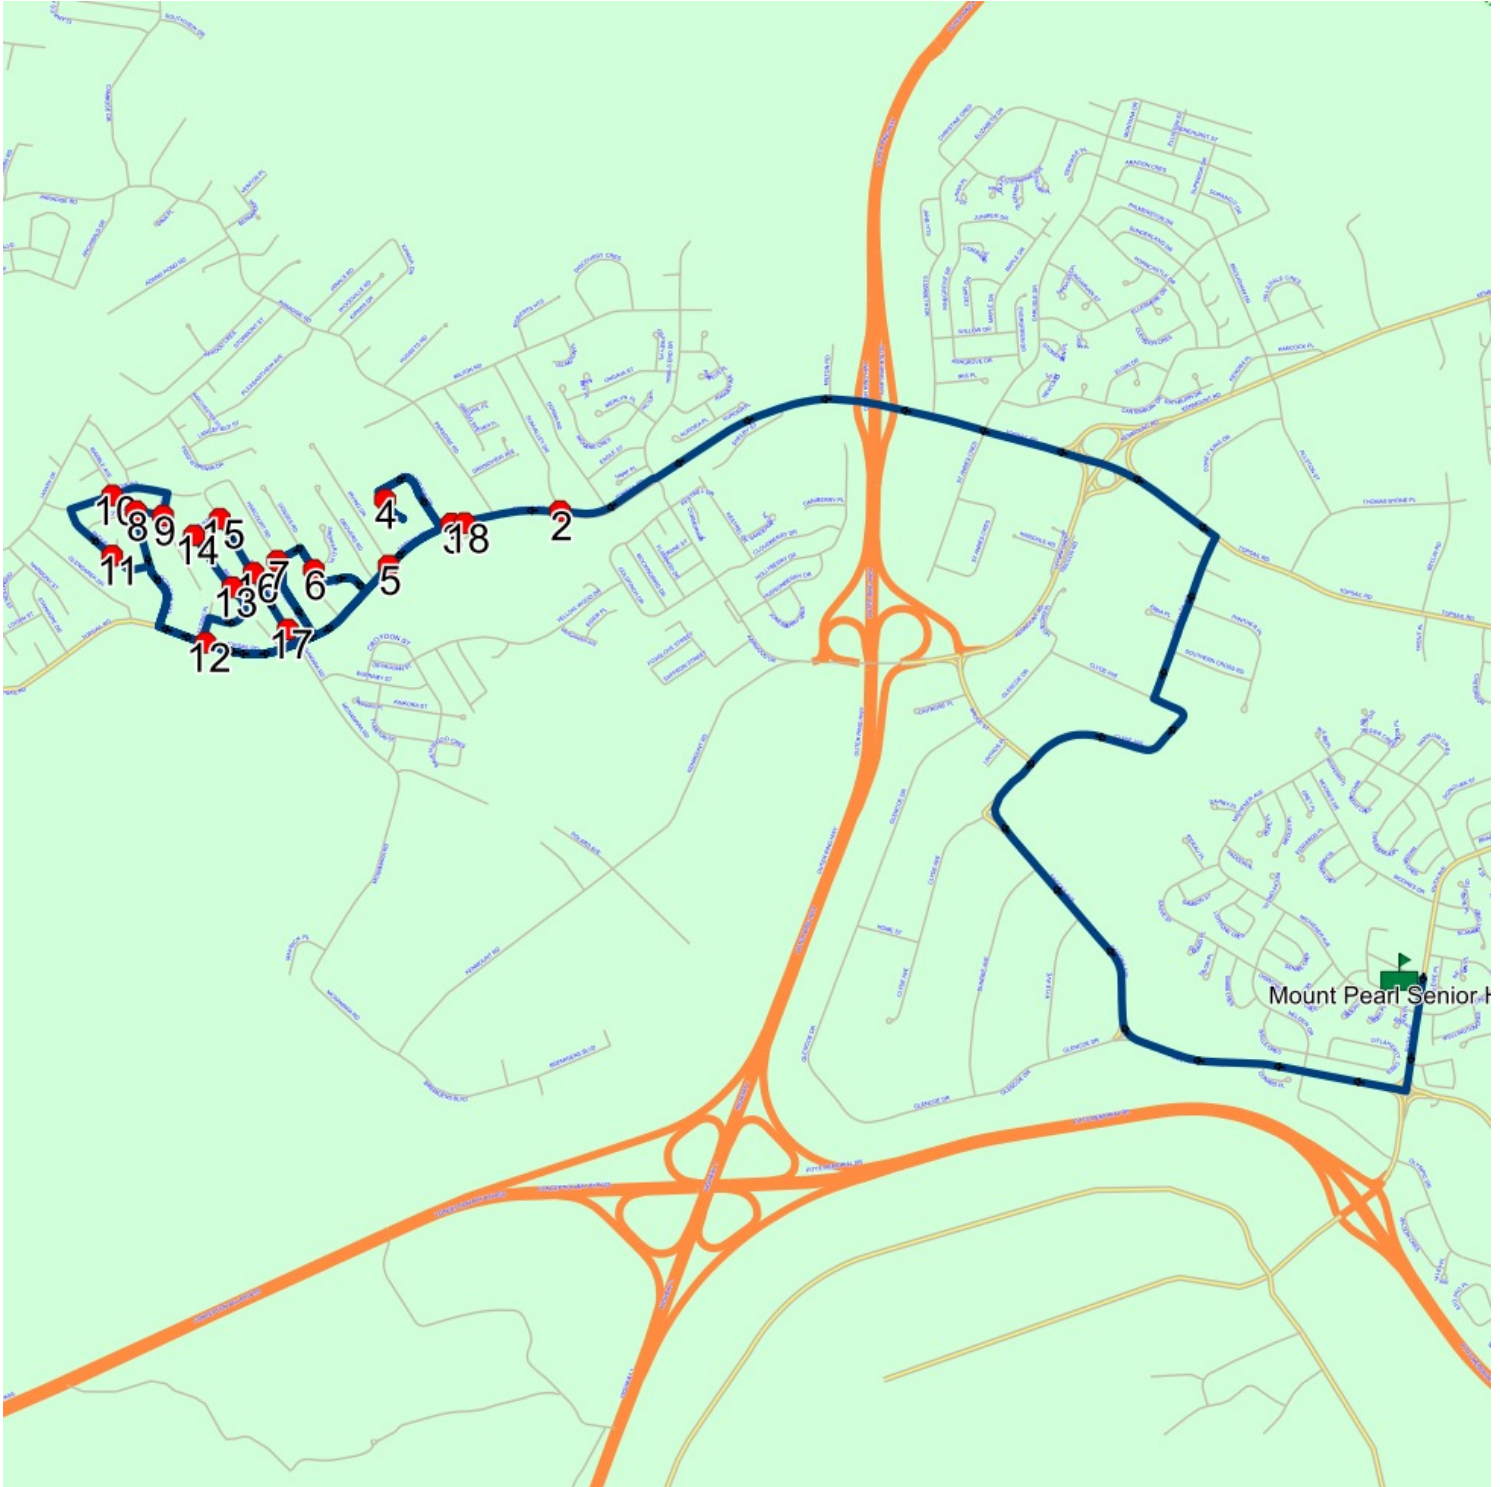

Route: 15-040-7 Run: 15-040-7 PM

Route: 15-040-7 Operator: Dave Gulliver Cabs Ltd.

Vehicle: 15-040-7

Description:

Schools: Mount Pearl Senior High (311)

Run: 15-040-7 PM

Schools: Mount Pearl Senior High

Effective: 2024-09-01 : 2025-06-30

#	Arrival	Departure	Description
1	2:45 PM	3:00 PM	Mount Pearl Senior High
2	3:09 PM	3:10 PM	TOPSAIL RD & SUNVALLEY DR
3	3:10 PM	3:11 PM	#1520 Topsail Rd
4	3:12 PM		27 TOSLO ST; PARADISE; A1L
5	3:16 PM	3:17 PM	TOPSAIL RD & IRVING DR
6	3:18 PM	3:19 PM	GOSSES RD & SHEPPARD PL
7	3:19 PM		HARCOURT RD; PARADISE & GOSSES RD; PARADISE
8	3:22 PM		OCTAGON HTS & BLOMIDON ST
9	3:23 PM		BLOMIDON ST; PARADISE & HARTLAND AVE; PARADISE
10	3:25 PM		Mallow Dr @ Marble Ave
11	3:26 PM	3:27 PM	ANQUILLE AVE; PARADISE & MT GREGORY PL; PARADISE
12	3:31 PM	3:32 PM	Topsail Rd @ Tilting Pl
13	3:33 PM	3:34 PM	31 PADDY KAY DR (FIRE HYDRANT)
14	3:34 PM		PADDY KAY DR; PARADISE & CASTLE HTS; PARADISE (MAILBOXES)
15	3:35 PM		CASTLE HTS; PARADISE & CLEARVIEW HTS; PARADISE
16	3:36 PM		#38 Clearview Hts
17	3:37 PM		10 CLEARVIEW HTS
18	3:39 PM		1541 TOPSAIL RD; PARADISE; A1L

Route: 15-040-7 Run: 15-040-7 PM