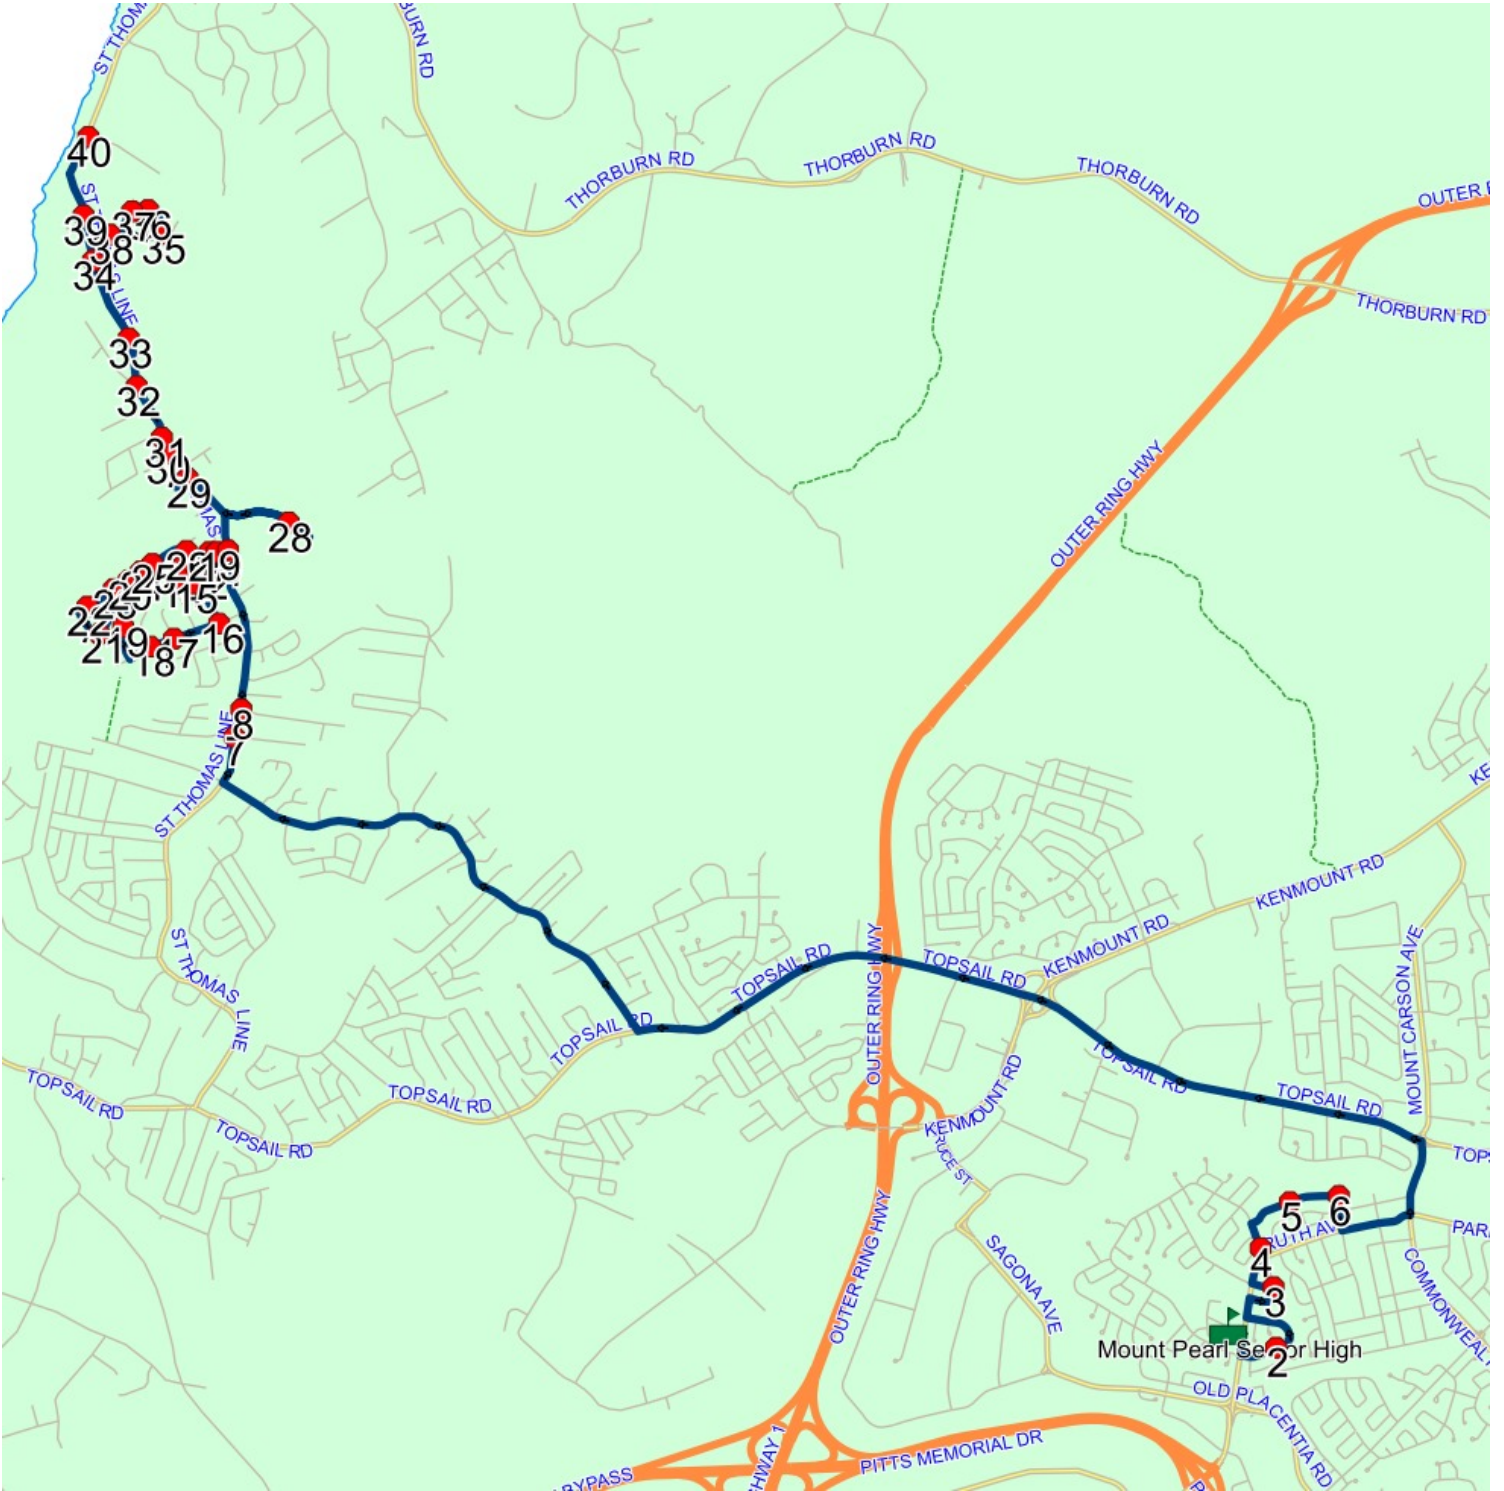

Route: 23-242-09 Run: 23-242-09 PM

Route: 23-242-09

Operator: Burse's Taxi Inc.

Vehicle: 23-242-09

Description:

Schools: Mount Pearl Senior High (311)

Run: 23-242-09 PM

Schools: Mount Pearl Senior High

Effective: 2024-09-01

: 2025-06-30

#	Arrival	Departure	Description
1	2:45 PM	3:00 PM	Mount Pearl Senior High
2	3:01 PM	3:02 PM	LINDBURGH CRES; MOUNT PEARL & WELLINGTON CRES; MOUNT PEARL
3	3:05 PM		GILLESPIE PL; MOUNT PEARL & SCAMMELL CRES; MOUNT PEARL
4	3:06 PM	3:07 PM	MICHENER AVE; MOUNT PEARL & MASSEY CRES; MOUNT PEARL
5	3:08 PM		DONOVAN ST; MOUNT PEARL & SEARS ST; MOUNT PEARL
6	3:09 PM		ROOSEVELT AVE; MOUNT PEARL & DONOVAN ST; MOUNT PEARL
7	3:22 PM	3:23 PM	ST THOMAS LINE; PARADISE & HICKEYS RD; PARADISE
8	3:23 PM	3:24 PM	ST THOMAS LINE & BYRNES RD
9	3:24 PM		ST THOMAS LINE & SEASCAPE DR
10	3:25 PM	3:26 PM	SEASCAPE DR & IVY DALE PL
11	3:26 PM		3 FAIRLANE ST
12	3:26 PM	3:27 PM	16 FAIRLANE ST
13	3:27 PM	3:28 PM	REARDON AVE & FAIRLANE ST
14	3:28 PM	3:29 PM	REARDON AVE & HAYES AVE
15	3:29 PM		32 HAYES AVE
16	3:30 PM		PICCO DR & HAYES AVE
17	3:30 PM	3:31 PM	PICCO DR & LITTLE JOHN AVE
18	3:31 PM		PICCO DR & HOWARD AVE
19	3:32 PM		21 MORGAN AVE
20	3:33 PM		SEASCAPE DR; PARADISE & MORGAN AVE; PARADISE
21	3:34 PM		16 BEAUGART AVE; PARADISE; A1L
22	3:35 PM		SEASCAPE DR; PARADISE & DECATUR PL; PARADISE
23	3:36 PM		70 SEASCAPE DR; PARADISE; A1L
24	3:36 PM		SEASCAPE DR & HOWARD AVE
25	3:36 PM	3:37 PM	SEASCAPE DR & TOTTENHAM PL
26	3:37 PM	3:38 PM	MAILBOXES NEAR 26 SEASCAPE DR
27	3:38 PM		10 SEASCAPE DR
28	3:40 PM	3:41 PM	52 LAWLOR RD; PARADISE; A1L
29	3:45 PM		6 BEATRIX PL; PARADISE; A1L
30	3:48 PM		ST THOMAS LINE & FATHER LACEY PL
31	3:49 PM		ST THOMAS LINE; PARADISE & NEARY RD; PARADISE
32	3:49 PM		ST THOMAS LINE & WHELANS CRES
33	3:50 PM		507 ST THOMAS LINE
34	3:50 PM		551 ST THOMAS LINE
35	3:52 PM		ATLANTICA DR & LEGEND DR
36	3:52 PM	3:53 PM	ATLANTICA DR & NIAGARA PL
37	3:53 PM	3:54 PM	32 ATLANTICA DR
38	3:54 PM		12 ATLANTICA DR
39	3:55 PM		597 ST THOMAS LINE
40	3:56 PM		ST THOMAS LINE & STAPLETONS RD

Route: 23-242-09 Run: 23-242-09 PM