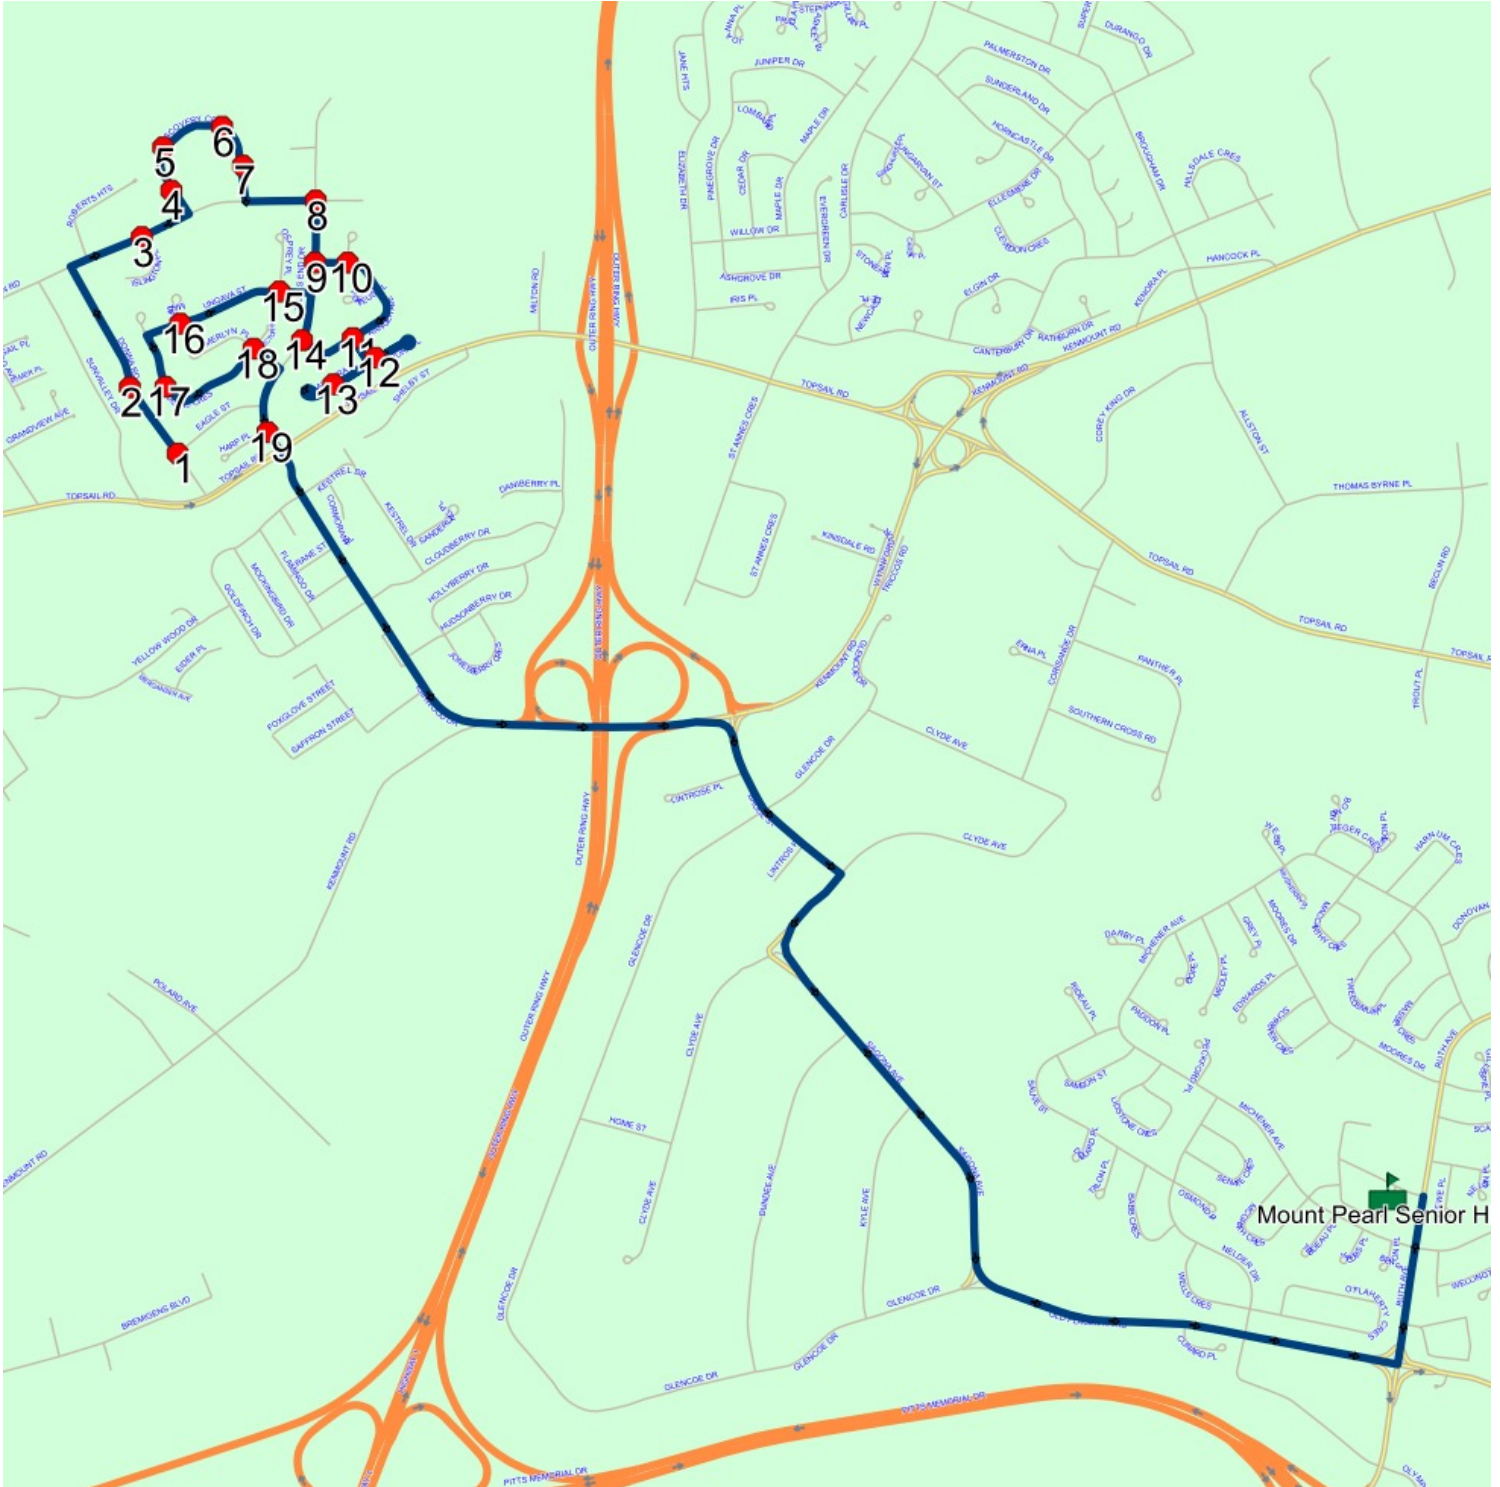

Route: 17-130-1 Run: 17-130-1 AM

Route: 17-130-1

Operator: Executive Taxi Ltd.

Vehicle: 17-130-1

Description:

Schools: Mount Pearl Senior High (311)

Run: 17-130-1 AM

Schools: Mount Pearl Senior High

: 2024-06-30

#	Arrival	Departure	Description	
1		8:06 AM	DONNA RD; PARADISE & EAGLE ST; PARADISE	Effective: 2024-09-11
2		8:07 AM	#23 Donna Rd	
3	8:08 AM	8:09 AM	Milton Rd @ Islington Pl	
4		8:10 AM	#62 Discovery Cres	
5	8:10 AM	8:11 AM	48 DISCOVERY CRES	
6		8:11 AM	#28 Discovery Cres	
7	8:11 AM	8:12 AM	#14 Discovery Cres	
8		8:13 AM	Milton Rd @ Trails End Dr	
9		8:14 AM	TRAILS END DR; PARADISE & RANGER AVE; PARADISE	
10	8:15 AM	8:16 AM	Ranger Ave @ Carrisbrooke Pl	
11		8:16 AM	Ranger Ave @ Aurora Pl	
12	8:18 AM	8:19 AM	7 AURORA PL	
13	8:19 AM	8:20 AM	36 AURORA PL	
14		8:21 AM	TRAILS END DR & RANGER AVE	
15	8:22 AM	8:23 AM	Ungava St @ Osprey Pl	
16		8:23 AM	Ungava St @ Mastiff Pl	
17	8:24 AM	8:25 AM	35 IMOGENE CRES; PARADISE; A1L	: 2025-06-30
18		8:25 AM	Imogene Cres @ Merlyn Pl	
19	8:26 AM	8:27 AM	Trails End Dr @ Harp Pl	
20	8:35 AM	8:38 AM	Mount Pearl Senior High	: 2025-06-30

Route: 17-130-1 Run: 17-130-1 AM