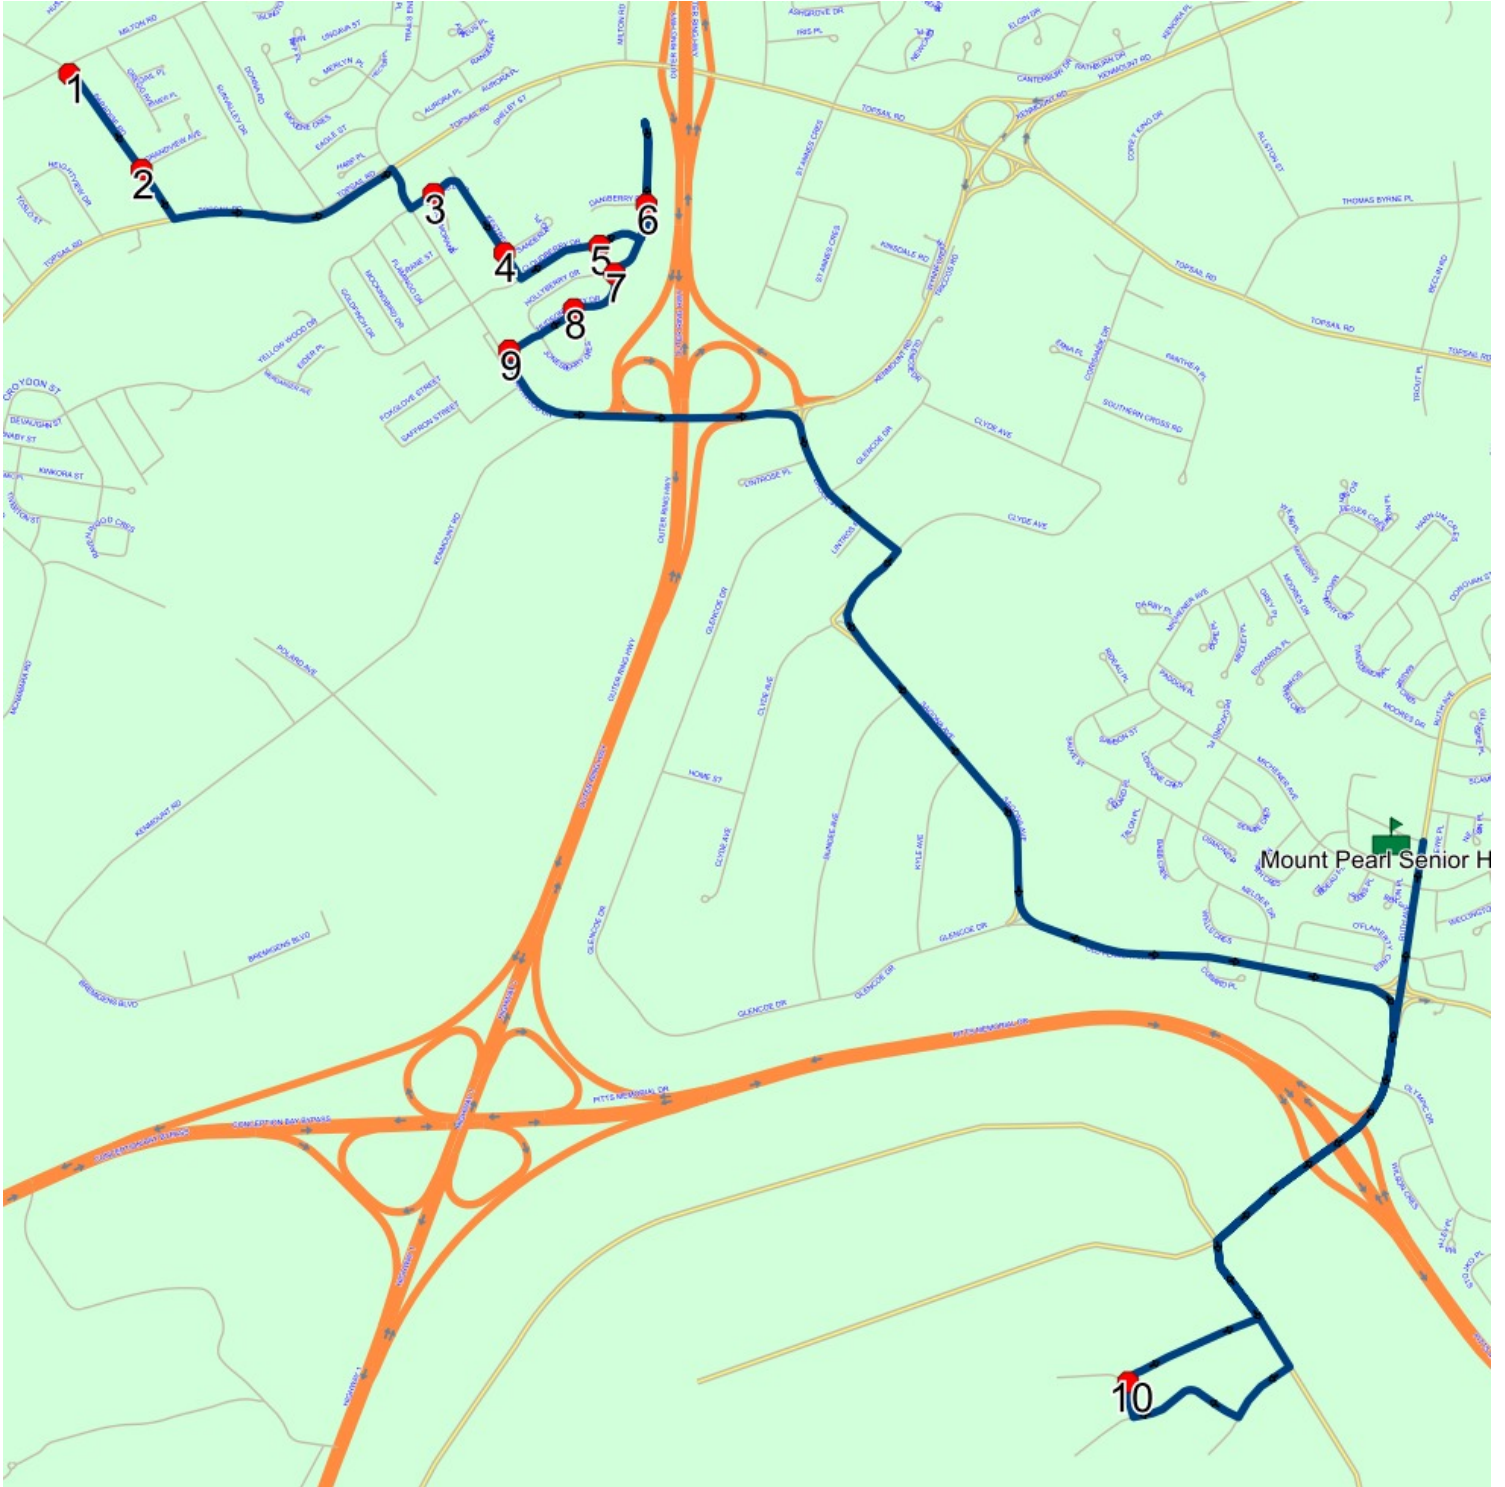

Route: 17-130-2 Run: 17-130-2 AM

Route: 17-130-2

Operator: Executive Taxi Ltd.

Vehicle: 17-130-2

Description:

Schools: Mount Pearl Senior High (311)

Run: 17-130-2 AM

Schools: Mount Pearl Senior High

#	Arrival	Departure	Description
1		8:02 AM	61 PARADISE RD; PARADISE; A1L
2		8:03 AM	PARADISE RD; PARADISE & GRANDVIEW AVE; PARADISE
3	8:08 AM	8:09 AM	KESTREL DR; PARADISE & CORMORANT PL; PARADISE
4	8:09 AM	8:10 AM	Kestrel Dr @ Sanderling Pl
5	8:11 AM	8:12 AM	#42 Cloudberry Dr
6	8:12 AM	8:13 AM	HOLLYBERRY DR; PARADISE & DANIBERRY PL; PARADISE
7	8:17 AM	8:18 AM	30 HUDSONBERRY DR
8	8:18 AM	8:19 AM	#13 Hudsonberry Dr
9	8:19 AM	8:20 AM	1 HUDSONBERRY DR
10		8:30 AM	GALWAY BLVD; ST JOHNS & TERRY LANE; ST JOHNS
11	8:35 AM	8:38 AM	Mount Pearl Senior High

Route: 17-130-2 Run: 17-130-2 AM