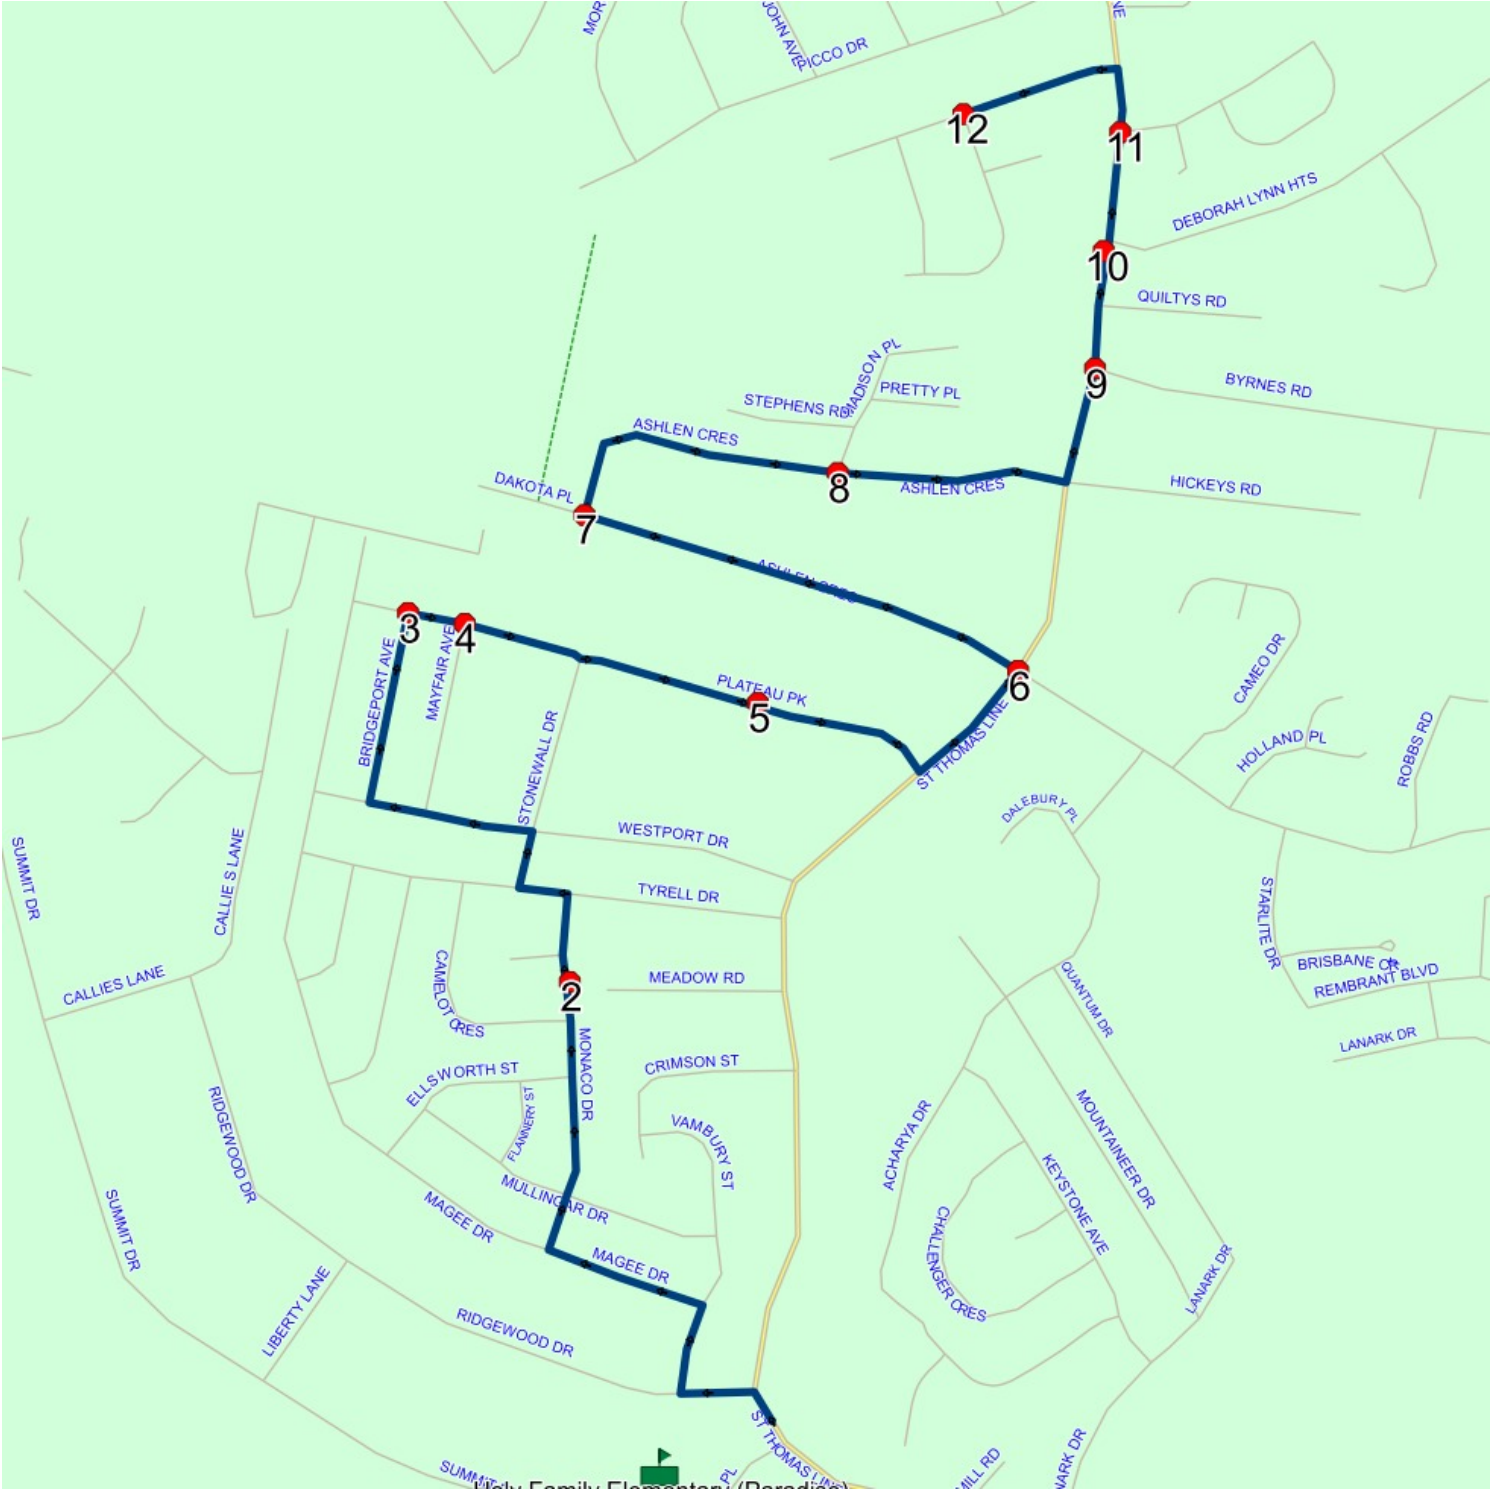

Route: 23-244-06 Run: 23-244-06 PM

Route: 23-244-06

Operator: Burse's Taxi Inc.

Vehicle: 23-244-06

Description:

Schools: Holy Family Elementary (Paradise) (318)

Run: 23-244-06 PM

Schools: Holy Family Elementary (Paradise)

Effective: 2024-09-01

#	Arrival	Departure	Description
1	3:00 PM	3:15 PM	Holy Family Elementary (Paradise)
2	3:18 PM		17 MONACO DR; PARADISE; A1L
3	3:21 PM		PLATEAU PK; PARADISE & BRIDGEPORT ST; PARADISE
4	3:22 PM		PLATEAU PK; PARADISE & MAYFAIR AVE; PARADISE
5	3:23 PM	3:24 PM	26 PLATEAU PK (FIRE HYDRANT)
6	3:25 PM	3:26 PM	ST THOMAS LINE & PARADISE RD
7	3:27 PM	3:28 PM	ASHLEN CRES & DAKOTA PL
8	3:29 PM		ASHLEN CRES & MADISON PL
9	3:30 PM	3:31 PM	ST THOMAS LINE & BYRNES RD
10	3:31 PM	3:32 PM	255 ST THOMAS LINE
11	3:32 PM	3:33 PM	ST THOMAS LINE; PARADISE & JOHNATHAN DR; PARADISE
12	3:34 PM	3:35 PM	PHOENIX DR; PARADISE & KEMBLE AVE; PARADISE

Effective: 2024-09-11

Route: 23-244-06 Run: 23-244-06 PM