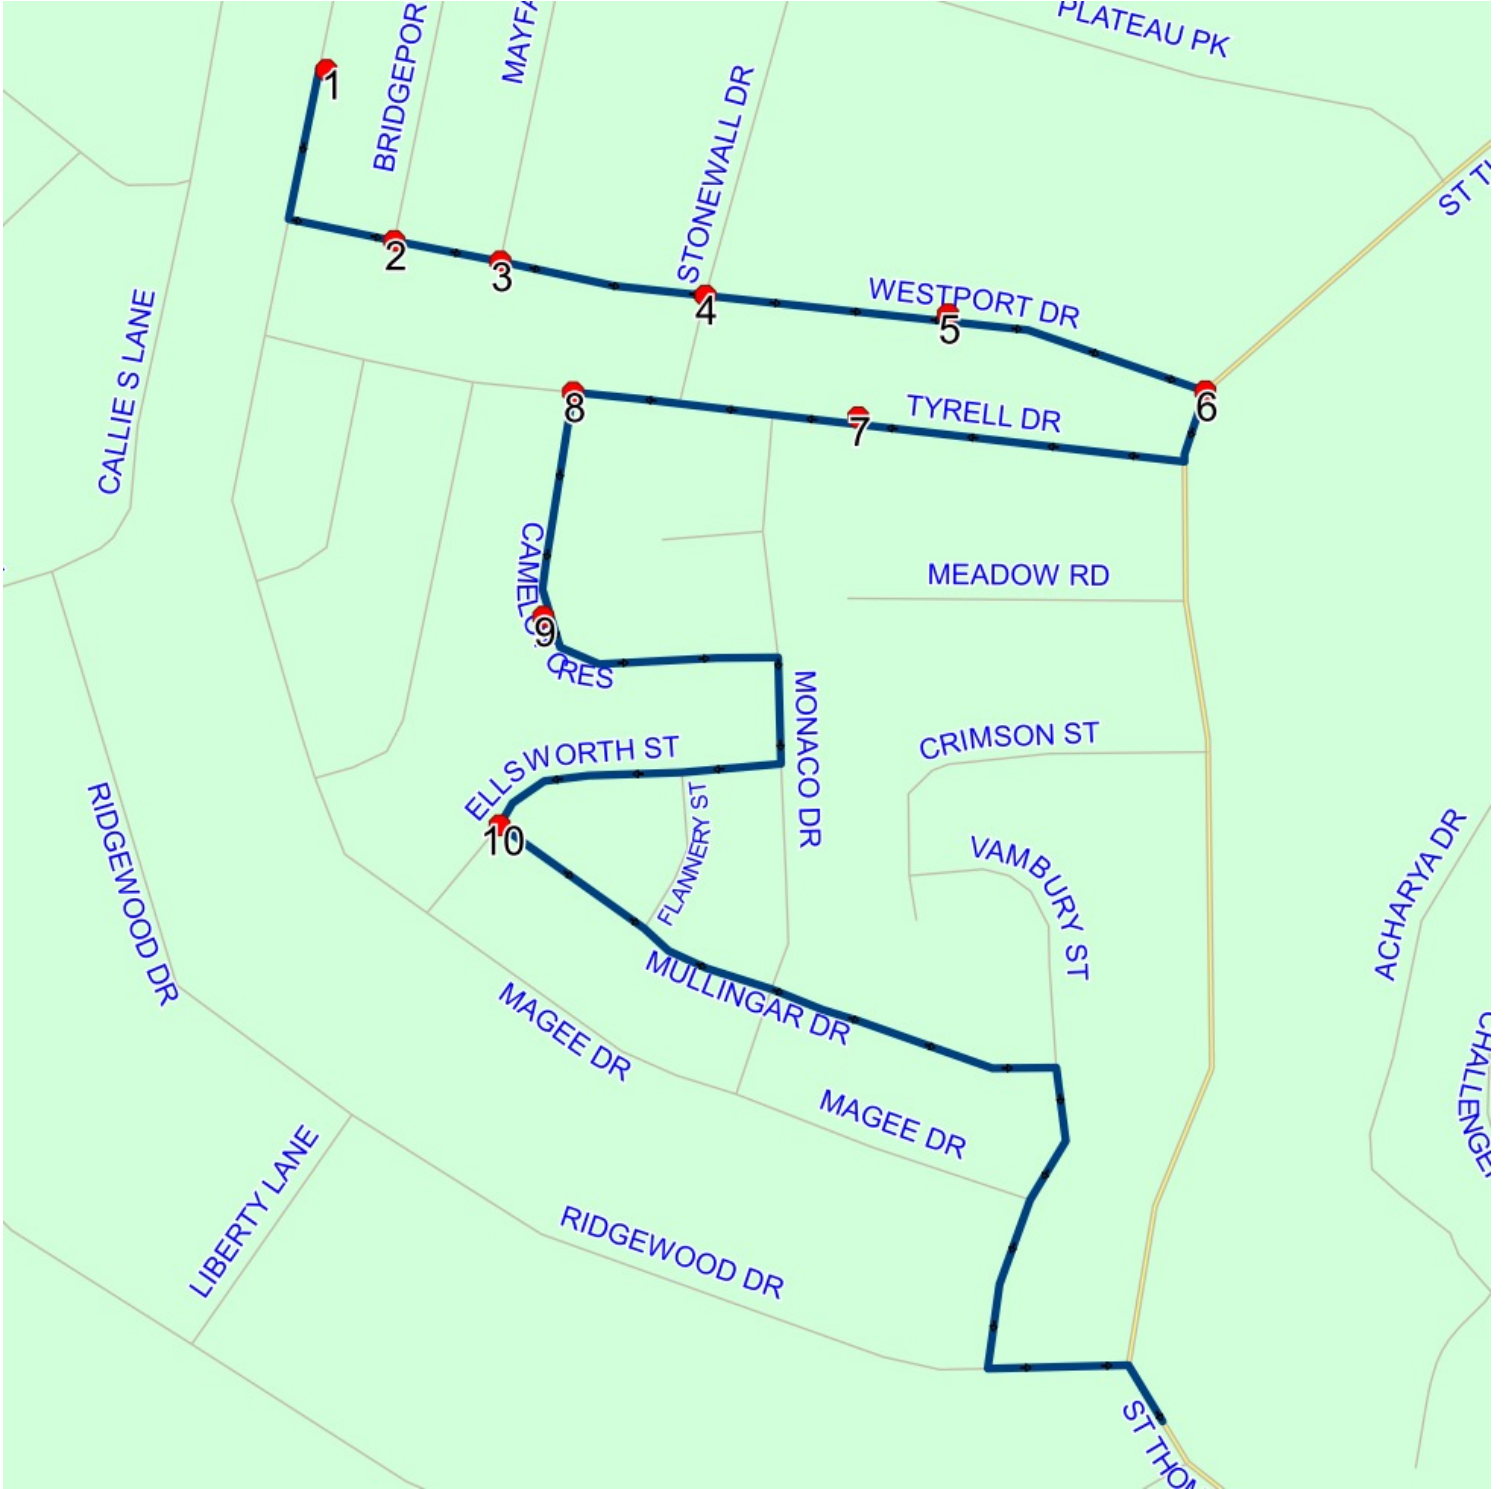

Run: 23-169-13B PM

Schools: Holy Family Elementary (Paradise) :

2028-06-30

#	Arrival	Departure	Description
1	3:00 PM	3:15 PM	Holy Family Elementary (Paradise)
2	3:16 PM	3:17 PM	69 SUMMIT DR; PARADISE; A1L
3	3:17 PM	3:18 PM	LIBERTY LANE; PARADISE & SUMMIT DR; PARADISE
4	3:18 PM	3:19 PM	161 SUMMIT DR; PARADISE; A1L
5	3:20 PM	3:21 PM	97 RIDGEWOOD DR; PARADISE; A1L
6	3:21 PM	3:22 PM	RIDGEWOOD DR; PARADISE & LIBERTY LANE; PARADISE
7	3:24 PM	3:25 PM	MAGEE DR; PARADISE & ELLSWORTH ST; PARADISE
8	3:25 PM	3:26 PM	MERCURY ST; PARADISE & MAGEE DR; PARADISE
9	3:28 PM	3:29 PM	MONACO DR; PARADISE & FAIRMONT PL; PARADISE

Route: 23-169-13 Run: 23-169-13B PM

Route: 23-244-01 Run: 23-244-01 AM

Route: 23-244-01

Operator: Burse's Taxi Inc.

Vehicle: 23-244-01

Description:

Schools: Holy Family Elementary (Paradise) (318)

Run: 23-244-01 AM

Schools: Holy Family Elementary (Paradise)

Effective: 2024-09-01

: 2025-06-30

#	Arrival	Departure	Description
1	8:25 AM	8:26 AM	130 MAGEE DR; PARADISE; A1L
2		8:27 AM	BRIDGEPORT ST; PARADISE & WESTPORT DR; PARADISE
3		8:28 AM	MAYFAIR AVE; PARADISE & WESTPORT DR; PARADISE
4	8:28 AM	8:29 AM	STONEWALL DR; PARADISE & WESTPORT DR; PARADISE
5	8:29 AM	8:30 AM	22 WESTPORT DR : 2026-06-30
6	8:30 AM	8:31 AM	ST THOMAS LINE; PARADISE & WESTPORT DR; PARADISE
7	8:31 AM	8:32 AM	28 TYRELL DR; PARADISE; A1L
8	8:32 AM	8:33 AM	TYRELL DR; PARADISE & CAMELOT CRES; PARADISE
9		8:34 AM	16 CAMELOT CRES; PARADISE; A1L
10	8:35 AM	8:36 AM	ELLSWORTH ST; PARADISE & MULLINGAR DR; PARADISE
11	8:40 AM	8:43 AM	Holy Family Elementary (Paradise) : 2026-06-30

Route: 23-244-01 Run: 23-244-01 AM

Route: 23-244-01 Run: 23-244-01 PM

Route: 23-244-01

Operator: Burseys's Taxi Inc.

Vehicle: 23-244-01

Description:

Schools: Holy Family Elementary (Paradise) (318)

Run: 23-244-01 PM