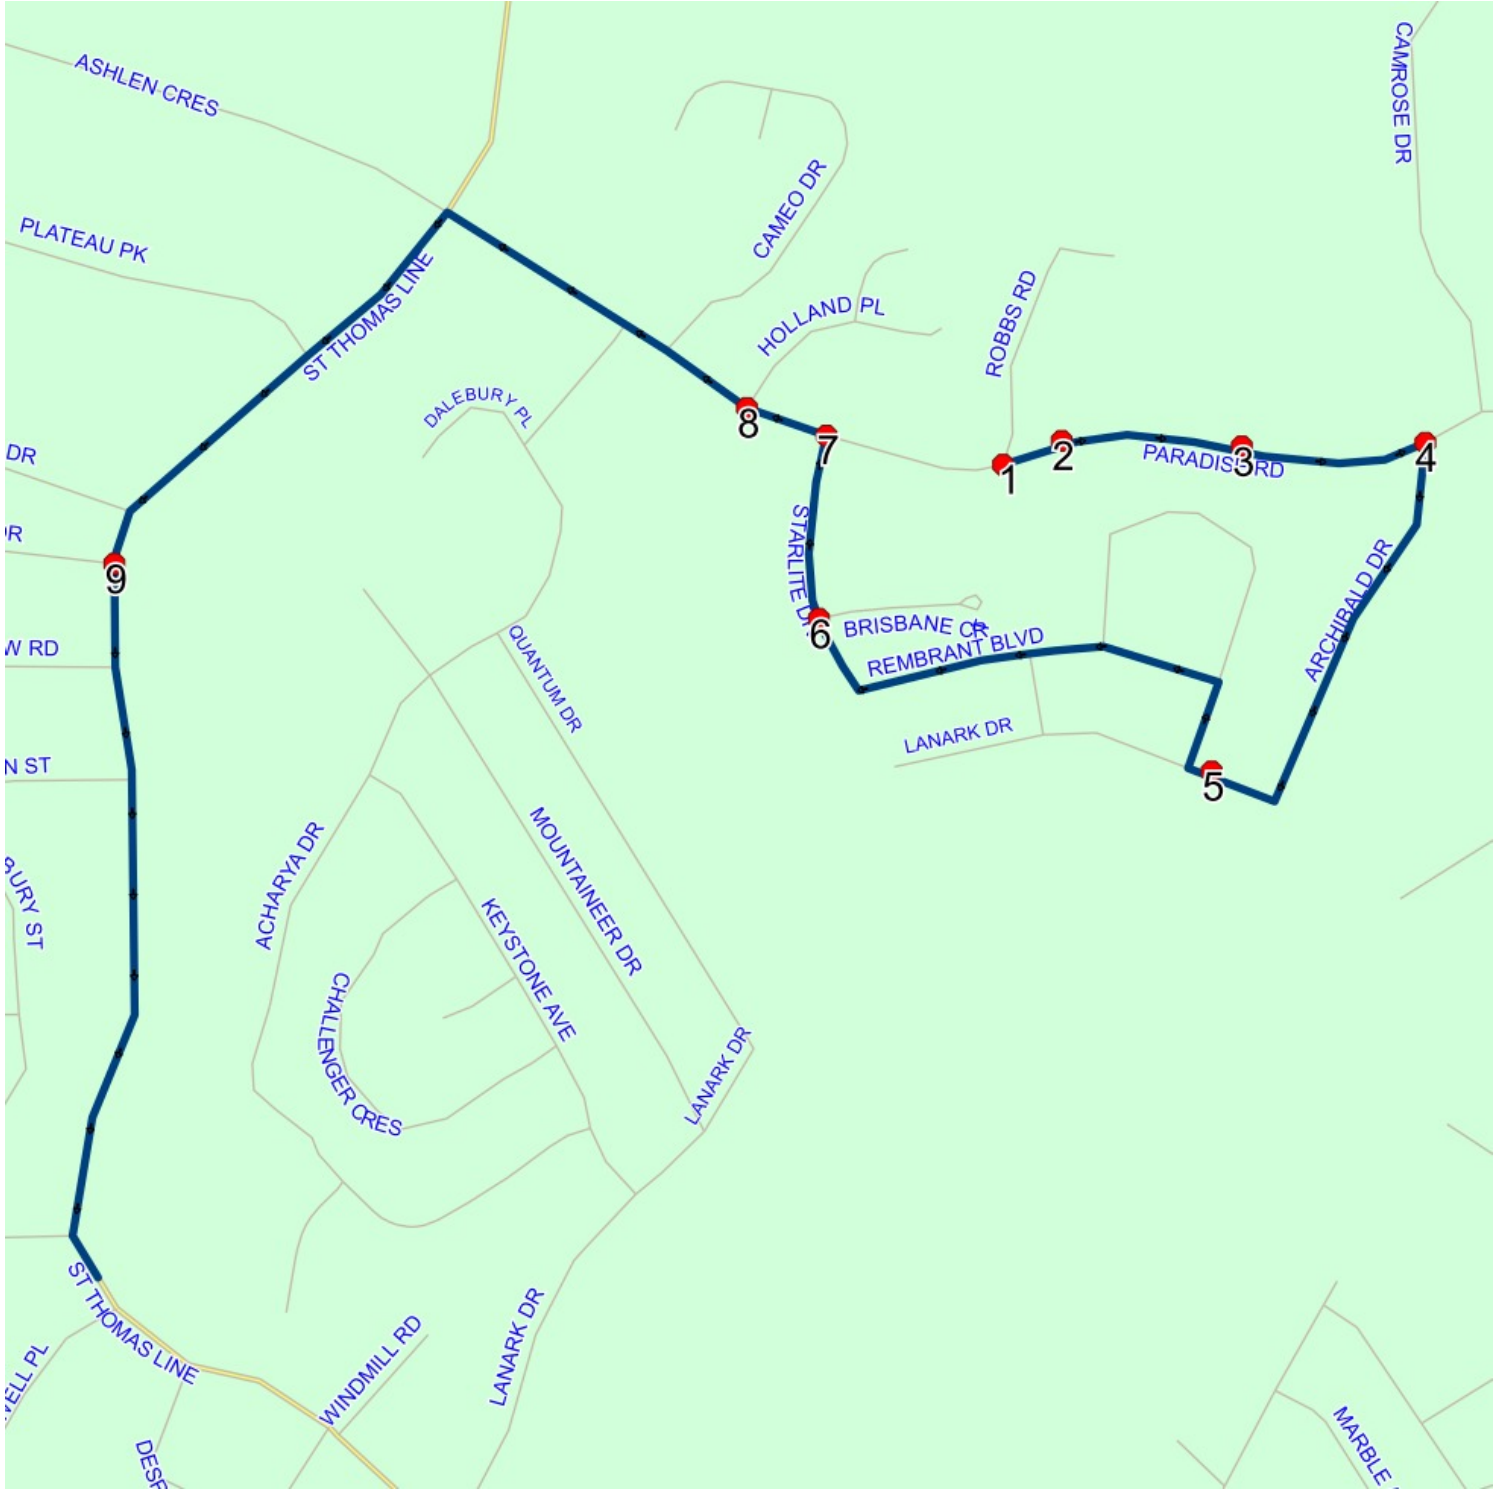

Route: 23-244-02 Run: 23-244-02 AM

Route: 23-244-02

Operator: Burse's Taxi Inc.

Vehicle: 23-244-02

Description:

Schools: Holy Family Elementary (Paradise) (318)

Run: 23-244-02 AM

Schools: Holy Family Elementary (Paradise)

Effective: 2024-09-01

: 2025-06-30

#	Arrival	Departure	Description
1		8:25 AM	PARADISE RD; PARADISE & ROBBS RD; PARADISE
2	8:25 AM	8:26 AM	294 PARADISE RD
3		8:26 AM	274 PARADISE RD
4		8:27 AM	PARADISE RD & ARCHIBALD DR
5	8:28 AM	8:29 AM	201 LANARK DR; PARADISE
6		8:31 AM	STARLITE DR & BRISBANE CRT
7		8:32 AM	PARADISE RD & STARLITE DR
8	8:33 AM	8:34 AM	PARADISE RD & HOLLAND PL
9		8:36 AM	ST THOMAS LINE; PARADISE & TYRELL DR; PARADISE
10	8:40 AM	8:43 AM	Holy Family Elementary (Paradise)

Route: 23-244-02 Run: 23-244-02 AM