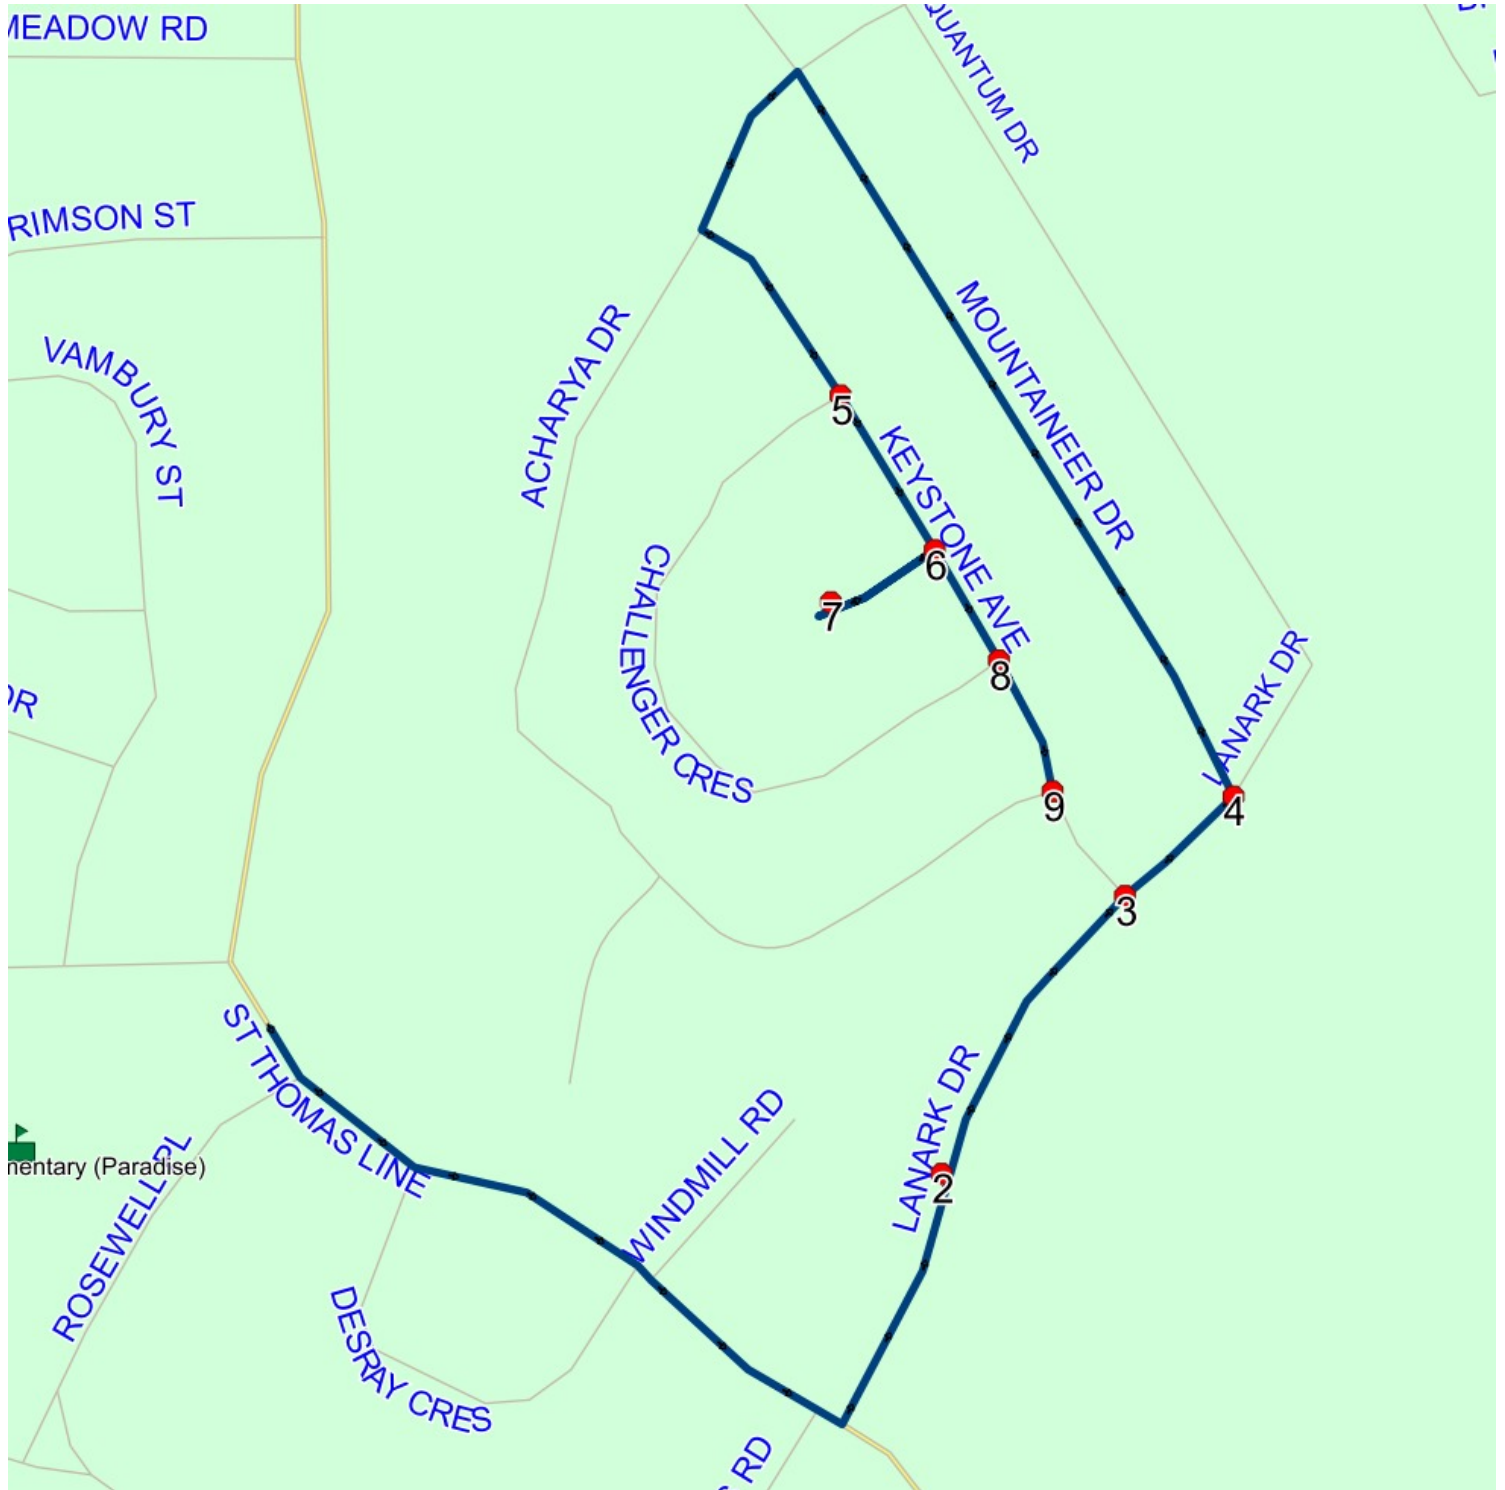

Route: 23-244-04 Run: 23-244-04 PM

Route: 23-244-05 Run: 23-244-05 AM

Route: 23-244-05

Operator: Burse's Taxi Inc.

Vehicle: 23-244-05

Description:

Schools: Holy Family Elementary (Paradise) (318)

Run: 23-244-05 AM

Schools: Holy Family Elementary (Paradise)

Effective: 2024-09-01

: 2025-06-30

#	Arrival	Departure	Description
1		8:27 AM	PARADISE RD & CAMEO DR
2		8:28 AM	ACHARYA DR & DALEBURY PL
3	8:29 AM	8:30 AM	ACHARYA DR & QUANTUM DR
4		8:32 AM	LANARK DR; PARADISE & QUANTUM DR; PARADISE
5	8:34 AM	8:35 AM	MOUNTAINEER DR & ACHARYA DR
6		8:36 AM	78 ACHARYA DR; PARADISE; A1L
7		8:37 AM	ACHARYA DR; PARADISE & COPPER CANYON CLOSE; PARADISE
8	8:40 AM	8:42 AM	Holy Family Elementary (Paradise)