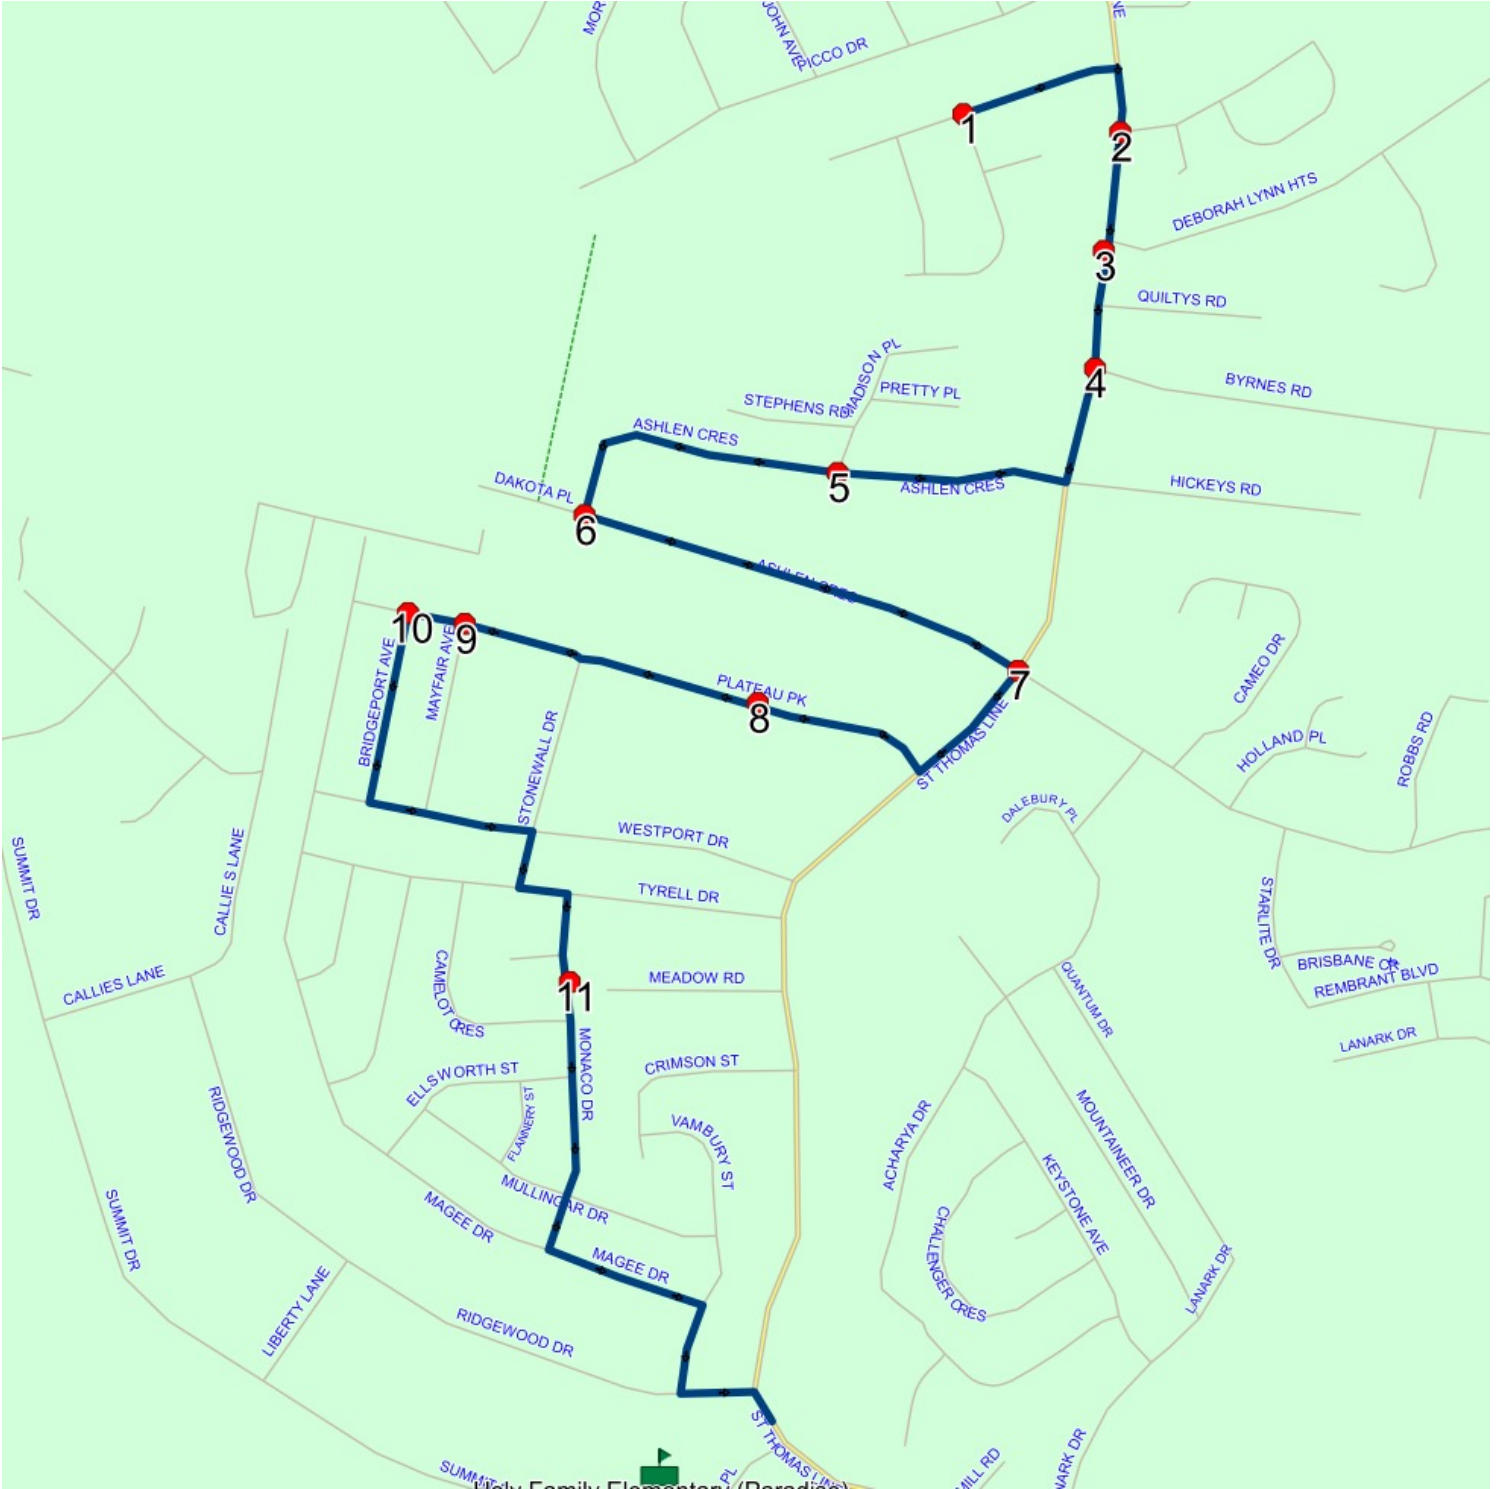

Route: 23-244-06 Run: 23-244-06 AM

Route: 23-244-06

Operator: Burse's Taxi Inc.

Vehicle: 23-244-06

Description:

Schools: Holy Family Elementary (Paradise) (318)

Run: 23-244-06 AM

Schools: Holy Family Elementary (Paradise)

Effective: 2024-09-01

#	Arrival	Departure	Description	
1	8:20 AM	8:21 AM	PHOENIX DR; PARADISE & KEMBLE AVE; PARADISE	Effective: 2024-09-11
2	8:22 AM	8:23 AM	ST THOMAS LINE; PARADISE & JOHNATHAN DR; PARADISE	
3		8:23 AM	255 ST THOMAS LINE	
4	8:23 AM	8:24 AM	ST THOMAS LINE & BYRNES RD	
5		8:25 AM	ASHLEN CRES; PARADISE & MADISON PL; PARADISE	
6	8:26 AM	8:27 AM	ASHLEN CRES & DAKOTA PL	
7		8:28 AM	ST THOMAS LINE & PARADISE RD	
8	8:29 AM	8:30 AM	26 PLATEAU PK (FIRE HYDRANT)	
9		8:31 AM	PLATEAU PK; PARADISE & MAYFAIR AVE; PARADISE	
10		8:32 AM	PLATEAU PK; PARADISE & BRIDGEPORT ST; PARADISE	
11	8:35 AM	8:36 AM	17 MONACO DR; PARADISE; A1L	
12	8:40 AM	8:43 AM	Holy Family Elementary (Paradise)	

Route: 23-244-06 Run: 23-244-06 AM