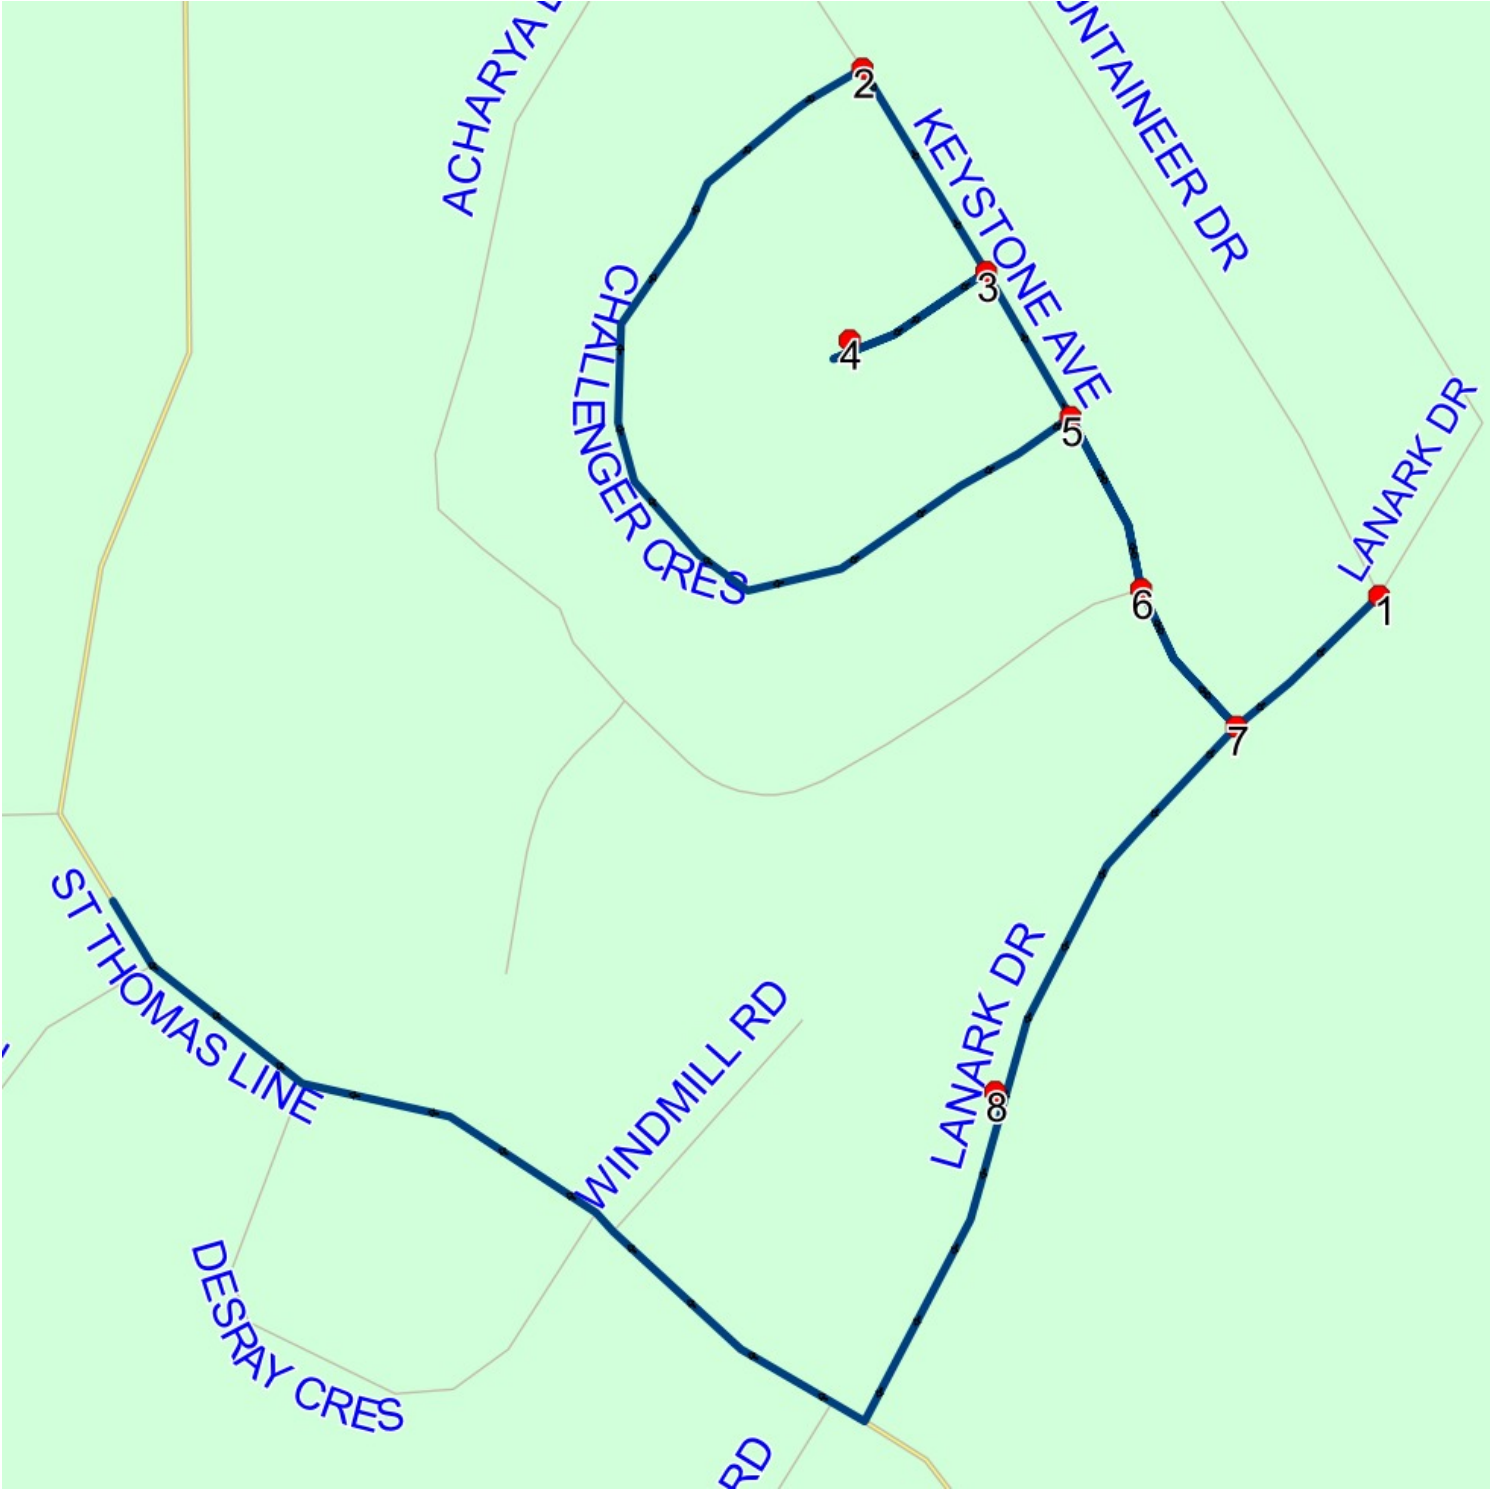

Route: 23-244-04 Run: 23-244-04 AM

Route: 23-244-04 Run: 23-244-04 PM

Route: 23-244-04

Operator: Burse's Taxi Inc.

Vehicle: 23-244-04

Description:

Schools: Holy Family Elementary (Paradise) (318)

Run: 23-244-04 PM

Schools: Holy Family Elementary

(Paradise) : 2025-06-30

#	Arrival	Departure	Description
1	3:00 PM	3:15 PM	Holy Family Elementary (Paradise)
2	3:17 PM	3:18 PM	17 LANARK DR; PARADISE; A1L Effective: 2024-10-09
3	3:18 PM	3:19 PM	LANARK DR; PARADISE & KEYSTONE AVE; PARADISE
4	3:19 PM	3:20 PM	LANARK DR; PARADISE & MOUNTAINEER DR; PARADISE
5	3:22 PM	3:23 PM	KEYSTONE AVE; PARADISE & CHALLENGER CRES; PARADISE
6	3:23 PM	3:24 PM	KEYSTONE AVE; PARADISE & REGAL PL; PARADISE
7	3:25 PM		10 REGAL PL; PARADISE; A1L : 2026-06-30
8	3:28 PM	3:29 PM	KEYSTONE AVE; PARADISE & CHALLENGER CRES; PARADISE
9	3:29 PM		KEYSTONE AVE; PARADISE & ACHARYA DR; PARADISE