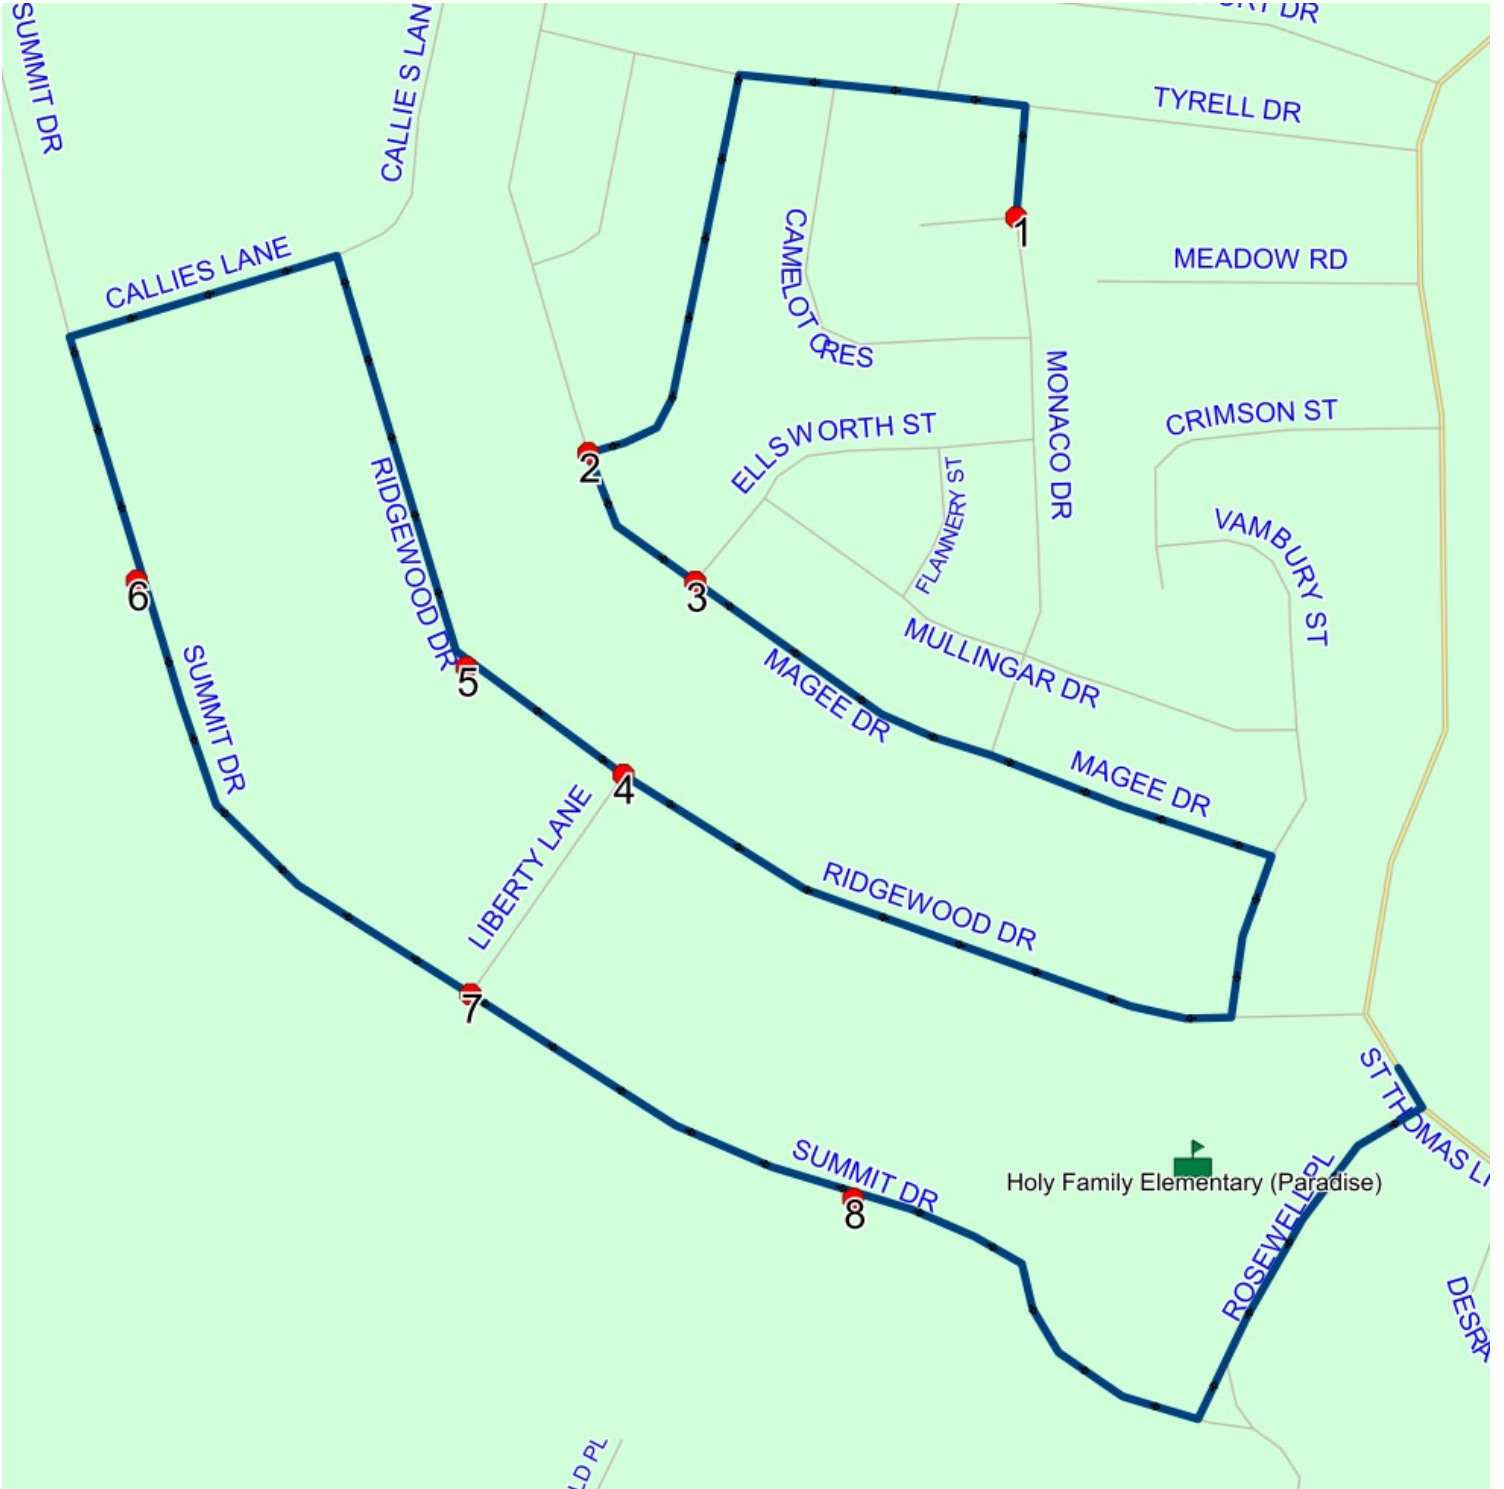

Route: 23-169-13 Run: 23-169-13B AM

Route: 23-169-13

Operator: Parsons and Sons Transportation Ltd.

Vehicle: 23-169-13

Description:

Schools: Holy Family Elementary (Paradise) (318)

Run: 23-169-13B AM

Schools: Holy Family Elementary (Paradise) :

2028-06-30

#	Arrival	Departure	Description
1	8:26 AM	8:27 AM	MONACO DR; PARADISE & FAIRMONT PL; PARADISE
2	8:28 AM	8:29 AM	MERCURY ST; PARADISE & MAGEE DR; PARADISE
3	8:30 AM	8:31 AM	MAGEE DR; PARADISE & ELLSWORTH ST; PARADISE
4	8:32 AM	8:33 AM	RIDGEWOOD DR; PARADISE & LIBERTY LANE; PARADISE
5	8:33 AM	8:34 AM	97 RIDGEWOOD DR; PARADISE; A1L
6		8:36 AM	161 SUMMIT DR; PARADISE; A1L
7		8:37 AM	LIBERTY LANE; PARADISE & SUMMIT DR; PARADISE
8		8:38 AM	69 SUMMIT DR; PARADISE; A1L
9	8:40 AM	8:43 AM	Holy Family Elementary (Paradise)

Route: 23-169-13 Run: 23-169-13B AM

Route: 23-169-13 Run: 23-169-13B PM

Route: 23-169-13

Operator: Parsons and Sons Transportation Ltd.

Vehicle: 23-169-13

Description:

Schools: Holy Family Elementary (Paradise) (318)

Run: 23-169-13B PM

Schools: Holy Family Elementary (Paradise) :

2028-06-30

#	Arrival	Departure	Description
1	3:00 PM	3:15 PM	Holy Family Elementary (Paradise)
2	3:16 PM	3:17 PM	69 SUMMIT DR; PARADISE; A1L
3	3:17 PM	3:18 PM	LIBERTY LANE; PARADISE & SUMMIT DR; PARADISE
4	3:18 PM	3:19 PM	161 SUMMIT DR; PARADISE; A1L
5	3:20 PM	3:21 PM	97 RIDGEWOOD DR; PARADISE; A1L
6	3:21 PM	3:22 PM	RIDGEWOOD DR; PARADISE & LIBERTY LANE; PARADISE
7	3:24 PM	3:25 PM	MAGEE DR; PARADISE & ELLSWORTH ST; PARADISE
8	3:25 PM	3:26 PM	MERCURY ST; PARADISE & MAGEE DR; PARADISE
9	3:28 PM	3:29 PM	MONACO DR; PARADISE & FAIRMONT PL; PARADISE