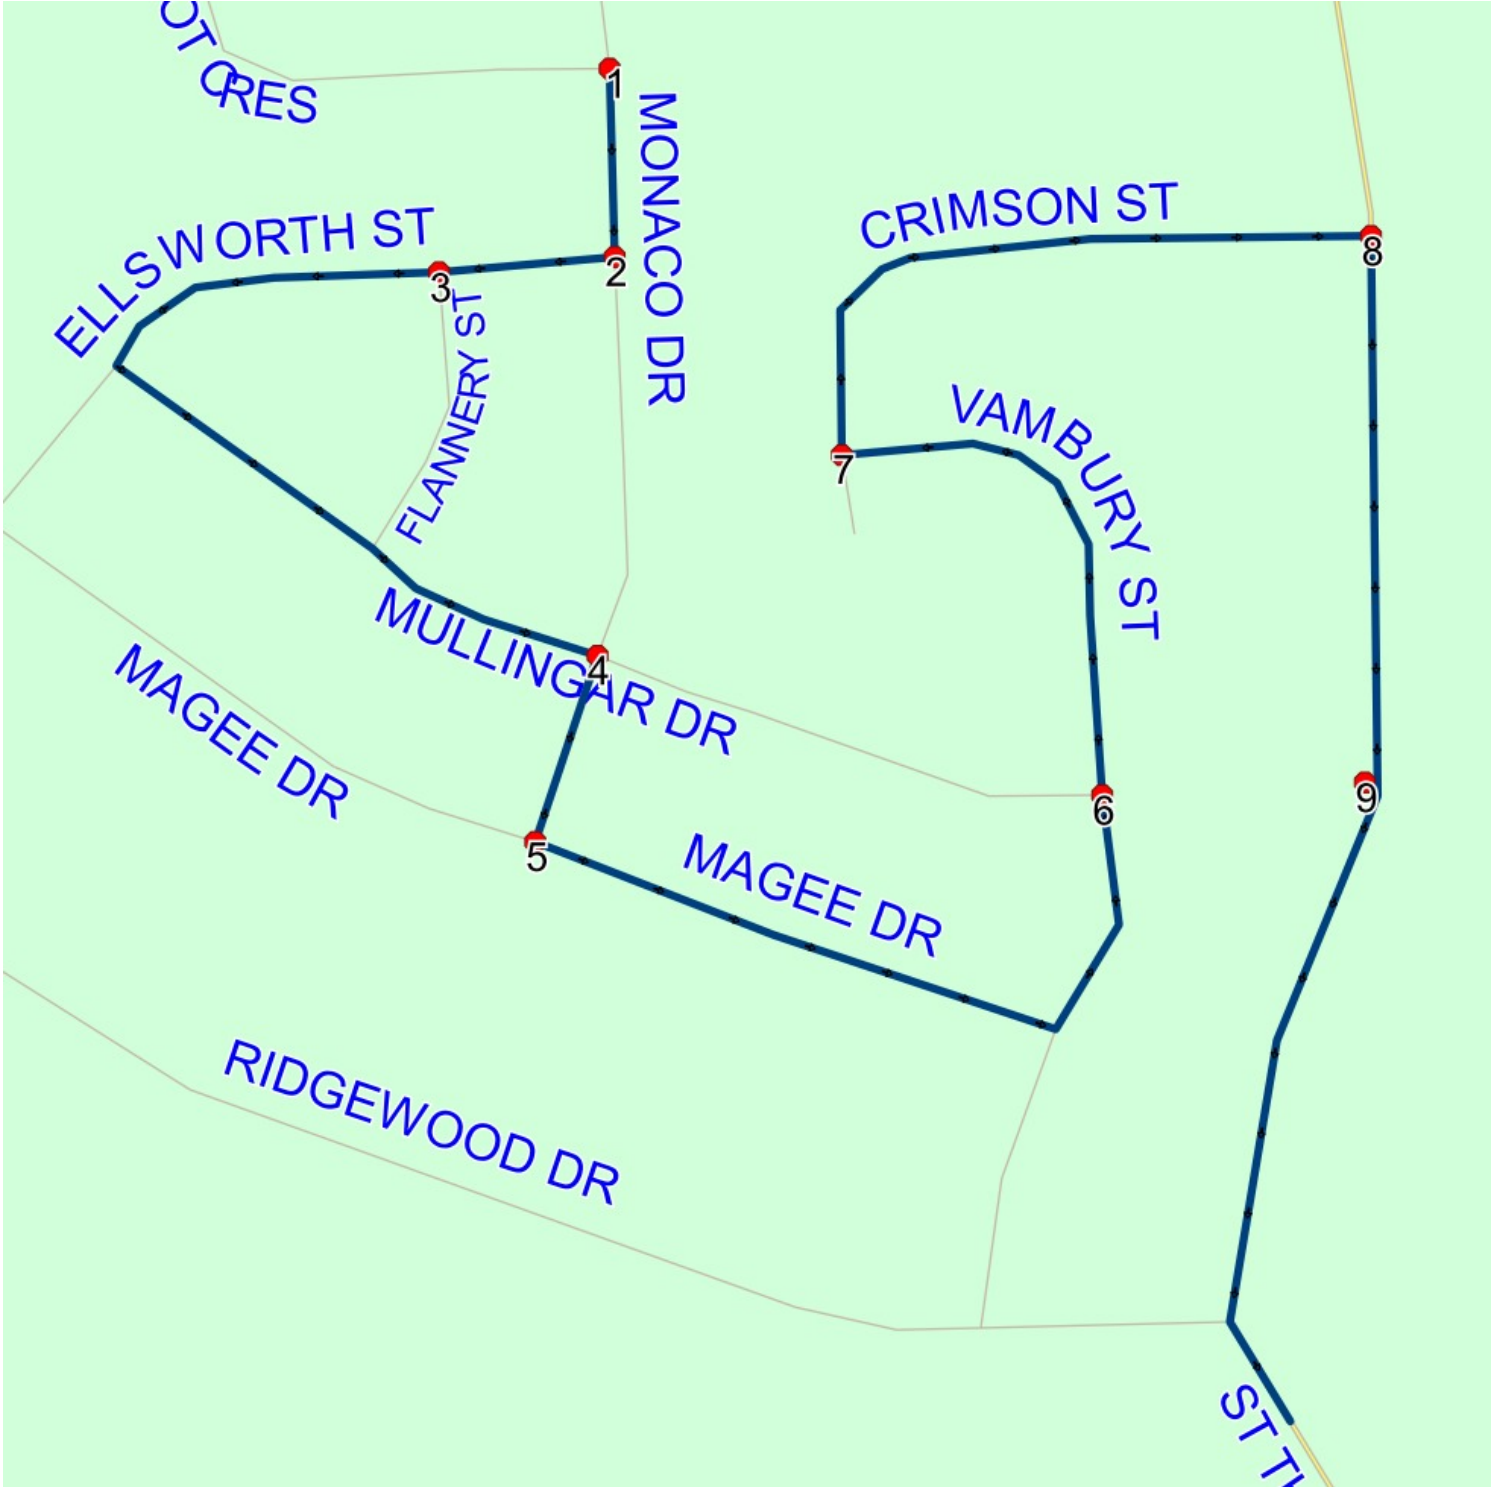

Run: 23-244-07 AM

Schools: Holy Family Elementary (Paradise)

Effective: 2024-09-01

: 2025-06-30

#	Arrival	Departure	Description
1	8:26 AM	8:27 AM	MONACO DR; PARADISE & CAMELOT CRES; PARADISE
2		8:27 AM	MONACO DR; PARADISE & ELLSWORTH ST; PARADISE
3		8:28 AM	ELLSWORTH ST; PARADISE & FLANNERY ST; PARADISE
4	8:29 AM	8:30 AM	MONACO DR; PARADISE & MULLINGAR DR; PARADISE
5	8:30 AM	8:31 AM	MONACO DR; PARADISE & MAGEE DR; PARADISE
6	8:33 AM	8:34 AM	MULLINGAR DR; PARADISE & VAMBURY ST; PARADISE
7		8:34 AM	VAMBURY ST; PARADISE & CRIMSON ST; PARADISE
8	8:35 AM	8:36 AM	ST THOMAS LINE; PARADISE & CRIMSON ST; PARADISE
9		8:39 AM	91 ST THOMAS LINE; PARADISE; A1L
10	8:40 AM	8:43 AM	Holy Family Elementary (Paradise)

Route: 23-244-07 Run: 23-244-07 AM

Route: 23-244-07 Run: 23-244-07 PM

Route: 23-244-07

Operator: Burseys's Taxi Inc.

Vehicle: 23-244-07

Description:

Schools: Holy Family Elementary (Paradise) (318)

Run: 23-244-07 PM

Route: 23-244-07 Run: 23-244-07 PM