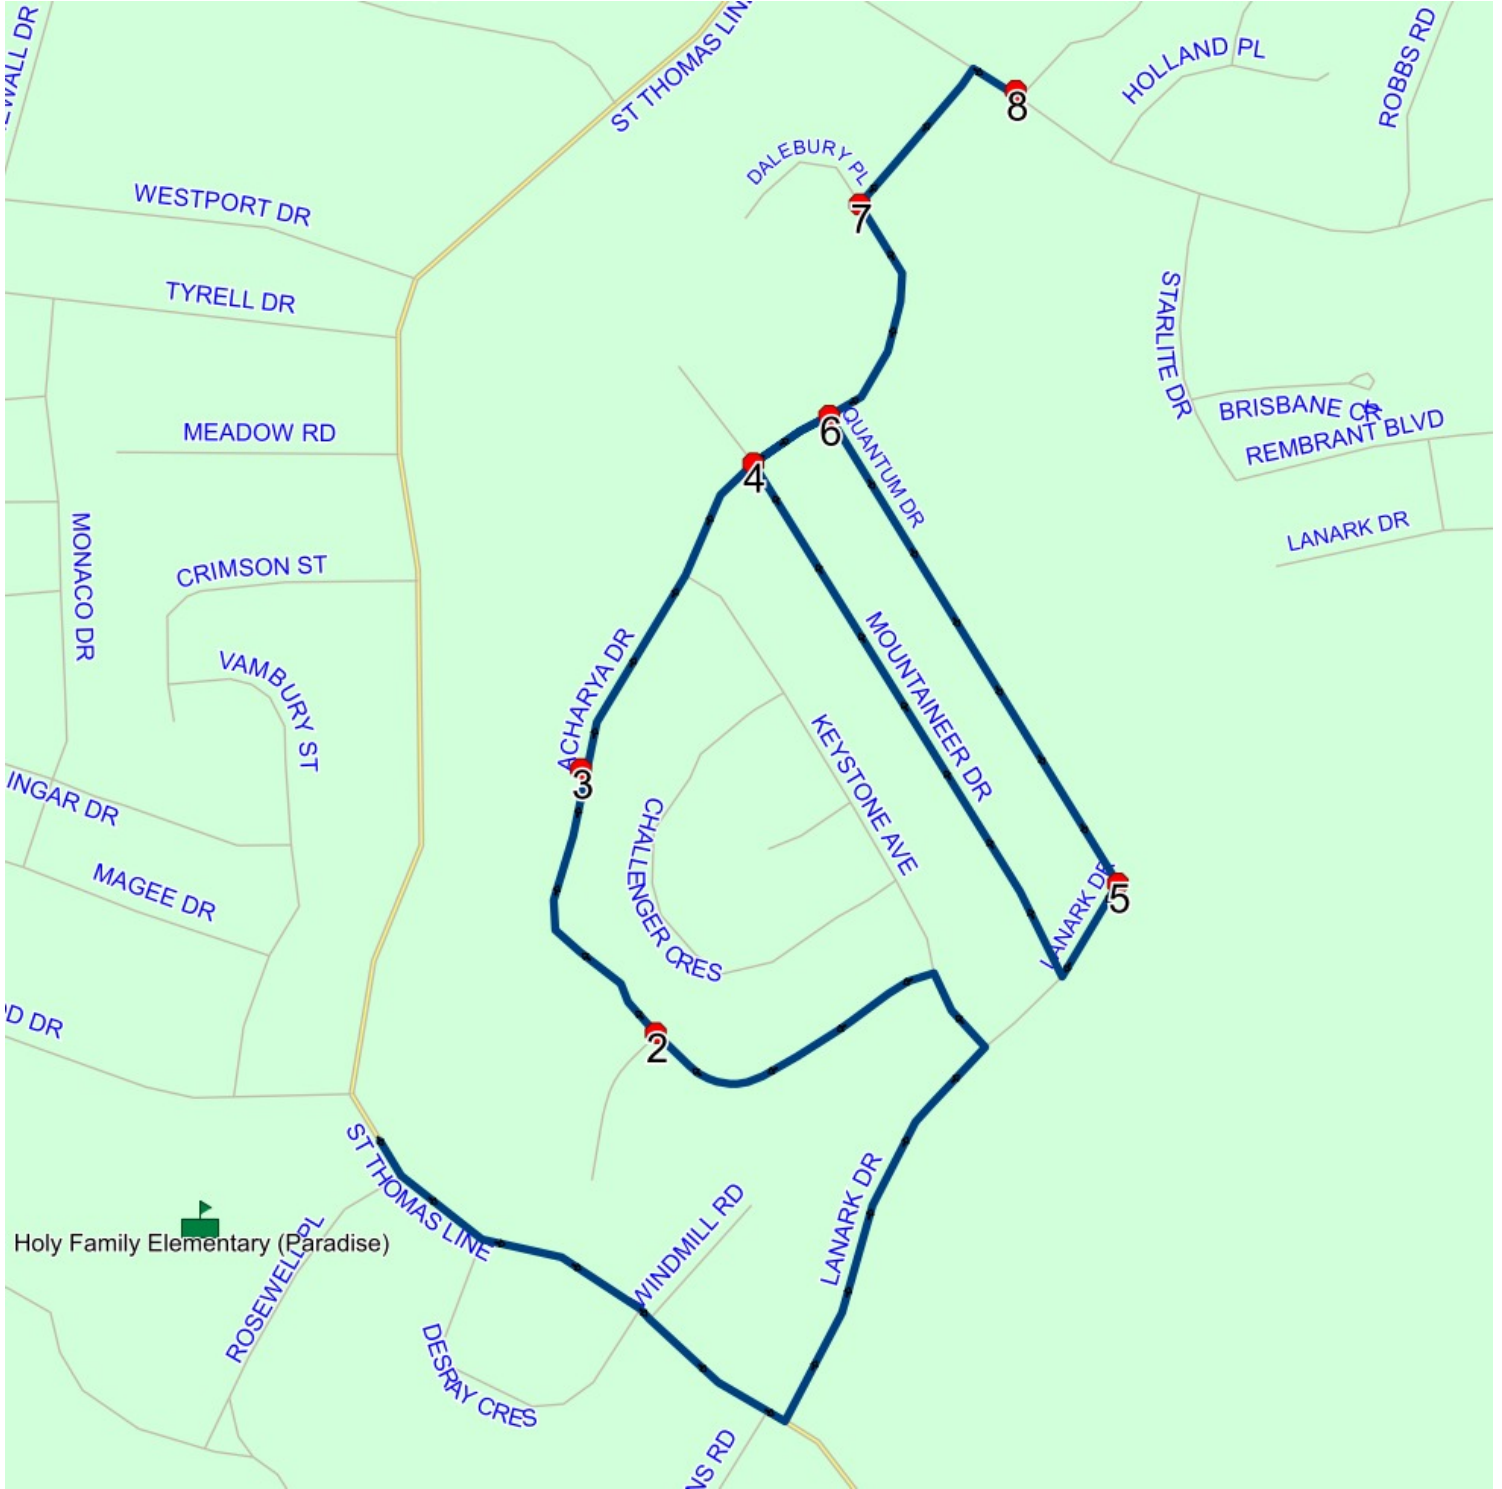

Route: 23-244-05 Run: 23-244-05 PM

Route: 23-244-05

Operator: Burseys's Taxi Inc.

Vehicle: 23-244-05

Description:

Schools: Holy Family Elementary (Paradise) (318)

Run: 23-244-05 PM

Schools: Holy Family Elementary (Paradise)

Effective: 2024-09-01

: 2025-06-30

#	Arrival	Departure	Description
1	3:00 PM	3:15 PM	Holy Family Elementary (Paradise)
2	3:19 PM	3:20 PM	ACHARYA DR; PARADISE & COPPER CANYON CLOSE; PARADISE
3	3:20 PM	3:21 PM	78 ACHARYA DR; PARADISE; A1L
4	3:21 PM	3:22 PM	MOUNTAINEER DR & ACHARYA DR
5	3:23 PM	3:24 PM	LANARK DR; PARADISE & QUANTUM DR; PARADISE
6	3:25 PM	3:26 PM	ACHARYA DR & QUANTUM DR
7	3:27 PM		ACHARYA DR & DALEBURY PL
8	3:28 PM	3:29 PM	PARADISE RD & CAMEO DR

Route: 23-244-05 Run: 23-244-05 PM