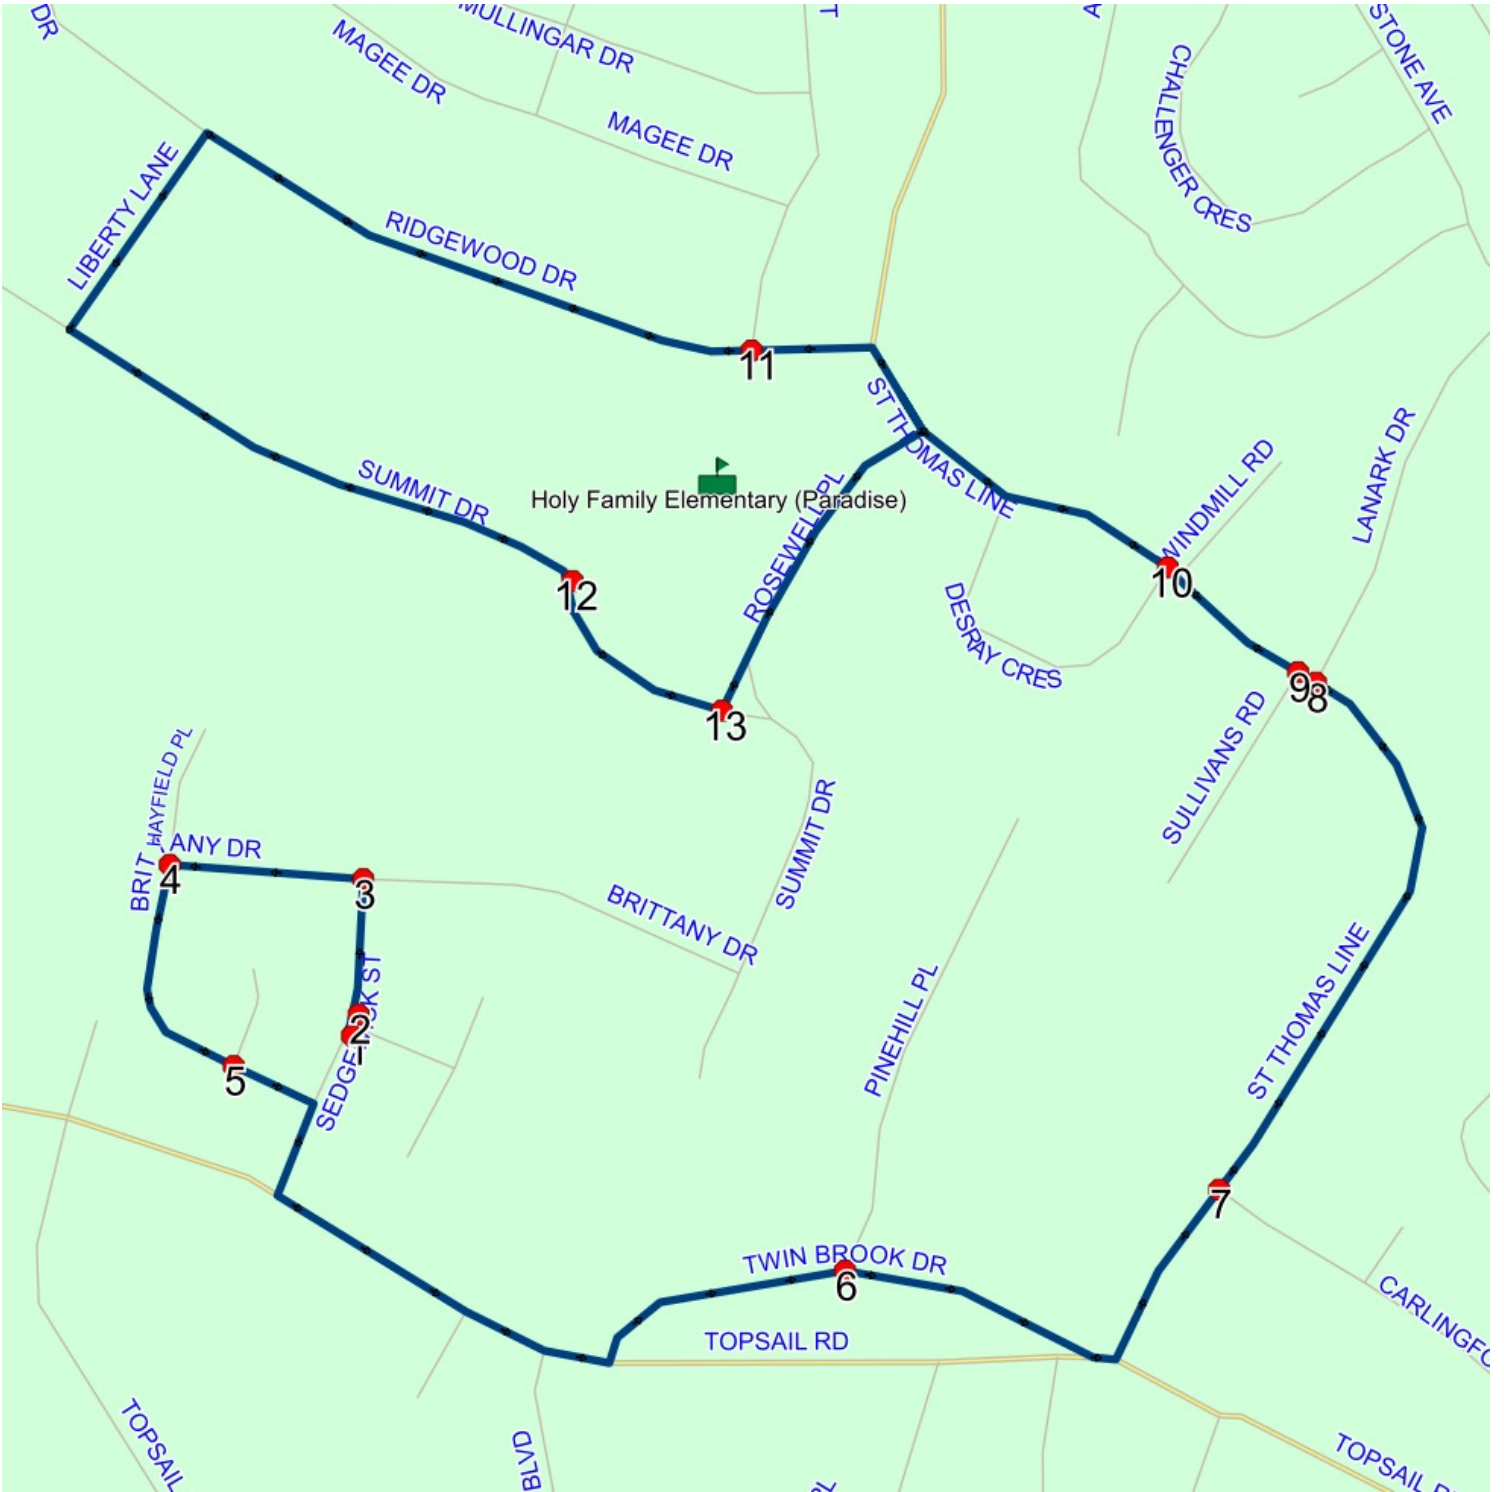

Route: 23-244-03 Run: 23-244-03 AM

Route: 23-244-03

Operator: Burse's Taxi Inc.

Vehicle: 23-244-03

Description:

Schools: Holy Family Elementary (Paradise) (318)

Run: 23-244-03 AM

Schools: Holy Family Elementary (Paradise)

Effective: 2024-09-01

: 2025-06-30

#	Arrival	Departure	Description
1	8:21 AM	8:22 AM	14 SEDGEWICK ST
2		8:22 AM	16 SEDGEWICK ST : 2026-06-30
3	8:22 AM	8:23 AM	Sedgewick St @ Brittany Dr
4		8:24 AM	Brittany Dr @ Hayfield Pl
5	8:25 AM	8:26 AM	Brittany Dr @ Ladywell Pl
6		8:28 AM	Twin Brooks Dr @ Pinehill Pl
7		8:31 AM	ST THOMAS LINE; PARADISE & CARLINGFORD ST; PARADISE
8		8:32 AM	LANARK DR; PARADISE & ST THOMAS LINE; PARADISE
9	8:32 AM	8:33 AM	ST THOMAS LINE; PARADISE & SULLIVANS RD; PARADISE
10	8:33 AM	8:34 AM	ST THOMAS LINE; PARADISE & DESRAY CRES; PARADISE
11	8:35 AM	8:36 AM	RIDGEWOOD DR; PARADISE & VAMBURY ST; PARADISE
12		8:38 AM	52 SUMMIT DR; PARADISE
13		8:39 AM	SUMMIT DR; PARADISE & ROSEWELL PL; PARADISE
14	8:40 AM	8:43 AM	Holy Family Elementary (Paradise) : 2026-06-30

Route: 23-244-03 Run: 23-244-03 AM