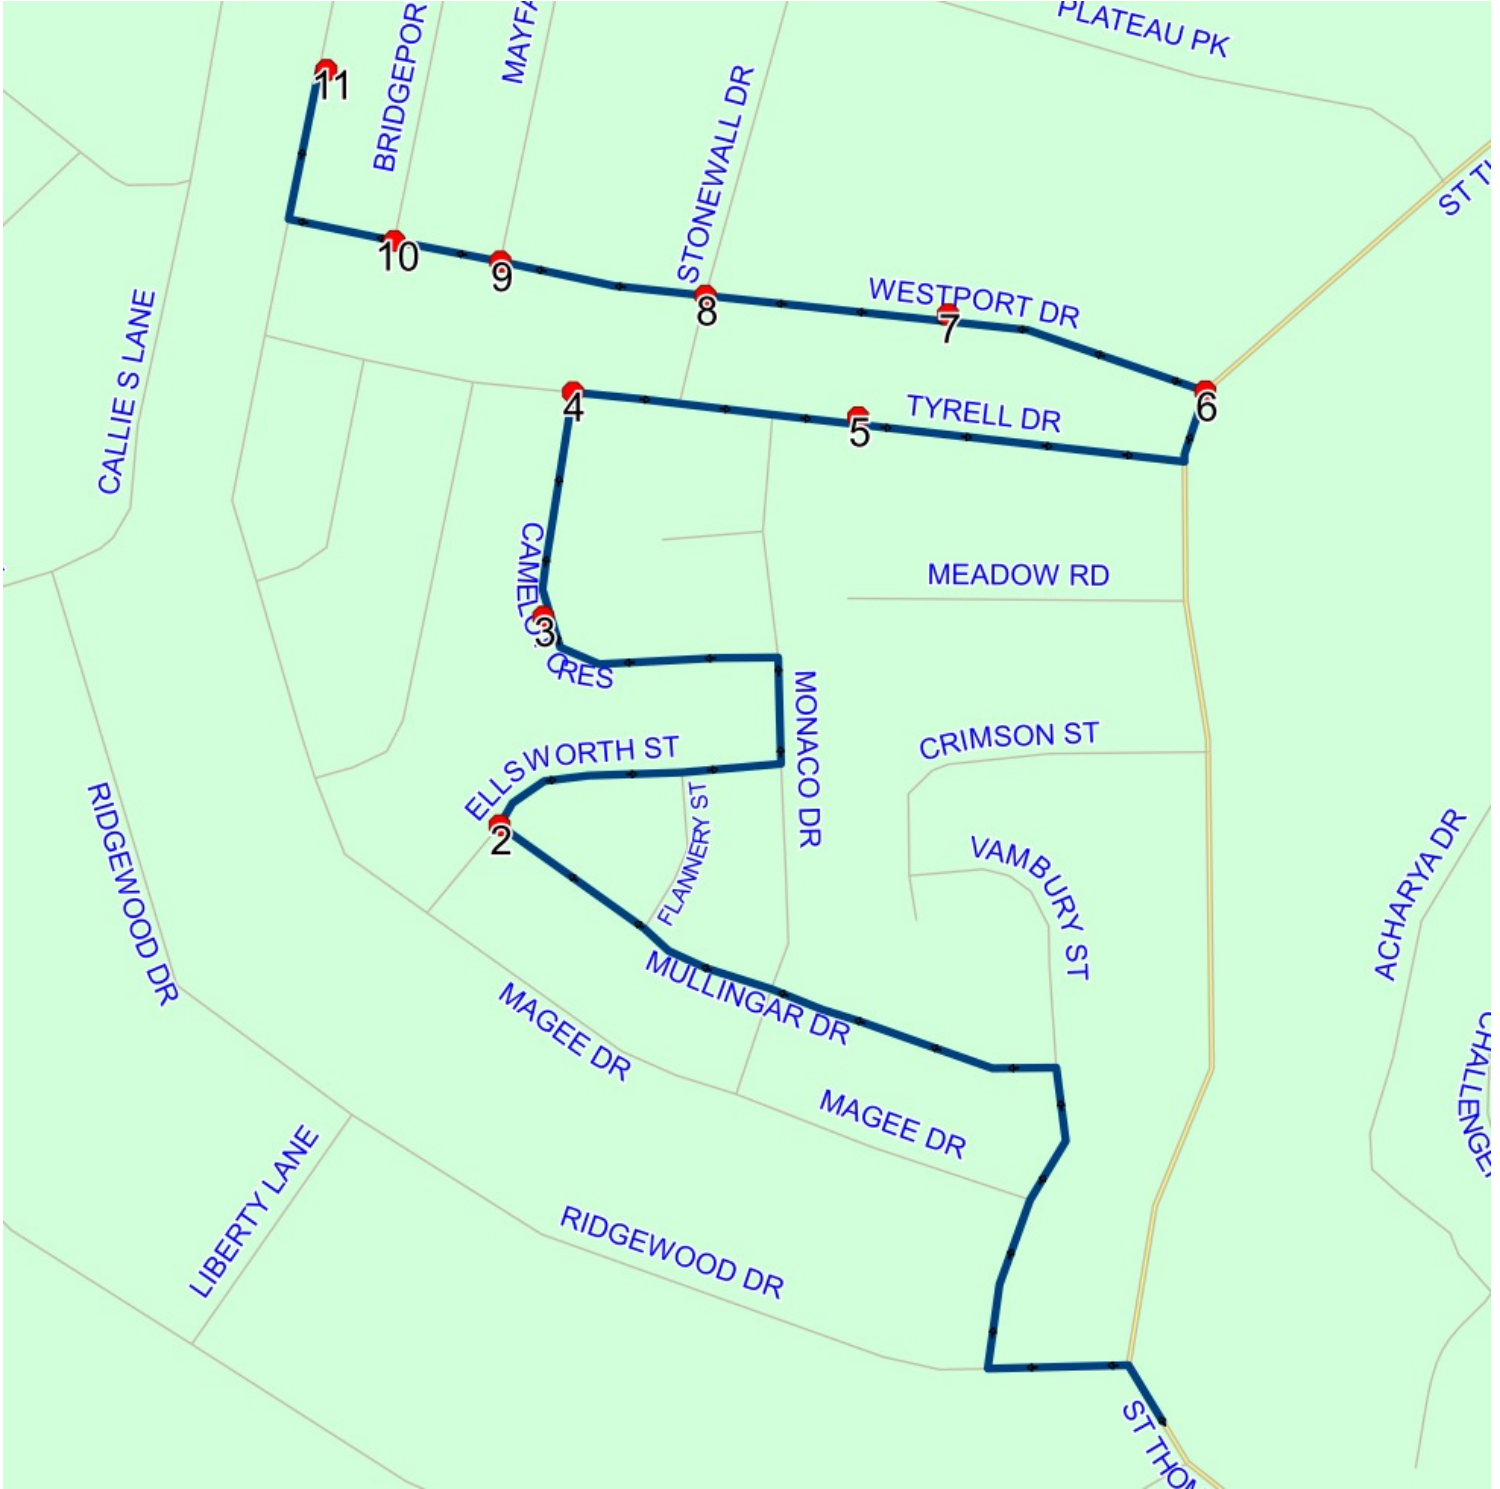

Schools: Holy Family Elementary (Paradise)

Effective: 2024-09-01

: 2025-06-30

#	Arrival	Departure	Description
1	8:25 AM	8:26 AM	130 MAGEE DR; PARADISE; A1L
2		8:27 AM	BRIDGEPORT ST; PARADISE & WESTPORT DR; PARADISE
3		8:28 AM	MAYFAIR AVE; PARADISE & WESTPORT DR; PARADISE
4	8:28 AM	8:29 AM	STONEWALL DR; PARADISE & WESTPORT DR; PARADISE
5	8:29 AM	8:30 AM	22 WESTPORT DR : 2026-06-30
6	8:30 AM	8:31 AM	ST THOMAS LINE; PARADISE & WESTPORT DR; PARADISE
7	8:31 AM	8:32 AM	28 TYRELL DR; PARADISE; A1L
8	8:32 AM	8:33 AM	TYRELL DR; PARADISE & CAMELOT CRES; PARADISE
9		8:34 AM	16 CAMELOT CRES; PARADISE; A1L
10	8:35 AM	8:36 AM	ELLSWORTH ST; PARADISE & MULLINGAR DR; PARADISE
11	8:40 AM	8:43 AM	Holy Family Elementary (Paradise) : 2026-06-30

Route: 23-244-01 Run: 23-244-01 AM

Route: 23-244-01 Run: 23-244-01 PM

Route: 23-244-01

Operator: Burseys's Taxi Inc.

Vehicle: 23-244-01

Description:

Schools: Holy Family Elementary (Paradise) (318)

Run: 23-244-01 PM

Schools: Holy Family Elementary (Paradise)

Effective: 2024-09-01

: 2025-06-30

#	Arrival	Departure	Description
1	3:00 PM	3:15 PM	Holy Family Elementary (Paradise) : 2026-06-30
2	3:17 PM	3:18 PM	ELLSWORTH ST; PARADISE & MULLINGAR DR; PARADISE
3	3:20 PM		16 CAMELOT CRES; PARADISE; A1L
4	3:21 PM		TYRELL DR; PARADISE & CAMELOT CRES; PARADISE
5	3:22 PM		28 TYRELL DR; PARADISE; A1L
6	3:23 PM	3:24 PM	ST THOMAS LINE; PARADISE & WESTPORT DR; PARADISE
7	3:25 PM		22 WESTPORT DR : 2026-06-30
8	3:26 PM		STONEWALL DR; PARADISE & WESTPORT DR; PARADISE
9	3:27 PM		MAYFAIR AVE; PARADISE & WESTPORT DR; PARADISE
10	3:27 PM	3:28 PM	BRIDGEPORT ST; PARADISE & WESTPORT DR; PARADISE
11	3:28 PM	3:29 PM	130 MAGEE DR; PARADISE; A1L

Route: 23-244-01 Run: 23-244-01 PM

Route: 23-244-02 Run: 23-244-02 AM

Route: 23-244-02

Operator: Burse's Taxi Inc.

Vehicle: 23-244-02

Description:

Schools: Holy Family Elementary (Paradise) (318)

Run: 23-244-02 AM