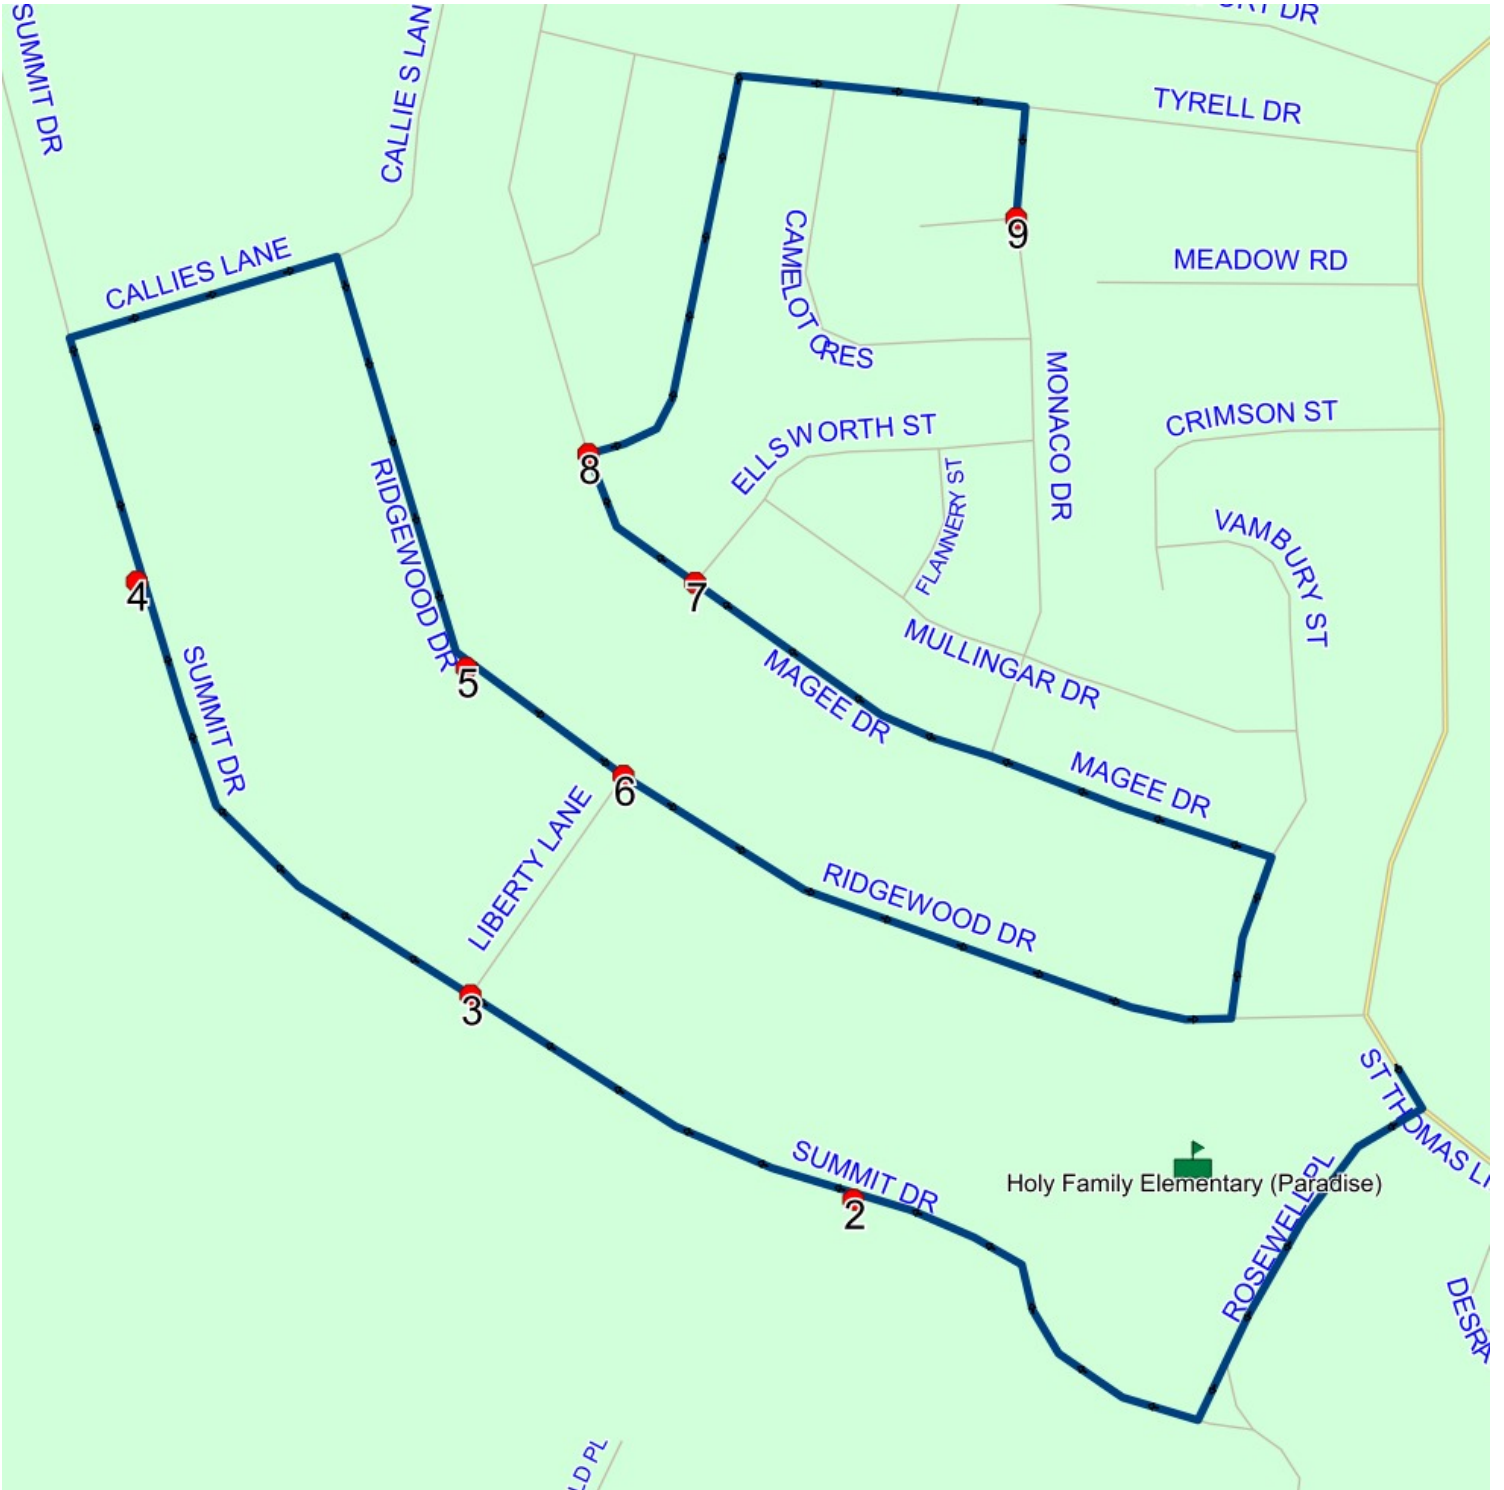

2028-06-30

#	Arrival	Departure	Description
1	8:26 AM	8:27 AM	MONACO DR; PARADISE & FAIRMONT PL; PARADISE
2	8:28 AM	8:29 AM	MERCURY ST; PARADISE & MAGEE DR; PARADISE
3	8:30 AM	8:31 AM	MAGEE DR; PARADISE & ELLSWORTH ST; PARADISE
4	8:32 AM	8:33 AM	RIDGEWOOD DR; PARADISE & LIBERTY LANE; PARADISE
5	8:33 AM	8:34 AM	97 RIDGEWOOD DR; PARADISE; A1L
6		8:36 AM	161 SUMMIT DR; PARADISE; A1L
7		8:37 AM	LIBERTY LANE; PARADISE & SUMMIT DR; PARADISE
8		8:38 AM	69 SUMMIT DR; PARADISE; A1L
9	8:40 AM	8:43 AM	Holy Family Elementary (Paradise)

Route: 23-169-13 Run: 23-169-13B AM

Route: 23-169-13 Run: 23-169-13B PM

Route: 23-169-13

Operator: Parsons and Sons Transportation Ltd.

Vehicle: 23-169-13

Description:

Schools: Holy Family Elementary (Paradise) (318)

Run: 23-169-13B PM

Schools: Holy Family Elementary (Paradise) :

2028-06-30

#	Arrival	Departure	Description
1	3:00 PM	3:15 PM	Holy Family Elementary (Paradise)
2	3:16 PM	3:17 PM	69 SUMMIT DR; PARADISE; A1L
3	3:17 PM	3:18 PM	LIBERTY LANE; PARADISE & SUMMIT DR; PARADISE
4	3:18 PM	3:19 PM	161 SUMMIT DR; PARADISE; A1L
5	3:20 PM	3:21 PM	97 RIDGEWOOD DR; PARADISE; A1L
6	3:21 PM	3:22 PM	RIDGEWOOD DR; PARADISE & LIBERTY LANE; PARADISE
7	3:24 PM	3:25 PM	MAGEE DR; PARADISE & ELLSWORTH ST; PARADISE
8	3:25 PM	3:26 PM	MERCURY ST; PARADISE & MAGEE DR; PARADISE
9	3:28 PM	3:29 PM	MONACO DR; PARADISE & FAIRMONT PL; PARADISE

Route: 23-169-13 Run: 23-169-13B PM

Route: 23-244-01 Run: 23-244-01 AM

Route: 23-244-01

Operator: Burse's Taxi Inc.

Vehicle: 23-244-01

Description:

Schools: Holy Family Elementary (Paradise) (318)

Run: 23-244-01 AM