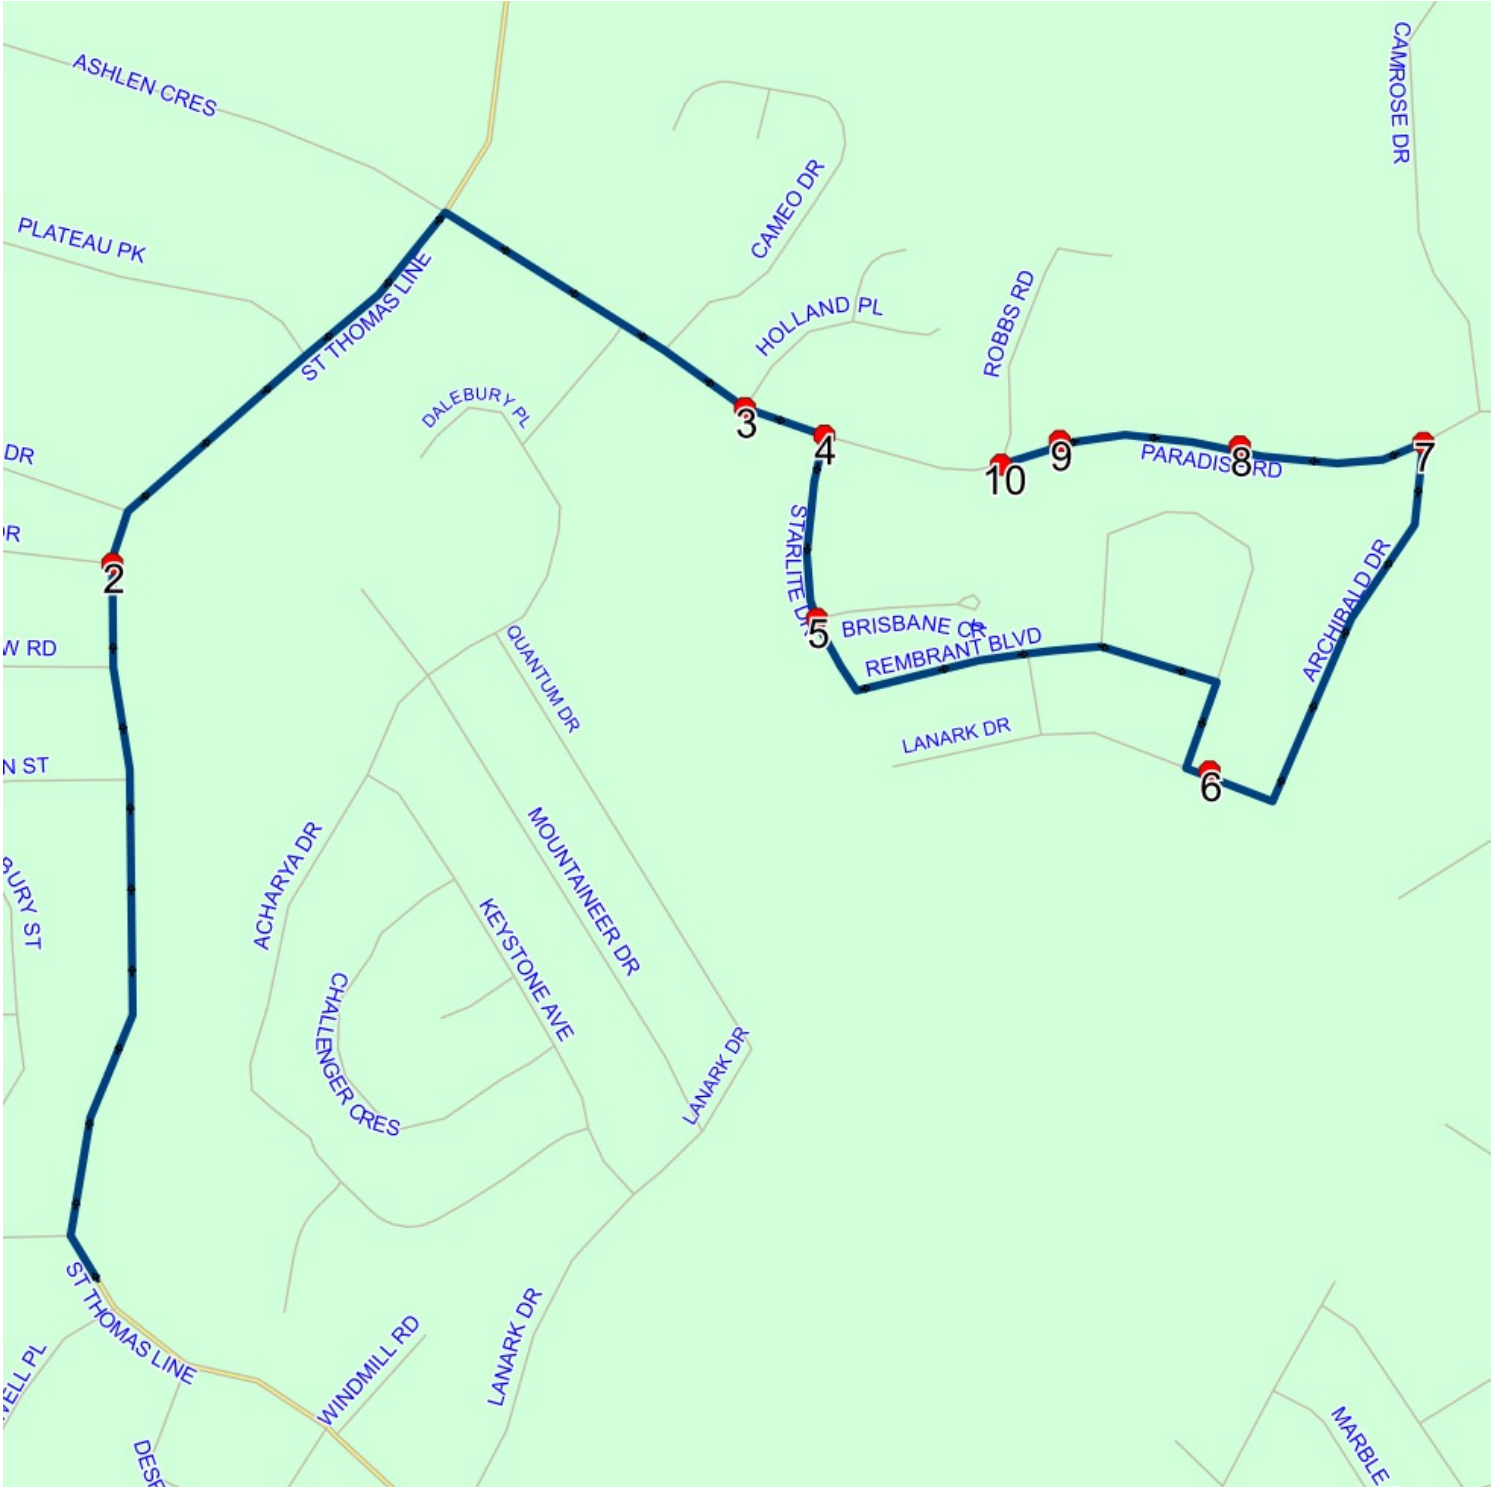

Route: 23-244-02 Run: 23-244-02 PM

Route: 23-244-02

Operator: Burseys's Taxi Inc.

Vehicle: 23-244-02

Description:

Schools: Holy Family Elementary (Paradise) (318)

Run: 23-244-02 PM

Schools: Holy Family Elementary (Paradise)

Effective: 2024-09-01

: 2025-06-30

#	Arrival	Departure	Description
1	3:00 PM	3:15 PM	Holy Family Elementary (Paradise)
2	3:16 PM	3:17 PM	ST THOMAS LINE; PARADISE & TYRELL DR; PARADISE
3	3:18 PM	3:20 PM	PARADISE RD & HOLLAND PL
4	3:20 PM		PARADISE RD & STARLITE DR
5	3:21 PM	3:22 PM	STARLITE DR & BRISBANE CRT
6	3:23 PM	3:24 PM	201 LANARK DR; PARADISE
7	3:25 PM	3:26 PM	PARADISE RD & ARCHIBALD DR
8	3:26 PM	3:27 PM	274 PARADISE RD
9	3:27 PM	3:28 PM	294 PARADISE RD
10	3:28 PM		PARADISE RD; PARADISE & ROBBS RD; PARADISE

Route: 23-244-02 Run: 23-244-02 PM