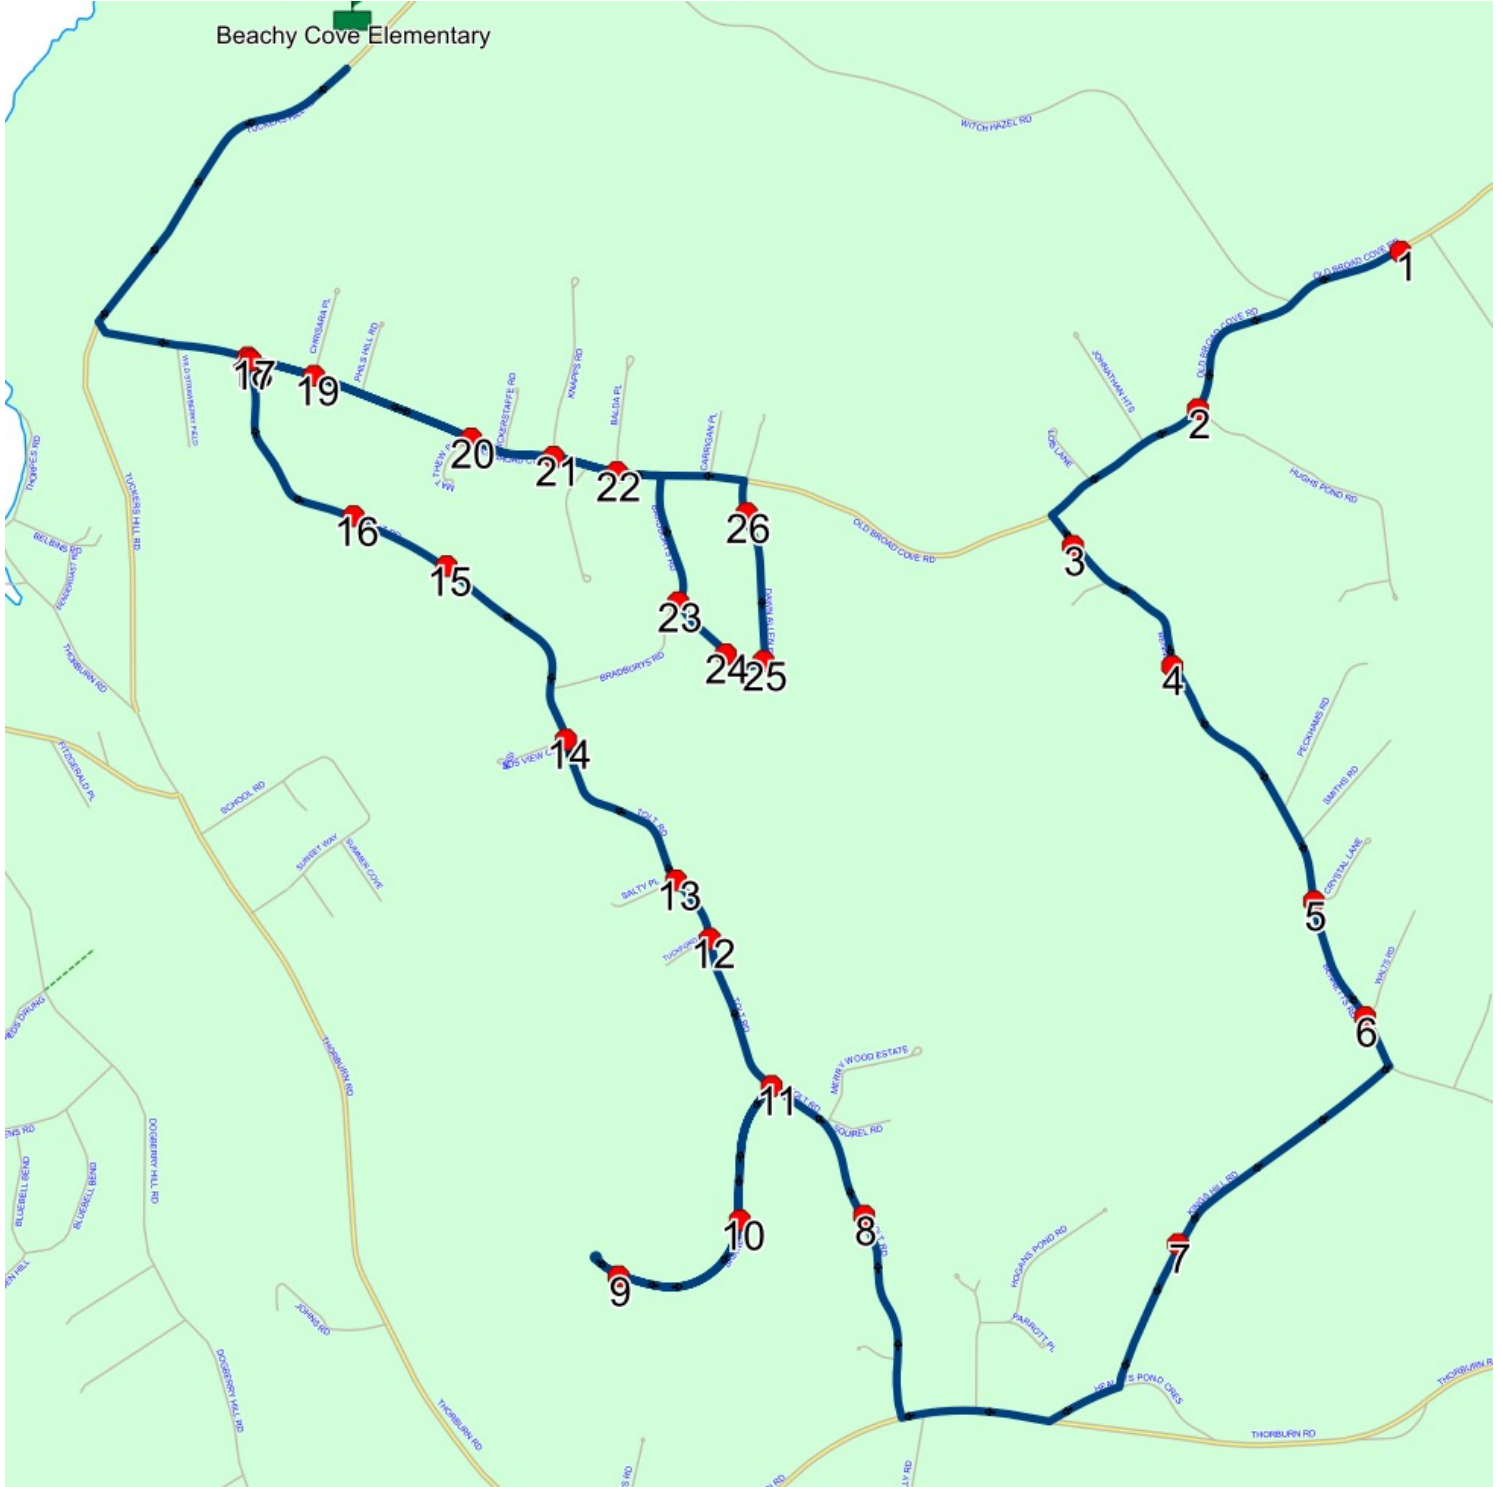

Route: 23-168-5 Run: 23-168-5 AM

Route: 23-168-5

Operator: Executive Taxi Ltd.

Vehicle: 23-168-5

Description:

Schools: Beachy Cove Elementary (320)

Run: 23-168-5 AM

Schools: Beachy Cove Elementary

#	Arrival	Departure	Description
1		7:41 AM	337 OLD BROAD COVE RD
2	7:42 AM	7:43 AM	Old Broad Cove Rd @ Hughs Pond Rd
3		7:44 AM	327 BENNETTS RD
4		7:45 AM	277 BENNETTS RD; PORTUGAL COVE-ST PHILIPS; A1M
5	7:45 AM	7:46 AM	BENNETTS RD & CRYSTAL LANE
6	7:46 AM	7:47 AM	BENNETTS RD & WALTZ RD
7		7:48 AM	#49 Kings Hill Rd
8	7:50 AM	7:51 AM	#64 Tolt Rd
9		7:53 AM	99 SKINNERS RD; PORTUGAL COVE-ST PHILIPS; A1M
10	7:53 AM	7:54 AM	#49 Skanners Rd
11	7:54 AM	7:55 AM	Tolt Rd @ Skanners Rd
12		7:56 AM	Tolt Rd @ Tuckford Rd
13		7:56 AM	TOLT RD & SALTY PL
14		7:57 AM	Tolt Rd @ Island View Cres
15		7:58 AM	314 TOLT RD
16		7:59 AM	344 TOLT RD; PORTUGAL COVE-ST PHILIPS; A1M
17		8:00 AM	404 TOLT RD; PORTUGAL COVE-ST PHILIPS; A1M
18	8:00 AM	8:01 AM	OLD BROAD COVE RD & TOLT RD; PORTUGAL COVE-ST. PHILIP'S
19		8:01 AM	OLD BROAD COVE RD & CHRISARA PL; PORTUGAL COVE-ST. PHILIP'S
20		8:02 AM	OLD BROAD COVE RD & MATTHEW PL
21		8:03 AM	Old Broad Cove Rd @ Knapps Rd
22		8:03 AM	Old Broad Cove Rd @ Balda Pl
23	8:04 AM	8:05 AM	Bradburys Rd @ Dawn Allen Rd
24		8:05 AM	57 DAWN ALLEN RD
25		8:05 AM	47 DAWN ALLEN RD
26		8:06 AM	11 DAWN ALLEN RD (PULL OFF)
27	8:10 AM	8:12 AM	Beachy Cove Elementary Driveway

Route: 23-168-5 Run: 23-168-5 AM