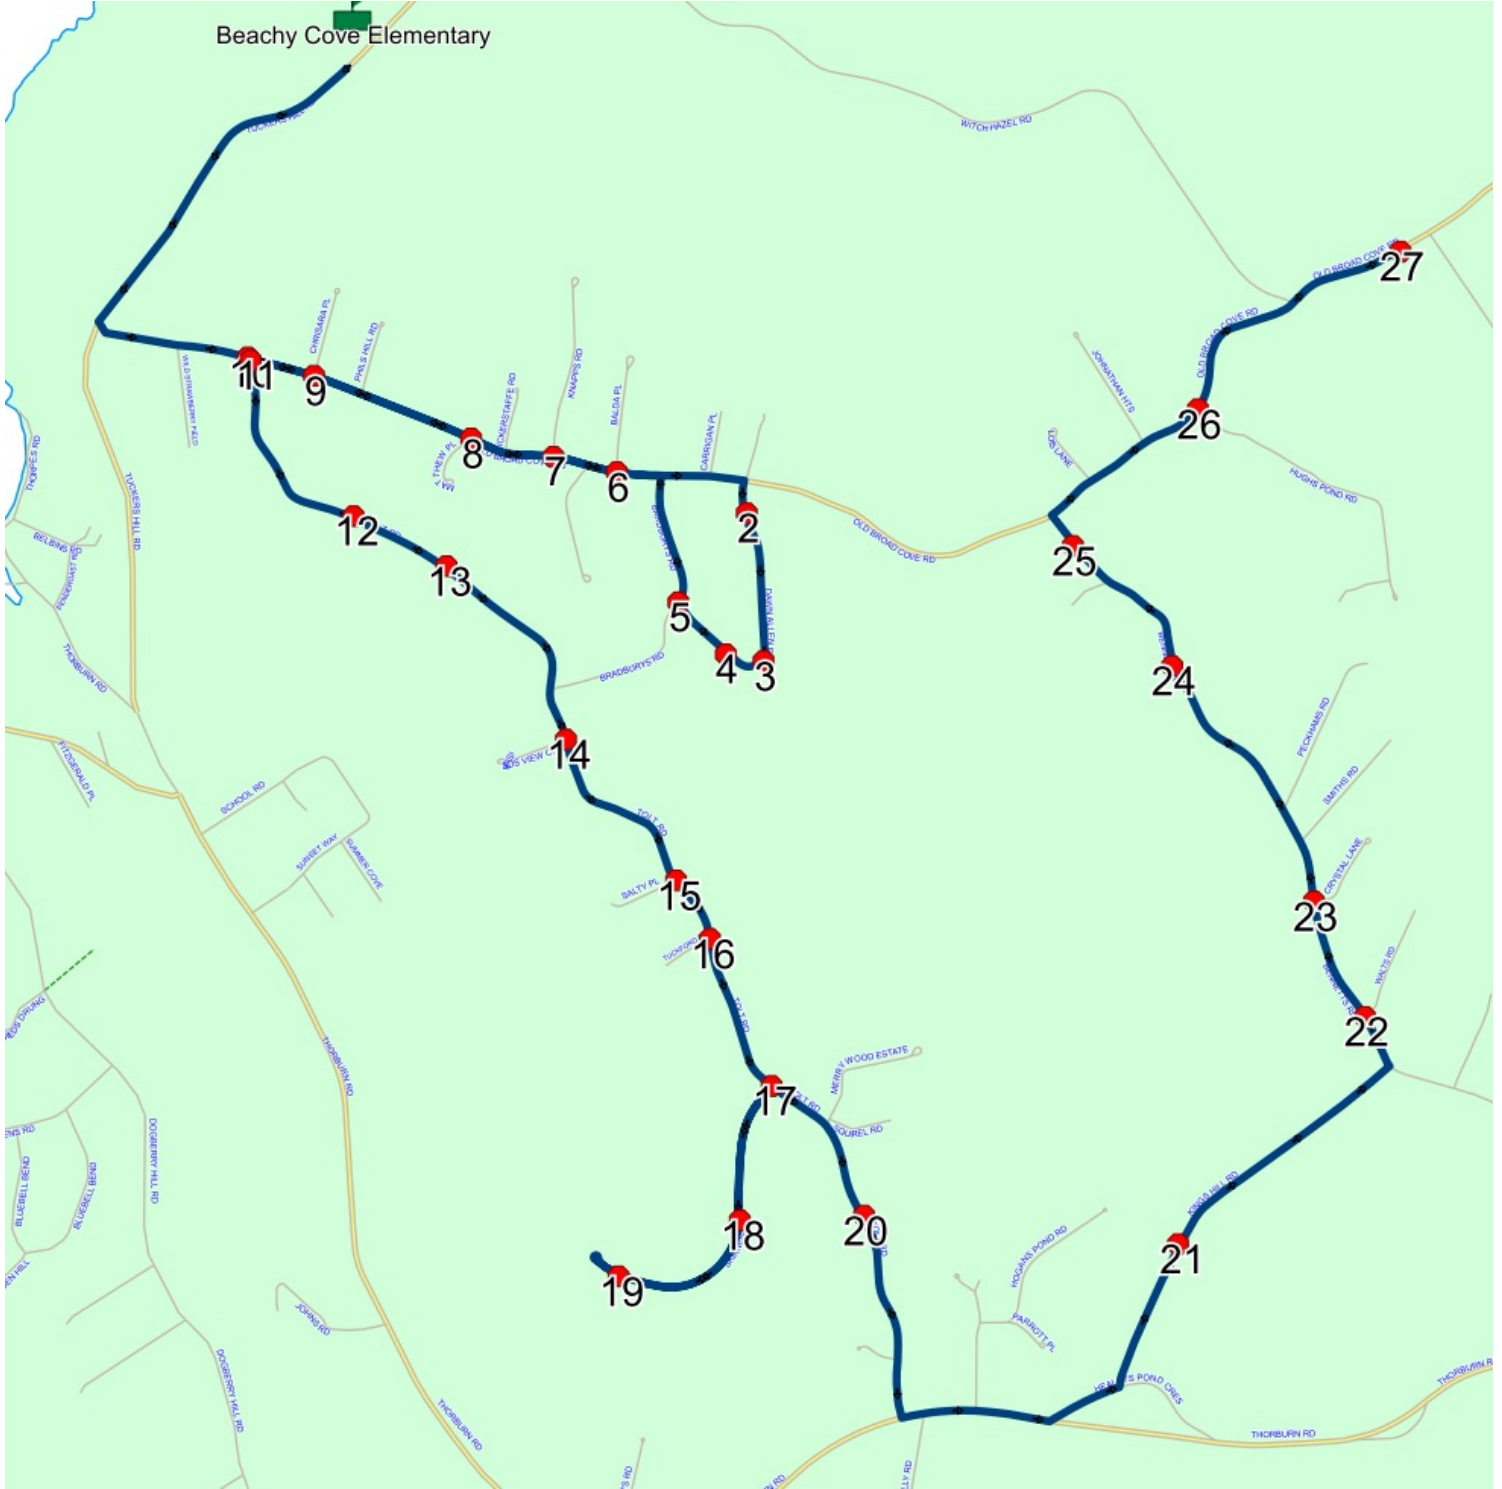

Route: 23-168-5 Run: 23-168-5 PM

Route: 23-168-5

Operator: Executive Taxi Ltd.

Vehicle: 23-168-5

Description:

Schools: Beachy Cove Elementary (320)

Run: 23-168-5 PM

Schools: Beachy Cove Elementary

#	Arrival	Departure	Description
1	2:35 PM	2:50 PM	Beachy Cove Elementary Driveway
2	2:54 PM		11 DAWN ALLEN RD (PULL OFF)
3	2:55 PM		47 DAWN ALLEN RD
4	2:55 PM		57 DAWN ALLEN RD
5	2:55 PM		Bradburys Rd @ Dawn Allen Rd
6	2:57 PM		Old Broad Cove Rd @ Balda Pl
7	2:57 PM	2:58 PM	Old Broad Cove Rd @ Knapps Rd
8	2:58 PM	2:59 PM	OLD BROAD COVE RD & MATTHEW PL
9	2:59 PM	3:00 PM	OLD BROAD COVE RD & CHRISARA PL; PORTUGAL COVE-ST. PHILIP'S
10	3:00 PM		OLD BROAD COVE RD & TOLT RD; PORTUGAL COVE-ST. PHILIP'S
11	3:01 PM	3:02 PM	404 TOLT RD; PORTUGAL COVE-ST PHILIPS; A1M : 2024-10-09
12	3:02 PM	3:03 PM	344 TOLT RD; PORTUGAL COVE-ST PHILIPS; A1M Effective: 2024-10-09
13	3:03 PM	3:04 PM	314 TOLT RD
14	3:04 PM	3:05 PM	Tolt Rd @ Island View Cres
15	3:05 PM		TOLT RD & SALTY PL
16	3:06 PM		Tolt Rd @ Tuckford Rd
17	3:06 PM	3:07 PM	Tolt Rd @ Skinners Rd
18	3:07 PM	3:08 PM	#49 Skinners Rd
19	3:09 PM		99 SKINNERS RD; PORTUGAL COVE-ST PHILIPS; A1M
20	3:10 PM	3:11 PM	#64 Tolt Rd
21	3:14 PM		#49 Kings Hill Rd
22	3:16 PM		BENNETTS RD & WALTZ RD
23	3:17 PM		BENNETTS RD & CRYSTAL LANE
24	3:18 PM		277 BENNETTS RD; PORTUGAL COVE-ST PHILIPS; A1M
25	3:18 PM	3:19 PM	327 BENNETTS RD
26	3:20 PM	3:21 PM	Old Broad Cove Rd @ Hughs Pond Rd
27	3:21 PM	3:22 PM	337 OLD BROAD COVE RD

Route: 23-168-5 Run: 23-168-5 PM