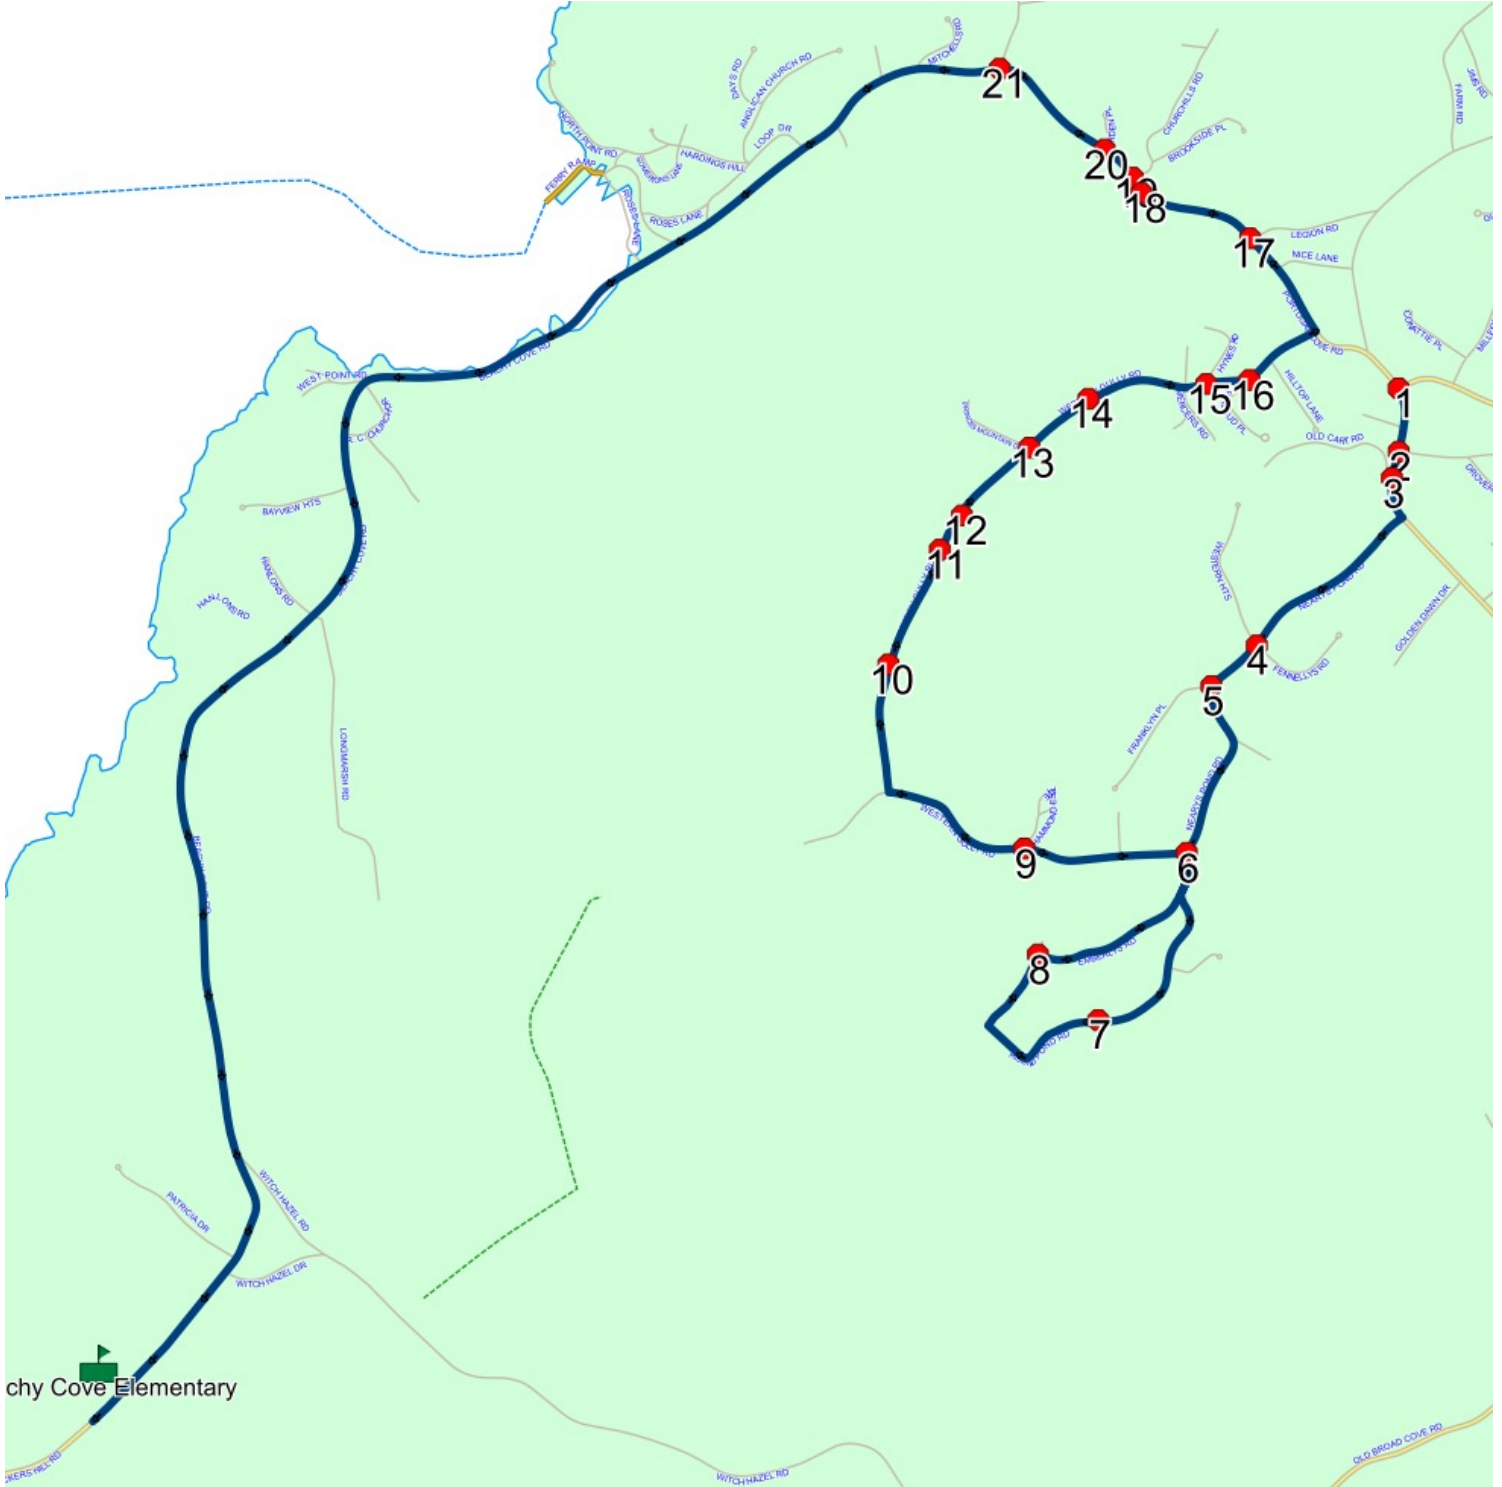

Route: 23-168-2 Run: 23-168-2 PM

Route: 23-168-3 Run: 23-168-3 AM

Route: 23-168-3

Operator: Executive Taxi Ltd.

Vehicle: 23-168-3

Description:

Schools: Beachy Cove Elementary (320)

Run: 23-168-3 AM

Route: 23-168-3 Run: 23-168-3 AM

Route: 23-168-3 Run: 23-168-3 PM

Route: 23-168-3

Operator: Executive Taxi Ltd.

Vehicle: 23-168-3

Description:

Schools: Beachy Cove Elementary (320)

Run: 23-168-3 PM