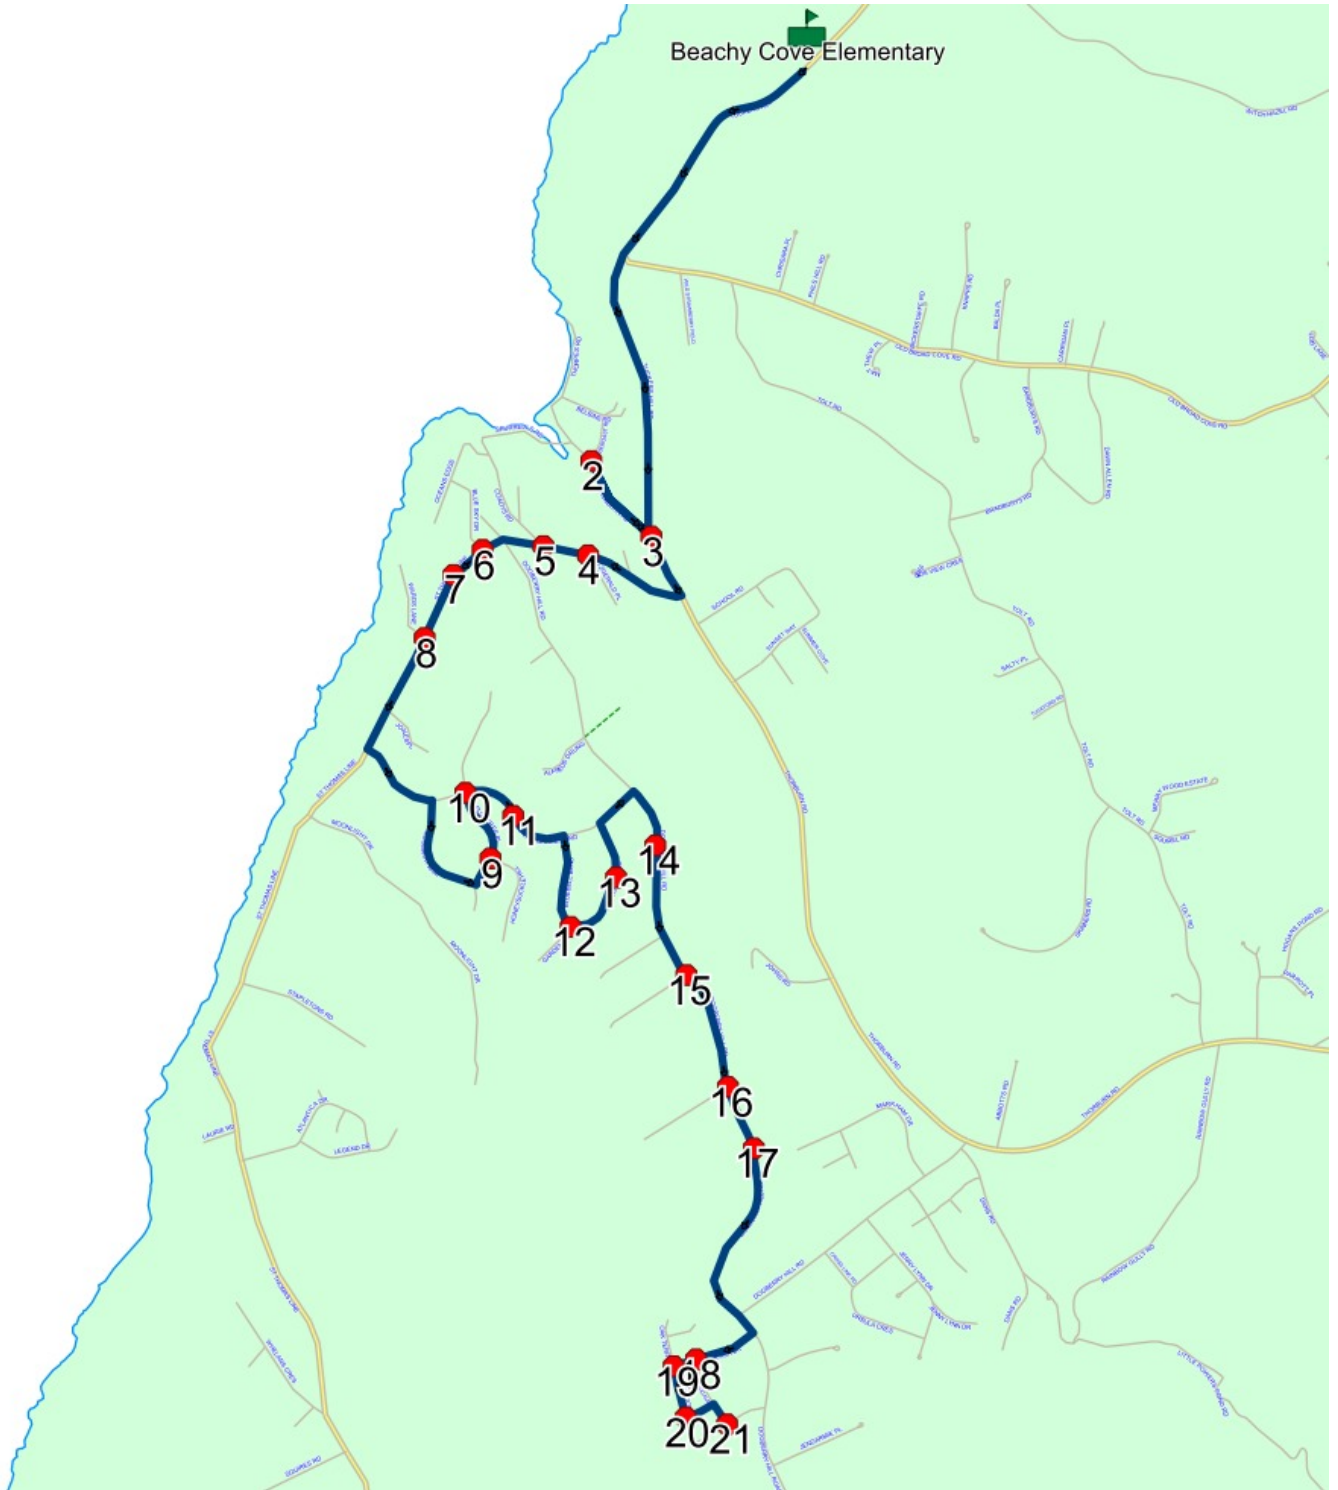

Route: 23-168-7 Run: 23-168-7 PM

Route: 23-168-8 Run: 23-168-8 AM

Route: 23-168-8

Operator: Executive Taxi Ltd.

Vehicle: 23-168-8

Description:

Schools: Beachy Cove Elementary (320)

Run: 23-168-8 AM

Schools: Beachy Cove Elementary

#	Arrival	Departure	Description
1		7:53 AM	858 THORBURN RD
2	7:53 AM	7:54 AM	Thorburn Rd @ Rons Rd
3		7:54 AM	961 THORBURN RD; PORTUGAL COVE-ST PHILIPS; A1M
4		7:55 AM	Thorburn Rd @ Hogans Pond Rd
5		7:56 AM	1142 THORBURN RD
6		7:57 AM	Thorburn Rd @ Abbots Rd
7	7:58 AM	7:59 AM	Dogberry Hill Rd @ Dans Rd
8		8:00 AM	RIVERFRONT DR & BROOK VIEW PL; PORTUGAL COVE-ST. PHILIP'S
9	8:00 AM	8:01 AM	5 MEGAN RIDGE DR; PORTUGAL COVE-ST PHILIPS
10		8:03 AM	1298 THORBURN RD; PORTUGAL COVE-ST PHILIPS; A1M
11		8:04 AM	1336 THORBURN RD
12		8:05 AM	1386 THORBURN RD : 2025-06-30
13		8:05 AM	1408 THORBURN RD
14	8:06 AM	8:07 AM	THORBURN RD & SUNSET WAY
15		8:07 AM	Thorburn Rd @ School Rd
16	8:10 AM	8:12 AM	Beachy Cove Elementary Driveway : 2025-06-30