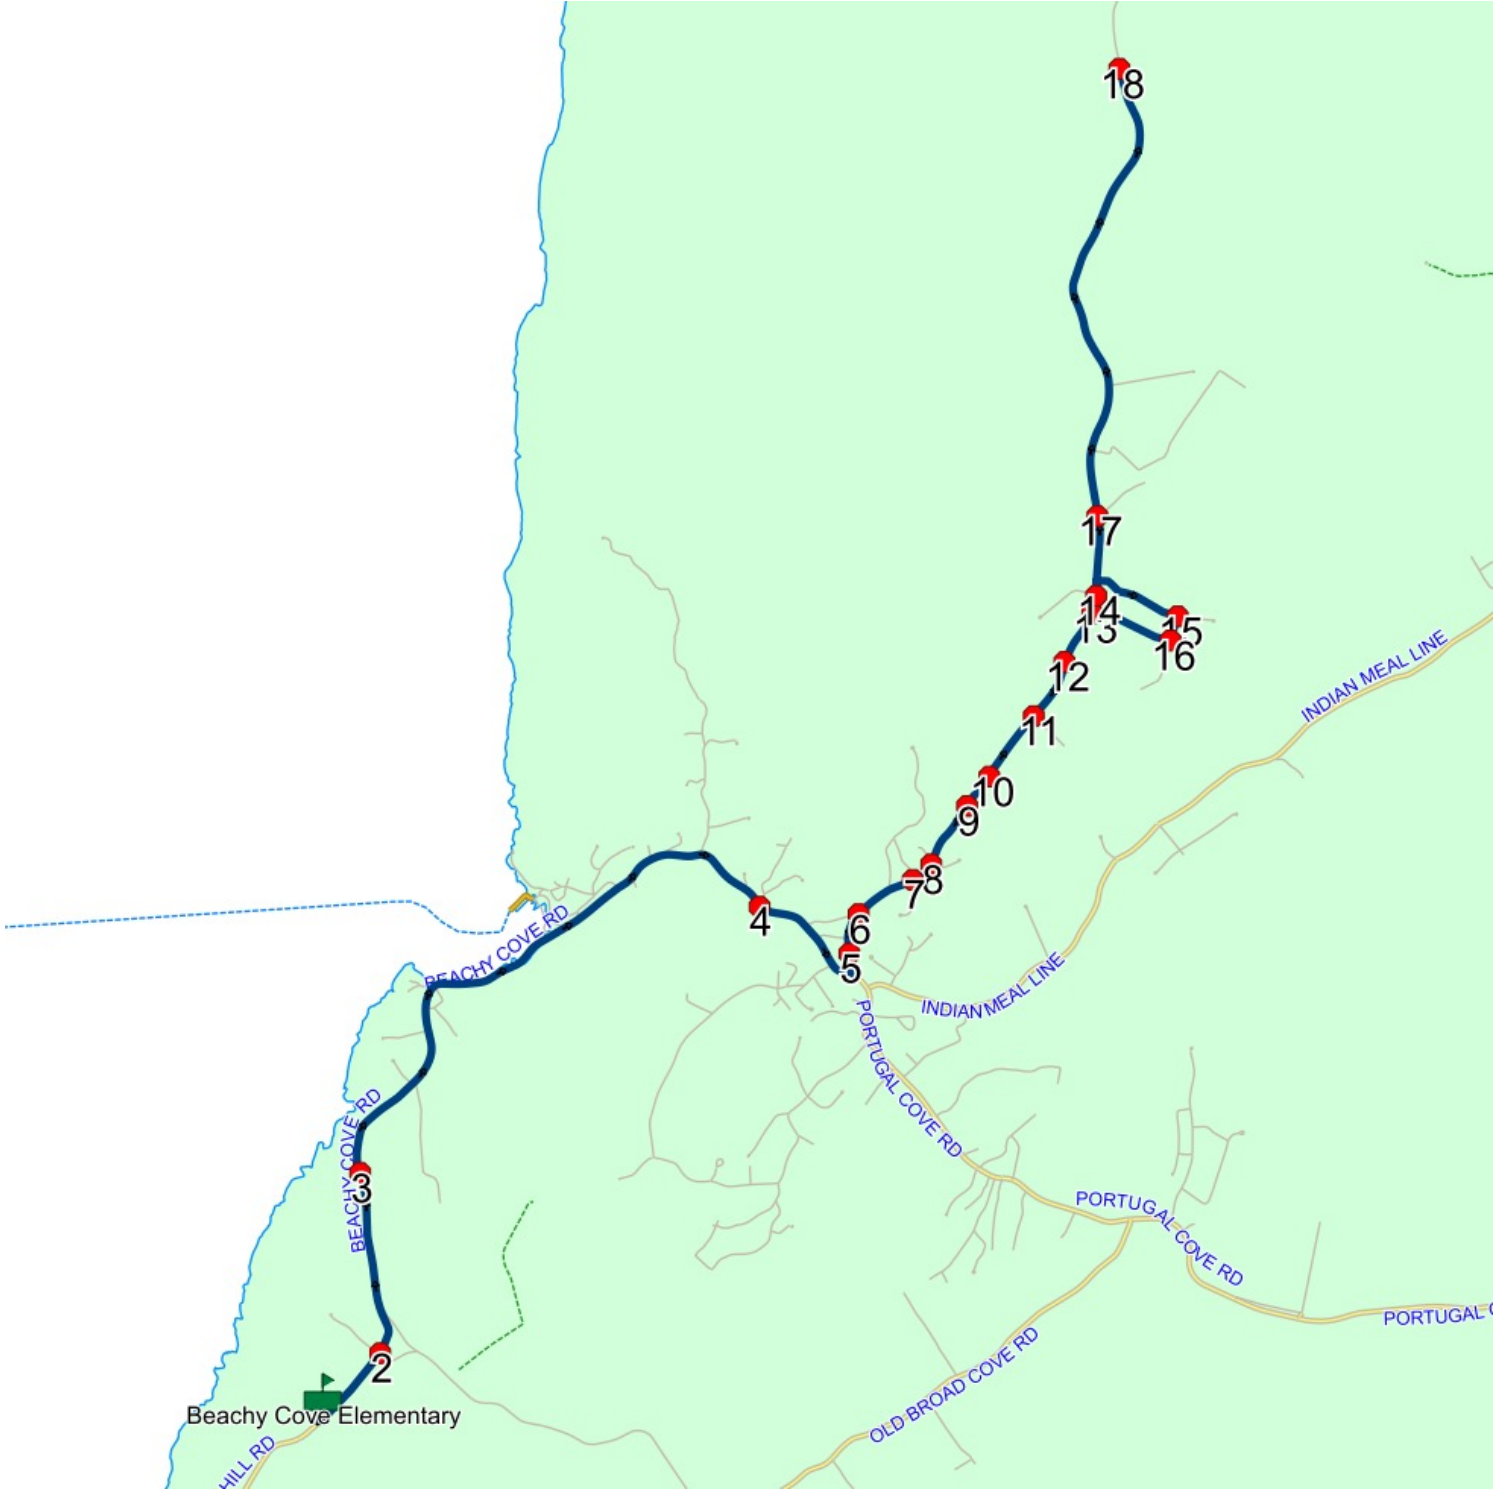

Route: 23-168-1 Run: 23-168-1 AM

Route: 23-168-1

Operator: Executive Taxi Ltd.

Vehicle: 23-168-1

Description:

Schools: Beachy Cove Elementary (320)

Run: 23-168-1 AM

Schools: Beachy Cove Elementary

Route: 23-168-1 Run: 23-168-1 AM

Route: 23-168-1 Run: 23-168-1 PM

Route: 23-168-1

Operator: Executive Taxi Ltd.

Vehicle: 23-168-1

Description:

Schools: Beachy Cove Elementary (320)

Run: 23-168-1 PM

Schools: Beachy Cove Elementary

#	Arrival	Departure	Description
1	2:35 PM	2:50 PM	Beachy Cove Elementary Driveway
2	2:50 PM	2:51 PM	BEACHY COVE RD & PATRICIA DR; PORTUGAL COVE-ST. PHILIP'S
3	2:52 PM		231 BEACHY COVE RD
4	2:55 PM		1711 PORTUGAL COVE RD (KIDS KAMPUS/KIDKARE) : 2027-03-30
5	2:57 PM		13 BAULINE LINE
6	2:58 PM		BAULINE LINE EXT & LEGION RD; PORTUGAL COVE-ST. PHILIP'S Effective: 2024-10-02
7	2:59 PM		91 BAULINE LINE EXT
8	2:59 PM		Bauline Line @ Copperhead Rd
9	3:00 PM		144 BAULINE LINE EXT; PORTUGAL COVE-ST PHILIPS; A1M
10	3:01 PM		168 BAULINE LINE
11	3:01 PM	3:02 PM	BAULINE LINE & AUTUMN VALLEY RD
12	3:02 PM	3:03 PM	283 BAULINE LINE
13	3:03 PM	3:04 PM	Bauline Line @ Chesley Van Hts
14	3:04 PM	3:05 PM	BAULINE LINE & HIBBS PL
15	3:06 PM		WOODLAND DR & JERA ST
16	3:07 PM	3:08 PM	CHESLEY VAN HTS & JERA ST
17	3:09 PM	3:10 PM	#361 Bauline Line
18	3:13 PM	3:14 PM	#697 Bauline Line

Route: 23-168-1 Run: 23-168-1 PM

Route: 23-168-2 Run: 23-168-2 AM

Route: 23-168-2

Operator: Executive Taxi Ltd.

Vehicle: 23-168-2

Description:

Schools: Beachy Cove Elementary (320)

Run: 23-168-2 AM