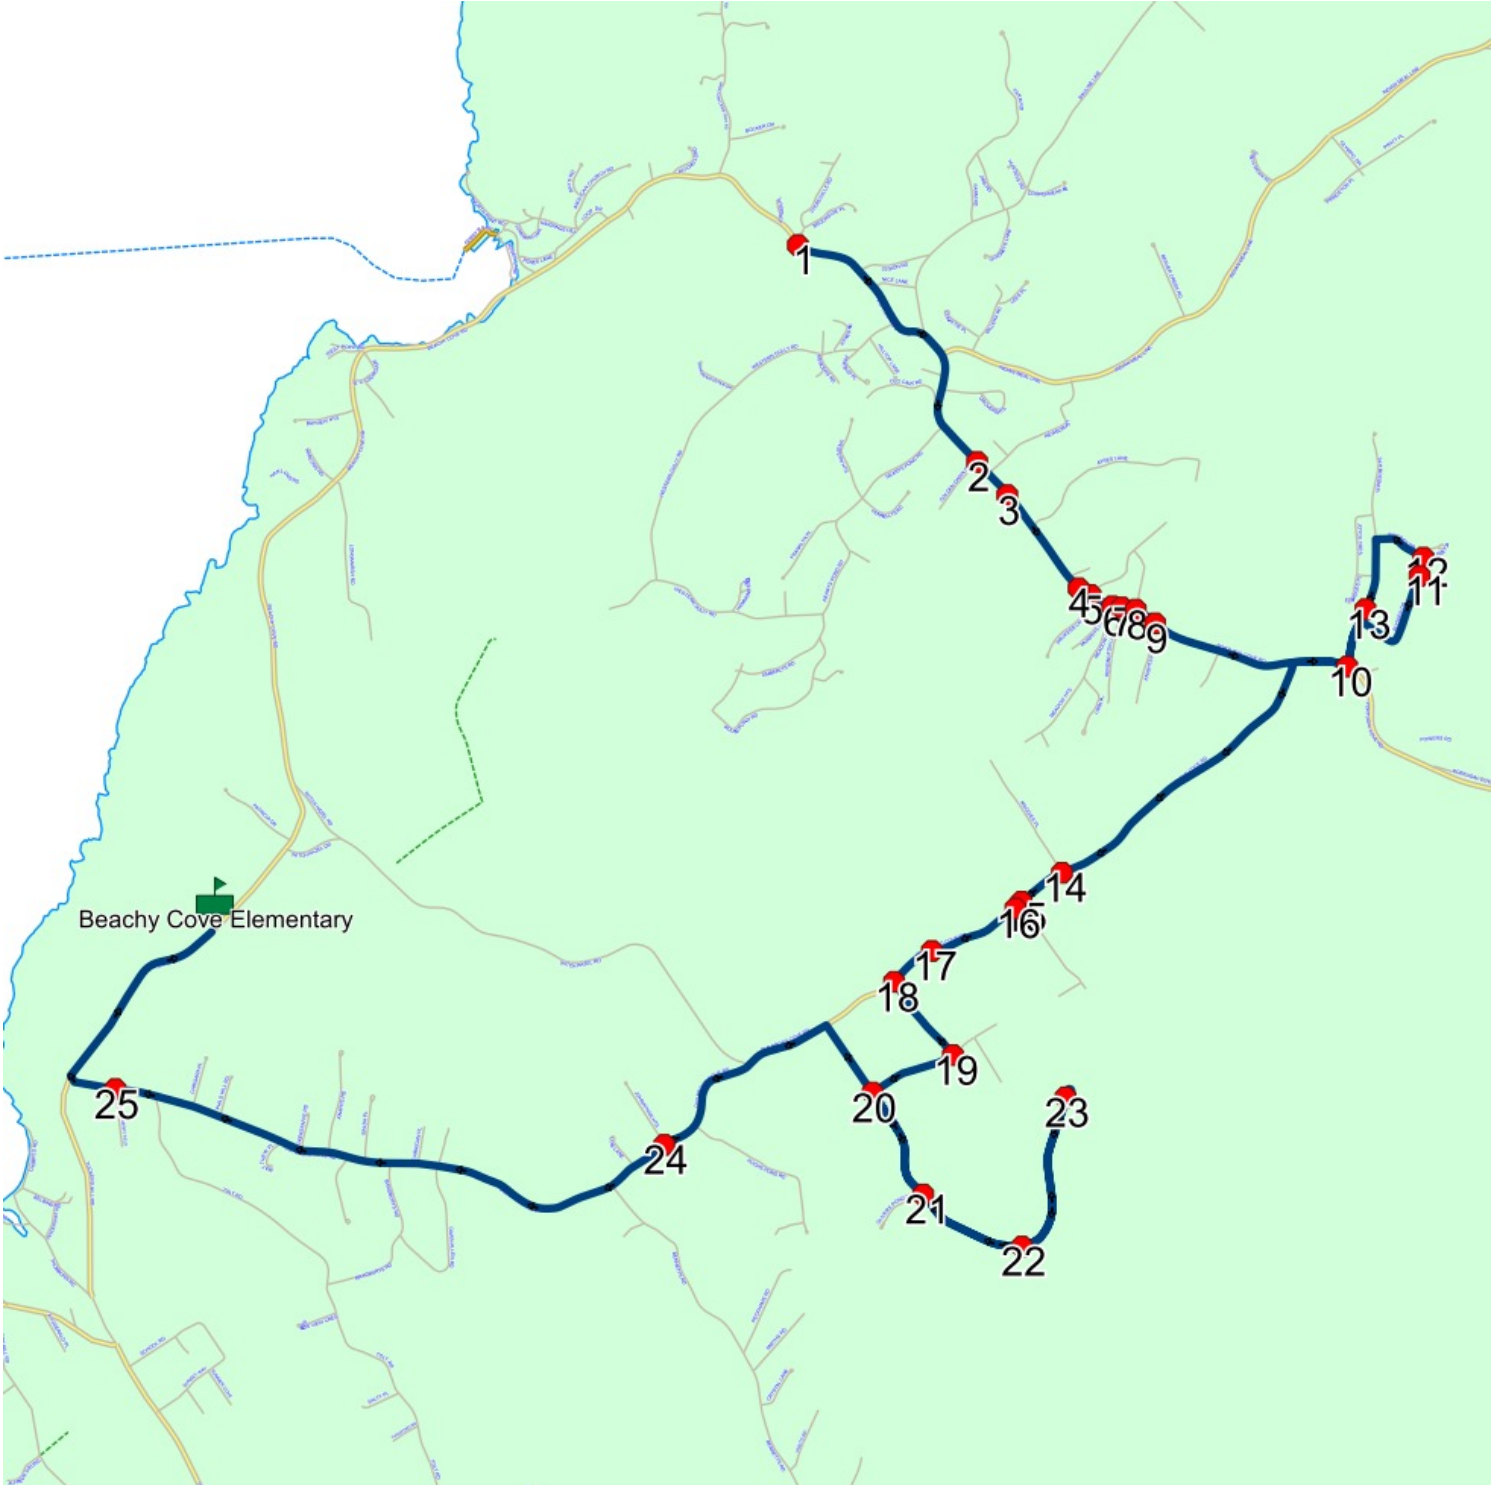

Route: 23-168-4 Run: 23-168-4 AM

Route: 23-168-4

Operator: Executive Taxi Ltd.

Vehicle: 23-168-4

Description:

Schools: Beachy Cove Elementary (320)

Run: 23-168-4 AM

Schools: Beachy Cove Elementary

#	Arrival	Departure	Description	
1		7:37 AM	1711 PORTUGAL COVE RD (KIDS KAMPUS/KIDKARE)	: 2027-03-30
2	7:38 AM	7:39 AM	PORTUGAL COVE RD & GOLDEN DAWN DR; PORTUGAL COVE-ST. PHILIP'S	
3	7:39 AM	7:40 AM	#1557 Portugal Cove Rd	
4		7:40 AM	#1479 Portugal Cove Rd	
5	7:40 AM	7:41 AM	PORTUGAL COVE RD & KEELEY LN	
6		7:41 AM	Portugal Cove Rd @ Meadow Hts	
7	7:41 AM	7:42 AM	PORTUGAL COVE RD & KENSINGTON LANE	
8		7:42 AM	PORTUGAL COVE RD & MARIE PL	
9		7:43 AM	PORTUGAL COVE RD & KNIGHTS REST; PORTUGAL COVE-ST. PHILIP'S	
10		7:44 AM	PORTUGAL COVE RD & WINDSOR HTS	
11	7:45 AM	7:46 AM	66 BUGDEN DR; PORTUGAL COVE-ST PHILIPS; A1M	Effective: 2024-10-02
12		7:46 AM	BUGDEN DR & HUSSEY PL	: 2024-10-02
13		7:48 AM	#38 Windsor Hts	
14		7:51 AM	Old Broad Cove Rd @ Maggies Pl	
15	7:51 AM	7:52 AM	OLD BROAD COVE RD & SPARTA PL	
16		7:52 AM	193 OLD BROAD COVE RD	
17		7:53 AM	248 OLD BROAD COVE RD	
18	7:53 AM	7:54 AM	OLD BROAD COVE RD & PRINCE GEORGE DR	
19	7:55 AM	7:56 AM	PEGGY DEANE DR & PRINCE GEORGE DR	
20		7:57 AM	OLIVERS POND RD & PEGGY DEANE DR	
21		7:58 AM	OLIVERS POND RD & OLIVERS POND PL; PORTUGAL COVE-ST. PHILIP'S	
22		7:59 AM	178 OLIVERS POND RD	
23	8:00 AM	8:01 AM	253 OLIVERS POND RD	
24		8:05 AM	OLD BROAD COVE RD & JOHNATHAN HTS	
25	8:08 AM	8:09 AM	OLD BROAD COVE RD & WILD STRAWBERRY FIELD	
26	8:10 AM	8:13 AM	Beachy Cove Elementary Driveway	

Route: 23-168-4 Run: 23-168-4 AM