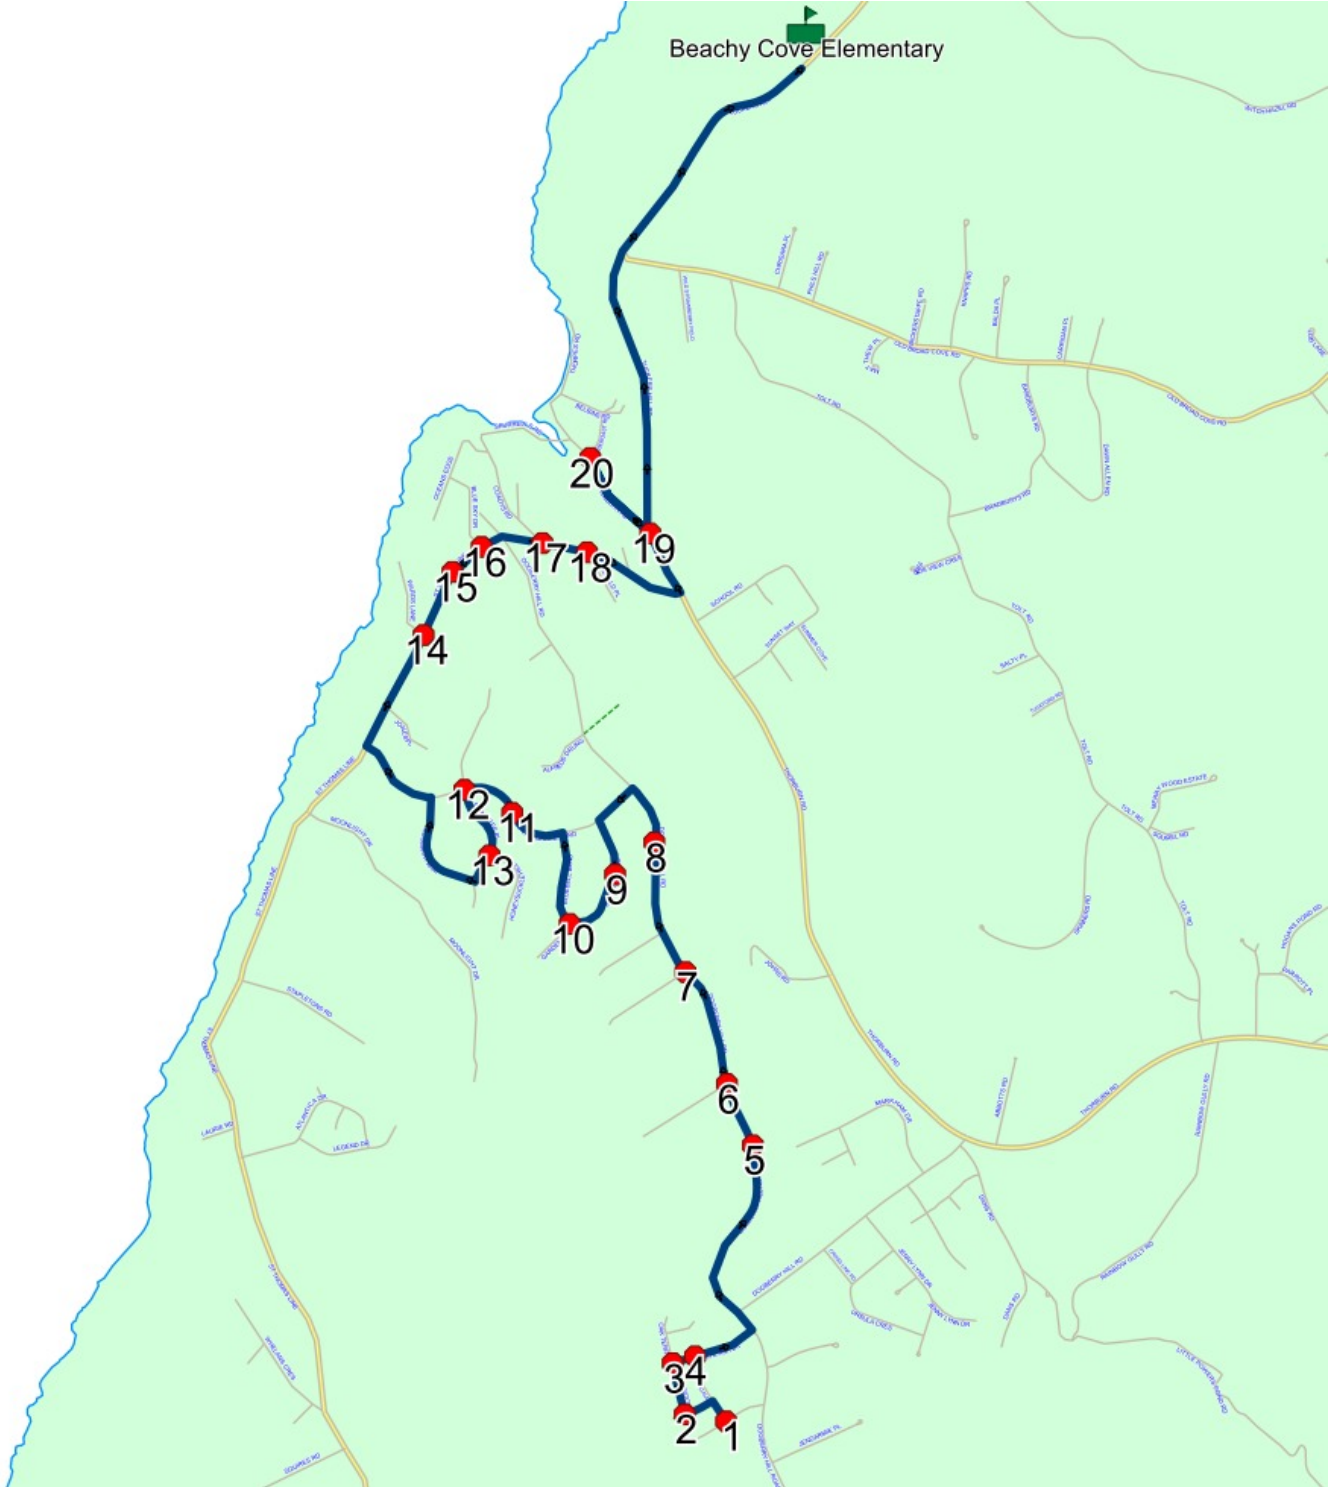

Route: 23-168-7 Run: 23-168-7 AM

Route: 23-168-7

Operator: Executive Taxi Ltd.

Vehicle: 23-168-7

Description:

Schools: Beachy Cove Elementary (320)

Run: 23-168-7 AM

Schools: Beachy Cove Elementary

#	Arrival	Departure	Description
1	7:43 AM	7:44 AM	Brentwood Ave @ Summerwood Pl
2	7:44 AM	7:45 AM	Netherwood St @ Woodhaven Rd
3	7:45 AM	7:46 AM	White Ash Dr @ Netherwood St
4	7:46 AM	7:47 AM	White Ash Dr @ Brentwood Ave
5		7:49 AM	283 DOGBERRY HILL RD
6	7:49 AM	7:50 AM	DOGBERRY HILL RD & MARIAN PL; PORTUGAL COVE-ST. PHILIP'S
7	7:50 AM	7:51 AM	Dogberry Hill Rd @ Winsorian Pl
8	7:51 AM	7:52 AM	146 DOGBERRY HILL RD; PORTUGAL COVE-ST PHILIPS; A1M
9	7:53 AM	7:54 AM	#7 Bluebell Bend
10		7:54 AM	Bluebell Bend @ Garden Hill
11		7:55 AM	#13 Country Gardens Rd
12		7:56 AM	Country Gardens Rd @ Plumtree Pl
13		7:57 AM	Plumtree Path @ Honeysuckle Hill
14		8:00 AM	ST THOMAS LINE & WARDS LANE; PORTUGAL COVE-ST. PHILIP'S
15		8:00 AM	847 ST THOMAS LINE
16	8:00 AM	8:01 AM	ST THOMAS LINE & BLUE SKY DR; PORTUGAL COVE-ST. PHILIP'S
17		8:01 AM	COADYS RD & ST THOMAS LINE - BALLICATTER DAYCARE : 2025-06-30
18	8:01 AM	8:02 AM	ST THOMAS LINE & FITZGERALD PL
19		8:03 AM	Thorburn Rd @ Tuckers Hill Rd
20	8:04 AM	8:05 AM	Thorburn Rd @ Pendergast Rd
21	8:10 AM	8:12 AM	Beachy Cove Elementary Driveway

Route: 23-168-7 Run: 23-168-7 AM