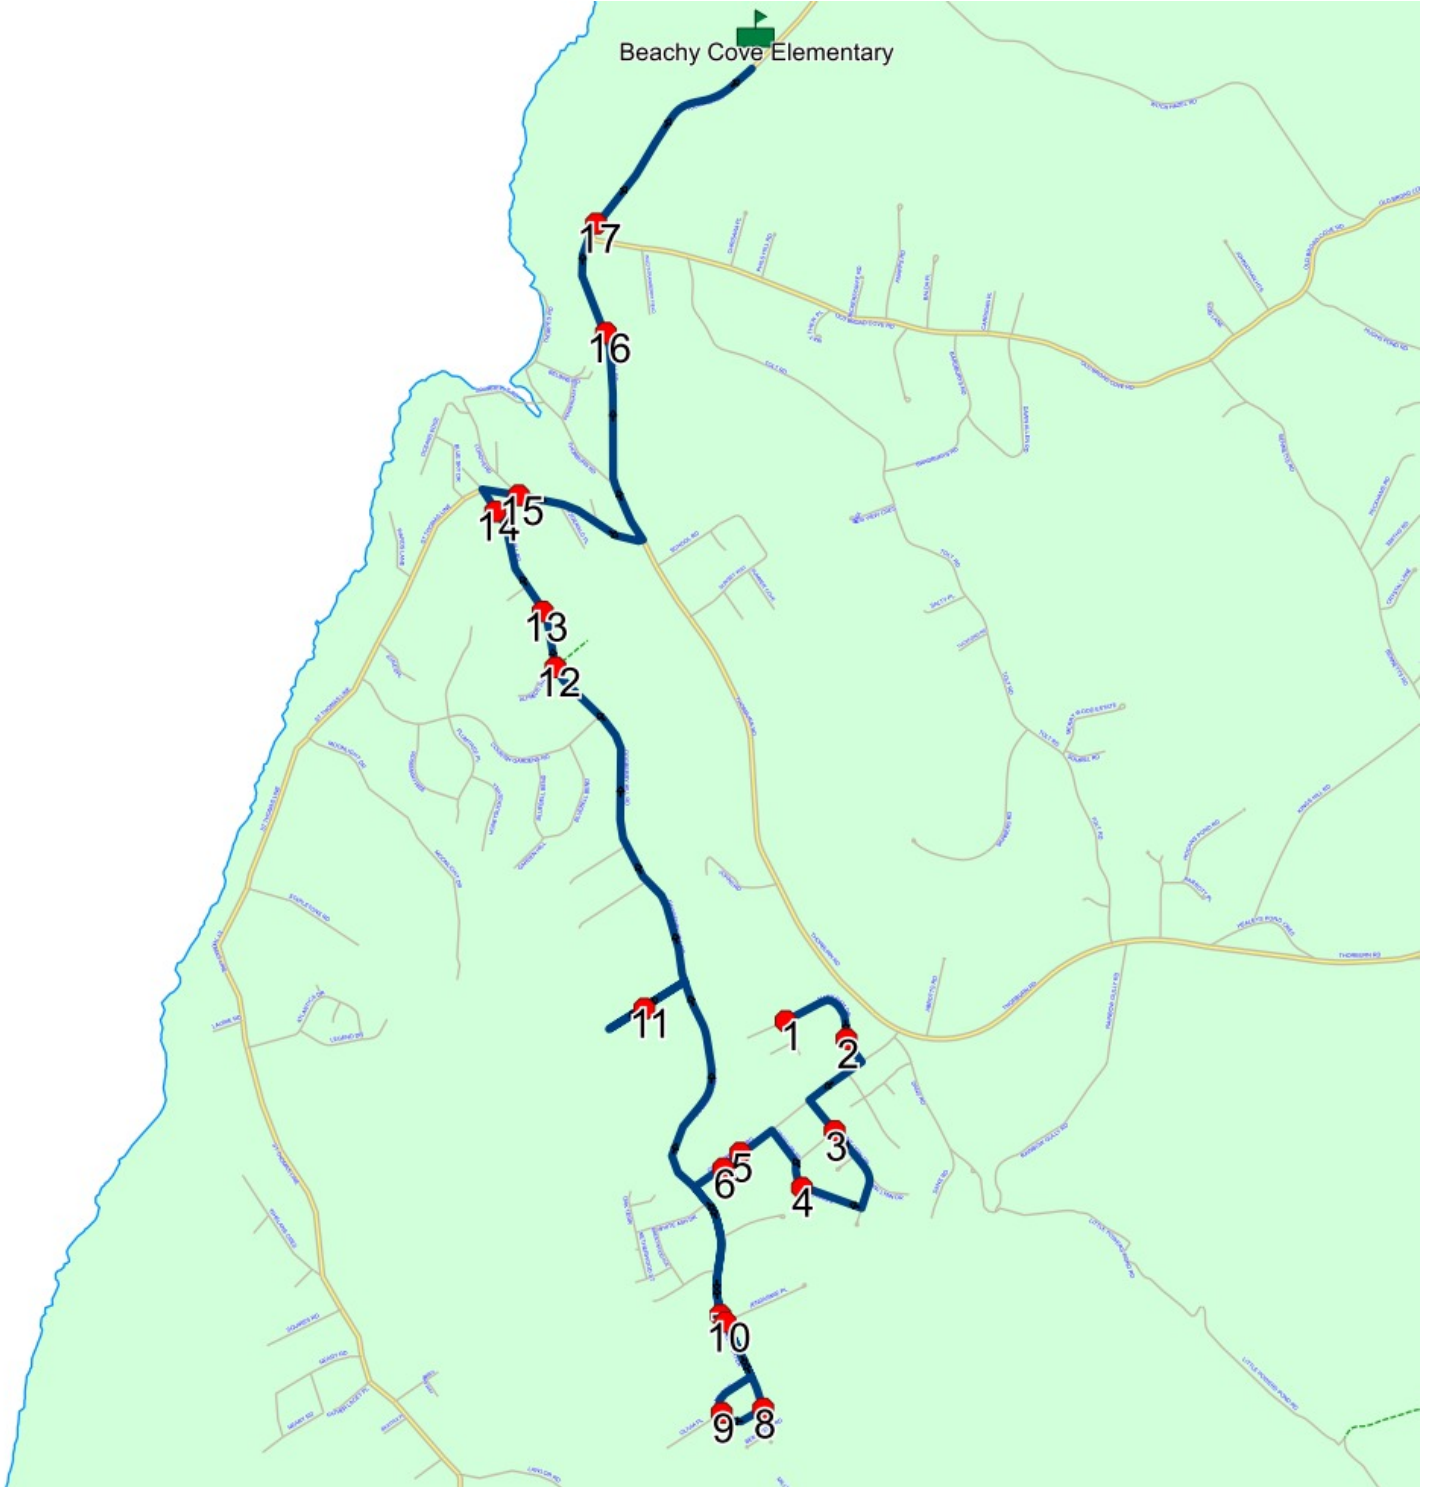

Route: 23-168-5 Run: 23-168-5 PM

Route: 23-168-6 Run: 23-168-6 AM

Route: 23-168-6

Operator: Executive Taxi Ltd.

Vehicle: 23-168-6

Description:

Schools: Beachy Cove Elementary (320)

Run: 23-168-6 AM

Route: 23-168-6 Run: 23-168-6 AM

Route: 23-168-6 Run: 23-168-6 PM

Route: 23-168-6

Operator: Executive Taxi Ltd.

Vehicle: 23-168-6

Description:

Schools: Beachy Cove Elementary (320)

Run: 23-168-6 PM

#	Arrival	Departure	Description
1	7:43 AM	7:44 AM	Brentwood Ave @ Summerwood Pl
2	7:44 AM	7:45 AM	Netherwood St @ Woodhaven Rd
3	7:45 AM	7:46 AM	White Ash Dr @ Netherwood St
4	7:46 AM	7:47 AM	White Ash Dr @ Brentwood Ave
5		7:49 AM	283 DOGBERRY HILL RD
6	7:49 AM	7:50 AM	DOGBERRY HILL RD & MARIAN PL; PORTUGAL COVE-ST. PHILIP'S
7	7:50 AM	7:51 AM	Dogberry Hill Rd @ Winsorian Pl
8	7:51 AM	7:52 AM	146 DOGBERRY HILL RD; PORTUGAL COVE-ST PHILIPS; A1M
9	7:53 AM	7:54 AM	#7 Bluebell Bend
10		7:54 AM	Bluebell Bend @ Garden Hill
11		7:55 AM	#13 Country Gardens Rd
12		7:56 AM	Country Gardens Rd @ Plumtree Pl
13		7:57 AM	Plumtree Path @ Honeysuckle Hill
14		8:00 AM	ST THOMAS LINE & WARDS LANE; PORTUGAL COVE-ST. PHILIP'S
15		8:00 AM	847 ST THOMAS LINE
16	8:00 AM	8:01 AM	ST THOMAS LINE & BLUE SKY DR; PORTUGAL COVE-ST. PHILIP'S
17		8:01 AM	COADYS RD & ST THOMAS LINE - BALLICATTER DAYCARE : 2025-06-30
18	8:01 AM	8:02 AM	ST THOMAS LINE & FITZGERALD PL
19		8:03 AM	Thorburn Rd @ Tuckers Hill Rd
20	8:04 AM	8:05 AM	Thorburn Rd @ Pendergast Rd
21	8:10 AM	8:12 AM	Beachy Cove Elementary Driveway