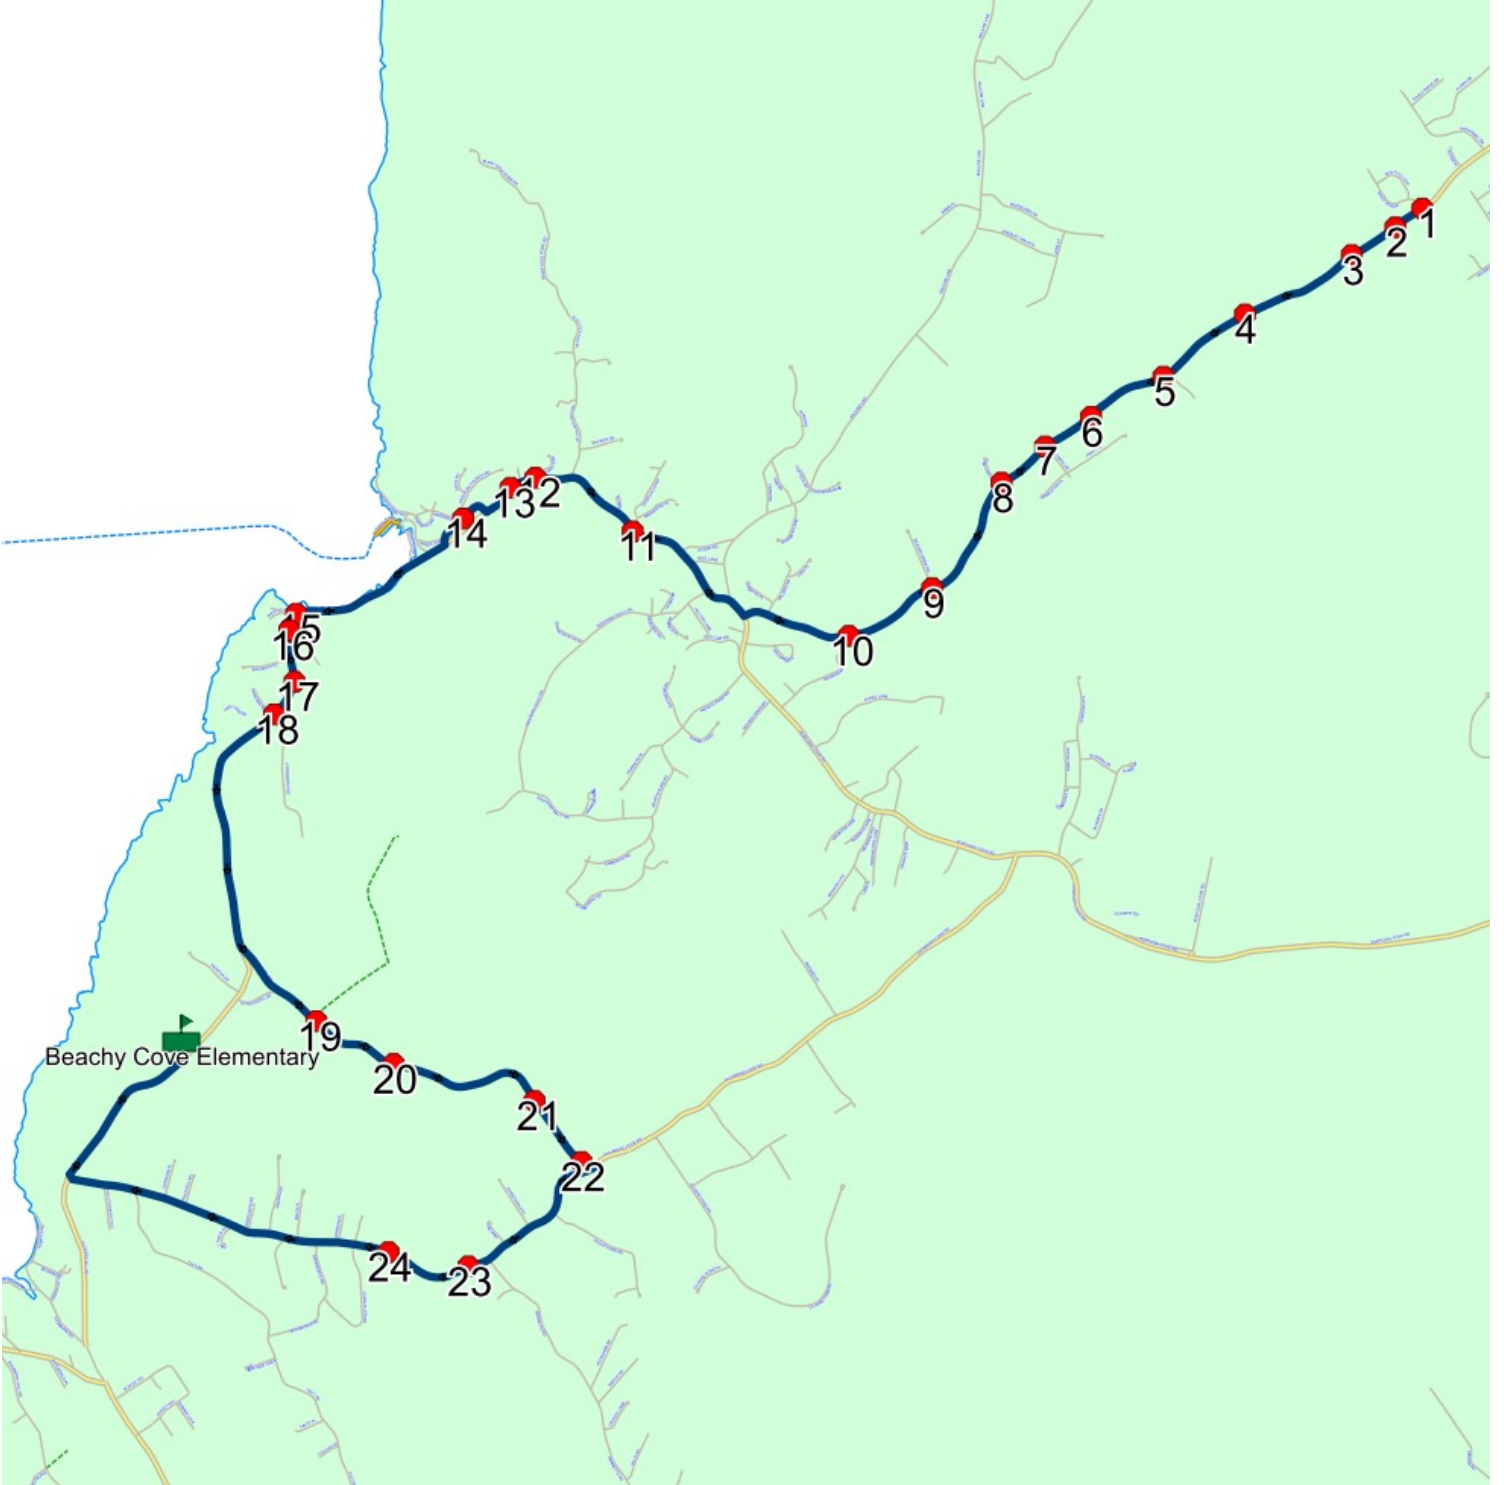

Route: 23-168-1 Run: 23-168-1 PM

Route: 23-168-2 Run: 23-168-2 AM

Route: 23-168-2

Operator: Executive Taxi Ltd.

Vehicle: 23-168-2

Description:

Schools: Beachy Cove Elementary (320)

Run: 23-168-2 AM

Schools: Beachy Cove Elementary

#	Arrival	Departure	Description
1	7:38 AM	7:39 AM	INDIAN MEAL LINE & GAILS VIEW DR; PORTUGAL COVE-ST. PHILIP'S
2	7:39 AM	7:40 AM	#623 Indian Meal Line
3		7:40 AM	658 INDIAN MEAL LINE; PORTUGAL COVE-ST PHILIPS; A1K
4		7:42 AM	#744 Indian Meal Line
5		7:43 AM	#816 Indian Meal Line
6		7:44 AM	#859 Indian Meal Line
7		7:45 AM	INDIAN MEAL LINE & OLYMPIC DR
8		7:46 AM	INDIAN MEAL LINE & VOISEYS BROOK RD
9	7:47 AM	7:48 AM	Indian Meal Line @ Beaver Creek Rd
10		7:49 AM	1059 INDIAN MEAL LINE
11		7:52 AM	1711 PORTUGAL COVE RD (KIDS KAMPUS/KIDKARE) : 2027-03-30
12	7:52 AM	7:53 AM	Beachy Cove Rd @ Mitchells Rd
13		7:53 AM	#1836 Portugal Cove Rd
14		7:54 AM	LOOP DR & ANGLICAN CHURCH RD
15	7:56 AM	7:57 AM	Beachy Cove Rd @ West Point Rd
16		7:57 AM	#95 Beachy Cove Rd
17		7:57 AM	125 BEACHY COVE RD; PORTUGAL COVE-ST PHILIPS; A1M
18		7:58 AM	Beachy Cove Rd @ Hanlons Rd
19		8:01 AM	69 WITCH HAZEL RD; PORTUGAL COVE-ST PHILIPS; A1M
20		8:02 AM	131 WITCH HAZEL RD
21		8:03 AM	#234 Witch Hazel Rd
22		8:04 AM	284 WITCH HAZEL RD; PORTUGAL COVE-ST PHILIPS; A1M
23		8:06 AM	490 OLD BROAD COVE RD
24		8:07 AM	552 OLD BROAD COVE RD
25	8:10 AM	8:12 AM	Beachy Cove Elementary Driveway

Route: 23-168-2 Run: 23-168-2 AM

Route: 23-168-2 Run: 23-168-2 PM

Route: 23-168-2

Operator: Executive Taxi Ltd.

Vehicle: 23-168-2

Description:

Schools: Beachy Cove Elementary (320)

Run: 23-168-2 PM