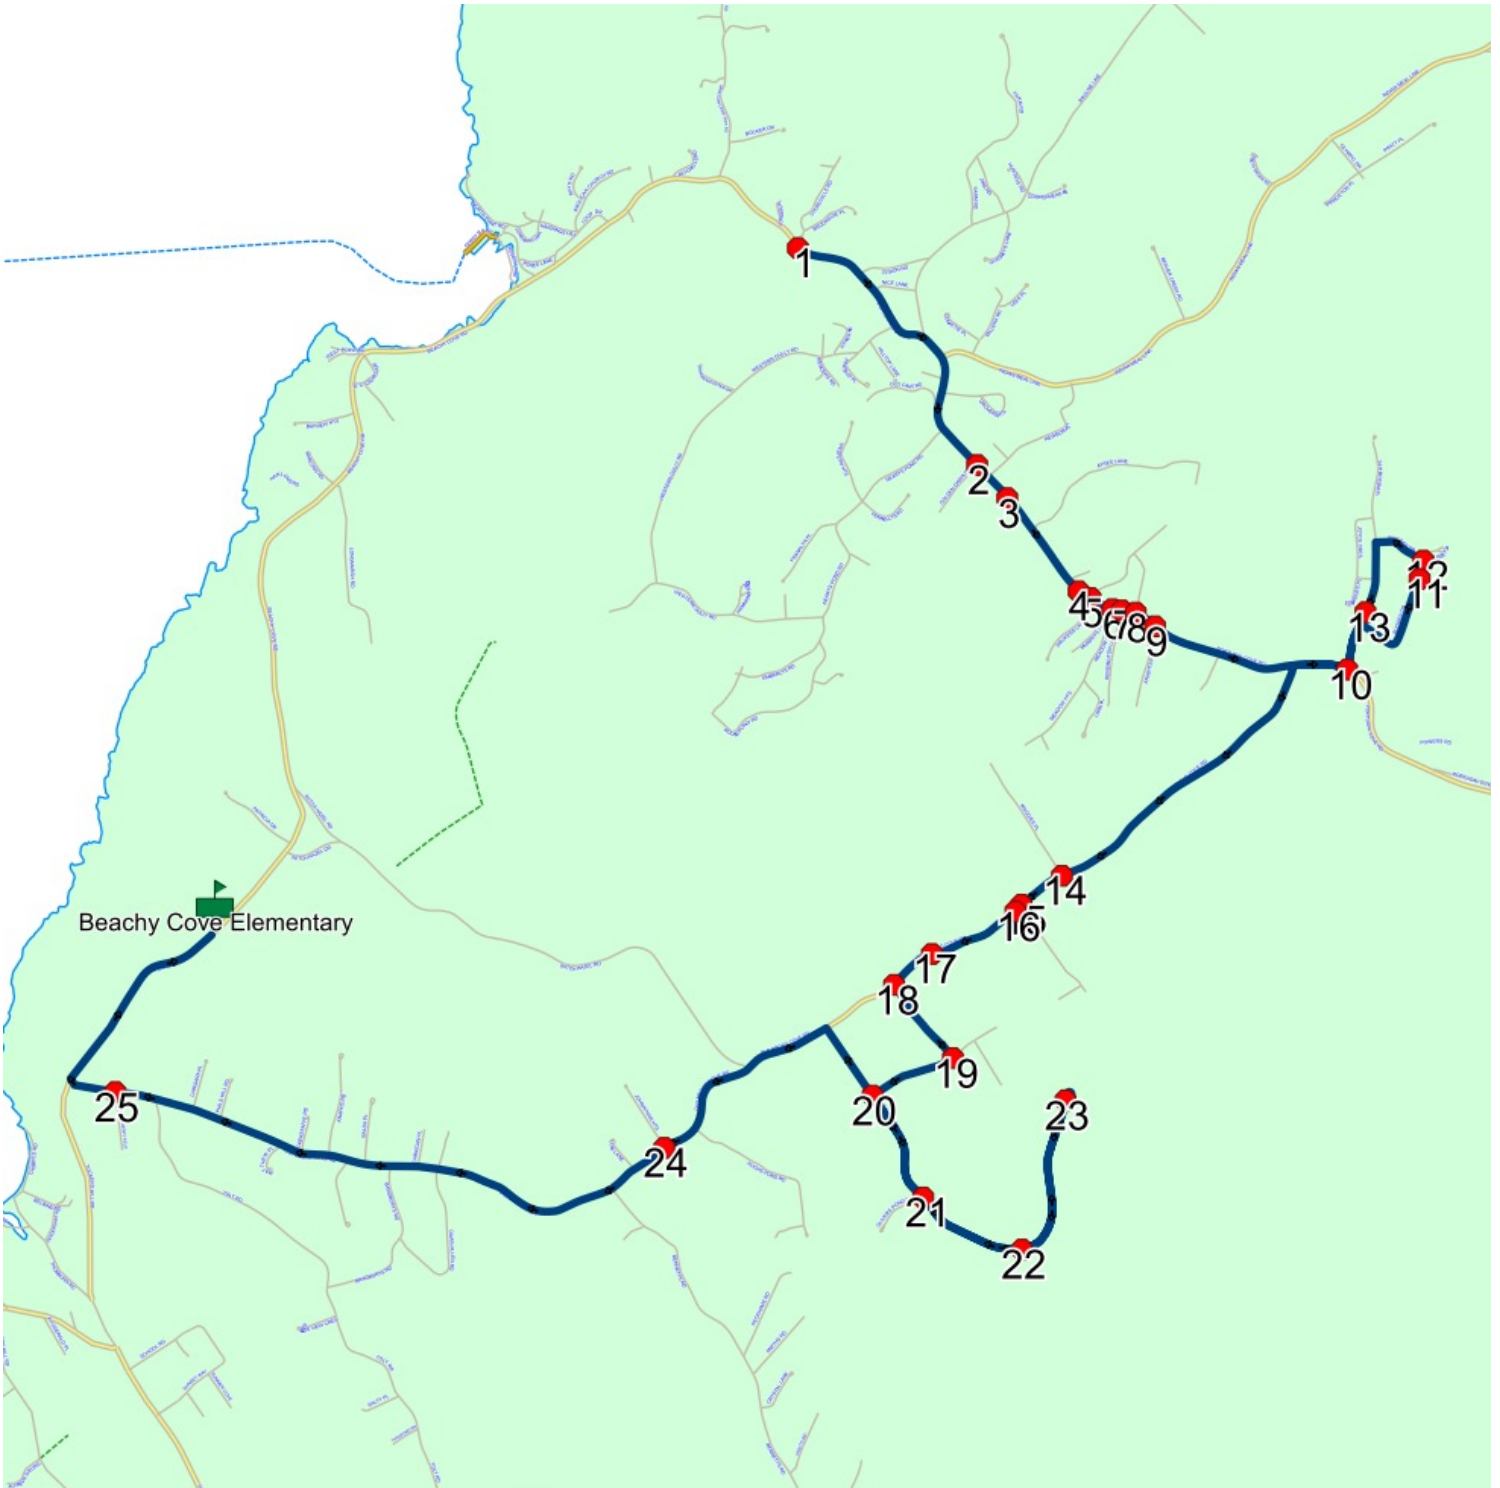

Route: 23-168-4 Run: 23-168-4 AM

Route: 23-168-4

Operator: Executive Taxi Ltd.

Vehicle: 23-168-4

Description:

Schools: Beachy Cove Elementary (320)

Run: 23-168-4 AM

Schools: Beachy Cove Elementary

#	Arrival	Departure	Description	
1		7:37 AM	1711 PORTUGAL COVE RD (KIDS KAMPUS/KIDKARE)	: 2027-03-30
2	7:38 AM	7:39 AM	PORTUGAL COVE RD & GOLDEN DAWN DR; PORTUGAL COVE-ST. PHILIP'S	
3	7:39 AM	7:40 AM	#1557 Portugal Cove Rd	
4		7:40 AM	#1479 Portugal Cove Rd	
5	7:40 AM	7:41 AM	PORTUGAL COVE RD & KEELEY LN	
6		7:41 AM	Portugal Cove Rd @ Meadow Hts	
7	7:41 AM	7:42 AM	PORTUGAL COVE RD & KENSINGTON LANE	
8		7:42 AM	PORTUGAL COVE RD & MARIE PL	
9		7:43 AM	PORTUGAL COVE RD & KNIGHTS REST; PORTUGAL COVE-ST. PHILIP'S	
10		7:44 AM	PORTUGAL COVE RD & WINDSOR HTS	
11	7:45 AM	7:46 AM	66 BUGDEN DR; PORTUGAL COVE-ST PHILIPS; A1M	Effective: 2024-10-02
12		7:46 AM	BUGDEN DR & HUSSEY PL	: 2024-10-02
13		7:48 AM	#38 Windsor Hts	
14		7:51 AM	Old Broad Cove Rd @ Maggies Pl	
15	7:51 AM	7:52 AM	OLD BROAD COVE RD & SPARTA PL	
16		7:52 AM	193 OLD BROAD COVE RD	
17		7:53 AM	248 OLD BROAD COVE RD	
18	7:53 AM	7:54 AM	OLD BROAD COVE RD & PRINCE GEORGE DR	
19	7:55 AM	7:56 AM	PEGGY DEANE DR & PRINCE GEORGE DR	
20		7:57 AM	OLIVERS POND RD & PEGGY DEANE DR	
21		7:58 AM	OLIVERS POND RD & OLIVERS POND PL; PORTUGAL COVE-ST. PHILIP'S	
22		7:59 AM	178 OLIVERS POND RD	
23	8:00 AM	8:01 AM	253 OLIVERS POND RD	
24		8:05 AM	OLD BROAD COVE RD & JOHNATHAN HTS	
25	8:08 AM	8:09 AM	OLD BROAD COVE RD & WILD STRAWBERRY FIELD	
26	8:10 AM	8:13 AM	Beachy Cove Elementary Driveway	

Route: 23-168-4 Run: 23-168-4 AM