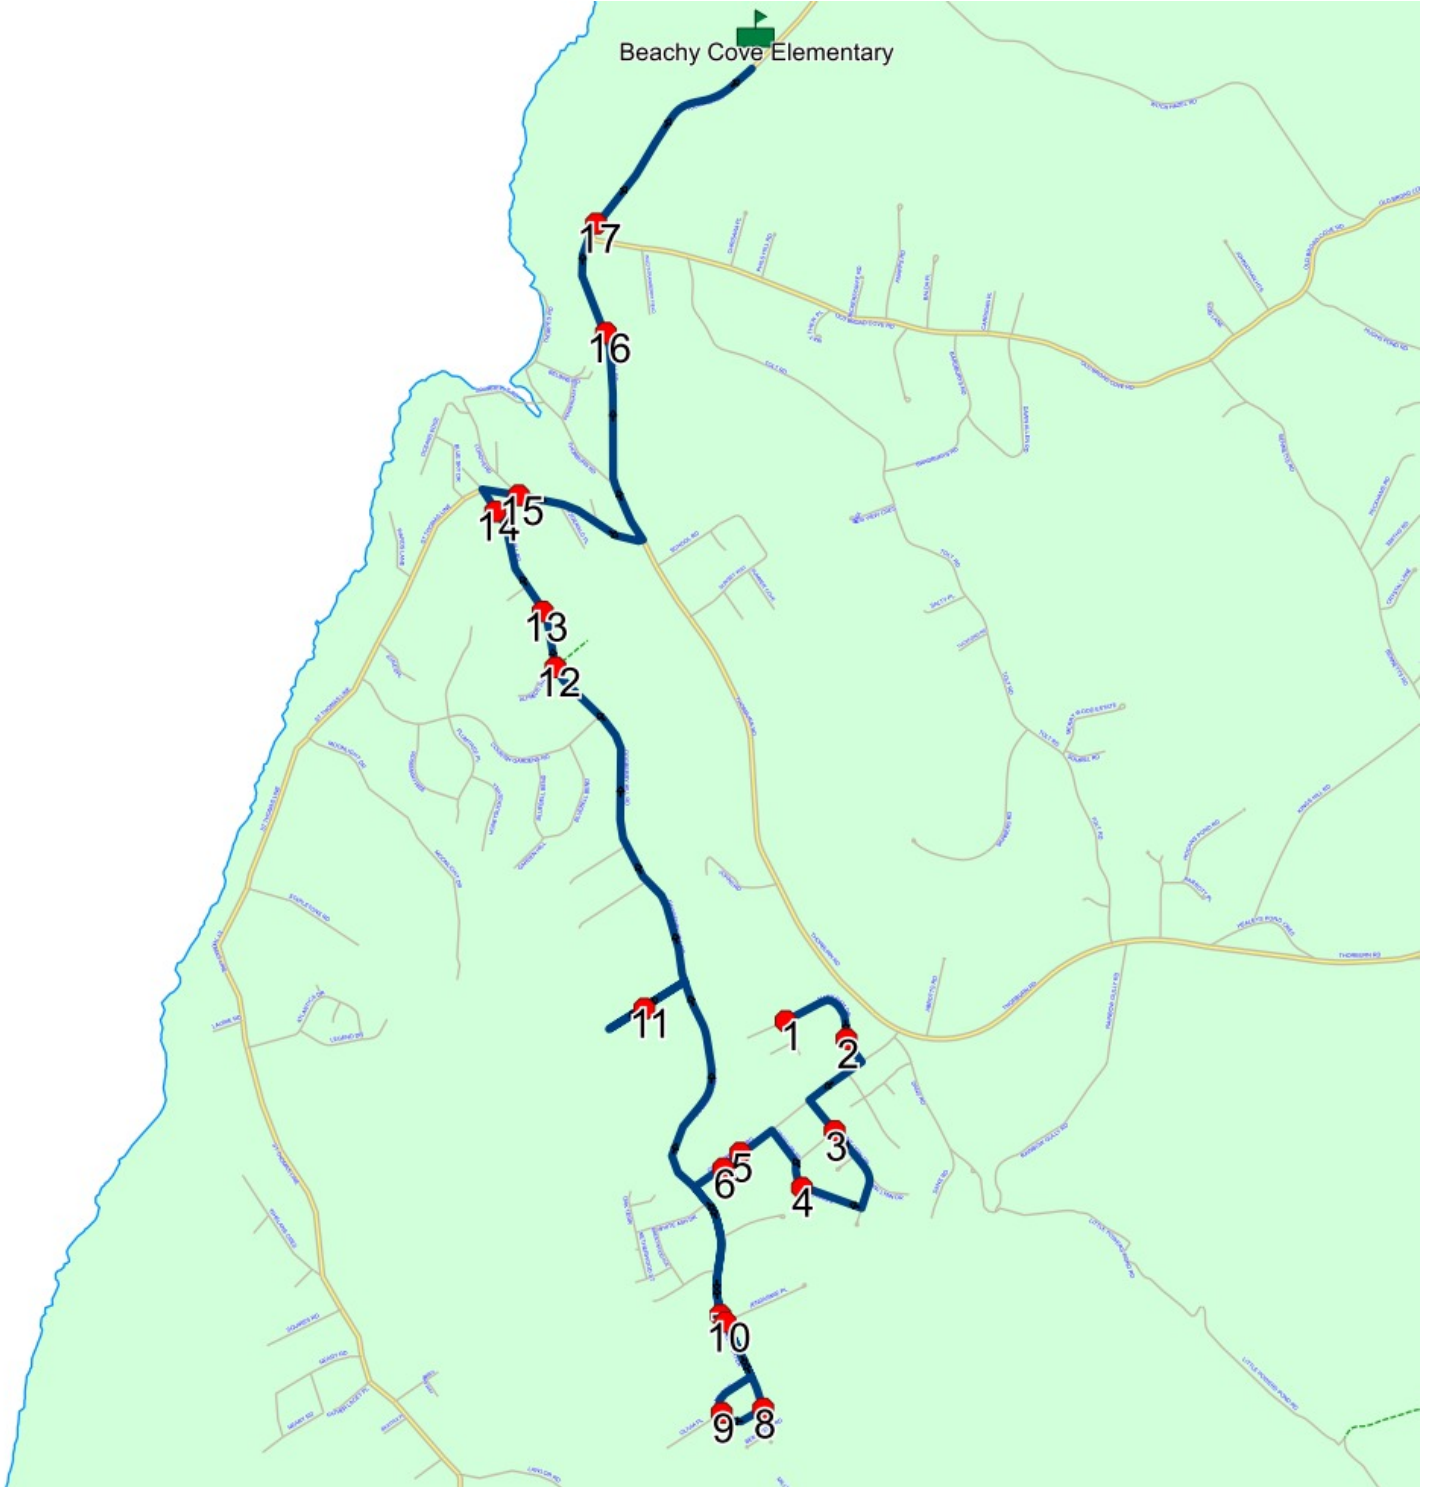

Route: 23-168-6 Run: 23-168-6 AM

Route: 23-168-6

Operator: Executive Taxi Ltd.

Vehicle: 23-168-6

Description:

Schools: Beachy Cove Elementary (320)

Run: 23-168-6 AM

Schools: Beachy Cove Elementary

#	Arrival	Departure	Description
1	7:43 AM	7:44 AM	MARKHAM DR & PAPENBURG PL; PORTUGAL COVE-ST. PHILIP'S
2	7:44 AM	7:45 AM	13 MARKHAM DR; PORTUGAL COVE-ST PHILIPS
3		7:47 AM	Jenny Lynn Dr @ Ursula Cres
4	7:48 AM	7:49 AM	#16 Ursula Cres
5	7:50 AM	7:51 AM	385 DOGBERRY HILL RD
6		7:51 AM	354 DOGBERRY HILL RD
7	7:52 AM	7:53 AM	64 DOGBERRY HILL ROAD EXTEN; PORTUGAL COVE-ST PHILIPS; A1M
8	7:53 AM	7:54 AM	DOGBERRY HILL ROAD EXTEN & CANNON SMITH CRES; PORTUGAL COVE-ST. PHILIP'S
9	7:54 AM	7:55 AM	Cannon Smith Cres @ Olivia Pl
10		7:56 AM	Dogberry Hill Rd Ext @ Jendarmie Pl
11	8:01 AM	8:02 AM	#25 Marian Pl
12		8:04 AM	Dogberry Hill Rd @ Alfreds Drung
13		8:05 AM	56 DOGBERRY HILL RD
14		8:05 AM	#10 Dogberry Hill Rd
15		8:06 AM	COADYS RD & ST THOMAS LINE - BALLICATTER DAYCARE : 2025-06-30
16		8:08 AM	68 TUCKERS HILL RD; PORTUGAL COVE-ST. PHILIP'S
17		8:09 AM	125 TUCKERS HILL RD
18	8:10 AM	8:12 AM	Beachy Cove Elementary Driveway

Route: 23-168-6 Run: 23-168-6 AM