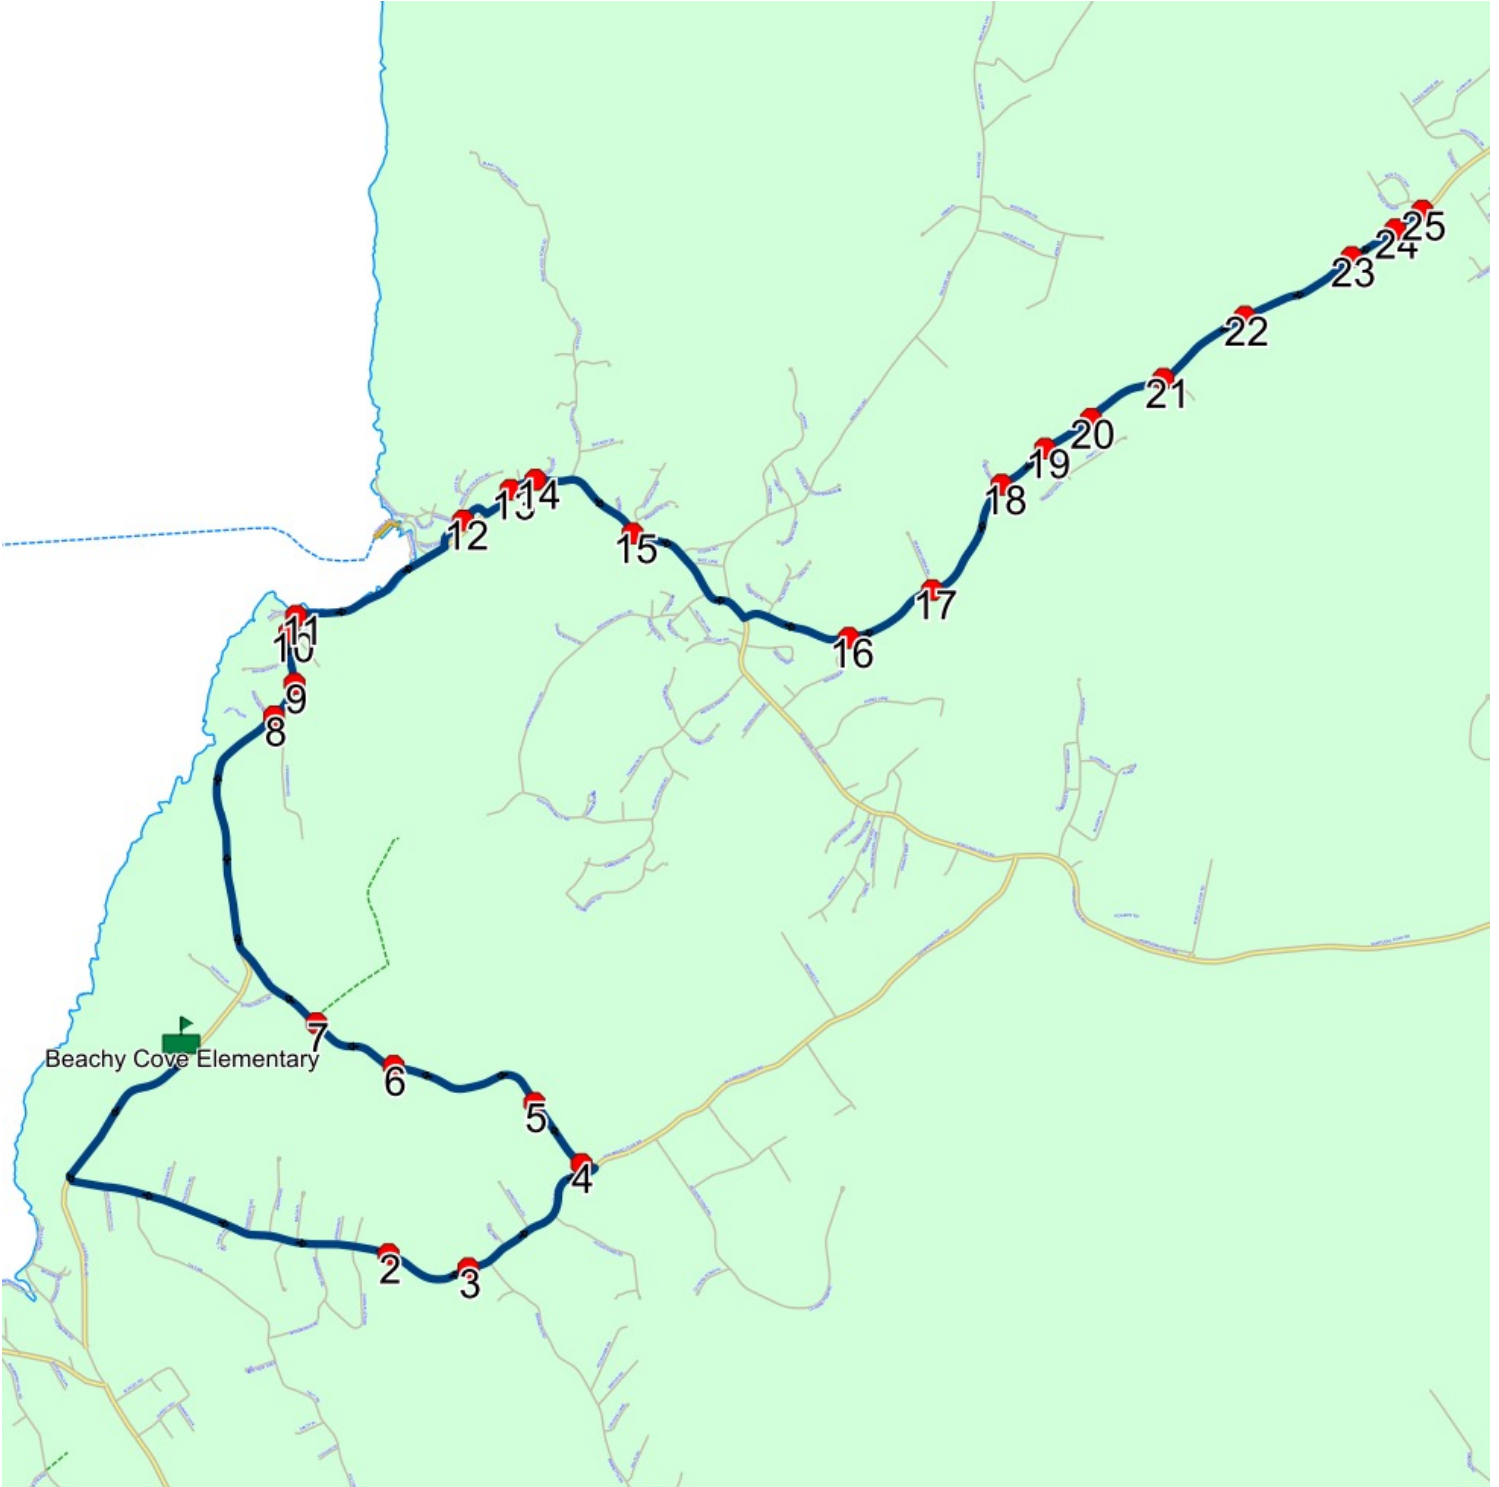

Route: 23-168-1 Run: 23-168-1 PM

Route: 23-168-2 Run: 23-168-2 AM

Route: 23-168-2

Operator: Executive Taxi Ltd.

Vehicle: 23-168-2

Description:

Schools: Beachy Cove Elementary (320)

Run: 23-168-2 AM

Route: 23-168-2 Run: 23-168-2 AM

Route: 23-168-2 Run: 23-168-2 PM

Route: 23-168-2

Operator: Executive Taxi Ltd.

Vehicle: 23-168-2

Description:

Schools: Beachy Cove Elementary (320)

Run: 23-168-2 PM

Schools: Beachy Cove Elementary

#	Arrival	Departure	Description
1	2:35 PM	2:50 PM	Beachy Cove Elementary Driveway
2	2:53 PM		552 OLD BROAD COVE RD
3	2:54 PM		490 OLD BROAD COVE RD
4	2:56 PM	2:57 PM	284 WITCH HAZEL RD; PORTUGAL COVE-ST PHILIPS; A1M
5	2:57 PM	2:58 PM	#234 Witch Hazel Rd
6	2:59 PM		131 WITCH HAZEL RD
7	3:00 PM		69 WITCH HAZEL RD; PORTUGAL COVE-ST PHILIPS; A1M
8	3:03 PM		Beachy Cove Rd @ Hanlons Rd
9	3:03 PM	3:04 PM	125 BEACHY COVE RD; PORTUGAL COVE-ST PHILIPS; A1M
10	3:04 PM		#95 Beachy Cove Rd
11	3:04 PM	3:05 PM	Beachy Cove Rd @ West Point Rd
12	3:07 PM	3:08 PM	LOOP DR & ANGLICAN CHURCH RD
13	3:08 PM	3:09 PM	#1836 Portugal Cove Rd
14	3:09 PM	3:10 PM	Beachy Cove Rd @ Mitchells Rd
15	3:10 PM		1711 PORTUGAL COVE RD (KIDS KAMPUS/KIDKARE) : 2027-03-30
16	3:13 PM		1059 INDIAN MEAL LINE
17	3:14 PM	3:15 PM	Indian Meal Line @ Beaver Creek Rd
18	3:16 PM	3:17 PM	INDIAN MEAL LINE & VOISEYS BROOK RD
19	3:17 PM	3:18 PM	INDIAN MEAL LINE & OLYMPIC DR
20	3:18 PM	3:19 PM	#859 Indian Meal Line
21	3:20 PM		#816 Indian Meal Line
22	3:21 PM		#744 Indian Meal Line
23	3:22 PM	3:23 PM	658 INDIAN MEAL LINE; PORTUGAL COVE-ST PHILIPS; A1K
24	3:23 PM	3:24 PM	#623 Indian Meal Line
25	3:24 PM	3:25 PM	INDIAN MEAL LINE & GAILS VIEW DR; PORTUGAL COVE-ST. PHILIP'S

Route: 23-168-2 Run: 23-168-2 PM

Route: 23-168-3 Run: 23-168-3 AM

Route: 23-168-3

Operator: Executive Taxi Ltd.

Vehicle: 23-168-3

Description:

Schools: Beachy Cove Elementary (320)

Run: 23-168-3 AM