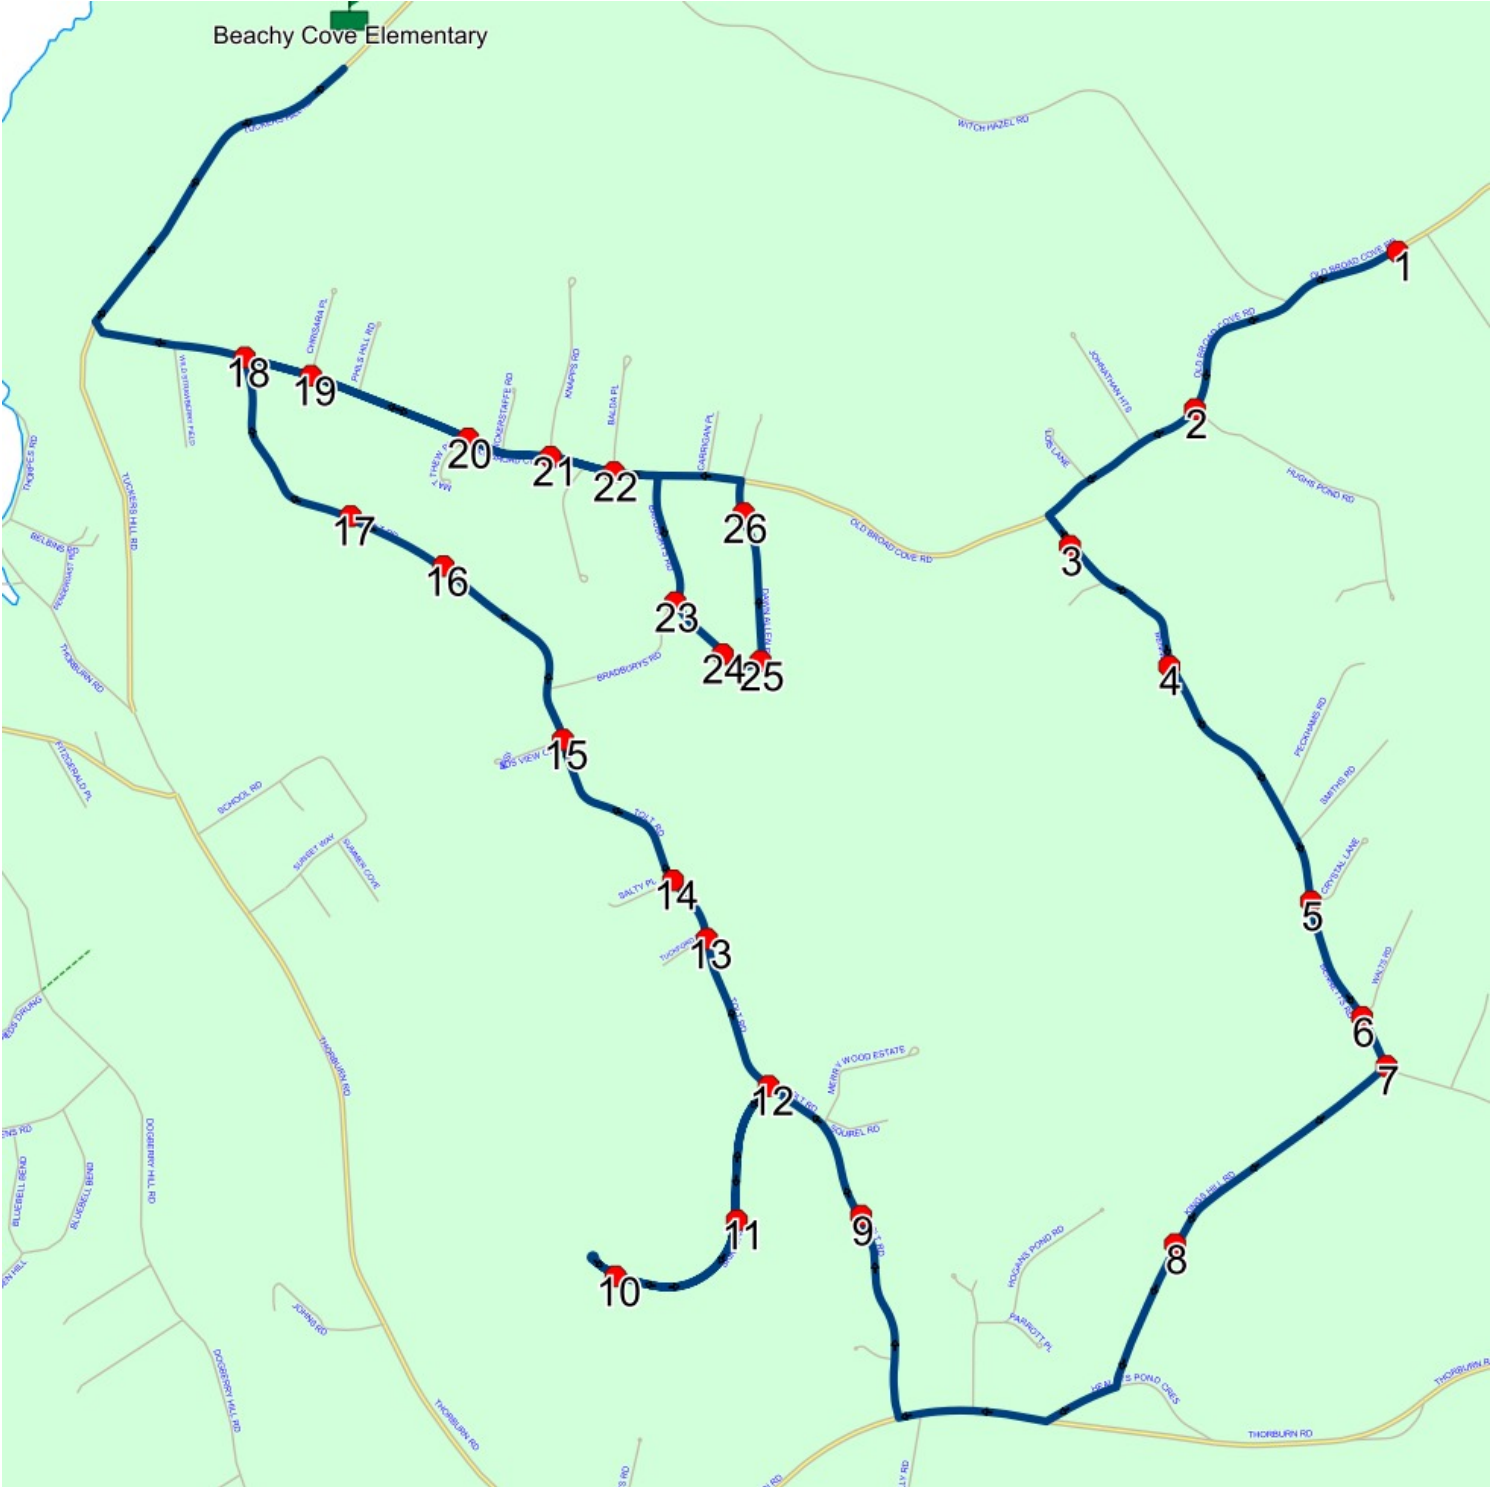

Route: 23-168-5 Run: 23-168-5 AM

Route: 23-168-5

Operator: Executive Taxi Ltd.

Vehicle: 23-168-5

Description:

Schools: Beachy Cove Elementary (320)

Run: 23-168-5 AM

Schools: Beachy Cove Elementary

#	Arrival	Departure	Description
1		7:41 AM	337 OLD BROAD COVE RD
2		7:42 AM	Old Broad Cove Rd @ Hughs Pond Rd
3	7:43 AM	7:44 AM	327 BENNETTS RD
4		7:44 AM	277 BENNETTS RD; PORTUGAL COVE-ST PHILIPS; A1M
5	7:45 AM	7:46 AM	BENNETTS RD & CRYSTAL LANE
6	7:46 AM	7:47 AM	BENNETTS RD & WALTZ RD
7		7:47 AM	BENNETTS RD & KINGS HILL RD; PORTUGAL COVE-ST. PHILIP'S Effective: 2024-10-16
8		7:48 AM	#49 Kings Hill Rd
9		7:51 AM	#64 Tolt Rd
10		7:53 AM	99 SKINNERS RD; PORTUGAL COVE-ST PHILIPS; A1M
11		7:54 AM	#49 Skidders Rd
12		7:55 AM	Tolt Rd @ Skidders Rd
13		7:56 AM	Tolt Rd @ Tuckford Rd
14		7:56 AM	TOLT RD & SALTY PL
15	7:57 AM	7:58 AM	Tolt Rd @ Island View Cres
16	7:58 AM	7:59 AM	314 TOLT RD
17	7:59 AM	8:00 AM	344 TOLT RD; PORTUGAL COVE-ST PHILIPS; A1M Effective: 2024-10-09
18	8:00 AM	8:01 AM	OLD BROAD COVE RD & TOLT RD; PORTUGAL COVE-ST. PHILIP'S
19		8:01 AM	OLD BROAD COVE RD & CHRISARA PL; PORTUGAL COVE-ST. PHILIP'S
20		8:02 AM	OLD BROAD COVE RD & MATTHEW PL
21		8:03 AM	Old Broad Cove Rd @ Knapps Rd
22		8:03 AM	Old Broad Cove Rd @ Balda Pl
23	8:04 AM	8:05 AM	Bradburys Rd @ Dawn Allen Rd
24		8:05 AM	57 DAWN ALLEN RD
25		8:05 AM	47 DAWN ALLEN RD
26		8:06 AM	11 DAWN ALLEN RD (PULL OFF)
27	8:10 AM	8:12 AM	Beachy Cove Elementary Driveway

Route: 23-168-5 Run: 23-168-5 AM