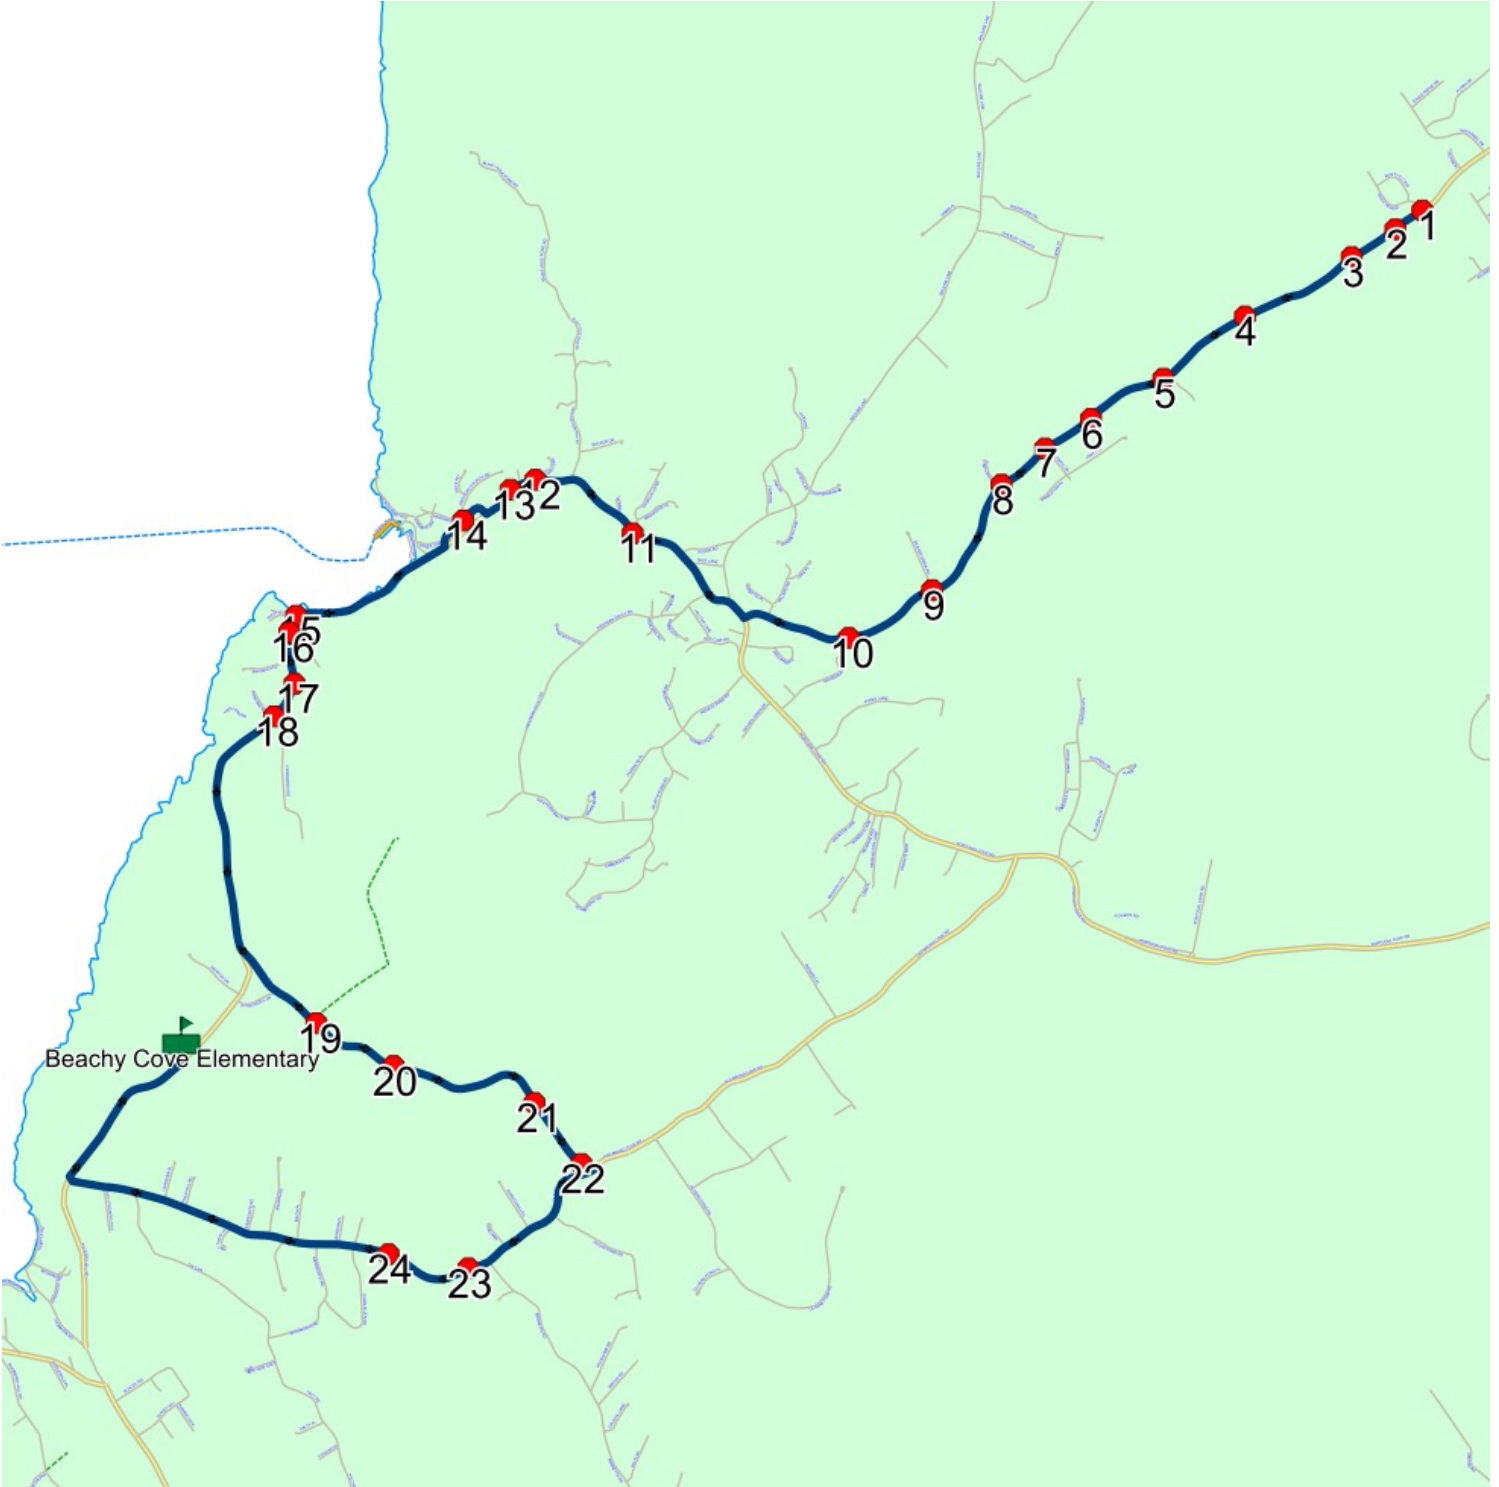

Route: 23-168-1 Run: 23-168-1 PM

Route: 23-168-2 Run: 23-168-2 AM

Route: 23-168-2

Operator: Executive Taxi Ltd.

Vehicle: 23-168-2

Description:

Schools: Beachy Cove Elementary (320)

Run: 23-168-2 AM

Schools: Beachy Cove Elementary

#	Arrival	Departure	Description
1	7:38 AM	7:39 AM	INDIAN MEAL LINE & GAILS VIEW DR; PORTUGAL COVE-ST. PHILIP'S
2	7:39 AM	7:40 AM	#623 Indian Meal Line
3		7:40 AM	658 INDIAN MEAL LINE; PORTUGAL COVE-ST PHILIPS; A1K
4		7:42 AM	#744 Indian Meal Line
5		7:43 AM	#816 Indian Meal Line
6		7:44 AM	#859 Indian Meal Line
7		7:45 AM	INDIAN MEAL LINE & OLYMPIC DR
8		7:46 AM	INDIAN MEAL LINE & VOISEYS BROOK RD
9	7:47 AM	7:48 AM	Indian Meal Line @ Beaver Creek Rd
10		7:49 AM	1059 INDIAN MEAL LINE
11		7:52 AM	1711 PORTUGAL COVE RD (KIDS KAMPUS/KIDKARE) : 2027-03-30
12	7:52 AM	7:53 AM	Beachy Cove Rd @ Mitchells Rd
13		7:53 AM	#1836 Portugal Cove Rd
14		7:54 AM	LOOP DR & ANGLICAN CHURCH RD
15	7:56 AM	7:57 AM	Beachy Cove Rd @ West Point Rd
16		7:57 AM	#95 Beachy Cove Rd
17		7:57 AM	125 BEACHY COVE RD; PORTUGAL COVE-ST PHILIPS; A1M
18		7:58 AM	Beachy Cove Rd @ Hanlons Rd
19		8:01 AM	69 WITCH HAZEL RD; PORTUGAL COVE-ST PHILIPS; A1M
20		8:02 AM	131 WITCH HAZEL RD
21		8:03 AM	#234 Witch Hazel Rd
22		8:04 AM	284 WITCH HAZEL RD; PORTUGAL COVE-ST PHILIPS; A1M
23		8:06 AM	490 OLD BROAD COVE RD
24		8:07 AM	552 OLD BROAD COVE RD
25	8:10 AM	8:12 AM	Beachy Cove Elementary Driveway

Route: 23-168-2 Run: 23-168-2 AM

Route: 23-168-2 Run: 23-168-2 PM

Route: 23-168-2

Operator: Executive Taxi Ltd.

Vehicle: 23-168-2

Description:

Schools: Beachy Cove Elementary (320)

Run: 23-168-2 PM