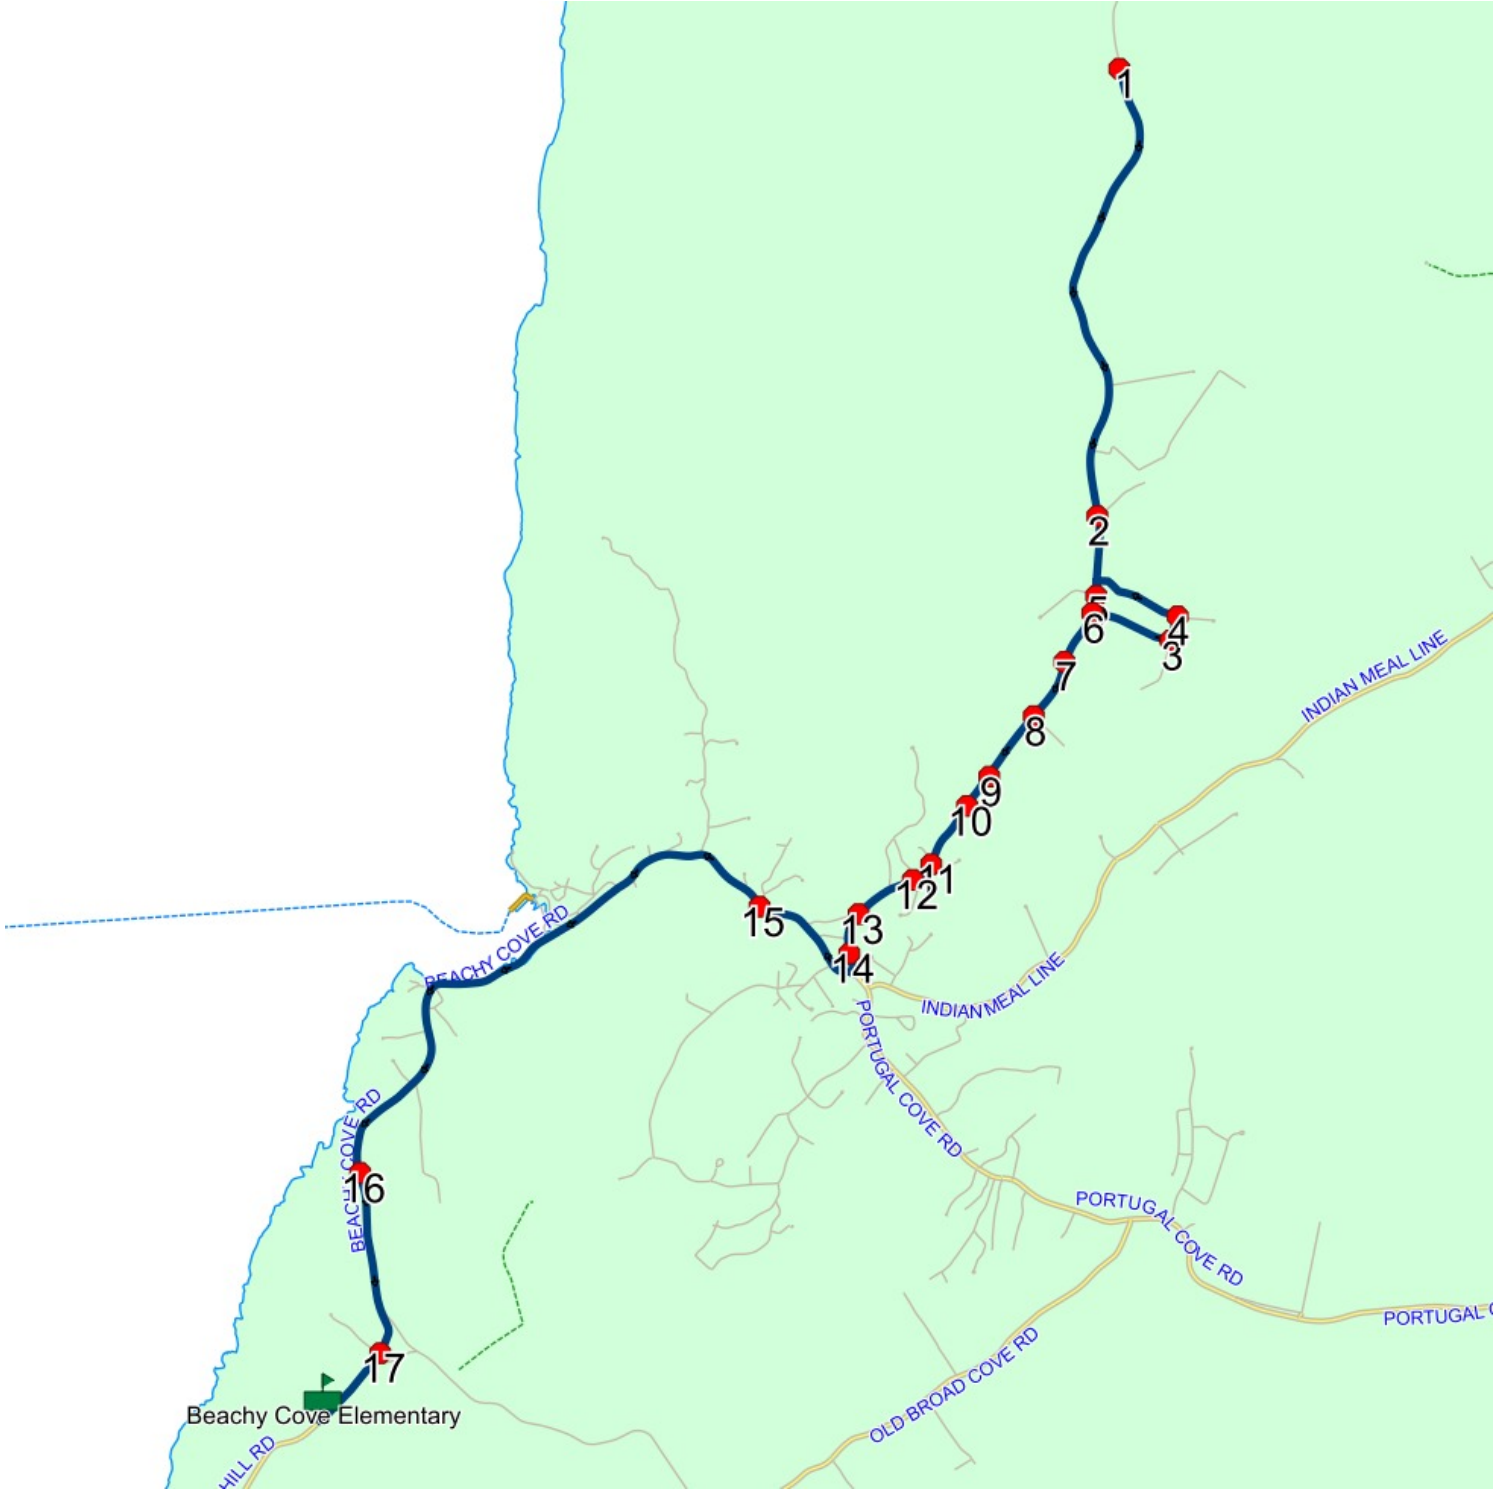

Route: 23-168-1 Run: 23-168-1 AM

Route: 23-168-1

Operator: Executive Taxi Ltd.

Vehicle: 23-168-1

Description:

Schools: Beachy Cove Elementary (320)

Run: 23-168-1 AM

Schools: Beachy Cove Elementary

#	Arrival	Departure	Description
1		7:47 AM	#697 Bauline Line
2		7:51 AM	#361 Bauline Line
3		7:53 AM	CHESLEY VAN HTS & JERA ST
4	7:54 AM	7:55 AM	WOODLAND DR & JERA ST
5	7:56 AM	7:57 AM	BAULINE LINE & HIBBS PL
6	7:57 AM	7:58 AM	Bauline Line @ Chesley Van Hts
7	7:58 AM	7:59 AM	283 BAULINE LINE
8	7:59 AM	8:00 AM	BAULINE LINE & AUTUMN VALLEY RD
9		8:00 AM	168 BAULINE LINE
10	8:00 AM	8:01 AM	144 BAULINE LINE EXT; PORTUGAL COVE-ST PHILIPS; A1M
11		8:01 AM	Bauline Line @ Copperhead Rd
12	8:01 AM	8:02 AM	91 BAULINE LINE EXT
13		8:03 AM	BAULINE LINE EXT & LEGION RD; PORTUGAL COVE-ST. PHILIP'S Effective: 2024-10-02
14	8:03 AM	8:04 AM	13 BAULINE LINE
15		8:05 AM	1711 PORTUGAL COVE RD (KIDS KAMPUS/KIDKARE) : 2027-03-30
16		8:08 AM	231 BEACHY COVE RD
17	8:09 AM	8:10 AM	BEACHY COVE RD & PATRICIA DR; PORTUGAL COVE-ST. PHILIP'S
18	8:10 AM	8:13 AM	Beachy Cove Elementary Driveway

Route: 23-168-1 Run: 23-168-1 AM

Route: 23-168-1 Run: 23-168-1 PM

Route: 23-168-1

Operator: Executive Taxi Ltd.

Vehicle: 23-168-1

Description:

Schools: Beachy Cove Elementary (320)

Run: 23-168-1 PM

Route: 23-168-1 Run: 23-168-1 PM

Route: 23-168-2 Run: 23-168-2 AM

Route: 23-168-2

Operator: Executive Taxi Ltd.

Vehicle: 23-168-2

Description:

Schools: Beachy Cove Elementary (320)

Run: 23-168-2 AM