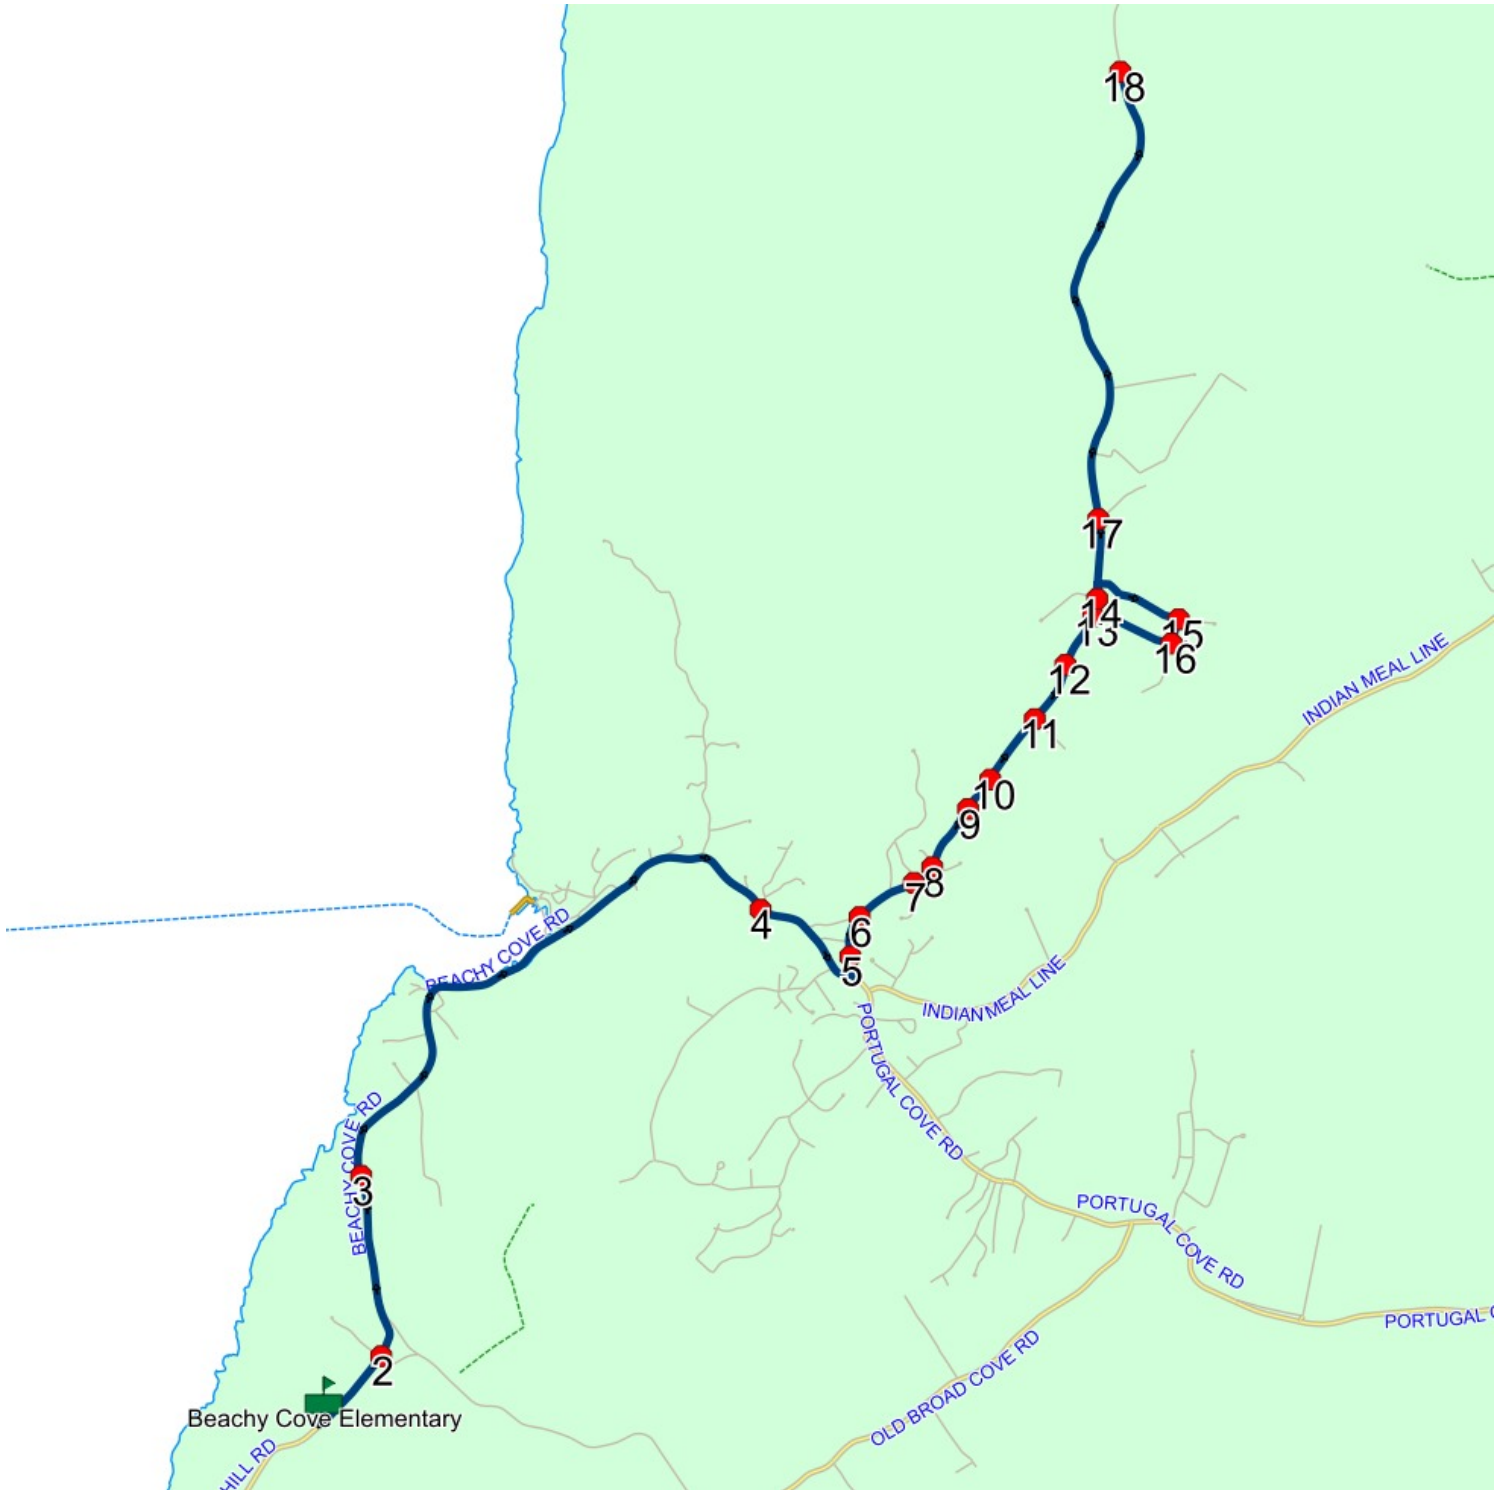

Route: 23-168-1 Run: 23-168-1 AM

Route: 23-168-1

Operator: Executive Taxi Ltd.

Vehicle: 23-168-1

Description:

Schools: Beachy Cove Elementary (320)

Run: 23-168-1 AM

Schools: Beachy Cove Elementary

Route: 23-168-1 Run: 23-168-1 AM

Route: 23-168-1 Run: 23-168-1 PM

Route: 23-168-1

Operator: Executive Taxi Ltd.

Vehicle: 23-168-1

Description:

Schools: Beachy Cove Elementary (320)

Run: 23-168-1 PM

Schools: Beachy Cove Elementary

#	Arrival	Departure	Description
1	2:35 PM	2:50 PM	Beachy Cove Elementary Driveway
2	2:50 PM	2:51 PM	BEACHY COVE RD & PATRICIA DR; PORTUGAL COVE-ST. PHILIP'S
3	2:52 PM		231 BEACHY COVE RD
4	2:55 PM		1711 PORTUGAL COVE RD (KIDS KAMPUS/KIDKARE) : 2027-03-30
5	2:57 PM		13 BAULINE LINE
6	2:58 PM		BAULINE LINE EXT & LEGION RD; PORTUGAL COVE-ST. PHILIP'S Effective: 2024-10-02
7	2:59 PM		91 BAULINE LINE EXT
8	2:59 PM		Bauline Line @ Copperhead Rd
9	3:00 PM		144 BAULINE LINE EXT; PORTUGAL COVE-ST PHILIPS; A1M
10	3:01 PM		168 BAULINE LINE
11	3:01 PM	3:02 PM	BAULINE LINE & AUTUMN VALLEY RD
12	3:02 PM	3:03 PM	283 BAULINE LINE
13	3:03 PM	3:04 PM	Bauline Line @ Chesley Van Hts
14	3:04 PM	3:05 PM	BAULINE LINE & HIBBS PL
15	3:06 PM		WOODLAND DR & JERA ST
16	3:07 PM	3:08 PM	CHESLEY VAN HTS & JERA ST
17	3:09 PM	3:10 PM	#361 Bauline Line
18	3:13 PM	3:14 PM	#697 Bauline Line

Route: 23-168-1 Run: 23-168-1 PM

Route: 23-168-2 Run: 23-168-2 AM

Route: 23-168-2

Operator: Executive Taxi Ltd.

Vehicle: 23-168-2

Description:

Schools: Beachy Cove Elementary (320)

Run: 23-168-2 AM