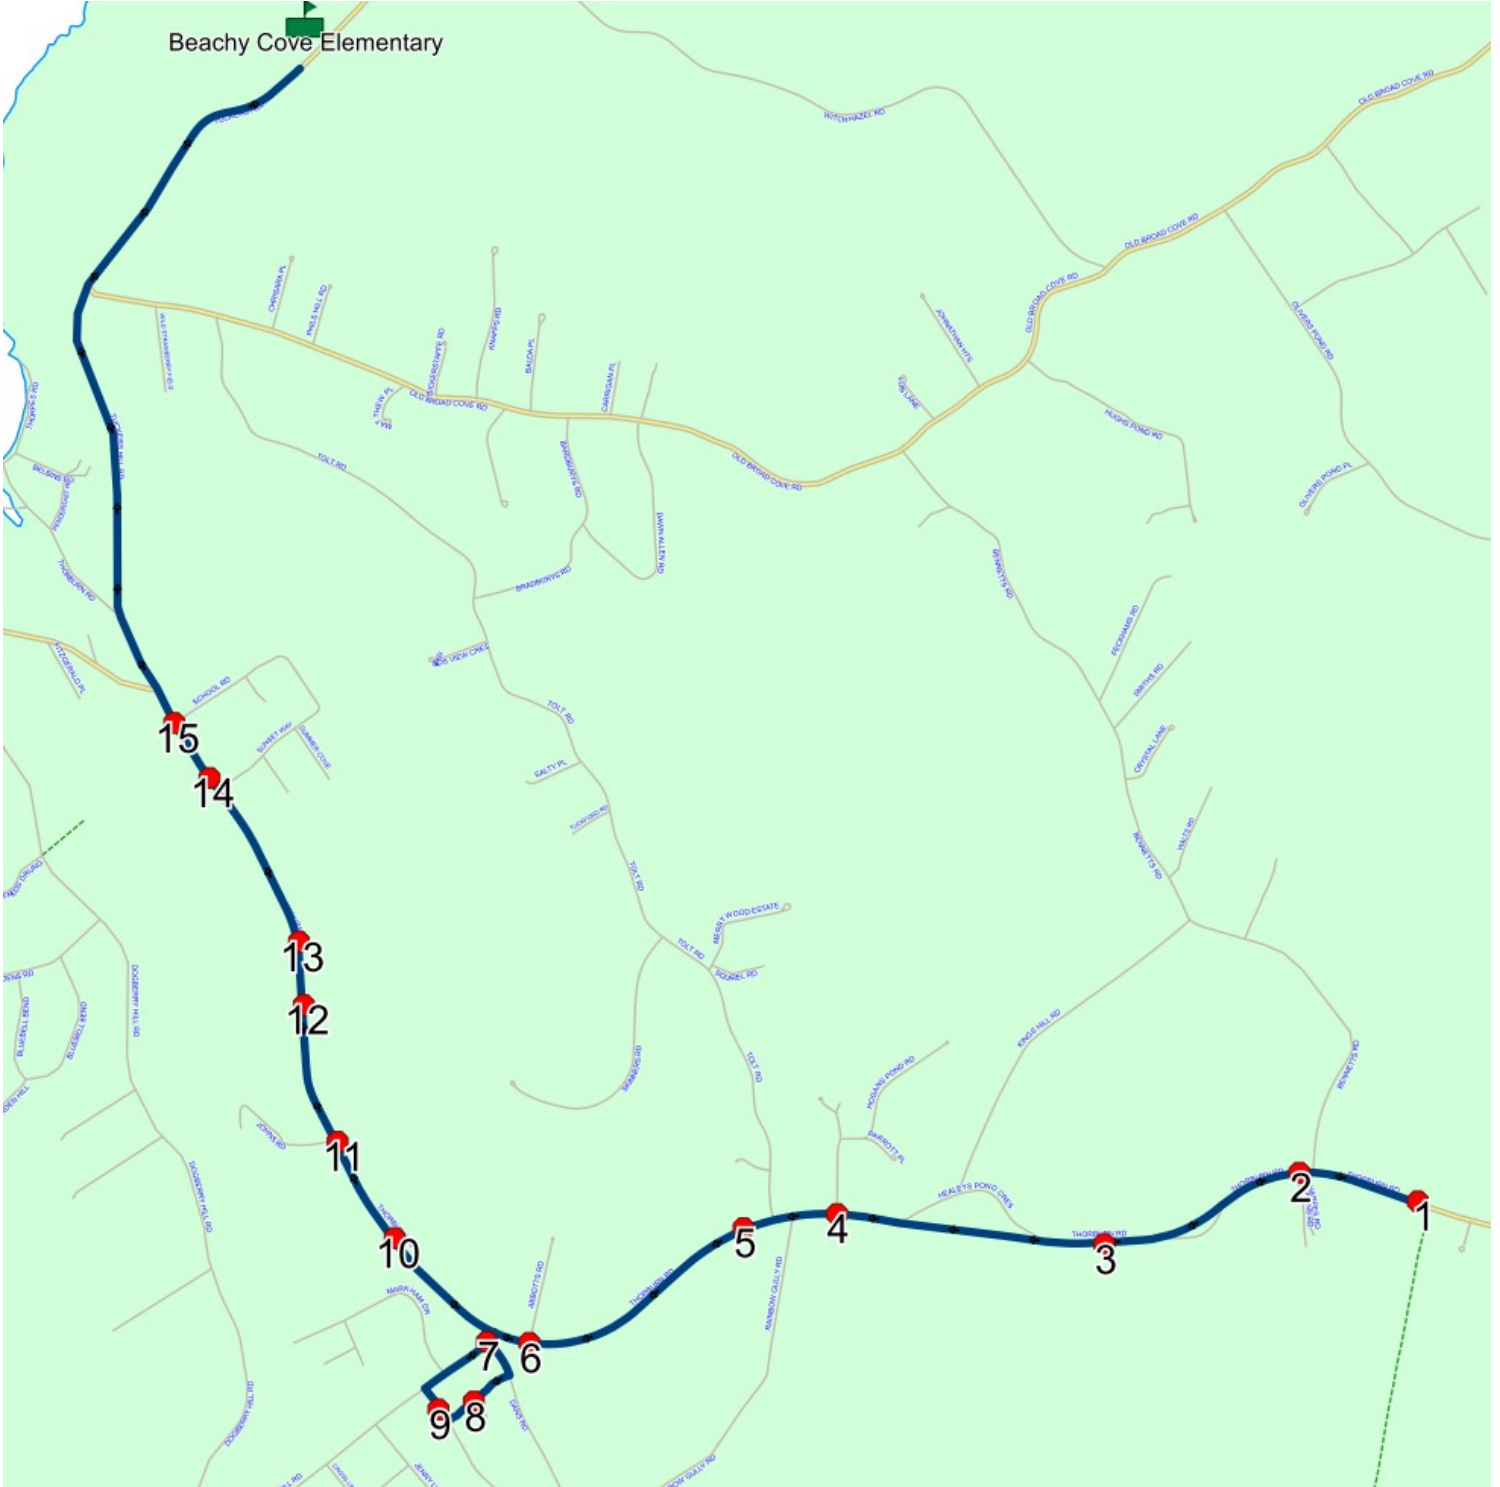

Route: 23-168-8 Run: 23-168-8 AM

Route: 23-168-8

Operator: Executive Taxi Ltd.

Vehicle: 23-168-8

Description:

Schools: Beachy Cove Elementary (320)

Run: 23-168-8 AM

Schools: Beachy Cove Elementary

#	Arrival	Departure	Description
1		7:53 AM	858 THORBURN RD
2	7:53 AM	7:54 AM	Thorburn Rd @ Rons Rd
3		7:54 AM	961 THORBURN RD; PORTUGAL COVE-ST PHILIPS; A1M
4		7:55 AM	Thorburn Rd @ Hogans Pond Rd
5		7:56 AM	1142 THORBURN RD
6		7:57 AM	Thorburn Rd @ Abbots Rd
7	7:58 AM	7:59 AM	Dogberry Hill Rd @ Dans Rd
8		8:00 AM	RIVERFRONT DR & BROOK VIEW PL; PORTUGAL COVE-ST. PHILIP'S
9	8:00 AM	8:01 AM	5 MEGAN RIDGE DR; PORTUGAL COVE-ST PHILIPS
10		8:03 AM	1298 THORBURN RD; PORTUGAL COVE-ST PHILIPS; A1M
11		8:04 AM	1336 THORBURN RD
12		8:05 AM	1386 THORBURN RD : 2025-06-30
13		8:05 AM	1408 THORBURN RD
14	8:06 AM	8:07 AM	THORBURN RD & SUNSET WAY
15		8:07 AM	Thorburn Rd @ School Rd
16	8:10 AM	8:12 AM	Beachy Cove Elementary Driveway : 2025-06-30

Route: 23-168-8 Run: 23-168-8 AM