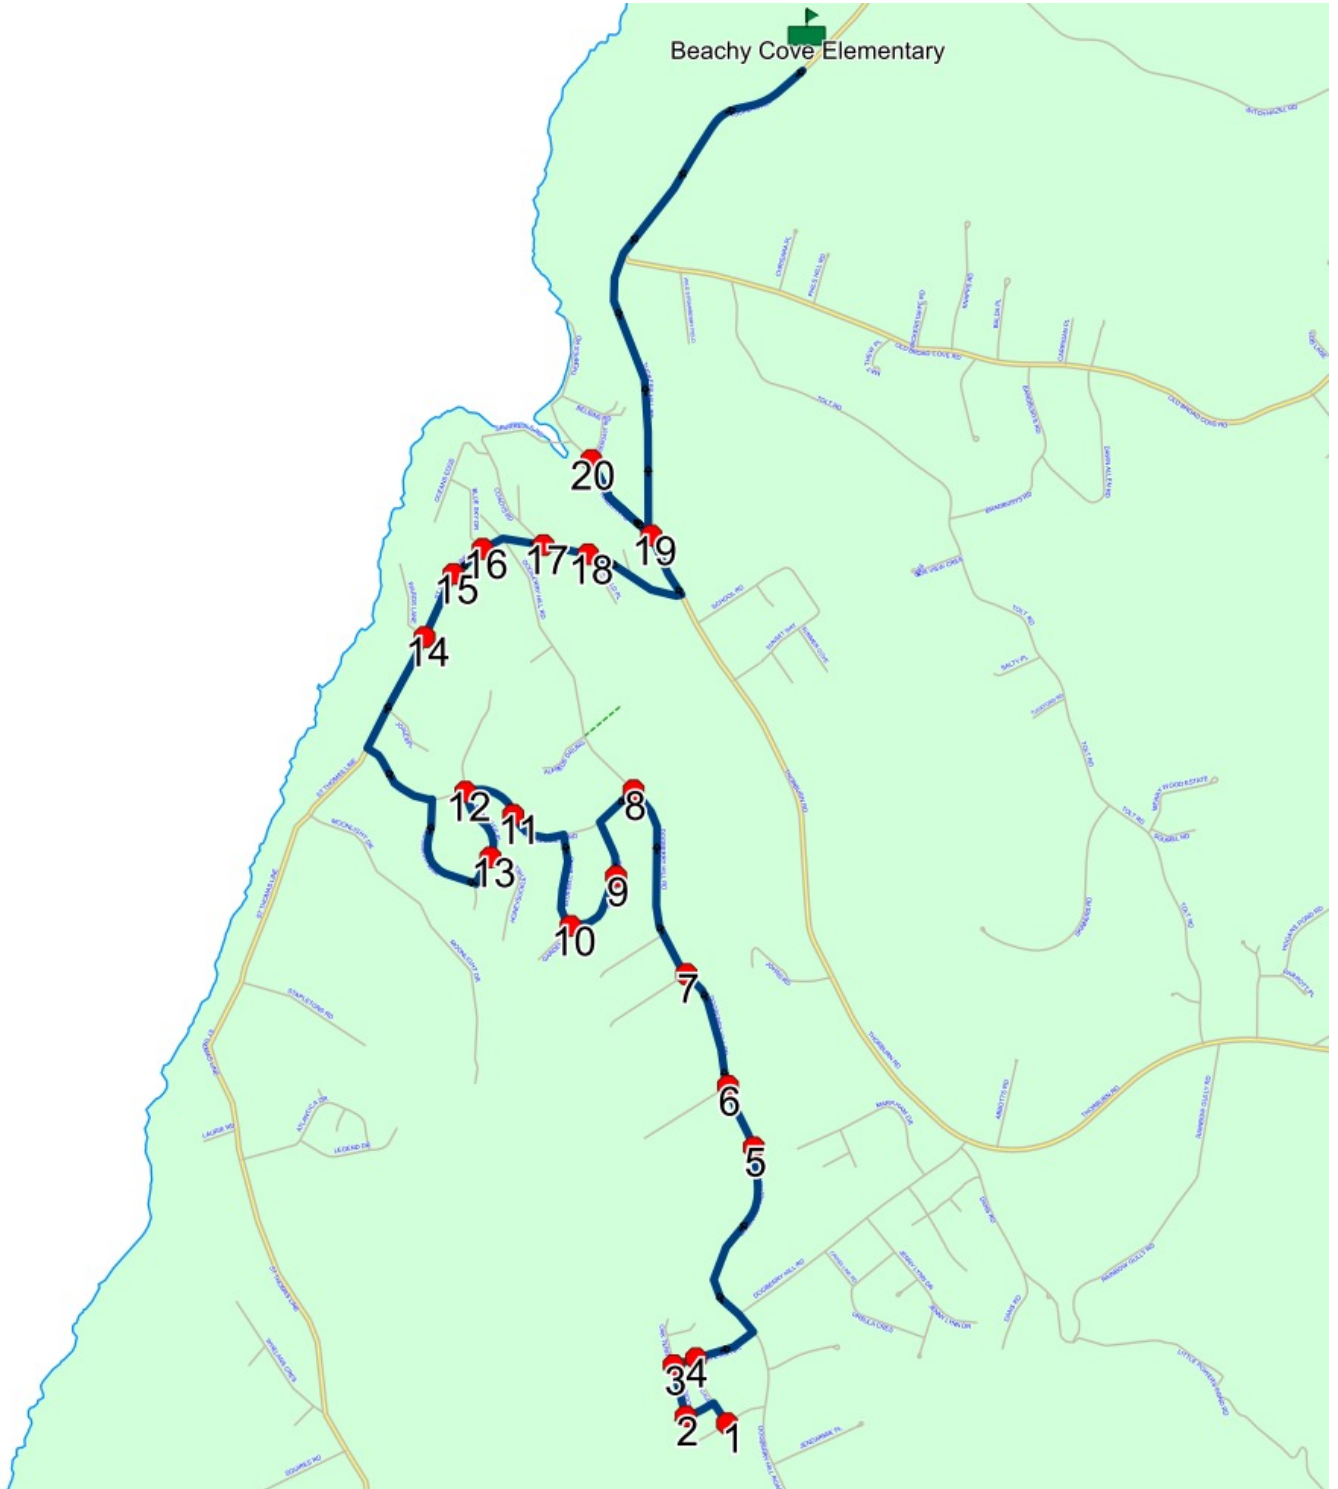

Route: 23-168-7 Run: 23-168-7 AM

Route: 23-168-7

Operator: Executive Taxi Ltd.

Vehicle: 23-168-7

Description:

Schools: Beachy Cove Elementary (320)

Run: 23-168-7 AM

Schools: Beachy Cove Elementary

#	Arrival	Departure	Description	
1	7:43 AM	7:44 AM	Brentwood Ave @ Summerwood Pl	
2	7:44 AM	7:45 AM	Netherwood St @ Woodhaven Rd	
3	7:45 AM	7:46 AM	White Ash Dr @ Netherwood St	
4	7:46 AM	7:47 AM	White Ash Dr @ Brentwood Ave	
5		7:49 AM	283 DOGBERRY HILL RD	
6	7:49 AM	7:50 AM	DOGBERRY HILL RD & MARIAN PL; PORTUGAL COVE-ST. PHILIP'S	
7	7:50 AM	7:51 AM	Dogberry Hill Rd @ Winsorian Pl	
8	7:51 AM	7:52 AM	DOGBERRY HILL RD & COUNTRY GARDENS RD; PORTUGAL COVE-ST. PHILIP'S	Effective: 2024-10-16
9	7:53 AM	7:54 AM	#7 Bluebell Bend	
10		7:54 AM	Bluebell Bend @ Garden Hill	
11		7:55 AM	#13 Country Gardens Rd	
12		7:56 AM	Country Gardens Rd @ Plumtree Pl	
13		7:57 AM	Plumtree Path @ Honeysuckle Hill	
14	7:59 AM	8:00 AM	ST THOMAS LINE & WARDS LANE; PORTUGAL COVE-ST. PHILIP'S	
15		8:00 AM	847 ST THOMAS LINE	
16	8:00 AM	8:01 AM	ST THOMAS LINE & BLUE SKY DR; PORTUGAL COVE-ST. PHILIP'S	
17		8:01 AM	COADYS RD & ST THOMAS LINE - BALLICATTER DAYCARE	: 2025-06-30
18	8:01 AM	8:02 AM	ST THOMAS LINE & FITZGERALD PL	
19		8:03 AM	Thorburn Rd @ Tuckers Hill Rd	
20	8:04 AM	8:05 AM	Thorburn Rd @ Pendergast Rd	
21	8:10 AM	8:12 AM	Beachy Cove Elementary Driveway	

Route: 23-168-7 Run: 23-168-7 AM

Route: 23-168-7 Run: 23-168-7 PM

Route: 23-168-7

Operator: Executive Taxi Ltd.

Vehicle: 23-168-7

Description:

Schools: Beachy Cove Elementary (320)

Run: 23-168-7 PM