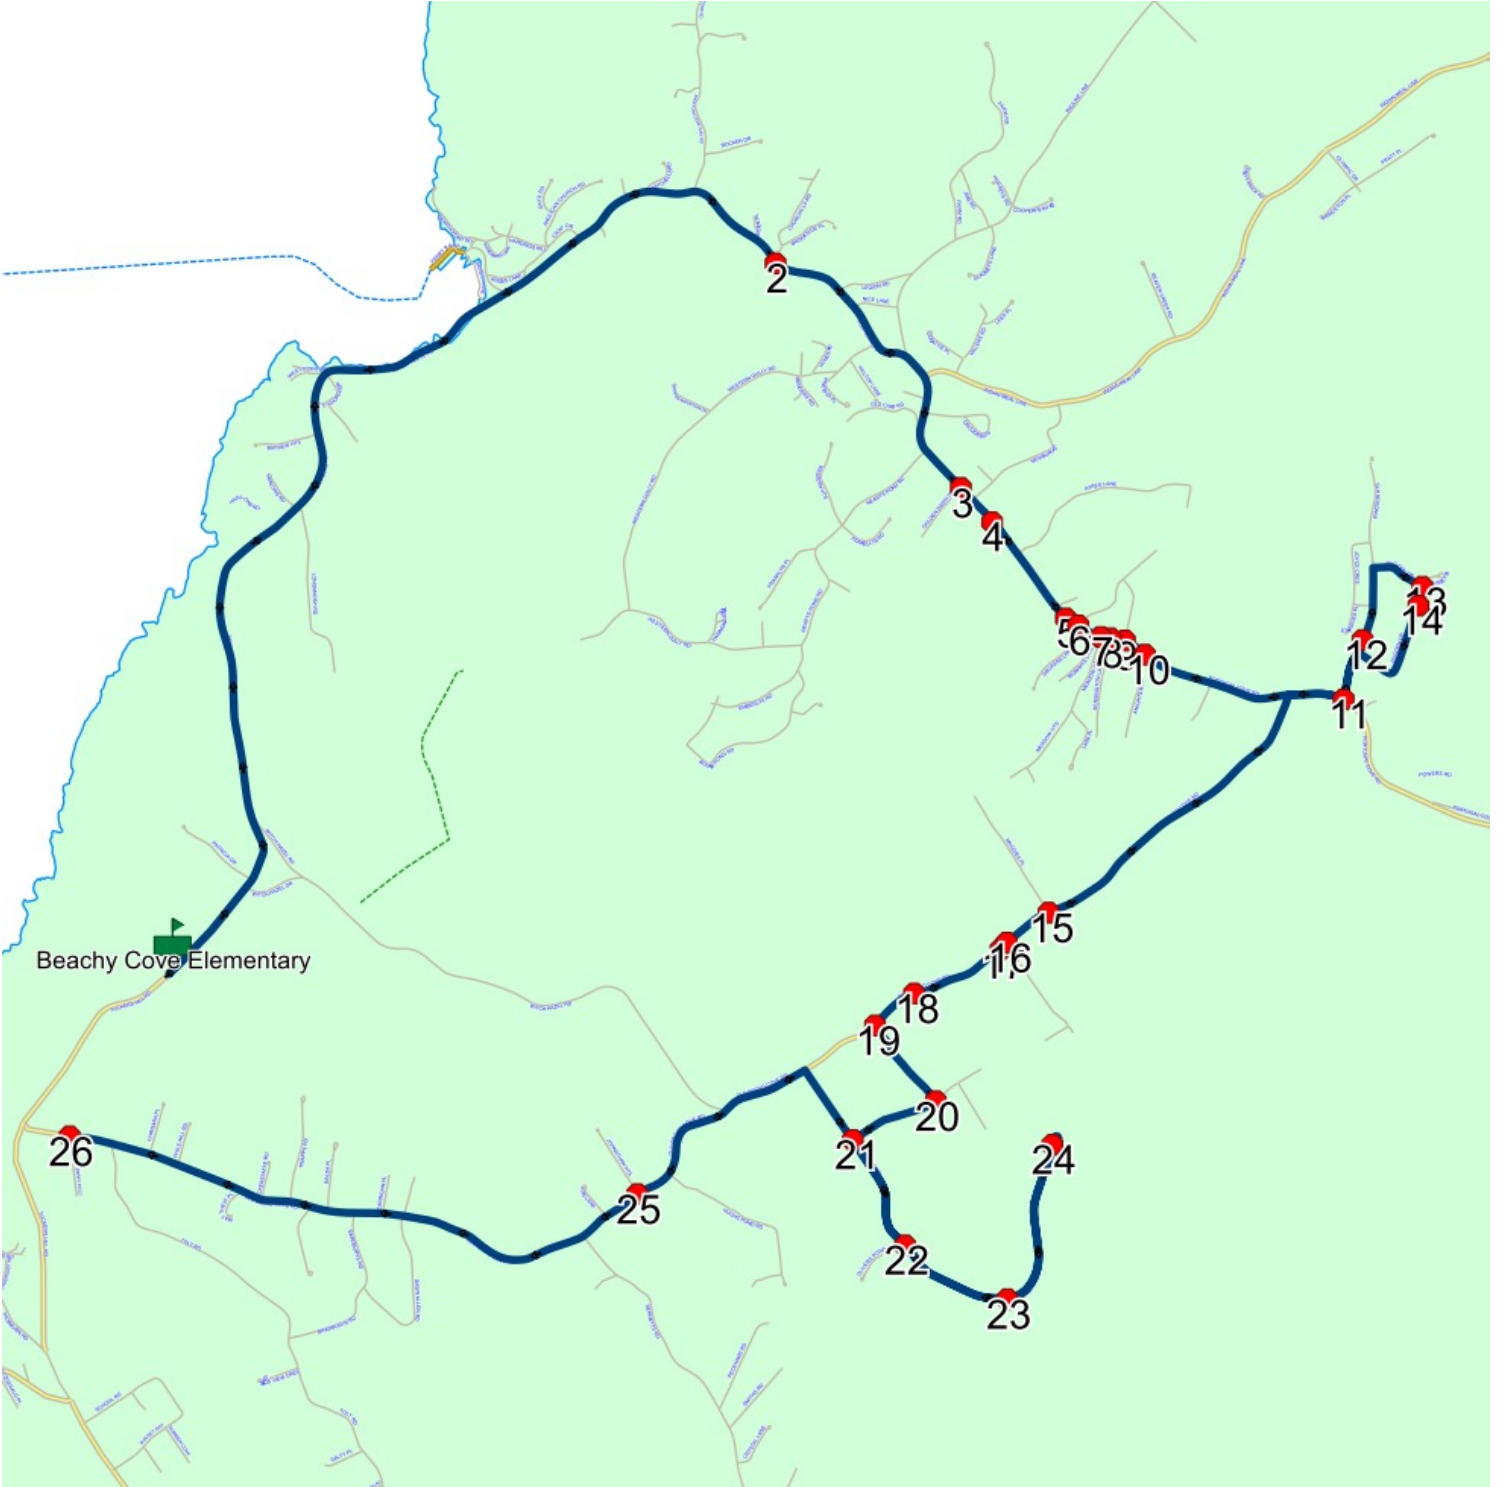

Route: 23-168-4 Run: 23-168-4 PM

Route: 23-168-4

Operator: Executive Taxi Ltd.

Vehicle: 23-168-4

Description:

Schools: Beachy Cove Elementary (320)

Run: 23-168-4 PM

Schools: Beachy Cove Elementary

#	Arrival	Departure	Description
1	2:35 PM	2:50 PM	Beachy Cove Elementary Driveway
2	2:55 PM		1711 PORTUGAL COVE RD (KIDS KAMPUS/KIDKARE) : 2027-03-30
3	2:56 PM	2:57 PM	PORTUGAL COVE RD & GOLDEN DAWN DR; PORTUGAL COVE-ST. PHILIP'S
4	2:57 PM	2:58 PM	#1557 Portugal Cove Rd
5	2:58 PM		#1479 Portugal Cove Rd
6	2:58 PM	2:59 PM	PORTUGAL COVE RD & KEELEY LN
7	2:59 PM		Portugal Cove Rd @ Meadow Hts
8	2:59 PM	3:00 PM	PORTUGAL COVE RD & KENSINGTON LANE
9	3:00 PM	3:01 PM	PORTUGAL COVE RD & MARIE PL
10	3:01 PM	3:02 PM	PORTUGAL COVE RD & KNIGHTS REST; PORTUGAL COVE-ST. PHILIP'S
11	3:02 PM		PORTUGAL COVE RD & WINDSOR HTS
12	3:03 PM		#38 Windsor Hts
13	3:04 PM	3:05 PM	BUGDEN DR & HUSSEY PL : 2024-10-02
14	3:05 PM	3:06 PM	66 BUGDEN DR; PORTUGAL COVE-ST PHILIPS; A1M Effective: 2024-10-02
15	3:09 PM	3:10 PM	Old Broad Cove Rd @ Maggies Pl
16	3:10 PM	3:11 PM	OLD BROAD COVE RD & SPARTA PL
17	3:11 PM		193 OLD BROAD COVE RD
18	3:12 PM		248 OLD BROAD COVE RD
19	3:13 PM		OLD BROAD COVE RD & PRINCE GEORGE DR
20	3:15 PM		PEGGY DEANE DR & PRINCE GEORGE DR
21	3:16 PM	3:17 PM	OLIVERS POND RD & PEGGY DEANE DR
22	3:18 PM		OLIVERS POND RD & OLIVERS POND PL; PORTUGAL COVE-ST. PHILIP'S
23	3:18 PM	3:19 PM	178 OLIVERS POND RD
24	3:19 PM	3:20 PM	253 OLIVERS POND RD
25	3:25 PM		OLD BROAD COVE RD & JOHNATHAN HTS
26	3:28 PM	3:29 PM	OLD BROAD COVE RD & WILD STRAWBERRY FIELD

Route: 23-168-4 Run: 23-168-4 PM