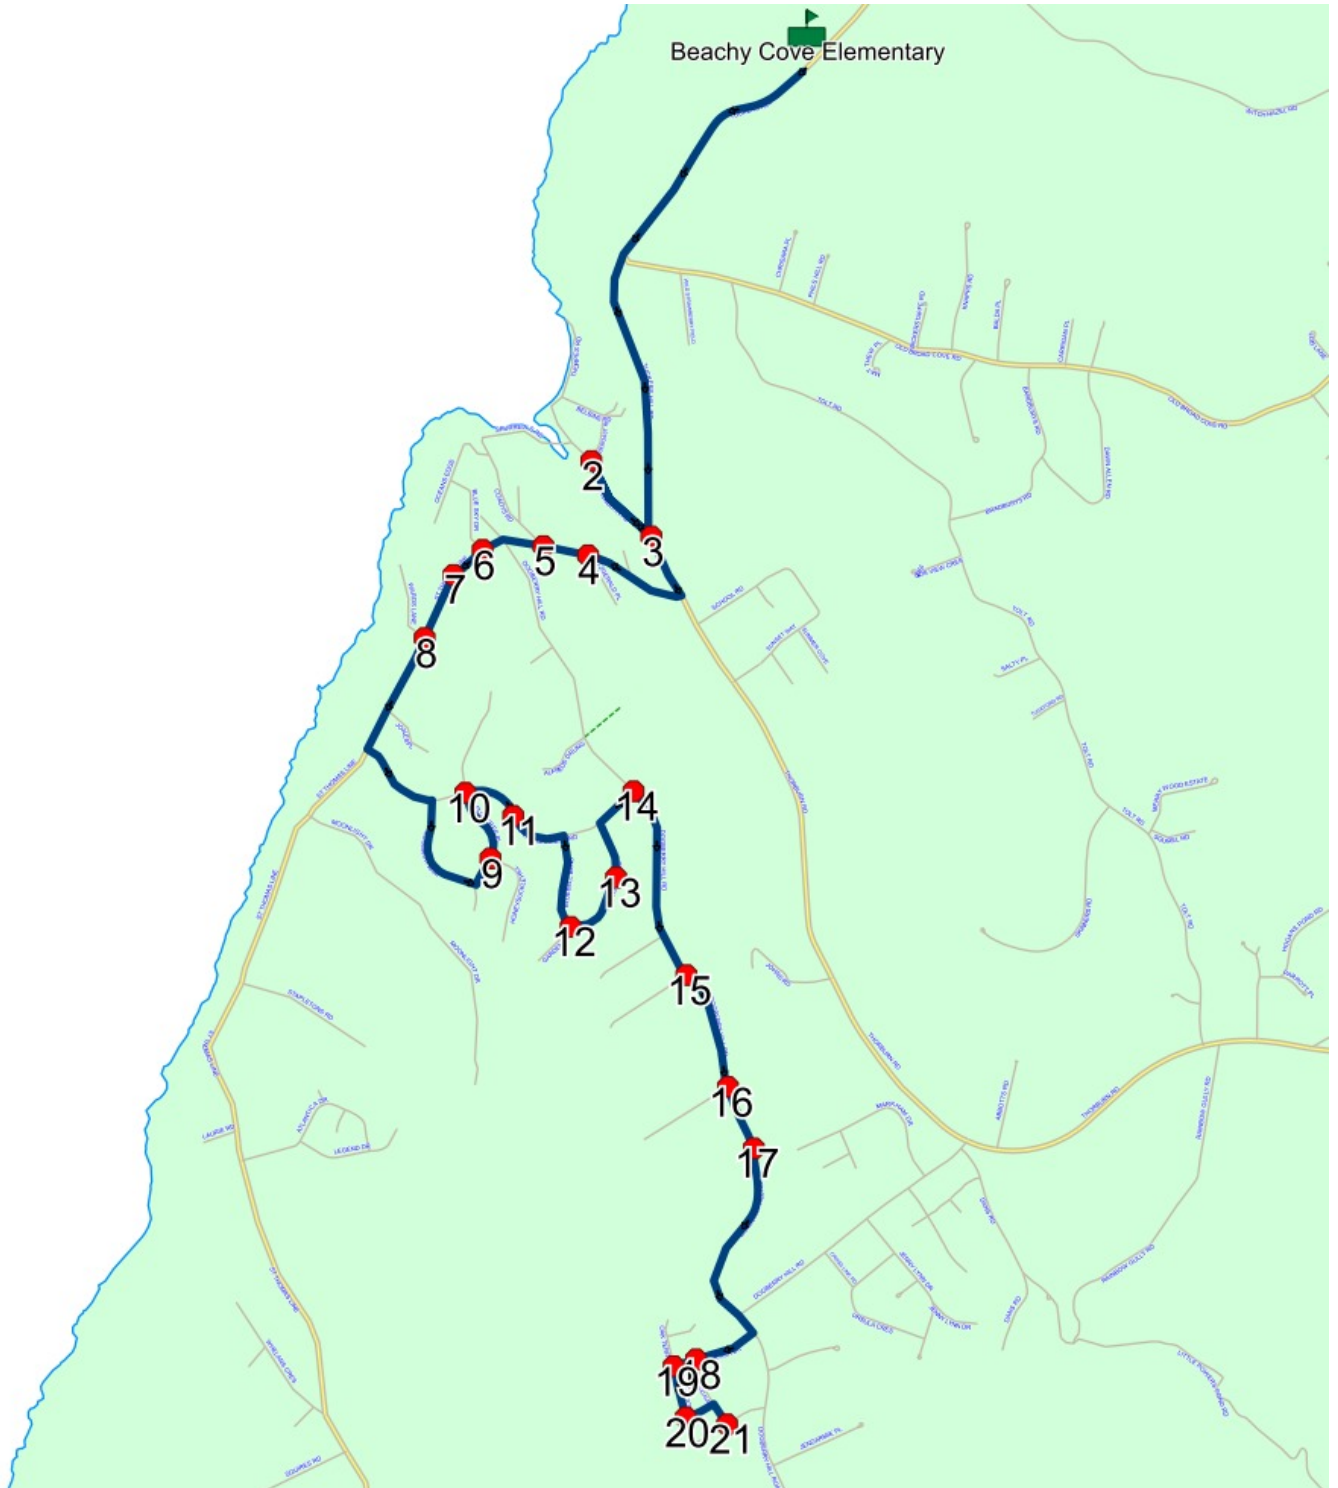

Route: 23-168-7 Run: 23-168-7 PM

Route: 23-168-7

Operator: Executive Taxi Ltd.

Vehicle: 23-168-7

Description:

Schools: Beachy Cove Elementary (320)

Run: 23-168-7 PM

Schools: Beachy Cove Elementary

#	Arrival	Departure	Description
1	2:35 PM	2:50 PM	Beachy Cove Elementary Driveway
2	2:52 PM	2:53 PM	Thorburn Rd @ Pendergast Rd
3	2:56 PM		Thorburn Rd @ Tuckers Hill Rd
4	2:57 PM	2:58 PM	ST THOMAS LINE & FITZGERALD PL
5	2:58 PM		COADYS RD & ST THOMAS LINE - BALLICATTER DAYCARE : 2025-06-30
6	2:59 PM		ST THOMAS LINE & BLUE SKY DR; PORTUGAL COVE-ST. PHILIP'S
7	3:00 PM		847 ST THOMAS LINE
8	3:00 PM		ST THOMAS LINE & WARDS LANE; PORTUGAL COVE-ST. PHILIP'S
9	3:03 PM		Plumtree Path @ Honeysuckle Hill
10	3:04 PM		Country Gardens Rd @ Plumtree Pl
11	3:05 PM		#13 Country Gardens Rd
12	3:06 PM		Bluebell Bend @ Garden Hill
13	3:06 PM	3:07 PM	#7 Bluebell Bend
14	3:08 PM		DOGBERRY HILL RD & COUNTRY GARDENS RD; PORTUGAL COVE-ST. PHILIP'S Effective: 2024-10-16
15	3:09 PM	3:10 PM	Dogberry Hill Rd @ Winsorian Pl
16	3:10 PM	3:11 PM	DOGBERRY HILL RD & MARIAN PL; PORTUGAL COVE-ST. PHILIP'S
17	3:11 PM	3:12 PM	283 DOGBERRY HILL RD
18	3:13 PM	3:14 PM	White Ash Dr @ Brentwood Ave
19	3:14 PM	3:15 PM	White Ash Dr @ Netherwood St
20	3:15 PM	3:16 PM	Netherwood St @ Woodhaven Rd
21	3:17 PM	3:18 PM	Brentwood Ave @ Summerwood Pl

Route: 23-168-7 Run: 23-168-7 PM