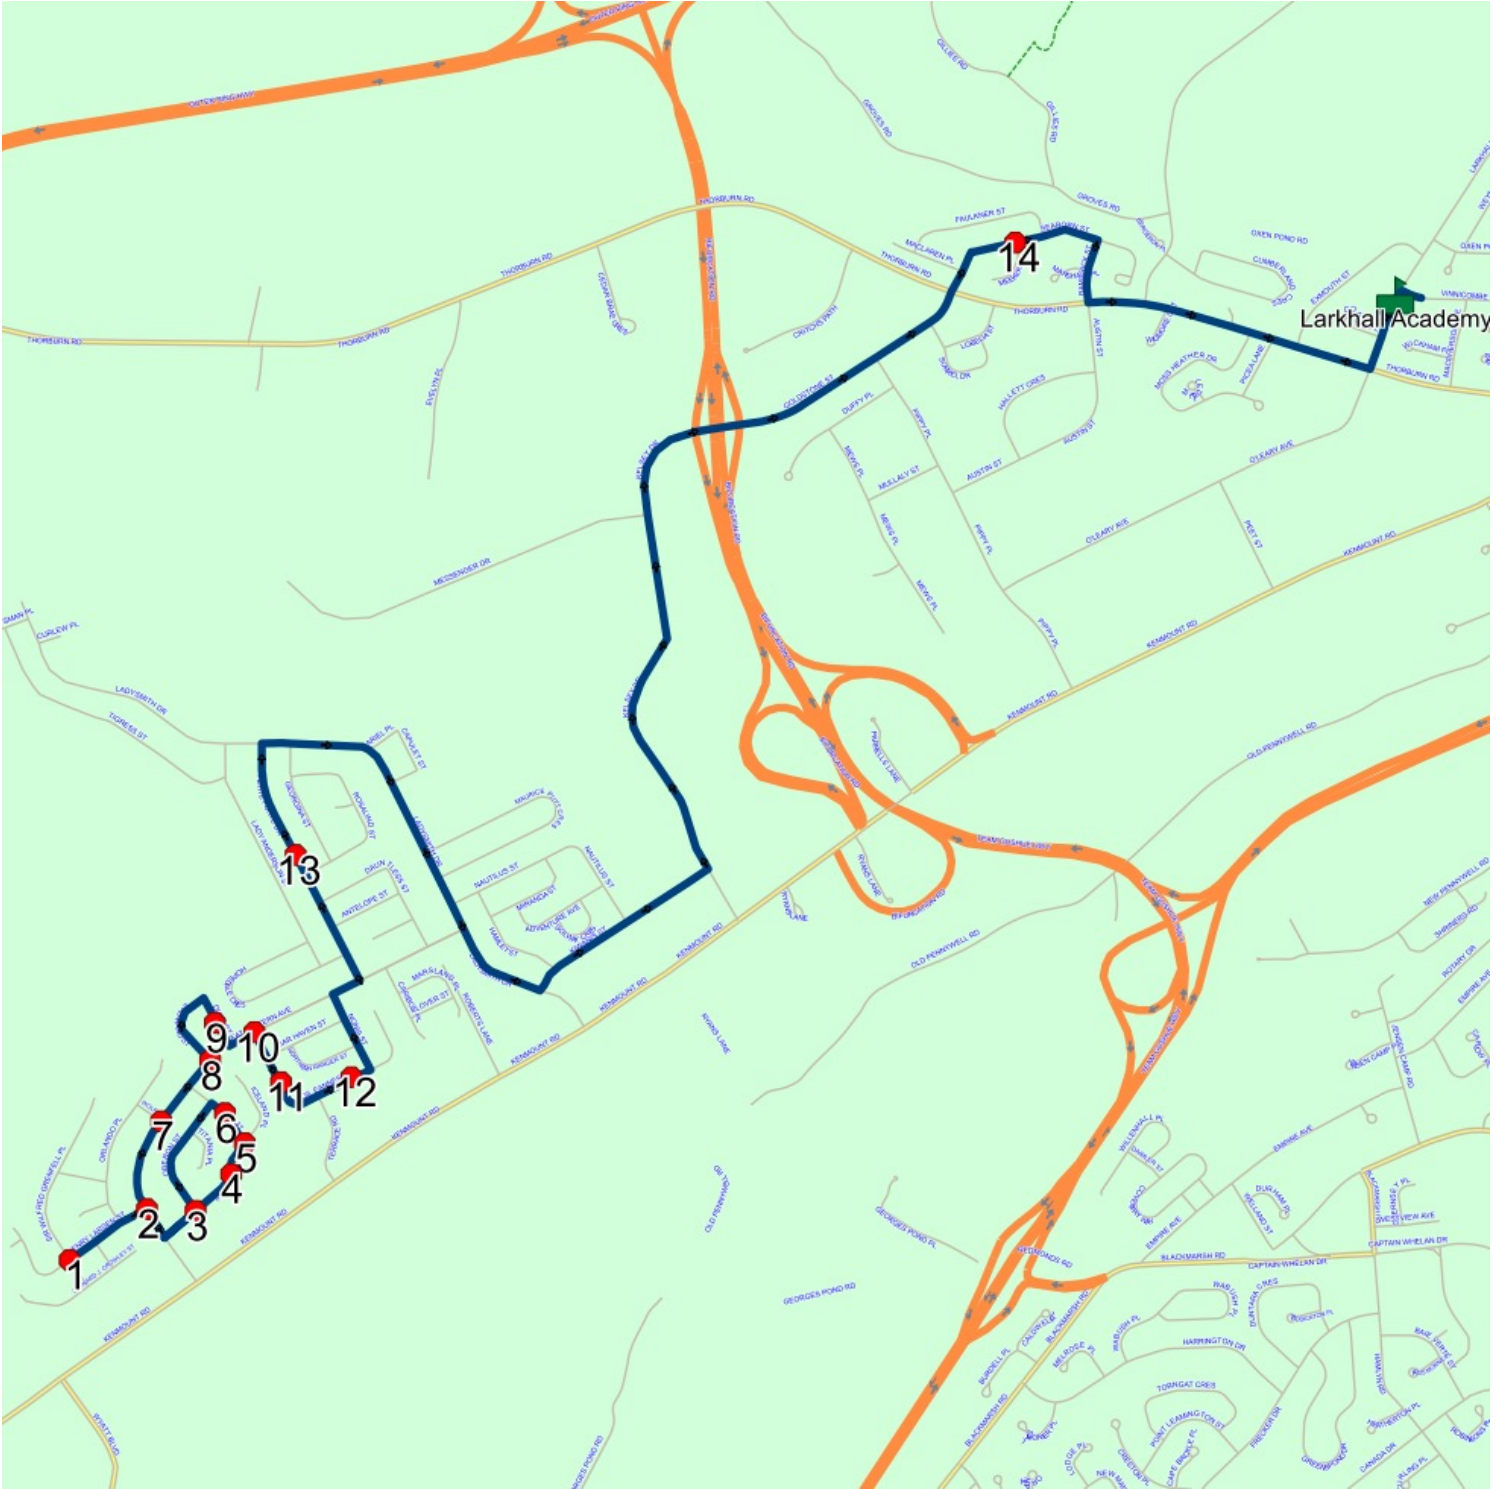

Route: 23-027-6 Run: 23-027-6 AM

Route: 23-027-6

Operator: Executive Taxi Ltd.

Vehicle: 23-027-6

Description:

Schools: Larkhall Academy (334)

Run: 23-027-6 AM

Schools: Larkhall Academy

#	Arrival	Departure	Description
1		8:04 AM	HENRY LARSEN ST & SIR WILFRED GRENFELL PL; ST JOHNS
2		8:05 AM	GREAT EASTERN AVE & HENRY LARSEN ST
3	8:06 AM	8:07 AM	ICELAND PL & OBERON ST
4		8:07 AM	28 ICELAND PL
5	8:07 AM	8:08 AM	ICELAND PL & PLUTO ST
6		8:09 AM	12 PLUTO ST : 2026-06-30
7	8:11 AM	8:12 AM	GREAT EASTERN AVE & WOLF ST
8		8:12 AM	GREAT EASTERN AVE & STEPHANO ST
9		8:14 AM	7 DUKE ST
10		8:15 AM	GREAT EASTERN AVE & GIL EANNES DR
11		8:16 AM	#13 Gil Eannes Dr
12		8:17 AM	39 GIL EANNES DR; ST JOHNS; A1B : 2026-06-30
13		8:19 AM	PETITE FORTE DR & DESOLA ST
14	8:26 AM	8:27 AM	SEABORN ST & MEEKER PL; ST JOHNS
15	8:30 AM	8:33 AM	Larkhall Academy Driveway

Route: 23-027-6 Run: 23-027-6 AM

Route: 23-027-6 Run: 23-027-6 PM

Route: 23-027-6

Operator: Executive Taxi Ltd.

Vehicle: 23-027-6

Description:

Schools: Larkhall Academy (334)

Run: 23-027-6 PM

Schools: Larkhall Academy

#	Arrival	Departure	Description
1	2:50 PM	3:05 PM	Larkhall Academy Driveway
2	3:08 PM	3:09 PM	SEABORN ST & MEEKER PL; ST JOHNS
3	3:15 PM	3:16 PM	PETITE FORTE DR & DESOLA ST
4	3:18 PM		39 GIL EANNES DR; ST JOHNS; A1B : 2026-06-30
5	3:18 PM	3:19 PM	#13 Gil Eannes Dr
6	3:19 PM	3:20 PM	GREAT EASTERN AVE & GIL EANNES DR
7	3:21 PM		7 DUKE ST
8	3:22 PM	3:23 PM	GREAT EASTERN AVE & STEPHANO ST
9	3:23 PM	3:24 PM	GREAT EASTERN AVE & WOLF ST
10	3:24 PM	3:25 PM	GREAT EASTERN AVE & HENRY LARSEN ST
11	3:26 PM		ICELAND PL & OBERON ST
12	3:28 PM		12 PLUTO ST : 2026-06-30
13	3:28 PM	3:29 PM	ICELAND PL & PLUTO ST
14	3:30 PM		28 ICELAND PL
15	3:32 PM		HENRY LARSEN ST & SIR WILFRED GRENFELL PL; ST JOHNS