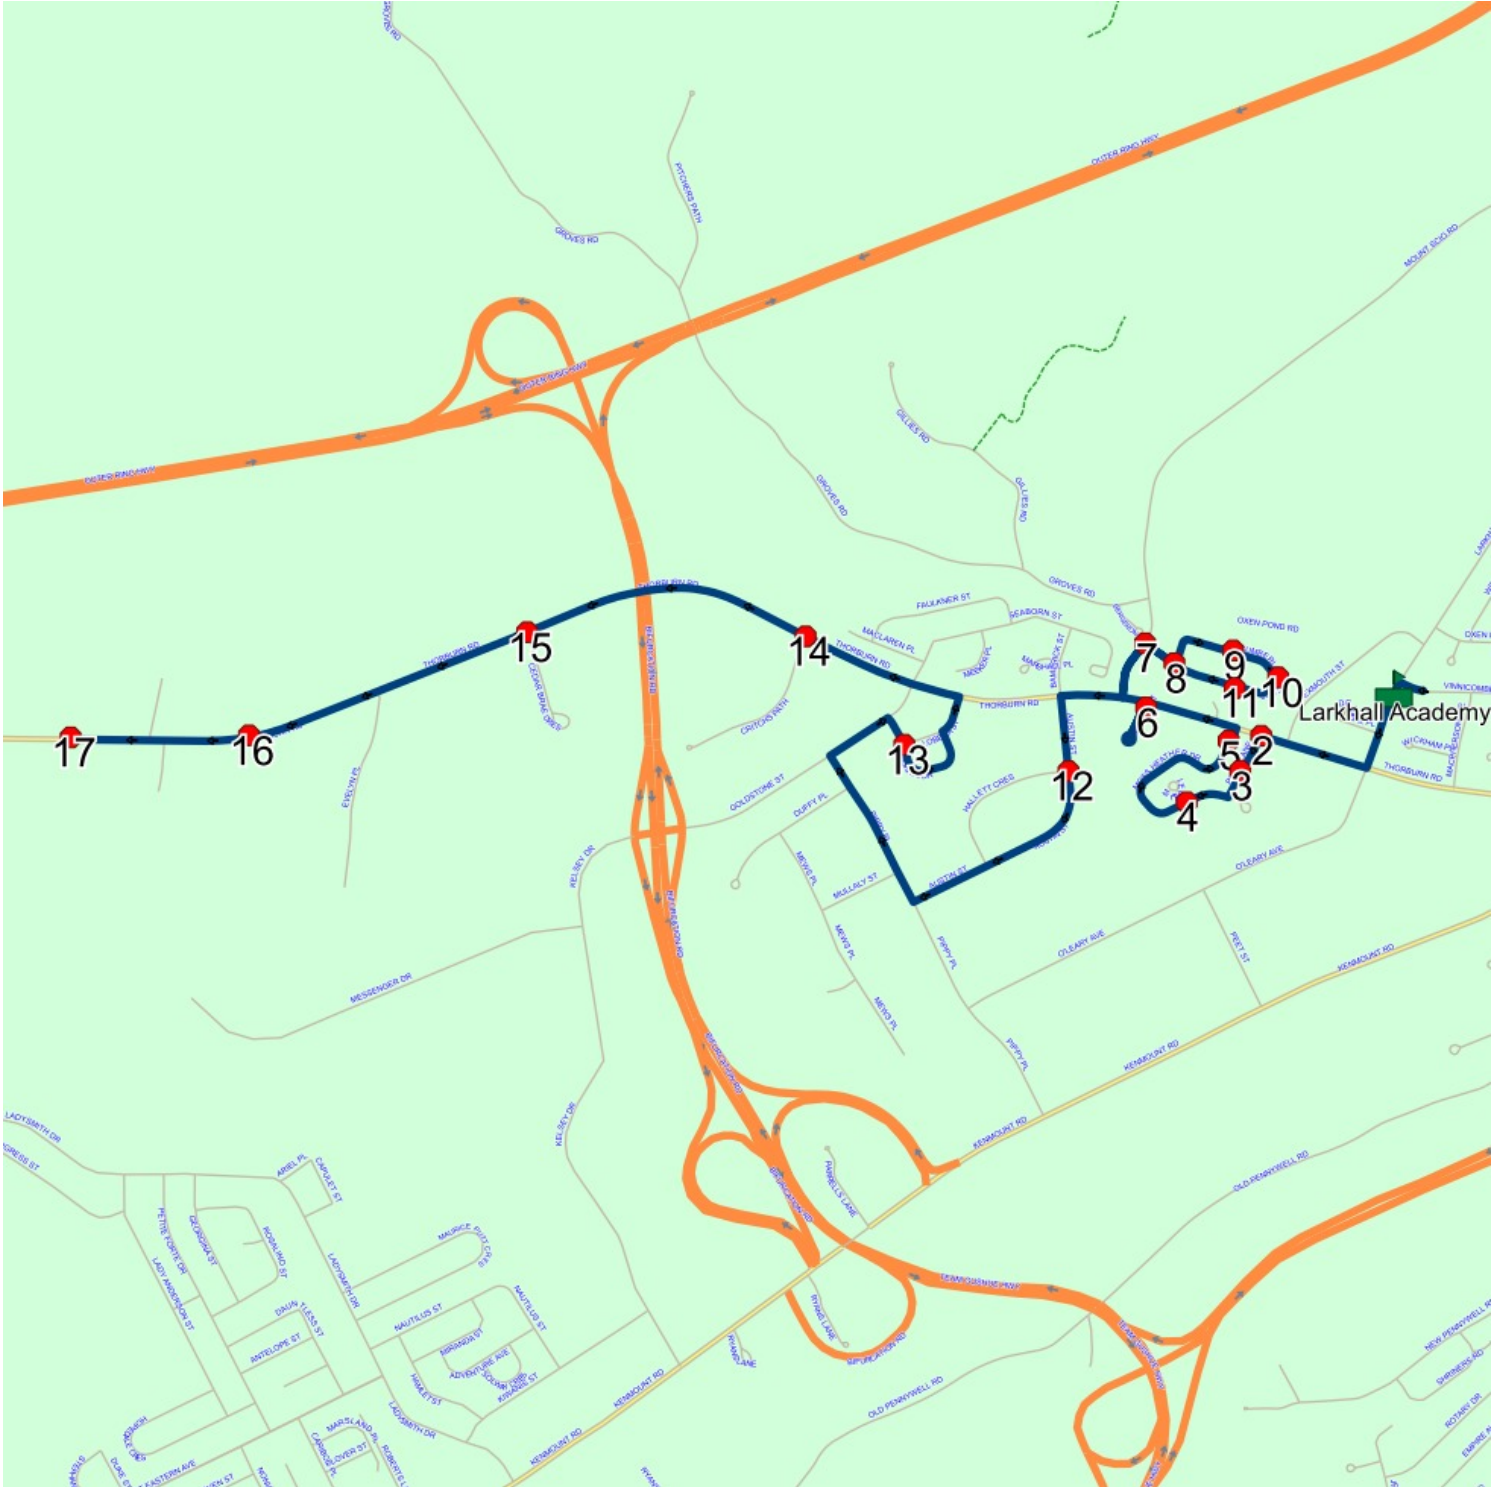

Route: 23-027-7 Run: 23-027-7 AM

Route: 23-027-7 Run: 23-027-7 PM

Route: 23-027-7

Operator: Executive Taxi Ltd.

Vehicle: 23-027-7

Description:

Schools: Larkhall Academy (334)

Run: 23-027-7 PM

Schools: Larkhall Academy

#	Arrival	Departure	Description
1	2:50 PM	3:05 PM	Larkhall Academy Driveway
2	3:06 PM	3:07 PM	THORBURN RD; ST JOHNS & PICEA LANE; ST JOHNS
3	3:08 PM	3:09 PM	15 PICEA LANE; ST JOHNS; A1B
4	3:09 PM	3:10 PM	MOSS HEATHER DR; ST JOHNS & LEDUM PL; ST JOHNS
5	3:10 PM	3:11 PM	129 MOSS HEATHER DR; ST JOHNS
6	3:12 PM	3:13 PM	5 WIGMORE CRT; ST JOHNS; A1B : 2025-06-30
7	3:15 PM		MOUNT SCIO RD & CUMBERLAND CRES
8	3:15 PM	3:16 PM	192 CUMBERLAND CRES; ST JOHNS; A1B : 2026-06-30
9	3:16 PM	3:17 PM	128 CUMBERLAND CRES; ST JOHNS; A1B
10	3:17 PM	3:18 PM	78 CUMBERLAND CRES; ST JOHNS; A1B
11	3:18 PM	3:19 PM	38 CUMBERLAND CRES; ST JOHNS; A1B
12	3:21 PM		AUSTIN ST; ST JOHNS & HALLETT CRES; ST JOHNS
13	3:24 PM		SORREL DR; ST JOHNS & LOBELIA ST; ST JOHNS
14	3:26 PM		THORBURN RD & CRITCHS PATH
15	3:27 PM	3:28 PM	THORBURN RD & CEDAR BRAE CRES
16	3:28 PM		394 THORBURN RD
17	3:29 PM		460 THORBURN RD

Route: 23-027-7 Run: 23-027-7 PM

Route: 23-027-8 Run: 23-027-8 AM

Route: 23-027-8

Operator: Executive Taxi Ltd.

Vehicle: 23-027-8

Description:

Schools: Larkhall Academy (334)

Run: 23-027-8 AM

Route: 23-027-8 Run: 23-027-8 AM

Route: 23-027-8 Run: 23-027-8 PM

Route: 23-027-8

Operator: Executive Taxi Ltd.

Vehicle: 23-027-8

Description:

Schools: Larkhall Academy (334)

Run: 23-027-8 PM