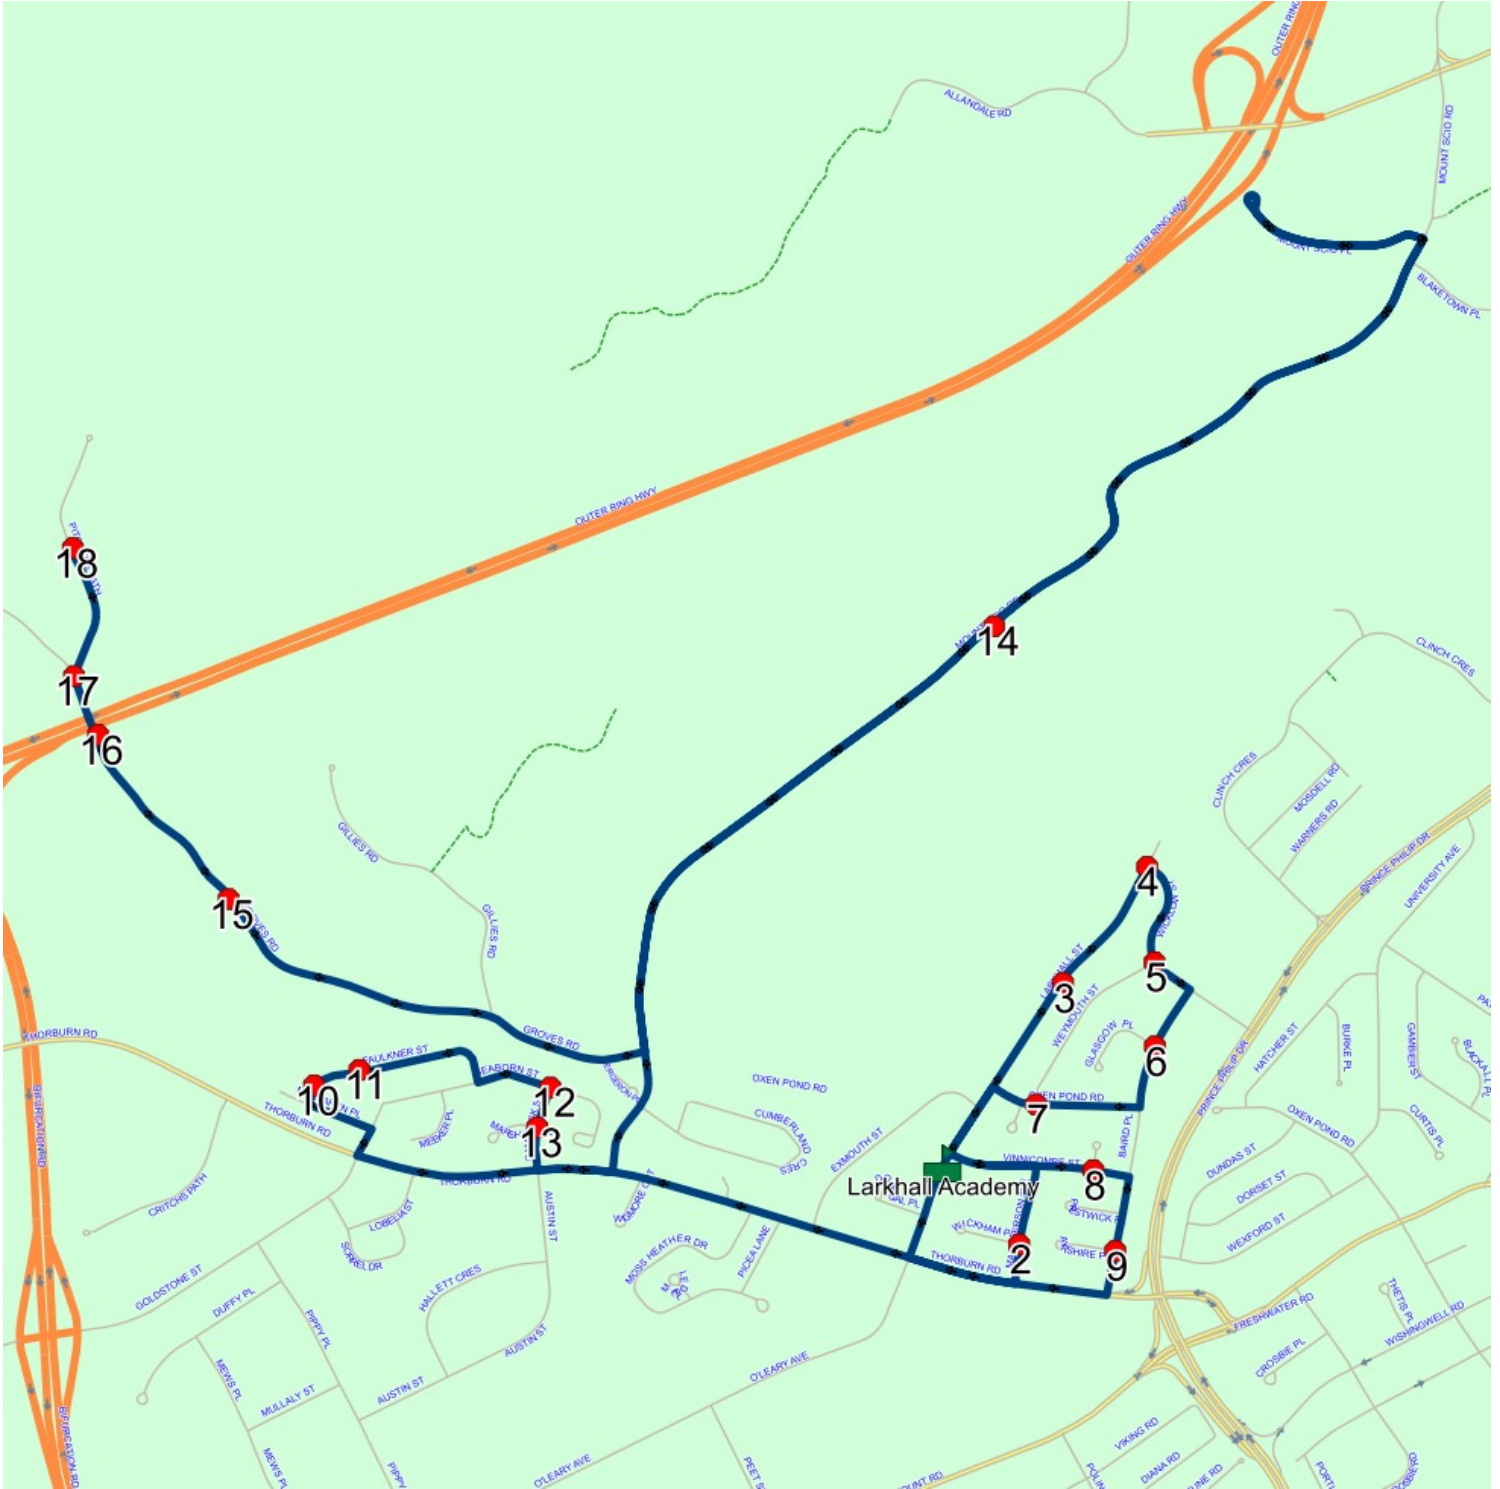

Route: 23-250-02 Run: 23-250-02 PM

Route: 23-250-02

Operator: Burseys's Taxi Inc.

Vehicle: 23-250-02

Description:

Schools: Larkhall Academy (334)

Run: 23-250-02 PM

Schools: Larkhall Academy

#	Arrival	Departure	Description
1	2:50 PM	3:05 PM	Larkhall Academy Driveway
2	3:06 PM		MACPHERSON AVE; ST JOHNS & WICKHAM PL; ST JOHNS
3	3:08 PM	3:09 PM	56 LARKHALL ST; ST JOHNS; A1B
4	3:09 PM		LARKHALL ST; ST JOHNS & WICKLOW ST; ST JOHNS
5	3:10 PM	3:11 PM	WICKLOW ST; ST JOHNS & WEYMOUTH ST; ST JOHNS
6	3:11 PM	3:12 PM	BAIRD PL; ST JOHNS & GLASGOW PL; ST JOHNS
7	3:12 PM	3:13 PM	WEYMOUTH ST; ST JOHNS & OXEN POND RD; ST JOHNS
8	3:15 PM		VINNICOMBE PL; ST JOHNS & VINNICOMBE ST; ST JOHNS
9	3:16 PM	3:17 PM	BAIRD PL; ST JOHNS & AYRSHIRE PL; ST JOHNS
10	3:20 PM		88 FAULKNER ST; ST JOHNS; A1B : 2025-06-30
11	3:20 PM	3:21 PM	82 FAULKNER ST; ST JOHNS; A1B
12	3:22 PM	3:23 PM	SEABORN ST; ST JOHNS & BAMBRICK ST; ST JOHNS
13	3:23 PM	3:24 PM	BAMBRICK ST; ST JOHNS & MARSHALL PL; ST JOHNS
14	3:27 PM		213 MOUNT SCIO RD; ST JOHNS; A1B
15	3:35 PM	3:36 PM	185 GROVES RD; ST JOHNS; A1B
16	3:36 PM		#252 Groves Rd
17	3:37 PM		Groves Rd @ Pitchers Path
18	3:38 PM		#70 Pitchers Path

Route: 23-250-02 Run: 23-250-02 PM