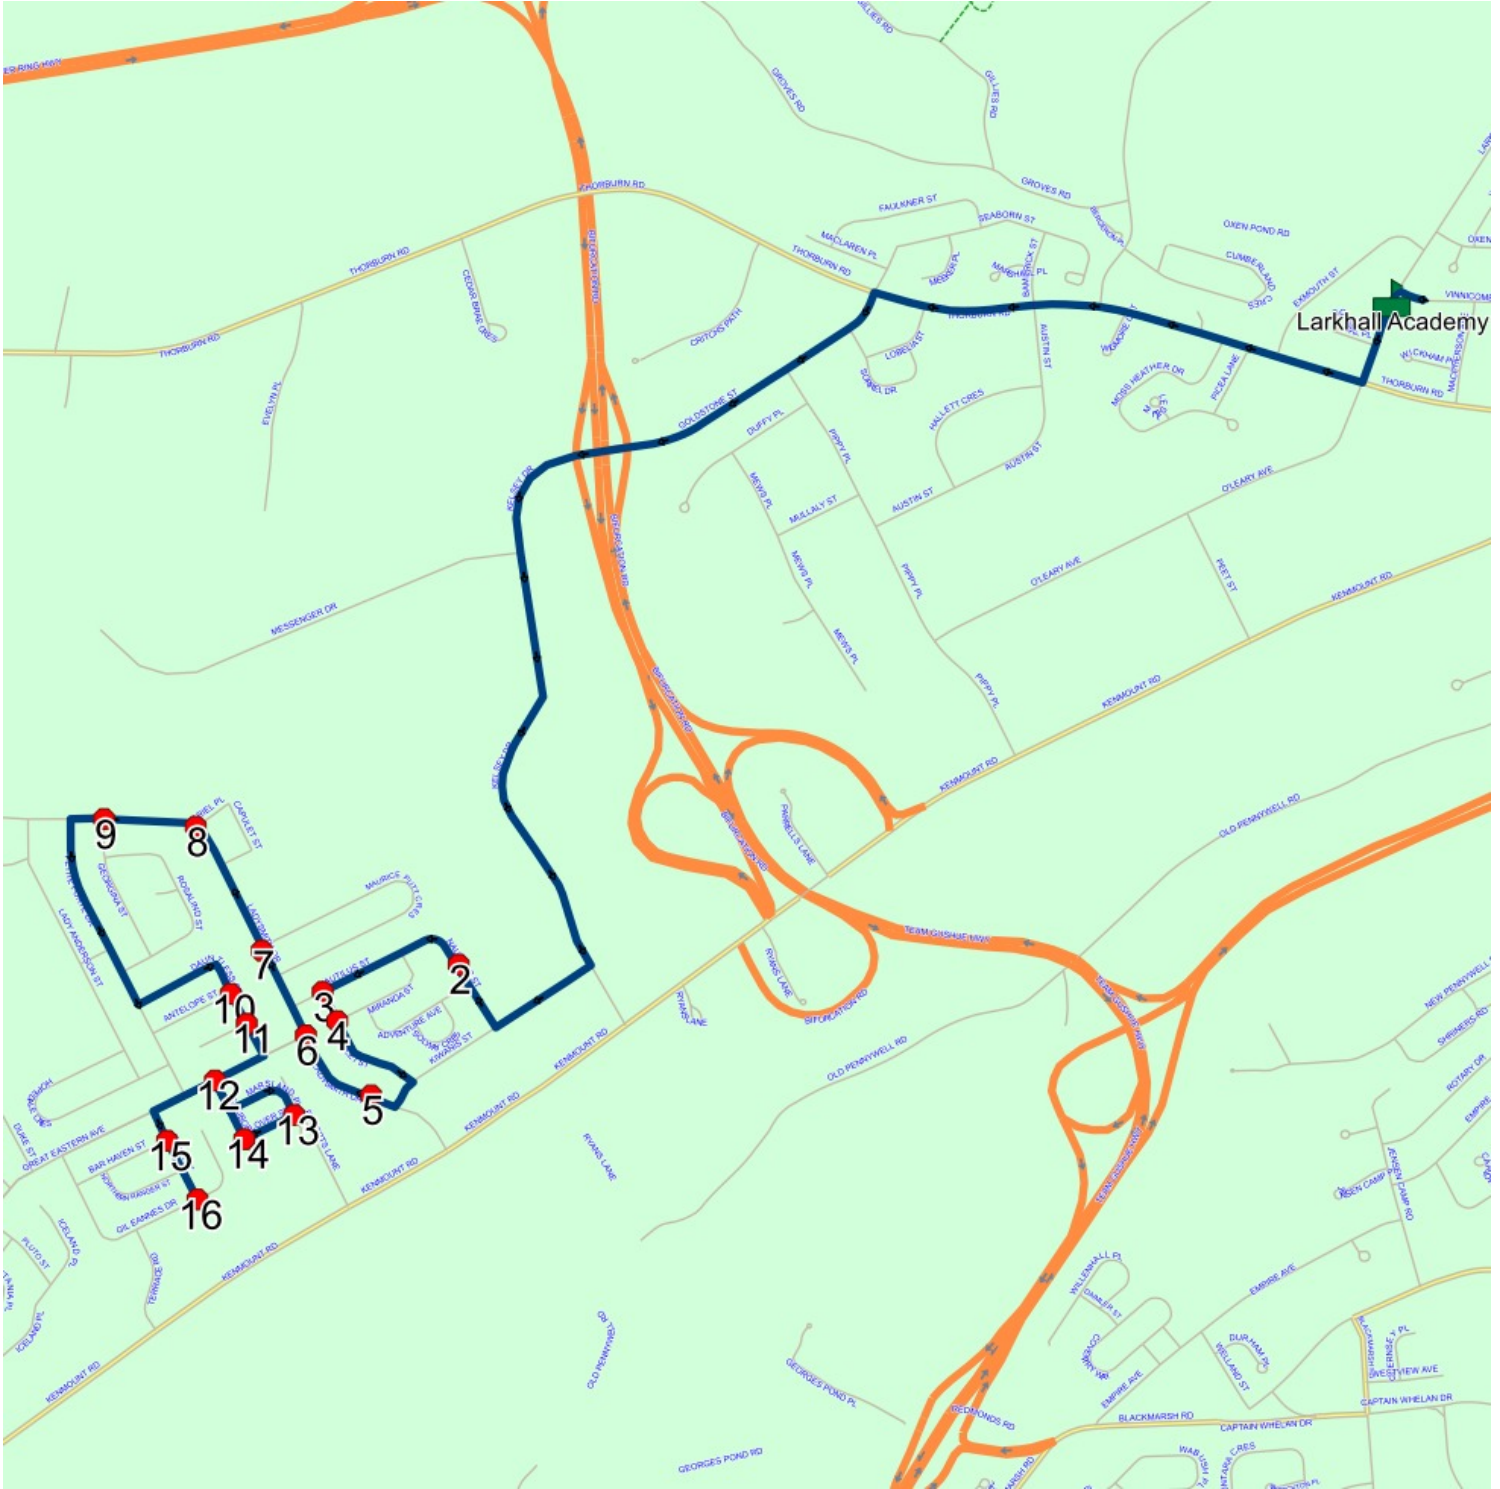

Route: 23-027-8 Run: 23-027-8 PM

Route: 23-027-8

Operator: Executive Taxi Ltd.

Vehicle: 23-027-8

Description:

Schools: Larkhall Academy (334)

Run: 23-027-8 PM

Schools: Larkhall Academy

#	Arrival	Departure	Description
1	2:50 PM	3:05 PM	Larkhall Academy Driveway
2	3:11 PM	3:12 PM	#59 Nautilus St
3	3:12 PM		Nautilus St @ Hamlet St
4	3:13 PM	3:14 PM	Hamlet St @ Miranda St
5	3:14 PM	3:15 PM	30 LADYSMITH DR
6	3:16 PM		LADYSMITH DR & GREAT EASTERN AVE
7	3:16 PM	3:17 PM	85 LADYSMITH DR
8	3:18 PM		LADYSMITH DR & ARIEL PL
9	3:19 PM		LADYSMITH DR & GEORGINA ST
10	3:21 PM	3:22 PM	DAUNTLESS ST & ANTELOPE ST
11	3:22 PM	3:23 PM	DAUNTLESS ST & BLUE JACKET PL
12	3:23 PM	3:24 PM	CARIBOU PL & GREAT EASTERN AVE
13	3:25 PM		Marsland Pl @ Plover St
14	3:26 PM		Plover St @ Caribou Pl
15	3:28 PM	3:29 PM	Nonia St @ Bar Haven St
16	3:29 PM	3:30 PM	Nonia St @ Gil Eannes Dr

Route: 23-027-8 Run: 23-027-8 PM