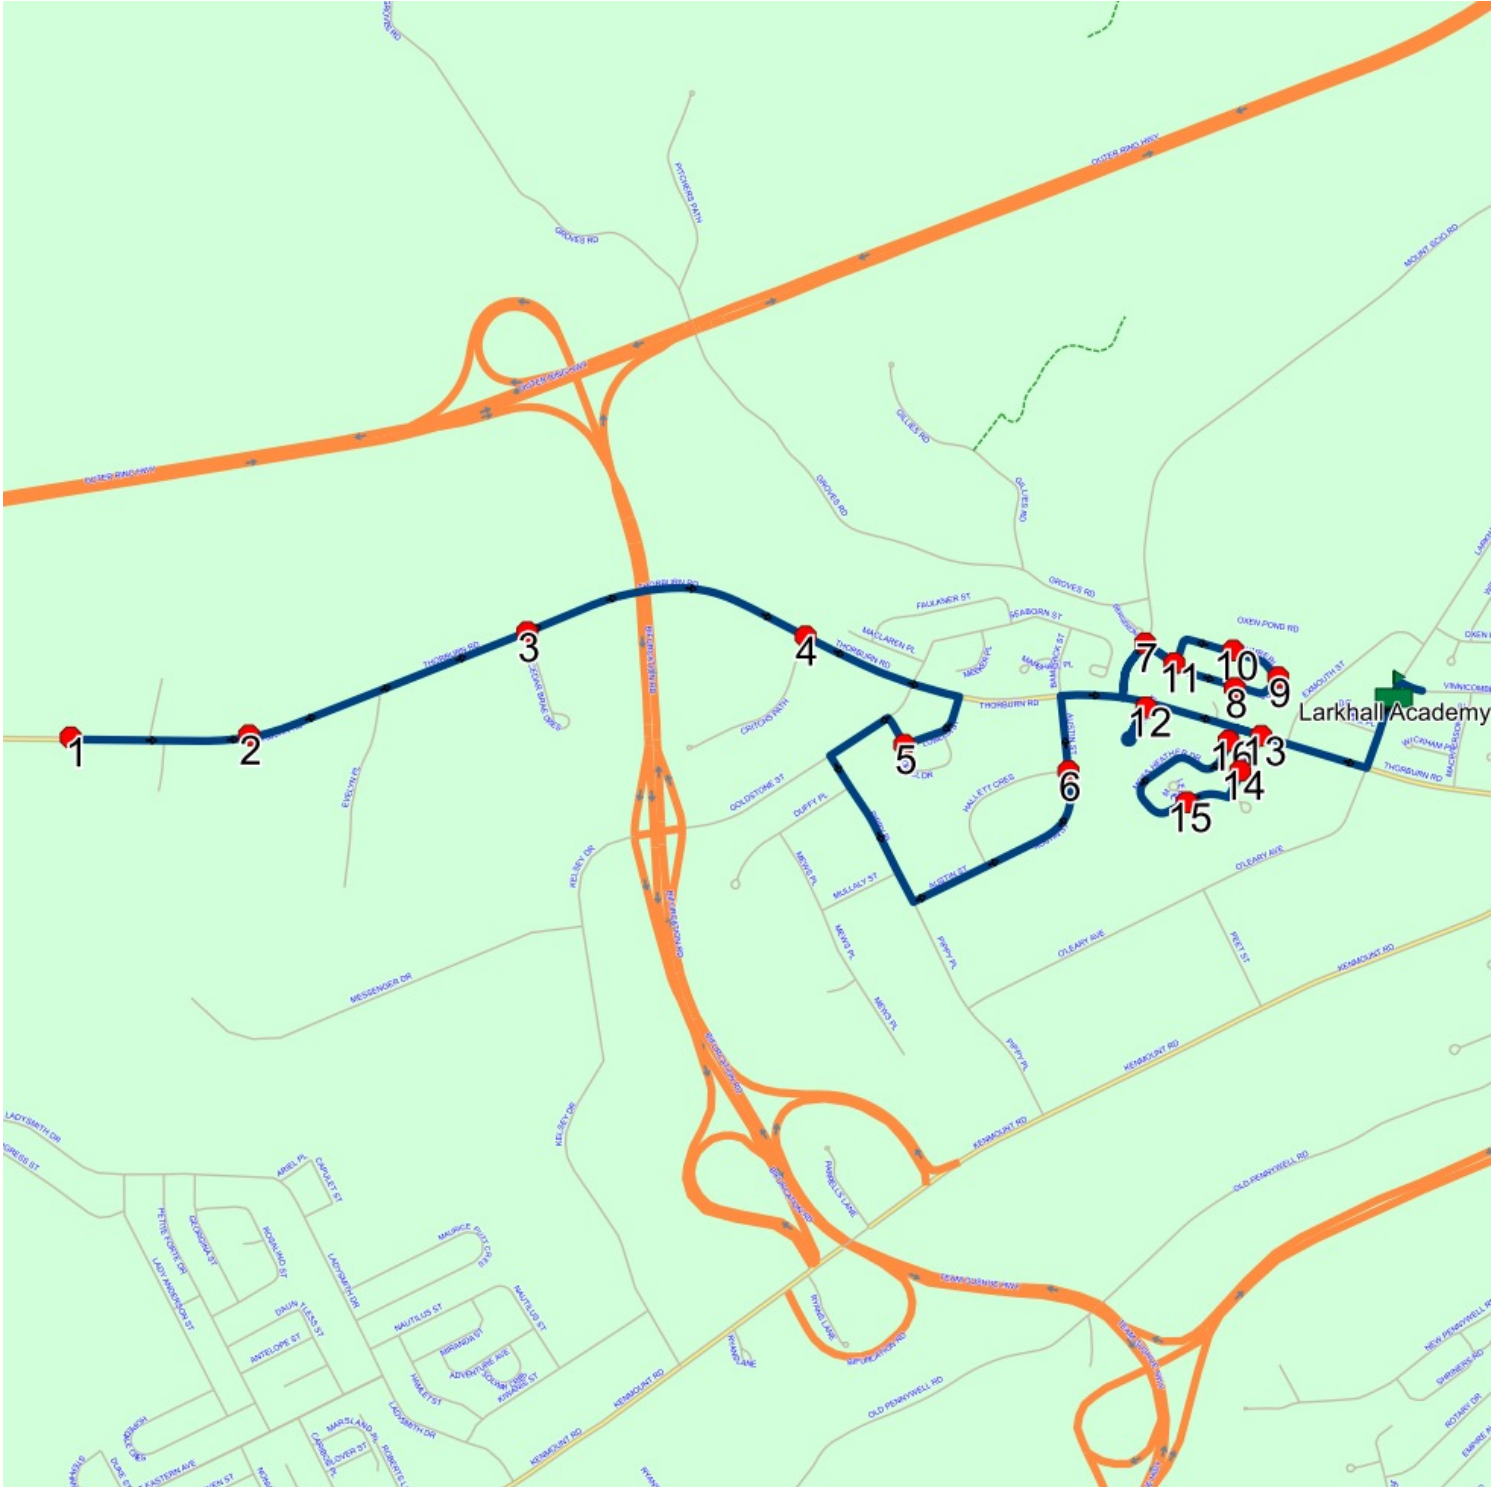

Route: 23-027-7 Run: 23-027-7 AM

Route: 23-027-7

Operator: Executive Taxi Ltd.

Vehicle: 23-027-7

Description:

Schools: Larkhall Academy (334)

Run: 23-027-7 AM

Schools: Larkhall Academy

#	Arrival	Departure	Description
1		8:08 AM	460 THORBURN RD
2		8:08 AM	394 THORBURN RD
3		8:09 AM	THORBURN RD & CEDAR BRAE CRES
4	8:10 AM	8:11 AM	THORBURN RD & CRITCHS PATH
5		8:12 AM	SORREL DR; ST JOHNS & LOBELIA ST; ST JOHNS
6	8:15 AM	8:16 AM	AUSTIN ST; ST JOHNS & HALLETT CRES; ST JOHNS
7		8:17 AM	MOUNT SCIO RD & CUMBERLAND CRES
8		8:18 AM	38 CUMBERLAND CRES; ST JOHNS; A1B
9	8:18 AM	8:19 AM	78 CUMBERLAND CRES; ST JOHNS; A1B
10	8:19 AM	8:20 AM	128 CUMBERLAND CRES; ST JOHNS; A1B
11		8:20 AM	192 CUMBERLAND CRES; ST JOHNS; A1B : 2026-06-30
12		8:23 AM	5 WIGMORE CRT; ST JOHNS; A1B : 2025-06-30
13	8:24 AM	8:25 AM	THORBURN RD; ST JOHNS & PICEA LANE; ST JOHNS
14	8:25 AM	8:26 AM	15 PICEA LANE; ST JOHNS; A1B
15	8:26 AM	8:27 AM	MOSS HEATHER DR; ST JOHNS & LEDUM PL; ST JOHNS
16		8:28 AM	129 MOSS HEATHER DR; ST JOHNS
17	8:30 AM	8:33 AM	Larkhall Academy Driveway

Route: 23-027-7 Run: 23-027-7 AM