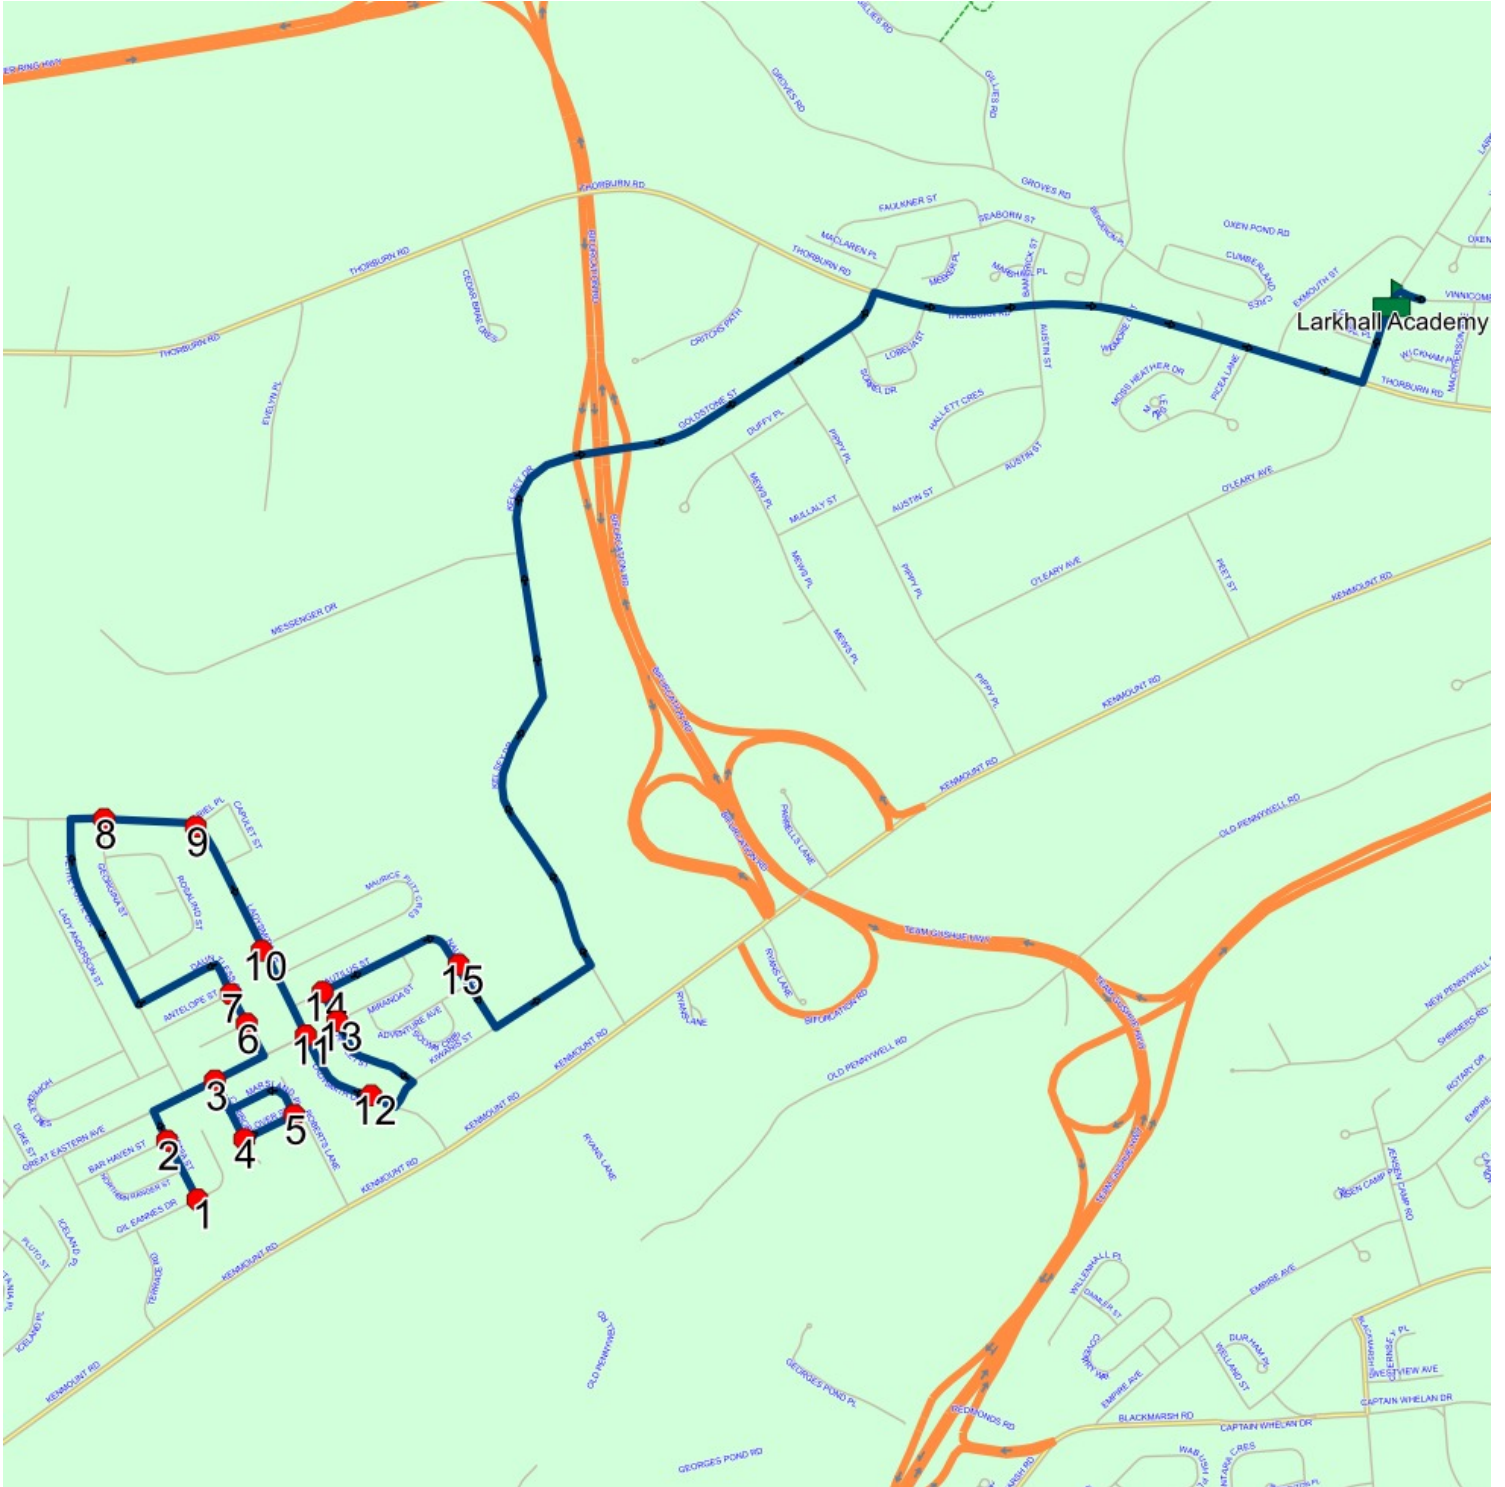

Schools: Larkhall Academy

#	Arrival	Departure	Description
1	2:50 PM	3:05 PM	Larkhall Academy Driveway
2	3:06 PM	3:07 PM	THORBURN RD; ST JOHNS & PICEA LANE; ST JOHNS
3	3:08 PM	3:09 PM	15 PICEA LANE; ST JOHNS; A1B
4	3:09 PM	3:10 PM	MOSS HEATHER DR; ST JOHNS & LEDUM PL; ST JOHNS
5	3:10 PM	3:11 PM	129 MOSS HEATHER DR; ST JOHNS
6	3:12 PM	3:13 PM	5 WIGMORE CRT; ST JOHNS; A1B : 2025-06-30
7	3:15 PM		MOUNT SCIO RD & CUMBERLAND CRES
8	3:15 PM	3:16 PM	192 CUMBERLAND CRES; ST JOHNS; A1B : 2026-06-30
9	3:16 PM	3:17 PM	128 CUMBERLAND CRES; ST JOHNS; A1B
10	3:17 PM	3:18 PM	78 CUMBERLAND CRES; ST JOHNS; A1B
11	3:18 PM	3:19 PM	38 CUMBERLAND CRES; ST JOHNS; A1B
12	3:21 PM		AUSTIN ST; ST JOHNS & HALLETT CRES; ST JOHNS
13	3:24 PM		SORREL DR; ST JOHNS & LOBELIA ST; ST JOHNS
14	3:26 PM		THORBURN RD & CRITCHS PATH
15	3:27 PM	3:28 PM	THORBURN RD & CEDAR BRAE CRES
16	3:28 PM		394 THORBURN RD
17	3:29 PM		460 THORBURN RD

Route: 23-027-7 Run: 23-027-7 PM

Route: 23-027-8 Run: 23-027-8 AM

Route: 23-027-8

Operator: Executive Taxi Ltd.

Vehicle: 23-027-8

Description:

Schools: Larkhall Academy (334)

Run: 23-027-8 AM

Schools: Larkhall Academy

#	Arrival	Departure	Description
1	8:07 AM	8:08 AM	Nonia St @ Gil Eannes Dr
2		8:08 AM	Nonia St @ Bar Haven St
3		8:09 AM	CARIBOU PL & GREAT EASTERN AVE
4		8:10 AM	Plover St @ Caribou Pl
5		8:11 AM	Marsland Pl @ Plover St
6	8:13 AM	8:14 AM	DAUNTLESS ST & BLUE JACKET PL
7		8:14 AM	DAUNTLESS ST & ANTELOPE ST
8		8:16 AM	LADYSMITH DR & GEORGINA ST
9	8:16 AM	8:17 AM	LADYSMITH DR & ARIEL PL
10		8:18 AM	85 LADYSMITH DR
11		8:19 AM	LADYSMITH DR & GREAT EASTERN AVE
12	8:19 AM	8:20 AM	30 LADYSMITH DR
13		8:22 AM	Hamlet St @ Miranda St
14		8:22 AM	Nautilus St @ Hamlet St
15		8:23 AM	#59 Nautilus St
16	8:30 AM	8:33 AM	Larkhall Academy Driveway

Route: 23-027-8 Run: 23-027-8 AM

Route: 23-027-8 Run: 23-027-8 PM

Route: 23-027-8

Operator: Executive Taxi Ltd.

Vehicle: 23-027-8

Description:

Schools: Larkhall Academy (334)

Run: 23-027-8 PM