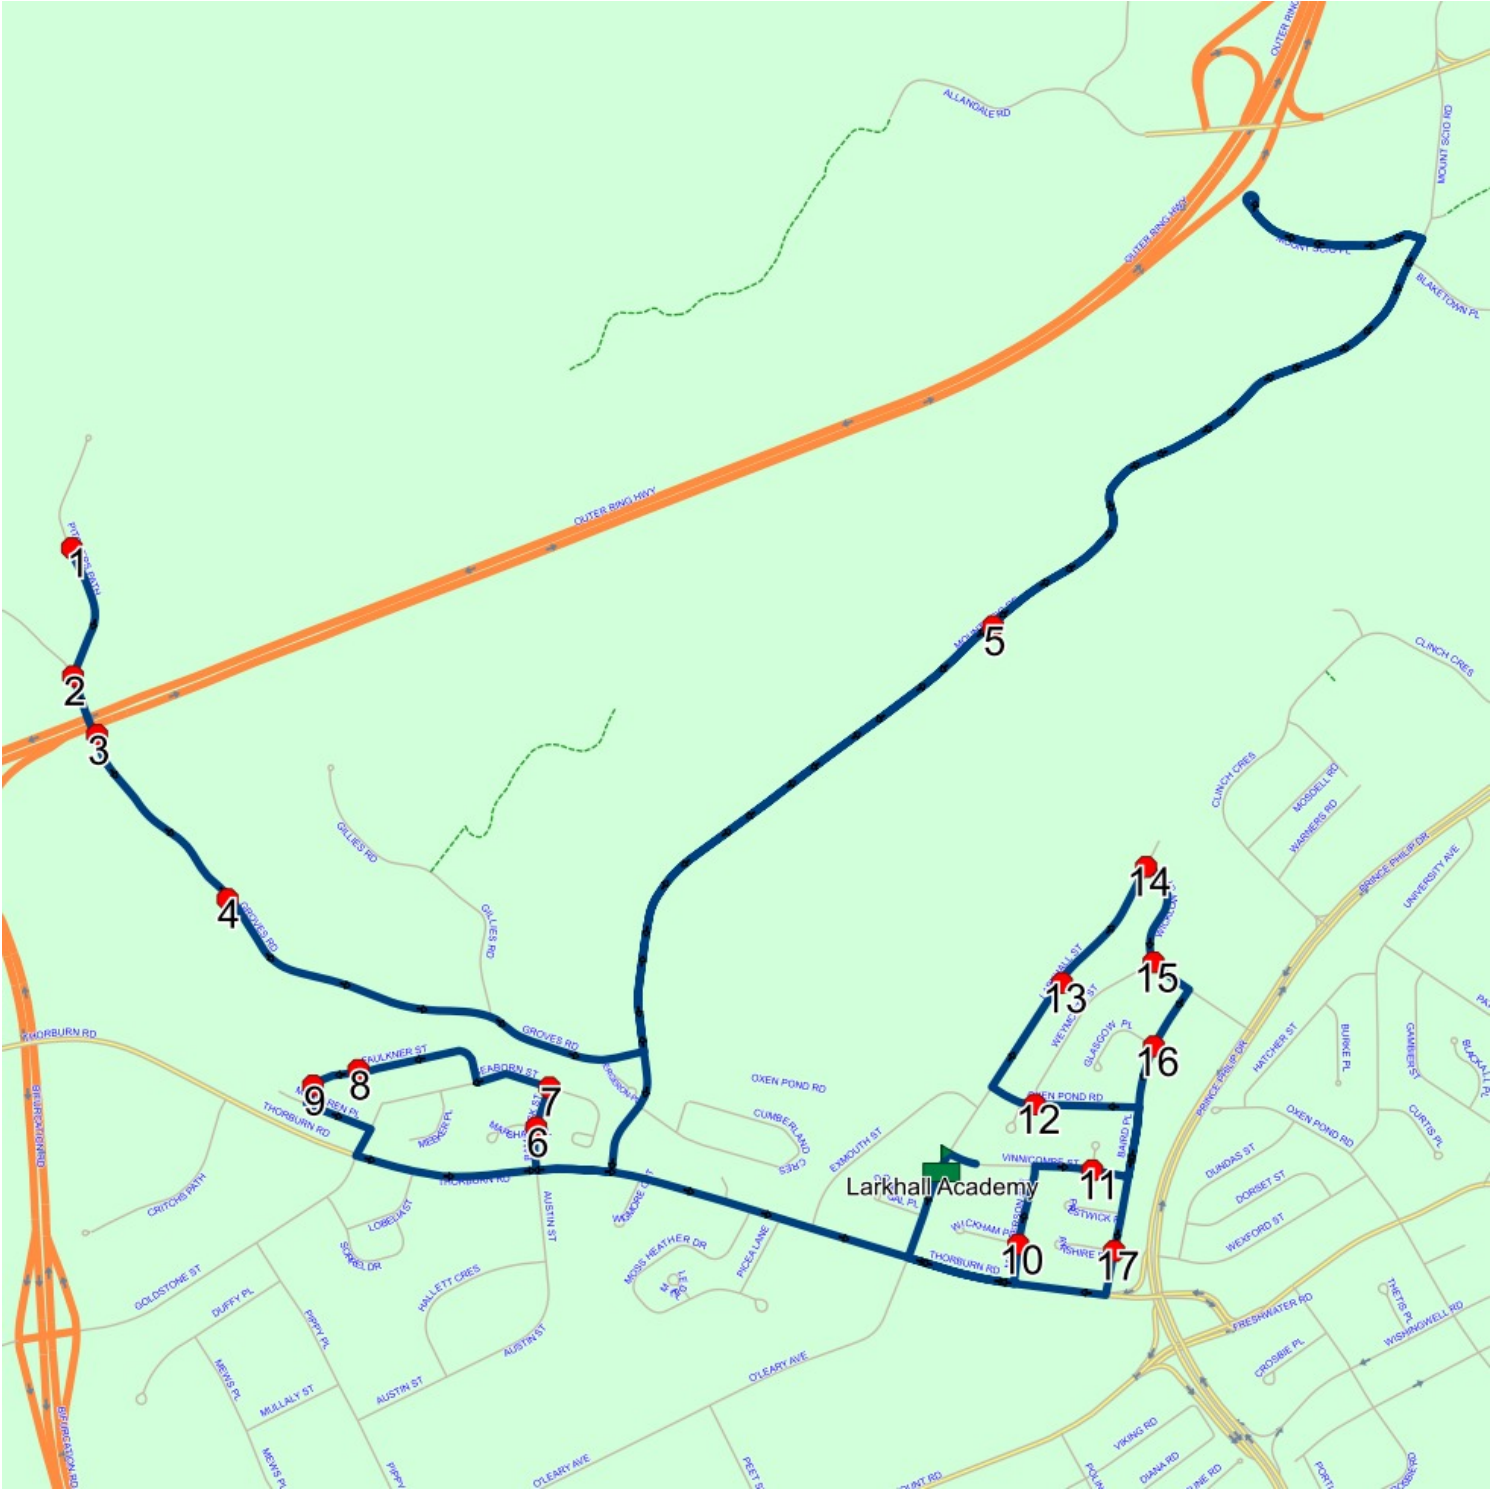

Route: 23-250-02 Run: 23-250-02 AM

Route: 23-250-02

Operator: Burse's Taxi Inc.

Vehicle: 23-250-02

Description:

Schools: Larkhall Academy (334)

Run: 23-250-02 AM

Schools: Larkhall Academy

#	Arrival	Departure	Description
1		7:58 AM	#70 Pitchers Path
2		7:59 AM	Groves Rd @ Pitchers Path
3		8:00 AM	#252 Groves Rd
4	8:00 AM	8:01 AM	185 GROVES RD; ST JOHNS; A1B
5		8:09 AM	213 MOUNT SCIO RD; ST JOHNS; A1B
6		8:12 AM	BAMBRICK ST; ST JOHNS & MARSHALL PL; ST JOHNS
7	8:12 AM	8:13 AM	SEABORN ST; ST JOHNS & BAMBRICK ST; ST JOHNS
8	8:14 AM	8:15 AM	82 FAULKNER ST; ST JOHNS; A1B
9	8:15 AM	8:16 AM	88 FAULKNER ST; ST JOHNS; A1B : 2025-06-30
10	8:19 AM	8:20 AM	MACPHERSON AVE; ST JOHNS & WICKHAM PL; ST JOHNS
11	8:20 AM	8:21 AM	VINNICOMBE PL; ST JOHNS & VINNICOMBE ST; ST JOHNS
12	8:22 AM	8:23 AM	WEYMOUTH ST; ST JOHNS & OXEN POND RD; ST JOHNS
13		8:24 AM	56 LARKHALL ST; ST JOHNS; A1B
14		8:25 AM	LARKHALL ST; ST JOHNS & WICKLOW ST; ST JOHNS
15		8:26 AM	WICKLOW ST; ST JOHNS & WEYMOUTH ST; ST JOHNS
16		8:27 AM	BAIRD PL; ST JOHNS & GLASGOW PL; ST JOHNS
17		8:28 AM	BAIRD PL; ST JOHNS & AYRSHIRE PL; ST JOHNS
18	8:30 AM	8:33 AM	Larkhall Academy Driveway

Route: 23-250-02 Run: 23-250-02 AM