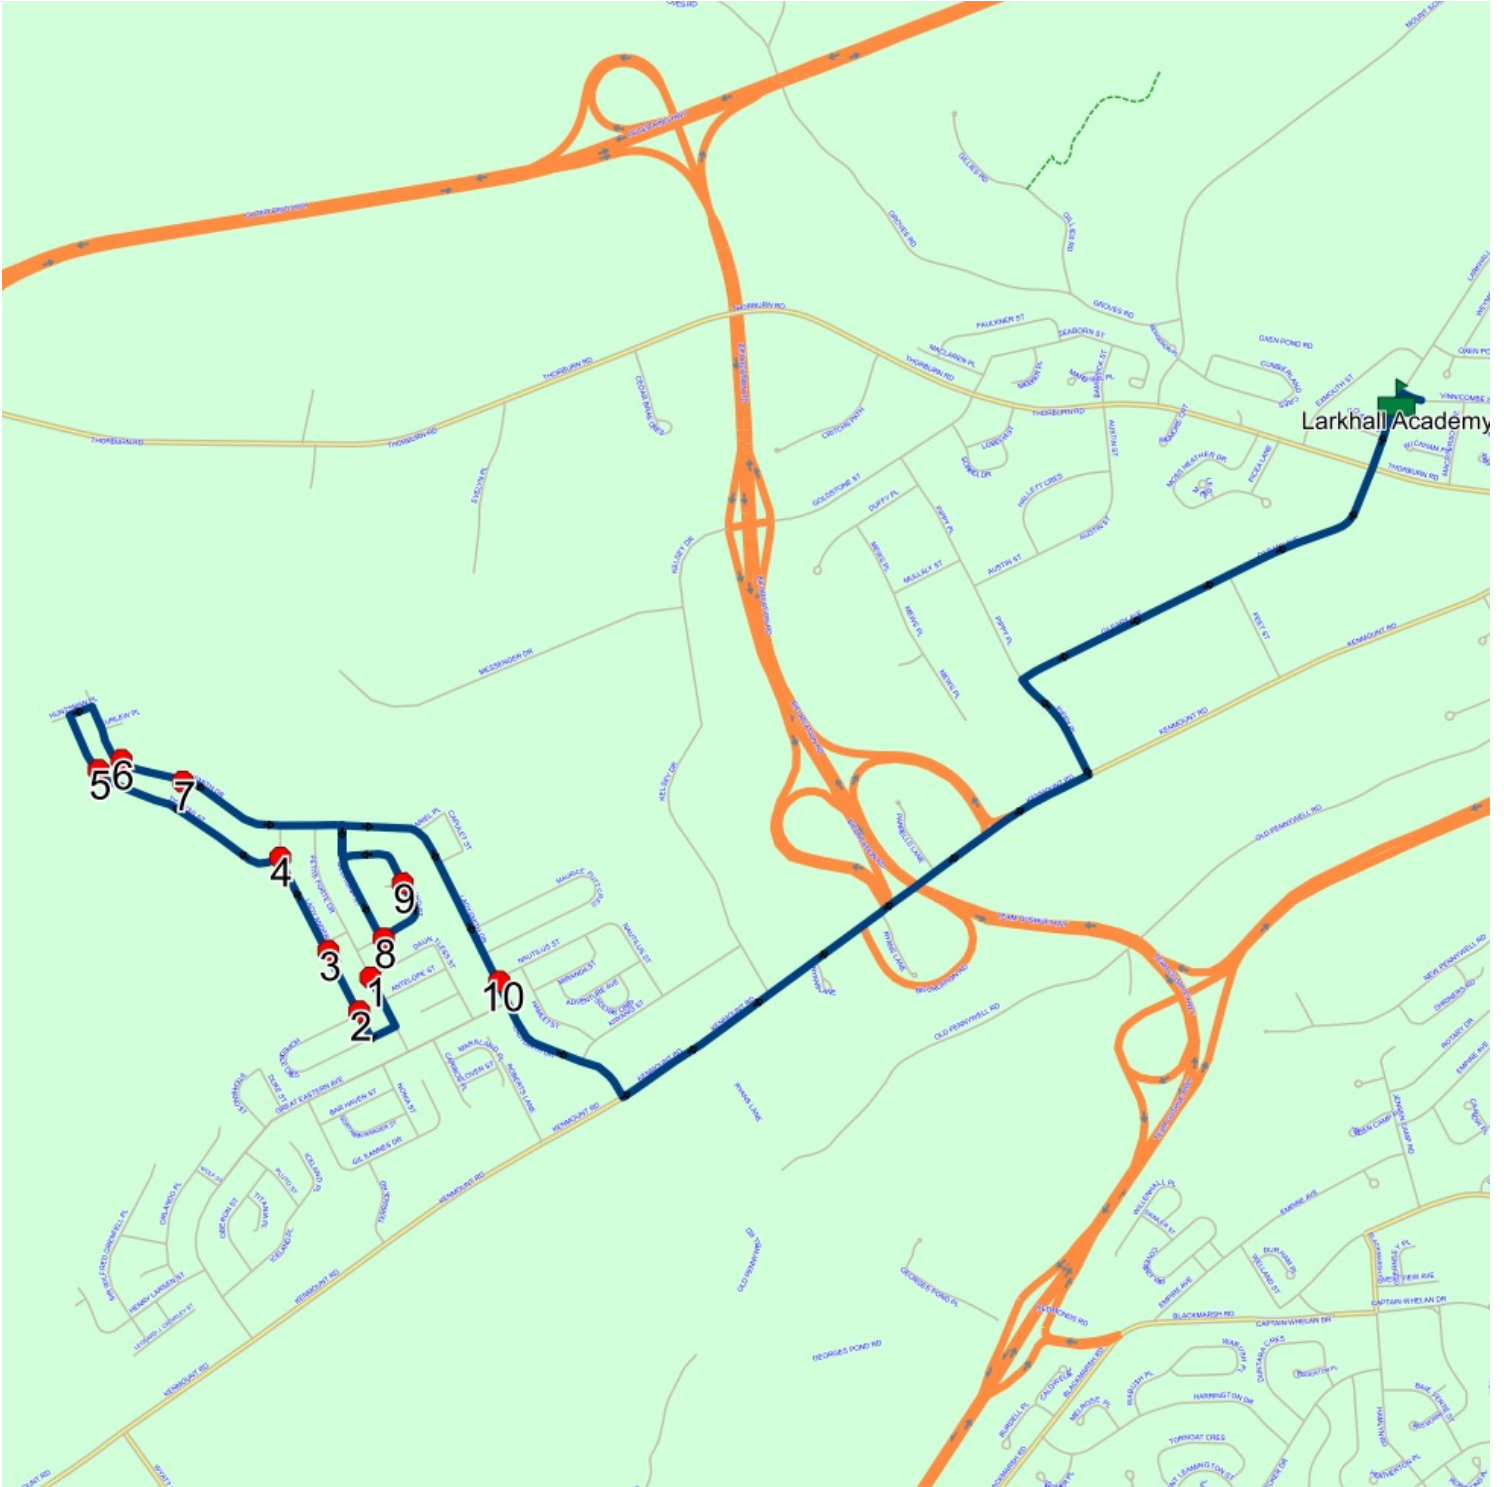

Route: 23-250-03 Run: 23-250-03 AM

Route: 23-250-03

Operator: Burseys's Taxi Inc.

Vehicle: 23-250-03

Description:

Schools: Larkhall Academy (334)

Run: 23-250-03 AM

Schools: Larkhall Academy

#	Arrival	Departure	Description
1		8:09 AM	PETITE FORTE DR & DAUNTLESS ST
2	8:10 AM	8:11 AM	10 LADY ANDERSON ST
3	8:11 AM	8:12 AM	34 LADY ANDERSON ST
4	8:12 AM	8:13 AM	LADY ANDERSON ST & TIGRESS ST
5	8:14 AM	8:15 AM	72 TIGRESS ST; ST JOHNS; A1B : 2026-06-30
6	8:16 AM	8:17 AM	232 LADYSMITH DR; ST JOHNS; A1B : 2026-06-30
7	8:17 AM	8:18 AM	217 LADYSMITH DR : 2026-06-30
8		8:20 AM	8 ROSALIND ST
9	8:20 AM	8:21 AM	ROSALIND ST & NERISSA PL
10		8:23 AM	62 LADYSMITH DR; ST JOHNS; A1B : 2025-06-30
11	8:30 AM	8:33 AM	Larkhall Academy Driveway

Route: 23-250-03 Run: 23-250-03 AM