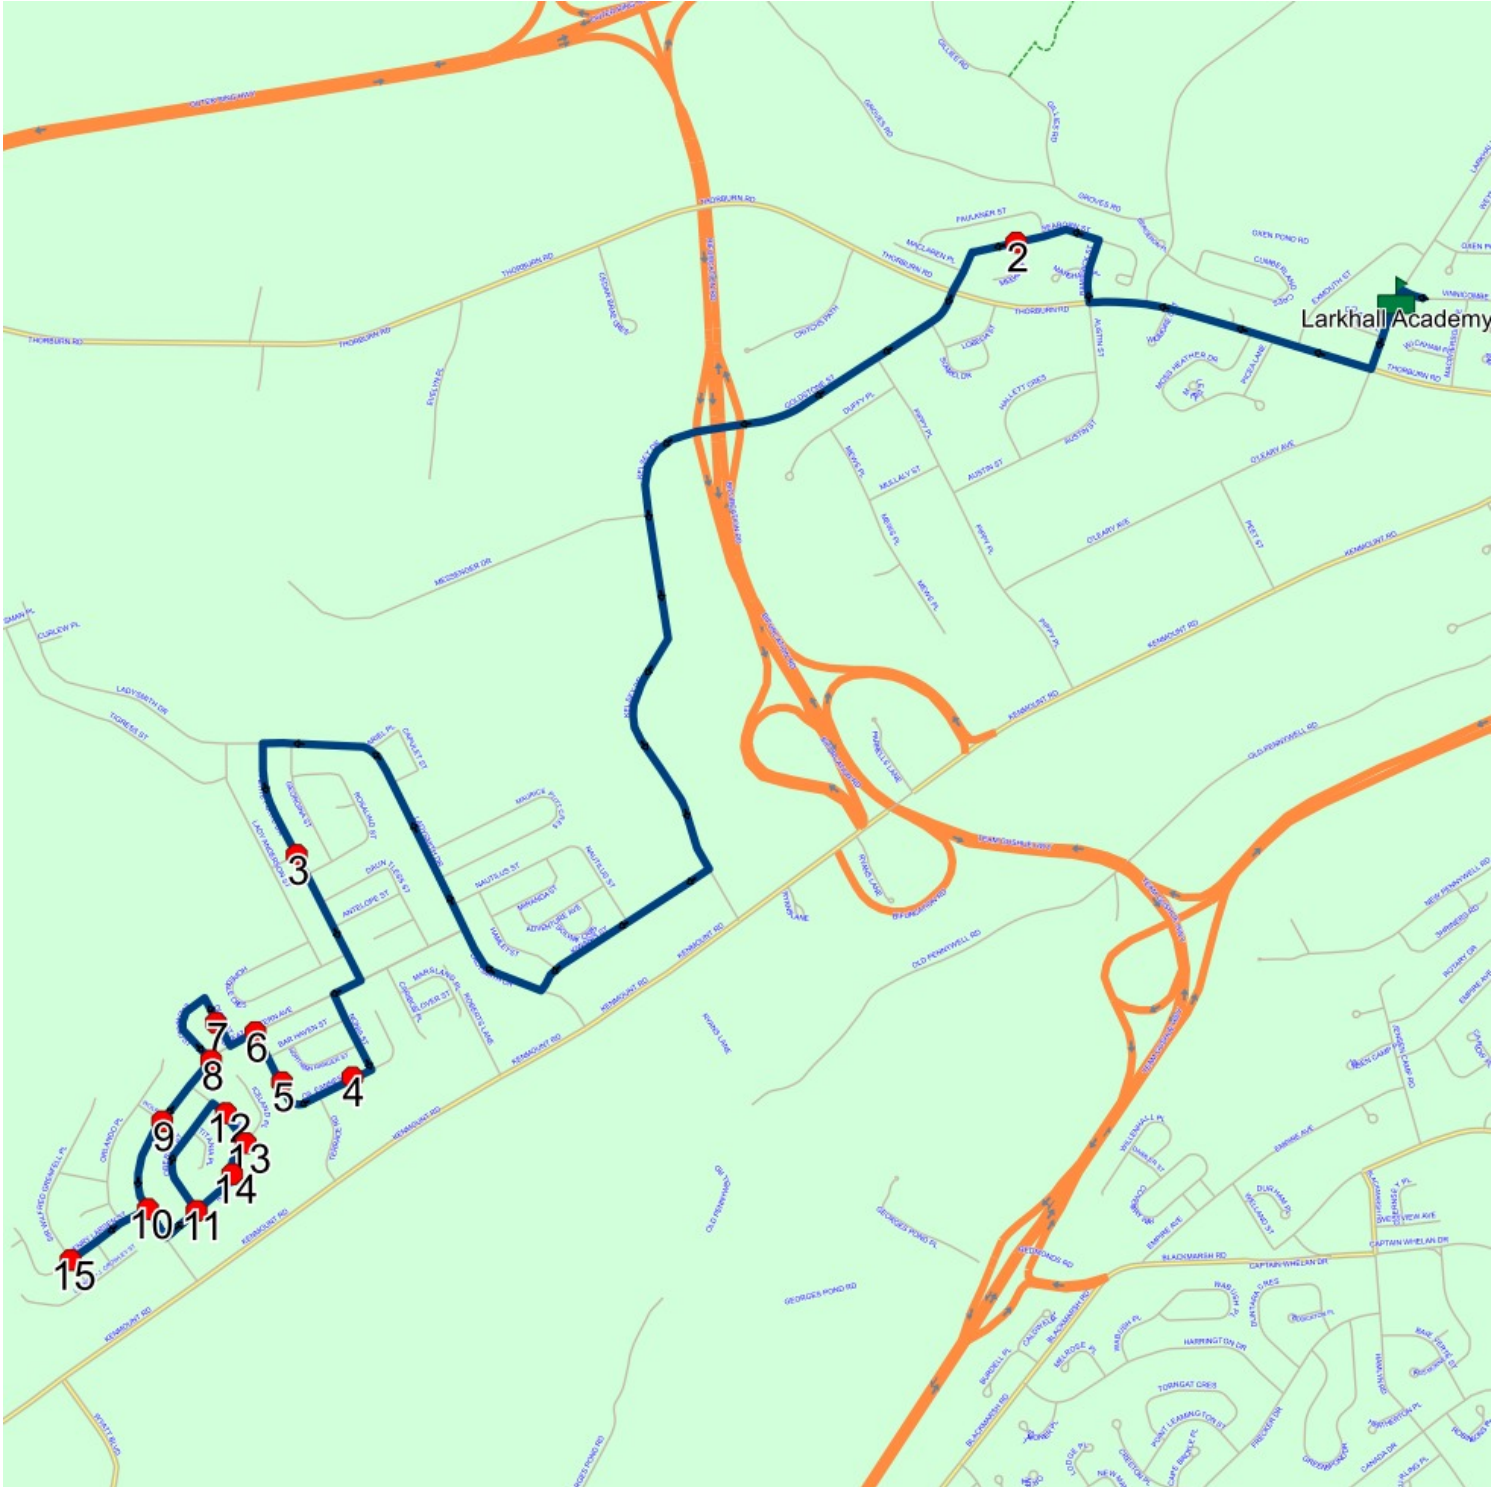

#	Arrival	Departure	Description
1		8:04 AM	HENRY LARSEN ST & SIR WILFRED GRENFELL PL; ST JOHNS
2		8:05 AM	GREAT EASTERN AVE & HENRY LARSEN ST
3	8:06 AM	8:07 AM	ICELAND PL & OBERON ST
4		8:07 AM	28 ICELAND PL
5	8:07 AM	8:08 AM	ICELAND PL & PLUTO ST
6		8:09 AM	12 PLUTO ST : 2026-06-30
7	8:11 AM	8:12 AM	GREAT EASTERN AVE & WOLF ST
8		8:12 AM	GREAT EASTERN AVE & STEPHANO ST
9		8:14 AM	7 DUKE ST
10		8:15 AM	GREAT EASTERN AVE & GIL EANNES DR
11		8:16 AM	#13 Gil Eannes Dr
12		8:17 AM	39 GIL EANNES DR; ST JOHNS; A1B : 2026-06-30
13		8:19 AM	PETITE FORTE DR & DESOLA ST
14	8:26 AM	8:27 AM	SEABORN ST & MEEKER PL; ST JOHNS
15	8:30 AM	8:33 AM	Larkhall Academy Driveway

Route: 23-027-6 Run: 23-027-6 AM

Route: 23-027-6 Run: 23-027-6 PM

Route: 23-027-6

Operator: Executive Taxi Ltd.

Vehicle: 23-027-6

Description:

Schools: Larkhall Academy (334)

Run: 23-027-6 PM

Schools: Larkhall Academy

#	Arrival	Departure	Description
1	2:50 PM	3:05 PM	Larkhall Academy Driveway
2	3:08 PM	3:09 PM	SEABORN ST & MEEKER PL; ST JOHNS
3	3:15 PM	3:16 PM	PETITE FORTE DR & DESOLA ST
4	3:18 PM		39 GIL EANNES DR; ST JOHNS; A1B : 2026-06-30
5	3:18 PM	3:19 PM	#13 Gil Eannes Dr
6	3:19 PM	3:20 PM	GREAT EASTERN AVE & GIL EANNES DR
7	3:21 PM		7 DUKE ST
8	3:22 PM	3:23 PM	GREAT EASTERN AVE & STEPHANO ST
9	3:23 PM	3:24 PM	GREAT EASTERN AVE & WOLF ST
10	3:24 PM	3:25 PM	GREAT EASTERN AVE & HENRY LARSEN ST
11	3:26 PM		ICELAND PL & OBERON ST
12	3:28 PM		12 PLUTO ST : 2026-06-30
13	3:28 PM	3:29 PM	ICELAND PL & PLUTO ST
14	3:30 PM		28 ICELAND PL
15	3:32 PM		HENRY LARSEN ST & SIR WILFRED GRENFELL PL; ST JOHNS

Route: 23-027-6 Run: 23-027-6 PM

Route: 23-027-7 Run: 23-027-7 AM

Route: 23-027-7

Operator: Executive Taxi Ltd.

Vehicle: 23-027-7

Description:

Schools: Larkhall Academy (334)

Run: 23-027-7 AM