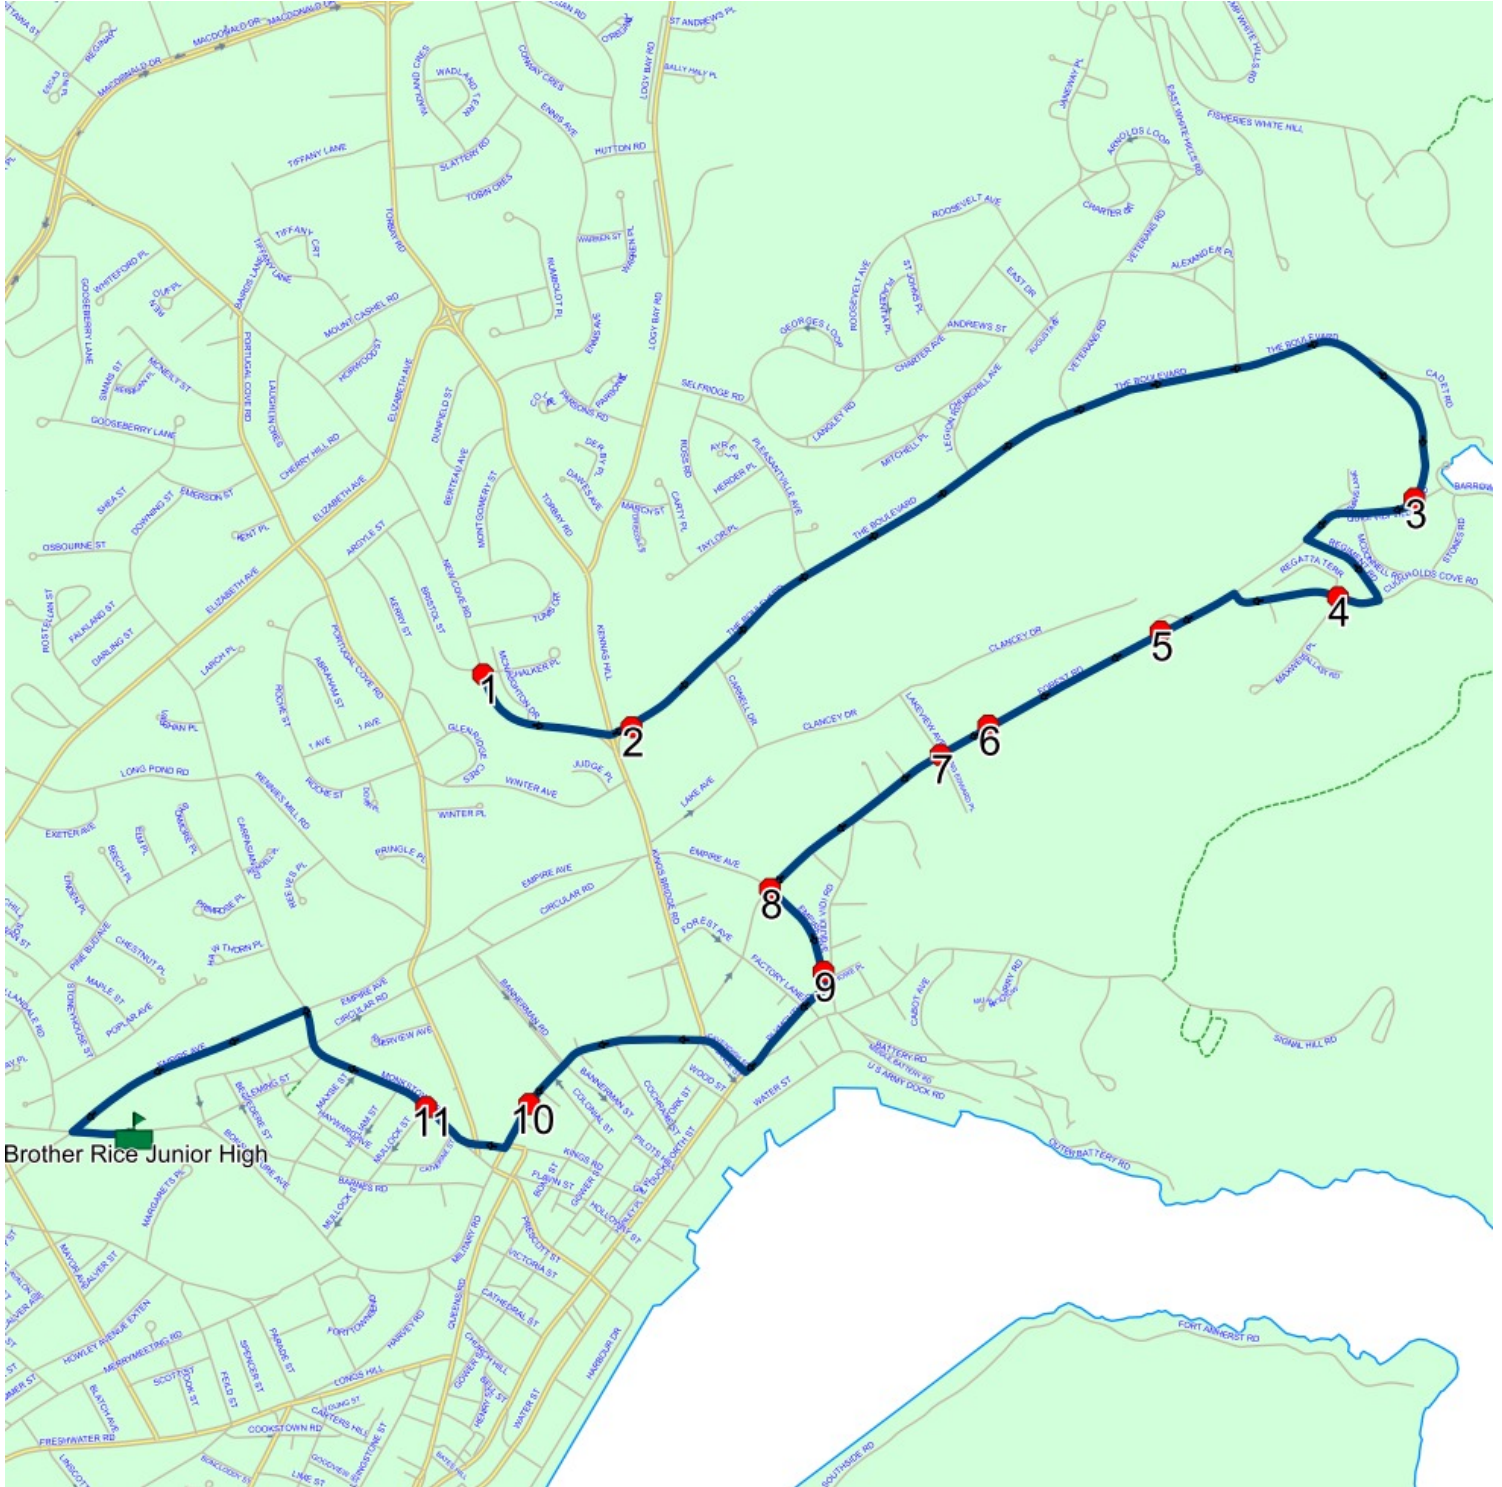

## Route: 17-129-1 Run: 17-129-1A AM

Route: 17-129-1

Operator: Executive Taxi Ltd.

Vehicle: 17-129-1

Description:

Schools: Brother Rice Junior High (330)

Run: 17-129-1A AM

Schools: Brother Rice Junior High

: 2025-06-30

#	Arrival	Departure	Description
1	7:44 AM	7:45 AM	NEW COVE RD & CHALKER PL
2	7:45 AM	7:46 AM	2 THE BOULEVARD; ST JOHNS; A1A
3		7:50 AM	INN OF OLDE - QUIDI VIDI VILLAGE RD; ST JOHNS; A1A
4		7:52 AM	CUCKHOLDS COVE RD & MAXWELL PL
5		7:54 AM	187 FOREST RD; ST JOHNS; A1A
6		7:55 AM	127 FOREST RD; ST JOHNS; A1A
7	7:55 AM	7:56 AM	Forest Road @ Lakeview Avenue
8		7:57 AM	Forest Rd @ Empire Ave
9	7:58 AM	7:59 AM	EMPIRE AVE MAILBOXES NEAR PLYMOUTH RD
10		8:01 AM	MILITARY RD & CAREW ST (METROBUS STOP)
11	8:02 AM	8:03 AM	MONKSTOWN RD; ST JOHNS & MULLOCK ST; ST JOHNS
12	8:05 AM	8:07 AM	Brother Rice Junior High Driveway

Route: 17-129-1 Run: 17-129-1A AM