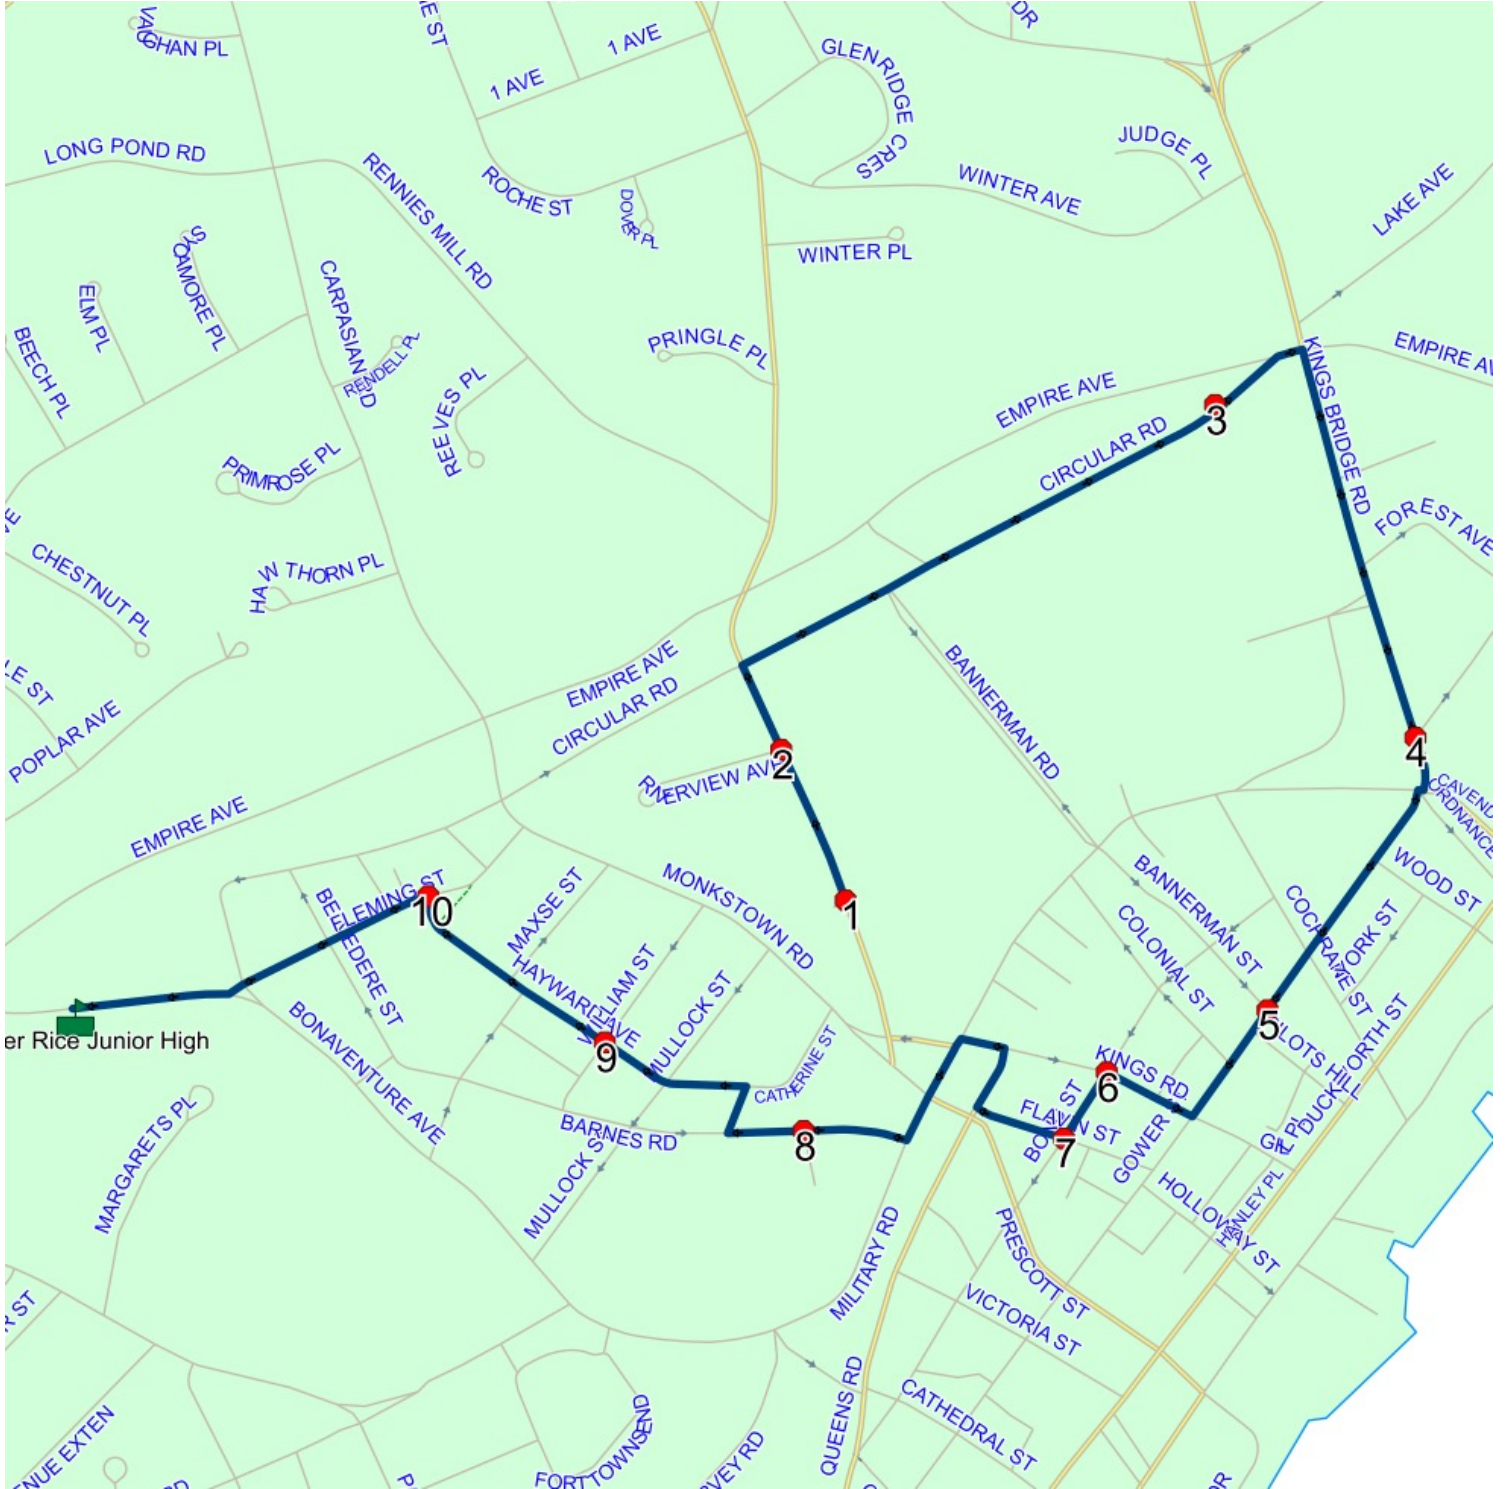

Route: 23-248-06 Run: 23-248-06A AM

Route: 23-248-06

Operator: Burse's Taxi Inc.

Vehicle: 23-248-06

Description:

Schools: Brother Rice Junior High (330)

Run: 23-248-06A AM

Schools: Brother Rice Junior High

#	Arrival	Departure	Description
1		7:50 AM	RENNIES MILL RD; ST JOHNS & PARK PL; ST JOHNS
2		7:50 AM	RENNIES MILL RD; ST JOHNS & RIVERVIEW AVE; ST JOHNS
3		7:52 AM	8 CIRCULAR RD; ST JOHNS; A1C
4		7:54 AM	FOREST RD; ST JOHNS & KINGS BRIDGE RD; ST JOHNS
5	7:55 AM	7:56 AM	GOWER ST; ST JOHNS & BANNERMAN ST; ST JOHNS
6	7:56 AM	7:57 AM	KINGS RD; ST JOHNS & BOND ST; ST JOHNS
7		7:58 AM	BOND ST; ST JOHNS & FLAVIN ST; ST JOHNS : 2026-06-30
8		8:01 AM	BARNES RD; ST JOHNS & BARNES PL; ST JOHNS
9	8:02 AM	8:03 AM	WILLIAM ST; ST JOHNS & HAYWARD AVE; ST JOHNS
10	8:03 AM	8:04 AM	FLEMING ST; ST JOHNS & HAYWARD AVE; ST JOHNS
11	8:05 AM	8:07 AM	Brother Rice Junior High Driveway

Route: 23-248-06 Run: 23-248-06A AM