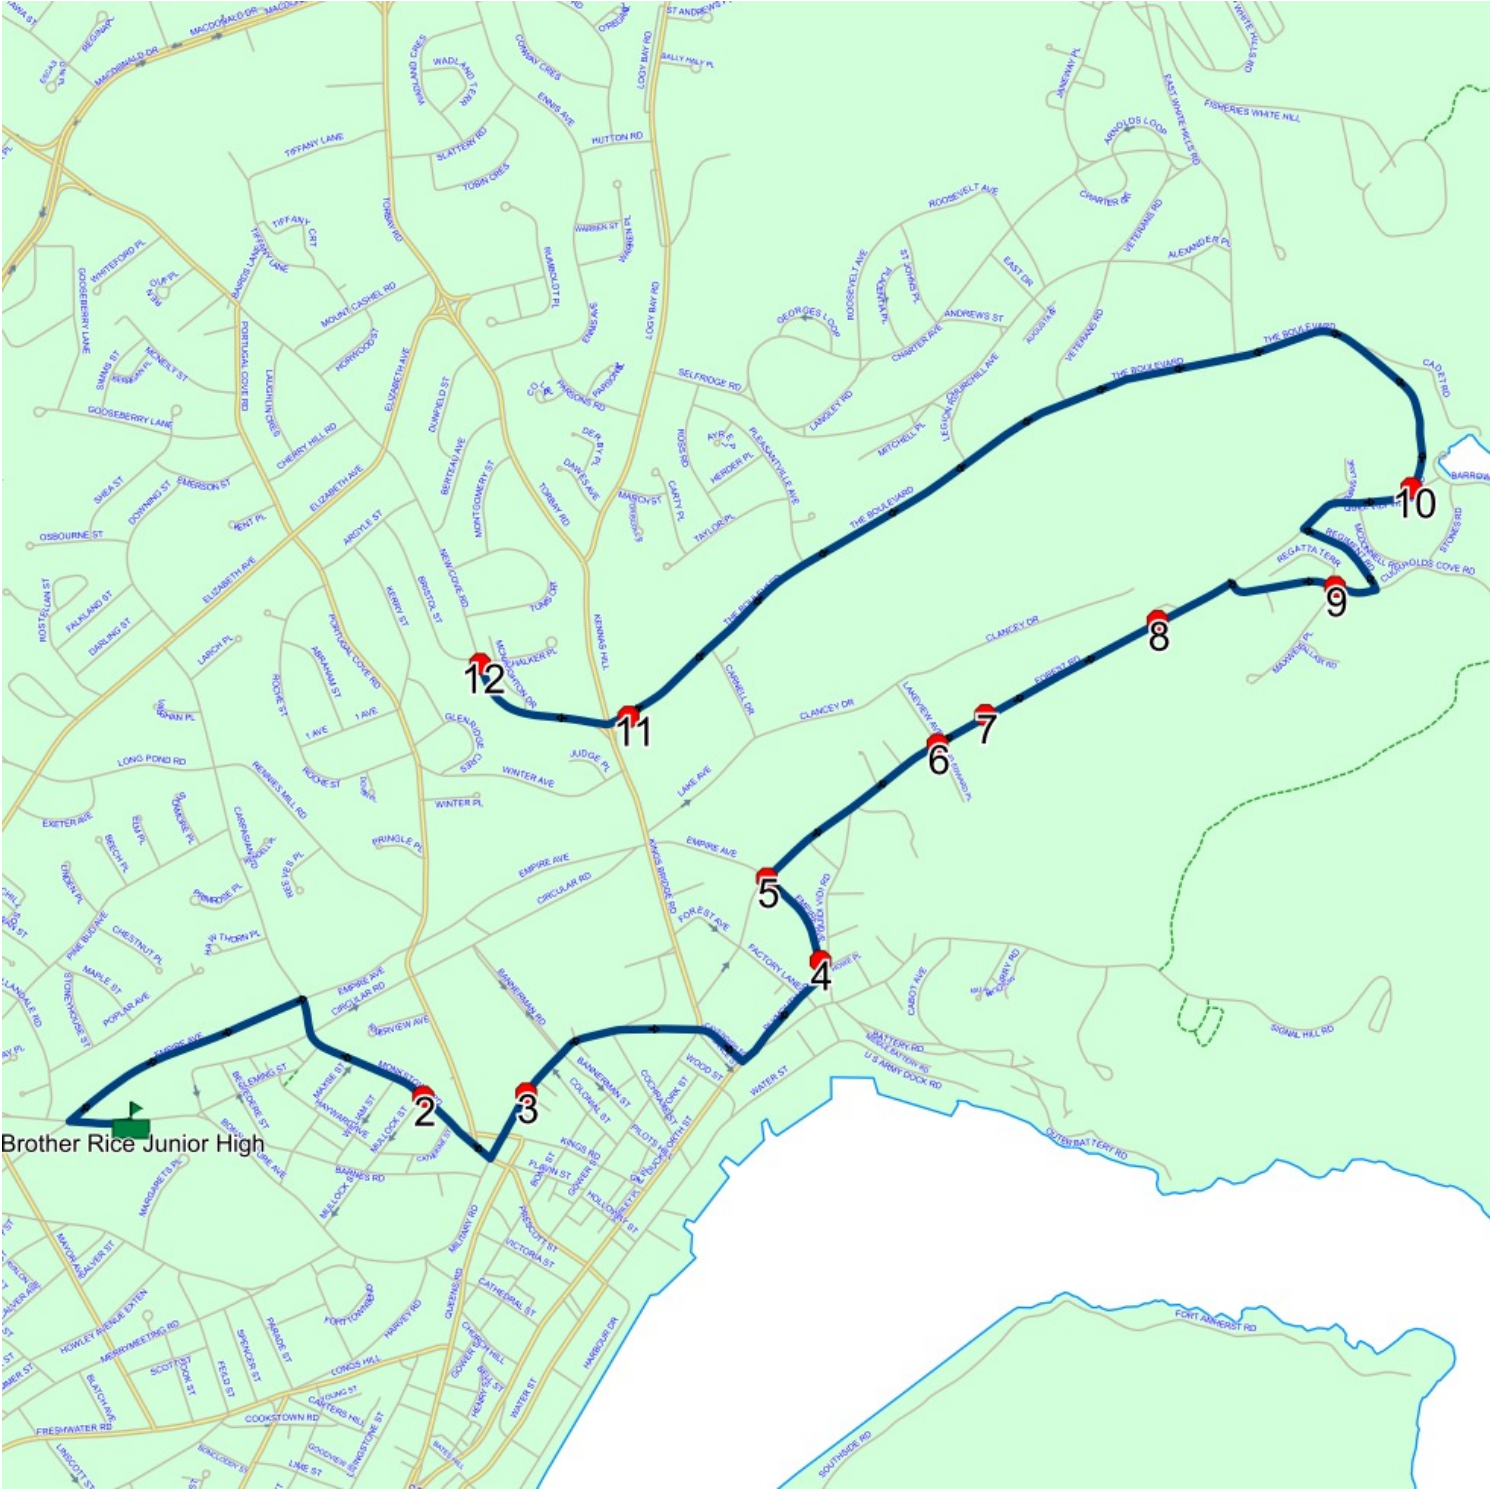

Route: 17-129-1 Run: 17-129-1A AM

## Route: 17-129-1 Run: 17-129-1A PM

Route: 17-129-1

Operator: Executive Taxi Ltd.

Vehicle: 17-129-1

Description:

Schools: Brother Rice Junior High (330)

Run: 17-129-1A PM

Schools: Brother Rice Junior High

: 2025-06-30

#	Arrival	Departure	Description
1	2:08 PM	2:23 PM	Brother Rice Junior High Driveway
2	2:25 PM	2:26 PM	MONKSTOWN RD; ST JOHNS & MULLOCK ST; ST JOHNS
3	2:27 PM		MILITARY RD & CAREW ST (METROBUS STOP)
4	2:30 PM		EMPIRE AVE MAILBOXES NEAR PLYMOUTH RD
5	2:31 PM		Forest Rd @ Empire Ave
6	2:33 PM		Forest Road @ Lakeview Avenue
7	2:34 PM		127 FOREST RD; ST JOHNS; A1A
8	2:35 PM		187 FOREST RD; ST JOHNS; A1A
9	2:36 PM	2:37 PM	CUCKHOLDS COVE RD & MAXWELL PL
10	2:39 PM		INN OF OLDE - QUIDI VIDI VILLAGE RD; ST JOHNS; A1A
11	2:43 PM	2:44 PM	2 THE BOULEVARD; ST JOHNS; A1A
12	2:44 PM	2:45 PM	NEW COVE RD & CHALKER PL

Route: 17-129-1 Run: 17-129-1A PM