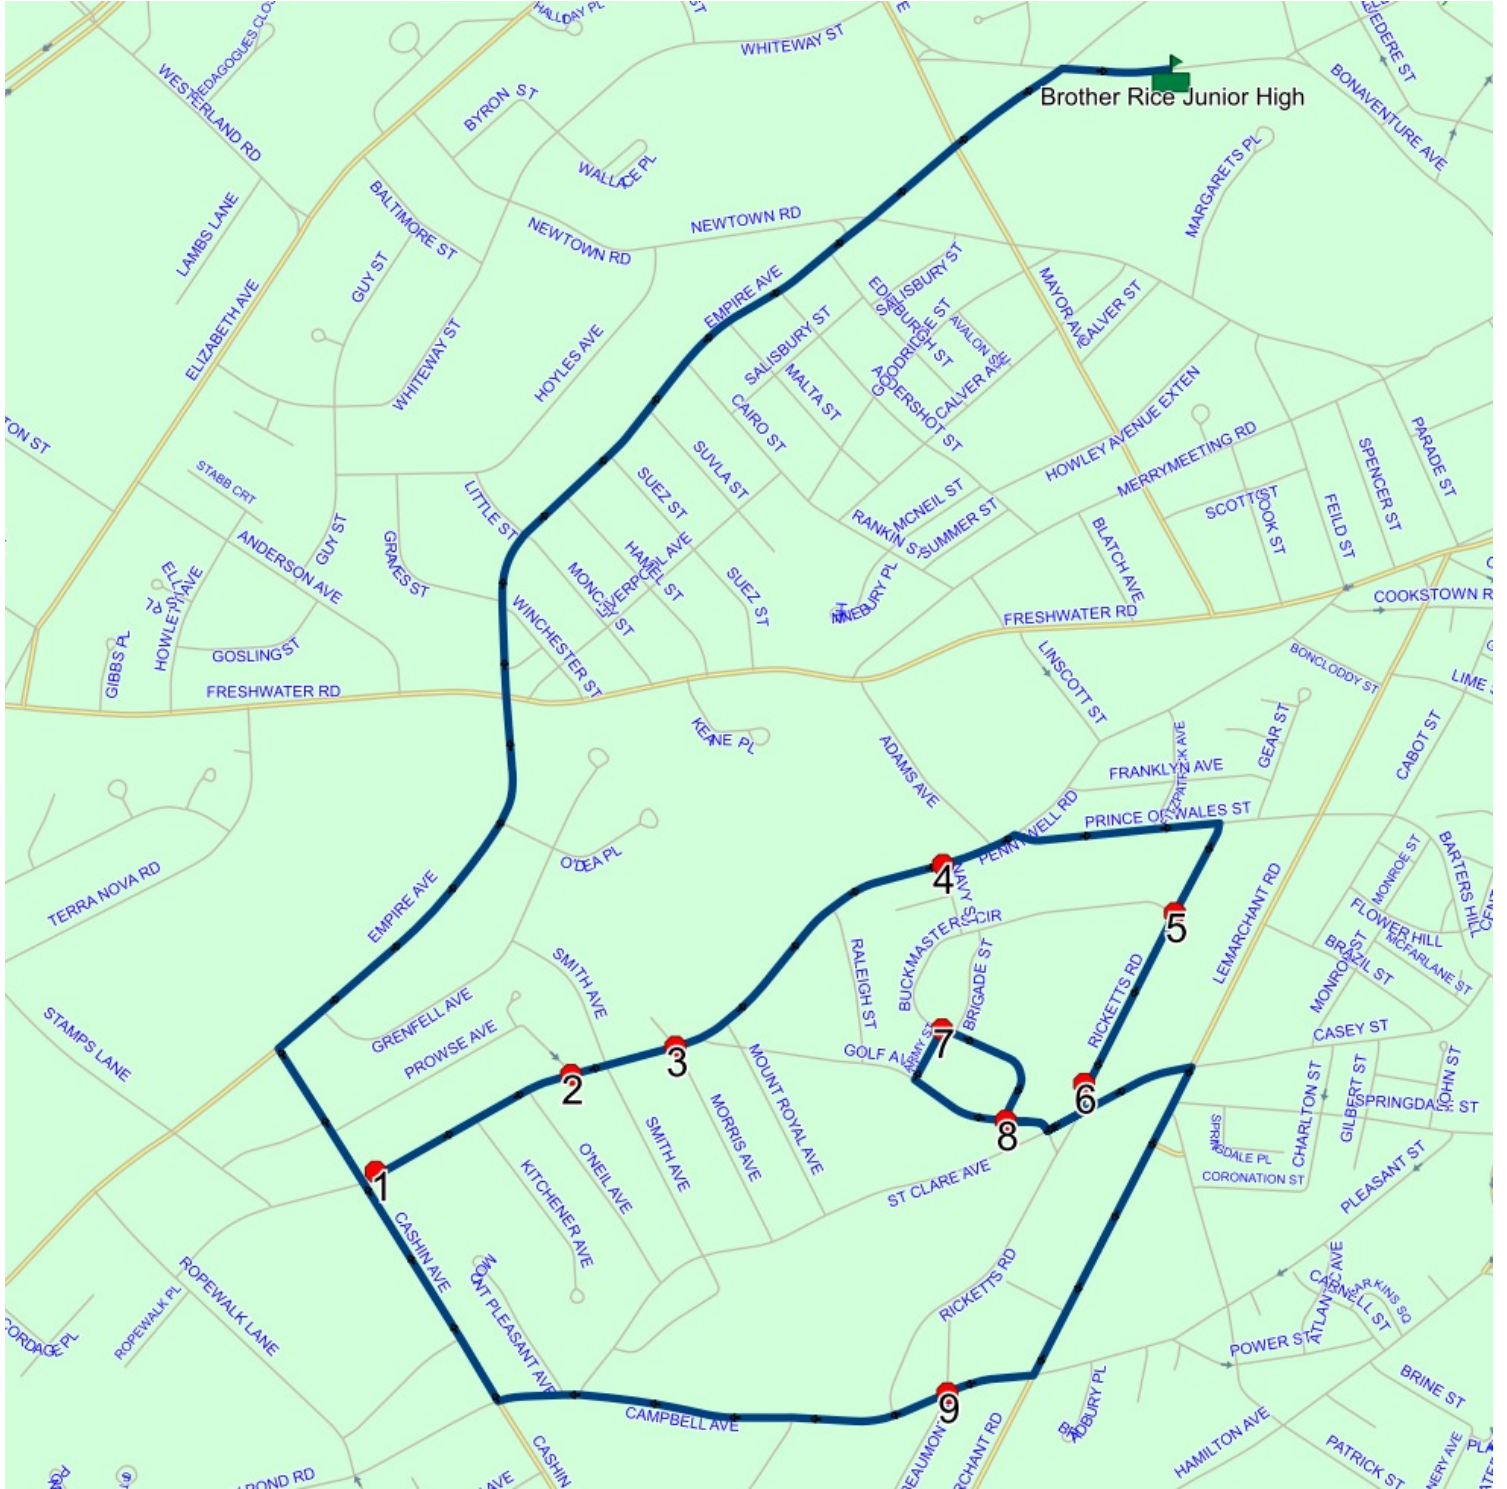

Route: 17-129-1 Run: 17-129-1A PM

## Route: 17-129-2 Run: 17-129-2A AM

Route: 17-129-2

Operator: Executive Taxi Ltd.

Vehicle: 17-129-2

Description:

Schools: Brother Rice Junior High (330)

Run: 17-129-2A AM

Schools: Brother Rice Junior High

Route: 17-129-2 Run: 17-129-2A AM