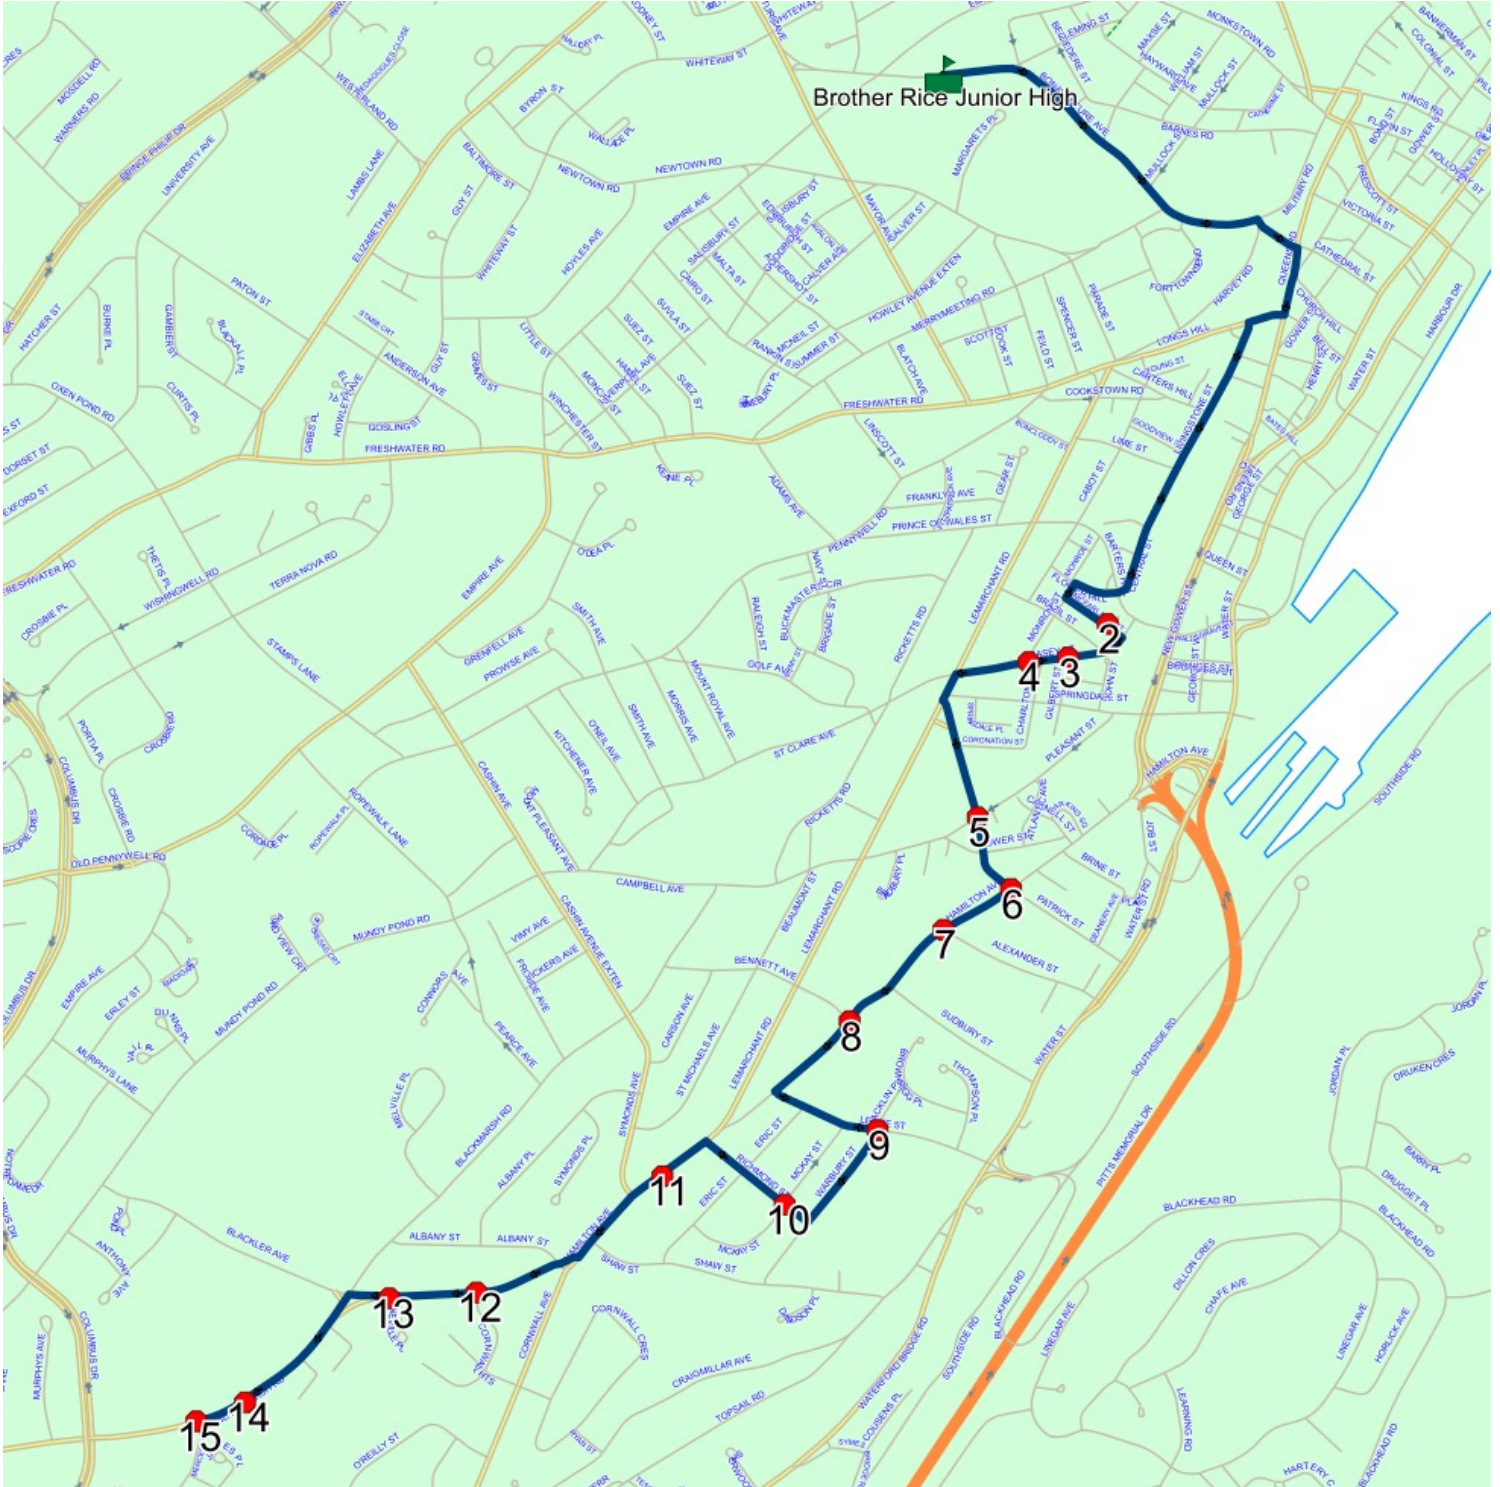

Route: 17-129-3 Run: 17-129-3A PM

Route: 17-129-3

Operator: Executive Taxi Ltd.

Vehicle: 17-129-3

Description:

Schools: Brother Rice Junior High (330)

Run: 17-129-3A PM

Schools: Brother Rice Junior High

: 2025-06-30

#	Arrival	Departure	Description	
1	2:08 PM	2:23 PM	Brother Rice Junior High Driveway	: 2026-06-30
2	2:29 PM		10 MCFARLANE ST	: 2024-06-30
3	2:30 PM		Casey St @ Gilbert St	
4	2:30 PM	2:31 PM	Casey St @ Monroe St	
5	2:32 PM	2:33 PM	PATRICK ST & PLEASANT ST	
6	2:33 PM	2:34 PM	Hamilton Ave @ Patrick St	
7	2:34 PM	2:35 PM	HAMILTON AVE & ALEXANDER ST; ST JOHNS	
8	2:35 PM	2:36 PM	Hamilton Ave @ Bennett Ave	
9	2:37 PM	2:38 PM	LESLIE ST & MACKLIN PL	
10	2:39 PM	2:40 PM	RICHMOND ST & MCKAY ST	
11	2:40 PM	2:41 PM	335 HAMILTON AVE	
12	2:42 PM	2:43 PM	Hamilton Ave @ Cornwall Hts	: 2026-06-30
13	2:43 PM	2:44 PM	405 HAMILTON AVE	
14	2:45 PM		225 BLACKMARSH RD; ST JOHNS; A1E	: 2024-06-30
15	2:46 PM		BLACKMARSH RD & MERCERS LANE; ST JOHNS	

Route: 17-129-3 Run: 17-129-3A PM