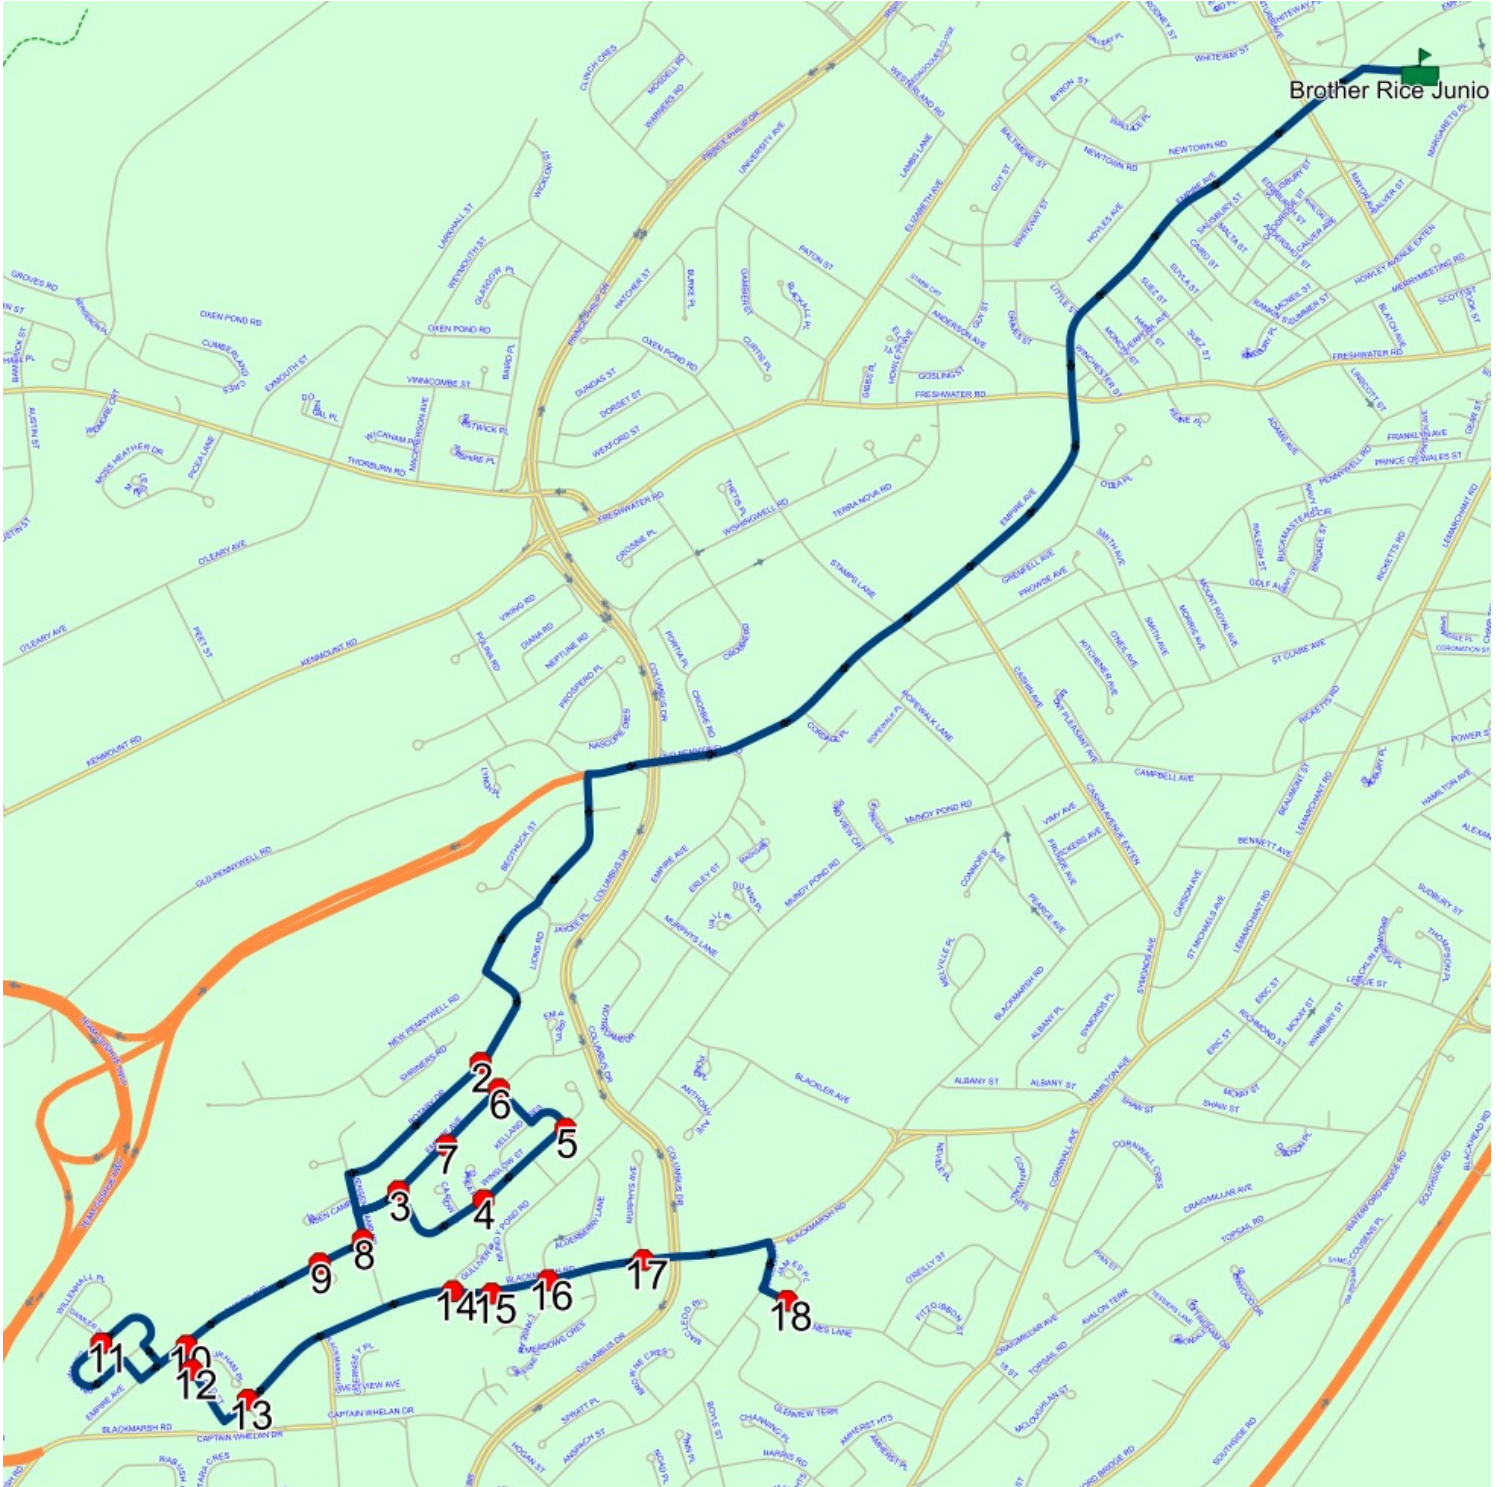

Route: 17-129-5 Run: 17-129-5A PM

Route: 17-129-5

Operator: Executive Taxi Ltd.

Vehicle: 17-129-5

Description:

Schools: Brother Rice Junior High (330)

Run: 17-129-5A PM

Schools: Brother Rice Junior High

: 2025-06-30

#	Arrival	Departure	Description
1	2:08 PM	2:23 PM	Brother Rice Junior High Driveway
2	2:30 PM	2:31 PM	32 ROTARY DR; ST JOHNS; A1E
3	2:33 PM		Empire Ave @ Winslow St
4	2:34 PM	2:35 PM	Winslow St @ Caprea Pl
5	2:35 PM	2:36 PM	#29 Winslow St
6	2:37 PM		Empire Ave @ Dammerills Lane
7	2:38 PM	2:39 PM	583 EMPIRE AVE
8	2:39 PM	2:40 PM	#57 Jensen Camp Rd
9	2:40 PM	2:41 PM	Empire Ave @ Fitzgerald Pl
10	2:41 PM	2:42 PM	735 EMPIRE AVE; ST JOHNS; A1E
11	2:43 PM		Coventry Way @ Daimler St
12	2:45 PM	2:46 PM	Welland St @ Durham Pl
13	2:46 PM	2:47 PM	#416 Blackmarsh Rd
14	2:48 PM	2:49 PM	Blackmarsh Rd @ Gulliver Pl
15	2:49 PM		337 BLACKMARSH RD; ST JOHNS; A1E
16	2:50 PM		Blackmarsh Rd @ Alderberry Lane
17	2:51 PM		Blackmarsh Road @ Murphys Avenue
18	2:53 PM		James Lane @ James Pl

Route: 17-129-5 Run: 17-129-5A PM