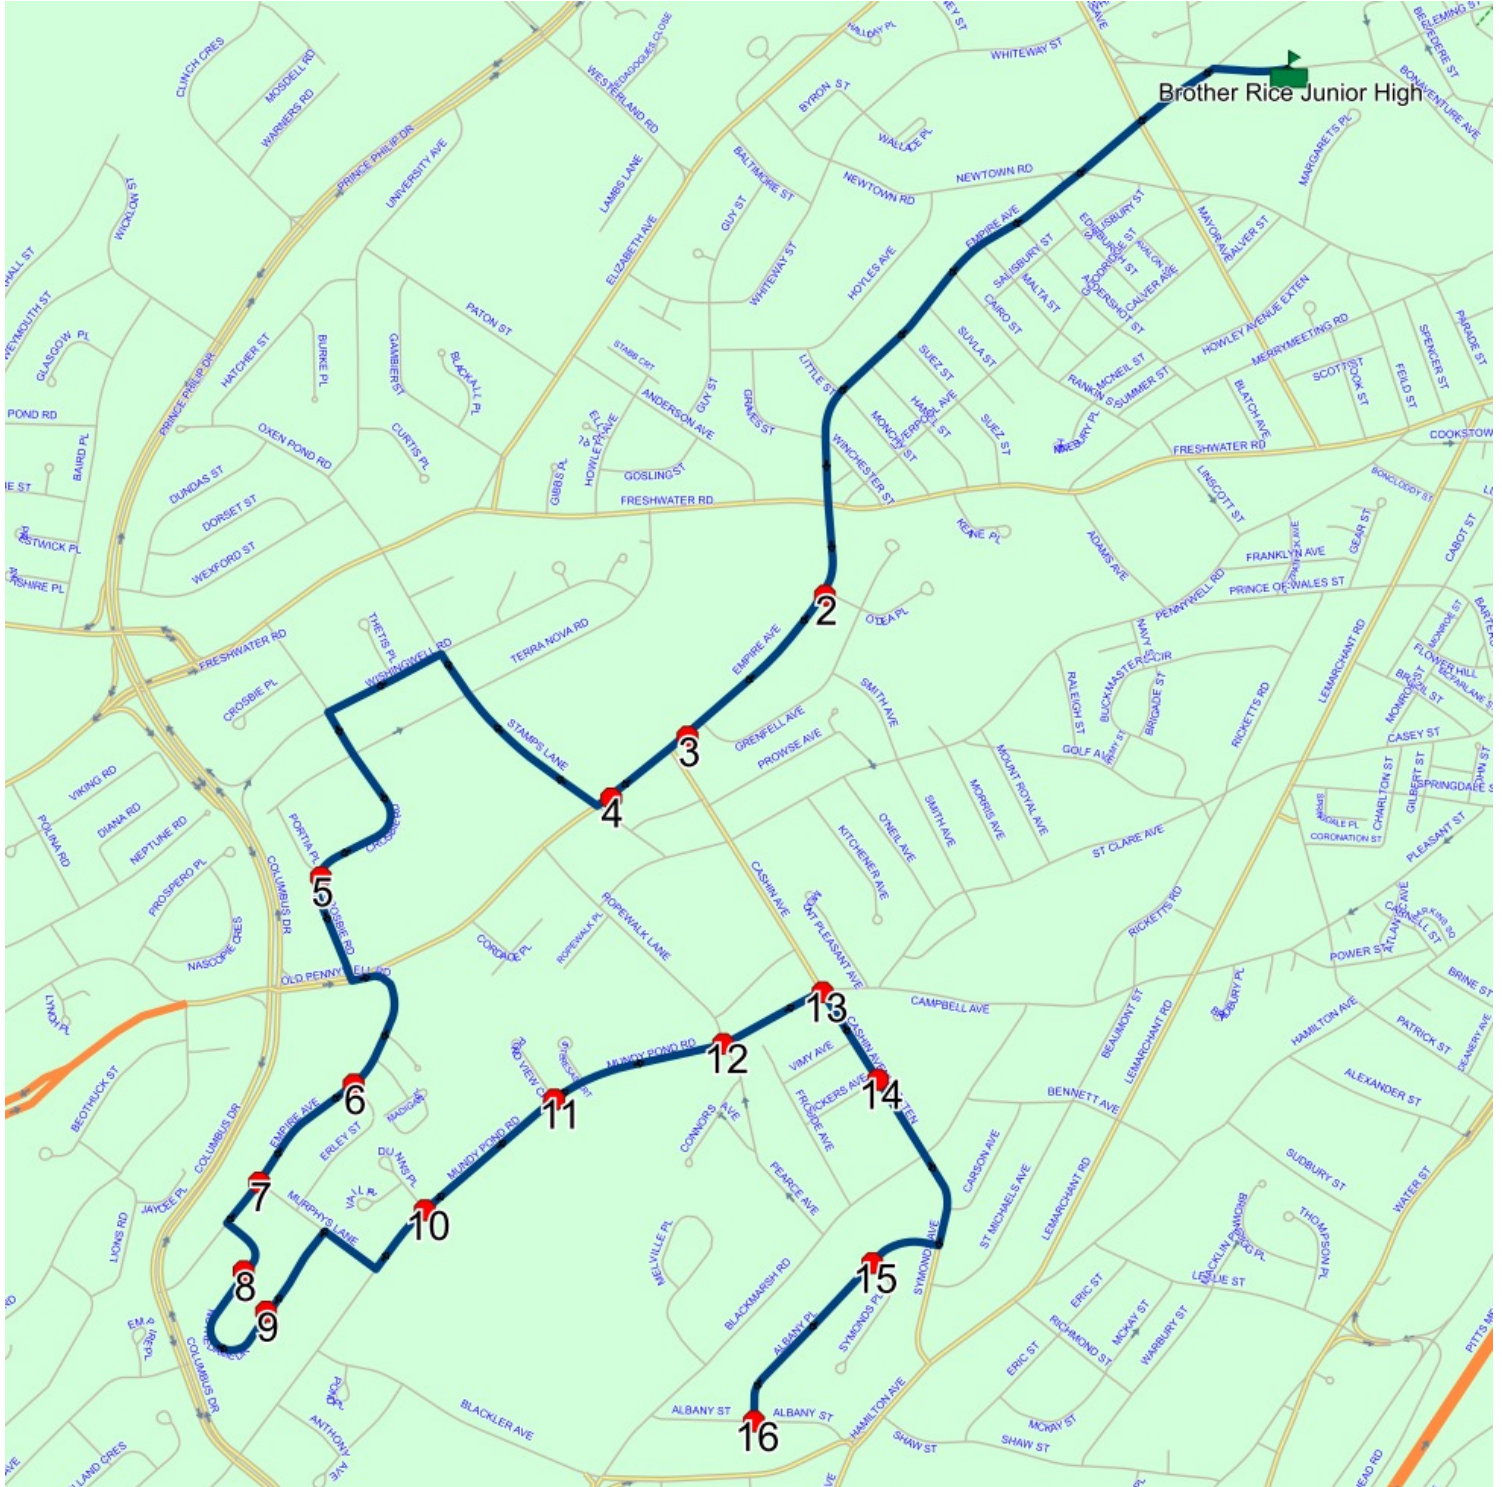

Route: 17-129-4 Run: 17-129-4A PM

Route: 17-129-4

Operator: Executive Taxi Ltd.

Vehicle: 17-129-4

Description:

Schools: Brother Rice Junior High (330)

Run: 17-129-4A PM

Schools: Brother Rice Junior High

: 2025-06-30

#	Arrival	Departure	Description
1	2:08 PM	2:23 PM	Brother Rice Junior High Driveway : 2025-06-30
2	2:25 PM	2:26 PM	263 EMPIRE AVE; ST JOHNS; A1C
3	2:27 PM		317 EMPIRE AVE; ST JOHNS; A1C
4	2:27 PM		335 EMPIRE AVE
5	2:30 PM	2:31 PM	30 CROSBIE RD
6	2:32 PM	2:33 PM	EMPIRE AVE & ERLEY ST
7	2:33 PM	2:34 PM	MURPHYS LANE & EMPIRE AVE
8	2:34 PM	2:35 PM	75 NOTRE DAME DR
9	2:35 PM	2:36 PM	30 NOTRE DAME DR
10	2:37 PM	2:38 PM	MUNDY POND RD & DUNNS PL
11	2:38 PM	2:39 PM	MUNDY POND RD & POND VIEW CRT
12	2:39 PM	2:40 PM	MUNDY POND RD & PEARCE AVE
13	2:40 PM		CASHIN AVE & CAMPBELL AVE
14	2:41 PM	2:42 PM	CASHIN AVENUE EXTEN & VICKERS AVE
15	2:43 PM		Albany Pl @ Symonds Pl
16	2:44 PM		ALBANY ST & ALBANY PL; ST JOHNS

Route: 17-129-4 Run: 17-129-4A PM