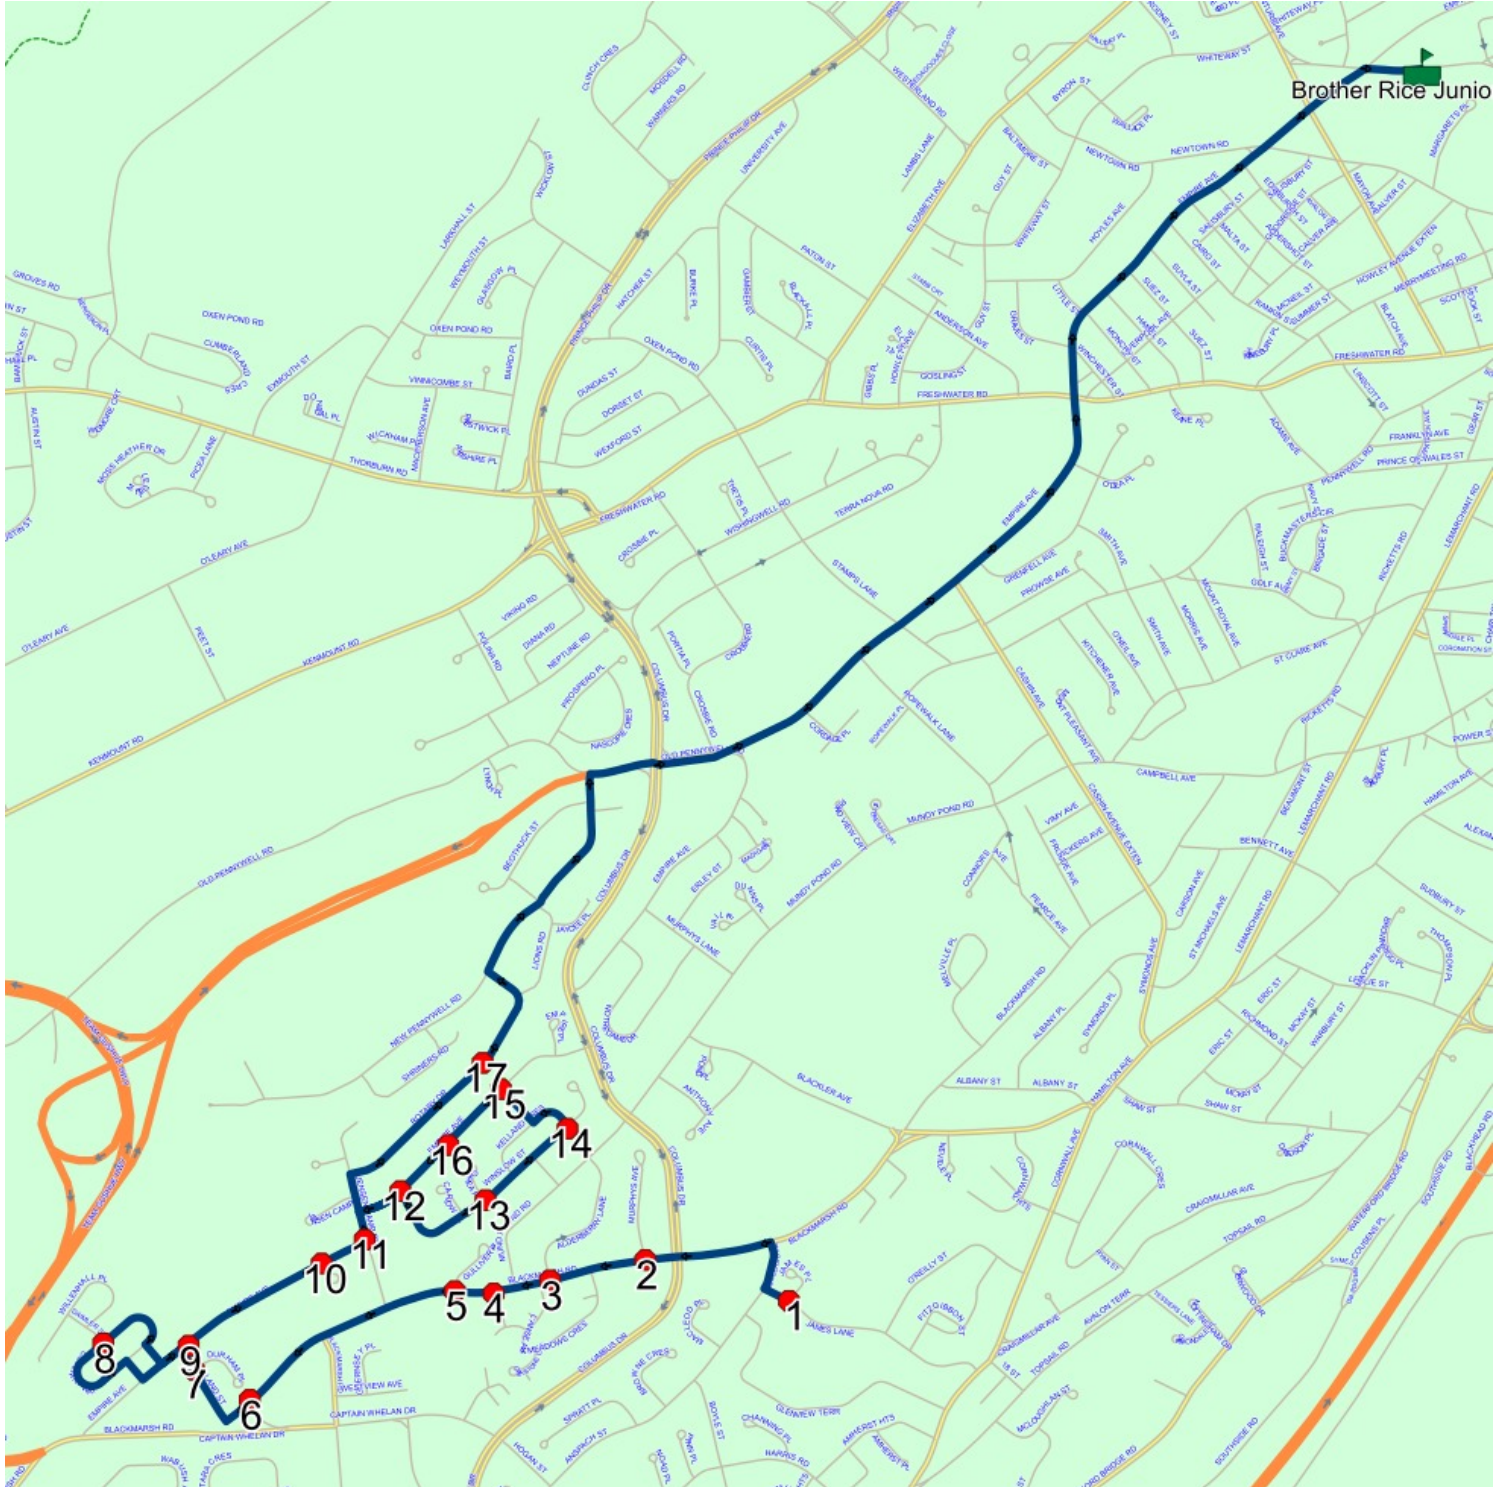

Route: 17-129-5 Run: 17-129-5A AM

Route: 17-129-5

Operator: Executive Taxi Ltd.

Vehicle: 17-129-5

Description:

Schools: Brother Rice Junior High (330)

Run: 17-129-5A AM

Schools: Brother Rice Junior High

: 2025-06-30

#	Arrival	Departure	Description
1		7:32 AM	James Lane @ James Pl
2		7:34 AM	Blackmarsh Road @ Murphys Avenue
3		7:35 AM	Blackmarsh Rd @ Alderberry Lane
4		7:36 AM	337 BLACKMARSH RD; ST JOHNS; A1E
5	7:36 AM	7:37 AM	Blackmarsh Rd @ Gulliver Pl
6		7:38 AM	#416 Blackmarsh Rd
7		7:39 AM	Welland St @ Durham Pl
8	7:40 AM	7:41 AM	Coventry Way @ Daimler St
9	7:42 AM	7:43 AM	735 EMPIRE AVE; ST JOHNS; A1E
10		7:43 AM	Empire Ave @ Fitzgerald Pl
11	7:44 AM	7:45 AM	#57 Jensen Camp Rd
12	7:45 AM	7:46 AM	Empire Ave @ Winslow St
13	7:46 AM	7:47 AM	Winslow St @ Caprea Pl
14	7:47 AM	7:48 AM	#29 Winslow St
15		7:49 AM	Empire Ave @ Dammerills Lane
16		7:50 AM	583 EMPIRE AVE
17		7:52 AM	32 ROTARY DR; ST JOHNS; A1E
18	8:05 AM	8:07 AM	Brother Rice Junior High Driveway

Route: 17-129-5 Run: 17-129-5A AM