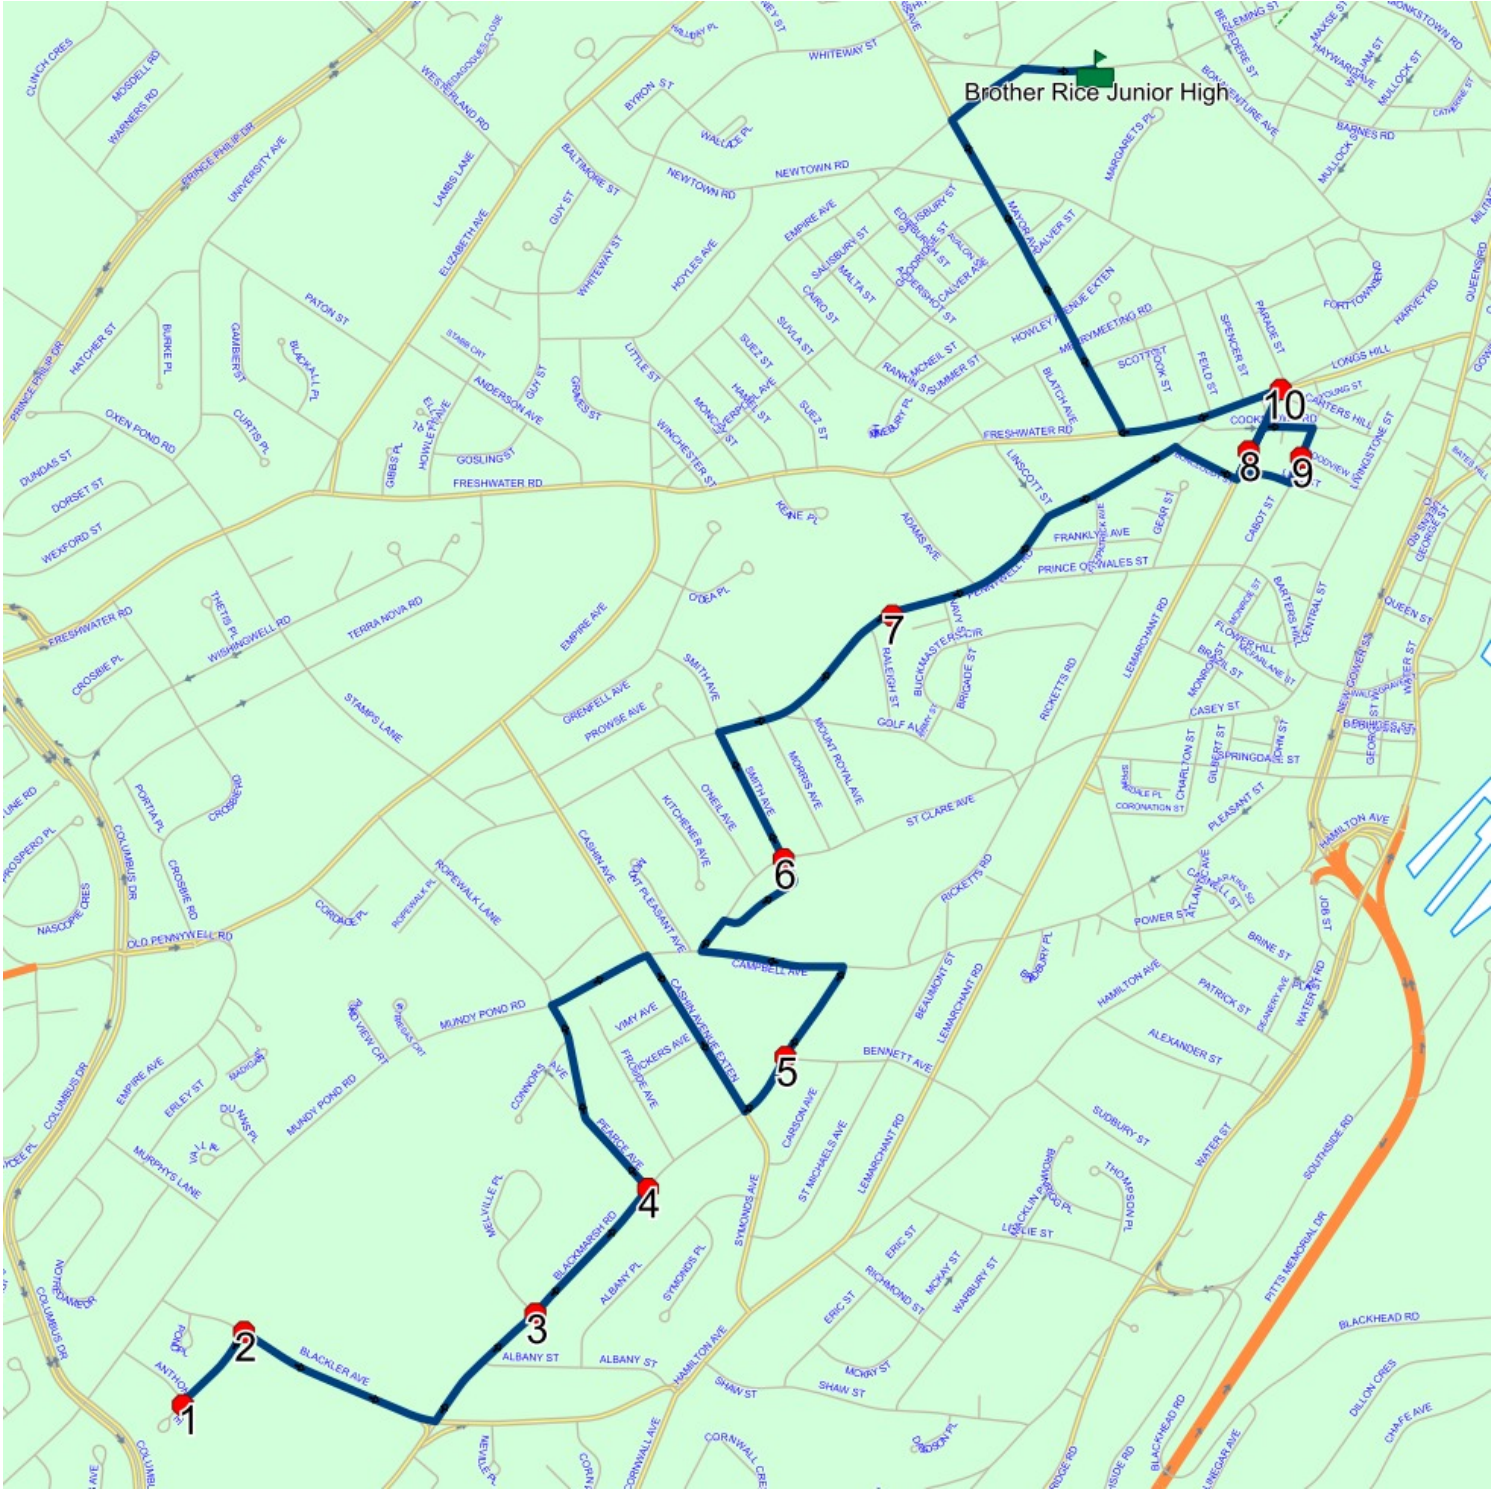

Route: 23-248-04 Run: 23-248-04A AM

Route: 23-248-04

Operator: Burse's Taxi Inc.

Vehicle: 23-248-04

Description:

Schools: Brother Rice Junior High (330)

Run: 23-248-04A AM

Schools: Brother Rice Junior High

#	Arrival	Departure	Description
1	7:44 AM	7:45 AM	27 ANTHONY AVENUE
2	7:45 AM	7:46 AM	BLACKLER AVE & ANTHONY AVENUE
3	7:47 AM	7:48 AM	BLACKMARSH RD & MELVILLE PL; ST JOHNS
4		7:48 AM	BLACKMARSH RD & PEARCE AVE
5	7:51 AM	7:52 AM	BLACKMARSH RD & BENNETT AVE
6	7:54 AM	7:55 AM	ST CLARE AVE & SMITH AVE
7		7:56 AM	183 PENNYWELL RD : 2026-06-30
8		7:58 AM	28 LEMARCHANT RD
9	7:59 AM	8:00 AM	CABOT ST; ST JOHNS & GOODVIEW ST; ST JOHNS
10	8:01 AM	8:02 AM	HARVEY RD & LONGS HILL (METROBUS STOP)
11	8:05 AM	8:07 AM	Brother Rice Junior High Driveway

Total:

Route: 23-248-04 Run: 23-248-04A AM