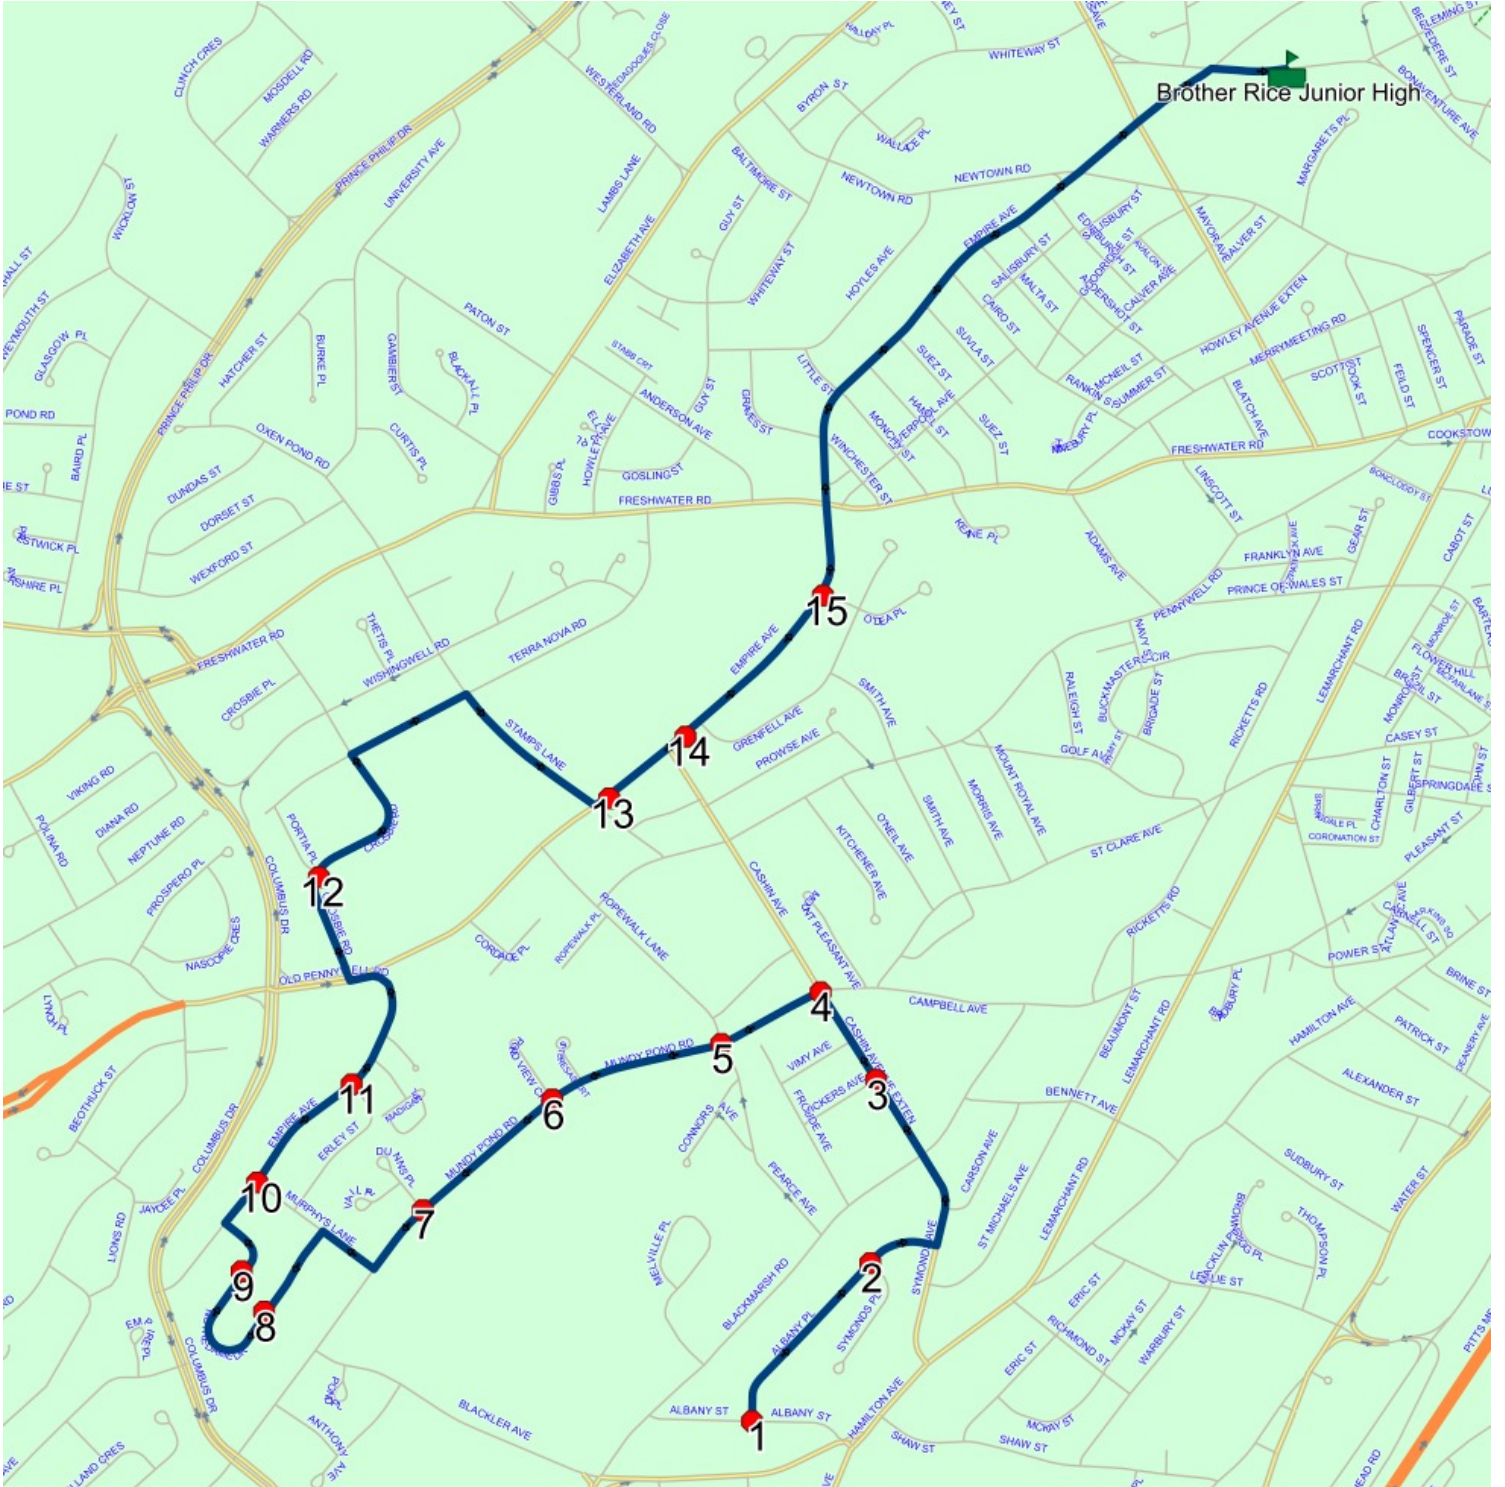

Route: 17-129-4 Run: 17-129-4A AM

Route: 17-129-4

Operator: Executive Taxi Ltd.

Vehicle: 17-129-4

Description:

Schools: Brother Rice Junior High (330)

Run: 17-129-4A AM

Schools: Brother Rice Junior High

: 2025-06-30

#	Arrival	Departure	Description
1		7:46 AM	ALBANY ST & ALBANY PL; ST JOHNS
2		7:47 AM	Albany PI @ Symonds PI
3		7:49 AM	CASHIN AVENUE EXTEN & VICKERS AVE
4		7:50 AM	CASHIN AVE & CAMPBELL AVE
5		7:51 AM	MUNDY POND RD & PEARCE AVE
6		7:52 AM	MUNDY POND RD & POND VIEW CRT
7		7:53 AM	MUNDY POND RD & DUNNS PL
8	7:54 AM	7:55 AM	30 NOTRE DAME DR
9		7:55 AM	75 NOTRE DAME DR
10		7:56 AM	MURPHYS LANE & EMPIRE AVE
11		7:57 AM	EMPIRE AVE & ERLEY ST
12	7:58 AM	7:59 AM	30 CROSBIE RD
13		8:01 AM	335 EMPIRE AVE
14	8:01 AM	8:02 AM	317 EMPIRE AVE; ST JOHNS; A1C
15	8:02 AM	8:03 AM	263 EMPIRE AVE; ST JOHNS; A1C
16	8:05 AM	8:07 AM	Brother Rice Junior High Driveway : 2025-06-30

Route: 17-129-4 Run: 17-129-4A AM