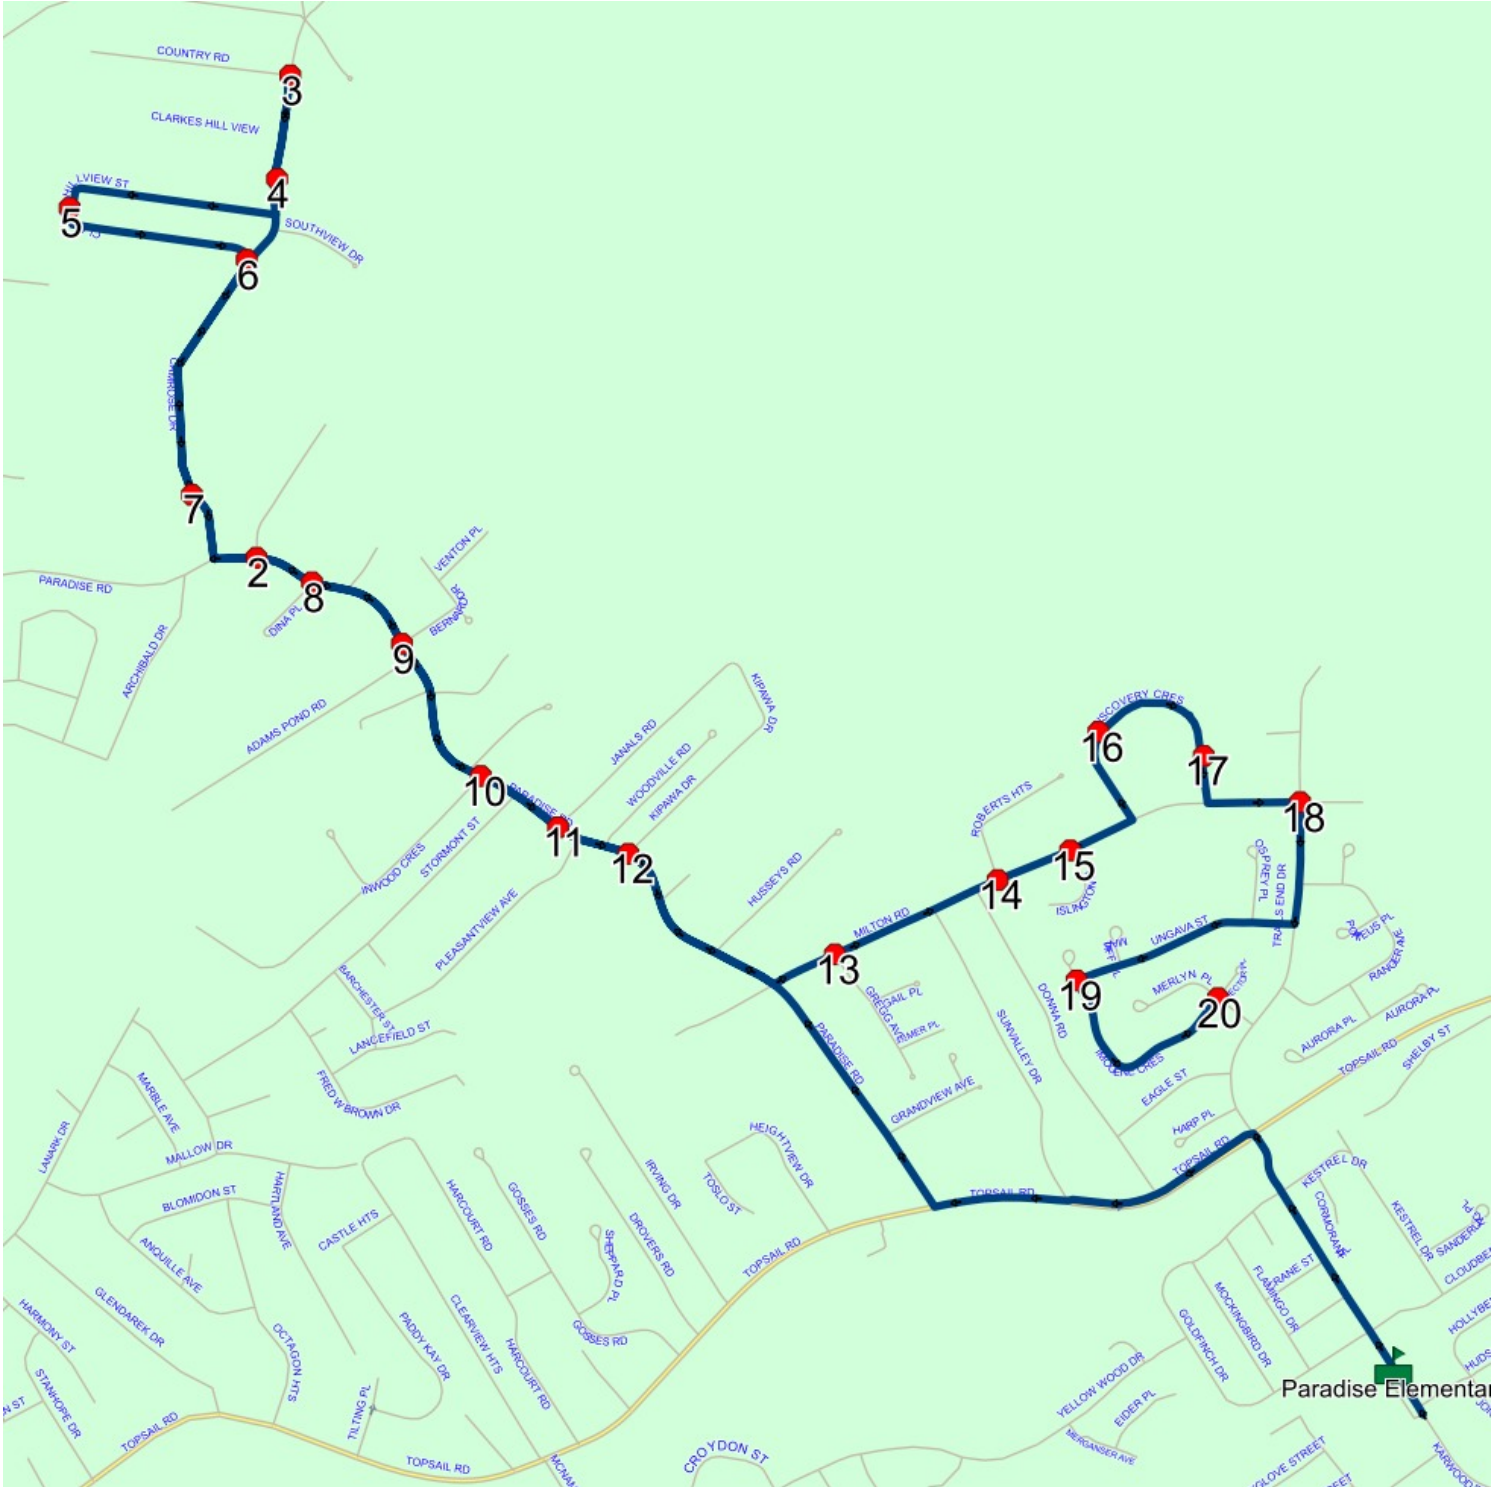

Route: 17-130-10 Run: 17-130-10A AM

Route: 17-130-10

Operator: Executive Taxi Ltd.

Vehicle: 17-130-10

Description:

Schools: Paradise Elementary (319)

Run: 17-130-10A AM

Schools: Paradise Elementary

: 2024-06-30

#	Arrival	Departure	Description
1		7:30 AM	CAMROSE DR & COUNTRY RD
2	7:30 AM	7:31 AM	76 CAMROSE DR
3		7:32 AM	50 CLARKES HILLVIEW ST
4		7:33 AM	51 CAMROSE DR
5	7:33 AM	7:34 AM	11 CAMROSE DR
6		7:35 AM	VIRDEN PL & PARADISE RD
7		7:35 AM	DINA PL & PARADISE RD
8		7:35 AM	BERNARD DR & PARADISE RD
9		7:36 AM	PARADISE RD & INWOOD CRES
10	7:36 AM	7:37 AM	PARADISE RD; PARADISE & JANALS RD; PARADISE Effective: 2024-09-09
11		7:37 AM	PARADISE RD; PARADISE & KIPAWA DR; PARADISE Effective: 2024-09-09
12	7:38 AM	7:39 AM	MILTON RD & GREGG AVE
13	7:39 AM	7:40 AM	MILTON RD; PARADISE & ROBERTS HTS; PARADISE
14	7:40 AM	7:41 AM	ISLINGTON PL & MILTON RD
15	7:41 AM	7:42 AM	48 DISCOVERY CRES
16	7:42 AM	7:43 AM	14 DISCOVERY CRES; PARADISE; A1L
17		7:44 AM	TRAILS END DR; PARADISE & MILTON RD; PARADISE
18	7:45 AM	7:46 AM	UNGAVA ST; PARADISE & IMOGENE CRES; PARADISE
19	7:47 AM	7:48 AM	HECTOR PL; PARADISE & MERLYN PL; PARADISE
20	7:50 AM	7:53 AM	Paradise Elementary Driveway

Route: 17-130-10 Run: 17-130-10A AM

Route: 17-130-10 Run: 17-130-10A PM

Route: 17-130-10

Operator: Executive Taxi Ltd.

Vehicle: 17-130-10

Description:

Schools: Paradise Elementary (319)

Run: 17-130-10A PM

Route: 17-130-10 Run: 17-130-10A PM

Route: 17-130-11 Run: 17-130-11A AM

Route: 17-130-11

Operator: Executive Taxi Ltd.

Vehicle: 17-130-11

Description:

Schools: Paradise Elementary (319)

Run: 17-130-11A AM