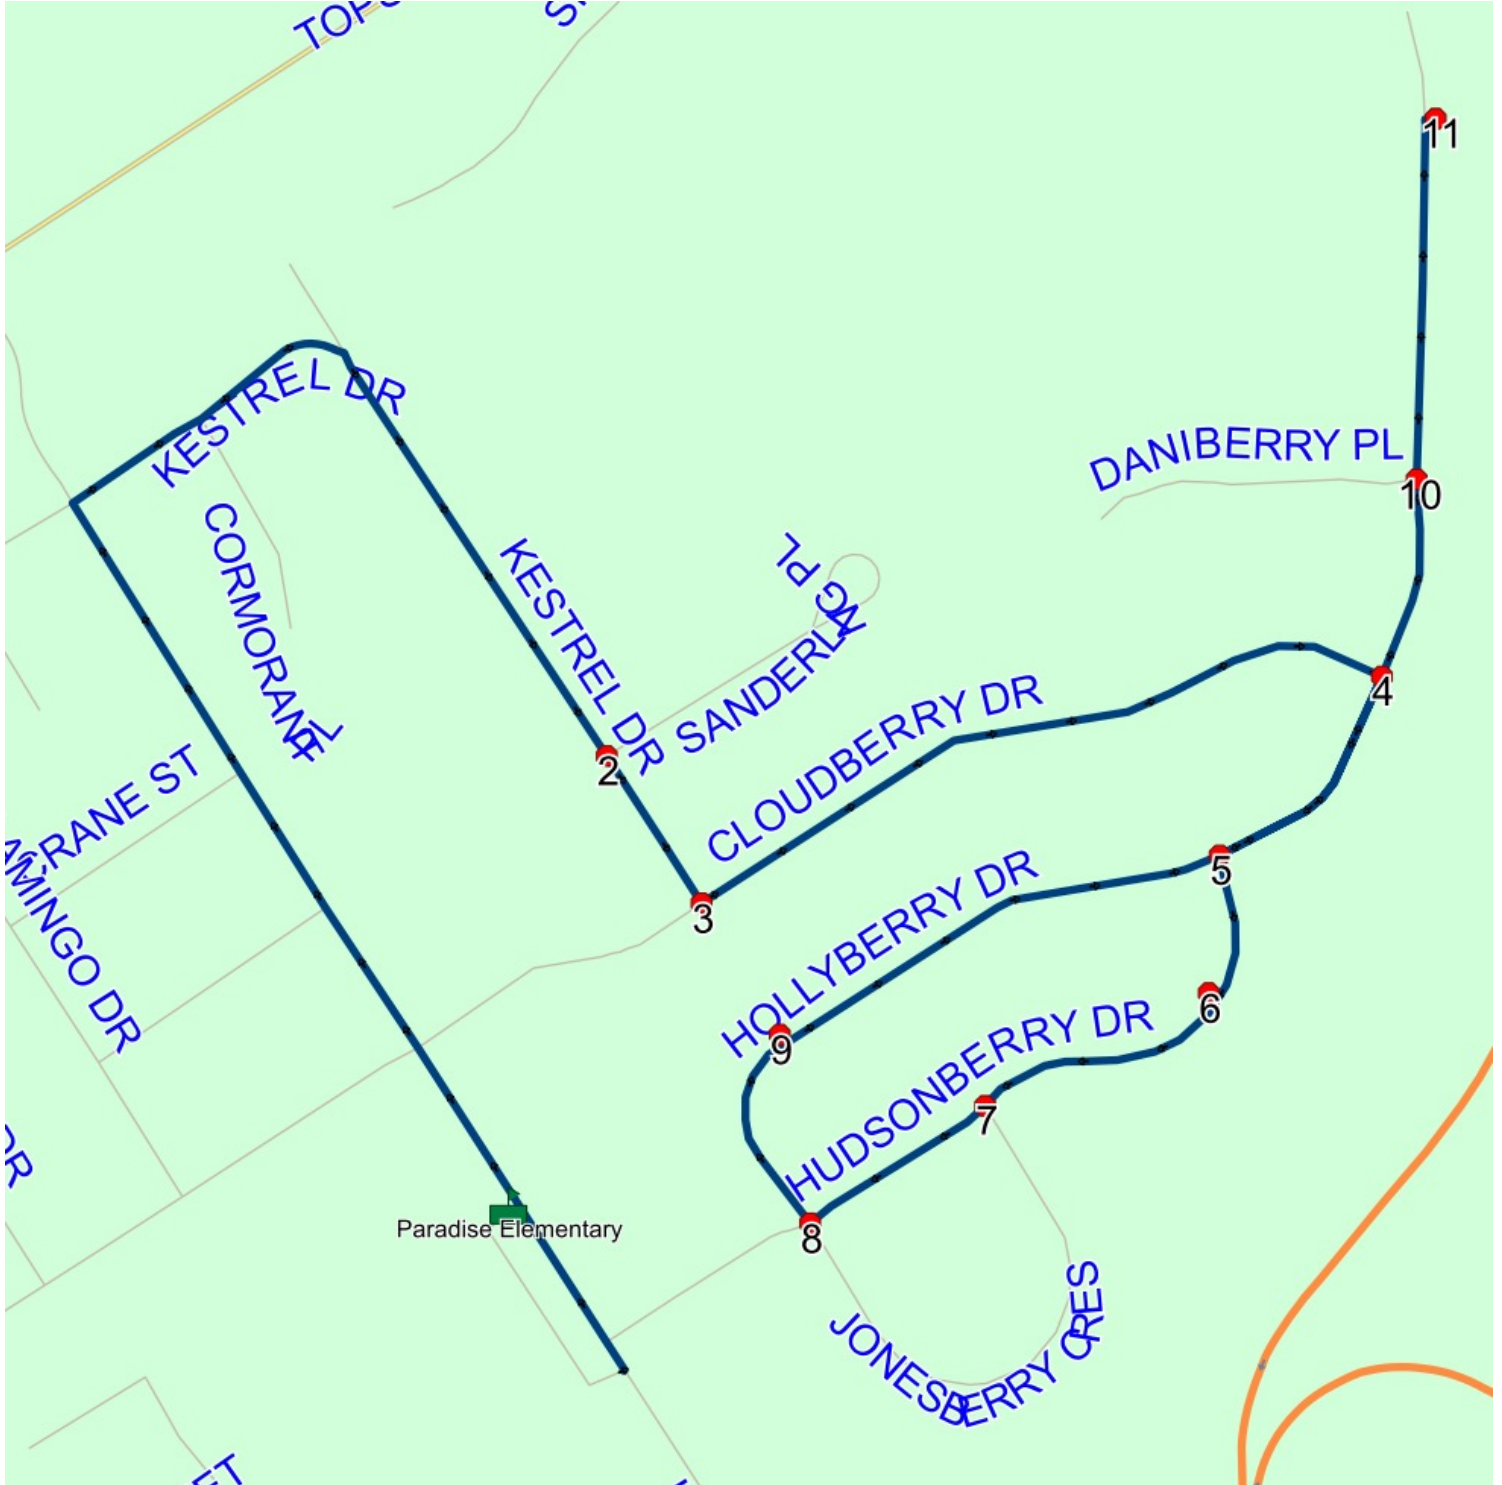

Route: 17-130-8 Run: 17-130-8A PM

Route: 17-130-8

Operator: Executive Taxi Ltd.

Vehicle: 17-130-8

Description:

Schools: Paradise Elementary (319)

Run: 17-130-8A PM

Schools: Paradise Elementary

#	Arrival	Departure	Description	
1	2:10 PM	2:25 PM	Paradise Elementary Driveway	: 2026-06-30
2	2:27 PM	2:28 PM	SANDERLING PL; PARADISE & KESTREL DR; PARADISE	
3	2:28 PM	2:29 PM	CLOUDBERRY DR; PARADISE & KESTREL DR; PARADISE	
4	2:30 PM		HOLLYBERRY DR; PARADISE & CLOUDBERRY DR; PARADISE	
5	2:31 PM		HOLLYBERRY DR; PARADISE & HUDSONBERRY DR; PARADISE	
6	2:32 PM	2:33 PM	21 HUDSONBERRY DR; PARADISE; A1L	
7	2:33 PM		HUDSONBERRY DR; PARADISE & JONESBERRY CRES; PARADISE	
8	2:34 PM		HUDSONBERRY DR; PARADISE & HOLLYBERRY DR; PARADISE	
9	2:35 PM	2:36 PM	15 HOLLYBERRY DR; PARADISE; A1L	
10	2:36 PM	2:37 PM	HOLLYBERRY DR; PARADISE & DANIBERRY PL; PARADISE	
11	2:37 PM	2:38 PM	90 HOLLYBERRY DR; PARADISE; A1L	: 2026-06-30

Route: 17-130-8 Run: 17-130-8A PM