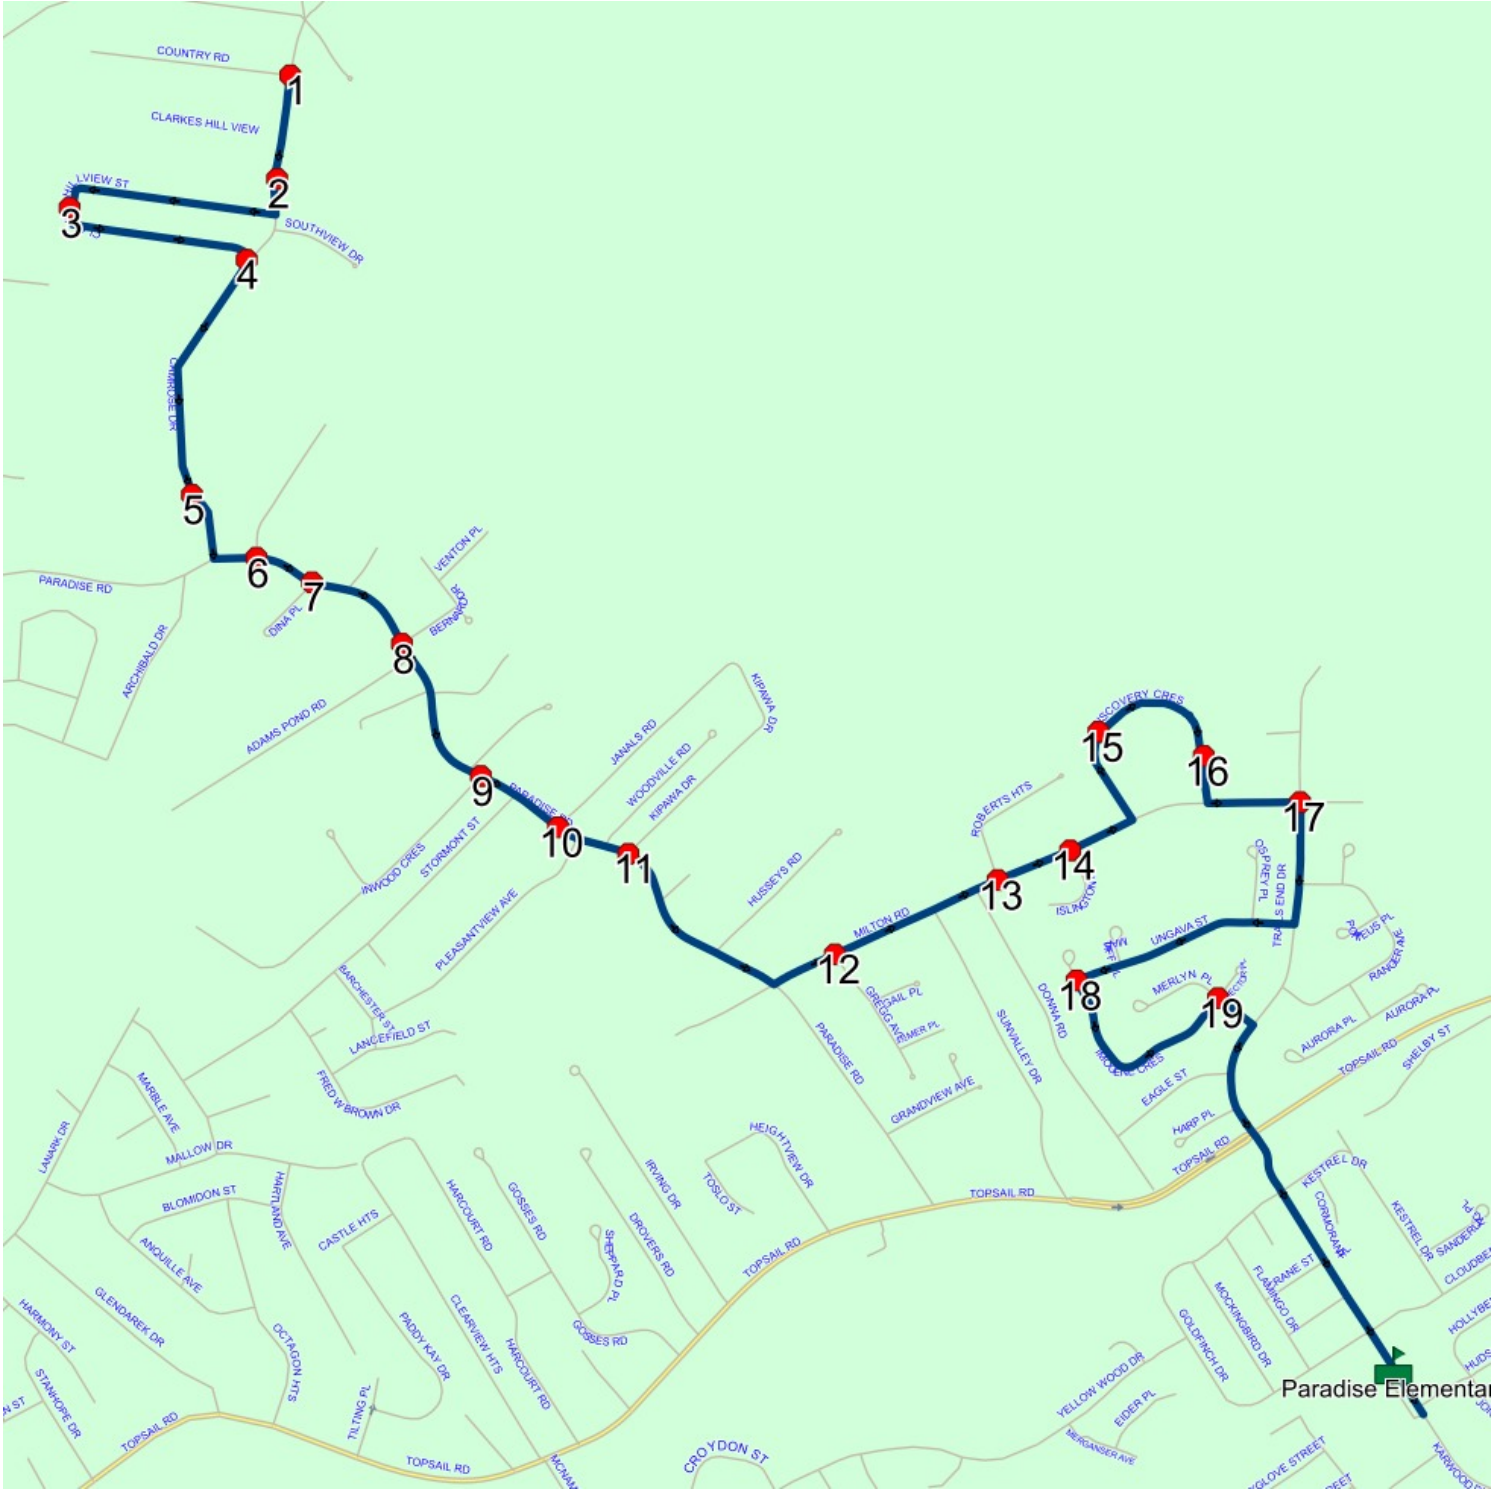

Route: 17-130-10 Run: 17-130-10A AM

Route: 17-130-10

Operator: Executive Taxi Ltd.

Vehicle: 17-130-10

Description:

Schools: Paradise Elementary (319)

Run: 17-130-10A AM

Schools: Paradise Elementary

: 2024-06-30

#	Arrival	Departure	Description
1		7:30 AM	CAMROSE DR & COUNTRY RD
2	7:30 AM	7:31 AM	76 CAMROSE DR
3		7:32 AM	50 CLARKES HILLVIEW ST
4		7:33 AM	51 CAMROSE DR
5	7:33 AM	7:34 AM	11 CAMROSE DR
6		7:35 AM	VIRDEN PL & PARADISE RD
7		7:35 AM	DINA PL & PARADISE RD
8		7:35 AM	BERNARD DR & PARADISE RD
9		7:36 AM	PARADISE RD & INWOOD CRES
10	7:36 AM	7:37 AM	PARADISE RD; PARADISE & JANALS RD; PARADISE Effective: 2024-09-09
11		7:37 AM	PARADISE RD; PARADISE & KIPAWA DR; PARADISE Effective: 2024-09-09
12	7:38 AM	7:39 AM	MILTON RD & GREGG AVE
13	7:39 AM	7:40 AM	MILTON RD; PARADISE & ROBERTS HTS; PARADISE
14	7:40 AM	7:41 AM	ISLINGTON PL & MILTON RD
15	7:41 AM	7:42 AM	48 DISCOVERY CRES
16	7:42 AM	7:43 AM	14 DISCOVERY CRES; PARADISE; A1L
17		7:44 AM	TRAILS END DR; PARADISE & MILTON RD; PARADISE
18	7:45 AM	7:46 AM	UNGAVA ST; PARADISE & IMOGENE CRES; PARADISE
19	7:47 AM	7:48 AM	HECTOR PL; PARADISE & MERLYN PL; PARADISE
20	7:50 AM	7:53 AM	Paradise Elementary Driveway

Route: 17-130-10 Run: 17-130-10A AM

Route: 17-130-10 Run: 17-130-10A PM

Route: 17-130-10

Operator: Executive Taxi Ltd.

Vehicle: 17-130-10

Description:

Schools: Paradise Elementary (319)

Run: 17-130-10A PM

Route: 17-130-10 Run: 17-130-10A PM

Route: 17-130-11 Run: 17-130-11A AM

Route: 17-130-11

Operator: Executive Taxi Ltd.

Vehicle: 17-130-11

Description:

Schools: Paradise Elementary (319)

Run: 17-130-11A AM