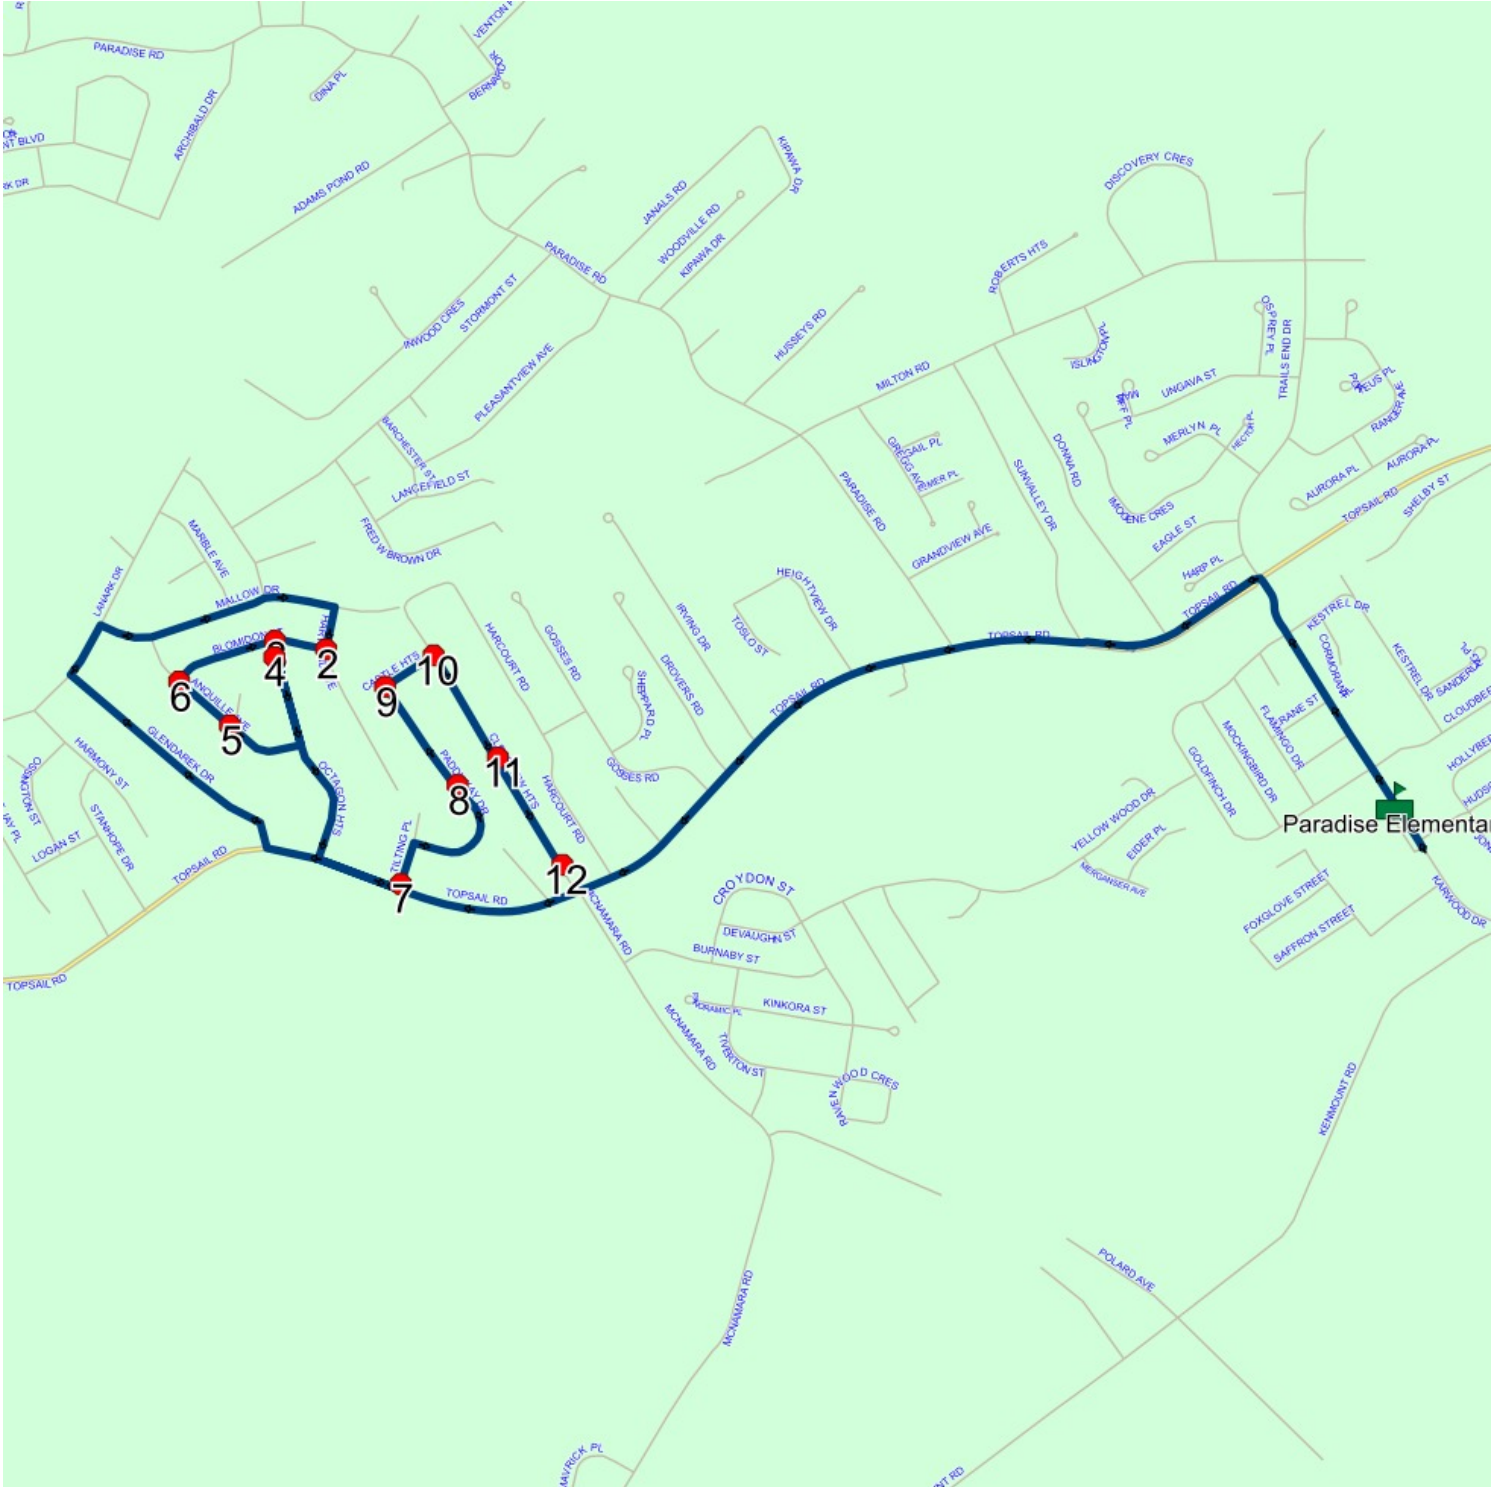

Route: 17-130-10 Run: 17-130-10A AM

Route: 17-130-10 Run: 17-130-10A PM

Route: 17-130-10

Operator: Executive Taxi Ltd.

Vehicle: 17-130-10

Description:

Schools: Paradise Elementary (319)

Run: 17-130-10A PM

Route: 17-130-10 Run: 17-130-10A PM

Route: 17-130-11 Run: 17-130-11A AM

Route: 17-130-11

Operator: Executive Taxi Ltd.

Vehicle: 17-130-11

Description:

Schools: Paradise Elementary (319)

Run: 17-130-11A AM

Route: 17-130-11 Run: 17-130-11A AM

Route: 17-130-11 Run: 17-130-11A PM

Route: 17-130-11

Operator: Executive Taxi Ltd.

Vehicle: 17-130-11

Description:

Schools: Paradise Elementary (319)

Run: 17-130-11A PM

Route: 17-130-11 Run: 17-130-11A PM

Route: 17-130-12 Run: 17-130-12A AM

Route: 17-130-12

Operator: Executive Taxi Ltd.

Vehicle: 17-130-12

Description:

Schools: Paradise Elementary (319)

Run: 17-130-12A AM