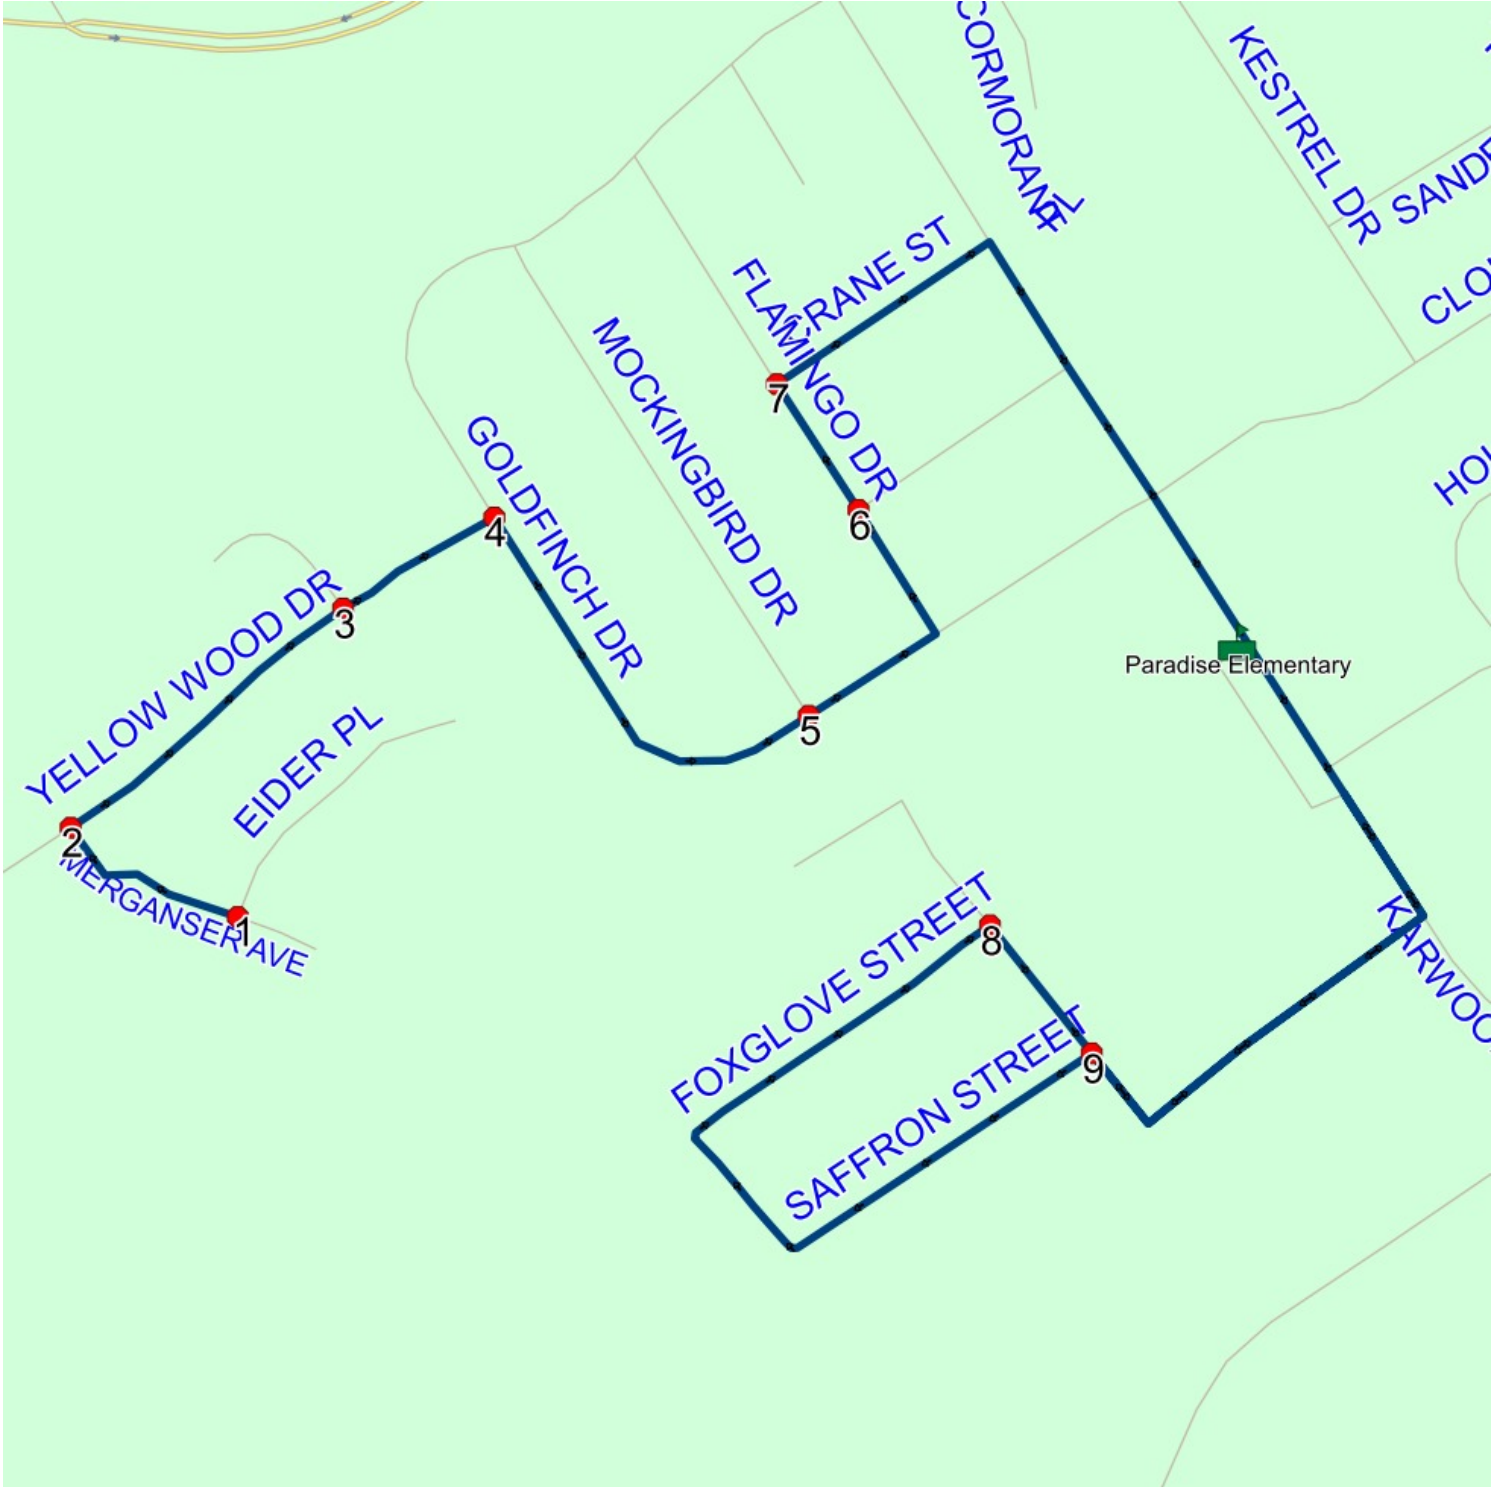

Route: 17-130-13 Run: 17-130-13A PM

Route: 17-130-14 Run: 17-130-14A AM

Route: 17-130-14

Operator: Executive Taxi Ltd.

Vehicle: 17-130-14

Description:

Schools: Paradise Elementary (319)

Run: 17-130-14A AM

Schools: Paradise Elementary

: 2024-06-30

#	Arrival	Departure	Description
1		7:37 AM	EIDER PL; PARADISE & MERGANSER AVE; PARADISE
2		7:38 AM	YELLOW WOOD DR; PARADISE & MERGANSER AVE; PARADISE
3		7:39 AM	YELLOW WOOD DR; PARADISE & MARY ANN PL; PARADISE
4	7:39 AM	7:40 AM	GOLDFINCH DR; PARADISE & YELLOW WOOD DR; PARADISE
5		7:41 AM	GOLDFINCH DR; PARADISE & MOCKINGBIRD DR; PARADISE
6	7:42 AM	7:43 AM	HUMMINGBIRD RD; PARADISE & FLAMINGO DR; PARADISE
7		7:43 AM	CRANE ST; PARADISE & FLAMINGO DR; PARADISE
8		7:47 AM	SILVER BIRCH CRES; PARADISE & FOXGLOVE STREET; PARADISE
9		7:48 AM	SILVER BIRCH CRES; PARADISE & SAFFRON STREET; PARADISE
10	7:50 AM	7:53 AM	Paradise Elementary Driveway

Route: 17-130-14 Run: 17-130-14A AM

Route: 17-130-7 Run: 17-130-7A PM

Route: 17-130-7

Operator: Executive Taxi Ltd.

Vehicle: 17-130-7

Description:

Schools: Paradise Elementary (319)

Run: 17-130-7A PM