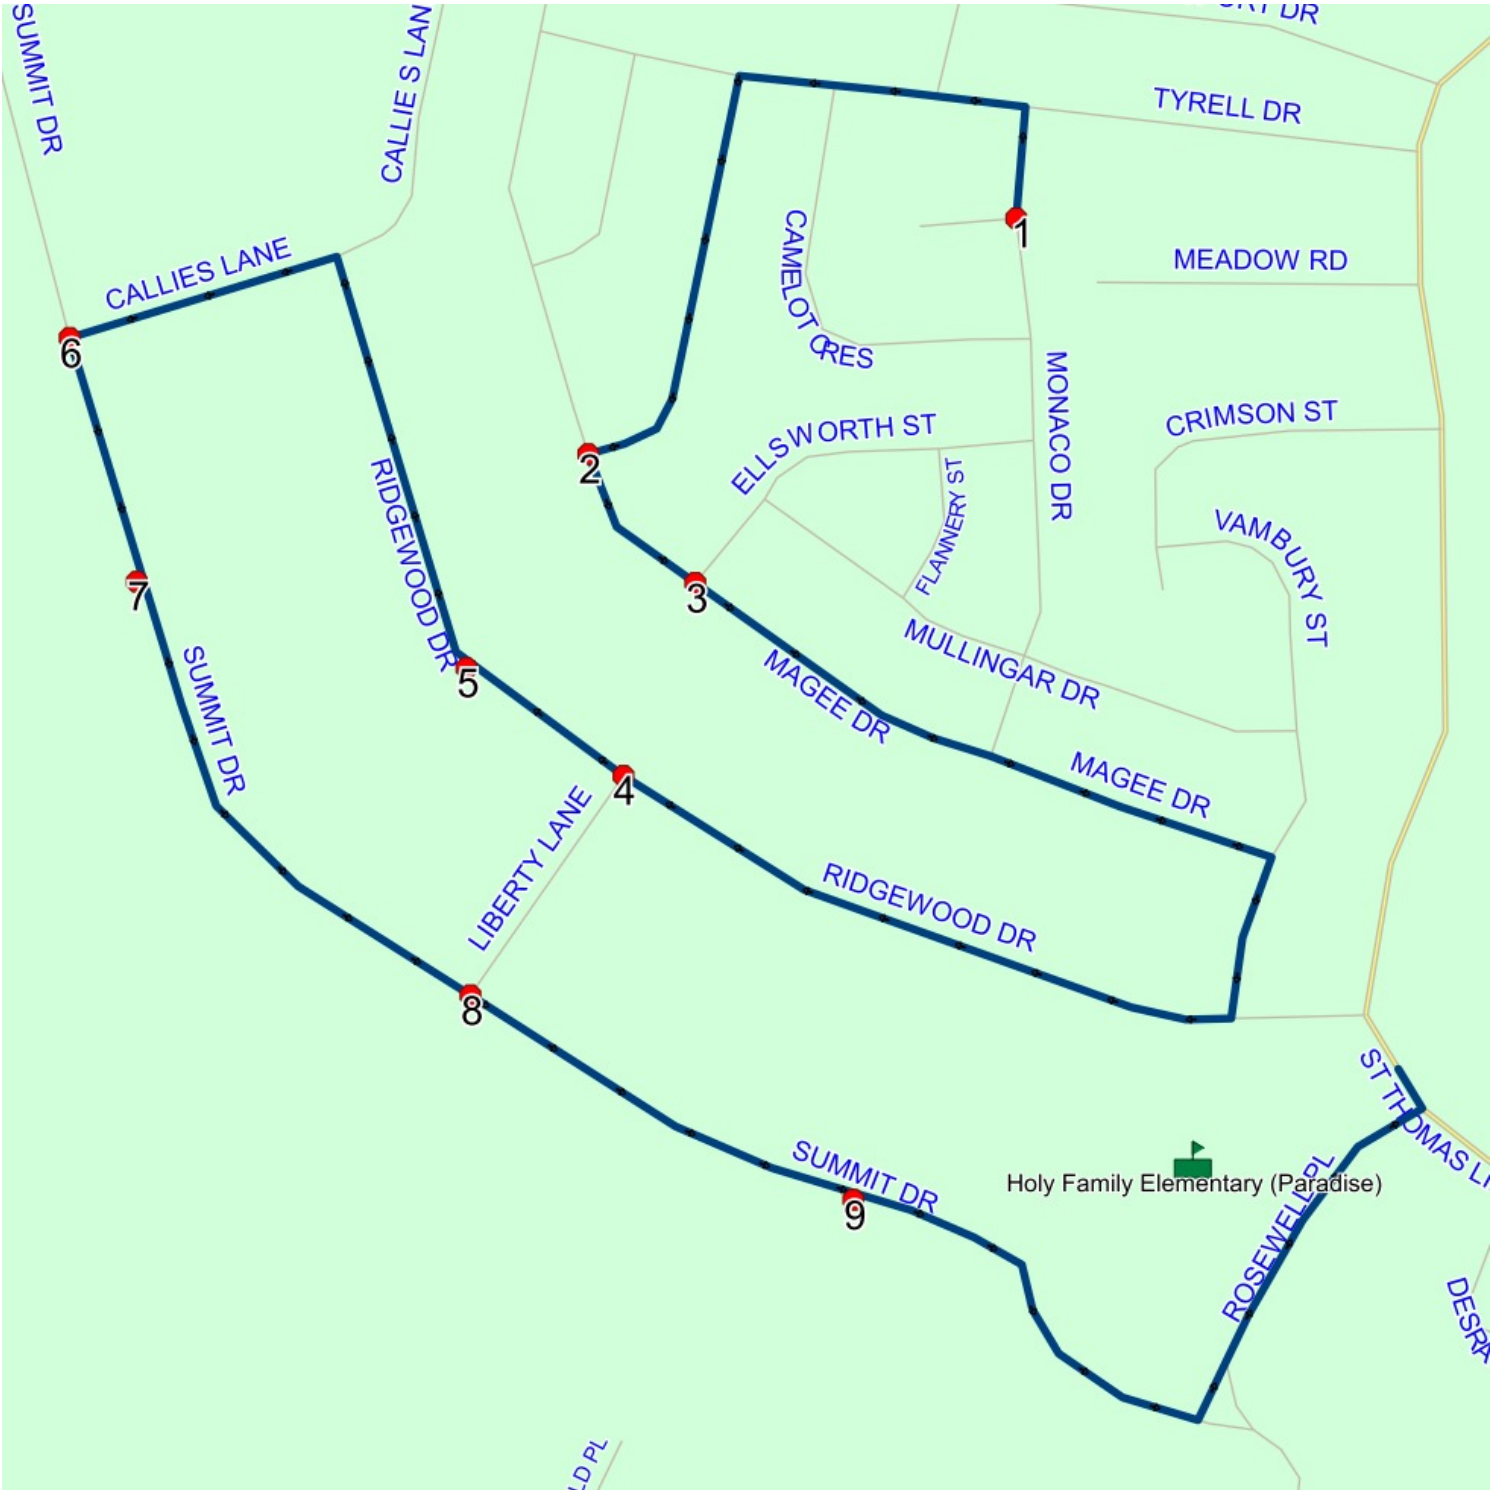

Route: 23-169-13 Run: 23-169-13B AM

Route: 23-169-13

Operator: Parsons and Sons Transportation Ltd.

Vehicle: 23-169-13

Description:

Schools: Holy Family Elementary (Paradise) (318)

Run: 23-169-13B AM

Schools: Holy Family Elementary

(Paradise) : 2028-06-30

#	Arrival	Departure	Description
1	8:25 AM	8:26 AM	MONACO DR; PARADISE & FAIRMONT PL; PARADISE
2	8:28 AM	8:29 AM	MERCURY ST; PARADISE & MAGEE DR; PARADISE
3	8:29 AM	8:30 AM	MAGEE DR; PARADISE & ELLSWORTH ST; PARADISE
4		8:32 AM	RIDGEWOOD DR; PARADISE & LIBERTY LANE; PARADISE
5	8:32 AM	8:33 AM	97 RIDGEWOOD DR; PARADISE; A1L
6	8:34 AM	8:35 AM	SUMMIT DR; PARADISE & CALLIES LANE; PARADISE Effective: 2024-10-16
7	8:36 AM	8:37 AM	161 SUMMIT DR; PARADISE; A1L
8		8:37 AM	LIBERTY LANE; PARADISE & SUMMIT DR; PARADISE
9		8:38 AM	69 SUMMIT DR; PARADISE; A1L
10	8:40 AM	8:43 AM	Holy Family Elementary (Paradise)

Route: 23-169-13 Run: 23-169-13B AM

Route: 23-169-13 Run: 23-169-13B PM

Route: 23-169-13

Operator: Parsons and Sons Transportation Ltd.

Vehicle: 23-169-13

Description:

Schools: Holy Family Elementary (Paradise) (318)

Run: 23-169-13B PM

Schools: Holy Family Elementary

(Paradise) : 2028-06-30

#	Arrival	Departure	Description
1	3:00 PM	3:15 PM	Holy Family Elementary (Paradise)
2	3:16 PM	3:17 PM	69 SUMMIT DR; PARADISE; A1L
3	3:17 PM	3:18 PM	LIBERTY LANE; PARADISE & SUMMIT DR; PARADISE
4	3:18 PM	3:19 PM	161 SUMMIT DR; PARADISE; A1L
5	3:19 PM	3:20 PM	SUMMIT DR; PARADISE & CALLIES LANE; PARADISE Effective: 2024-10-16
6	3:21 PM	3:22 PM	97 RIDGEWOOD DR; PARADISE; A1L
7	3:22 PM	3:23 PM	RIDGEWOOD DR; PARADISE & LIBERTY LANE; PARADISE
8	3:25 PM	3:26 PM	MAGEE DR; PARADISE & ELLSWORTH ST; PARADISE
9	3:26 PM	3:27 PM	MERCURY ST; PARADISE & MAGEE DR; PARADISE
10	3:28 PM	3:29 PM	MONACO DR; PARADISE & FAIRMONT PL; PARADISE