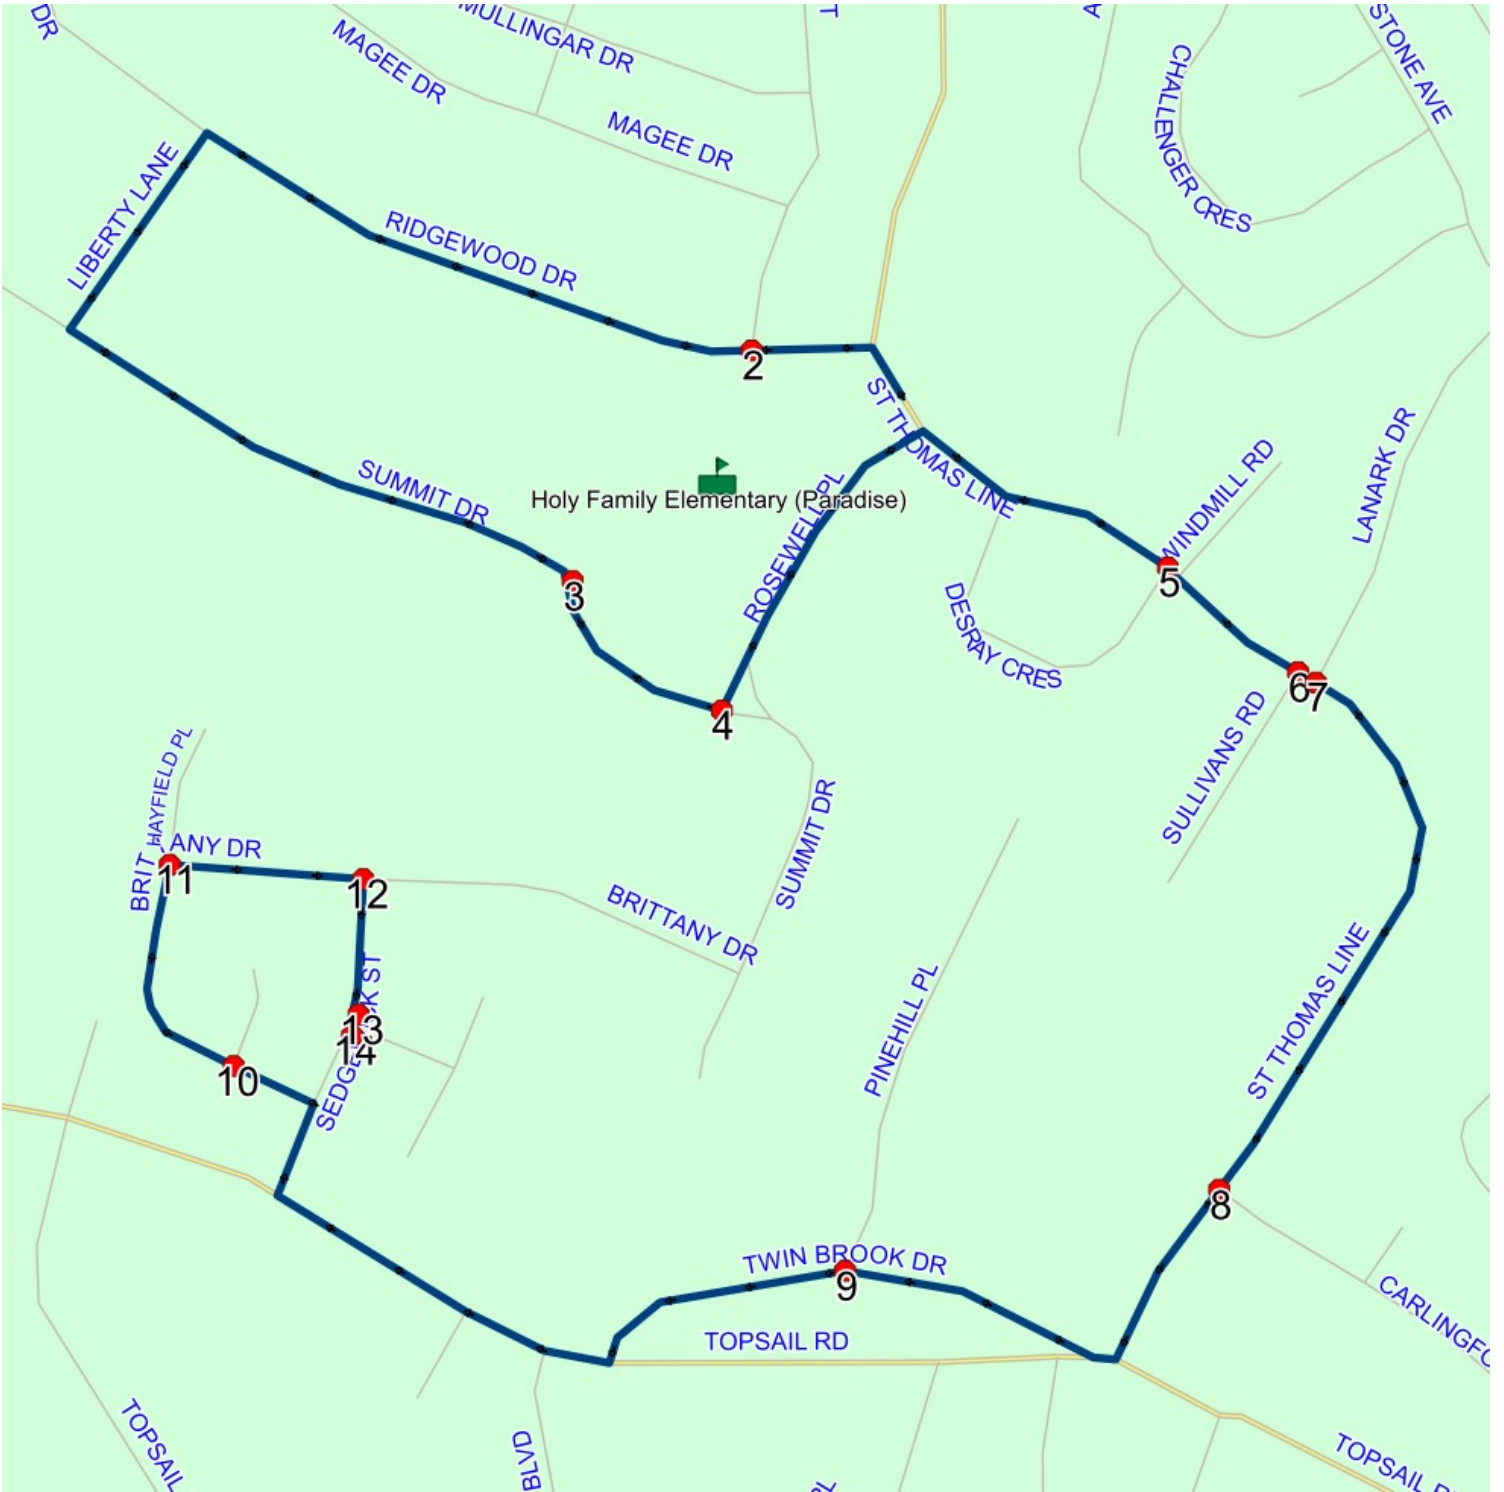

Route: 23-244-03 Run: 23-244-03 PM

Route: 23-244-03

Operator: Burse's Taxi Inc.

Vehicle: 23-244-03

Description:

Schools: Holy Family Elementary (Paradise) (318)

Run: 23-244-03 PM

Schools: Holy Family Elementary (Paradise)

Effective: 2024-09-01

: 2025-06-30

#	Arrival	Departure	Description	
1	3:00 PM	3:15 PM	Holy Family Elementary (Paradise)	: 2026-06-30
2	3:16 PM		RIDGEWOOD DR; PARADISE & VAMBURY ST; PARADISE	
3	3:19 PM		52 SUMMIT DR; PARADISE	
4	3:19 PM		SUMMIT DR; PARADISE & ROSEWELL PL; PARADISE	
5	3:21 PM	3:22 PM	ST THOMAS LINE; PARADISE & DESRAY CRES; PARADISE	
6	3:22 PM	3:23 PM	ST THOMAS LINE; PARADISE & SULLIVANS RD; PARADISE	
7	3:23 PM	3:24 PM	LANARK DR; PARADISE & ST THOMAS LINE; PARADISE	
8	3:24 PM	3:25 PM	ST THOMAS LINE; PARADISE & CARLINGFORD ST; PARADISE	
9	3:27 PM	3:28 PM	Twin Brooks Dr @ Pinehill Pl	
10	3:30 PM	3:31 PM	Brittany Dr @ Ladywell Pl	
11	3:31 PM	3:32 PM	Brittany Dr @ Hayfield Pl	
12	3:32 PM	3:33 PM	Sedgewick St @ Brittany Dr	
13	3:33 PM		16 SEDGEWICK ST	: 2026-06-30
14	3:33 PM	3:34 PM	14 SEDGEWICK ST	

Route: 23-244-03 Run: 23-244-03 PM