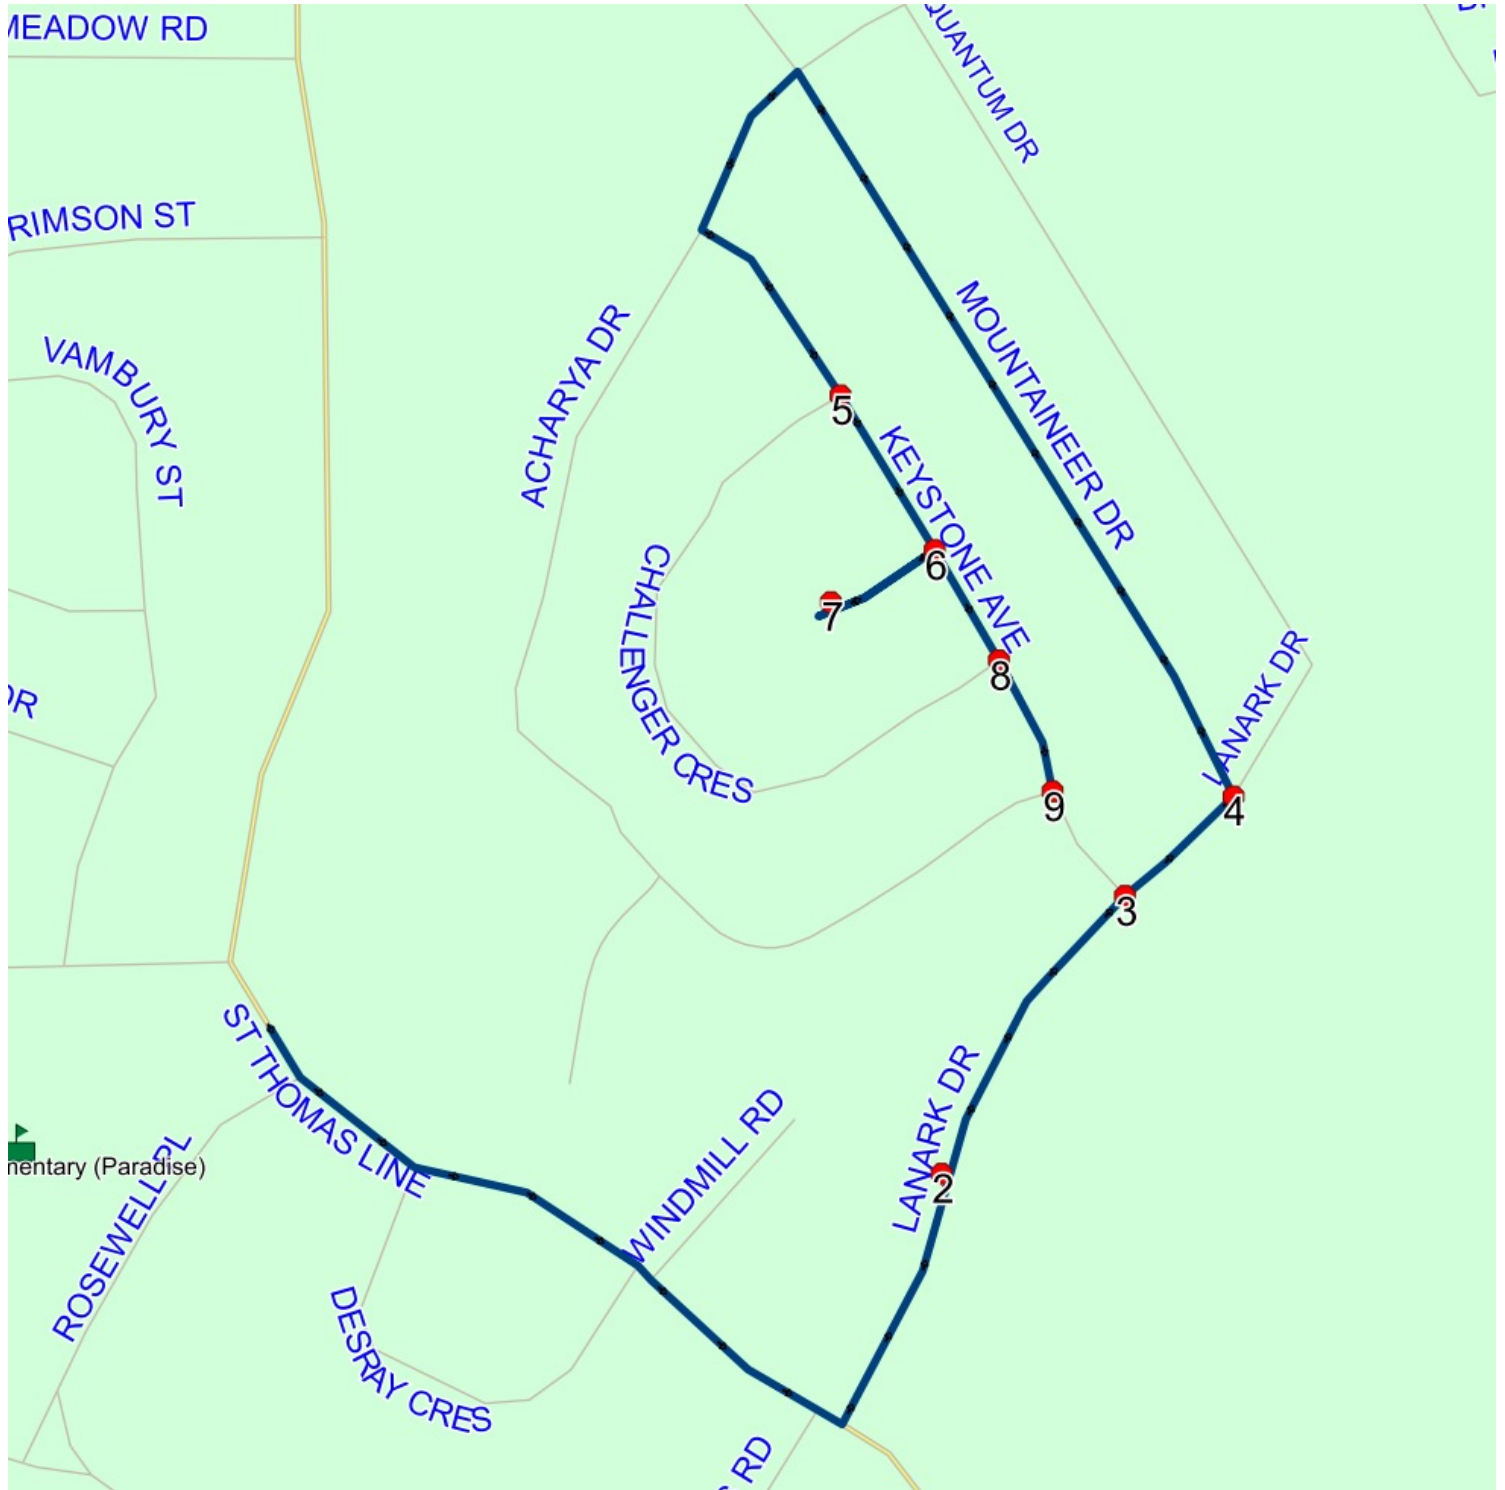

Route: 23-244-04 Run: 23-244-04 PM

Route: 23-244-05 Run: 23-244-05 AM

Route: 23-244-05

Operator: Burseys's Taxi Inc.

Vehicle: 23-244-05

Description:

Schools: Holy Family Elementary (Paradise) (318)

Run: 23-244-05 AM

Schools: Holy Family Elementary (Paradise)

Effective: 2024-09-01

: 2025-06-30

#	Arrival	Departure	Description
1		8:27 AM	PARADISE RD & CAMEO DR
2		8:28 AM	ACHARYA DR & DALEBURY PL
3	8:29 AM	8:30 AM	ACHARYA DR & QUANTUM DR
4		8:32 AM	LANARK DR; PARADISE & QUANTUM DR; PARADISE
5	8:34 AM	8:35 AM	MOUNTAINEER DR & ACHARYA DR
6		8:36 AM	78 ACHARYA DR; PARADISE; A1L
7		8:37 AM	ACHARYA DR; PARADISE & COPPER CANYON CLOSE; PARADISE
8	8:40 AM	8:42 AM	Holy Family Elementary (Paradise)