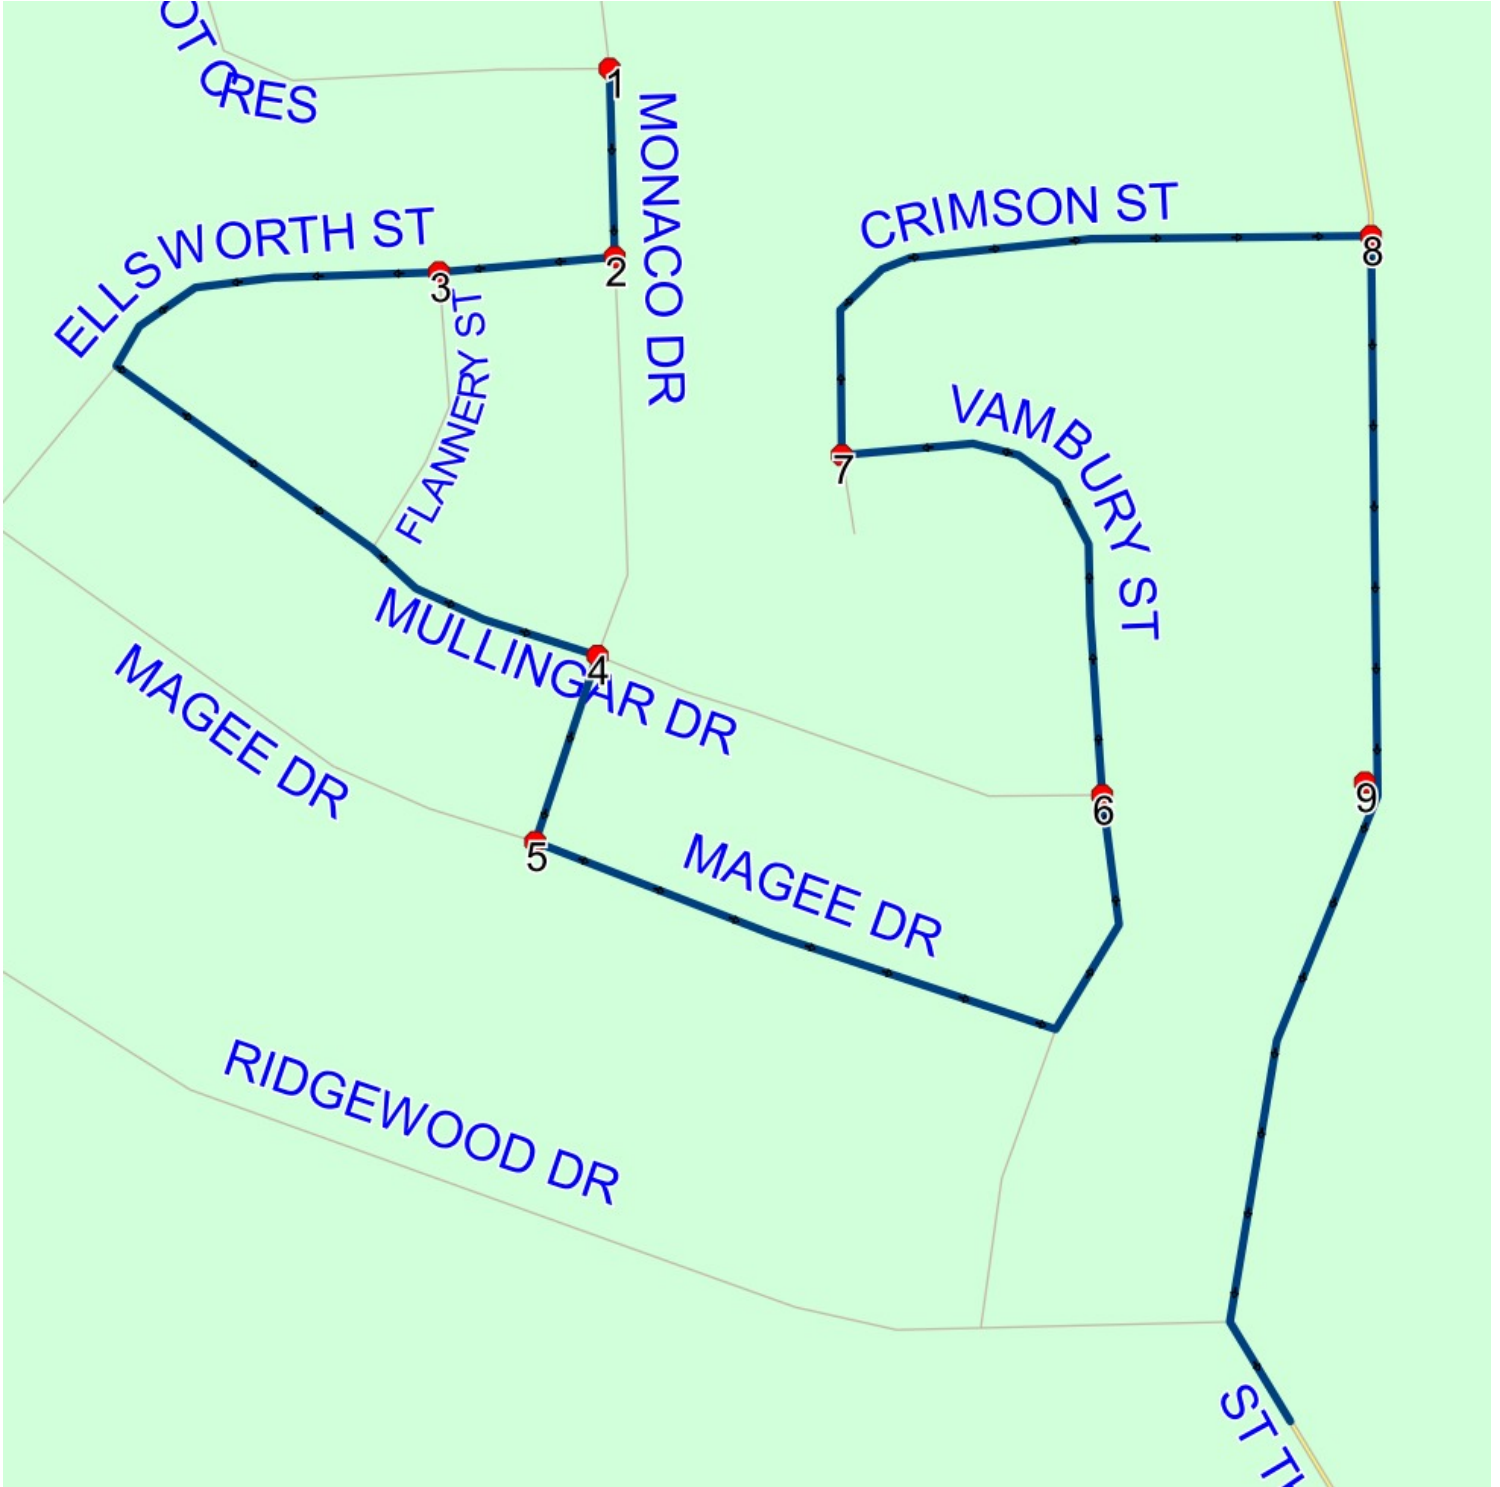

Route: 23-244-07 Run: 23-244-07 AM

Route: 23-244-07

Operator: Burse's Taxi Inc.

Vehicle: 23-244-07

Description:

Schools: Holy Family Elementary (Paradise) (318)

Run: 23-244-07 AM

Schools: Holy Family Elementary (Paradise)

Effective: 2024-09-01

: 2025-06-30

#	Arrival	Departure	Description
1	8:26 AM	8:27 AM	MONACO DR; PARADISE & CAMELOT CRES; PARADISE
2		8:27 AM	MONACO DR; PARADISE & ELLSWORTH ST; PARADISE
3		8:28 AM	ELLSWORTH ST; PARADISE & FLANNERY ST; PARADISE
4	8:29 AM	8:30 AM	MONACO DR; PARADISE & MULLINGAR DR; PARADISE
5	8:30 AM	8:31 AM	MONACO DR; PARADISE & MAGEE DR; PARADISE
6	8:33 AM	8:34 AM	MULLINGAR DR; PARADISE & VAMBURY ST; PARADISE
7		8:34 AM	VAMBURY ST; PARADISE & CRIMSON ST; PARADISE
8	8:35 AM	8:36 AM	ST THOMAS LINE; PARADISE & CRIMSON ST; PARADISE
9		8:39 AM	91 ST THOMAS LINE; PARADISE; A1L
10	8:40 AM	8:43 AM	Holy Family Elementary (Paradise)

Route: 23-244-07 Run: 23-244-07 AM