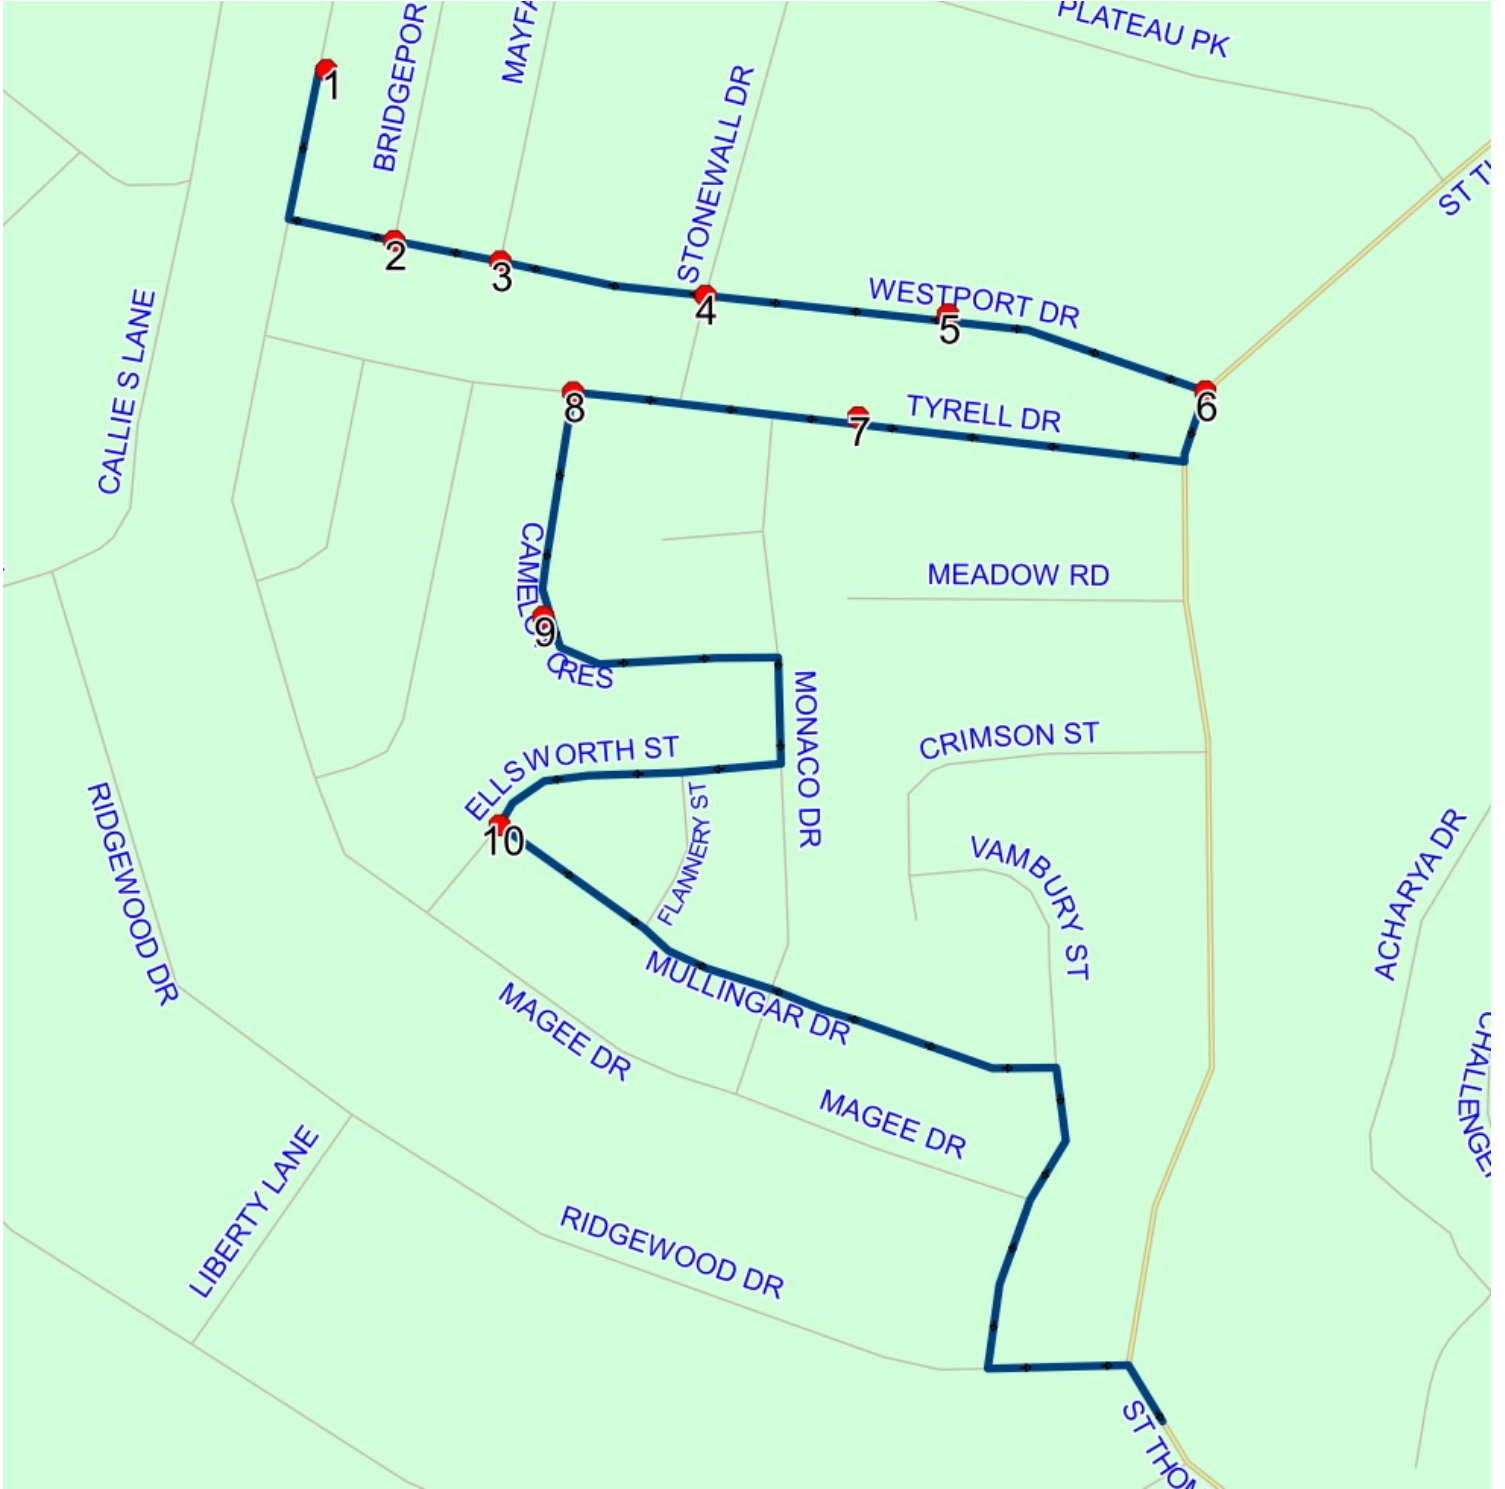

Run: 23-169-13B PM

Schools: Holy Family Elementary

(Paradise) : 2028-06-30

#	Arrival	Departure	Description
1	3:00 PM	3:15 PM	Holy Family Elementary (Paradise)
2	3:16 PM	3:17 PM	69 SUMMIT DR; PARADISE; A1L
3	3:17 PM	3:18 PM	LIBERTY LANE; PARADISE & SUMMIT DR; PARADISE
4	3:18 PM	3:19 PM	161 SUMMIT DR; PARADISE; A1L
5	3:19 PM	3:20 PM	SUMMIT DR; PARADISE & CALLIES LANE; PARADISE Effective: 2024-10-16
6	3:21 PM	3:22 PM	97 RIDGEWOOD DR; PARADISE; A1L
7	3:22 PM	3:23 PM	RIDGEWOOD DR; PARADISE & LIBERTY LANE; PARADISE
8	3:25 PM	3:26 PM	MAGEE DR; PARADISE & ELLSWORTH ST; PARADISE
9	3:26 PM	3:27 PM	MERCURY ST; PARADISE & MAGEE DR; PARADISE
10	3:28 PM	3:29 PM	MONACO DR; PARADISE & FAIRMONT PL; PARADISE

Route: 23-169-13 Run: 23-169-13B PM

Route: 23-244-01 Run: 23-244-01 AM

Route: 23-244-01

Operator: Burse's Taxi Inc.

Vehicle: 23-244-01

Description:

Schools: Holy Family Elementary (Paradise) (318)

Run: 23-244-01 AM

Schools: Holy Family Elementary (Paradise)

Effective: 2024-09-01

: 2025-06-30

#	Arrival	Departure	Description
1	8:25 AM	8:26 AM	130 MAGEE DR; PARADISE; A1L
2		8:27 AM	BRIDGEPORT ST; PARADISE & WESTPORT DR; PARADISE
3		8:28 AM	MAYFAIR AVE; PARADISE & WESTPORT DR; PARADISE
4	8:28 AM	8:29 AM	STONEWALL DR; PARADISE & WESTPORT DR; PARADISE
5	8:29 AM	8:30 AM	22 WESTPORT DR : 2026-06-30
6	8:30 AM	8:31 AM	ST THOMAS LINE; PARADISE & WESTPORT DR; PARADISE
7	8:31 AM	8:32 AM	28 TYRELL DR; PARADISE; A1L
8	8:32 AM	8:33 AM	TYRELL DR; PARADISE & CAMELOT CRES; PARADISE
9		8:34 AM	16 CAMELOT CRES; PARADISE; A1L
10	8:35 AM	8:36 AM	ELLSWORTH ST; PARADISE & MULLINGAR DR; PARADISE
11	8:40 AM	8:43 AM	Holy Family Elementary (Paradise) : 2026-06-30

Route: 23-244-01 Run: 23-244-01 AM

Route: 23-244-01 Run: 23-244-01 PM

Route: 23-244-01

Operator: Burseys's Taxi Inc.

Vehicle: 23-244-01

Description:

Schools: Holy Family Elementary (Paradise) (318)

Run: 23-244-01 PM