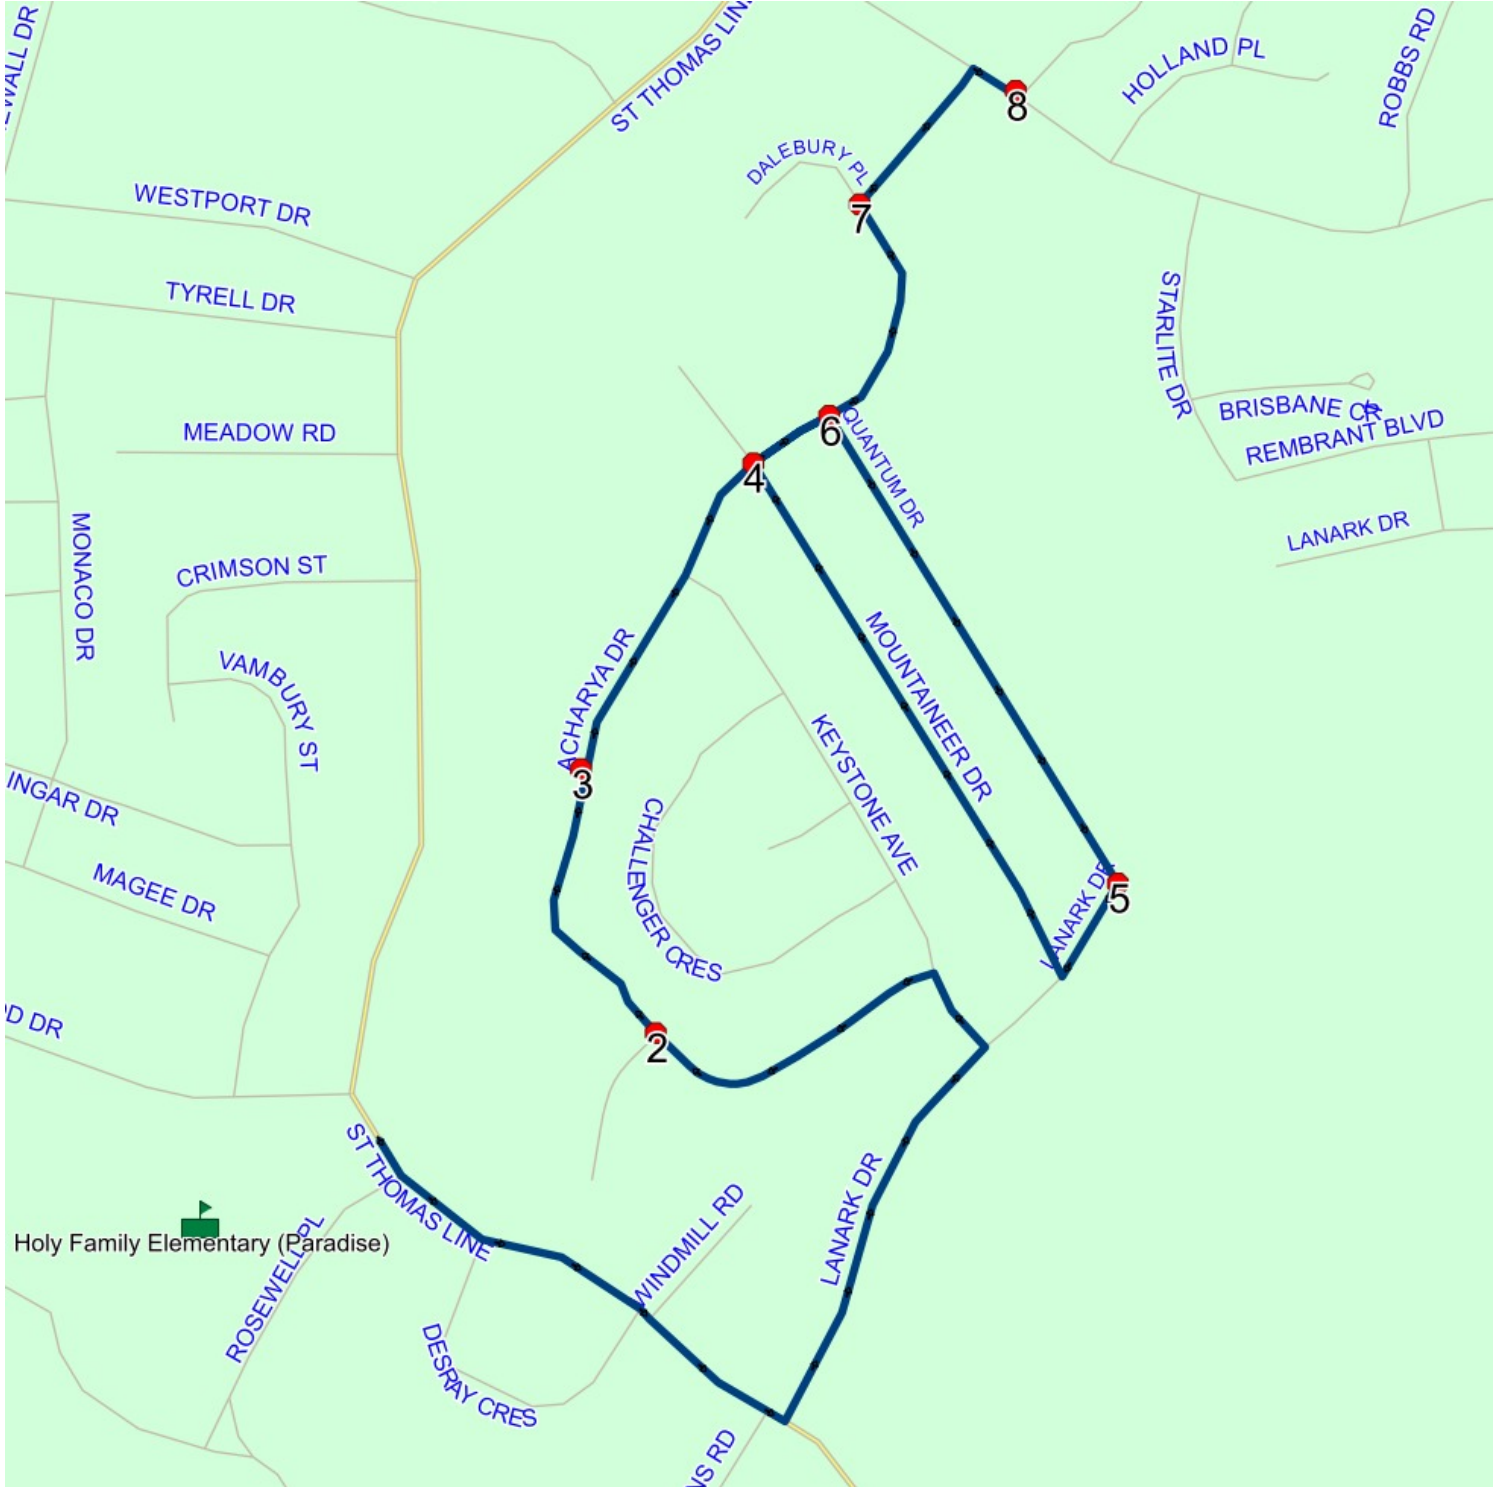

Route: 23-244-05 Run: 23-244-05 PM

Route: 23-244-05

Operator: Burseys's Taxi Inc.

Vehicle: 23-244-05

Description:

Schools: Holy Family Elementary (Paradise) (318)

Run: 23-244-05 PM

Schools: Holy Family Elementary (Paradise)

Effective: 2024-09-01

: 2025-06-30

#	Arrival	Departure	Description
1	3:00 PM	3:15 PM	Holy Family Elementary (Paradise)
2	3:19 PM	3:20 PM	ACHARYA DR; PARADISE & COPPER CANYON CLOSE; PARADISE
3	3:20 PM	3:21 PM	78 ACHARYA DR; PARADISE; A1L
4	3:21 PM	3:22 PM	MOUNTAINEER DR & ACHARYA DR
5	3:23 PM	3:24 PM	LANARK DR; PARADISE & QUANTUM DR; PARADISE
6	3:25 PM	3:26 PM	ACHARYA DR & QUANTUM DR
7	3:27 PM		ACHARYA DR & DALEBURY PL
8	3:28 PM	3:29 PM	PARADISE RD & CAMEO DR

Route: 23-244-05 Run: 23-244-05 PM