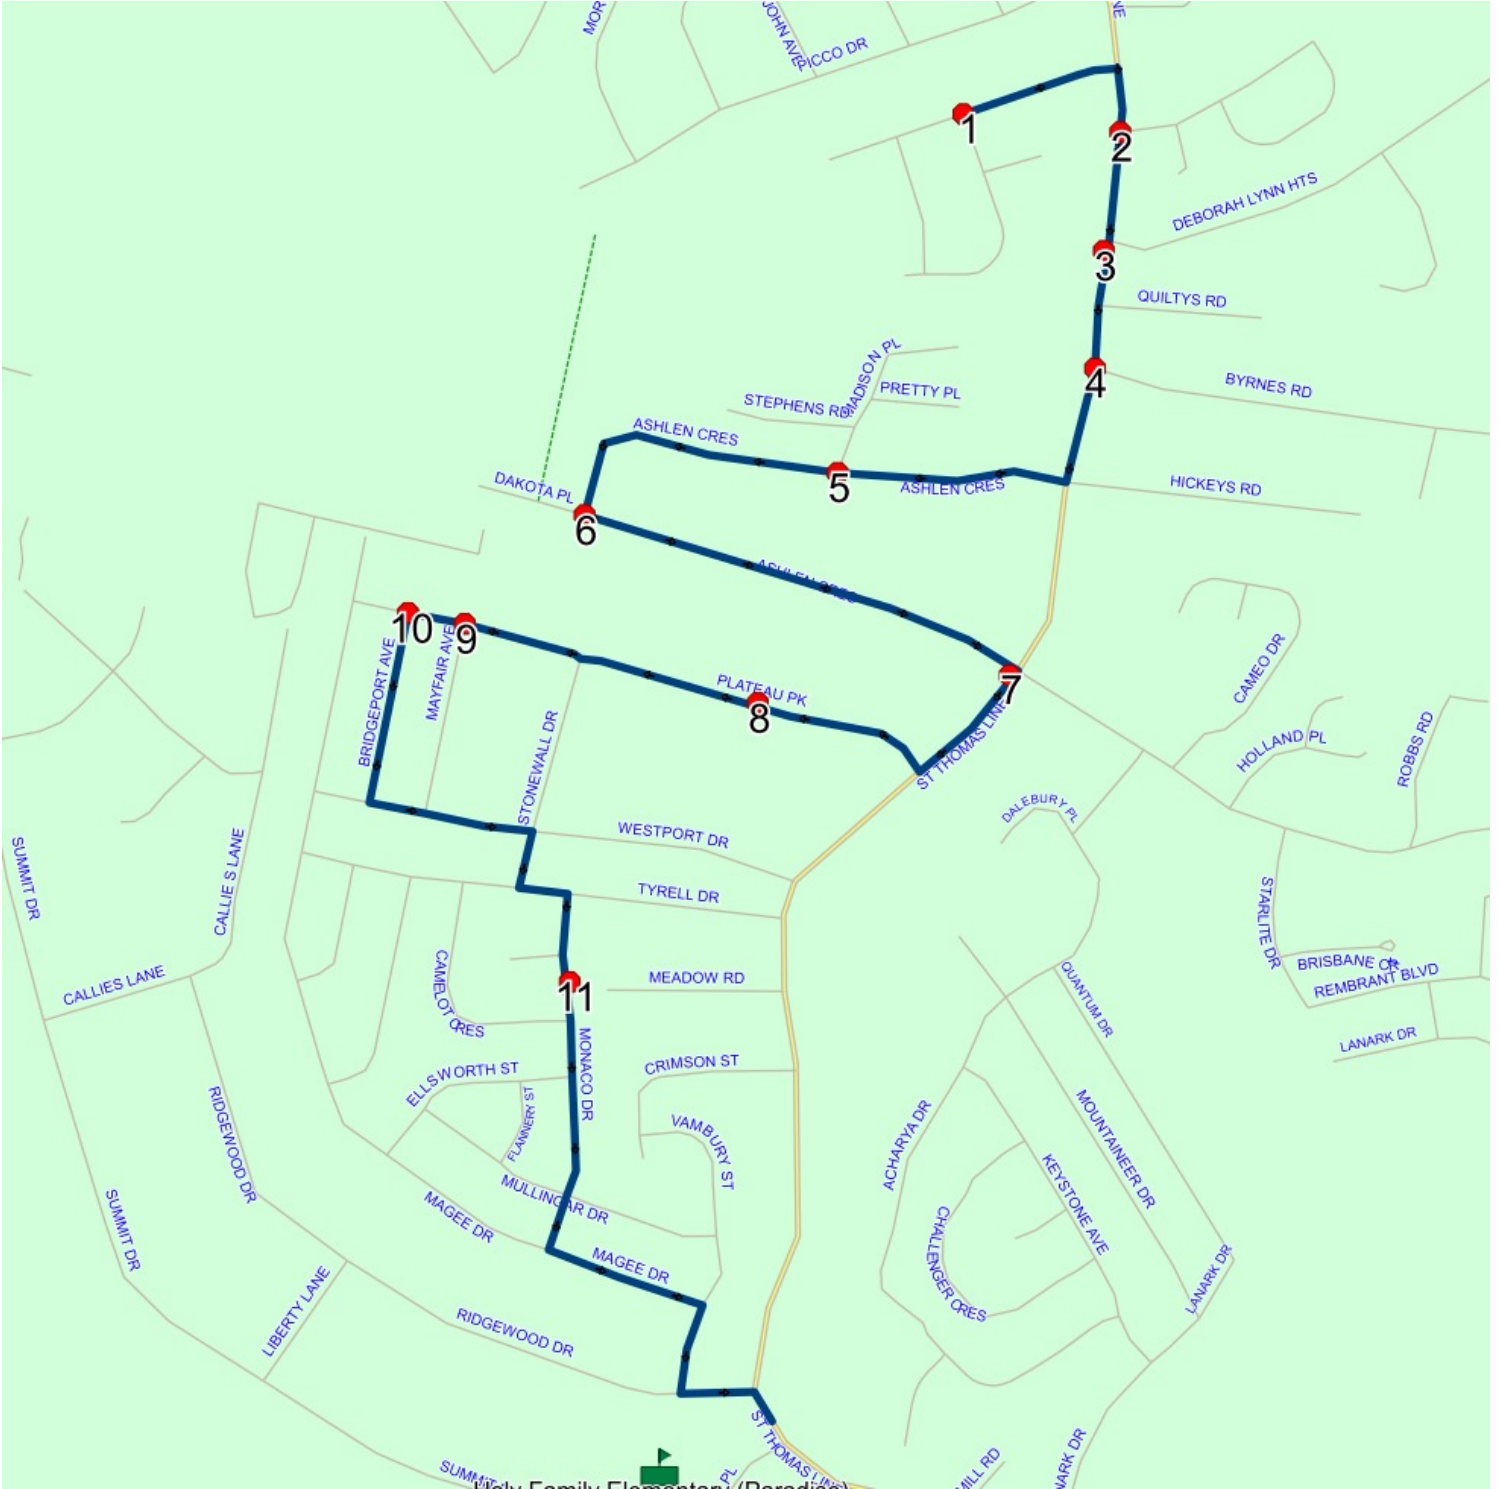

Route: 23-244-06 Run: 23-244-06 AM

Route: 23-244-06

Operator: Burse's Taxi Inc.

Vehicle: 23-244-06

Description:

Schools: Holy Family Elementary (Paradise) (318)

Run: 23-244-06 AM

Description:

Schools: Holy Family Elementary

(Paradise) : 2025-06-30

#	Arrival	Departure	Description
1		8:21 AM	PHOENIX DR; PARADISE & KEMBLE AVE; PARADISE
2	8:22 AM	8:23 AM	ST THOMAS LINE; PARADISE & JOHNATHAN DR; PARADISE
3		8:23 AM	255 ST THOMAS LINE
4	8:23 AM	8:24 AM	ST THOMAS LINE & BYRNES RD
5		8:25 AM	ASHLEN CRES; PARADISE & MADISON PL; PARADISE
6	8:26 AM	8:27 AM	ASHLEN CRES & DAKOTA PL
7	8:28 AM	8:29 AM	185 ST THOMAS LINE; PARADISE; A1L Effective: 2024-10-23
8	8:29 AM	8:30 AM	26 PLATEAU PK (FIRE HYDRANT)
9		8:31 AM	PLATEAU PK; PARADISE & MAYFAIR AVE; PARADISE
10		8:32 AM	PLATEAU PK; PARADISE & BRIDGEPORT ST; PARADISE
11	8:35 AM	8:36 AM	17 MONACO DR; PARADISE; A1L
12	8:40 AM	8:43 AM	Holy Family Elementary (Paradise)

Route: 23-244-06 Run: 23-244-06 AM