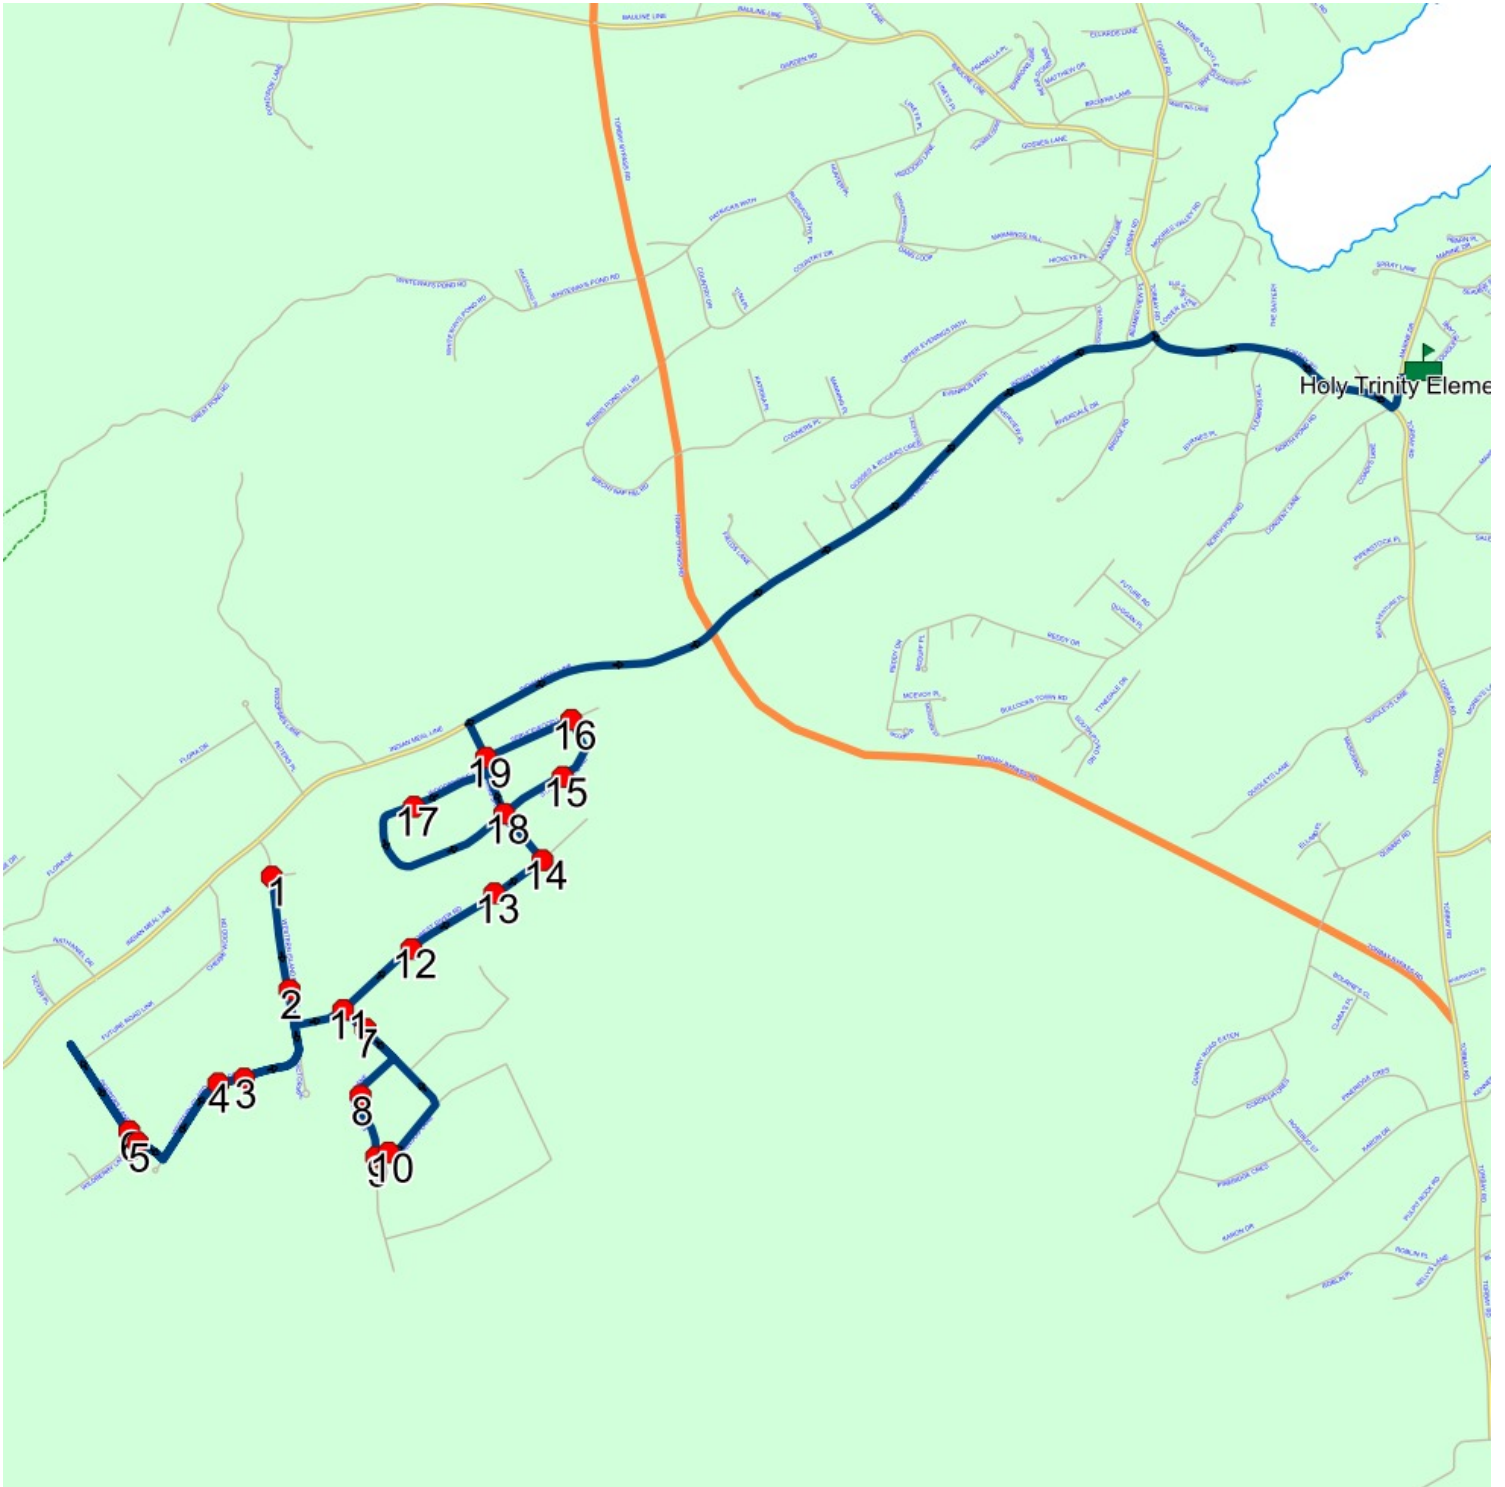

#	Arrival	Departure	Description
1	7:18 AM	7:19 AM	WESTERN ISLAND POND DR & CONCEPTAS PL
2		7:19 AM	35 WESTERN ISLAND POND DR
3		7:20 AM	61 WESTERN ISLAND POND DR
4	7:20 AM	7:21 AM	70 WESTERN ISLAND POND DR
5	7:21 AM	7:22 AM	5 SKIPPERS LANDING
6	7:25 AM	7:26 AM	19 SKIPPERS LANDING
7		7:28 AM	5 CAPTAIN MATTHEW DAVIS DR
8		7:29 AM	10 EDGEWATER LANE
9		7:30 AM	EDGEWATER LANE; TORBAY & CEDARWOOD LANE; TORBAY
10		7:31 AM	3 CEDARWOOD LANE
11	7:32 AM	7:33 AM	FOREST RIVER RD & CAPTAIN MATTHEW DAVIS DR
12	7:33 AM	7:34 AM	22 FOREST RIVER RD
13	7:34 AM	7:35 AM	33 FOREST RIVER RD
14		7:35 AM	FOREST RIVER RD & RATTILING BROOK RD
15		7:37 AM	10 STREAMSIDE LANE
16	7:37 AM	7:38 AM	STREAMSIDE LANE & SPRUCEWOOD LANE
17		7:40 AM	14 WOODBRIDGE LANE
18		7:42 AM	RATTILING BROOK RD & STREAMSIDE LANE
19		7:43 AM	RATTILING BROOK RD & SPRUCEWOOD LANE
20	7:50 AM	7:52 AM	Holy Trinity Elementary

Route: 17-135-6 Run: 17-135-6B AM

#	Arrival	Departure	Description
1	1:55 PM	2:15 PM	Holy Trinity Elementary
2	2:22 PM	2:23 PM	RATTLING BROOK RD & SPRUCEWOOD LANE
3	2:23 PM	2:24 PM	RATTLING BROOK RD & STREAMSIDE LANE
4	2:25 PM	2:26 PM	14 WOODBRIDGE LANE
5	2:27 PM	2:28 PM	STREAMSIDE LANE & SPRUCEWOOD LANE
6	2:28 PM	2:29 PM	10 STREAMSIDE LANE
7	2:30 PM		FOREST RIVER RD & RATTLING BROOK RD
8	2:31 PM		33 FOREST RIVER RD
9	2:32 PM		22 FOREST RIVER RD
10	2:33 PM		FOREST RIVER RD & CAPTAIN MATTHEW DAVIS DR
11	2:35 PM		3 CEDARWOOD LANE
12	2:35 PM	2:36 PM	EDGEWATER LANE; TORBAY & CEDARWOOD LANE; TORBAY
13	2:37 PM		10 EDGEWATER LANE
14	2:38 PM		5 CAPTAIN MATTHEW DAVIS DR
15	2:41 PM	2:42 PM	19 SKIPPERS LANDING
16	2:45 PM	2:46 PM	5 SKIPPERS LANDING
17	2:46 PM	2:47 PM	70 WESTERN ISLAND POND DR
18	2:47 PM	2:48 PM	61 WESTERN ISLAND POND DR
19	2:48 PM	2:49 PM	35 WESTERN ISLAND POND DR
20	2:49 PM	2:50 PM	WESTERN ISLAND POND DR & CONCEPTAS PL