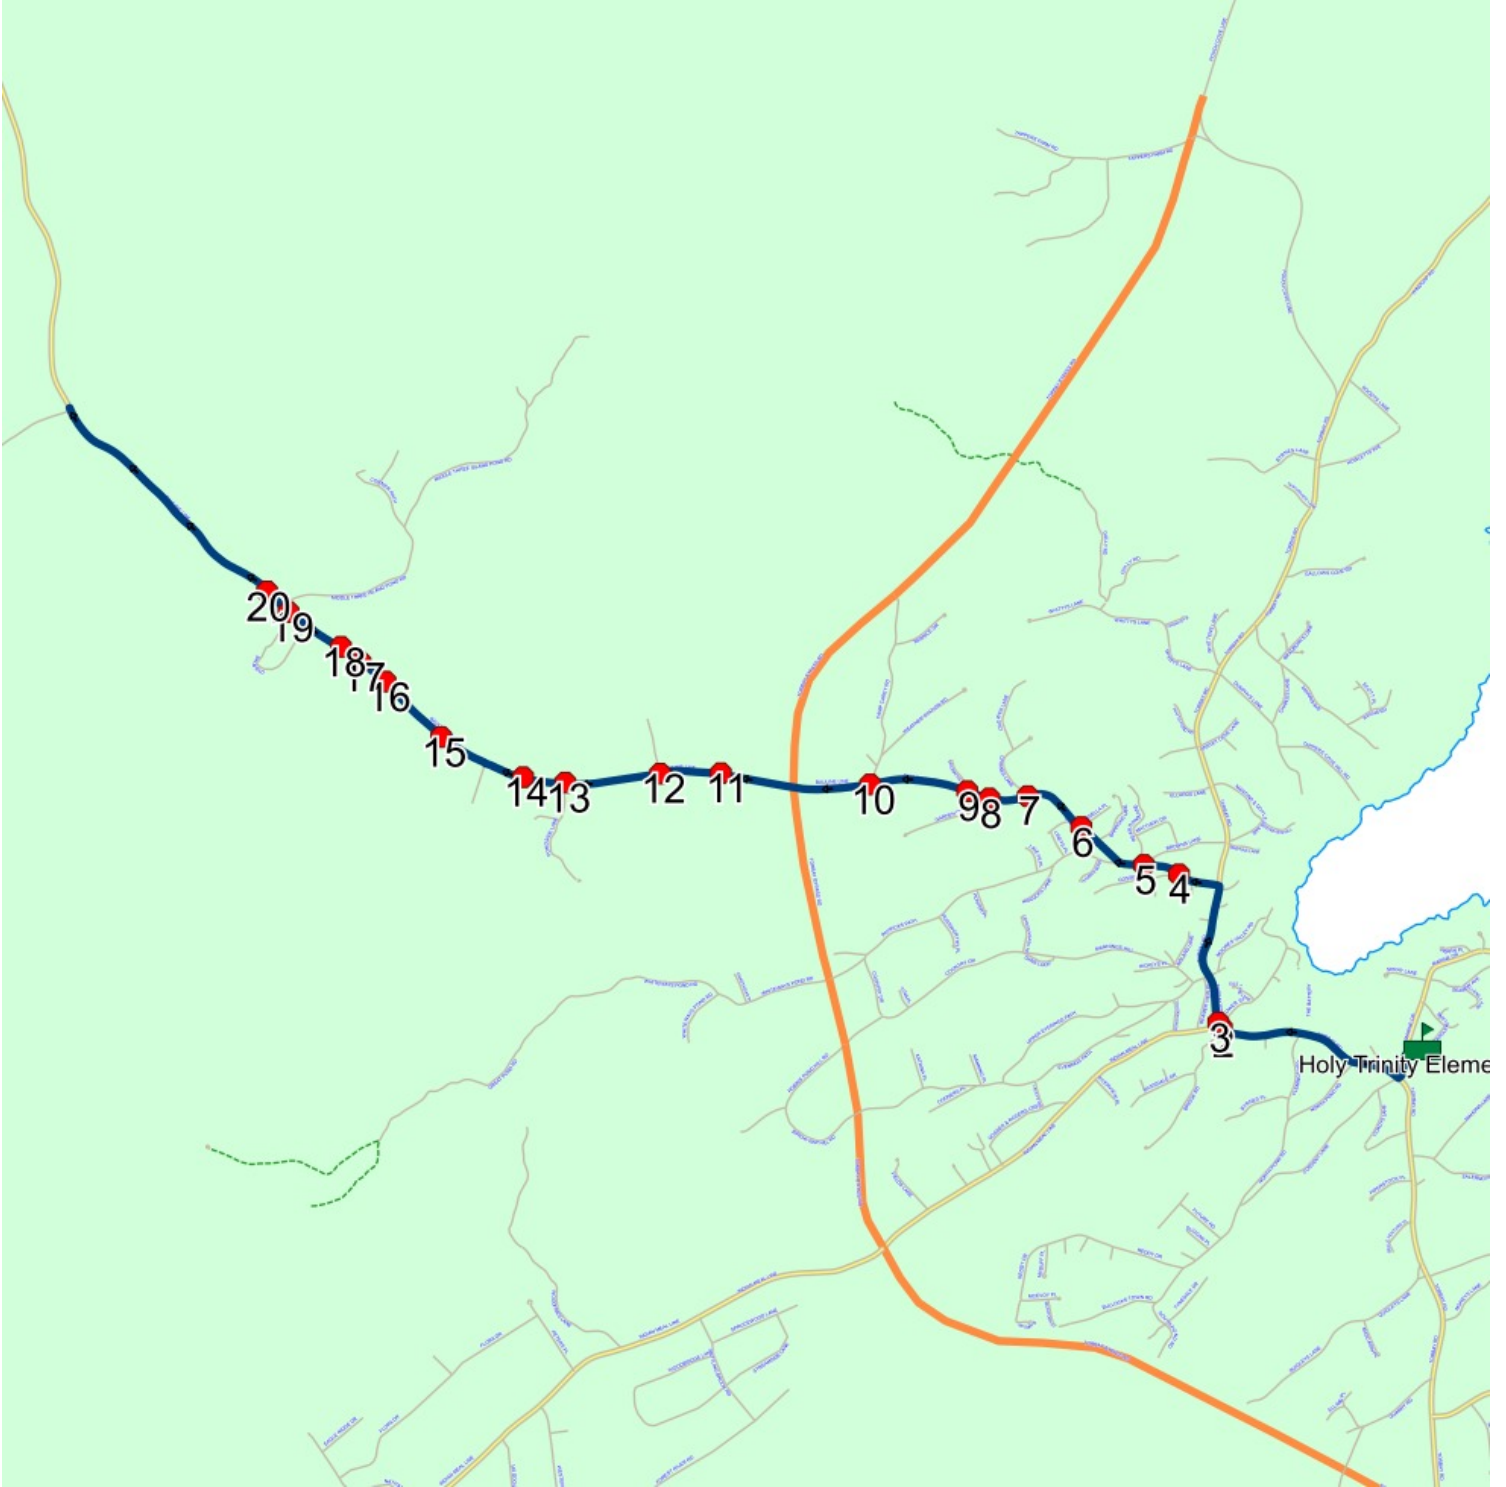

Route: 17-135-7 Run: 17-135-7B PM

Route: 17-135-7

Operator: Executive Taxi Ltd.

Vehicle: 17-135-7

Schools: Holy Trinity Elementary (367)

Run: 17-135-7B PM

Description: Brown Bus

Schools: Holy Trinity Elementary

#	Arrival	Departure	Description
1	1:55 PM	2:15 PM	Holy Trinity Elementary
2	2:17 PM		BRIDGE RD & TORBAY RD
3	2:17 PM	2:18 PM	TORBAY RD; TORBAY & LOWER ST; TORBAY
4	2:19 PM	2:20 PM	BAULINE LINE & GOSSES LANE
5	2:20 PM	2:21 PM	BAULINE LINE & BROWNS LANE
6	2:21 PM	2:22 PM	BAULINE LINE & FRANELLA PL
7	2:22 PM	2:23 PM	BAULINE LINE & CROWES LANE
8	2:23 PM		BAULINE LINE & GARDEN RD
9	2:24 PM		BAULINE LINE; TORBAY & MCGRATHS LANE; TORBAY
10	2:25 PM		BAULINE LINE & BUCKLEYS HILL
11	2:26 PM	2:27 PM	290 BAULINE LINE
12	2:27 PM		BAULINE LINE & MARY MANNING PL
13	2:28 PM		318 BAULINE LINE; TORBAY; A1K
14	2:29 PM		334 BAULINE LINE
15	2:30 PM		387 BAULINE LINE
16	2:30 PM	2:31 PM	450 BAULINE LINE
17	2:31 PM		475 BAULINE LINE
18	2:31 PM		494 BAULINE LINE
19	2:32 PM		BAULINE LINE & UPPER THREE CORNER POND PARK
20	2:32 PM		603 BAULINE LINE; TORBAY; A1K

Route: 17-135-7 Run: 17-135-7B PM