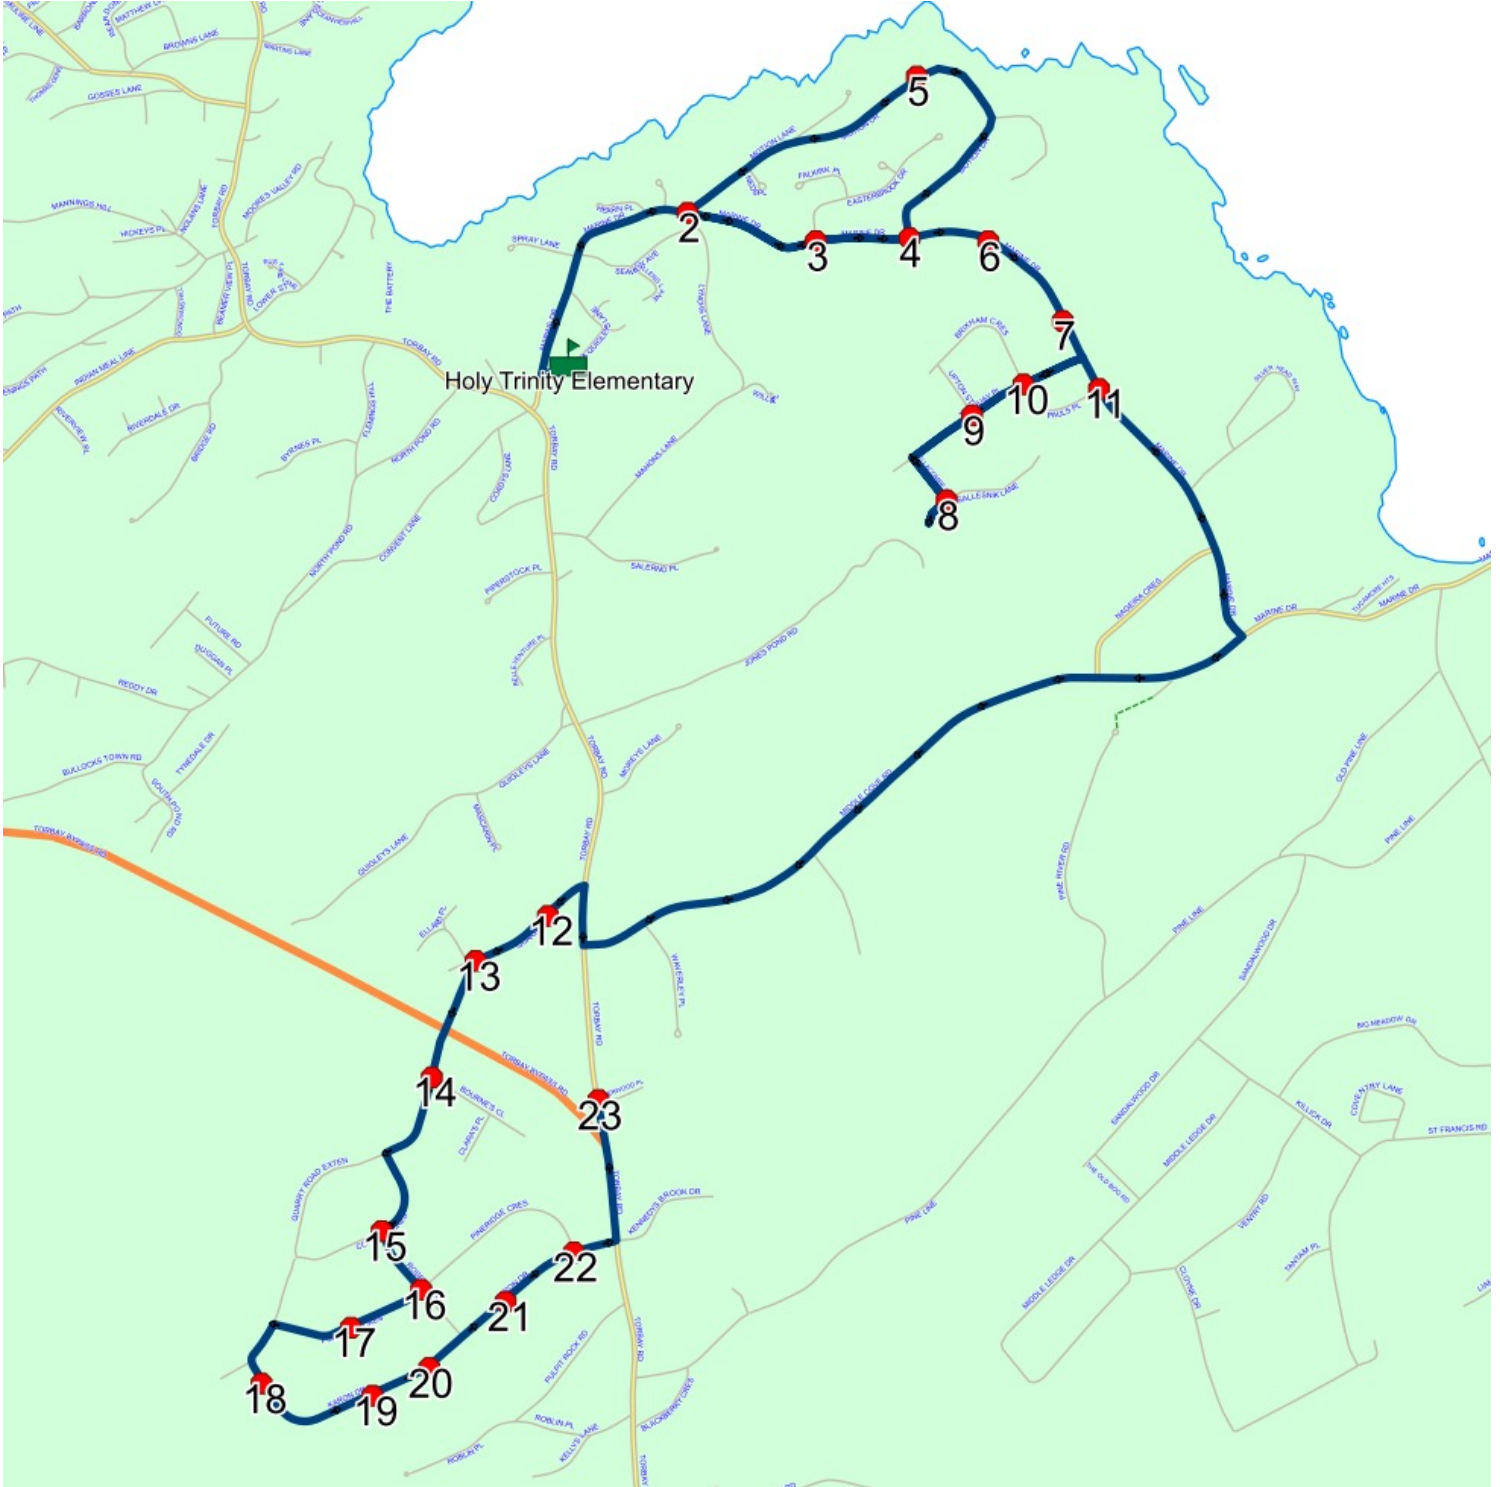

Route: 17-135-10 Run: 17-135-10B AM

Schools: Holy Trinity Elementary

#	Arrival	Departure	Description
1	2:00 PM	2:15 PM	Holy Trinity Elementary
2	2:16 PM	2:17 PM	MARINE DR; TORBAY & LYNCHS LANE; TORBAY
3	2:19 PM	2:20 PM	MARINE DR; TORBAY & EASTERBROOK DR; TORBAY
4	2:20 PM	2:21 PM	MARINE DR & MOTION DR
5	2:22 PM	2:23 PM	45 MOTION DR; TORBAY; A1K
6	2:26 PM		214 MARINE DR
7	2:26 PM		254 MARINE DR
8	2:28 PM	2:29 PM	ELLACOMBE PL & SALLESNIK LANE
9	2:33 PM		TORQUAY PL; TORBAY & UPTON ST; TORBAY
10	2:34 PM		TORQUAY PL; TORBAY & BRIXHAM CRES; TORBAY
11	2:34 PM		MARINE DR & PAULS PL
12	2:39 PM		13 QUARRY RD : 2027-01-31
13	2:39 PM	2:40 PM	QUARRY RD & ELLARD PL
14	2:41 PM		QUARRY ROAD EXTEN & BOURNE'S CL
15	2:42 PM	2:43 PM	CORDELIA CRES & ROSEBUD ST
16	2:44 PM		PINERIDGE CRES & ROSEBUD ST
17	2:44 PM	2:45 PM	63 PINERIDGE CRES
18	2:46 PM		113 KARON DR
19	2:47 PM		75 KARON DR
20	2:48 PM		57 KARON DR
21	2:48 PM		29 KARON DR
22	2:49 PM		KARON DR & PINERIDGE CRES
23	2:50 PM	2:51 PM	TORBAY RD & RIVERWOOD PL

Route: 17-135-10 Run: 17-135-10B PM