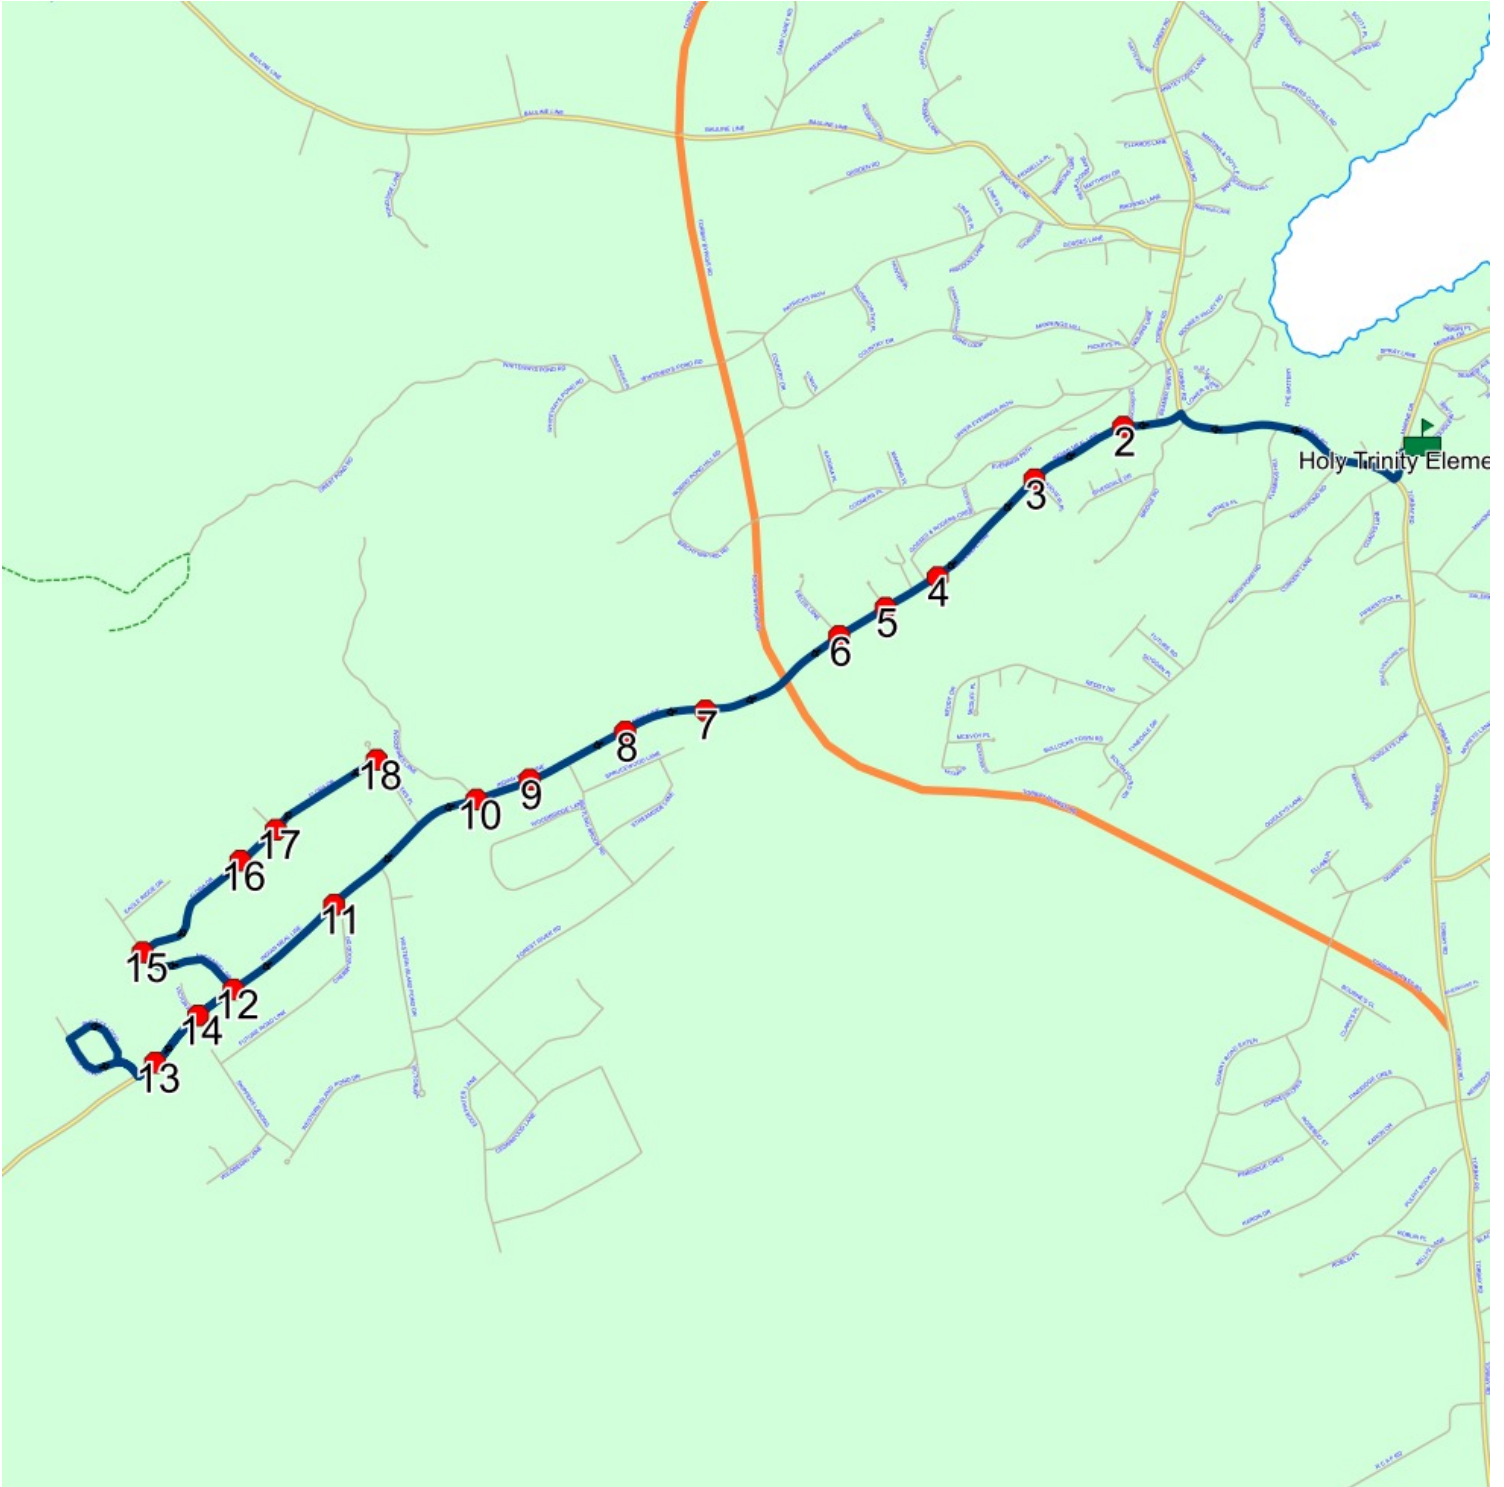

Route: 17-135-5 Run: 17-135-5B AM

## Route: 17-135-5 Run: 17-135-5B PM

Route: 17-135-5

Operator: Executive Taxi Ltd.

Vehicle: 17-135-5

Schools: Holy Trinity Elementary (367)

Run: 17-135-5B PM

Description: Red Bus

Schools: Holy Trinity Elementary

#	Arrival	Departure	Description
1	1:55 PM	2:15 PM	Holy Trinity Elementary
2	2:18 PM		INDIAN MEAL LINE
3	2:19 PM		INDIAN MEAL LINE & RIVERVIEW PL
4	2:20 PM	2:21 PM	154 INDIAN MEAL LINE; TORBAY; A1K
5	2:21 PM	2:22 PM	INDIAN MEAL LINE & CLEMENTS LANE
6	2:22 PM	2:23 PM	INDIAN MEAL LINE & FIELDS LANE
7	2:24 PM		265 INDIAN MEAL LINE
8	2:25 PM		303 INDIAN MEAL LINE
9	2:26 PM		355 INDIAN MEAL LINE
10	2:26 PM	2:27 PM	INDIAN MEAL LINE & WOODFINES LANE
11	2:28 PM	2:29 PM	INDIAN MEAL LINE & CHERRY WOOD DR
12	2:29 PM	2:30 PM	INDIAN MEAL LINE & NATHANIEL DR
13	2:31 PM		596 INDIAN MEAL LINE
14	2:34 PM		INDIAN MEAL LINE & VICTOR PL
15	2:35 PM	2:36 PM	NATHANIEL DR & FLORA DR
16	2:37 PM		15 FLORA DR
17	2:38 PM		FLORA DR & SCENIC VIEW DR
18	2:39 PM	2:40 PM	FLORA DR & PETERS PL

Route: 17-135-5 Run: 17-135-5B PM