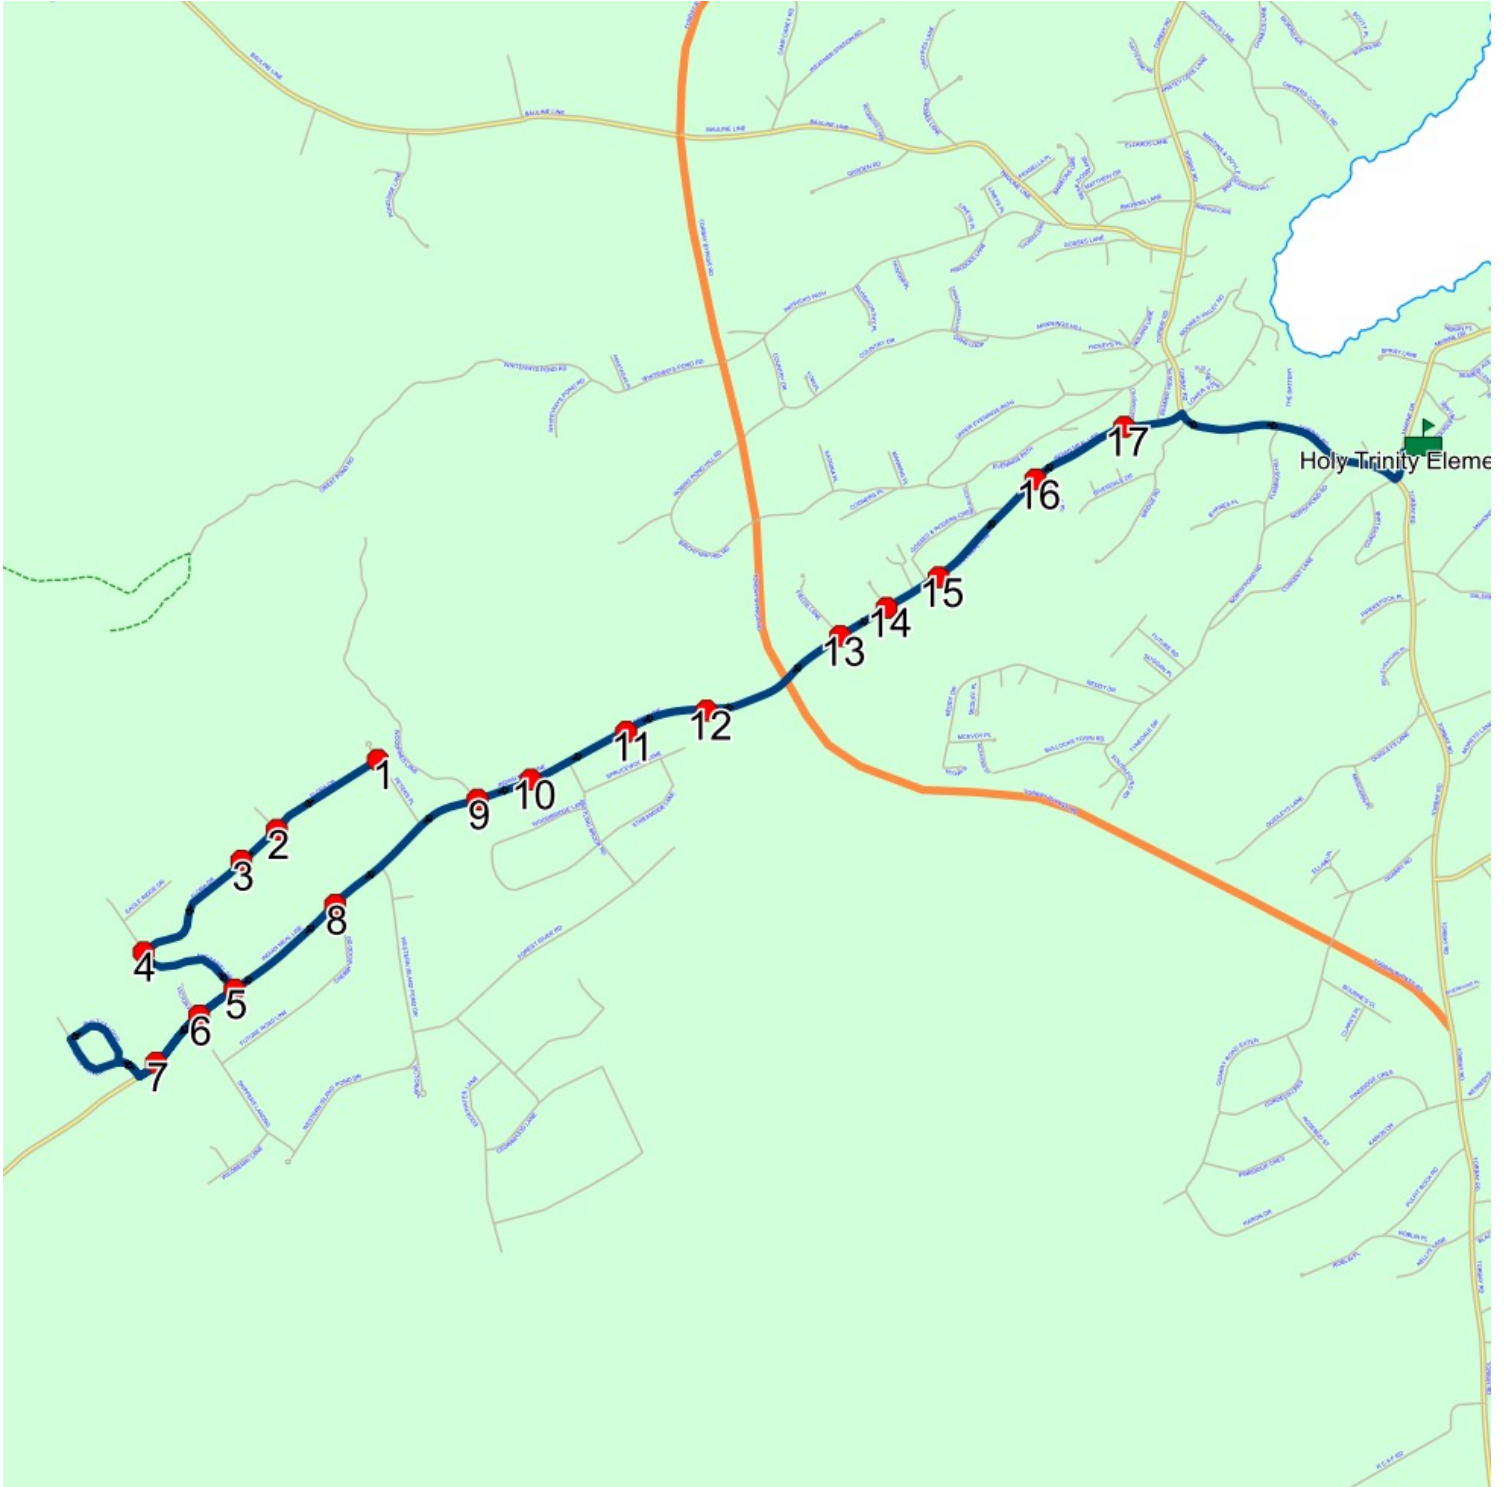

Route: 17-135-10 Run: 17-135-10B PM

## Route: 17-135-5 Run: 17-135-5B AM

Route: 17-135-5

Operator: Executive Taxi Ltd.

Vehicle: 17-135-5

Schools: Holy Trinity Elementary (367)

Run: 17-135-5B AM

Description: Red Bus

Schools: Holy Trinity Elementary

#	Arrival	Departure	Description
1	7:27 AM	7:28 AM	FLORA DR & PETERS PL
2	7:28 AM	7:29 AM	FLORA DR & SCENIC VIEW DR
3	7:29 AM	7:30 AM	15 FLORA DR
4	7:30 AM	7:31 AM	NATHANIEL DR & FLORA DR
5	7:32 AM	7:33 AM	INDIAN MEAL LINE & NATHANIEL DR
6		7:33 AM	INDIAN MEAL LINE & VICTOR PL
7		7:36 AM	596 INDIAN MEAL LINE
8		7:38 AM	INDIAN MEAL LINE & CHERRY WOOD DR
9	7:39 AM	7:40 AM	INDIAN MEAL LINE & WOODFINES LANE
10		7:40 AM	355 INDIAN MEAL LINE
11		7:41 AM	303 INDIAN MEAL LINE
12		7:42 AM	265 INDIAN MEAL LINE
13	7:43 AM	7:44 AM	INDIAN MEAL LINE & FIELDS LANE
14		7:44 AM	INDIAN MEAL LINE & CLEMENTS LANE
15		7:45 AM	154 INDIAN MEAL LINE; TORBAY; A1K
16	7:46 AM	7:47 AM	INDIAN MEAL LINE & RIVERVIEW PL
17	7:47 AM	7:48 AM	INDIAN MEAL LINE
18	7:50 AM	7:53 AM	Holy Trinity Elementary

Route: 17-135-5 Run: 17-135-5B AM