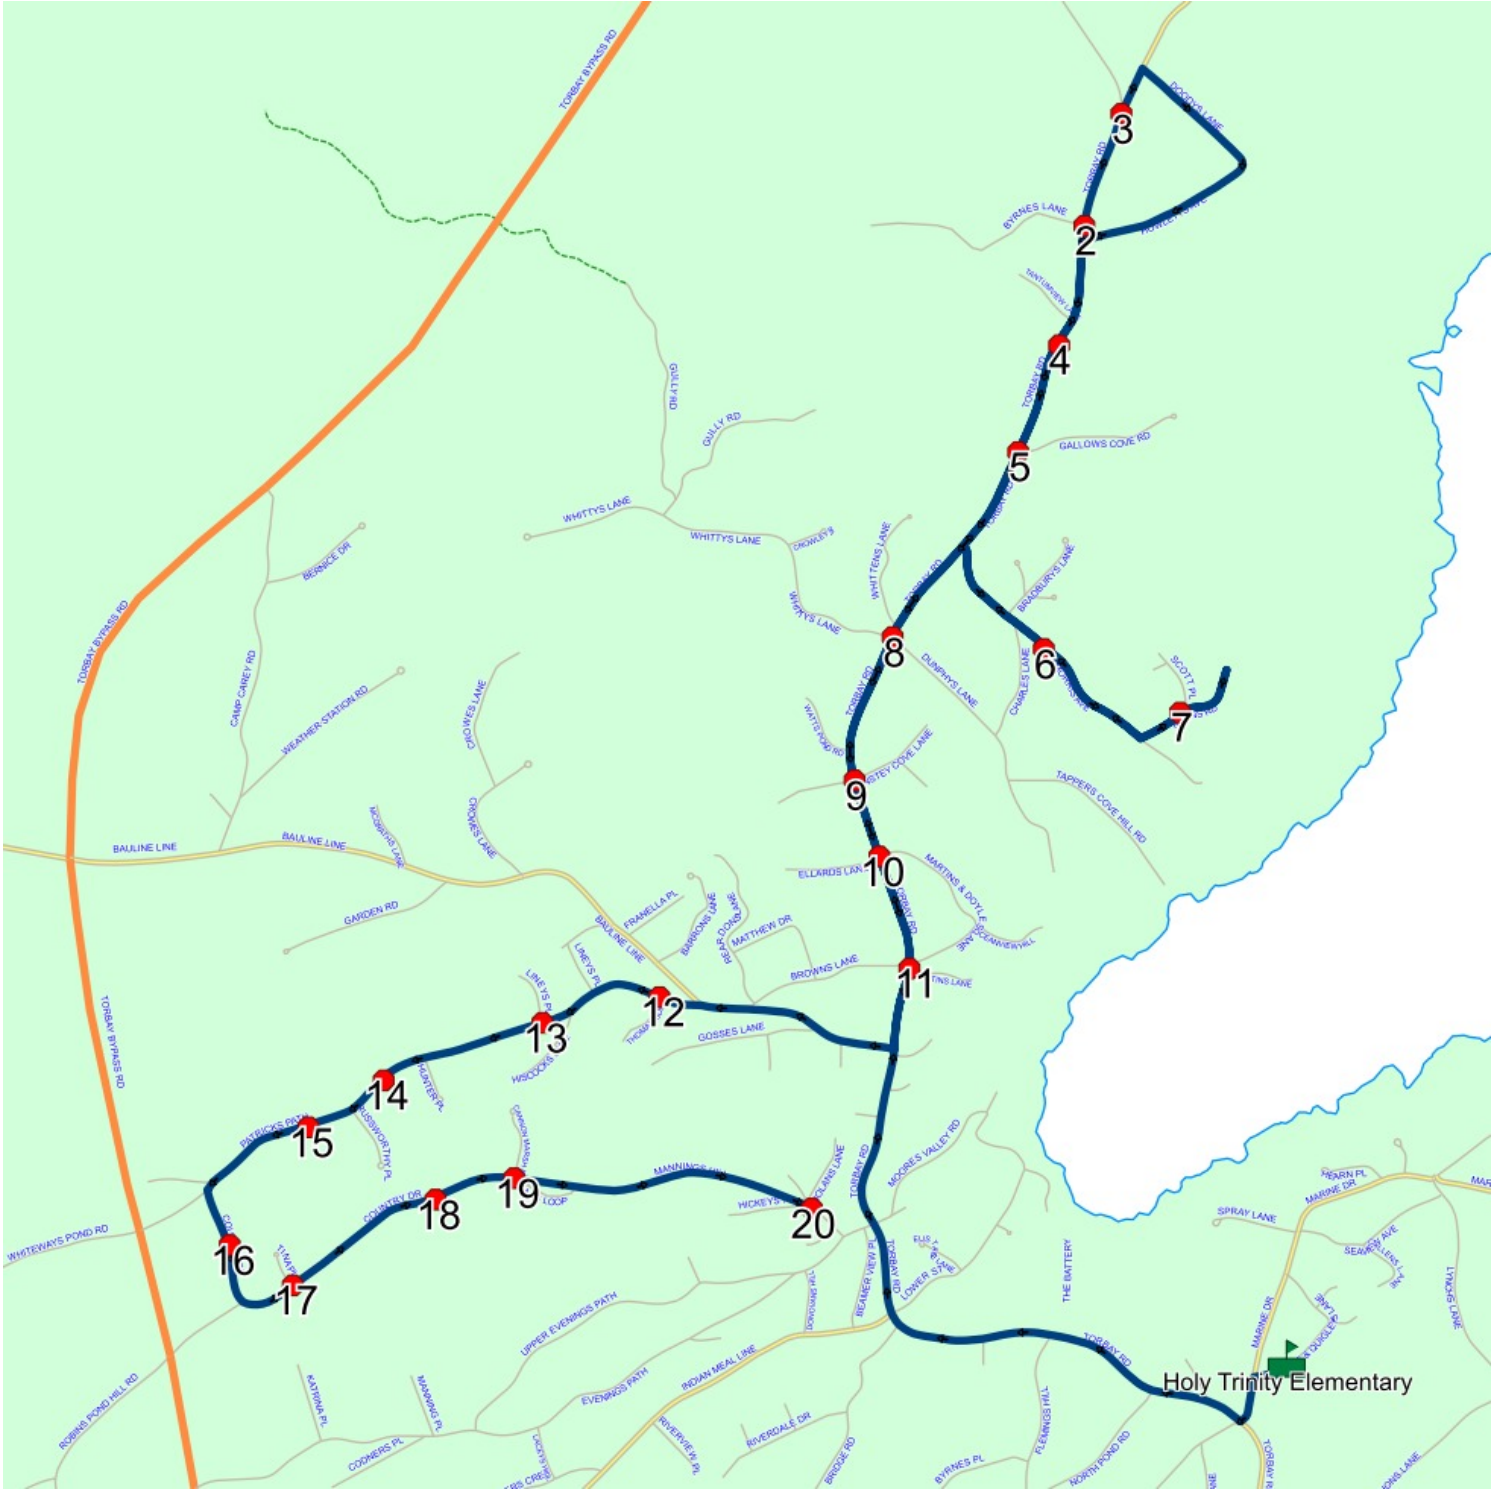

Route: 17-135-8 Run: 17-135-8B PM

Route: 17-135-8

Operator: Executive Taxi Ltd.

Vehicle: 17-135-8

Description:

Schools: Holy Trinity Elementary (367)

Run: 17-135-8B PM

Description: Blue Bus

Schools: Holy Trinity Elementary

#	Arrival	Departure	Description
1	2:00 PM	2:15 PM	Holy Trinity Elementary
2	2:19 PM	2:20 PM	TORBAY RD & BYRNES LANE
3	2:20 PM	2:21 PM	TORBAY RD & WINDGAP RD
4	2:22 PM		1680 TORBAY RD
5	2:23 PM		TORBAY RD & GALLOWS COVE RD
6	2:24 PM		42 MORRIS AVE
7	2:28 PM		7 RYANS RD
8	2:30 PM	2:31 PM	TORBAY RD & DUNPHYS LANE
9	2:31 PM	2:32 PM	TORBAY RD & ANSTEY COVE LANE
10	2:32 PM		TORBAY RD & MARTINS & DOYLES LANE
11	2:32 PM	2:33 PM	TORBAY RD & MARTINS LANE
12	2:34 PM		PATRICKS PATH & THOMAS GDNS
13	2:35 PM		PATRICKS PATH & LINEYS PL
14	2:36 PM		105 PATRICKS PATH
15	2:37 PM		152 PATRICKS PATH
16	2:38 PM	2:39 PM	206 COUNTRY DR
17	2:39 PM		COUNTRY DR & TINA PL
18	2:40 PM		111 COUNTRY DR
19	2:40 PM		COUNTRY DR & CANNON MARSH RD
20	2:41 PM	2:42 PM	SHEAS LANE; TORBAY & MANNINGS HILL; TORBAY

Route: 17-135-8 Run: 17-135-8B PM