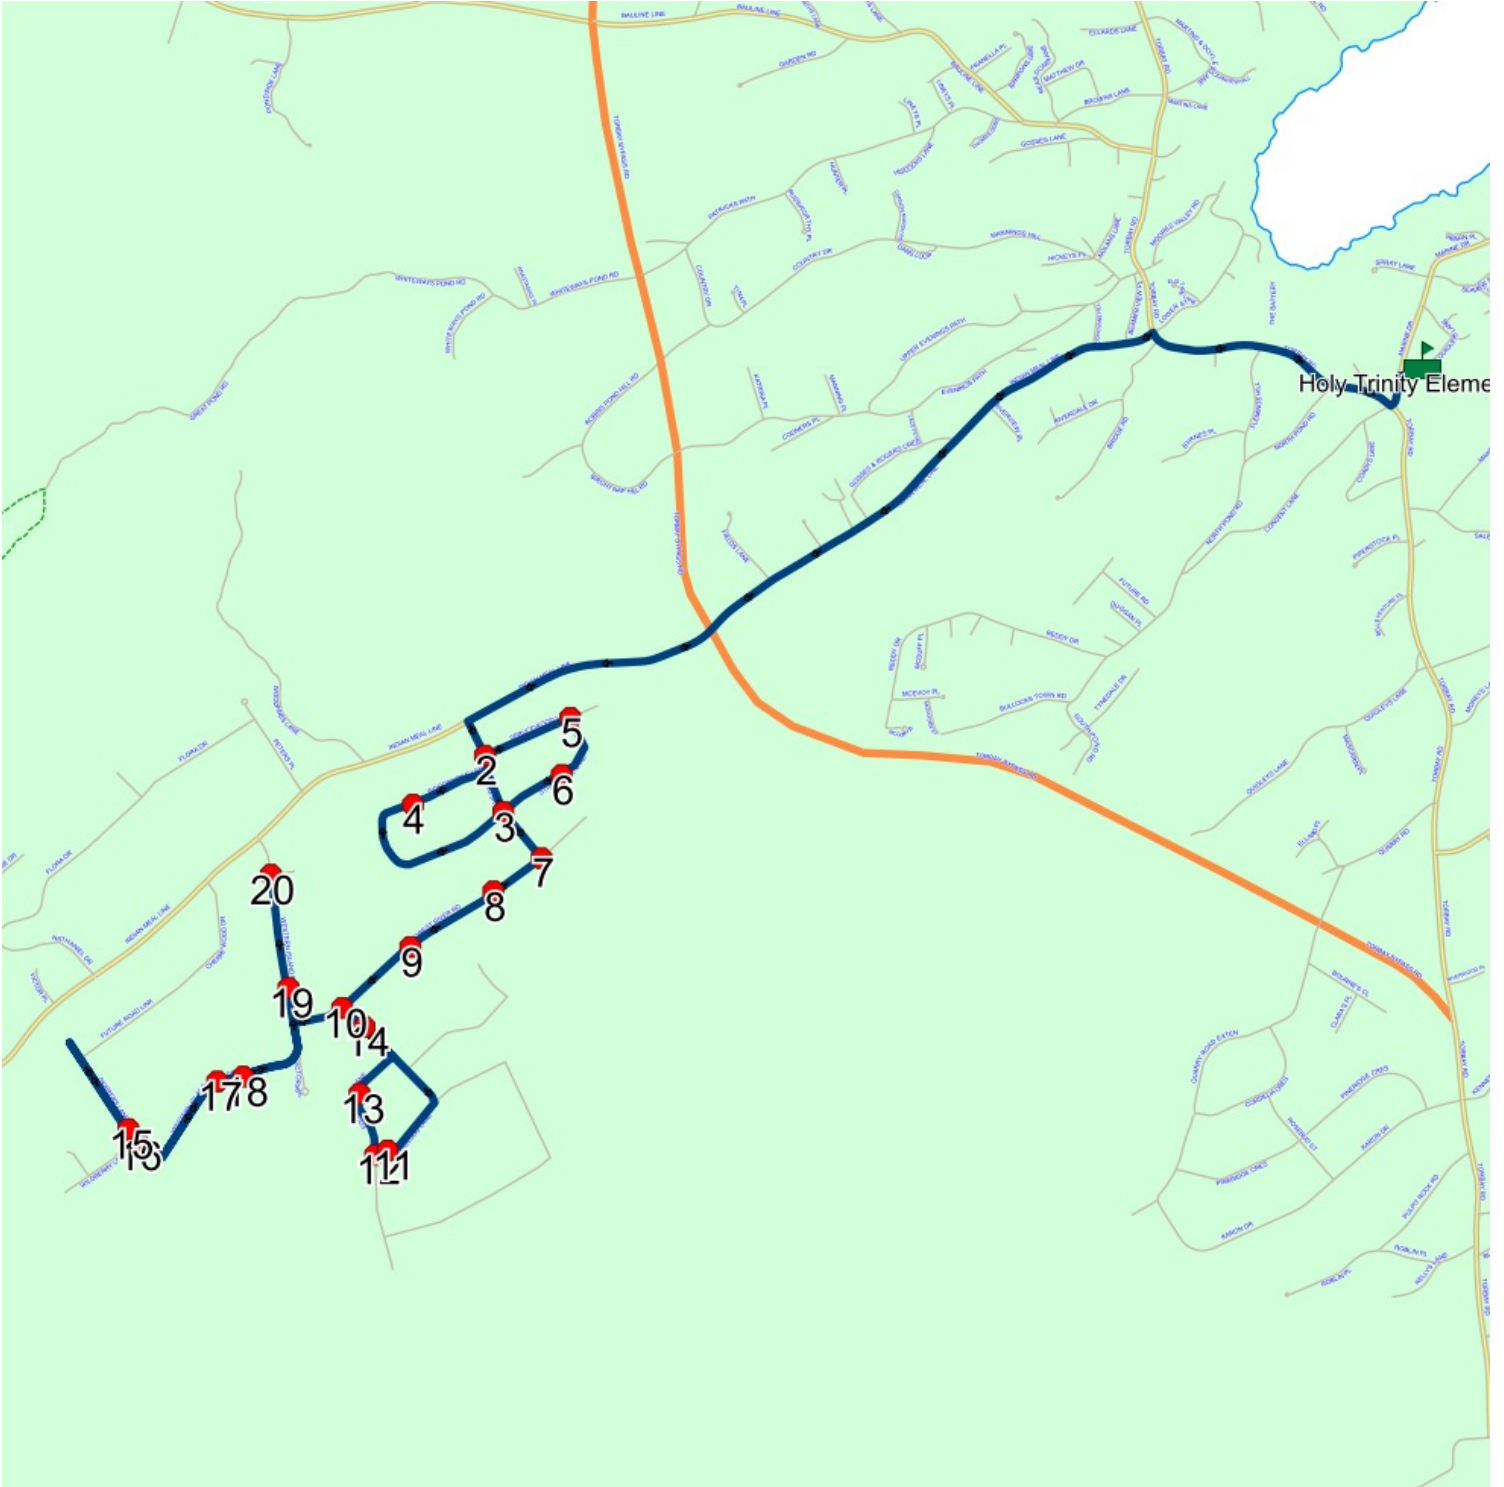

Route: 17-135-6 Run: 17-135-6B AM

## Route: 17-135-6 Run: 17-135-6B PM

Route: 17-135-6

Operator: Executive Taxi Ltd.

Vehicle: 17-135-6

Schools: Holy Trinity Elementary (367)

Run: 17-135-6B PM

Description: Purple Bus

Schools: Holy Trinity Elementary

#	Arrival	Departure	Description
1	1:55 PM	2:15 PM	Holy Trinity Elementary
2	2:22 PM	2:23 PM	RATTLING BROOK RD & SPRUCEWOOD LANE
3	2:23 PM	2:24 PM	RATTLING BROOK RD & STREAMSIDE LANE
4	2:25 PM	2:26 PM	14 WOODBRIDGE LANE
5	2:27 PM	2:28 PM	STREAMSIDE LANE & SPRUCEWOOD LANE
6	2:28 PM	2:29 PM	10 STREAMSIDE LANE
7	2:30 PM		FOREST RIVER RD & RATTLING BROOK RD
8	2:31 PM		33 FOREST RIVER RD
9	2:32 PM		22 FOREST RIVER RD
10	2:33 PM		FOREST RIVER RD & CAPTAIN MATTHEW DAVIS DR
11	2:35 PM		3 CEDARWOOD LANE
12	2:35 PM	2:36 PM	EDGEWATER LANE; TORBAY & CEDARWOOD LANE; TORBAY
13	2:37 PM		10 EDGEWATER LANE
14	2:38 PM		5 CAPTAIN MATTHEW DAVIS DR
15	2:41 PM	2:42 PM	19 SKIPPERS LANDING
16	2:45 PM	2:46 PM	5 SKIPPERS LANDING
17	2:46 PM	2:47 PM	70 WESTERN ISLAND POND DR
18	2:47 PM	2:48 PM	61 WESTERN ISLAND POND DR
19	2:48 PM	2:49 PM	35 WESTERN ISLAND POND DR
20	2:49 PM	2:50 PM	WESTERN ISLAND POND DR & CONCEPTAS PL

Route: 17-135-6 Run: 17-135-6B PM