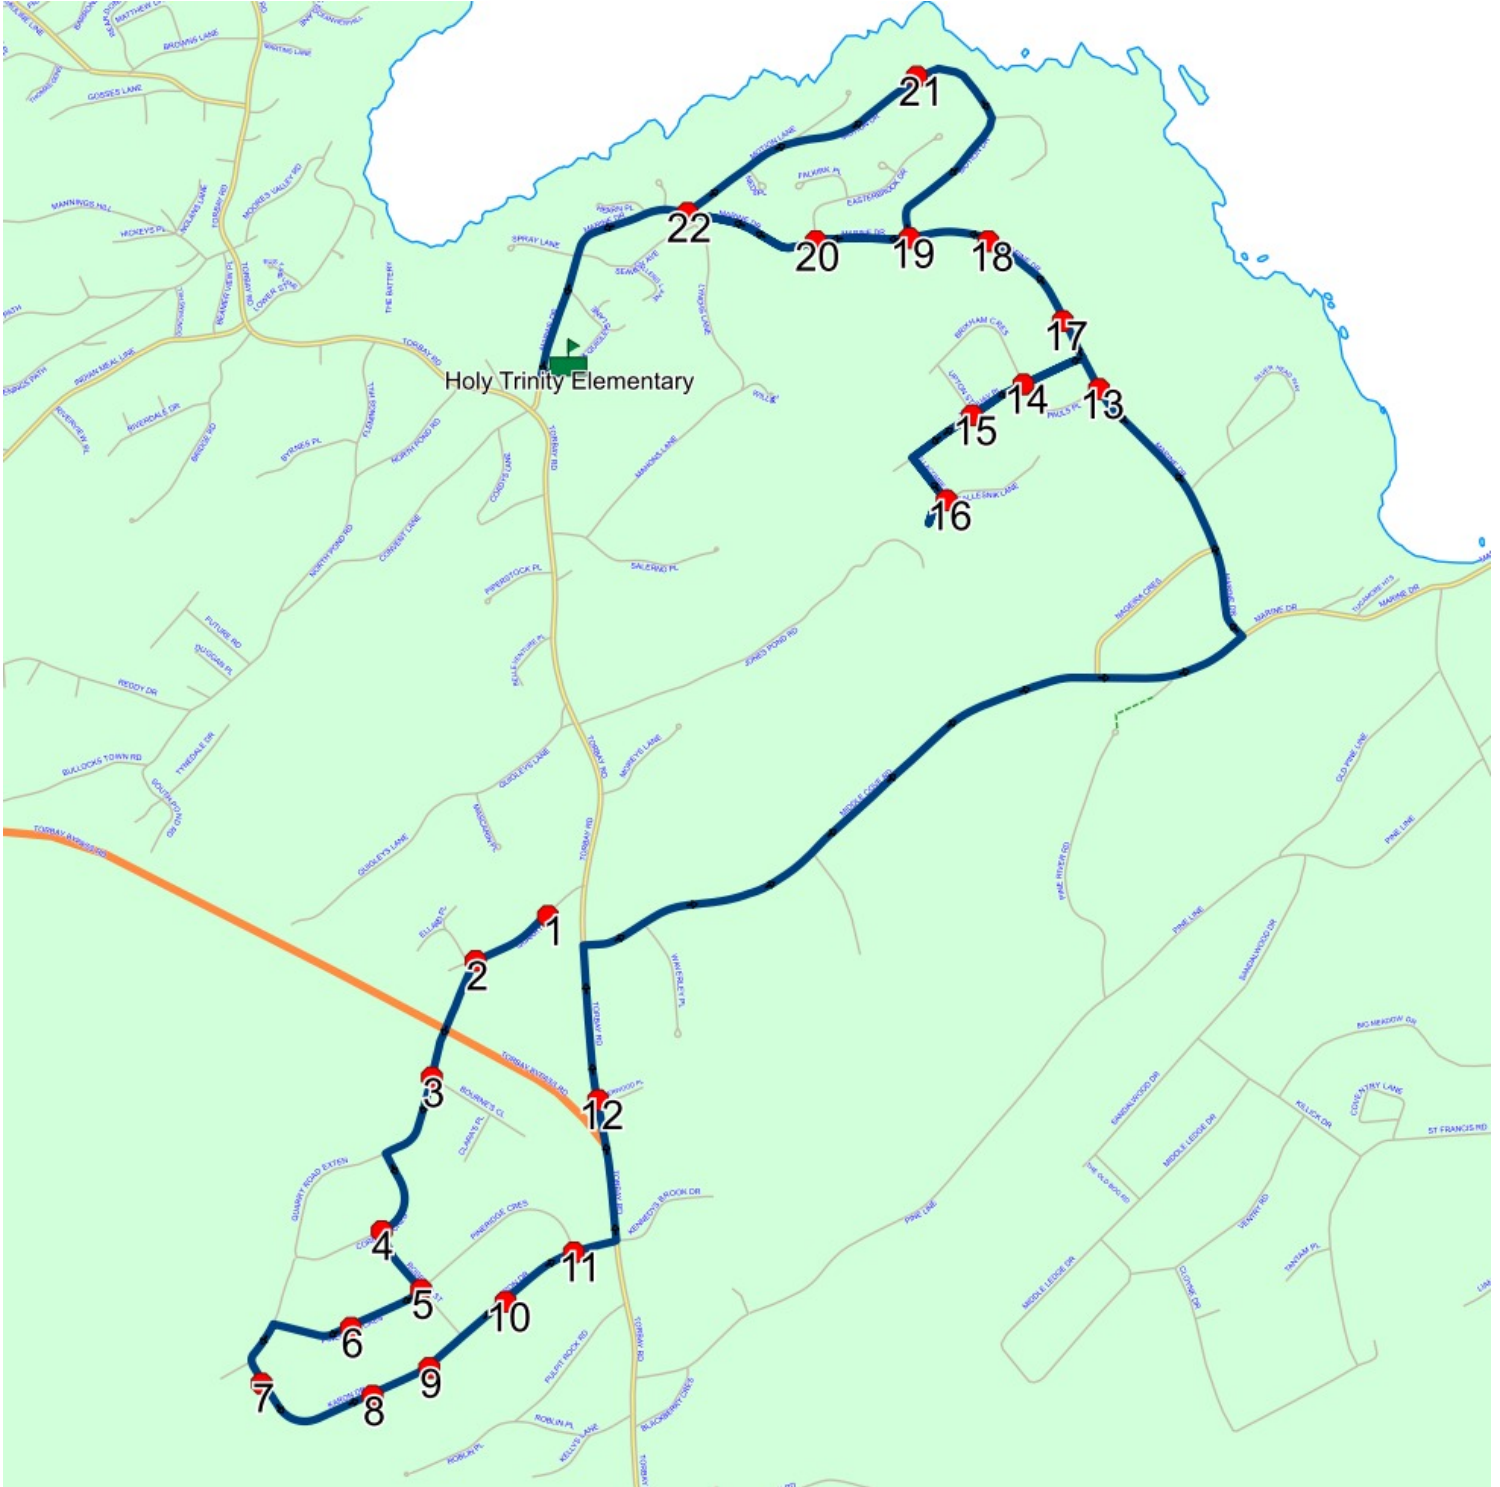

## Route: 17-135-10 Run: 17-135-10B AM

Route: 17-135-10

Operator: Executive Taxi Ltd.

Vehicle: 17-135-10

Description:

Schools: Holy Trinity Elementary (367)

Run: 17-135-10B AM

Description: Green Bus

Schools: Holy Trinity Elementary

#	Arrival	Departure	Description
1		7:17 AM	13 QUARRY RD : 2027-01-31
2		7:17 AM	QUARRY RD & ELLARD PL
3	7:18 AM	7:19 AM	QUARRY ROAD EXTEN & BOURNE'S CL
4		7:20 AM	CORDELIA CRES & ROSEBUD ST
5		7:21 AM	PINERIDGE CRES & ROSEBUD ST
6		7:22 AM	63 PINERIDGE CRES
7		7:23 AM	113 KARON DR
8		7:24 AM	75 KARON DR
9		7:25 AM	57 KARON DR
10		7:25 AM	29 KARON DR
11		7:26 AM	KARON DR & PINERIDGE CRES
12		7:27 AM	TORBAY RD & RIVERWOOD PL
13		7:32 AM	MARINE DR & PAULS PL
14		7:32 AM	TORQUAY PL; TORBAY & BRIXHAM CRES; TORBAY
15		7:33 AM	TORQUAY PL; TORBAY & UPTON ST; TORBAY
16		7:34 AM	ELLACOMBE PL & SALLESNIK LANE
17		7:40 AM	254 MARINE DR
18		7:40 AM	214 MARINE DR
19		7:41 AM	MARINE DR & MOTION DR
20	7:41 AM	7:42 AM	MARINE DR; TORBAY & EASTERBROOK DR; TORBAY
21		7:44 AM	45 MOTION DR; TORBAY; A1K
22	7:47 AM	7:48 AM	MARINE DR; TORBAY & LYNCHS LANE; TORBAY
23	7:50 AM	7:53 AM	Holy Trinity Elementary

Route: 17-135-10 Run: 17-135-10B AM