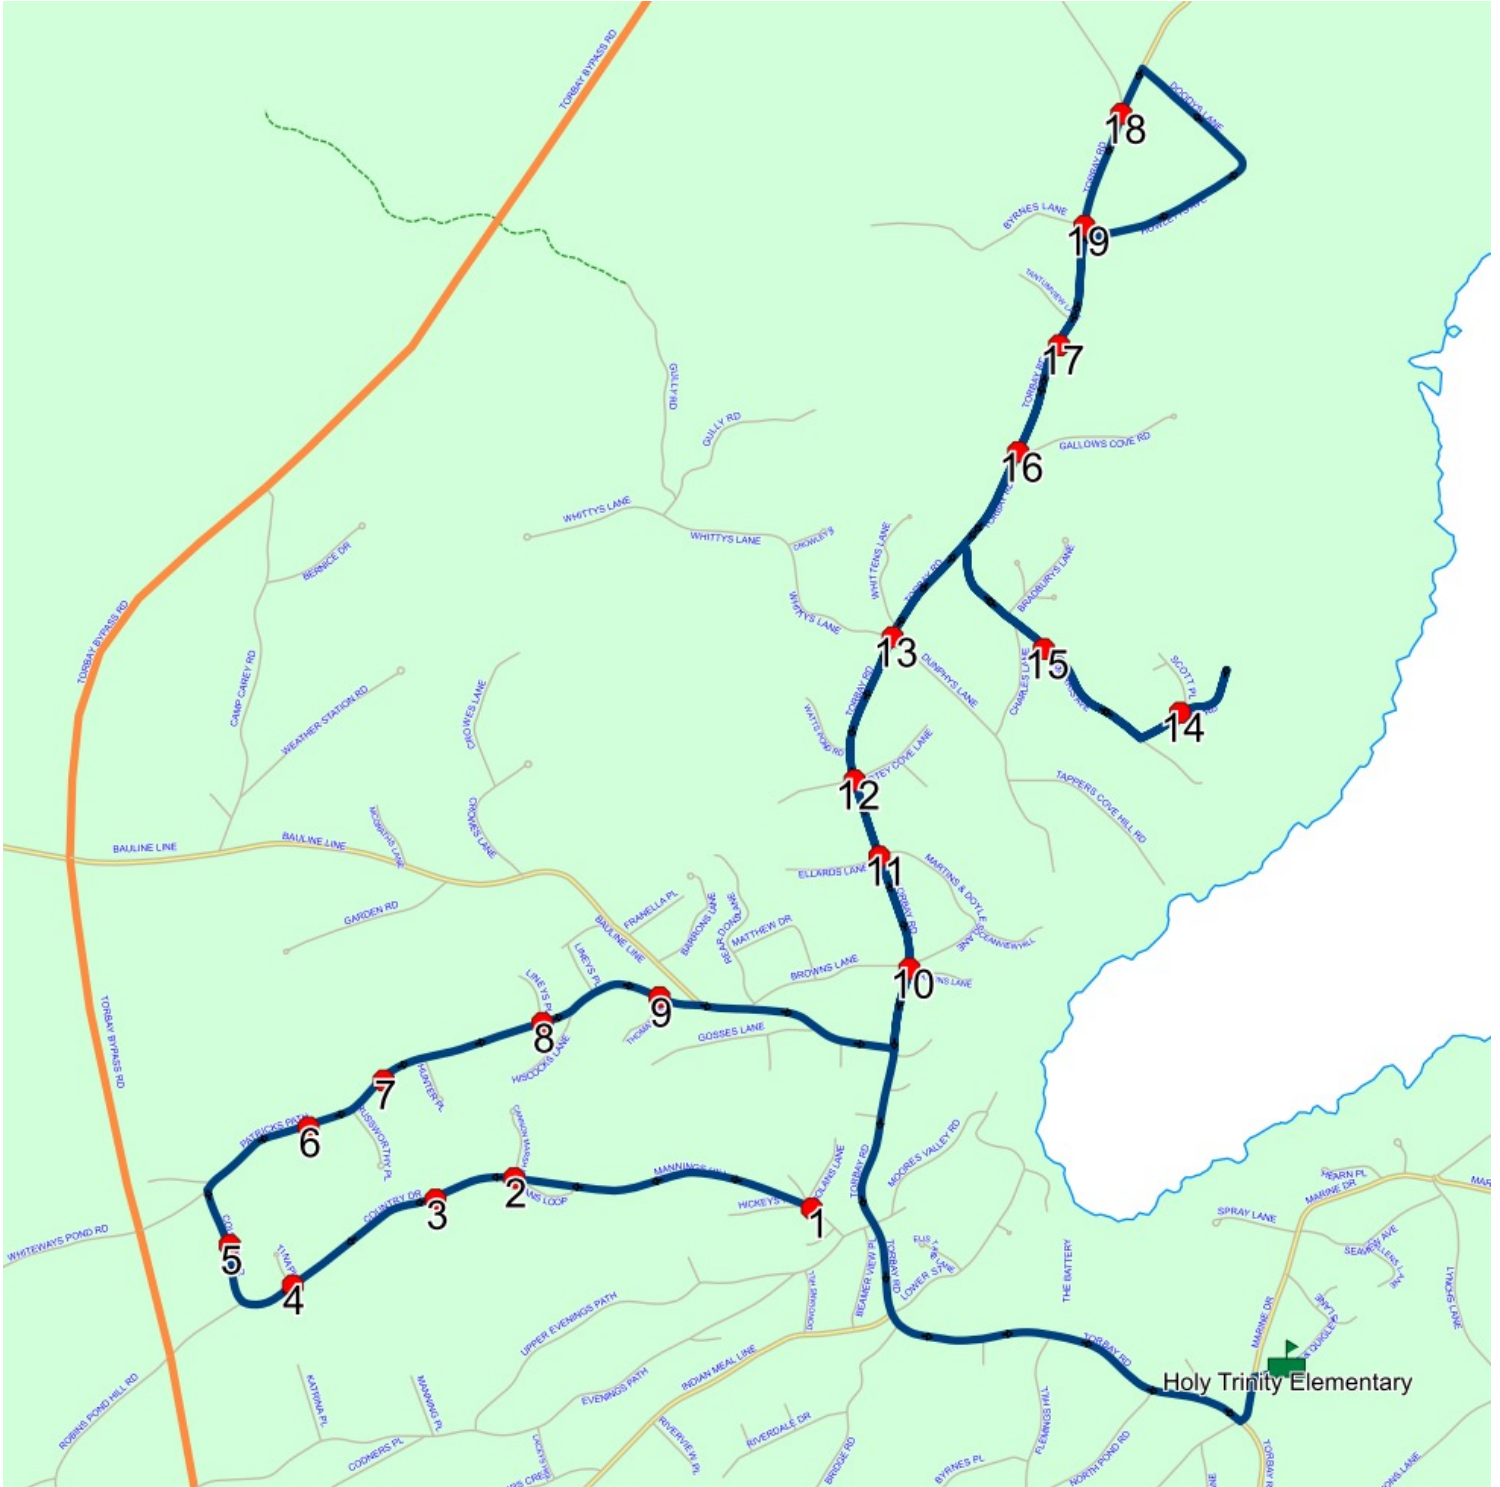

Route: 17-135-8 Run: 17-135-8B AM

Route: 17-135-8

Operator: Executive Taxi Ltd.

Vehicle: 17-135-8

Description:

Schools: Holy Trinity Elementary (367)

Run: 17-135-8B AM

Description: Blue Bus

Schools: Holy Trinity Elementary

#	Arrival	Departure	Description
1		7:26 AM	SHEAS LANE; TORBAY & MANNINGS HILL; TORBAY
2		7:27 AM	COUNTRY DR & CANNON MARSH RD
3		7:27 AM	111 COUNTRY DR
4		7:28 AM	COUNTRY DR & TINA PL
5	7:28 AM	7:29 AM	206 COUNTRY DR
6	7:29 AM	7:30 AM	152 PATRICKS PATH
7	7:30 AM	7:31 AM	105 PATRICKS PATH
8	7:31 AM	7:32 AM	PATRICKS PATH & LINEYS PL
9		7:32 AM	PATRICKS PATH & THOMAS GDNS
10		7:34 AM	TORBAY RD & MARTINS LANE
11		7:34 AM	TORBAY RD & MARTINS & DOYLES LANE
12	7:34 AM	7:35 AM	TORBAY RD & ANSTEY COVE LANE
13	7:35 AM	7:36 AM	TORBAY RD & DUNPHYS LANE
14		7:38 AM	7 RYANS RD
15	7:41 AM	7:42 AM	42 MORRIS AVE
16		7:43 AM	TORBAY RD & GALLOWS COVE RD
17		7:43 AM	1680 TORBAY RD
18		7:45 AM	TORBAY RD & WINDGAP RD
19	7:45 AM	7:46 AM	TORBAY RD & BYRNES LANE
20	7:50 AM	7:52 AM	Holy Trinity Elementary

Route: 17-135-8 Run: 17-135-8B AM