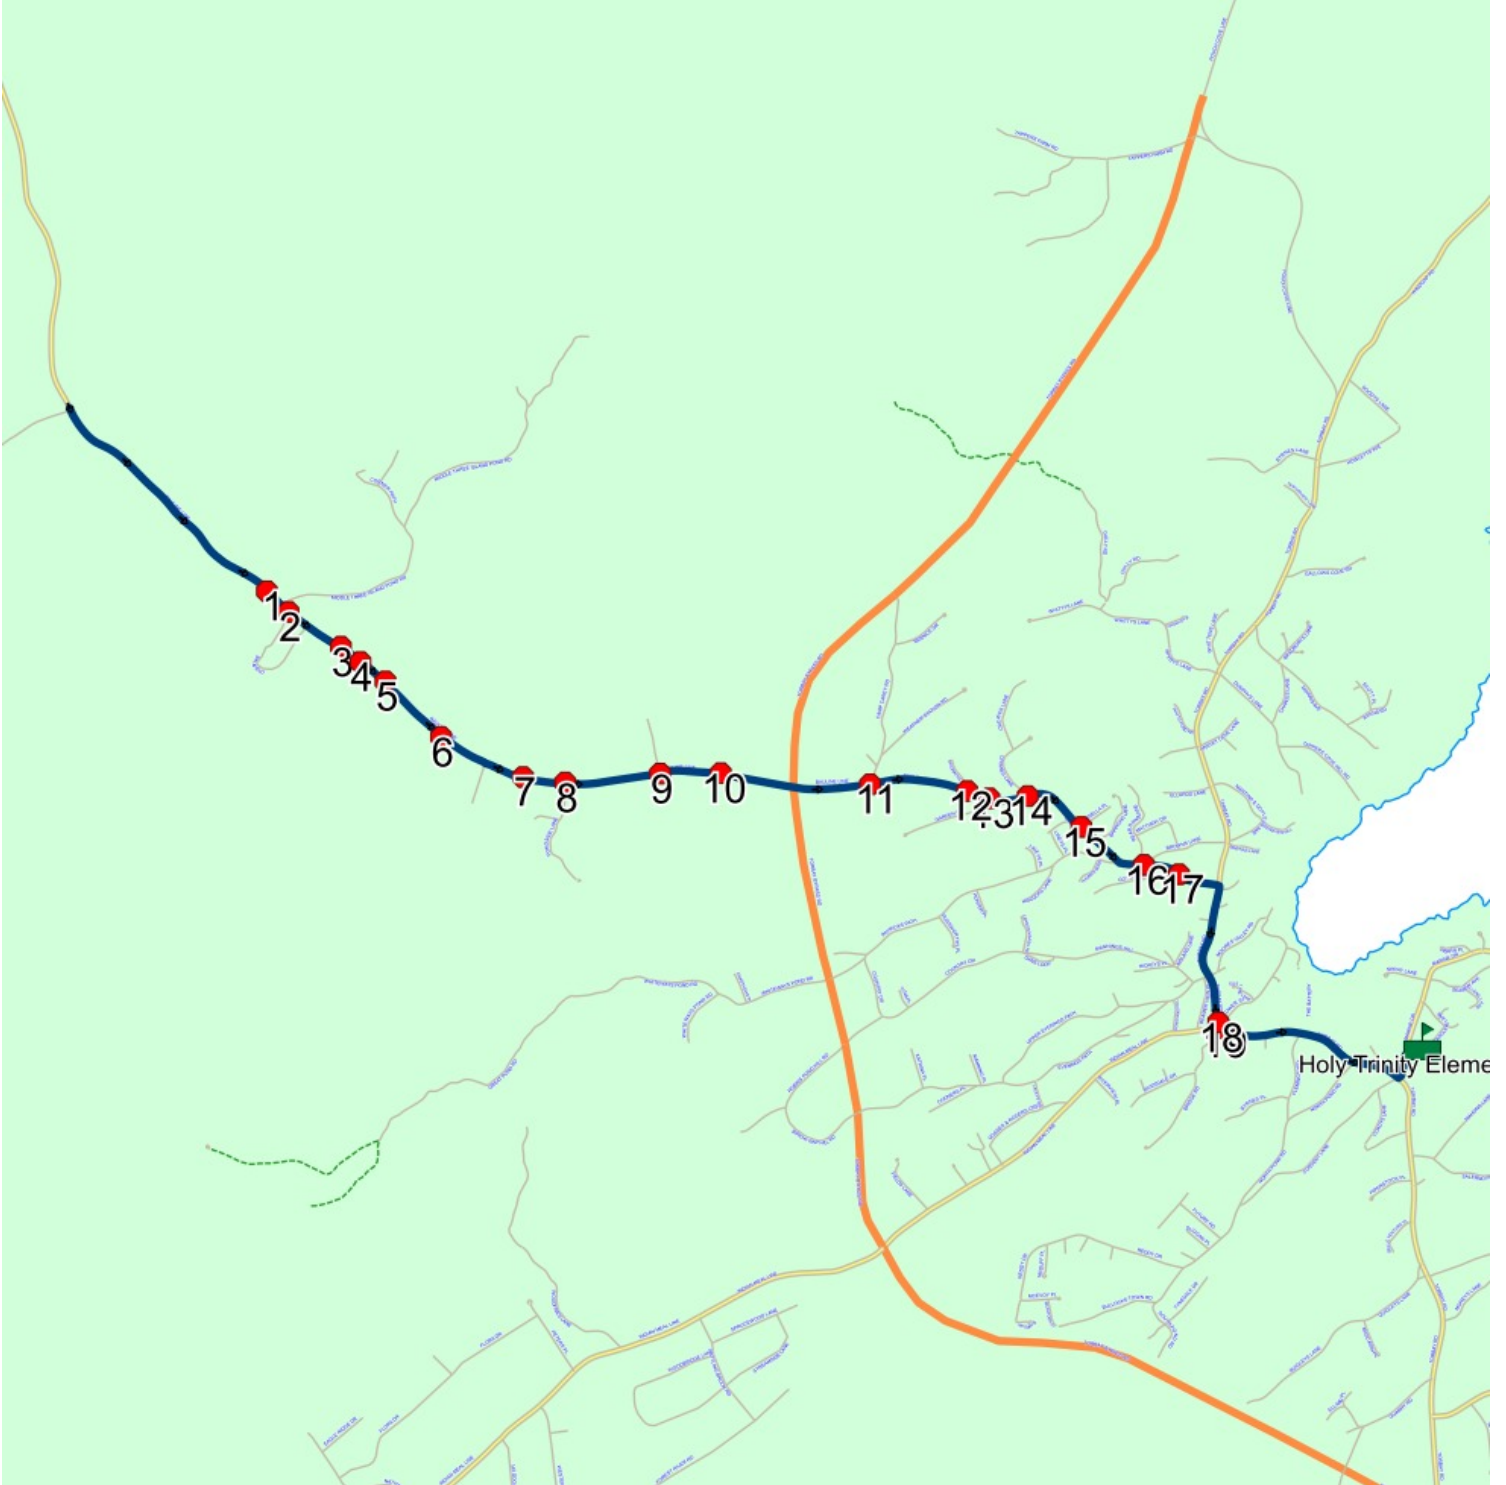

Route: 17-135-7 Run: 17-135-7B AM

Route: 17-135-7

Operator: Executive Taxi Ltd.

Vehicle: 17-135-7

Schools: Holy Trinity Elementary (367)

Run: 17-135-7B AM

Description: Brown Bus

Schools: Holy Trinity Elementary

#	Arrival	Departure	Description
1		7:35 AM	603 BAULINE LINE; TORBAY; A1K
2		7:35 AM	BAULINE LINE & UPPER THREE CORNER POND PARK
3	7:35 AM	7:36 AM	494 BAULINE LINE
4		7:36 AM	475 BAULINE LINE
5		7:36 AM	450 BAULINE LINE
6		7:37 AM	387 BAULINE LINE
7		7:38 AM	334 BAULINE LINE
8		7:38 AM	318 BAULINE LINE; TORBAY; A1K
9		7:39 AM	BAULINE LINE & MARY MANNING PL
10		7:40 AM	290 BAULINE LINE
11		7:41 AM	BAULINE LINE & BUCKLEYS HILL
12		7:42 AM	BAULINE LINE; TORBAY & MCGRATHS LANE; TORBAY
13	7:42 AM	7:43 AM	BAULINE LINE & GARDEN RD
14		7:43 AM	BAULINE LINE & CROWES LANE
15		7:44 AM	BAULINE LINE & FRANELLA PL
16	7:45 AM	7:46 AM	BAULINE LINE & BROWNS LANE
17		7:46 AM	BAULINE LINE & GOSSES LANE
18	7:47 AM	7:48 AM	TORBAY RD; TORBAY & LOWER ST; TORBAY
19		7:48 AM	BRIDGE RD & TORBAY RD
20	7:50 AM	7:52 AM	Holy Trinity Elementary

Route: 17-135-7 Run: 17-135-7B AM