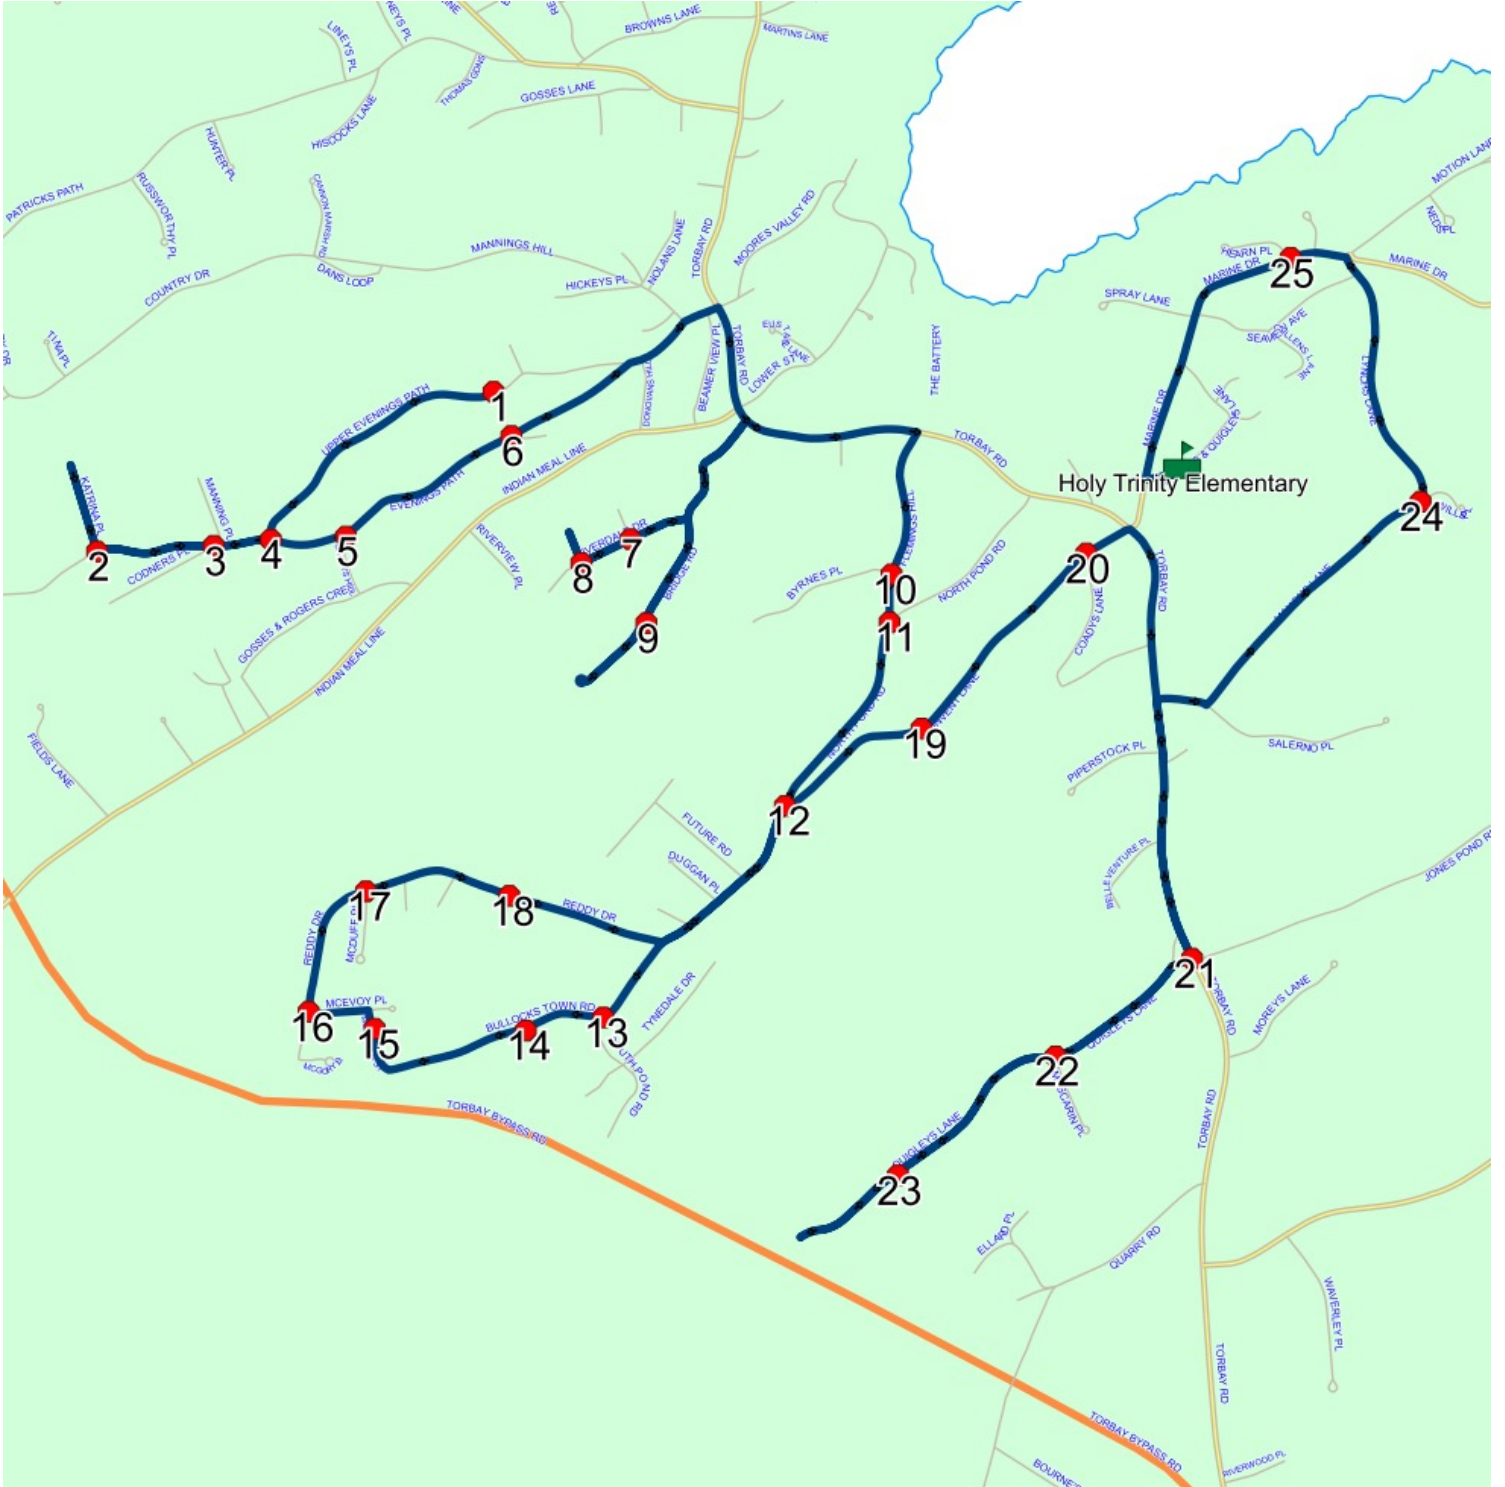

Route: 17-135-9 Run: 17-135-9B AM

Route: 17-135-9

Operator: Executive Taxi Ltd.

Vehicle: 17-135-9

Description:

Schools: Holy Trinity Elementary (367)

Run: 17-135-9B AM

Schools: Holy Trinity Elementary

#	Arrival	Departure	Description
1	7:05 AM	7:06 AM	50 UPPER EVENINGS PATH
2		7:07 AM	BIRCHY NAP HILL RD & KATRINA PL
3	7:11 AM	7:12 AM	BIRCHY NAP HILL RD & CODNERS PL
4		7:12 AM	EVENINGS PATH & UPPER EVENINGS PATH
5		7:13 AM	101 EVENINGS PATH
6	7:13 AM	7:14 AM	EVENINGS PATH & TEXAS PL
7	7:16 AM	7:17 AM	RIVERDALE DR; TORBAY & RIVERBANK PL; TORBAY
8		7:17 AM	RIVERDALE DR; TORBAY & RIVERBEND PL; TORBAY
9		7:22 AM	61 BRIDGE RD; TORBAY
10		7:24 AM	FLEMINGS HILL; TORBAY & BYRNES PL; TORBAY
11		7:25 AM	NORTH POND RD; TORBAY & FLEMINGS HILL; TORBAY
12		7:26 AM	CONVENT LANE; TORBAY & NORTH POND RD; TORBAY
13		7:27 AM	BULLOCKS TOWN RD & SOUTH POND RD
14		7:28 AM	15 BULLOCKS TOWN RD
15	7:28 AM	7:29 AM	3 MCFAYDEN ST
16	7:29 AM	7:30 AM	REDDY DR & MCEVOY PL
17	7:30 AM	7:31 AM	REDDY DR & MCDUFF PL
18	7:31 AM	7:32 AM	REDDY DR & MCARTHUR PL
19		7:34 AM	CONVENT LANE
20	7:35 AM	7:36 AM	CONVENT LANE; TORBAY & COADYS LANE; TORBAY
21		7:37 AM	TORBAY RD; TORBAY & QUIGLEYS LANE; TORBAY
22		7:38 AM	QUIGLEYS LANE; TORBAY & MASCARIN PL; TORBAY
23		7:42 AM	95 QUIGLEYS LANE
24		7:46 AM	WILLS PL; TORBAY & LYNCHS LANE; TORBAY
25		7:48 AM	MARINE DR; TORBAY & HEARN PL; TORBAY
26	7:50 AM	7:53 AM	Holy Trinity Elementary

Effective: 2024-09-23

Effective: 2024-09-23

Route: 17-135-9 Run: 17-135-9B AM