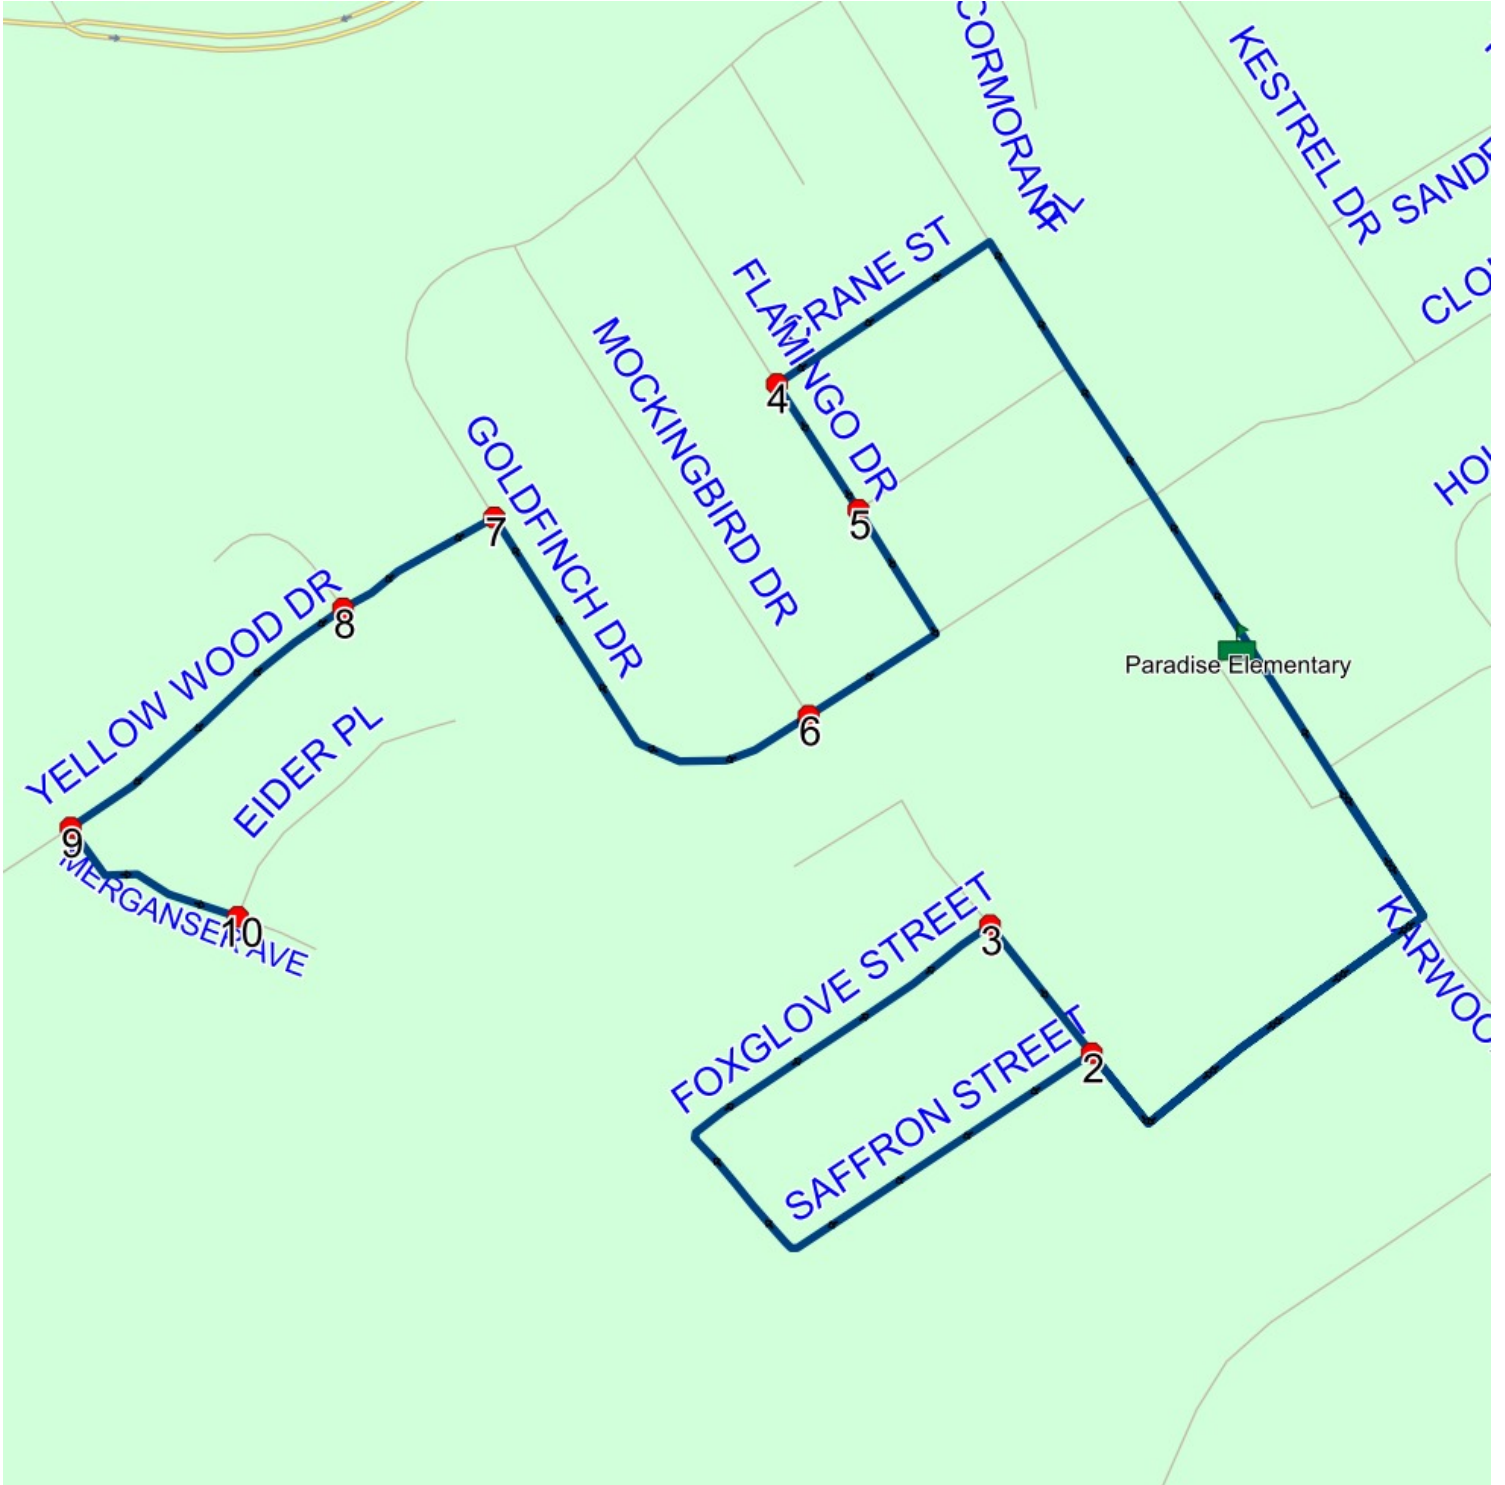

Schools: Paradise Elementary

: 2024-06-30

#	Arrival	Departure	Description
1		7:37 AM	EIDER PL; PARADISE & MERGANSER AVE; PARADISE
2		7:38 AM	YELLOW WOOD DR; PARADISE & MERGANSER AVE; PARADISE
3		7:39 AM	YELLOW WOOD DR; PARADISE & MARY ANN PL; PARADISE
4	7:39 AM	7:40 AM	GOLDFINCH DR; PARADISE & YELLOW WOOD DR; PARADISE
5		7:41 AM	GOLDFINCH DR; PARADISE & MOCKINGBIRD DR; PARADISE
6	7:42 AM	7:43 AM	HUMMINGBIRD RD; PARADISE & FLAMINGO DR; PARADISE
7		7:43 AM	CRANE ST; PARADISE & FLAMINGO DR; PARADISE
8		7:47 AM	SILVER BIRCH CRES; PARADISE & FOXGLOVE STREET; PARADISE
9		7:48 AM	SILVER BIRCH CRES; PARADISE & SAFFRON STREET; PARADISE
10	7:50 AM	7:53 AM	Paradise Elementary Driveway

Route: 17-130-14 Run: 17-130-14A AM

Route: 17-130-7 Run: 17-130-7A PM

Route: 17-130-7

Operator: Executive Taxi Ltd.

Vehicle: 17-130-7

Description:

Schools: Paradise Elementary (319)

Run: 17-130-7A PM

Schools: Paradise Elementary

#	Arrival	Departure	Description
1	2:22 PM	2:25 PM	Paradise Elementary Driveway
2	2:26 PM	2:27 PM	SILVER BIRCH CRES; PARADISE & SAFFRON STREET; PARADISE
3	2:28 PM	2:29 PM	SILVER BIRCH CRES; PARADISE & FOXGLOVE STREET; PARADISE
4	2:32 PM		CRANE ST; PARADISE & FLAMINGO DR; PARADISE
5	2:33 PM	2:34 PM	HUMMINGBIRD RD; PARADISE & FLAMINGO DR; PARADISE
6	2:34 PM	2:35 PM	GOLDFINCH DR; PARADISE & MOCKINGBIRD DR; PARADISE
7	2:35 PM	2:36 PM	GOLDFINCH DR; PARADISE & YELLOW WOOD DR; PARADISE
8	2:36 PM	2:37 PM	YELLOW WOOD DR; PARADISE & MARY ANN PL; PARADISE
9	2:37 PM	2:38 PM	YELLOW WOOD DR; PARADISE & MERGANSER AVE; PARADISE
10	2:39 PM		EIDER PL; PARADISE & MERGANSER AVE; PARADISE

Route: 17-130-7 Run: 17-130-7A PM

Route: 17-130-8 Run: 17-130-8A AM

Route: 17-130-8

Operator: Executive Taxi Ltd.

Vehicle: 17-130-8

Description:

Schools: Paradise Elementary (319)

Run: 17-130-8A AM