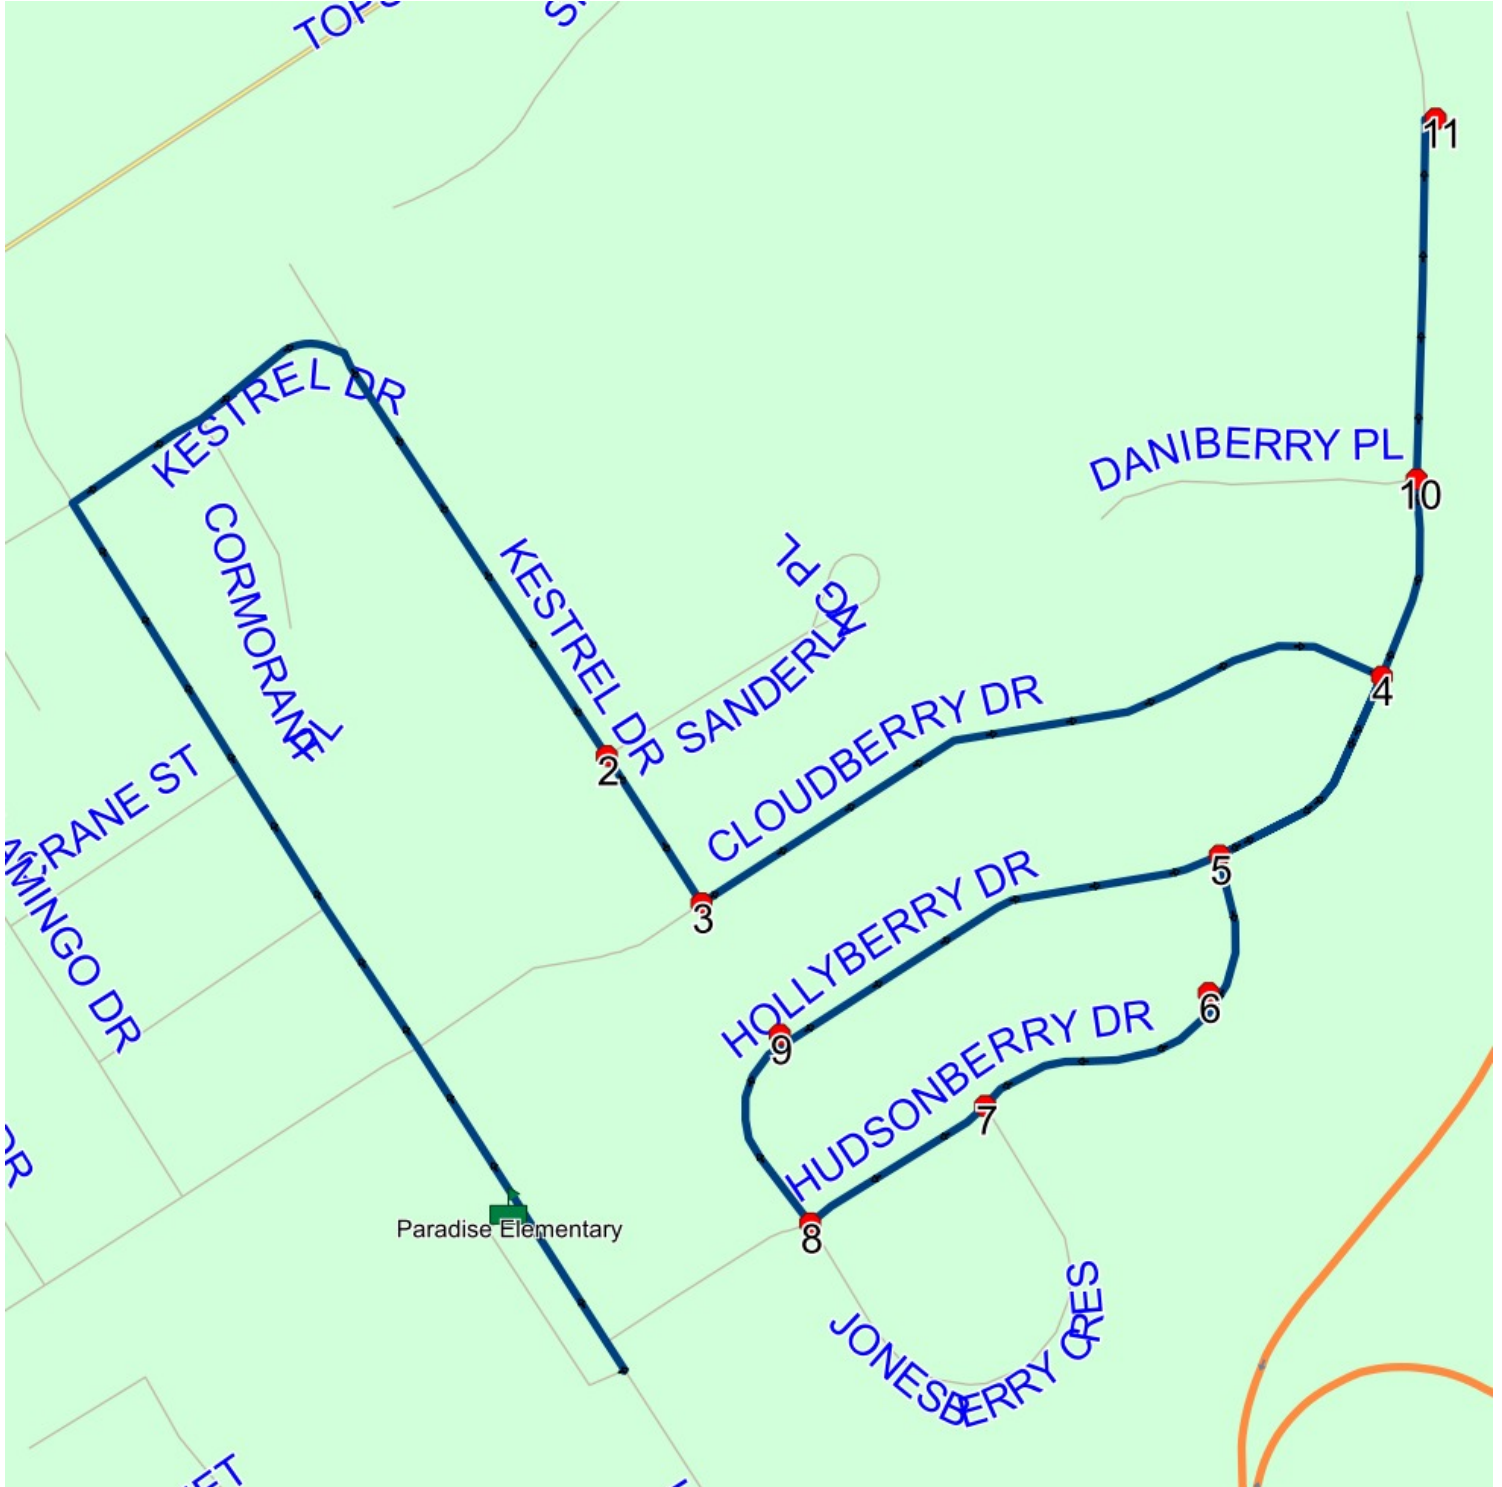

Route: 17-130-8 Run: 17-130-8A PM

Route: 17-130-8

Operator: Executive Taxi Ltd.

Vehicle: 17-130-8

Description:

Schools: Paradise Elementary (319)

Run: 17-130-8A PM

Schools: Paradise Elementary

#	Arrival	Departure	Description	
1	2:10 PM	2:25 PM	Paradise Elementary Driveway	: 2026-06-30
2	2:27 PM	2:28 PM	SANDERLING PL; PARADISE & KESTREL DR; PARADISE	
3	2:28 PM	2:29 PM	CLOUDBERRY DR; PARADISE & KESTREL DR; PARADISE	
4	2:30 PM		HOLLYBERRY DR; PARADISE & CLOUDBERRY DR; PARADISE	
5	2:31 PM		HOLLYBERRY DR; PARADISE & HUDSONBERRY DR; PARADISE	
6	2:32 PM	2:33 PM	21 HUDSONBERRY DR; PARADISE; A1L	
7	2:33 PM		HUDSONBERRY DR; PARADISE & JONESBERRY CRES; PARADISE	
8	2:34 PM		HUDSONBERRY DR; PARADISE & HOLLYBERRY DR; PARADISE	
9	2:35 PM	2:36 PM	15 HOLLYBERRY DR; PARADISE; A1L	
10	2:36 PM	2:37 PM	HOLLYBERRY DR; PARADISE & DANIBERRY PL; PARADISE	
11	2:37 PM	2:38 PM	90 HOLLYBERRY DR; PARADISE; A1L	: 2026-06-30

Route: 17-130-8 Run: 17-130-8A PM