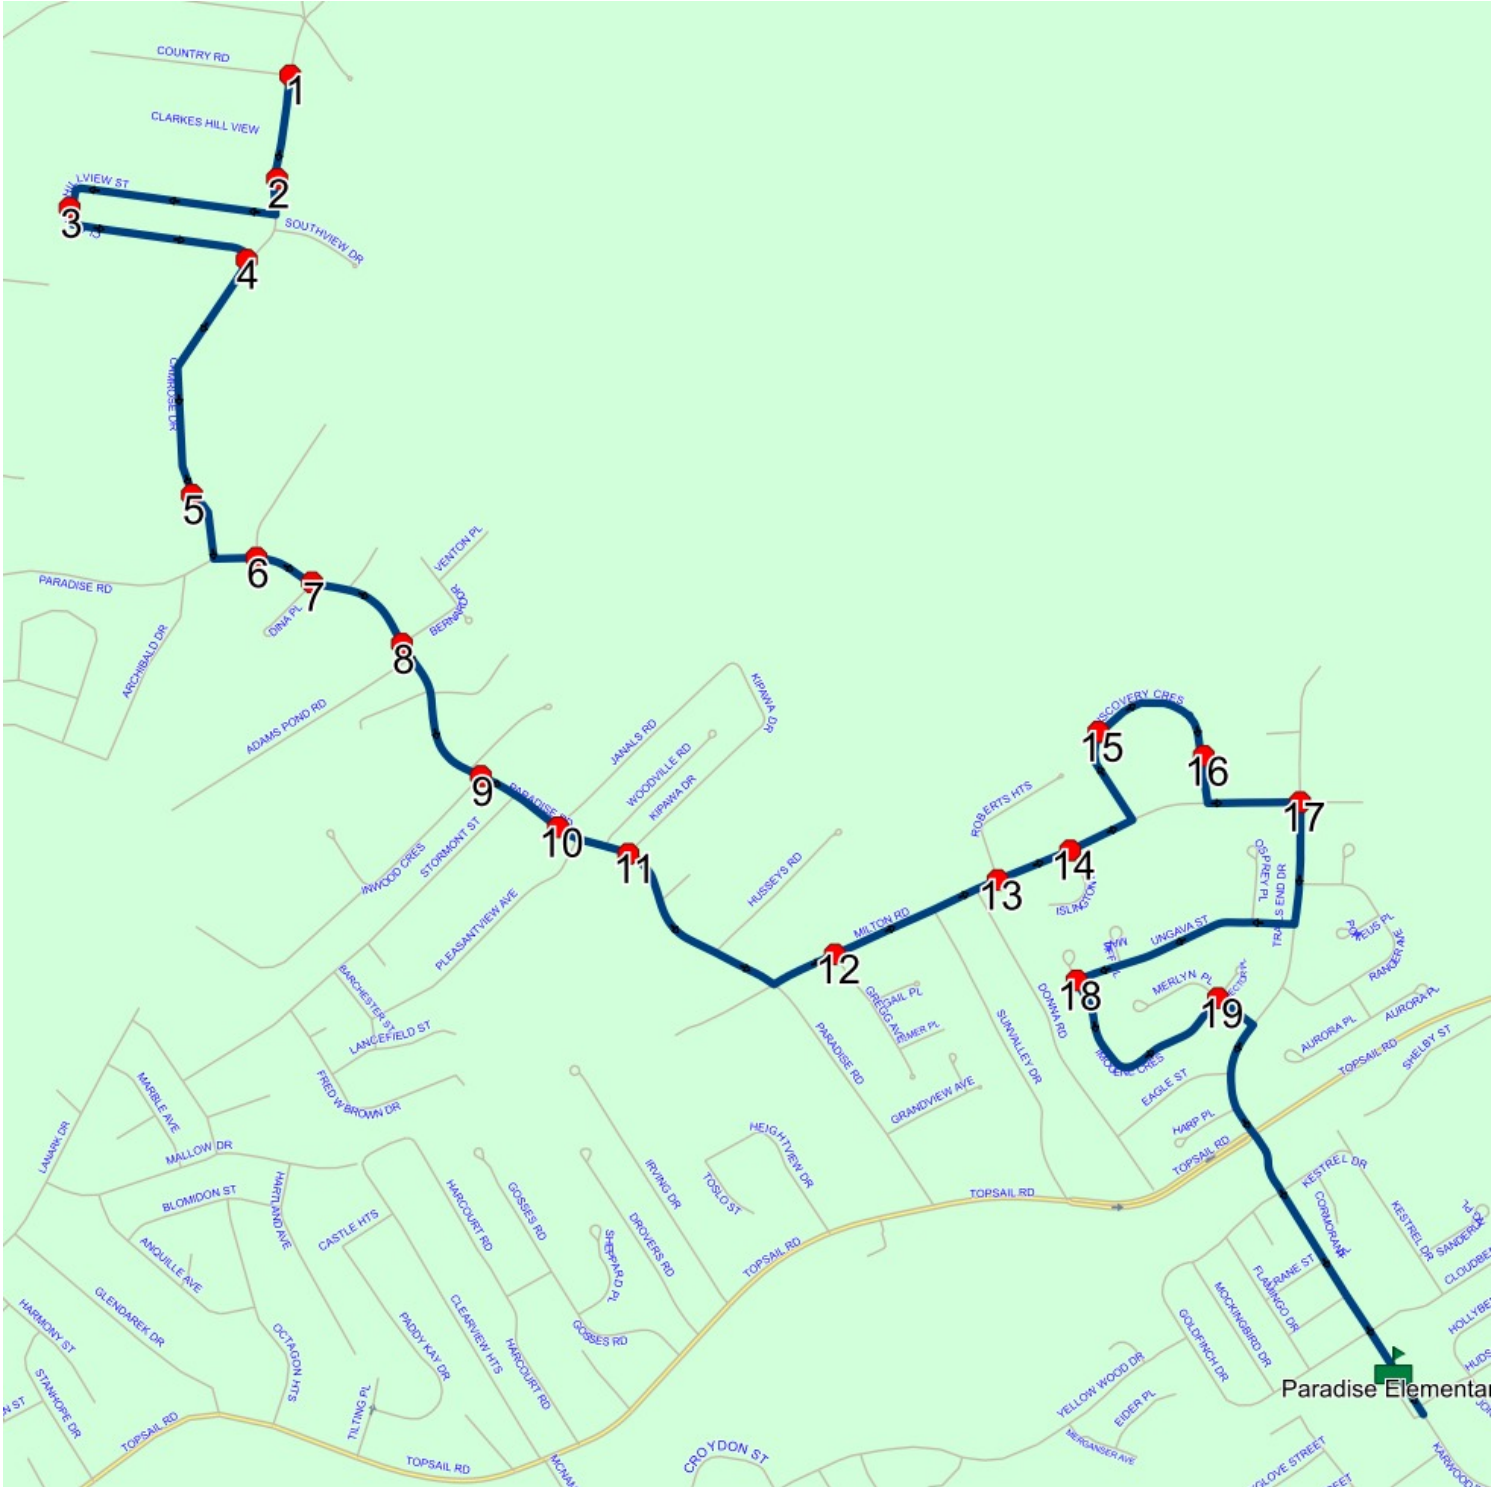

Route: 17-130-10 Run: 17-130-10A AM

Route: 17-130-10

Operator: Executive Taxi Ltd.

Vehicle: 17-130-10

Description:

Schools: Paradise Elementary (319)

Run: 17-130-10A AM

Schools: Paradise Elementary

: 2024-06-30

#	Arrival	Departure	Description	
1		7:30 AM	CAMROSE DR & COUNTRY RD	
2	7:30 AM	7:31 AM	76 CAMROSE DR	
3		7:32 AM	50 CLARKES HILLVIEW ST	
4		7:33 AM	51 CAMROSE DR	
5	7:33 AM	7:34 AM	11 CAMROSE DR	
6		7:35 AM	VIRDEN PL & PARADISE RD	
7		7:35 AM	DINA PL & PARADISE RD	
8		7:35 AM	BERNARD DR & PARADISE RD	
9		7:36 AM	PARADISE RD & INWOOD CRES	
10	7:36 AM	7:37 AM	PARADISE RD; PARADISE & JANALS RD; PARADISE	Effective: 2024-09-09
11		7:37 AM	PARADISE RD; PARADISE & KIPAWA DR; PARADISE	Effective: 2024-09-09
12	7:38 AM	7:39 AM	MILTON RD & GREGG AVE	
13	7:39 AM	7:40 AM	MILTON RD; PARADISE & ROBERTS HTS; PARADISE	
14	7:40 AM	7:41 AM	ISLINGTON PL & MILTON RD	
15	7:41 AM	7:42 AM	48 DISCOVERY CRES	
16	7:42 AM	7:43 AM	14 DISCOVERY CRES; PARADISE; A1L	
17		7:44 AM	TRAILS END DR; PARADISE & MILTON RD; PARADISE	
18	7:45 AM	7:46 AM	UNGAVA ST; PARADISE & IMOGENE CRES; PARADISE	
19	7:47 AM	7:48 AM	HECTOR PL; PARADISE & MERLYN PL; PARADISE	
20	7:50 AM	7:53 AM	Paradise Elementary Driveway	

Route: 17-130-10 Run: 17-130-10A AM

Route: 17-130-10 Run: 17-130-10A PM

Route: 17-130-10

Operator: Executive Taxi Ltd.

Vehicle: 17-130-10

Description:

Schools: Paradise Elementary (319)

Run: 17-130-10A PM

Route: 17-130-10 Run: 17-130-10A PM

Route: 17-130-10 Run: 17-130-10A PM

Route: 17-130-10

Operator: Executive Taxi Ltd.

Vehicle: 17-130-10

Description:

Schools: Paradise Elementary (319)

Run: 17-130-10A PM