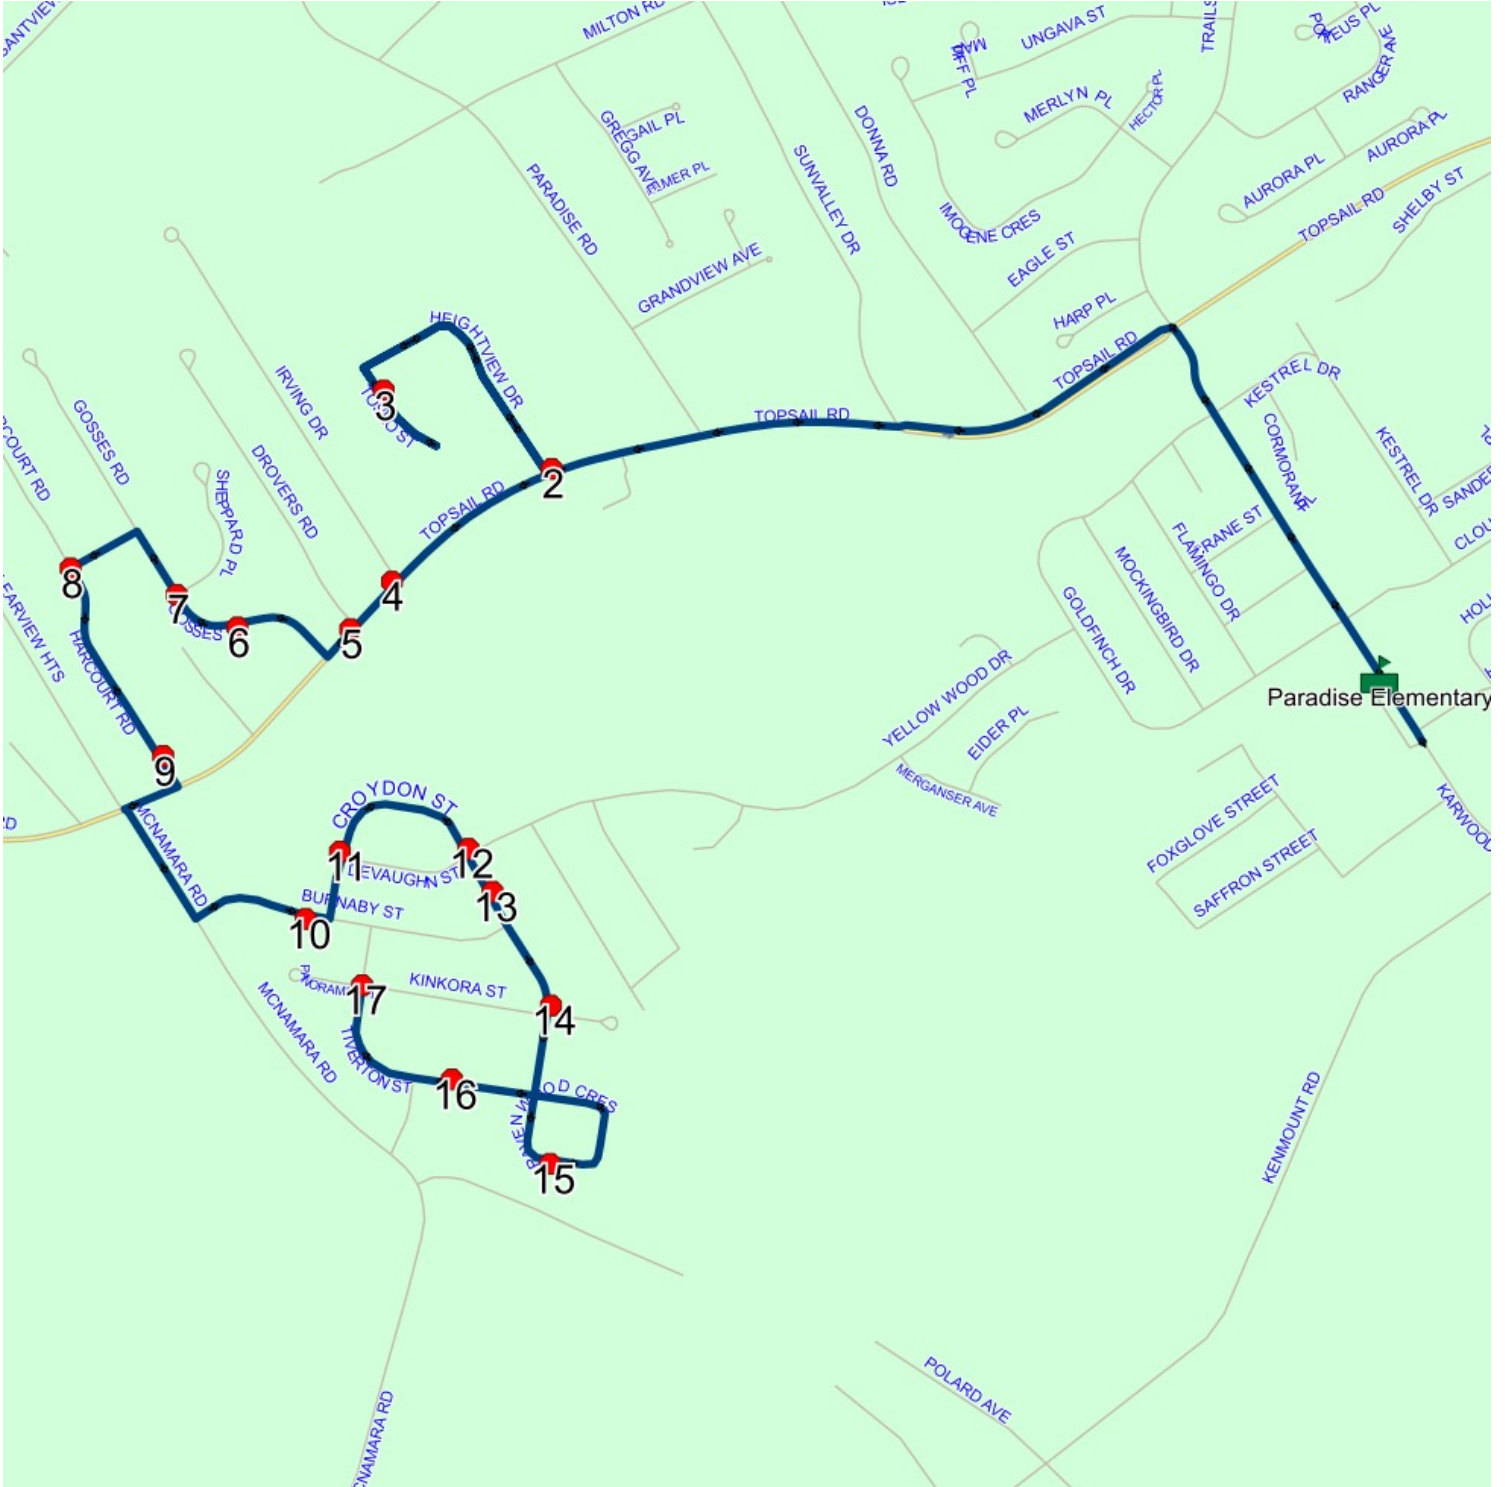

Route: 17-130-13 Run: 17-130-13A AM

Route: 17-130-13 Run: 17-130-13A PM

Route: 17-130-13

Operator: Executive Taxi Ltd.

Vehicle: 17-130-13

Description:

Schools: Paradise Elementary (319)

Run: 17-130-13A PM

Route: 17-130-13 Run: 17-130-13A PM

Route: 17-130-14 Run: 17-130-14A AM

Route: 17-130-14

Operator: Executive Taxi Ltd.

Vehicle: 17-130-14

Description:

Schools: Paradise Elementary (319)

Run: 17-130-14A AM