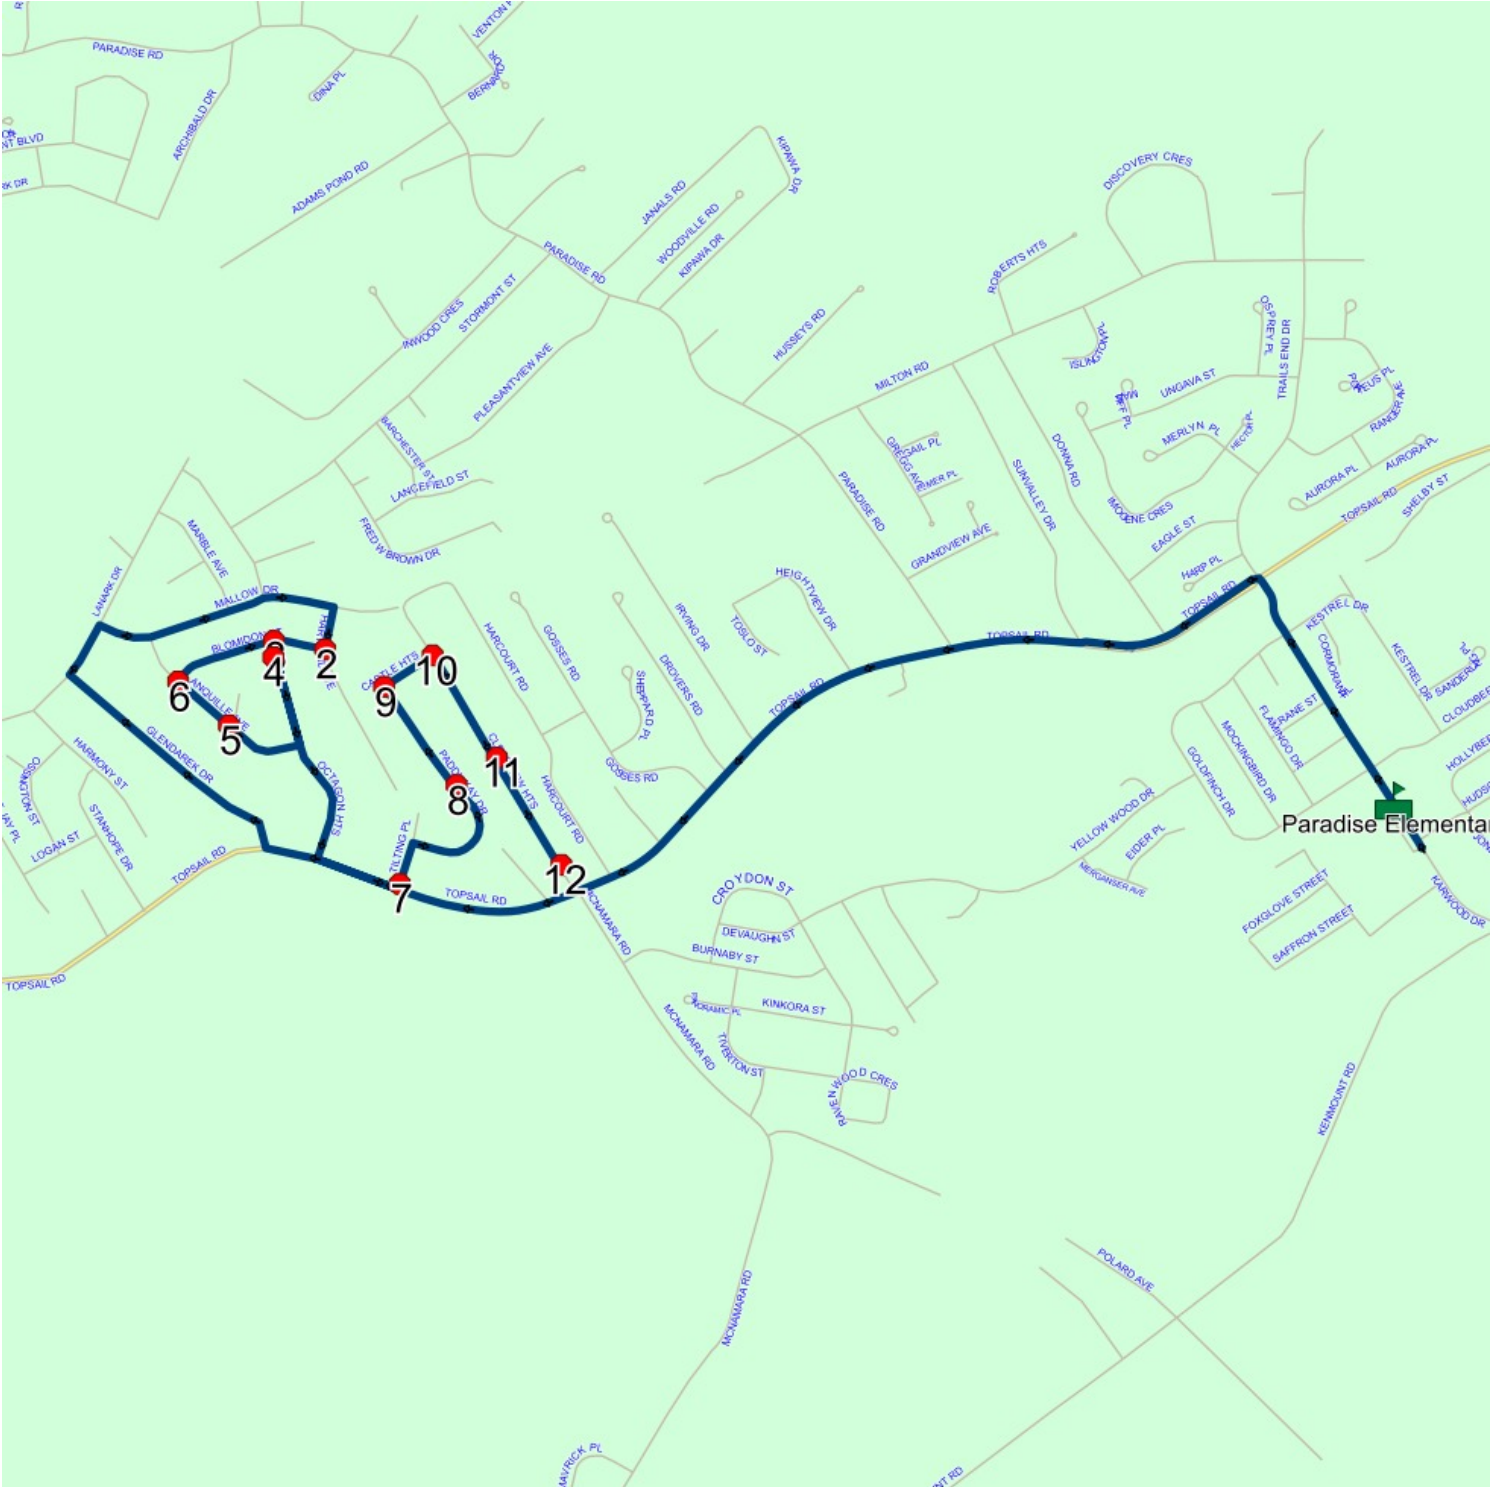

Route: 17-130-10 Run: 17-130-10A PM

Route: 17-130-10 Run: 17-130-10A PM

Route: 17-130-10

Operator: Executive Taxi Ltd.

Vehicle: 17-130-10

Description:

Schools: Paradise Elementary (319)

Run: 17-130-10A PM

Description:

Schools: Paradise Elementary

: 2024-06-30

#	Arrival	Departure	Description
1	2:10 PM	2:25 PM	Paradise Elementary Driveway
2	2:30 PM	2:31 PM	VIRDEN PL & PARADISE RD
3	2:32 PM	2:33 PM	CAMROSE DR & COUNTRY RD
4	2:36 PM		76 CAMROSE DR
5	2:37 PM	2:38 PM	50 CLARKES HILLVIEW ST
6	2:38 PM		51 CAMROSE DR
7	2:39 PM	2:40 PM	11 CAMROSE DR
8	2:40 PM		DINA PL & PARADISE RD
9	2:41 PM		BERNARD DR & PARADISE RD
10	2:41 PM	2:42 PM	PARADISE RD & INWOOD CRES
11	2:42 PM		PARADISE RD; PARADISE & JANALS RD; PARADISE
12	2:42 PM	2:43 PM	PARADISE RD; PARADISE & KIPAWA DR; PARADISE
13	2:44 PM	2:45 PM	MILTON RD & GREGG AVE
14	2:45 PM	2:46 PM	MILTON RD; PARADISE & ROBERTS HTS; PARADISE
15	2:46 PM	2:47 PM	ISLINGTON PL & MILTON RD
16	2:47 PM	2:48 PM	48 DISCOVERY CRES
17	2:48 PM	2:49 PM	14 DISCOVERY CRES; PARADISE; A1L
18	2:50 PM		TRAILS END DR; PARADISE & MILTON RD; PARADISE
19	2:52 PM		UNGAVA ST; PARADISE & IMOGENE CRES; PARADISE
20	2:53 PM	2:54 PM	HECTOR PL; PARADISE & MERLYN PL; PARADISE

Route: 17-130-11 Run: 17-130-11A AM

Route: 17-130-11 Run: 17-130-11A PM

Route: 17-130-11

Operator: Executive Taxi Ltd.

Vehicle: 17-130-11

Description:

Schools: Paradise Elementary (319)

Run: 17-130-11A PM

Route: 17-130-11 Run: 17-130-11A PM

Route: 17-130-12 Run: 17-130-12A AM

Route: 17-130-12

Operator: Executive Taxi Ltd.

Vehicle: 17-130-12

Description:

Schools: Paradise Elementary (319)

Run: 17-130-12A AM