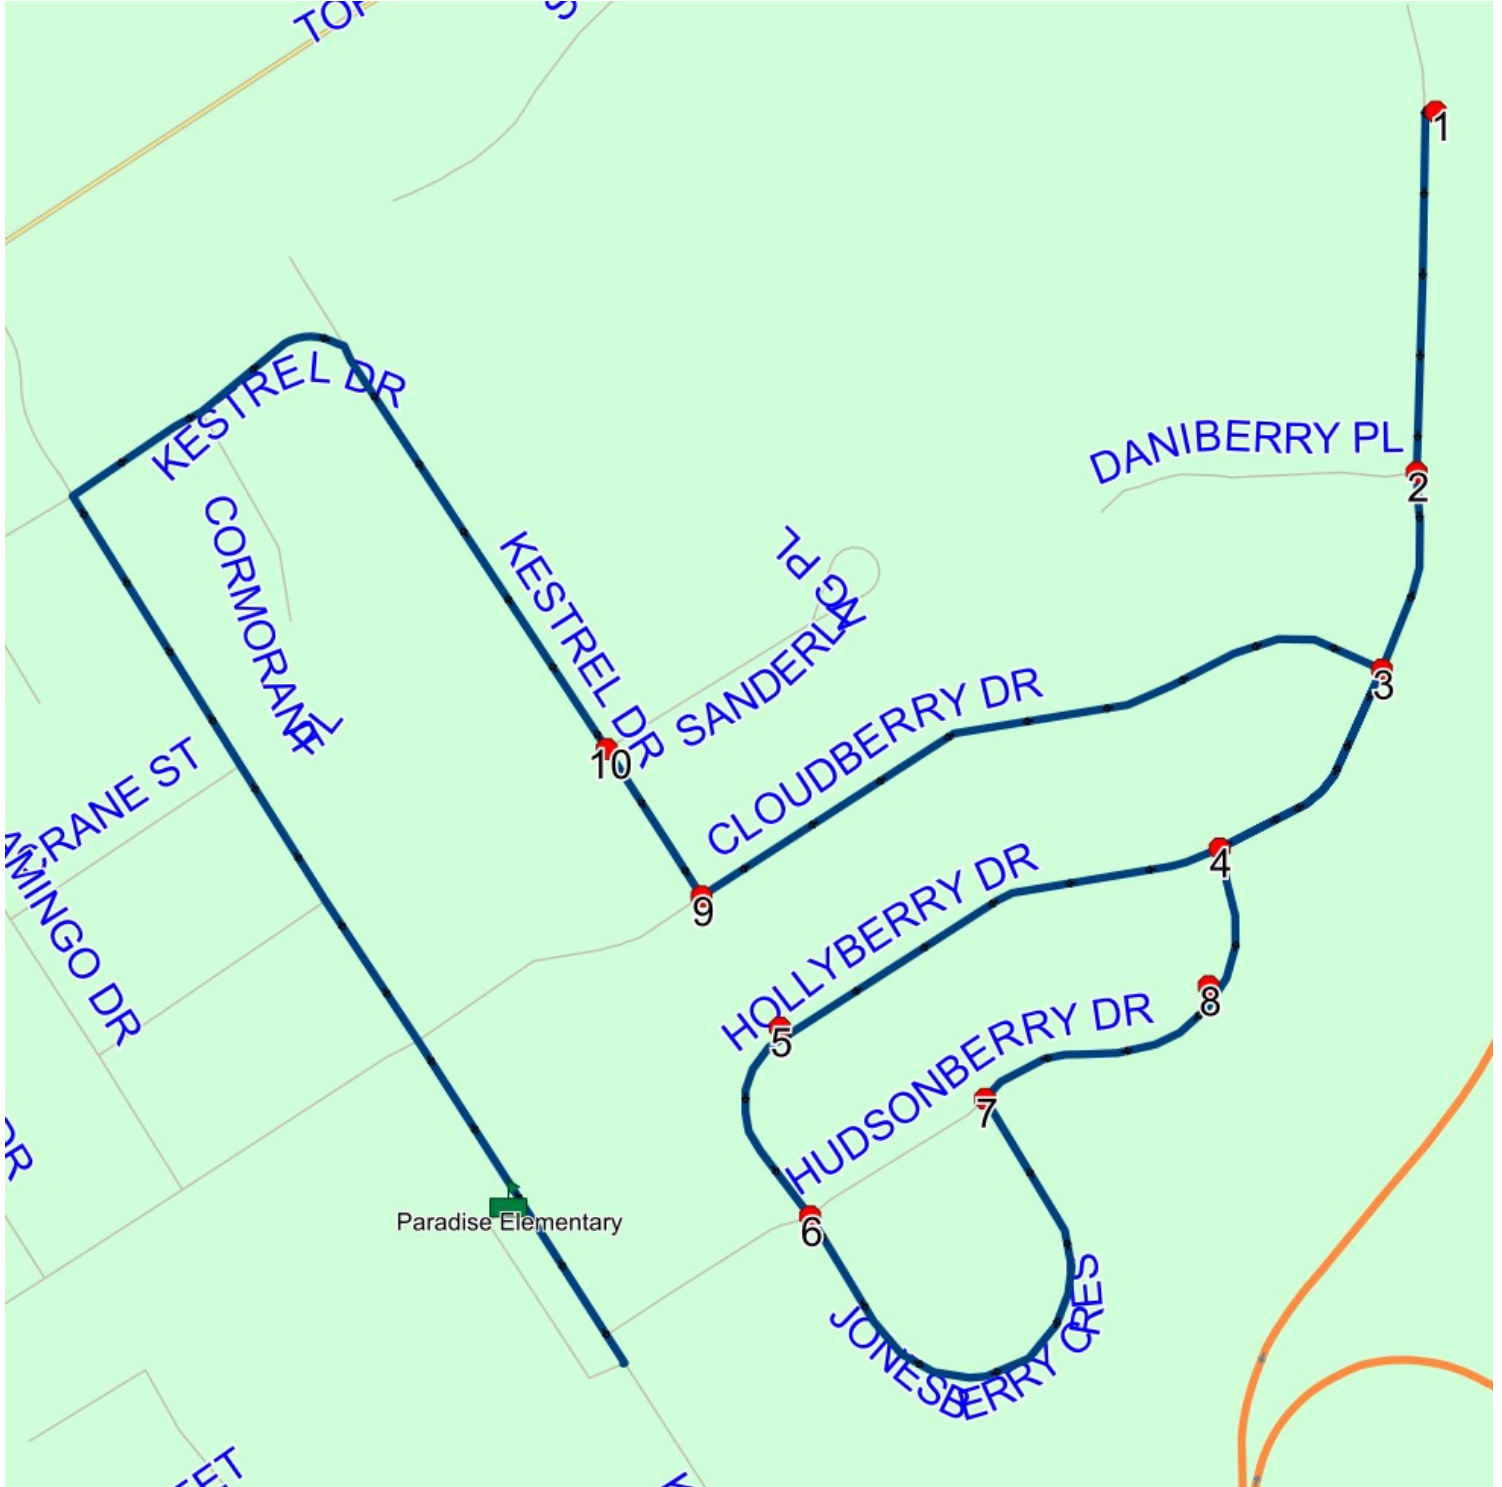

Route: 17-130-8 Run: 17-130-8A AM

Route: 17-130-8

Operator: Executive Taxi Ltd.

Vehicle: 17-130-8

Description:

Schools: Paradise Elementary (319)

Run: 17-130-8A AM

Schools: Paradise Elementary

#	Arrival	Departure	Description	
1	7:38 AM	7:39 AM	90 HOLLYBERRY DR; PARADISE; A1L	: 2026-06-30
2	7:39 AM	7:40 AM	HOLLYBERRY DR; PARADISE & DANIBERRY PL; PARADISE	
3		7:40 AM	HOLLYBERRY DR; PARADISE & CLOUDBERRY DR; PARADISE	
4	7:40 AM	7:41 AM	HOLLYBERRY DR; PARADISE & HUDSONBERRY DR; PARADISE	
5	7:41 AM	7:42 AM	15 HOLLYBERRY DR; PARADISE; A1L	
6	7:42 AM	7:43 AM	HUDSONBERRY DR; PARADISE & HOLLYBERRY DR; PARADISE	
7	7:43 AM	7:44 AM	HUDSONBERRY DR; PARADISE & JONESBERRY CRES; PARADISE	
8	7:44 AM	7:45 AM	21 HUDSONBERRY DR; PARADISE; A1L	
9		7:46 AM	CLOUDBERRY DR; PARADISE & KESTREL DR; PARADISE	
10		7:47 AM	SANDERLING PL; PARADISE & KESTREL DR; PARADISE	
11	7:50 AM	7:52 AM	Paradise Elementary Driveway	: 2026-06-30

Route: 17-130-8 Run: 17-130-8A AM