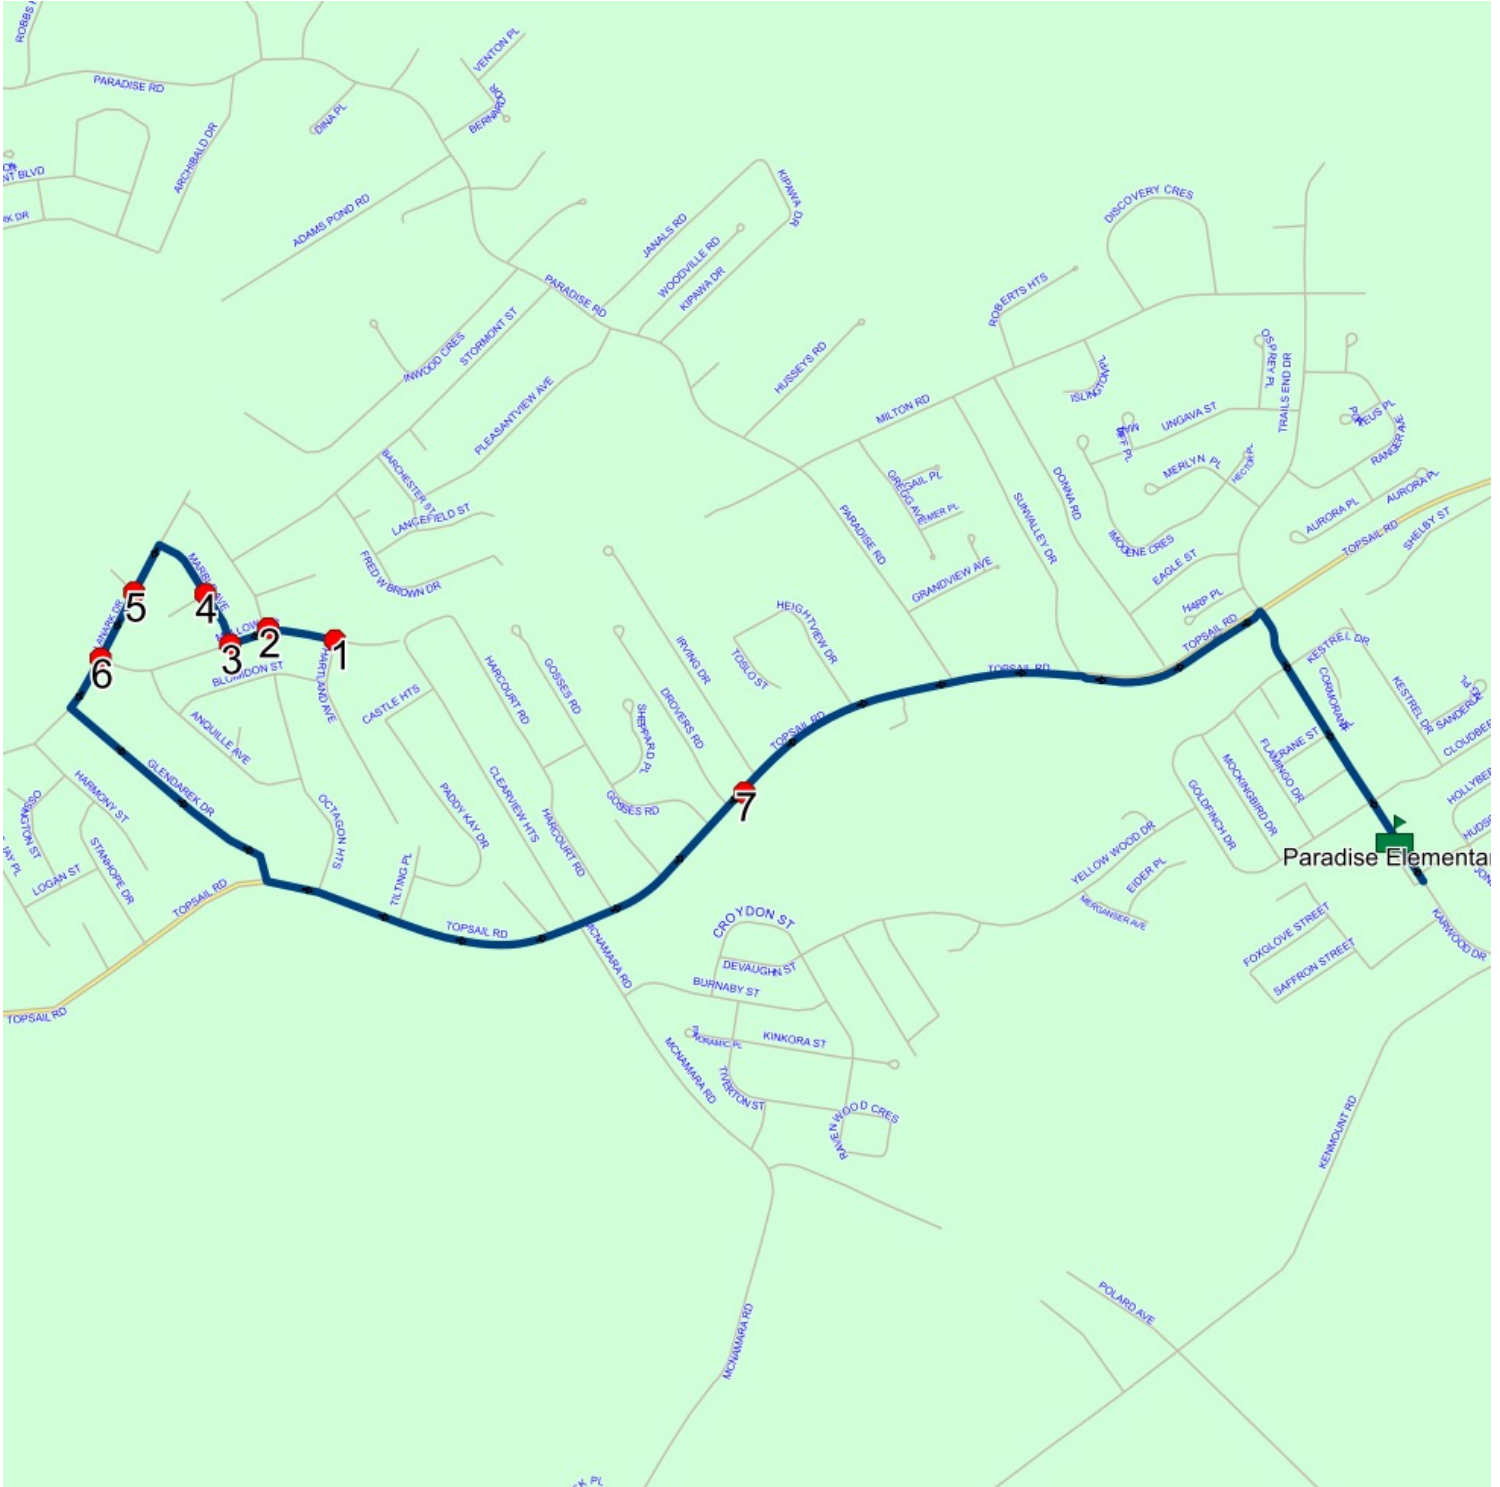

Route: 17-130-11 Run: 17-130-11A PM

Route: 17-130-12 Run: 17-130-12A AM

Route: 17-130-12

Operator: Executive Taxi Ltd.

Vehicle: 17-130-12

Description:

Schools: Paradise Elementary (319)

Run: 17-130-12A AM

Route: 17-130-12 Run: 17-130-12A AM

Route: 17-130-12 Run: 17-130-12A PM

Route: 17-130-12

Operator: Executive Taxi Ltd.

Vehicle: 17-130-12

Description:

Schools: Paradise Elementary (319)

Run: 17-130-12A PM