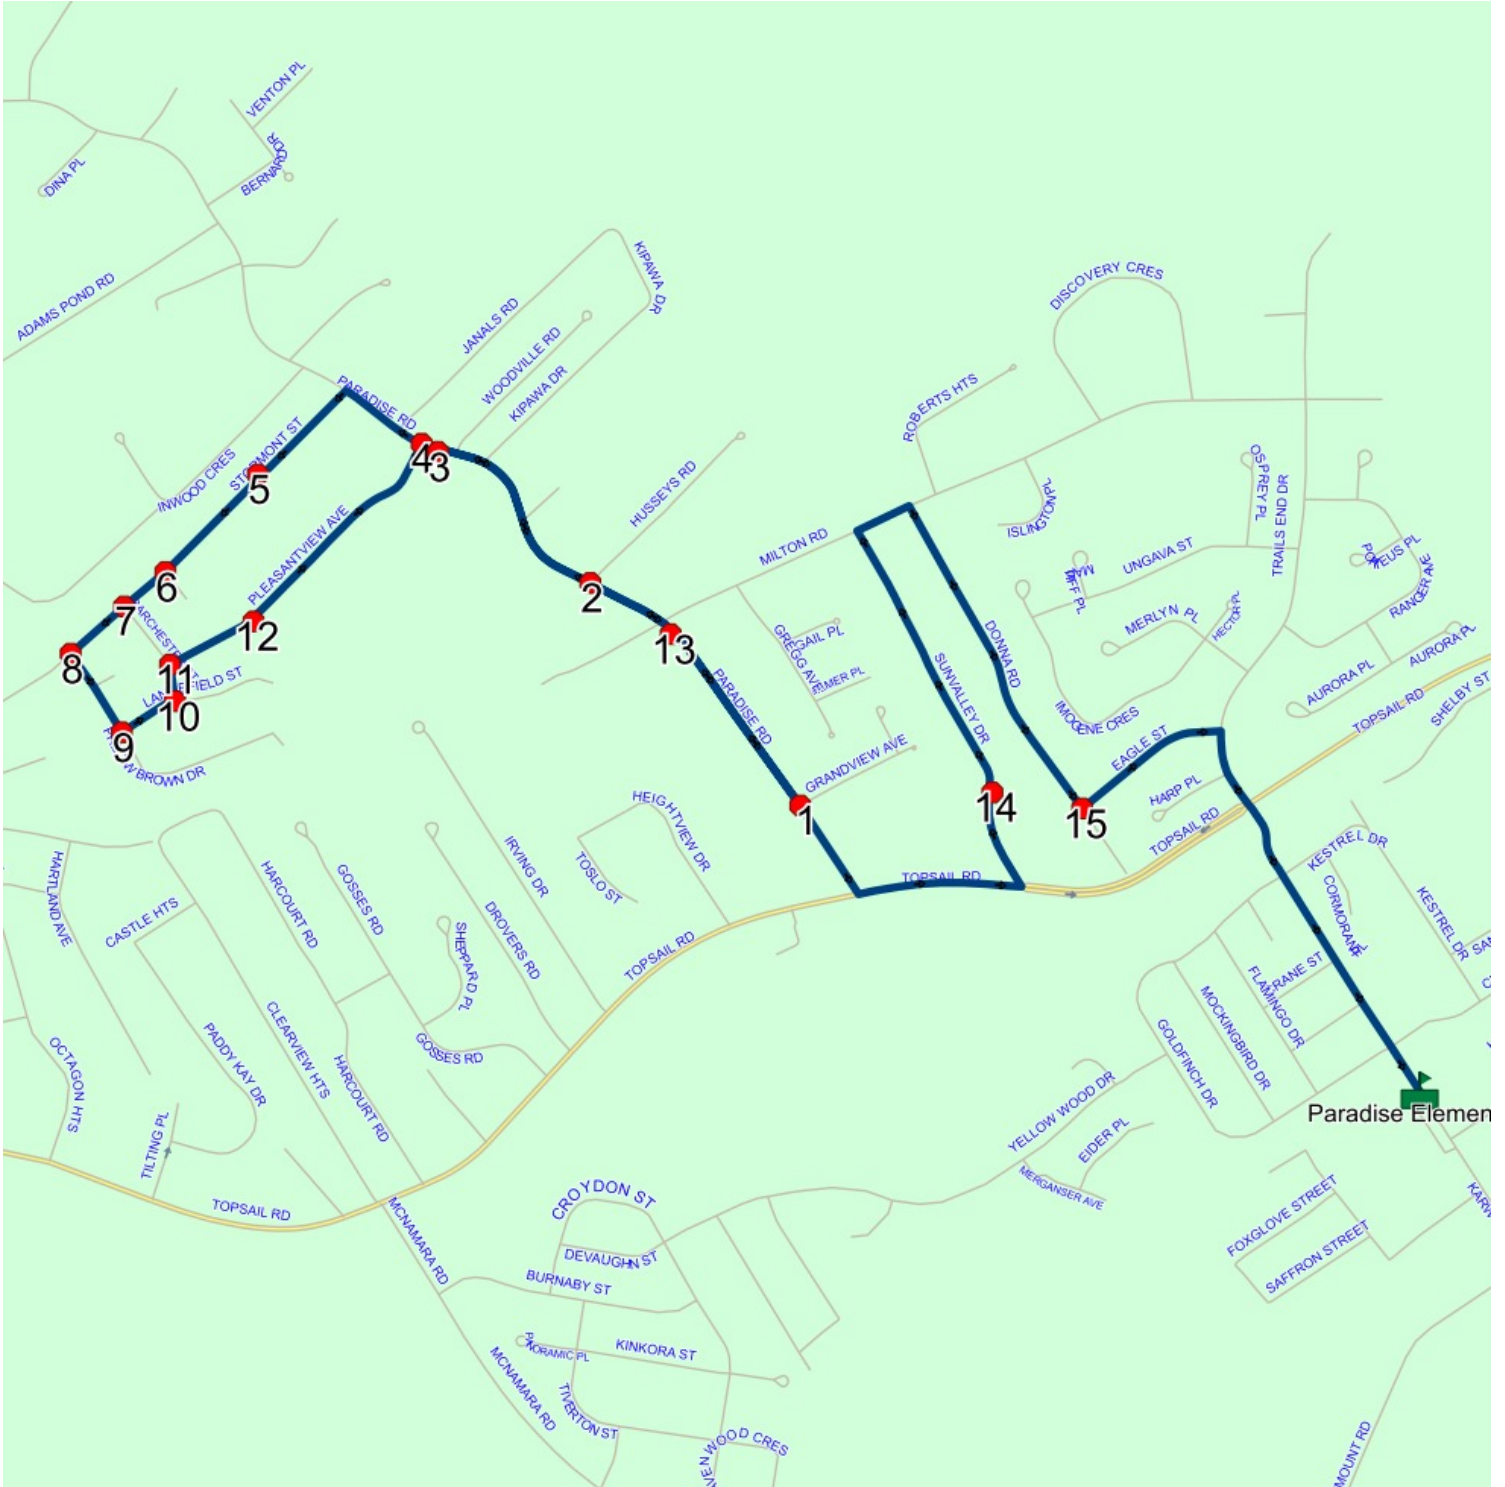

Route: 17-130-9 Run: 17-130-9A AM

Route: 17-130-9

Operator: Executive Taxi Ltd.

Vehicle: 17-130-9

Description:

Schools: Paradise Elementary (319)

Run: 17-130-9A AM

Schools: Paradise Elementary

: 2024-06-30

#	Arrival	Departure	Description	
1		7:31 AM	PARADISE RD; PARADISE & GRANDVIEW AVE; PARADISE	Effective: 2024-10-02
2		7:32 AM	HUSSEYS RD & PARADISE RD	
3	7:32 AM	7:33 AM	117 PARADISE RD	
4		7:33 AM	PARADISE RD & PLEASANTVIEW AVE	
5	7:34 AM	7:35 AM	22 STORMONT ST	
6	7:35 AM	7:36 AM	STORMONT ST & BERESFORD PL	
7		7:36 AM	STORMONT ST & BARCHESTER ST	
8	7:36 AM	7:37 AM	STORMONT ST & FRED W BROWN DR	
9		7:38 AM	LANCEFIELD ST & FRED W BROWN DR	
10		7:39 AM	BARCHESTER ST & LANCEFIELD ST	
11		7:40 AM	PLEASANTVIEW AVE & BARCHESTER ST	
12		7:41 AM	45 PLEASANTVIEW AVE	
13	7:42 AM	7:43 AM	61 PARADISE RD	
14		7:45 AM	20 SUNVALLEY DR; PARADISE	
15	7:47 AM	7:48 AM	DONNA RD; PARADISE & EAGLE ST; PARADISE	
16	7:50 AM	7:52 AM	Paradise Elementary	

Route: 17-130-9 Run: 17-130-9A AM