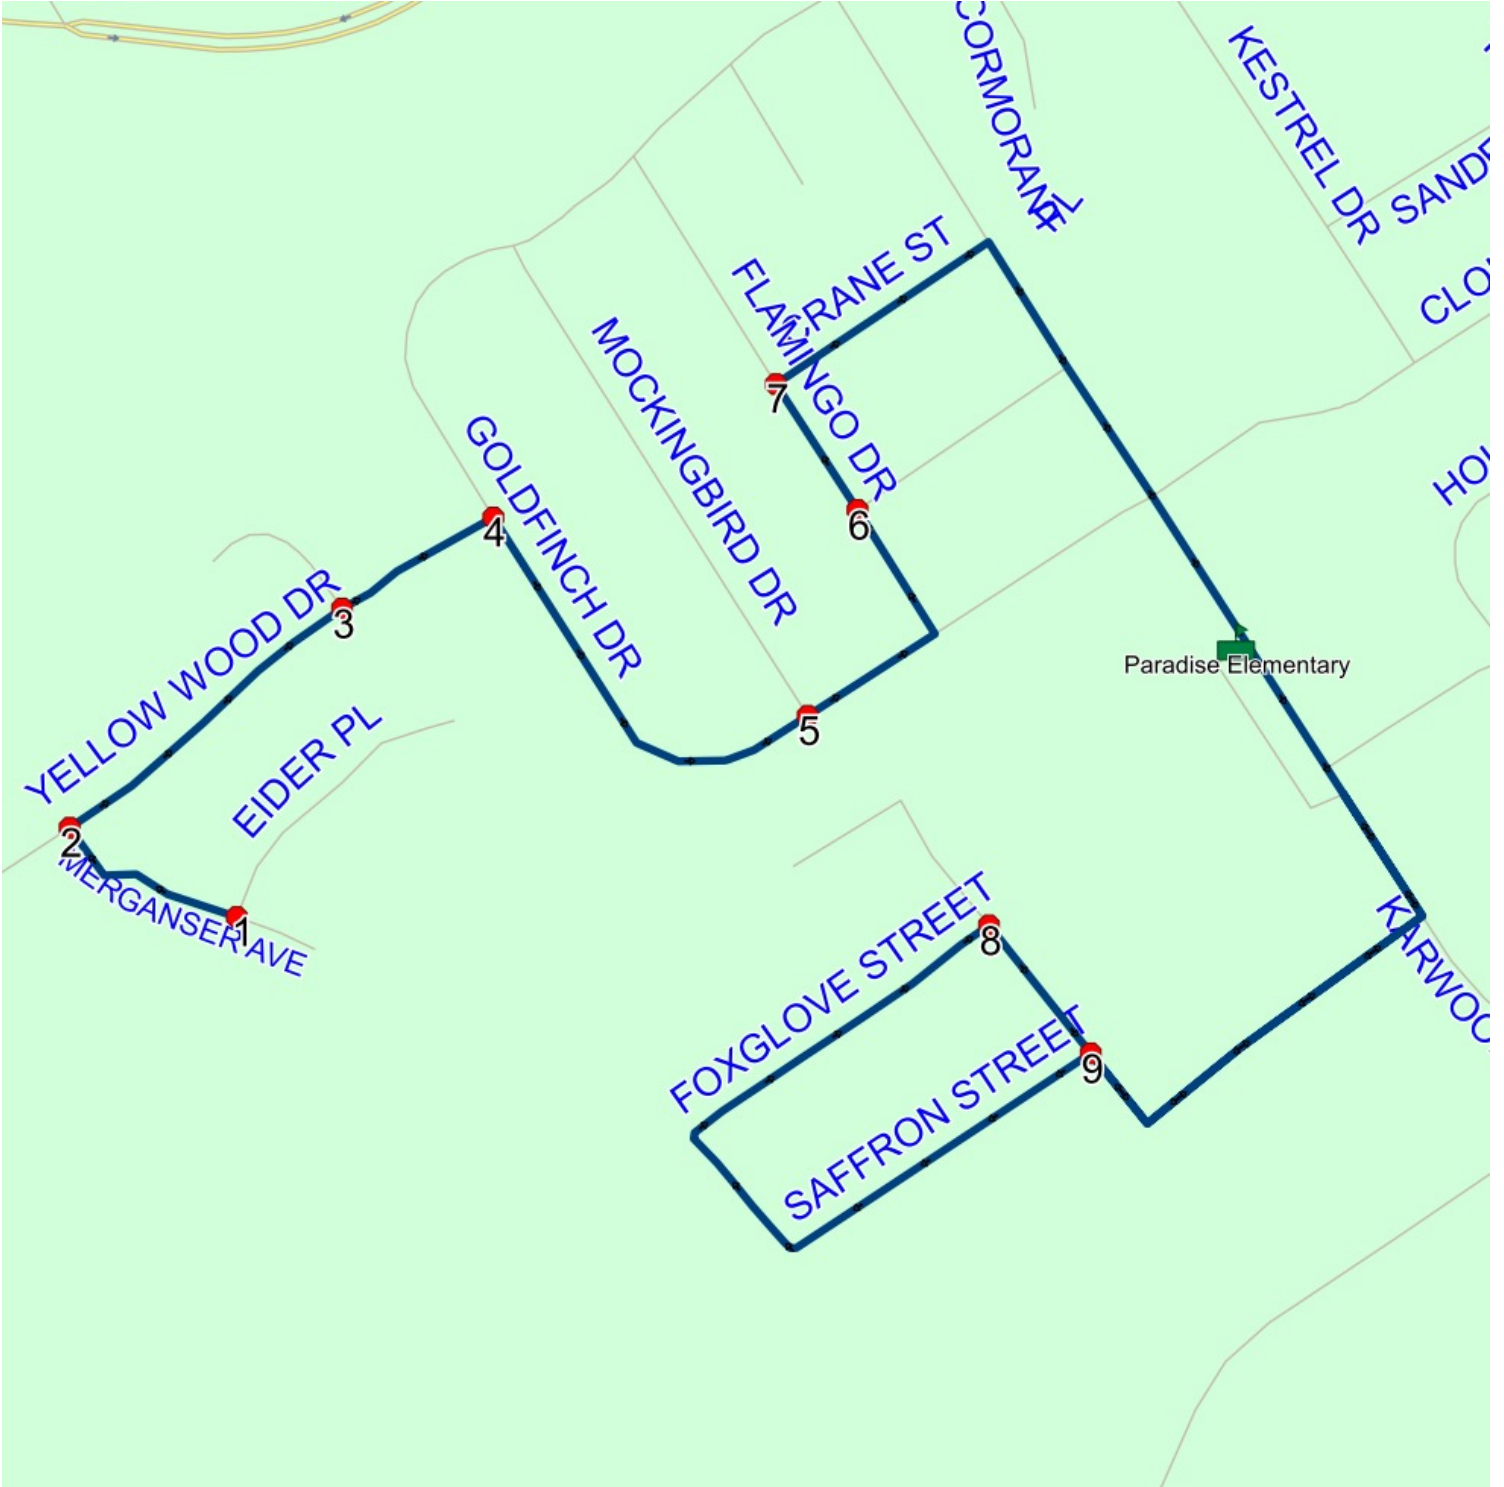

Route: 17-130-13 Run: 17-130-13A PM

Route: 17-130-14 Run: 17-130-14A AM

Route: 17-130-14

Operator: Executive Taxi Ltd.

Vehicle: 17-130-14

Description:

Schools: Paradise Elementary (319)

Run: 17-130-14A AM

Schools: Paradise Elementary

: 2024-06-30

#	Arrival	Departure	Description
1		7:37 AM	EIDER PL; PARADISE & MERGANSER AVE; PARADISE
2		7:38 AM	YELLOW WOOD DR; PARADISE & MERGANSER AVE; PARADISE
3		7:39 AM	YELLOW WOOD DR; PARADISE & MARY ANN PL; PARADISE
4	7:39 AM	7:40 AM	GOLDFINCH DR; PARADISE & YELLOW WOOD DR; PARADISE
5		7:41 AM	GOLDFINCH DR; PARADISE & MOCKINGBIRD DR; PARADISE
6	7:42 AM	7:43 AM	HUMMINGBIRD RD; PARADISE & FLAMINGO DR; PARADISE
7		7:43 AM	CRANE ST; PARADISE & FLAMINGO DR; PARADISE
8		7:47 AM	SILVER BIRCH CRES; PARADISE & FOXGLOVE STREET; PARADISE
9		7:48 AM	SILVER BIRCH CRES; PARADISE & SAFFRON STREET; PARADISE
10	7:50 AM	7:53 AM	Paradise Elementary Driveway

Route: 17-130-14 Run: 17-130-14A AM

Route: 17-130-7 Run: 17-130-7A PM

Route: 17-130-7

Operator: Executive Taxi Ltd.

Vehicle: 17-130-7

Description:

Schools: Paradise Elementary (319)

Run: 17-130-7A PM