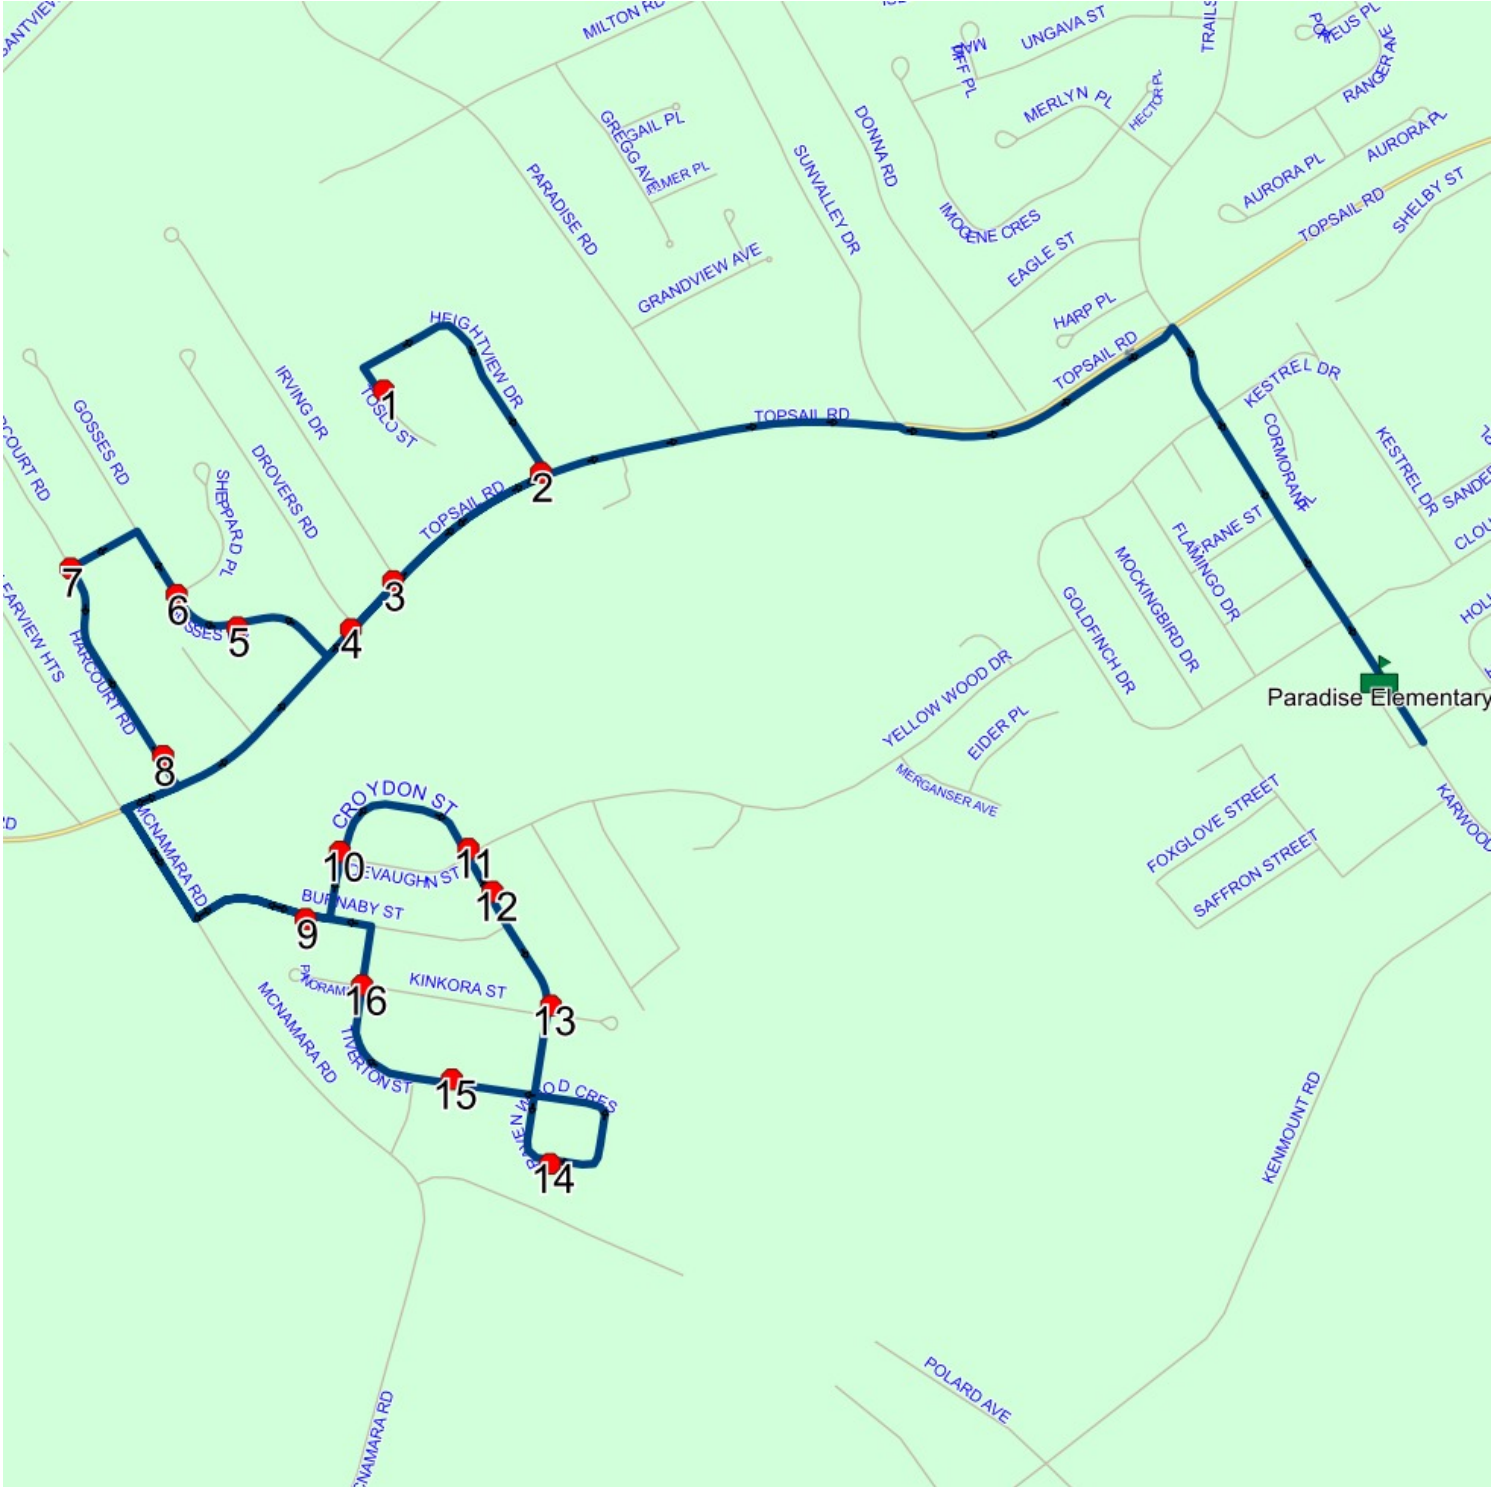

Route: 17-130-13 Run: 17-130-13A AM

Route: 17-130-13

Operator: Executive Taxi Ltd.

Vehicle: 17-130-13

Description:

Schools: Paradise Elementary (319)

Run: 17-130-13A AM

Schools: Paradise Elementary

: 2024-06-30

#	Arrival	Departure	Description
1	7:30 AM	7:31 AM	27 TOSLO ST
2		7:32 AM	TOPSAIL RD; PARADISE & HEIGHTVIEW DR; PARADISE
3	7:32 AM	7:33 AM	TOPSAIL RD & IRVING DR
4		7:33 AM	TOPSAIL RD & DROVERS RD
5	7:33 AM	7:34 AM	13 GOSES RD
6	7:34 AM	7:35 AM	SHEPPARD PL & GOSES RD
7		7:36 AM	GOSES RD & HARCOURT RD
8		7:37 AM	4 HARCOURT RD
9	7:38 AM	7:39 AM	26 BURNABY ST
10	7:39 AM	7:40 AM	9 CROYDON ST
11	7:40 AM	7:41 AM	39 CROYDON ST
12		7:41 AM	53 CROYDON ST
13	7:41 AM	7:42 AM	63 CROYDON ST
14	7:42 AM	7:43 AM	29 RAVENWOOD CRES
15	7:43 AM	7:44 AM	20 TIVERTON ST
16	7:44 AM	7:45 AM	PANORAMIC PL & TIVERTON ST
17	7:50 AM	7:53 AM	Paradise Elementary Driveway

Route: 17-130-13 Run: 17-130-13A AM