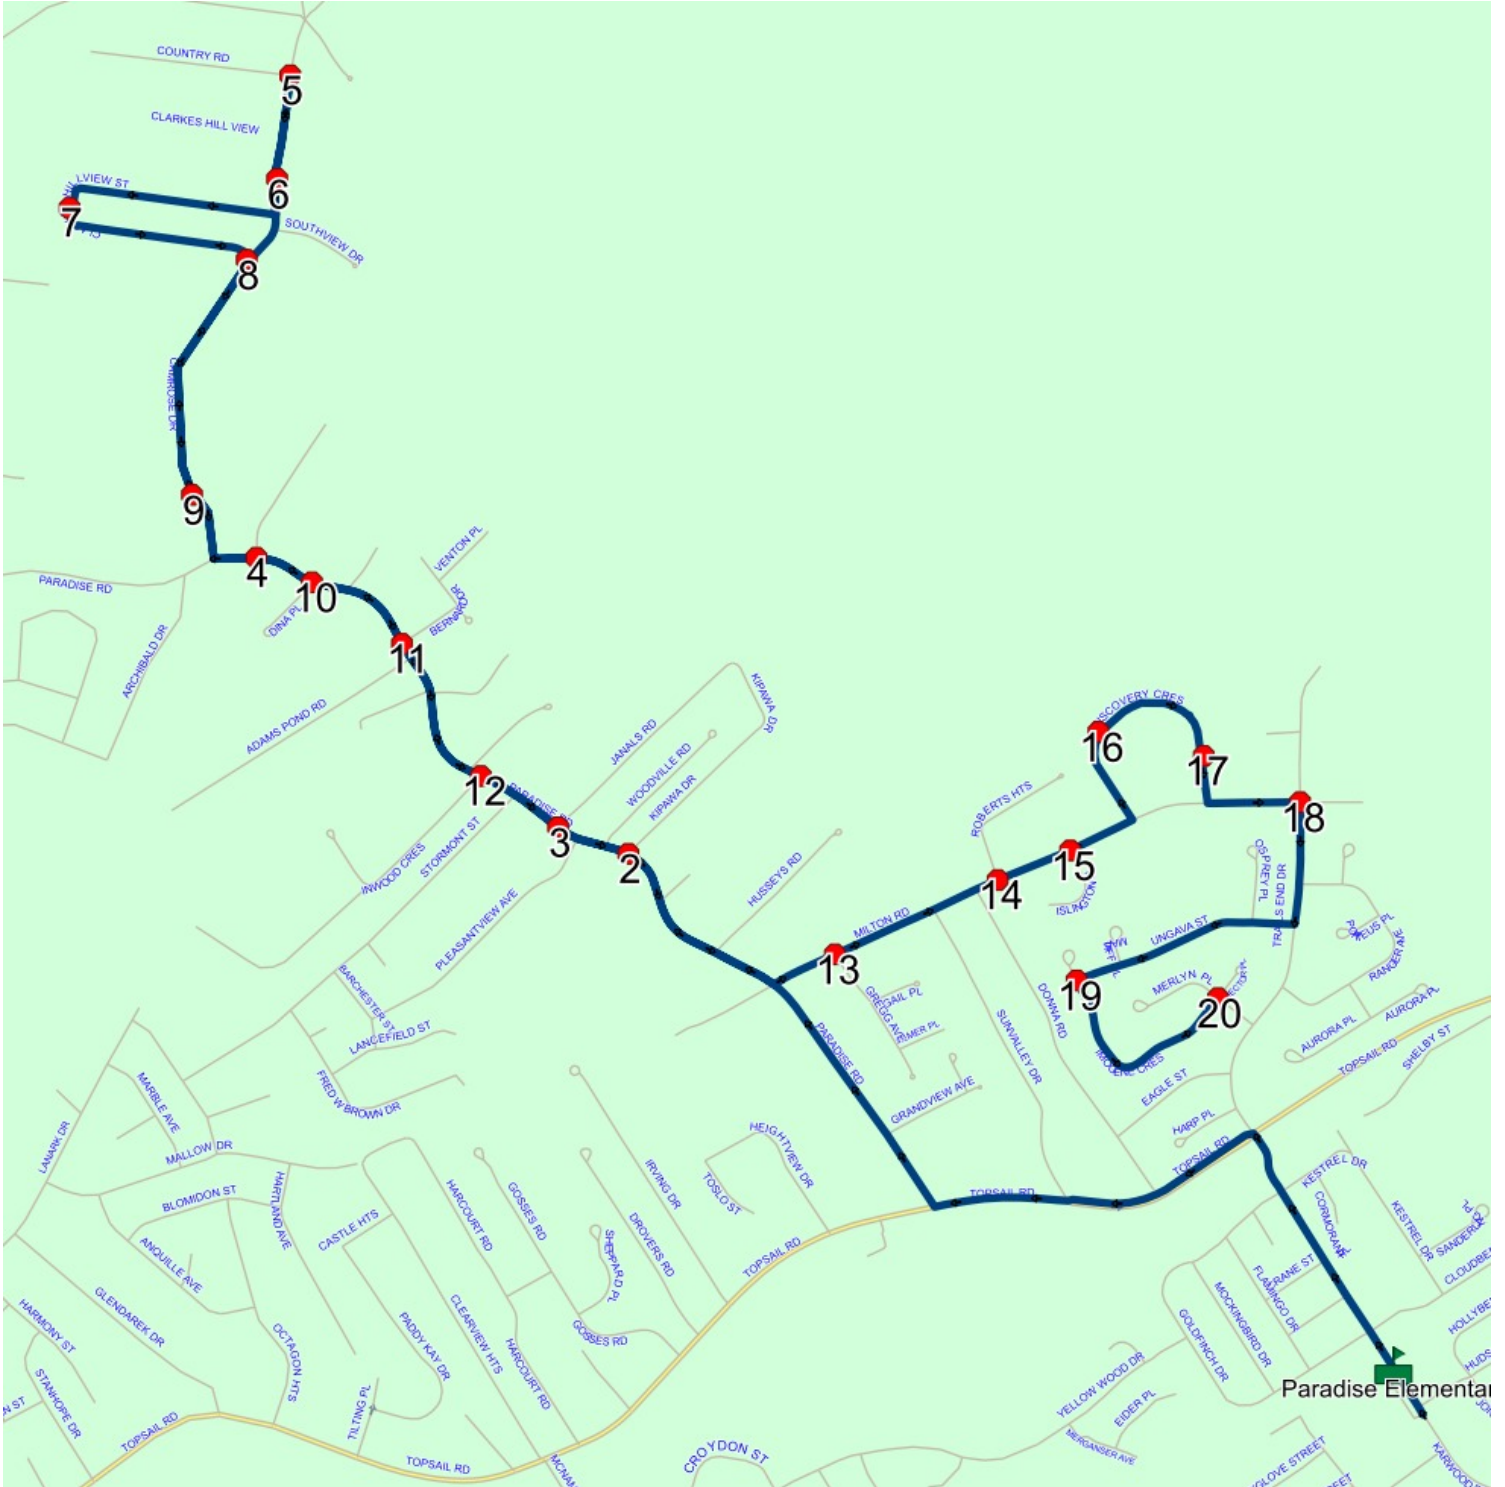

Route: 17-130-10 Run: 17-130-10A AM

Route: 17-130-10

Operator: Executive Taxi Ltd.

Vehicle: 17-130-10

Description:

Schools: Paradise Elementary (319)

Run: 17-130-10A AM

Schools: Paradise Elementary

: 2024-06-30

#	Arrival	Departure	Description	
1		7:30 AM	CAMROSE DR & COUNTRY RD	
2	7:30 AM	7:31 AM	76 CAMROSE DR	
3		7:32 AM	50 CLARKES HILLVIEW ST	
4		7:33 AM	51 CAMROSE DR	
5	7:33 AM	7:34 AM	11 CAMROSE DR	
6		7:35 AM	VIRDEN PL & PARADISE RD	
7		7:35 AM	DINA PL & PARADISE RD	
8		7:35 AM	BERNARD DR & PARADISE RD	
9		7:36 AM	PARADISE RD & INWOOD CRES	
10	7:36 AM	7:37 AM	PARADISE RD; PARADISE & JANALS RD; PARADISE	Effective: 2024-09-09
11		7:37 AM	PARADISE RD; PARADISE & KIPAWA DR; PARADISE	Effective: 2024-09-09
12	7:38 AM	7:39 AM	MILTON RD & GREGG AVE	
13	7:39 AM	7:40 AM	MILTON RD; PARADISE & ROBERTS HTS; PARADISE	
14	7:40 AM	7:41 AM	ISLINGTON PL & MILTON RD	
15	7:41 AM	7:42 AM	48 DISCOVERY CRES	
16	7:42 AM	7:43 AM	14 DISCOVERY CRES; PARADISE; A1L	
17		7:44 AM	TRAILS END DR; PARADISE & MILTON RD; PARADISE	
18	7:45 AM	7:46 AM	UNGAVA ST; PARADISE & IMOGENE CRES; PARADISE	
19	7:47 AM	7:48 AM	HECTOR PL; PARADISE & MERLYN PL; PARADISE	
20	7:50 AM	7:53 AM	Paradise Elementary Driveway	

Route: 17-130-10 Run: 17-130-10A AM

Route: 17-130-10 Run: 17-130-10A PM

Route: 17-130-10

Operator: Executive Taxi Ltd.

Vehicle: 17-130-10

Description:

Schools: Paradise Elementary (319)

Run: 17-130-10A PM

Route: 17-130-10 Run: 17-130-10A PM

Route: 17-130-10 Run: 17-130-10A PM

Route: 17-130-10

Operator: Executive Taxi Ltd.

Vehicle: 17-130-10

Description:

Schools: Paradise Elementary (319)

Run: 17-130-10A PM