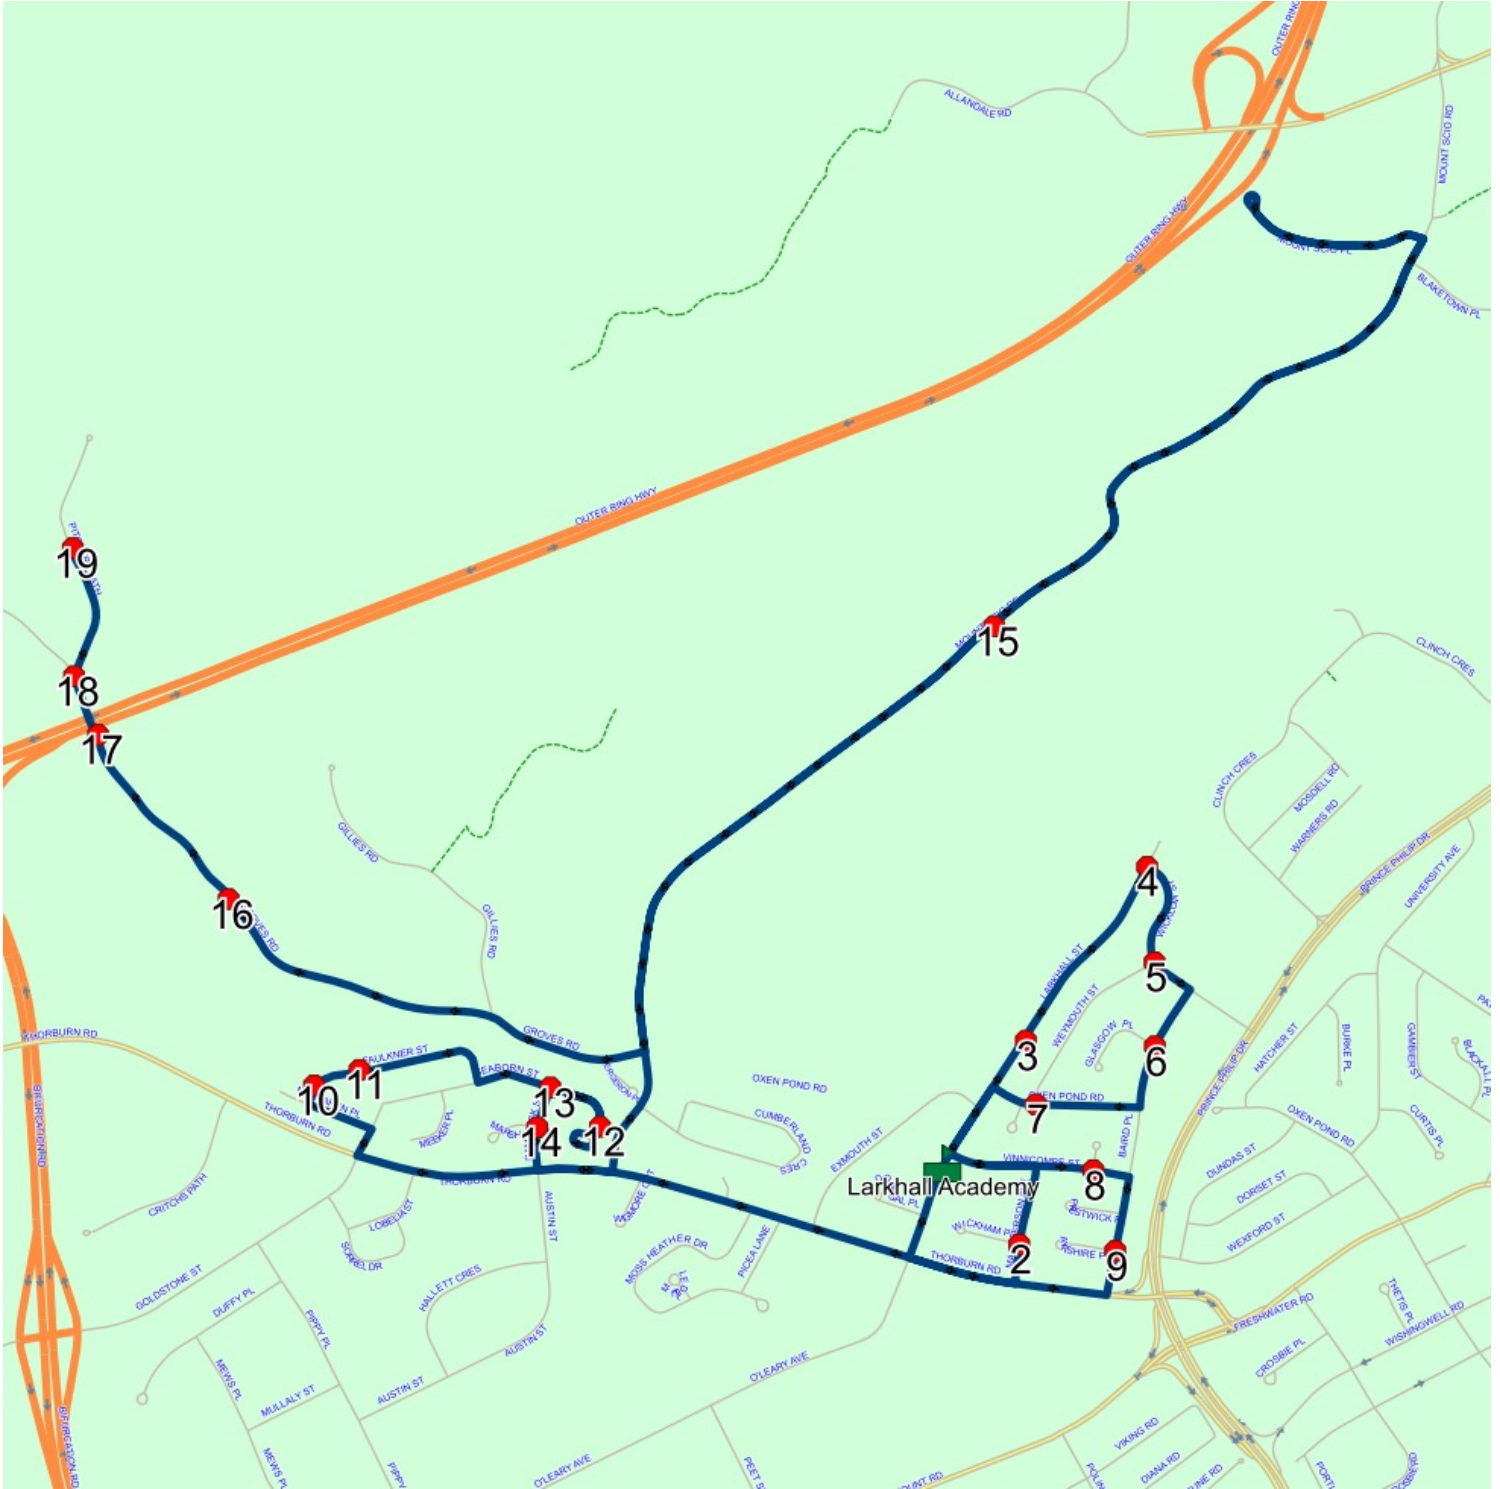

Route: 23-250-02 Run: 23-250-02 PM

Route: 23-250-02

Operator: Burseys's Taxi Inc.

Vehicle: 23-250-02

Description:

Schools: Larkhall Academy (334)

Run: 23-250-02 PM

Schools: Larkhall Academy

#	Arrival	Departure	Description
1	2:50 PM	3:05 PM	Larkhall Academy Driveway
2	3:06 PM		MACPHERSON AVE; ST JOHNS & WICKHAM PL; ST JOHNS
3	3:08 PM		56 LARKHALL ST; ST JOHNS; A1B
4	3:09 PM	3:10 PM	LARKHALL ST; ST JOHNS & WICKLOW ST; ST JOHNS
5	3:10 PM	3:11 PM	WICKLOW ST; ST JOHNS & WEYMOUTH ST; ST JOHNS
6	3:11 PM	3:12 PM	BAIRD PL; ST JOHNS & GLASGOW PL; ST JOHNS
7	3:12 PM	3:13 PM	WEYMOUTH ST; ST JOHNS & OXEN POND RD; ST JOHNS
8	3:15 PM	3:16 PM	VINNICOMBE PL; ST JOHNS & VINNICOMBE ST; ST JOHNS
9	3:16 PM	3:17 PM	BAIRD PL; ST JOHNS & AYRSHIRE PL; ST JOHNS
10	3:20 PM		88 FAULKNER ST; ST JOHNS; A1B : 2025-06-30
11	3:21 PM		82 FAULKNER ST; ST JOHNS; A1B
12	3:22 PM	3:23 PM	8 SEABORN ST; ST JOHNS; A1B : 2026-06-30
13	3:24 PM		SEABORN ST; ST JOHNS & BAMBRICK ST; ST JOHNS
14	3:25 PM		BAMBRICK ST; ST JOHNS & MARSHALL PL; ST JOHNS
15	3:28 PM		213 MOUNT SCIO RD; ST JOHNS; A1B
16	3:36 PM	3:37 PM	185 GROVES RD; ST JOHNS; A1B
17	3:37 PM		#252 Groves Rd
18	3:37 PM	3:38 PM	Groves Rd @ Pitchers Path
19	3:39 PM		#70 Pitchers Path

Route: 23-250-02 Run: 23-250-02 PM