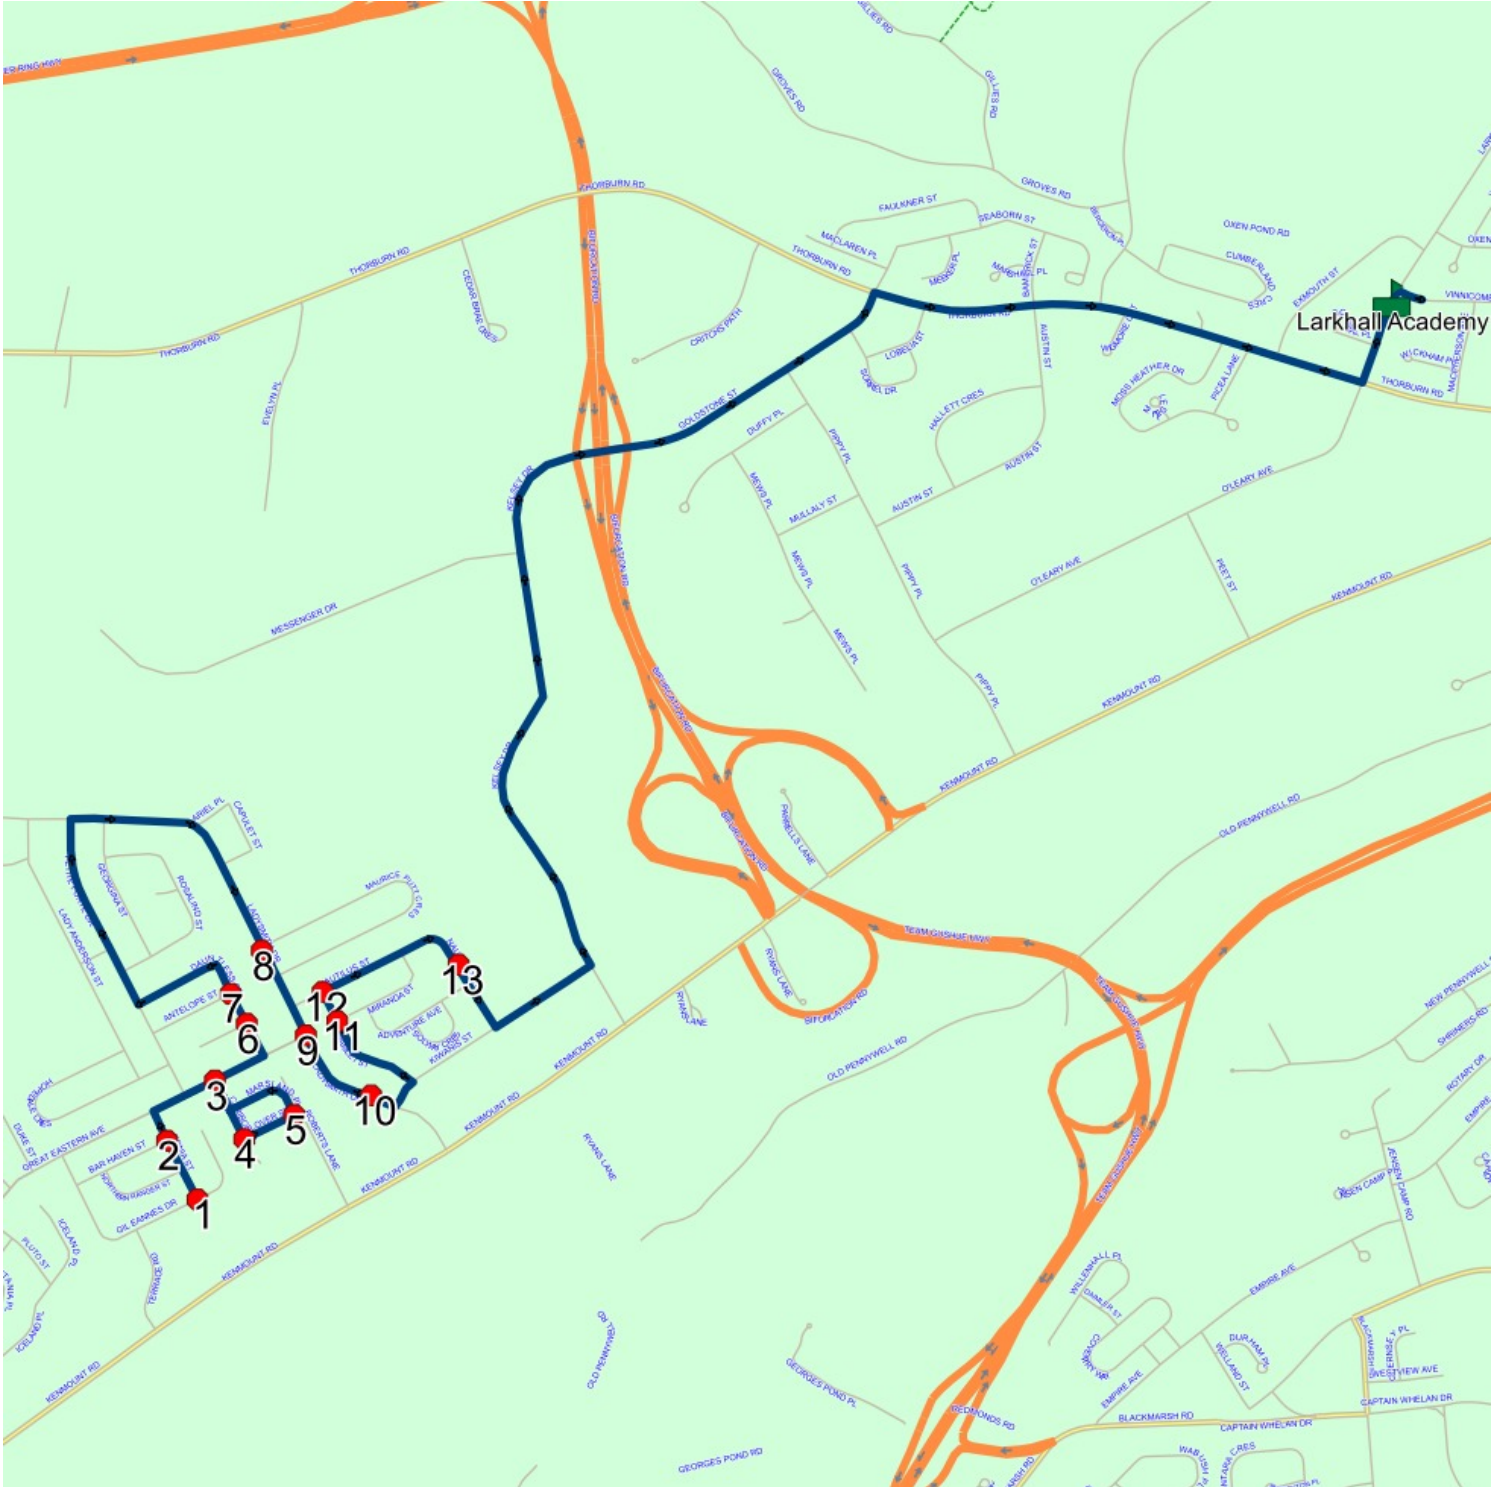

#	Arrival	Departure	Description
1	2:50 PM	3:05 PM	Larkhall Academy Driveway
2	3:06 PM	3:07 PM	THORBURN RD; ST JOHNS & PICEA LANE; ST JOHNS
3	3:08 PM	3:09 PM	15 PICEA LANE; ST JOHNS; A1B
4	3:09 PM	3:10 PM	MOSS HEATHER DR; ST JOHNS & LEDUM PL; ST JOHNS
5	3:10 PM	3:11 PM	129 MOSS HEATHER DR; ST JOHNS
6	3:12 PM	3:13 PM	5 WIGMORE CRT; ST JOHNS; A1B : 2025-06-30
7	3:15 PM		MOUNT SCIO RD & CUMBERLAND CRES
8	3:15 PM	3:16 PM	192 CUMBERLAND CRES; ST JOHNS; A1B : 2026-06-30
9	3:16 PM	3:17 PM	128 CUMBERLAND CRES; ST JOHNS; A1B
10	3:17 PM	3:18 PM	78 CUMBERLAND CRES; ST JOHNS; A1B
11	3:18 PM	3:19 PM	38 CUMBERLAND CRES; ST JOHNS; A1B
12	3:21 PM		RAINBOW DAYCARE - 17 HALLETT CRES Effective: 2024-10-30
13	3:24 PM		THORBURN RD & CRITCHS PATH
14	3:25 PM	3:26 PM	THORBURN RD & CEDAR BRAE CRES
15	3:26 PM		394 THORBURN RD
16	3:27 PM		460 THORBURN RD

Route: 23-027-7 Run: 23-027-7 PM

Route: 23-027-8 Run: 23-027-8 AM

Route: 23-027-8

Operator: Executive Taxi Ltd.

Vehicle: 23-027-8

Description:

Schools: Larkhall Academy (334)

Run: 23-027-8 AM

Schools: Larkhall Academy

#	Arrival	Departure	Description
1		8:08 AM	Nonia St @ Gil Eannes Dr
2		8:09 AM	Nonia St @ Bar Haven St
3		8:10 AM	CARIBOU PL & GREAT EASTERN AVE
4		8:11 AM	Plover St @ Caribou PI
5		8:12 AM	Marsland PI @ Plover St
6	8:14 AM	8:15 AM	DAUNTLESS ST & BLUE JACKET PL
7		8:15 AM	DAUNTLESS ST & ANTELOPE ST
8	8:17 AM	8:18 AM	85 LADYSMITH DR
9		8:19 AM	LADYSMITH DR & GREAT EASTERN AVE
10	8:19 AM	8:20 AM	30 LADYSMITH DR
11		8:22 AM	Hamlet St @ Miranda St
12		8:22 AM	Nautilus St @ Hamlet St
13		8:23 AM	#59 Nautilus St
14	8:30 AM	8:32 AM	Larkhall Academy Driveway

Route: 23-027-8 Run: 23-027-8 AM

Route: 23-027-8 Run: 23-027-8 PM

Route: 23-027-8

Operator: Executive Taxi Ltd.

Vehicle: 23-027-8

Description:

Schools: Larkhall Academy (334)

Run: 23-027-8 PM