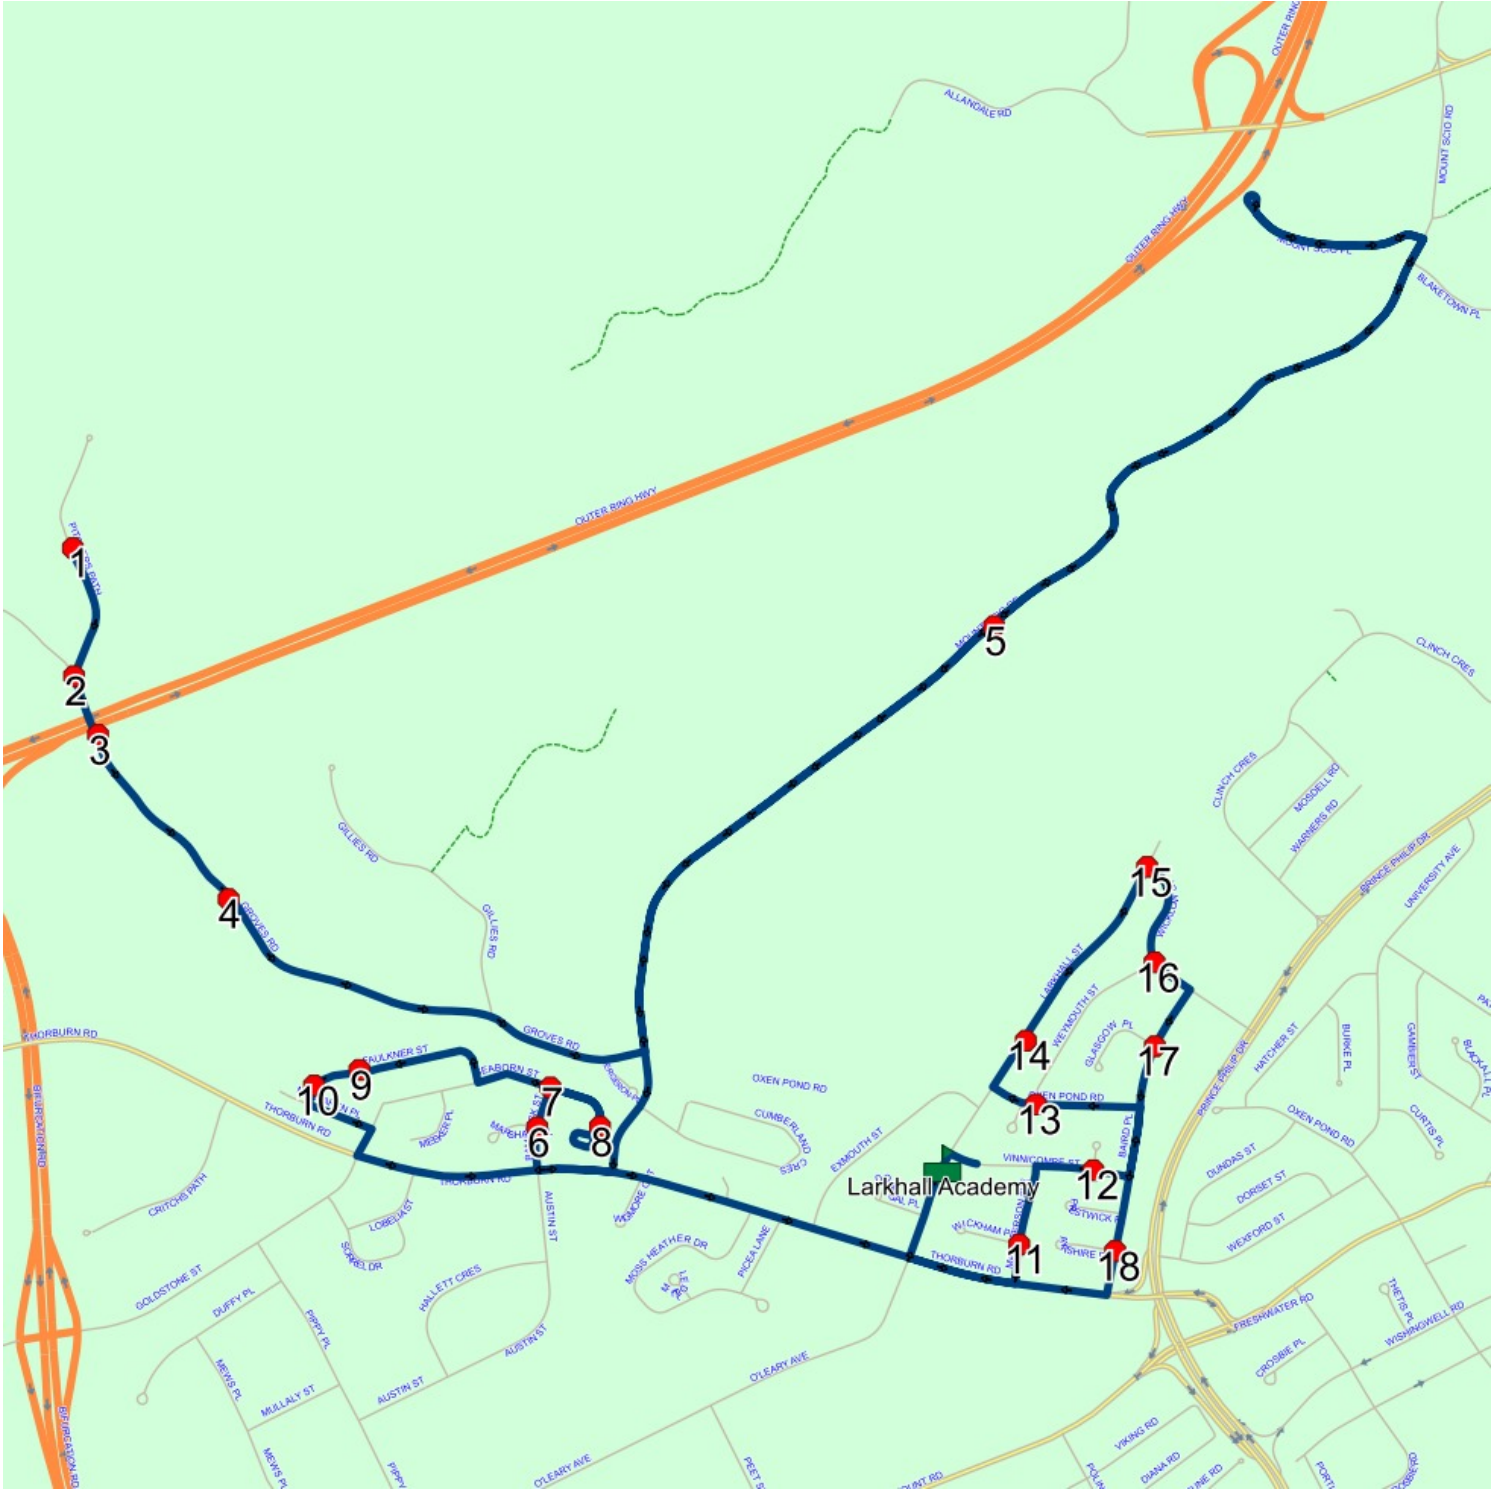

Route: 23-250-02 Run: 23-250-02 AM

Route: 23-250-02

Operator: Burse's Taxi Inc.

Vehicle: 23-250-02

Description:

Schools: Larkhall Academy (334)

Run: 23-250-02 AM

Schools: Larkhall Academy

#	Arrival	Departure	Description
1		7:58 AM	#70 Pitchers Path
2	7:58 AM	7:59 AM	Groves Rd @ Pitchers Path
3		8:00 AM	#252 Groves Rd
4		8:00 AM	185 GROVES RD; ST JOHNS; A1B
5		8:09 AM	213 MOUNT SCIO RD; ST JOHNS; A1B
6		8:11 AM	BAMBRICK ST; ST JOHNS & MARSHALL PL; ST JOHNS
7		8:12 AM	SEABORN ST; ST JOHNS & BAMBRICK ST; ST JOHNS
8		8:13 AM	8 SEABORN ST; ST JOHNS; A1B : 2026-06-30
9	8:14 AM	8:15 AM	82 FAULKNER ST; ST JOHNS; A1B
10		8:15 AM	88 FAULKNER ST; ST JOHNS; A1B : 2025-06-30
11	8:19 AM	8:20 AM	MACPHERSON AVE; ST JOHNS & WICKHAM PL; ST JOHNS
12	8:20 AM	8:21 AM	VINNICOMBE PL; ST JOHNS & VINNICOMBE ST; ST JOHNS
13	8:22 AM	8:23 AM	WEYMOUTH ST; ST JOHNS & OXEN POND RD; ST JOHNS
14		8:24 AM	56 LARKHALL ST; ST JOHNS; A1B
15		8:25 AM	LARKHALL ST; ST JOHNS & WICKLOW ST; ST JOHNS
16		8:26 AM	WICKLOW ST; ST JOHNS & WEYMOUTH ST; ST JOHNS
17		8:27 AM	BAIRD PL; ST JOHNS & GLASGOW PL; ST JOHNS
18		8:28 AM	BAIRD PL; ST JOHNS & AYRSHIRE PL; ST JOHNS
19	8:30 AM	8:32 AM	Larkhall Academy Driveway

Route: 23-250-02 Run: 23-250-02 AM