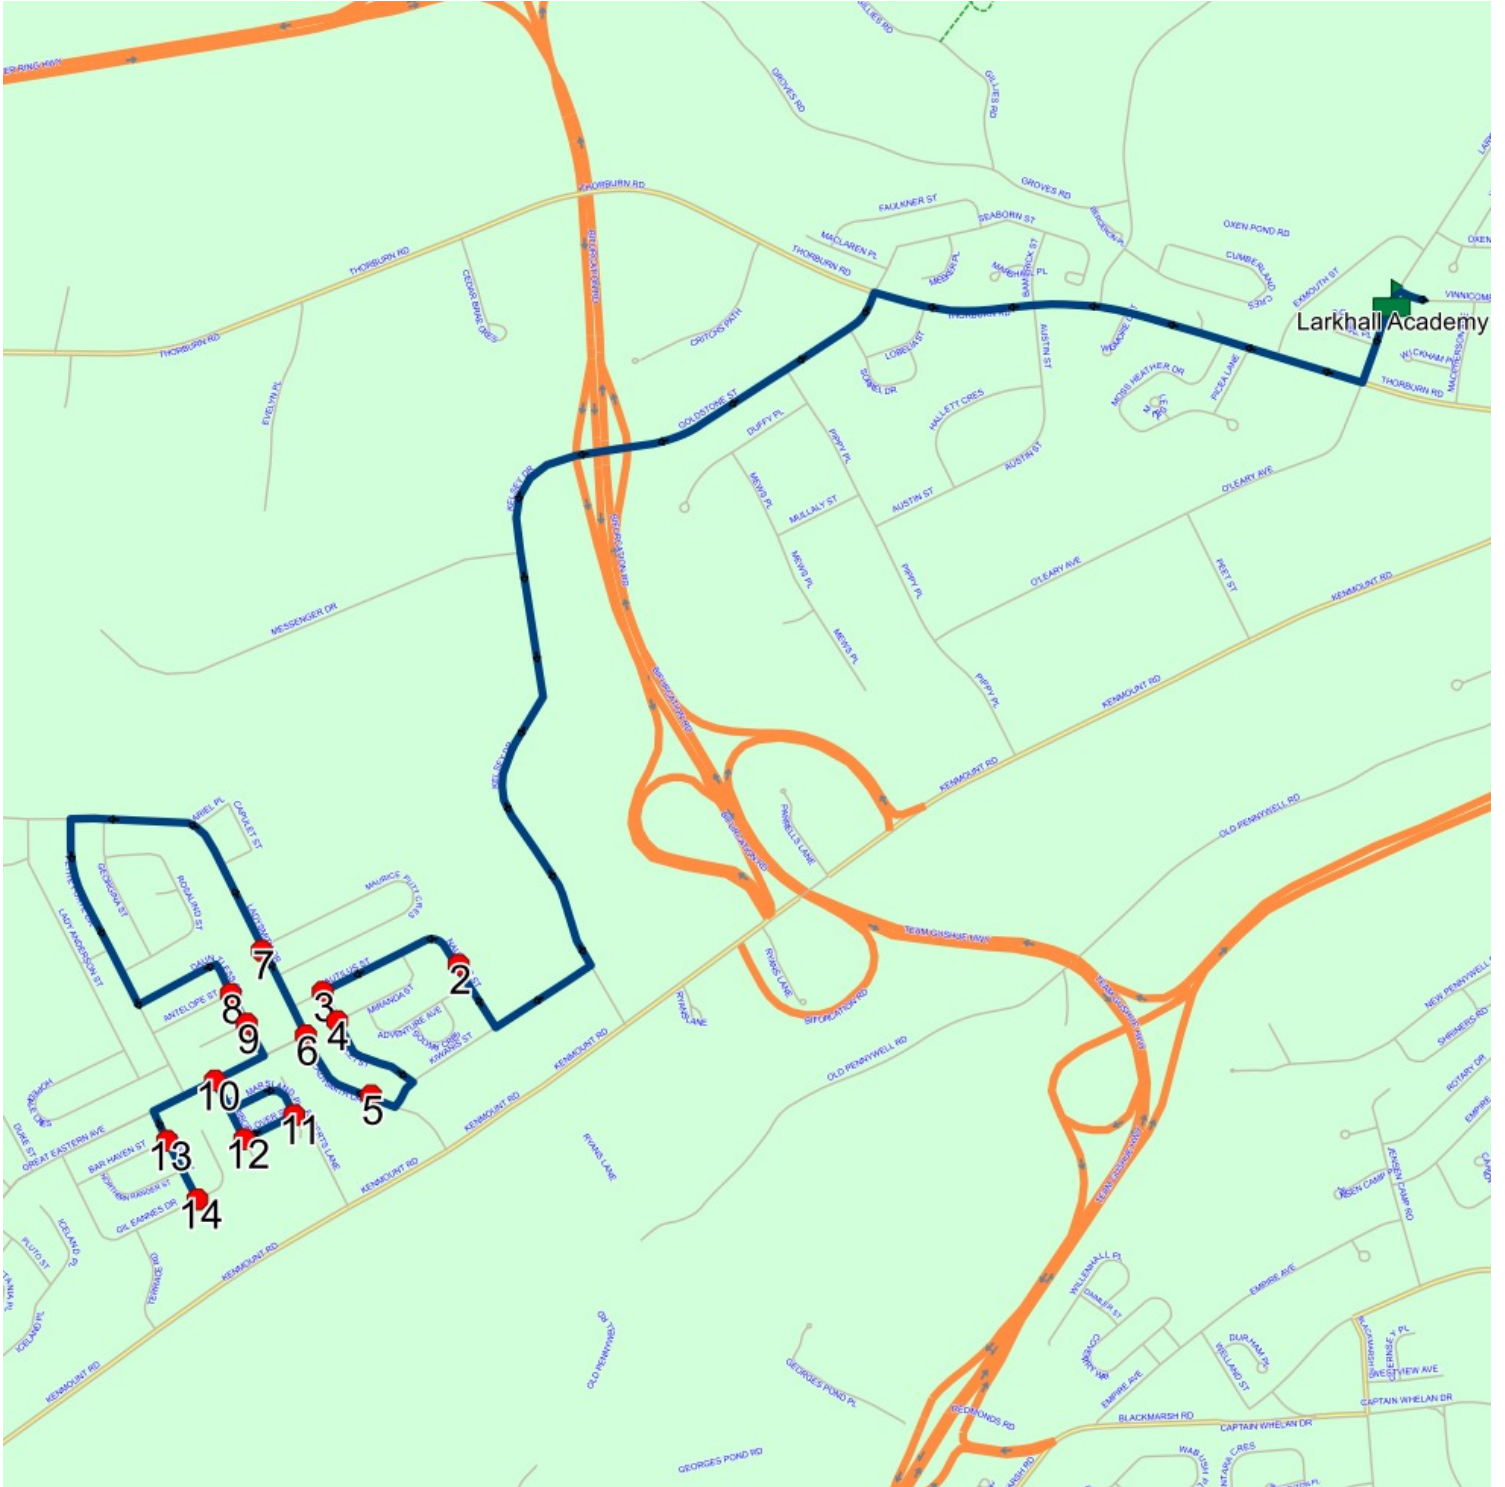

Route: 23-027-8 Run: 23-027-8 PM

Route: 23-250-02 Run: 23-250-02 AM

Route: 23-250-02

Operator: Burse's Taxi Inc.

Vehicle: 23-250-02

Description:

Schools: Larkhall Academy (334)

Run: 23-250-02 AM

Schools: Larkhall Academy

#	Arrival	Departure	Description
1		7:58 AM	#70 Pitchers Path
2	7:58 AM	7:59 AM	Groves Rd @ Pitchers Path
3		8:00 AM	#252 Groves Rd
4		8:00 AM	185 GROVES RD; ST JOHNS; A1B
5		8:09 AM	213 MOUNT SCIO RD; ST JOHNS; A1B
6		8:11 AM	BAMBRICK ST; ST JOHNS & MARSHALL PL; ST JOHNS
7		8:12 AM	SEABORN ST; ST JOHNS & BAMBRICK ST; ST JOHNS
8		8:13 AM	8 SEABORN ST; ST JOHNS; A1B : 2026-06-30
9	8:14 AM	8:15 AM	82 FAULKNER ST; ST JOHNS; A1B
10		8:15 AM	88 FAULKNER ST; ST JOHNS; A1B : 2025-06-30
11	8:19 AM	8:20 AM	MACPHERSON AVE; ST JOHNS & WICKHAM PL; ST JOHNS
12	8:20 AM	8:21 AM	VINNICOMBE PL; ST JOHNS & VINNICOMBE ST; ST JOHNS
13	8:22 AM	8:23 AM	WEYMOUTH ST; ST JOHNS & OXEN POND RD; ST JOHNS
14		8:24 AM	56 LARKHALL ST; ST JOHNS; A1B
15		8:25 AM	LARKHALL ST; ST JOHNS & WICKLOW ST; ST JOHNS
16		8:26 AM	WICKLOW ST; ST JOHNS & WEYMOUTH ST; ST JOHNS
17		8:27 AM	BAIRD PL; ST JOHNS & GLASGOW PL; ST JOHNS
18		8:28 AM	BAIRD PL; ST JOHNS & AYRSHIRE PL; ST JOHNS
19	8:30 AM	8:32 AM	Larkhall Academy Driveway