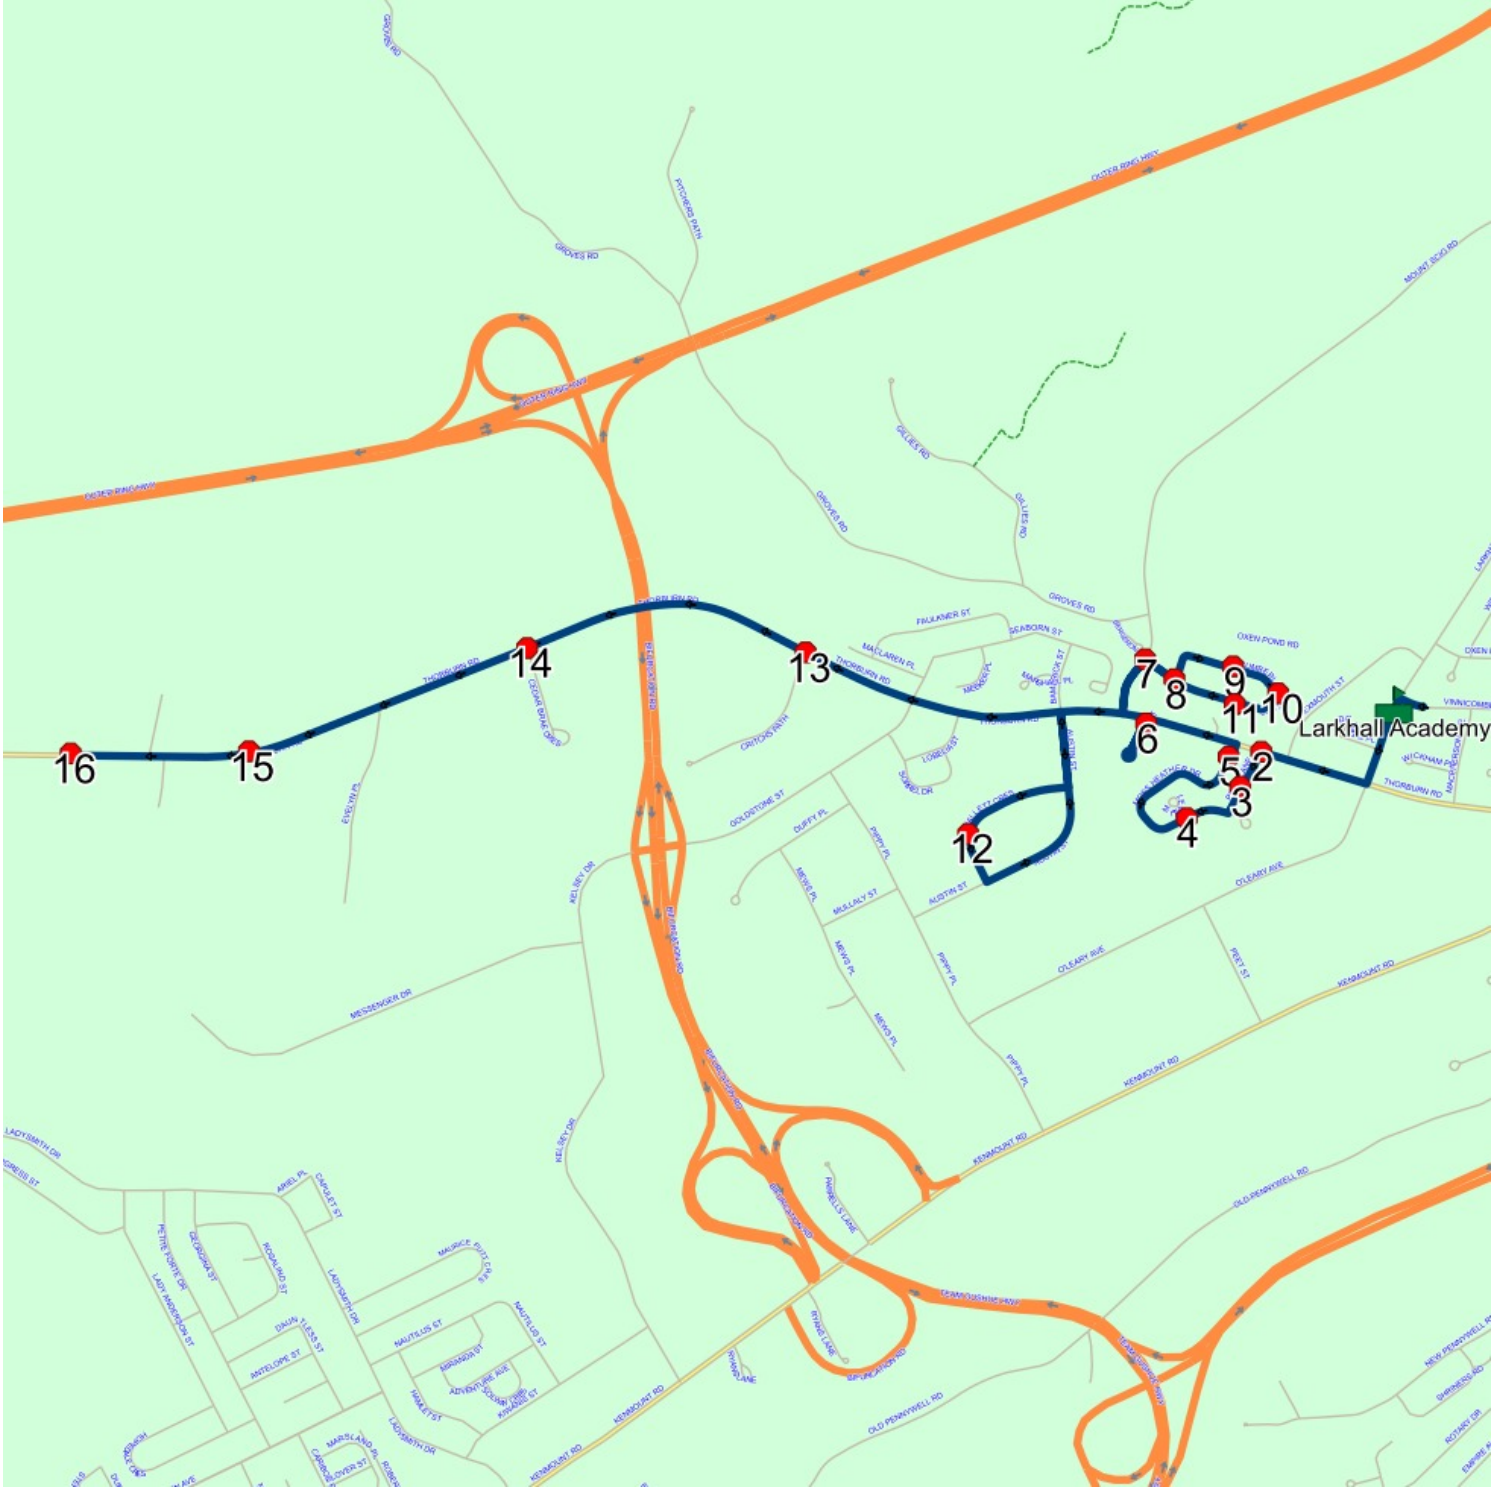

Route: 23-027-7 Run: 23-027-7 PM

Route: 23-027-7

Operator: Executive Taxi Ltd.

Vehicle: 23-027-7

Description:

Schools: Larkhall Academy (334)

Run: 23-027-7 PM

Schools: Larkhall Academy

#	Arrival	Departure	Description
1	2:50 PM	3:05 PM	Larkhall Academy Driveway
2	3:06 PM	3:07 PM	THORBURN RD; ST JOHNS & PICEA LANE; ST JOHNS
3	3:08 PM	3:09 PM	15 PICEA LANE; ST JOHNS; A1B
4	3:09 PM	3:10 PM	MOSS HEATHER DR; ST JOHNS & LEDUM PL; ST JOHNS
5	3:10 PM	3:11 PM	129 MOSS HEATHER DR; ST JOHNS
6	3:12 PM	3:13 PM	5 WIGMORE CRT; ST JOHNS; A1B : 2025-06-30
7	3:15 PM		MOUNT SCIO RD & CUMBERLAND CRES
8	3:15 PM	3:16 PM	192 CUMBERLAND CRES; ST JOHNS; A1B : 2026-06-30
9	3:16 PM	3:17 PM	128 CUMBERLAND CRES; ST JOHNS; A1B
10	3:17 PM	3:18 PM	78 CUMBERLAND CRES; ST JOHNS; A1B
11	3:18 PM	3:19 PM	38 CUMBERLAND CRES; ST JOHNS; A1B
12	3:21 PM		RAINBOW DAYCARE - 17 HALLETT CRES Effective: 2024-10-30
13	3:24 PM		THORBURN RD & CRITCHS PATH
14	3:25 PM	3:26 PM	THORBURN RD & CEDAR BRAE CRES
15	3:26 PM		394 THORBURN RD
16	3:27 PM		460 THORBURN RD

Route: 23-027-7 Run: 23-027-7 PM

Route: 23-027-8 Run: 23-027-8 AM

Route: 23-027-8

Operator: Executive Taxi Ltd.

Vehicle: 23-027-8

Description:

Schools: Larkhall Academy (334)

Run: 23-027-8 AM