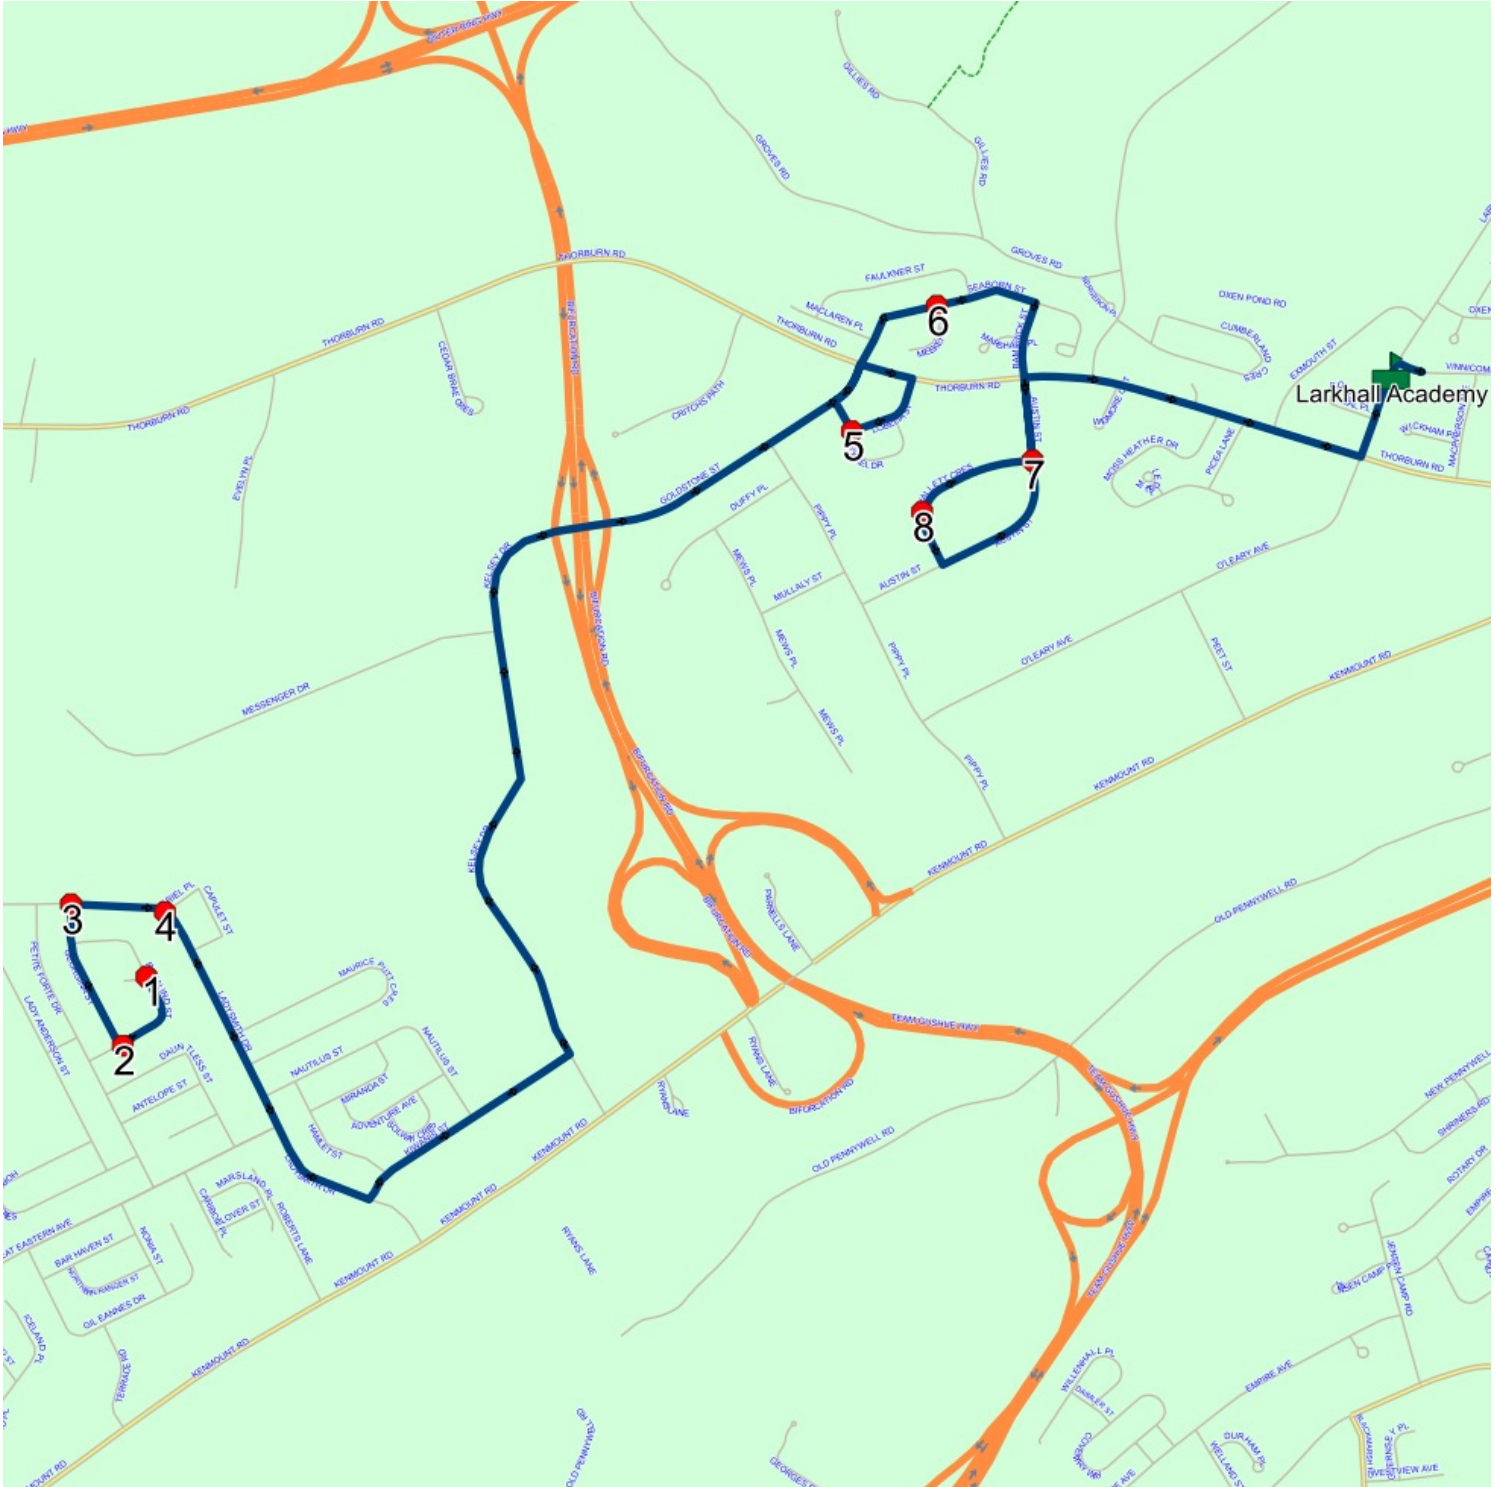

Route: 23-250-08 Run: 23-250-08 AM

Route: 23-250-08

Operator: Burse's Taxi Inc.

Vehicle: 23-250-08

Description:

Schools: Larkhall Academy (334)

Run: 23-250-08 AM

Schools: Larkhall Academy

#	Arrival	Departure	Description	
1	8:12 AM	8:13 AM	ROSALIND ST & NERISSA PL	Effective: 2024-10-30
2	8:13 AM	8:14 AM	8 ROSALIND ST	Effective: 2024-10-30
3	8:14 AM	8:15 AM	LADYSMITH DR & GEORGINA ST	Effective: 2024-10-30
4	8:15 AM	8:16 AM	LADYSMITH DR & ARIEL PL	Effective: 2024-10-30
5	8:22 AM	8:23 AM	SORREL DR; ST JOHNS & LOBELIA ST; ST JOHNS	Effective: 2024-10-30
6	8:22 AM	8:24 AM	SEABORN ST & MEEKER PL; ST JOHNS	Effective: 2024-10-30
7	8:25 AM	8:26 AM	AUSTIN ST; ST JOHNS & HALLETT CRES; ST JOHNS	Effective: 2024-10-30
8	8:25 AM	8:26 AM	RAINBOW DAYCARE - 17 HALLETT CRES	Effective: 2024-10-30
9	8:30 AM	8:32 AM	Larkhall Academy Driveway	

Route: 23-250-08 Run: 23-250-08 AM