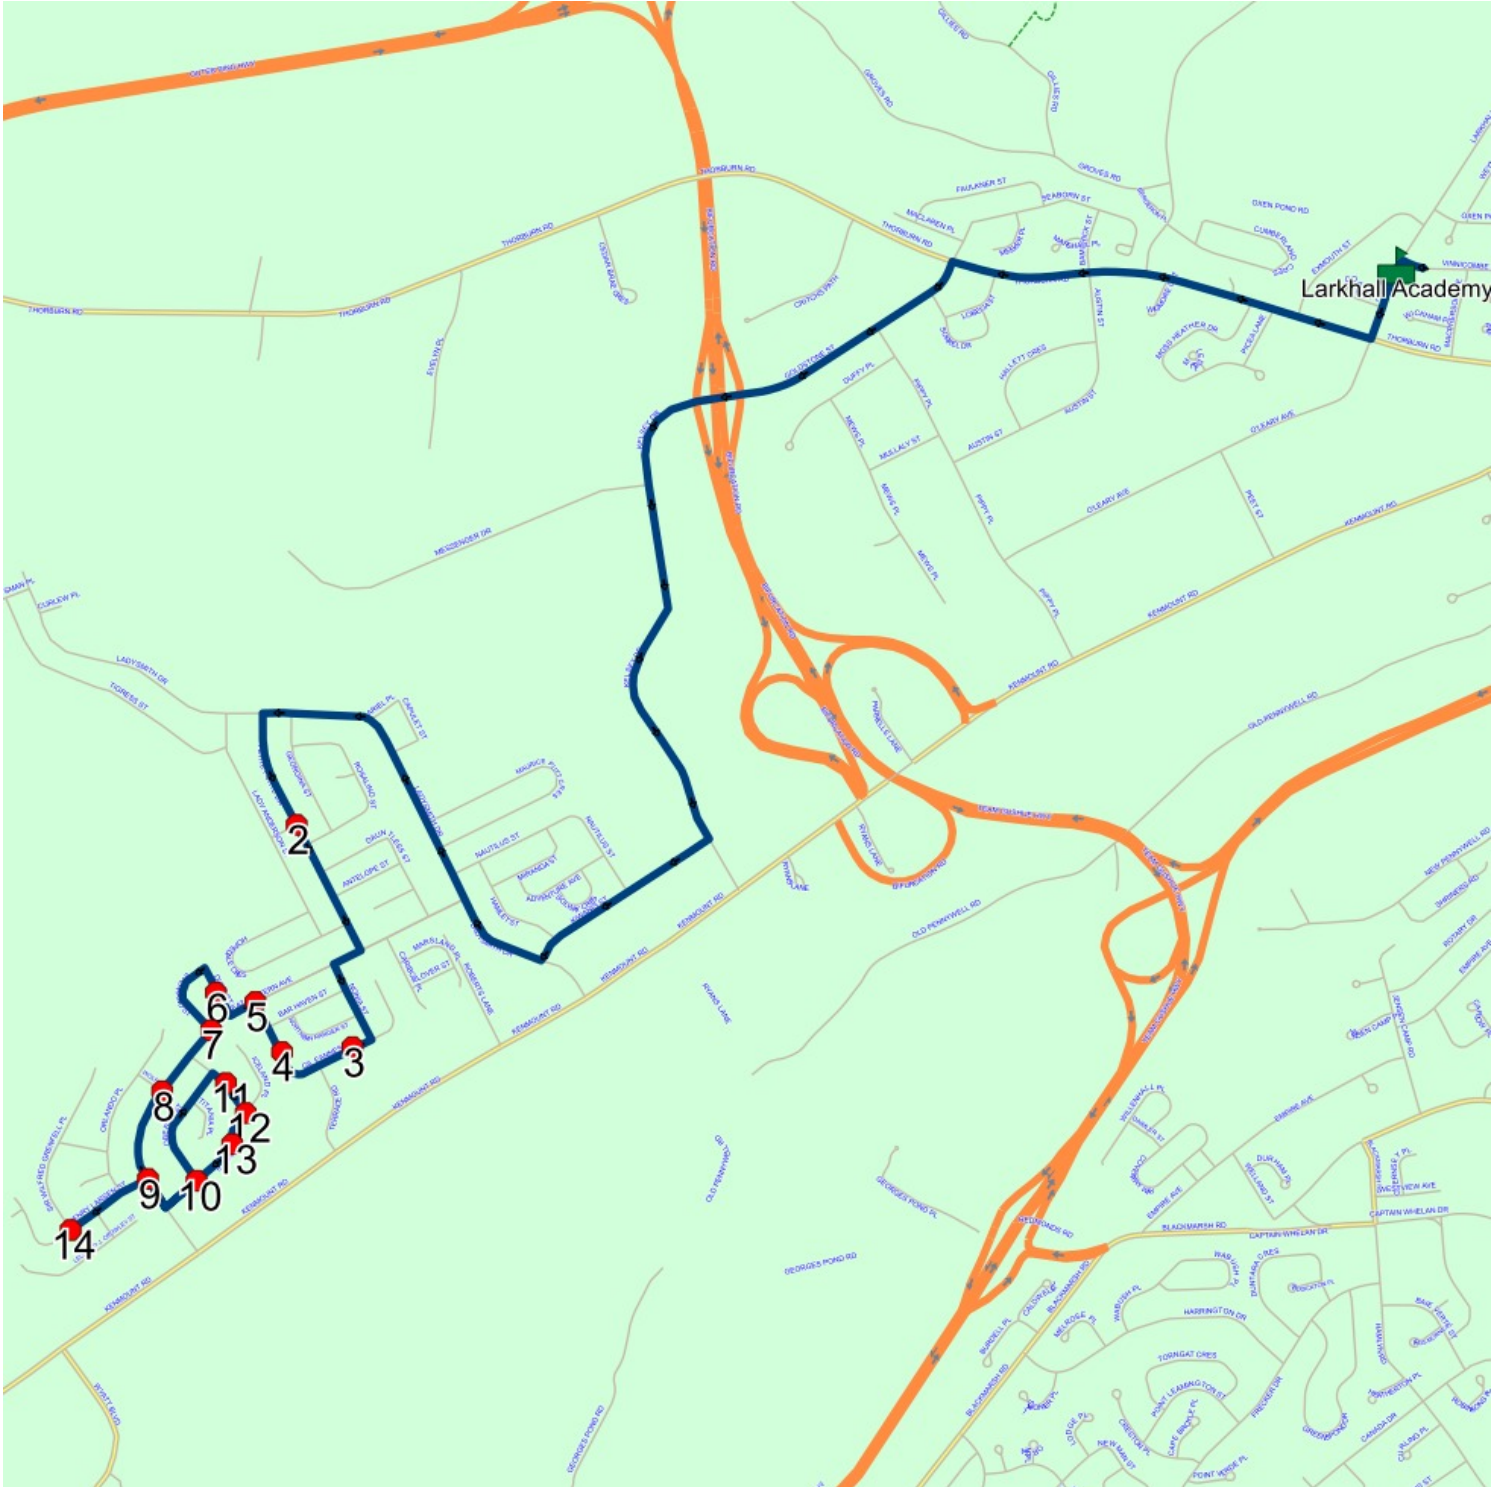

#	Arrival	Departure	Description
1		8:06 AM	HENRY LARSEN ST & SIR WILFRED GRENFELL PL; ST JOHNS
2	8:06 AM	8:07 AM	GREAT EASTERN AVE & HENRY LARSEN ST
3	8:08 AM	8:09 AM	ICELAND PL & OBERON ST
4		8:09 AM	28 ICELAND PL
5	8:09 AM	8:10 AM	ICELAND PL & PLUTO ST
6	8:10 AM	8:11 AM	12 PLUTO ST : 2026-06-30
7	8:13 AM	8:14 AM	GREAT EASTERN AVE & WOLF ST
8		8:14 AM	GREAT EASTERN AVE & STEPHANO ST
9		8:16 AM	7 DUKE ST
10		8:17 AM	GREAT EASTERN AVE & GIL EANNES DR
11		8:18 AM	#13 Gil Eannes Dr
12	8:18 AM	8:19 AM	39 GIL EANNES DR; ST JOHNS; A1B : 2026-06-30
13		8:21 AM	PETITE FORTE DR & DESOLA ST
14	8:30 AM	8:32 AM	Larkhall Academy Driveway

Route: 23-027-6 Run: 23-027-6 PM

Route: 23-027-6

Operator: Executive Taxi Ltd.

Vehicle: 23-027-6

Description:

Schools: Larkhall Academy (334)

Run: 23-027-6 PM

Schools: Larkhall Academy

#	Arrival	Departure	Description
1	2:50 PM	3:05 PM	Larkhall Academy Driveway
2	3:14 PM		PETITE FORTE DR & DESOLA ST
3	3:16 PM	3:17 PM	39 GIL EANNES DR; ST JOHNS; A1B : 2026-06-30
4	3:17 PM	3:18 PM	#13 Gil Eannes Dr
5	3:18 PM		GREAT EASTERN AVE & GIL EANNES DR
6	3:19 PM	3:20 PM	7 DUKE ST
7	3:21 PM		GREAT EASTERN AVE & STEPHANO ST
8	3:22 PM	3:23 PM	GREAT EASTERN AVE & WOLF ST
9	3:23 PM	3:24 PM	GREAT EASTERN AVE & HENRY LARSEN ST
10	3:24 PM	3:25 PM	ICELAND PL & OBERON ST
11	3:26 PM	3:27 PM	12 PLUTO ST : 2026-06-30
12	3:27 PM	3:28 PM	ICELAND PL & PLUTO ST
13	3:28 PM	3:29 PM	28 ICELAND PL
14	3:30 PM	3:31 PM	HENRY LARSEN ST & SIR WILFRED GRENFELL PL; ST JOHNS

Route: 23-027-6 Run: 23-027-6 PM

Route: 23-027-7 Run: 23-027-7 AM

Route: 23-027-7

Operator: Executive Taxi Ltd.

Vehicle: 23-027-7

Description:

Schools: Larkhall Academy (334)

Run: 23-027-7 AM