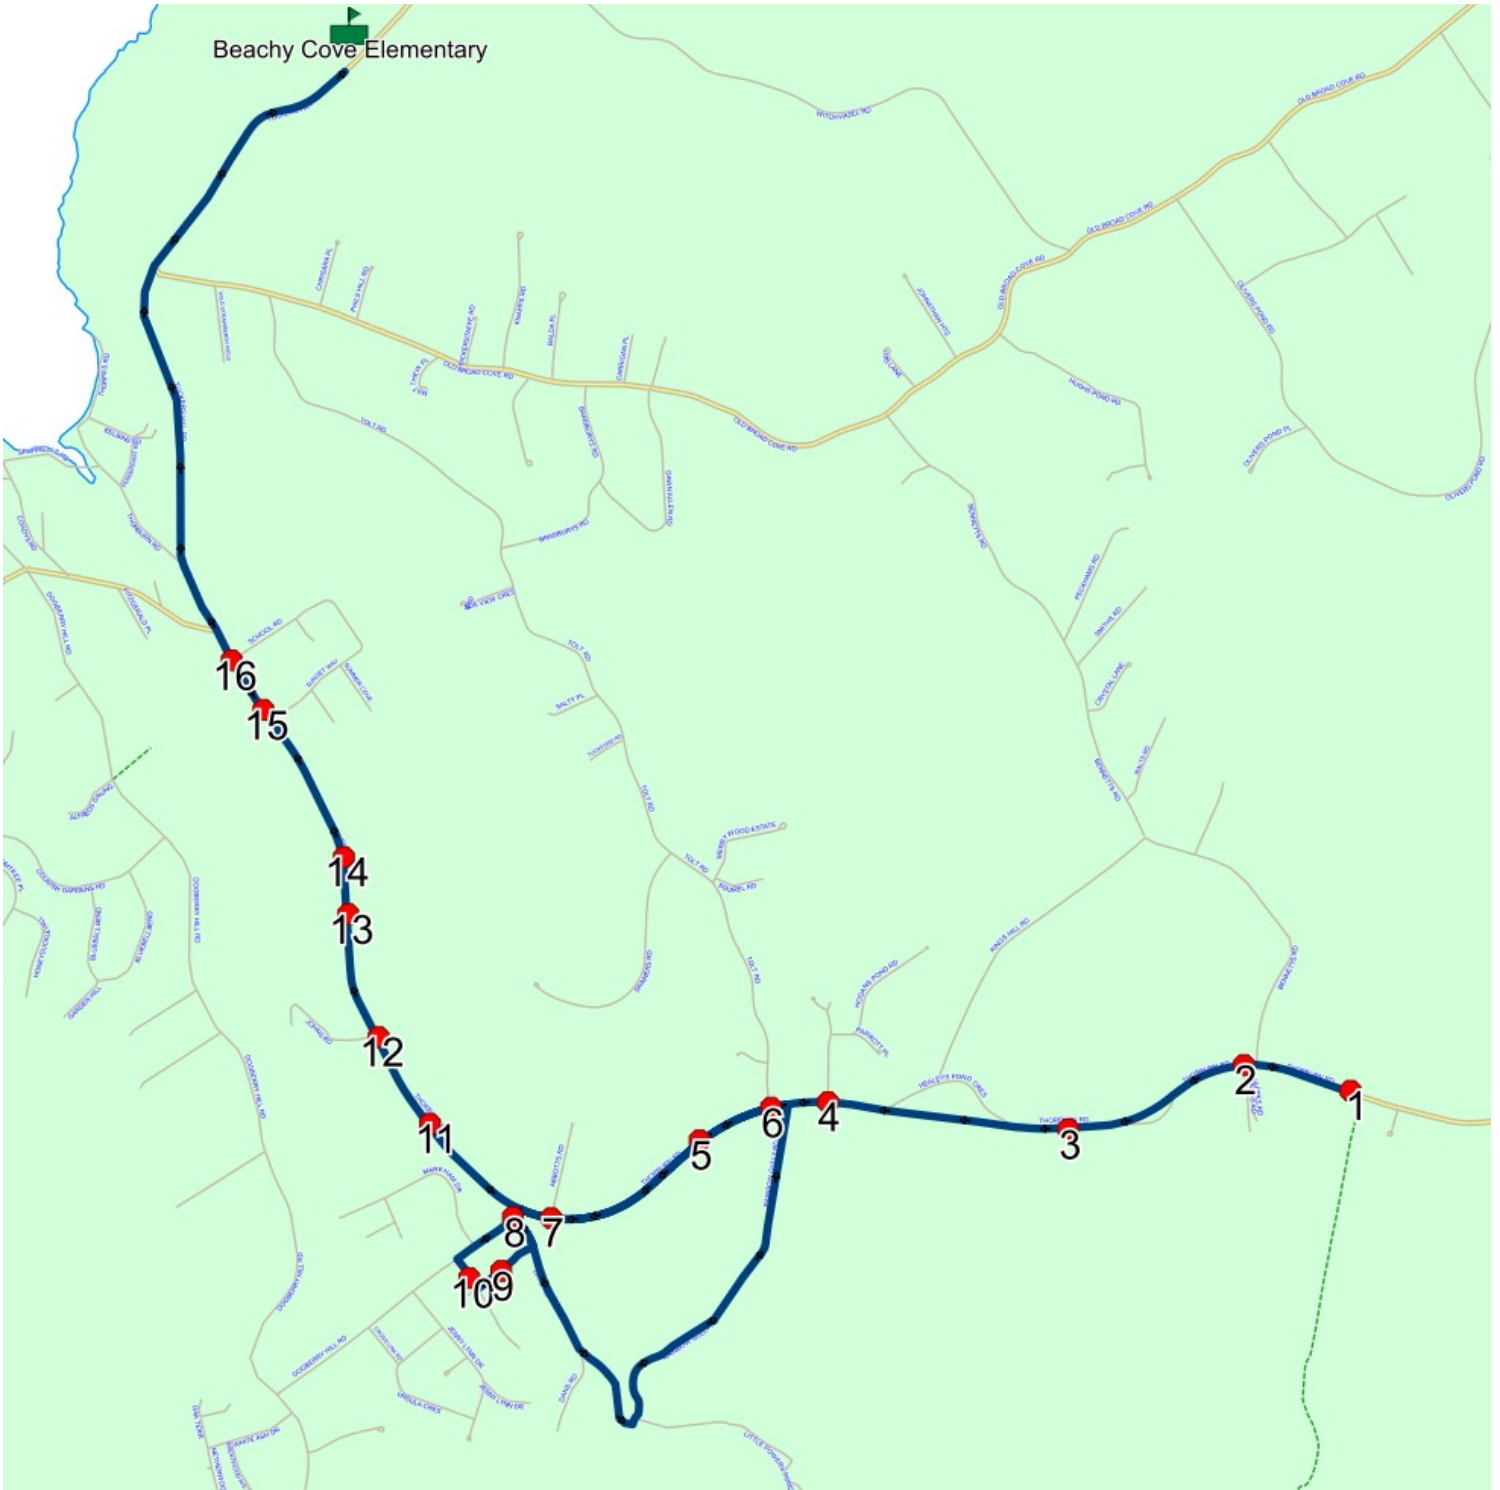

Route: 23-168-8 Run: 23-168-8 AM

Route: 23-168-8

Operator: Executive Taxi Ltd.

Vehicle: 23-168-8

Description:

Schools: Beachy Cove Elementary (320)

Run: 23-168-8 AM

Description:

Schools: Beachy Cove Elementary

#	Arrival	Departure	Description
1		7:47 AM	858 THORBURN RD
2	7:47 AM	7:48 AM	Thorburn Rd @ Rons Rd
3		7:48 AM	961 THORBURN RD; PORTUGAL COVE-ST PHILIPS; A1M
4		7:49 AM	Thorburn Rd @ Hogans Pond Rd
5		7:50 AM	1162 THORBURN RD; PORTUGAL COVE-ST PHILIPS; A1M Effective: 2024-11-20
6		7:56 AM	THORBURN RD; PORTUGAL COVE-ST. PHILIP'S & TOLT RD; PORTUGAL COVE-ST. PHILIP'S Effective: 2024-11-20
7		7:57 AM	Thorburn Rd @ Abbotts Rd
8		7:58 AM	Dogberry Hill Rd @ Dans Rd
9	7:59 AM	8:00 AM	RIVERFRONT DR & BROOK VIEW PL; PORTUGAL COVE-ST. PHILIP'S
10	8:00 AM	8:01 AM	5 MEGAN RIDGE DR; PORTUGAL COVE-ST PHILIPS
11		8:03 AM	1298 THORBURN RD; PORTUGAL COVE-ST PHILIPS; A1M
12		8:04 AM	1336 THORBURN RD
13	8:04 AM	8:05 AM	1386 THORBURN RD : 2025-06-30
14		8:05 AM	1408 THORBURN RD
15	8:06 AM	8:07 AM	THORBURN RD & SUNSET WAY
16		8:07 AM	Thorburn Rd @ School Rd
17	8:10 AM	8:12 AM	Beachy Cove Elementary Driveway : 2025-06-30

Route: 23-168-8 Run: 23-168-8 AM