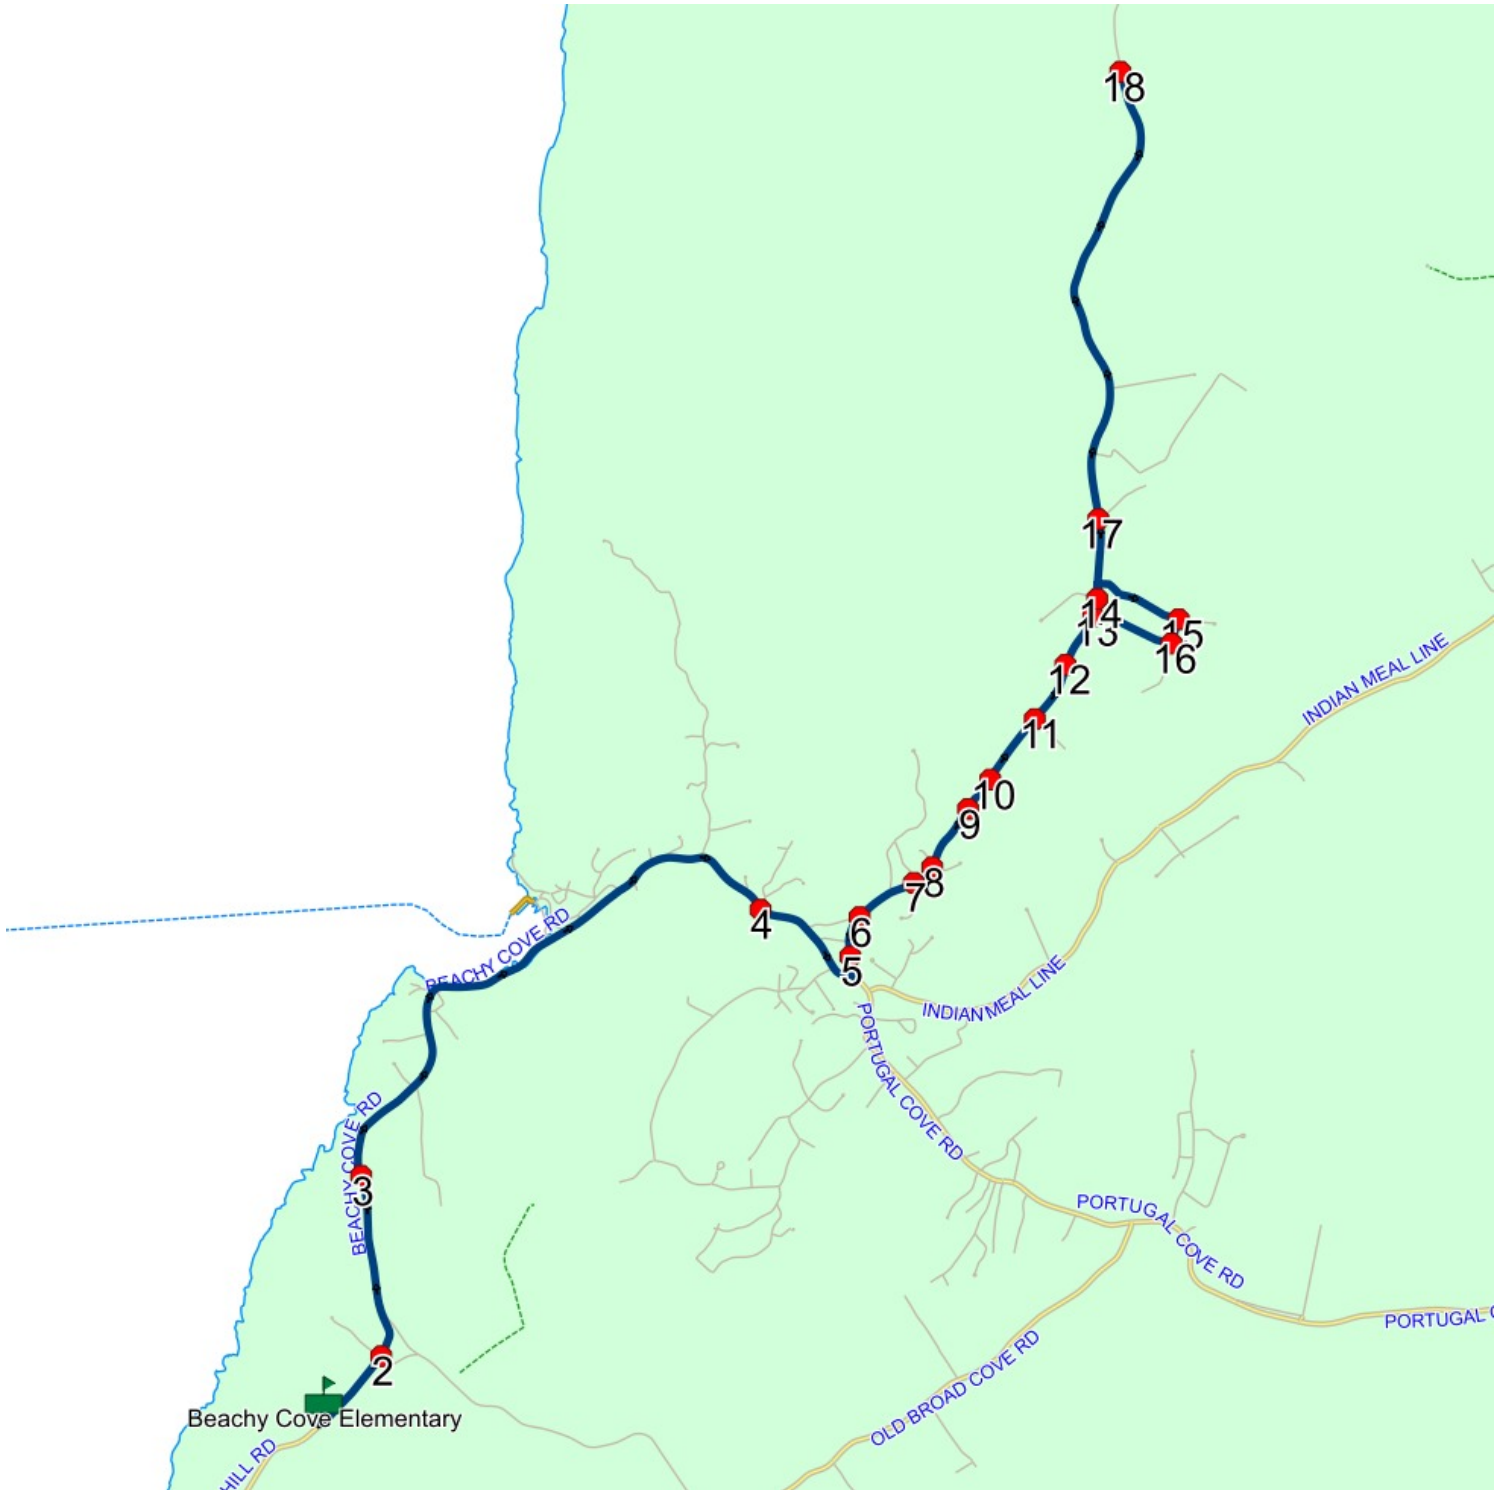

Route: 23-168-1 Run: 23-168-1 PM

Route: 23-168-1

Operator: Executive Taxi Ltd.

Vehicle: 23-168-1

Description:

Schools: Beachy Cove Elementary (320)

Run: 23-168-1 PM

Schools: Beachy Cove Elementary

#	Arrival	Departure	Description
1	2:35 PM	2:50 PM	Beachy Cove Elementary Driveway
2	2:50 PM	2:51 PM	BEACHY COVE RD & PATRICIA DR; PORTUGAL COVE-ST. PHILIP'S
3	2:52 PM		231 BEACHY COVE RD
4	2:55 PM		1711 PORTUGAL COVE RD (KIDS KAMPUS/KIDKARE) : 2027-03-30
5	2:57 PM		13 BAULINE LINE
6	2:58 PM		BAULINE LINE EXT & LEGION RD; PORTUGAL COVE-ST. PHILIP'S Effective: 2024-10-02
7	2:59 PM		91 BAULINE LINE EXT
8	2:59 PM		Bauline Line @ Copperhead Rd
9	3:00 PM		144 BAULINE LINE EXT; PORTUGAL COVE-ST PHILIPS; A1M
10	3:01 PM		168 BAULINE LINE
11	3:01 PM	3:02 PM	BAULINE LINE & AUTUMN VALLEY RD
12	3:02 PM	3:03 PM	283 BAULINE LINE
13	3:03 PM	3:04 PM	Bauline Line @ Chesley Van Hts
14	3:04 PM	3:05 PM	BAULINE LINE & HIBBS PL
15	3:06 PM		WOODLAND DR & JERA ST
16	3:07 PM	3:08 PM	CHESLEY VAN HTS & JERA ST
17	3:09 PM	3:10 PM	#361 Bauline Line
18	3:13 PM	3:14 PM	#697 Bauline Line

Route: 23-168-1 Run: 23-168-1 PM