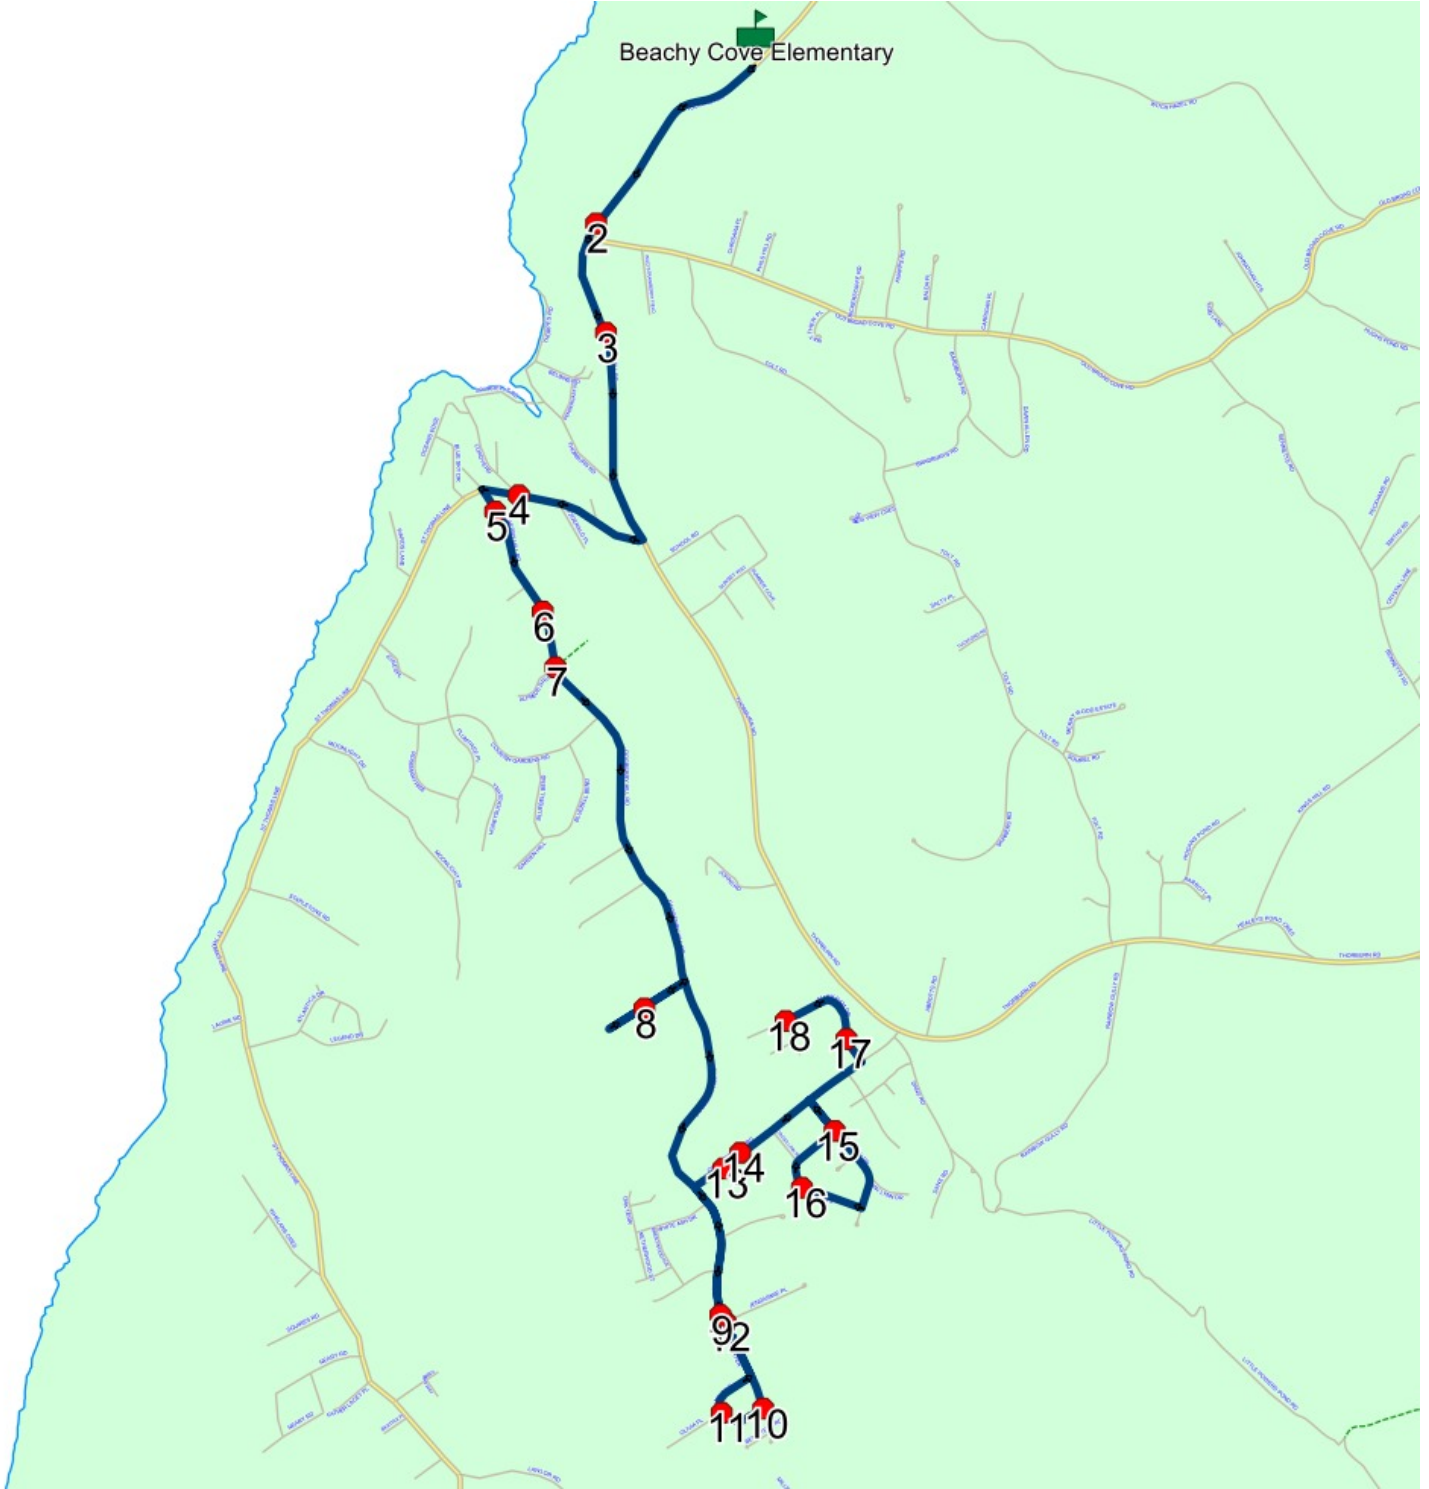

Route: 23-168-6 Run: 23-168-6 PM

Route: 23-168-6

Operator: Executive Taxi Ltd.

Vehicle: 23-168-6

Description:

Schools: Beachy Cove Elementary (320)

Run: 23-168-6 PM

Schools: Beachy Cove Elementary

#	Arrival	Departure	Description
1	2:35 PM	2:50 PM	Beachy Cove Elementary Driveway
2	2:51 PM		125 TUCKERS HILL RD
3	2:52 PM		68 TUCKERS HILL RD; PORTUGAL COVE-ST. PHILIP'S
4	2:54 PM		COADYS RD & ST THOMAS LINE - BALLICATTER DAYCARE : 2025-06-30
5	2:55 PM		#10 Dogberry Hill Rd
6	2:55 PM	2:56 PM	56 DOGBERRY HILL RD
7	2:56 PM		Dogberry Hill Rd @ Alfreds Drung
8	2:58 PM	2:59 PM	#25 Marian Pl
9	3:04 PM		64 DOGBERRY HILL ROAD EXTEN; PORTUGAL COVE-ST PHILIPS; A1M
10	3:05 PM		DOGBERRY HILL ROAD EXTEN & CANNON SMITH CRES; PORTUGAL COVE-ST. PHILIP'S
11	3:06 PM		Cannon Smith Cres @ Olivia Pl
12	3:08 PM		Dogberry Hill Rd Ext @ Jendarmie Pl
13	3:09 PM		354 DOGBERRY HILL RD
14	3:09 PM	3:10 PM	385 DOGBERRY HILL RD
15	3:11 PM		Jenny Lynn Dr @ Ursula Cres
16	3:12 PM	3:13 PM	#16 Ursula Cres
17	3:16 PM		13 MARKHAM DR; PORTUGAL COVE-ST PHILIPS
18	3:17 PM		MARKHAM DR & PAPANBURG PL; PORTUGAL COVE-ST. PHILIP'S

Route: 23-168-6 Run: 23-168-6 PM