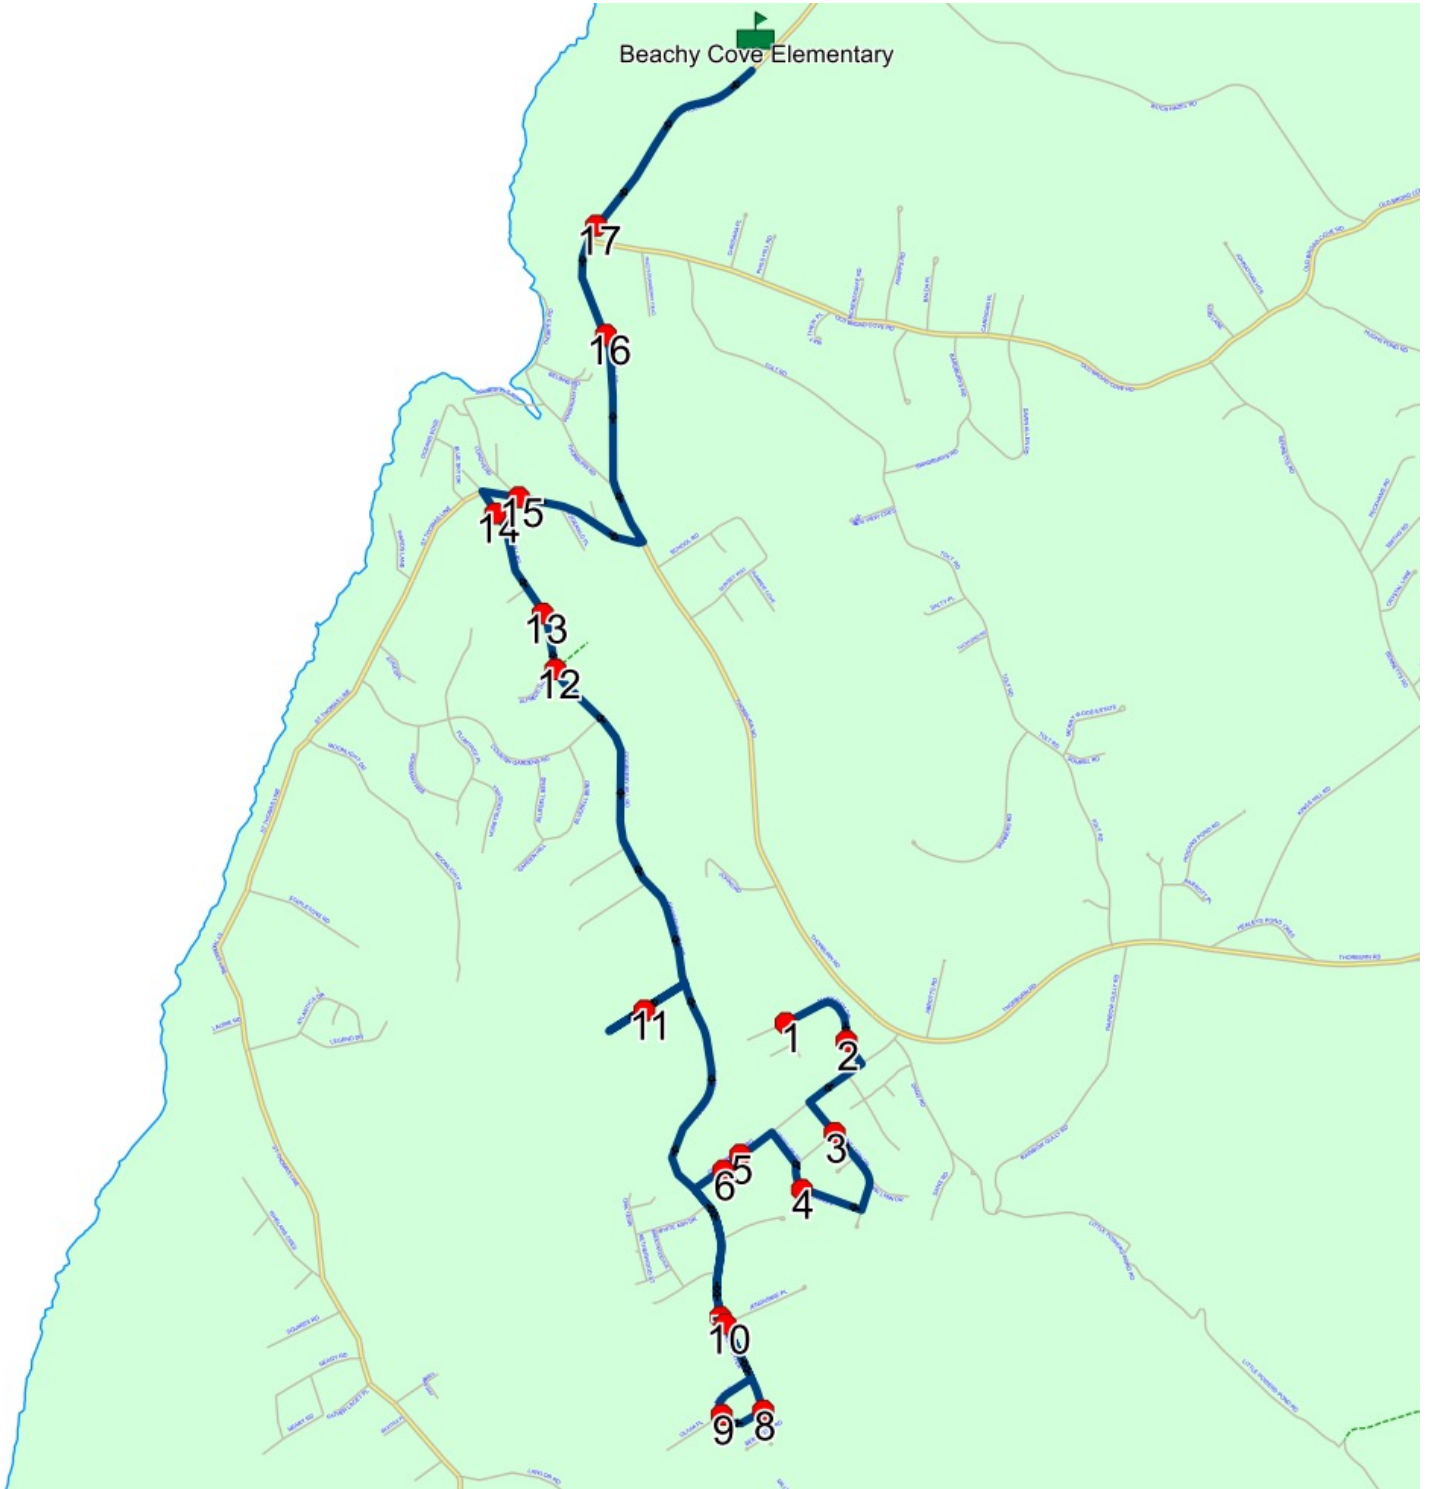

Route: 23-168-6 Run: 23-168-6 AM

Route: 23-168-6

Operator: Executive Taxi Ltd.

Vehicle: 23-168-6

Description:

Schools: Beachy Cove Elementary (320)

Run: 23-168-6 AM

Schools: Beachy Cove Elementary

#	Arrival	Departure	Description
1	7:43 AM	7:44 AM	MARKHAM DR & PAPENBURG PL; PORTUGAL COVE-ST. PHILIP'S
2	7:44 AM	7:45 AM	13 MARKHAM DR; PORTUGAL COVE-ST PHILIPS
3		7:47 AM	Jenny Lynn Dr @ Ursula Cres
4	7:48 AM	7:49 AM	#16 Ursula Cres
5	7:50 AM	7:51 AM	385 DOGBERRY HILL RD
6		7:51 AM	354 DOGBERRY HILL RD
7	7:52 AM	7:53 AM	64 DOGBERRY HILL ROAD EXTEN; PORTUGAL COVE-ST PHILIPS; A1M
8	7:53 AM	7:54 AM	DOGBERRY HILL ROAD EXTEN & CANNON SMITH CRES; PORTUGAL COVE-ST. PHILIP'S
9	7:54 AM	7:55 AM	Cannon Smith Cres @ Olivia Pl
10		7:56 AM	Dogberry Hill Rd Ext @ Jendarmie Pl
11	8:01 AM	8:02 AM	#25 Marian Pl
12		8:04 AM	Dogberry Hill Rd @ Alfreds Drung
13		8:05 AM	56 DOGBERRY HILL RD
14		8:05 AM	#10 Dogberry Hill Rd
15		8:06 AM	COADYS RD & ST THOMAS LINE - BALLICATTER DAYCARE : 2025-06-30
16		8:08 AM	68 TUCKERS HILL RD; PORTUGAL COVE-ST. PHILIP'S
17		8:09 AM	125 TUCKERS HILL RD
18	8:10 AM	8:12 AM	Beachy Cove Elementary Driveway

Route: 23-168-6 Run: 23-168-6 AM