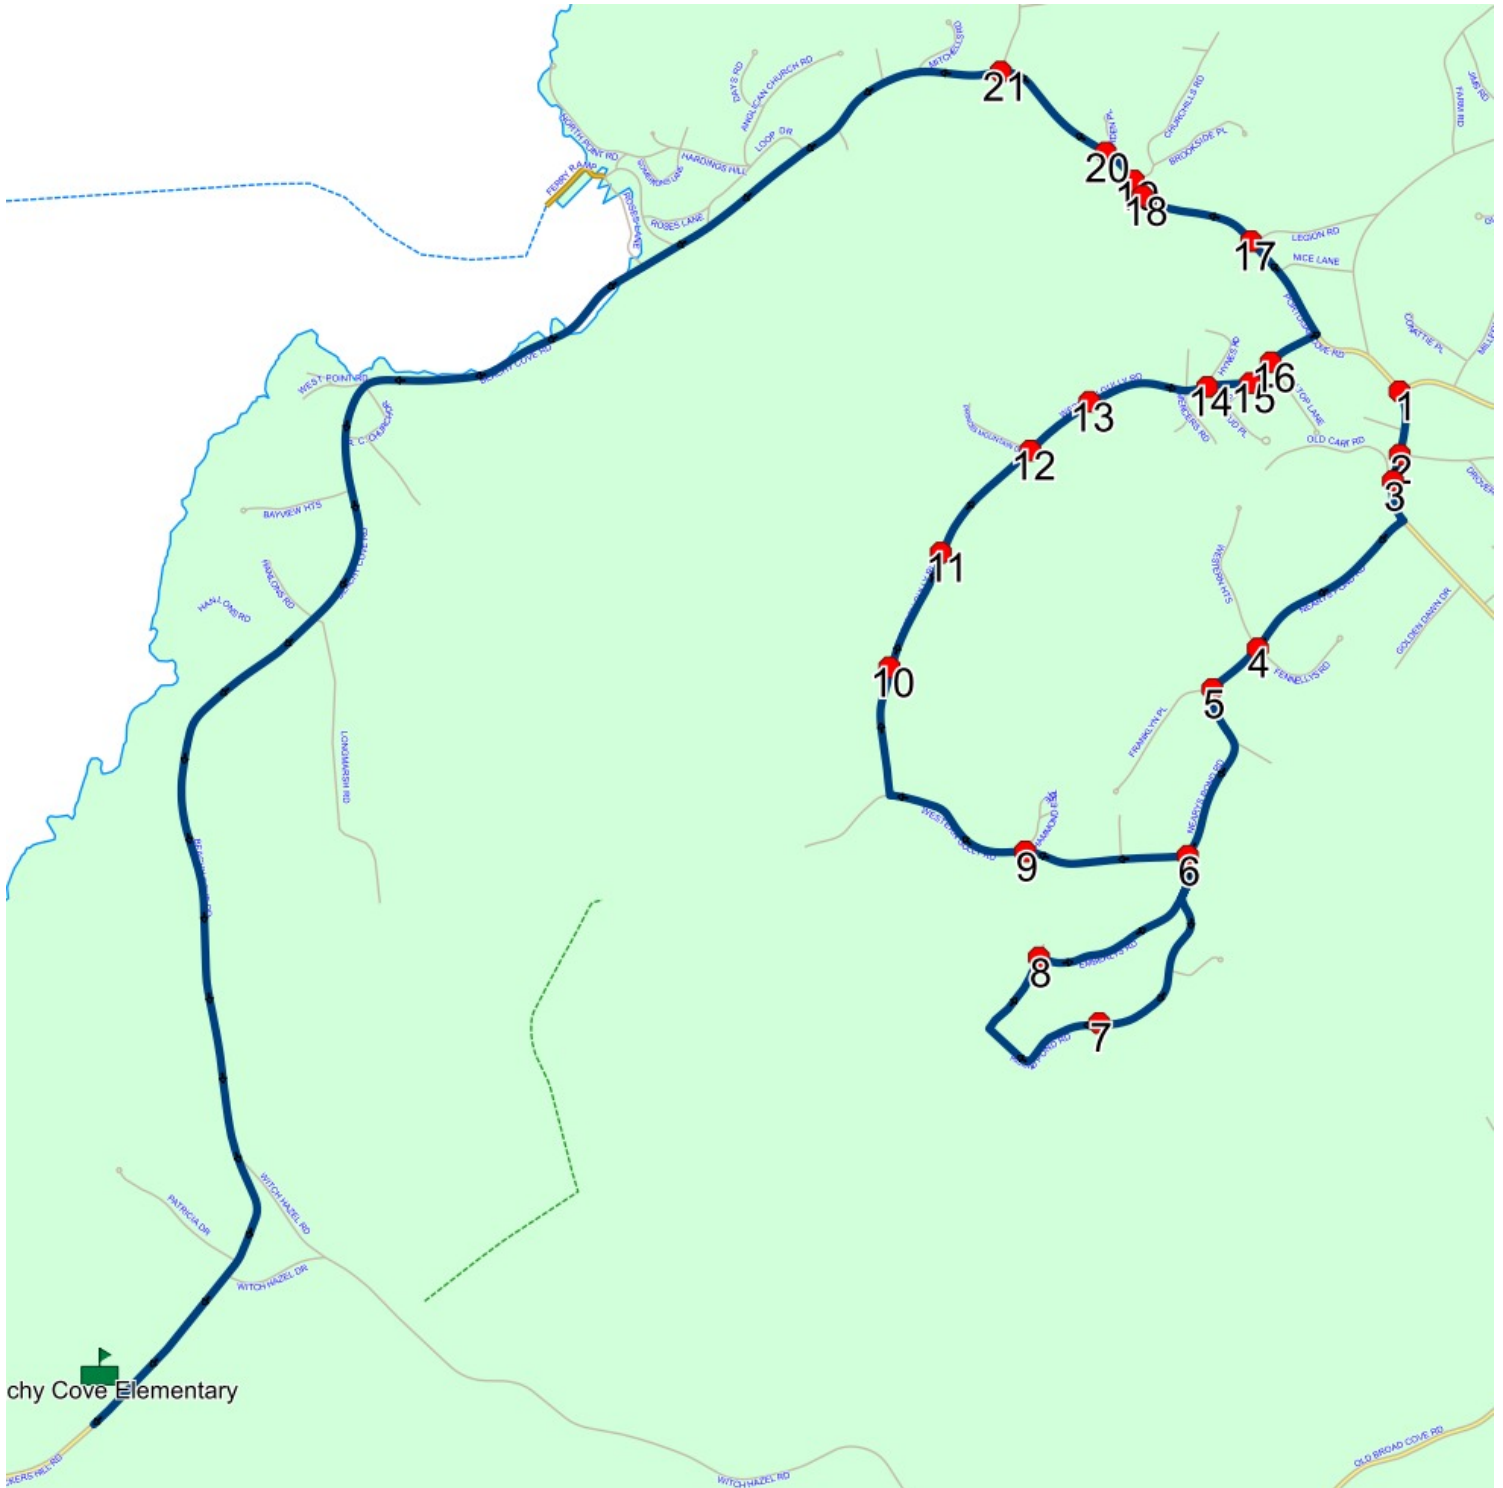

Route: 23-168-3 Run: 23-168-3 AM

Route: 23-168-3

Operator: Executive Taxi Ltd.

Vehicle: 23-168-3

Description:

Schools: Beachy Cove Elementary (320)

Run: 23-168-3 AM

Schools: Beachy Cove Elementary

#	Arrival	Departure	Description
1		7:48 AM	PORTUGAL COVE RD & INDIAN MEAL LINE
2	7:48 AM	7:49 AM	Portugal Cove Rd @ Drovers Hts
3		7:49 AM	Portugal Cove Rd @ Old Cart Rd
4	7:50 AM	7:51 AM	Nearys Pond Rd @ Western Hts
5		7:51 AM	Nearys Pond Rd @ Franklyn Pl
6		7:52 AM	Nearys Pond Rd @ Round Pond Rd
7	7:53 AM	7:54 AM	60 ROUND POND RD
8	7:54 AM	7:55 AM	ROUND POND RD & EMBERLYS RD; PORTUGAL COVE-ST. PHILIP'S
9		7:56 AM	Nearys Pond Rd @ Hammond Estate
10	7:57 AM	7:58 AM	#160 Western Gully Rd
11	7:58 AM	7:59 AM	126 WESTERN GULLY RD; PORTUGAL COVE-ST PHILIPS; A1M
12		8:00 AM	Western Gully Rd @ Princes Mountain Dr
13		8:01 AM	#68 Western Gully Rd
14		8:01 AM	Western Gully Rd @ Hynes Rd
15	8:01 AM	8:02 AM	Western Gully Rd @ Pine Bud Pl : 2025-06-30
16		8:02 AM	WESTERN GULLY RD & HILLTOP LANE; PORTUGAL COVE-ST. PHILIP'S Effective: 2024-10-30
17		8:03 AM	PORTUGAL COVE RD & LEGION RD
18		8:04 AM	1711 PORTUGAL COVE RD (KIDS KAMPUS/KIDKARE) : 2027-03-30
19		8:04 AM	Portugal Cove Rd @ Churchills Rd
20	8:04 AM	8:05 AM	Portugal Cove Rd @ Jorden Pl
21	8:05 AM	8:06 AM	Portugal Cove Rd @ Anglican Cemetery Rd
22	8:10 AM	8:13 AM	Beachy Cove Elementary Driveway

Route: 23-168-3 Run: 23-168-3 AM