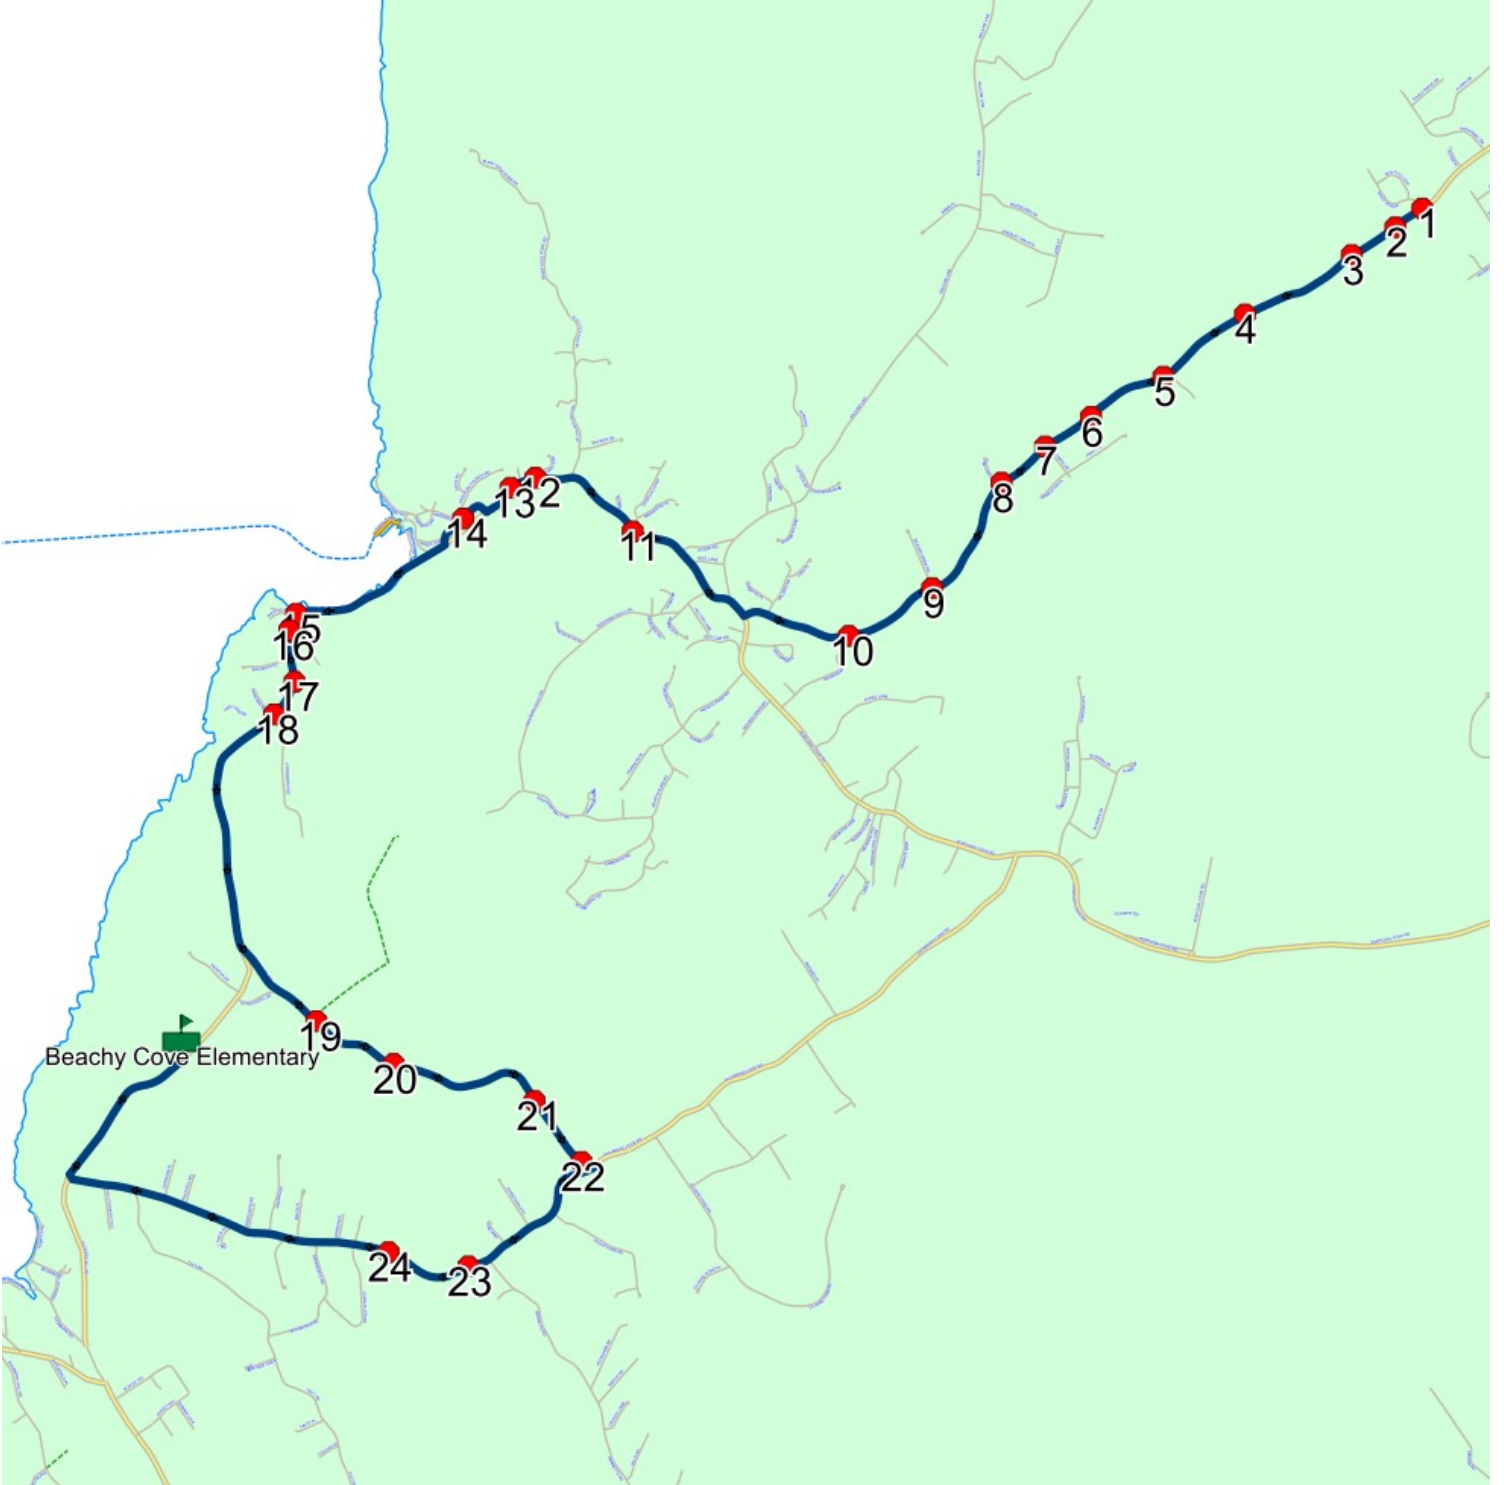

Route: 23-168-2 Run: 23-168-2 AM

Route: 23-168-2

Operator: Executive Taxi Ltd.

Vehicle: 23-168-2

Description:

Schools: Beachy Cove Elementary (320)

Run: 23-168-2 AM

Schools: Beachy Cove Elementary

#	Arrival	Departure	Description
1	7:38 AM	7:39 AM	INDIAN MEAL LINE & GAILS VIEW DR; PORTUGAL COVE-ST. PHILIP'S
2	7:39 AM	7:40 AM	#623 Indian Meal Line
3		7:40 AM	658 INDIAN MEAL LINE; PORTUGAL COVE-ST PHILIPS; A1K
4		7:42 AM	#744 Indian Meal Line
5		7:43 AM	#816 Indian Meal Line
6		7:44 AM	#859 Indian Meal Line
7		7:45 AM	INDIAN MEAL LINE & OLYMPIC DR
8		7:46 AM	INDIAN MEAL LINE & VOISEYS BROOK RD
9	7:47 AM	7:48 AM	Indian Meal Line @ Beaver Creek Rd
10		7:49 AM	1059 INDIAN MEAL LINE
11		7:52 AM	1711 PORTUGAL COVE RD (KIDS KAMPUS/KIDKARE) : 2027-03-30
12	7:52 AM	7:53 AM	Beachy Cove Rd @ Mitchells Rd
13		7:53 AM	#1836 Portugal Cove Rd
14		7:54 AM	LOOP DR & ANGLICAN CHURCH RD
15	7:56 AM	7:57 AM	Beachy Cove Rd @ West Point Rd
16		7:57 AM	#95 Beachy Cove Rd
17		7:57 AM	125 BEACHY COVE RD; PORTUGAL COVE-ST PHILIPS; A1M
18		7:58 AM	Beachy Cove Rd @ Hanlons Rd
19		8:01 AM	69 WITCH HAZEL RD; PORTUGAL COVE-ST PHILIPS; A1M
20		8:02 AM	131 WITCH HAZEL RD
21		8:03 AM	#234 Witch Hazel Rd
22		8:04 AM	284 WITCH HAZEL RD; PORTUGAL COVE-ST PHILIPS; A1M
23		8:06 AM	490 OLD BROAD COVE RD
24		8:07 AM	552 OLD BROAD COVE RD
25	8:10 AM	8:12 AM	Beachy Cove Elementary Driveway

Route: 23-168-2 Run: 23-168-2 AM