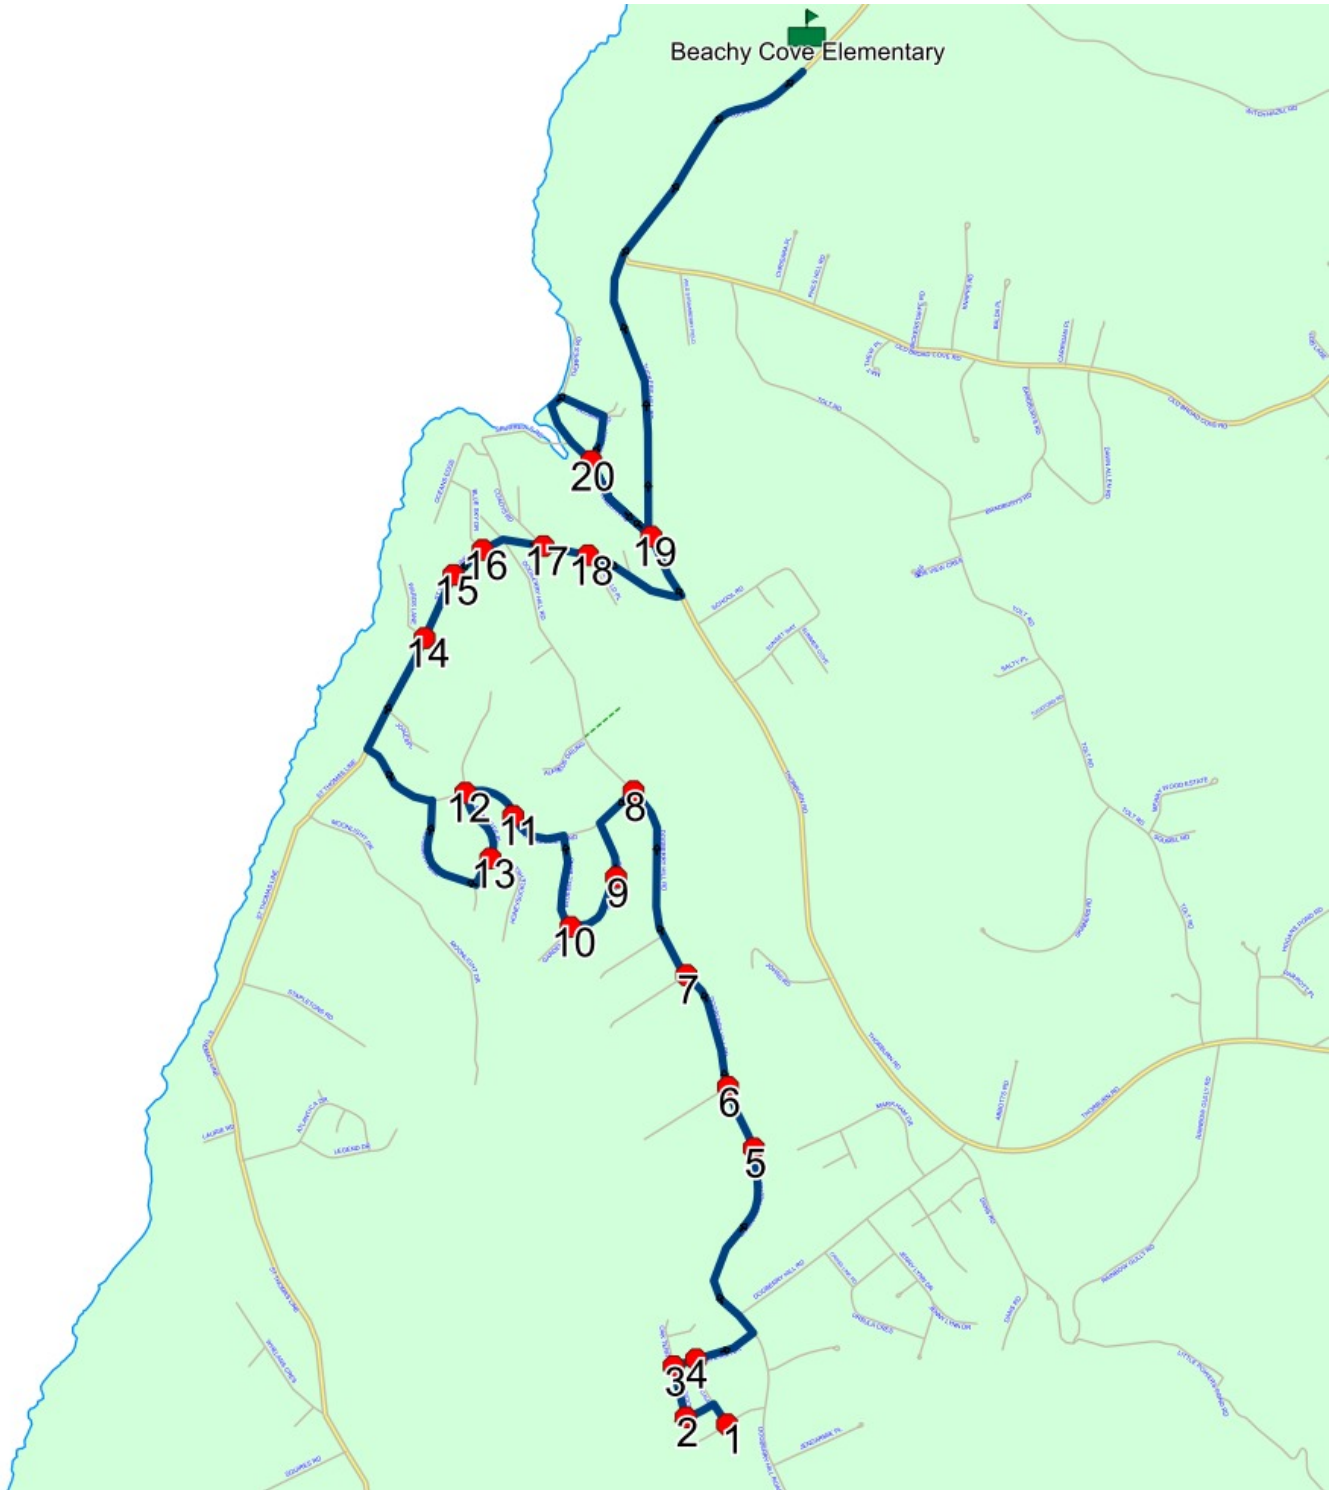

Route: 23-168-7 Run: 23-168-7 AM

Route: 23-168-7

Operator: Executive Taxi Ltd.

Vehicle: 23-168-7

Description:

Schools: Beachy Cove Elementary (320)

Run: 23-168-7 AM

Description:

Schools: Beachy Cove Elementary

#	Arrival	Departure	Description
1		7:44 AM	Brentwood Ave @ Summerwood Pl
2	7:45 AM	7:46 AM	Netherwood St @ Woodhaven Rd
3	7:46 AM	7:47 AM	White Ash Dr @ Netherwood St
4	7:47 AM	7:48 AM	White Ash Dr @ Brentwood Ave
5		7:50 AM	283 DOGBERRY HILL RD
6	7:50 AM	7:51 AM	DOGBERRY HILL RD & MARIAN PL; PORTUGAL COVE-ST. PHILIP'S
7		7:51 AM	Dogberry Hill Rd @ Winsorian Pl
8	7:52 AM	7:53 AM	DOGBERRY HILL RD & COUNTRY GARDENS RD; PORTUGAL COVE-ST. PHILIP'S
9	7:54 AM	7:55 AM	#7 Bluebell Bend
10		7:55 AM	Bluebell Bend @ Garden Hill
11		7:56 AM	#13 Country Gardens Rd
12	7:56 AM	7:57 AM	Country Gardens Rd @ Plumtree Pl
13		7:58 AM	Plumtree Path @ Honeysuckle Hill
14	8:00 AM	8:01 AM	ST THOMAS LINE & WARDS LANE; PORTUGAL COVE-ST. PHILIP'S
15		8:01 AM	847 ST THOMAS LINE
16	8:01 AM	8:02 AM	ST THOMAS LINE & BLUE SKY DR; PORTUGAL COVE-ST. PHILIP'S
17		8:02 AM	COADYS RD & ST THOMAS LINE - BALLICATTER DAYCARE : 2025-06-30
18	8:02 AM	8:03 AM	ST THOMAS LINE & FITZGERALD PL
19		8:04 AM	Thorburn Rd @ Tuckers Hill Rd
20		8:05 AM	Thorburn Rd @ Pendergast Rd
21	8:10 AM	8:12 AM	Beachy Cove Elementary Driveway

Route: 23-168-7 Run: 23-168-7 AM