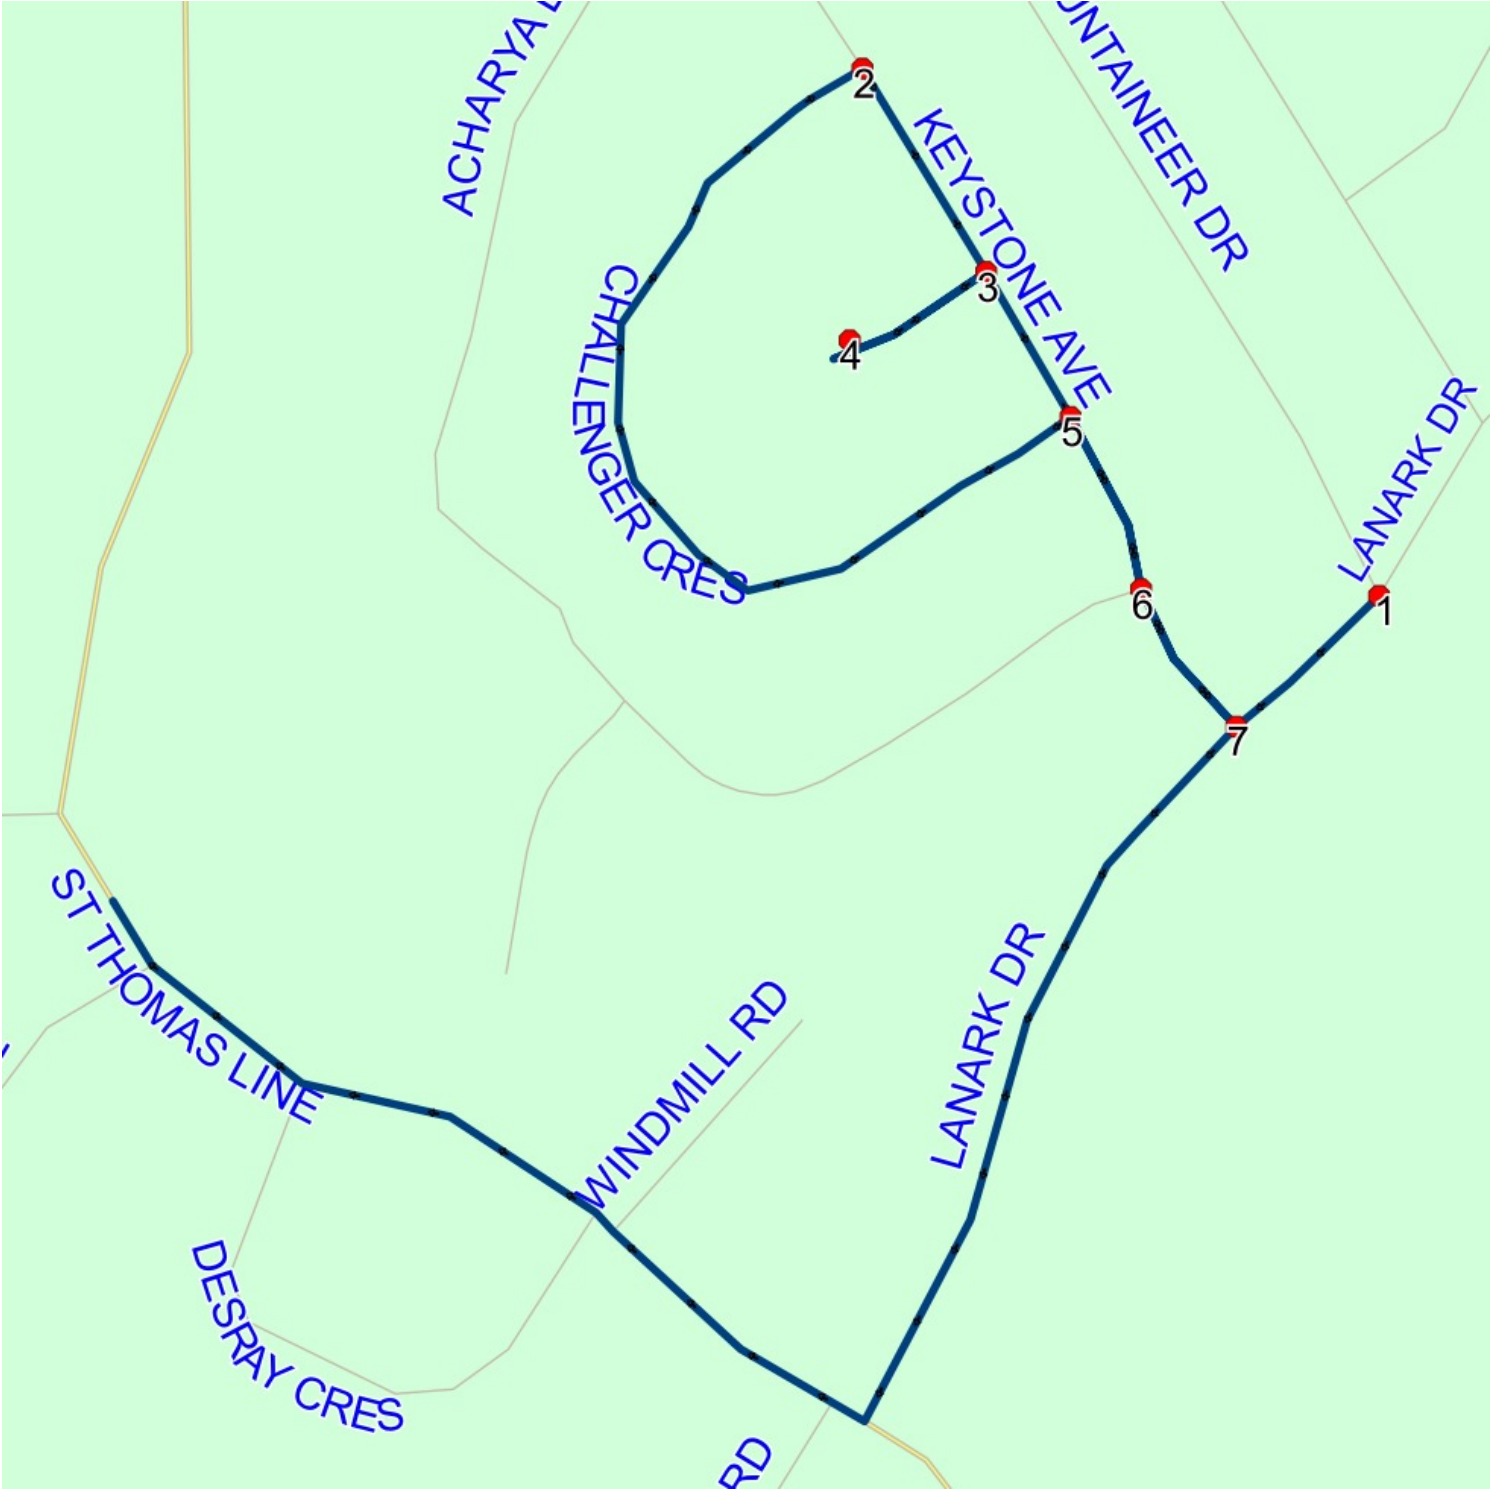

Route: 23-244-04 Run: 23-244-04 AM

Route: 23-244-04

Operator: Burse's Taxi Inc.

Vehicle: 23-244-04

Description:

Schools: Holy Family Elementary (Paradise) (318)

Run: 23-244-04 AM

Description:

Schools: Holy Family Elementary

(Paradise) : 2025-06-30

#	Arrival	Departure	Description
1	8:27 AM	8:28 AM	LANARK DR; PARADISE & MOUNTAINEER DR; PARADISE
2	8:30 AM	8:31 AM	KEYSTONE AVE; PARADISE & CHALLENGER CRES; PARADISE
3	8:31 AM	8:32 AM	KEYSTONE AVE; PARADISE & REGAL PL; PARADISE
4		8:35 AM	10 REGAL PL; PARADISE; A1L : 2026-06-30
5		8:36 AM	KEYSTONE AVE; PARADISE & CHALLENGER CRES; PARADISE
6		8:37 AM	KEYSTONE AVE; PARADISE & ACHARYA DR; PARADISE
7	8:37 AM	8:38 AM	LANARK DR; PARADISE & KEYSTONE AVE; PARADISE
8	8:40 AM	8:43 AM	Holy Family Elementary (Paradise)

Route: 23-244-04 Run: 23-244-04 AM