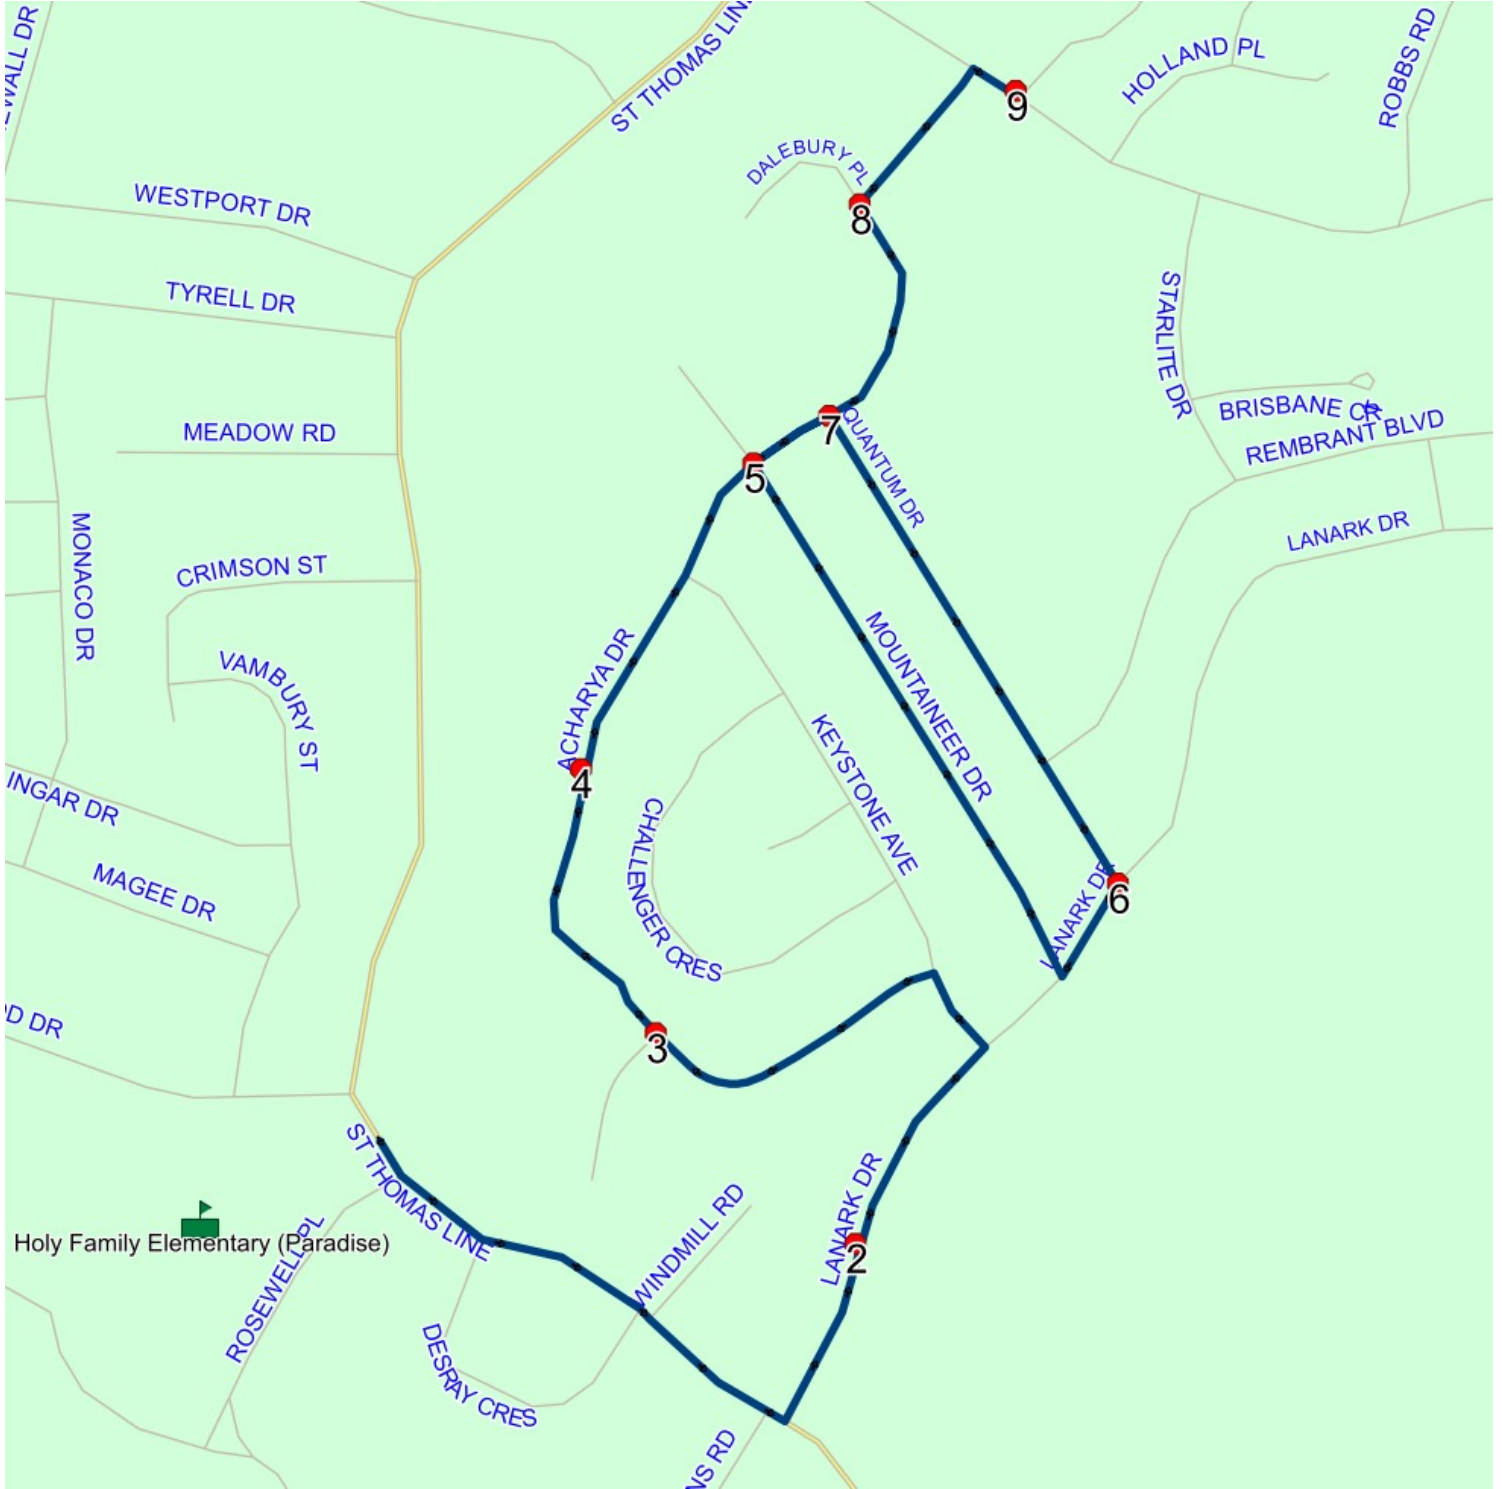

Route: 23-244-05 Run: 23-244-05B PM

Route: 23-244-05

Operator: Burse's Taxi Inc.

Vehicle: 23-244-05

Description:

Schools: Holy Family Elementary (Paradise) (318)

Run: 23-244-05B PM

Description:

Schools: Holy Family Elementary

(Paradise) : 2025-06-30

#	Arrival	Departure	Description
1	3:00 PM	3:15 PM	Holy Family Elementary (Paradise)
2	3:17 PM	3:18 PM	17 LANARK DR; PARADISE; A1L Effective: 2024-12-05
3	3:20 PM		ACHARYA DR; PARADISE & COPPER CANYON CLOSE; PARADISE
4	3:21 PM		78 ACHARYA DR; PARADISE; A1L
5	3:22 PM	3:23 PM	MOUNTAINEER DR & ACHARYA DR
6	3:24 PM	3:25 PM	LANARK DR; PARADISE & QUANTUM DR; PARADISE
7	3:26 PM	3:27 PM	ACHARYA DR & QUANTUM DR
8	3:27 PM	3:28 PM	ACHARYA DR & DALEBURY PL
9	3:29 PM		PARADISE RD & CAMEO DR

Route: 23-244-05 Run: 23-244-05B PM