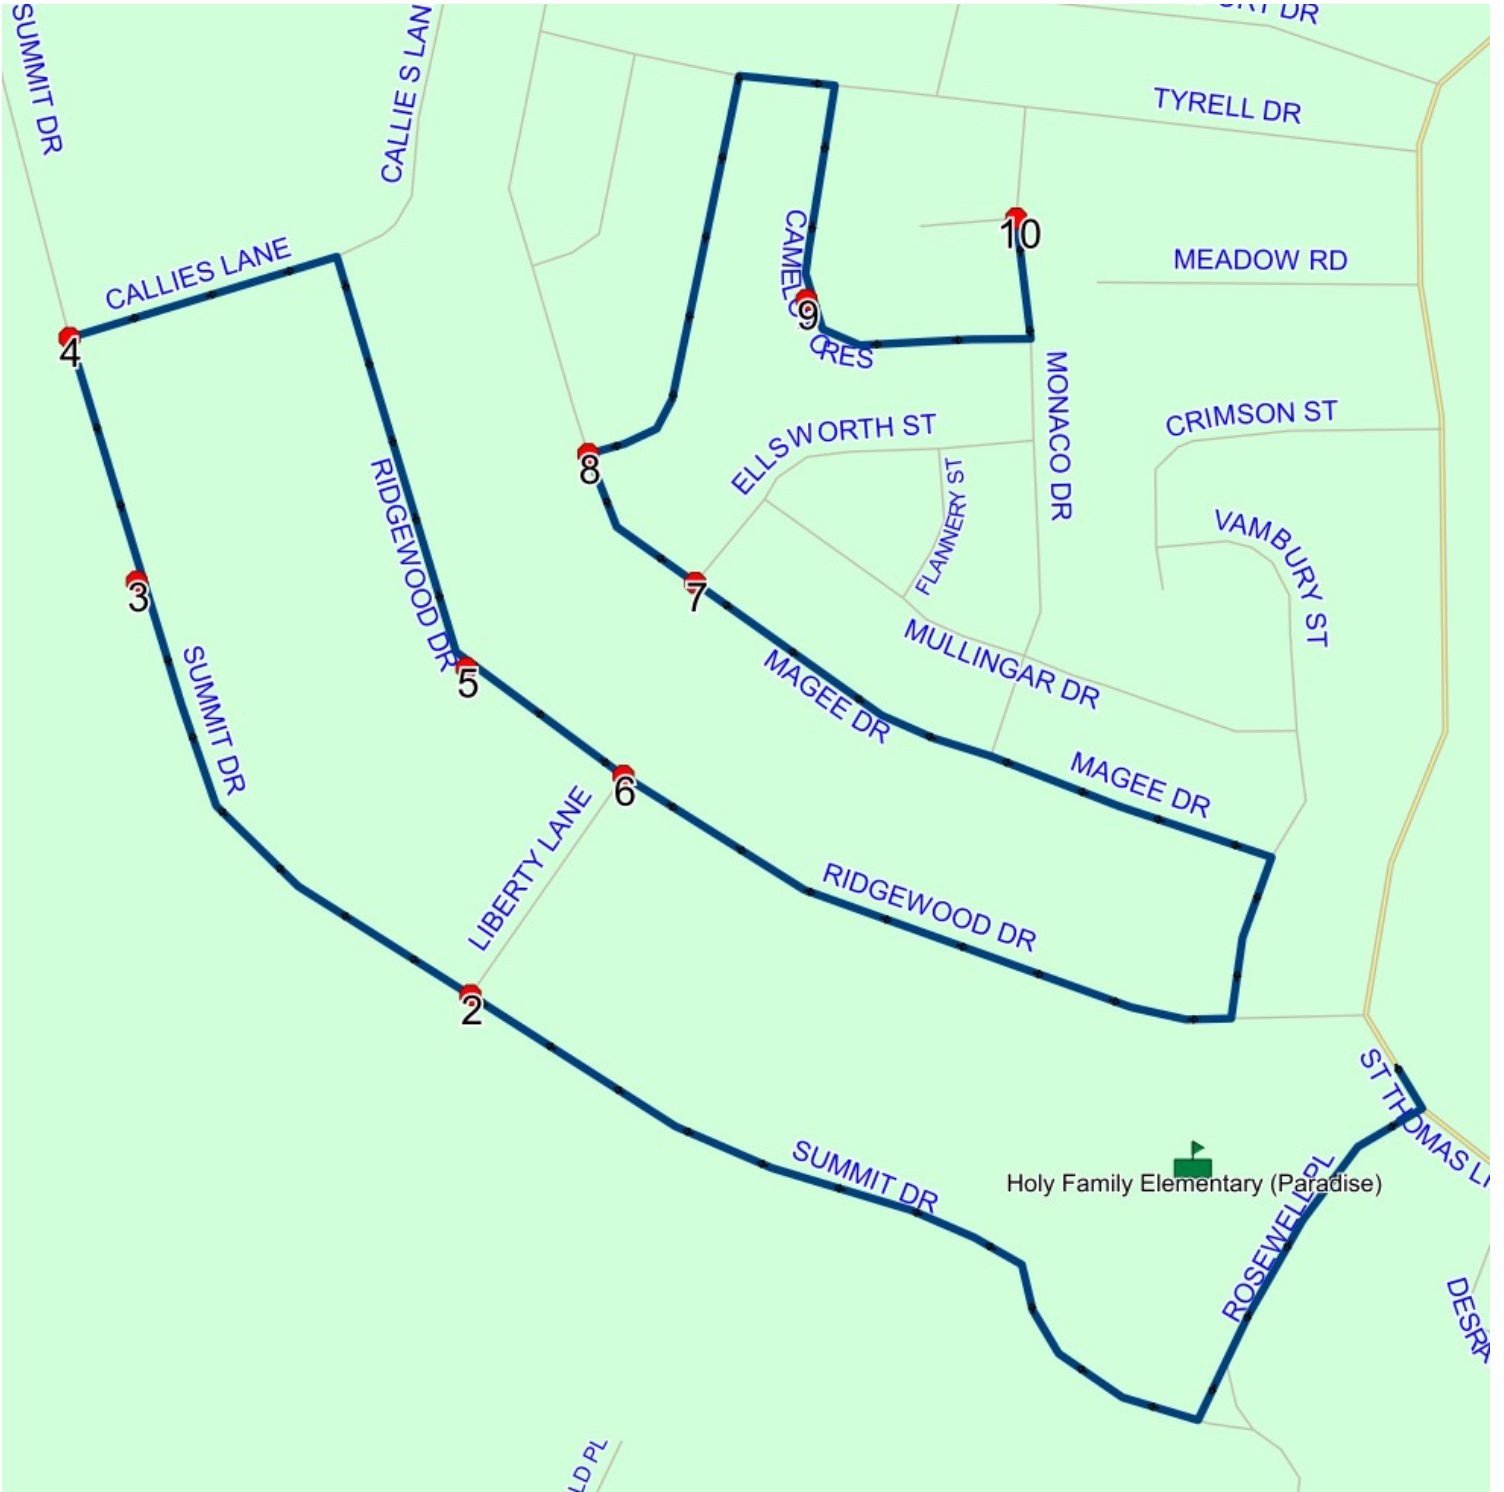

Route: 23-169-13 Run: 23-169-13B AM

## Route: 23-169-13 Run: 23-169-13B PM

Route: 23-169-13

Operator: Parsons and Sons Transportation Ltd.

Vehicle: 23-169-13

Description:

Schools: Holy Family Elementary (Paradise) (318)

Run: 23-169-13B PM

Description:

Schools: Holy Family Elementary

(Paradise) : 2028-06-30

#	Arrival	Departure	Description
1	3:00 PM	3:15 PM	Holy Family Elementary (Paradise)
2	3:17 PM		LIBERTY LANE; PARADISE & SUMMIT DR; PARADISE
3	3:18 PM		161 SUMMIT DR; PARADISE; A1L
4	3:18 PM	3:19 PM	SUMMIT DR; PARADISE & CALLIES LANE; PARADISE
5	3:20 PM	3:21 PM	97 RIDGEWOOD DR; PARADISE; A1L
6	3:21 PM	3:22 PM	RIDGEWOOD DR; PARADISE & LIBERTY LANE; PARADISE
7	3:24 PM	3:25 PM	MAGEE DR; PARADISE & ELLSWORTH ST; PARADISE
8	3:25 PM	3:26 PM	MERCURY ST; PARADISE & MAGEE DR; PARADISE
9	3:28 PM		16 CAMELOT CRES; PARADISE; A1L <span style="float: right;">Effective: 2024-12-05</span>
10	3:29 PM	3:30 PM	MONACO DR; PARADISE & FAIRMONT PL; PARADISE

Route: 23-169-13 Run: 23-169-13B PM