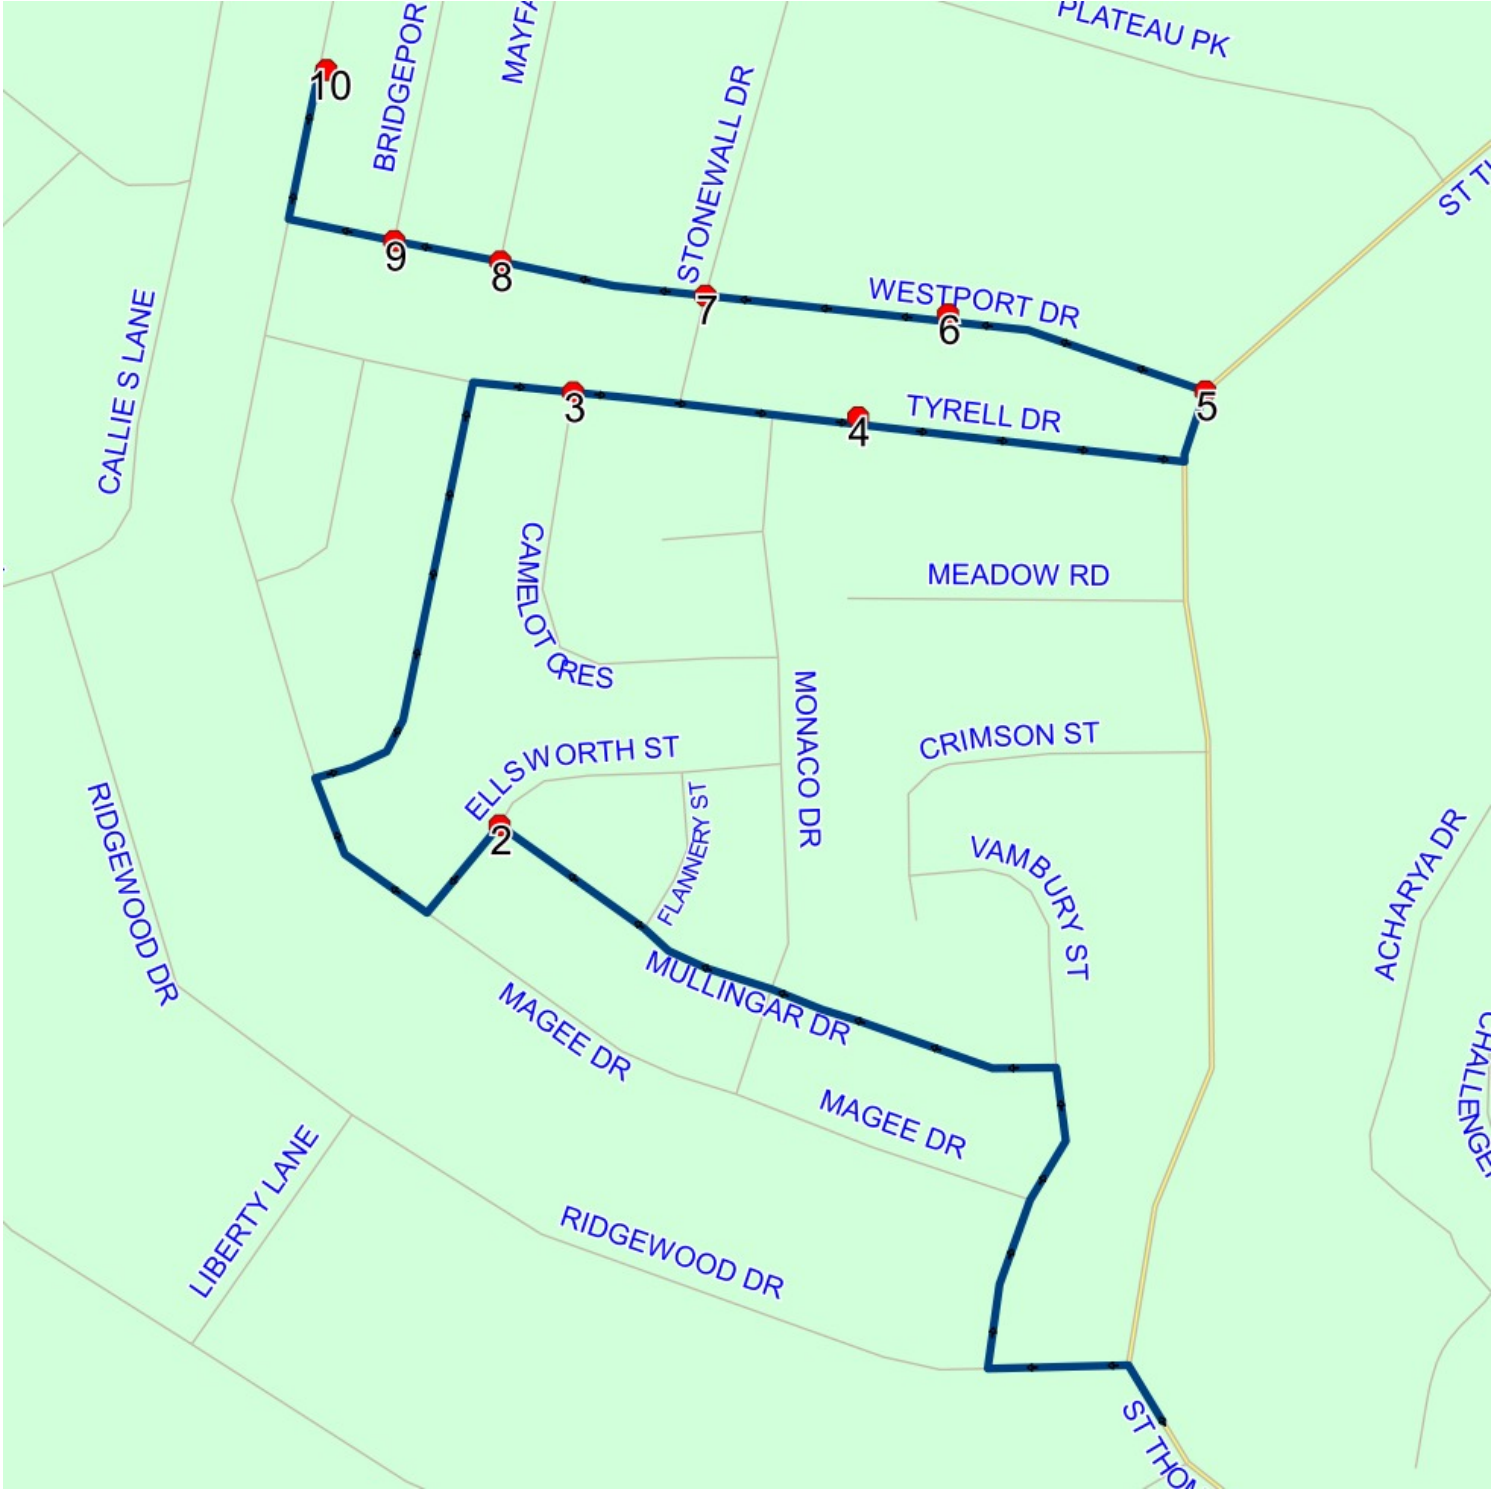

Route: 23-244-01 Run: 23-244-01 AM

# Route: 23-244-01 Run: 23-244-01 PM

Route: 23-244-01

Operator: Burse's Taxi Inc.

Vehicle: 23-244-01

Description:

Schools: Holy Family Elementary (Paradise) (318)

Run: 23-244-01 PM

Description:

Schools: Holy Family Elementary

(Paradise) : 2025-06-30

#	Arrival	Departure	Description
1	3:00 PM	3:15 PM	Holy Family Elementary (Paradise) : 2026-06-30
2	3:17 PM	3:18 PM	ELLSWORTH ST; PARADISE & MULLINGAR DR; PARADISE
3	3:20 PM	3:21 PM	TYRELL DR; PARADISE & CAMELOT CRES; PARADISE
4	3:21 PM	3:22 PM	28 TYRELL DR; PARADISE; A1L
5	3:22 PM	3:23 PM	ST THOMAS LINE; PARADISE & WESTPORT DR; PARADISE
6	3:24 PM	3:25 PM	22 WESTPORT DR : 2026-06-30
7	3:25 PM	3:26 PM	STONEWALL DR; PARADISE & WESTPORT DR; PARADISE
8	3:26 PM		MAYFAIR AVE; PARADISE & WESTPORT DR; PARADISE
9	3:26 PM	3:27 PM	BRIDGEPORT ST; PARADISE & WESTPORT DR; PARADISE
10	3:28 PM		130 MAGEE DR; PARADISE; A1L

Route: 23-244-01 Run: 23-244-01 PM