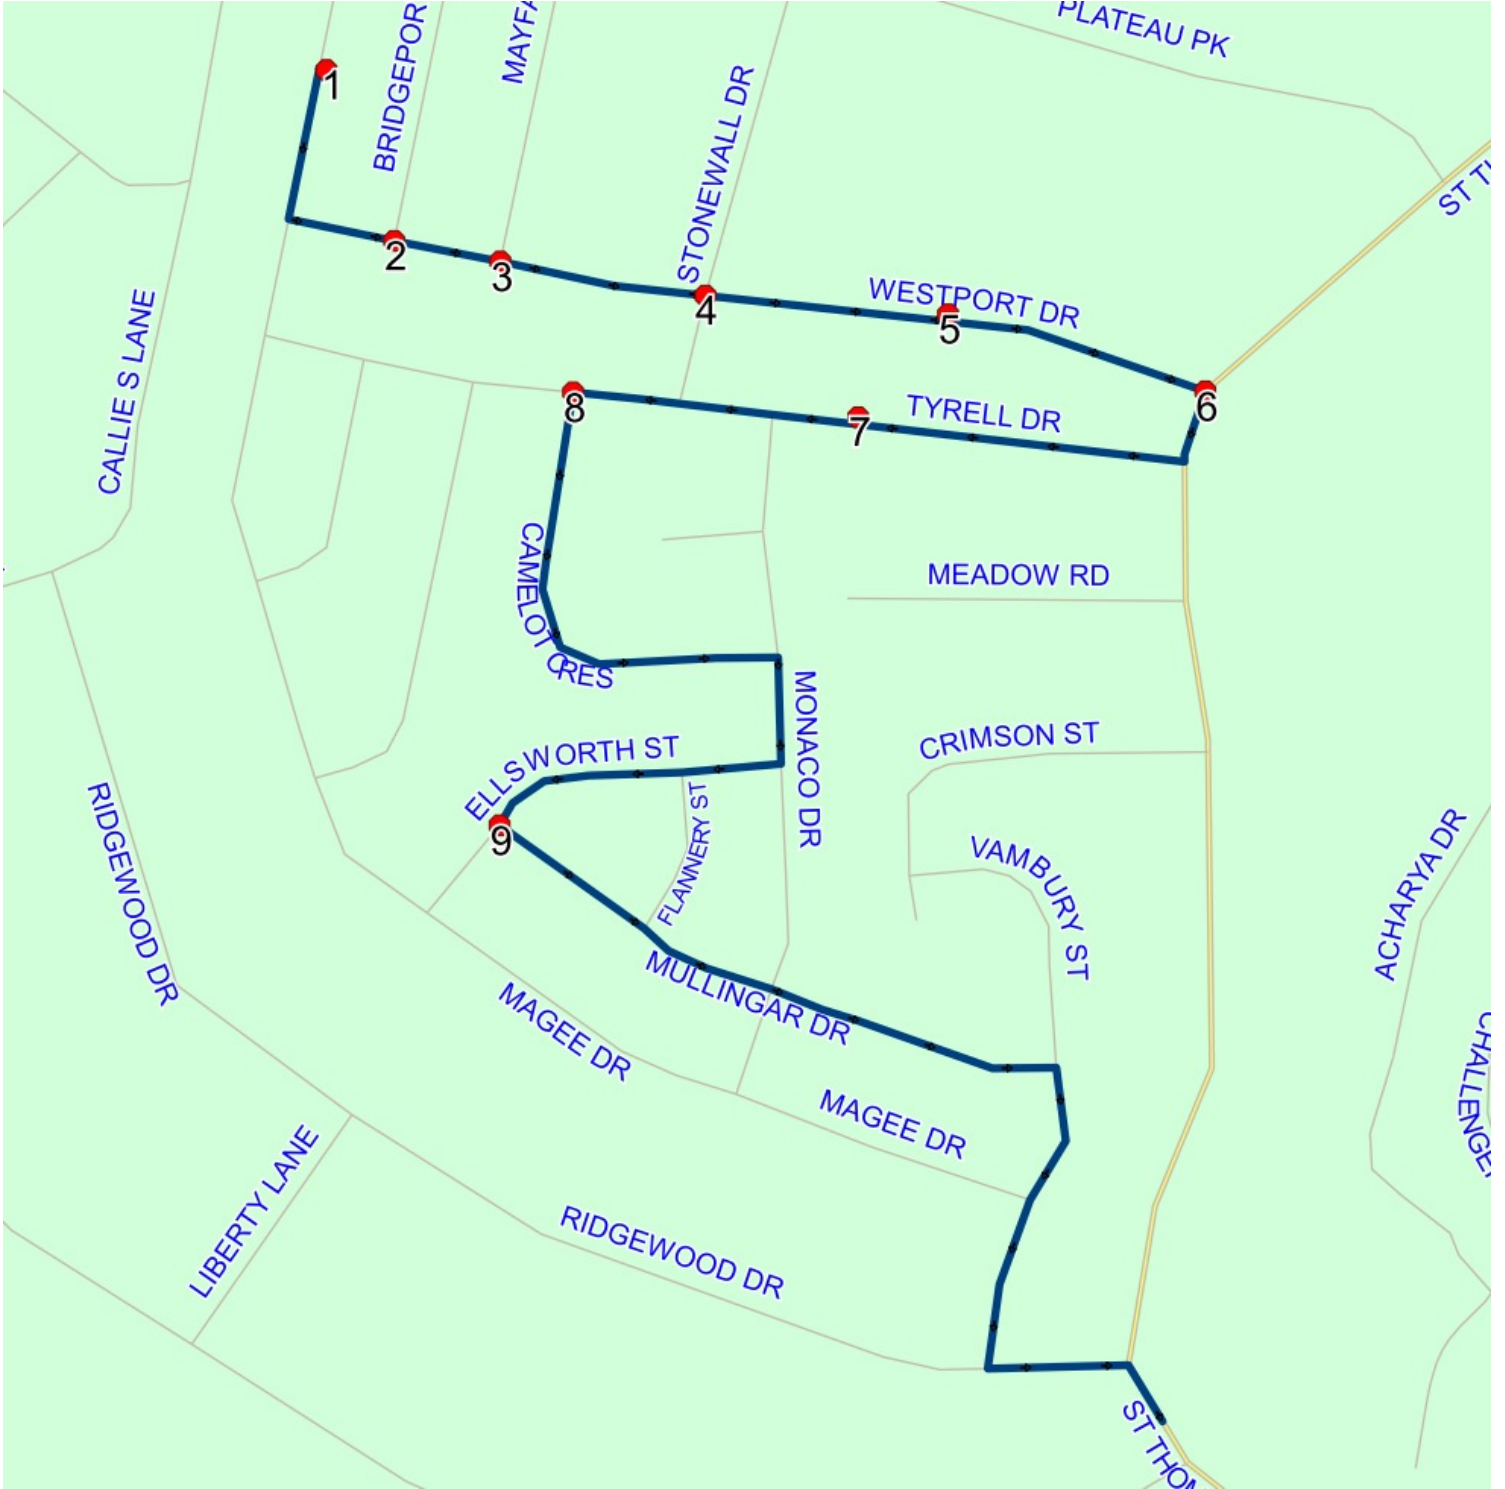

Route: 23-169-13 Run: 23-169-13B PM

# Route: 23-244-01 Run: 23-244-01 AM

Route: 23-244-01

Operator: Burse's Taxi Inc.

Vehicle: 23-244-01

Description:

Schools: Holy Family Elementary (Paradise) (318)

Run: 23-244-01 AM

Description:

Schools: Holy Family Elementary

(Paradise) : 2025-06-30

#	Arrival	Departure	Description
1	8:26 AM	8:27 AM	130 MAGEE DR; PARADISE; A1L
2	8:27 AM	8:28 AM	BRIDGEPORT ST; PARADISE & WESTPORT DR; PARADISE
3	8:28 AM	8:29 AM	MAYFAIR AVE; PARADISE & WESTPORT DR; PARADISE
4		8:29 AM	STONEWALL DR; PARADISE & WESTPORT DR; PARADISE
5		8:30 AM	22 WESTPORT DR : 2026-06-30
6	8:30 AM	8:31 AM	ST THOMAS LINE; PARADISE & WESTPORT DR; PARADISE
7	8:32 AM	8:33 AM	28 TYRELL DR; PARADISE; A1L
8		8:33 AM	TYRELL DR; PARADISE & CAMELOT CRES; PARADISE
9	8:35 AM	8:36 AM	ELLSWORTH ST; PARADISE & MULLINGAR DR; PARADISE
10	8:40 AM	8:43 AM	Holy Family Elementary (Paradise) : 2026-06-30

Route: 23-244-01 Run: 23-244-01 AM