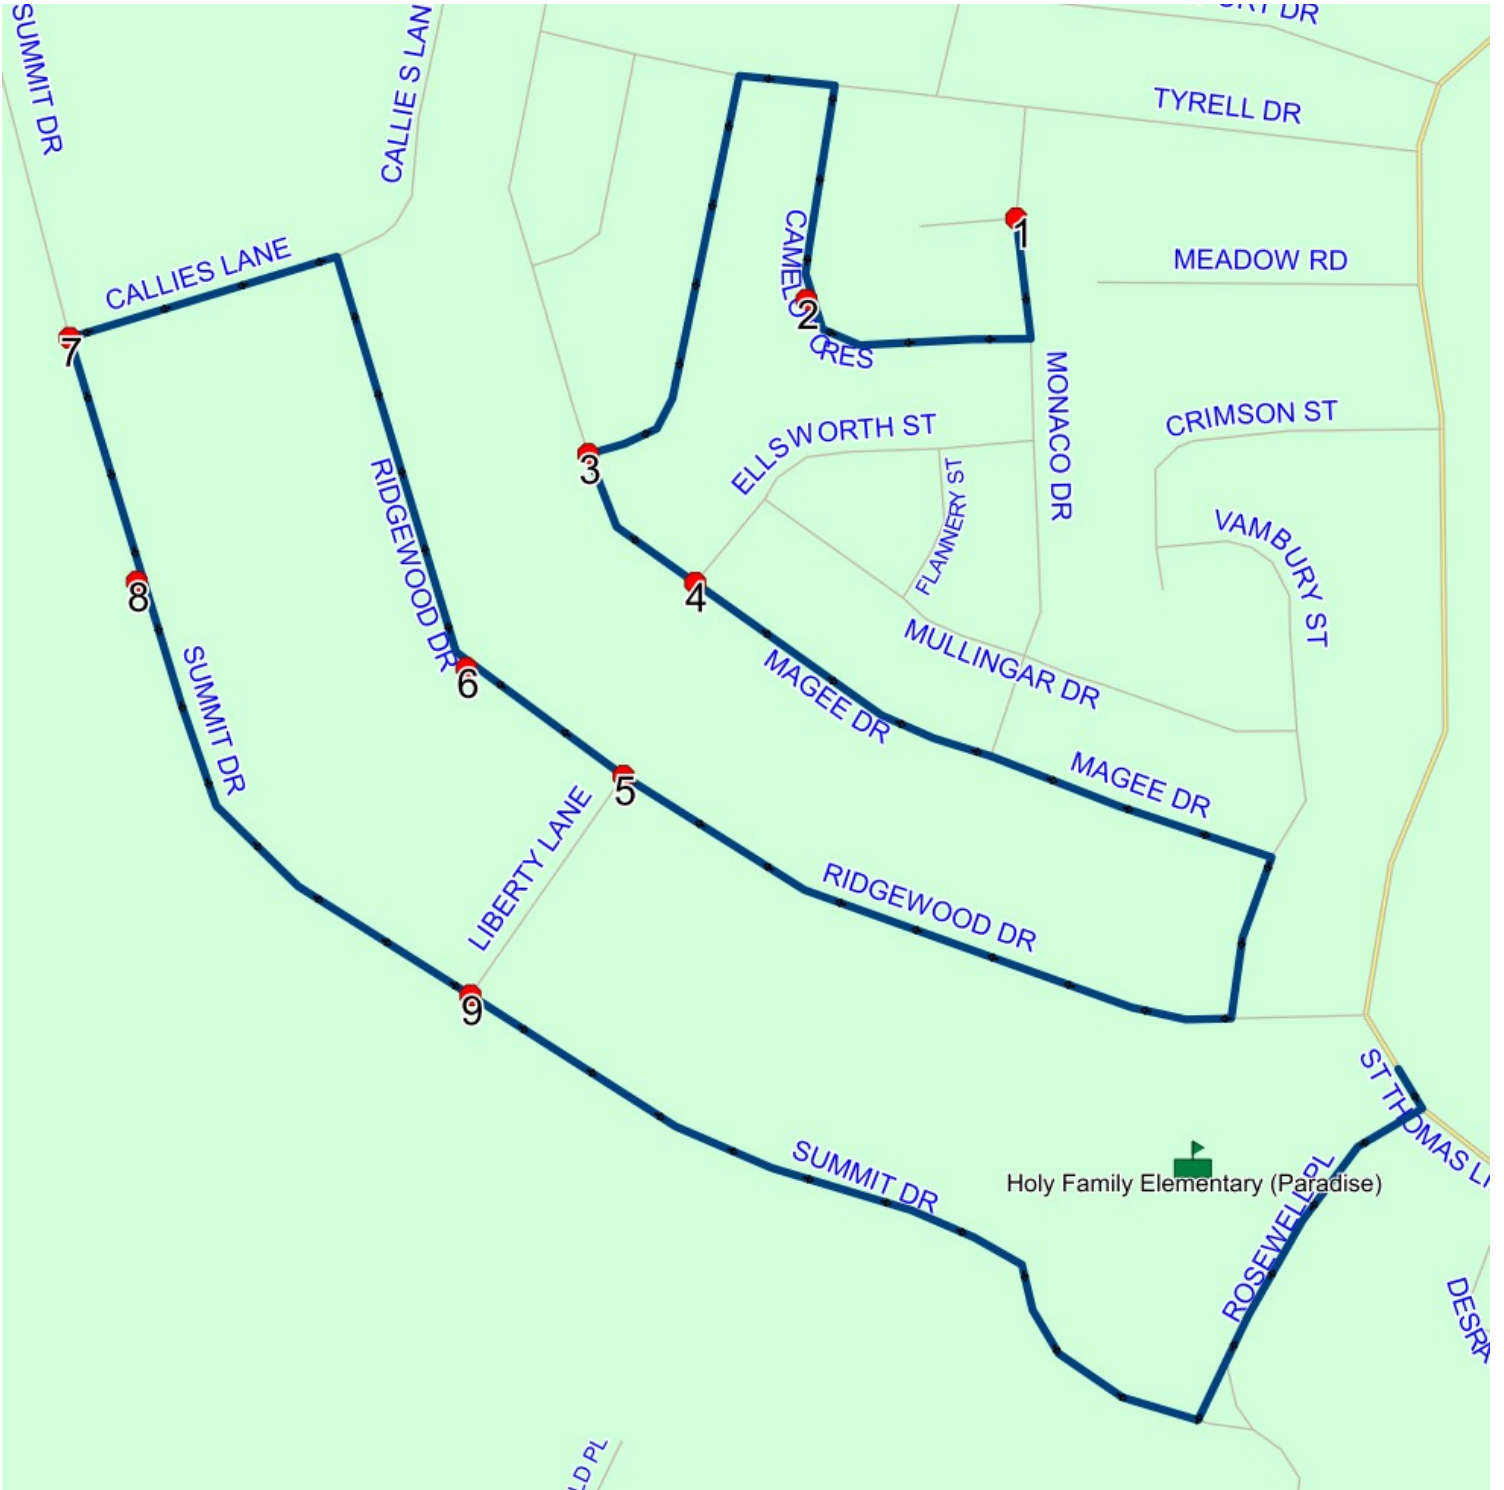

## Route: 23-169-13 Run: 23-169-13B AM

Route: 23-169-13

Operator: Parsons and Sons Transportation Ltd.

Vehicle: 23-169-13

Description:

Schools: Holy Family Elementary (Paradise) (318)

Run: 23-169-13B AM

Description:

Schools: Holy Family Elementary

(Paradise) : 2028-06-30

#	Arrival	Departure	Description
1	8:25 AM	8:26 AM	MONACO DR; PARADISE & FAIRMONT PL; PARADISE
2	8:26 AM	8:27 AM	16 CAMELOT CRES; PARADISE; A1L <span style="float: right;">Effective: 2024-12-05</span>
3	8:28 AM	8:29 AM	MERCURY ST; PARADISE & MAGEE DR; PARADISE
4	8:30 AM	8:31 AM	MAGEE DR; PARADISE & ELLSWORTH ST; PARADISE
5	8:32 AM	8:33 AM	RIDGEWOOD DR; PARADISE & LIBERTY LANE; PARADISE
6	8:33 AM	8:34 AM	97 RIDGEWOOD DR; PARADISE; A1L
7	8:35 AM	8:36 AM	SUMMIT DR; PARADISE & CALLIES LANE; PARADISE
8		8:37 AM	161 SUMMIT DR; PARADISE; A1L
9	8:37 AM	8:38 AM	LIBERTY LANE; PARADISE & SUMMIT DR; PARADISE
10	8:40 AM	8:43 AM	Holy Family Elementary (Paradise)

Route: 23-169-13 Run: 23-169-13B AM