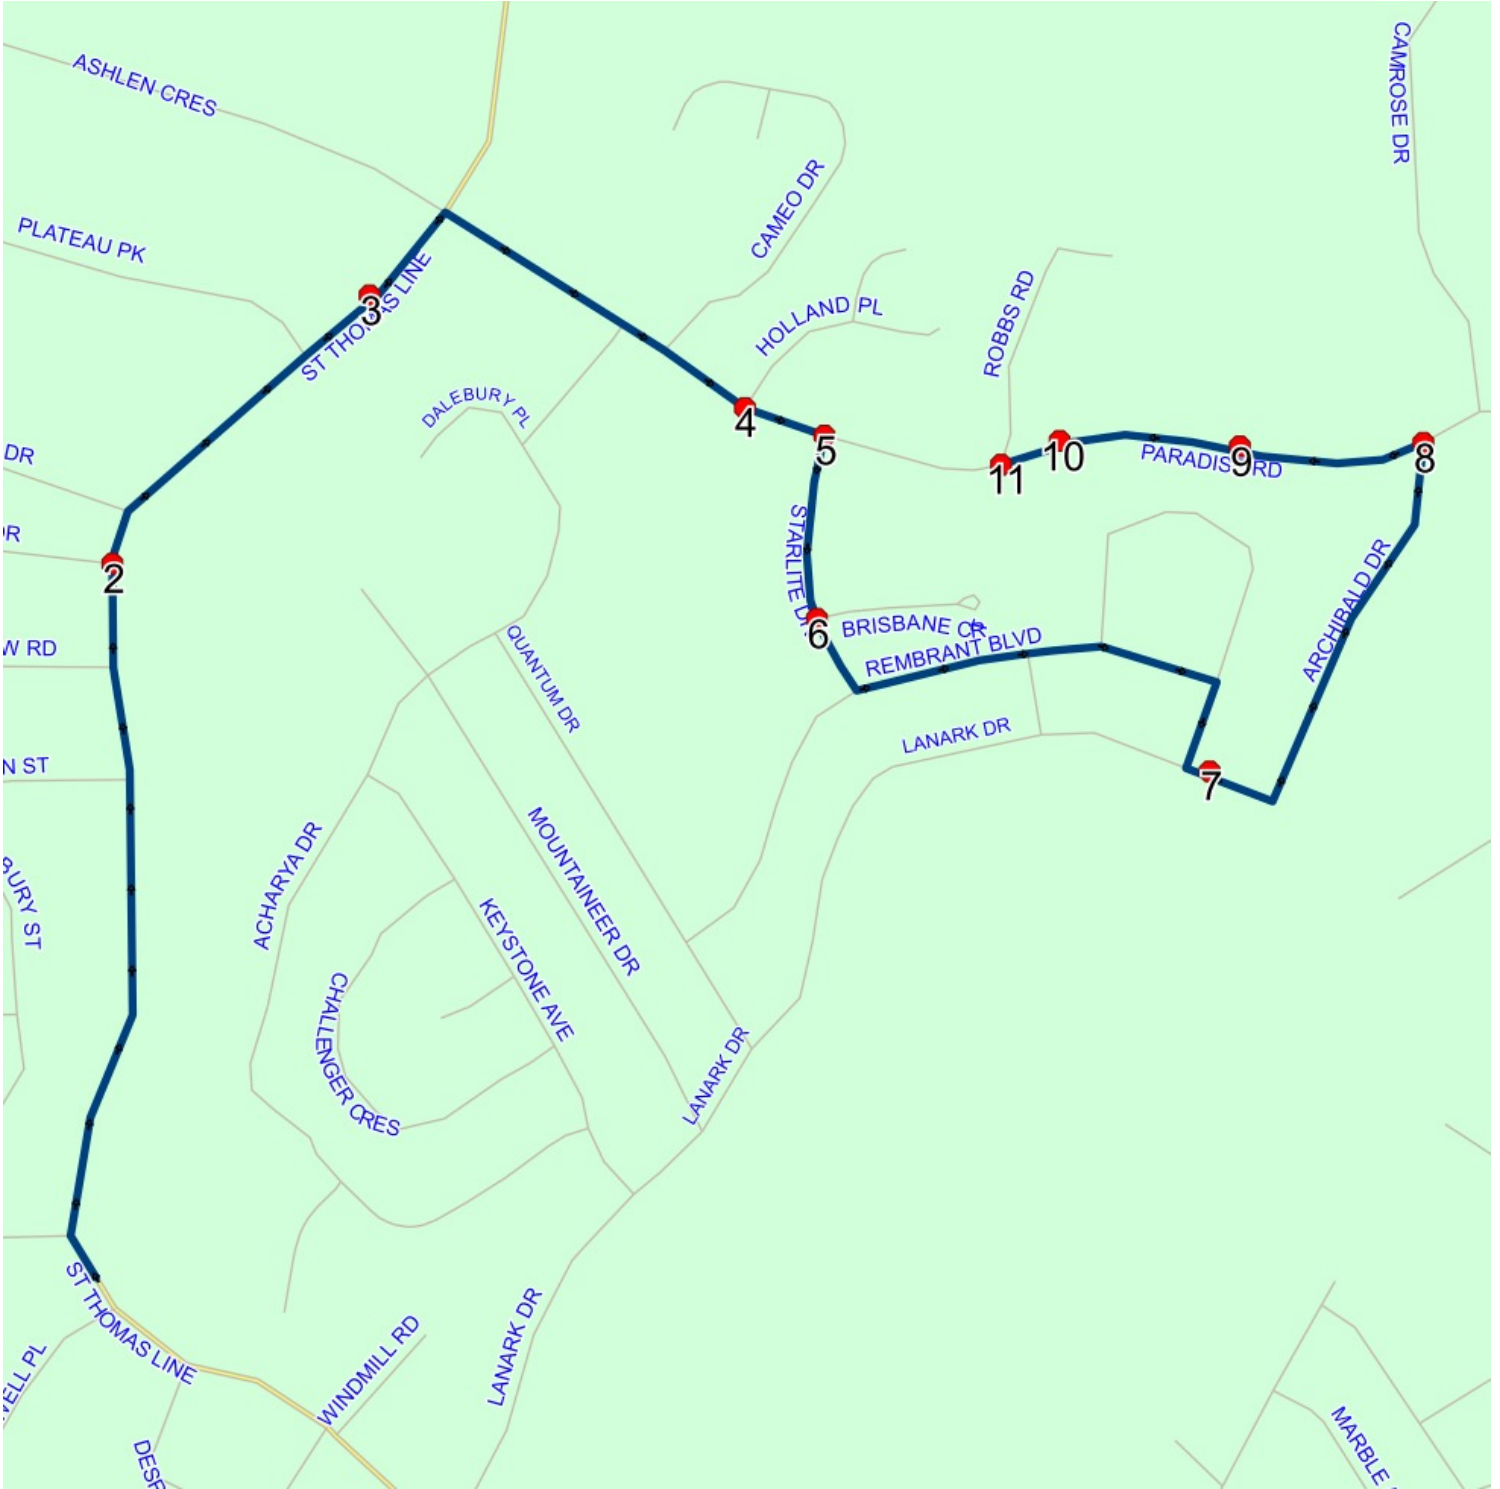

Route: 23-244-02 Run: 23-244-02 AM

Schools: Holy Family Elementary

(Paradise) : 2025-06-30

#	Arrival	Departure	Description
1	3:00 PM	3:15 PM	Holy Family Elementary (Paradise)
2	3:16 PM	3:17 PM	ST THOMAS LINE; PARADISE & TYRELL DR; PARADISE
3	3:18 PM		177 ST THOMAS LINE; PARADISE; A1L <span style="float: right;">Effective: 2024-12-05</span>
4	3:19 PM	3:20 PM	PARADISE RD & HOLLAND PL
5	3:20 PM	3:21 PM	PARADISE RD & STARLITE DR
6	3:21 PM	3:22 PM	STARLITE DR & BRISBANE CRT
7	3:23 PM	3:25 PM	201 LANARK DR; PARADISE
8	3:26 PM		PARADISE RD & ARCHIBALD DR
9	3:27 PM		274 PARADISE RD
10	3:27 PM	3:28 PM	294 PARADISE RD
11	3:28 PM		PARADISE RD; PARADISE & ROBBS RD; PARADISE

Route: 23-244-02 Run: 23-244-02 PM