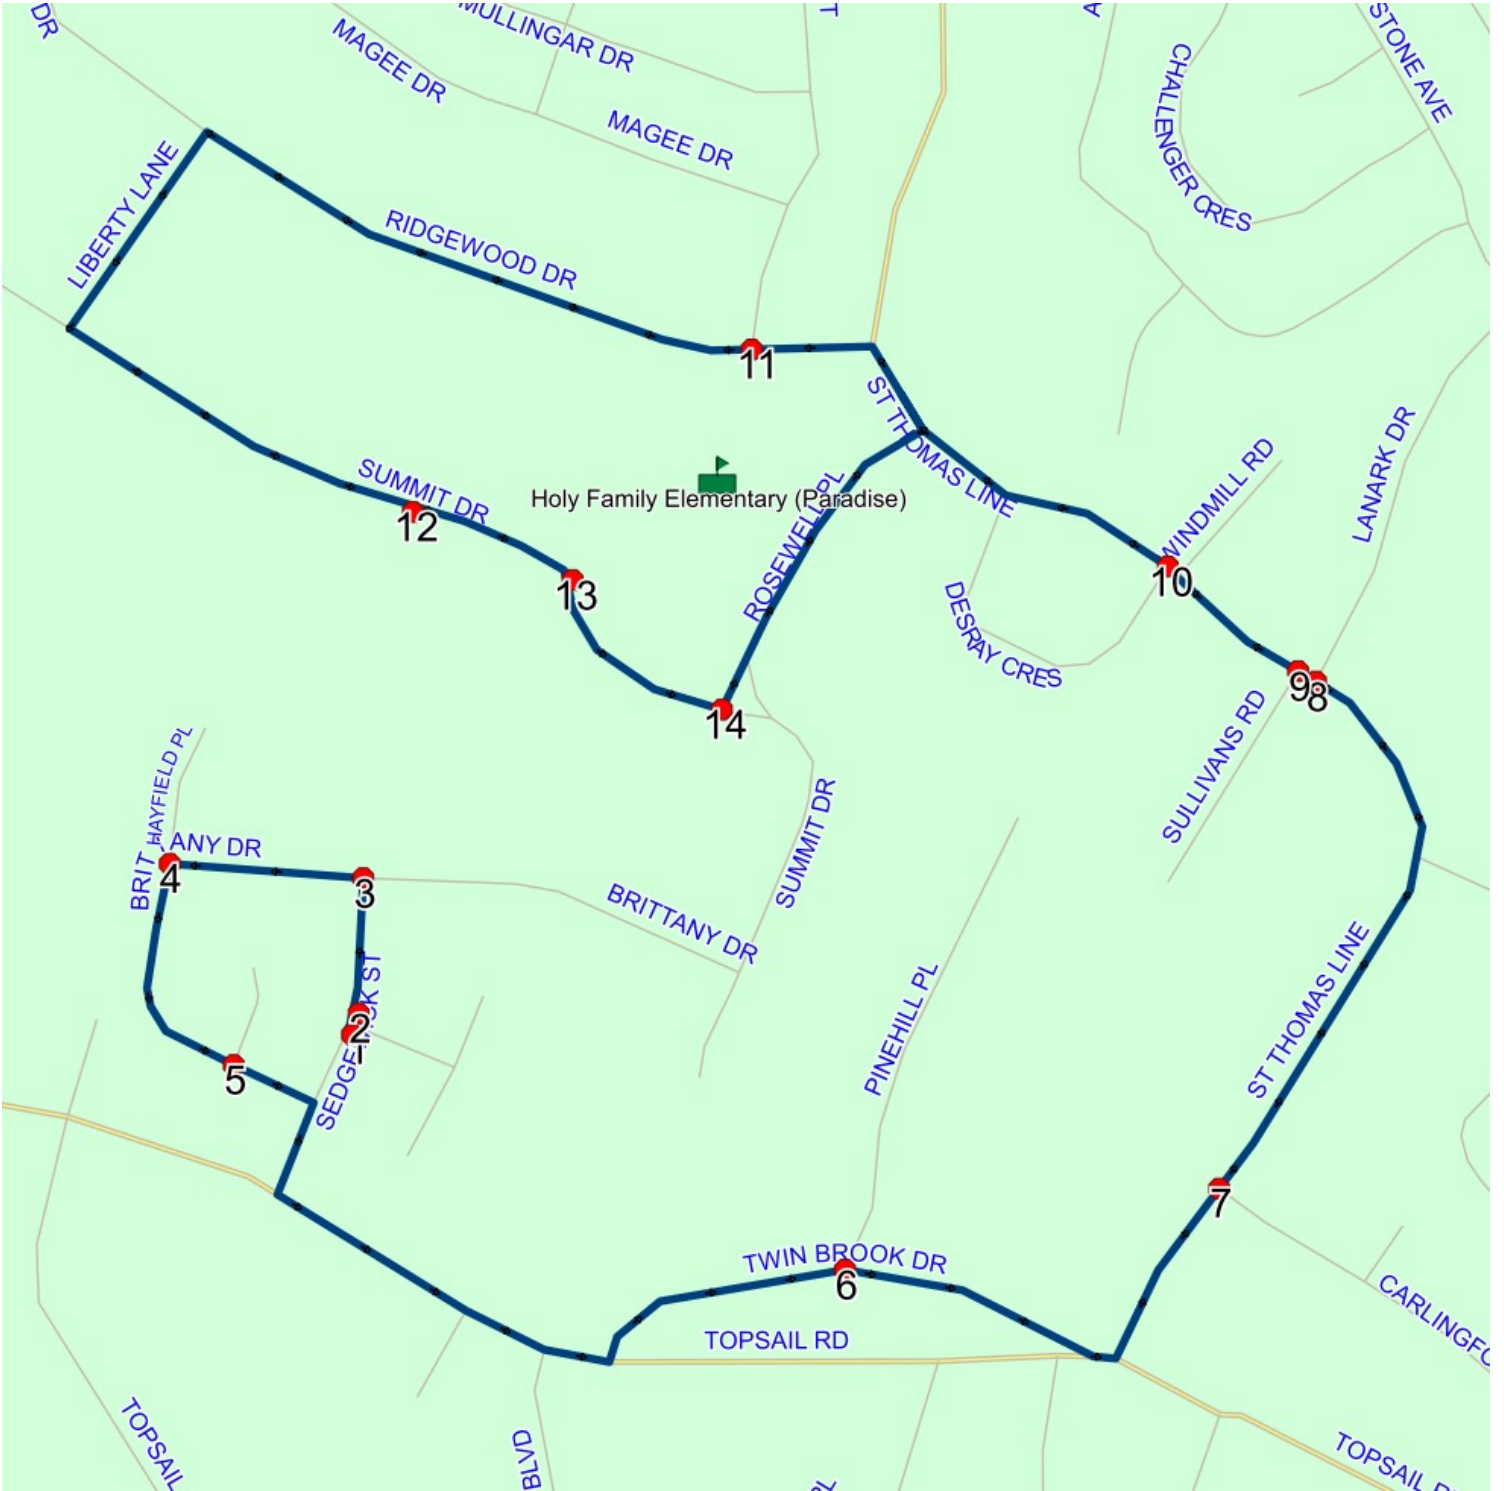

Route: 23-244-03 Run: 23-244-03 AM

Route: 23-244-03

Operator: Burse's Taxi Inc.

Vehicle: 23-244-03

Description:

Schools: Holy Family Elementary (Paradise) (318)

Run: 23-244-03 AM

Description:

Schools: Holy Family Elementary

(Paradise) : 2025-06-30

#	Arrival	Departure	Description
1	8:18 AM	8:19 AM	14 SEDGEWICK ST
2	8:19 AM	8:20 AM	16 SEDGEWICK ST : 2026-06-30
3		8:20 AM	Sedgewick St @ Brittany Dr
4		8:21 AM	Brittany Dr @ Hayfield Pl
5	8:22 AM	8:23 AM	Brittany Dr @ Ladywell Pl
6	8:27 AM	8:28 AM	TWIN BROOK DR; PARADISE & PINEHILL PL; PARADISE
7	8:30 AM	8:31 AM	ST THOMAS LINE; PARADISE & CARLINGFORD ST; PARADISE
8	8:31 AM	8:32 AM	LANARK DR; PARADISE & ST THOMAS LINE; PARADISE
9		8:32 AM	ST THOMAS LINE; PARADISE & SULLIVANS RD; PARADISE
10		8:33 AM	ST THOMAS LINE; PARADISE & DESRAY CRES; PARADISE
11		8:35 AM	RIDGEWOOD DR; PARADISE & VAMBURY ST; PARADISE
12	8:37 AM	8:38 AM	69 SUMMIT DR; PARADISE; A1L Effective: 2024-12-05
13		8:38 AM	52 SUMMIT DR; PARADISE
14		8:39 AM	SUMMIT DR; PARADISE & ROSEWELL PL; PARADISE
15	8:40 AM	8:43 AM	Holy Family Elementary (Paradise) : 2026-06-30

Route: 23-244-03 Run: 23-244-03 AM