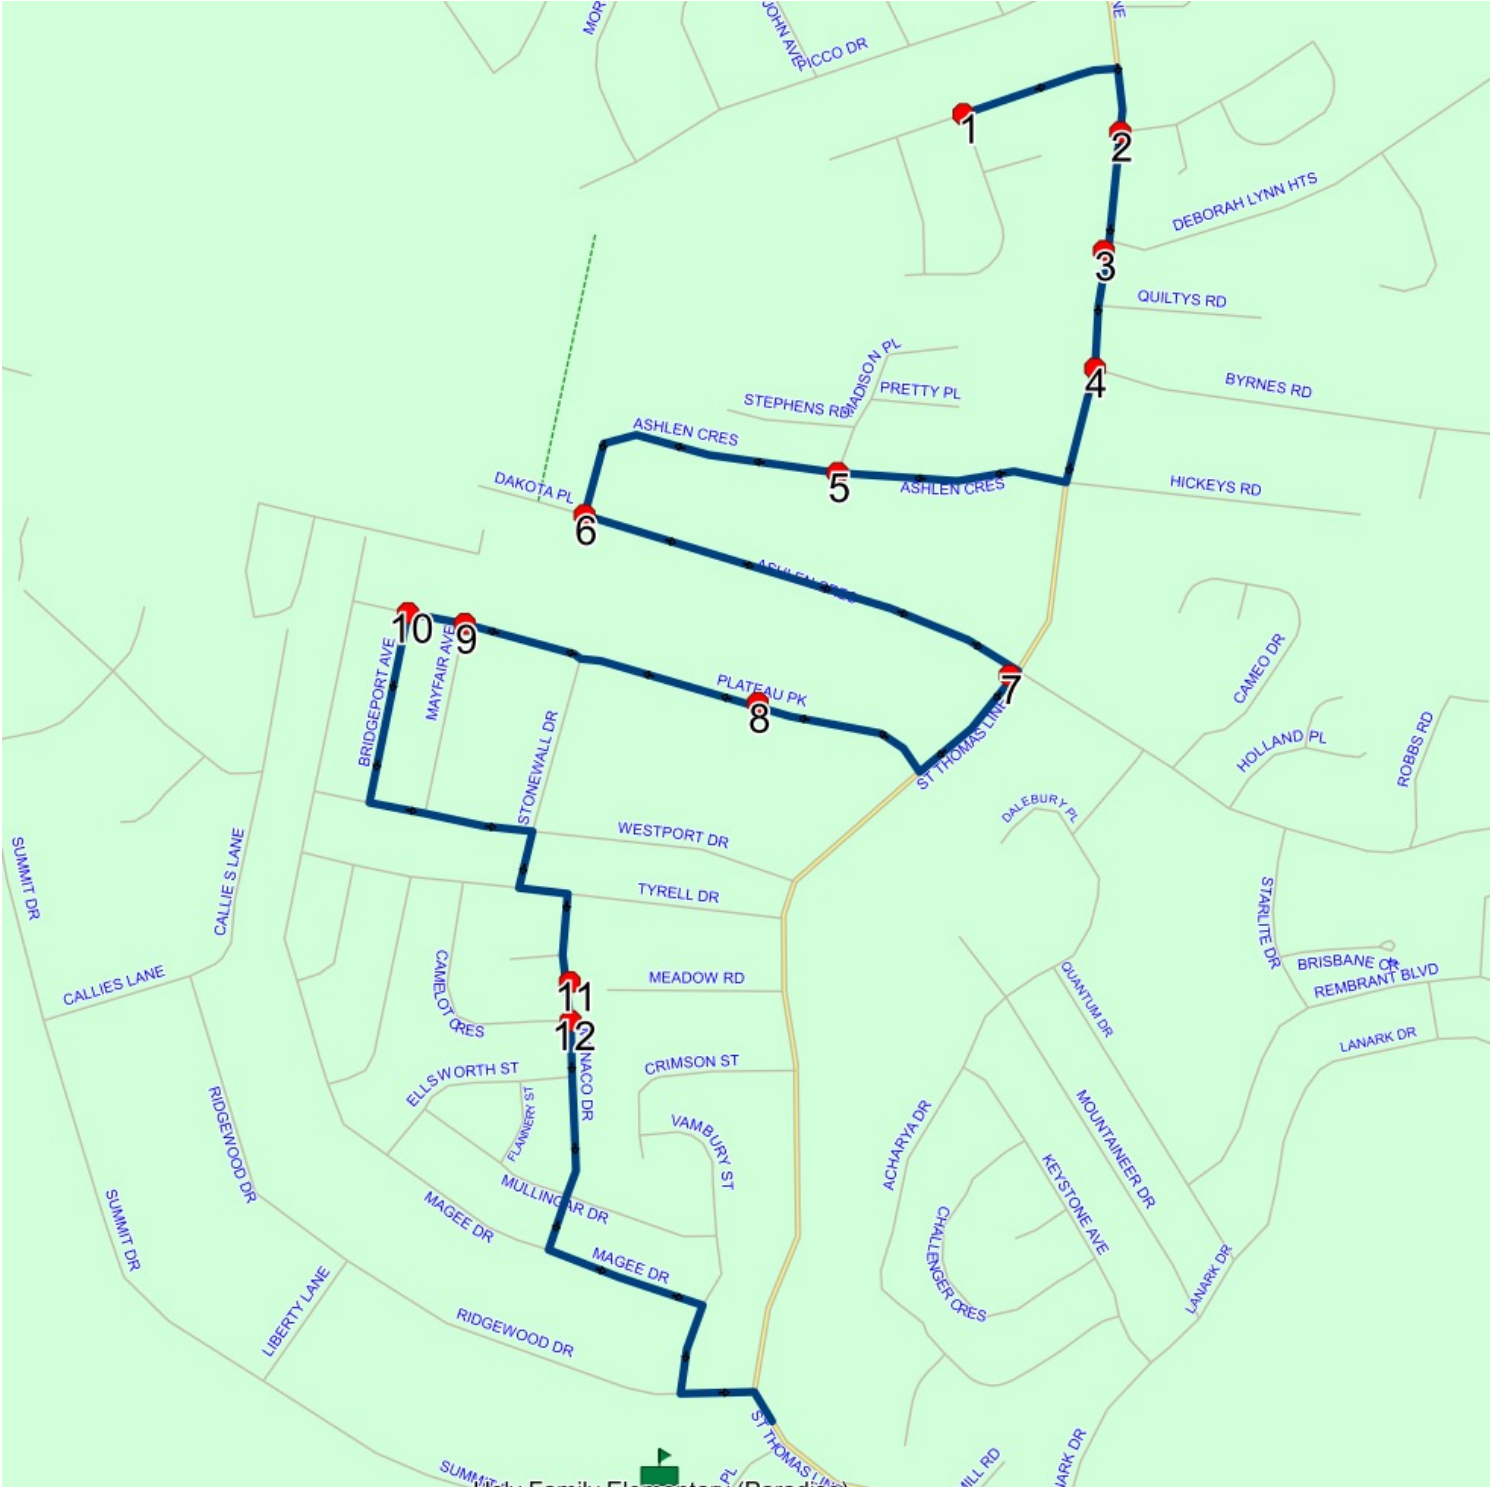

Route: 23-244-06 Run: 23-244-06 AM

Route: 23-244-06

Operator: Burse's Taxi Inc.

Vehicle: 23-244-06

Description:

Schools: Holy Family Elementary (Paradise) (318)

Run: 23-244-06 AM

Description:

Schools: Holy Family Elementary

(Paradise) : 2025-06-30

#	Arrival	Departure	Description
1		8:21 AM	PHOENIX DR; PARADISE & KEMBLE AVE; PARADISE
2		8:22 AM	ST THOMAS LINE; PARADISE & JOHNATHAN DR; PARADISE
3	8:22 AM	8:23 AM	255 ST THOMAS LINE
4	8:23 AM	8:24 AM	ST THOMAS LINE & BYRNES RD
5	8:24 AM	8:25 AM	ASHLEN CRES; PARADISE & MADISON PL; PARADISE
6	8:25 AM	8:26 AM	ASHLEN CRES & DAKOTA PL
7		8:28 AM	185 ST THOMAS LINE; PARADISE; A1L
8	8:29 AM	8:30 AM	26 PLATEAU PK (FIRE HYDRANT)
9	8:30 AM	8:31 AM	PLATEAU PK; PARADISE & MAYFAIR AVE; PARADISE
10	8:31 AM	8:32 AM	PLATEAU PK; PARADISE & BRIDGEPORT ST; PARADISE
11		8:35 AM	17 MONACO DR; PARADISE; A1L
12	8:35 AM	8:36 AM	MONACO DR; PARADISE & CAMELOT CRES; PARADISE
13	8:40 AM	8:43 AM	Holy Family Elementary (Paradise)

Effective: 2024-12-05

Route: 23-244-06 Run: 23-244-06 AM