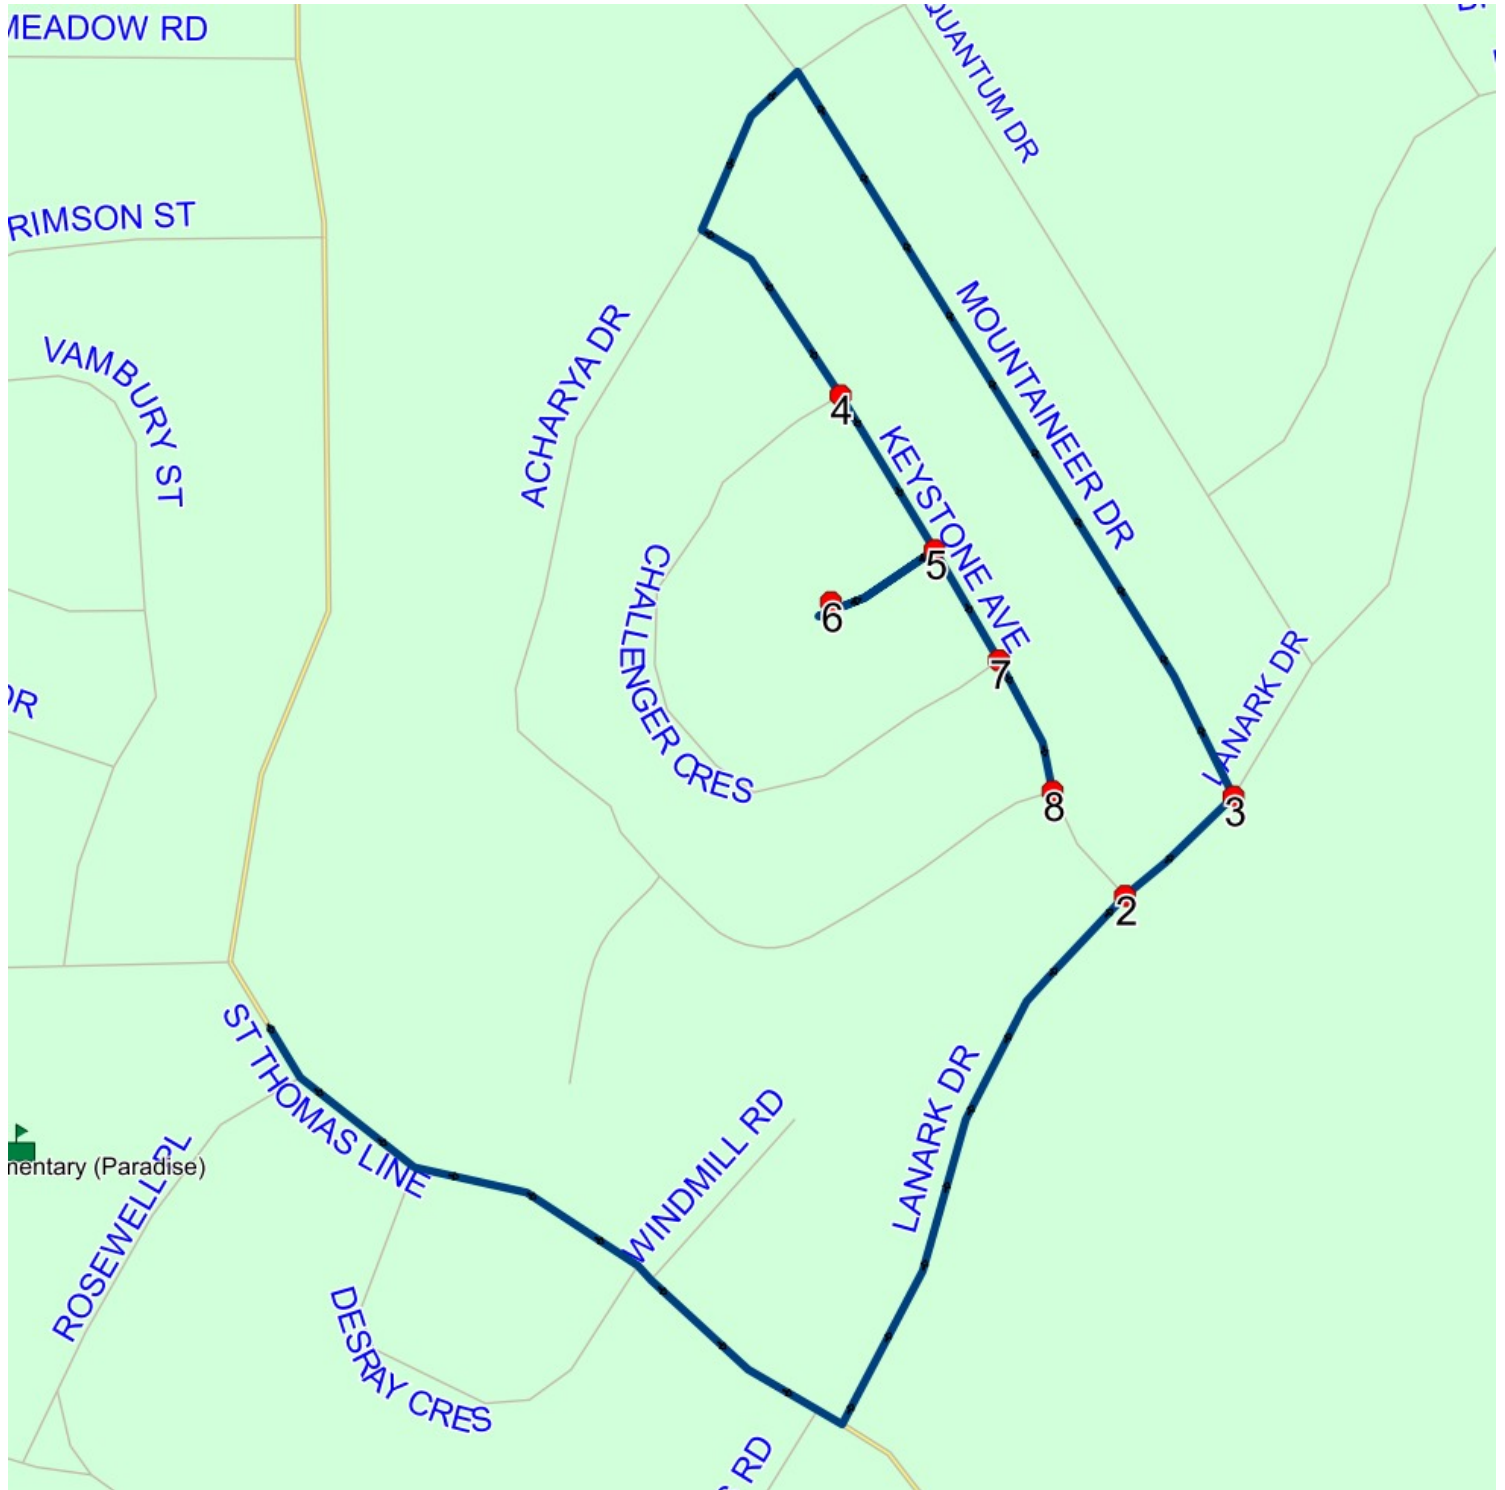

Route: 23-244-04 Run: 23-244-04 PM

Route: 23-244-04

Operator: Burse's Taxi Inc.

Vehicle: 23-244-04

Description:

Schools: Holy Family Elementary (Paradise) (318)

Run: 23-244-04 PM

Description:

Schools: Holy Family Elementary

(Paradise) : 2025-06-30

#	Arrival	Departure	Description
1	3:00 PM	3:15 PM	Holy Family Elementary (Paradise)
2	3:17 PM	3:18 PM	LANARK DR; PARADISE & KEYSTONE AVE; PARADISE
3	3:18 PM	3:19 PM	LANARK DR; PARADISE & MOUNTAINEER DR; PARADISE
4	3:22 PM	3:23 PM	KEYSTONE AVE; PARADISE & CHALLENGER CRES; PARADISE
5	3:23 PM		KEYSTONE AVE; PARADISE & REGAL PL; PARADISE
6	3:24 PM		10 REGAL PL; PARADISE; A1L : 2026-06-30
7	3:27 PM	3:28 PM	KEYSTONE AVE; PARADISE & CHALLENGER CRES; PARADISE
8	3:28 PM	3:29 PM	KEYSTONE AVE; PARADISE & ACHARYA DR; PARADISE

Route: 23-244-04 Run: 23-244-04 PM