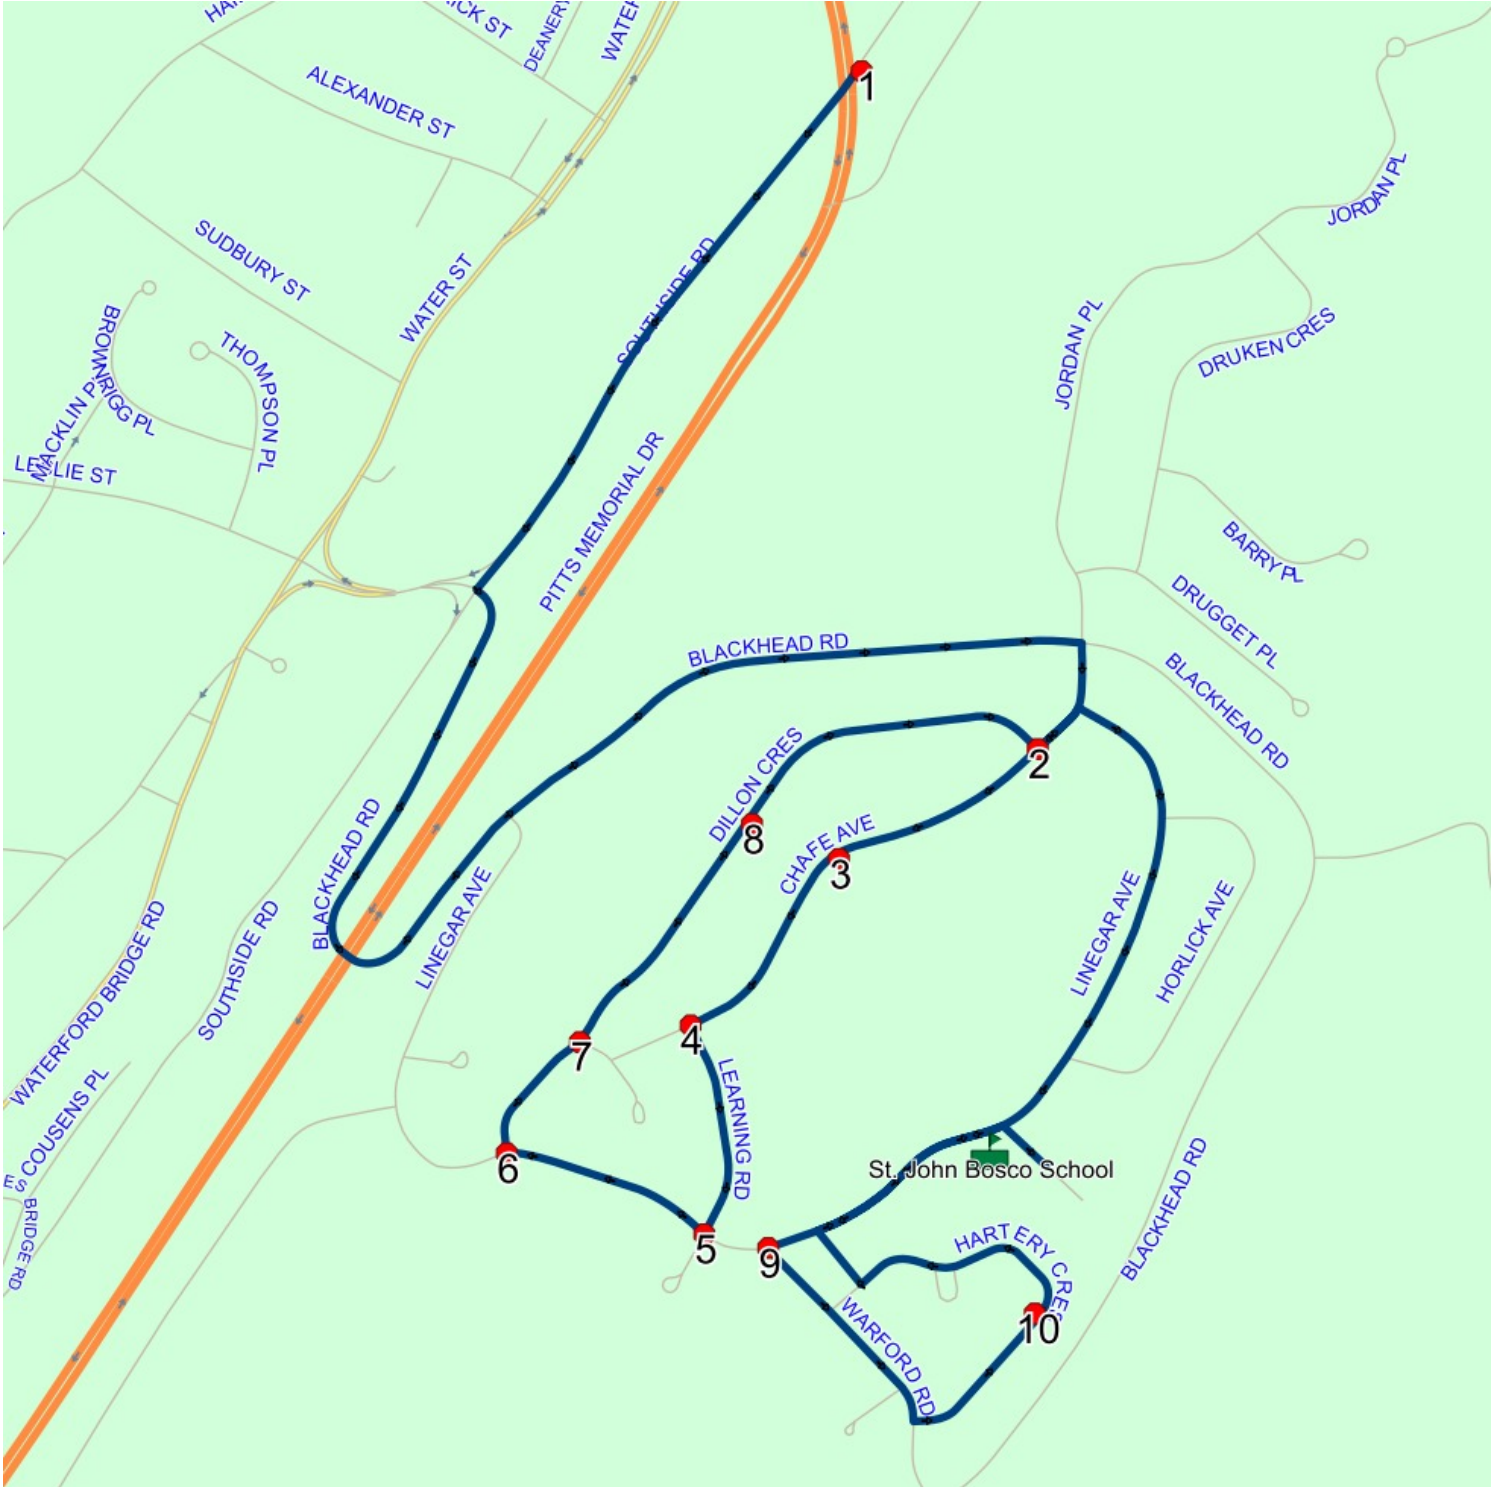

Route: 23-247-01 Run: 23-247-01 AM

Route: 23-247-01

Operator: R. Hayes Bus and Charter Services

Vehicle: 23-247-01

Schools: St. John Bosco School (350)

Run: 23-247-01 AM

Schools: St. John Bosco School

#	Arrival	Departure	Description
1		7:54 AM	257 SOUTHSIDE RD; ST JOHNS; A1E
2	7:57 AM	7:58 AM	CHAFE AVE; ST JOHNS & DILLON CRES; ST JOHNS
3	7:58 AM	7:59 AM	34 CHAFE AVE; ST JOHNS
4	7:59 AM	8:00 AM	CHAFE AVE; ST JOHNS & LEARNING RD; ST JOHNS
5	8:00 AM	8:01 AM	LEARNING RD; ST JOHNS & LINEGAR AVE; ST JOHNS
6	8:01 AM	8:02 AM	LINEGAR AVE; ST JOHNS & DILLON CRES; ST JOHNS
7	8:02 AM	8:03 AM	DILLON CRES; ST JOHNS & CHAFE AVE; ST JOHNS
8	8:03 AM	8:04 AM	36 DILLON CRES; ST JOHNS; A1E
9	8:06 AM	8:07 AM	LINEGAR AVE; ST JOHNS & WARFORD RD; ST JOHNS
10	8:08 AM	8:09 AM	24 HARTERY CRES; ST JOHNS; A1E
11	8:10 AM	8:12 AM	St. John Bosco School Driveway

Route: 23-247-01 Run: 23-247-01 AM