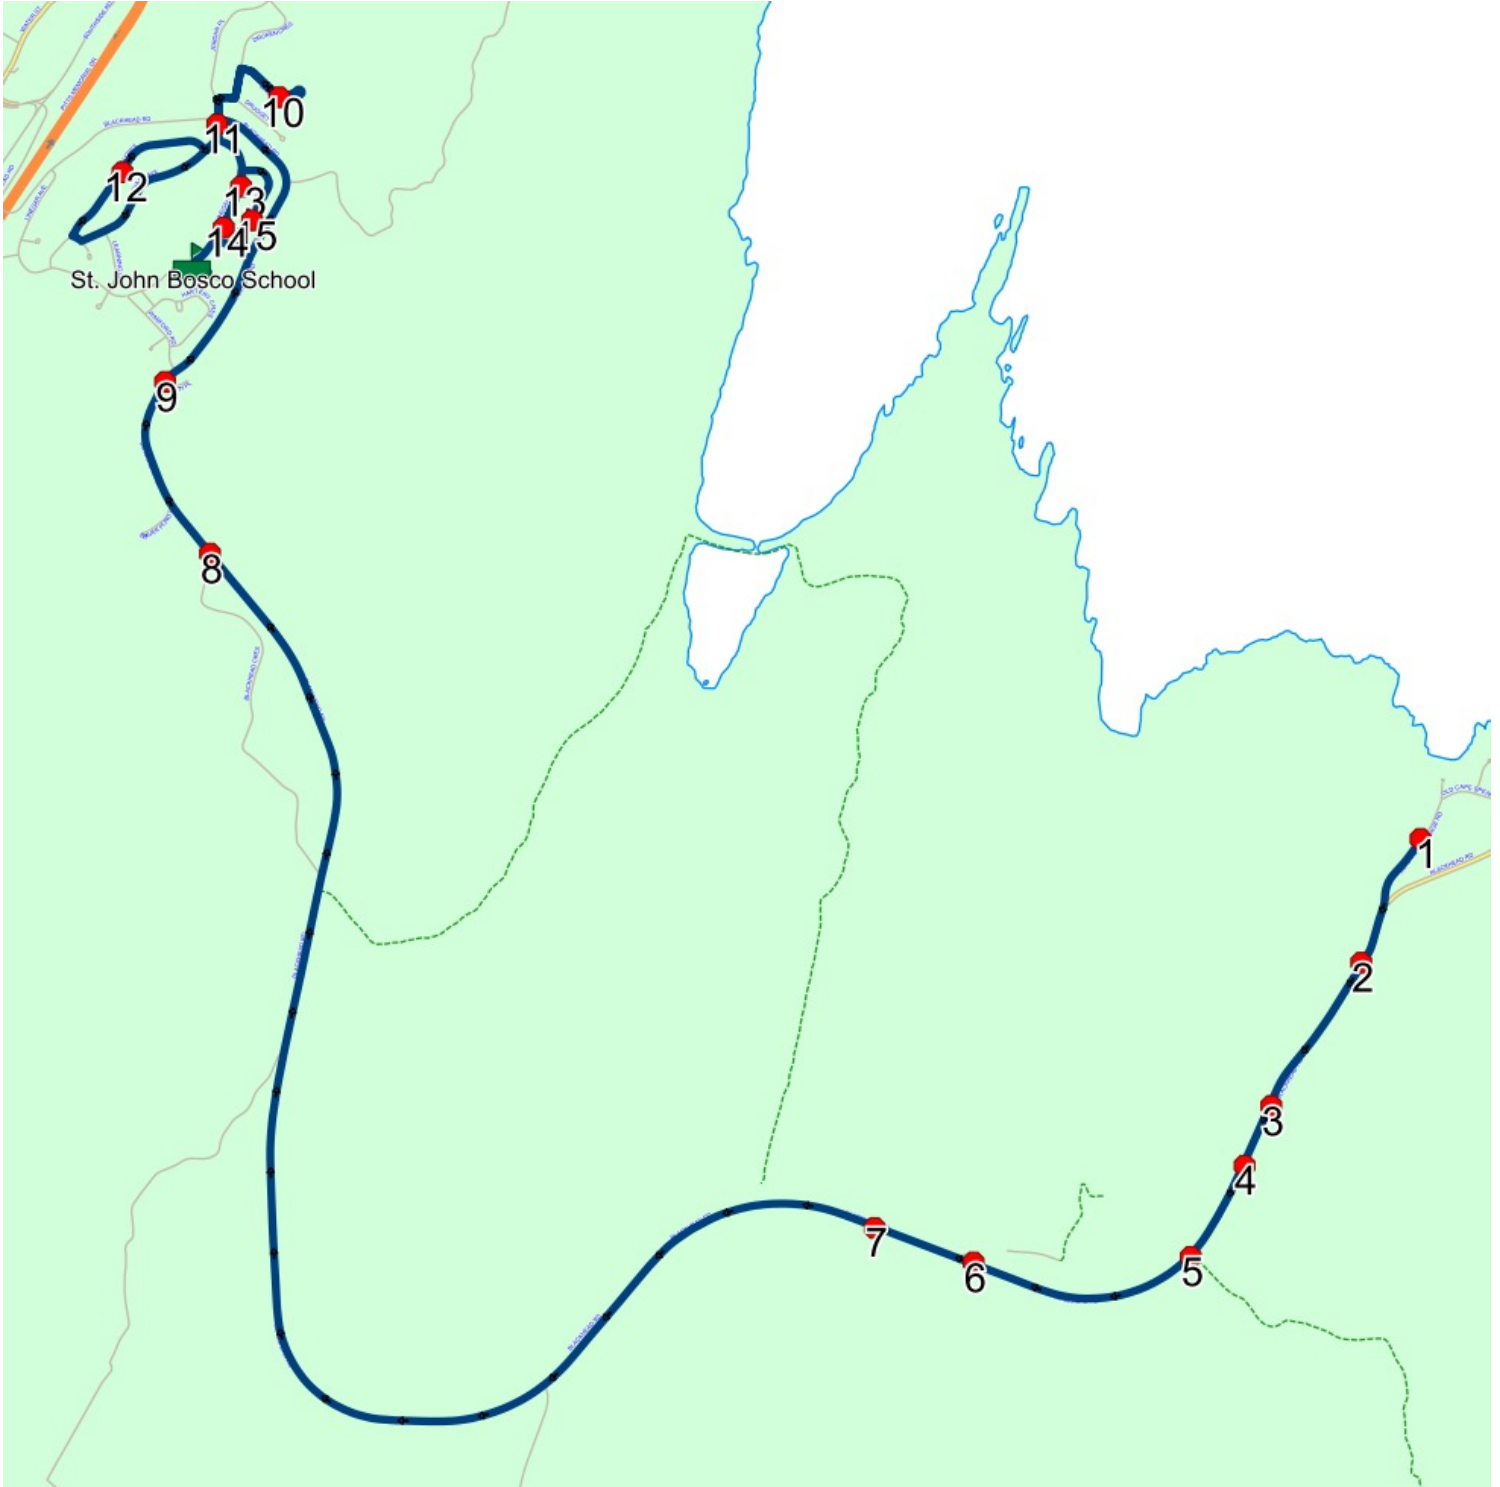

Route: 17-129-7 Run: 17-129-7 (AM)

Route: 17-129-7

Operator: Executive Taxi Ltd.

Vehicle: 17-129-7

Description:

Schools: St. John Bosco School (350)

Run: 17-129-7 (AM)

Description:

Schools: St. John Bosco School

: 2025-06-30

#	Arrival	Departure	Description
1		7:37 AM	55 BLACKHEAD VILLAGE RD
2	7:38 AM	7:39 AM	1411 BLACKHEAD RD
3		7:40 AM	1340 BLACKHEAD RD
4		7:41 AM	1314 BLACKHEAD RD
5		7:42 AM	1254 BLACKHEAD RD; ST JOHNS; A1C
6	7:43 AM	7:44 AM	1163 BLACKHEAD RD
7		7:45 AM	1114 BLACKHEAD RD
8		7:54 AM	BLACKHEAD RD; ST JOHNS & BLACKHEAD CRES; ST JOHNS
9	7:55 AM	7:56 AM	BLACKHEAD RD; ST JOHNS & WHITTY PL; ST JOHNS
10		8:00 AM	17 BARRY PL; ST JOHNS; A1E
11		8:02 AM	152 LINEGAR AVE; ST JOHNS; A1E
12		8:04 AM	36 DILLON CRES; ST JOHNS; A1E
13		8:06 AM	BALL PARK - ACROSS FROM 107 LINEGAR AVE : 2026-06-30
14	8:06 AM	8:07 AM	93 LINEGAR AVE; ST JOHNS; A1E : 2026-06-30
15	8:07 AM	8:08 AM	23 HORLICK AVE; ST JOHNS; A1E
16	8:10 AM	8:12 AM	St. John Bosco School Driveway

Route: 17-129-7 Run: 17-129-7 (AM)

Route: 17-129-7 Run: 17-129-7 (PM)

Route: 17-129-7

Operator: Executive Taxi Ltd.

Vehicle: 17-129-7

Description:

Schools: St. John Bosco School (350)

Run: 17-129-7 (PM)

Route: 23-247-02 Run: 23-247-02 PM