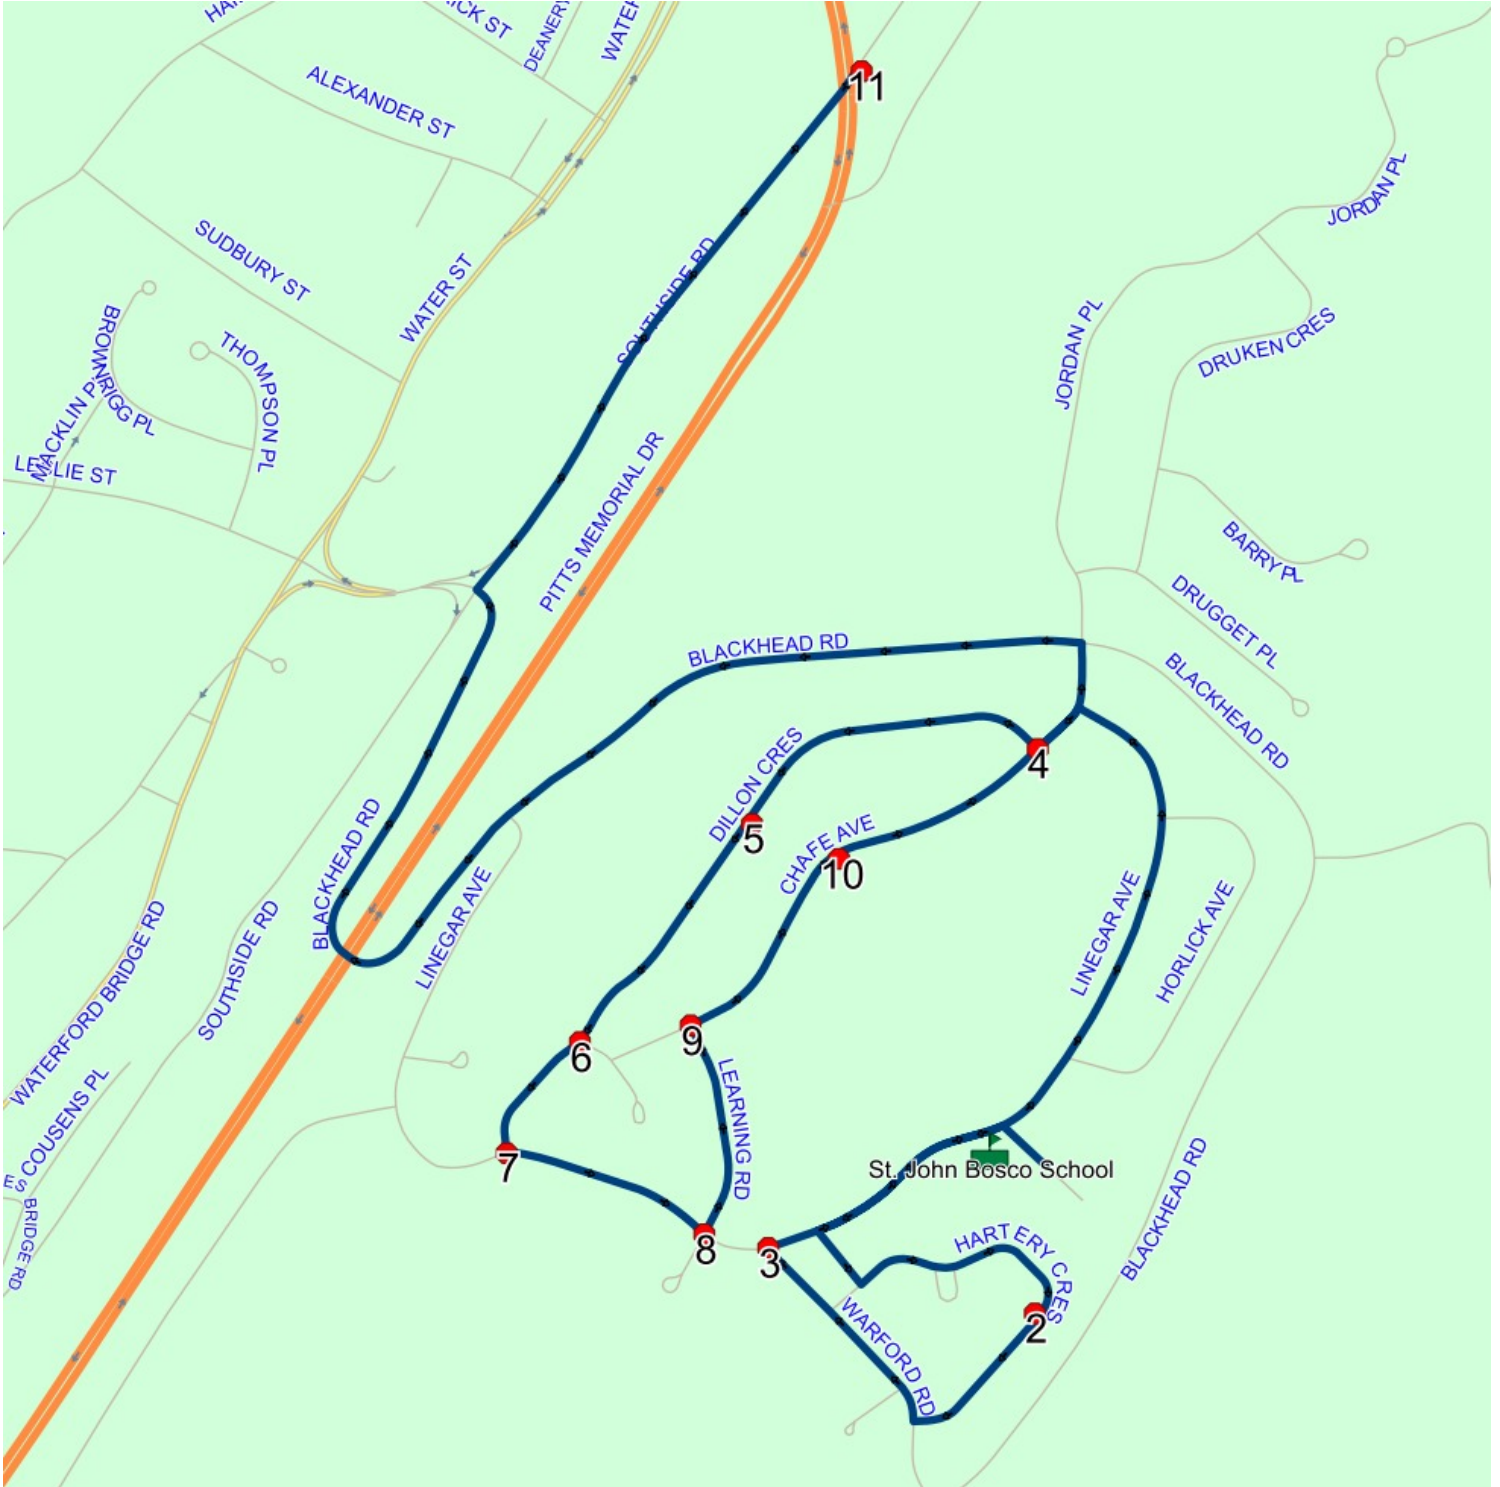

Route: 23-247-01 Run: 23-247-01 PM

Route: 23-247-01

Operator: R. Hayes Bus and Charter Services

Vehicle: 23-247-01

Schools: St. John Bosco School (350)

Run: 23-247-01 PM

Schools: St. John Bosco School

#	Arrival	Departure	Description
1	2:35 PM	2:50 PM	St. John Bosco School Driveway
2	2:52 PM	2:53 PM	24 HARTERY CRES; ST JOHNS; A1E
3	2:54 PM		LINEGAR AVE; ST JOHNS & WARFORD RD; ST JOHNS
4	2:56 PM	2:57 PM	CHAFE AVE; ST JOHNS & DILLON CRES; ST JOHNS
5	2:57 PM	2:58 PM	36 DILLON CRES; ST JOHNS; A1E
6	2:59 PM		DILLON CRES; ST JOHNS & CHAFE AVE; ST JOHNS
7	2:59 PM	3:00 PM	LINEGAR AVE; ST JOHNS & DILLON CRES; ST JOHNS
8	3:01 PM		LEARNING RD; ST JOHNS & LINEGAR AVE; ST JOHNS
9	3:02 PM	3:03 PM	CHAFE AVE; ST JOHNS & LEARNING RD; ST JOHNS
10	3:03 PM	3:04 PM	34 CHAFE AVE; ST JOHNS
11	3:07 PM		257 SOUTHSIDE RD; ST JOHNS; A1E

Route: 23-247-01 Run: 23-247-01 PM