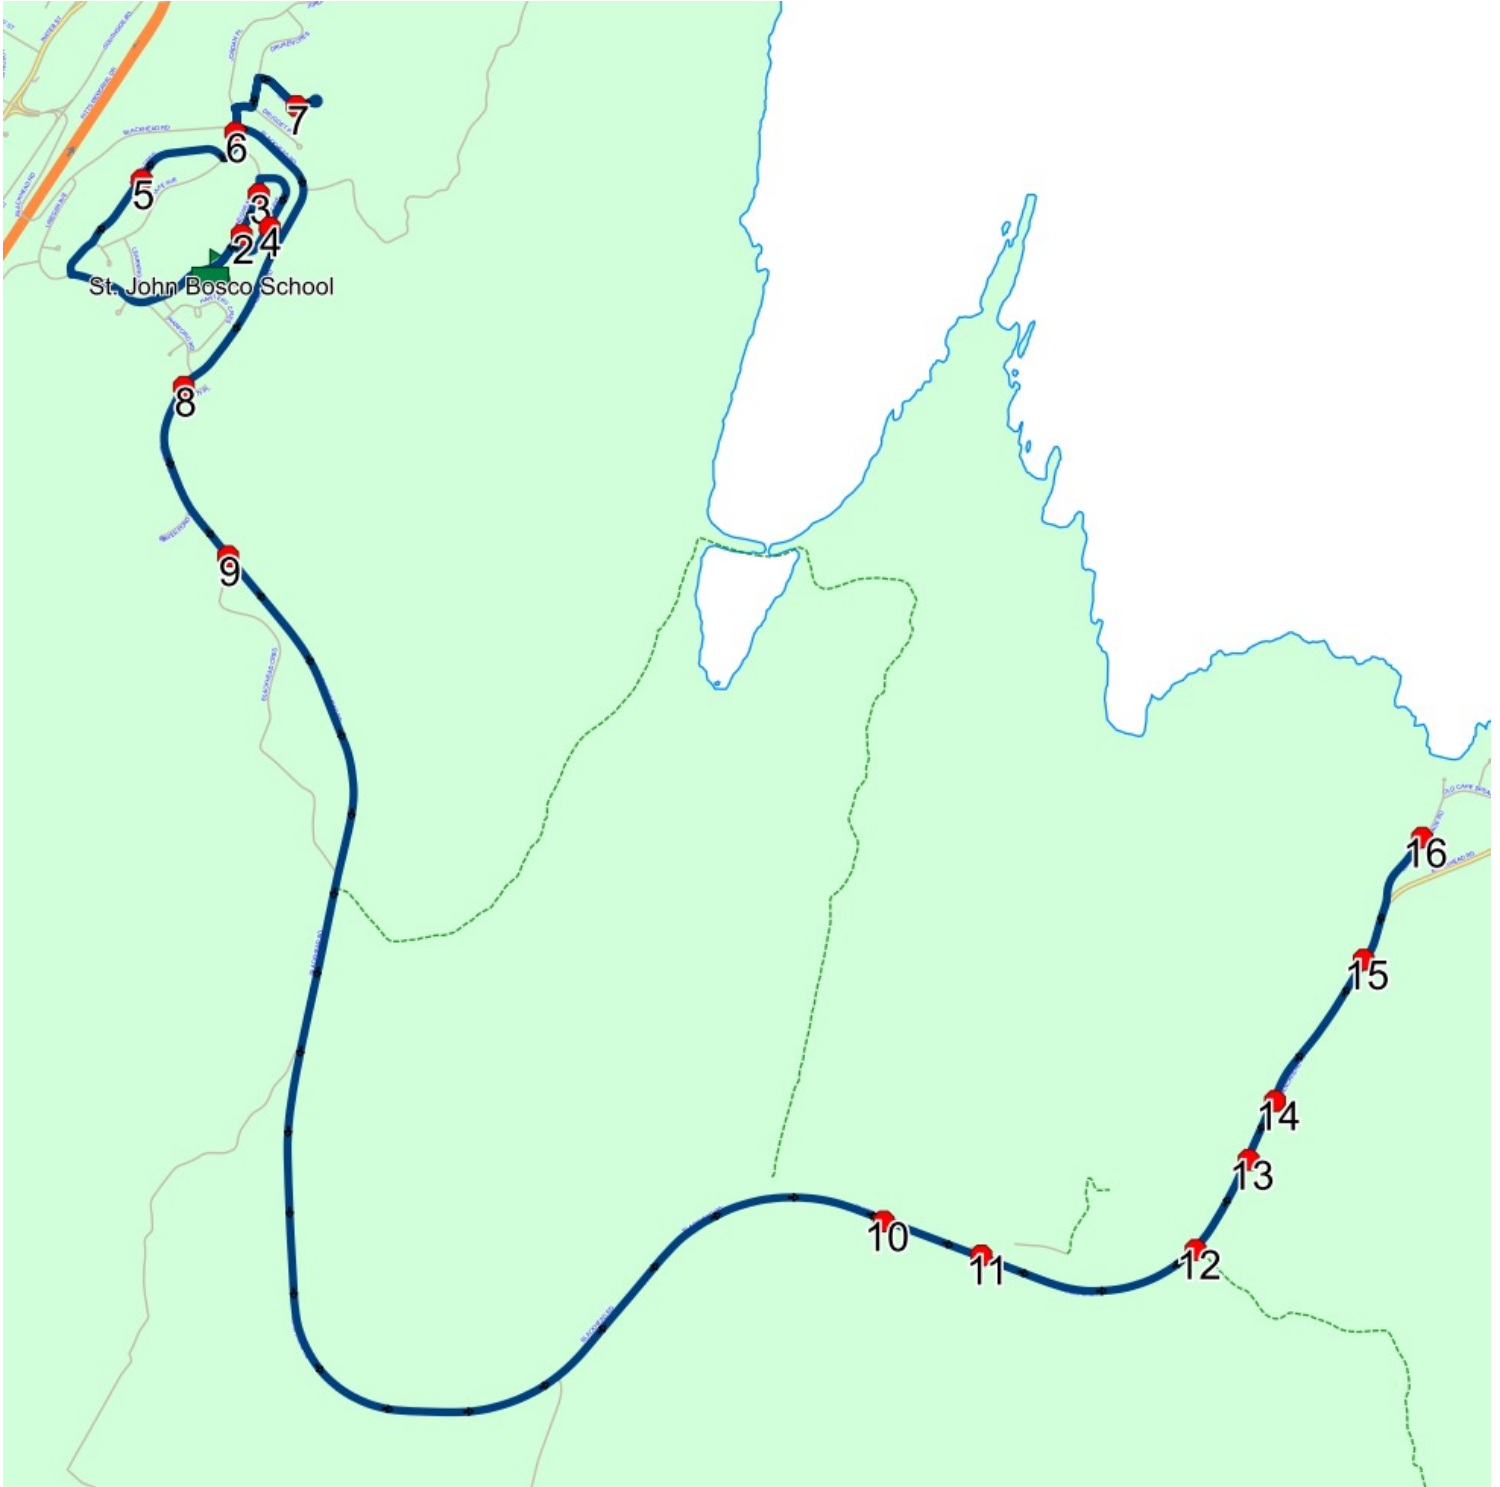

Route: 17-129-7 Run: 17-129-7 (AM)

Route: 17-129-7 Run: 17-129-7 (PM)

Route: 17-129-7

Operator: Executive Taxi Ltd.

Vehicle: 17-129-7

Description:

Schools: St. John Bosco School (350)

Run: 17-129-7 (PM)

Description:

Schools: St. John Bosco School

: 2025-06-30

#	Arrival	Departure	Description
1	2:35 PM	2:50 PM	St. John Bosco School Driveway
2	2:51 PM		93 LINEGAR AVE; ST JOHNS; A1E : 2026-06-30
3	2:51 PM	2:52 PM	BALL PARK - ACROSS FROM 107 LINEGAR AVE : 2026-06-30
4	2:52 PM	2:53 PM	23 HORLICK AVE; ST JOHNS; A1E
5	2:55 PM	2:56 PM	36 DILLON CRES; ST JOHNS; A1E
6	2:57 PM	2:58 PM	152 LINEGAR AVE; ST JOHNS; A1E
7	2:59 PM	3:00 PM	17 BARRY PL; ST JOHNS; A1E
8	3:04 PM	3:05 PM	BLACKHEAD RD; ST JOHNS & WHITTY PL; ST JOHNS
9	3:06 PM		BLACKHEAD RD; ST JOHNS & BLACKHEAD CRES; ST JOHNS
10	3:15 PM		1114 BLACKHEAD RD
11	3:16 PM	3:17 PM	1163 BLACKHEAD RD
12	3:18 PM	3:19 PM	1254 BLACKHEAD RD; ST JOHNS; A1C
13	3:19 PM	3:20 PM	1314 BLACKHEAD RD
14	3:20 PM	3:21 PM	1340 BLACKHEAD RD
15	3:22 PM		1411 BLACKHEAD RD
16	3:23 PM		55 BLACKHEAD VILLAGE RD

Route: 17-129-7 Run: 17-129-7 (PM)

Route: 23-247-01 Run: 23-247-01 AM

Route: 23-247-01

Operator: R. Hayes Bus and Charter Services

Vehicle: 23-247-01

Schools: St. John Bosco School (350)

Run: 23-247-01 AM

Schools: St. John Bosco School

Route: 23-247-02 Run: 23-247-02 PM