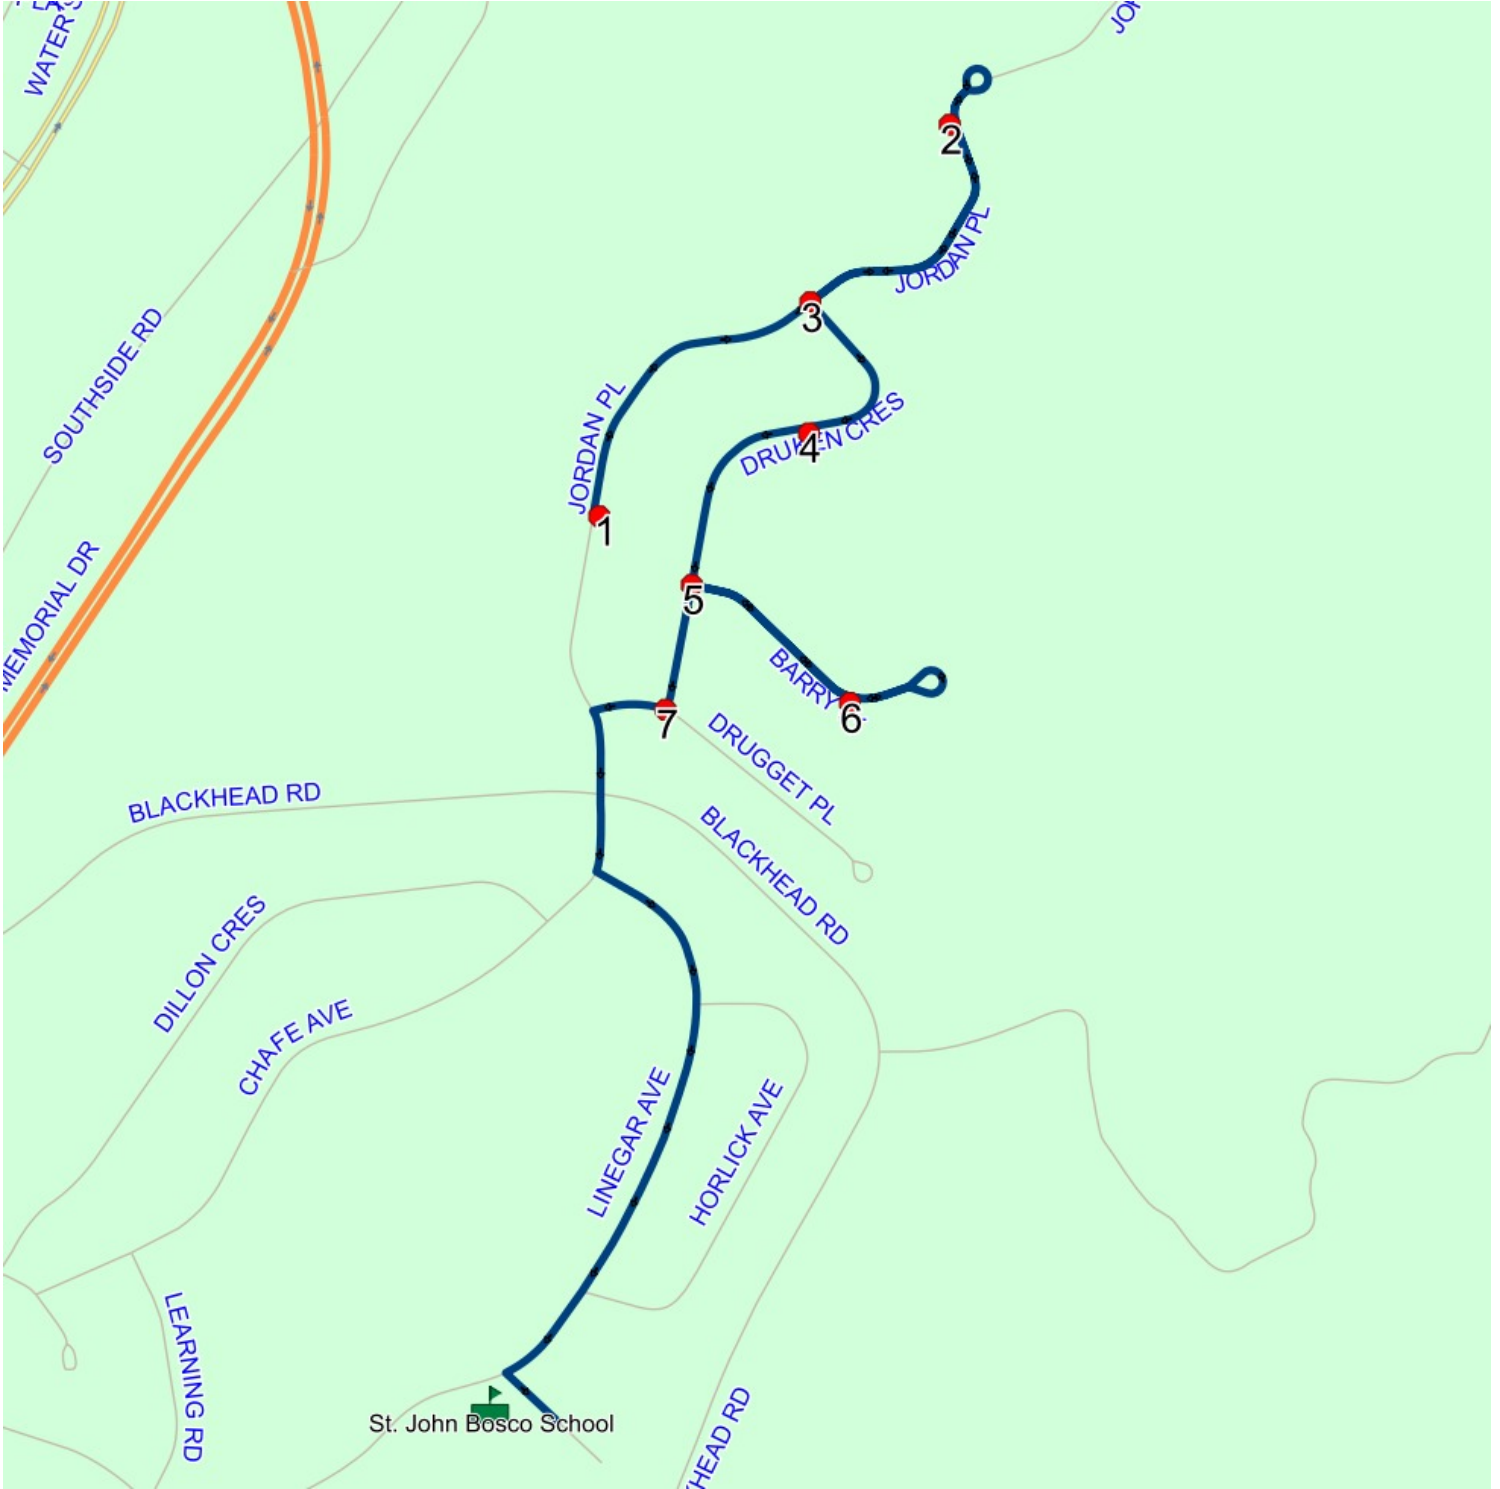

Route: 23-247-02 Run: 23-247-02 AM

Route: 23-247-02

Operator: R. Hayes Bus and Charter Services

Vehicle: 23-247-02

Schools: St. John Bosco School (350)

Run: 23-247-02 AM

Schools: St. John Bosco School

#	Arrival	Departure	Description
1	7:57 AM	7:58 AM	20 JORDAN PL; ST JOHNS; A1E
2		8:00 AM	79 JORDAN PL; ST JOHNS; A1E
3	8:00 AM	8:01 AM	JORDAN PL; ST JOHNS & DRUKEN CRES; ST JOHNS
4		8:02 AM	26 DRUKEN CRES; ST JOHNS; A1E
5		8:03 AM	DRUKEN CRES; ST JOHNS & BARRY PL; ST JOHNS
6	8:04 AM	8:05 AM	17 BARRY PL; ST JOHNS; A1E
7	8:06 AM	8:07 AM	DRUKEN CRES; ST JOHNS & DRUGGET PL; ST JOHNS
8	8:10 AM	8:13 AM	St. John Bosco School Driveway

Route: 23-247-02 Run: 23-247-02 AM