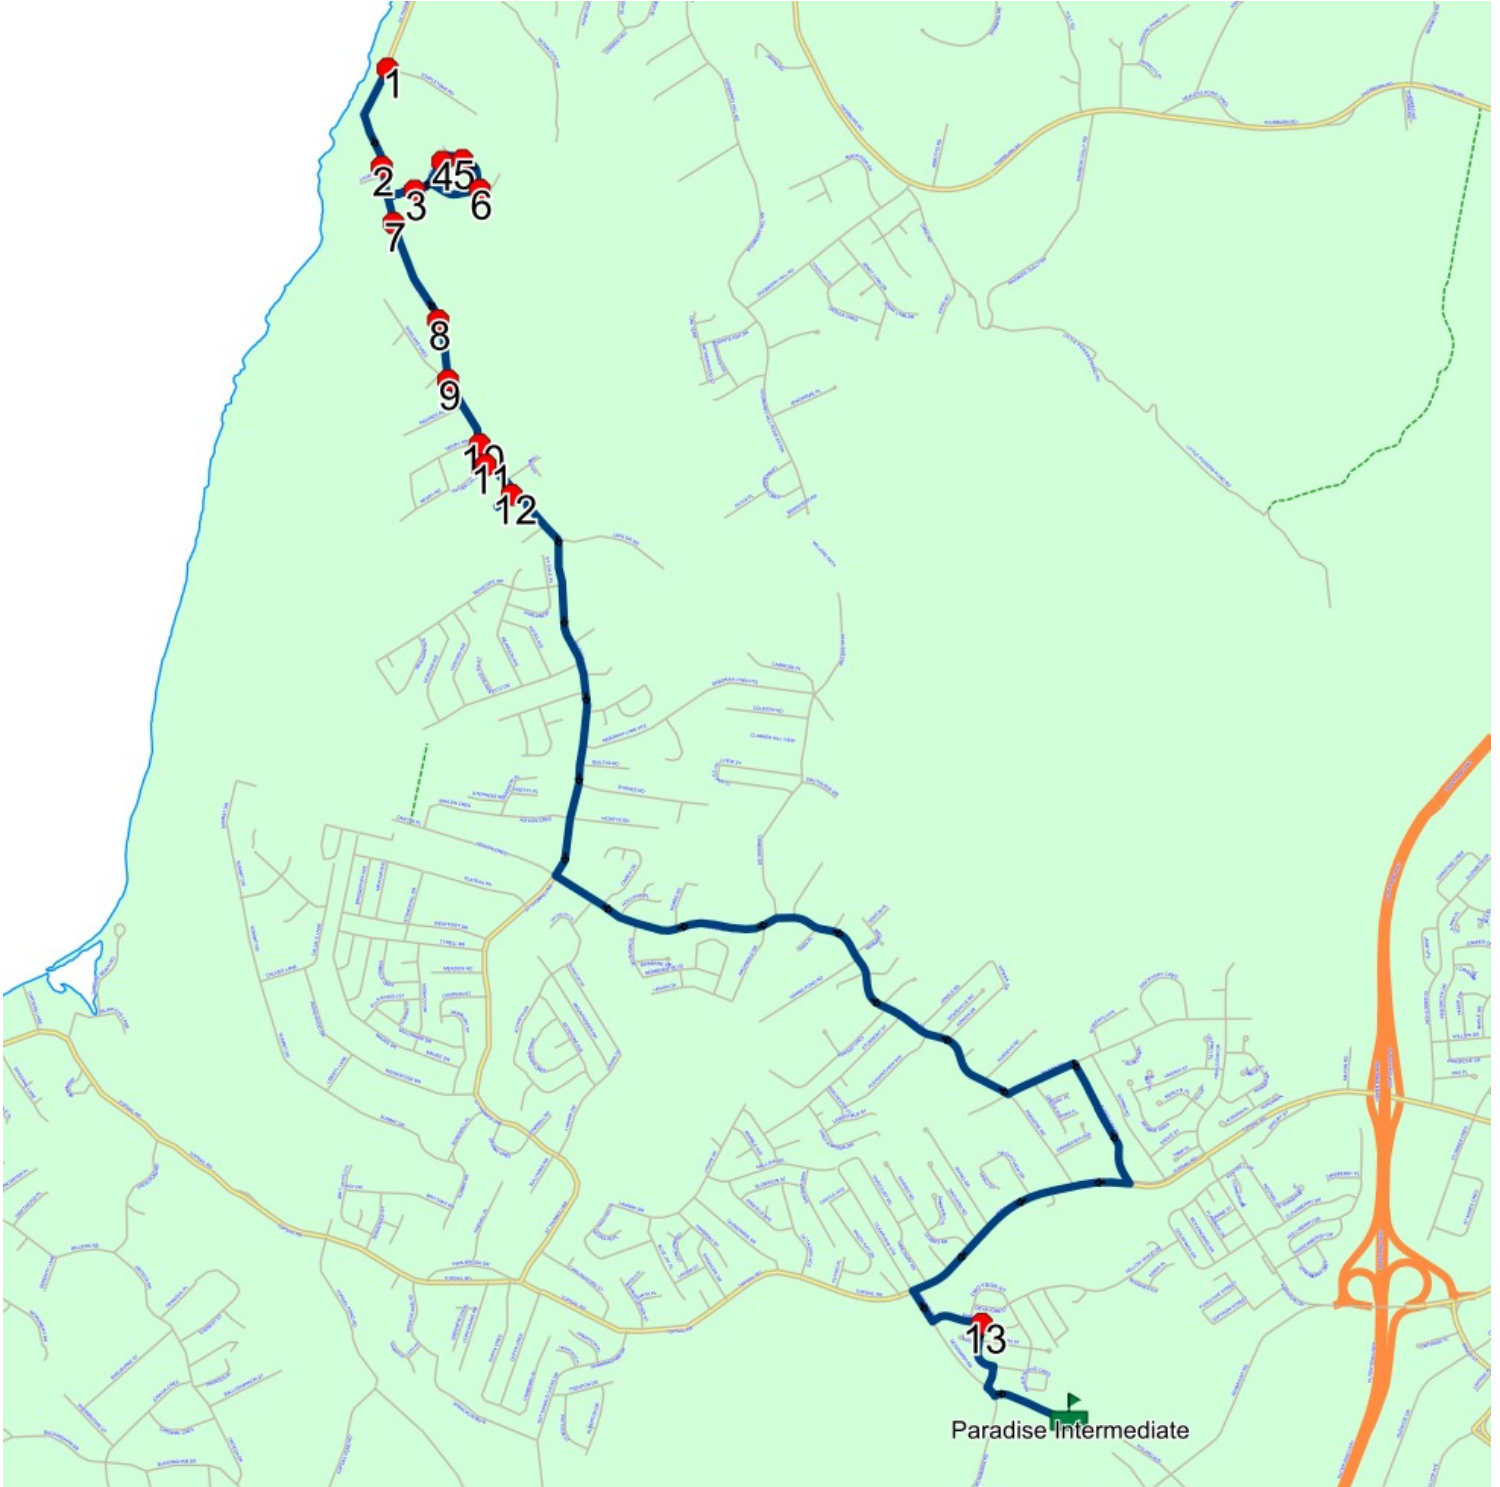

Route: 23-170-9 Run: 23-170-9 AM

Route: 23-170-9

Operator: Executive Taxi Ltd.

Vehicle: 23-170-9

Description:

Schools: Paradise Intermediate (611)

Run: 23-170-9 AM

Schools: Paradise Intermediate

: 2025-06-30

#	Arrival	Departure	Description	
1	7:51 AM	7:52 AM	ST THOMAS LINE & STAPLETONS RD	: 2025-06-30
2	7:52 AM	7:53 AM	597 ST THOMAS LINE	
3		7:54 AM	12 ATLANTICA DR	
4		7:55 AM	32 ATLANTICA DR	
5	7:55 AM	7:56 AM	ATLANTICA DR & NIAGARA PL	
6	7:56 AM	7:57 AM	ATLANTICA DR & LEGEND DR	
7		7:59 AM	551 ST THOMAS LINE	
8		7:59 AM	507 ST THOMAS LINE	
9	7:59 AM	8:00 AM	ST THOMAS LINE & WHELANS CRES	
10		8:01 AM	ST THOMAS LINE; PARADISE & NEARY RD; PARADISE	
11		8:01 AM	ST THOMAS LINE & FATHER LACEY PL	
12	8:05 AM	8:06 AM	6 BEATRIX PL	
13		8:17 AM	BURNABY ST; PARADISE & TIVERTON ST; PARADISE	
14	8:20 AM	8:35 AM	Paradise Intermediate	

Route: 23-170-9 Run: 23-170-9 AM