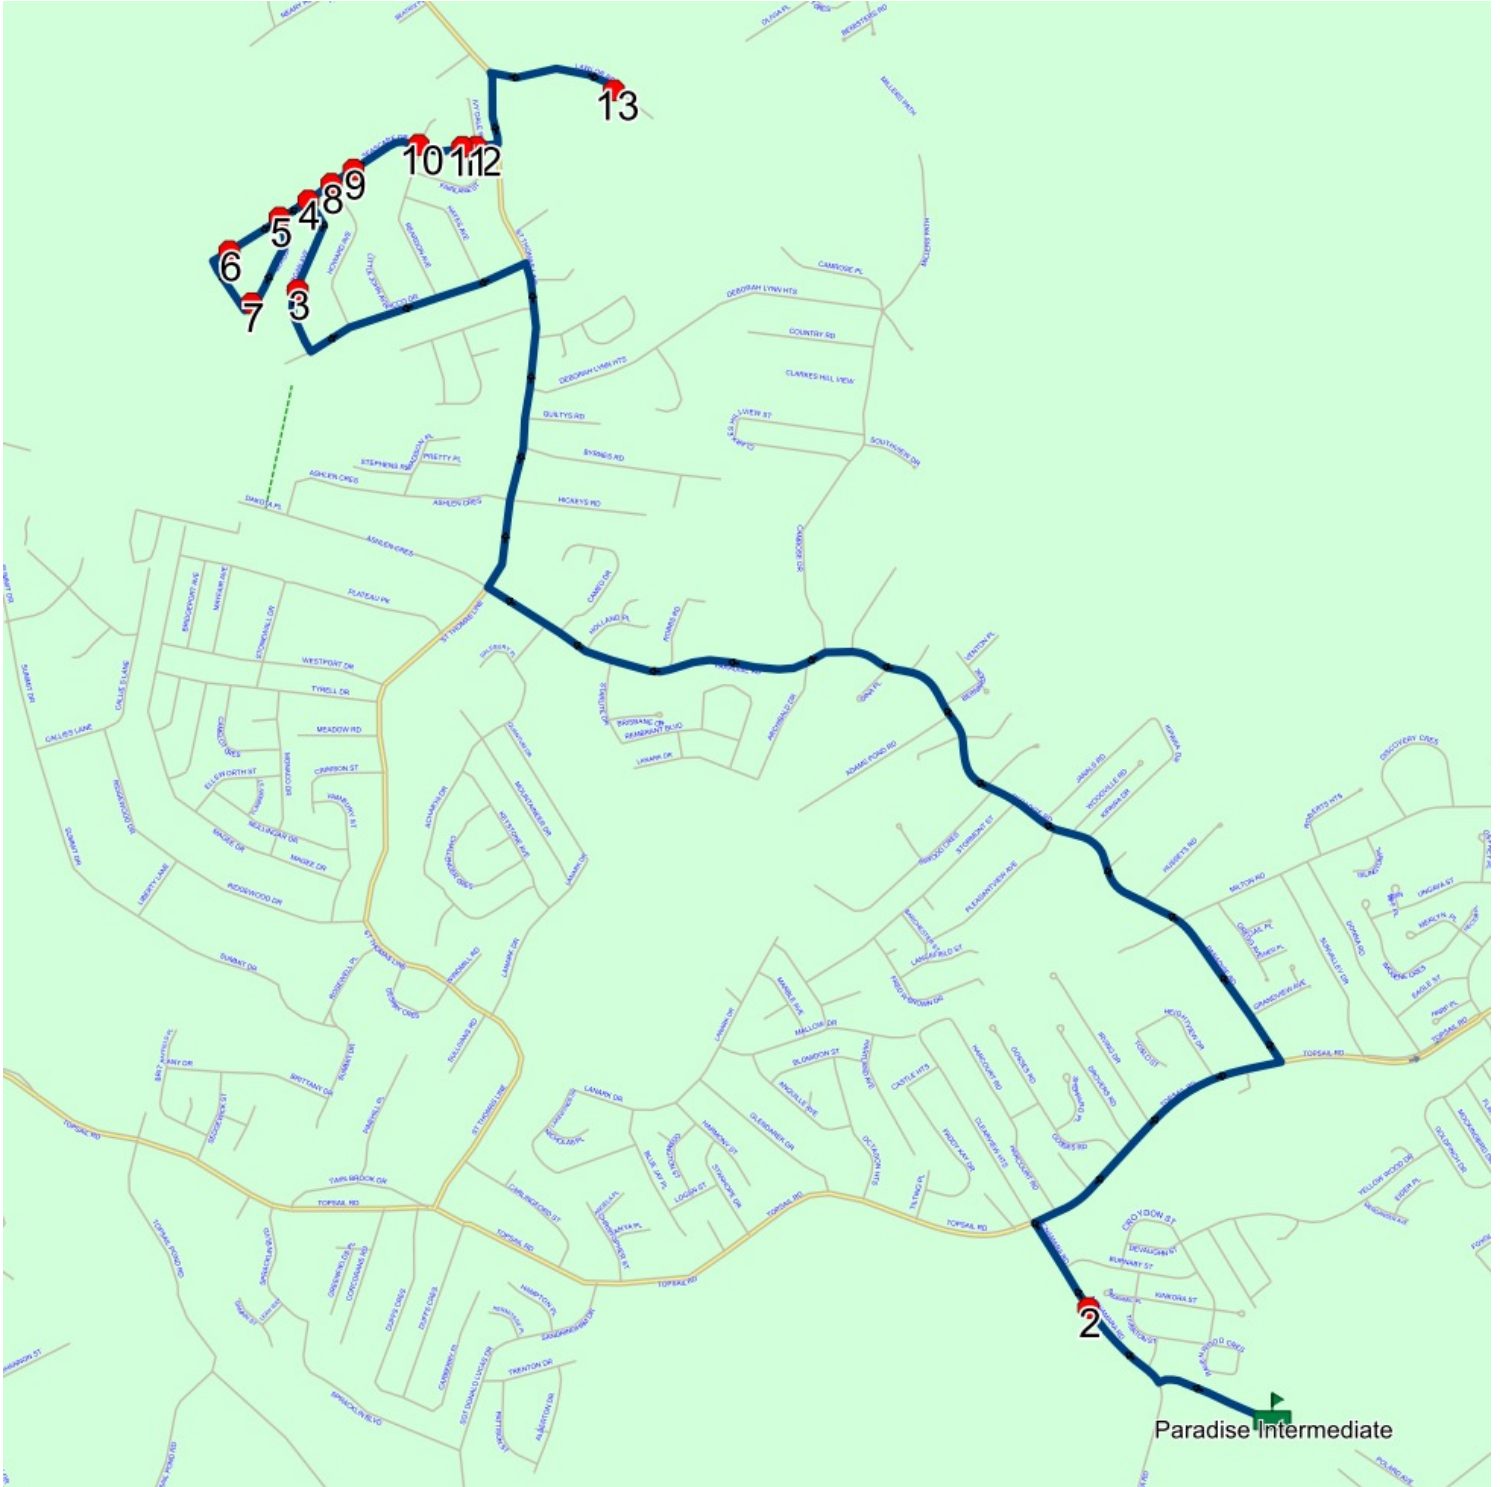

Route: 23-170-5 Run: 23-170-5 PM

Route: 23-170-5

Operator: Executive Taxi Ltd.

Vehicle: 23-170-5

Description:

Schools: Paradise Intermediate (611)

Run: 23-170-5 PM

Schools: Paradise Intermediate

: 2024-06-30

#	Arrival	Departure	Description
1	2:25 PM	2:40 PM	Paradise Intermediate
2	2:41 PM		MCNAMARA RD TRAILWAY CROSSWALK
3	2:51 PM		21 MORGAN AVE
4	2:52 PM		SEASCAPE DR; PARADISE & MORGAN AVE; PARADISE
5	2:53 PM	2:54 PM	70 SEASCAPE DR; PARADISE; A1L
6	2:54 PM		SEASCAPE DR; PARADISE & DECATUR PL; PARADISE
7	2:55 PM	2:56 PM	16 BEAUGART AVE; PARADISE; A1L
8	2:56 PM	2:57 PM	SEASCAPE DR & HOWARD AVE
9	2:57 PM	2:58 PM	SEASCAPE DR & TOTTENHAM PL
10	2:58 PM	2:59 PM	MAILBOXES NEAR 26 SEASCAPE DR
11	2:59 PM	3:00 PM	10 SEASCAPE DR
12	3:00 PM		SEASCAPE DR & IVY DALE PL (BEFORE CROSSWALK)
13	3:02 PM	3:03 PM	52 LAWLOR RD

Route: 23-170-5 Run: 23-170-5 PM