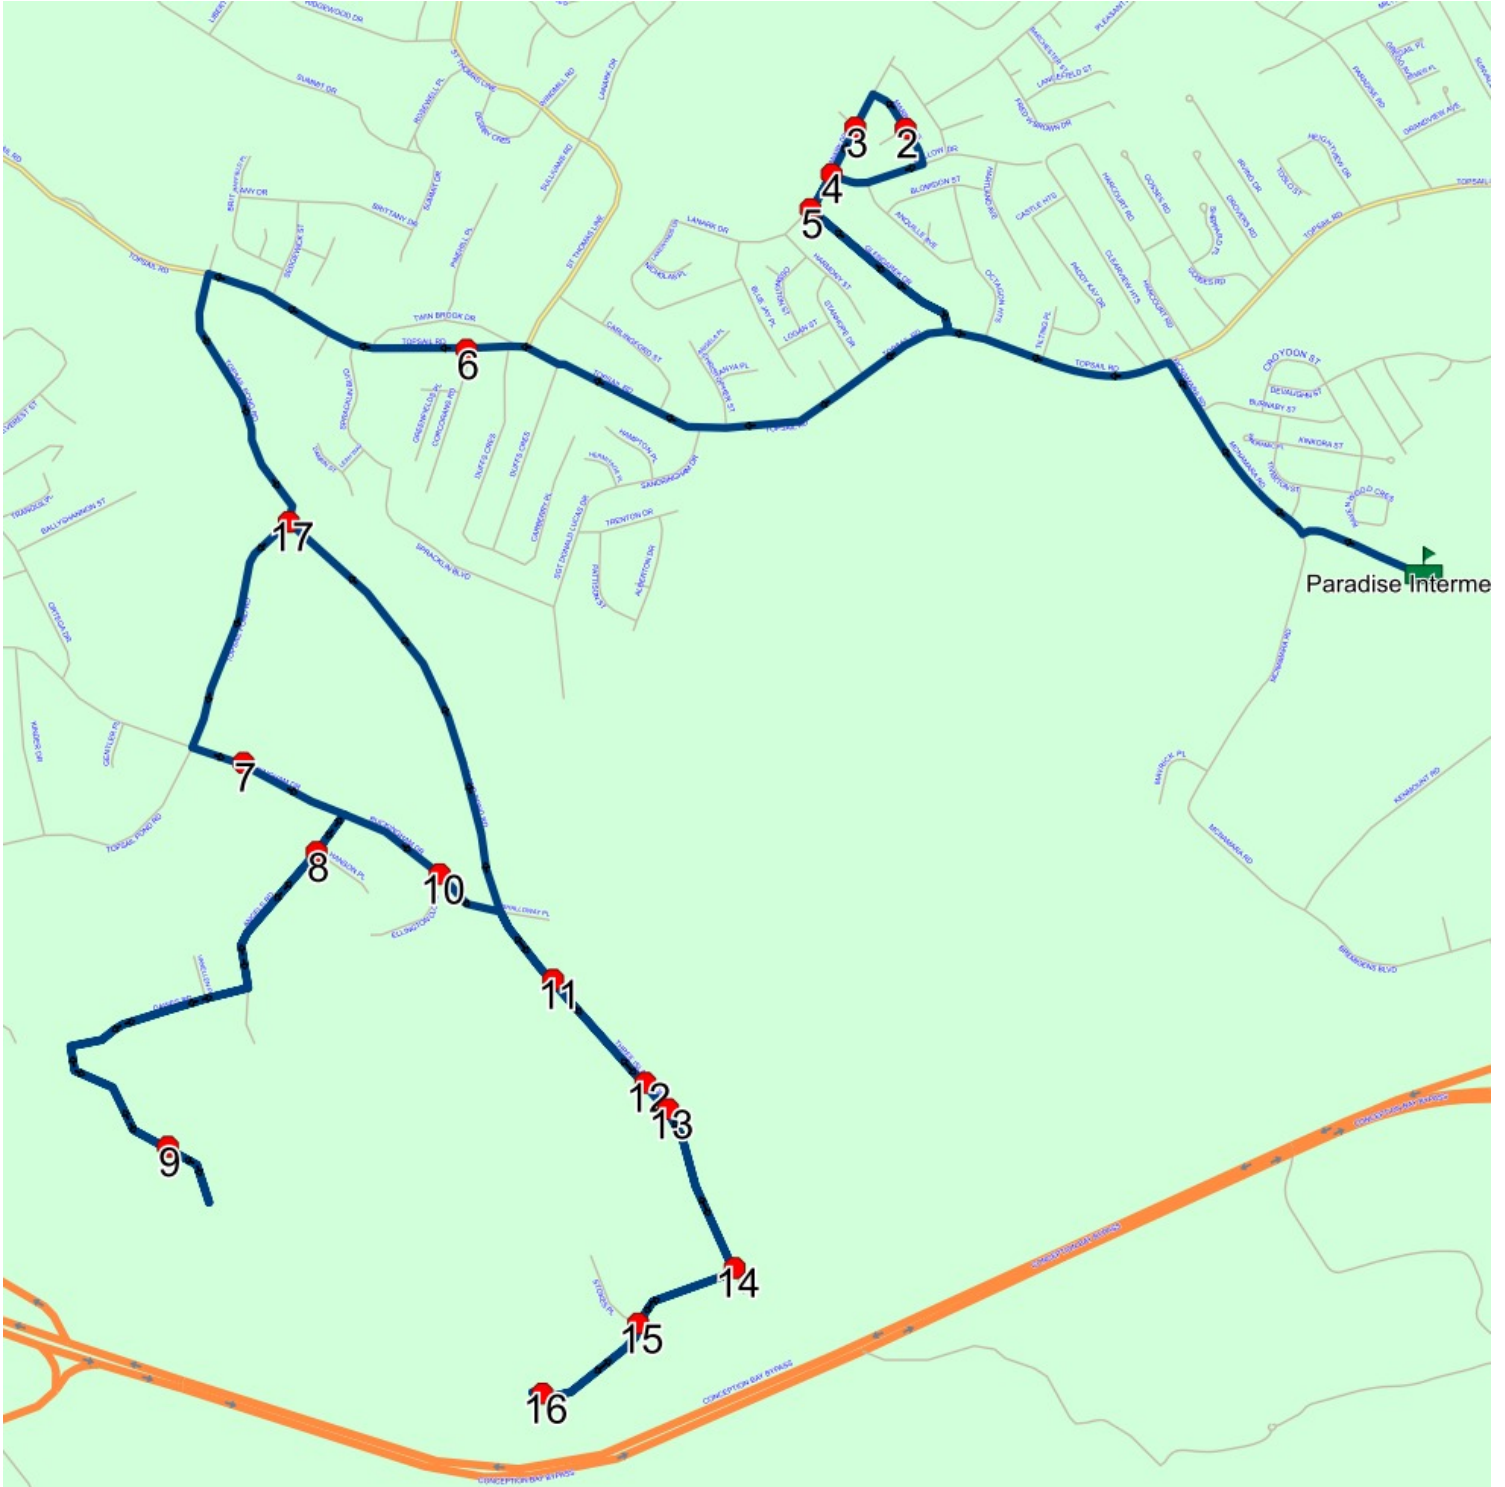

Route: 23-170-2 Run: 23-170-2 PM

Route: 23-170-2

Operator: Executive Taxi Ltd.

Vehicle: 23-170-2

Description:

Schools: Paradise Intermediate (611)

Run: 23-170-2 PM

Schools: Paradise Intermediate

: 2025-06-30

#	Arrival	Departure	Description
1	2:25 PM	2:40 PM	Paradise Intermediate : 2026-06-30
2	2:45 PM	2:46 PM	MARBLE AVE & MT SAWYER PL
3	2:47 PM	2:48 PM	LANARK DR & MT SYLVESTER PL
4	2:48 PM	2:49 PM	LANARK DR & MALLOW DR
5	2:49 PM		GLENDAREK DR & LANARK DR
6	2:53 PM	2:54 PM	TOPSAIL RD & CORCORANS RD
7	2:58 PM		267 BUCKINGHAM DR
8	2:58 PM	2:59 PM	ANGELS RD & HANSON PL
9	3:01 PM	3:02 PM	43 BALSAMWOOD RD; PARADISE
10	3:08 PM	3:09 PM	BUCKINGHAM DR & ELLINGTON CLOSE
11	3:10 PM		179 THREE ISLAND POND RD
12	3:11 PM		219 THREE ISLAND POND RD : 2026-06-30
13	3:11 PM	3:12 PM	229 THREE ISLAND POND RD
14	3:12 PM	3:13 PM	279 THREE ISLAND POND RD
15	3:13 PM	3:14 PM	THREE ISLAND POND RD; PARADISE & STOKES PL; PARADISE
16	3:15 PM		378 THREE ISLAND POND RD
17	3:22 PM	3:23 PM	TOPSAIL POND RD; PARADISE & THREE ISLAND POND RD; PARADISE

Route: 23-170-2 Run: 23-170-2 PM