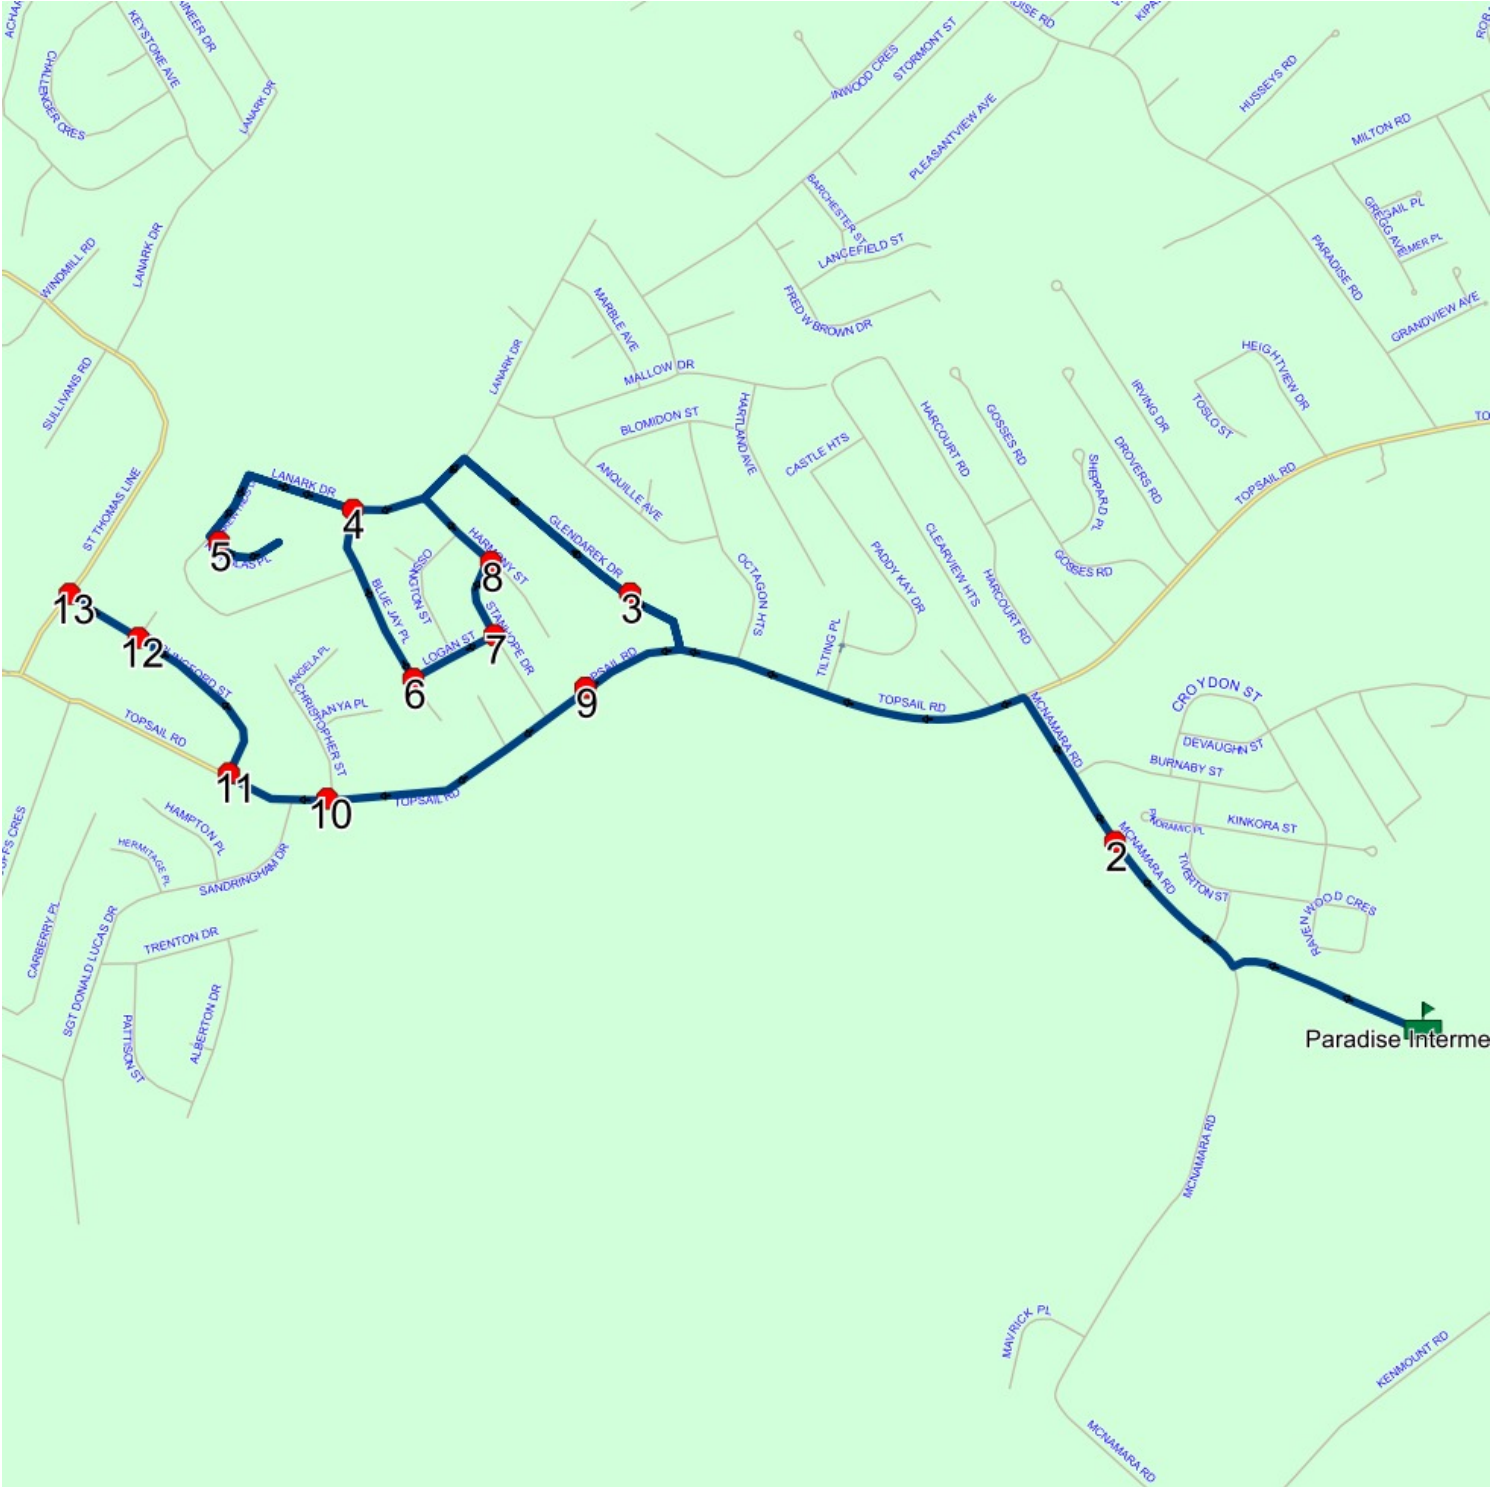

Route: 17-130-3 Run: 17-130-3 PM

Route: 17-130-3

Operator: Executive Taxi Ltd.

Vehicle: 17-130-3

Description:

Schools: Paradise Intermediate (611)

Run: 17-130-3 PM

Schools: Paradise Intermediate

: 2024-06-30

#	Arrival	Departure	Description
1	2:25 PM	2:40 PM	Paradise Intermediate
2	2:41 PM		MCNAMARA RD TRAILWAY CROSSWALK
3	2:43 PM	2:44 PM	30 GLENDAREK DR
4	2:46 PM		LANARK DR & BLUE JAY PL
5	2:48 PM	2:49 PM	3 NICHOLAS PL
6	2:53 PM	2:54 PM	BLUE JAY PL & LOGAN ST
7	2:54 PM	2:55 PM	STANHOPE DR & LOGAN ST
8	2:56 PM		STANHOPE DR & HARMONY ST
9	2:59 PM		1700 TOPSAIL RD; PARADISE; A1L
10	3:00 PM		TOPSAIL RD & CHRISTOPHER ST
11	3:01 PM		CARLINGFORD ST & TOPSAIL RD
12	3:02 PM		CARLINGFORD ST & CALLAGHAN PL
13	3:02 PM	3:03 PM	CARLINGFORD ST & ST THOMAS LINE

Route: 17-130-3 Run: 17-130-3 PM