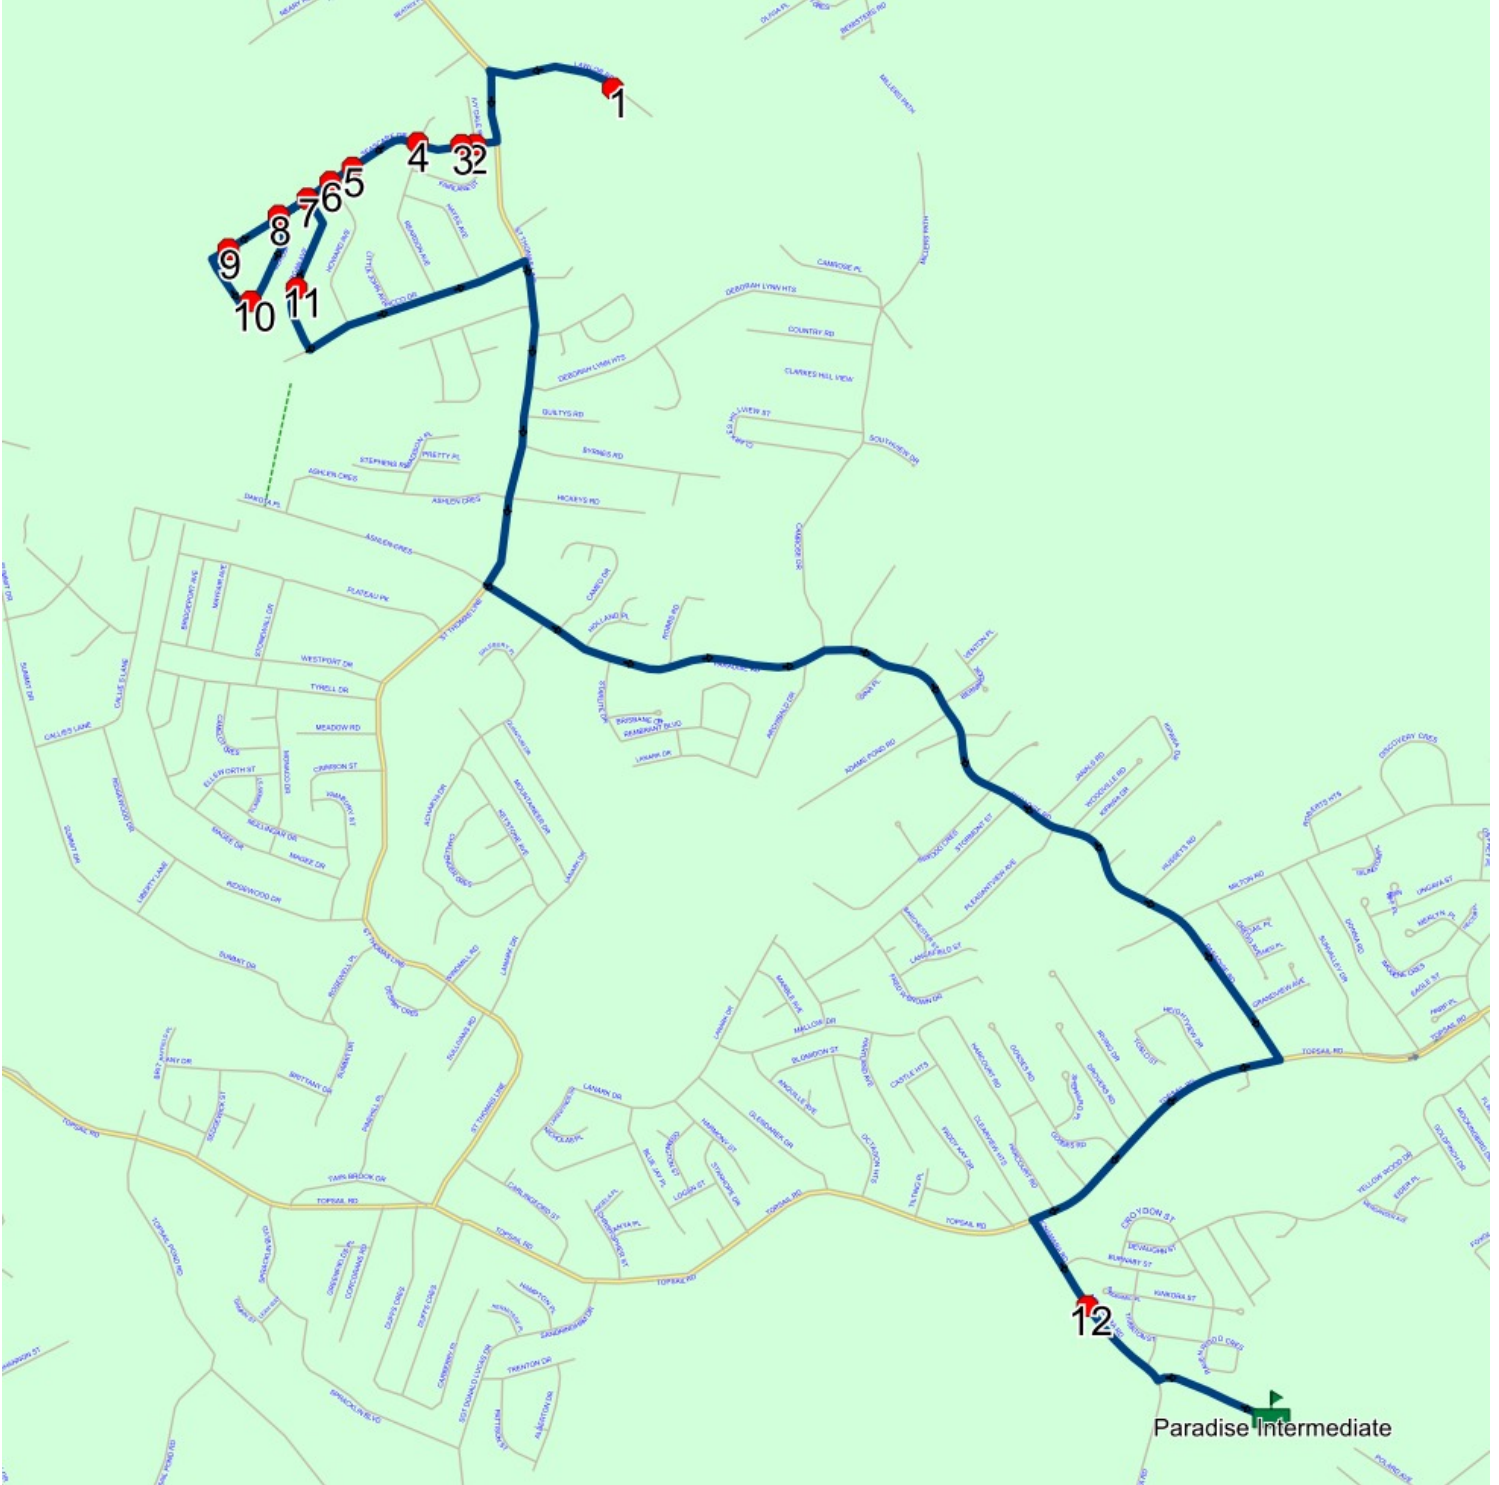

Route: 23-170-5 Run: 23-170-5 AM

Route: 23-170-5

Operator: Executive Taxi Ltd.

Vehicle: 23-170-5

Description:

Schools: Paradise Intermediate (611)

Run: 23-170-5 AM

Schools: Paradise Intermediate

: 2025-06-30

#	Arrival	Departure	Description
1		7:59 AM	52 LAWLOR RD
2	8:00 AM	8:01 AM	SEASCAPE DR & IVY DALE PL
3		8:01 AM	10 SEASCAPE DR
4		8:02 AM	MAILBOXES NEAR 26 SEASCAPE DR
5	8:02 AM	8:03 AM	SEASCAPE DR & TOTTENHAM PL
6	8:03 AM	8:04 AM	SEASCAPE DR & HOWARD AVE
7		8:04 AM	SEASCAPE DR; PARADISE & MORGAN AVE; PARADISE
8		8:05 AM	70 SEASCAPE DR; PARADISE; A1L
9	8:05 AM	8:06 AM	SEASCAPE DR; PARADISE & DECATUR PL; PARADISE
10		8:07 AM	16 BEAUGART AVE; PARADISE; A1L
11	8:08 AM	8:09 AM	21 MORGAN AVE
12		8:18 AM	MCNAMARA RD TRAILWAY CROSSWALK
13	8:20 AM	8:35 AM	Paradise Intermediate

Route: 23-170-5 Run: 23-170-5 AM