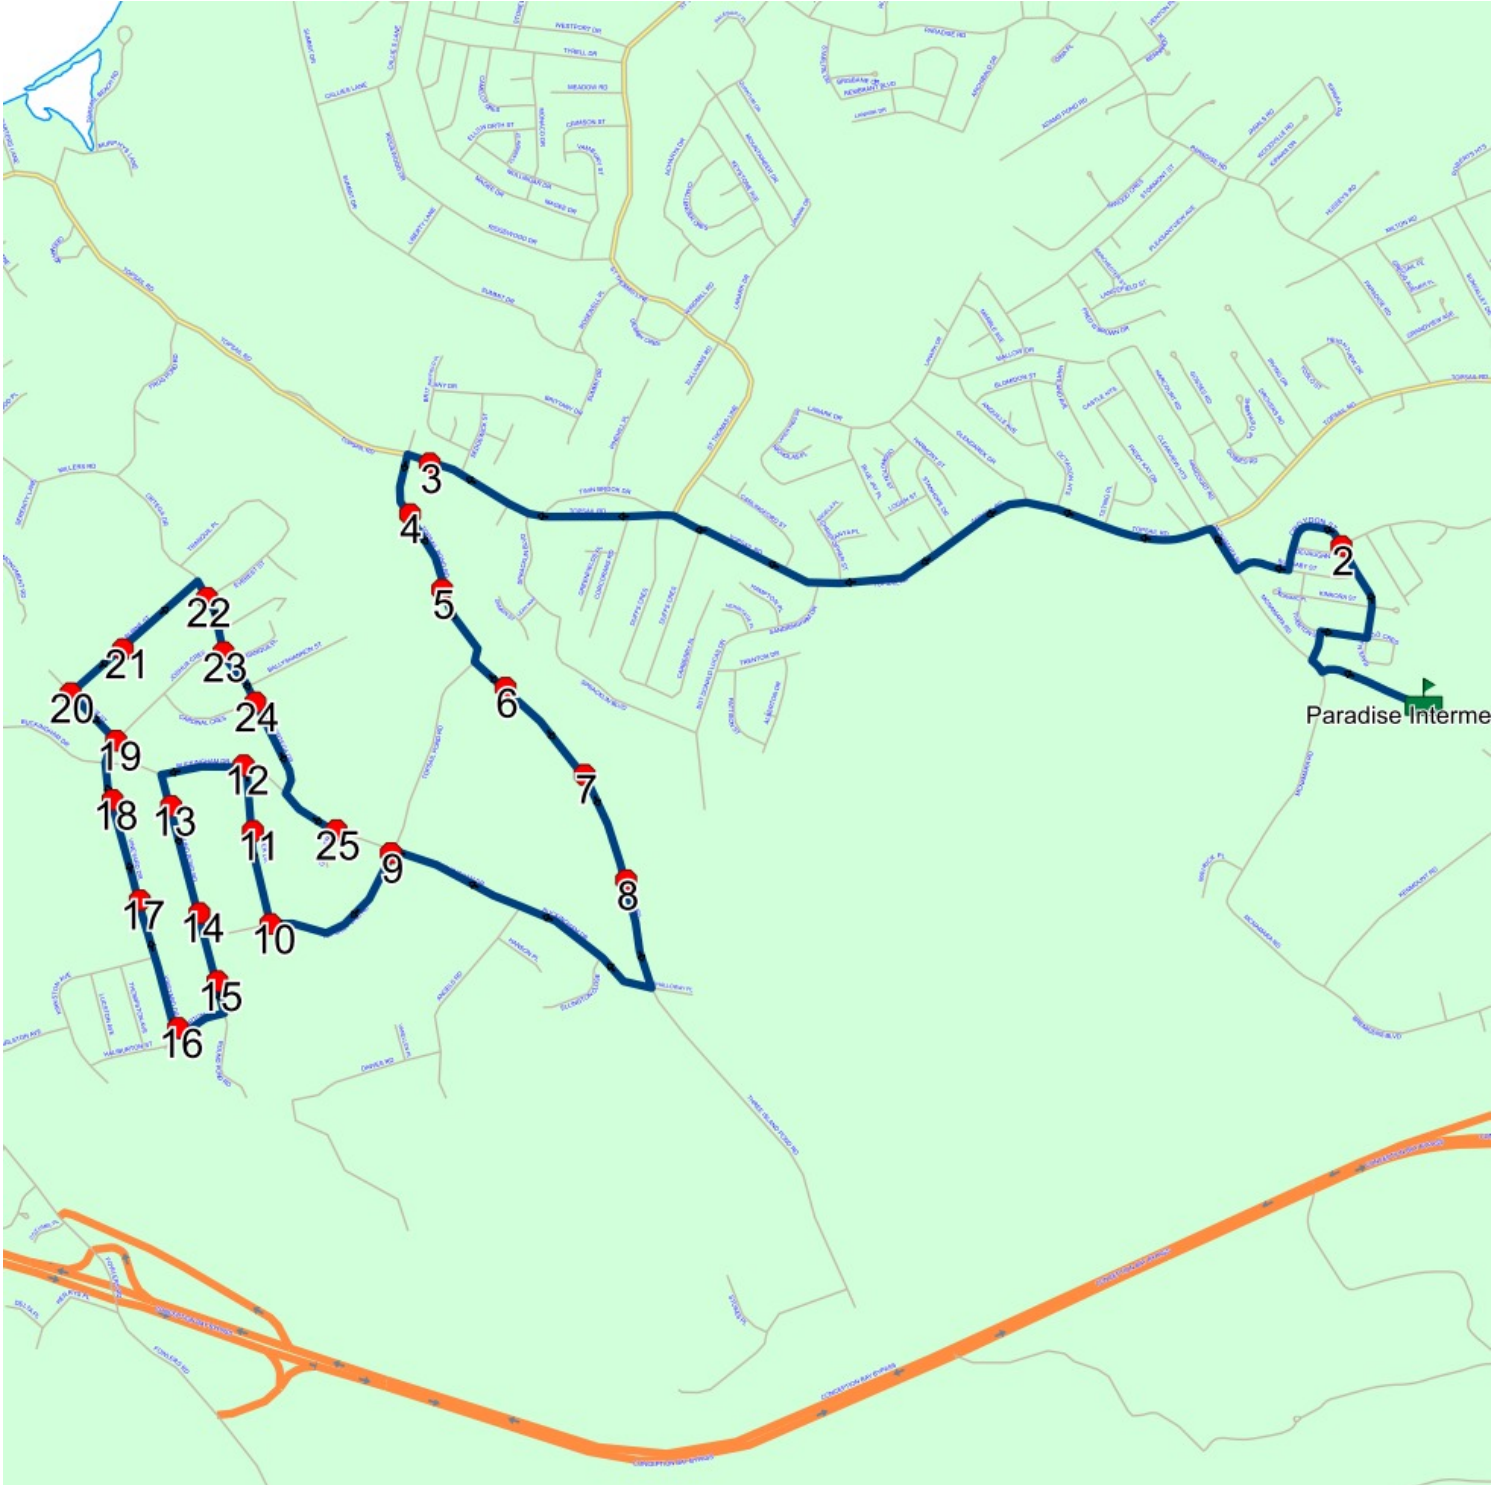

Route: 23-170-8 Run: 23-170-8 PM

Route: 23-170-8

Operator: Executive Taxi Ltd.

Vehicle: 23-170-8

Description:

Schools: Paradise Intermediate (611)

Run: 23-170-8 PM

Schools: Paradise Intermediate

: 2025-06-30

#	Arrival	Departure	Description
1	2:25 PM	2:40 PM	Paradise Intermediate
2	2:43 PM		DEVAUGHN ST; PARADISE & CROYDON ST; PARADISE
3	2:49 PM		1933 TOPSAIL RD; PARADISE; A1L
4	2:50 PM		25 TOPSAIL POND RD
5	2:51 PM		54 TOPSAIL POND RD; PARADISE; A1L
6	2:52 PM		29 THREE ISLAND POND RD
7	2:52 PM		91 THREE ISLAND POND RD
8	2:53 PM		119 THREE ISLAND POND RD
9	2:55 PM	2:56 PM	178 TOPSAIL POND RD
10	2:56 PM	2:57 PM	TOPSAIL POND RD & KINDER DR
11	2:57 PM	2:58 PM	27 KINDER DR
12	2:59 PM		167 BUCKINGHAM DR
13	3:00 PM	3:01 PM	15 ROUND POND RD
14	3:01 PM	3:02 PM	59 ROUND POND RD
15	3:02 PM	3:03 PM	87 ROUND POND RD
16	3:04 PM		79 VINEYARD DR
17	3:05 PM		41 VINEYARD DR
18	3:05 PM		11 VINEYARD DR
19	3:06 PM		SHERBROOKE ST & JOSHUA CRES
20	3:06 PM	3:07 PM	SHERBROOKE ST & SHELBURNE ST
21	3:07 PM	3:08 PM	39 SHELBURNE ST
22	3:09 PM		ORTEGA DR & EVEREST ST
23	3:10 PM		ORTEGA DR & JOSHUA CRES
24	3:10 PM	3:11 PM	ORTEGA DR & CARDINAL CRES
25	3:12 PM		BUCKINGHAM DR & GENTLER PL

Route: 23-170-8 Run: 23-170-8 PM