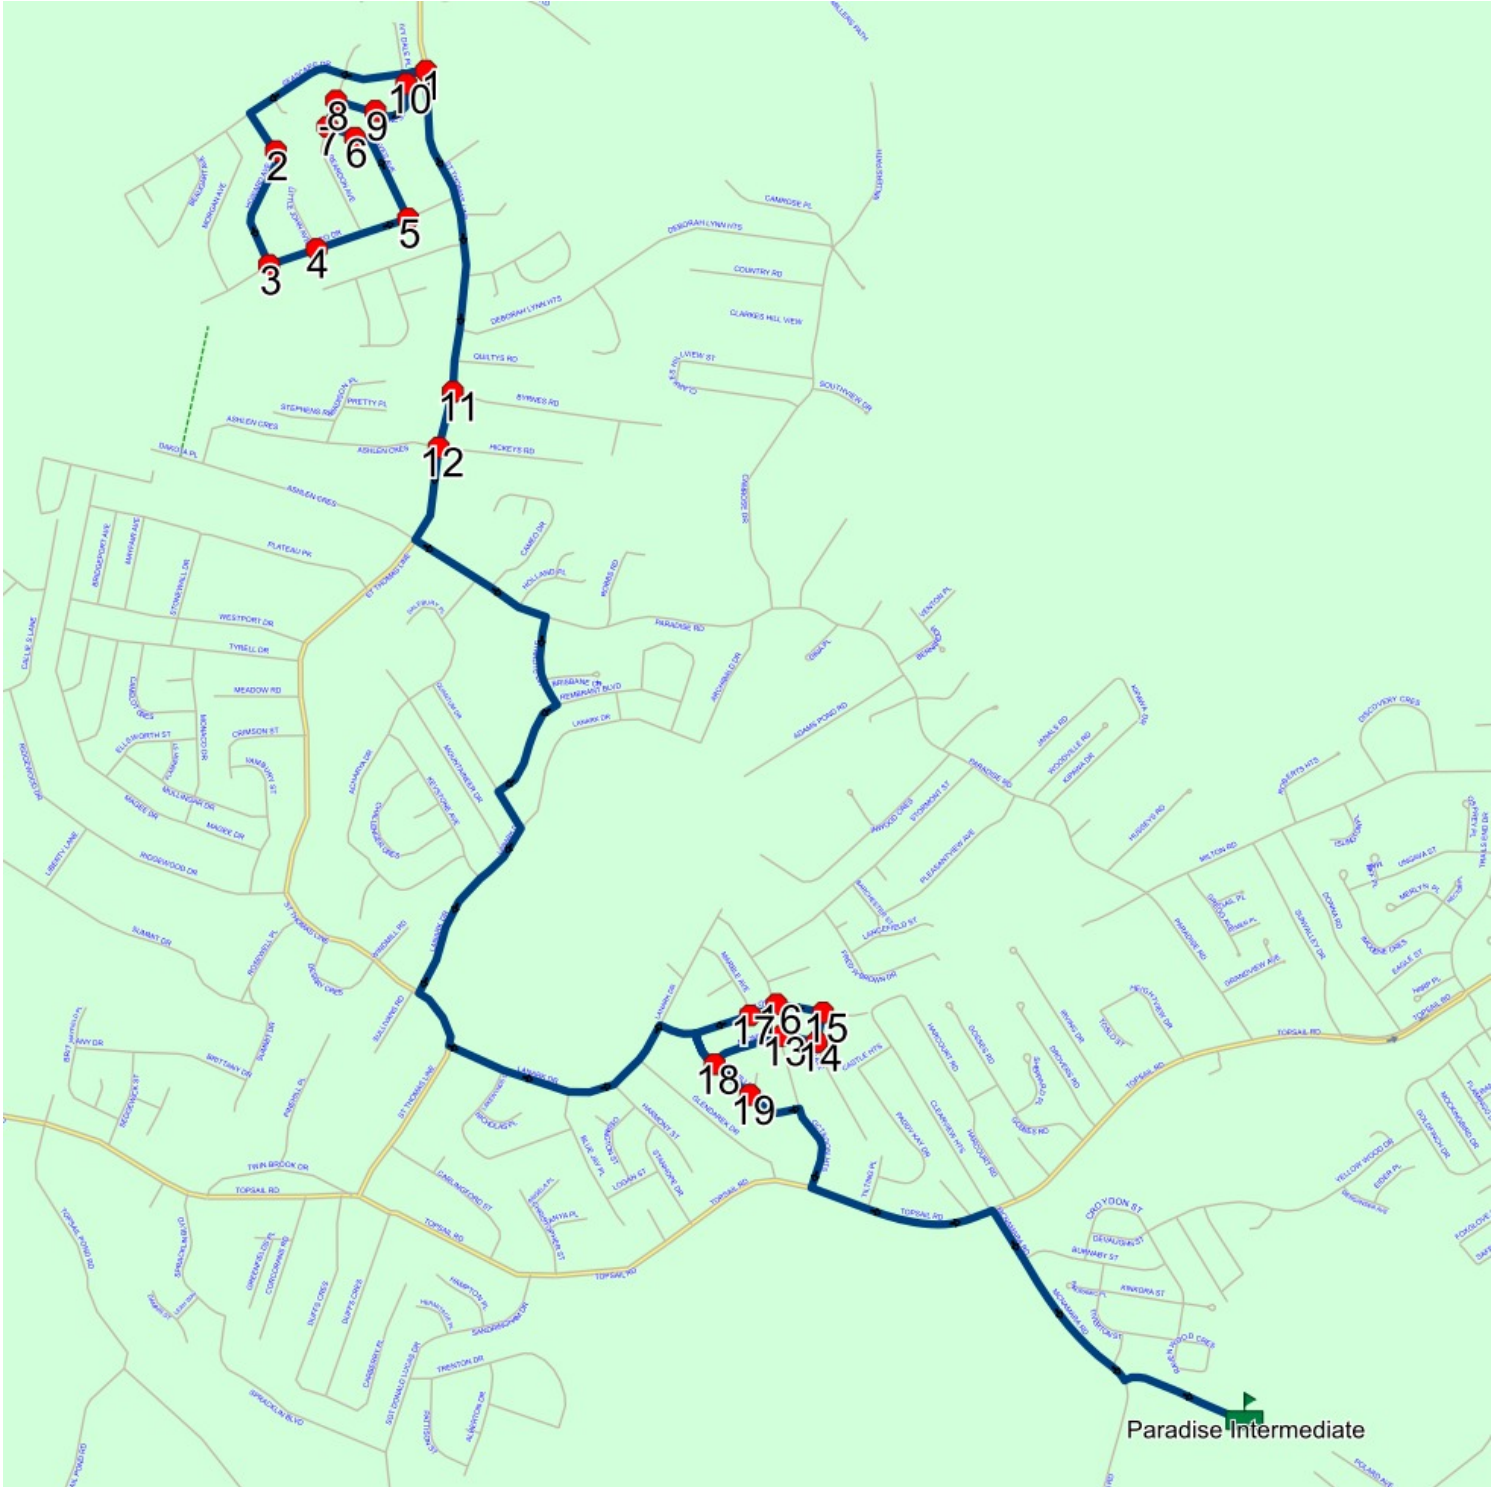

Route: 23-170-1 Run: 23-170-1 AM

Route: 23-170-1

Operator: Executive Taxi Ltd.

Vehicle: 23-170-1

Description:

Schools: Paradise Intermediate (611)

Run: 23-170-1 AM

Description:

Schools: Paradise Intermediate

: 2025-06-30

#	Arrival	Departure	Description
1		7:51 AM	ST THOMAS LINE & SEASCAPE DR
2		7:53 AM	35 HOWARD AVE; PARADISE; A1L : 2026-06-30
3	7:53 AM	7:54 AM	PICCO DR & HOWARD AVE
4		7:55 AM	PICCO DR & LITTLE JOHN AVE
5	7:55 AM	7:56 AM	PICCO DR & HAYES AVE
6		7:57 AM	32 HAYES AVE
7	7:57 AM	7:58 AM	REARDON AVE & HAYES AVE
8	7:58 AM	7:59 AM	REARDON AVE & FAIRLANE ST
9		7:59 AM	16 FAIRLANE ST
10		8:00 AM	3 FAIRLANE ST
11		8:02 AM	ST THOMAS LINE & BYRNES RD
12		8:02 AM	ST THOMAS LINE; PARADISE & HICKEYS RD; PARADISE
13		8:10 AM	OCTAGON HTS & BLOMIDON ST
14	8:10 AM	8:11 AM	BLOMIDON ST & HARTLAND AVE
15	8:11 AM	8:12 AM	HARTLAND AVE & MALLOW DR
16	8:12 AM	8:13 AM	138 MALLOW DR
17	8:13 AM	8:14 AM	MARBLE AVE & MALLOW DR
18	8:14 AM	8:15 AM	BLOMIDON ST & ANQUILLE AVE
19	8:15 AM	8:16 AM	ANQUILLE AVE & MT GREGORY PL
20	8:20 AM	8:22 AM	Paradise Intermediate

Route: 23-170-1 Run: 23-170-1 AM