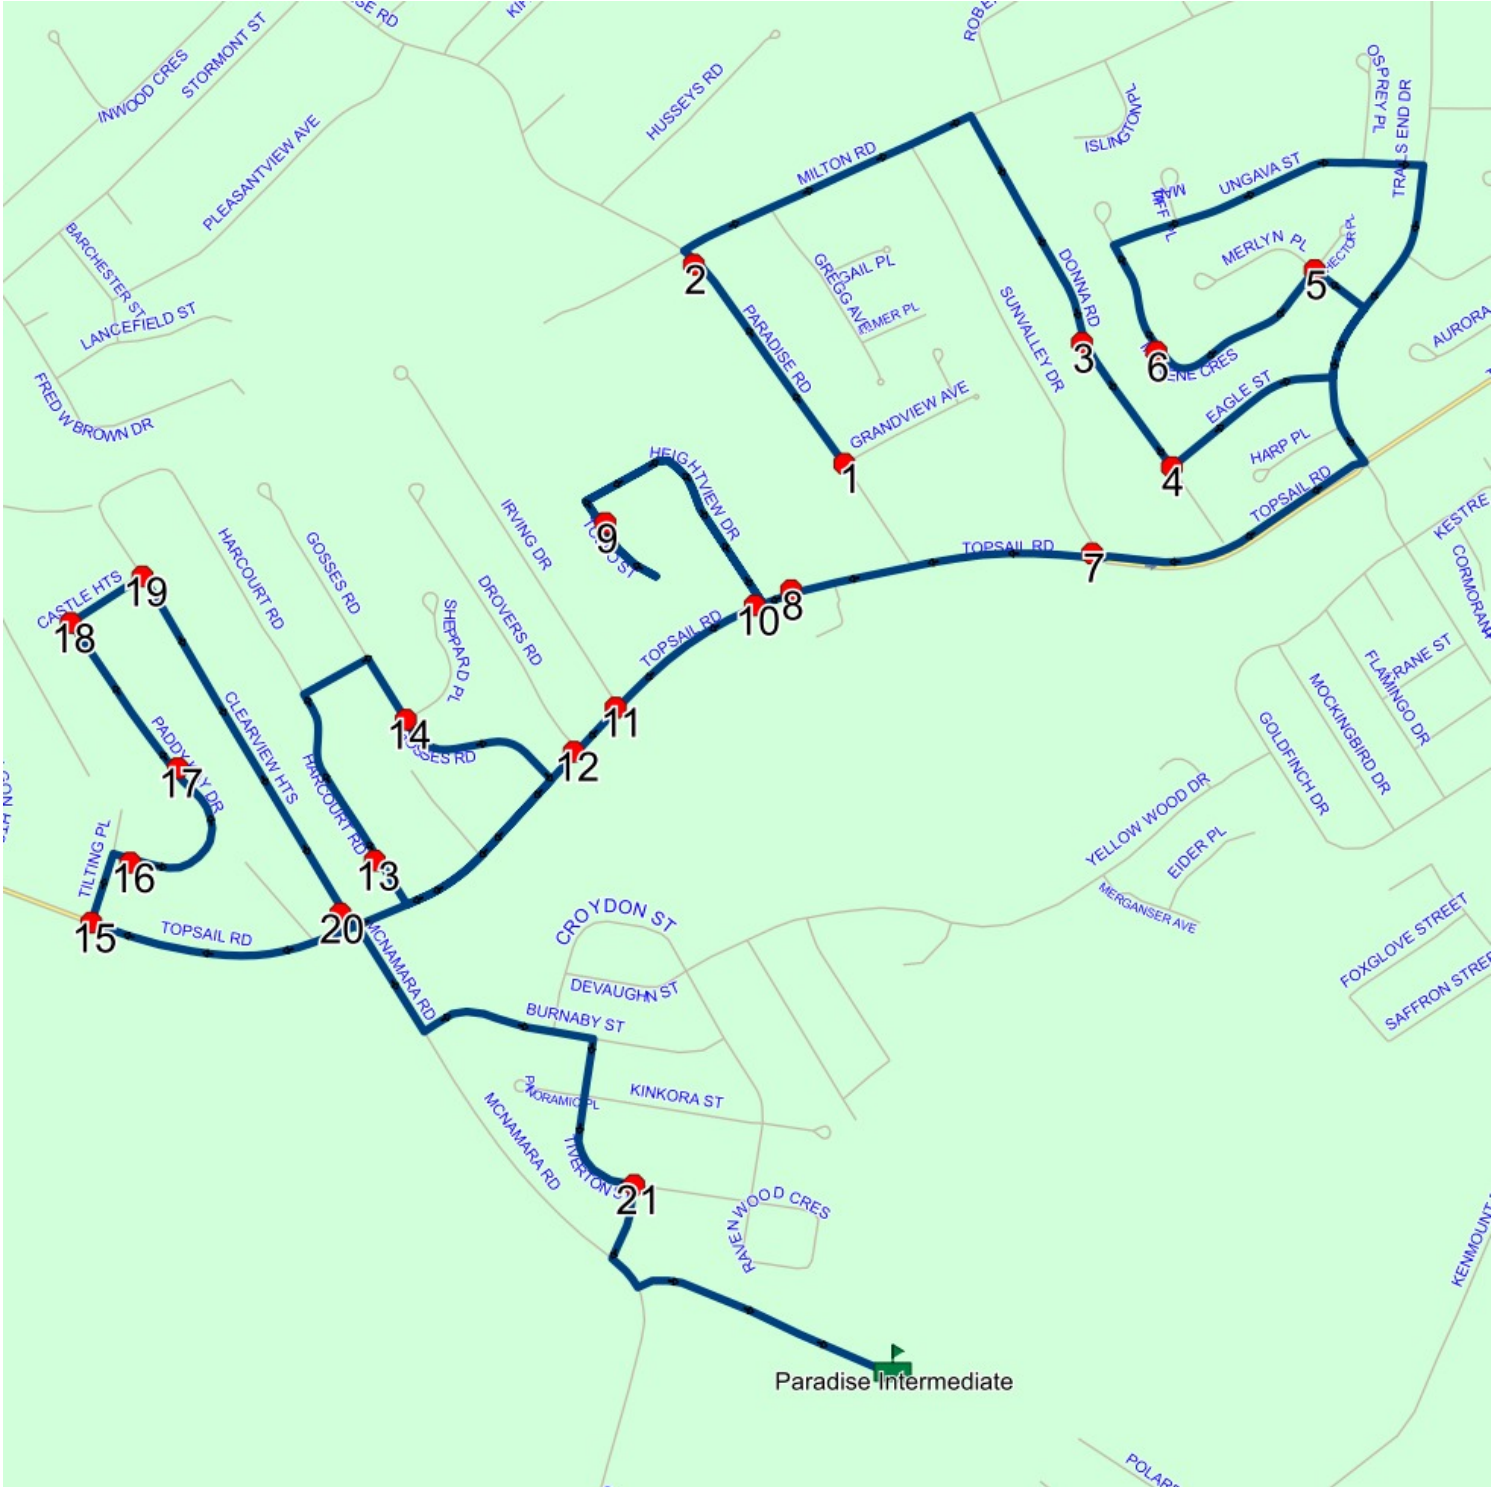

Route: 23-170-3 Run: 23-170-3 AM

Route: 23-170-3

Operator: Executive Taxi Ltd.

Vehicle: 23-170-3

Description:

Schools: Paradise Intermediate (611)

Run: 23-170-3 AM

Schools: Paradise Intermediate

: 2025-06-30

#	Arrival	Departure	Description
1	7:50 AM	7:51 AM	PARADISE RD; PARADISE & GRANDVIEW AVE; PARADISE
2	7:51 AM	7:52 AM	61 PARADISE RD
3		7:53 AM	23 DONNA RD; PARADISE; A1L
4		7:54 AM	DONNA RD; PARADISE & EAGLE ST; PARADISE
5	7:56 AM	7:57 AM	IMOGENE CRES & MERLYN PL
6		7:58 AM	33 IMOGENE CRES
7		8:01 AM	SUNVALLEY DR; PARADISE & TOPSAIL RD; PARADISE
8		8:02 AM	1520 TOPSAIL RD
9		8:06 AM	27 TOSLO ST
10		8:07 AM	TOPSAIL RD & HEIGHTVIEW DR
11	8:07 AM	8:08 AM	TOPSAIL RD & IRVING DR
12		8:08 AM	TOPSAIL RD & DROVERS RD
13		8:09 AM	7 HARCOURT RD; PARADISE; A1L
14		8:10 AM	SHEPPARD PL & GOSSES RD
15	8:11 AM	8:12 AM	TOPSAIL RD; PARADISE & TILTING PL; PARADISE
16	8:12 AM	8:13 AM	3 PADDY KAY DR; PARADISE; A1L : 2026-06-30
17	8:12 AM	8:13 AM	31 PADDY KAY DR (FIRE HYDRANT)
18	8:13 AM	8:14 AM	PADDY KAY DR; PARADISE & CASTLE HTS; PARADISE (MAILBOXES)
19		8:14 AM	CLEARVIEW HTS & CASTLE HTS
20	8:15 AM	8:16 AM	3 CLEARVIEW HTS; PARADISE; A1L
21	8:17 AM	8:18 AM	TIVERTON ST; PARADISE & TIPPERARY ST; PARADISE
22	8:20 AM	8:35 AM	Paradise Intermediate : 2026-06-30

Route: 23-170-3 Run: 23-170-3 AM