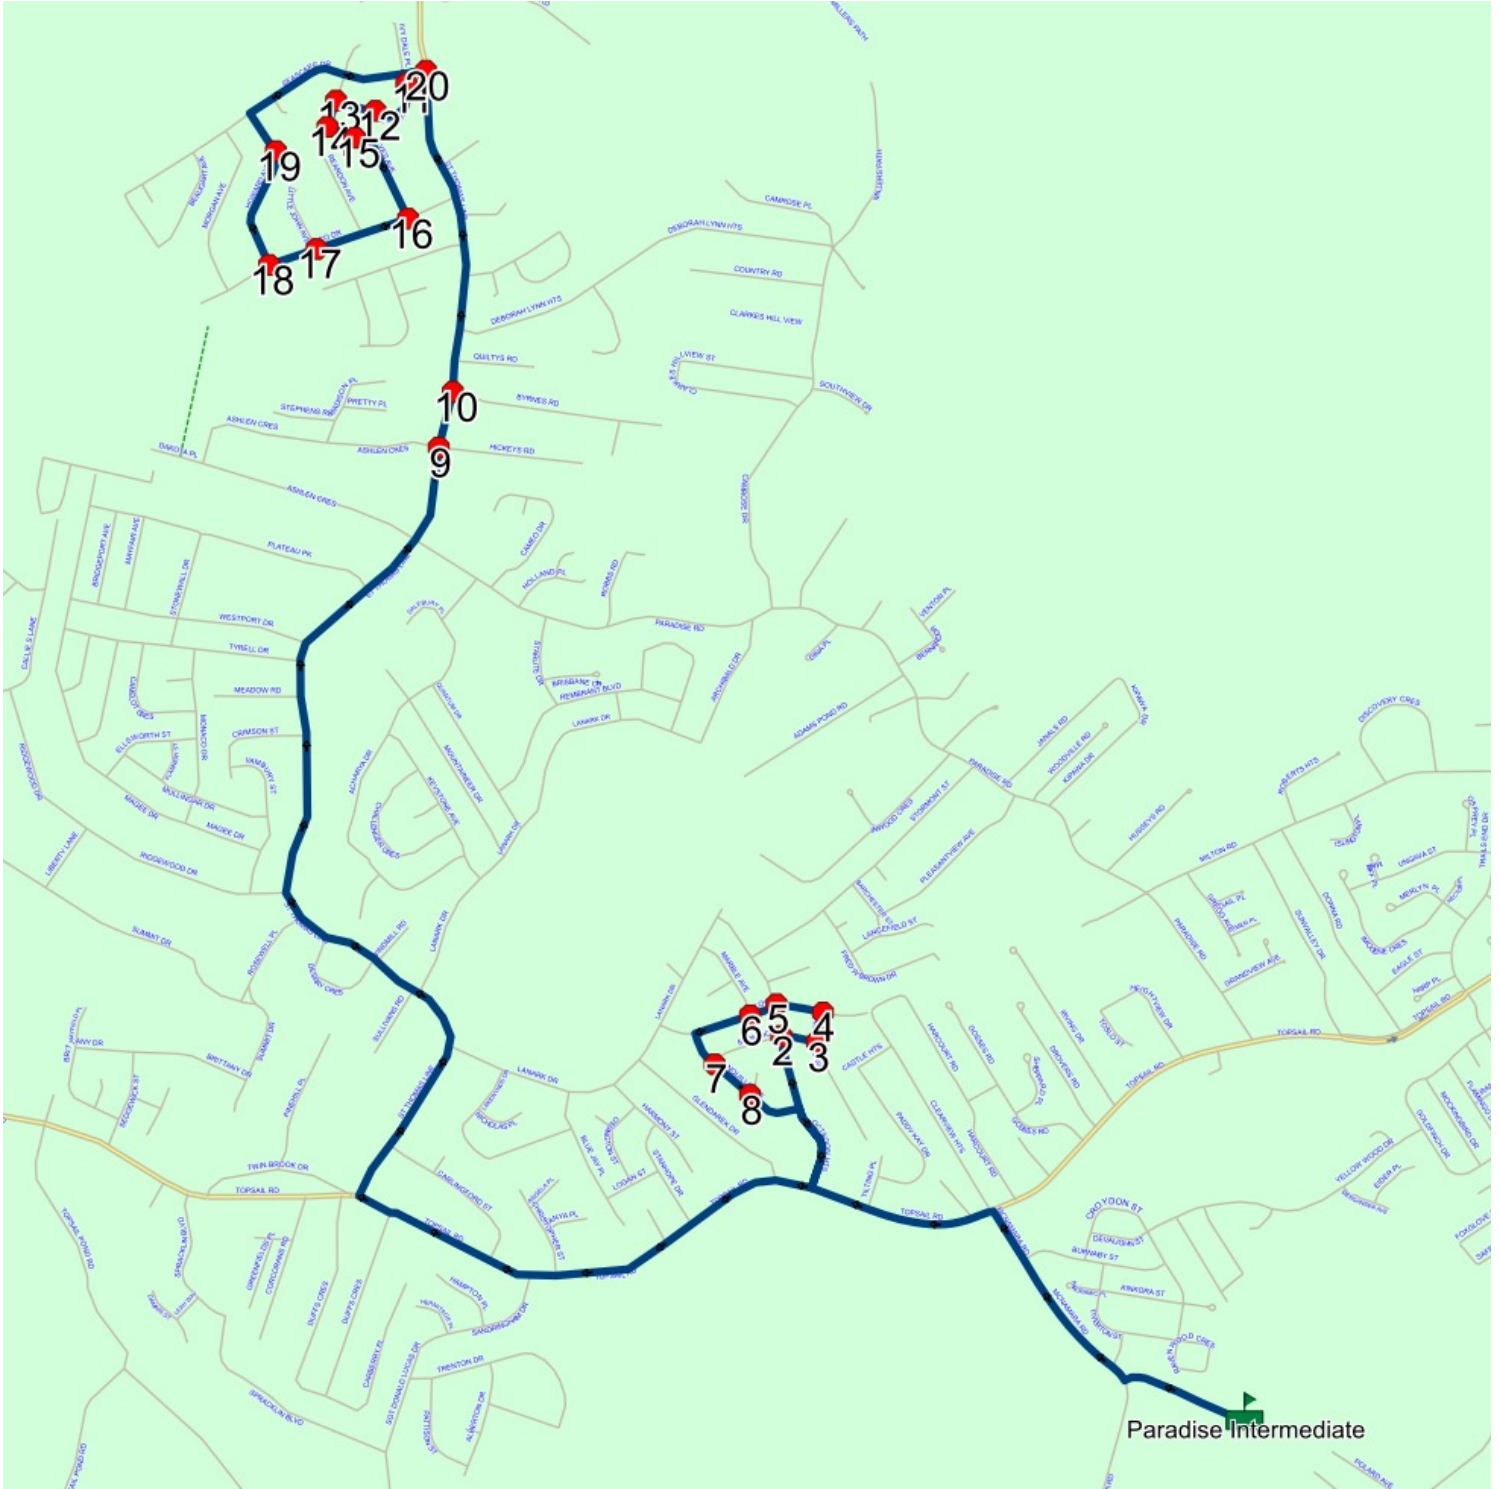

Route: 23-170-1 Run: 23-170-1 PM

Route: 23-170-1

Operator: Executive Taxi Ltd.

Vehicle: 23-170-1

Description:

Schools: Paradise Intermediate (611)

Run: 23-170-1 PM

Description:

Schools: Paradise Intermediate

: 2025-06-30

#	Arrival	Departure	Description
1	2:25 PM	2:40 PM	Paradise Intermediate
2	2:44 PM		OCTAGON HTS & BLOMIDON ST
3	2:45 PM		BLOMIDON ST & HARTLAND AVE
4	2:46 PM		HARTLAND AVE & MALLOW DR
5	2:47 PM	2:48 PM	138 MALLOW DR
6	2:48 PM		MARBLE AVE & MALLOW DR
7	2:49 PM	2:50 PM	BLOMIDON ST & ANQUILLE AVE
8	2:50 PM	2:51 PM	ANQUILLE AVE & MT GREGORY PL
9	2:58 PM		ST THOMAS LINE; PARADISE & HICKEYS RD; PARADISE
10	2:58 PM		ST THOMAS LINE & BYRNES RD
11	3:00 PM	3:01 PM	3 FAIRLANE ST
12	3:01 PM	3:02 PM	16 FAIRLANE ST
13	3:02 PM		REARDON AVE & FAIRLANE ST
14	3:03 PM	3:04 PM	REARDON AVE & HAYES AVE
15	3:04 PM	3:05 PM	32 HAYES AVE
16	3:05 PM	3:06 PM	PICCO DR & HAYES AVE
17	3:06 PM	3:07 PM	PICCO DR & LITTLE JOHN AVE
18	3:07 PM	3:08 PM	PICCO DR & HOWARD AVE
19	3:08 PM	3:09 PM	35 HOWARD AVE; PARADISE; A1L : 2026-06-30
20	3:10 PM		ST THOMAS LINE & SEASCAPE DR

Route: 23-170-1 Run: 23-170-1 PM