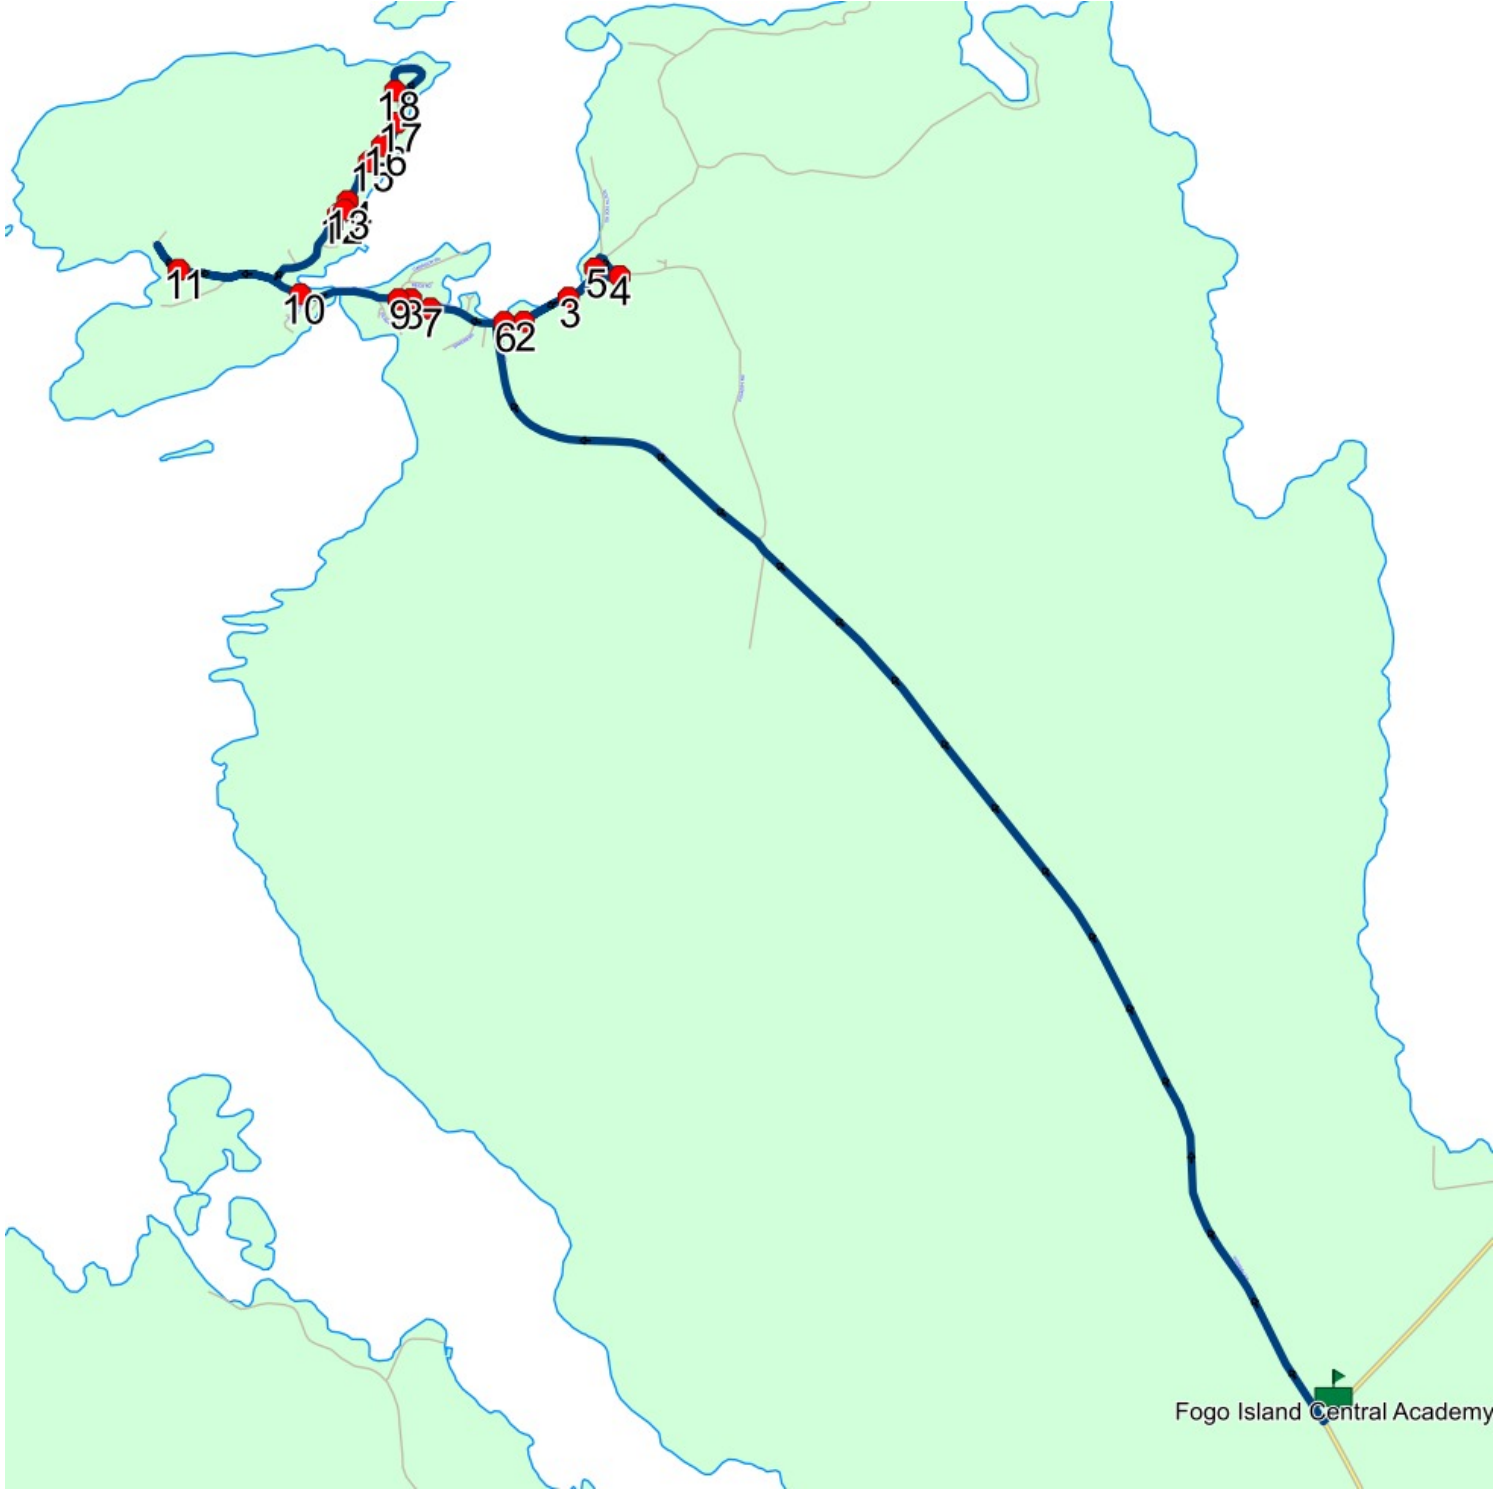

Route: FG 05 Run: FICA 05 PM

Route: FG 05

Operator: Gov (Fogo)

Vehicle: 309-14

Description:

Schools: Fogo Island Central Academy (414)

Run: FICA 05 PM

Schools: Fogo Island Central Academy

#	Arrival	Departure	Description
1	3:00 PM	3:10 PM	Fogo Island Central Academy
2	3:17 PM	3:18 PM	108 MAIN ST
3	3:18 PM		132 MAIN ST
4	3:19 PM	3:20 PM	19 COUNTRY RD
5	3:22 PM	3:23 PM	146 MAIN ST
6	3:24 PM	3:25 PM	91 MAIN ST
7	3:25 PM	3:26 PM	60 MAIN ST
8	3:26 PM	3:27 PM	63 MAIN ST
9	3:27 PM	3:28 PM	42 MAIN ST
10	3:29 PM		MAIN ST & BRYANS RD
11	3:31 PM		27 SARGENTS RD
12	3:36 PM		12 NORTH SHORE RD
13	3:36 PM		27 NORTH SHORE RD
14	3:36 PM	3:37 PM	24 NORTH SHORE RD
15	3:37 PM	3:38 PM	43 NORTH SHORE RD
16	3:38 PM	3:39 PM	66 NORTH SHORE RD
17	3:39 PM	3:40 PM	72 NORTH SHORE RD
18	3:41 PM		99 NORTH SHORE RD

Route: FG 05 Run: FICA 05 PM