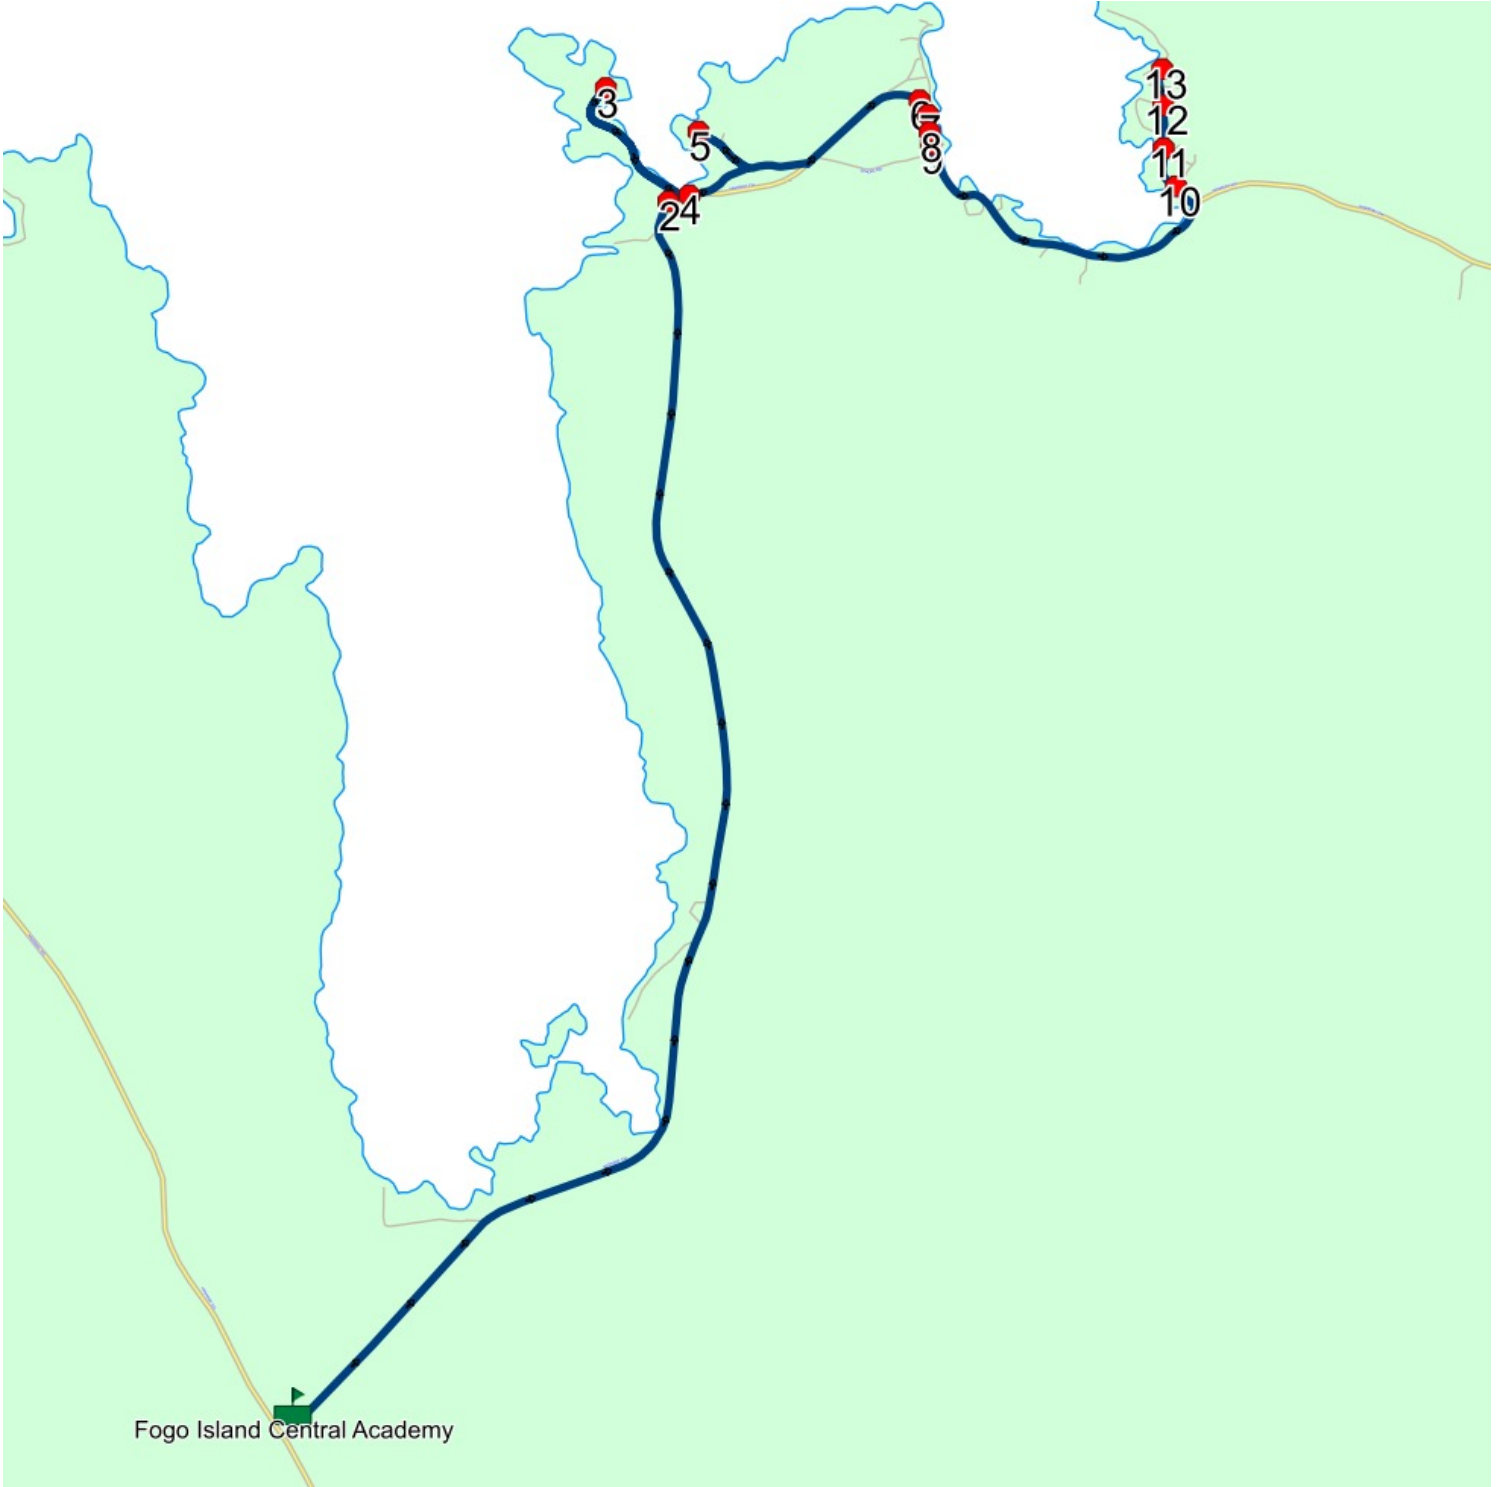

Route: FG 06 Run: FICA 06 PM

Route: FG 06 **Operator:** Gov (Fogo)
Vehicle: 310-14
Description:
Schools: Fogo Island Central Academy (414)

Run: FICA 06 PM
Schools: Fogo Island Central Academy

#	Arrival	Departure	Description
1	2:55 PM	3:10 PM	Fogo Island Central Academy
2	3:17 PM		345 HIGHWAY 334; JOE BATTS ARM-BARRD ISLANDS-SHOAL BAY; A0G
3	3:18 PM		81 LITTLE HARBOUR RD
4	3:20 PM	3:21 PM	313 MAIN ST - JOE BATTS ARM
5	3:22 PM	3:23 PM	22 HEWITT POINT RD
6	3:29 PM	3:30 PM	185 MAIN ST
7	3:30 PM		97 MAIN ST
8	3:31 PM		45 MAIN ST; JOE BATTS ARM-BARRD ISLANDS-SHOAL BAY; A0G
9	3:31 PM	3:32 PM	9 MAIN ST - JOE BATTS ARM
10	3:35 PM		20 SOUTH SIDE RD - JOE BATTS ARM
11	3:35 PM	3:36 PM	53 SOUTH SIDE RD - JOE BATTS ARM
12	3:36 PM	3:37 PM	78 SOUTH SIDE RD - JOE BATTS ARM
13	3:37 PM	3:38 PM	138 SOUTH SIDE RD - JOE BATTS ARM

Route: FG 06 Run: FICA 06 PM