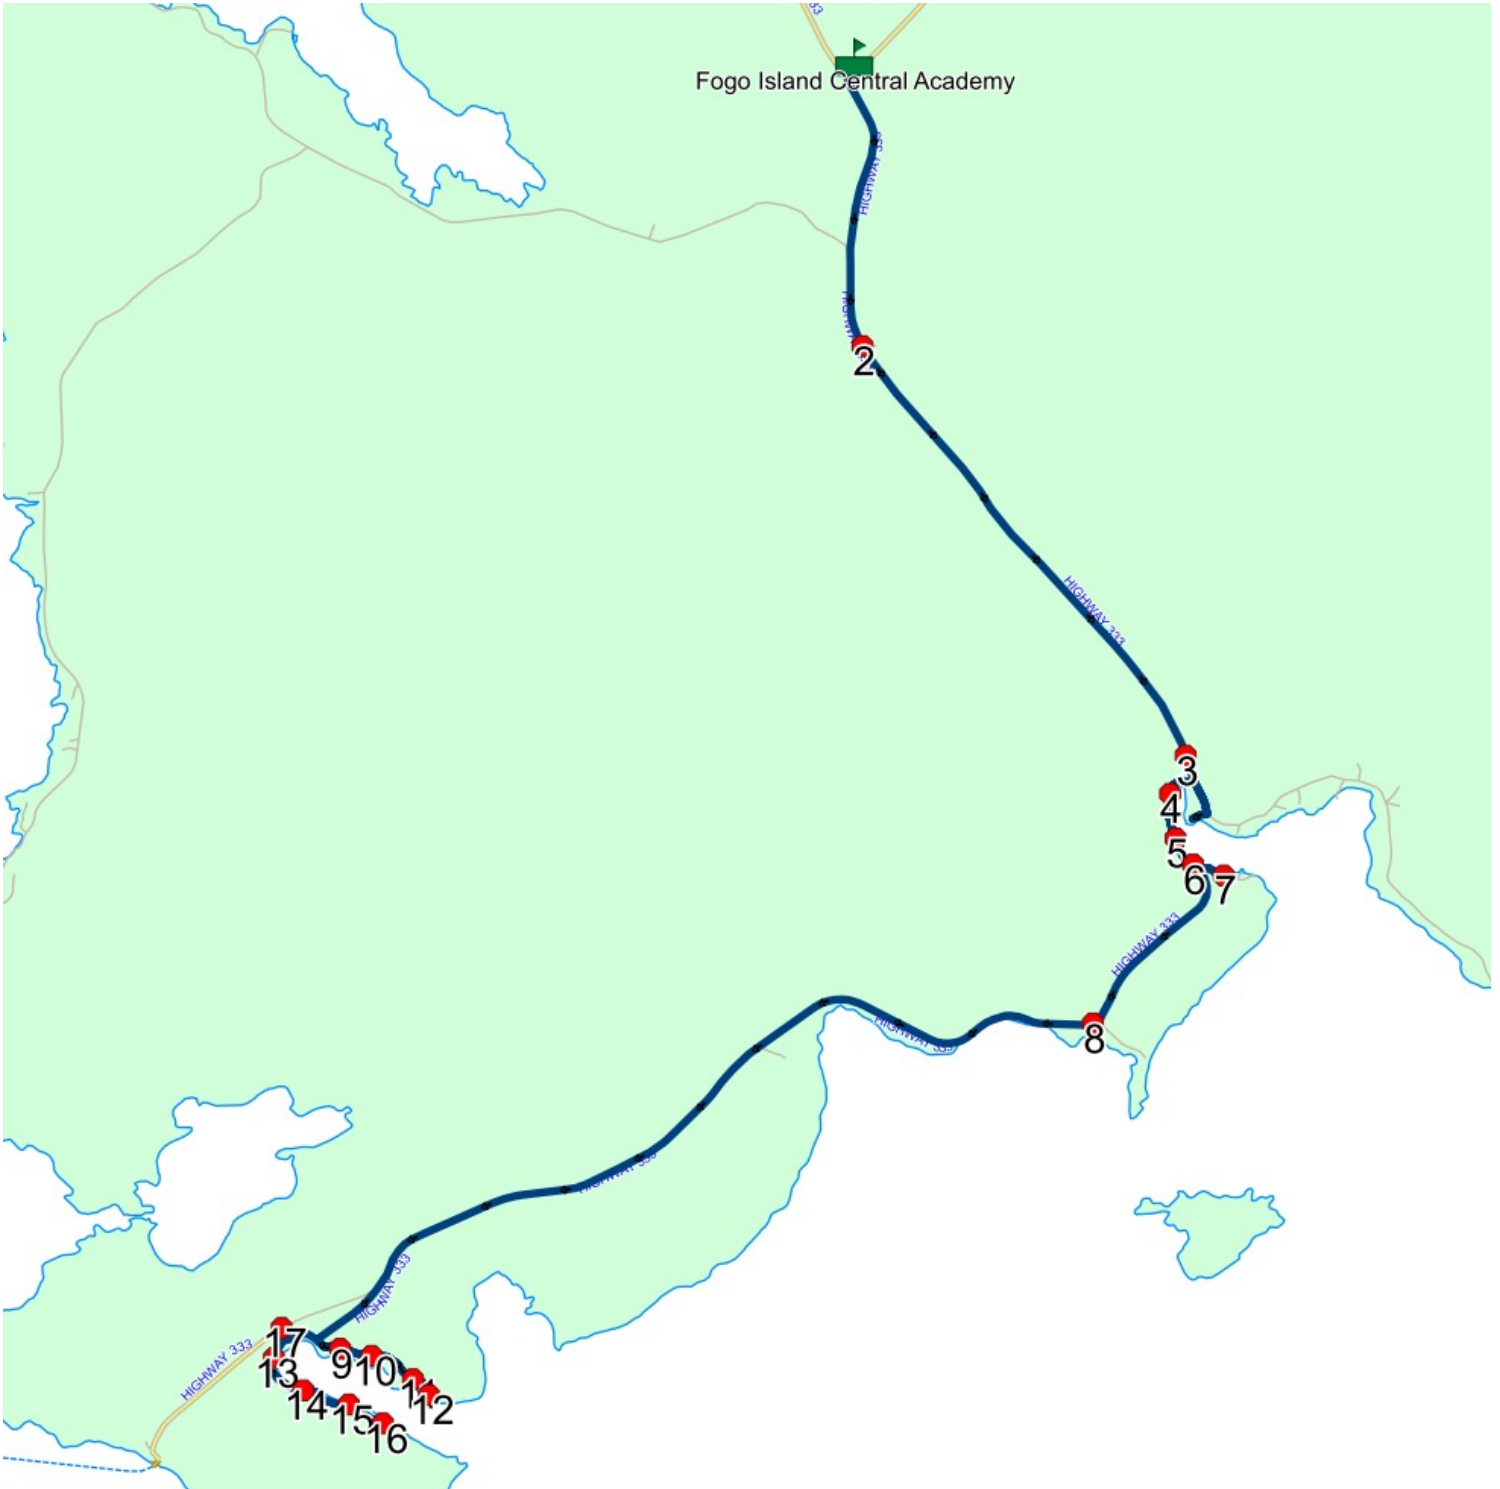

Route: FG 04 Run: FICA 04 PM

Route: FG 04 Operator: Gov (Fogo)
Vehicle: 308-14
Description:
Schools: Fogo Island Central Academy (414)

Run: FICA 04 PM
Schools: Fogo Island Central Academy

#	Arrival	Departure	Description
1	2:55 PM	3:10 PM	Fogo Island Central Academy
2	3:13 PM		SCOTTS HILL RD; FOGO ISLAND CENTRAL & HIGHWAY 333; FOGO ISLAND REGION
3	3:17 PM	3:18 PM	217 MAIN ST - SELDOM
4	3:22 PM		14 HARBOUR DR - SELDOM : 2026-06-30
5	3:29 PM		33 HARBOUR DR - SELDOM
6	3:30 PM		60 HARBOUR DR - SELDOM
7	3:31 PM	3:32 PM	75 HARBOUR DR - SELDOM
8	3:35 PM	3:36 PM	62 HARBOUR DR - LITTLE SELDOM
9	3:44 PM		16 STAG HARBOUR RD N
10	3:45 PM		33 STAG HARBOUR RD N
11	3:46 PM	3:47 PM	62 STAG HARBOUR RD N
12	3:47 PM		75 STAG HARBOUR RD N
13	3:52 PM	3:53 PM	21 STAG HARBOUR RD S
14	3:54 PM		48 STAG HARBOUR RD S
15	3:54 PM		63 STAG HARBOUR RD S
16	3:55 PM		90 STAG HARBOUR RD S
17	4:01 PM	4:02 PM	89 MAN O WAR COVE RD

Route: FG 04 Run: FICA 04 PM