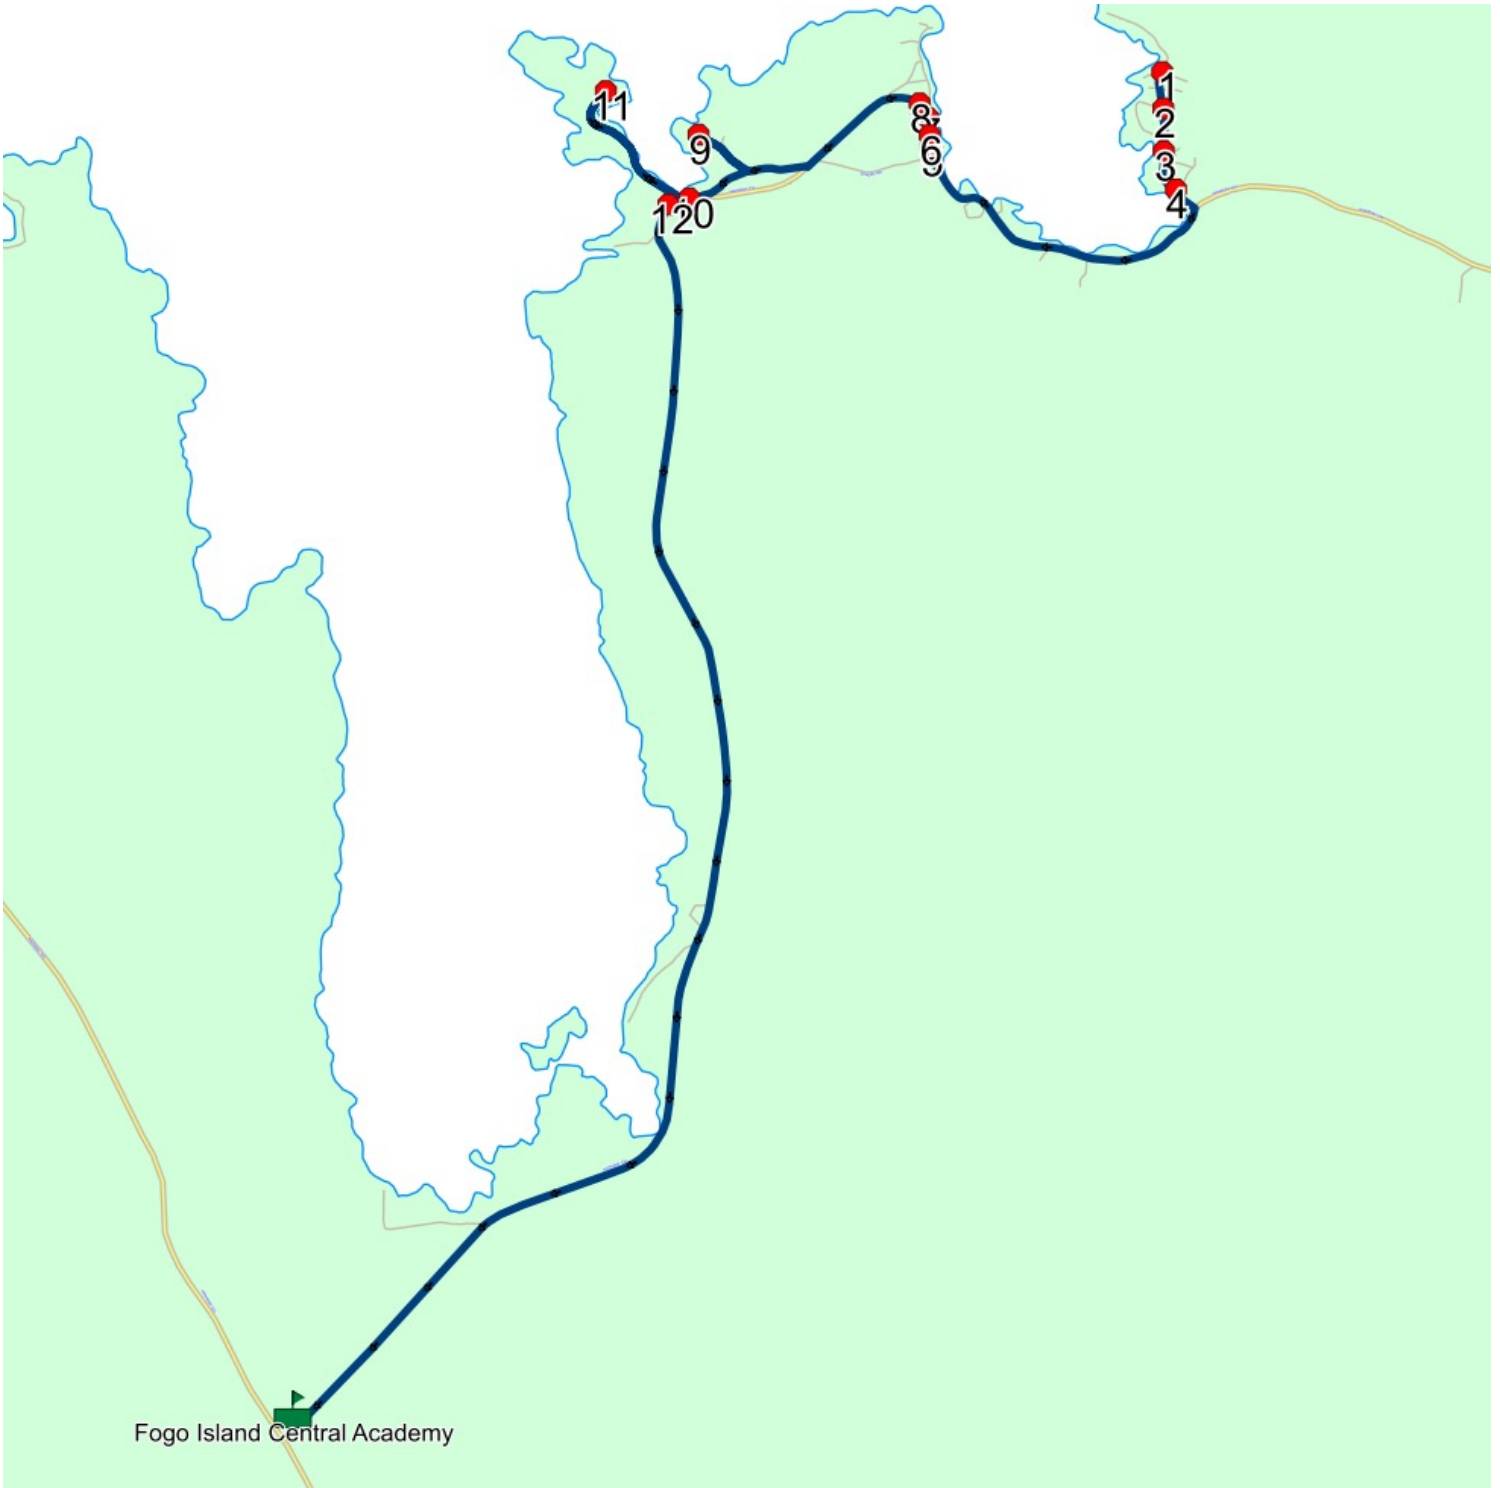

Route: FG 06 Run: FICA 06 AM

Route: FG 06 **Operator:** Gov (Fogo)
Vehicle: 310-14
Description:
Schools: Fogo Island Central Academy (414)

Run: FICA 06 AM
Schools: Fogo Island Central Academy

#	Arrival	Departure	Description
1	8:09 AM	8:10 AM	138 SOUTH SIDE RD - JOE BATTS ARM
2	8:10 AM	8:11 AM	78 SOUTH SIDE RD - JOE BATTS ARM
3	8:11 AM	8:12 AM	53 SOUTH SIDE RD - JOE BATTS ARM
4		8:12 AM	20 SOUTH SIDE RD - JOE BATTS ARM
5		8:15 AM	9 MAIN ST - JOE BATTS ARM
6	8:15 AM	8:16 AM	45 MAIN ST; JOE BATTS ARM-BARRD ISLANDS-SHOAL BAY; AOG
7	8:16 AM	8:17 AM	97 MAIN ST
8		8:17 AM	185 MAIN ST
9		8:23 AM	22 HEWITT POINT RD - BARR'D ISLAND
10		8:25 AM	313 MAIN ST - JOE BATTS ARM
11		8:26 AM	81 LITTLE HARBOUR RD
12		8:28 AM	345 HIGHWAY 334; JOE BATTS ARM-BARRD ISLANDS-SHOAL BAY; AOG
13	8:35 AM	8:37 AM	Fogo Island Central Academy

Route: FG 06 Run: FICA 06 AM