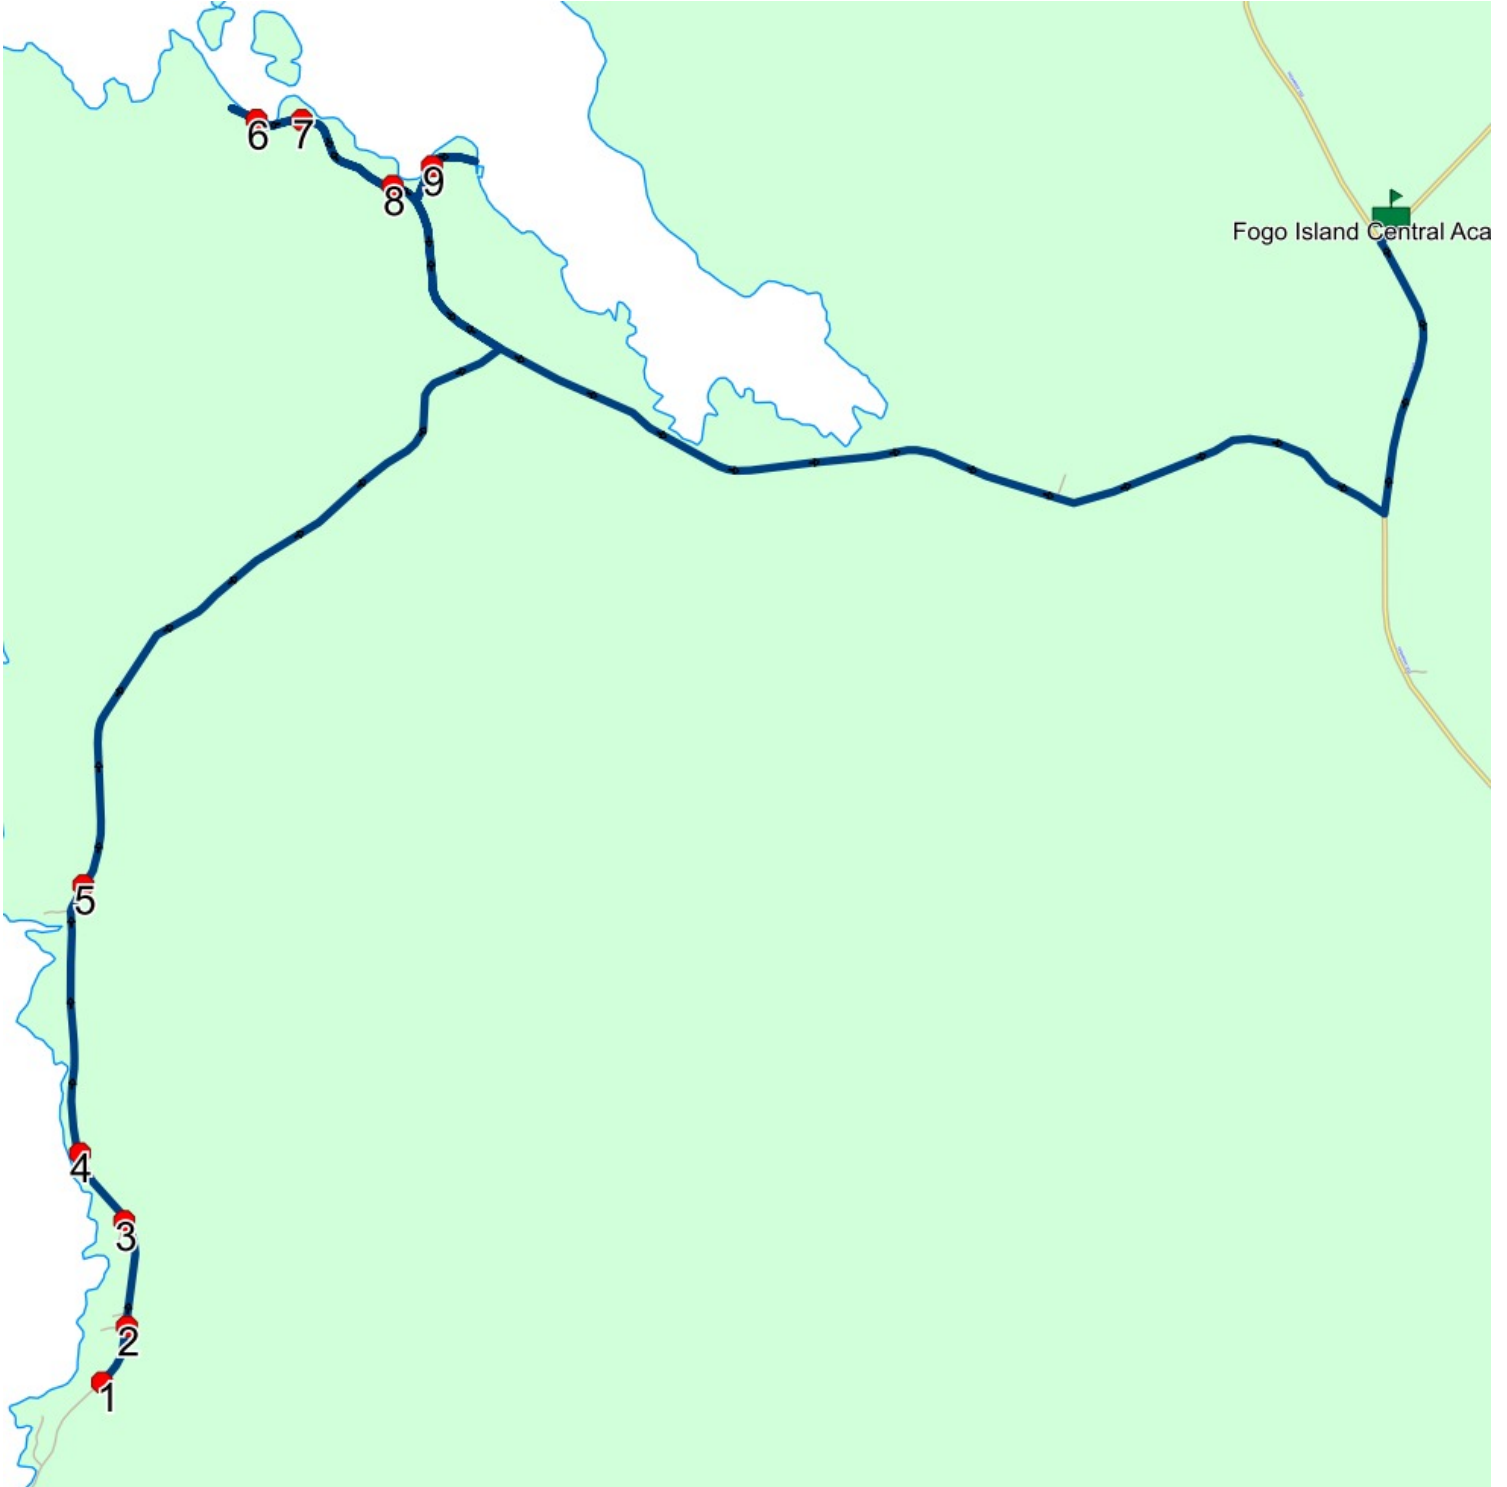

Route: FG 07 Run: FICA 07 AM

Route: FG 07 Operator: Gov (Fogo)

Vehicle: 311-14

Description:

Schools: Fogo Island Central Academy (414)

Run: FICA 07 AM

Schools: Fogo Island Central Academy

#	Arrival	Departure	Description	
1		7:59 AM	45 HARBOUR VIEW DR; ISLAND HARBOUR; A0G	Effective: 2025-01-22
2		8:00 AM	61 HARBOUR VIEW DR	: 2026-06-30
3		8:01 AM	96 HARBOUR VIEW DR	
4	8:01 AM	8:02 AM	115 HARBOUR VIEW DR; ISLAND HARBOUR; A0G	
5	8:03 AM	8:04 AM	176 HARBOURVIEW DR	
6	8:14 AM	8:15 AM	10 MAIN RD; DEEP BAY; A0G	
7		8:15 AM	26 MAIN RD; DEEP BAY; A0G	
8		8:16 AM	66 MAIN RD, DEEP BAY	
9		8:21 AM	Foxes Cove Road	
10	8:35 AM	8:36 AM	Fogo Island Central Academy	

Route: FG 07 Run: FICA 07 AM