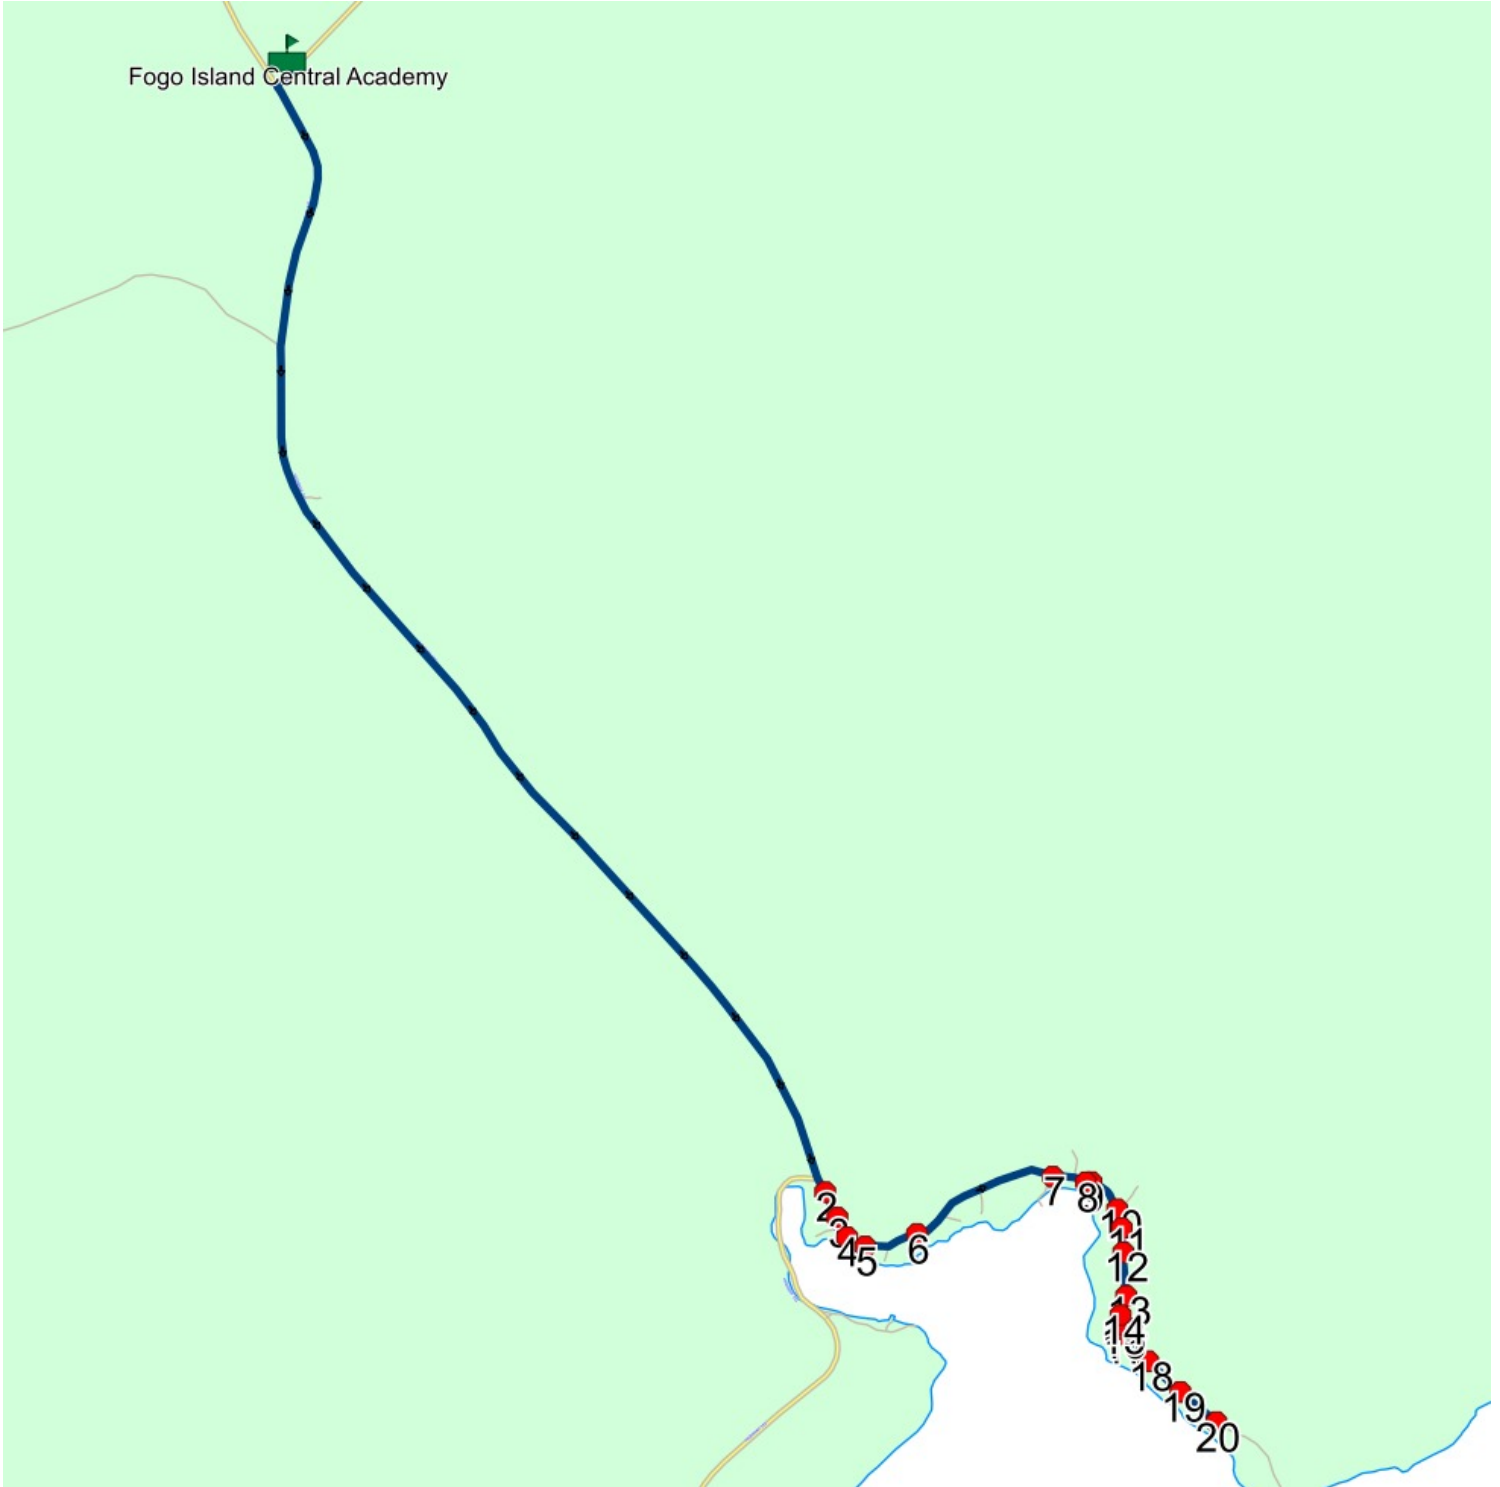

Route: FG 01 Run: FICA 01 PM

Route: FG 01

Operator: Gov (Fogo)

Vehicle: 279-14

Description:

Schools: Fogo Island Central Academy (414)

Run: FICA 01 PM

Schools: Fogo Island Central Academy

#	Arrival	Departure	Description
1	2:55 PM	3:10 PM	Fogo Island Central Academy
2	3:17 PM		223 MAIN ST - SELDOM
3	3:17 PM	3:18 PM	163 MAIN ST - SELDOM
4	3:19 PM		150 MAIN ST - SELDOM
5	3:19 PM	3:20 PM	134 MAIN ST - SELDOM
6	3:21 PM		128 MAIN ST - SELDOM
7	3:23 PM	3:24 PM	110 MAIN ST - SELDOM
8	3:24 PM		92 MAIN ST
9	3:24 PM	3:25 PM	89 MAIN ST - SELDOM
10	3:25 PM	3:26 PM	71 MAIN ST - SELDOM
11	3:26 PM	3:27 PM	45 MAIN ST - SELDOM
12	3:27 PM	3:28 PM	35 MAIN ST - SELDOM
13	3:28 PM	3:29 PM	17 MAIN ST - SELDOM
14	3:29 PM		8 MAIN ST
15	3:30 PM		5 MAIN ST
16	3:30 PM	3:31 PM	3 MAIN ST
17	3:31 PM	3:32 PM	65 BURNT POINT RD - SELDOM
18	3:32 PM	3:33 PM	37 BURNT POINT RD - SELDOM
19	3:33 PM	3:34 PM	23 BURNT POINT RD - SELDOM
20	3:34 PM	3:35 PM	8 BURNT POINT RD - SELDOM

Route: FG 01 Run: FICA 01 PM