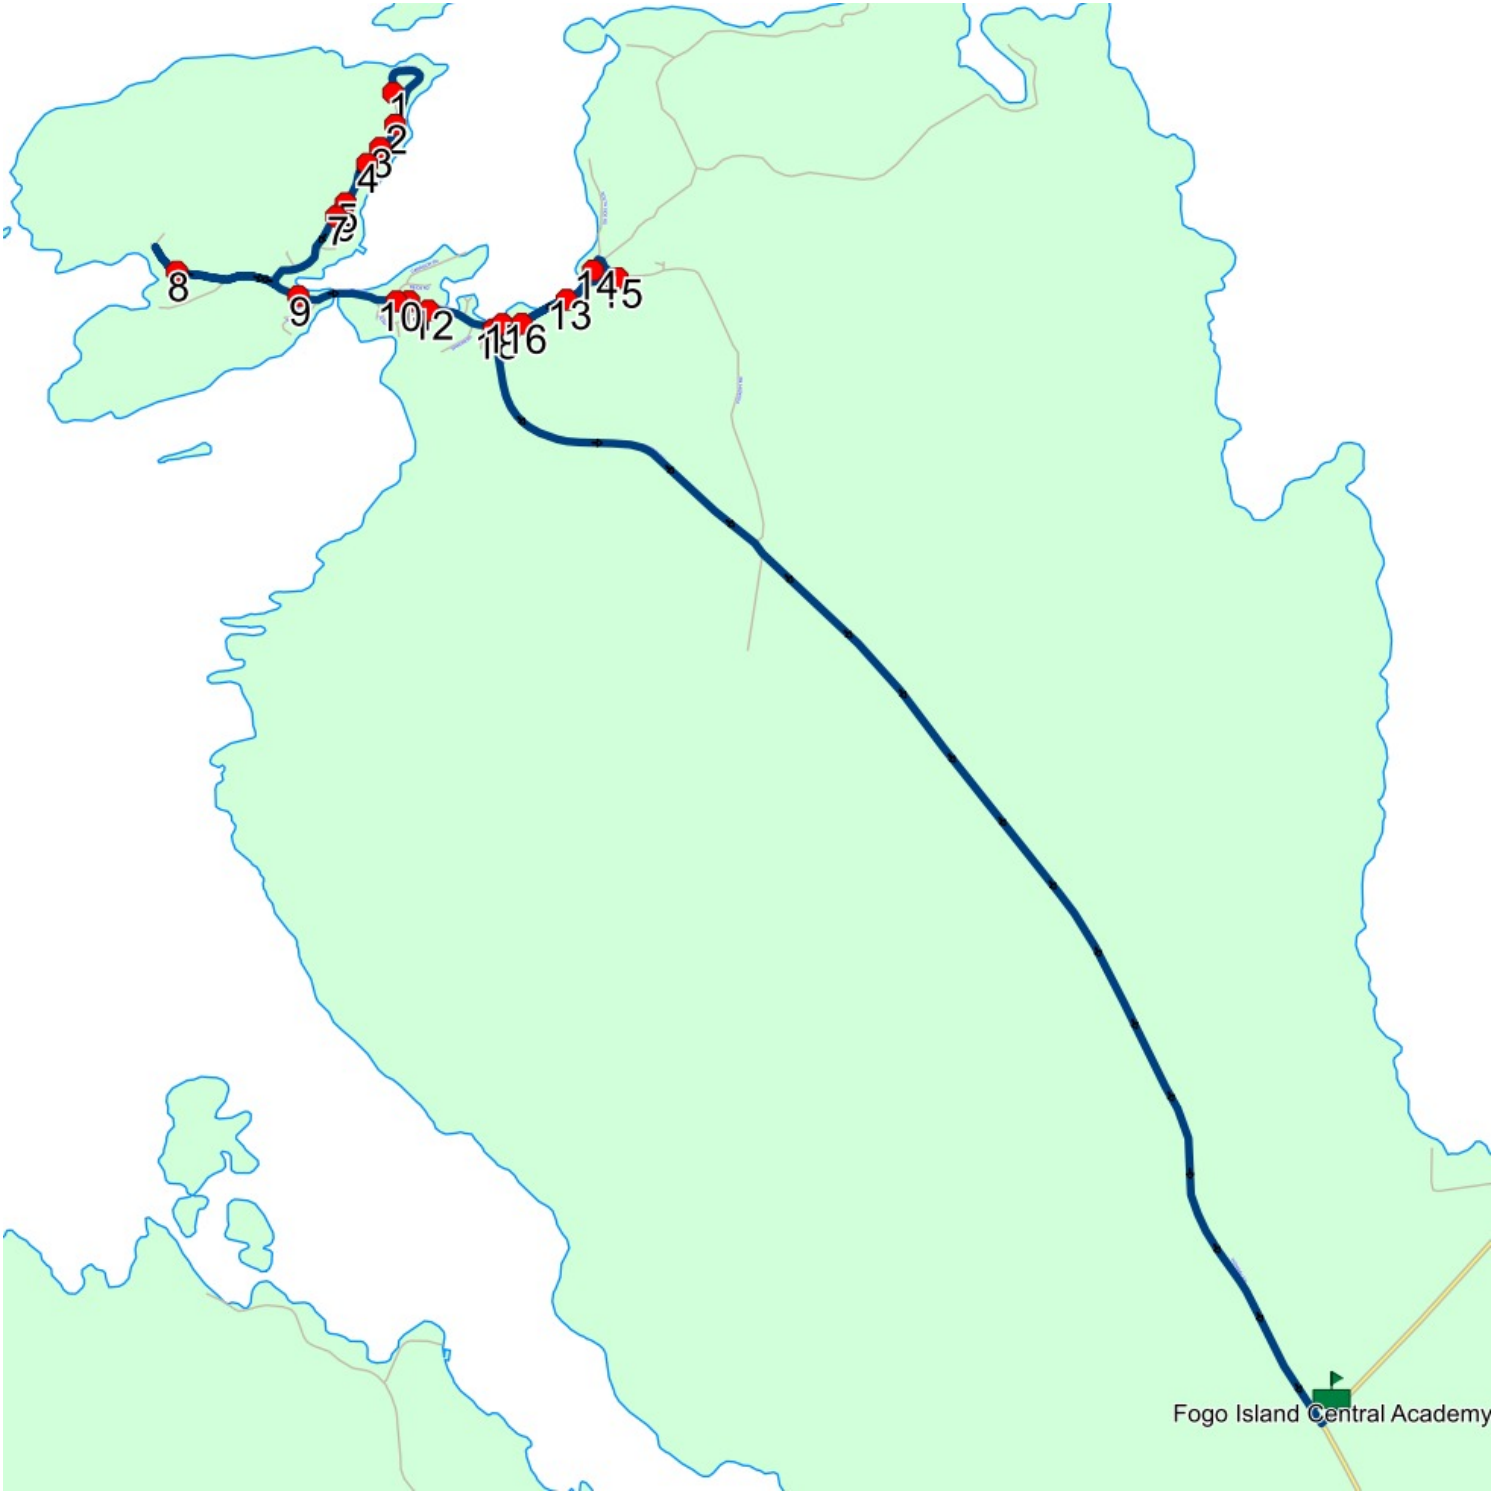

Route: FG 05 Run: FICA 05 AM

Route: FG 05

Operator: Gov (Fogo)

Vehicle: 309-14

Description:

Schools: Fogo Island Central Academy (414)

Run: FICA 05 AM

Schools: Fogo Island Central Academy

#	Arrival	Departure	Description
1	8:04 AM	8:05 AM	99 NORTH SHORE RD
2		8:06 AM	72 NORTH SHORE RD
3	8:06 AM	8:07 AM	66 NORTH SHORE RD
4	8:07 AM	8:08 AM	43 NORTH SHORE RD
5		8:08 AM	24 NORTH SHORE RD
6		8:08 AM	27 NORTH SHORE RD
7		8:09 AM	12 NORTH SHORE RD
8	8:13 AM	8:14 AM	27 SARGENTS RD
9		8:15 AM	MAIN ST & BRYANS RD
10	8:17 AM	8:18 AM	42 MAIN ST
11		8:18 AM	63 MAIN ST
12		8:19 AM	60 MAIN ST
13		8:21 AM	132 MAIN ST
14		8:22 AM	146 MAIN ST
15	8:23 AM	8:24 AM	19 COUNTRY RD
16		8:26 AM	108 MAIN ST
17	8:26 AM	8:27 AM	91 MAIN ST
18		8:28 AM	2 MERCER MEMORIAL DR
19	8:35 AM	8:37 AM	Fogo Island Central Academy

Route: FG 05 Run: FICA 05 AM