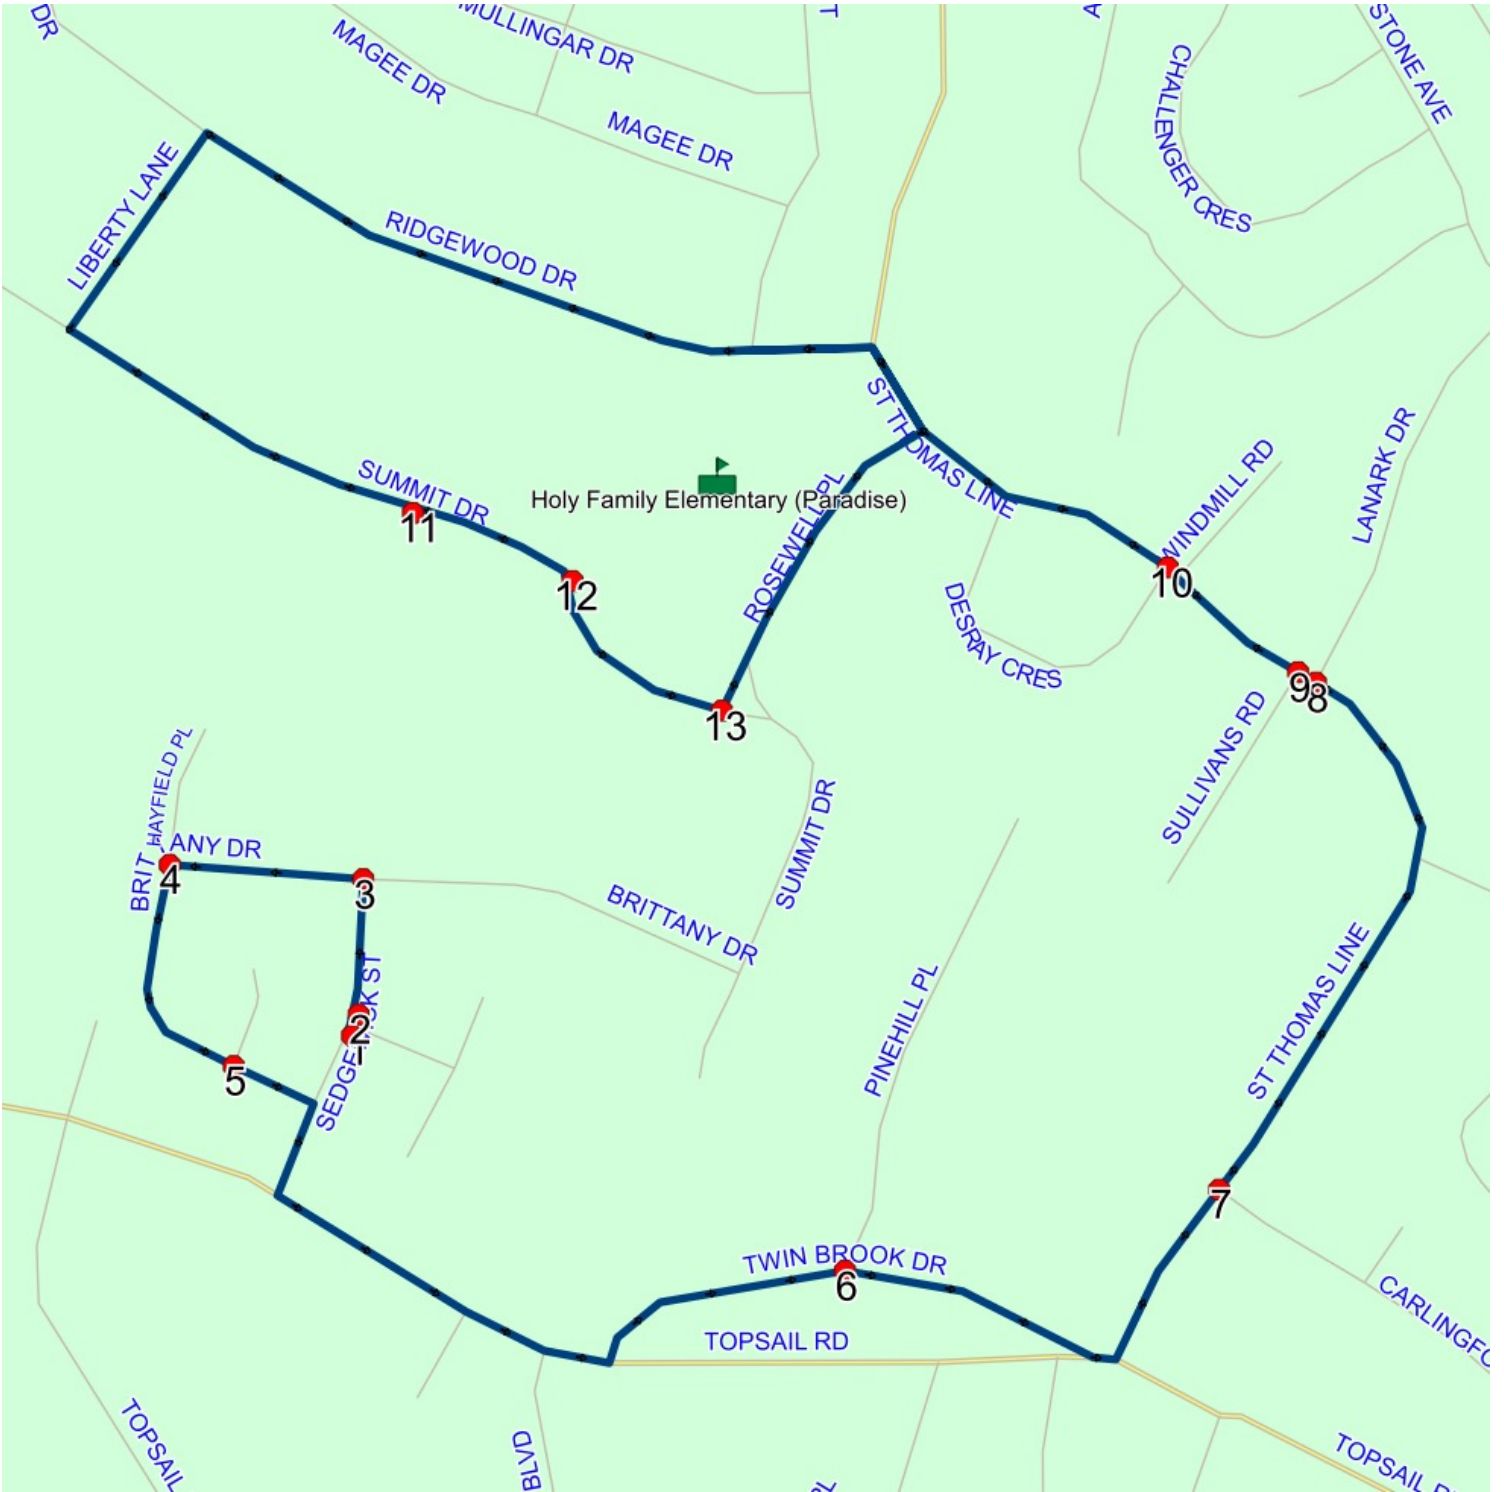

Route: 23-244-03 Run: 23-244-03 AM

Route: 23-244-03

Operator: Burse's Taxi Inc.

Vehicle: 23-244-03

Description:

Schools: Holy Family Elementary (Paradise) (318)

Run: 23-244-03 AM

Description:

Schools: Holy Family Elementary

(Paradise) : 2025-06-30

#	Arrival	Departure	Description
1	8:15 AM	8:16 AM	14 SEDGEWICK ST
2		8:16 AM	16 SEDGEWICK ST : 2026-06-30
3	8:16 AM	8:17 AM	Sedgewick St @ Brittany Dr
4		8:18 AM	Brittany Dr @ Hayfield Pl
5	8:19 AM	8:20 AM	Brittany Dr @ Ladywell Pl
6		8:27 AM	TWIN BROOK DR; PARADISE & PINEHILL PL; PARADISE
7		8:30 AM	ST THOMAS LINE; PARADISE & CARLINGFORD ST; PARADISE
8		8:31 AM	LANARK DR; PARADISE & ST THOMAS LINE; PARADISE
9	8:31 AM	8:32 AM	ST THOMAS LINE; PARADISE & SULLIVANS RD; PARADISE
10	8:32 AM	8:33 AM	ST THOMAS LINE; PARADISE & DESRAY CRES; PARADISE
11		8:37 AM	69 SUMMIT DR; PARADISE; A1L
12	8:37 AM	8:38 AM	52 SUMMIT DR; PARADISE
13		8:38 AM	SUMMIT DR; PARADISE & ROSEWELL PL; PARADISE
14	8:40 AM	8:43 AM	Holy Family Elementary (Paradise) Entrance : 2026-06-30

Route: 23-244-03 Run: 23-244-03 AM