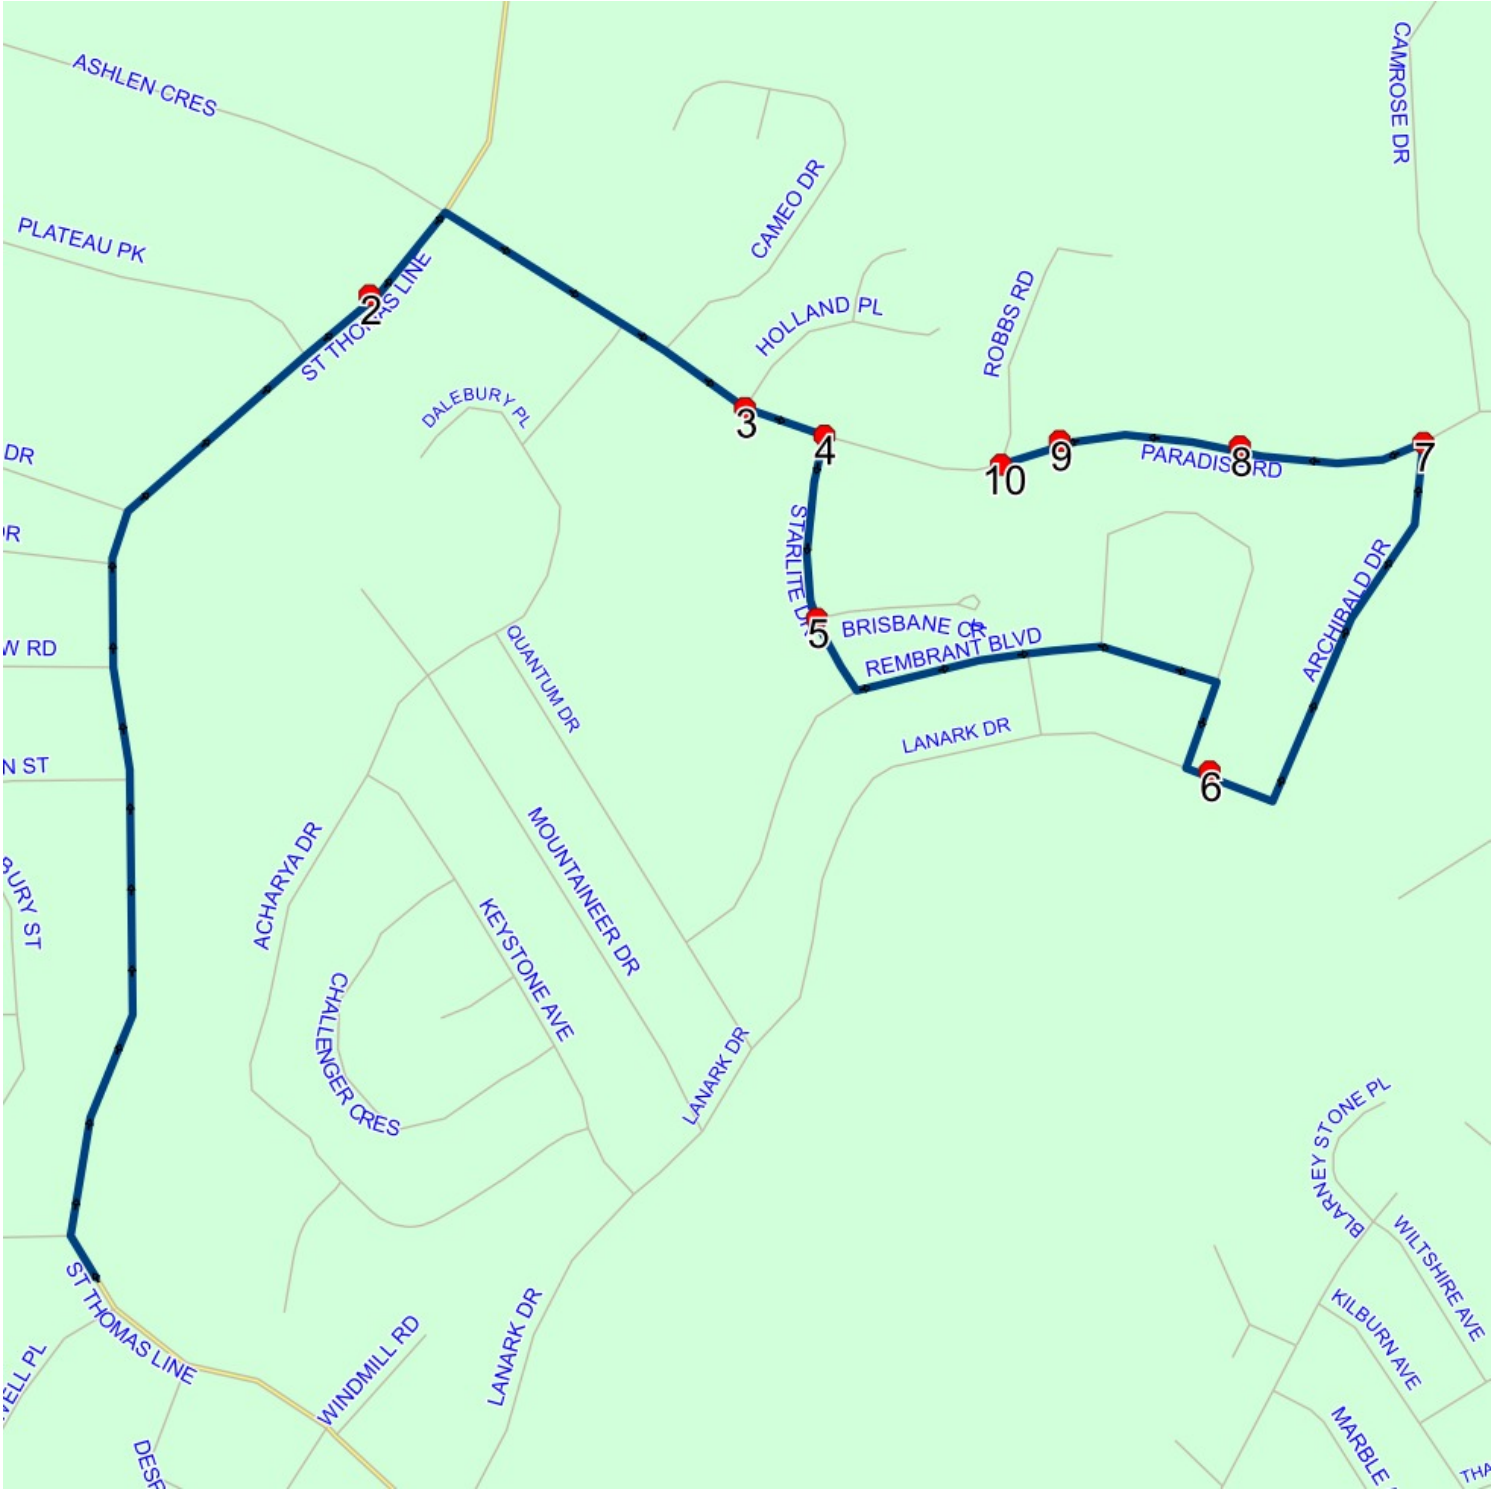

Route: 23-244-02 Run: 23-244-02 PM

Route: 23-244-02

Operator: Burseys's Taxi Inc.

Vehicle: 23-244-02

Description:

Schools: Holy Family Elementary (Paradise) (318)

Run: 23-244-02 PM

Description:

Schools: Holy Family Elementary

(Paradise) : 2025-06-30

#	Arrival	Departure	Description
1	3:00 PM	3:15 PM	Holy Family Elementary (Paradise) Exit
2	3:18 PM		177 ST THOMAS LINE; PARADISE; A1L
3	3:19 PM	3:20 PM	PARADISE RD & HOLLAND PL
4	3:20 PM	3:21 PM	PARADISE RD & STARLITE DR
5	3:21 PM	3:22 PM	STARLITE DR & BRISBANE CRT
6	3:23 PM	3:25 PM	201 LANARK DR; PARADISE
7	3:26 PM		PARADISE RD & ARCHIBALD DR
8	3:27 PM		274 PARADISE RD
9	3:27 PM	3:28 PM	294 PARADISE RD
10	3:28 PM		PARADISE RD; PARADISE & ROBBS RD; PARADISE

Route: 23-244-02 Run: 23-244-02 PM