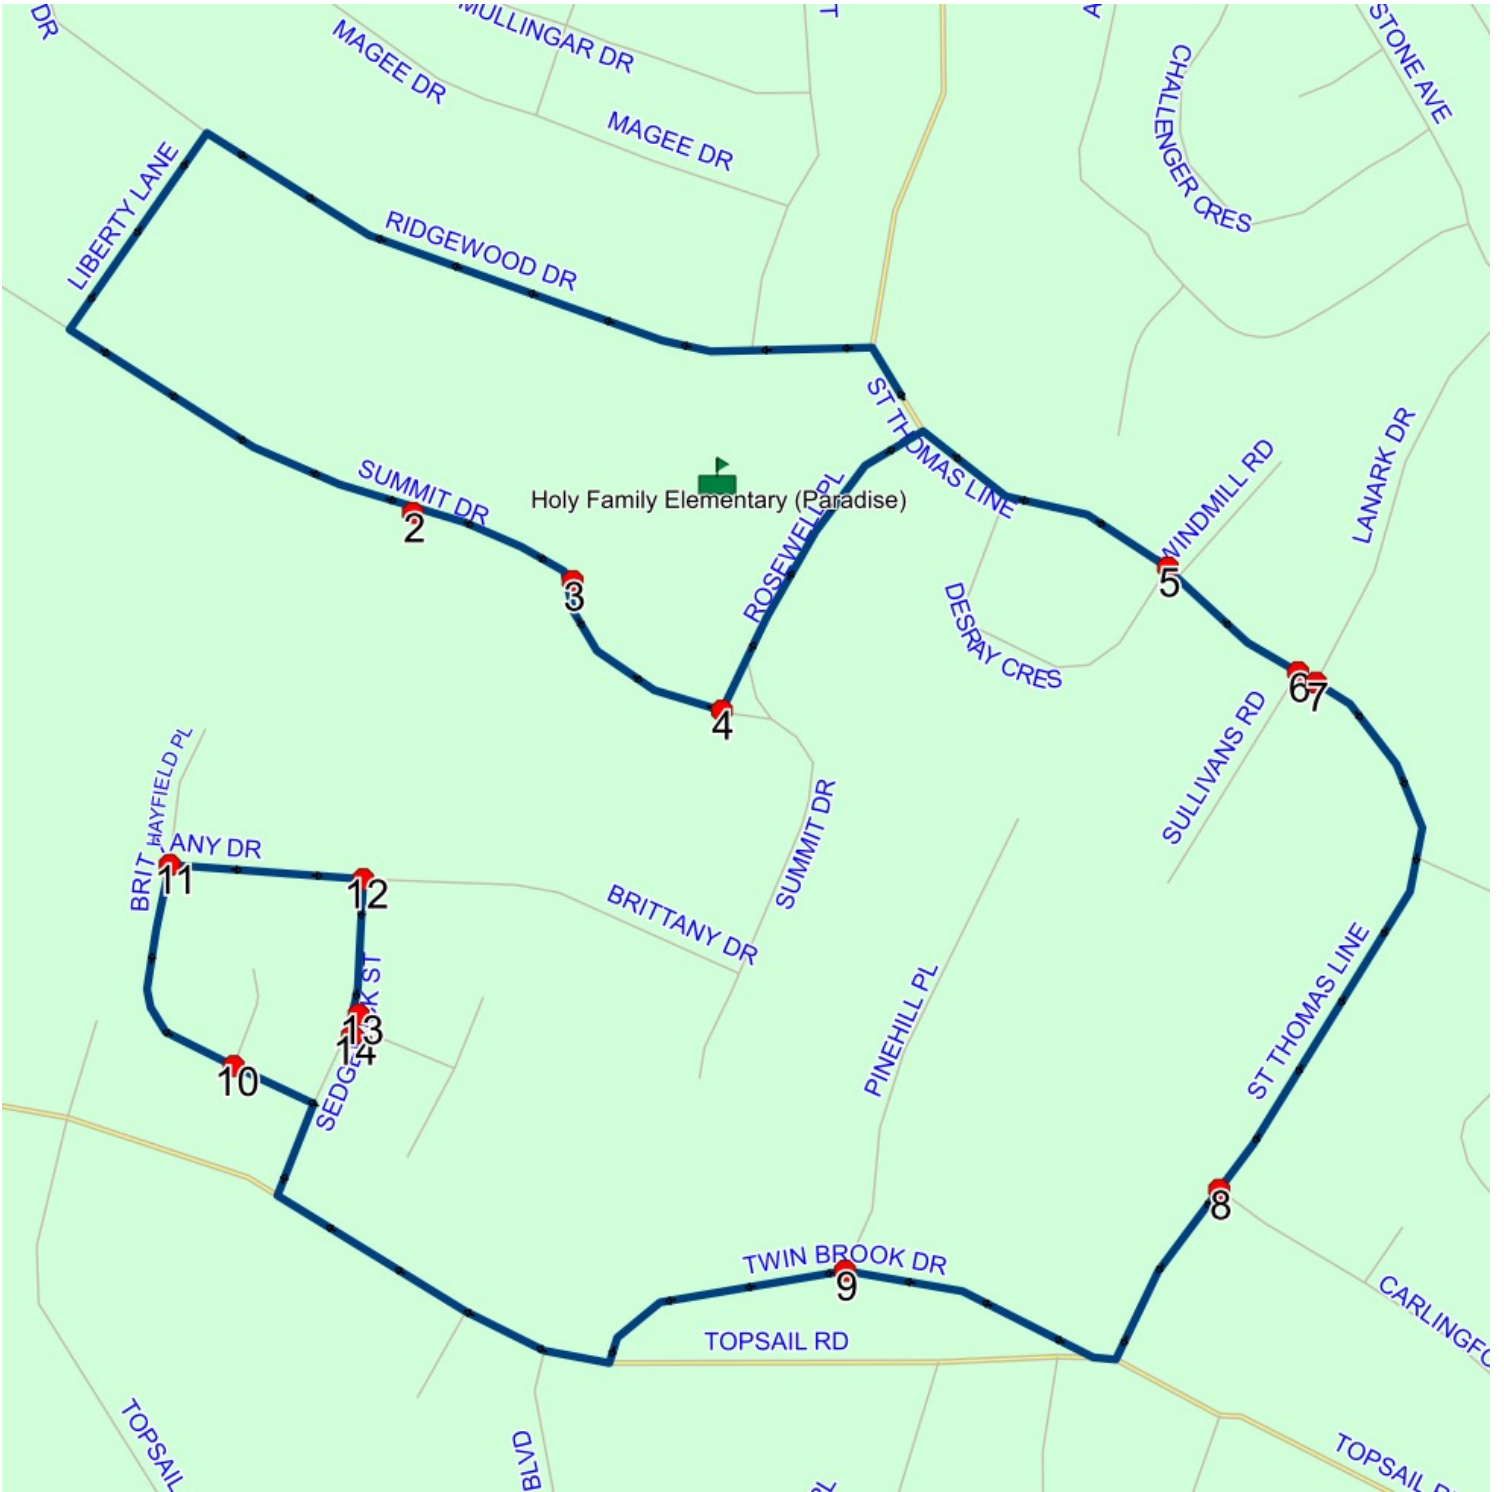

Route: 23-244-03 Run: 23-244-03 PM

Route: 23-244-03

Operator: Burse's Taxi Inc.

Vehicle: 23-244-03

Description:

Schools: Holy Family Elementary (Paradise) (318)

Run: 23-244-03 PM

Description:

Schools: Holy Family Elementary

(Paradise) : 2025-06-30

#	Arrival	Departure	Description	
1	3:00 PM	3:15 PM	Holy Family Elementary (Paradise) Exit	: 2026-06-30
2	3:18 PM	3:19 PM	69 SUMMIT DR; PARADISE; A1L	
3	3:19 PM	3:20 PM	52 SUMMIT DR; PARADISE	
4	3:20 PM		SUMMIT DR; PARADISE & ROSEWELL PL; PARADISE	
5	3:22 PM	3:23 PM	ST THOMAS LINE; PARADISE & DESRAY CRES; PARADISE	
6	3:23 PM	3:24 PM	ST THOMAS LINE; PARADISE & SULLIVANS RD; PARADISE	
7	3:24 PM		LANARK DR; PARADISE & ST THOMAS LINE; PARADISE	
8	3:25 PM		ST THOMAS LINE; PARADISE & CARLINGFORD ST; PARADISE	
9	3:28 PM		Twin Brooks Dr @ Pinehill Pl	
10	3:30 PM	3:31 PM	Brittany Dr @ Ladywell Pl	
11	3:31 PM	3:32 PM	Brittany Dr @ Hayfield Pl	
12	3:32 PM	3:33 PM	Sedgewick St @ Brittany Dr	
13	3:33 PM	3:34 PM	16 SEDGEWICK ST	: 2026-06-30
14	3:34 PM	3:35 PM	14 SEDGEWICK ST	

Route: 23-244-03 Run: 23-244-03 PM