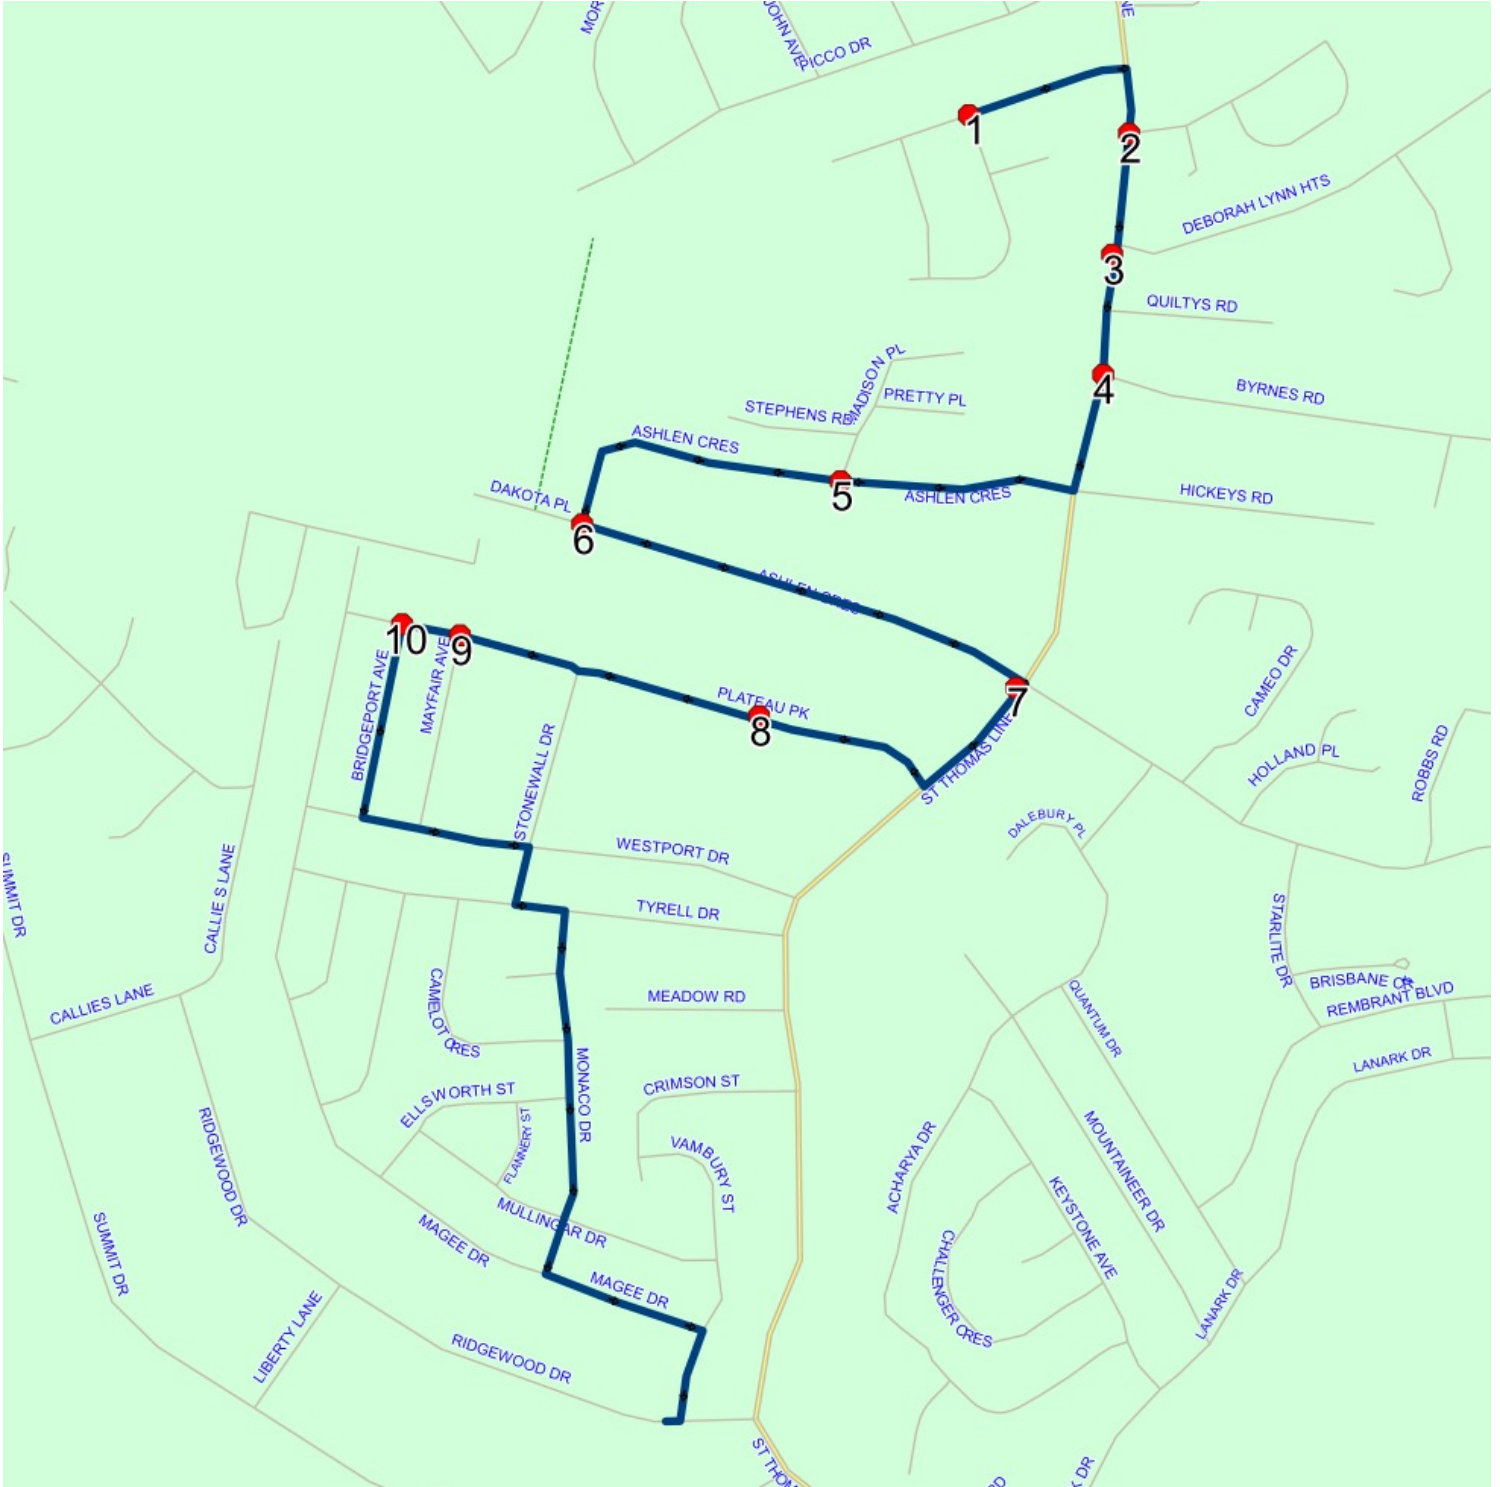

Route: 23-244-06 Run: 23-244-06 AM

Route: 23-244-06

Operator: Burse's Taxi Inc.

Vehicle: 23-244-06

Description:

Schools: Holy Family Elementary (Paradise) (318)

Run: 23-244-06 AM

Description:

Schools: Holy Family Elementary

(Paradise) : 2025-06-30

#	Arrival	Departure	Description
1	8:23 AM	8:24 AM	PHOENIX DR; PARADISE & KEMBLE AVE; PARADISE
2	8:24 AM	8:25 AM	ST THOMAS LINE; PARADISE & JOHNATHAN DR; PARADISE
3		8:25 AM	255 ST THOMAS LINE
4	8:25 AM	8:26 AM	ST THOMAS LINE & BYRNES RD
5		8:27 AM	ASHLEN CRES; PARADISE & MADISON PL; PARADISE
6	8:28 AM	8:29 AM	ASHLEN CRES & DAKOTA PL
7	8:30 AM	8:31 AM	185 ST THOMAS LINE; PARADISE; A1L
8	8:31 AM	8:32 AM	26 PLATEAU PK (FIRE HYDRANT)
9		8:33 AM	PLATEAU PK; PARADISE & MAYFAIR AVE; PARADISE
10		8:34 AM	PLATEAU PK; PARADISE & BRIDGEPORT ST; PARADISE
11	8:40 AM	8:43 AM	Holy Family Elementary (Paradise) Entrance

Route: 23-244-06 Run: 23-244-06 AM