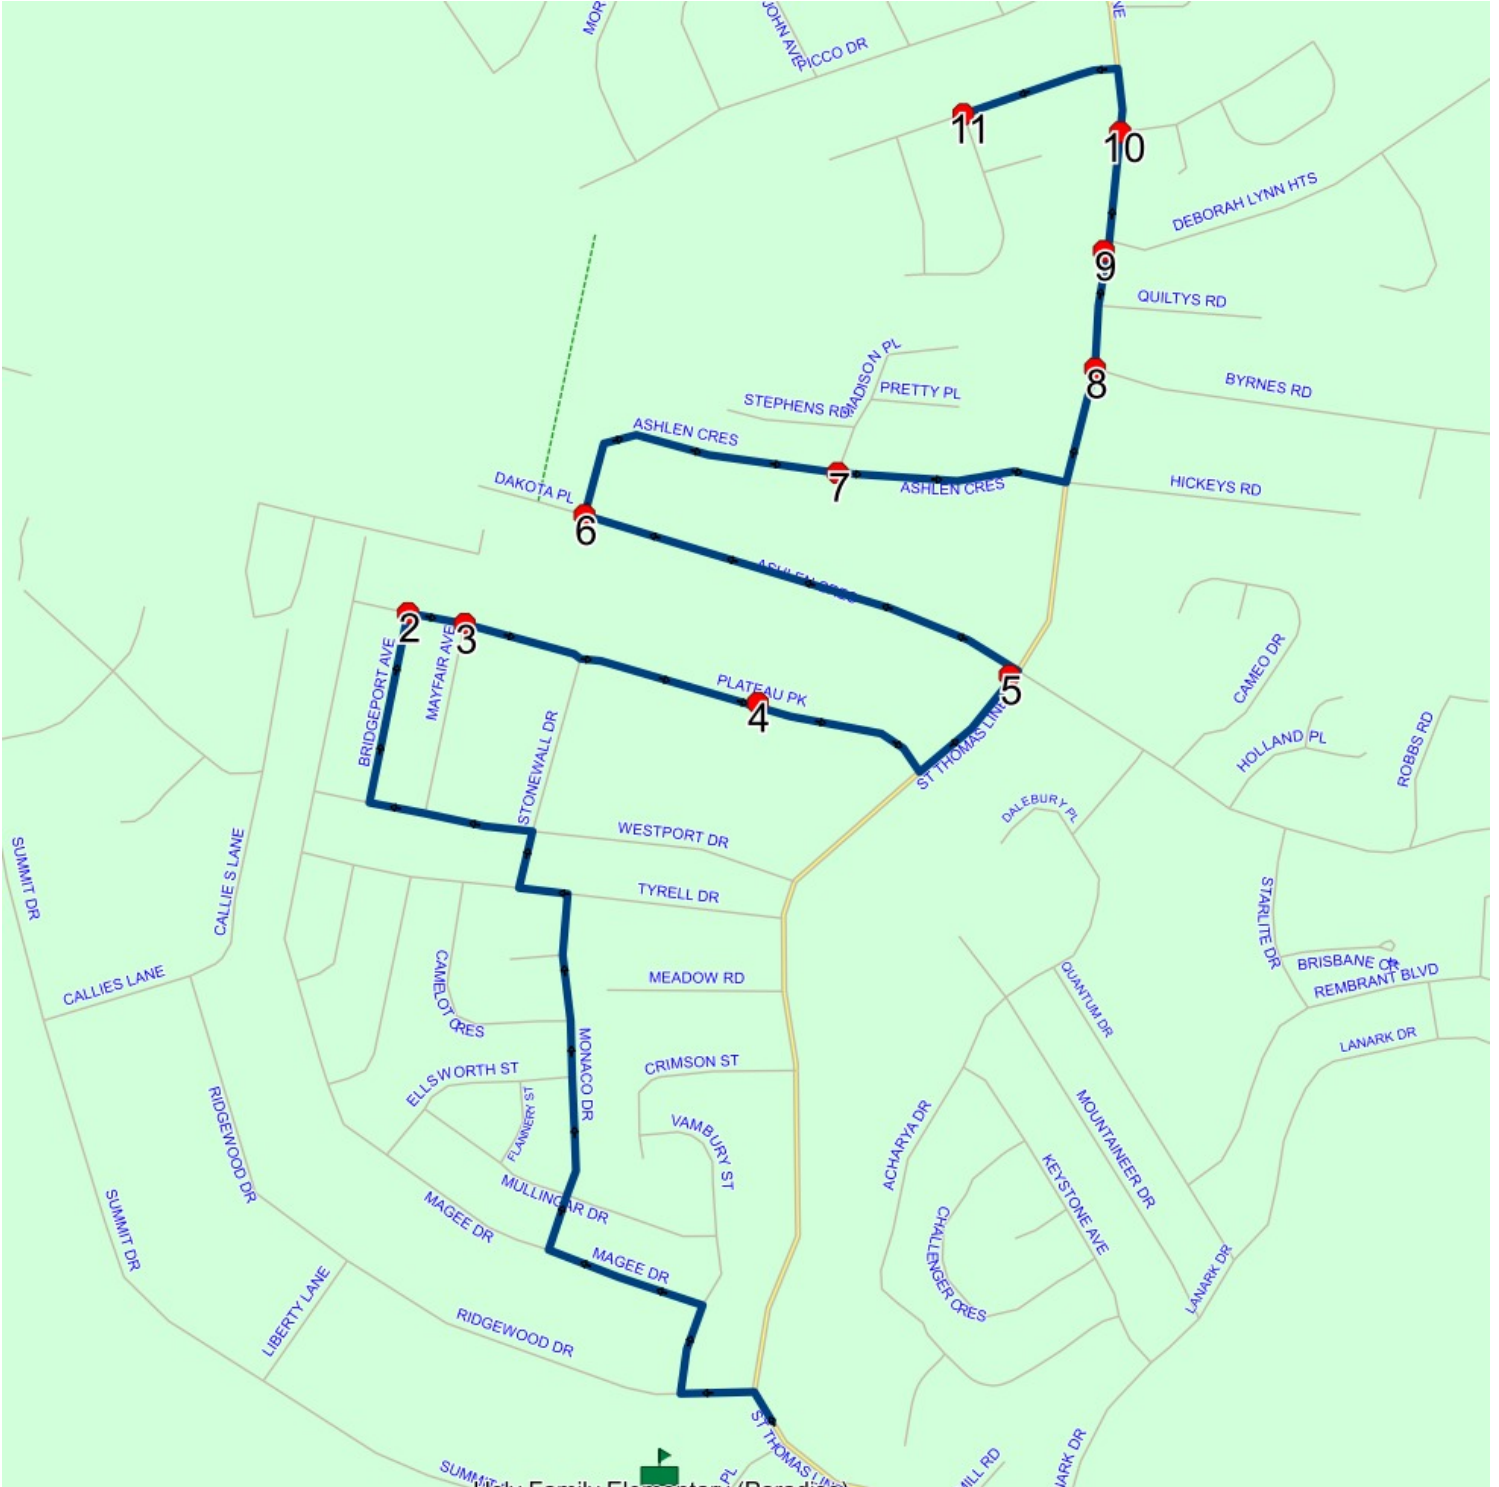

Route: 23-244-06 Run: 23-244-06 PM

Route: 23-244-06

Operator: Burse's Taxi Inc.

Vehicle: 23-244-06

Description:

Schools: Holy Family Elementary (Paradise) (318)

Run: 23-244-06 PM

Description:

Schools: Holy Family Elementary

(Paradise) : 2025-06-30

#	Arrival	Departure	Description
1	3:00 PM	3:15 PM	Holy Family Elementary (Paradise) Exit
2	3:21 PM	3:22 PM	PLATEAU PK; PARADISE & BRIDGEPORT ST; PARADISE
3	3:22 PM	3:23 PM	PLATEAU PK; PARADISE & MAYFAIR AVE; PARADISE
4	3:24 PM	3:25 PM	26 PLATEAU PK (FIRE HYDRANT)
5	3:26 PM		185 ST THOMAS LINE; PARADISE; A1L
6	3:28 PM	3:29 PM	ASHLEN CRES & DAKOTA PL
7	3:29 PM	3:30 PM	ASHLEN CRES & MADISON PL
8	3:31 PM	3:32 PM	ST THOMAS LINE & BYRNES RD
9	3:32 PM		255 ST THOMAS LINE
10	3:33 PM		ST THOMAS LINE; PARADISE & JOHNATHAN DR; PARADISE
11	3:34 PM	3:35 PM	PHOENIX DR; PARADISE & KEMBLE AVE; PARADISE

Route: 23-244-06 Run: 23-244-06 PM