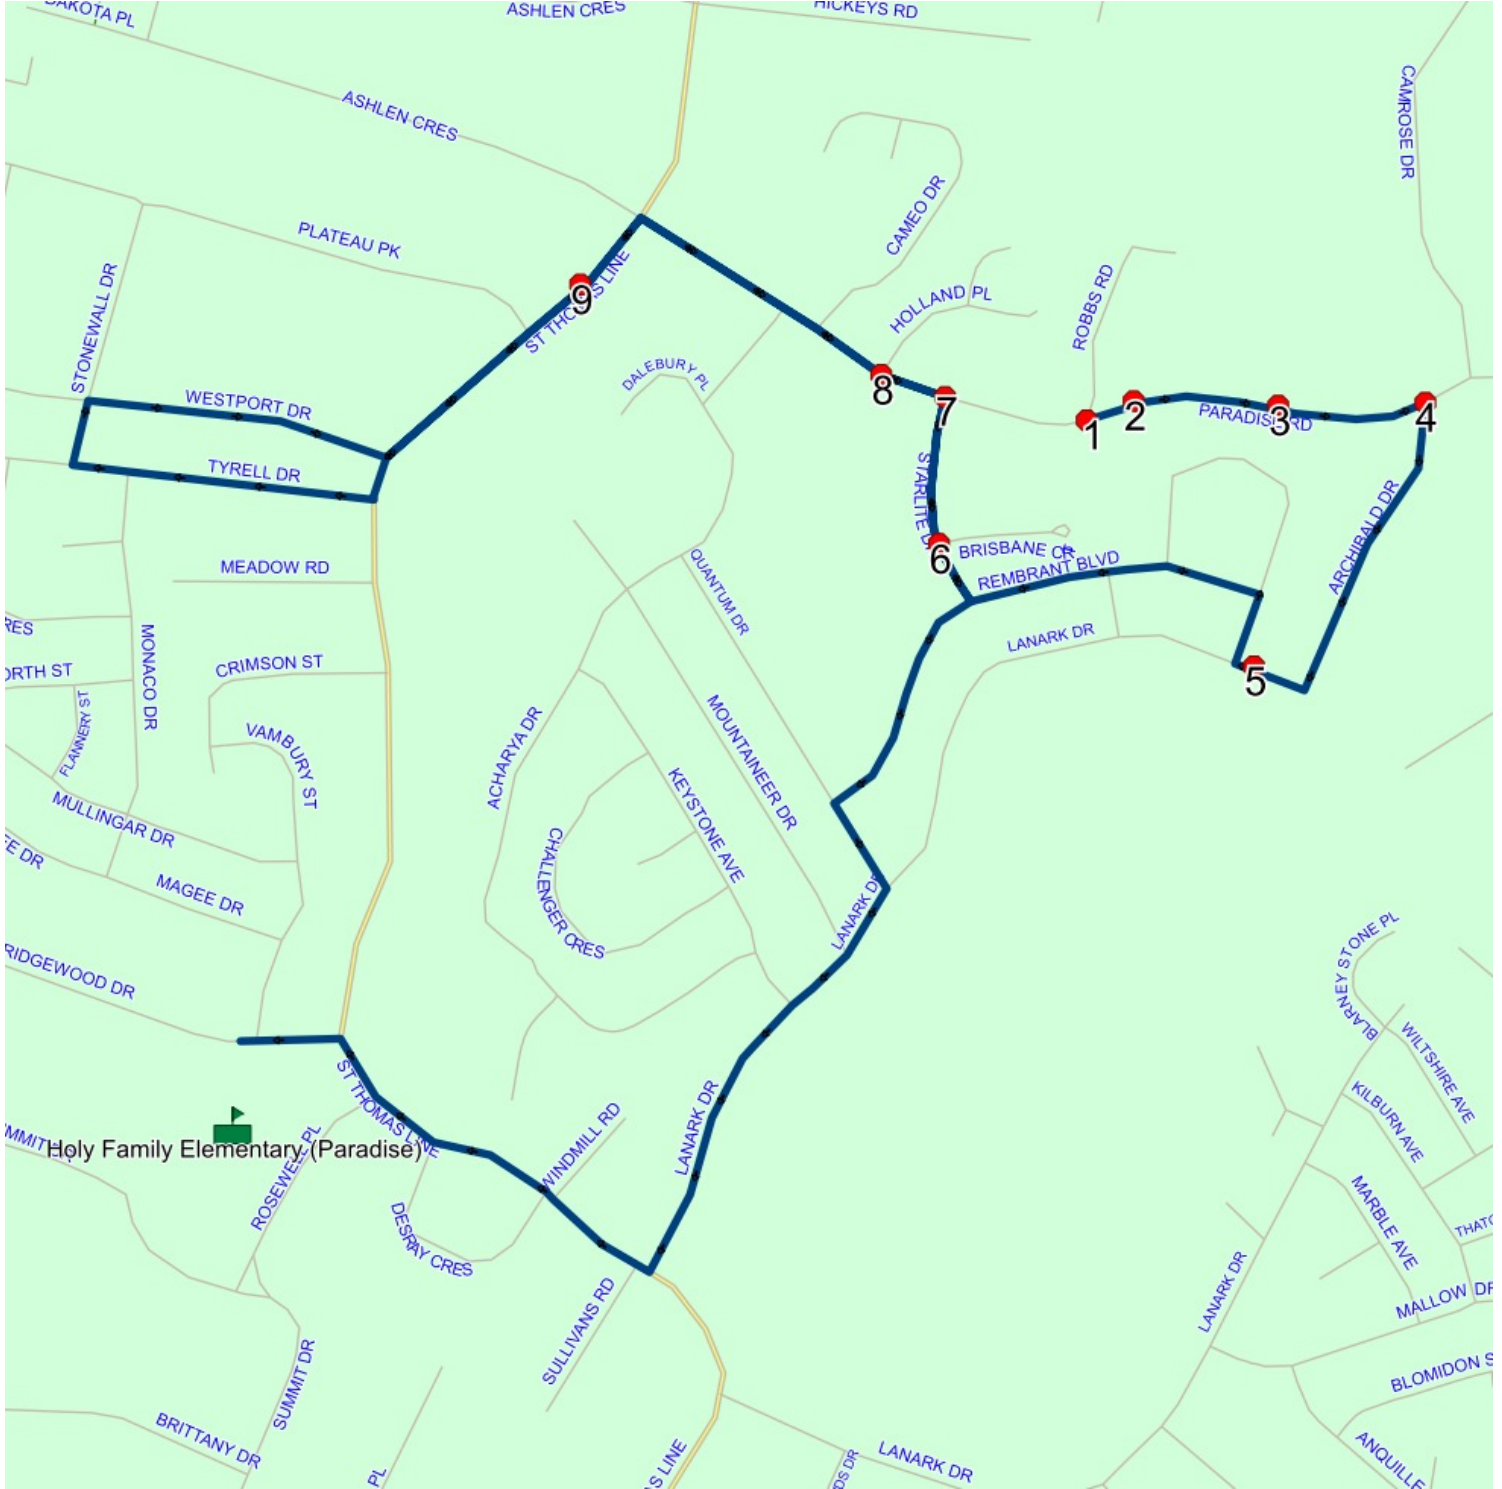

Route: 23-244-02 Run: 23-244-02 AM

Route: 23-244-02

Operator: Burse's Taxi Inc.

Vehicle: 23-244-02

Description:

Schools: Holy Family Elementary (Paradise) (318)

Run: 23-244-02 AM

Description:

Schools: Holy Family Elementary

(Paradise) : 2025-06-30

#	Arrival	Departure	Description
1	8:21 AM	8:22 AM	PARADISE RD; PARADISE & ROBBS RD; PARADISE
2		8:22 AM	294 PARADISE RD
3		8:22 AM	274 PARADISE RD
4	8:22 AM	8:23 AM	PARADISE RD & ARCHIBALD DR
5	8:24 AM	8:25 AM	201 LANARK DR; PARADISE
6	8:26 AM	8:27 AM	STARLITE DR & BRISBANE CRT
7	8:27 AM	8:28 AM	PARADISE RD & STARLITE DR
8	8:29 AM	8:30 AM	PARADISE RD & HOLLAND PL
9	8:34 AM	8:35 AM	177 ST THOMAS LINE; PARADISE; A1L
10	8:40 AM	8:43 AM	Holy Family Elementary (Paradise) Entrance

Route: 23-244-02 Run: 23-244-02 AM