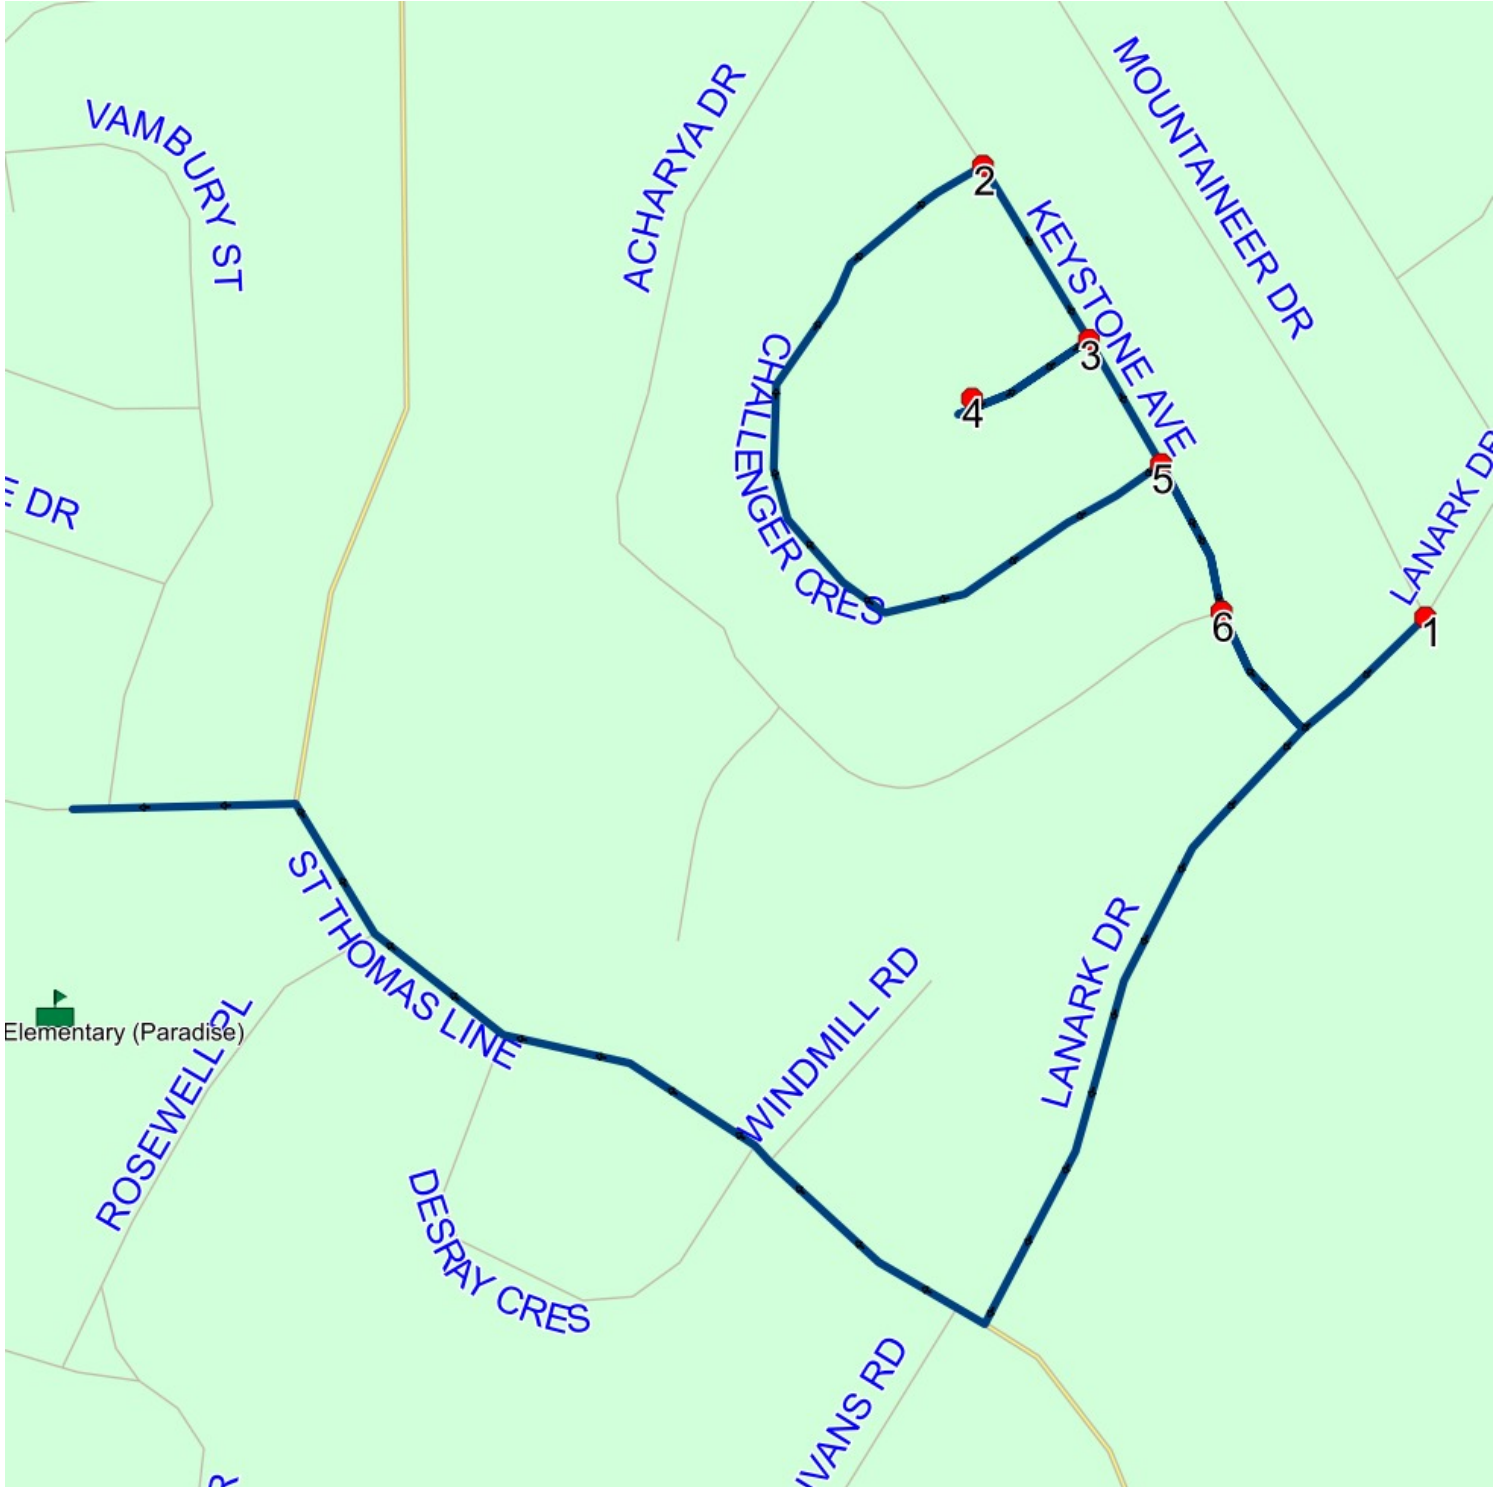

Route: 23-244-04 Run: 23-244-04 AM

Route: 23-244-04

Operator: Burse's Taxi Inc.

Vehicle: 23-244-04

Description:

Schools: Holy Family Elementary (Paradise) (318)

Run: 23-244-04 AM

Description:

Schools: Holy Family Elementary

(Paradise) : 2025-06-30

#	Arrival	Departure	Description
1	8:27 AM	8:28 AM	LANARK DR; PARADISE & MOUNTAINEER DR; PARADISE
2	8:29 AM	8:30 AM	KEYSTONE AVE; PARADISE & CHALLENGER CRES; PARADISE
3		8:31 AM	KEYSTONE AVE; PARADISE & REGAL PL; PARADISE
4	8:34 AM	8:35 AM	10 REGAL PL; PARADISE; A1L : 2026-06-30
5	8:35 AM	8:36 AM	KEYSTONE AVE; PARADISE & CHALLENGER CRES; PARADISE
6		8:36 AM	KEYSTONE AVE; PARADISE & ACHARYA DR; PARADISE
7	8:40 AM	8:42 AM	Holy Family Elementary (Paradise) Entrance

Route: 23-244-04 Run: 23-244-04 AM