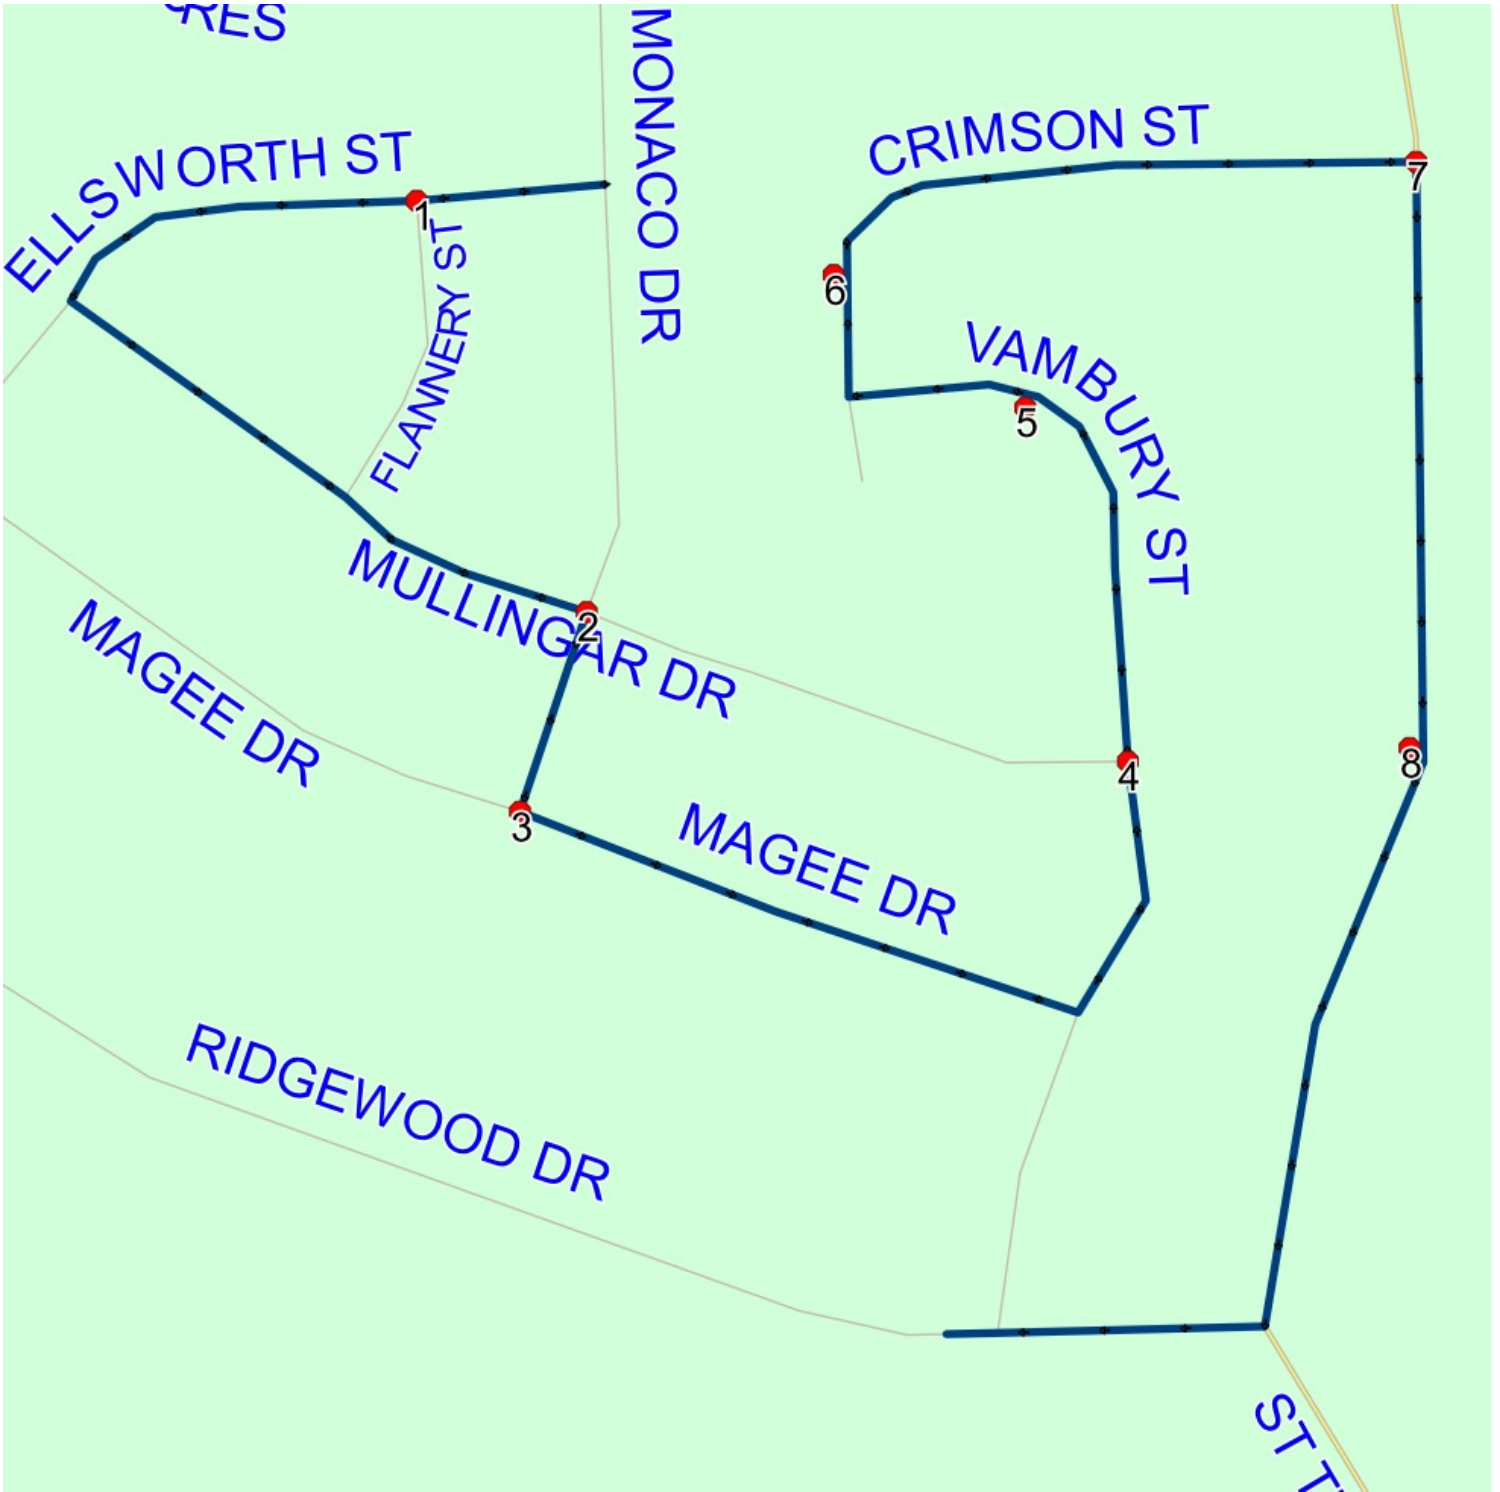

Route: 23-244-07 Run: 23-244-07 AM

Route: 23-244-07

Operator: Burse's Taxi Inc.

Vehicle: 23-244-07

Description:

Schools: Holy Family Elementary (Paradise) (318)

Run: 23-244-07 AM

Description:

Schools: Holy Family Elementary
(Paradise)

#	Arrival	Departure	Description
1	8:27 AM	8:28 AM	ELLSWORTH ST; PARADISE & FLANNERY ST; PARADISE
2	8:29 AM	8:30 AM	MONACO DR; PARADISE & MULLINGAR DR; PARADISE
3	8:30 AM	8:31 AM	MONACO DR; PARADISE & MAGEE DR; PARADISE
4	8:32 AM	8:33 AM	MULLINGAR DR; PARADISE & VAMBURY ST; PARADISE
5		8:34 AM	31 VAMBURY ST; PARADISE; A1L
6	8:34 AM	8:35 AM	34 CRIMSON ST; PARADISE; A1L
7	8:35 AM	8:36 AM	ST THOMAS LINE; PARADISE & CRIMSON ST; PARADISE
8		8:39 AM	91 ST THOMAS LINE; PARADISE; A1L
9	8:40 AM	8:43 AM	Holy Family Elementary (Paradise) Entrance

Route: 23-244-07 Run: 23-244-07 AM