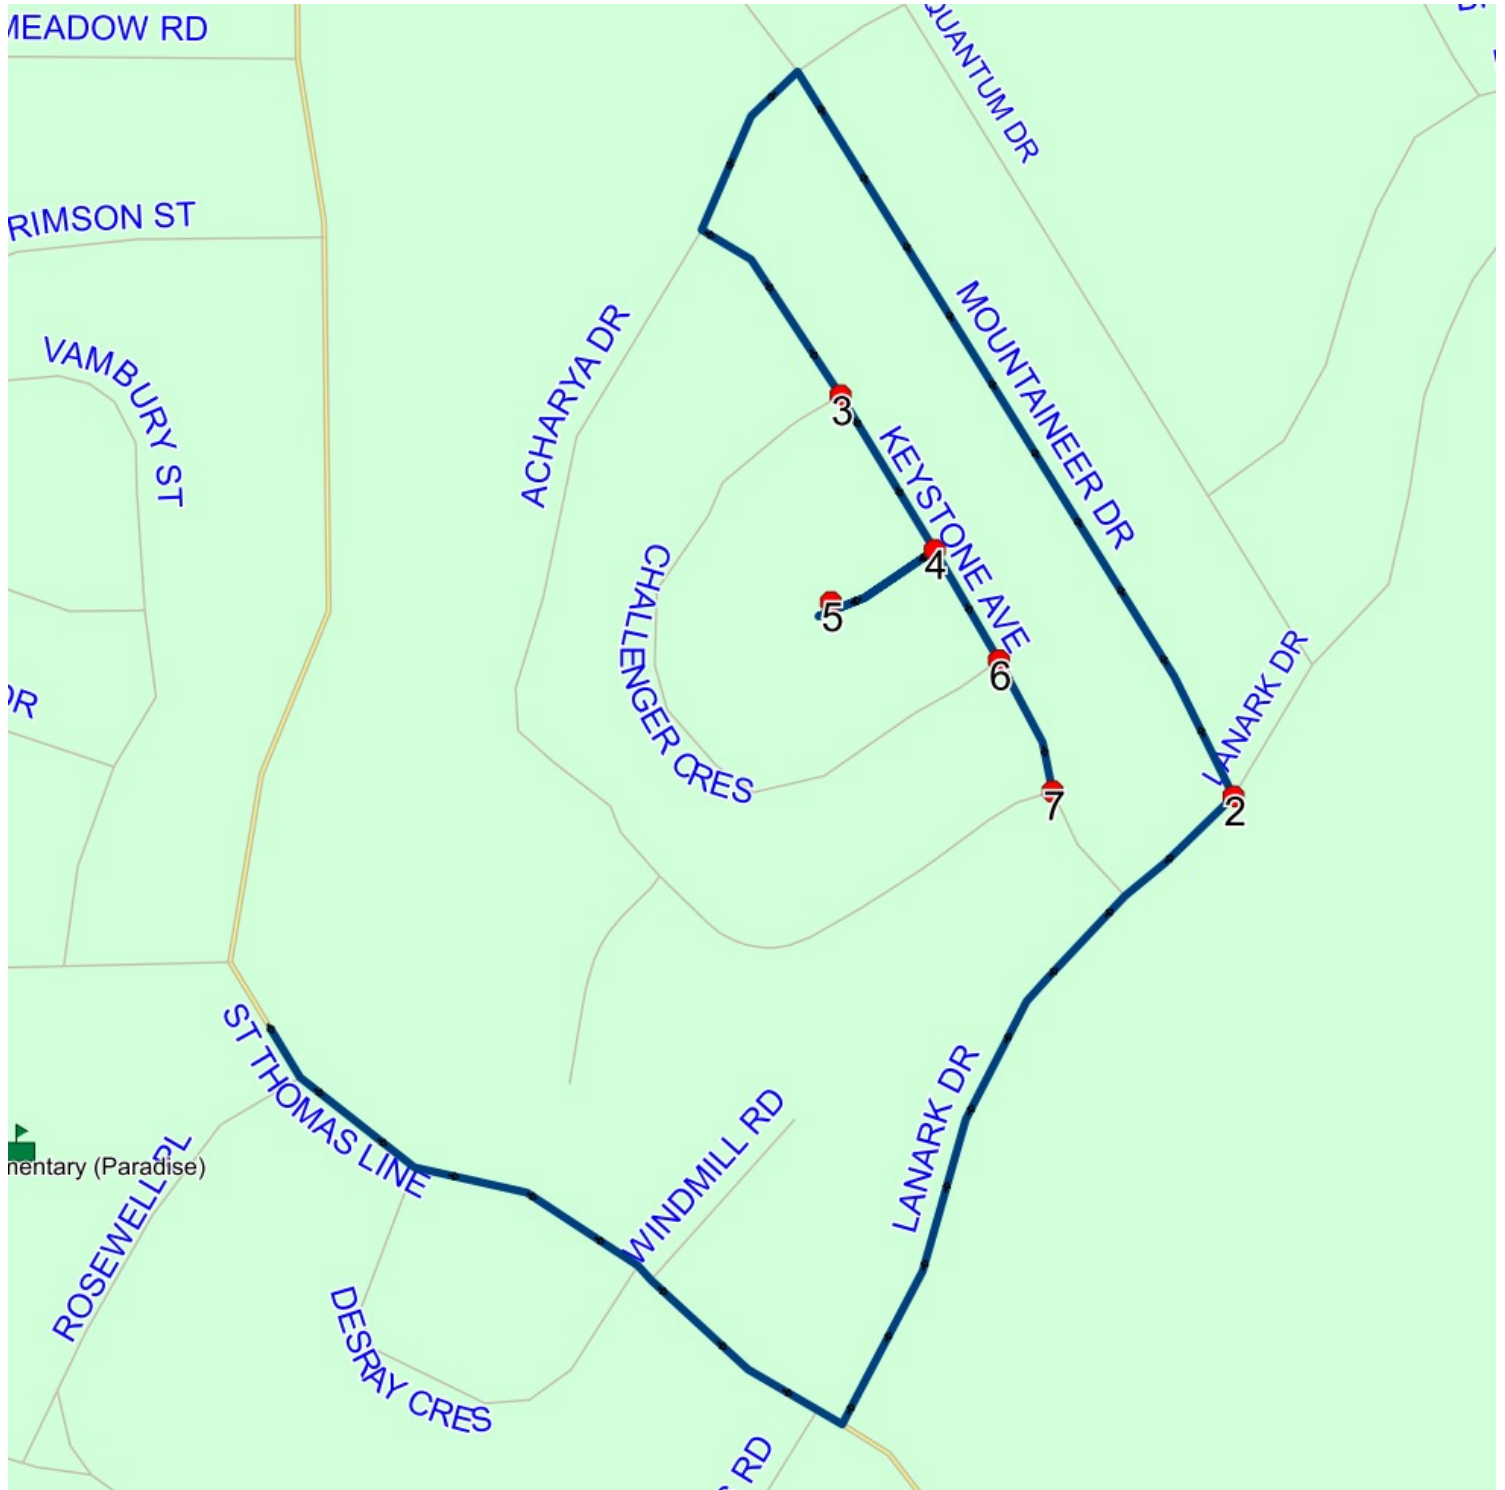

Route: 23-244-04 Run: 23-244-04 PM

Route: 23-244-04

Operator: Burse's Taxi Inc.

Vehicle: 23-244-04

Description:

Schools: Holy Family Elementary (Paradise) (318)

Run: 23-244-04 PM

Description:

Schools: Holy Family Elementary

(Paradise) : 2025-06-30

#	Arrival	Departure	Description
1	3:00 PM	3:15 PM	Holy Family Elementary (Paradise) Exit
2	3:18 PM	3:19 PM	LANARK DR; PARADISE & MOUNTAINEER DR; PARADISE
3	3:22 PM	3:23 PM	KEYSTONE AVE; PARADISE & CHALLENGER CRES; PARADISE
4	3:23 PM		KEYSTONE AVE; PARADISE & REGAL PL; PARADISE
5	3:24 PM		10 REGAL PL; PARADISE; A1L : 2026-06-30
6	3:27 PM	3:28 PM	KEYSTONE AVE; PARADISE & CHALLENGER CRES; PARADISE
7	3:28 PM	3:29 PM	KEYSTONE AVE; PARADISE & ACHARYA DR; PARADISE

Route: 23-244-04 Run: 23-244-04 PM