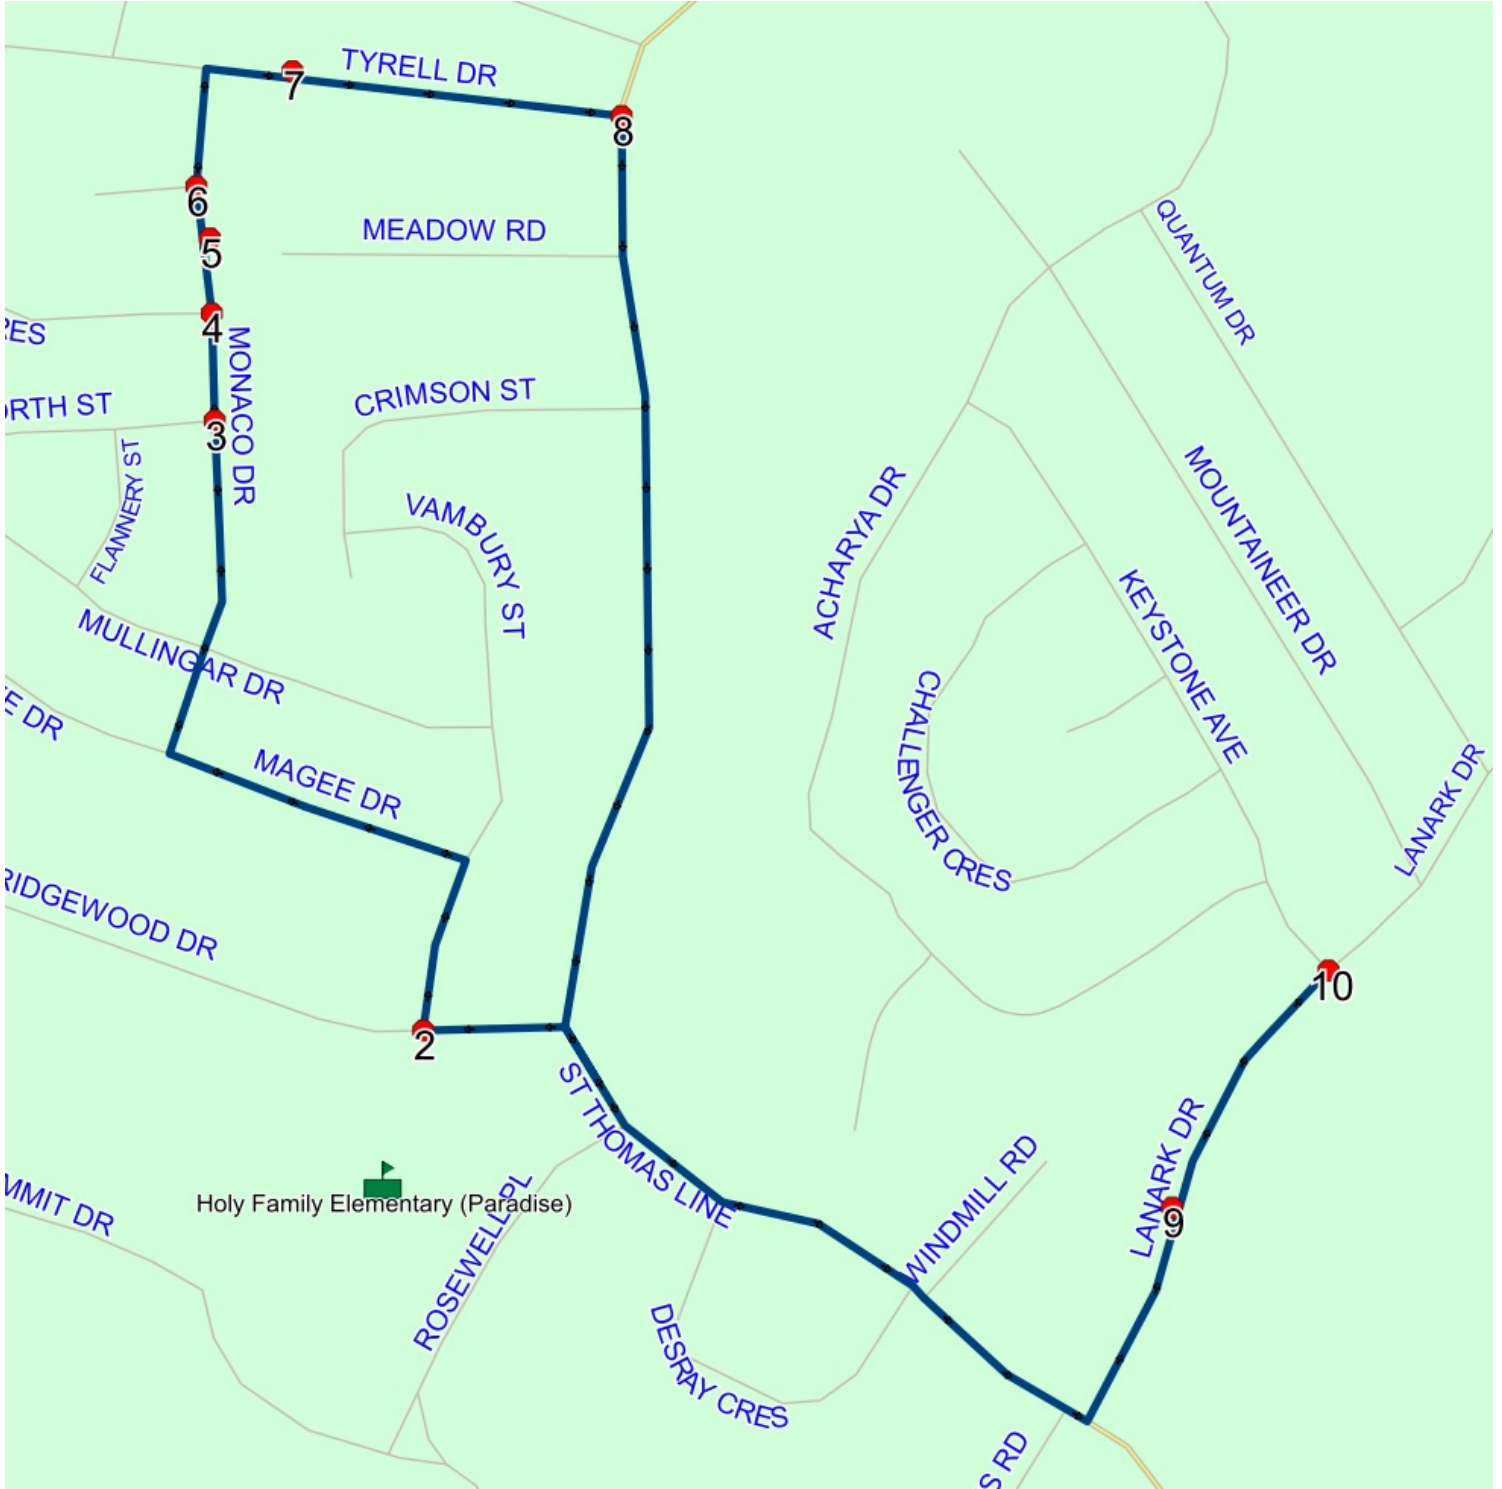

Route: 23-242-04 Run: 23-242-11A PM

Route: 23-242-04

Operator: Burse's Taxi Inc.

Vehicle: 23-242-04

Description:

Schools: Holy Family Elementary (Paradise) (318)

Run: 23-242-11A PM

Description:

Schools: Holy Family Elementary

(Paradise) : 2025-06-30

#	Arrival	Departure	Description
1	3:00 PM	3:15 PM	Holy Family Elementary (Paradise)
2	3:16 PM		RIDGEWOOD DR; PARADISE & VAMBURY ST; PARADISE
3	3:18 PM	3:19 PM	MONACO DR; PARADISE & ELLSWORTH ST; PARADISE
4	3:19 PM		MONACO DR; PARADISE & CAMELOT CRES; PARADISE
5	3:19 PM	3:20 PM	17 MONACO DR; PARADISE; A1L
6	3:20 PM	3:21 PM	MONACO DR; PARADISE & FAIRMONT PL; PARADISE
7	3:21 PM	3:22 PM	28 TYRELL DR; PARADISE; A1L
8	3:22 PM	3:23 PM	ST THOMAS LINE; PARADISE & TYRELL DR; PARADISE
9	3:27 PM	3:28 PM	17 LANARK DR; PARADISE; A1L
10	3:28 PM	3:29 PM	LANARK DR; PARADISE & KEYSTONE AVE; PARADISE

Route: 23-242-04 Run: 23-242-11A PM