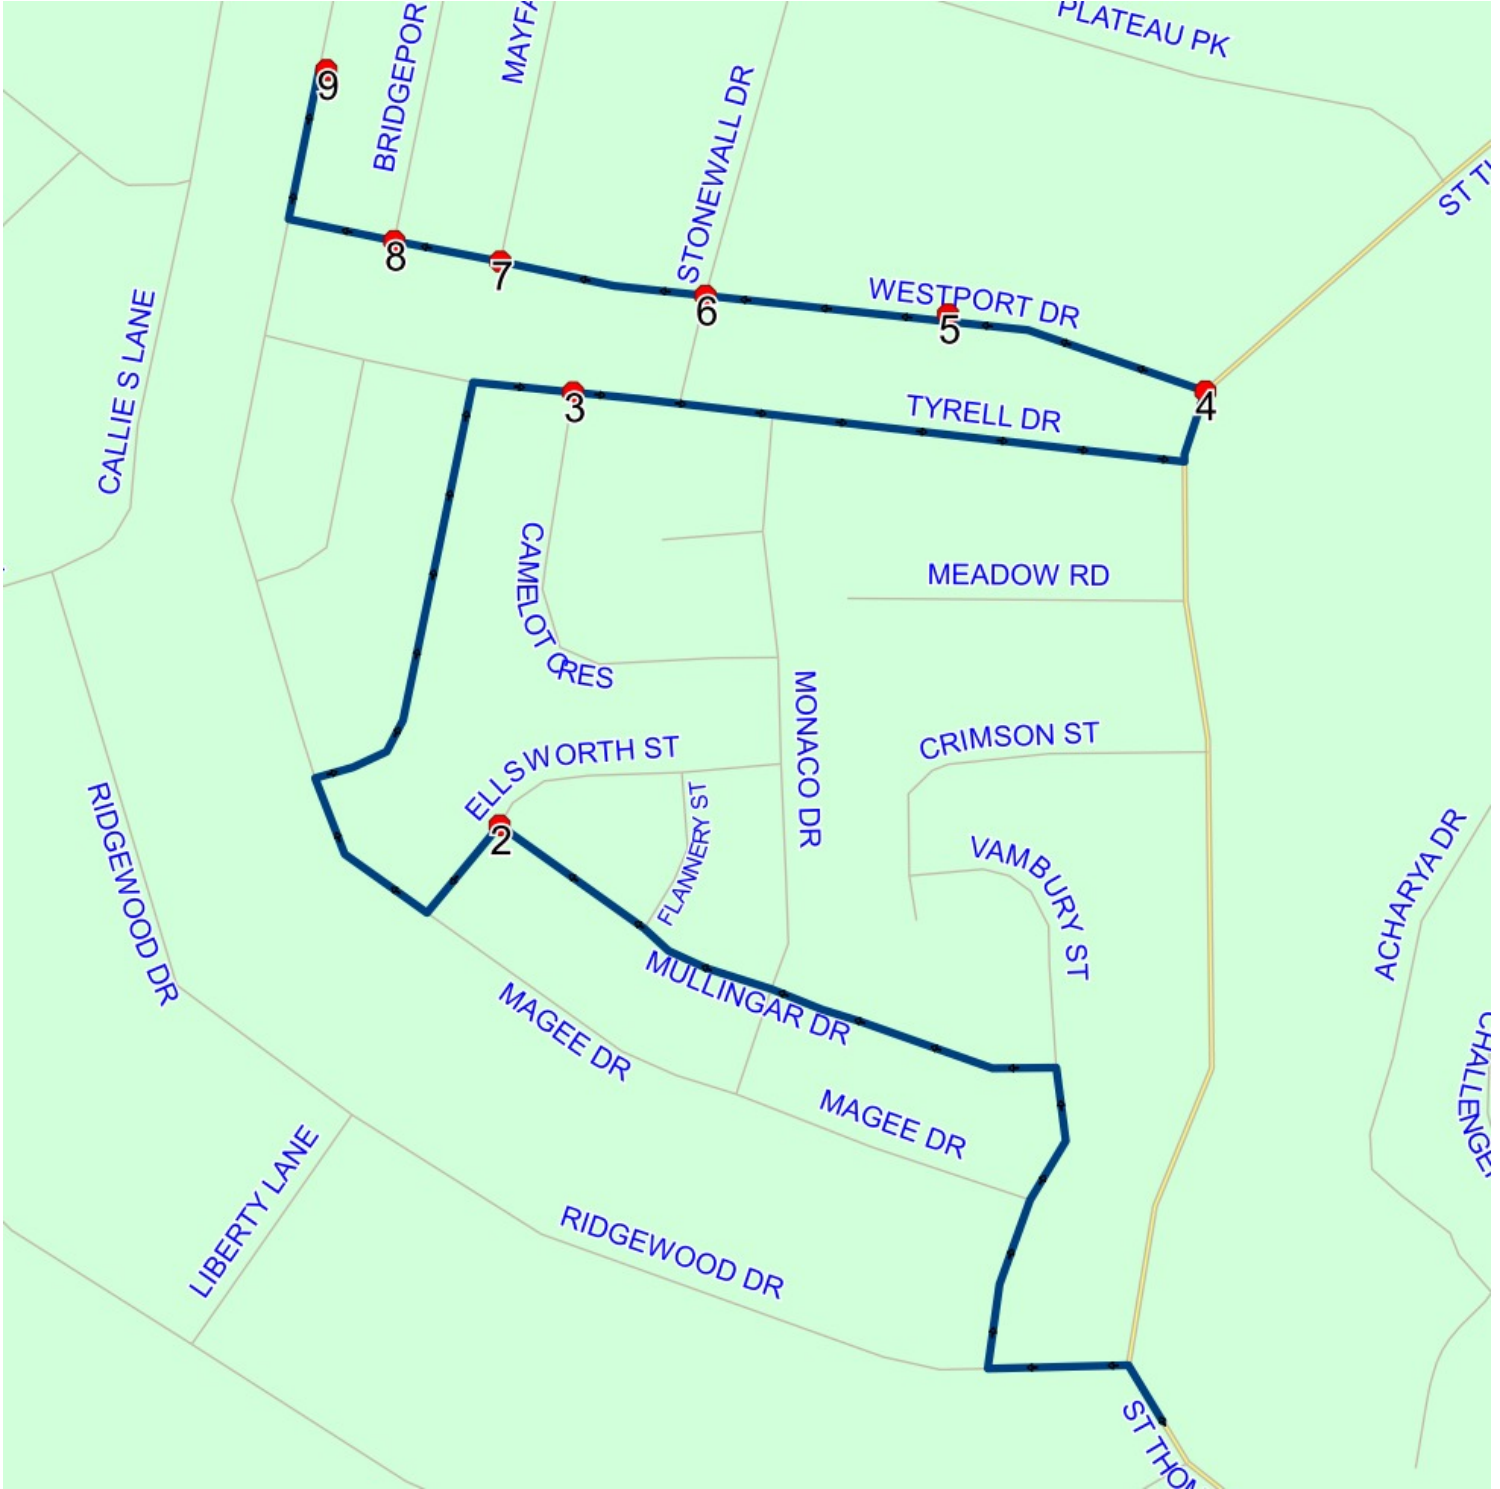

Route: 23-244-01 Run: 23-244-01 PM

Route: 23-244-01

Operator: Burse's Taxi Inc.

Vehicle: 23-244-01

Description:

Schools: Holy Family Elementary (Paradise) (318)

Run: 23-244-01 PM

Description:

Schools: Holy Family Elementary

(Paradise) : 2025-06-30

#	Arrival	Departure	Description
1	3:00 PM	3:15 PM	Holy Family Elementary (Paradise) Exit : 2026-06-30
2	3:17 PM	3:18 PM	ELLSWORTH ST; PARADISE & MULLINGAR DR; PARADISE
3	3:20 PM	3:21 PM	TYRELL DR; PARADISE & CAMELOT CRES; PARADISE
4	3:22 PM	3:23 PM	ST THOMAS LINE; PARADISE & WESTPORT DR; PARADISE
5	3:24 PM	3:25 PM	22 WESTPORT DR : 2026-06-30
6	3:25 PM	3:26 PM	STONEWALL DR; PARADISE & WESTPORT DR; PARADISE
7	3:26 PM		MAYFAIR AVE; PARADISE & WESTPORT DR; PARADISE
8	3:27 PM		BRIDGEPORT ST; PARADISE & WESTPORT DR; PARADISE
9	3:28 PM		130 MAGEE DR; PARADISE; A1L

Route: 23-244-01 Run: 23-244-01 PM