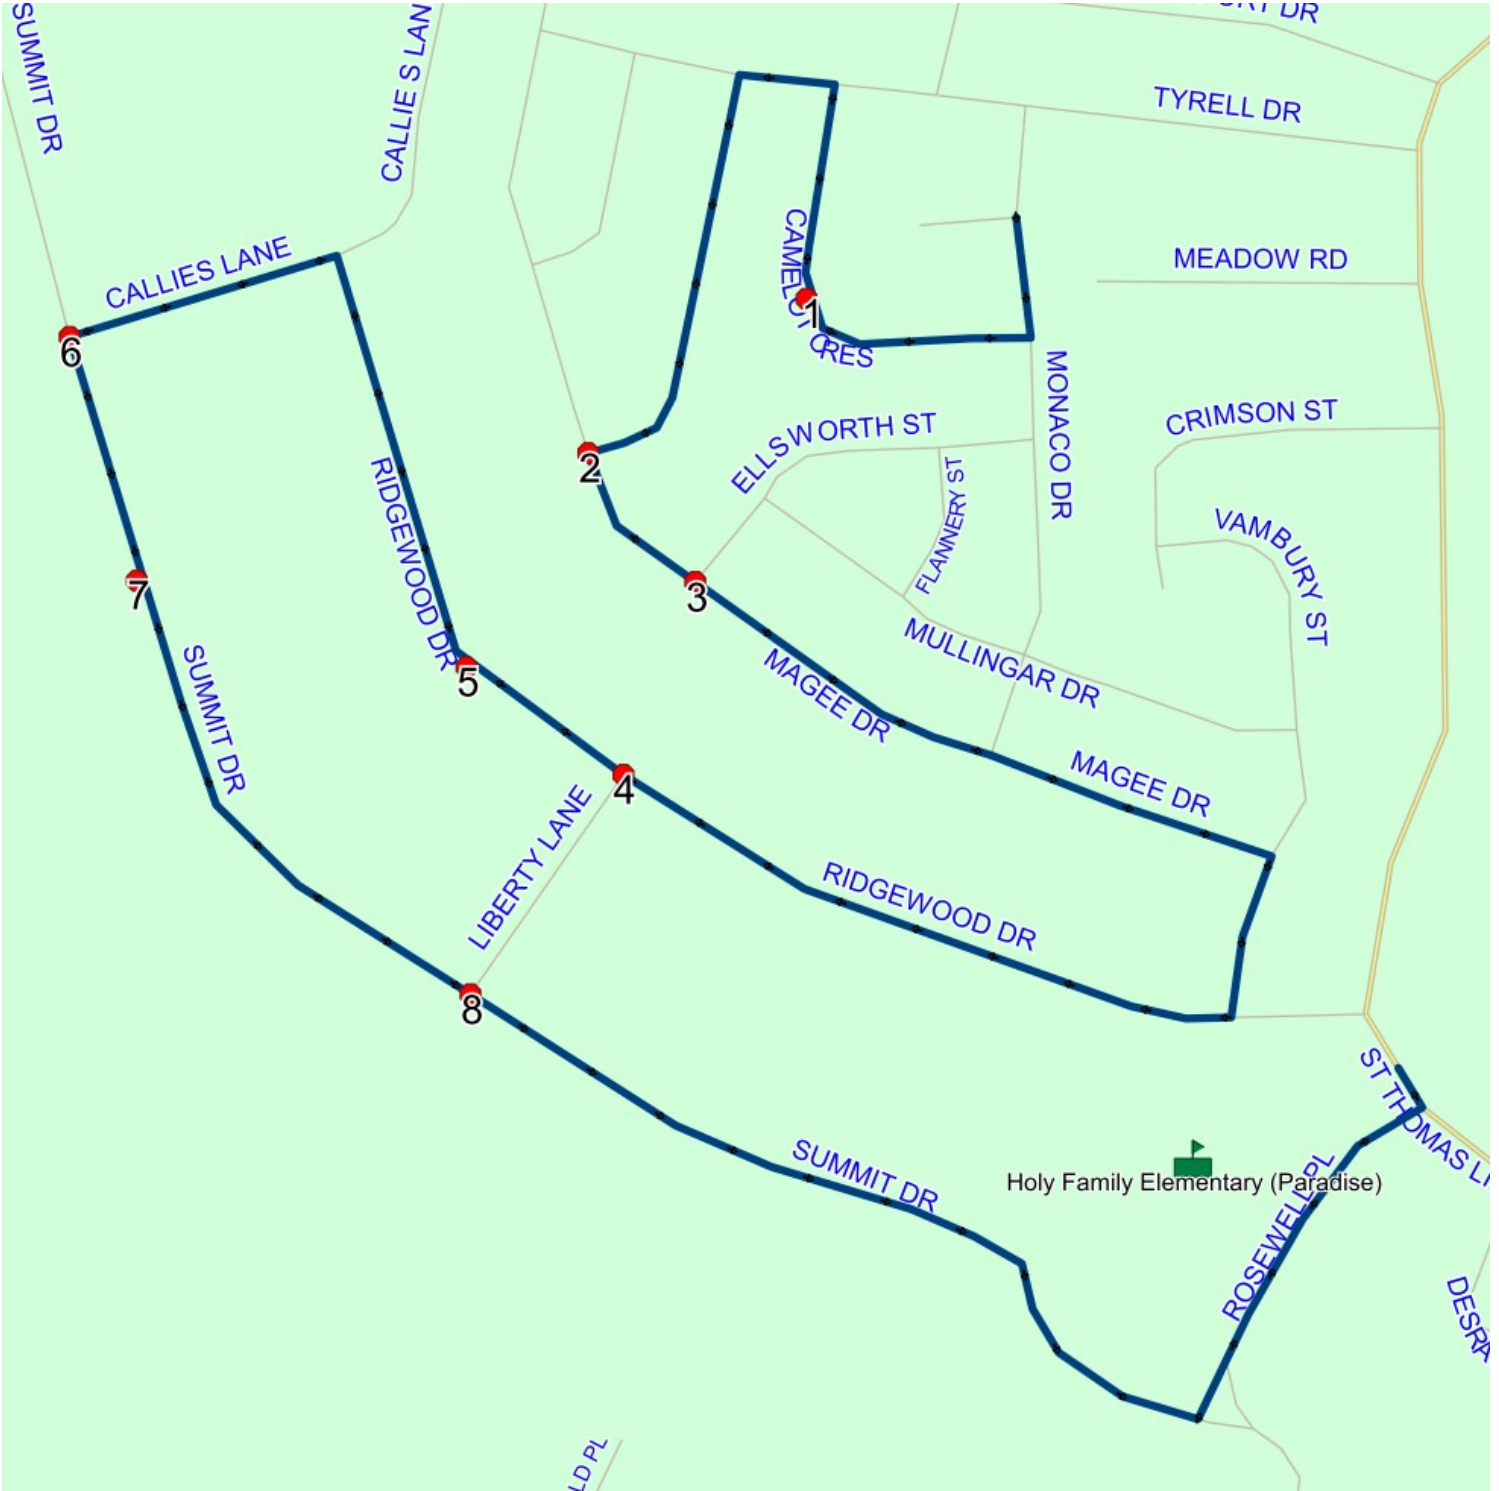

Route: 23-169-13 Run: 23-169-13B AM

Route: 23-169-13

Operator: Parsons and Sons Transportation Ltd.

Vehicle: 23-169-13

Description:

Schools: Holy Family Elementary (Paradise) (318)

Run: 23-169-13B AM

Schools: Holy Family Elementary

(Paradise) : 2028-06-30

#	Arrival	Departure	Description
1	8:26 AM	8:27 AM	16 CAMELOT CRES; PARADISE; A1L
2	8:28 AM	8:29 AM	MERCURY ST; PARADISE & MAGEE DR; PARADISE
3	8:30 AM	8:31 AM	MAGEE DR; PARADISE & ELLSWORTH ST; PARADISE
4	8:32 AM	8:33 AM	RIDGEWOOD DR; PARADISE & LIBERTY LANE; PARADISE
5	8:33 AM	8:34 AM	97 RIDGEWOOD DR; PARADISE; A1L
6	8:35 AM	8:36 AM	SUMMIT DR; PARADISE & CALLIES LANE; PARADISE
7		8:37 AM	161 SUMMIT DR; PARADISE; A1L
8	8:37 AM	8:38 AM	LIBERTY LANE; PARADISE & SUMMIT DR; PARADISE
9	8:40 AM	8:42 AM	Holy Family Elementary (Paradise)

Route: 23-169-13 Run: 23-169-13B AM

Route: 23-169-13 Run: 23-169-13B PM

Route: 23-169-13

Operator: Parsons and Sons Transportation Ltd.

Vehicle: 23-169-13

Description:

Schools: Holy Family Elementary (Paradise) (318)

Run: 23-169-13B PM

Description:

Schools: Holy Family Elementary

(Paradise) : 2028-06-30

#	Arrival	Departure	Description
1	3:00 PM	3:15 PM	Holy Family Elementary (Paradise)
2	3:17 PM		LIBERTY LANE; PARADISE & SUMMIT DR; PARADISE
3	3:18 PM		161 SUMMIT DR; PARADISE; A1L
4	3:18 PM	3:19 PM	SUMMIT DR; PARADISE & CALLIES LANE; PARADISE
5	3:20 PM	3:21 PM	97 RIDGEWOOD DR; PARADISE; A1L
6	3:21 PM	3:22 PM	RIDGEWOOD DR; PARADISE & LIBERTY LANE; PARADISE
7	3:24 PM	3:25 PM	MAGEE DR; PARADISE & ELLSWORTH ST; PARADISE
8	3:25 PM	3:26 PM	MERCURY ST; PARADISE & MAGEE DR; PARADISE
9	3:28 PM		16 CAMELOT CRES; PARADISE; A1L