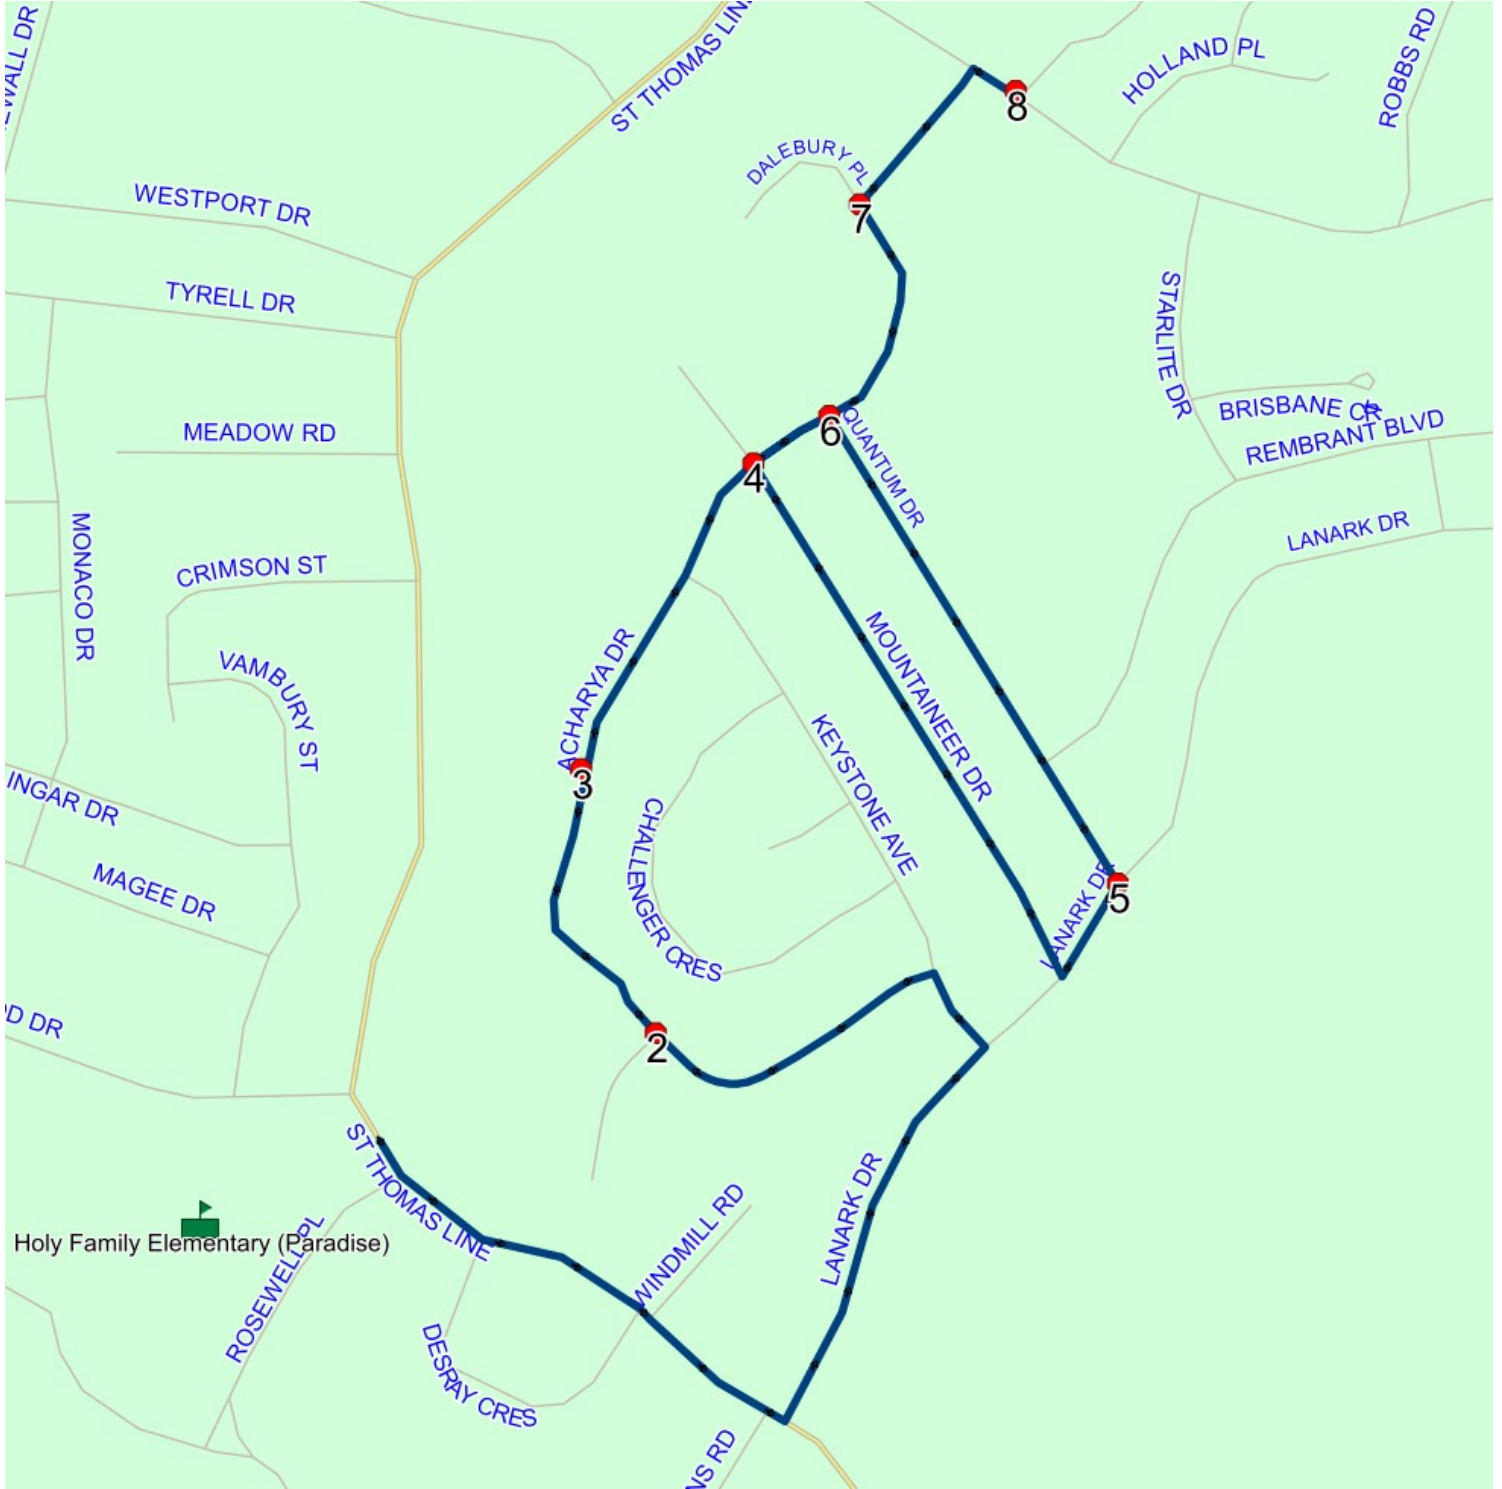

Route: 23-244-05 Run: 23-244-05B PM

Route: 23-244-05

Operator: Burseys Taxi Inc.

Vehicle: 23-244-05

Description:

Schools: Holy Family Elementary (Paradise) (318)

Run: 23-244-05B PM

Description:

Schools: Holy Family Elementary

(Paradise) : 2025-06-30

#	Arrival	Departure	Description
1	3:00 PM	3:15 PM	Holy Family Elementary (Paradise) Exit
2	3:20 PM		ACHARYA DR; PARADISE & COPPER CANYON CLOSE; PARADISE
3	3:21 PM		78 ACHARYA DR; PARADISE; A1L
4	3:22 PM	3:23 PM	MOUNTAINEER DR & ACHARYA DR
5	3:24 PM	3:25 PM	LANARK DR; PARADISE & QUANTUM DR; PARADISE
6	3:26 PM	3:27 PM	ACHARYA DR & QUANTUM DR
7	3:27 PM	3:28 PM	ACHARYA DR & DALEBURY PL
8	3:29 PM		PARADISE RD & CAMEO DR

Route: 23-244-05 Run: 23-244-05B PM