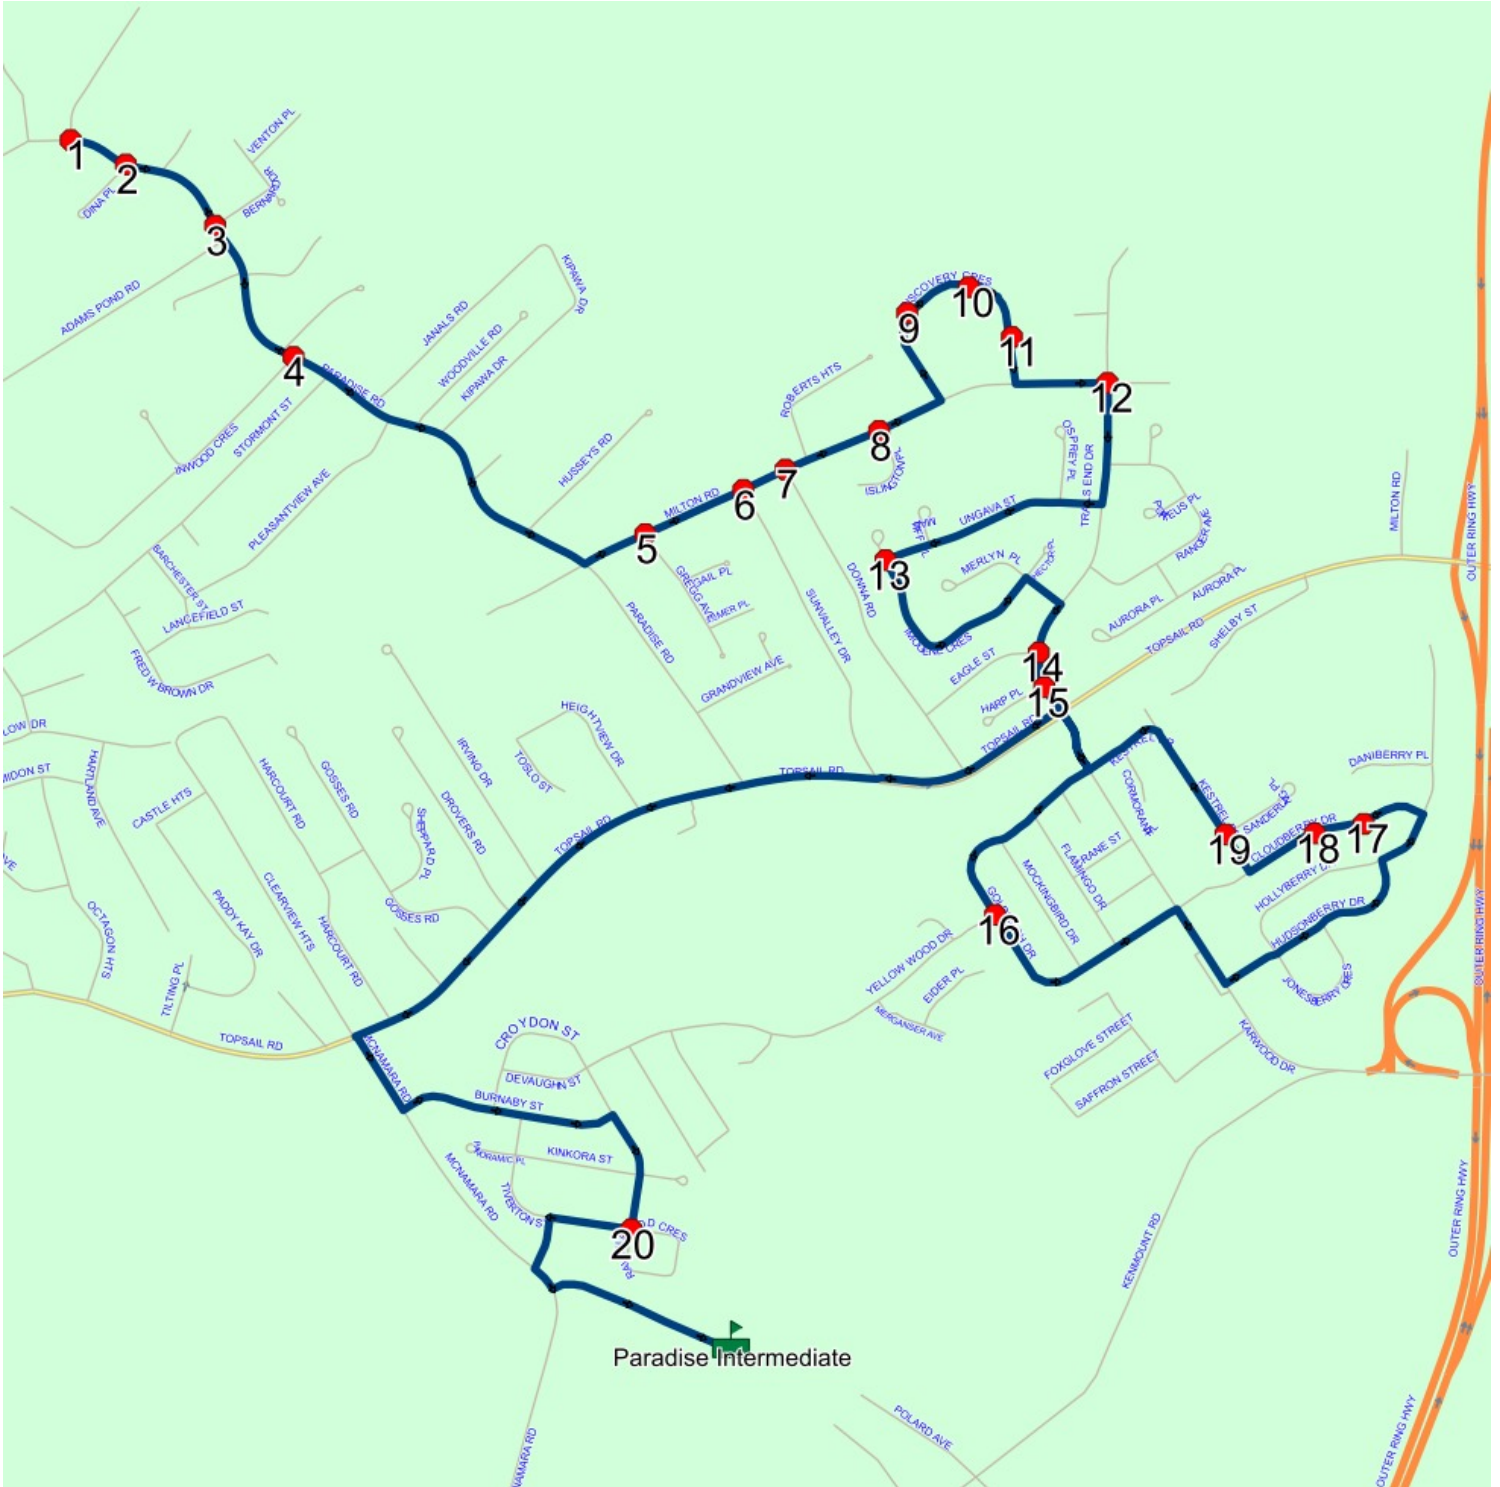

Route: 23-170-4 Run: 23-170-4 AM

Route: 23-170-4

Operator: Executive Taxi Ltd.

Vehicle: 23-170-4

Description:

Schools: Paradise Intermediate (611)

Run: 23-170-4 AM

Schools: Paradise Intermediate

: 2025-06-30

#	Arrival	Departure	Description
1	7:47 AM	7:48 AM	PARADISE RD & VIRDEN PL
2		7:48 AM	PARADISE RD & DINA PL
3	7:48 AM	7:49 AM	PARADISE RD & BERNARD DR
4	7:49 AM	7:50 AM	PARADISE RD & INWOOD CRES
5		7:53 AM	MILTON RD & GREGG AVE
6	7:53 AM	7:54 AM	MILTON RD & SUNVALLEY DR
7		7:54 AM	MILTON RD & DONNA RD
8	7:54 AM	7:55 AM	MILTON RD & ISLINGTON PL
9		7:56 AM	48 DISCOVERY CRES
10	7:56 AM	7:57 AM	21 DISCOVERY CRES; PARADISE; A1L
11		7:57 AM	14 DISCOVERY CRES
12	7:58 AM	7:59 AM	MILTON RD & TRAILS END DR
13		8:00 AM	UNGAVA ST; PARADISE & IMOGENE CRES; PARADISE
14		8:02 AM	TRAILS END DR & EAGLE ST
15		8:02 AM	TRAILS END DR & HARP PL
16		8:05 AM	GOLDFINCH DR; PARADISE & YELLOW WOOD DR; PARADISE
17	8:08 AM	8:09 AM	42 CLOUDBERRY DR
18	8:09 AM	8:10 AM	32 CLOUDBERRY DR (FIRE HYDRANT)
19	8:10 AM	8:11 AM	KESTREL DR & SANDERLING PL
20	8:16 AM	8:17 AM	CROYDON ST; PARADISE & TIVERTON ST; PARADISE
21	8:20 AM	8:22 AM	Paradise Intermediate

Route: 23-170-4 Run: 23-170-4 AM