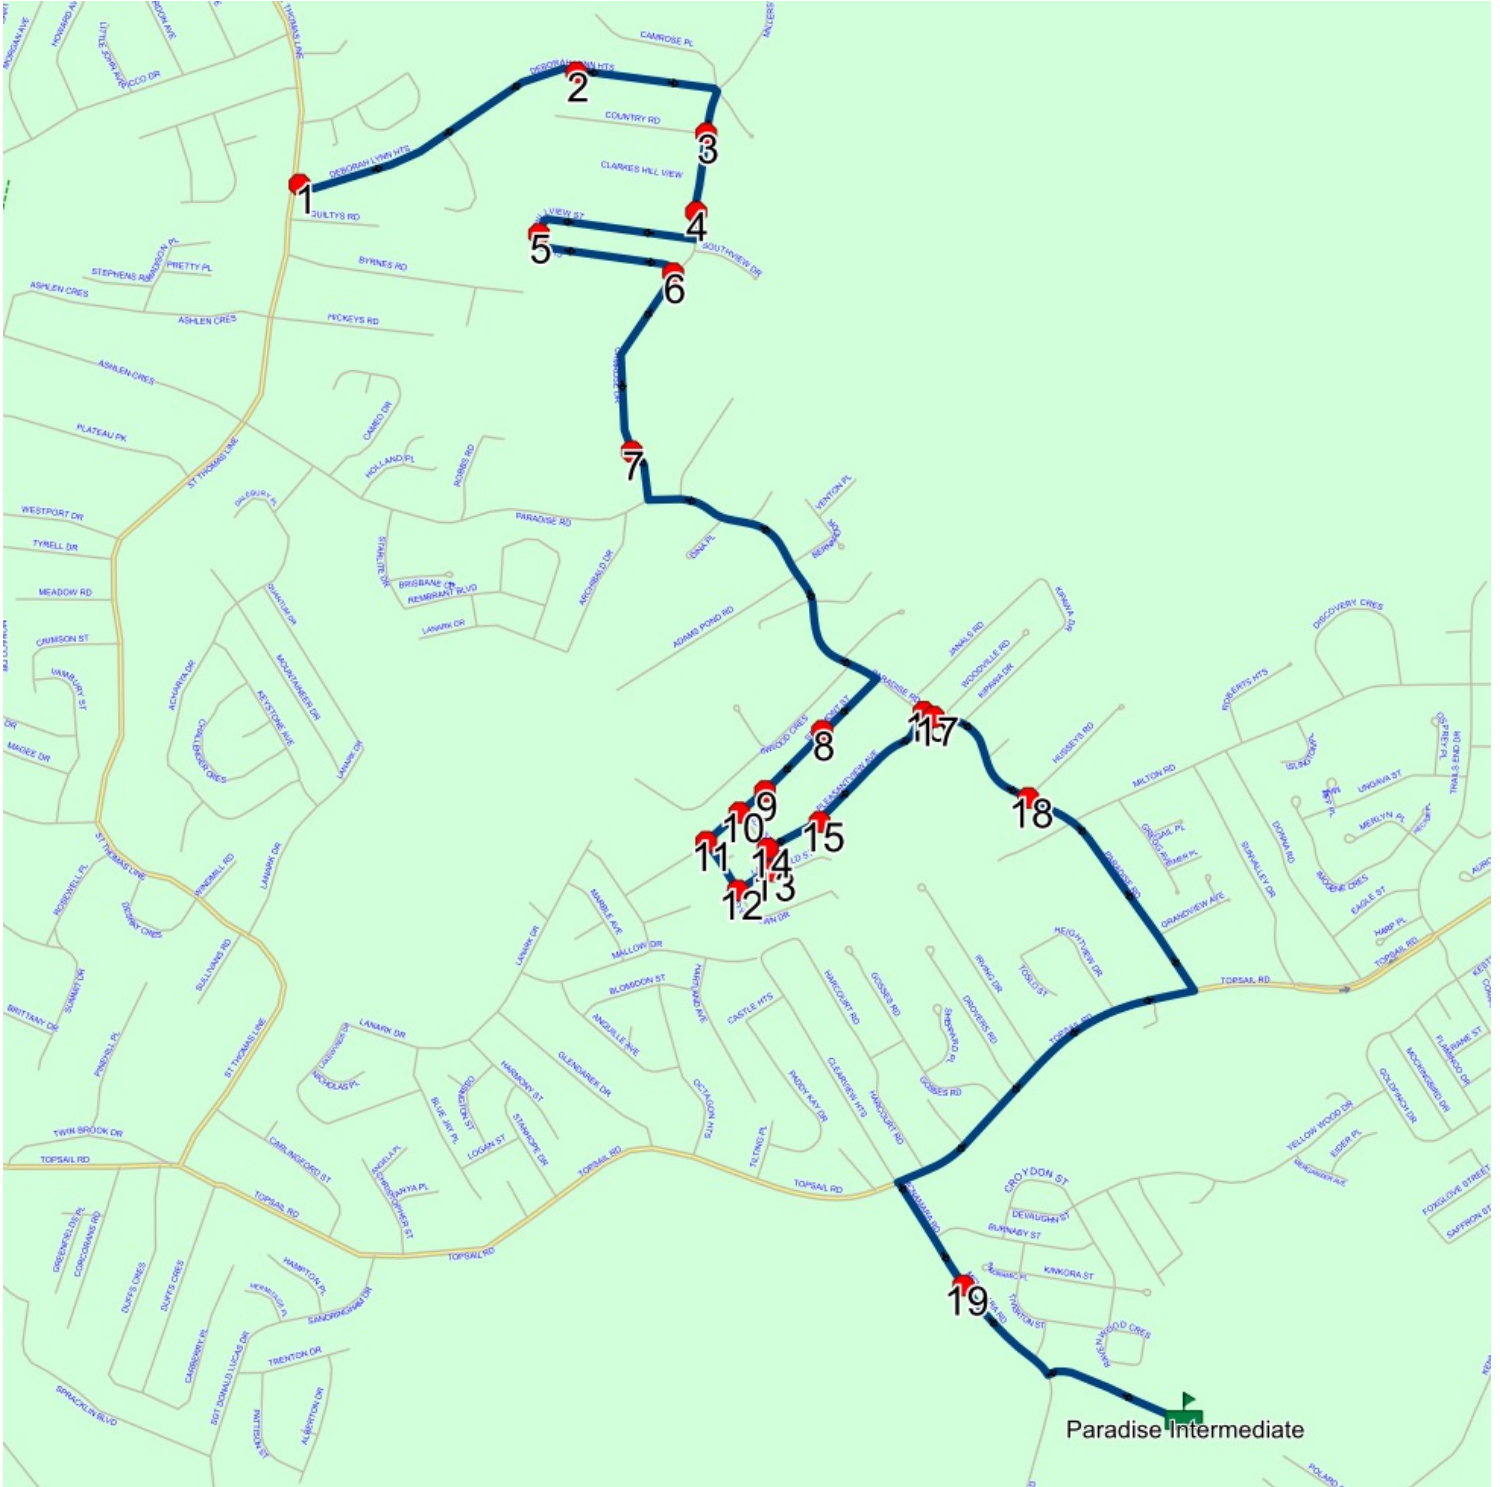

Route: 23-170-7 Run: 23-170-7 AM

Route: 23-170-7

Operator: Executive Taxi Ltd.

Vehicle: 23-170-7

Description:

Schools: Paradise Intermediate (611)

Run: 23-170-7 AM

Schools: Paradise Intermediate

: 2025-06-30

#	Arrival	Departure	Description
1		7:59 AM	MAILBOXES NEAR ST THOMAS LINE & DEBORAH LYNN HTS
2		8:00 AM	81 DEBORAH LYNN HTS
3		8:01 AM	CAMROSE DR & COUNTRY RD
4		8:01 AM	76 CAMROSE DR
5	8:02 AM	8:03 AM	50 CLARKES HILLVIEW ST
6	8:03 AM	8:04 AM	51 CAMROSE DR
7	8:04 AM	8:05 AM	11 CAMROSE DR
8		8:07 AM	22 STORMONT ST
9		8:08 AM	STORMONT ST & BERESFORD PL
10		8:08 AM	STORMONT ST & BARCHESTER ST
11	8:08 AM	8:09 AM	STORMONT ST & FRED W BROWN DR
12		8:10 AM	FRED W BROWN DR & LANCEFIELD ST
13		8:11 AM	LANCEFIELD ST & BARCHESTER ST
14		8:12 AM	BARCHESTER ST & PLEASANTVIEW AVE
15		8:13 AM	45 PLEASANTVIEW AVE
16		8:14 AM	PARADISE RD & PLEASANTVIEW AVE
17		8:14 AM	117 PARADISE RD
18		8:15 AM	PARADISE RD & HUSSEYS RD
19		8:18 AM	MCMAMARA RD TRAILWAY CROSSWALK
20	8:20 AM	8:22 AM	Paradise Intermediate

Route: 23-170-7 Run: 23-170-7 AM