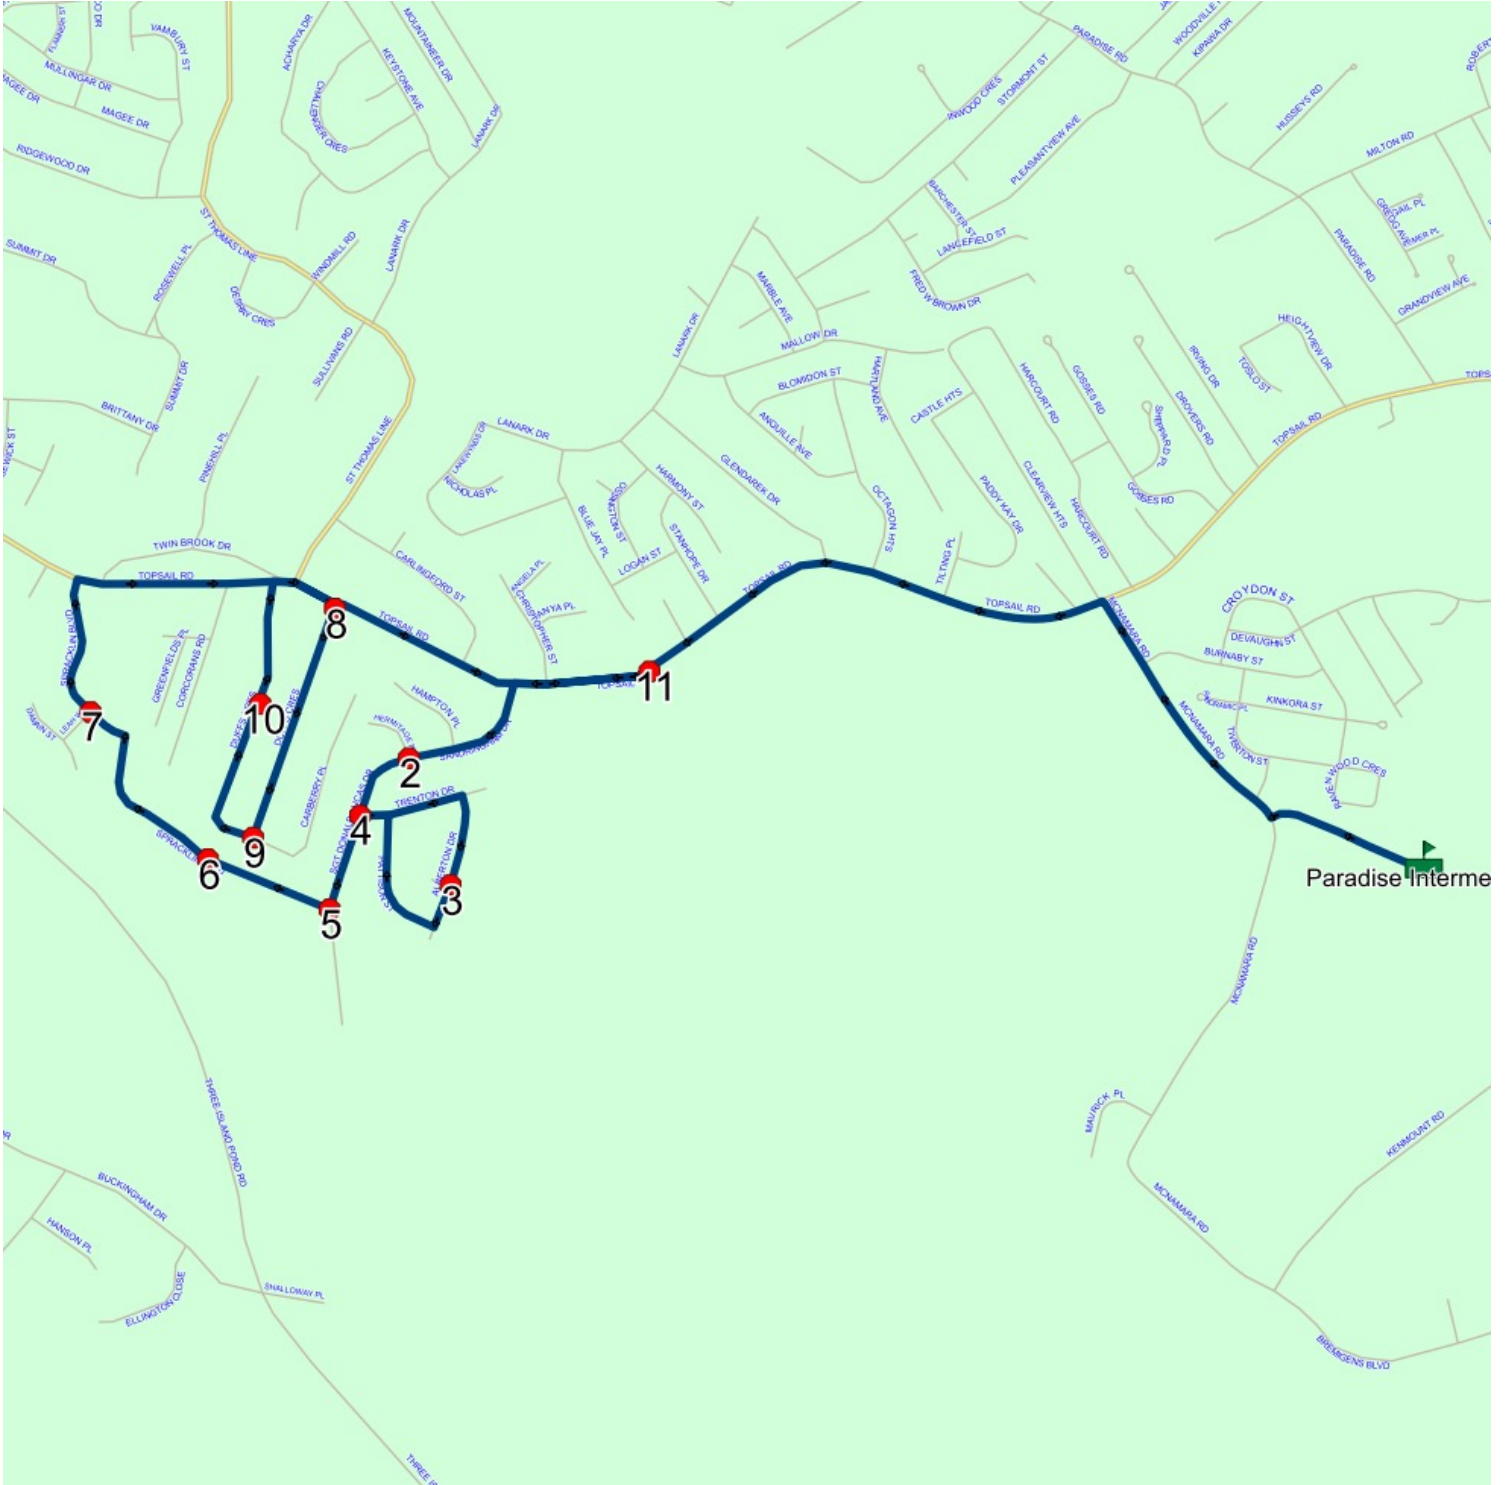

Route: 23-170-6 Run: 23-170-6 PM

Route: 23-170-6

Operator: Executive Taxi Ltd.

Vehicle: 23-170-6

Description:

Schools: Paradise Intermediate (611)

Run: 23-170-6 PM

Schools: Paradise Intermediate

: 2025-06-30

#	Arrival	Departure	Description
1	2:37 PM	2:40 PM	Paradise Intermediate
2	2:45 PM	2:46 PM	SGT DONALD LUCAS DR & HERMITAGE PL
3	2:47 PM	2:48 PM	ALBERTON DR; PARADISE & CANARY PL; PARADISE
4	2:49 PM	2:50 PM	SGT DONALD LUCAS DR & TRENTON DR
5	2:50 PM	2:51 PM	SGT DONALD LUCAS DR; PARADISE & SPRACKLIN BLVD; PARADISE
6	2:52 PM		SPRACKLIN BLVD & RYDER PL
7	2:53 PM	2:54 PM	SPRACKLIN BLVD & LEAH WAY
8	2:56 PM	2:57 PM	DUFFS CRES & TOPSAIL RD
9	2:57 PM	2:58 PM	DUFFS CRES & CARBERRY PL
10	2:58 PM	2:59 PM	100 DUFFS CRES
11	3:01 PM	3:02 PM	1721 TOPSAIL RD; PARADISE; A1L

Route: 23-170-6 Run: 23-170-6 PM