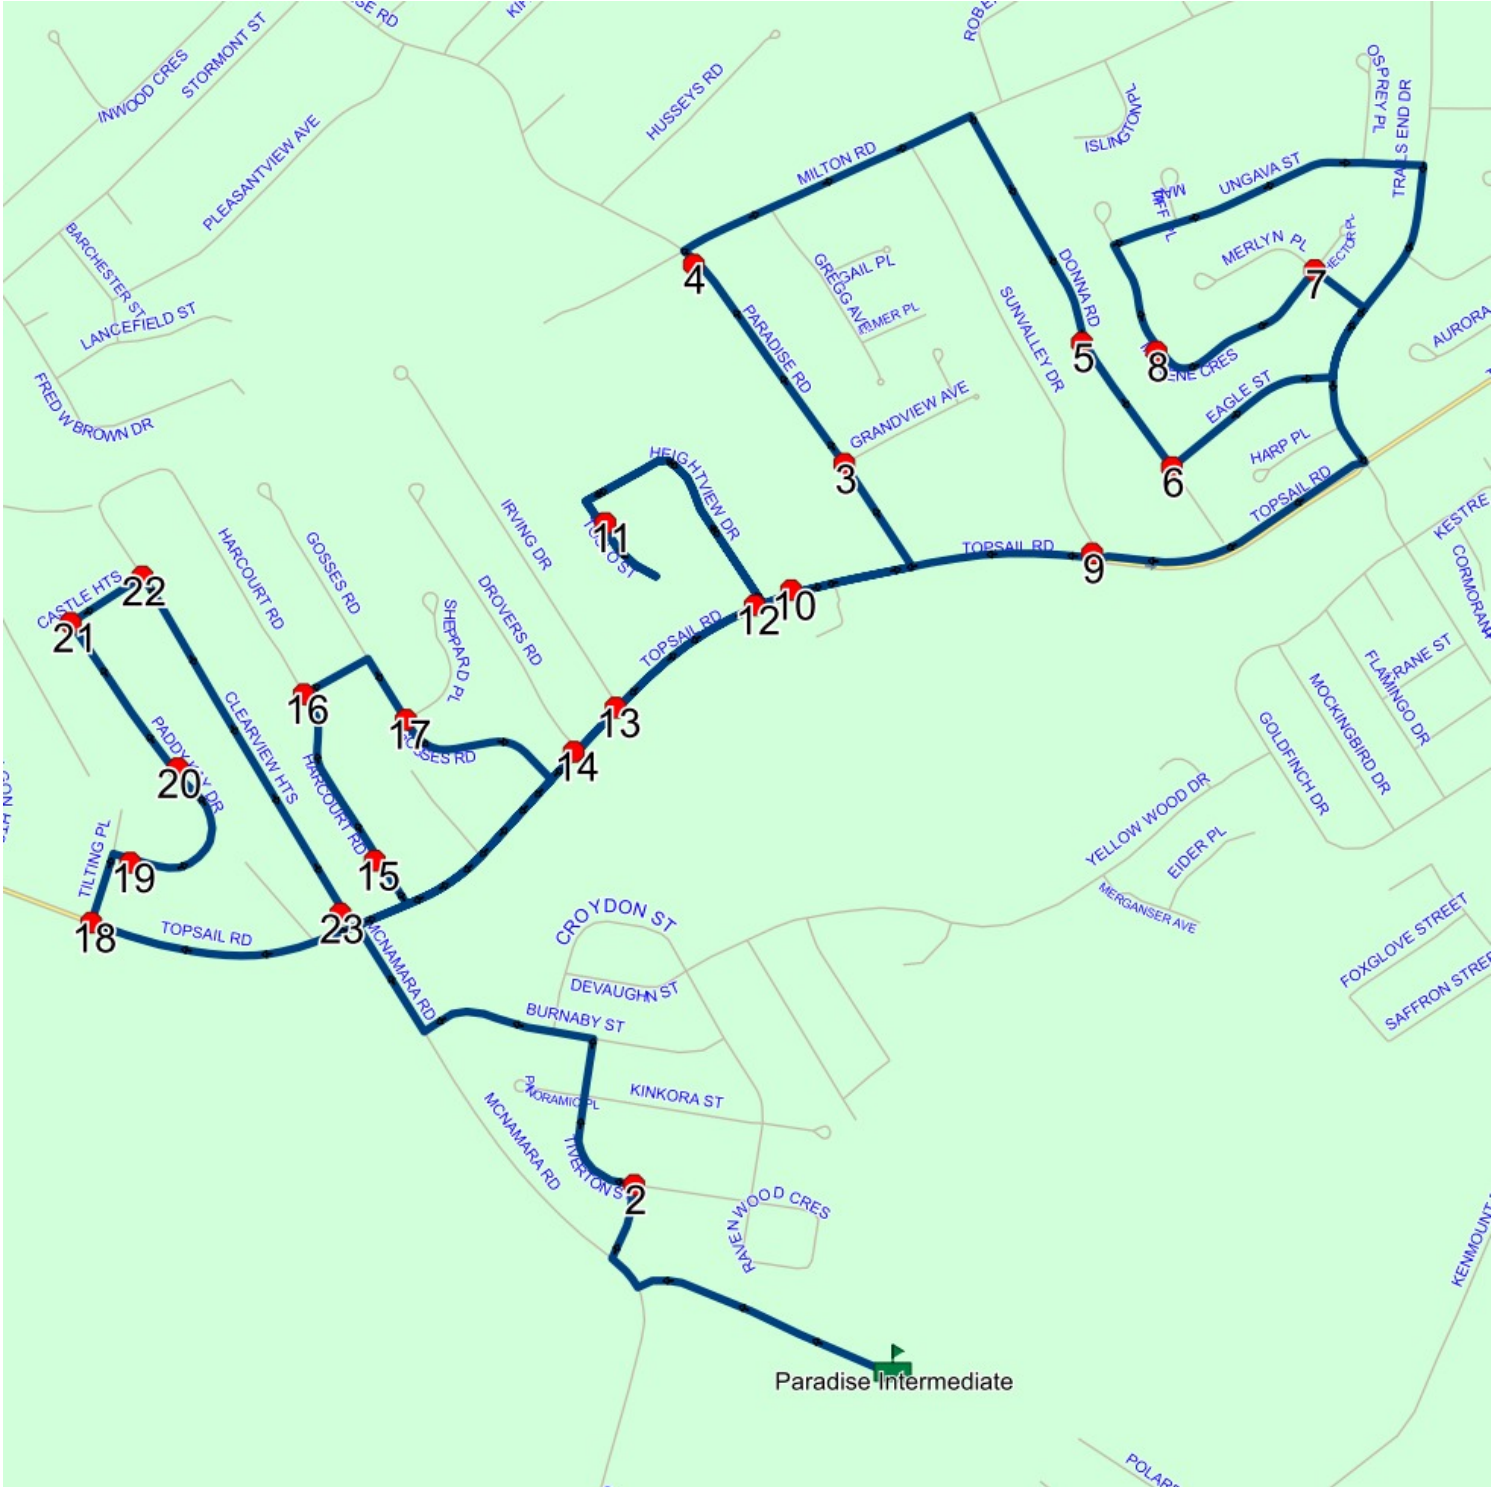

Route: 23-170-3 Run: 23-170-3 PM

Route: 23-170-3

Operator: Executive Taxi Ltd.

Vehicle: 23-170-3

Description:

Schools: Paradise Intermediate (611)

Run: 23-170-3 PM

Description:

Schools: Paradise Intermediate

: 2025-06-30

#	Arrival	Departure	Description	
1	2:25 PM	2:40 PM	Paradise Intermediate	: 2026-06-30
2	2:41 PM	2:42 PM	TIVERTON ST; PARADISE & TIPPERARY ST; PARADISE	
3	2:46 PM	2:47 PM	PARADISE RD; PARADISE & GRANDVIEW AVE; PARADISE	
4	2:47 PM	2:48 PM	61 PARADISE RD	
5	2:49 PM	2:50 PM	23 DONNA RD; PARADISE; A1L	
6	2:50 PM	2:51 PM	DONNA RD; PARADISE & EAGLE ST; PARADISE	
7	2:53 PM		IMOGENE CRES & MERLYN PL	
8	2:54 PM	2:55 PM	33 IMOGENE CRES	
9	2:57 PM	2:58 PM	SUNVALLEY DR; PARADISE & TOPSAIL RD; PARADISE	
10	2:58 PM		1520 TOPSAIL RD	
11	2:59 PM	3:00 PM	27 TOSLO ST	
12	3:04 PM		TOPSAIL RD & HEIGHTVIEW DR	
13	3:05 PM		TOPSAIL RD & IRVING DR	
14	3:05 PM		TOPSAIL RD & DROVERS RD	
15	3:06 PM		7 HARCOURT RD; PARADISE; A1L	
16	3:06 PM	3:07 PM	GOSES RD; PARADISE & HARCOURT RD; PARADISE	Effective: 2025-01-29
17	3:08 PM		SHEPPARD PL & GOSES RD	
18	3:09 PM	3:10 PM	TOPSAIL RD; PARADISE & TILTING PL; PARADISE	
19	3:11 PM		3 PADDY KAY DR; PARADISE; A1L	: 2026-06-30
20	3:11 PM	3:12 PM	31 PADDY KAY DR (FIRE HYDRANT)	
21	3:12 PM	3:13 PM	PADDY KAY DR; PARADISE & CASTLE HTS; PARADISE (MAILBOXES)	
22	3:13 PM	3:14 PM	CLEARVIEW HTS & CASTLE HTS	
23	3:15 PM		3 CLEARVIEW HTS; PARADISE; A1L	

Route: 23-170-3 Run: 23-170-3 PM