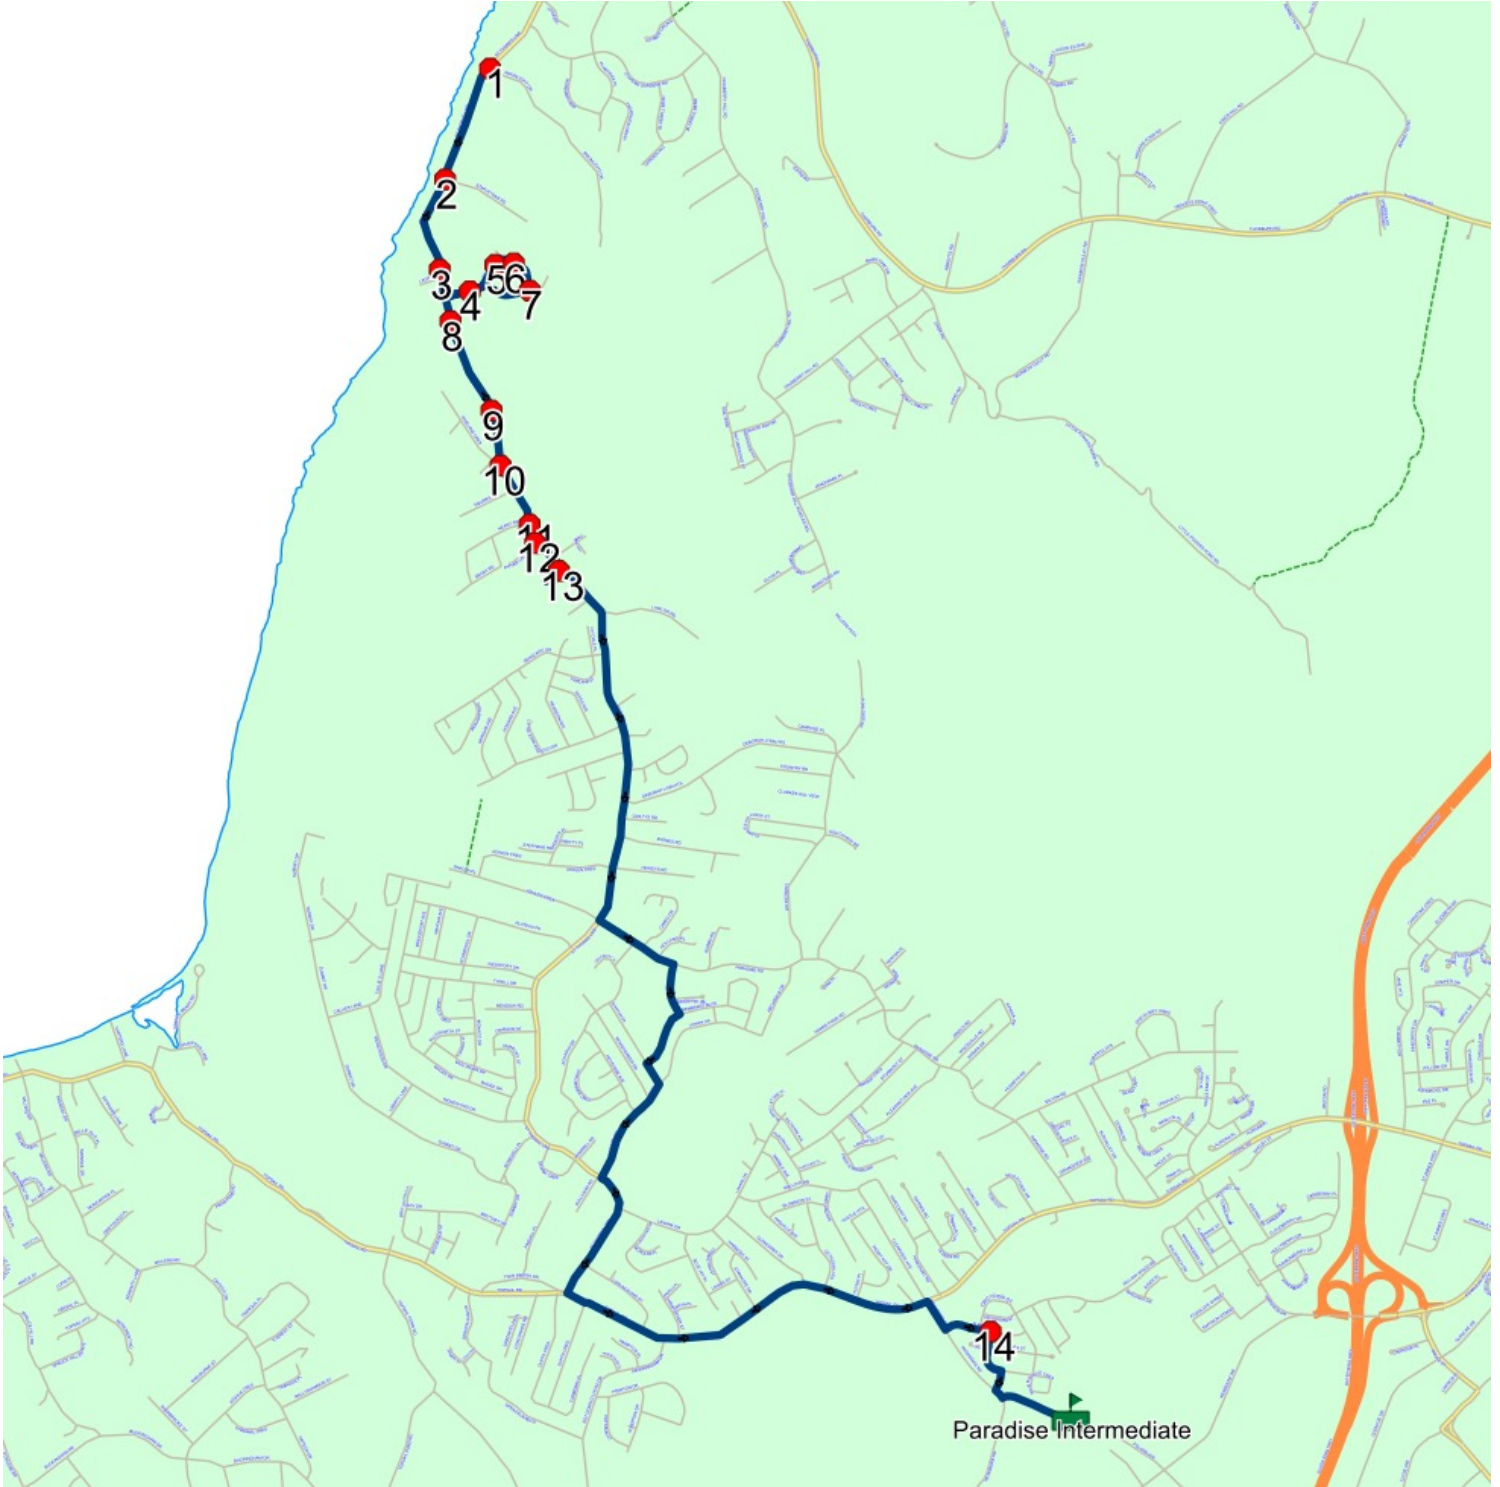

Route: 23-170-9 Run: 23-170-9 AM

Route: 23-170-9

Operator: Executive Taxi Ltd.

Capacity: 70

Vehicle: 23-170-9

Description:

Schools: Paradise Intermediate (611)

Run: 23-170-9 AM

Description:

Riders: 62   Stops: 15   Start Time: 7:51 AM   End Time: 8:35 AM (44 min)   Distance: 10.91 km

Schools: Paradise Intermediate

: 2025-06-30

#	Arrival	Departure	Description	Effective	Stop Ld	Run Ld
1		7:51 AM	ST THOMAS LINE; PARADISE & MOONLIGHT DR; PARADISE	Effective: 2025-03-19	0	0
2	7:51 AM	7:52 AM	ST THOMAS LINE & STAPLETONS RD	: 2025-06-30	9	9
3		7:53 AM	597 ST THOMAS LINE		2	11
4	7:54 AM	7:55 AM	12 ATLANTICA DR		13	24
5		7:55 AM	32 ATLANTICA DR		4	28
6	7:55 AM	7:56 AM	ATLANTICA DR & NIAGARA PL		5	33
7	7:56 AM	7:57 AM	ATLANTICA DR & LEGEND DR		6	39
8		7:59 AM	551 ST THOMAS LINE		0	39
9		7:59 AM	507 ST THOMAS LINE		0	39
10	7:59 AM	8:00 AM	ST THOMAS LINE & WHELANS CRES		3	42
11		8:01 AM	ST THOMAS LINE; PARADISE & NEARY RD; PARADISE		4	46
12	8:01 AM	8:02 AM	ST THOMAS LINE & FATHER LACEY PL		1	47
13	8:05 AM	8:06 AM	6 BEATRIX PL		8	55
14		8:17 AM	BURNABY ST; PARADISE & TIVERTON ST; PARADISE		7	62
15	8:20 AM	8:35 AM	Paradise Intermediate		62	0

Total: 10.91 km   7:51 AM - 8:35 AM 44 min

Route: 23-170-9 Run: 23-170-9 AM