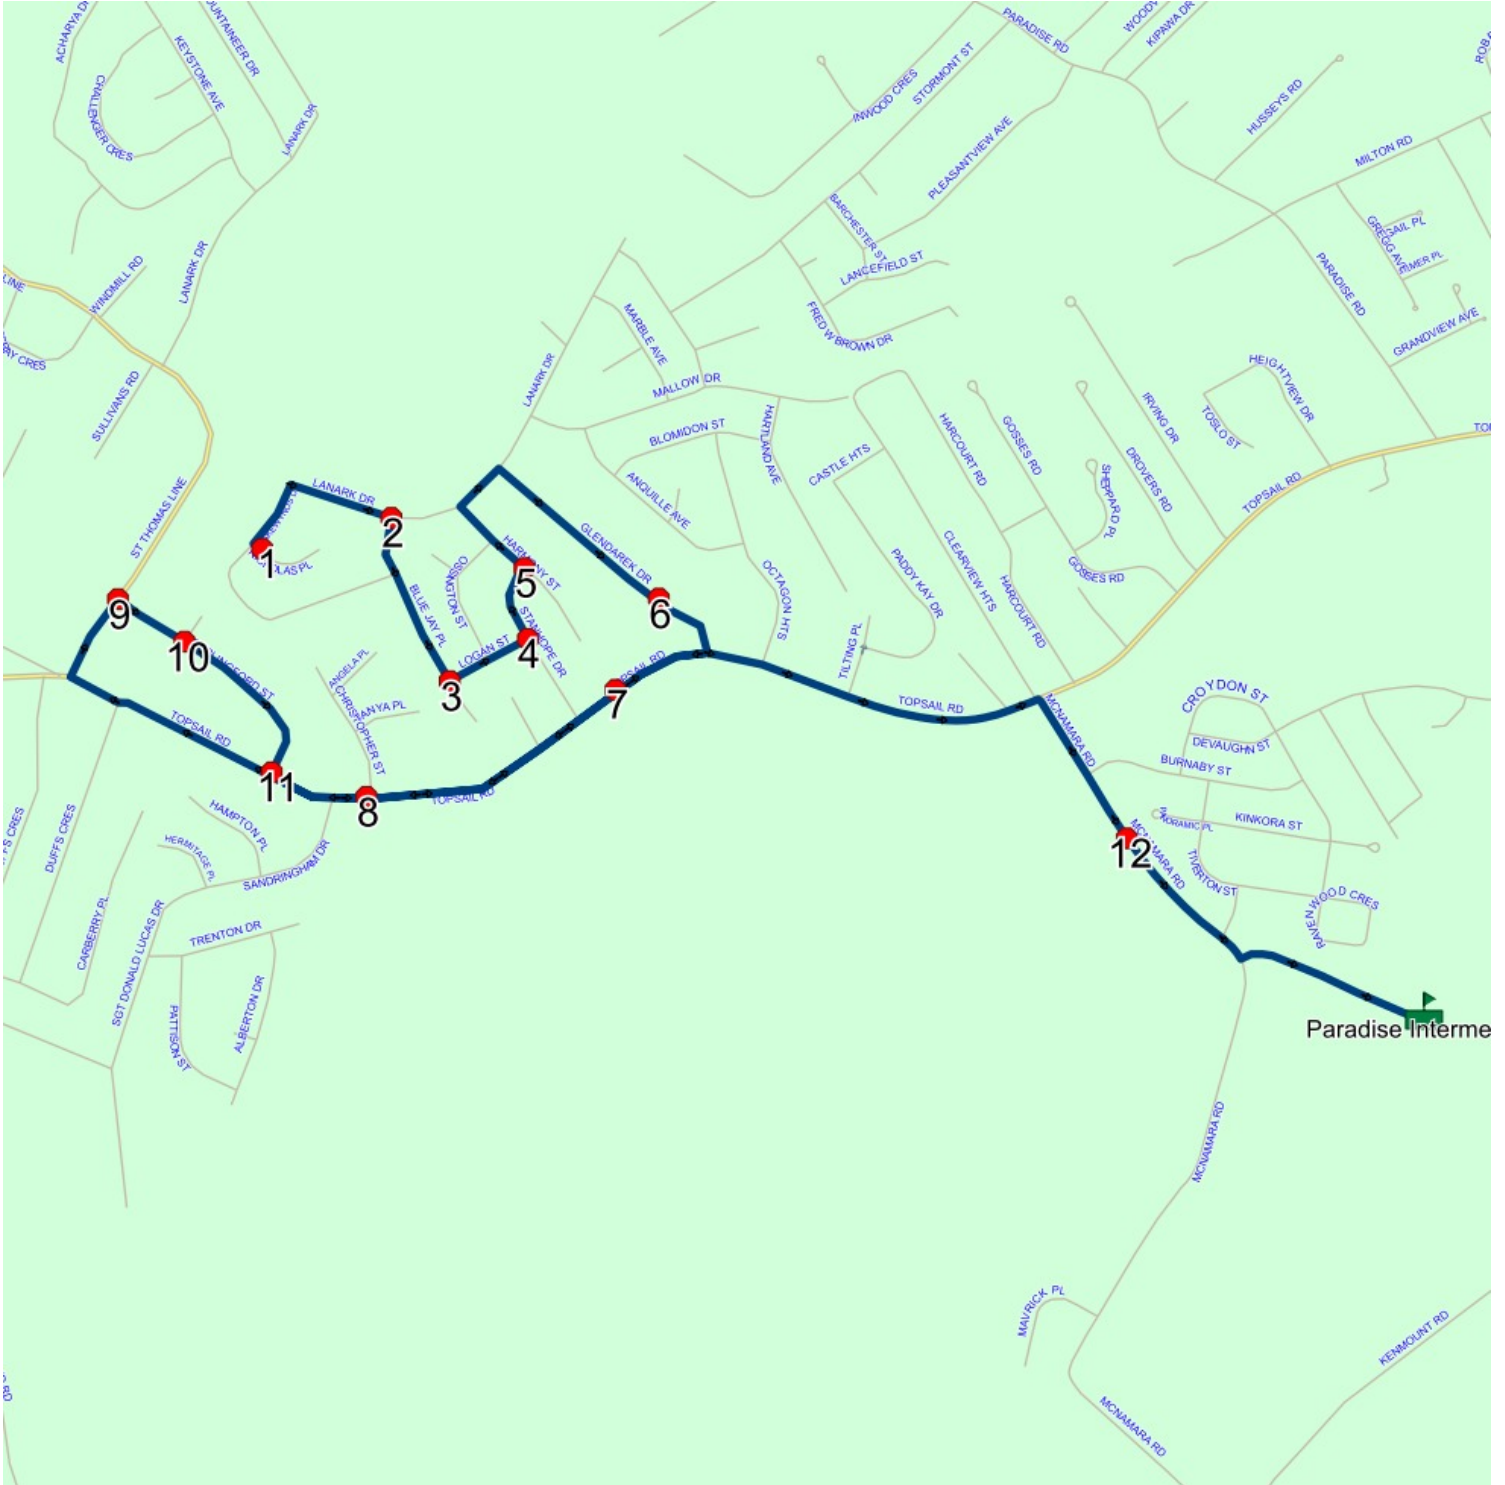

Route: 17-130-3 Run: 17-130-3 AM

Route: 17-130-3

Operator: Executive Taxi Ltd.

Vehicle: 17-130-3

Description:

Schools: Paradise Intermediate (611)

Run: 17-130-3 AM

Schools: Paradise Intermediate

: 2024-06-30

#	Arrival	Departure	Description
1	8:01 AM	8:02 AM	3 NICHOLAS PL
2	8:03 AM	8:04 AM	LANARK DR & BLUE JAY PL
3	8:04 AM	8:05 AM	BLUE JAY PL & LOGAN ST
4	8:06 AM	8:07 AM	STANHOPE DR & LOGAN ST
5	8:07 AM	8:08 AM	STANHOPE DR & HARMONY ST
6		8:10 AM	30 GLENDAREK DR
7		8:11 AM	1700 TOPSAIL RD; PARADISE; A1L
8		8:12 AM	TOPSAIL RD & CHRISTOPHER ST
9	8:13 AM	8:14 AM	CARLINGFORD ST & ST THOMAS LINE
10	8:14 AM	8:15 AM	CARLINGFORD ST & CALLAGHAN PL
11		8:15 AM	CARLINGFORD ST & TOPSAIL RD
12		8:18 AM	MCNAMARA RD TRAILWAY CROSSWALK
13	8:20 AM	8:35 AM	Paradise Intermediate

Route: 17-130-3 Run: 17-130-3 AM