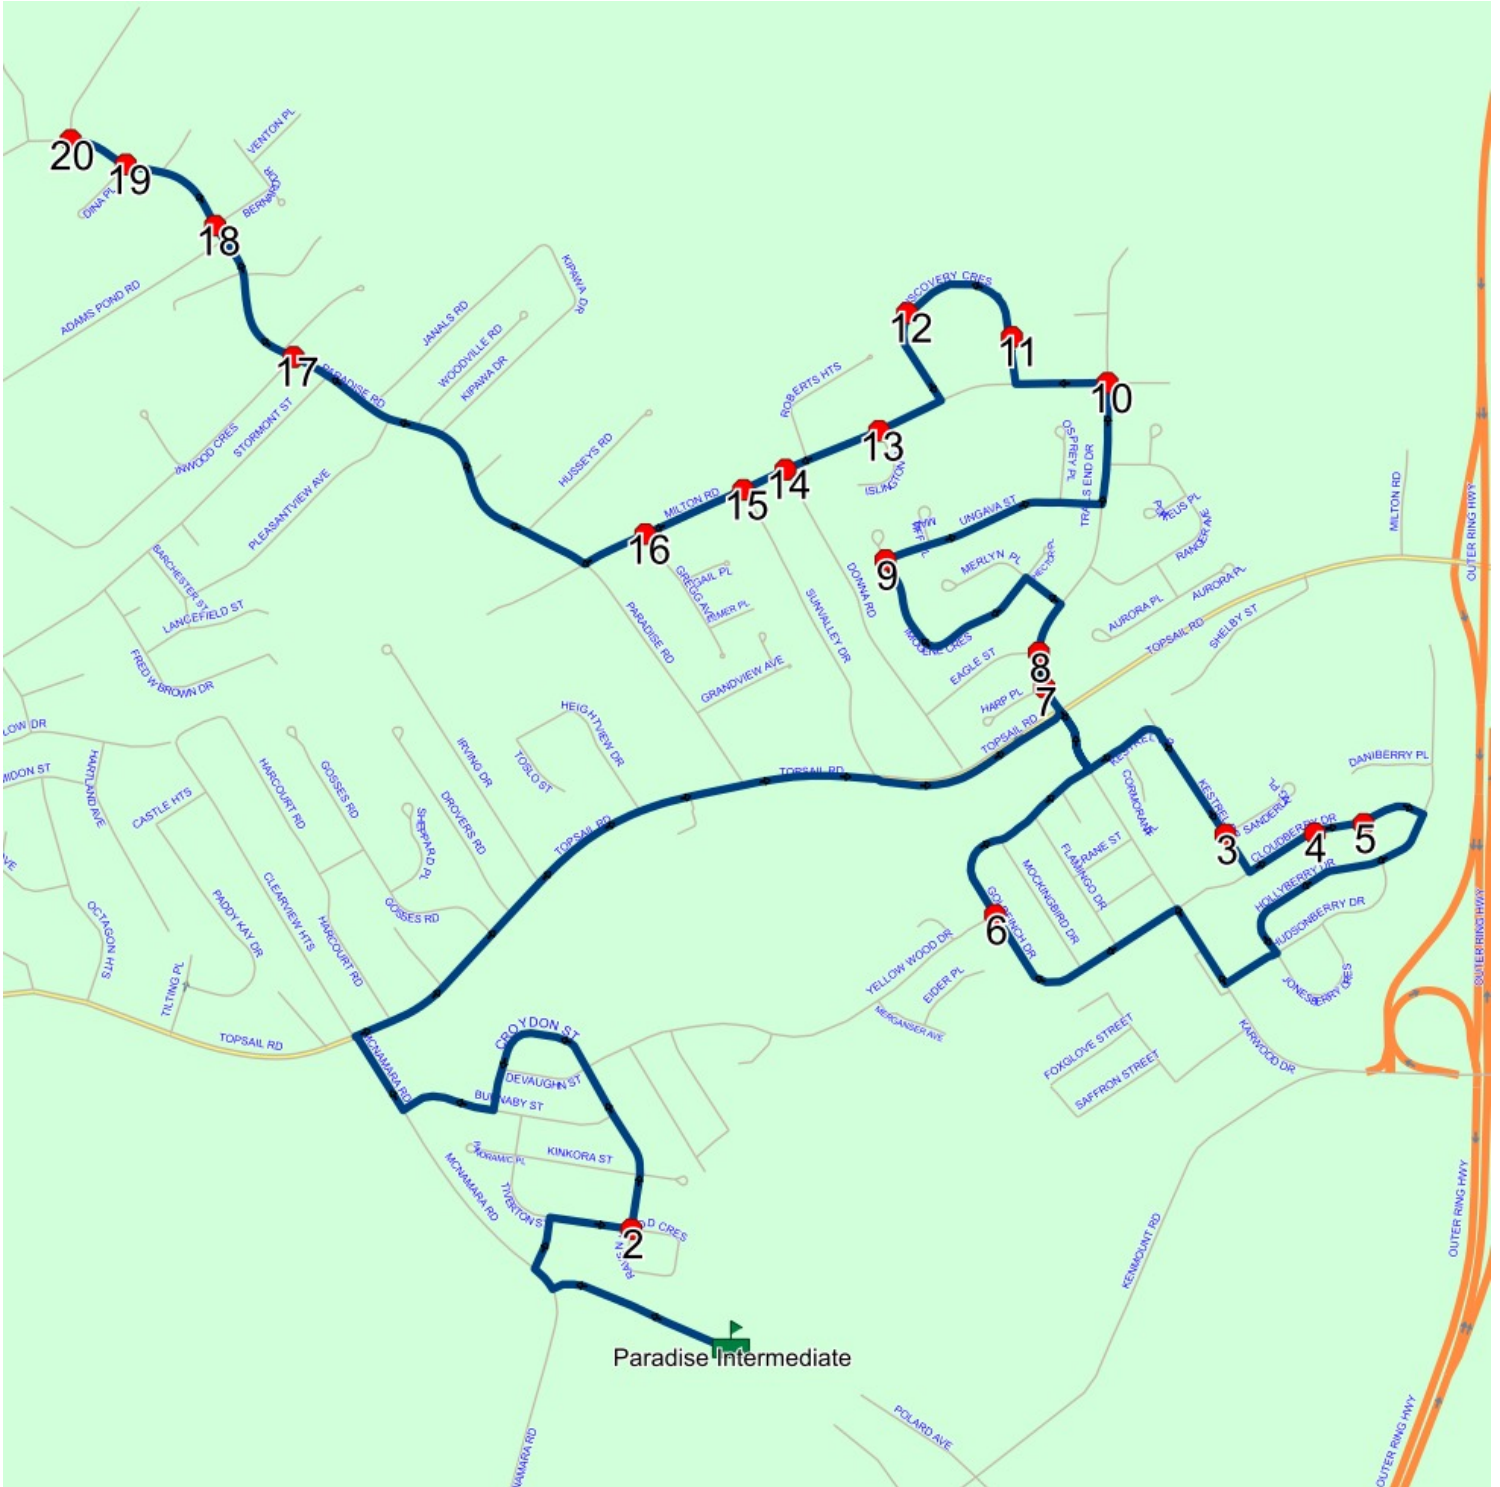

Route: 23-170-4 Run: 23-170-4 PM

Route: 23-170-4

Operator: Executive Taxi Ltd.

Vehicle: 23-170-4

Description:

Schools: Paradise Intermediate (611)

Run: 23-170-4 PM

Schools: Paradise Intermediate

: 2025-06-30

#	Arrival	Departure	Description
1	2:37 PM	2:40 PM	Paradise Intermediate
2	2:42 PM	2:43 PM	CROYDON ST; PARADISE & TIVERTON ST; PARADISE
3	2:49 PM		KESTREL DR & SANDERLING PL
4	2:50 PM	2:51 PM	32 CLOUDBERRY DR (FIRE HYDRANT)
5	2:51 PM	2:52 PM	42 CLOUDBERRY DR
6	2:55 PM		GOLDFINCH DR; PARADISE & YELLOW WOOD DR; PARADISE
7	2:56 PM		TRAILS END DR & HARP PL
8	2:56 PM		TRAILS END DR & EAGLE ST
9	2:58 PM		UNGAVA ST; PARADISE & IMOGENE CRES; PARADISE
10	3:00 PM		MILTON RD & TRAILS END DR
11	3:01 PM	3:02 PM	14 DISCOVERY CRES
12	3:02 PM	3:03 PM	48 DISCOVERY CRES
13	3:03 PM	3:04 PM	MILTON RD & ISLINGTON PL
14	3:04 PM	3:05 PM	MILTON RD & DONNA RD
15	3:05 PM		MILTON RD & SUNVALLEY DR
16	3:06 PM		MILTON RD & GREGG AVE
17	3:07 PM	3:08 PM	PARADISE RD & INWOOD CRES
18	3:08 PM	3:09 PM	PARADISE RD & BERNARD DR
19	3:09 PM	3:10 PM	PARADISE RD & DINA PL
20	3:10 PM		PARADISE RD & VIRDEN PL

Route: 23-170-4 Run: 23-170-4 PM