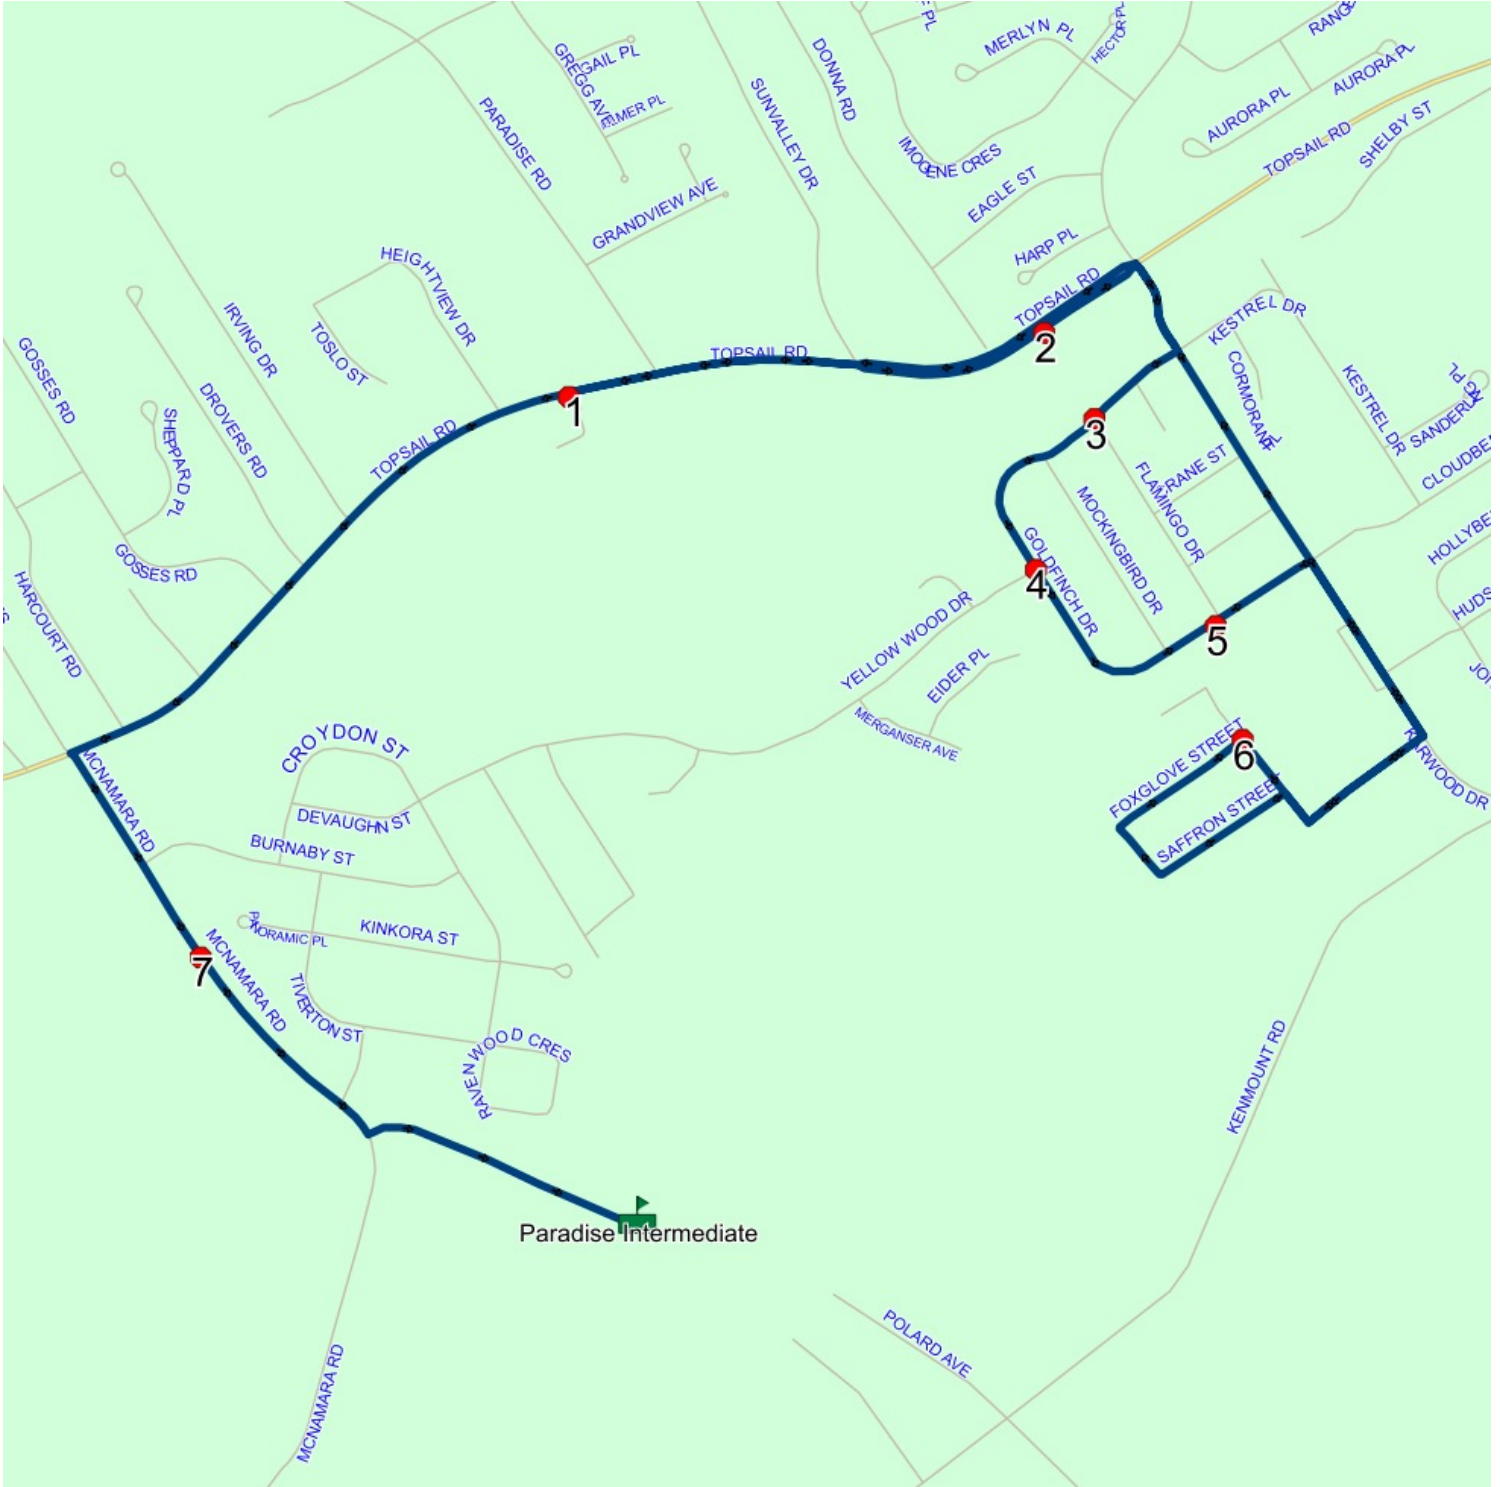

Route: 15-040-1 Run: 15-040-1 AM

Route: 15-040-1 Operator: Dave Gulliver Cabs Ltd.

Vehicle: 15-040-1

Description:

Schools: Paradise Intermediate (611)

Run: 15-040-1 AM

Schools: Paradise Intermediate

: 2024-06-30

#	Arrival	Departure	Description
1		8:03 AM	1541 TOPSAIL RD; PARADISE; A1L
2		8:04 AM	1461 TOPSAIL RD
3	8:05 AM	8:06 AM	GOLDFINCH DR & FLAMINGO DR (NORTH)
4	8:06 AM	8:07 AM	GOLDFINCH DR & YELLOW WOOD DR
5		8:08 AM	88 GOLDFINCH DR
6	8:11 AM	8:12 AM	SILVER BIRCH CRES & FOXGLOVE STREET
7		8:18 AM	MCNAMARA RD TRAILWAY CROSSWALK
8	8:20 AM	8:22 AM	Paradise Intermediate

Route: 15-040-1 Run: 15-040-1 AM