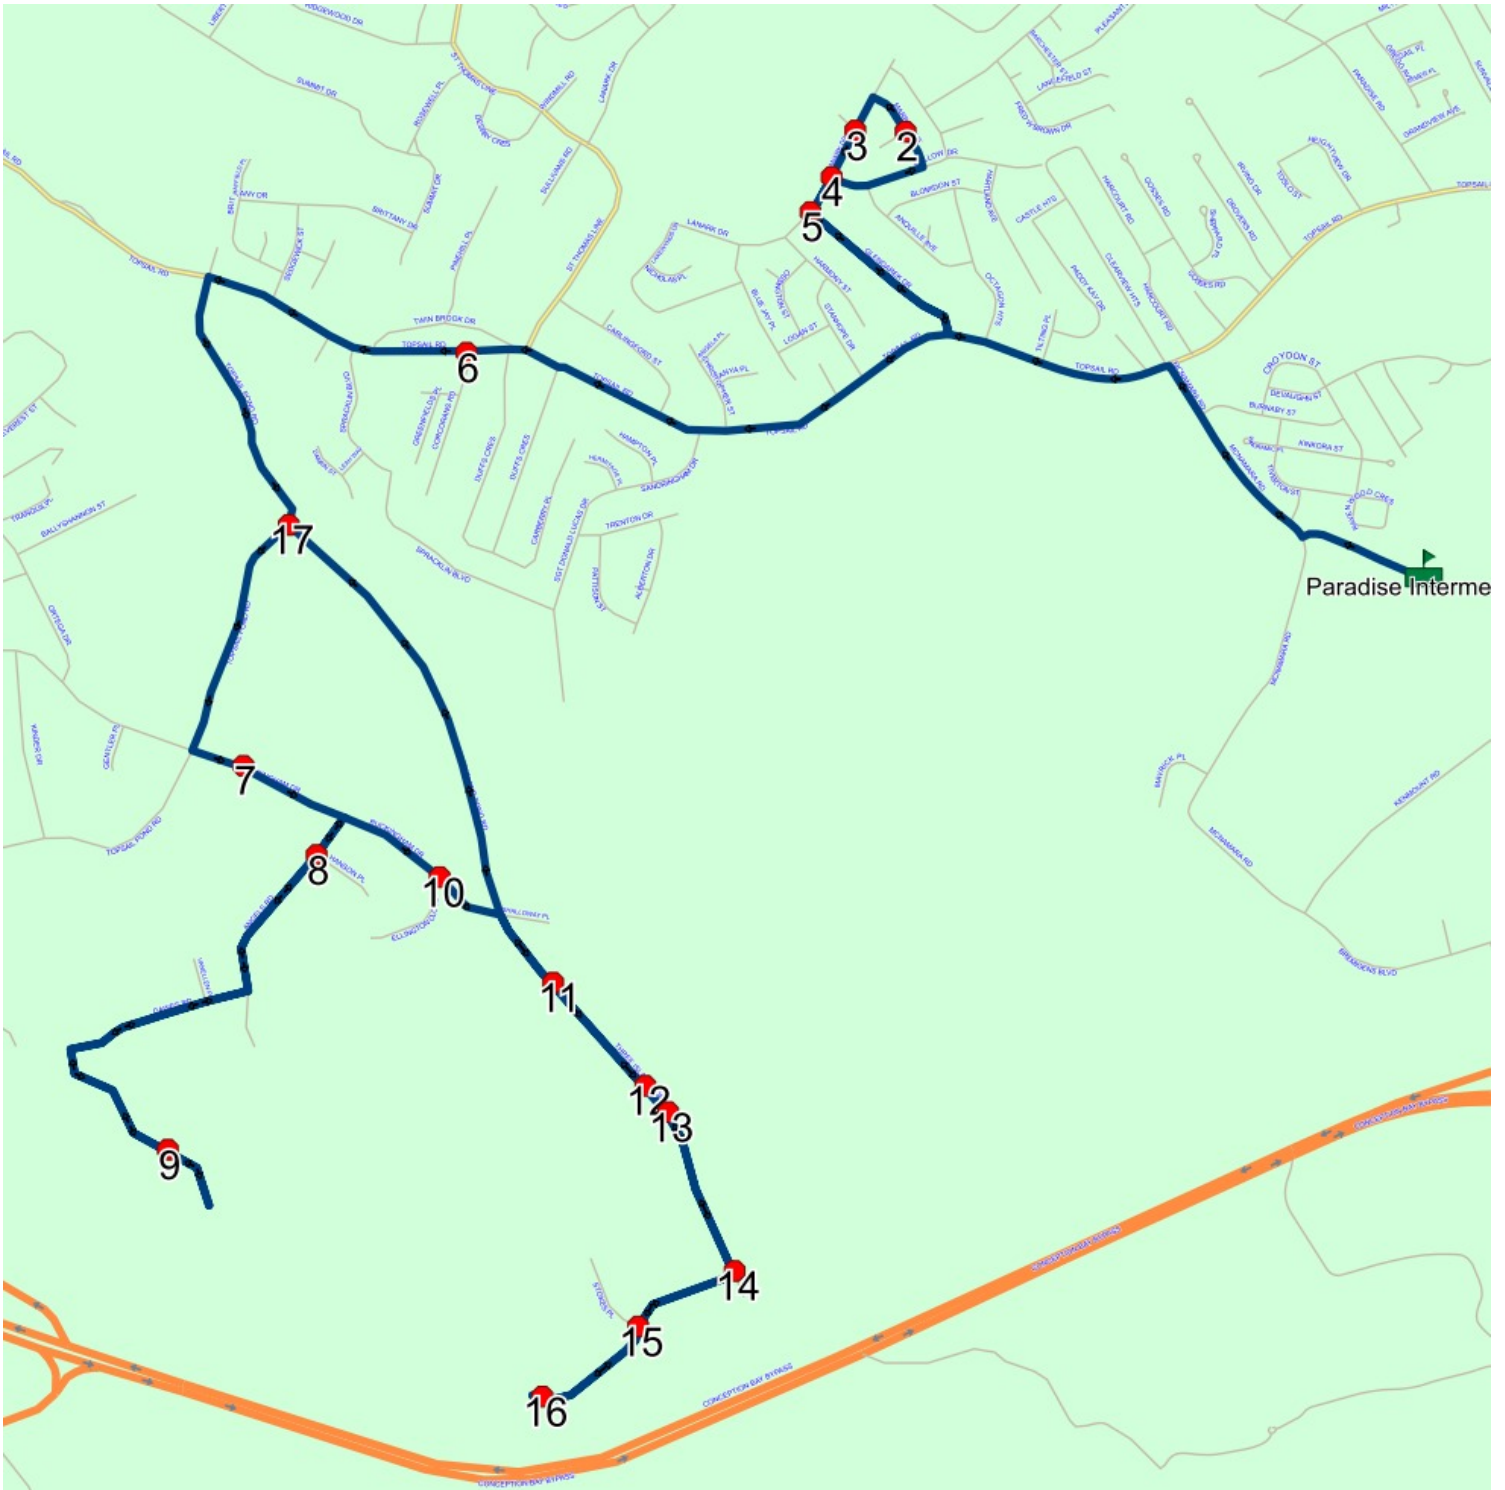

Route: 23-170-2 Run: 23-170-2 PM

Route: 23-170-2

Operator: Executive Taxi Ltd.

Vehicle: 23-170-2

Description:

Schools: Paradise Intermediate (611)

Run: 23-170-2 PM

Schools: Paradise Intermediate

: 2025-06-30

#	Arrival	Departure	Description
1	2:25 PM	2:40 PM	Paradise Intermediate : 2026-06-30
2	2:45 PM	2:46 PM	MARBLE AVE & MT SAWYER PL
3	2:47 PM	2:48 PM	LANARK DR & MT SYLVESTER PL
4	2:48 PM	2:49 PM	LANARK DR & MALLOW DR
5	2:49 PM		GLENDAREK DR & LANARK DR
6	2:53 PM	2:54 PM	TOPSAIL RD & CORCORANS RD
7	2:58 PM		267 BUCKINGHAM DR
8	2:58 PM	2:59 PM	ANGELS RD & HANSON PL
9	3:01 PM	3:02 PM	43 BALSAMWOOD RD; PARADISE
10	3:08 PM	3:09 PM	BUCKINGHAM DR & ELLINGTON CLOSE
11	3:10 PM		179 THREE ISLAND POND RD
12	3:11 PM		219 THREE ISLAND POND RD : 2026-06-30
13	3:11 PM	3:12 PM	229 THREE ISLAND POND RD
14	3:12 PM	3:13 PM	279 THREE ISLAND POND RD
15	3:13 PM	3:14 PM	THREE ISLAND POND RD; PARADISE & STOKES PL; PARADISE
16	3:15 PM		378 THREE ISLAND POND RD
17	3:22 PM	3:23 PM	TOPSAIL POND RD; PARADISE & THREE ISLAND POND RD; PARADISE

Route: 23-170-2 Run: 23-170-2 PM