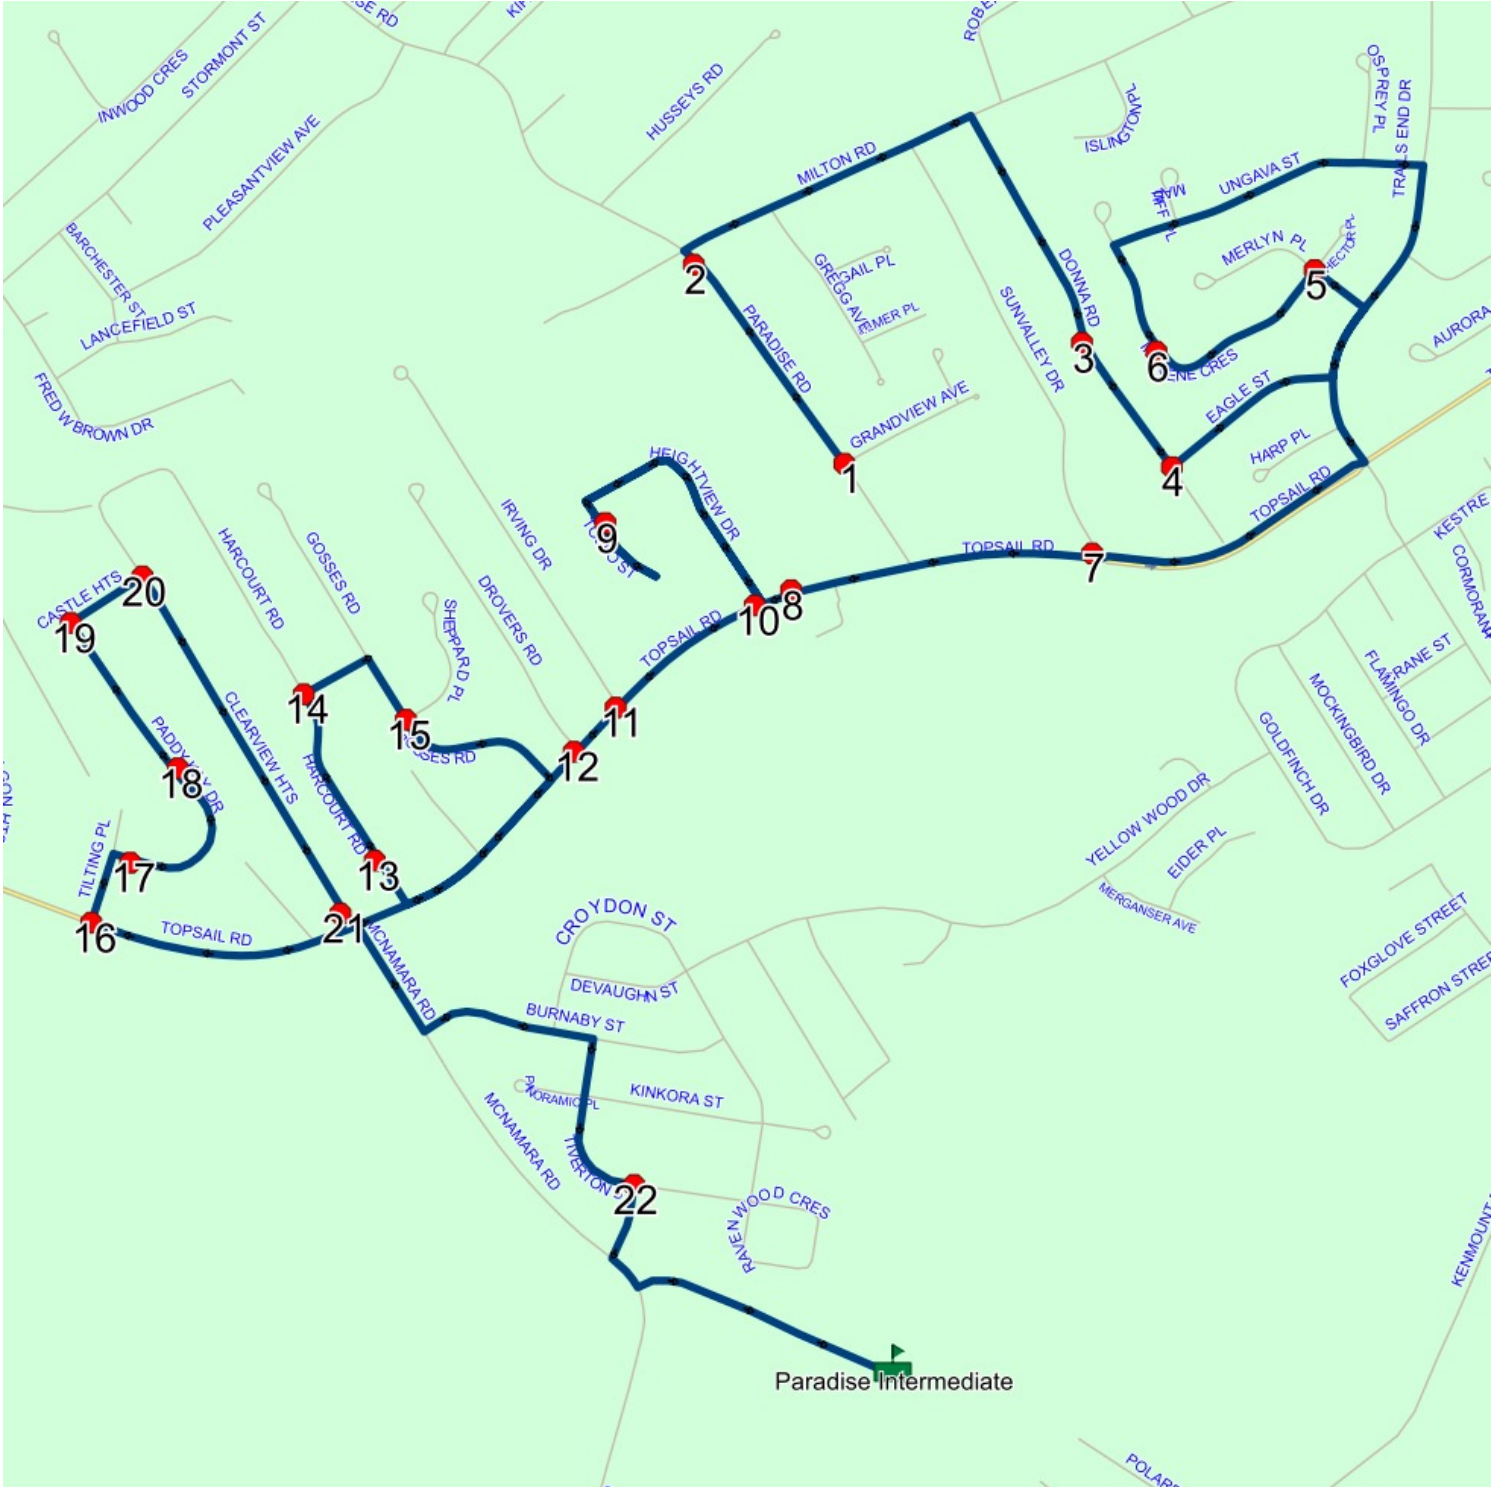

Route: 23-170-3 Run: 23-170-3 AM

Route: 23-170-3

Operator: Executive Taxi Ltd.

Vehicle: 23-170-3

Description:

Schools: Paradise Intermediate (611)

Run: 23-170-3 AM

Description:

Schools: Paradise Intermediate

: 2025-06-30

#	Arrival	Departure	Description
1	7:48 AM	7:49 AM	PARADISE RD; PARADISE & GRANDVIEW AVE; PARADISE
2	7:49 AM	7:50 AM	61 PARADISE RD
3		7:51 AM	23 DONNA RD; PARADISE; A1L
4		7:52 AM	DONNA RD; PARADISE & EAGLE ST; PARADISE
5	7:54 AM	7:55 AM	IMOGENE CRES & MERLYN PL
6		7:56 AM	33 IMOGENE CRES
7		8:00 AM	SUNVALLEY DR; PARADISE & TOPSAIL RD; PARADISE
8		8:00 AM	1520 TOPSAIL RD
9	8:04 AM	8:05 AM	27 TOSLO ST
10		8:06 AM	TOPSAIL RD & HEIGHTVIEW DR
11	8:06 AM	8:07 AM	TOPSAIL RD & IRVING DR
12		8:07 AM	TOPSAIL RD & DROVERS RD
13		8:08 AM	7 HARCOURT RD; PARADISE; A1L
14		8:08 AM	GOSES RD; PARADISE & HARCOURT RD; PARADISE Effective: 2025-01-29
15	8:09 AM	8:10 AM	SHEPPARD PL & GOSES RD
16		8:11 AM	TOPSAIL RD; PARADISE & TILTING PL; PARADISE
17		8:12 AM	3 PADDY KAY DR; PARADISE; A1L : 2026-06-30
18	8:12 AM	8:13 AM	31 PADDY KAY DR (FIRE HYDRANT)
19	8:13 AM	8:14 AM	PADDY KAY DR; PARADISE & CASTLE HTS; PARADISE (MAILBOXES)
20		8:14 AM	CLEARVIEW HTS & CASTLE HTS
21	8:15 AM	8:16 AM	3 CLEARVIEW HTS; PARADISE; A1L
22	8:17 AM	8:18 AM	TIVERTON ST; PARADISE & TIPPERARY ST; PARADISE
23	8:20 AM	8:35 AM	Paradise Intermediate : 2026-06-30

Route: 23-170-3 Run: 23-170-3 AM