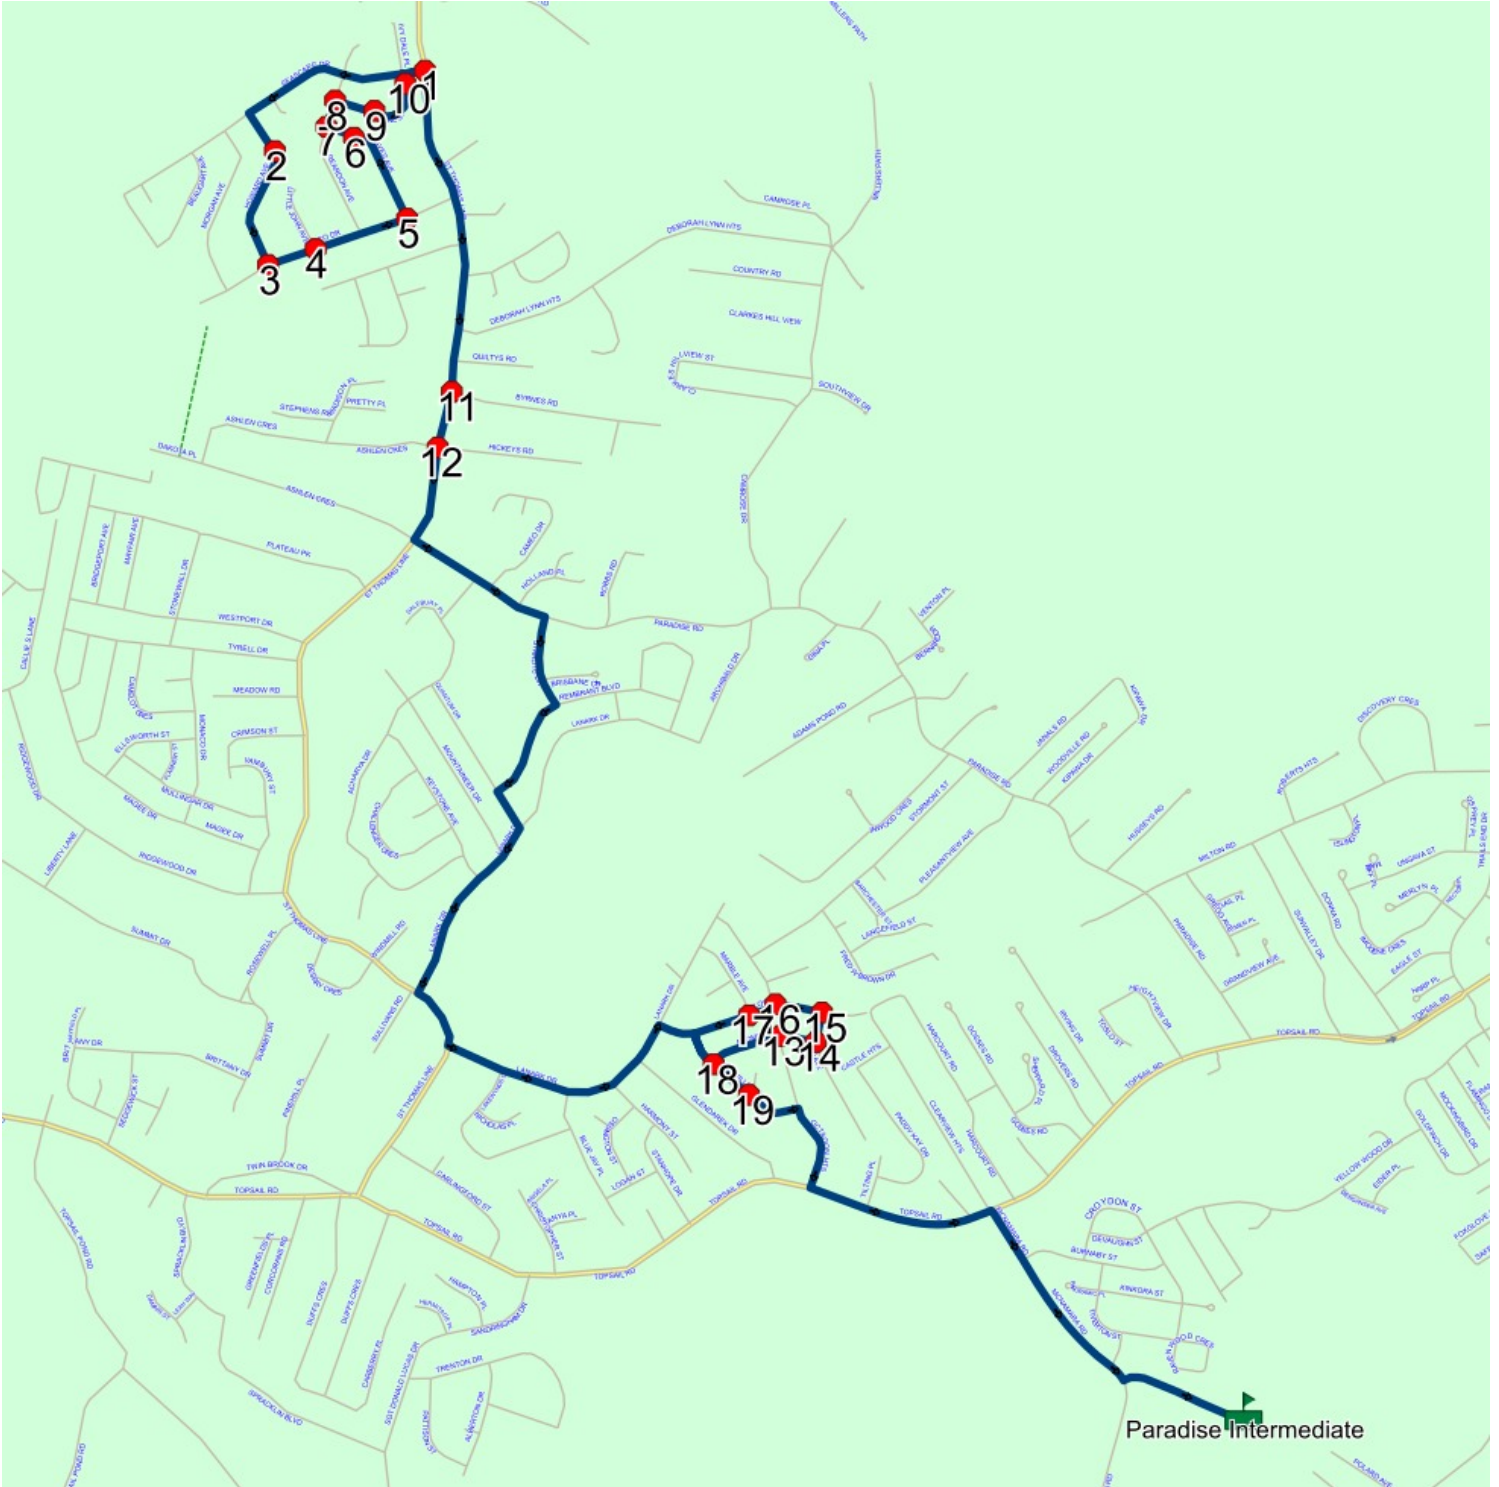

Route: 23-170-1 Run: 23-170-1 AM

Route: 23-170-1

Operator: Executive Taxi Ltd.

Vehicle: 23-170-1

Description:

Schools: Paradise Intermediate (611)

Run: 23-170-1 AM

Description:

Schools: Paradise Intermediate

: 2025-06-30

#	Arrival	Departure	Description
1		7:51 AM	ST THOMAS LINE & SEASCAPE DR
2		7:53 AM	35 HOWARD AVE; PARADISE; A1L : 2026-06-30
3	7:53 AM	7:54 AM	PICCO DR & HOWARD AVE
4		7:55 AM	PICCO DR & LITTLE JOHN AVE
5	7:55 AM	7:56 AM	PICCO DR & HAYES AVE
6		7:57 AM	32 HAYES AVE
7	7:57 AM	7:58 AM	REARDON AVE & HAYES AVE
8	7:58 AM	7:59 AM	REARDON AVE & FAIRLANE ST
9		7:59 AM	16 FAIRLANE ST
10		8:00 AM	3 FAIRLANE ST
11		8:02 AM	ST THOMAS LINE & BYRNES RD
12		8:02 AM	ST THOMAS LINE; PARADISE & HICKEYS RD; PARADISE
13		8:10 AM	OCTAGON HTS & BLOMIDON ST
14	8:10 AM	8:11 AM	BLOMIDON ST & HARTLAND AVE
15	8:11 AM	8:12 AM	HARTLAND AVE & MALLOW DR
16	8:12 AM	8:13 AM	138 MALLOW DR
17	8:13 AM	8:14 AM	MARBLE AVE & MALLOW DR
18	8:14 AM	8:15 AM	BLOMIDON ST & ANQUILLE AVE
19	8:15 AM	8:16 AM	ANQUILLE AVE & MT GREGORY PL
20	8:20 AM	8:22 AM	Paradise Intermediate

Route: 23-170-1 Run: 23-170-1 AM