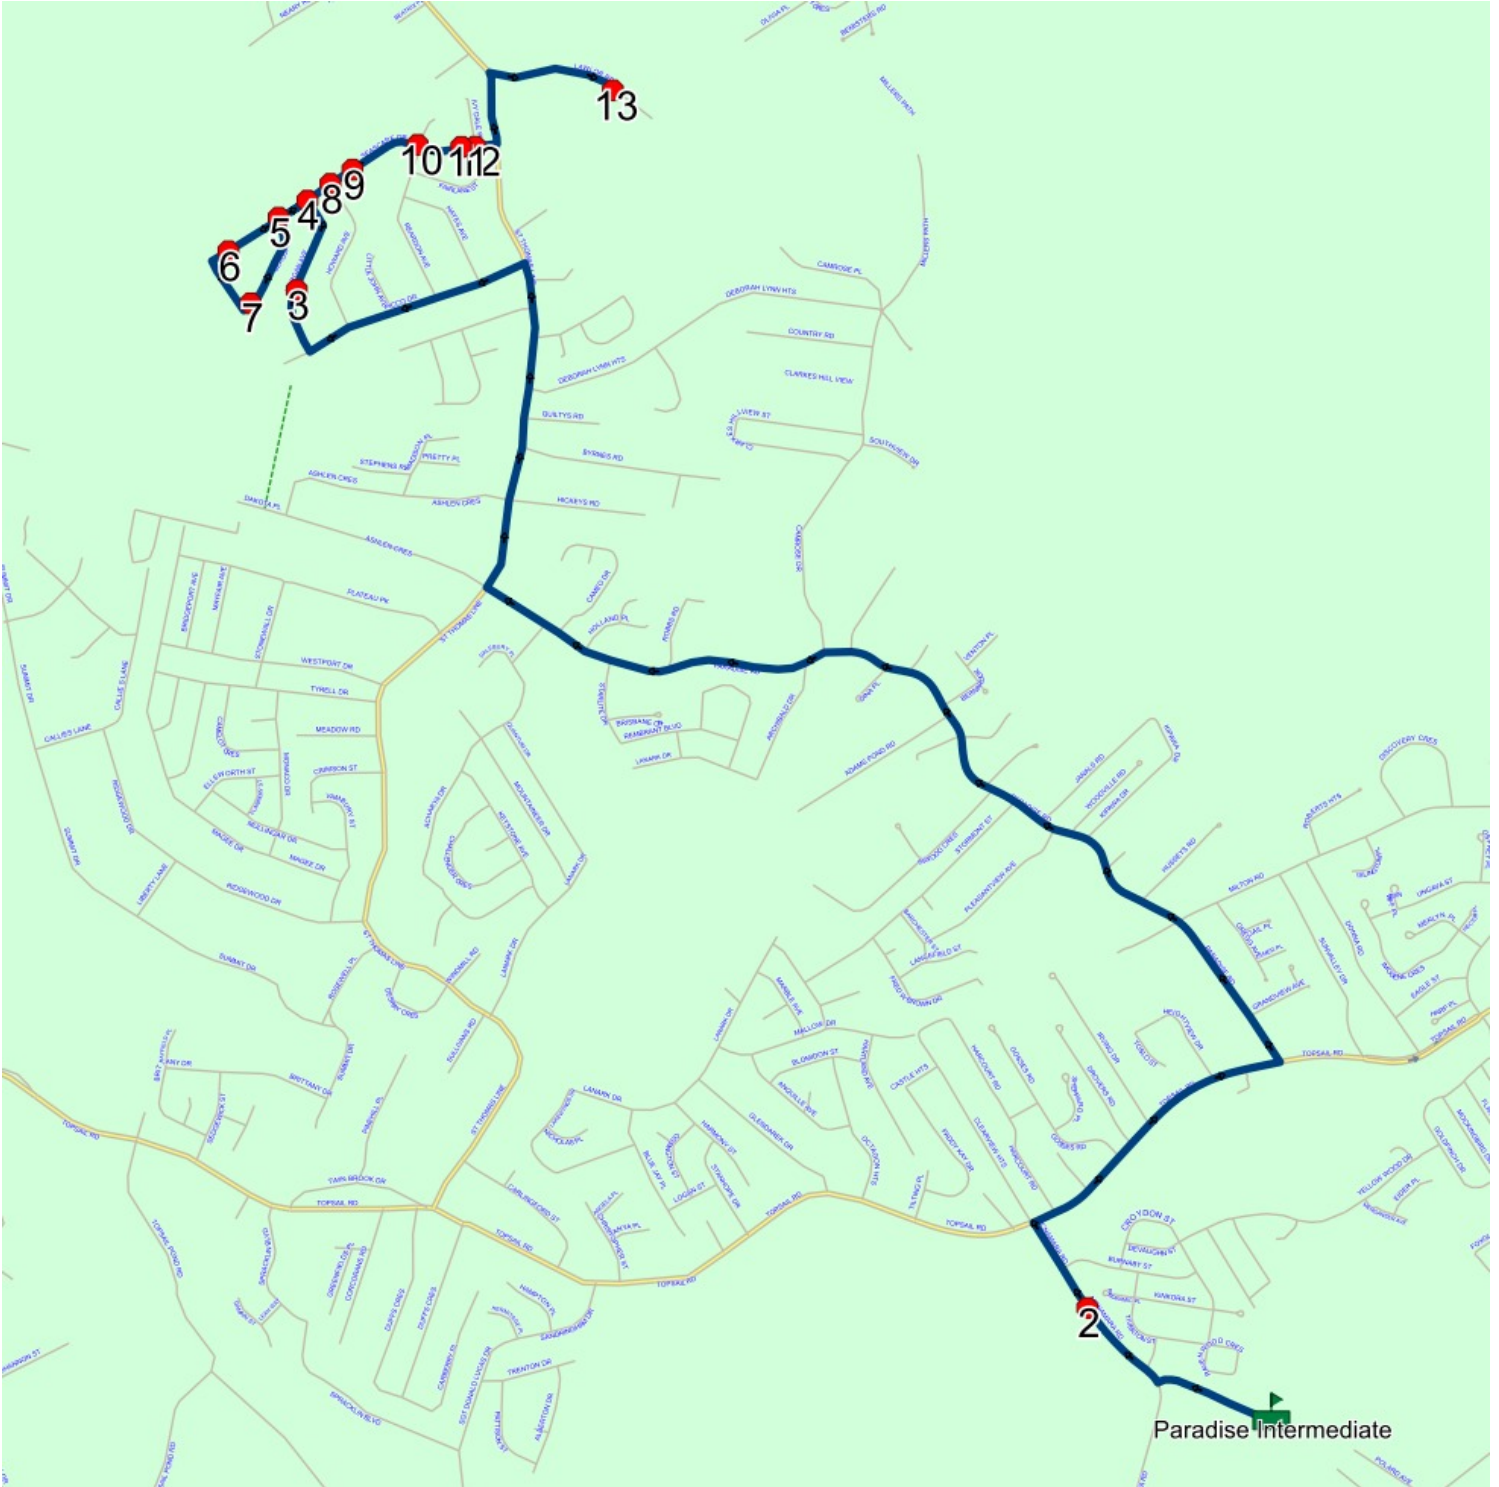

Route: 23-170-5 Run: 23-170-5 PM

Route: 23-170-5

Operator: Executive Taxi Ltd.

Vehicle: 23-170-5

Description:

Schools: Paradise Intermediate (611)

Run: 23-170-5 PM

Schools: Paradise Intermediate

: 2024-06-30

#	Arrival	Departure	Description
1	2:25 PM	2:40 PM	Paradise Intermediate
2	2:41 PM		MCNAMARA RD TRAILWAY CROSSWALK
3	2:51 PM		21 MORGAN AVE
4	2:52 PM		SEASCAPE DR; PARADISE & MORGAN AVE; PARADISE
5	2:53 PM	2:54 PM	70 SEASCAPE DR; PARADISE; A1L
6	2:54 PM		SEASCAPE DR; PARADISE & DECATUR PL; PARADISE
7	2:55 PM	2:56 PM	16 BEAUGART AVE; PARADISE; A1L
8	2:56 PM	2:57 PM	SEASCAPE DR & HOWARD AVE
9	2:57 PM	2:58 PM	SEASCAPE DR & TOTTENHAM PL
10	2:58 PM	2:59 PM	MAILBOXES NEAR 26 SEASCAPE DR
11	2:59 PM	3:00 PM	10 SEASCAPE DR
12	3:00 PM		SEASCAPE DR & IVY DALE PL (BEFORE CROSSWALK)
13	3:02 PM	3:03 PM	52 LAWLOR RD

Route: 23-170-5 Run: 23-170-5 PM