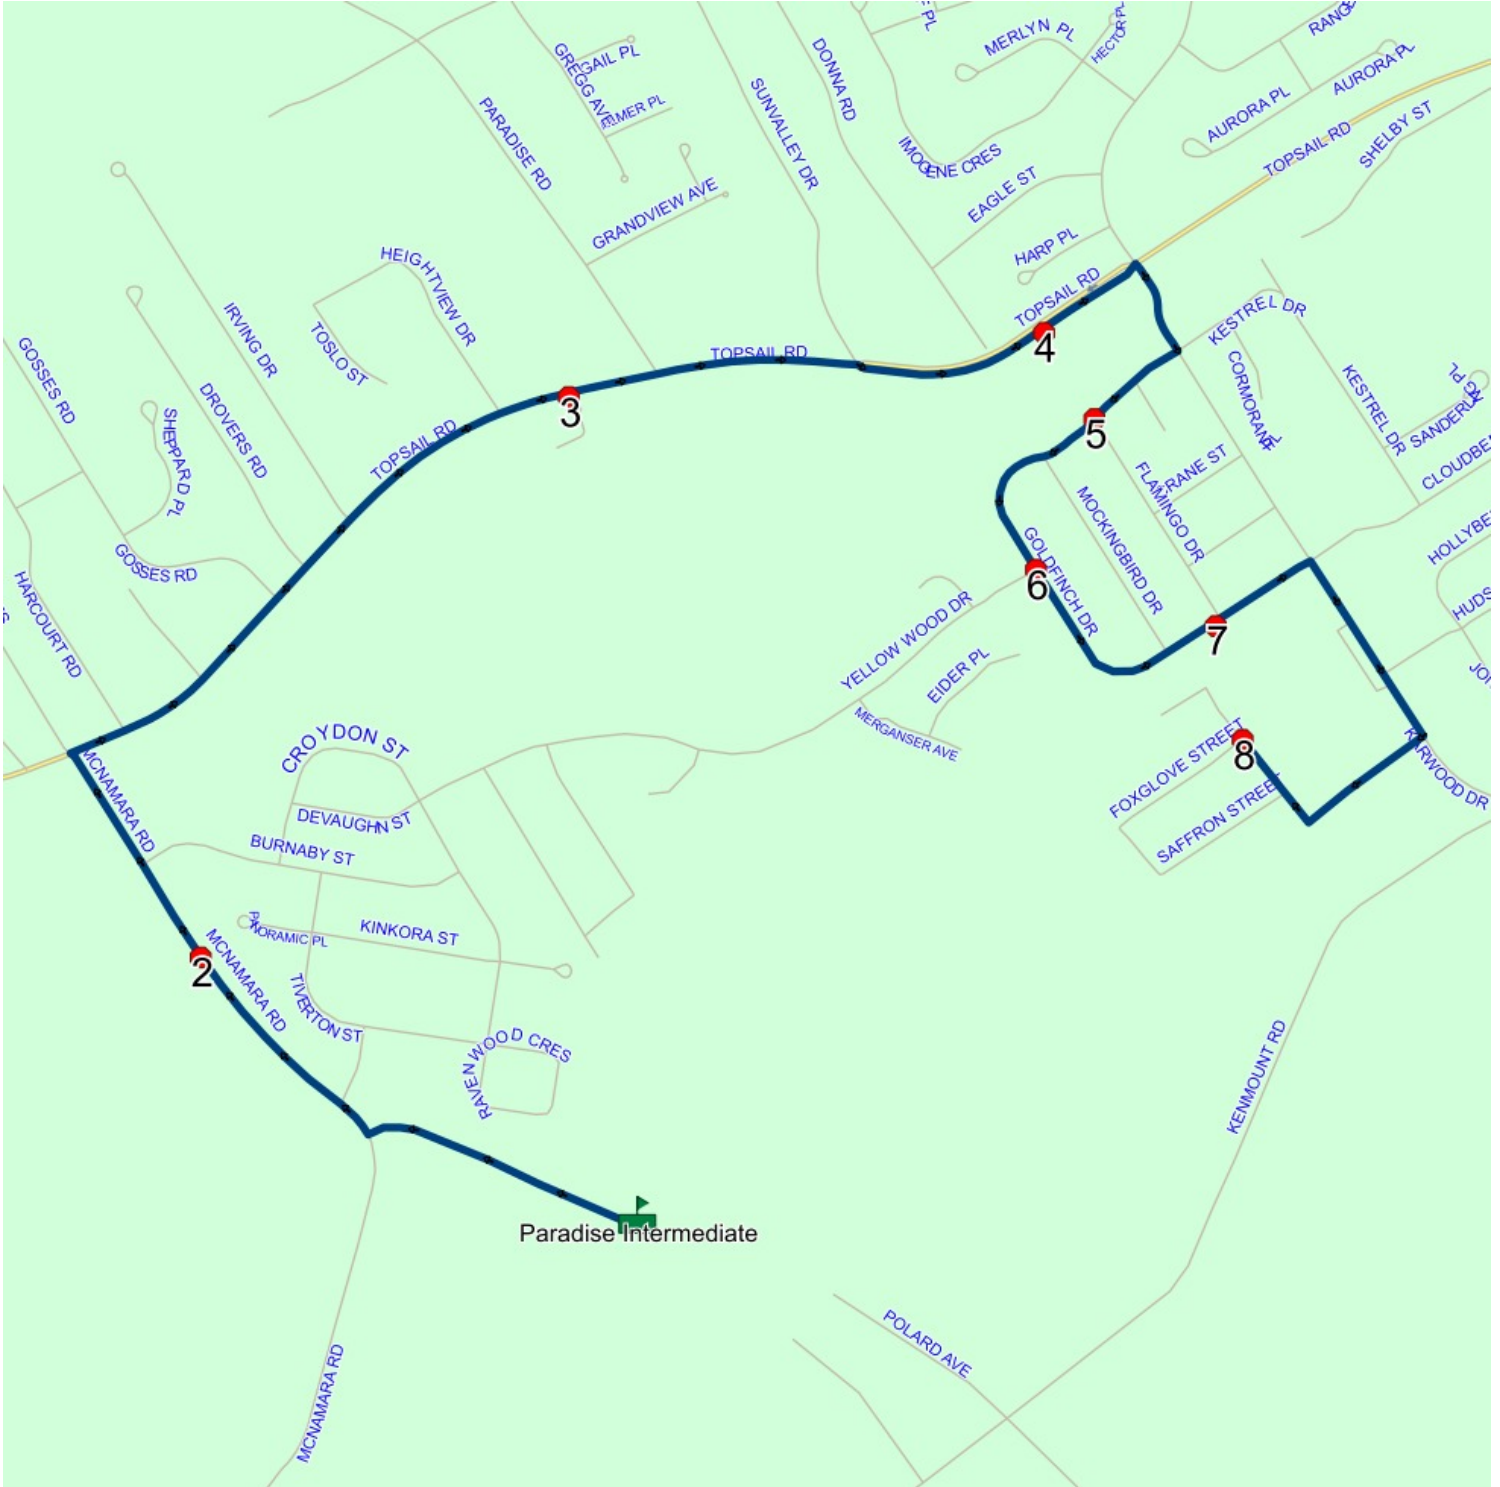

Route: 15-040-1 Run: 15-040-1 PM

Route: 15-040-1

Operator: Dave Gulliver Cabs Ltd.

Vehicle: 15-040-1

Description:

Schools: Paradise Intermediate (611)

Run: 15-040-1 PM

Schools: Paradise Intermediate

: 2024-06-30

#	Arrival	Departure	Description
1	2:25 PM	2:40 PM	Paradise Intermediate
2	2:41 PM		MCNAMARA RD TRAILWAY CROSSWALK
3	2:43 PM		1541 TOPSAIL RD; PARADISE; A1L
4	2:44 PM		1461 TOPSAIL RD
5	2:45 PM	2:46 PM	GOLDFINCH DR & FLAMINGO DR (NORTH)
6	2:46 PM	2:48 PM	GOLDFINCH DR & YELLOW WOOD DR
7	2:48 PM	2:49 PM	88 GOLDFINCH DR
8	2:51 PM		SILVER BIRCH CRES & FOXGLOVE STREET

Route: 15-040-1 Run: 15-040-1 PM