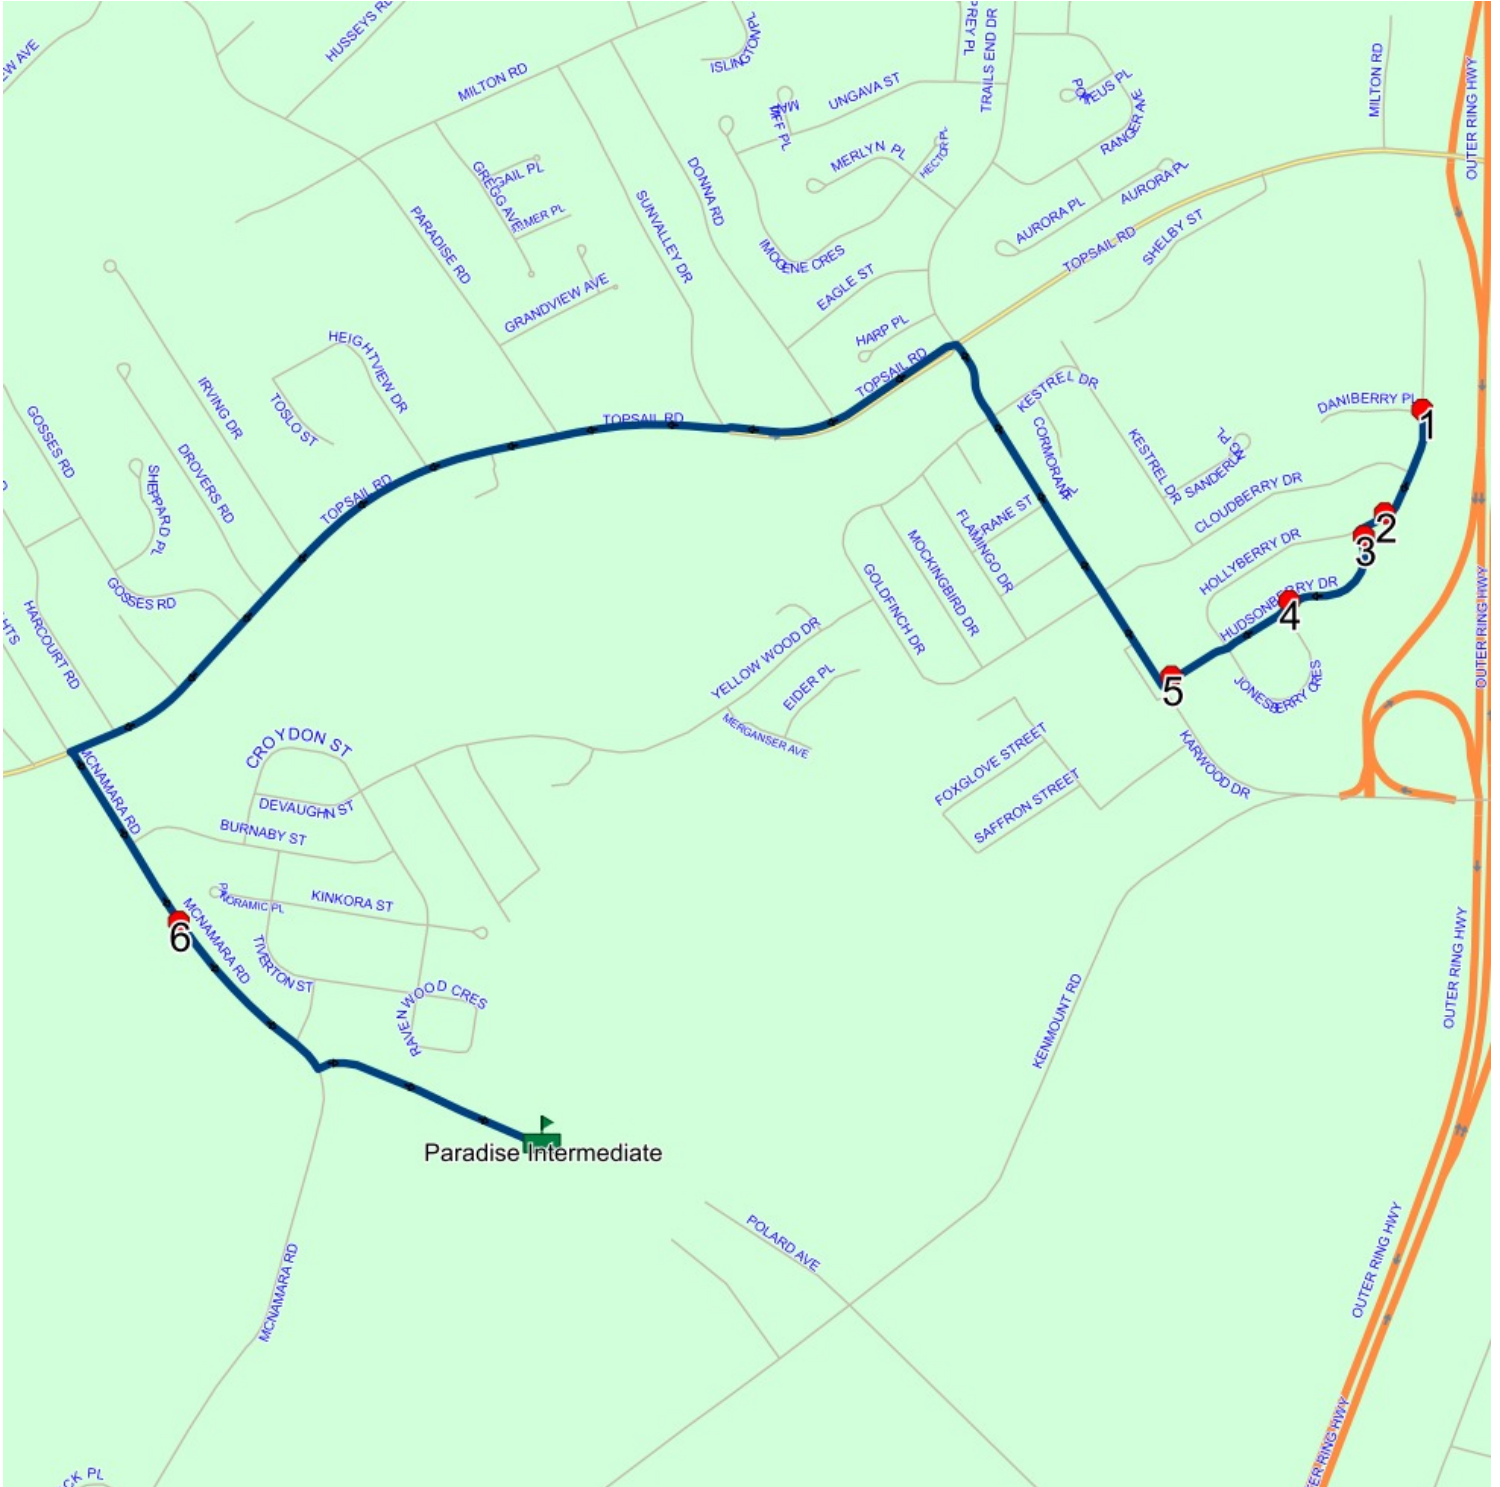

Route: 17-130-14 Run: 17-130-14B AM

Route: 17-130-14

Operator: Executive Taxi Ltd.

Vehicle: 17-130-14

Description:

Schools: Paradise Intermediate (611)

Run: 17-130-14B AM

Schools: Paradise Intermediate

: 2024-06-30

#	Arrival	Departure	Description
1	8:08 AM	8:09 AM	HOLLYBERRY DR & DANIBERRY PL
2	8:09 AM	8:10 AM	47 HOLLYBERRY DR
3	8:10 AM	8:11 AM	30 HUDSONBERRY DR
4		8:12 AM	13 HUDSONBERRY DR
5	8:13 AM	8:14 AM	1 HUDSONBERRY DR
6		8:18 AM	MCNAMARA RD TRAILWAY CROSSWALK
7	8:20 AM	8:22 AM	Paradise Intermediate

Route: 17-130-14 Run: 17-130-14B AM