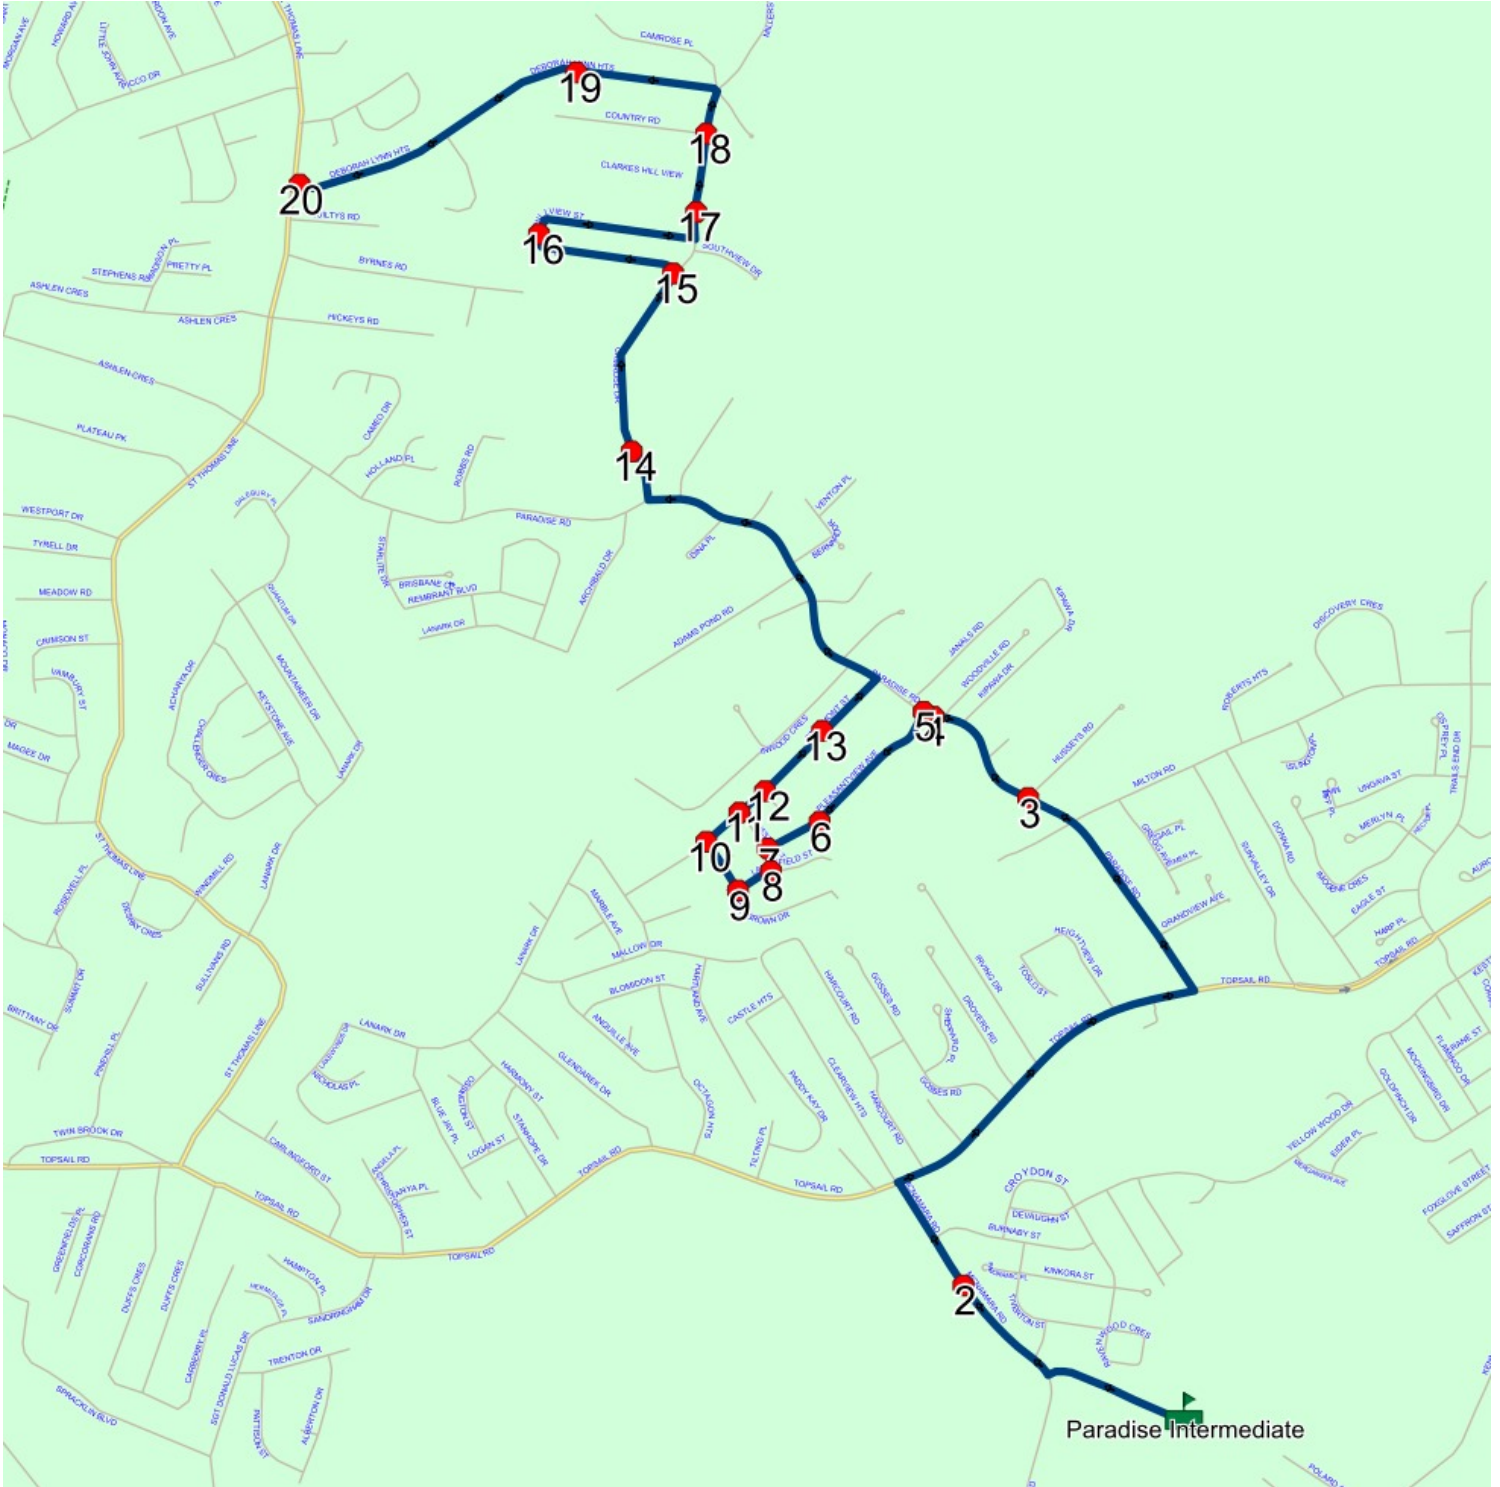

Route: 23-170-7 Run: 23-170-7 PM

Route: 23-170-7

Operator: Executive Taxi Ltd.

Vehicle: 23-170-7

Description:

Schools: Paradise Intermediate (611)

Run: 23-170-7 PM

Schools: Paradise Intermediate

: 2025-06-30

#	Arrival	Departure	Description
1	2:25 PM	2:40 PM	Paradise Intermediate
2	2:41 PM		MCNAMARA RD TRAILWAY CROSSWALK
3	2:44 PM	2:45 PM	PARADISE RD & HUSSEYS RD
4	2:45 PM	2:46 PM	117 PARADISE RD
5	2:46 PM		PARADISE RD & PLEASANTVIEW AVE
6	2:47 PM		45 PLEASANTVIEW AVE
7	2:48 PM		BARCHESTER ST & PLEASANTVIEW AVE
8	2:49 PM		LANCEFIELD ST & BARCHESTER ST
9	2:50 PM		FRED W BROWN DR & LANCEFIELD ST
10	2:51 PM	2:52 PM	STORMONT ST & FRED W BROWN DR
11	2:52 PM		STORMONT ST & BARCHESTER ST
12	2:52 PM	2:53 PM	STORMONT ST & BERESFORD PL
13	2:53 PM	2:54 PM	22 STORMONT ST
14	2:56 PM		11 CAMROSE DR
15	2:57 PM		51 CAMROSE DR
16	2:58 PM	2:59 PM	50 CLARKES HILLVIEW ST
17	3:00 PM		76 CAMROSE DR
18	3:01 PM		CAMROSE DR & COUNTRY RD
19	3:02 PM		81 DEBORAH LYNN HTS
20	3:03 PM		MAILBOXES NEAR ST THOMAS LINE & DEBORAH LYNN HTS

Route: 23-170-7 Run: 23-170-7 PM