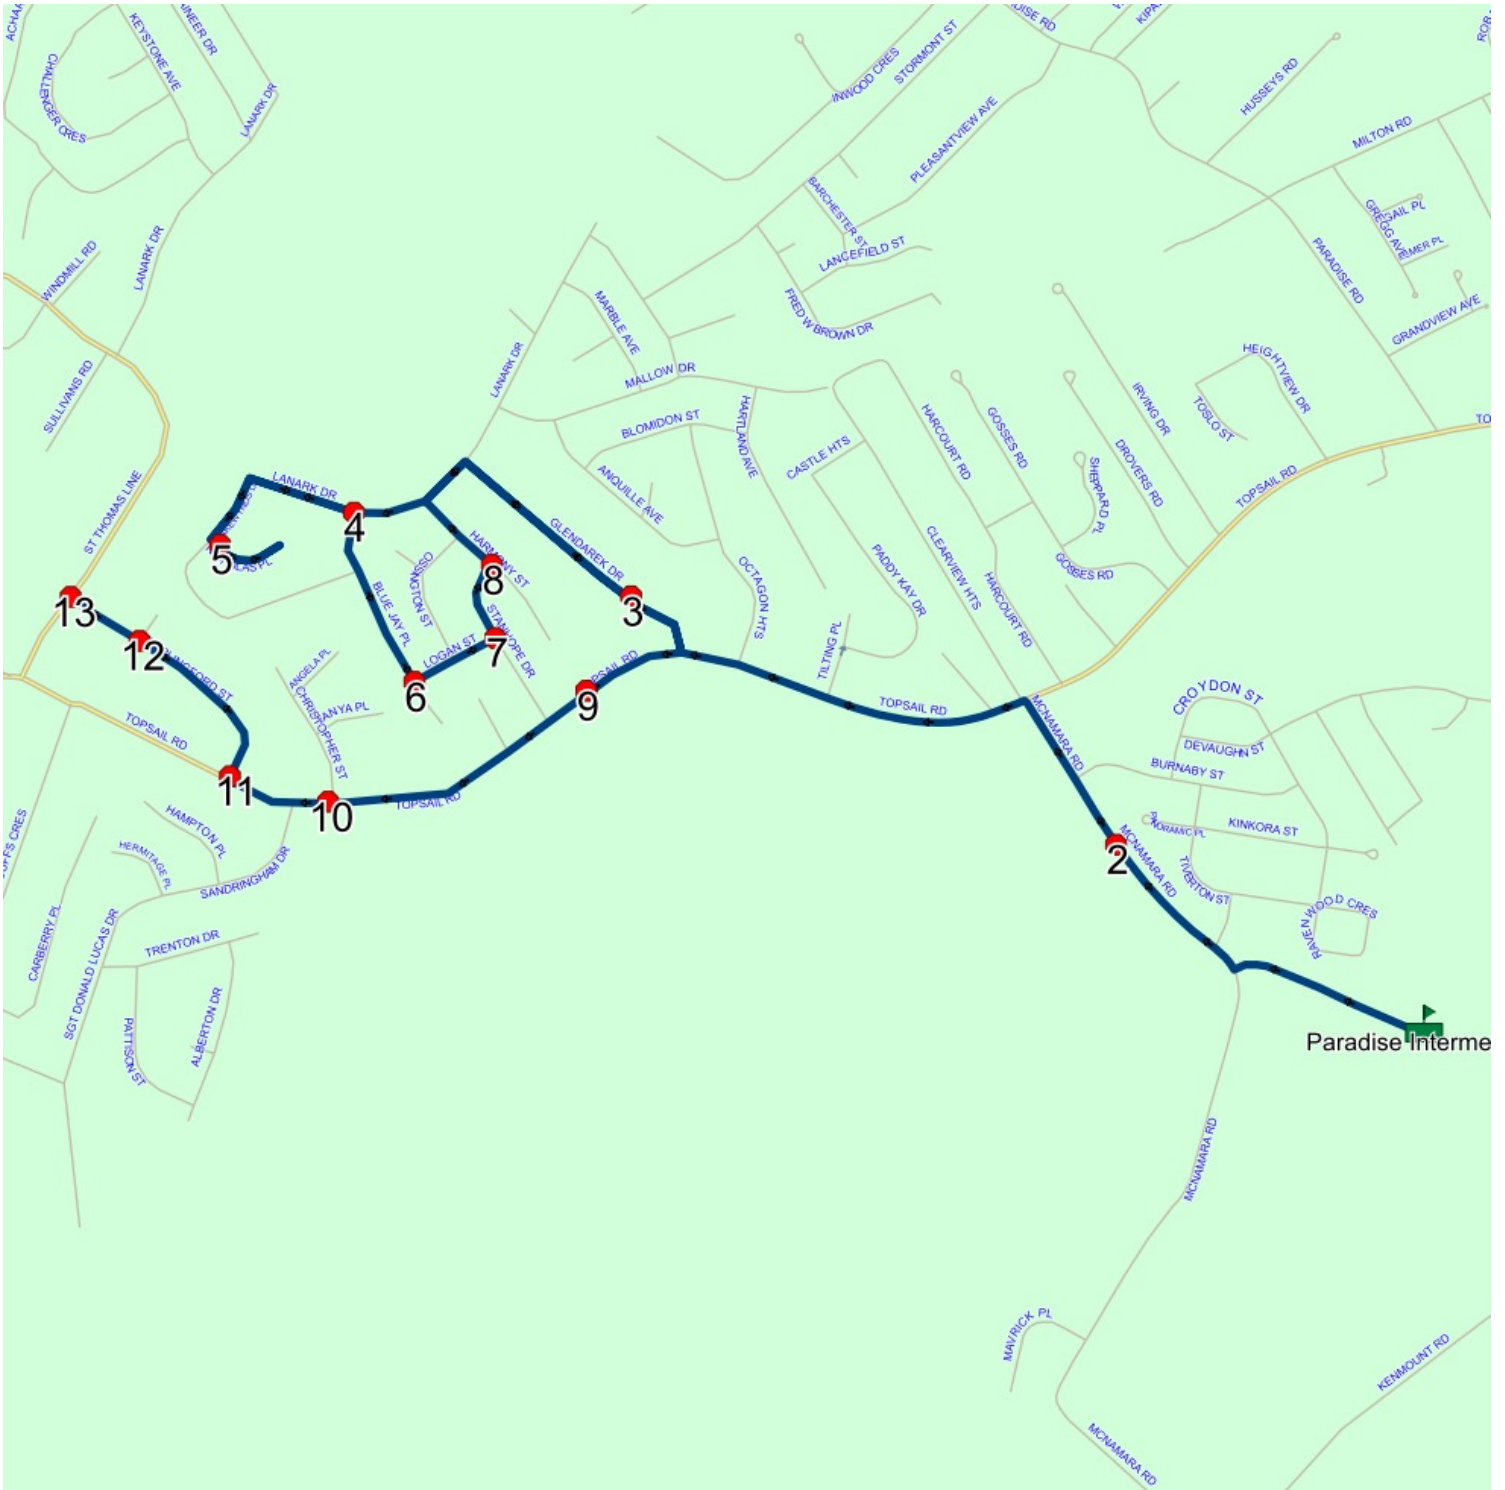

Route: 17-130-3 Run: 17-130-3 PM

Route: 17-130-3

Operator: Executive Taxi Ltd.

Vehicle: 17-130-3

Description:

Schools: Paradise Intermediate (611)

Run: 17-130-3 PM

Schools: Paradise Intermediate

: 2024-06-30

#	Arrival	Departure	Description
1	2:25 PM	2:40 PM	Paradise Intermediate
2	2:41 PM		MCNAMARA RD TRAILWAY CROSSWALK
3	2:43 PM	2:44 PM	30 GLENDAREK DR
4	2:46 PM		LANARK DR & BLUE JAY PL
5	2:48 PM	2:49 PM	3 NICHOLAS PL
6	2:53 PM	2:54 PM	BLUE JAY PL & LOGAN ST
7	2:54 PM	2:55 PM	STANHOPE DR & LOGAN ST
8	2:56 PM		STANHOPE DR & HARMONY ST
9	2:59 PM		1700 TOPSAIL RD; PARADISE; A1L
10	3:00 PM		TOPSAIL RD & CHRISTOPHER ST
11	3:01 PM		CARLINGFORD ST & TOPSAIL RD
12	3:02 PM		CARLINGFORD ST & CALLAGHAN PL
13	3:02 PM	3:03 PM	CARLINGFORD ST & ST THOMAS LINE

Route: 17-130-3 Run: 17-130-3 PM