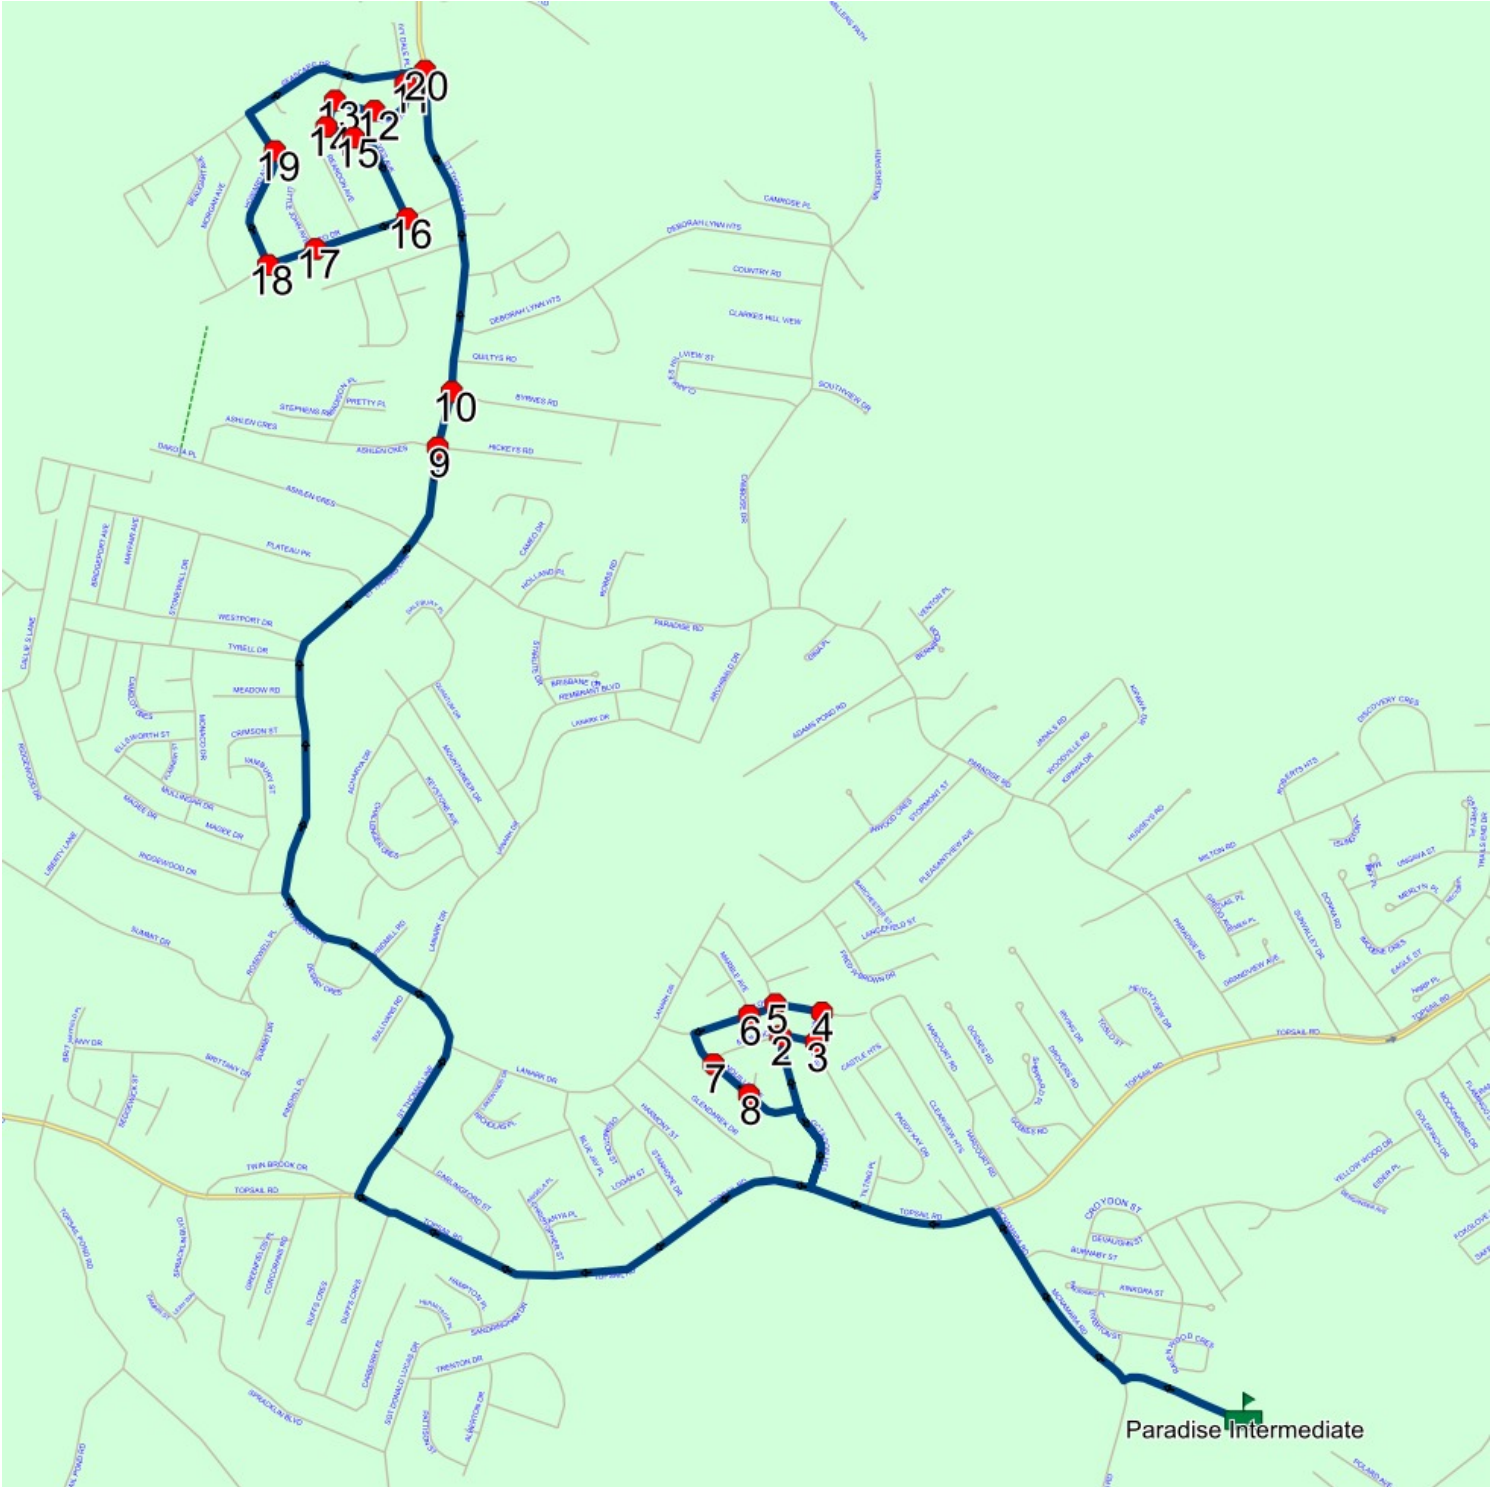

Route: 23-170-1 Run: 23-170-1 PM

Route: 23-170-1

Operator: Executive Taxi Ltd.

Vehicle: 23-170-1

Description:

Schools: Paradise Intermediate (611)

Run: 23-170-1 PM

Description:

Schools: Paradise Intermediate

: 2025-06-30

#	Arrival	Departure	Description
1	2:25 PM	2:40 PM	Paradise Intermediate
2	2:44 PM		OCTAGON HTS & BLOMIDON ST
3	2:45 PM		BLOMIDON ST & HARTLAND AVE
4	2:46 PM		HARTLAND AVE & MALLOW DR
5	2:47 PM	2:48 PM	138 MALLOW DR
6	2:48 PM		MARBLE AVE & MALLOW DR
7	2:49 PM	2:50 PM	BLOMIDON ST & ANQUILLE AVE
8	2:50 PM	2:51 PM	ANQUILLE AVE & MT GREGORY PL
9	2:58 PM		ST THOMAS LINE; PARADISE & HICKEYS RD; PARADISE
10	2:58 PM		ST THOMAS LINE & BYRNES RD
11	3:00 PM	3:01 PM	3 FAIRLANE ST
12	3:01 PM	3:02 PM	16 FAIRLANE ST
13	3:02 PM		REARDON AVE & FAIRLANE ST
14	3:03 PM	3:04 PM	REARDON AVE & HAYES AVE
15	3:04 PM	3:05 PM	32 HAYES AVE
16	3:05 PM	3:06 PM	PICCO DR & HAYES AVE
17	3:06 PM	3:07 PM	PICCO DR & LITTLE JOHN AVE
18	3:07 PM	3:08 PM	PICCO DR & HOWARD AVE
19	3:08 PM	3:09 PM	35 HOWARD AVE; PARADISE; A1L : 2026-06-30
20	3:10 PM		ST THOMAS LINE & SEASCAPE DR

Route: 23-170-1 Run: 23-170-1 PM