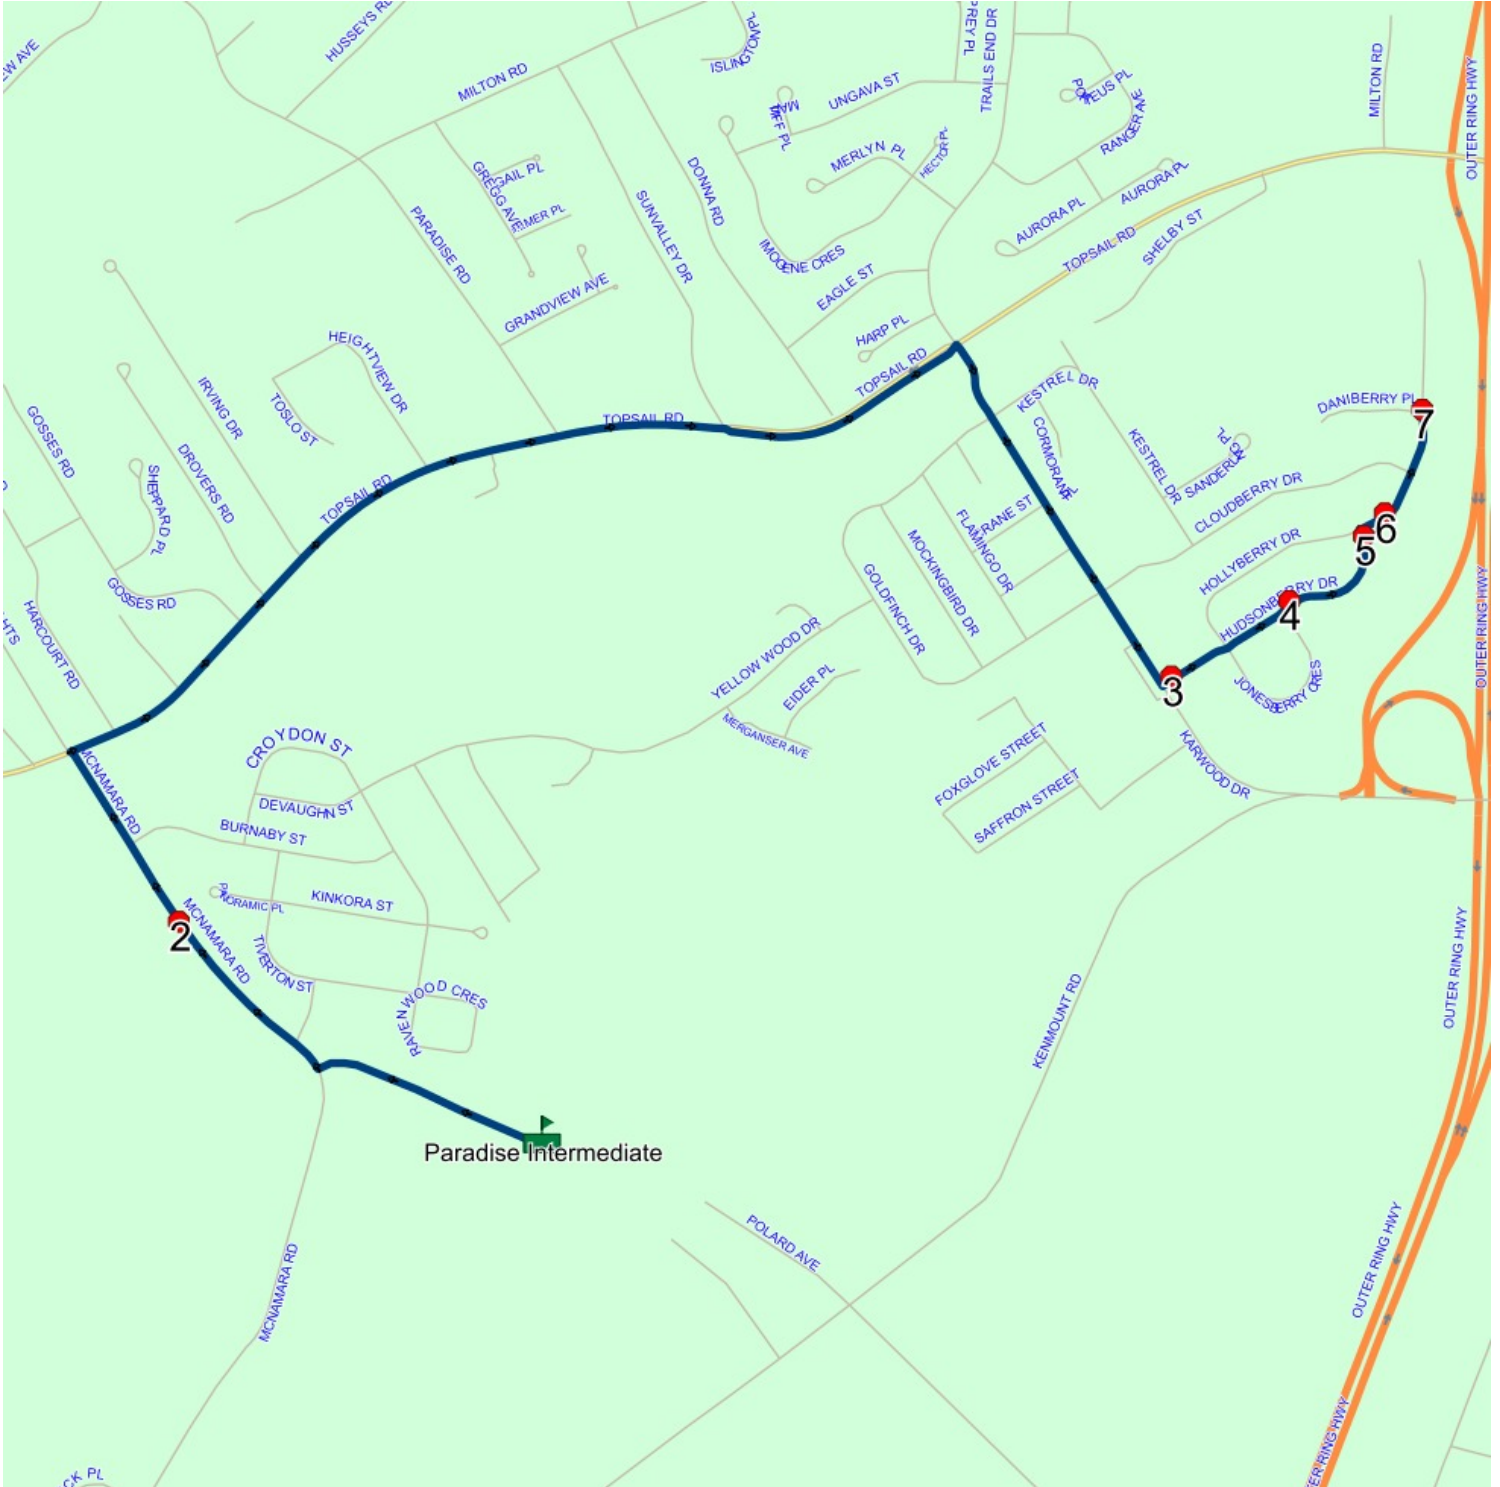

Route: 17-130-14 Run: 17-130-14B PM

Route: 17-130-14

Operator: Executive Taxi Ltd.

Vehicle: 17-130-14

Description:

Schools: Paradise Intermediate (611)

Run: 17-130-14B PM

Schools: Paradise Intermediate

: 2024-06-30

#	Arrival	Departure	Description
1	2:37 PM	2:40 PM	Paradise Intermediate
2	2:41 PM		MCNAMARA RD TRAILWAY CROSSWALK
3	2:46 PM	2:47 PM	1 HUDSONBERRY DR
4	2:47 PM	2:48 PM	13 HUDSONBERRY DR
5	2:48 PM	2:49 PM	30 HUDSONBERRY DR
6	2:49 PM	2:50 PM	47 HOLLYBERRY DR
7	2:50 PM	2:51 PM	HOLLYBERRY DR & DANIBERRY PL

Route: 17-130-14 Run: 17-130-14B PM