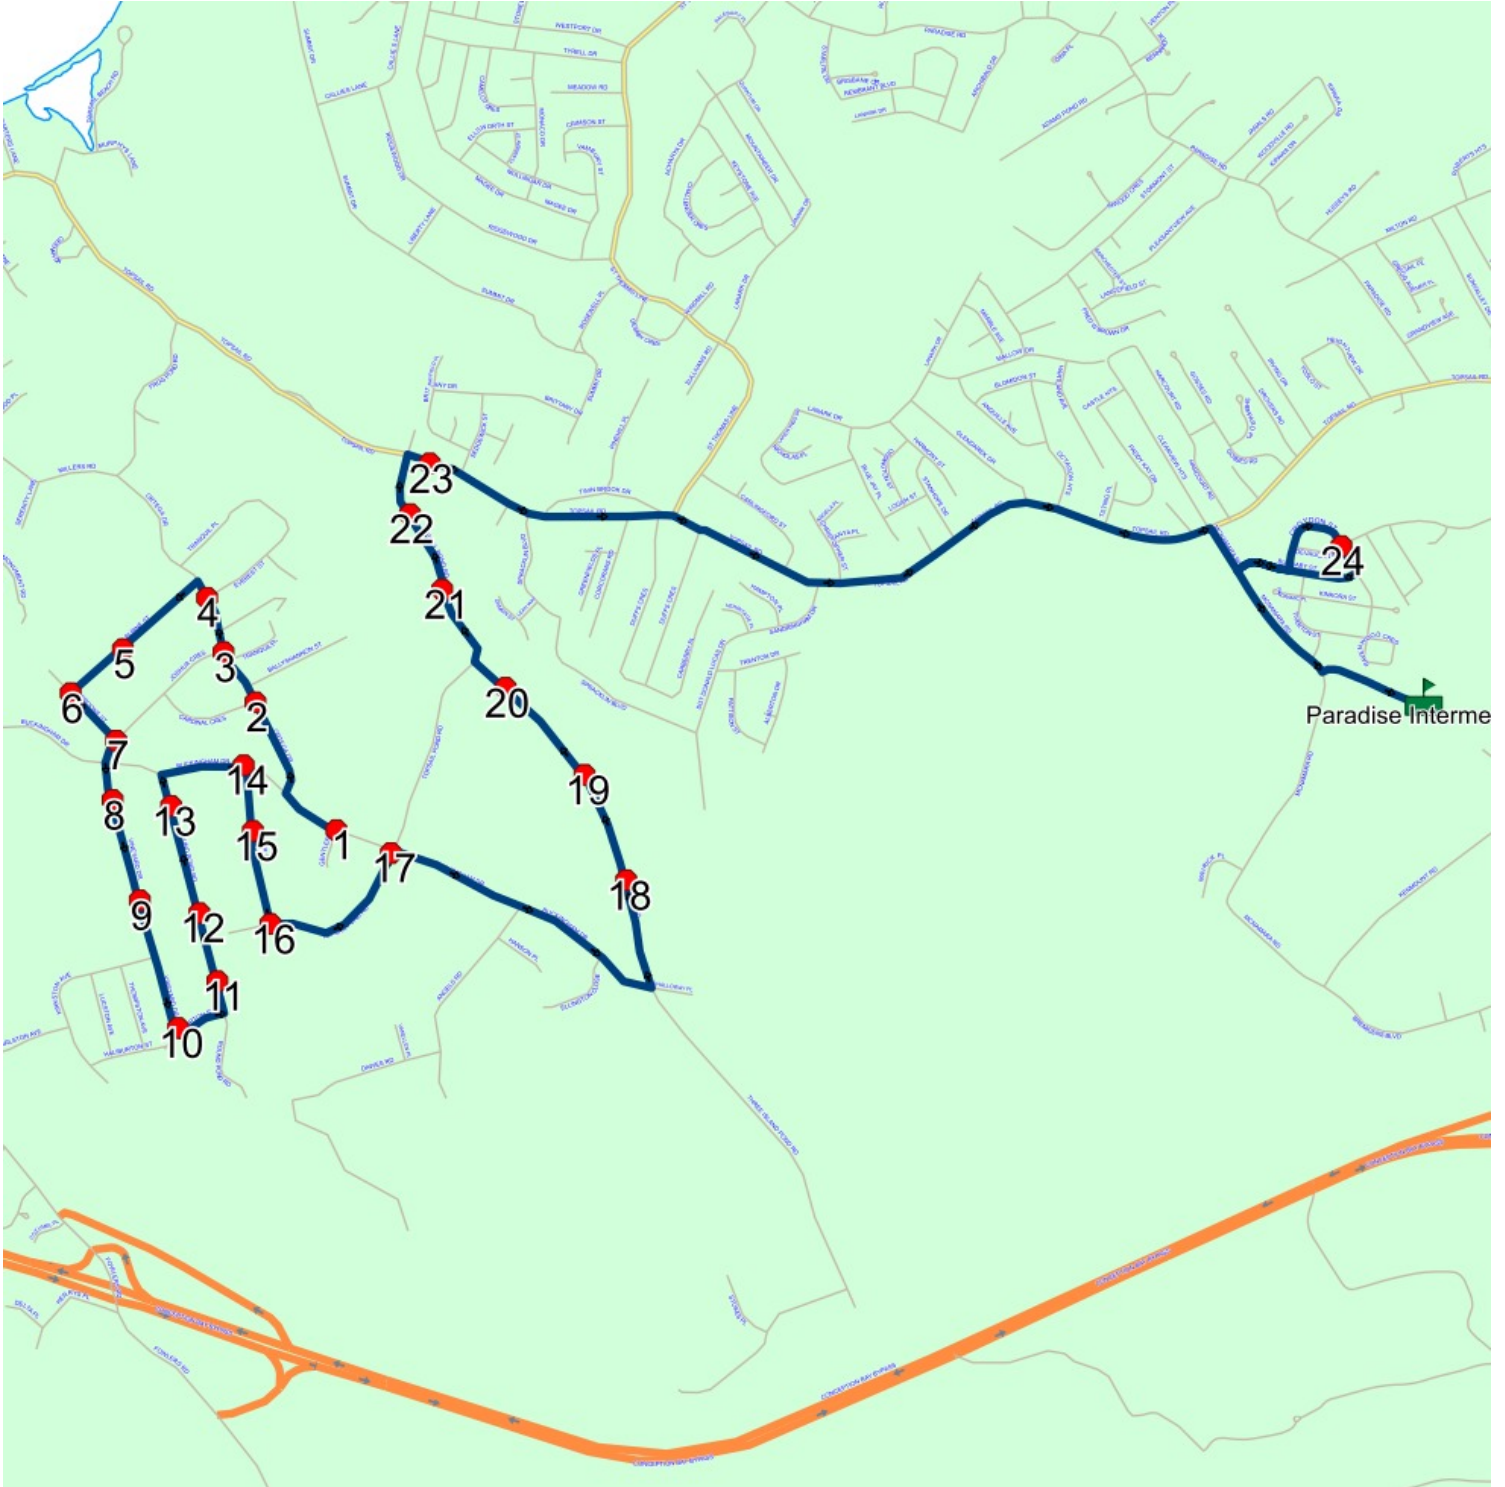

Route: 23-170-8 Run: 23-170-8 AM

Route: 23-170-8

Operator: Executive Taxi Ltd.

Vehicle: 23-170-8

Description:

Schools: Paradise Intermediate (611)

Run: 23-170-8 AM

Schools: Paradise Intermediate

: 2025-06-30

#	Arrival	Departure	Description
1		7:49 AM	BUCKINGHAM DR & GENTLER PL
2		7:50 AM	ORTEGA DR & CARDINAL CRES
3		7:51 AM	ORTEGA DR & JOSHUA CRES
4	7:51 AM	7:52 AM	ORTEGA DR & EVEREST ST
5		7:53 AM	39 SHELBURNE ST
6		7:54 AM	SHERBROOKE ST & SHELBURNE ST
7		7:55 AM	SHERBROOKE ST & JOSHUA CRES
8		7:56 AM	11 VINEYARD DR
9		7:56 AM	41 VINEYARD DR
10		7:57 AM	79 VINEYARD DR
11		7:59 AM	87 ROUND POND RD
12	7:59 AM	8:00 AM	59 ROUND POND RD
13	8:00 AM	8:01 AM	15 ROUND POND RD
14	8:01 AM	8:02 AM	167 BUCKINGHAM DR
15	8:02 AM	8:03 AM	27 KINDER DR
16		8:03 AM	TOPSAIL POND RD & KINDER DR
17		8:05 AM	178 TOPSAIL POND RD
18		8:07 AM	119 THREE ISLAND POND RD
19		8:08 AM	91 THREE ISLAND POND RD
20		8:08 AM	29 THREE ISLAND POND RD
21		8:10 AM	54 TOPSAIL POND RD; PARADISE; A1L
22		8:10 AM	25 TOPSAIL POND RD
23		8:11 AM	1933 TOPSAIL RD; PARADISE; A1L
24	8:16 AM	8:17 AM	DEVAUGHN ST; PARADISE & CROYDON ST; PARADISE
25	8:20 AM	8:35 AM	Paradise Intermediate

Route: 23-170-8 Run: 23-170-8 AM