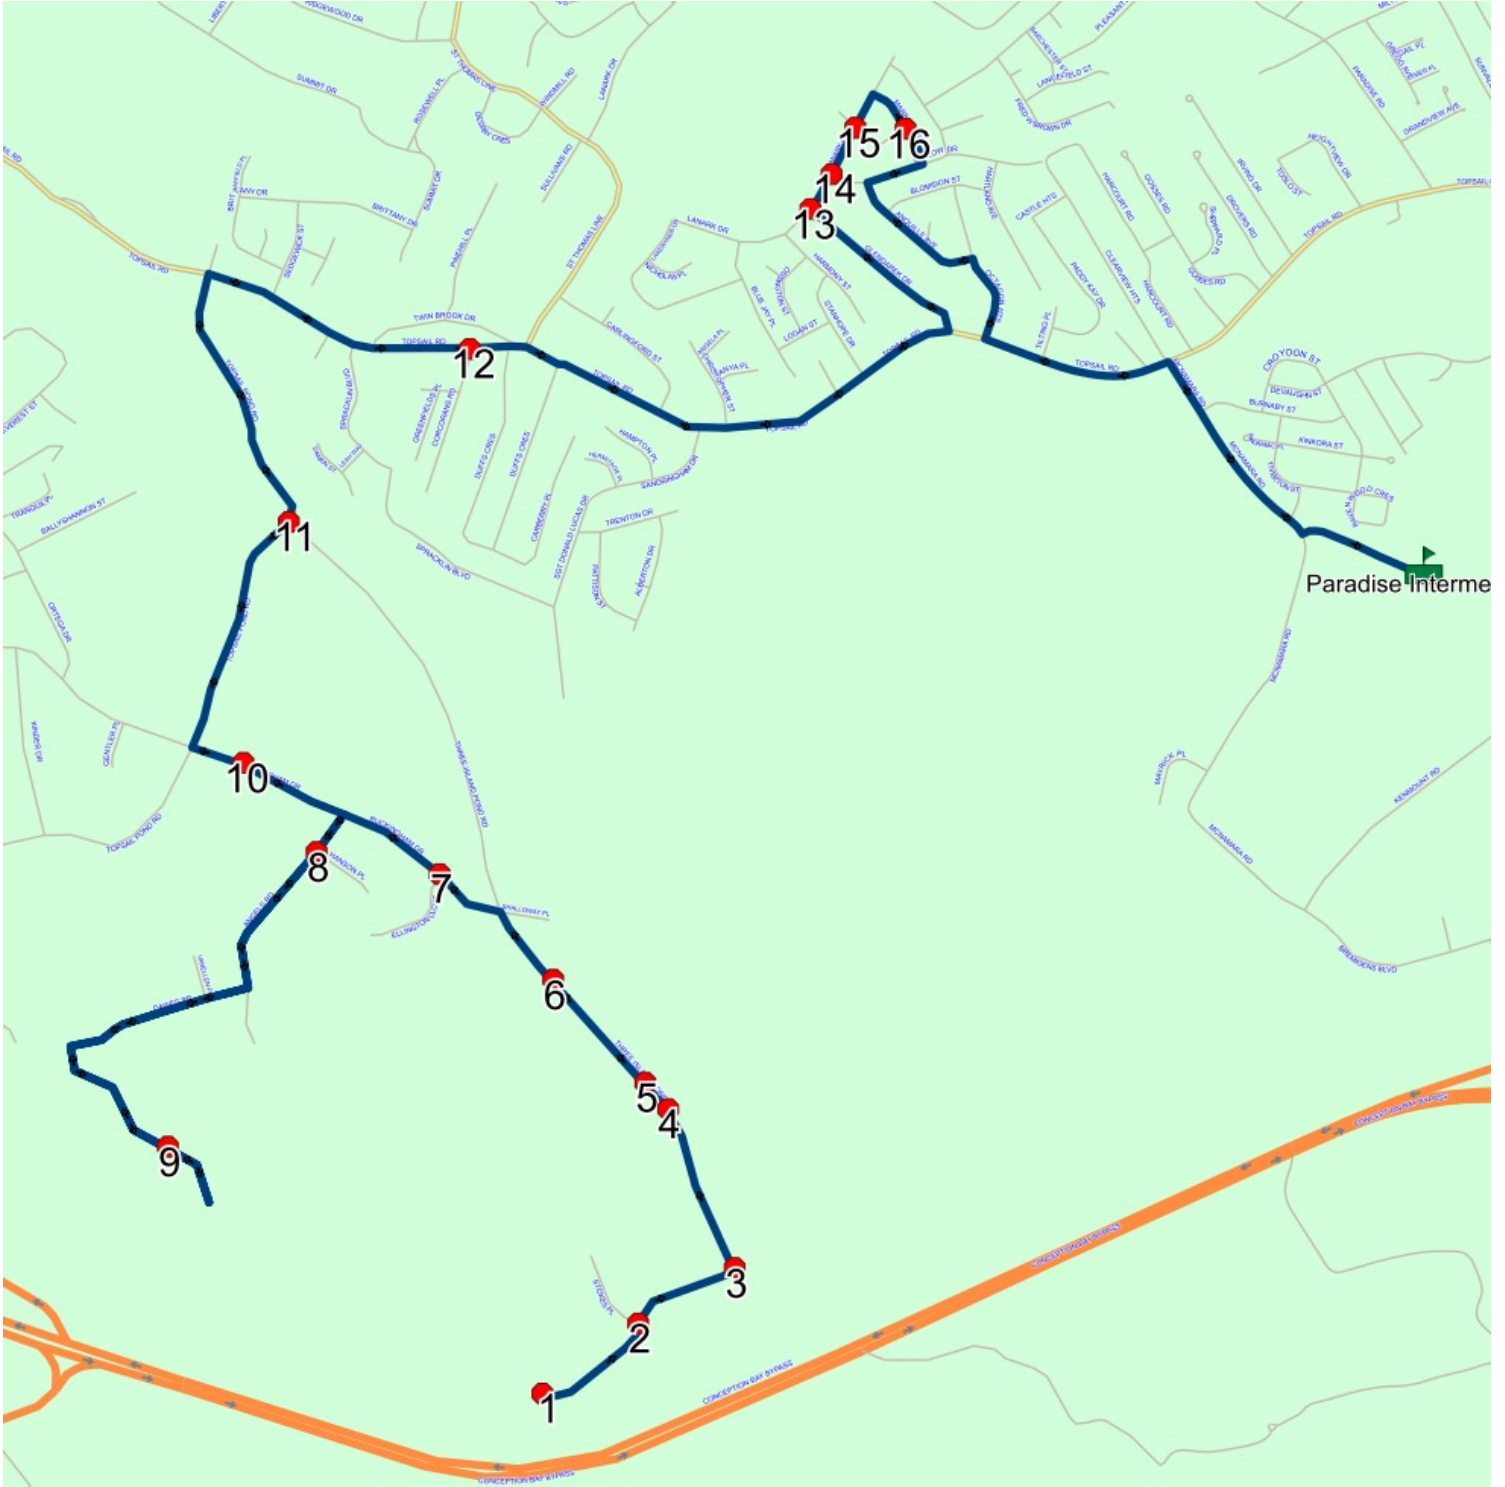

Route: 23-170-2 Run: 23-170-2 AM

Route: 23-170-2

Operator: Executive Taxi Ltd.

Vehicle: 23-170-2

Description:

Schools: Paradise Intermediate (611)

Run: 23-170-2 AM

Schools: Paradise Intermediate

: 2025-06-30

#	Arrival	Departure	Description
1		7:45 AM	378 THREE ISLAND POND RD
2		7:46 AM	THREE ISLAND POND RD; PARADISE & STOKES PL; PARADISE
3	7:47 AM	7:48 AM	279 THREE ISLAND POND RD
4	7:48 AM	7:49 AM	229 THREE ISLAND POND RD
5		7:49 AM	219 THREE ISLAND POND RD : 2026-06-30
6		7:50 AM	179 THREE ISLAND POND RD
7	7:51 AM	7:52 AM	BUCKINGHAM DR & ELLINGTON CLOSE
8		7:53 AM	ANGELS RD & HANSON PL
9	7:58 AM	7:59 AM	43 BALSAMWOOD RD; PARADISE
10		8:02 AM	267 BUCKINGHAM DR
11		8:04 AM	TOPSAIL POND RD; PARADISE & THREE ISLAND POND RD; PARADISE
12		8:07 AM	TOPSAIL RD & CORCORANS RD
13		8:11 AM	GLENDAREK DR & LANARK DR
14		8:12 AM	LANARK DR & MALLOW DR
15	8:12 AM	8:13 AM	LANARK DR & MT SYLVESTER PL
16	8:13 AM	8:14 AM	MARBLE AVE & MT SAWYER PL
17	8:20 AM	8:22 AM	Paradise Intermediate : 2026-06-30

Route: 23-170-2 Run: 23-170-2 AM