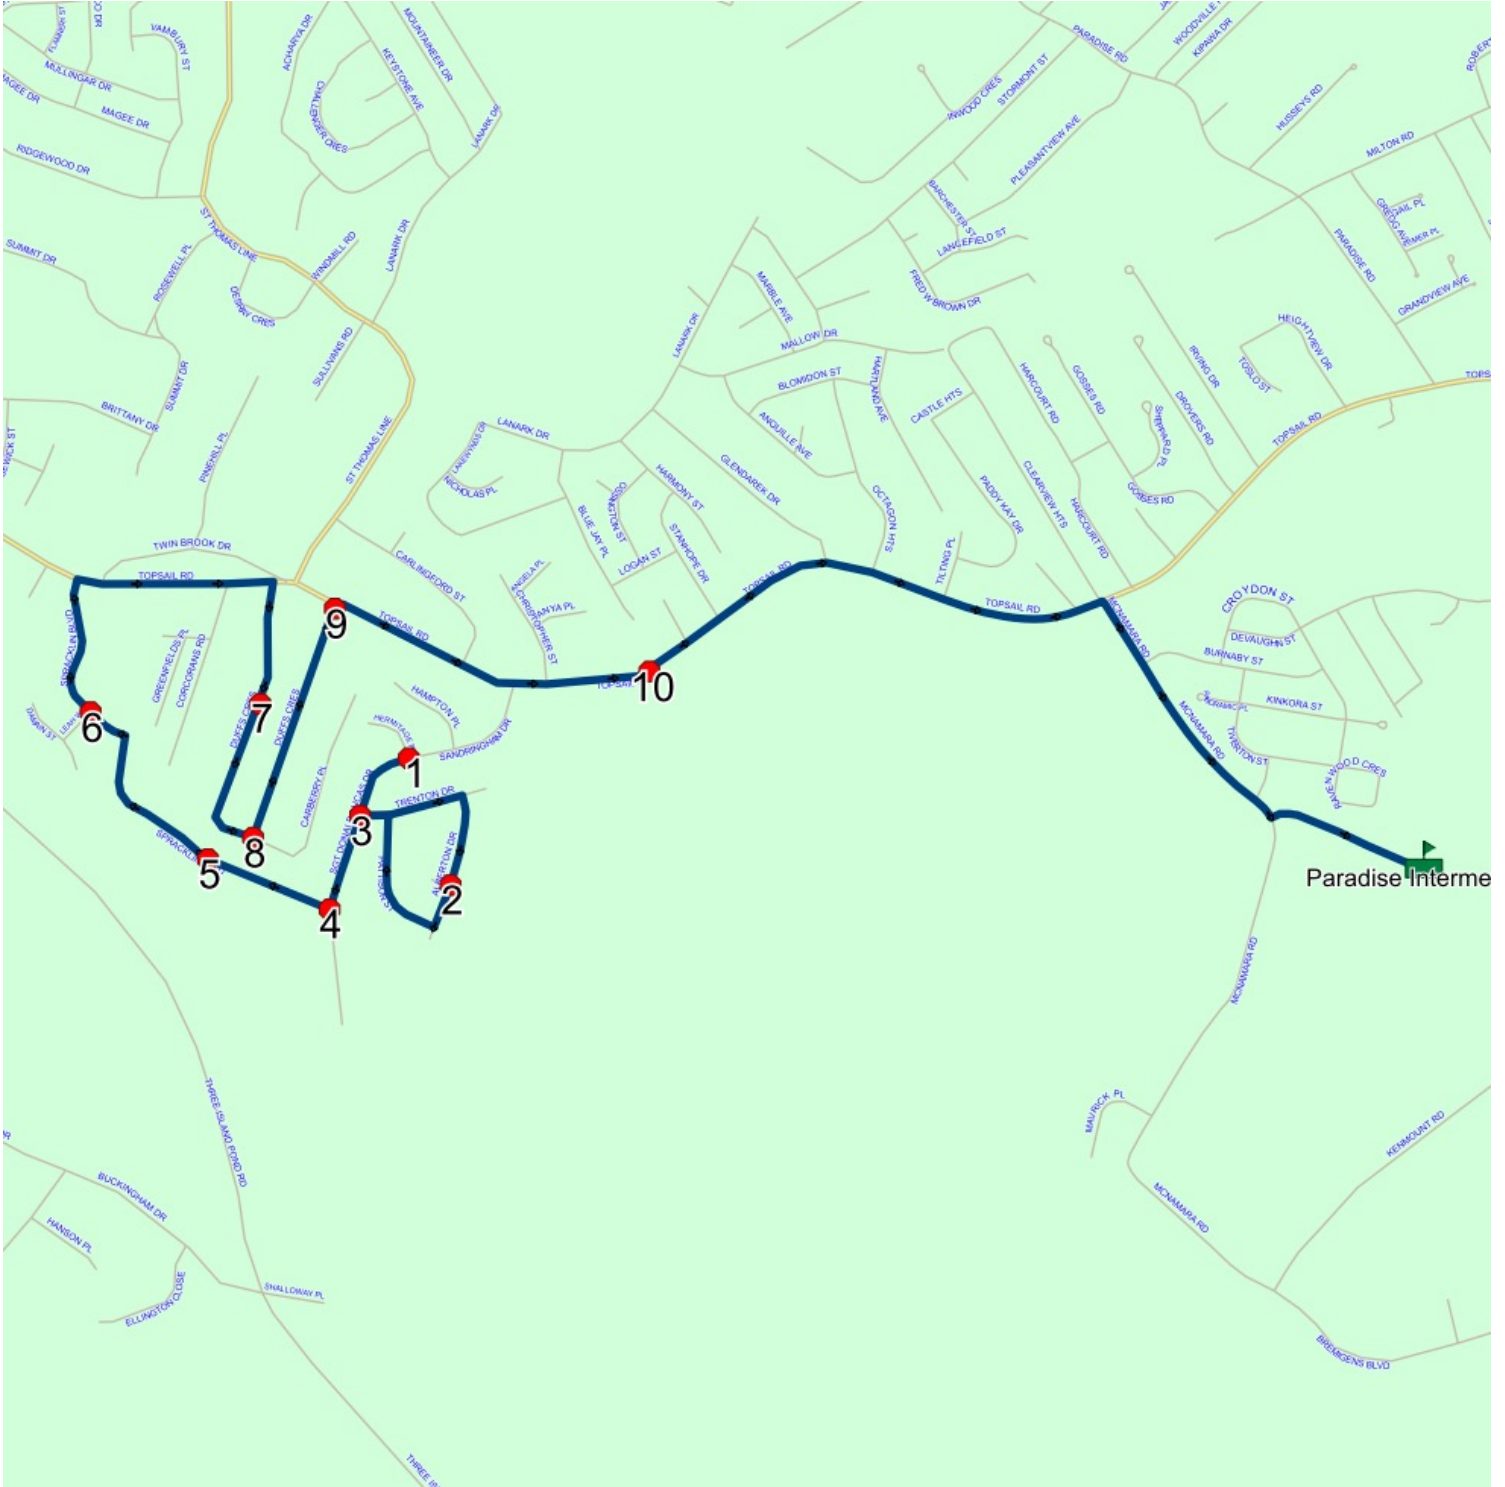

Route: 23-170-6 Run: 23-170-6 AM

Route: 23-170-6

Operator: Executive Taxi Ltd.

Vehicle: 23-170-6

Description:

Schools: Paradise Intermediate (611)

Run: 23-170-6 AM

Schools: Paradise Intermediate

: 2025-06-30

#	Arrival	Departure	Description
1	8:01 AM	8:02 AM	SGT DONALD LUCAS DR & HERMITAGE PL
2	8:03 AM	8:04 AM	ALBERTON DR; PARADISE & CANARY PL; PARADISE
3	8:05 AM	8:06 AM	SGT DONALD LUCAS DR & TRENTON DR
4		8:07 AM	SGT DONALD LUCAS DR; PARADISE & SPRACKLIN BLVD; PARADISE
5		8:08 AM	SPRACKLIN BLVD & RYDER PL
6	8:09 AM	8:10 AM	SPRACKLIN BLVD & LEAH WAY
7	8:12 AM	8:13 AM	100 DUFFS CRES
8		8:13 AM	DUFFS CRES & CARBERRY PL
9	8:14 AM	8:15 AM	DUFFS CRES & TOPSAIL RD
10		8:16 AM	1721 TOPSAIL RD; PARADISE; A1L
11	8:20 AM	8:23 AM	Paradise Intermediate

Route: 23-170-6 Run: 23-170-6 AM