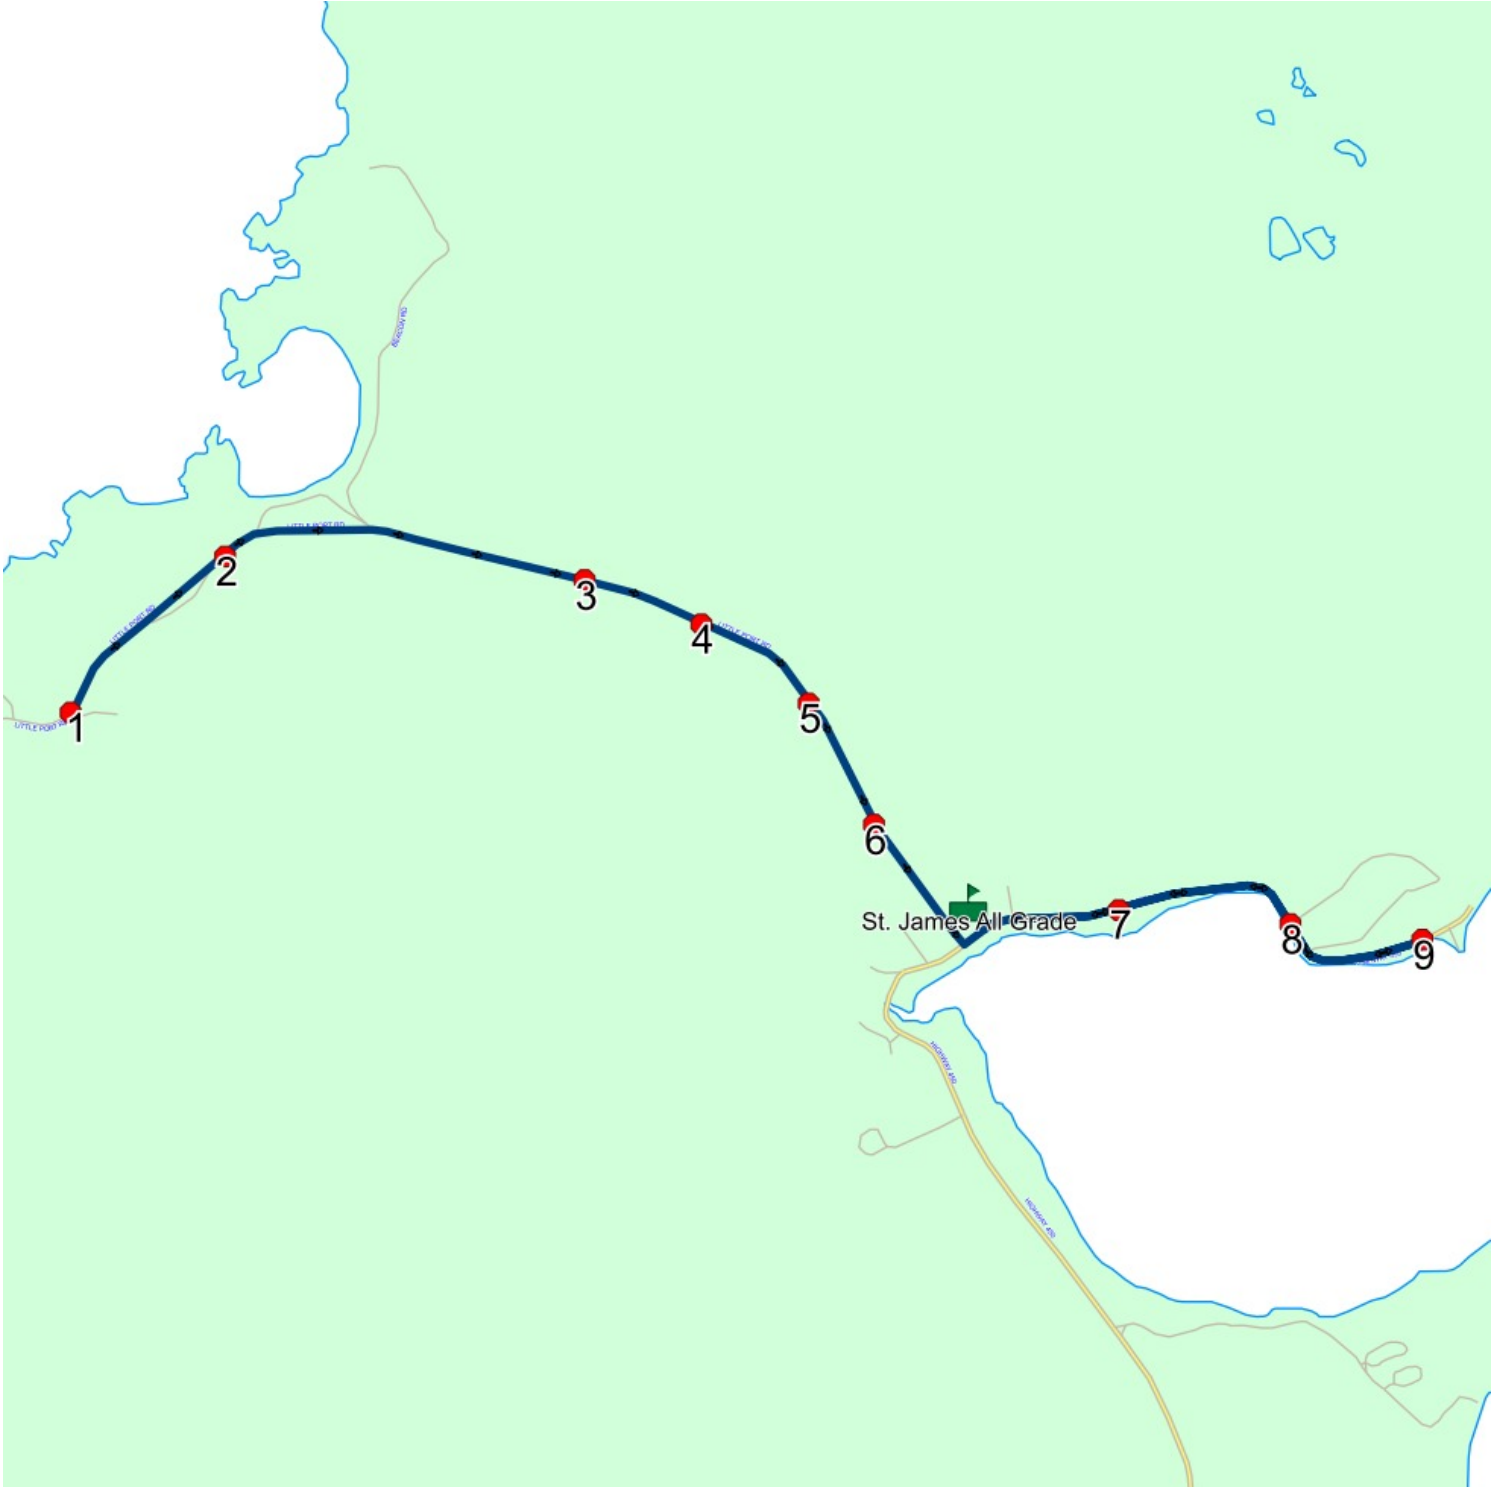

## Route: LH 02 Run: SJA 02 AM

Route: LH 02

Operator: Gov (Corner Brook)

Vehicle:

Description:

Schools: St. James All Grade (079)

Run: SJA 02 AM

Description:

Route: LH 02 Run: SJA 02 AM

## Route: LH 02 Run: SJA 02 PM

Route: LH 02 Operator: Gov (Corner Brook)  
 Vehicle:  
 Description:  
 Schools: St. James All Grade (079)

Run: SJA 02 PM Description:  
 Schools: St. James All Grade

#	Arrival	Departure	Description
1	2:55 PM	3:10 PM	St. James All Grade Driveway
2	3:10 PM	3:11 PM	123 HIGHWAY 450; LARK HARBOUR; A0L
3	3:12 PM		HIGHWAY 450; LARK HARBOUR & PARK & YAUDEN RD; LARK HARBOUR
4	3:13 PM	3:14 PM	24 HIGHWAY 450; LARK HARBOUR; A0L
5	3:16 PM	3:17 PM	37 LITTLE PORT RD; LARK HARBOUR; A0L
6	3:18 PM		71 LITTLE PORT RD; LARK HARBOUR; A0L
7	3:19 PM		105 LITTLE PORT RD; LARK HARBOUR; A0L
8	3:20 PM		CAPTAIN COOKS GALLEY
9	3:22 PM		213 LITTLE PORT RD
10	3:23 PM	3:24 PM	LITTLE PORT RD; LARK HARBOUR & TRAVERS RD; LARK HARBOUR

Route: LH 02 Run: SJA 02 PM