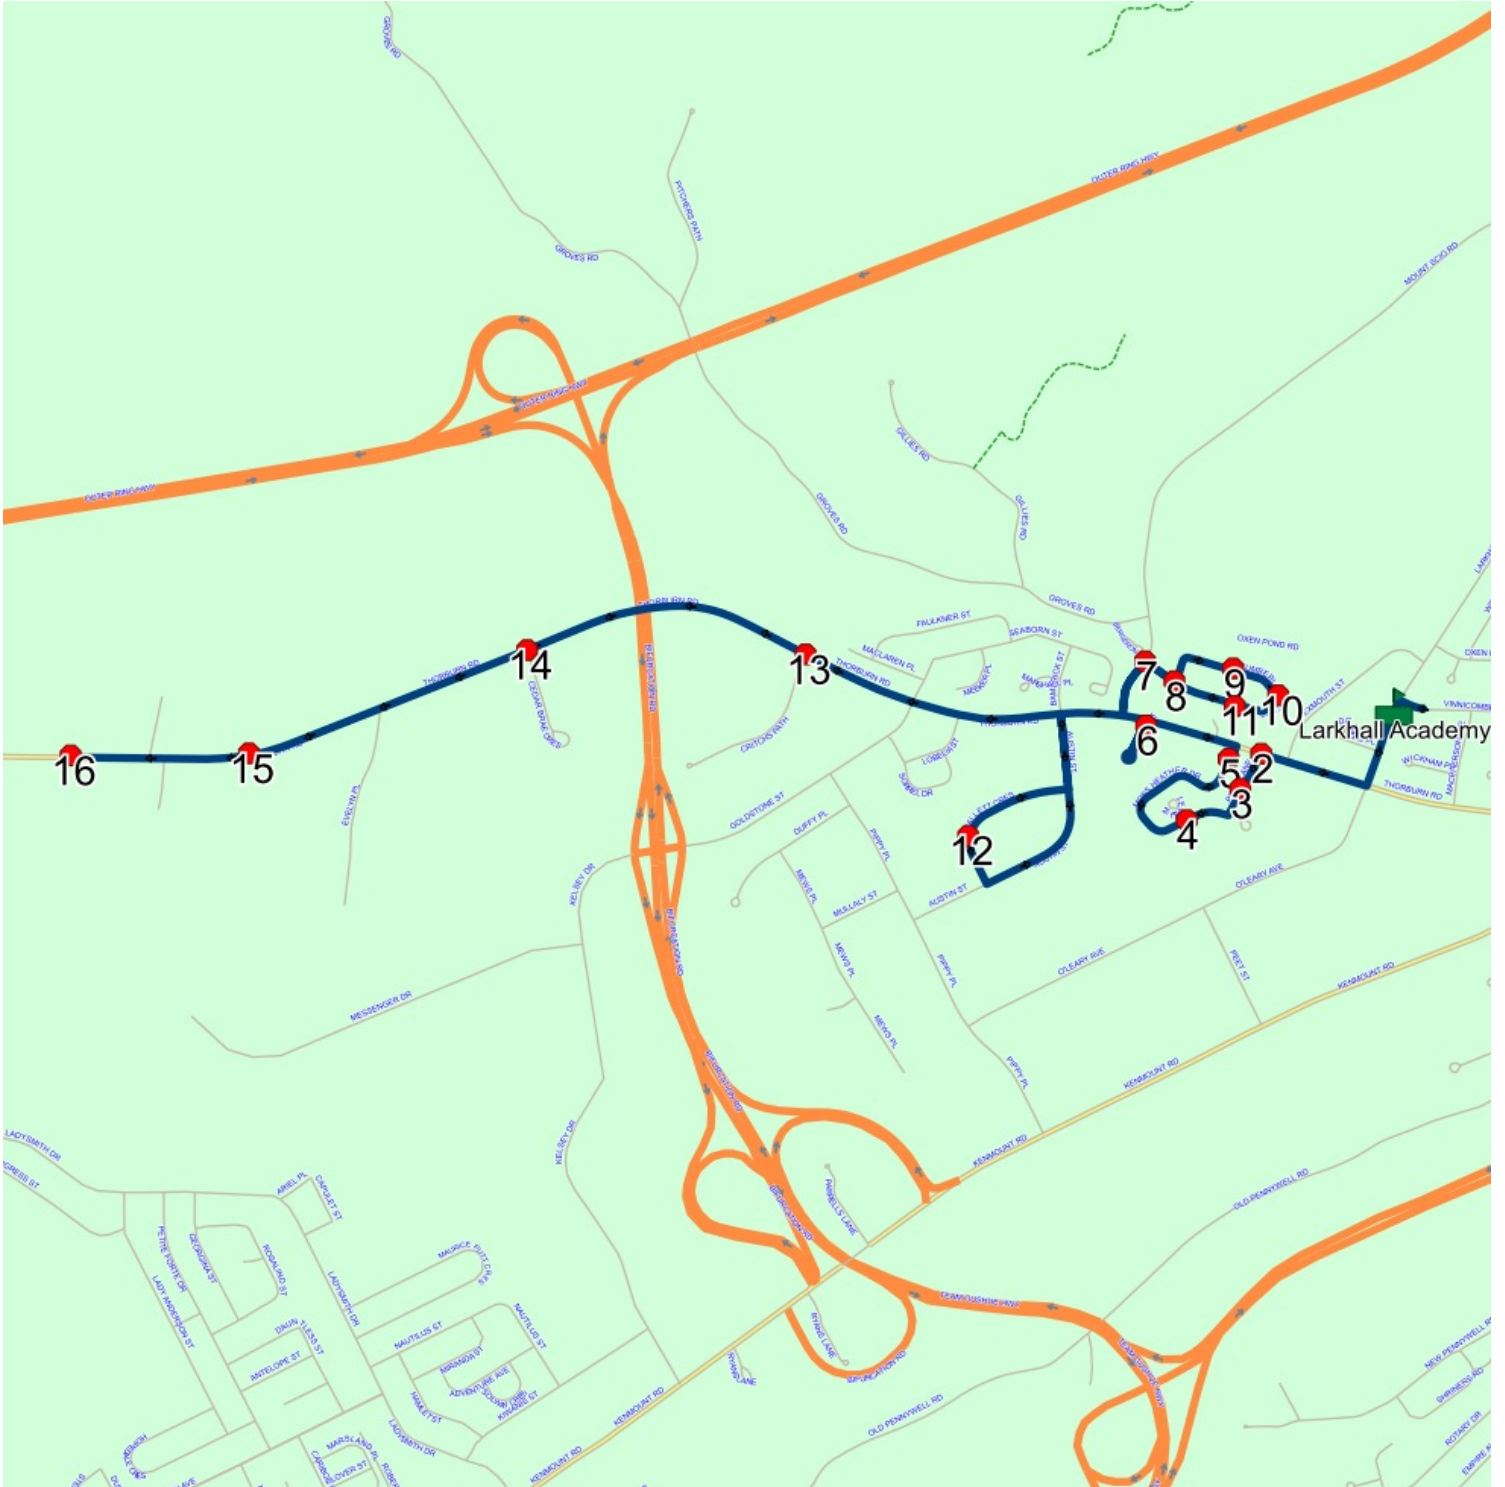

Route: 23-027-7 Run: 23-027-7 PM

Route: 23-027-7

Operator: Executive Taxi Ltd.

Vehicle: 23-027-7

Description:

Schools: Larkhall Academy (334)

Run: 23-027-7 PM

Schools: Larkhall Academy

#	Arrival	Departure	Description
1	2:50 PM	3:05 PM	Larkhall Academy Driveway
2	3:06 PM	3:07 PM	THORBURN RD; ST JOHNS & PICEA LANE; ST JOHNS
3	3:08 PM	3:09 PM	15 PICEA LANE; ST JOHNS; A1B
4	3:09 PM	3:10 PM	MOSS HEATHER DR; ST JOHNS & LEDUM PL; ST JOHNS
5	3:10 PM	3:11 PM	129 MOSS HEATHER DR; ST JOHNS
6	3:12 PM	3:13 PM	5 WIGMORE CRT; ST JOHNS; A1B : 2025-06-30
7	3:15 PM		MOUNT SCIO RD & CUMBERLAND CRES
8	3:15 PM	3:16 PM	192 CUMBERLAND CRES; ST JOHNS; A1B : 2026-06-30
9	3:16 PM	3:17 PM	128 CUMBERLAND CRES; ST JOHNS; A1B
10	3:17 PM	3:18 PM	78 CUMBERLAND CRES; ST JOHNS; A1B
11	3:18 PM	3:19 PM	38 CUMBERLAND CRES; ST JOHNS; A1B
12	3:21 PM		RAINBOW DAYCARE - 17 HALLETT CRES Effective: 2024-10-30
13	3:24 PM		THORBURN RD & CRITCHS PATH
14	3:25 PM	3:26 PM	THORBURN RD & CEDAR BRAE CRES
15	3:26 PM		394 THORBURN RD
16	3:27 PM		460 THORBURN RD

Route: 23-027-7 Run: 23-027-7 PM