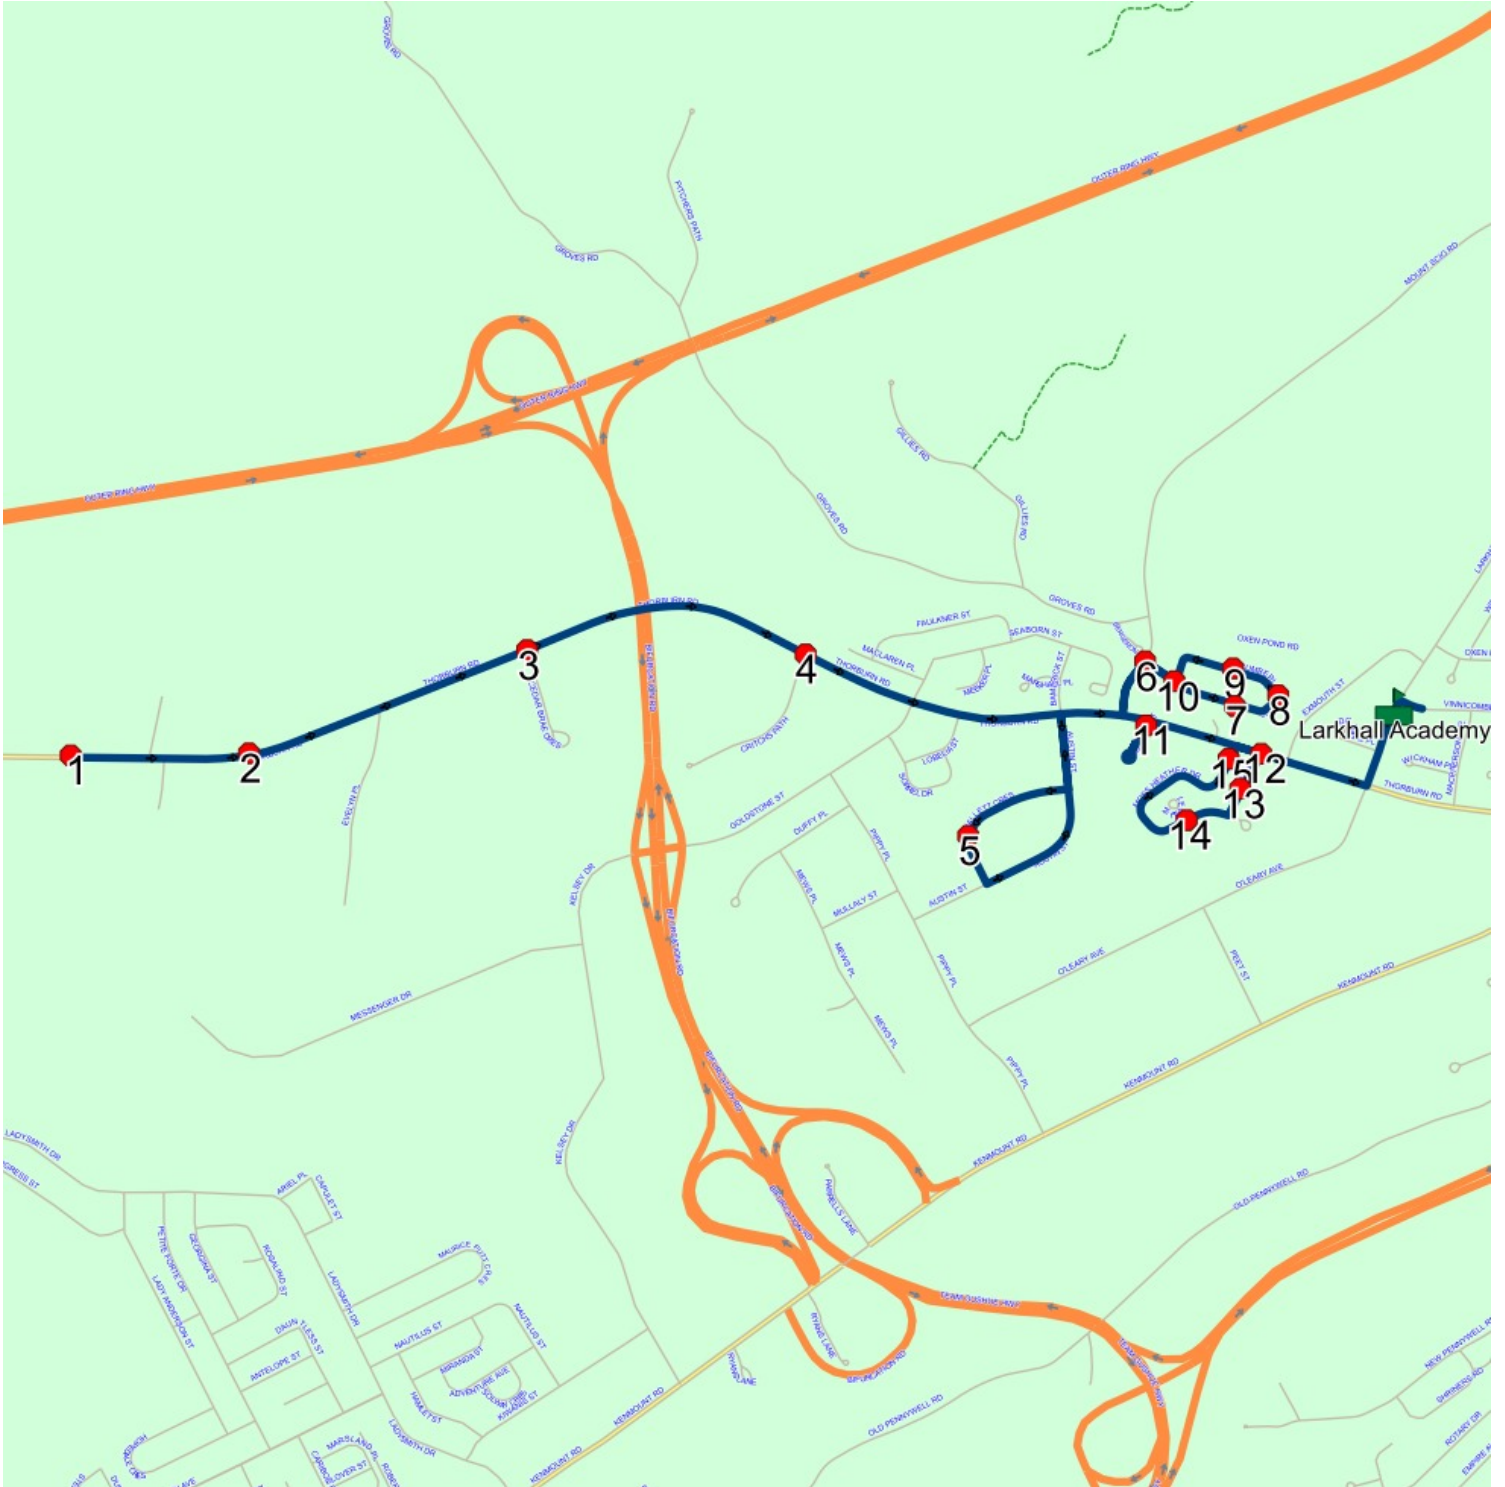

Schools: Larkhall Academy

#	Arrival	Departure	Description
1	2:50 PM	3:05 PM	Larkhall Academy Driveway
2	3:14 PM		39 GIL EANNES DR; ST JOHNS; A1B : 2026-06-30
3	3:15 PM		#13 Gil Eannes Dr
4	3:16 PM		GREAT EASTERN AVE & GIL EANNES DR
5	3:17 PM	3:18 PM	7 DUKE ST
6	3:19 PM		GREAT EASTERN AVE & STEPHANO ST
7	3:20 PM		GREAT EASTERN AVE & WOLF ST
8	3:21 PM	3:22 PM	ICELAND PL & OBERON ST
9	3:23 PM	3:24 PM	12 PLUTO ST
10	3:24 PM	3:25 PM	ICELAND PL & PLUTO ST
11	3:25 PM	3:26 PM	28 ICELAND PL
12	3:26 PM	3:27 PM	GREAT EASTERN AVE & HENRY LARSEN ST
13	3:28 PM	3:29 PM	HENRY LARSEN ST & SIR WILFRED GRENFELL PL; ST JOHNS

Route: 23-027-6 Run: 23-027-6 PM

Route: 23-027-7 Run: 23-027-7 AM

Route: 23-027-7

Operator: Executive Taxi Ltd.

Vehicle: 23-027-7

Description:

Schools: Larkhall Academy (334)

Run: 23-027-7 AM

Schools: Larkhall Academy

#	Arrival	Departure	Description
1		8:10 AM	460 THORBURN RD
2		8:10 AM	394 THORBURN RD
3	8:11 AM	8:12 AM	THORBURN RD & CEDAR BRAE CRES
4	8:12 AM	8:13 AM	THORBURN RD & CRITCHS PATH
5		8:15 AM	RAINBOW DAYCARE - 17 HALLETT CRES Effective: 2024-10-30
6		8:17 AM	MOUNT SCIO RD & CUMBERLAND CRES
7		8:18 AM	38 CUMBERLAND CRES; ST JOHNS; A1B
8	8:18 AM	8:19 AM	78 CUMBERLAND CRES; ST JOHNS; A1B
9	8:19 AM	8:20 AM	128 CUMBERLAND CRES; ST JOHNS; A1B
10		8:20 AM	192 CUMBERLAND CRES; ST JOHNS; A1B : 2026-06-30
11		8:23 AM	5 WIGMORE CRT; ST JOHNS; A1B : 2025-06-30
12	8:24 AM	8:25 AM	THORBURN RD; ST JOHNS & PICEA LANE; ST JOHNS
13	8:25 AM	8:26 AM	15 PICEA LANE; ST JOHNS; A1B
14	8:26 AM	8:27 AM	MOSS HEATHER DR; ST JOHNS & LEDUM PL; ST JOHNS
15		8:28 AM	129 MOSS HEATHER DR; ST JOHNS
16	8:30 AM	8:33 AM	Larkhall Academy Driveway

Route: 23-027-7 Run: 23-027-7 AM

Route: 23-027-7 Run: 23-027-7 PM

Route: 23-027-7

Operator: Executive Taxi Ltd.

Vehicle: 23-027-7

Description:

Schools: Larkhall Academy (334)

Run: 23-027-7 PM