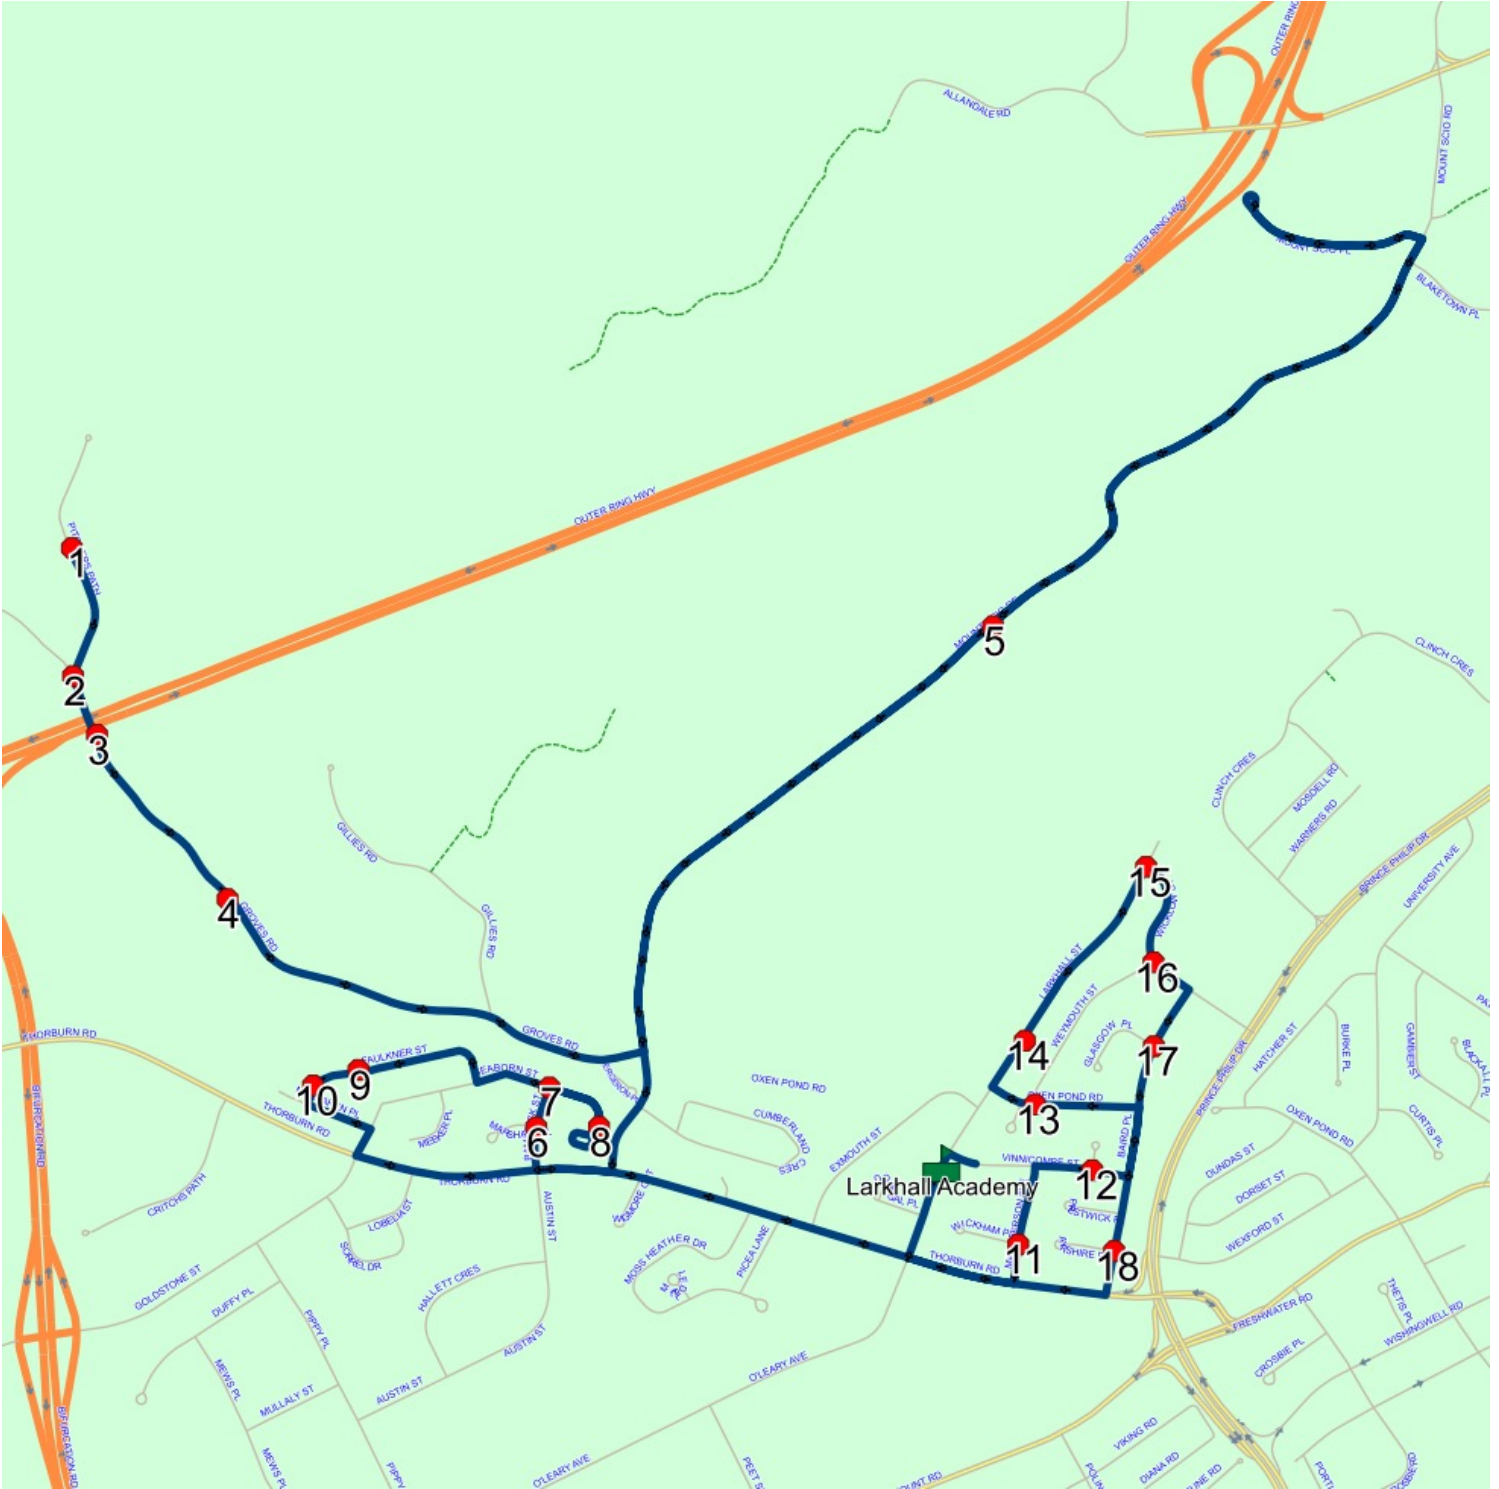

Route: 23-250-02 Run: 23-250-02 AM

Route: 23-250-02

Operator: Burse's Taxi Inc.

Vehicle: 23-250-02

Description:

Schools: Larkhall Academy (334)

Run: 23-250-02 AM

Schools: Larkhall Academy

#	Arrival	Departure	Description
1		7:58 AM	#70 Pitchers Path
2	7:58 AM	7:59 AM	Groves Rd @ Pitchers Path
3		8:00 AM	#252 Groves Rd
4		8:00 AM	185 GROVES RD; ST JOHNS; A1B
5		8:09 AM	213 MOUNT SCIO RD; ST JOHNS; A1B
6		8:11 AM	BAMBRICK ST; ST JOHNS & MARSHALL PL; ST JOHNS
7		8:12 AM	SEABORN ST; ST JOHNS & BAMBRICK ST; ST JOHNS
8		8:13 AM	8 SEABORN ST; ST JOHNS; A1B : 2026-06-30
9	8:14 AM	8:15 AM	82 FAULKNER ST; ST JOHNS; A1B
10		8:15 AM	88 FAULKNER ST; ST JOHNS; A1B : 2025-06-30
11	8:19 AM	8:20 AM	MACPHERSON AVE; ST JOHNS & WICKHAM PL; ST JOHNS
12	8:20 AM	8:21 AM	VINNICOMBE PL; ST JOHNS & VINNICOMBE ST; ST JOHNS
13	8:22 AM	8:23 AM	WEYMOUTH ST; ST JOHNS & OXEN POND RD; ST JOHNS
14		8:24 AM	56 LARKHALL ST; ST JOHNS; A1B
15		8:25 AM	LARKHALL ST; ST JOHNS & WICKLOW ST; ST JOHNS
16		8:26 AM	WICKLOW ST; ST JOHNS & WEYMOUTH ST; ST JOHNS
17		8:27 AM	BAIRD PL; ST JOHNS & GLASGOW PL; ST JOHNS
18		8:28 AM	BAIRD PL; ST JOHNS & AYRSHIRE PL; ST JOHNS
19	8:30 AM	8:32 AM	Larkhall Academy Driveway

Route: 23-250-02 Run: 23-250-02 AM