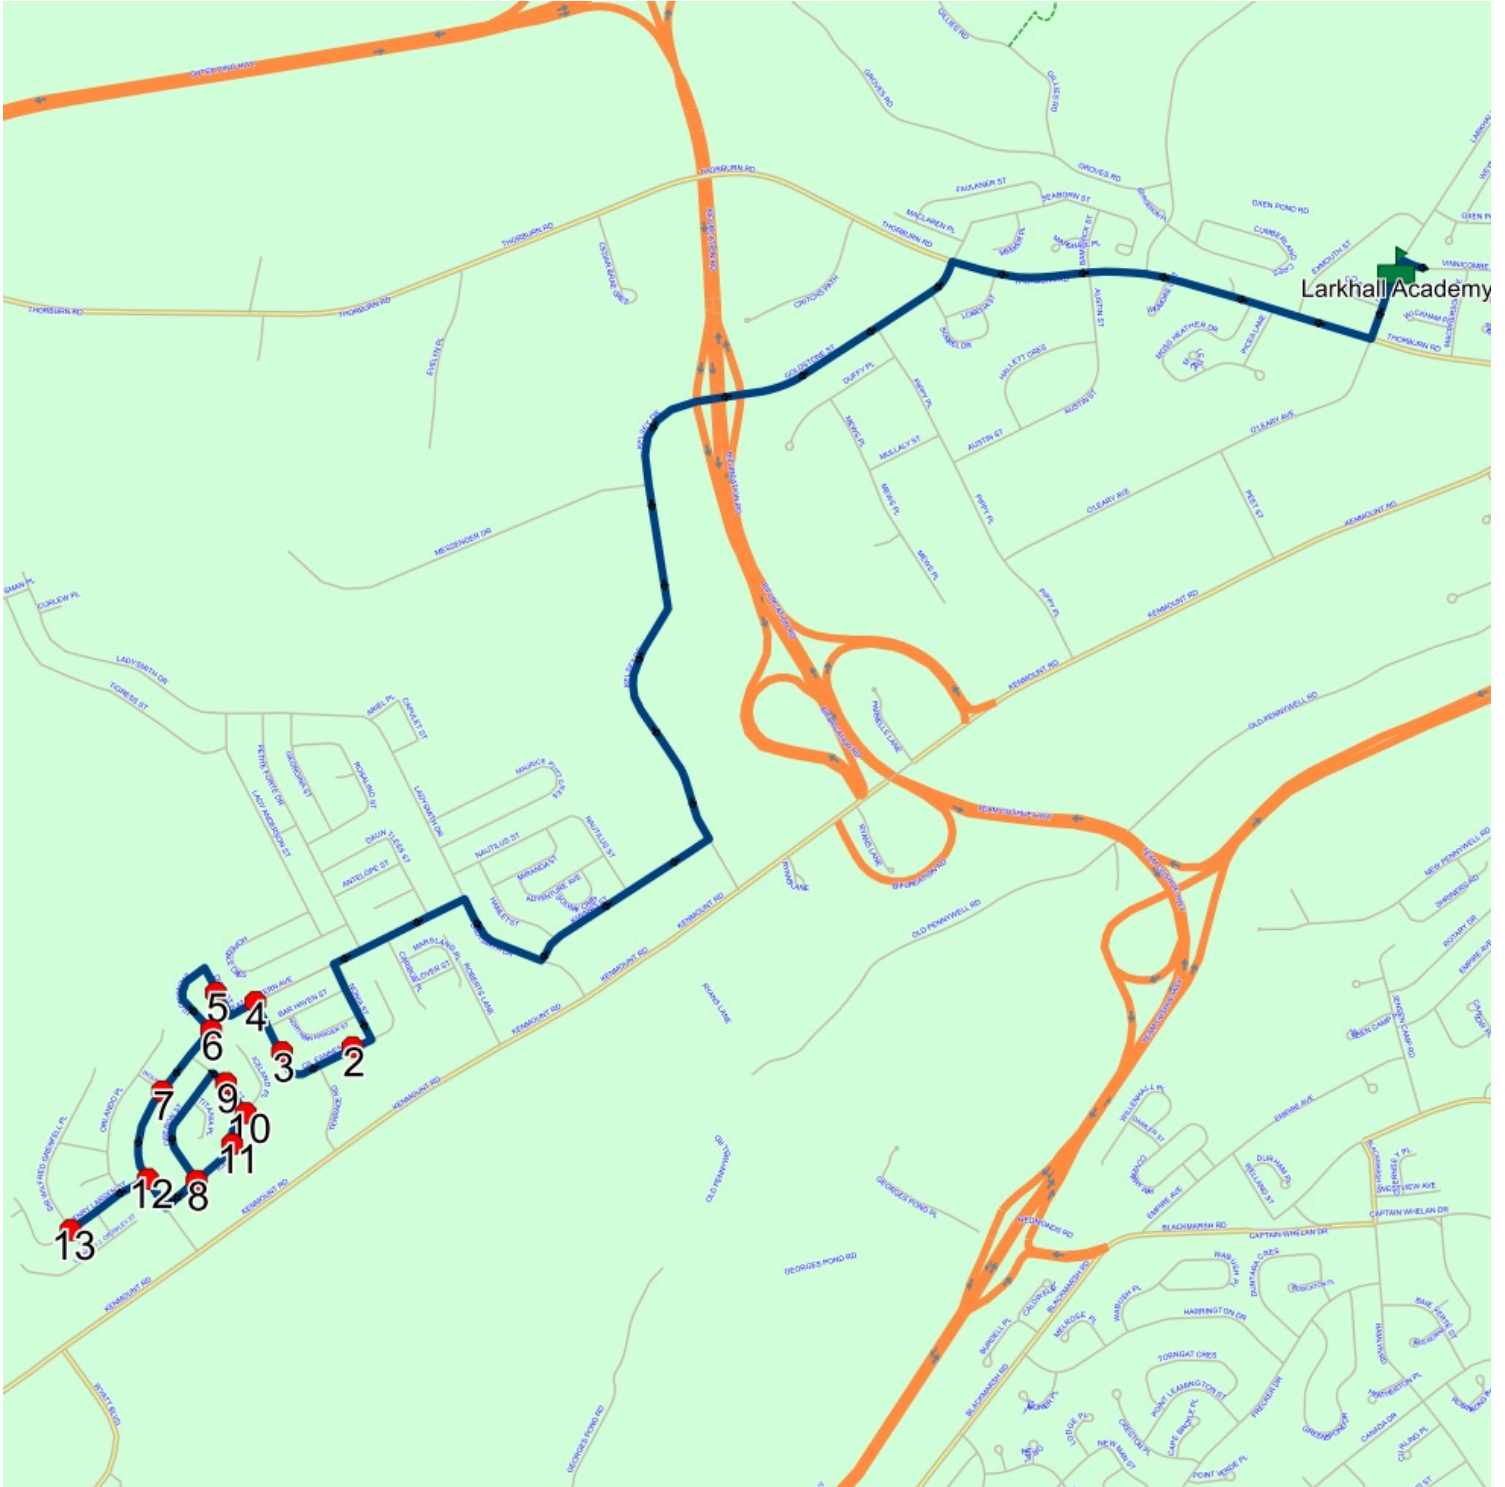

#	Arrival	Departure	Description
1		8:08 AM	HENRY LARSEN ST & SIR WILFRED GRENFELL PL; ST JOHNS
2		8:09 AM	GREAT EASTERN AVE & HENRY LARSEN ST
3	8:10 AM	8:11 AM	ICELAND PL & OBERON ST
4	8:11 AM	8:12 AM	28 ICELAND PL
5		8:12 AM	ICELAND PL & PLUTO ST
6	8:13 AM	8:14 AM	12 PLUTO ST
7		8:16 AM	GREAT EASTERN AVE & WOLF ST
8	8:16 AM	8:17 AM	GREAT EASTERN AVE & STEPHANO ST
9		8:18 AM	7 DUKE ST
10		8:19 AM	GREAT EASTERN AVE & GIL EANNES DR
11	8:20 AM	8:21 AM	#13 Gil Eannes Dr
12		8:21 AM	39 GIL EANNES DR; ST JOHNS; A1B : 2026-06-30
13	8:30 AM	8:33 AM	Larkhall Academy Driveway

Route: 23-027-6 Run: 23-027-6 AM

Route: 23-027-6 Run: 23-027-6 PM

Route: 23-027-6

Operator: Executive Taxi Ltd.

Vehicle: 23-027-6

Description:

Schools: Larkhall Academy (334)

Run: 23-027-6 PM

Schools: Larkhall Academy

#	Arrival	Departure	Description
1	2:50 PM	3:05 PM	Larkhall Academy Driveway
2	3:14 PM		39 GIL EANNES DR; ST JOHNS; A1B : 2026-06-30
3	3:15 PM		#13 Gil Eannes Dr
4	3:16 PM		GREAT EASTERN AVE & GIL EANNES DR
5	3:17 PM	3:18 PM	7 DUKE ST
6	3:19 PM		GREAT EASTERN AVE & STEPHANO ST
7	3:20 PM		GREAT EASTERN AVE & WOLF ST
8	3:21 PM	3:22 PM	ICELAND PL & OBERON ST
9	3:23 PM	3:24 PM	12 PLUTO ST
10	3:24 PM	3:25 PM	ICELAND PL & PLUTO ST
11	3:25 PM	3:26 PM	28 ICELAND PL
12	3:26 PM	3:27 PM	GREAT EASTERN AVE & HENRY LARSEN ST
13	3:28 PM	3:29 PM	HENRY LARSEN ST & SIR WILFRED GRENFELL PL; ST JOHNS

Route: 23-027-6 Run: 23-027-6 PM

Route: 23-027-7 Run: 23-027-7 AM

Route: 23-027-7

Operator: Executive Taxi Ltd.

Vehicle: 23-027-7

Description:

Schools: Larkhall Academy (334)

Run: 23-027-7 AM