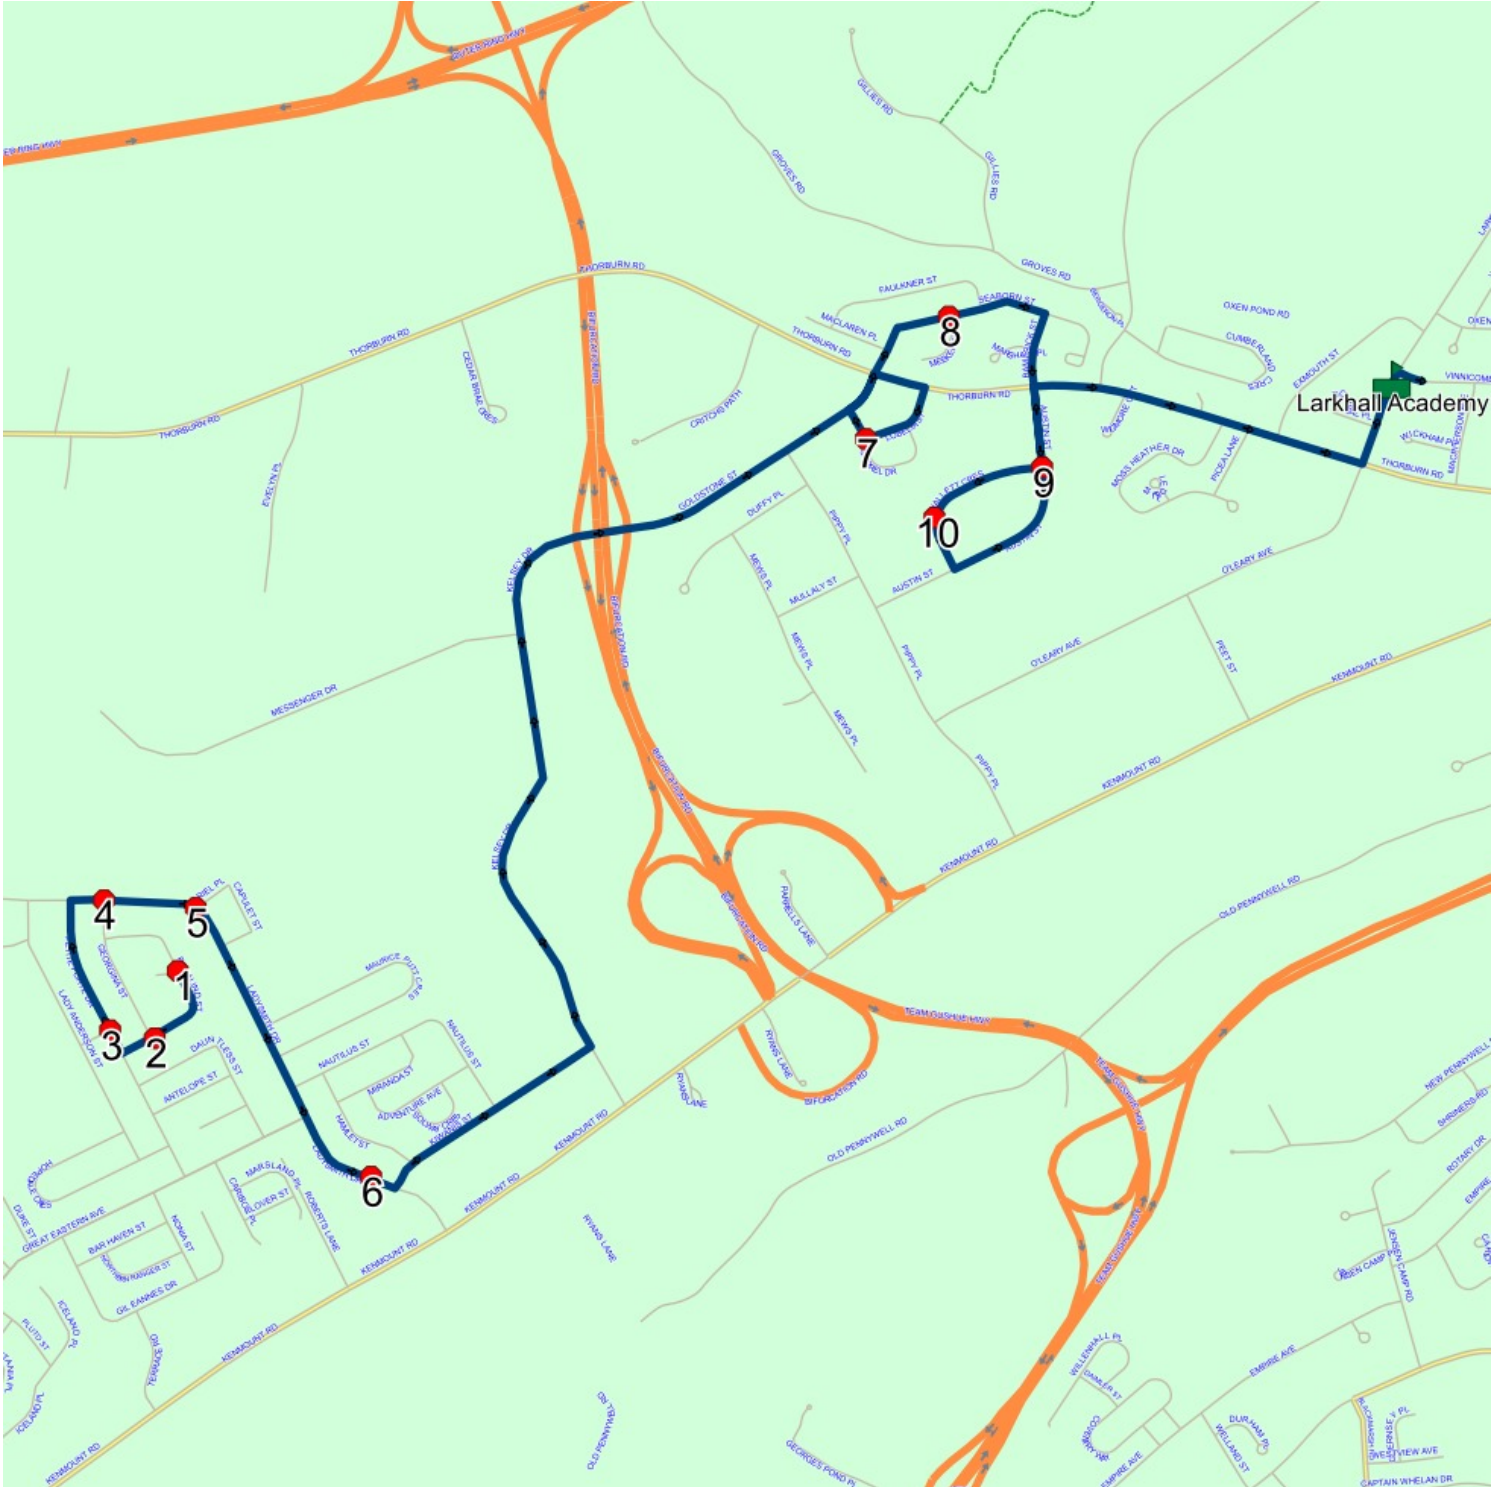

Route: 23-250-08 Run: 23-250-08 AM

Route: 23-250-08

Operator: Burse's Taxi Inc.

Vehicle: 23-250-08

Description:

Schools: Larkhall Academy (334)

Run: 23-250-08 AM

Schools: Larkhall Academy

#	Arrival	Departure	Description
1		8:11 AM	ROSALIND ST & NERISSA PL
2		8:12 AM	8 ROSALIND ST
3	8:12 AM	8:13 AM	PETITE FORTE DR & DESOLA ST Effective: 2025-04-11
4		8:14 AM	LADYSMITH DR & GEORGINA ST
5	8:14 AM	8:15 AM	LADYSMITH DR & ARIEL PL
6	8:16 AM	8:17 AM	30 LADYSMITH DR Effective: 2025-04-11
7	8:22 AM	8:23 AM	SORREL DR; ST JOHNS & LOBELIA ST; ST JOHNS
8		8:24 AM	SEABORN ST & MEEKER PL; ST JOHNS
9	8:25 AM	8:26 AM	AUSTIN ST; ST JOHNS & HALLETT CRES; ST JOHNS
10		8:26 AM	RAINBOW DAYCARE - 17 HALLETT CRES
11	8:30 AM	8:32 AM	Larkhall Academy Driveway

Route: 23-250-08 Run: 23-250-08 AM