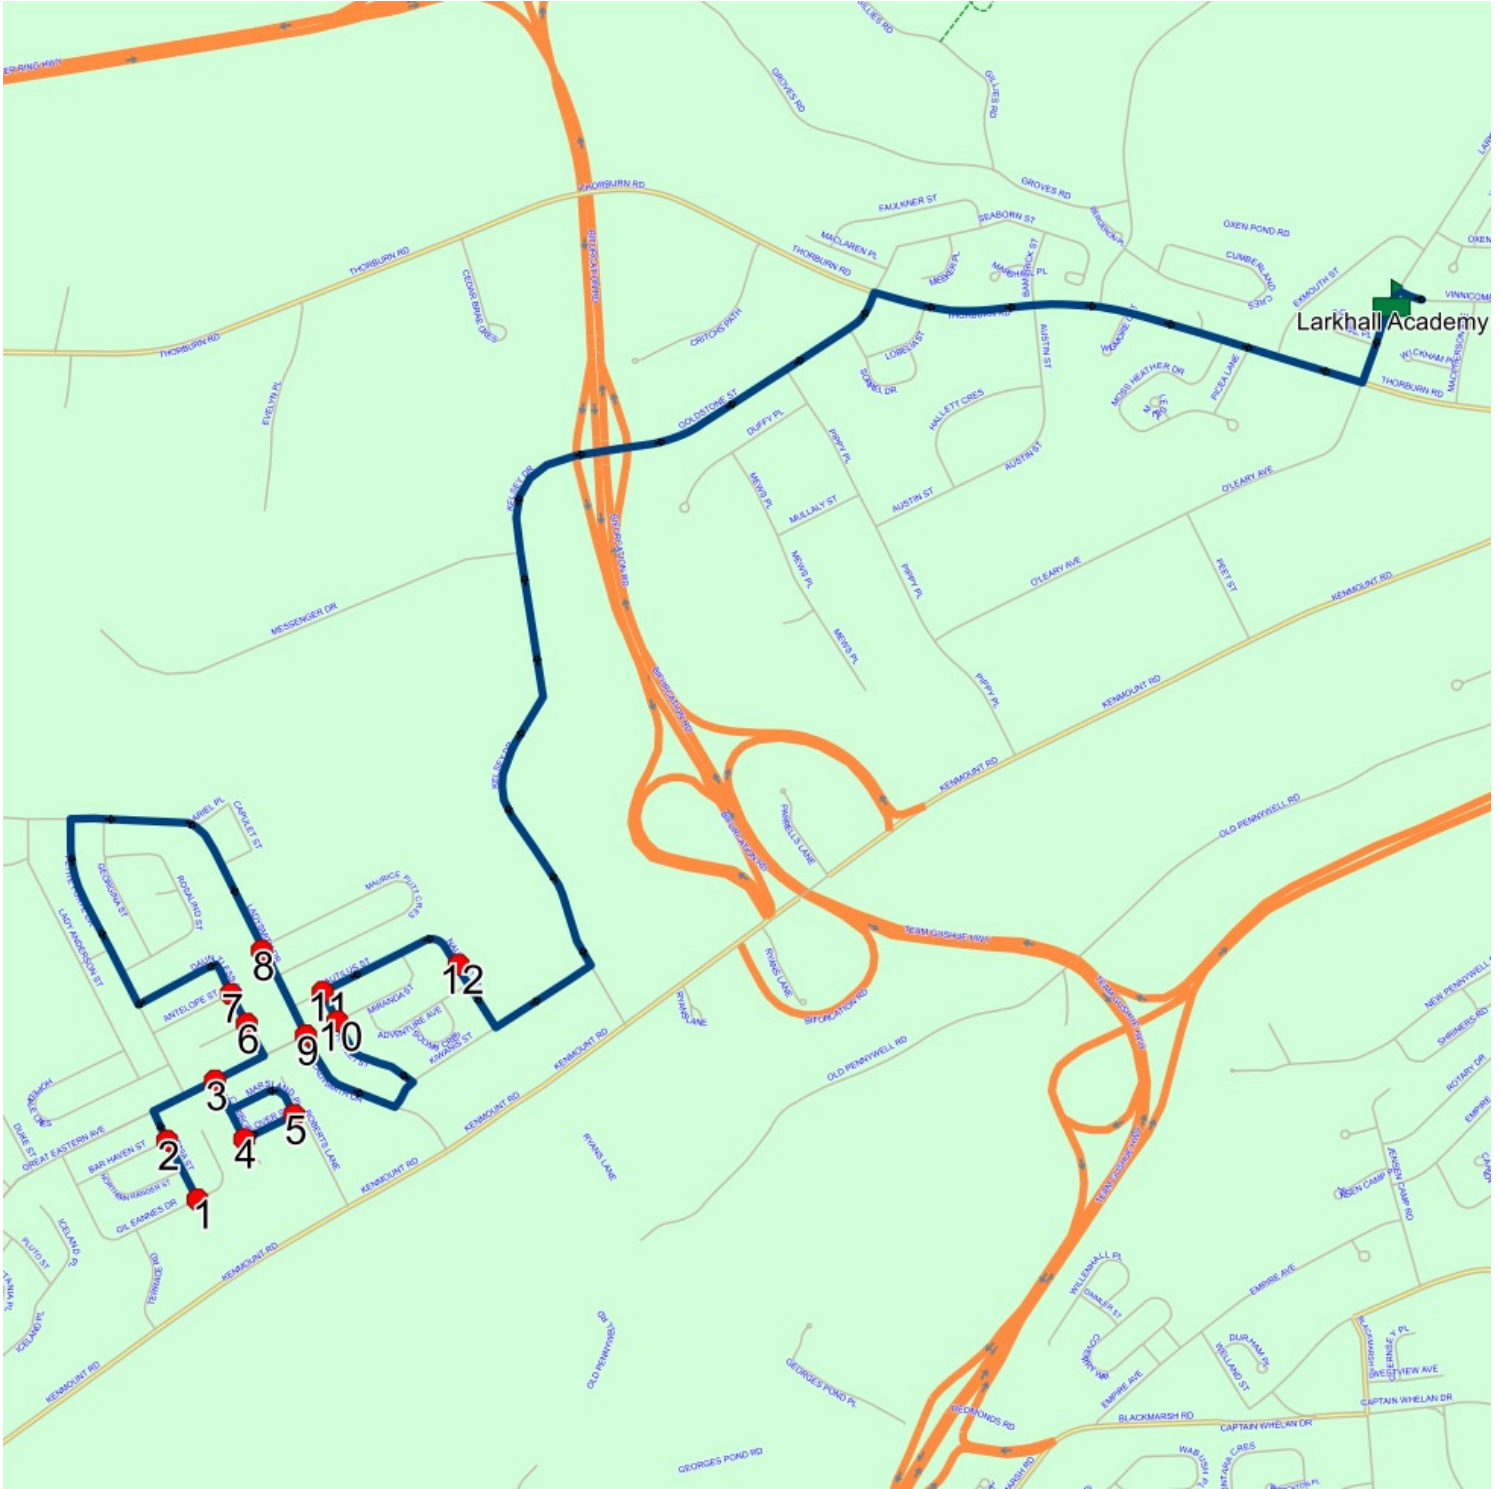

Schools: Larkhall Academy

#	Arrival	Departure	Description
1	2:50 PM	3:05 PM	Larkhall Academy Driveway
2	3:06 PM	3:07 PM	THORBURN RD; ST JOHNS & PICEA LANE; ST JOHNS
3	3:08 PM	3:09 PM	15 PICEA LANE; ST JOHNS; A1B
4	3:09 PM	3:10 PM	MOSS HEATHER DR; ST JOHNS & LEDUM PL; ST JOHNS
5	3:10 PM	3:11 PM	129 MOSS HEATHER DR; ST JOHNS
6	3:12 PM	3:13 PM	5 WIGMORE CRT; ST JOHNS; A1B : 2025-06-30
7	3:15 PM		MOUNT SCIO RD & CUMBERLAND CRES
8	3:15 PM	3:16 PM	192 CUMBERLAND CRES; ST JOHNS; A1B : 2026-06-30
9	3:16 PM	3:17 PM	128 CUMBERLAND CRES; ST JOHNS; A1B
10	3:17 PM	3:18 PM	78 CUMBERLAND CRES; ST JOHNS; A1B
11	3:18 PM	3:19 PM	38 CUMBERLAND CRES; ST JOHNS; A1B
12	3:21 PM		RAINBOW DAYCARE - 17 HALLETT CRES Effective: 2024-10-30
13	3:24 PM		THORBURN RD & CRITCHS PATH
14	3:25 PM	3:26 PM	THORBURN RD & CEDAR BRAE CRES
15	3:26 PM		394 THORBURN RD
16	3:27 PM		460 THORBURN RD

Route: 23-027-7 Run: 23-027-7 PM

Route: 23-027-8 Run: 23-027-8 AM

Route: 23-027-8

Operator: Executive Taxi Ltd.

Vehicle: 23-027-8

Description:

Schools: Larkhall Academy (334)

Run: 23-027-8 AM

Schools: Larkhall Academy

#	Arrival	Departure	Description
1	8:08 AM	8:09 AM	Nonia St @ Gil Eannes Dr
2	8:09 AM	8:10 AM	Nonia St @ Bar Haven St
3	8:10 AM	8:11 AM	CARIBOU PL & GREAT EASTERN AVE
4	8:11 AM	8:12 AM	Plover St @ Caribou PI
5	8:12 AM	8:13 AM	Marsland PI @ Plover St
6		8:15 AM	DAUNTLESS ST & BLUE JACKET PL
7	8:15 AM	8:16 AM	DAUNTLESS ST & ANTELOPE ST
8	8:18 AM	8:19 AM	85 LADYSMITH DR
9		8:19 AM	LADYSMITH DR & GREAT EASTERN AVE
10		8:21 AM	Hamlet St @ Miranda St
11	8:21 AM	8:22 AM	Nautilus St @ Hamlet St
12	8:22 AM	8:23 AM	#59 Nautilus St
13	8:30 AM	8:32 AM	Larkhall Academy Driveway

Route: 23-027-8 Run: 23-027-8 AM

Route: 23-027-8 Run: 23-027-8 PM

Route: 23-027-8

Operator: Executive Taxi Ltd.

Vehicle: 23-027-8

Description:

Schools: Larkhall Academy (334)

Run: 23-027-8 PM