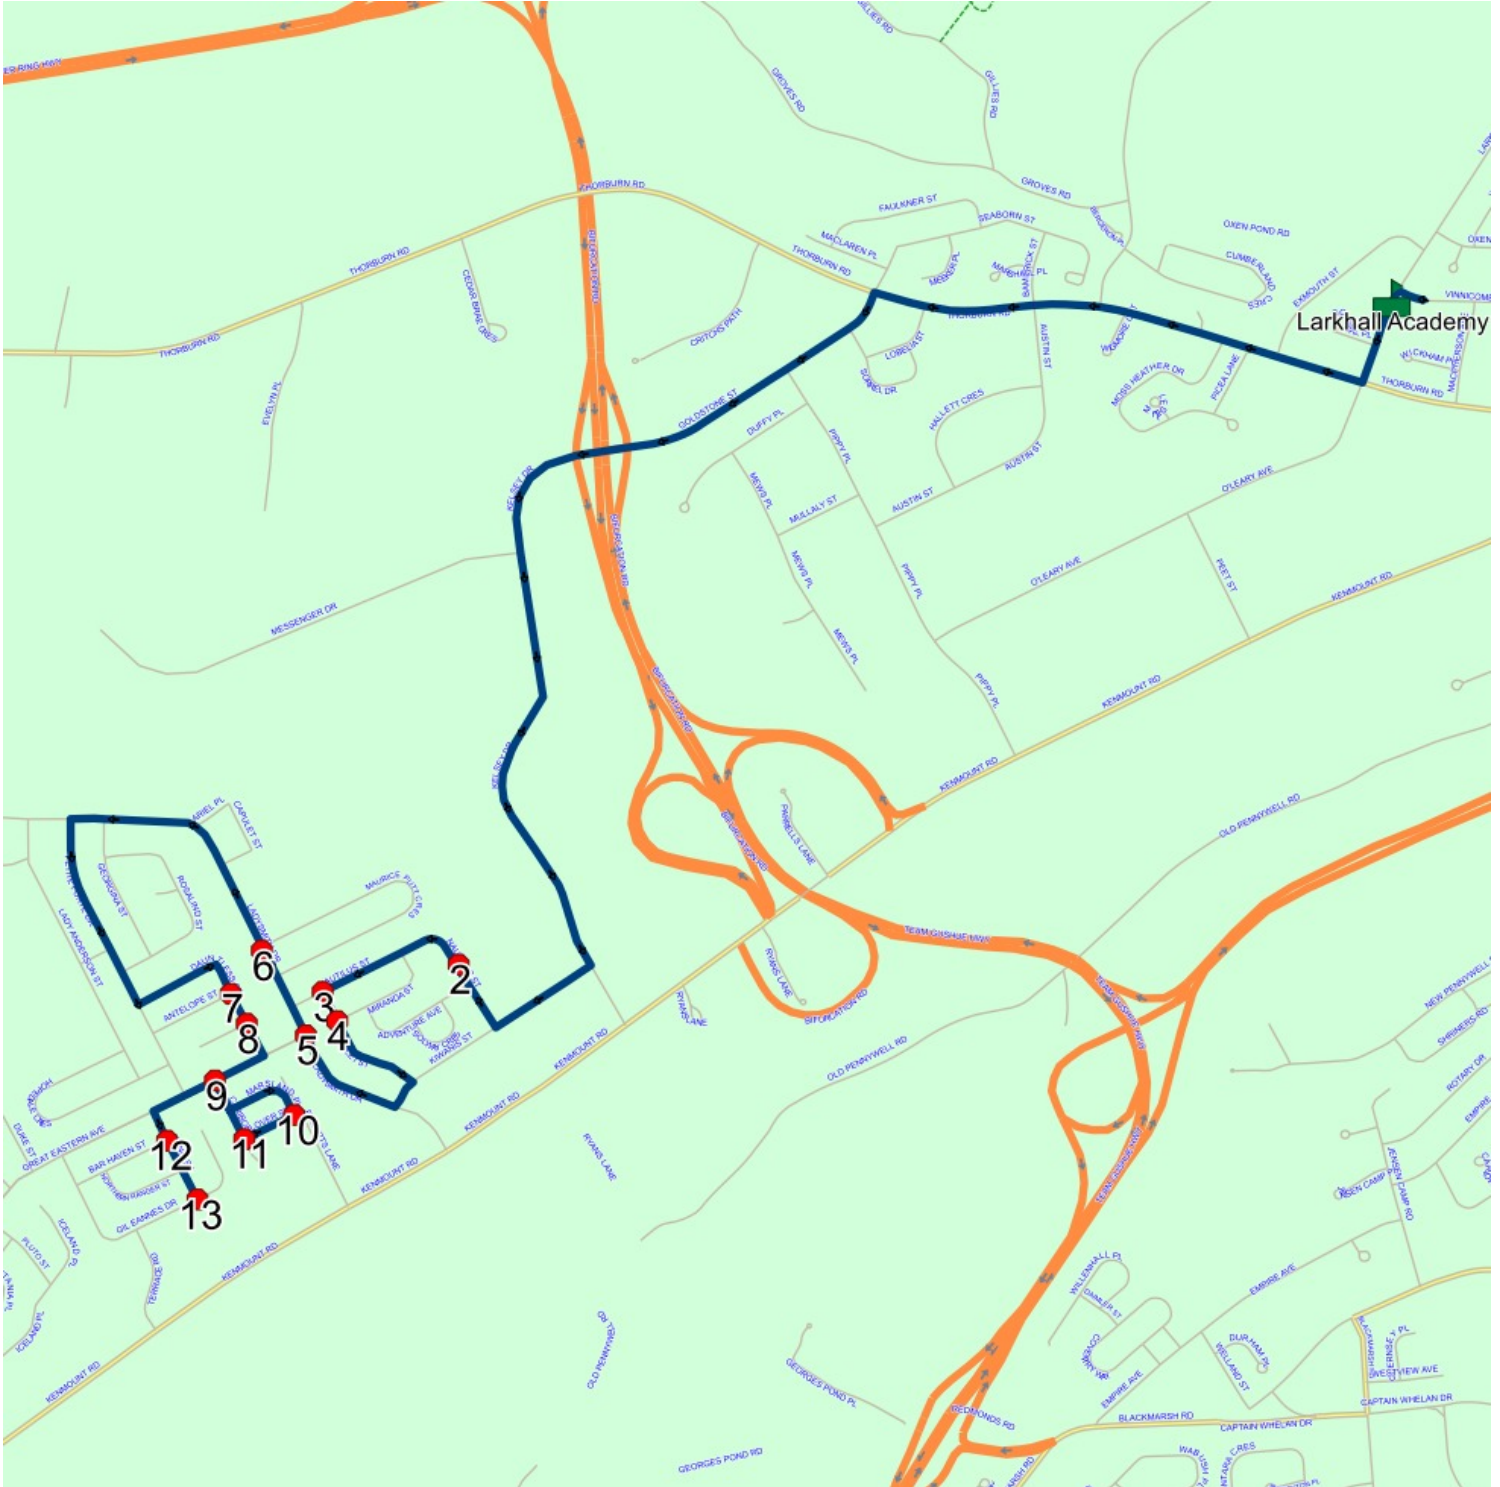

Route: 23-027-8 Run: 23-027-8 PM

Route: 23-027-8

Operator: Executive Taxi Ltd.

Vehicle: 23-027-8

Description:

Schools: Larkhall Academy (334)

Run: 23-027-8 PM

Schools: Larkhall Academy

#	Arrival	Departure	Description
1	2:50 PM	3:05 PM	Larkhall Academy Driveway
2	3:11 PM	3:12 PM	#59 Nautilus St
3	3:13 PM		Nautilus St @ Hamlet St
4	3:14 PM		Hamlet St @ Miranda St
5	3:15 PM		LADYSMITH DR & GREAT EASTERN AVE
6	3:16 PM	3:17 PM	85 LADYSMITH DR
7	3:19 PM	3:20 PM	DAUNTLESS ST & ANTELOPE ST
8	3:20 PM	3:21 PM	DAUNTLESS ST & BLUE JACKET PL
9	3:21 PM	3:22 PM	CARIBOU PL & GREAT EASTERN AVE
10	3:23 PM	3:24 PM	Marsland Pl @ Plover St
11	3:24 PM	3:25 PM	Plover St @ Caribou Pl
12	3:26 PM	3:27 PM	Nonia St @ Bar Haven St
13	3:27 PM	3:28 PM	Nonia St @ Gil Eannes Dr

Route: 23-027-8 Run: 23-027-8 PM