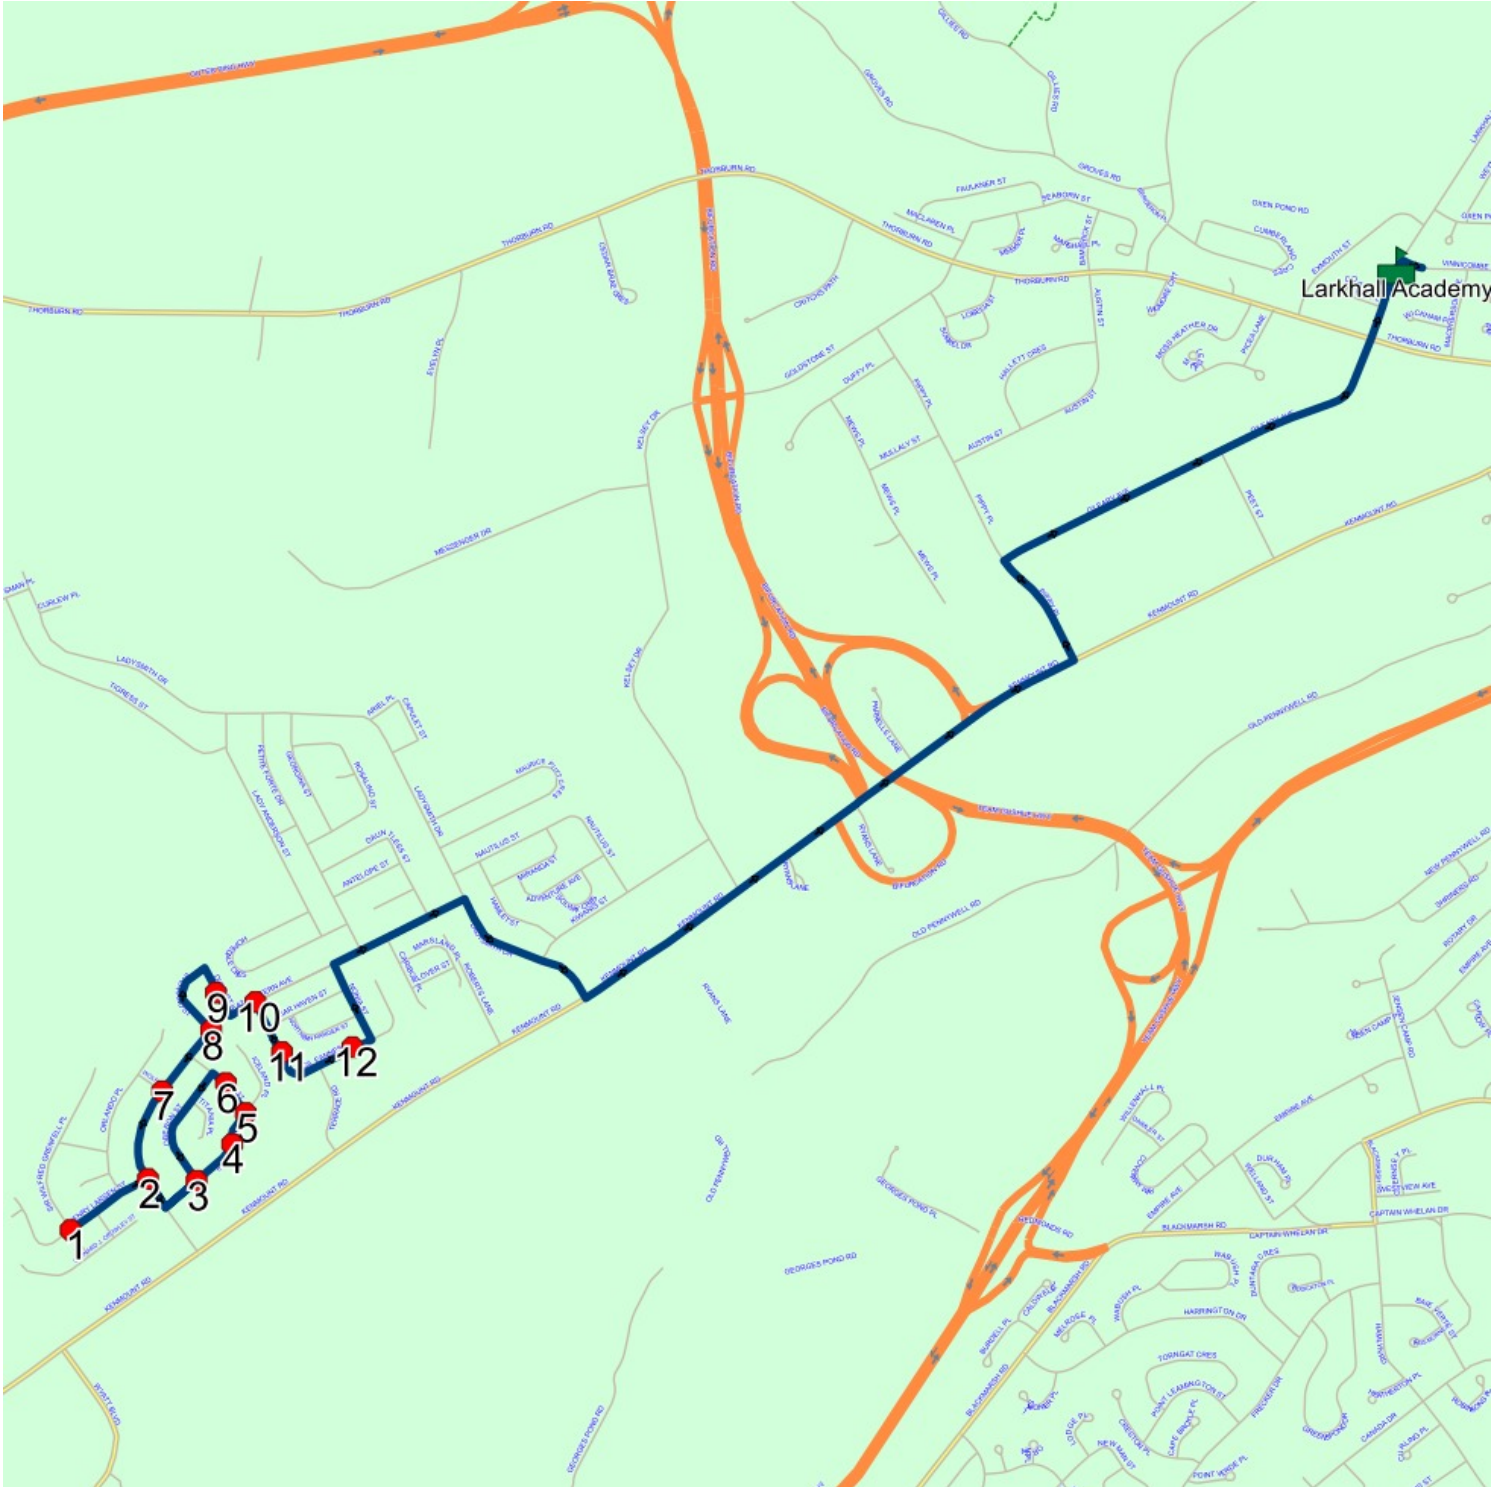

Route: 23-027-6 Run: 23-027-6 AM

Route: 23-027-6

Operator: Executive Taxi Ltd.

Vehicle: 23-027-6

Description:

Schools: Larkhall Academy (334)

Run: 23-027-6 AM

Schools: Larkhall Academy

#	Arrival	Departure	Description
1		8:08 AM	HENRY LARSEN ST & SIR WILFRED GRENFELL PL; ST JOHNS
2		8:09 AM	GREAT EASTERN AVE & HENRY LARSEN ST
3	8:10 AM	8:11 AM	ICELAND PL & OBERON ST
4	8:11 AM	8:12 AM	28 ICELAND PL
5		8:12 AM	ICELAND PL & PLUTO ST
6	8:13 AM	8:14 AM	12 PLUTO ST
7		8:16 AM	GREAT EASTERN AVE & WOLF ST
8	8:16 AM	8:17 AM	GREAT EASTERN AVE & STEPHANO ST
9		8:18 AM	7 DUKE ST
10		8:19 AM	GREAT EASTERN AVE & GIL EANNES DR
11	8:20 AM	8:21 AM	#13 Gil Eannes Dr
12		8:21 AM	39 GIL EANNES DR; ST JOHNS; A1B : 2026-06-30
13	8:30 AM	8:33 AM	Larkhall Academy Driveway

Route: 23-027-6 Run: 23-027-6 AM

Route: 23-027-6 Run: 23-027-6 PM

Route: 23-027-6

Operator: Executive Taxi Ltd.

Vehicle: 23-027-6

Description:

Schools: Larkhall Academy (334)

Run: 23-027-6 PM

Route: 23-027-6 Run: 23-027-6 PM

Route: 23-027-7 Run: 23-027-7 AM

Route: 23-027-7

Operator: Executive Taxi Ltd.

Vehicle: 23-027-7

Description:

Schools: Larkhall Academy (334)

Run: 23-027-7 AM