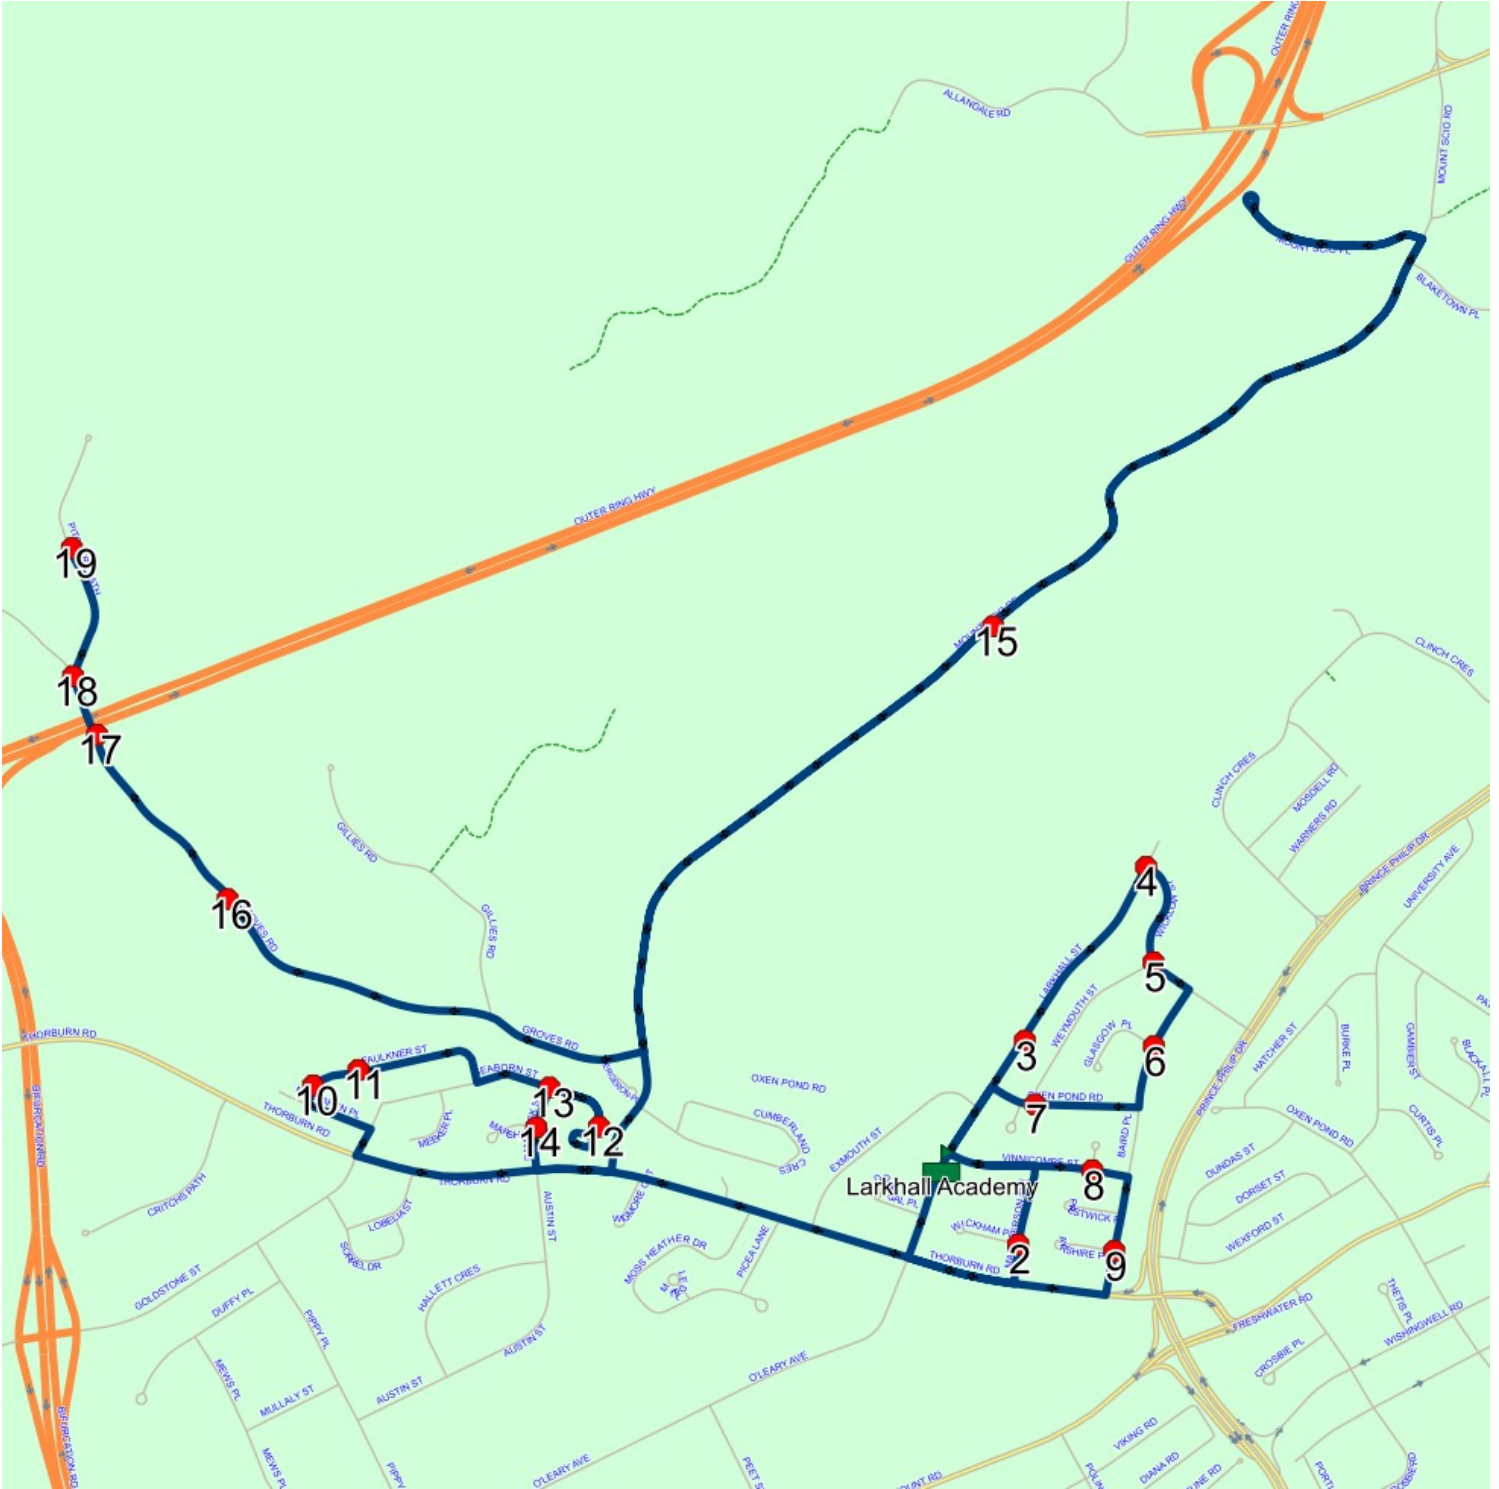

Route: 23-250-02 Run: 23-250-02 PM

Route: 23-250-02

Operator: Burse's Taxi Inc.

Vehicle: 23-250-02

Description:

Schools: Larkhall Academy (334)

Run: 23-250-02 PM

Schools: Larkhall Academy

#	Arrival	Departure	Description
1	2:50 PM	3:05 PM	Larkhall Academy Driveway
2	3:06 PM		MACPHERSON AVE; ST JOHNS & WICKHAM PL; ST JOHNS
3	3:08 PM		56 LARKHALL ST; ST JOHNS; A1B
4	3:09 PM	3:10 PM	LARKHALL ST; ST JOHNS & WICKLOW ST; ST JOHNS
5	3:10 PM	3:11 PM	WICKLOW ST; ST JOHNS & WEYMOUTH ST; ST JOHNS
6	3:11 PM	3:12 PM	BAIRD PL; ST JOHNS & GLASGOW PL; ST JOHNS
7	3:12 PM	3:13 PM	WEYMOUTH ST; ST JOHNS & OXEN POND RD; ST JOHNS
8	3:15 PM	3:16 PM	VINNICOMBE PL; ST JOHNS & VINNICOMBE ST; ST JOHNS
9	3:16 PM	3:17 PM	BAIRD PL; ST JOHNS & AYRSHIRE PL; ST JOHNS
10	3:20 PM		88 FAULKNER ST; ST JOHNS; A1B : 2025-06-30
11	3:21 PM		82 FAULKNER ST; ST JOHNS; A1B
12	3:22 PM	3:23 PM	8 SEABORN ST; ST JOHNS; A1B : 2026-06-30
13	3:24 PM		SEABORN ST; ST JOHNS & BAMBRICK ST; ST JOHNS
14	3:25 PM		BAMBRICK ST; ST JOHNS & MARSHALL PL; ST JOHNS
15	3:28 PM		213 MOUNT SCIO RD; ST JOHNS; A1B
16	3:36 PM	3:37 PM	185 GROVES RD; ST JOHNS; A1B
17	3:37 PM		#252 Groves Rd
18	3:37 PM	3:38 PM	Groves Rd @ Pitchers Path
19	3:39 PM		#70 Pitchers Path

Route: 23-250-02 Run: 23-250-02 PM