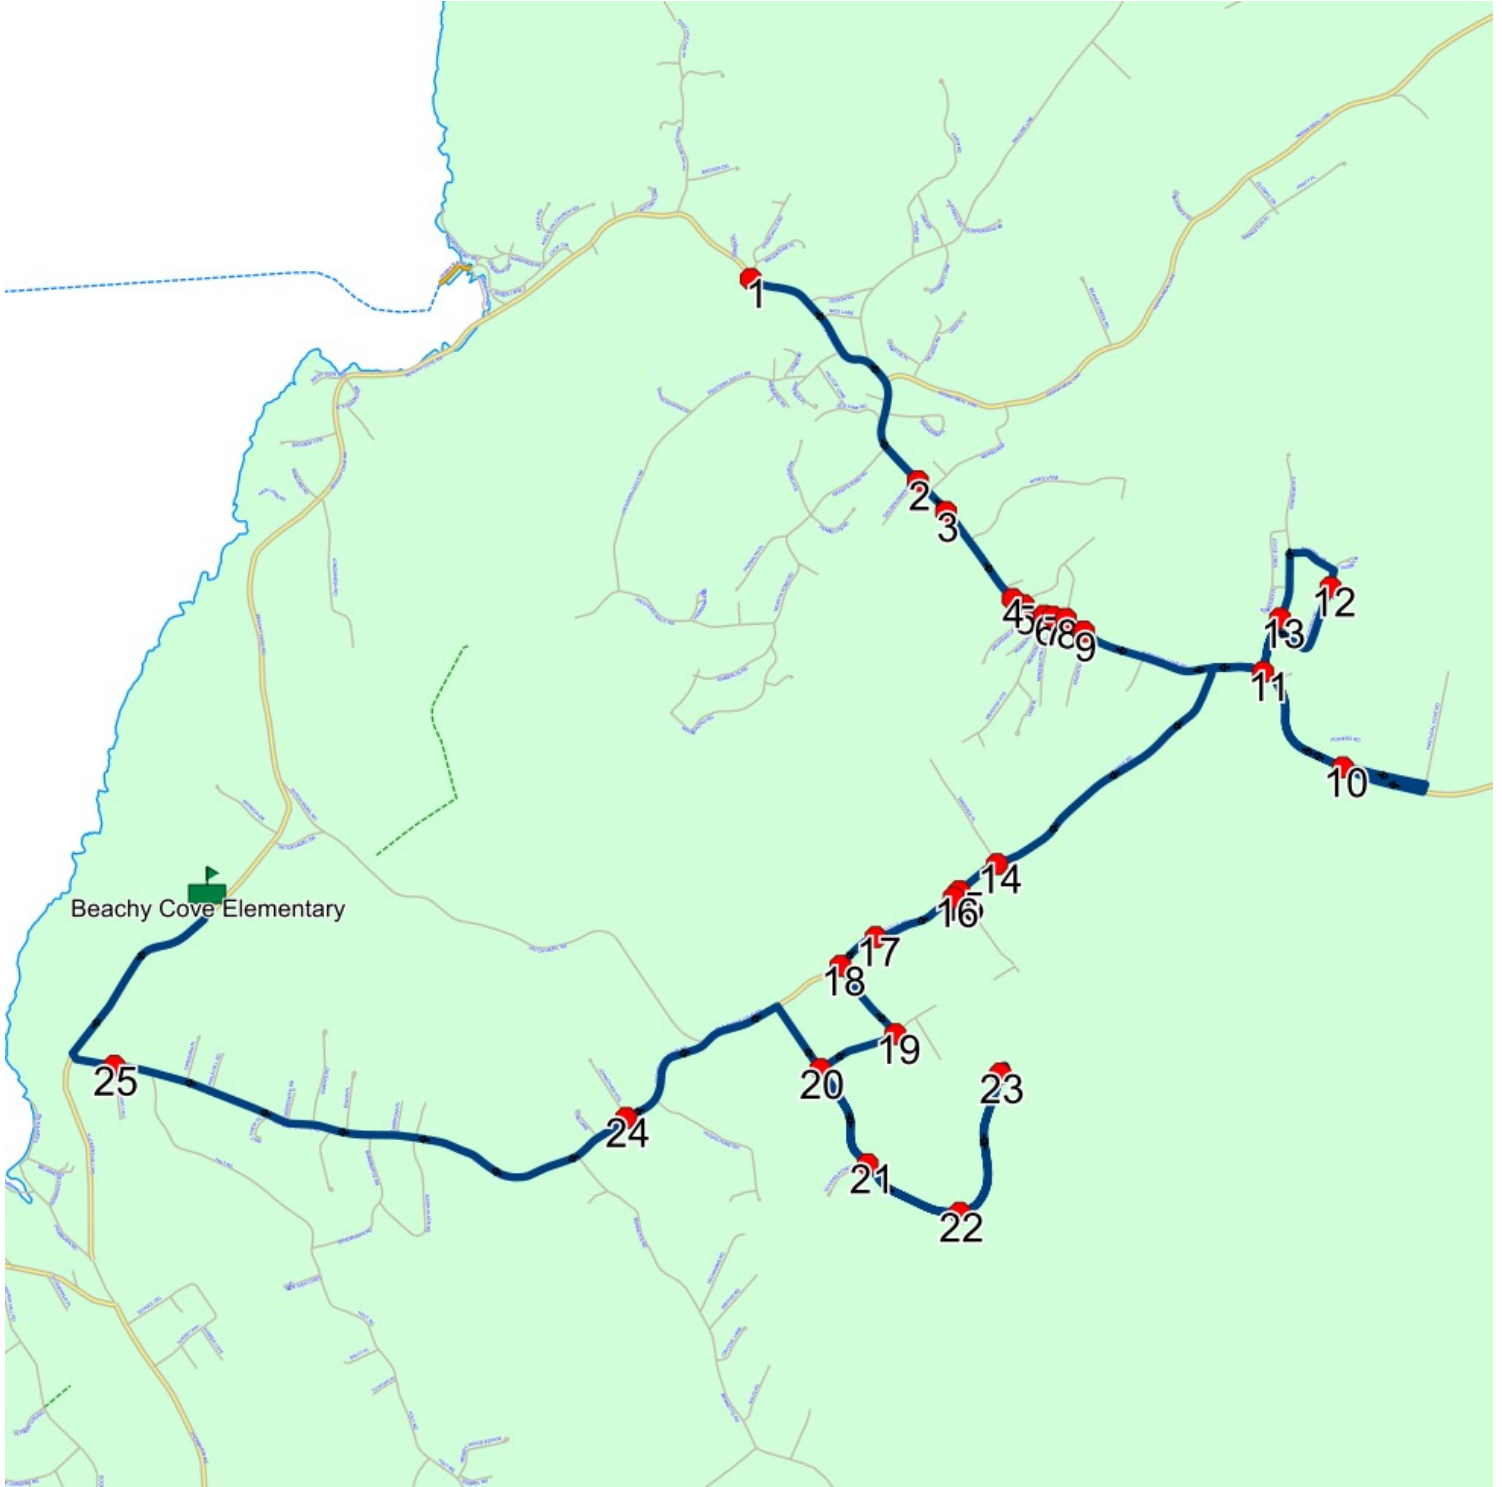

Route: 23-168-4 Run: 23-168-4 AM

Route: 23-168-4

Operator: Executive Taxi Ltd.

Vehicle: 23-168-4

Description:

Schools: Beachy Cove Elementary (320)

Run: 23-168-4 AM

Description:

Schools: Beachy Cove Elementary

#	Arrival	Departure	Description
1		7:34 AM	1711 PORTUGAL COVE RD (KIDS KAMPUS/KIDKARE)
2	7:35 AM	7:36 AM	PORTUGAL COVE RD & GOLDEN DAWN DR; PORTUGAL COVE-ST. PHILIP'S
3	7:36 AM	7:37 AM	#1557 Portugal Cove Rd
4		7:37 AM	#1479 Portugal Cove Rd
5	7:37 AM	7:38 AM	PORTUGAL COVE RD & KEELEY LN
6		7:38 AM	Portugal Cove Rd @ Meadow Hts
7	7:38 AM	7:39 AM	PORTUGAL COVE RD & KENSINGTON LANE
8	7:39 AM	7:40 AM	PORTUGAL COVE RD & MARIE PL
9		7:40 AM	PORTUGAL COVE RD & KNIGHTS REST; PORTUGAL COVE-ST. PHILIP'S
10	7:41 AM	7:42 AM	PORTUGAL COVE RD & POWERS RD
11		7:44 AM	PORTUGAL COVE RD & WINDSOR HTS
12		7:46 AM	66 BUGDEN DR; PORTUGAL COVE-ST PHILIPS; A1M
13		7:48 AM	#38 Windsor Hts
14		7:51 AM	Old Broad Cove Rd @ Maggies Pl
15	7:51 AM	7:52 AM	OLD BROAD COVE RD & SPARTA PL
16		7:52 AM	193 OLD BROAD COVE RD
17		7:53 AM	248 OLD BROAD COVE RD
18	7:53 AM	7:54 AM	OLD BROAD COVE RD & PRINCE GEORGE DR
19	7:55 AM	7:56 AM	PEGGY DEANE DR & PRINCE GEORGE DR
20		7:57 AM	OLIVERS POND RD & PEGGY DEANE DR
21		7:58 AM	OLIVERS POND RD & OLIVERS POND PL; PORTUGAL COVE-ST. PHILIP'S
22	7:58 AM	7:59 AM	178 OLIVERS POND RD
23		8:00 AM	253 OLIVERS POND RD
24		8:05 AM	OLD BROAD COVE RD & JOHNATHAN HTS
25		8:08 AM	OLD BROAD COVE RD & WILD STRAWBERRY FIELD
26	8:10 AM	8:13 AM	Beachy Cove Elementary Driveway

Route: 23-168-4 Run: 23-168-4 AM