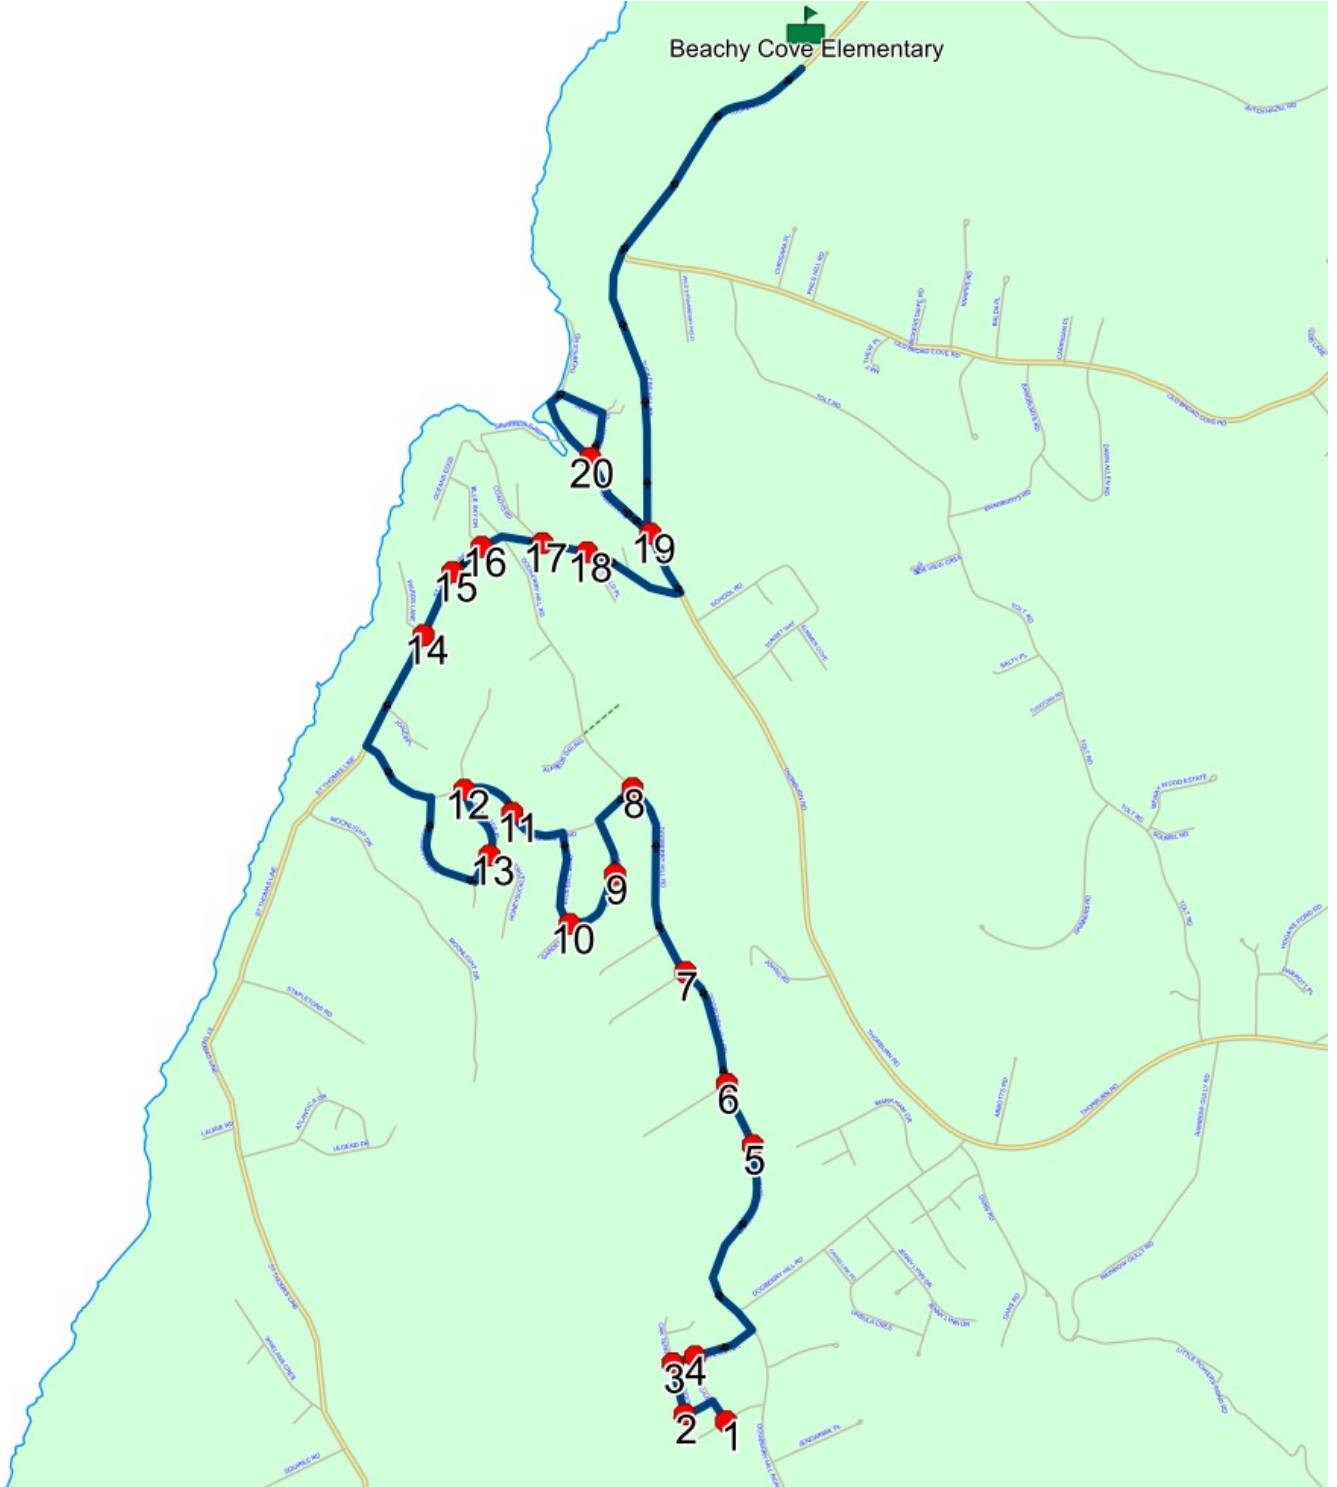

Route: 23-168-7 Run: 23-168-7 AM

Route: 23-168-7

Operator: Executive Taxi Ltd.

Vehicle: 23-168-7

Description:

Schools: Beachy Cove Elementary (320)

Run: 23-168-7 AM

Description:

Schools: Beachy Cove Elementary

#	Arrival	Departure	Description
1		7:44 AM	Brentwood Ave @ Summerwood Pl
2	7:45 AM	7:46 AM	Netherwood St @ Woodhaven Rd
3	7:46 AM	7:47 AM	White Ash Dr @ Netherwood St
4	7:47 AM	7:48 AM	White Ash Dr @ Brentwood Ave
5		7:50 AM	283 DOGBERRY HILL RD
6	7:50 AM	7:51 AM	DOGBERRY HILL RD & MARIAN PL; PORTUGAL COVE-ST. PHILIP'S
7		7:51 AM	Dogberry Hill Rd @ Winsorian Pl
8	7:52 AM	7:53 AM	DOGBERRY HILL RD & COUNTRY GARDENS RD; PORTUGAL COVE-ST. PHILIP'S
9	7:54 AM	7:55 AM	#7 Bluebell Bend
10		7:55 AM	Bluebell Bend @ Garden Hill
11		7:56 AM	#13 Country Gardens Rd
12	7:56 AM	7:57 AM	Country Gardens Rd @ Plumtree Pl
13		7:58 AM	Plumtree Path @ Honeysuckle Hill
14	8:00 AM	8:01 AM	ST THOMAS LINE & WARDS LANE; PORTUGAL COVE-ST. PHILIP'S
15		8:01 AM	847 ST THOMAS LINE
16	8:01 AM	8:02 AM	ST THOMAS LINE & BLUE SKY DR; PORTUGAL COVE-ST. PHILIP'S
17		8:02 AM	COADYS RD & ST THOMAS LINE - BALLICATTER DAYCARE : 2025-06-30
18	8:02 AM	8:03 AM	ST THOMAS LINE & FITZGERALD PL
19		8:04 AM	Thorburn Rd @ Tuckers Hill Rd
20		8:05 AM	Thorburn Rd @ Pendergast Rd
21	8:10 AM	8:12 AM	Beachy Cove Elementary Driveway

Route: 23-168-7 Run: 23-168-7 AM