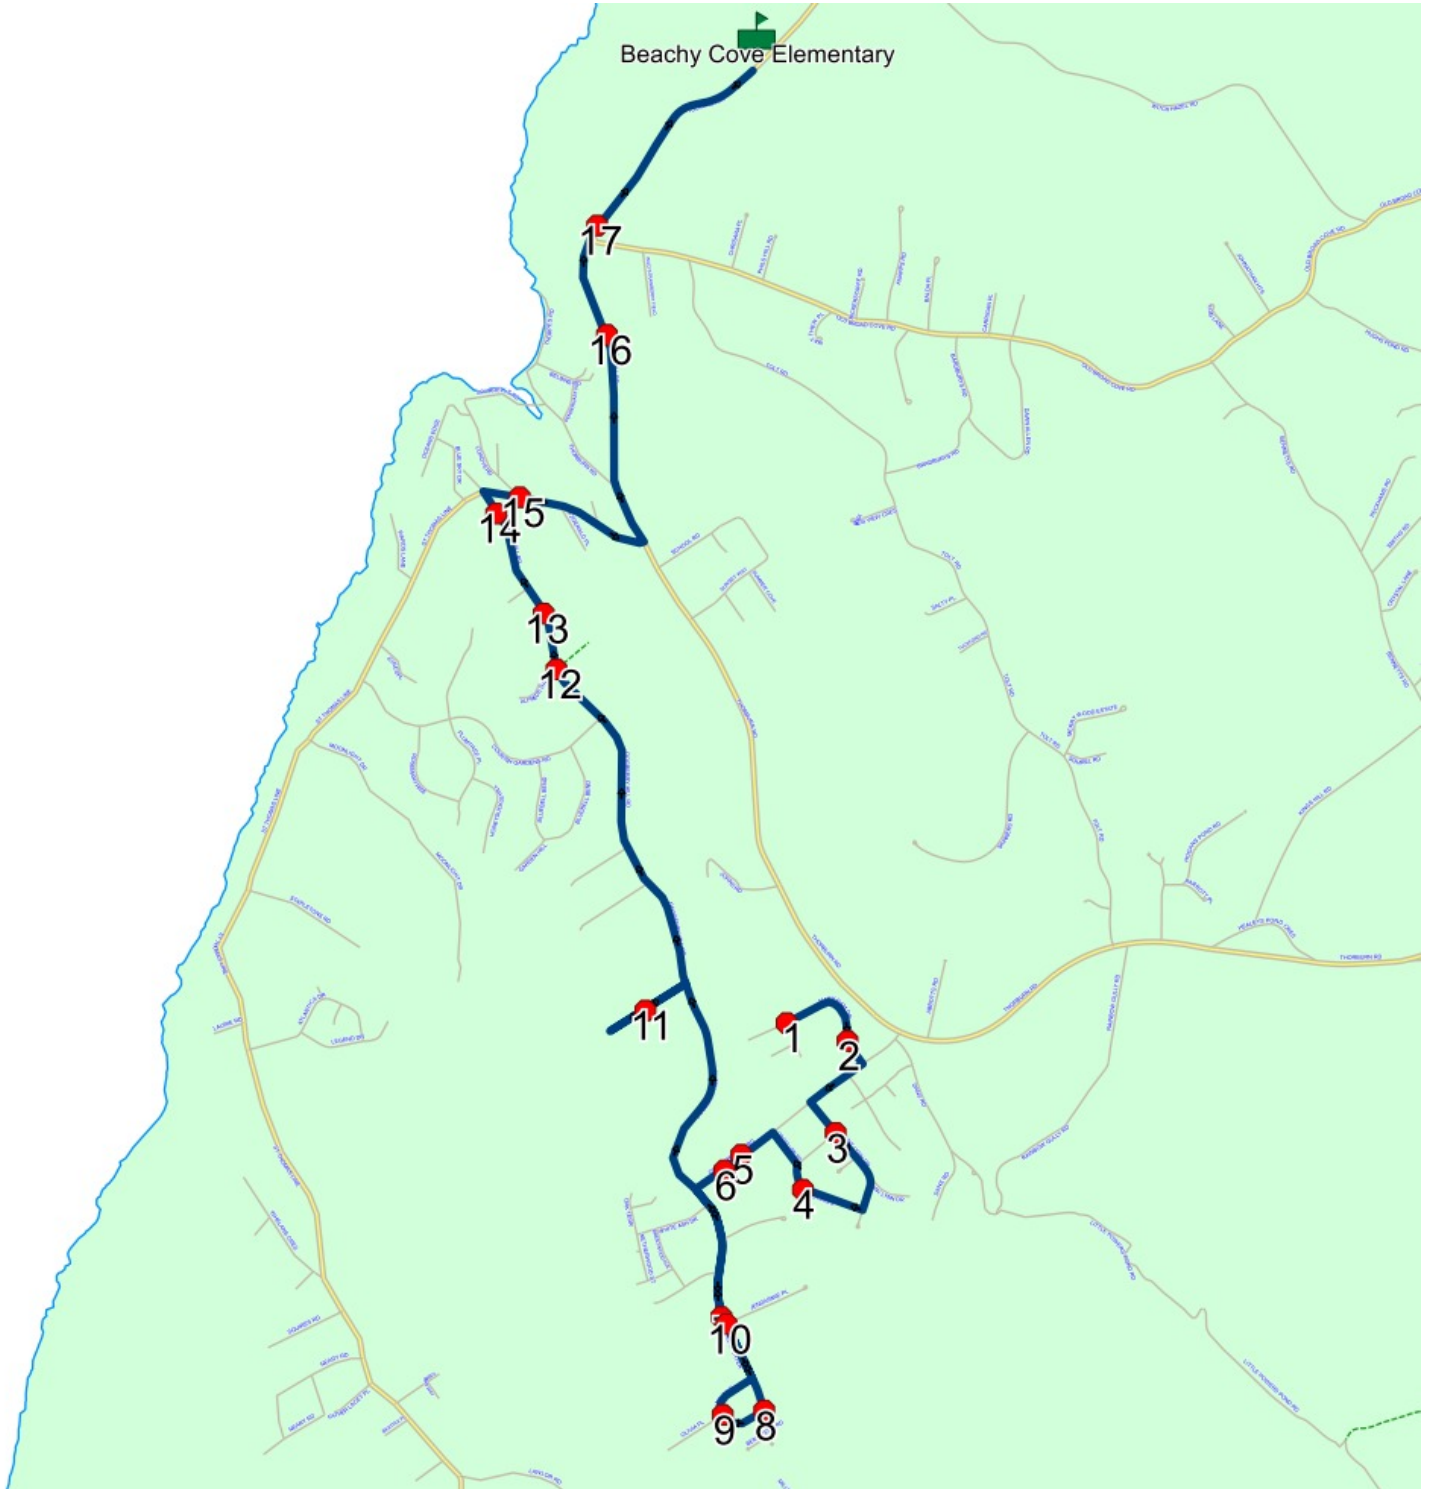

Route: 23-168-6 Run: 23-168-6 AM

Route: 23-168-6

Operator: Executive Taxi Ltd.

Vehicle: 23-168-6

Description:

Schools: Beachy Cove Elementary (320)

Run: 23-168-6 AM

Schools: Beachy Cove Elementary

#	Arrival	Departure	Description
1	7:43 AM	7:44 AM	MARKHAM DR & PAPENBURG PL; PORTUGAL COVE-ST. PHILIP'S
2	7:44 AM	7:45 AM	13 MARKHAM DR; PORTUGAL COVE-ST PHILIPS
3		7:47 AM	Jenny Lynn Dr @ Ursula Cres
4	7:48 AM	7:49 AM	#16 Ursula Cres
5	7:50 AM	7:51 AM	385 DOGBERRY HILL RD
6		7:51 AM	354 DOGBERRY HILL RD
7	7:52 AM	7:53 AM	64 DOGBERRY HILL ROAD EXTEN; PORTUGAL COVE-ST PHILIPS; A1M
8	7:53 AM	7:54 AM	DOGBERRY HILL ROAD EXTEN & CANNON SMITH CRES; PORTUGAL COVE-ST. PHILIP'S
9	7:54 AM	7:55 AM	Cannon Smith Cres @ Olivia Pl
10		7:56 AM	Dogberry Hill Rd Ext @ Jendarmie Pl
11	8:01 AM	8:02 AM	#25 Marian Pl
12		8:04 AM	Dogberry Hill Rd @ Alfreds Drung
13		8:05 AM	56 DOGBERRY HILL RD
14		8:05 AM	#10 Dogberry Hill Rd
15		8:06 AM	COADYS RD & ST THOMAS LINE - BALLICATTER DAYCARE : 2025-06-30
16		8:08 AM	68 TUCKERS HILL RD; PORTUGAL COVE-ST. PHILIP'S
17		8:09 AM	125 TUCKERS HILL RD
18	8:10 AM	8:12 AM	Beachy Cove Elementary Driveway

Route: 23-168-6 Run: 23-168-6 AM