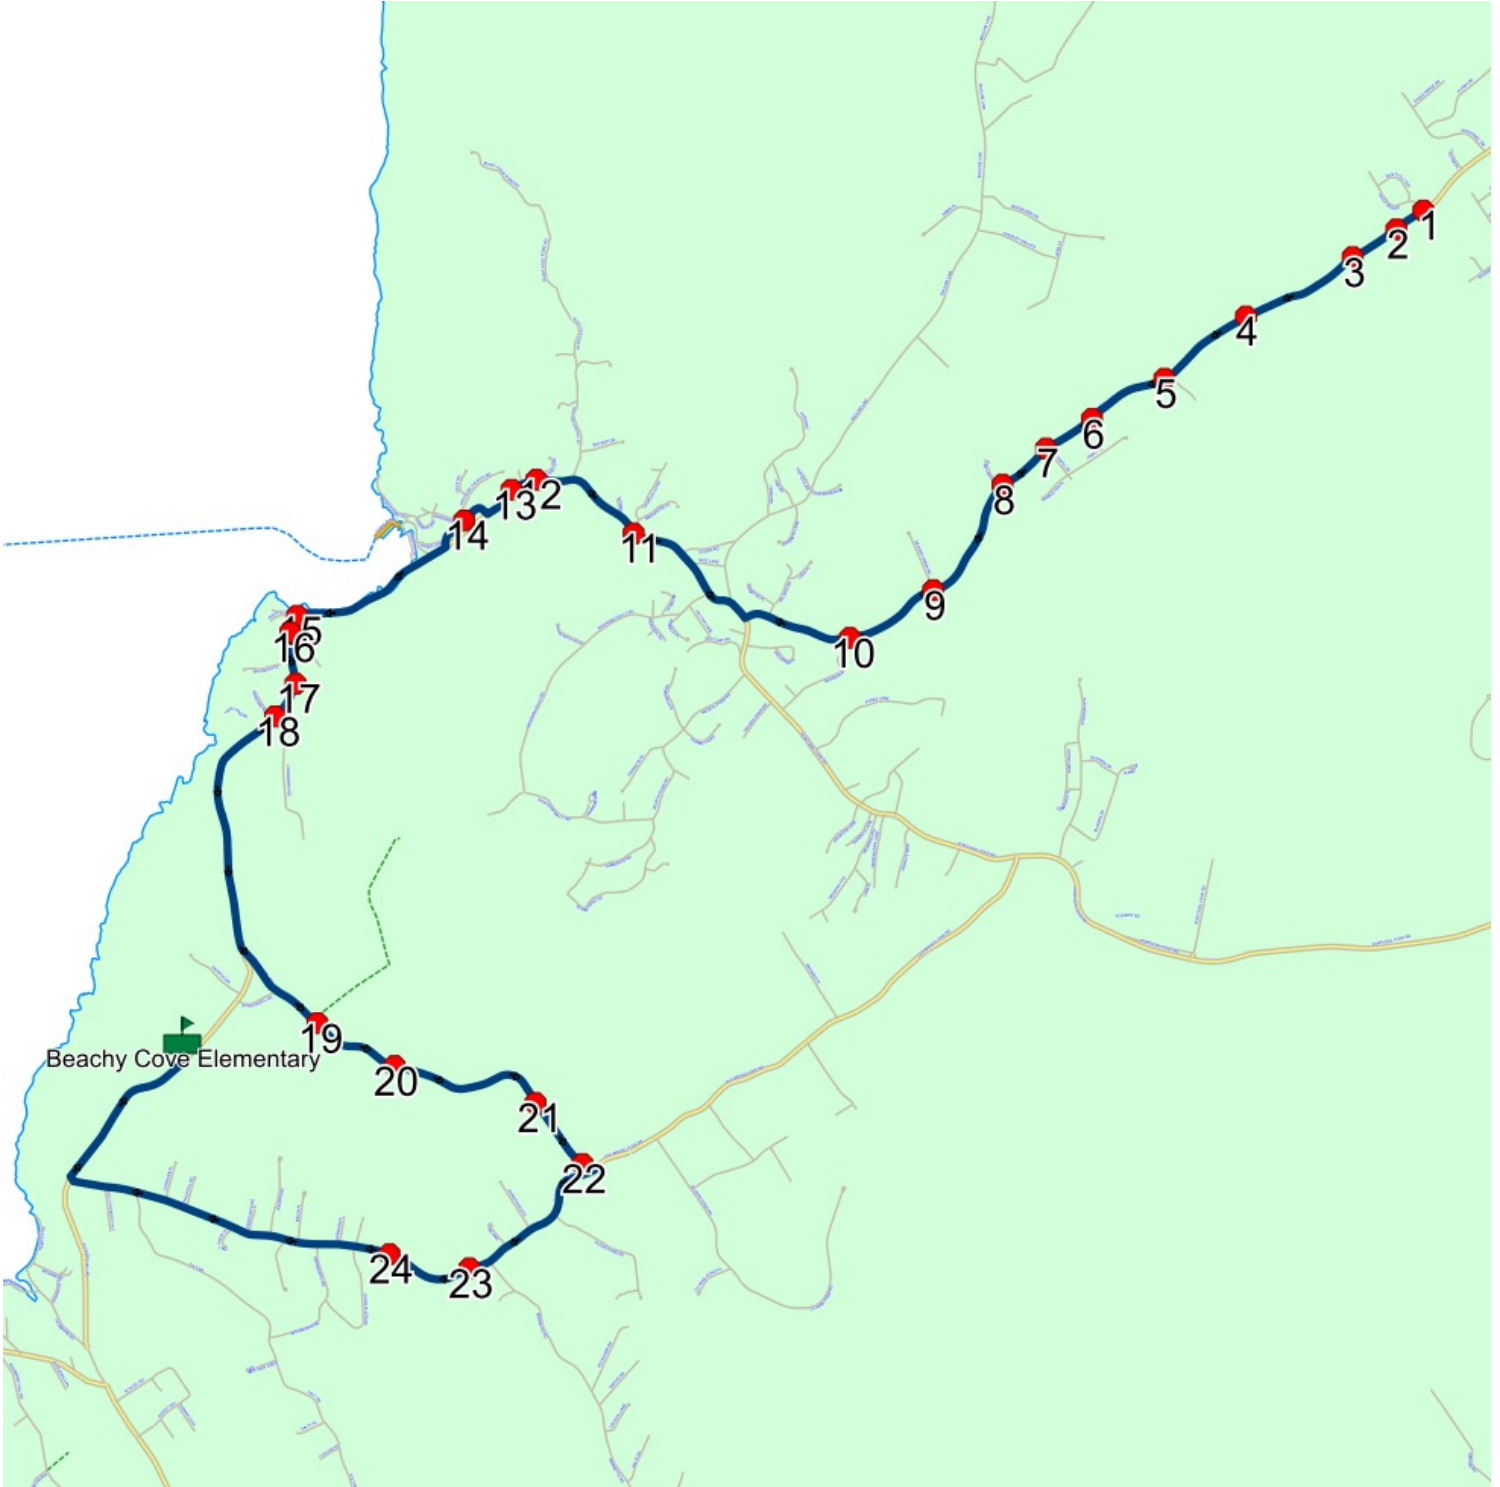

Route: 23-168-2 Run: 23-168-2 AM

Route: 23-168-2

Operator: Executive Taxi Ltd.

Vehicle: 23-168-2

Description:

Schools: Beachy Cove Elementary (320)

Run: 23-168-2 AM

Schools: Beachy Cove Elementary

#	Arrival	Departure	Description
1	7:38 AM	7:39 AM	INDIAN MEAL LINE & GAILS VIEW DR; PORTUGAL COVE-ST. PHILIP'S
2	7:39 AM	7:40 AM	#623 Indian Meal Line
3		7:40 AM	658 INDIAN MEAL LINE; PORTUGAL COVE-ST PHILIPS; A1K
4		7:42 AM	#744 Indian Meal Line
5		7:43 AM	#816 Indian Meal Line
6		7:44 AM	#859 Indian Meal Line
7		7:45 AM	INDIAN MEAL LINE & OLYMPIC DR
8		7:46 AM	INDIAN MEAL LINE & VOISEYS BROOK RD
9	7:47 AM	7:48 AM	Indian Meal Line @ Beaver Creek Rd
10		7:49 AM	1059 INDIAN MEAL LINE
11		7:52 AM	1711 PORTUGAL COVE RD (KIDS KAMPUS/KIDKARE) : 2027-03-30
12	7:52 AM	7:53 AM	Beachy Cove Rd @ Mitchells Rd
13		7:53 AM	#1836 Portugal Cove Rd
14		7:54 AM	LOOP DR & ANGLICAN CHURCH RD
15	7:56 AM	7:57 AM	Beachy Cove Rd @ West Point Rd
16		7:57 AM	#95 Beachy Cove Rd
17		7:57 AM	125 BEACHY COVE RD; PORTUGAL COVE-ST PHILIPS; A1M
18		7:58 AM	Beachy Cove Rd @ Hanlons Rd
19		8:01 AM	69 WITCH HAZEL RD; PORTUGAL COVE-ST PHILIPS; A1M
20		8:02 AM	131 WITCH HAZEL RD
21		8:03 AM	#234 Witch Hazel Rd
22		8:04 AM	284 WITCH HAZEL RD; PORTUGAL COVE-ST PHILIPS; A1M
23		8:06 AM	490 OLD BROAD COVE RD
24		8:07 AM	552 OLD BROAD COVE RD
25	8:10 AM	8:12 AM	Beachy Cove Elementary Driveway

Route: 23-168-2 Run: 23-168-2 AM