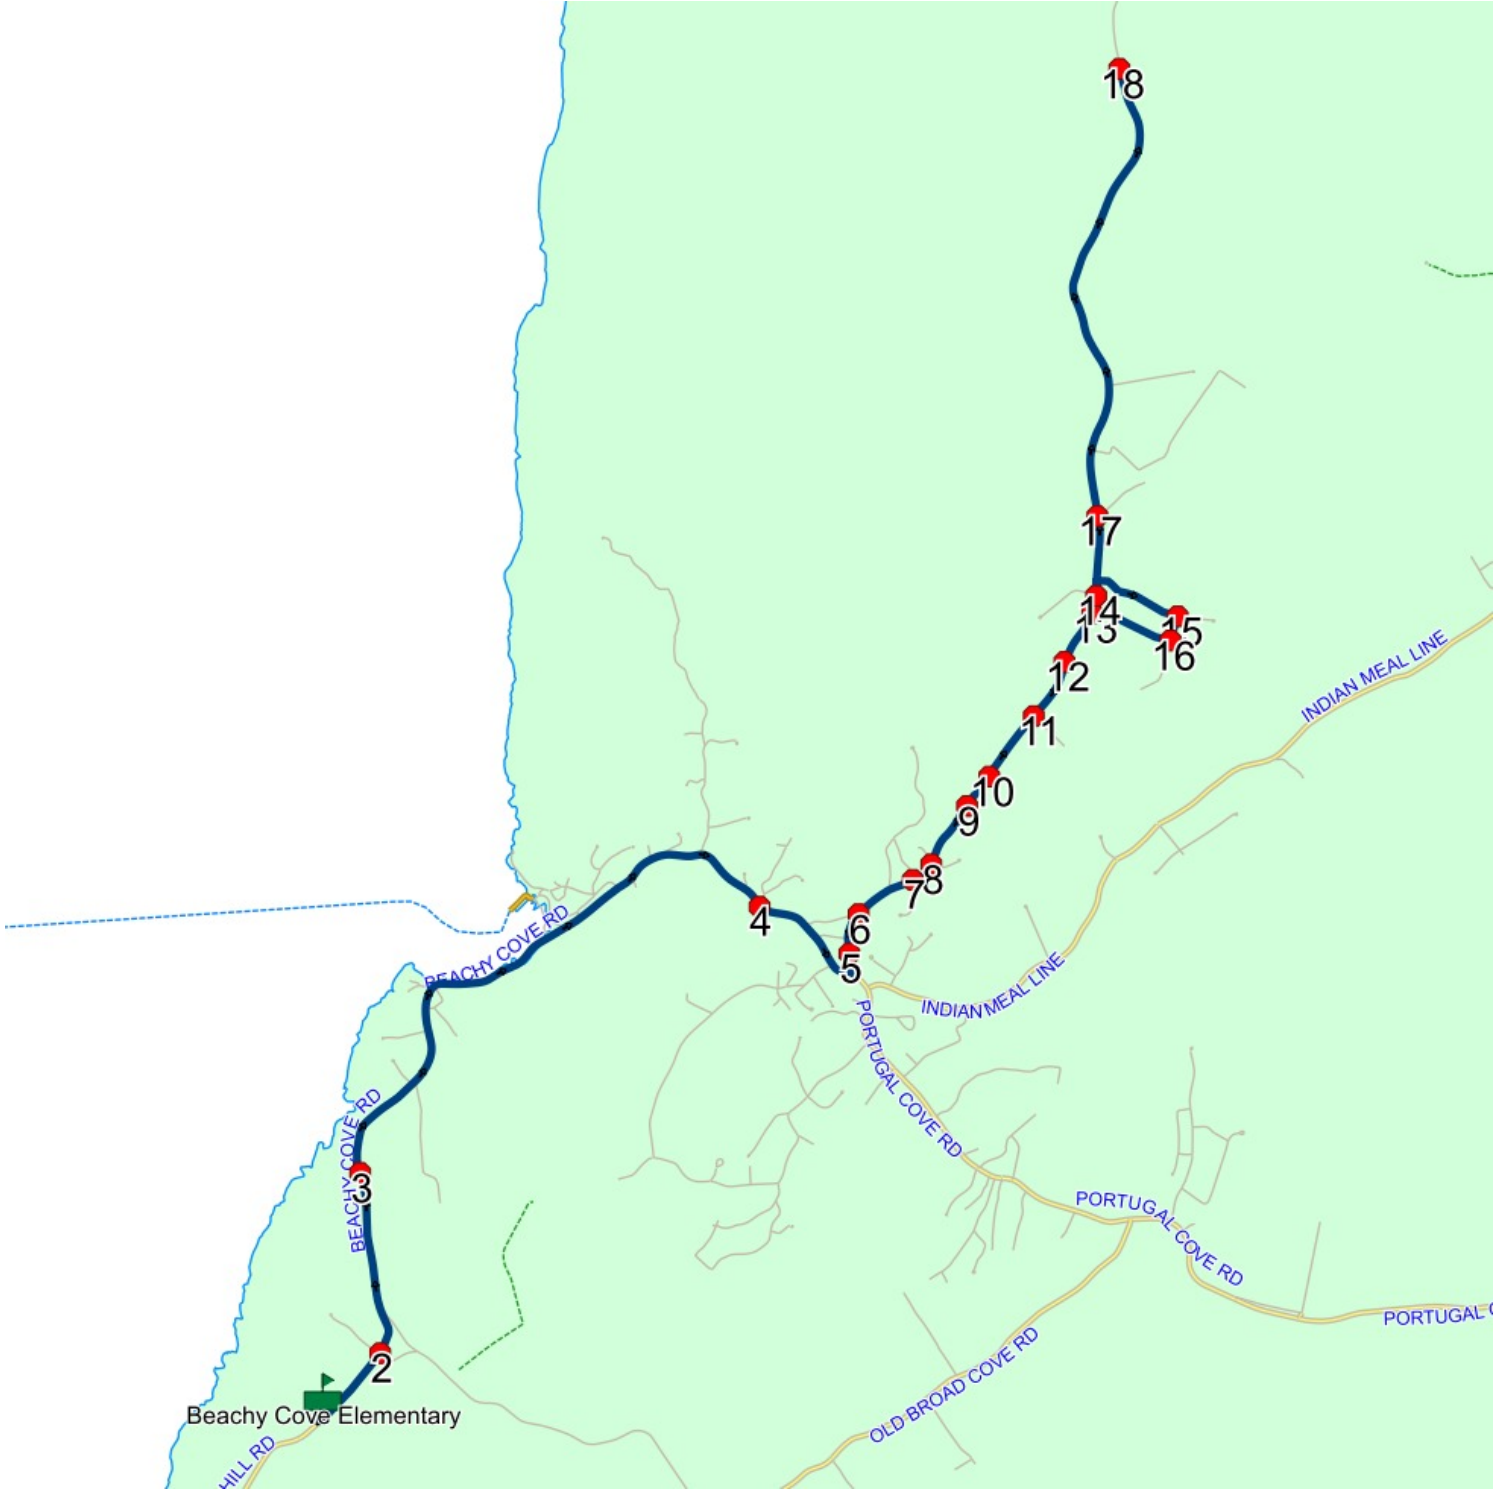

Route: 23-168-1 Run: 23-168-1 PM

Route: 23-168-1

Operator: Executive Taxi Ltd.

Vehicle: 23-168-1

Description:

Schools: Beachy Cove Elementary (320)

Run: 23-168-1 PM

Schools: Beachy Cove Elementary

#	Arrival	Departure	Description
1	2:35 PM	2:50 PM	Beachy Cove Elementary Driveway
2	2:50 PM	2:51 PM	BEACHY COVE RD & PATRICIA DR; PORTUGAL COVE-ST. PHILIP'S
3	2:52 PM		231 BEACHY COVE RD
4	2:55 PM		1711 PORTUGAL COVE RD (KIDS KAMPUS/KIDKARE) : 2027-03-30
5	2:57 PM		13 BAULINE LINE
6	2:58 PM		BAULINE LINE EXT & LEGION RD; PORTUGAL COVE-ST. PHILIP'S Effective: 2024-10-02
7	2:59 PM		91 BAULINE LINE EXT
8	2:59 PM		Bauline Line @ Copperhead Rd
9	3:00 PM		144 BAULINE LINE EXT; PORTUGAL COVE-ST PHILIPS; A1M
10	3:01 PM		168 BAULINE LINE
11	3:01 PM	3:02 PM	BAULINE LINE & AUTUMN VALLEY RD
12	3:02 PM	3:03 PM	283 BAULINE LINE
13	3:03 PM	3:04 PM	Bauline Line @ Chesley Van Hts
14	3:04 PM	3:05 PM	BAULINE LINE & HIBBS PL
15	3:06 PM		WOODLAND DR & JERA ST
16	3:07 PM	3:08 PM	CHESLEY VAN HTS & JERA ST
17	3:09 PM	3:10 PM	#361 Bauline Line
18	3:13 PM	3:14 PM	#697 Bauline Line

Route: 23-168-1 Run: 23-168-1 PM