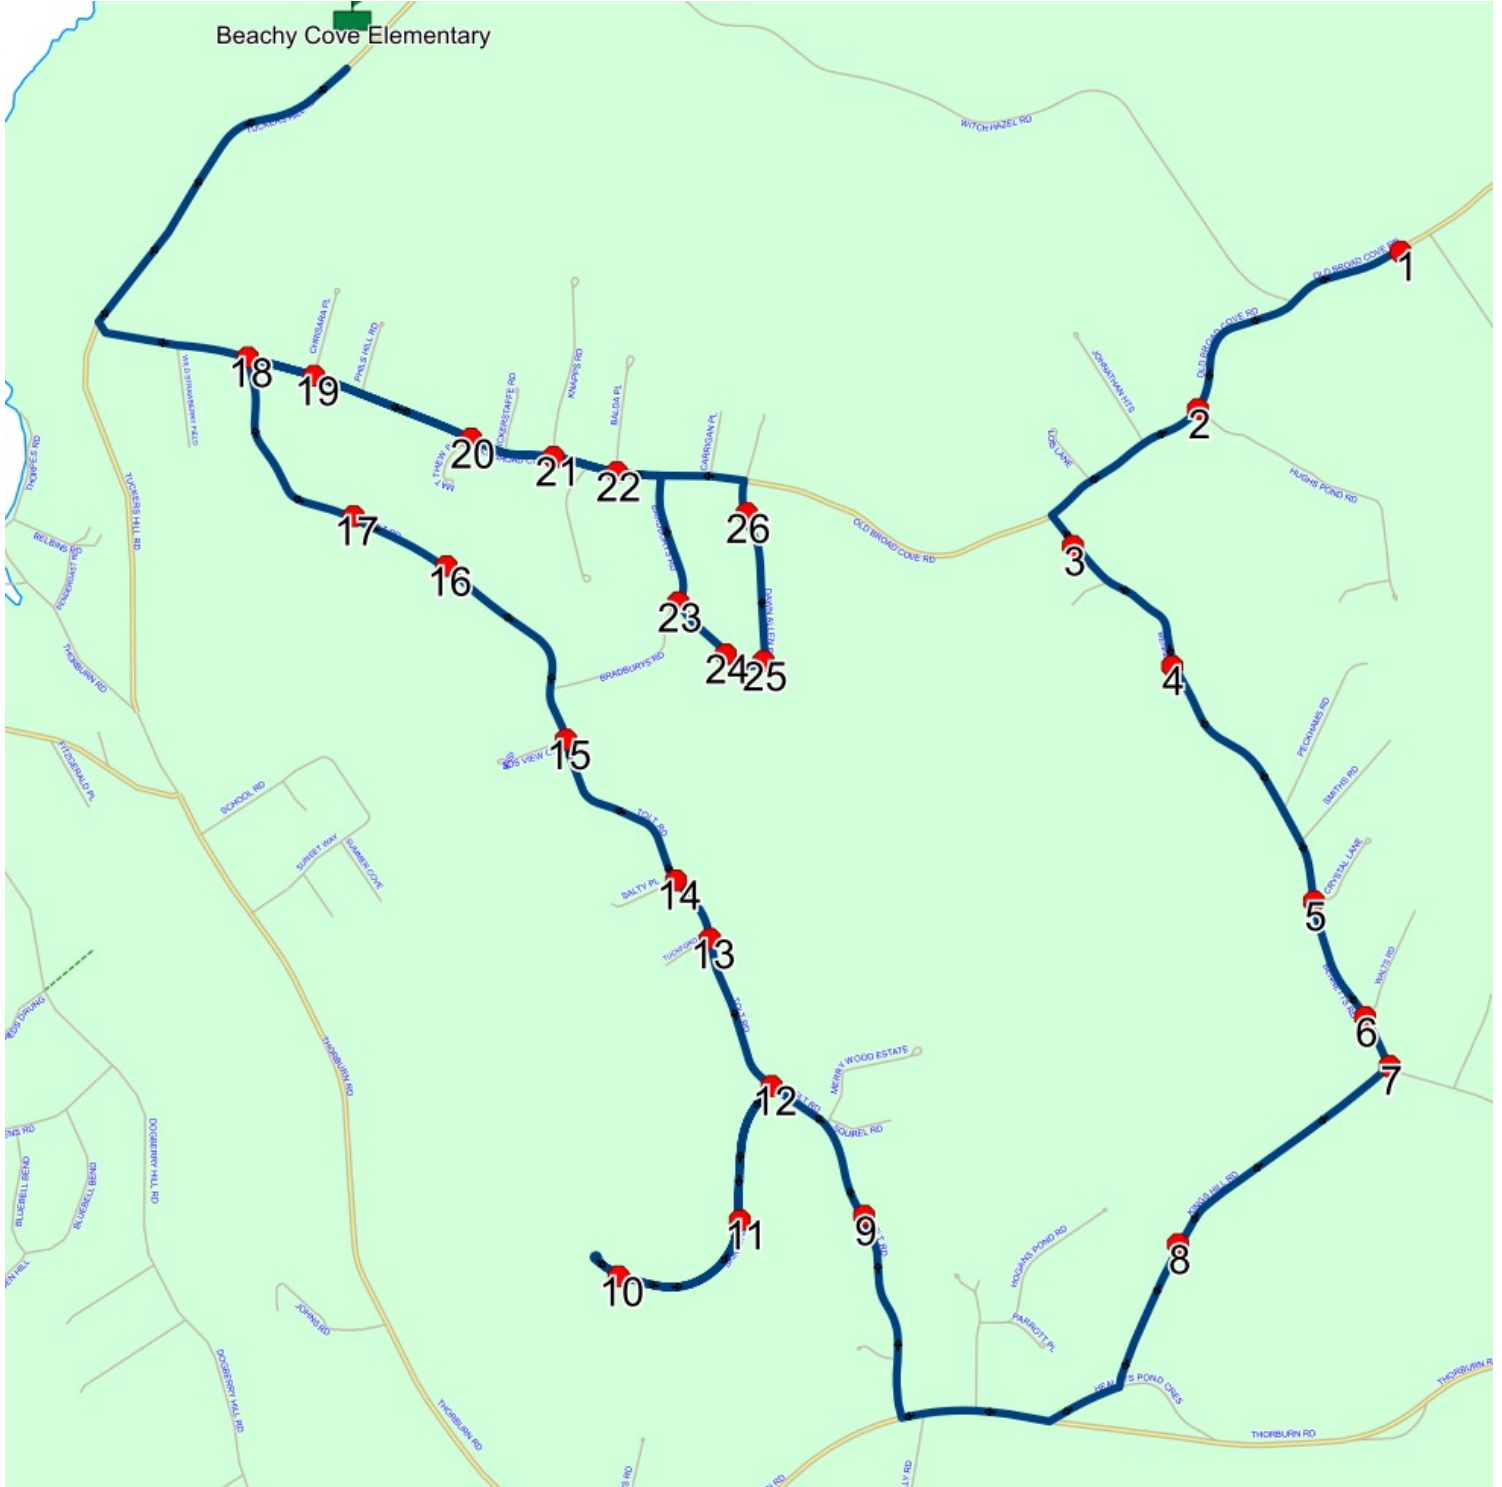

Route: 23-168-5 Run: 23-168-5 AM

Route: 23-168-5

Operator: Executive Taxi Ltd.

Vehicle: 23-168-5

Description:

Schools: Beachy Cove Elementary (320)

Run: 23-168-5 AM

Schools: Beachy Cove Elementary

#	Arrival	Departure	Description
1		7:41 AM	337 OLD BROAD COVE RD
2		7:42 AM	Old Broad Cove Rd @ Hughs Pond Rd
3	7:43 AM	7:44 AM	327 BENNETTS RD
4		7:44 AM	277 BENNETTS RD; PORTUGAL COVE-ST PHILIPS; A1M
5	7:45 AM	7:46 AM	BENNETTS RD & CRYSTAL LANE
6	7:46 AM	7:47 AM	BENNETTS RD & WALTZ RD
7		7:47 AM	BENNETTS RD & KINGS HILL RD; PORTUGAL COVE-ST. PHILIP'S Effective: 2024-10-16
8		7:48 AM	#49 Kings Hill Rd
9		7:51 AM	#64 Tolt Rd
10		7:53 AM	99 SKINNERS RD; PORTUGAL COVE-ST PHILIPS; A1M
11		7:54 AM	#49 Skidders Rd
12		7:55 AM	Tolt Rd @ Skidders Rd
13		7:56 AM	Tolt Rd @ Tuckford Rd
14		7:56 AM	TOLT RD & SALTY PL
15	7:57 AM	7:58 AM	Tolt Rd @ Island View Cres
16	7:58 AM	7:59 AM	314 TOLT RD
17	7:59 AM	8:00 AM	344 TOLT RD; PORTUGAL COVE-ST PHILIPS; A1M Effective: 2024-10-09
18	8:00 AM	8:01 AM	OLD BROAD COVE RD & TOLT RD; PORTUGAL COVE-ST. PHILIP'S
19		8:01 AM	OLD BROAD COVE RD & CHRISARA PL; PORTUGAL COVE-ST. PHILIP'S
20		8:02 AM	OLD BROAD COVE RD & MATTHEW PL
21		8:03 AM	Old Broad Cove Rd @ Knapps Rd
22		8:03 AM	Old Broad Cove Rd @ Balda Pl
23	8:04 AM	8:05 AM	Bradburys Rd @ Dawn Allen Rd
24		8:05 AM	57 DAWN ALLEN RD
25		8:05 AM	47 DAWN ALLEN RD
26		8:06 AM	11 DAWN ALLEN RD (PULL OFF)
27	8:10 AM	8:12 AM	Beachy Cove Elementary Driveway

Route: 23-168-5 Run: 23-168-5 AM