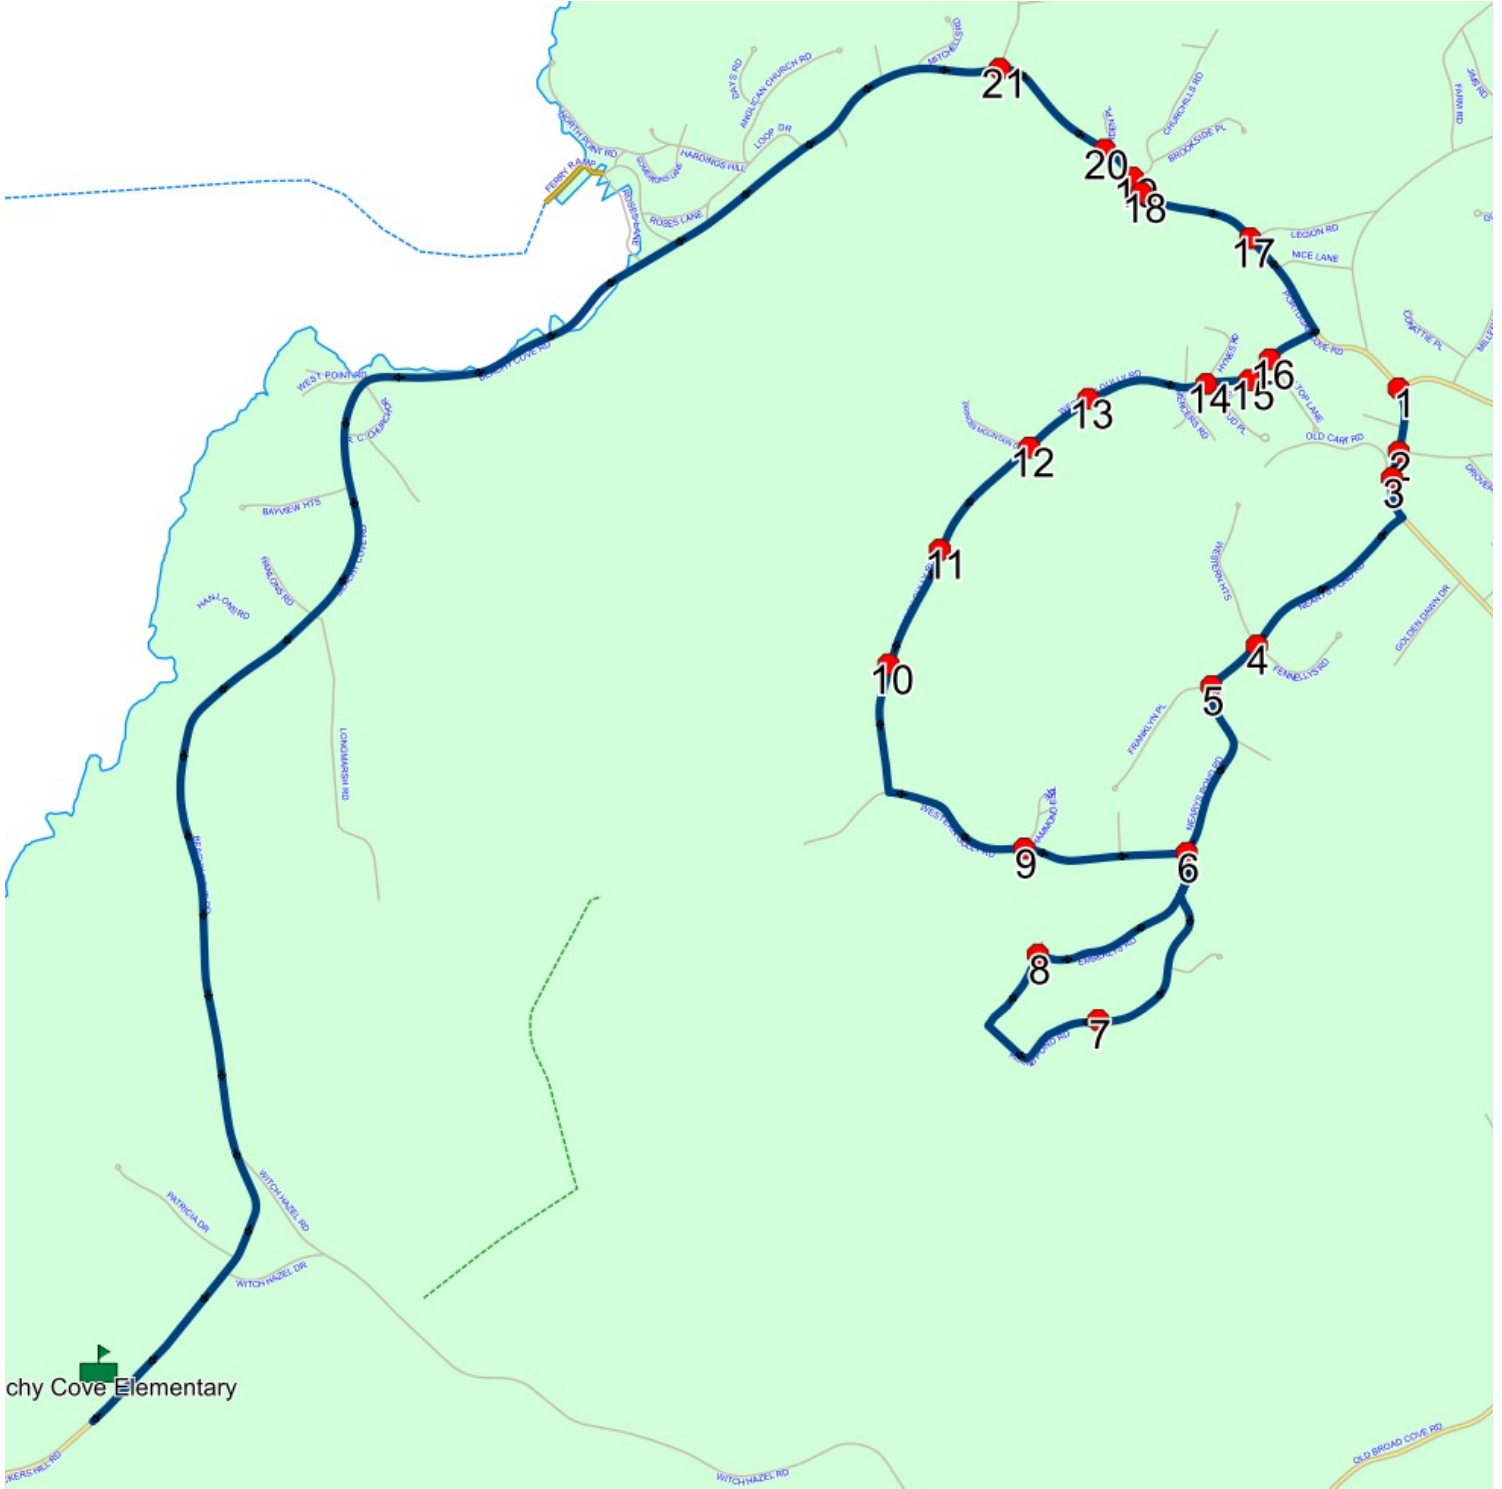

Route: 23-168-3 Run: 23-168-3 AM

Route: 23-168-3

Operator: Executive Taxi Ltd.

Vehicle: 23-168-3

Description:

Schools: Beachy Cove Elementary (320)

Run: 23-168-3 AM

Schools: Beachy Cove Elementary

#	Arrival	Departure	Description
1		7:48 AM	PORTUGAL COVE RD & INDIAN MEAL LINE
2	7:48 AM	7:49 AM	Portugal Cove Rd @ Drovers Hts
3		7:49 AM	Portugal Cove Rd @ Old Cart Rd
4	7:50 AM	7:51 AM	Nearys Pond Rd @ Western Hts
5		7:51 AM	Nearys Pond Rd @ Franklyn Pl
6		7:52 AM	Nearys Pond Rd @ Round Pond Rd
7	7:53 AM	7:54 AM	60 ROUND POND RD
8	7:54 AM	7:55 AM	ROUND POND RD & EMBERLYS RD; PORTUGAL COVE-ST. PHILIP'S
9		7:56 AM	Nearys Pond Rd @ Hammond Estate
10	7:57 AM	7:58 AM	#160 Western Gully Rd
11	7:58 AM	7:59 AM	126 WESTERN GULLY RD; PORTUGAL COVE-ST PHILIPS; A1M
12		8:00 AM	Western Gully Rd @ Princes Mountain Dr
13		8:01 AM	#68 Western Gully Rd
14		8:01 AM	Western Gully Rd @ Hynes Rd
15	8:01 AM	8:02 AM	Western Gully Rd @ Pine Bud Pl : 2025-06-30
16		8:02 AM	WESTERN GULLY RD & HILLTOP LANE; PORTUGAL COVE-ST. PHILIP'S Effective: 2024-10-30
17		8:03 AM	PORTUGAL COVE RD & LEGION RD
18		8:04 AM	1711 PORTUGAL COVE RD (KIDS KAMPUS/KIDKARE) : 2027-03-30
19		8:04 AM	Portugal Cove Rd @ Churchills Rd
20	8:04 AM	8:05 AM	Portugal Cove Rd @ Jorden Pl
21	8:05 AM	8:06 AM	Portugal Cove Rd @ Anglican Cemetery Rd
22	8:10 AM	8:13 AM	Beachy Cove Elementary Driveway

Route: 23-168-3 Run: 23-168-3 AM