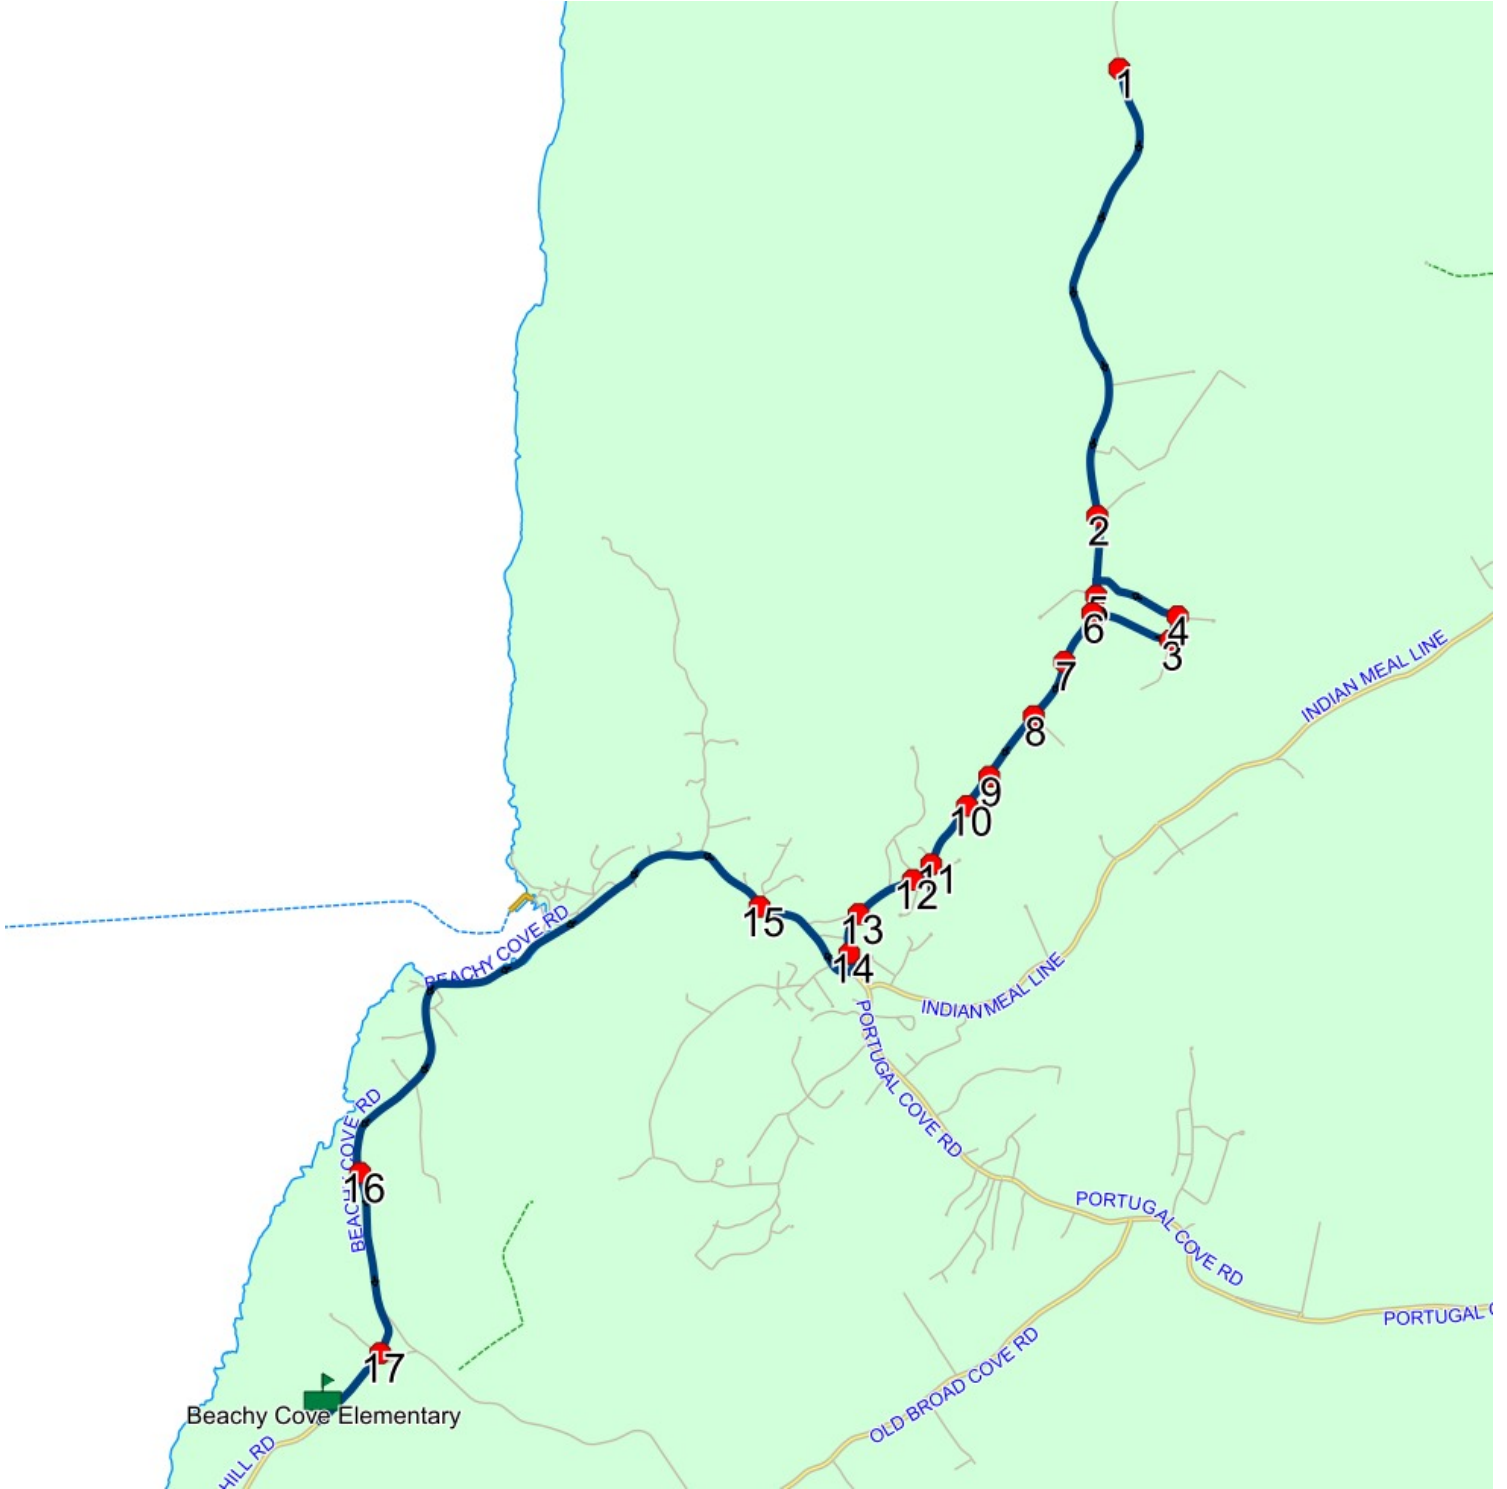

## Route: 23-168-1 Run: 23-168-1 AM

Route: 23-168-1

Operator: Executive Taxi Ltd.

Vehicle: 23-168-1

Description:

Schools: Beachy Cove Elementary (320)

Run: 23-168-1 AM

Schools: Beachy Cove Elementary

#	Arrival	Departure	Description
1		7:47 AM	#697 Bauline Line
2		7:51 AM	#361 Bauline Line
3		7:53 AM	CHESLEY VAN HTS & JERA ST
4	7:54 AM	7:55 AM	WOODLAND DR & JERA ST
5	7:56 AM	7:57 AM	BAULINE LINE & HIBBS PL
6	7:57 AM	7:58 AM	Bauline Line @ Chesley Van Hts
7	7:58 AM	7:59 AM	283 BAULINE LINE
8	7:59 AM	8:00 AM	BAULINE LINE & AUTUMN VALLEY RD
9		8:00 AM	168 BAULINE LINE
10	8:00 AM	8:01 AM	144 BAULINE LINE EXT; PORTUGAL COVE-ST PHILIPS; A1M
11		8:01 AM	Bauline Line @ Copperhead Rd
12	8:01 AM	8:02 AM	91 BAULINE LINE EXT
13		8:03 AM	BAULINE LINE EXT & LEGION RD; PORTUGAL COVE-ST. PHILIP'S <span style="float: right;">Effective: 2024-10-02</span>
14	8:03 AM	8:04 AM	13 BAULINE LINE
15		8:05 AM	1711 PORTUGAL COVE RD (KIDS KAMPUS/KIDKARE) <span style="float: right;">: 2027-03-30</span>
16		8:08 AM	231 BEACHY COVE RD
17	8:09 AM	8:10 AM	BEACHY COVE RD & PATRICIA DR; PORTUGAL COVE-ST. PHILIP'S
18	8:10 AM	8:13 AM	Beachy Cove Elementary Driveway

## Route: 23-168-1 Run: 23-168-1 PM

Route: 23-168-1

Operator: Executive Taxi Ltd.

Vehicle: 23-168-1

Description:

Schools: Beachy Cove Elementary (320)

Run: 23-168-1 PM

Schools: Beachy Cove Elementary