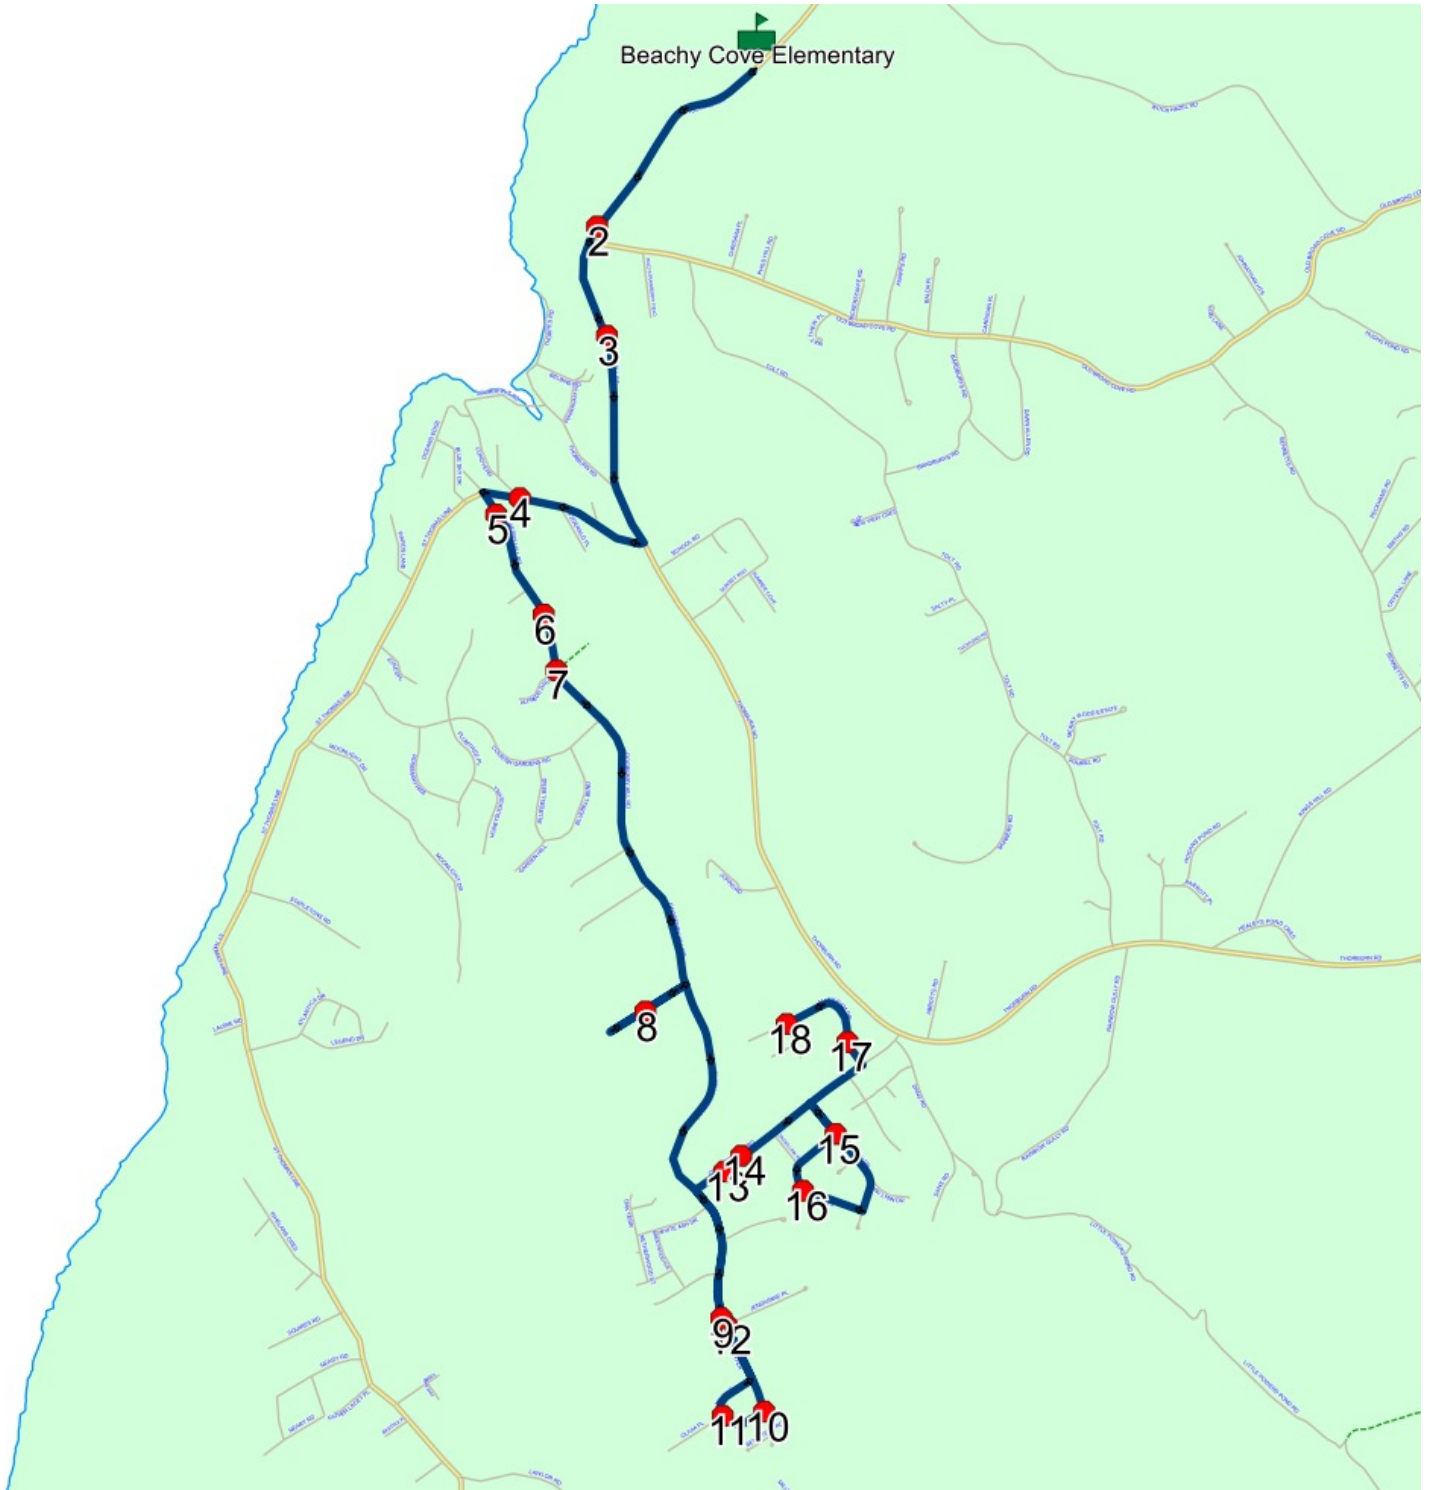

Route: 23-168-6 Run: 23-168-6 PM

Route: 23-168-6

Operator: Executive Taxi Ltd.

Vehicle: 23-168-6

Description:

Schools: Beachy Cove Elementary (320)

Run: 23-168-6 PM

Schools: Beachy Cove Elementary

#	Arrival	Departure	Description
1	2:35 PM	2:50 PM	Beachy Cove Elementary Driveway
2	2:51 PM		125 TUCKERS HILL RD
3	2:52 PM		68 TUCKERS HILL RD; PORTUGAL COVE-ST. PHILIP'S
4	2:54 PM		COADYS RD & ST THOMAS LINE - BALLICATTER DAYCARE : 2025-06-30
5	2:55 PM		#10 Dogberry Hill Rd
6	2:55 PM	2:56 PM	56 DOGBERRY HILL RD
7	2:56 PM		Dogberry Hill Rd @ Alfreds Drung
8	2:58 PM	2:59 PM	#25 Marian Pl
9	3:04 PM		64 DOGBERRY HILL ROAD EXTEN; PORTUGAL COVE-ST PHILIPS; A1M
10	3:05 PM		DOGBERRY HILL ROAD EXTEN & CANNON SMITH CRES; PORTUGAL COVE-ST. PHILIP'S
11	3:06 PM		Cannon Smith Cres @ Olivia Pl
12	3:08 PM		Dogberry Hill Rd Ext @ Jendarmie Pl
13	3:09 PM		354 DOGBERRY HILL RD
14	3:09 PM	3:10 PM	385 DOGBERRY HILL RD
15	3:11 PM		Jenny Lynn Dr @ Ursula Cres
16	3:12 PM	3:13 PM	#16 Ursula Cres
17	3:16 PM		13 MARKHAM DR; PORTUGAL COVE-ST PHILIPS
18	3:17 PM		MARKHAM DR & PAPENBURG PL; PORTUGAL COVE-ST. PHILIP'S

Route: 23-168-6 Run: 23-168-6 PM