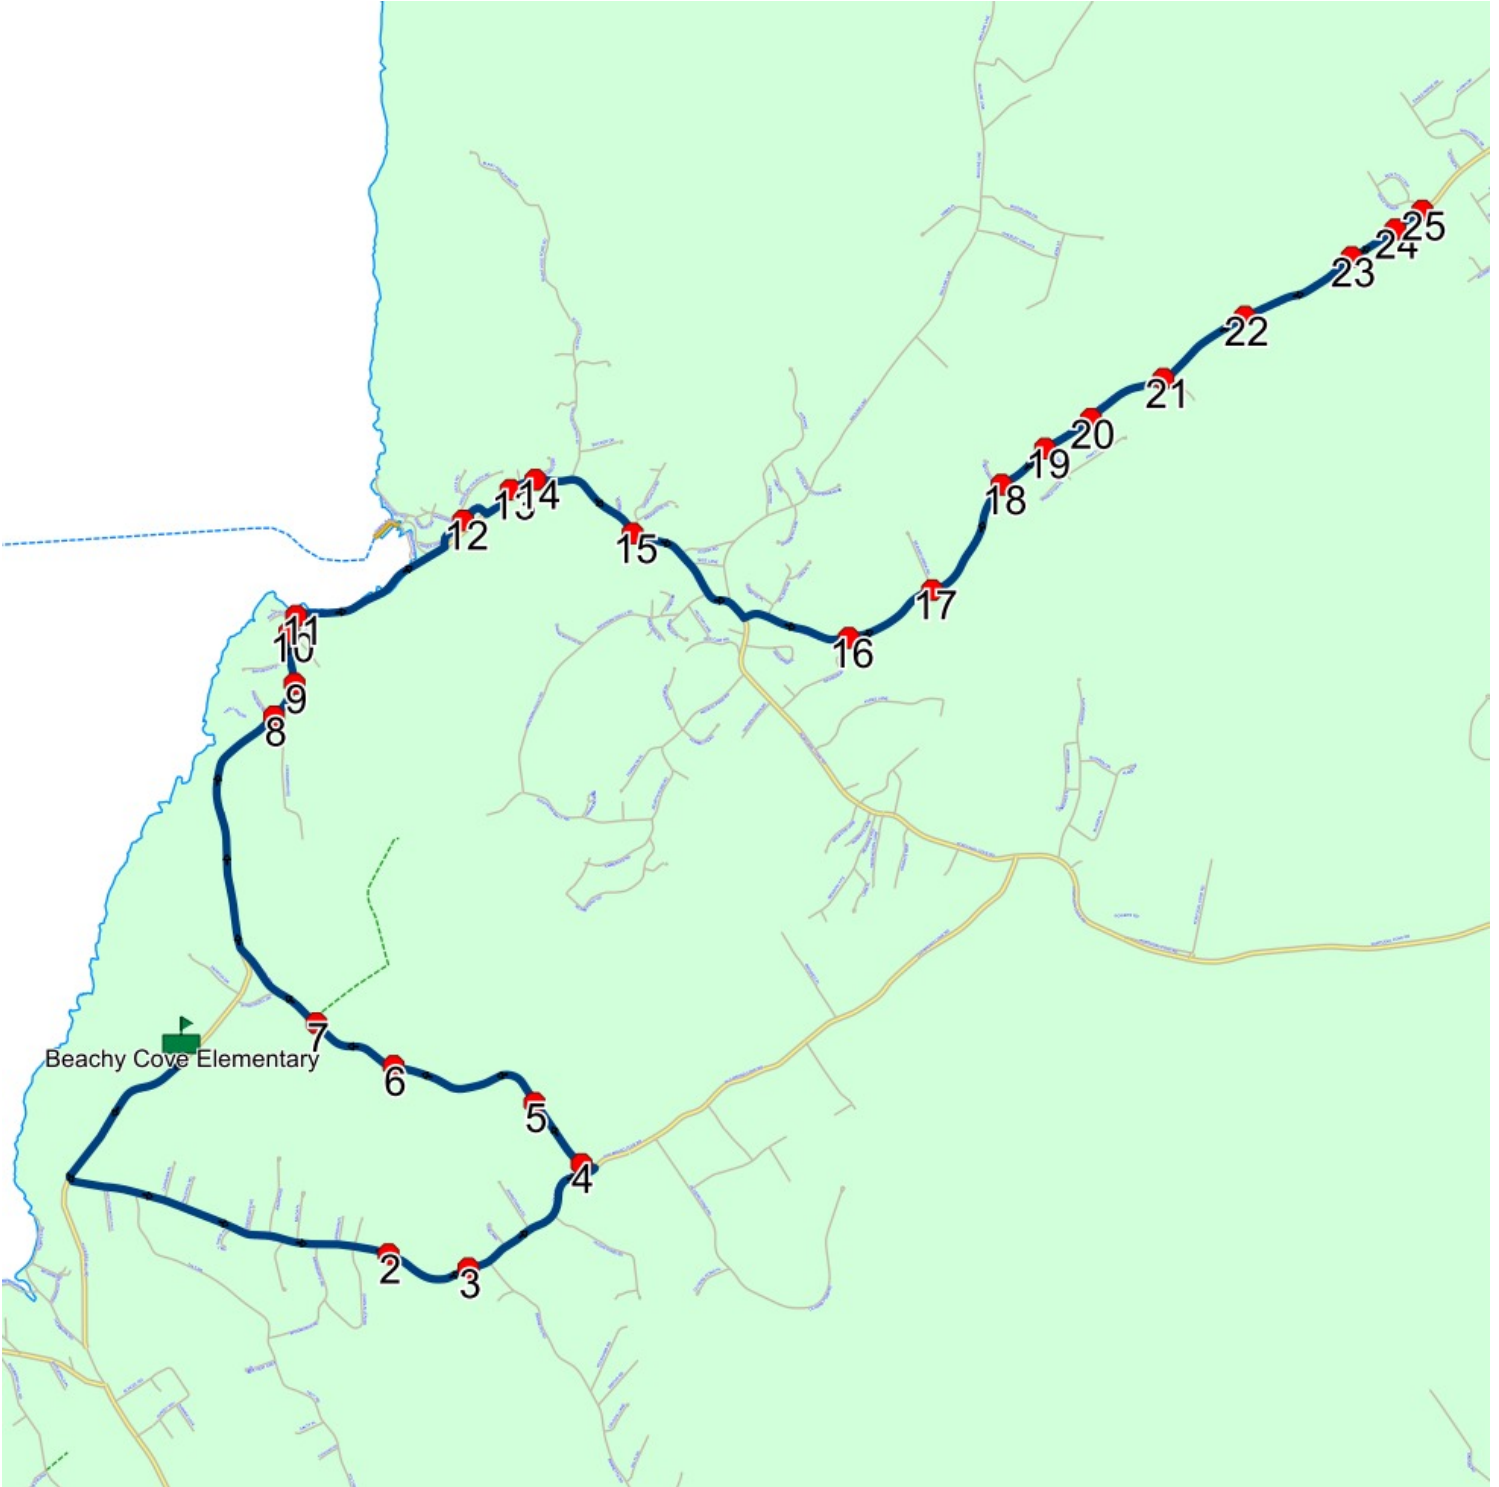

Route: 23-168-2 Run: 23-168-2 PM

Route: 23-168-2

Operator: Executive Taxi Ltd.

Vehicle: 23-168-2

Description:

Schools: Beachy Cove Elementary (320)

Run: 23-168-2 PM

Schools: Beachy Cove Elementary

#	Arrival	Departure	Description
1	2:35 PM	2:50 PM	Beachy Cove Elementary Driveway
2	2:53 PM		552 OLD BROAD COVE RD
3	2:54 PM		490 OLD BROAD COVE RD
4	2:56 PM	2:57 PM	284 WITCH HAZEL RD; PORTUGAL COVE-ST PHILIPS; A1M
5	2:57 PM	2:58 PM	#234 Witch Hazel Rd
6	2:59 PM		131 WITCH HAZEL RD
7	3:00 PM		69 WITCH HAZEL RD; PORTUGAL COVE-ST PHILIPS; A1M
8	3:03 PM		Beachy Cove Rd @ Hanlons Rd
9	3:03 PM	3:04 PM	125 BEACHY COVE RD; PORTUGAL COVE-ST PHILIPS; A1M
10	3:04 PM		#95 Beachy Cove Rd
11	3:04 PM	3:05 PM	Beachy Cove Rd @ West Point Rd
12	3:07 PM	3:08 PM	LOOP DR & ANGLICAN CHURCH RD
13	3:08 PM	3:09 PM	#1836 Portugal Cove Rd
14	3:09 PM	3:10 PM	Beachy Cove Rd @ Mitchells Rd
15	3:10 PM		1711 PORTUGAL COVE RD (KIDS KAMPUS/KIDKARE) : 2027-03-30
16	3:13 PM		1059 INDIAN MEAL LINE
17	3:14 PM	3:15 PM	Indian Meal Line @ Beaver Creek Rd
18	3:16 PM	3:17 PM	INDIAN MEAL LINE & VOISEYS BROOK RD
19	3:17 PM	3:18 PM	INDIAN MEAL LINE & OLYMPIC DR
20	3:18 PM	3:19 PM	#859 Indian Meal Line
21	3:20 PM		#816 Indian Meal Line
22	3:21 PM		#744 Indian Meal Line
23	3:22 PM	3:23 PM	658 INDIAN MEAL LINE; PORTUGAL COVE-ST PHILIPS; A1K
24	3:23 PM	3:24 PM	#623 Indian Meal Line
25	3:24 PM	3:25 PM	INDIAN MEAL LINE & GAILS VIEW DR; PORTUGAL COVE-ST. PHILIP'S

Route: 23-168-2 Run: 23-168-2 PM