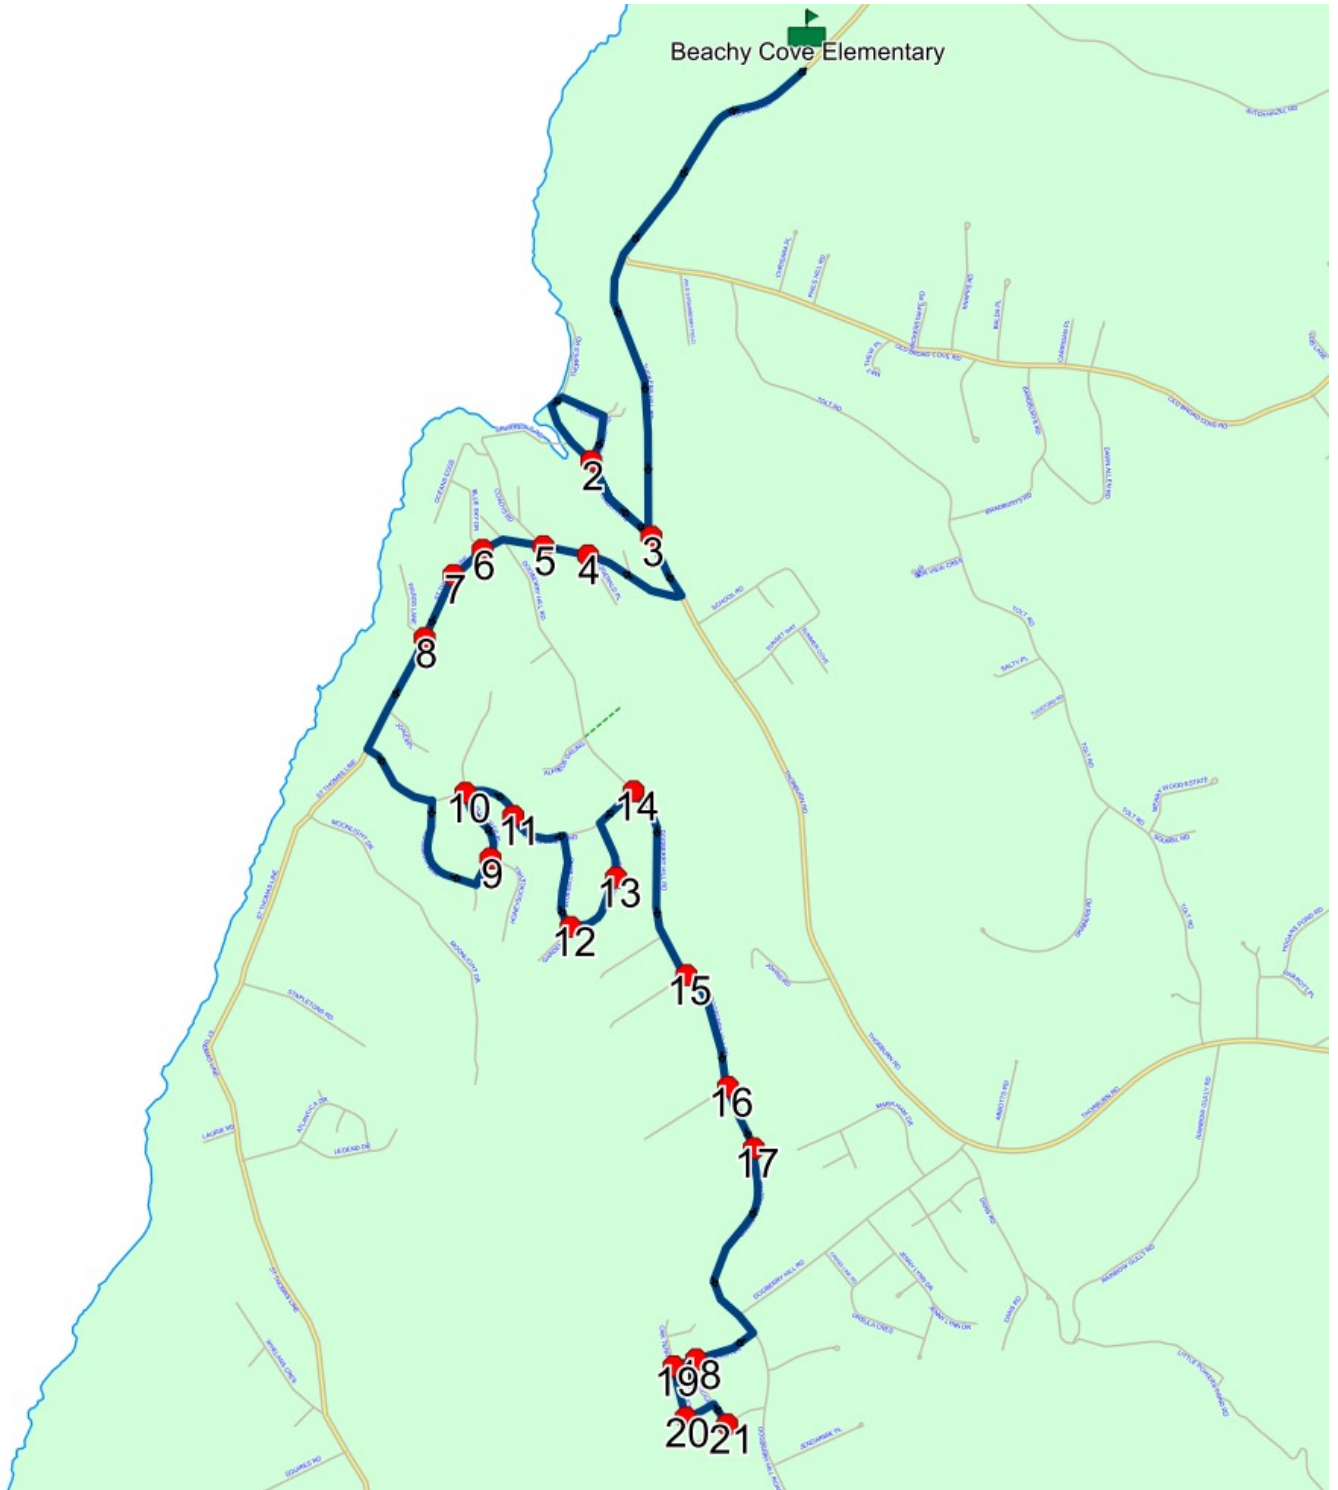

Route: 23-168-7 Run: 23-168-7 PM

Route: 23-168-7

Operator: Executive Taxi Ltd.

Vehicle: 23-168-7

Description:

Schools: Beachy Cove Elementary (320)

Run: 23-168-7 PM

Description:

Schools: Beachy Cove Elementary

#	Arrival	Departure	Description
1	2:35 PM	2:50 PM	Beachy Cove Elementary Driveway
2	2:52 PM	2:53 PM	Thorburn Rd @ Pendergast Rd
3	2:55 PM		Thorburn Rd @ Tuckers Hill Rd
4	2:57 PM		ST THOMAS LINE & FITZGERALD PL
5	2:57 PM		COADYS RD & ST THOMAS LINE - BALLICATTER DAYCARE : 2025-06-30
6	2:58 PM	2:59 PM	ST THOMAS LINE & BLUE SKY DR; PORTUGAL COVE-ST. PHILIP'S
7	2:59 PM		847 ST THOMAS LINE
8	2:59 PM	3:00 PM	ST THOMAS LINE & WARDS LANE; PORTUGAL COVE-ST. PHILIP'S
9	3:02 PM	3:03 PM	Plumtree Path @ Honeysuckle Hill
10	3:03 PM		Country Gardens Rd @ Plumtree Pl
11	3:04 PM		#13 Country Gardens Rd
12	3:05 PM		Bluebell Bend @ Garden Hill
13	3:06 PM		#7 Bluebell Bend
14	3:07 PM		DOGBERRY HILL RD & COUNTRY GARDENS RD; PORTUGAL COVE-ST. PHILIP'S
15	3:08 PM	3:09 PM	Dogberry Hill Rd @ Winsorian Pl
16	3:09 PM	3:10 PM	DOGBERRY HILL RD & MARIAN PL; PORTUGAL COVE-ST. PHILIP'S
17	3:10 PM	3:11 PM	283 DOGBERRY HILL RD
18	3:12 PM	3:13 PM	White Ash Dr @ Brentwood Ave
19	3:13 PM	3:14 PM	White Ash Dr @ Netherwood St
20	3:14 PM	3:15 PM	Netherwood St @ Woodhaven Rd
21	3:16 PM	3:17 PM	Brentwood Ave @ Summerwood Pl

Route: 23-168-7 Run: 23-168-7 PM