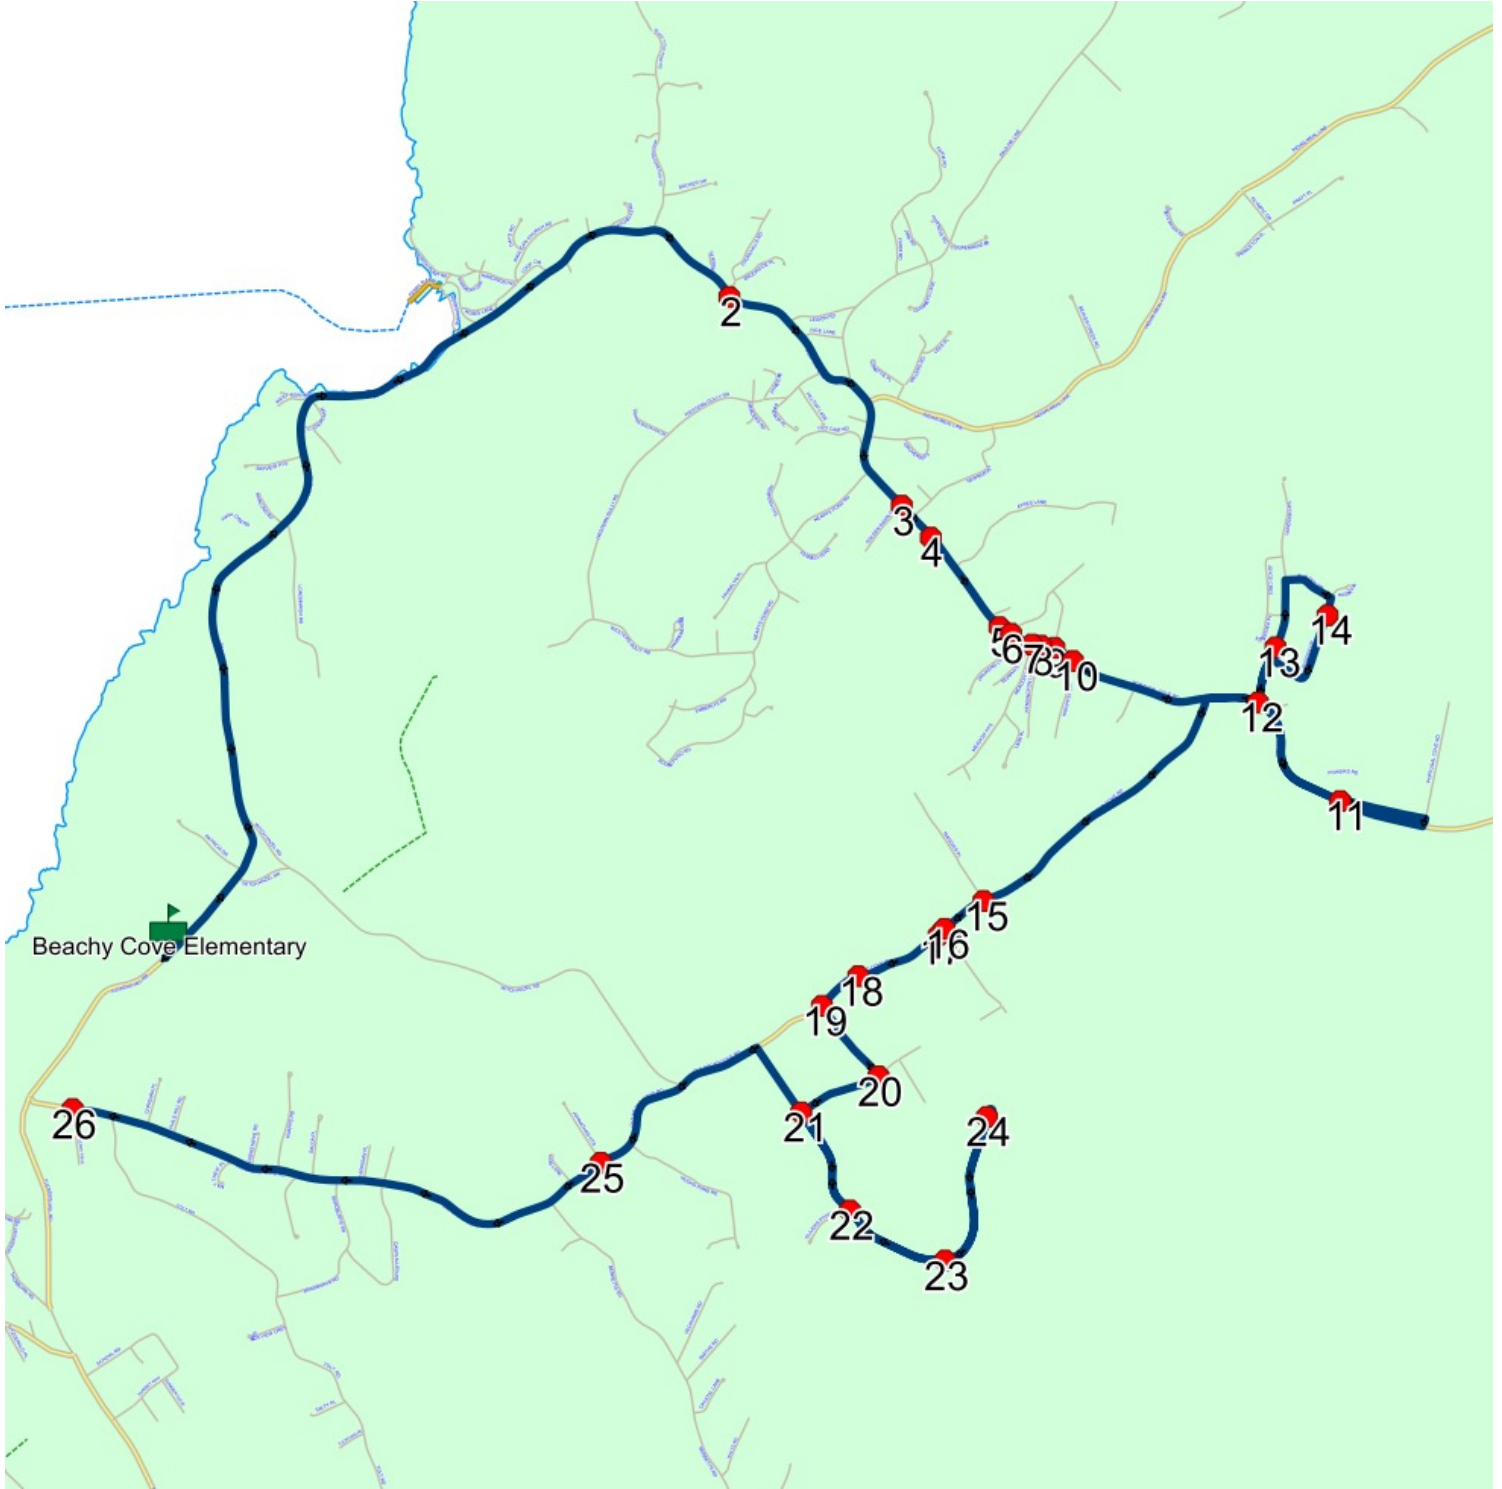

Route: 23-168-4 Run: 23-168-4 PM

Route: 23-168-4

Operator: Executive Taxi Ltd.

Vehicle: 23-168-4

Description:

Schools: Beachy Cove Elementary (320)

Run: 23-168-4 PM

Description:

Schools: Beachy Cove Elementary

#	Arrival	Departure	Description
1	2:35 PM	2:50 PM	Beachy Cove Elementary Driveway
2	2:55 PM		1711 PORTUGAL COVE RD (KIDS KAMPUS/KIDKARE)
3	2:57 PM		PORTUGAL COVE RD & GOLDEN DAWN DR; PORTUGAL COVE-ST. PHILIP'S
4	2:58 PM		#1557 Portugal Cove Rd
5	2:59 PM		#1479 Portugal Cove Rd
6	2:59 PM		PORTUGAL COVE RD & KEELEY LN
7	2:59 PM	3:00 PM	Portugal Cove Rd @ Meadow Hts
8	3:00 PM	3:01 PM	PORTUGAL COVE RD & KENSINGTON LANE
9	3:01 PM		PORTUGAL COVE RD & MARIE PL
10	3:01 PM	3:02 PM	PORTUGAL COVE RD & KNIGHTS REST; PORTUGAL COVE-ST. PHILIP'S
11	3:03 PM	3:04 PM	PORTUGAL COVE RD & POWERS RD
12	3:06 PM		PORTUGAL COVE RD & WINDSOR HTS
13	3:07 PM		#38 Windsor Hts
14	3:08 PM	3:09 PM	66 BUGDEN DR; PORTUGAL COVE-ST PHILIPS; A1M
15	3:13 PM		Old Broad Cove Rd @ Maggies Pl
16	3:13 PM	3:14 PM	OLD BROAD COVE RD & SPARTA PL
17	3:14 PM	3:15 PM	193 OLD BROAD COVE RD
18	3:15 PM	3:16 PM	248 OLD BROAD COVE RD
19	3:16 PM		OLD BROAD COVE RD & PRINCE GEORGE DR
20	3:18 PM	3:19 PM	PEGGY DEANE DR & PRINCE GEORGE DR
21	3:20 PM		OLIVERS POND RD & PEGGY DEANE DR
22	3:21 PM		OLIVERS POND RD & OLIVERS POND PL; PORTUGAL COVE-ST. PHILIP'S
23	3:21 PM	3:22 PM	178 OLIVERS POND RD
24	3:23 PM		253 OLIVERS POND RD
25	3:28 PM		OLD BROAD COVE RD & JOHNATHAN HTS
26	3:31 PM	3:32 PM	OLD BROAD COVE RD & WILD STRAWBERRY FIELD

Route: 23-168-4 Run: 23-168-4 PM