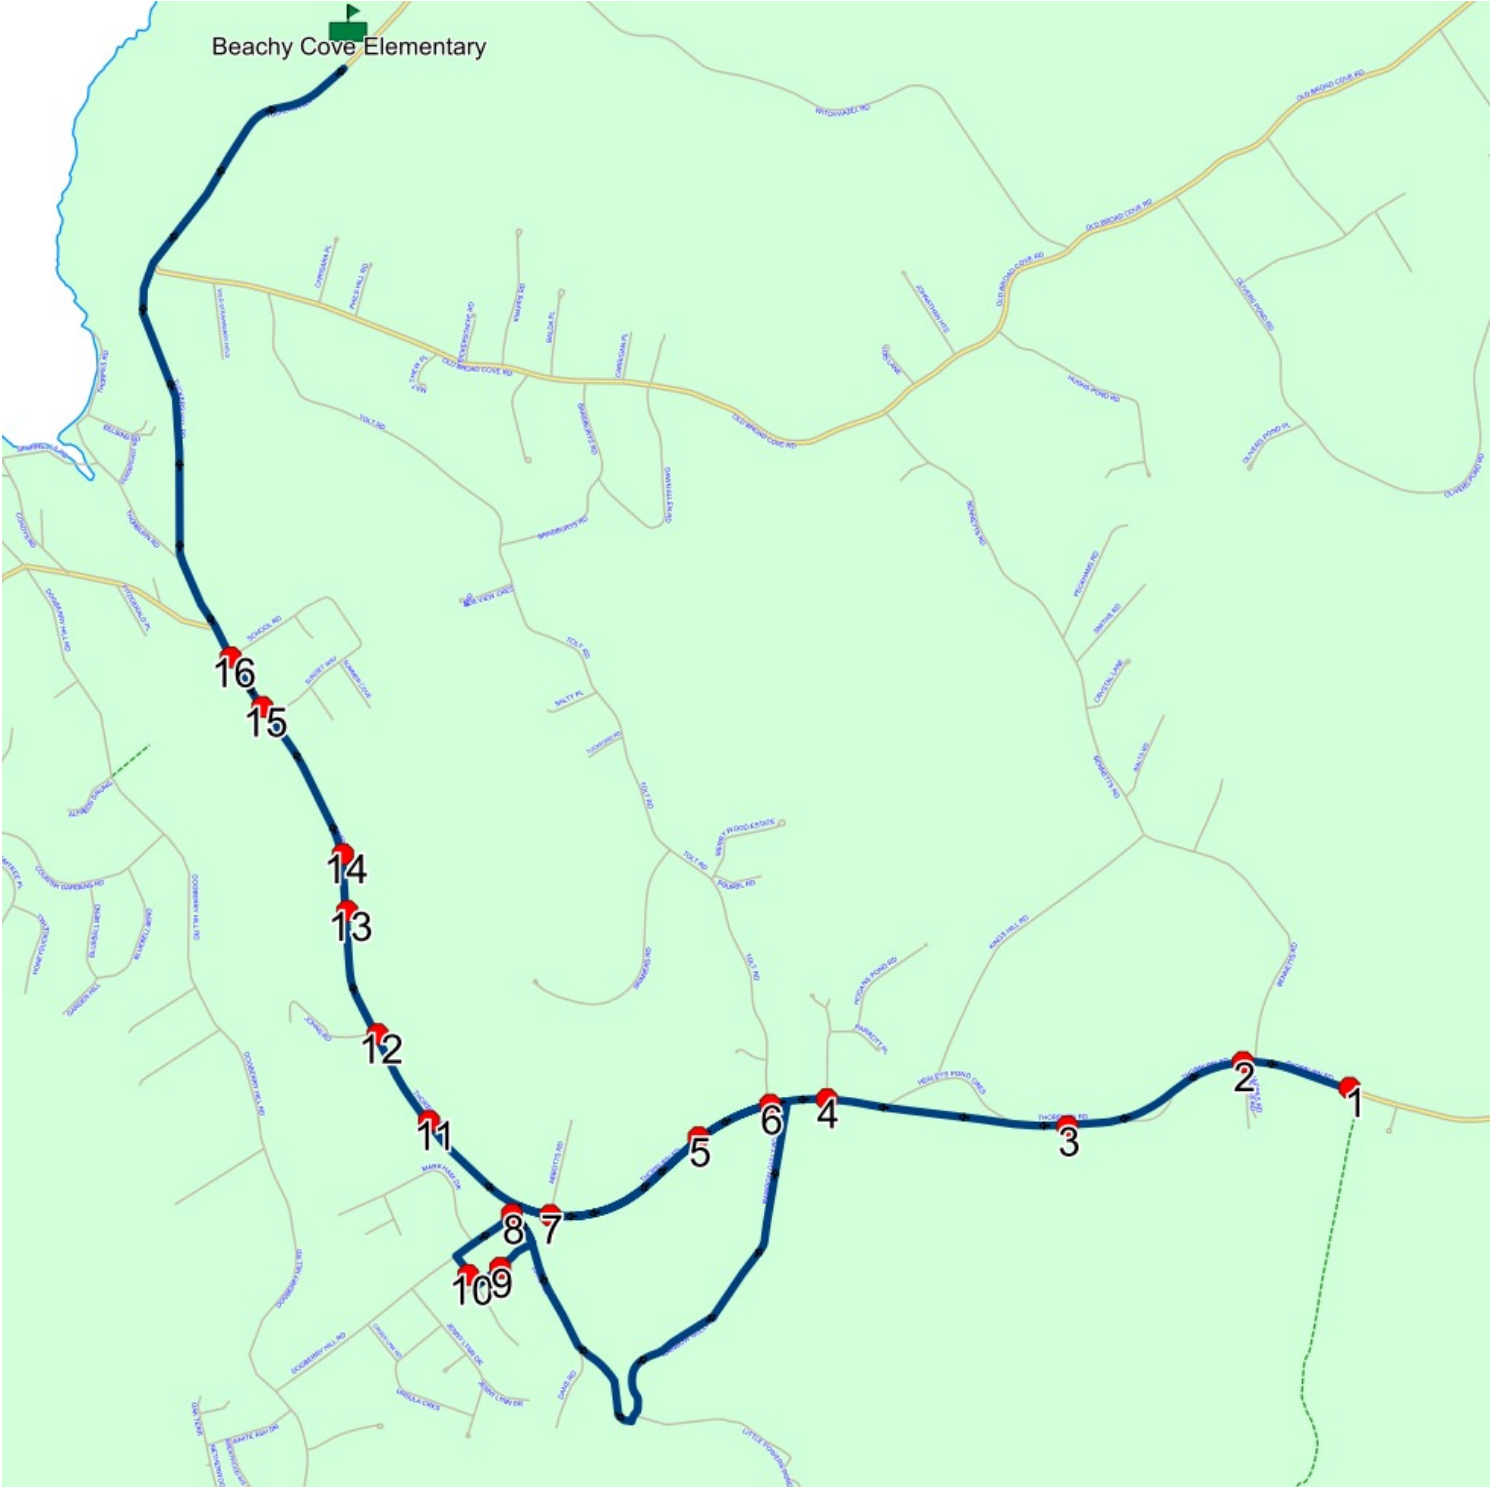

Route: 23-168-8 Run: 23-168-8 AM

Route: 23-168-8

Operator: Executive Taxi Ltd.

Vehicle: 23-168-8

Description:

Schools: Beachy Cove Elementary (320)

Run: 23-168-8 AM

Description:

Schools: Beachy Cove Elementary

#	Arrival	Departure	Description
1		7:47 AM	858 THORBURN RD
2	7:47 AM	7:48 AM	Thorburn Rd @ Rons Rd
3		7:48 AM	961 THORBURN RD; PORTUGAL COVE-ST PHILIPS; A1M
4		7:49 AM	Thorburn Rd @ Hogans Pond Rd
5		7:50 AM	1162 THORBURN RD; PORTUGAL COVE-ST PHILIPS; A1M Effective: 2024-11-20
6		7:56 AM	THORBURN RD; PORTUGAL COVE-ST. PHILIP'S & TOLT RD; PORTUGAL COVE-ST. PHILIP'S Effective: 2024-11-20
7		7:57 AM	Thorburn Rd @ Abbotts Rd
8		7:58 AM	Dogberry Hill Rd @ Dans Rd
9	7:59 AM	8:00 AM	RIVERFRONT DR & BROOK VIEW PL; PORTUGAL COVE-ST. PHILIP'S
10	8:00 AM	8:01 AM	5 MEGAN RIDGE DR; PORTUGAL COVE-ST PHILIPS
11		8:03 AM	1298 THORBURN RD; PORTUGAL COVE-ST PHILIPS; A1M
12		8:04 AM	1336 THORBURN RD
13	8:04 AM	8:05 AM	1386 THORBURN RD : 2025-06-30
14		8:05 AM	1408 THORBURN RD
15	8:06 AM	8:07 AM	THORBURN RD & SUNSET WAY
16		8:07 AM	Thorburn Rd @ School Rd
17	8:10 AM	8:12 AM	Beachy Cove Elementary Driveway : 2025-06-30

Route: 23-168-8 Run: 23-168-8 AM