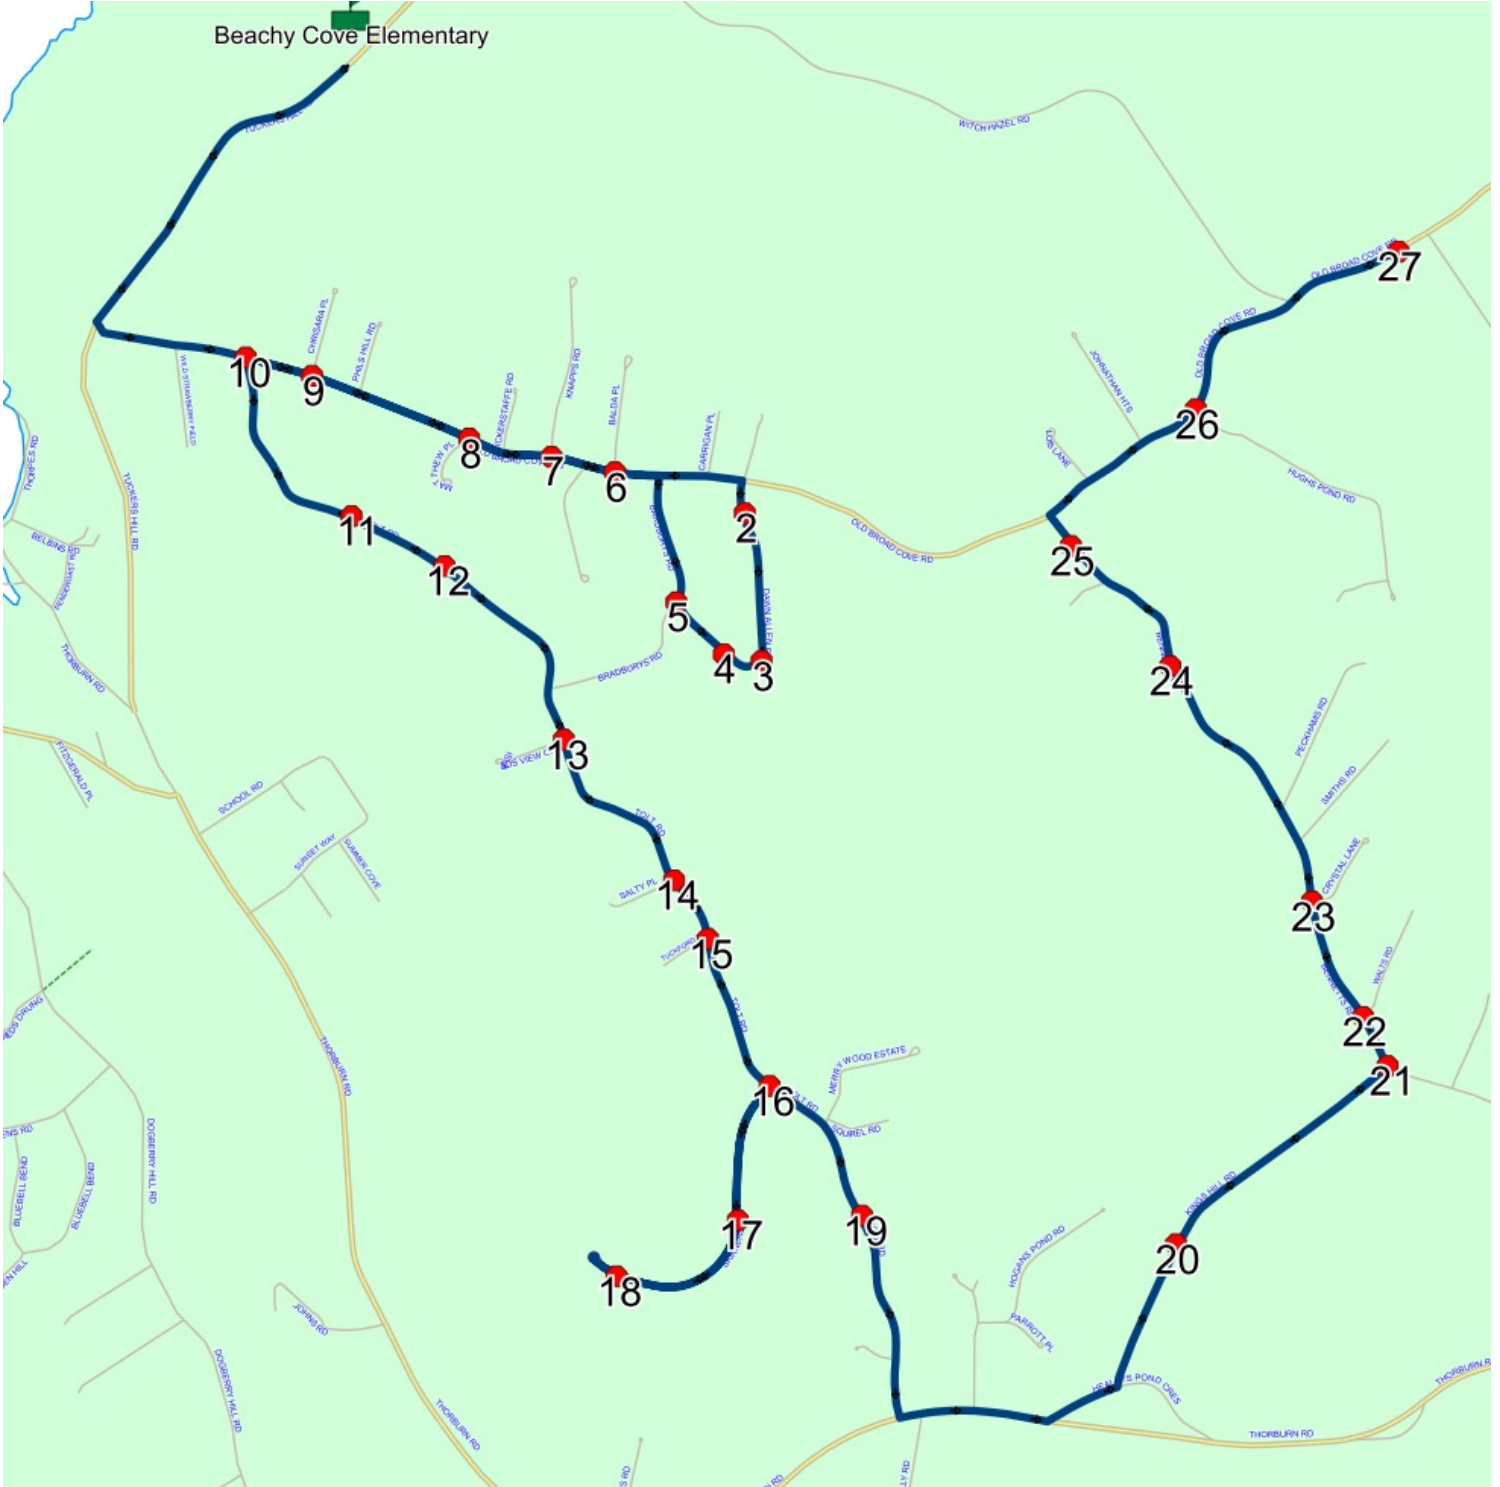

Route: 23-168-5 Run: 23-168-5 PM

Route: 23-168-5

Operator: Executive Taxi Ltd.

Vehicle: 23-168-5

Description:

Schools: Beachy Cove Elementary (320)

Run: 23-168-5 PM

Schools: Beachy Cove Elementary

#	Arrival	Departure	Description
1	2:35 PM	2:50 PM	Beachy Cove Elementary Driveway
2	2:54 PM		11 DAWN ALLEN RD (PULL OFF)
3	2:55 PM		47 DAWN ALLEN RD
4	2:55 PM		57 DAWN ALLEN RD
5	2:55 PM		Bradburys Rd @ Dawn Allen Rd
6	2:57 PM		Old Broad Cove Rd @ Balda Pl
7	2:57 PM	2:58 PM	Old Broad Cove Rd @ Knapps Rd
8	2:58 PM	2:59 PM	OLD BROAD COVE RD & MATTHEW PL
9	2:59 PM	3:00 PM	OLD BROAD COVE RD & CHRISARA PL; PORTUGAL COVE-ST. PHILIP'S
10	3:00 PM		OLD BROAD COVE RD & TOLT RD; PORTUGAL COVE-ST. PHILIP'S
11	3:02 PM		344 TOLT RD; PORTUGAL COVE-ST PHILIPS; A1M Effective: 2024-10-09
12	3:02 PM	3:03 PM	314 TOLT RD
13	3:04 PM		Tolt Rd @ Island View Cres
14	3:05 PM		TOLT RD & SALTY PL
15	3:05 PM		Tolt Rd @ Tuckford Rd
16	3:06 PM		Tolt Rd @ Skinners Rd
17	3:07 PM	3:08 PM	#49 Skinners Rd
18	3:08 PM		99 SKINNERS RD; PORTUGAL COVE-ST PHILIPS; A1M
19	3:10 PM		#64 Tolt Rd
20	3:14 PM		#49 Kings Hill Rd
21	3:14 PM	3:15 PM	BENNETTS RD & KINGS HILL RD; PORTUGAL COVE-ST. PHILIP'S Effective: 2024-10-16
22	3:16 PM		BENNETTS RD & WALTZ RD
23	3:17 PM		BENNETTS RD & CRYSTAL LANE
24	3:18 PM		277 BENNETTS RD; PORTUGAL COVE-ST PHILIPS; A1M
25	3:19 PM		327 BENNETTS RD
26	3:20 PM	3:21 PM	Old Broad Cove Rd @ Hughs Pond Rd
27	3:21 PM	3:22 PM	337 OLD BROAD COVE RD

Route: 23-168-5 Run: 23-168-5 PM