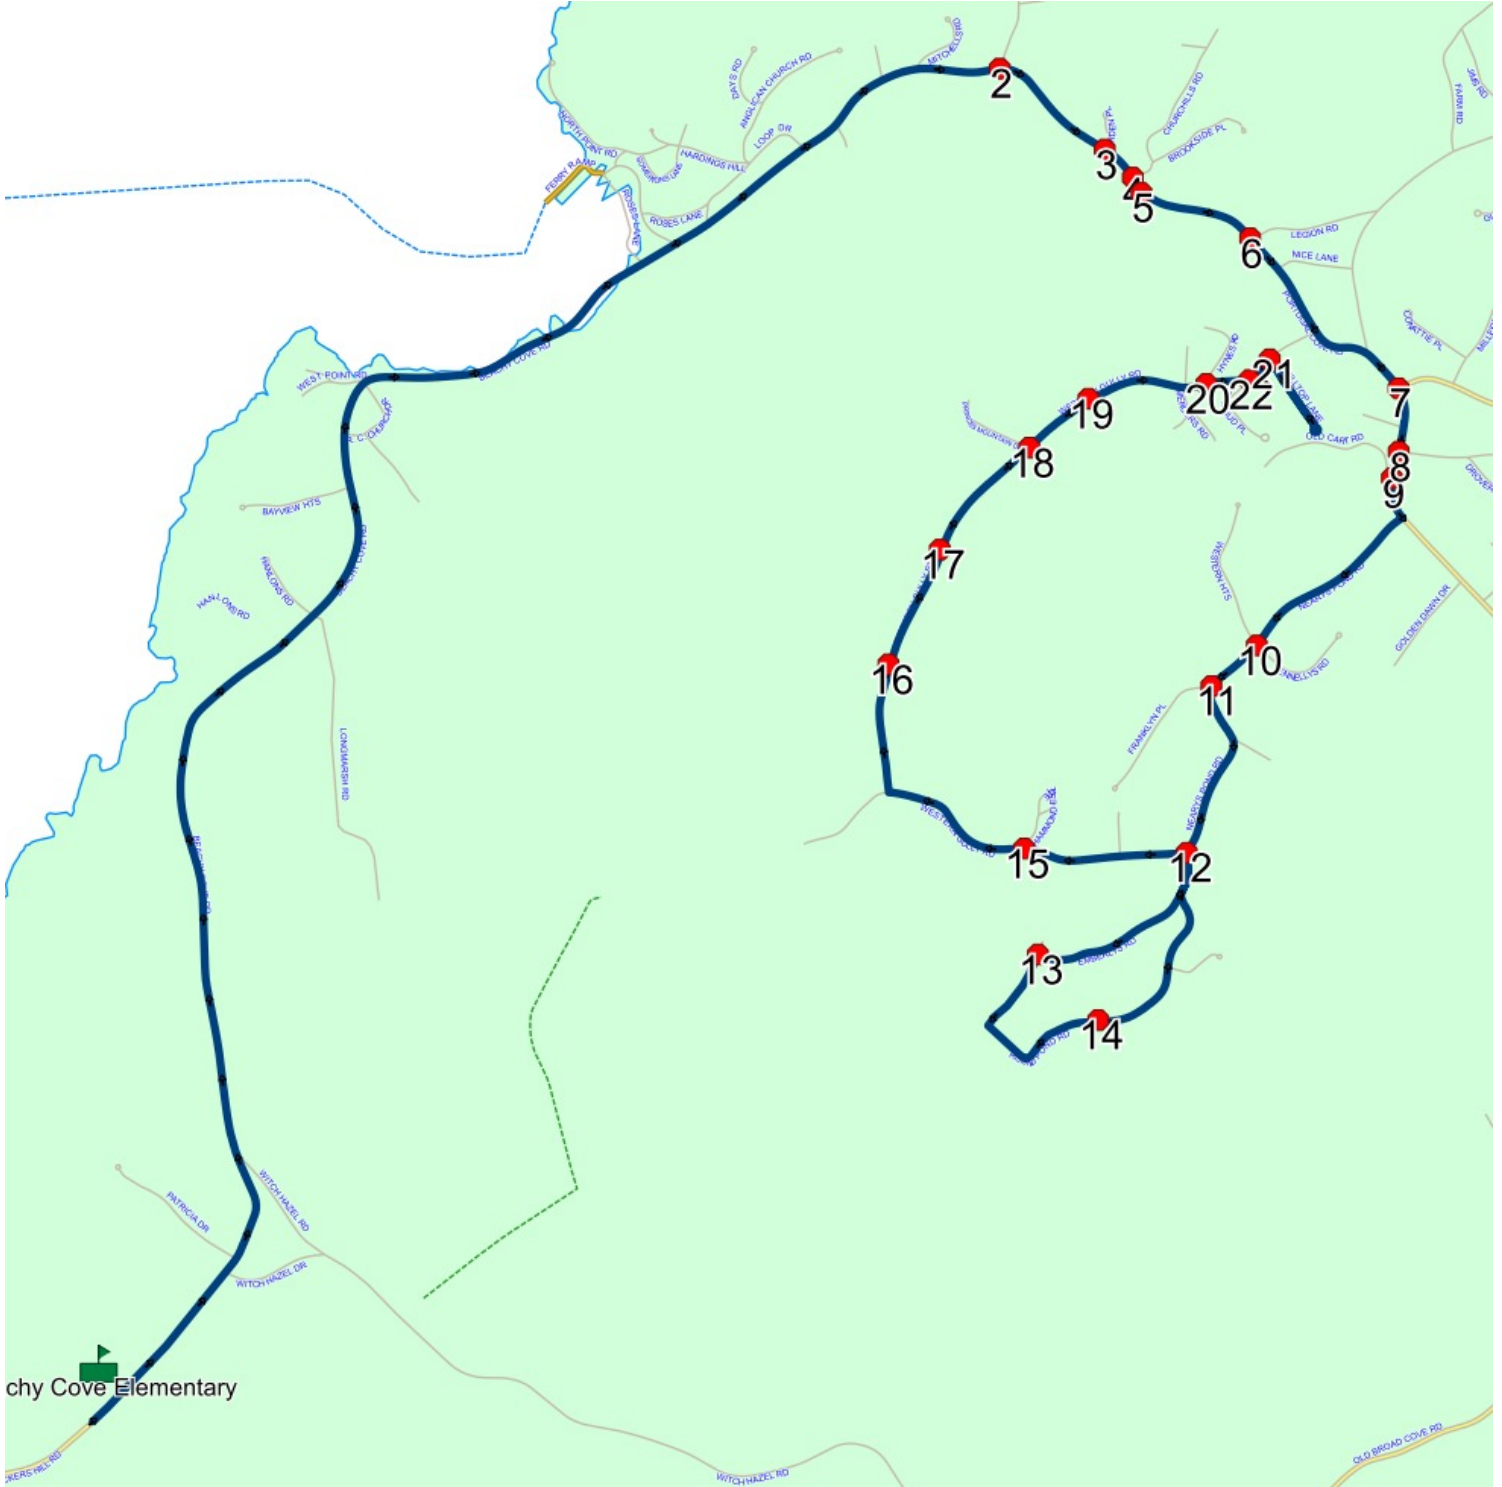

Route: 23-168-3 Run: 23-168-3 PM

Route: 23-168-3

Operator: Executive Taxi Ltd.

Vehicle: 23-168-3

Description:

Schools: Beachy Cove Elementary (320)

Run: 23-168-3 PM

Schools: Beachy Cove Elementary

#	Arrival	Departure	Description
1	2:35 PM	2:50 PM	Beachy Cove Elementary Driveway
2	2:54 PM	2:55 PM	Portugal Cove Rd @ Anglican Cemetery Rd
3	2:55 PM	2:56 PM	Portugal Cove Rd @ Jordan Pl
4	2:56 PM	2:57 PM	Portugal Cove Rd @ Churchills Rd
5	2:57 PM		1711 PORTUGAL COVE RD (KIDS KAMPUS/KIDKARE) : 2027-03-30
6	2:57 PM		PORTUGAL COVE RD & LEGION RD
7	2:58 PM		PORTUGAL COVE RD & INDIAN MEAL LINE
8	2:58 PM	2:59 PM	Portugal Cove Rd @ Drovers Hts
9	2:59 PM		Portugal Cove Rd @ Old Cart Rd
10	3:00 PM	3:01 PM	Nearys Pond Rd @ Western Hts
11	3:01 PM	3:02 PM	Nearys Pond Rd @ Franklyn Pl
12	3:02 PM	3:03 PM	Nearys Pond Rd @ Round Pond Rd
13	3:03 PM	3:04 PM	ROUND POND RD & EMBERLYS RD; PORTUGAL COVE-ST. PHILIP'S
14	3:05 PM		60 ROUND POND RD
15	3:07 PM		Nearys Pond Rd @ Hammond Estate
16	3:08 PM	3:09 PM	#160 Western Gully Rd
17	3:09 PM	3:11 PM	126 WESTERN GULLY RD; PORTUGAL COVE-ST PHILIPS; A1M
18	3:11 PM	3:12 PM	Western Gully Rd @ Princes Mountain Dr
19	3:12 PM		#68 Western Gully Rd
20	3:12 PM		Western Gully Rd @ Hynes Rd
21	3:13 PM		WESTERN GULLY RD & HILLTOP LANE; PORTUGAL COVE-ST. PHILIP'S Effective: 2024-10-30
22	3:15 PM		Western Gully Rd @ Pine Bud Pl : 2025-06-30

Route: 23-168-3 Run: 23-168-3 PM