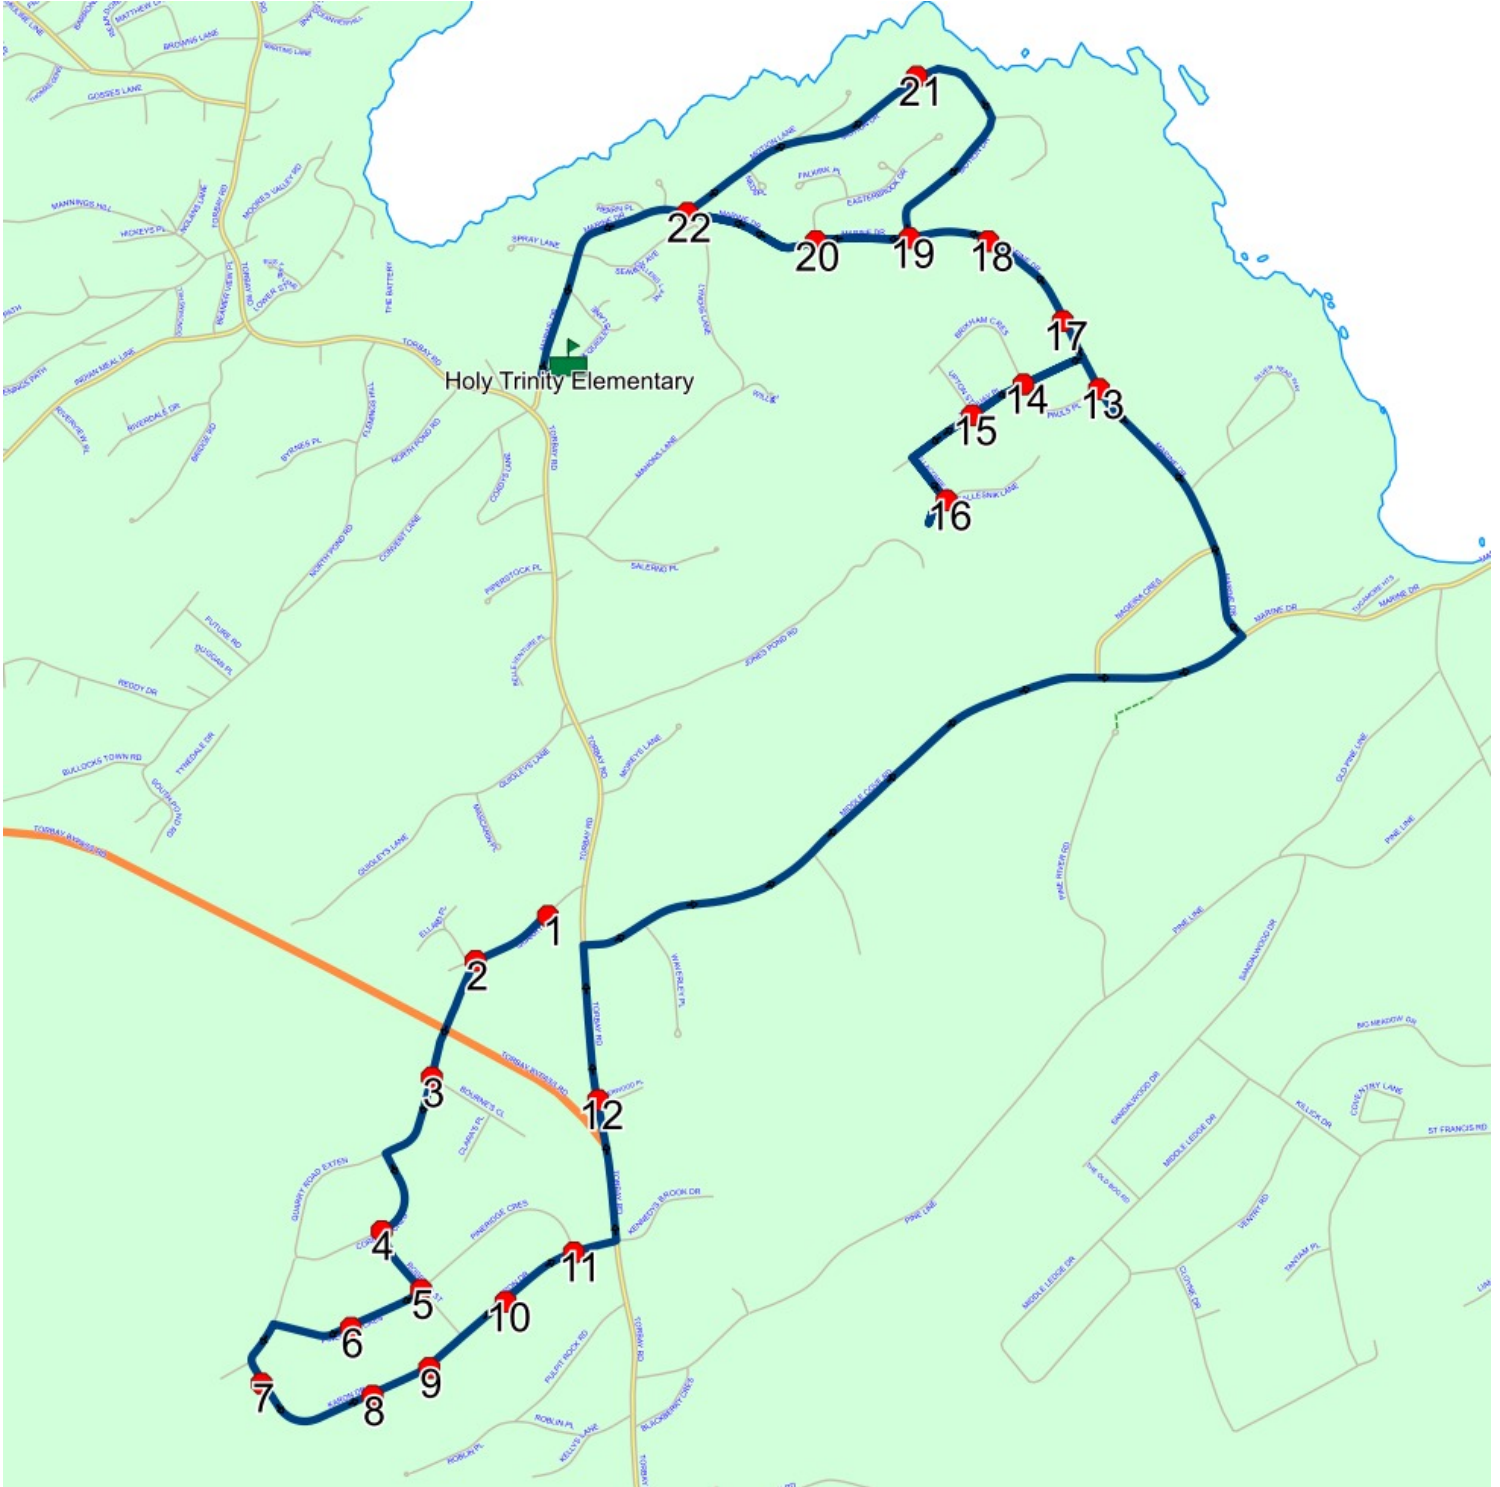

Route: 17-135-10 Run: 17-135-10B AM

Route: 17-135-10

Operator: Executive Taxi Ltd.

Vehicle: 17-135-10

Description:

Schools: Holy Trinity Elementary (367)

Run: 17-135-10B AM

Description: Green Bus

Schools: Holy Trinity Elementary

#	Arrival	Departure	Description
1		7:17 AM	13 QUARRY RD : 2027-01-31
2		7:17 AM	QUARRY RD & ELLARD PL
3	7:18 AM	7:19 AM	QUARRY ROAD EXTEN & BOURNE'S CL
4		7:20 AM	CORDELIA CRES & ROSEBUD ST
5		7:21 AM	PINERIDGE CRES & ROSEBUD ST
6		7:22 AM	63 PINERIDGE CRES
7		7:23 AM	113 KARON DR
8		7:24 AM	75 KARON DR
9		7:25 AM	57 KARON DR
10		7:25 AM	29 KARON DR
11		7:26 AM	KARON DR & PINERIDGE CRES
12		7:27 AM	TORBAY RD & RIVERWOOD PL
13		7:32 AM	MARINE DR & PAULS PL
14		7:32 AM	TORQUAY PL; TORBAY & BRIXHAM CRES; TORBAY
15		7:33 AM	TORQUAY PL; TORBAY & UPTON ST; TORBAY
16		7:34 AM	ELLACOMBE PL & SALLESNIK LANE
17		7:40 AM	254 MARINE DR
18		7:40 AM	214 MARINE DR
19		7:41 AM	MARINE DR & MOTION DR
20	7:41 AM	7:42 AM	MARINE DR; TORBAY & EASTERBROOK DR; TORBAY
21		7:44 AM	45 MOTION DR; TORBAY; A1K
22	7:47 AM	7:48 AM	MARINE DR; TORBAY & LYNCHS LANE; TORBAY
23	7:50 AM	7:53 AM	Holy Trinity Elementary

Route: 17-135-10 Run: 17-135-10B AM