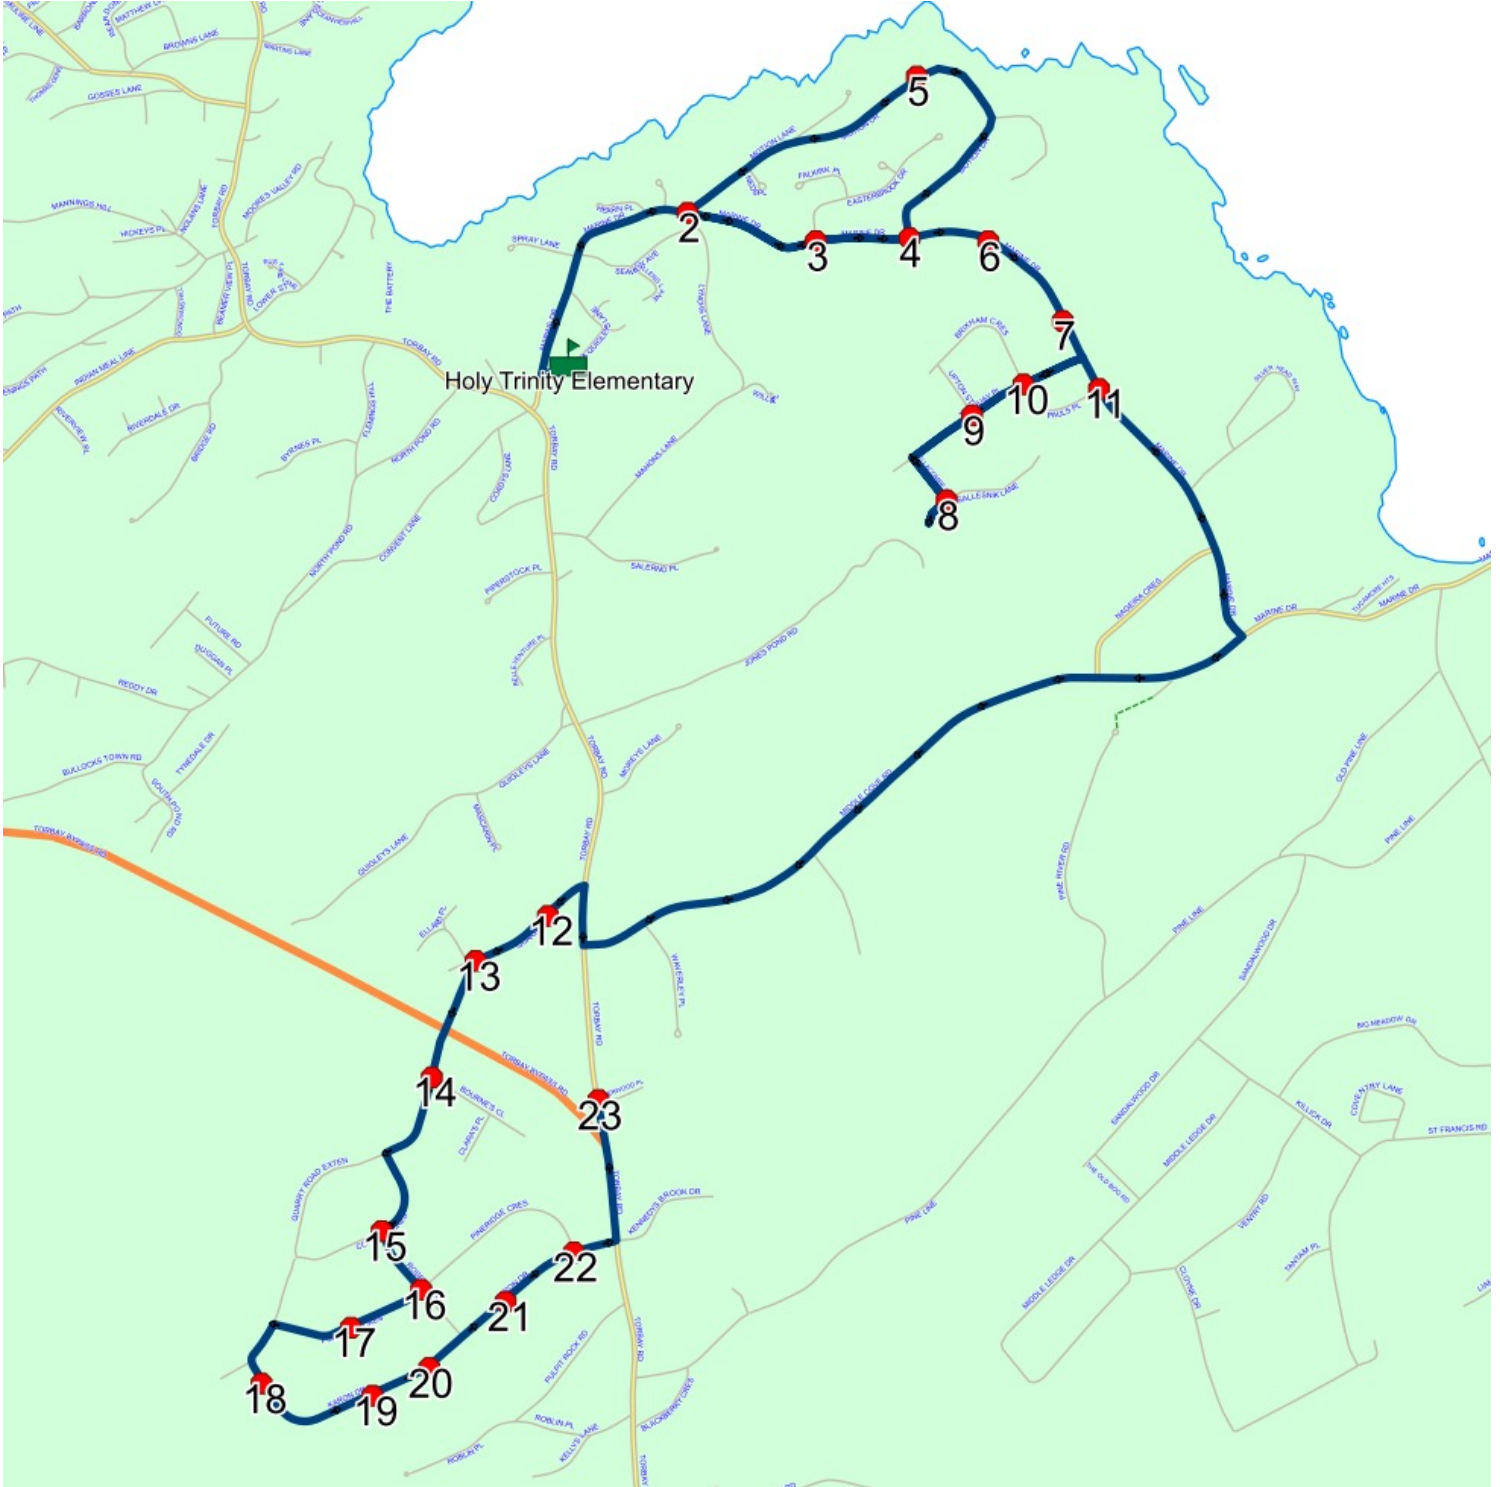

Route: 17-135-10 Run: 17-135-10B PM

Route: 17-135-10

Operator: Executive Taxi Ltd.

Vehicle: 17-135-10

Description:

Schools: Holy Trinity Elementary (367)

Run: 17-135-10B PM

Description: Green Bus

Schools: Holy Trinity Elementary

#	Arrival	Departure	Description
1	2:00 PM	2:15 PM	Holy Trinity Elementary
2	2:16 PM	2:17 PM	MARINE DR; TORBAY & LYNCHS LANE; TORBAY
3	2:19 PM	2:20 PM	MARINE DR; TORBAY & EASTERBROOK DR; TORBAY
4	2:20 PM	2:21 PM	MARINE DR & MOTION DR
5	2:22 PM	2:23 PM	45 MOTION DR; TORBAY; A1K
6	2:26 PM		214 MARINE DR
7	2:26 PM		254 MARINE DR
8	2:28 PM	2:29 PM	ELLACOMBE PL & SALLESNIK LANE
9	2:33 PM		TORQUAY PL; TORBAY & UPTON ST; TORBAY
10	2:34 PM		TORQUAY PL; TORBAY & BRIXHAM CRES; TORBAY
11	2:34 PM		MARINE DR & PAULS PL
12	2:39 PM		13 QUARRY RD : 2027-01-31
13	2:39 PM	2:40 PM	QUARRY RD & ELLARD PL
14	2:41 PM		QUARRY ROAD EXTEN & BOURNE'S CL
15	2:42 PM	2:43 PM	CORDELIA CRES & ROSEBUD ST
16	2:44 PM		PINERIDGE CRES & ROSEBUD ST
17	2:44 PM	2:45 PM	63 PINERIDGE CRES
18	2:46 PM		113 KARON DR
19	2:47 PM		75 KARON DR
20	2:48 PM		57 KARON DR
21	2:48 PM		29 KARON DR
22	2:49 PM		KARON DR & PINERIDGE CRES
23	2:50 PM	2:51 PM	TORBAY RD & RIVERWOOD PL

Route: 17-135-10 Run: 17-135-10B PM