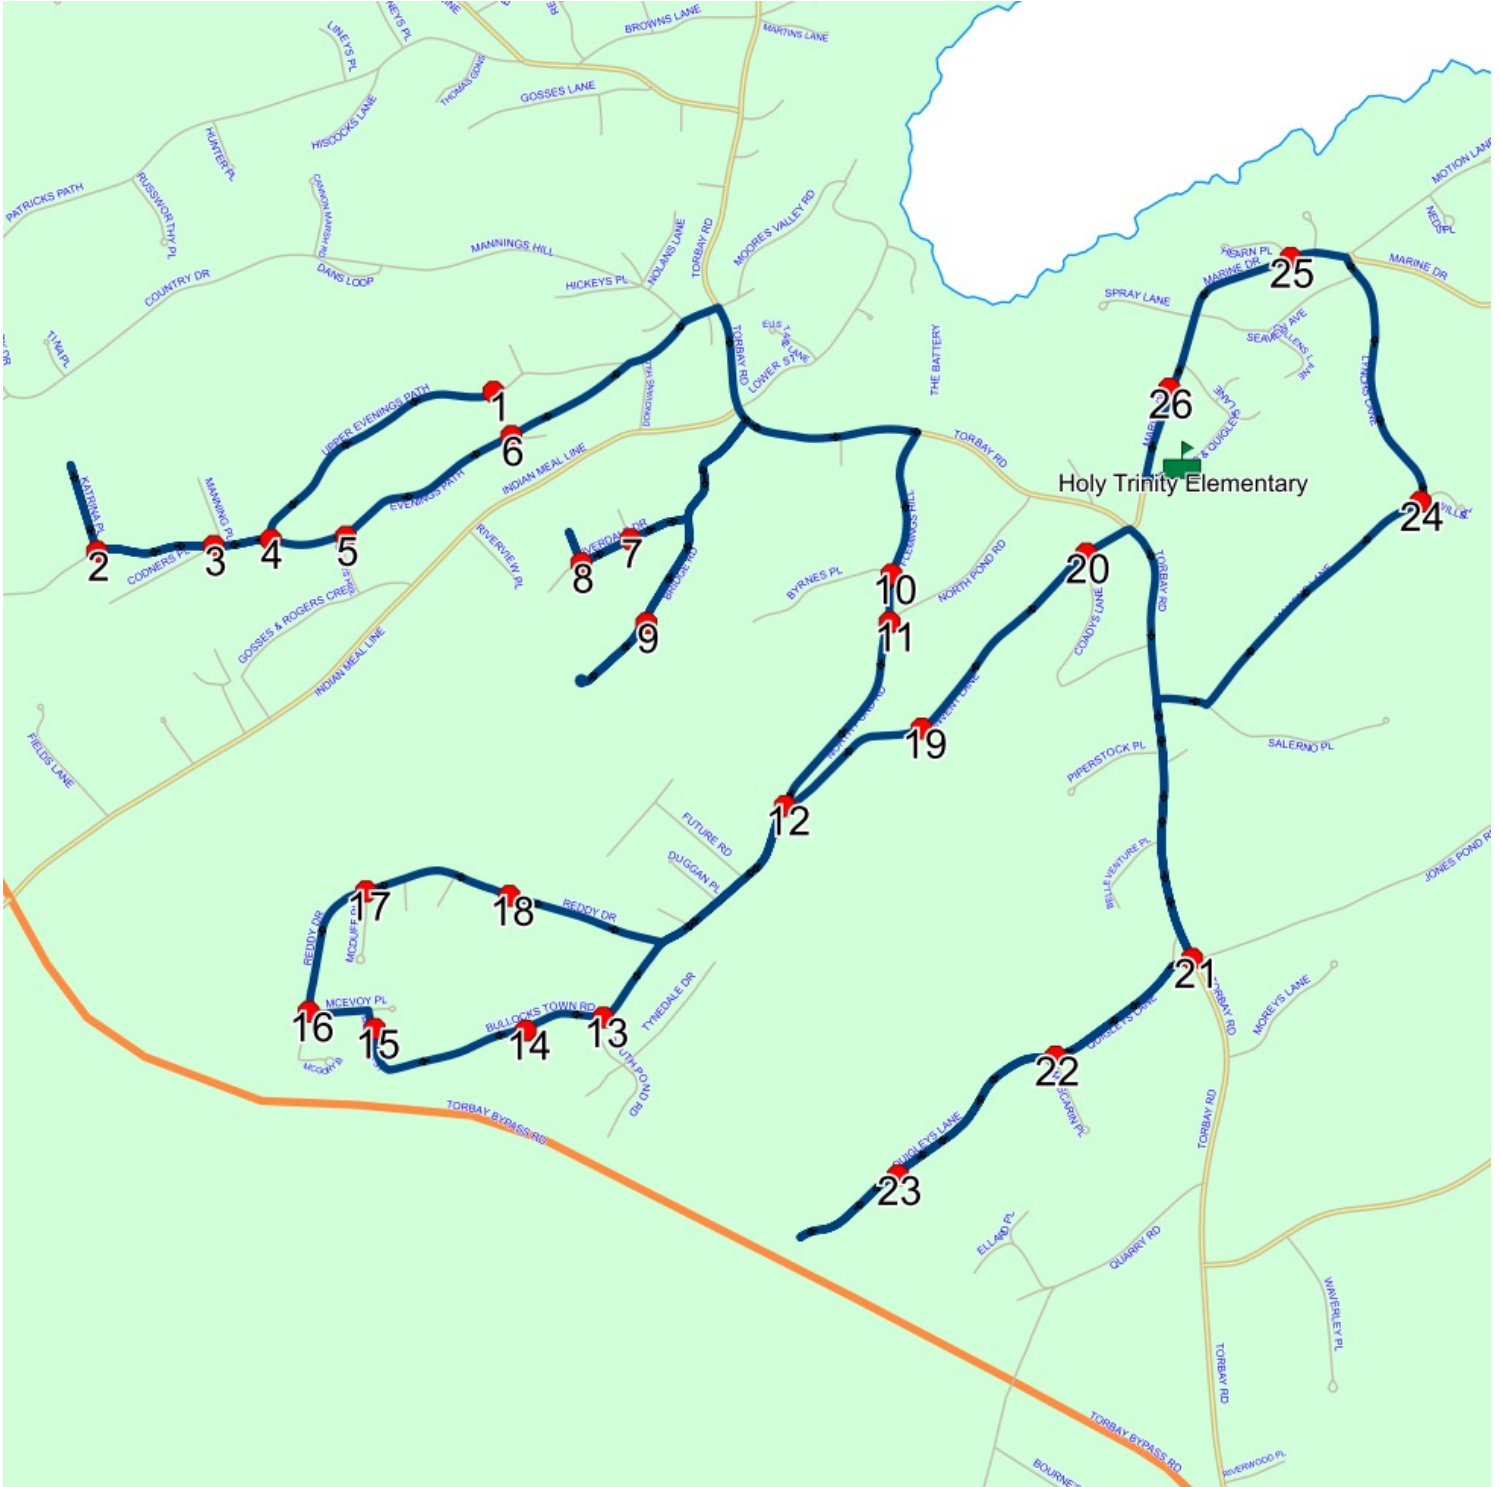

Route: 17-135-9 Run: 17-135-9B AM

Route: 17-135-9

Operator: Executive Taxi Ltd.

Vehicle: 17-135-9

Description:

Schools: Holy Trinity Elementary (367)

Run: 17-135-9B AM

Description:

Schools: Holy Trinity Elementary

#	Arrival	Departure	Description
1		7:05 AM	50 UPPER EVENINGS PATH
2	7:06 AM	7:07 AM	BIRCHY NAP HILL RD & KATRINA PL
3		7:11 AM	BIRCHY NAP HILL RD & CODNERS PL
4	7:11 AM	7:12 AM	EVENINGS PATH & UPPER EVENINGS PATH
5		7:12 AM	101 EVENINGS PATH
6		7:13 AM	EVENINGS PATH & TEXAS PL
7	7:15 AM	7:16 AM	RIVERDALE DR; TORBAY & RIVERBANK PL; TORBAY
8		7:16 AM	RIVERDALE DR; TORBAY & RIVERBEND PL; TORBAY
9		7:21 AM	61 BRIDGE RD; TORBAY
10	7:23 AM	7:24 AM	FLEMINGS HILL; TORBAY & BYRNES PL; TORBAY
11		7:24 AM	NORTH POND RD; TORBAY & FLEMINGS HILL; TORBAY
12		7:25 AM	CONVENT LANE; TORBAY & NORTH POND RD; TORBAY
13		7:26 AM	BULLOCKS TOWN RD & SOUTH POND RD
14		7:27 AM	15 BULLOCKS TOWN RD
15	7:27 AM	7:28 AM	3 MCFAYDEN ST
16		7:29 AM	REDDY DR & MCEVOY PL
17		7:30 AM	REDDY DR & MCDUFF PL
18		7:31 AM	REDDY DR & MCARTHUR PL
19	7:33 AM	7:34 AM	CONVENT LANE
20	7:34 AM	7:35 AM	CONVENT LANE; TORBAY & COADYS LANE; TORBAY
21		7:36 AM	TORBAY RD; TORBAY & QUIGLEYS LANE; TORBAY
22	7:37 AM	7:38 AM	QUIGLEYS LANE; TORBAY & MASCARIN PL; TORBAY
23	7:41 AM	7:42 AM	95 QUIGLEYS LANE
24	7:45 AM	7:46 AM	WILLS PL; TORBAY & LYNCHS LANE; TORBAY
25	7:47 AM	7:48 AM	MARINE DR; TORBAY & HEARN PL; TORBAY
26	7:48 AM	7:49 AM	39 MARINE DR; TORBAY; A1K
27	7:50 AM	7:53 AM	Holy Trinity Elementary

Route: 17-135-9 Run: 17-135-9B AM