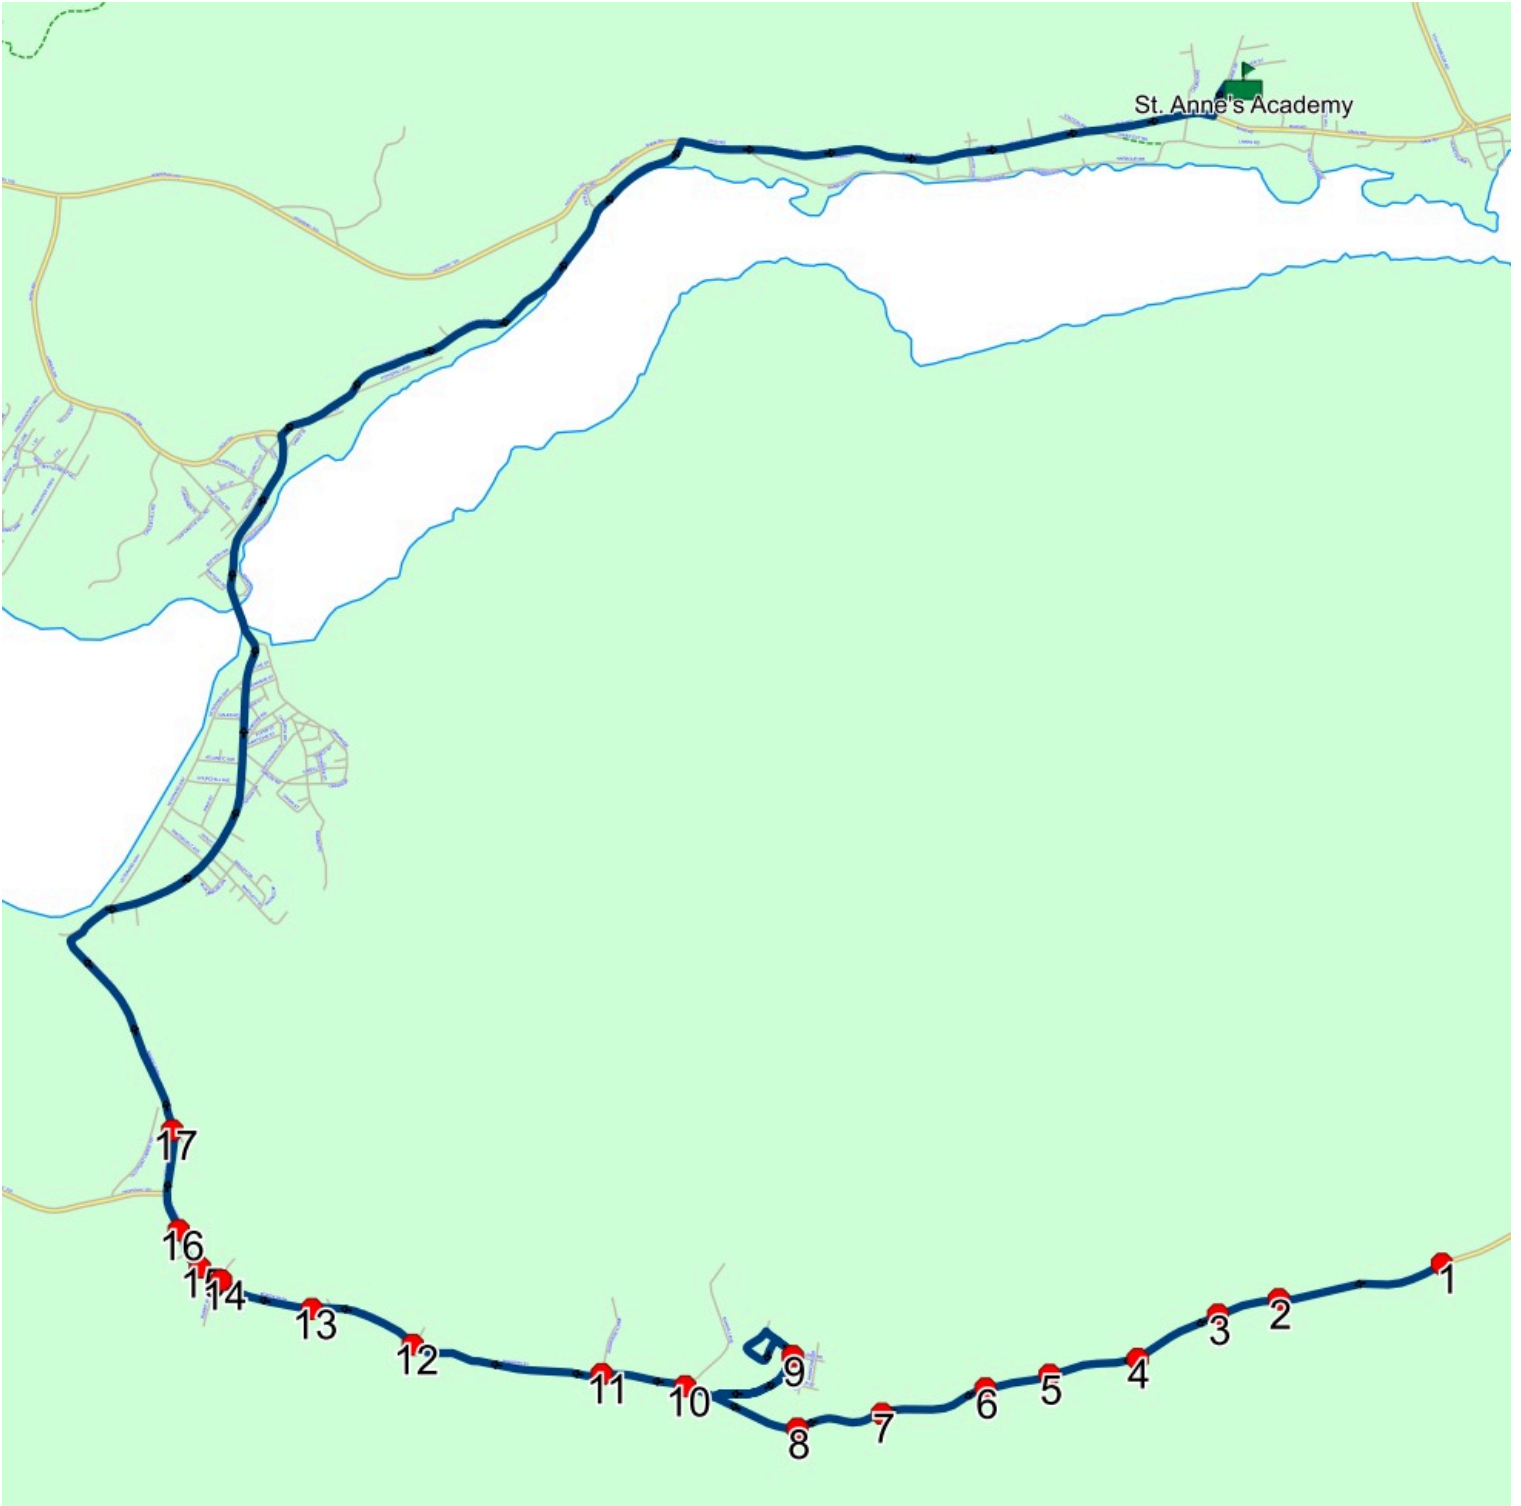

Route: 19-035-4 Run: 19-035-4 AM

Route: 19-035-4 **Operator:** Provincial Ready Mix
Vehicle: 19-035-4
Description:
Schools: St. Anne's Academy (435)

Run: 19-035-4 AM **Description:**

Schools: St. Anne's Academy

#	Arrival	Departure	Description
1		7:47 AM	623 HIGHWAY 91; PLACENTIA; A0B
2	7:48 AM	7:49 AM	535 HIGHWAY 91
3		7:49 AM	501 HIGHWAY 91
4		7:50 AM	424 HIGHWAY 91
5	7:50 AM	7:51 AM	375 HIGHWAY 91; PLACENTIA; A0B
6		7:51 AM	335 HIGHWAY 91
7		7:52 AM	272 HIGHWAY 91; PLACENTIA; A0B
8		7:53 AM	220 HIGHWAY 91
9	7:54 AM	7:55 AM	KINGS LANE & MILLERS RD
10		7:59 AM	HIGHWAY 91 & SHAWS LANE; PLACENTIA
11		8:00 AM	HIGHWAY 91 & MORRISSEY LANE
12		8:02 AM	BONDS PATH & SMELT RIVER LANE
13	8:02 AM	8:03 AM	272 BONDS PATH
14	8:03 AM	8:04 AM	BONDS PATH & BURNT WOOD PL
15		8:04 AM	200 BONDS PATH
16	8:04 AM	8:05 AM	170 BONDS PATH; PLACENTIA; A0B
17	8:05 AM	8:06 AM	120 BONDS PATH
18	8:20 AM	8:22 AM	St. Anne's Academy Driveway

Route: 19-035-4 Run: 19-035-4 AM