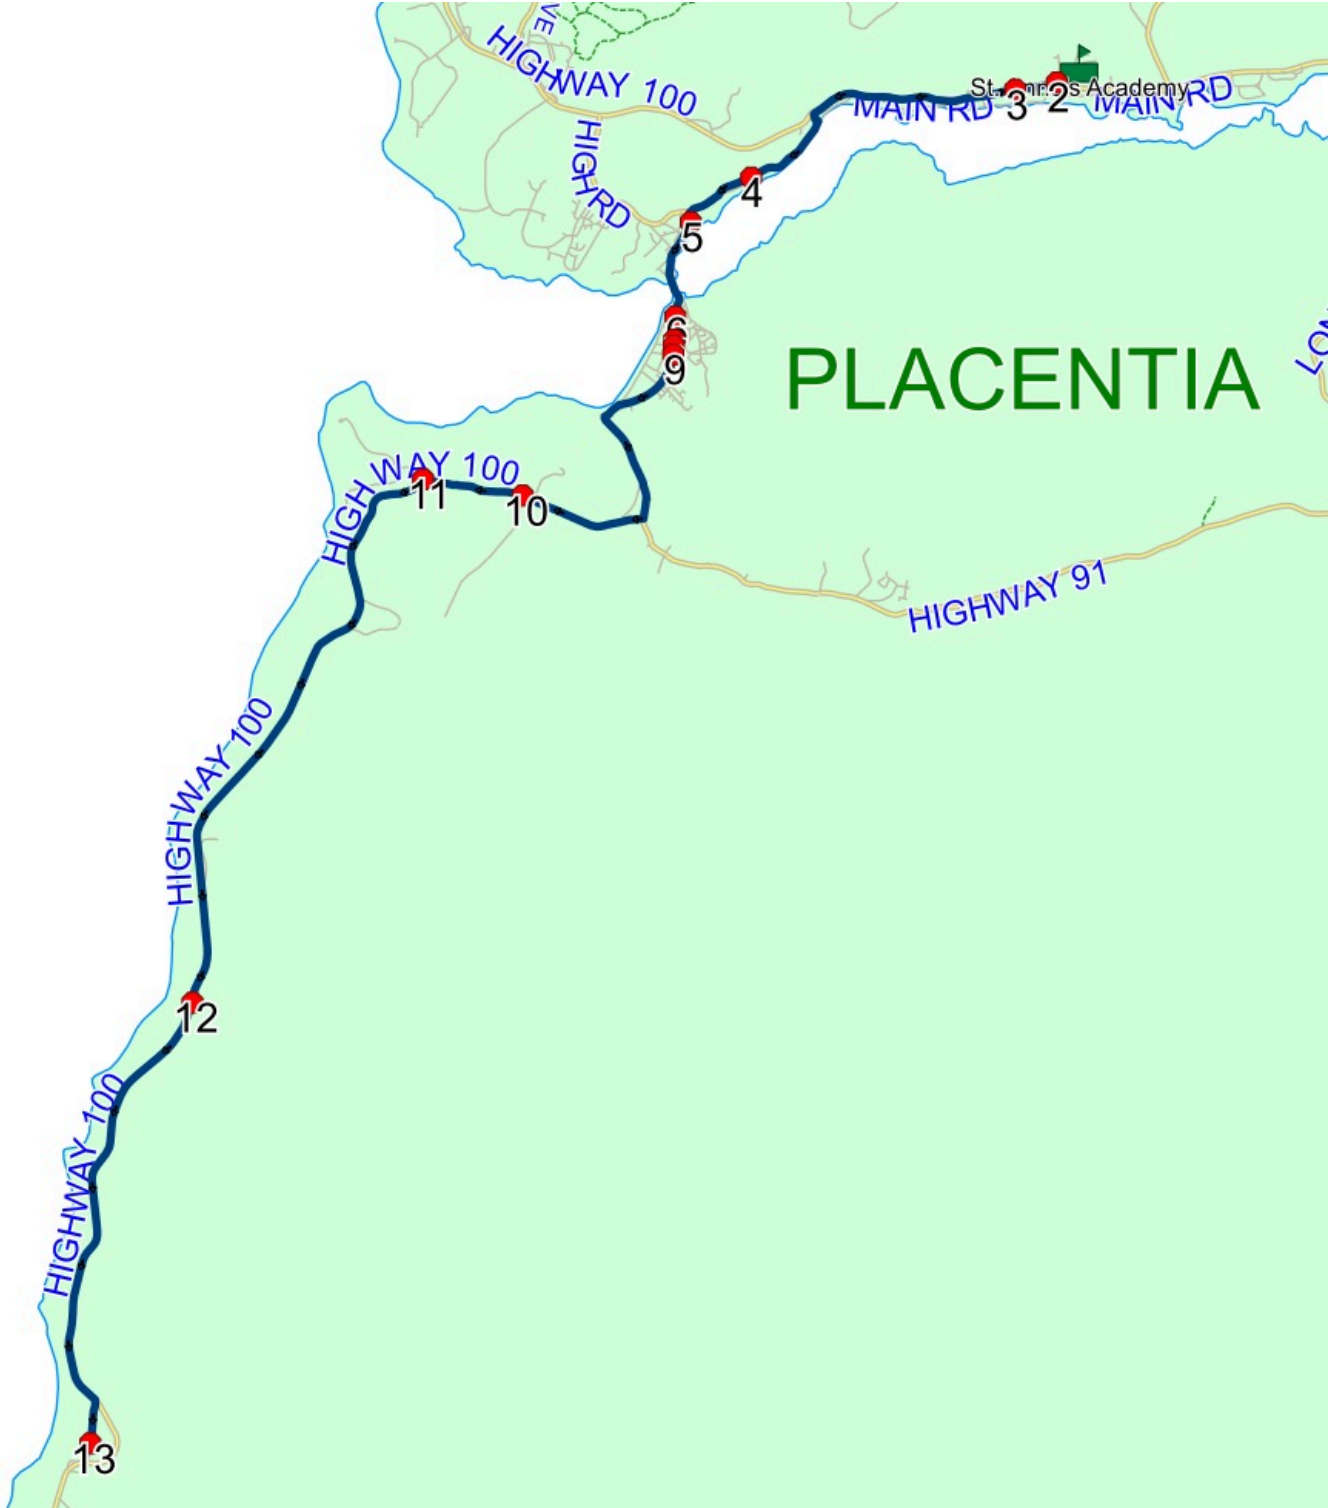

Route: 19-035-5 Run: 19-035-5 PM

Route: 19-035-6 Run: 19-035-6 AM

Route: 19-035-6 **Operator:** Provincial Ready Mix
Vehicle: 19-035-6
Description:
Schools: St. Anne's Academy (435)

Run: 19-035-6 AM

Schools: St. Anne's Academy
End Date: 2024-06-30

#	Arrival	Departure	Description
1		7:35 AM	SHIP HARBOUR RD
2		7:37 AM	Ship Harbour
3		7:39 AM	2 SHIP HARBOUR RD
4		7:49 AM	SHIP HARBOUR RD & GREEN RD
5		7:49 AM	FOX HARBOUR RD & SEAVIEW LN
6		7:57 AM	SOUTHSIDE RD & GRAVEYARD RD; FOX HARBOUR
7	7:58 AM	7:59 AM	FOX HARBOUR RD & BURNT HILL
8		7:59 AM	92 FOX HARBOUR RD
9		8:09 AM	53 FOX HARBOUR RD; PLACENTIA; A0B
10		8:10 AM	9 FOX HARBOUR RD
11		8:11 AM	939 MAIN RD
12		8:12 AM	MAIN RD & FRECKER PL
13	8:13 AM	8:14 AM	FRECKER PL & P4 PL
14		8:16 AM	MAIN RD & TRAILER PK
15		8:17 AM	1117 MAIN RD
16	8:17 AM	8:18 AM	1116 MAIN RD; PLACENTIA; A0B
17		8:19 AM	VILLA MARIE DR; PLACENTIA & ST ANNES PL; PLACENTIA
18	8:20 AM	8:22 AM	St. Anne's Academy Driveway