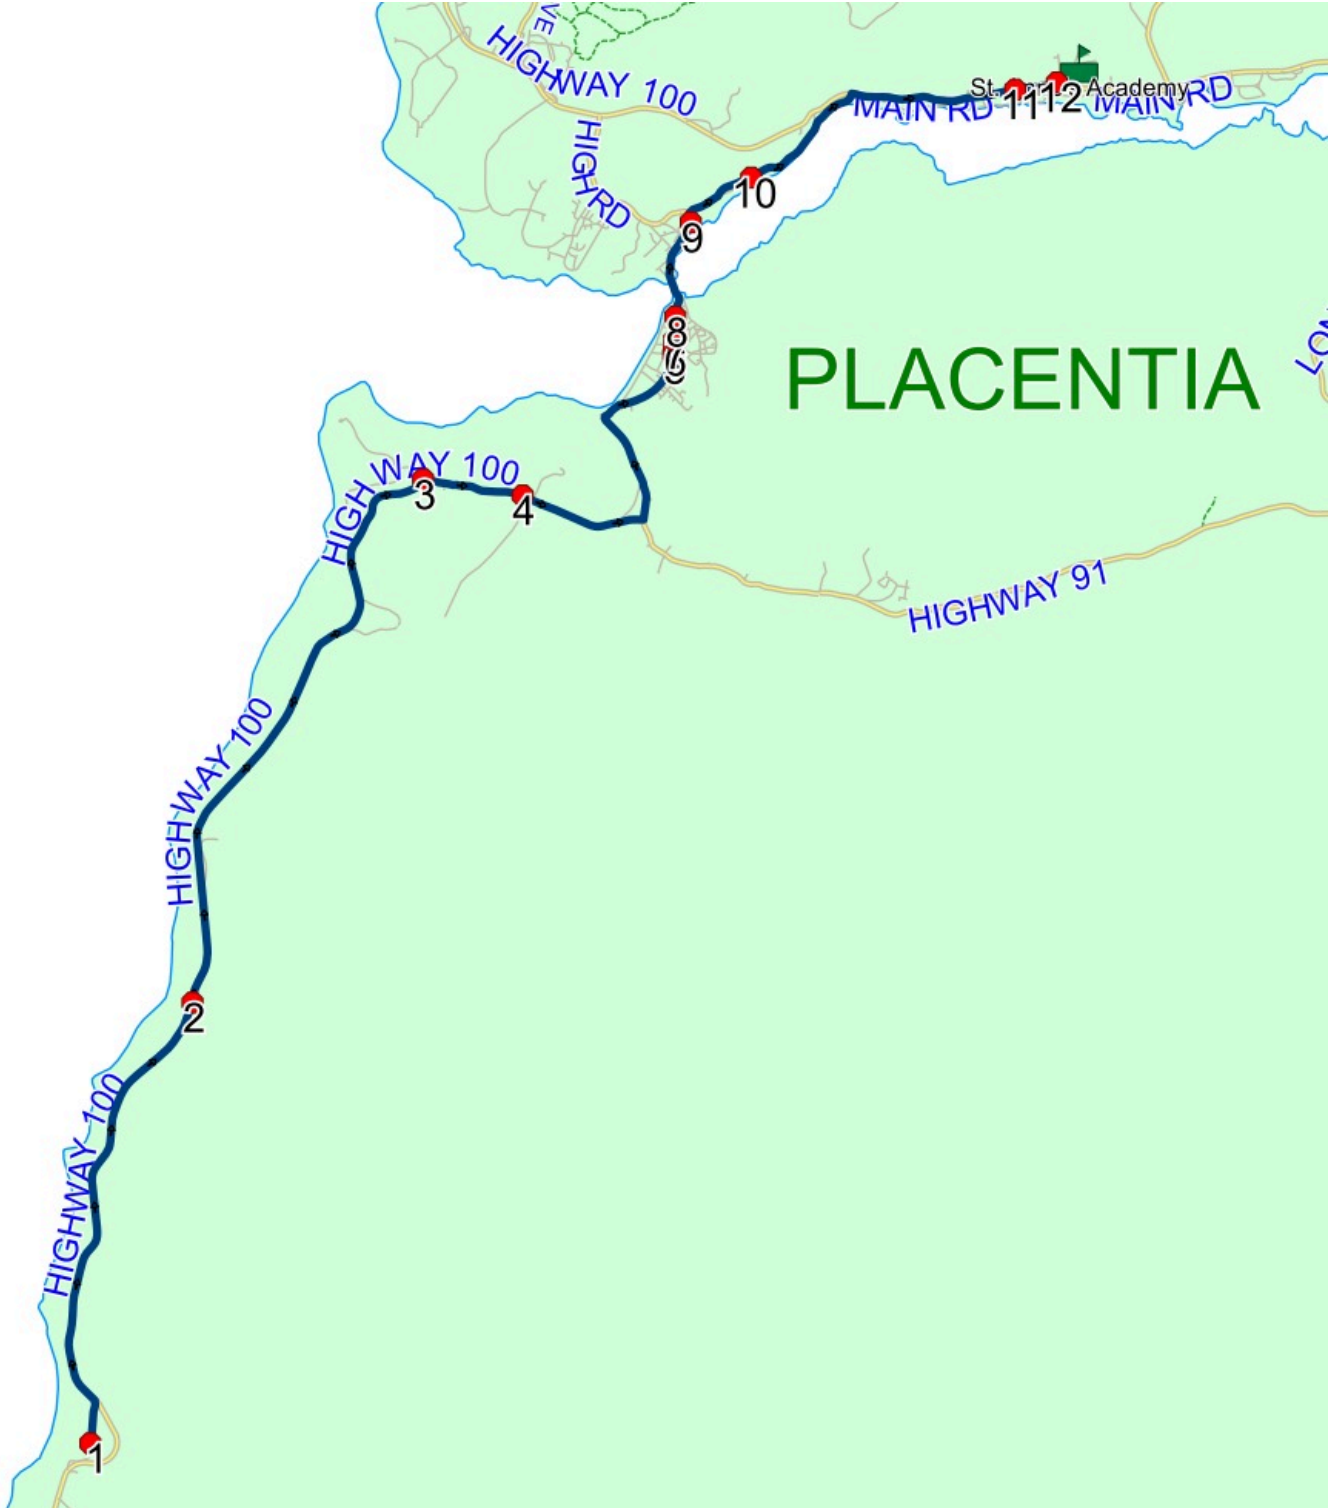

Route: 19-035-5 Run: 19-035-5 AM

Route: 19-035-5 Run: 19-035-5 PM

Route: 19-035-5 **Operator:** Provincial Ready Mix

Vehicle: 19-035-5

Description:

Schools: St. Anne's Academy (435)

Run: 19-035-5 PM

Description:

Schools: St. Anne's Academy

#	Arrival	Departure	Description
1	2:25 PM	2:40 PM	St. Anne's Academy Driveway
2	2:42 PM		MAIN RD; PLACENTIA & CHURCH RD; PLACENTIA
3	2:43 PM		MAIN RD; PLACENTIA & STATION RD; PLACENTIA
4	2:48 PM	2:49 PM	194 FERNDALE RD
5	2:51 PM	2:52 PM	111 JERSEYSIDE HILL; PLACENTIA; A0B
6	2:53 PM	2:54 PM	PRINCE WILLIAM DR & BLenheim ST
7	2:54 PM	2:56 PM	JUBILEE RD & HARTIGAN ST
8	2:56 PM		PRINCE WILLIAM DR & ATLANTIC AVE
9	2:56 PM	2:57 PM	CHURCHILL AVE & PRINCE WILLIAM DR
10	3:01 PM	3:02 PM	HIGHWAY 100 & FULFORDS LANE; POINT VERDE
11	3:03 PM	3:04 PM	HIGHWAY 100 & LIGHTHOUSE RD; POINT VERDE
12	3:10 PM		Little Barasway
13	3:16 PM		2 OLD RD